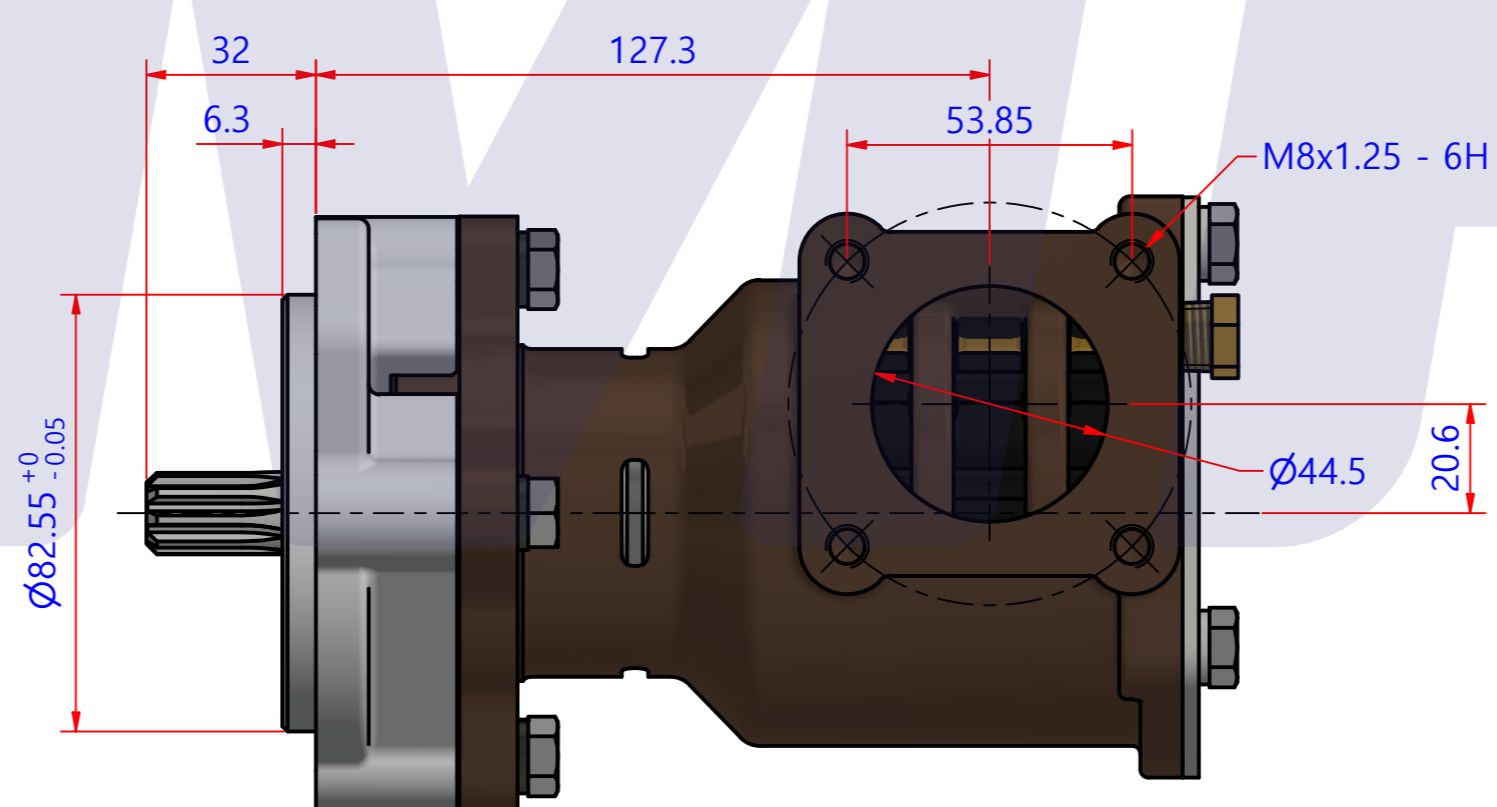

부품 리스트					
항목	수량	부품번호	주제	재질	설명
1	1	PUA0083	PUMP ASSY		JPR-S7619

Drawing by	Checked by	Approved by - date	Model Name	Date	Scale
강 명진	Y.D. JEON		JPR-S7619	2012-08-30	1 : 1
			PUMP ASSY		
			PART NUMBER	Edition	Sheet
			PUA0083(0)	0	A2

PART No.	PUA0083
NAME	JPR-S7619

A: MAJOR KIT B: MINOR KIT C: CAM SET D: M-SEAL SET E: IMPELLER KIT

No.	QTY	PART NUMBER	PART NAME	A (JSK0077)	B (JSM0002)	C (CAMSET0031)	D (MCSSET0014)	E (JIKJMP035)
1	2	BER0039	BEARING	X				
2	3	BOL0006	HEX BOLT	X	X			
3	3	BOL0036	SPRING WASHER	X	X			
4	4	BOL0037	SPRING WASHER	X				
5	4	BOL0059	HEX BOLT	X				
6	1	BOL0099	SCREW	X	X	X		
7	1	CAM0031	CAM	X	X	X		
8	1	COV0036	COVER	X	X			
9	1	GAK0009	FIBER GASKET	X	X	X		
10	1	7608-01	RUBBER IMPELLER	X	X			X
11	1	MCS0033	CERAMIC	X	X		X	
12	1	MCS0034	CARBON	X	X		X	
13	2	NIP0016	PLUG					
14	1	ORG0030	O-RING	X	X			X
15	1	PBC0144	PUMP CASING					
16	1	PBC0145	PUMP ADAPTER					
17	1	RET0035	RETAINER	X				
18	1	SHA0084	SHAFT	X				
19	1	SLI0006	SLINGER	X				
20	1	SNP000301	SNAP-RING	X	X		X	
21	1	SPC0015	SPACER	X	X		X	
22	1	WER0019	WEAR PLATE	X	X			

PART LIST					
No.	QTY	PART NUMBER	PART NAME	MAT	DESCRIPTION
1	1	PUA0083	PUMP ASSY		JPR-S7619

Drawing by	Checked by	Approved by - date	Model Name	Date	Scale
강 명진	Y.D. JEON		JPR-S7619	2013-09-26	1 : 1
			PUMP PART'S VIEW		
			PART NUMBER	Edition	Sheet
			PUA0083(0)	0	A2