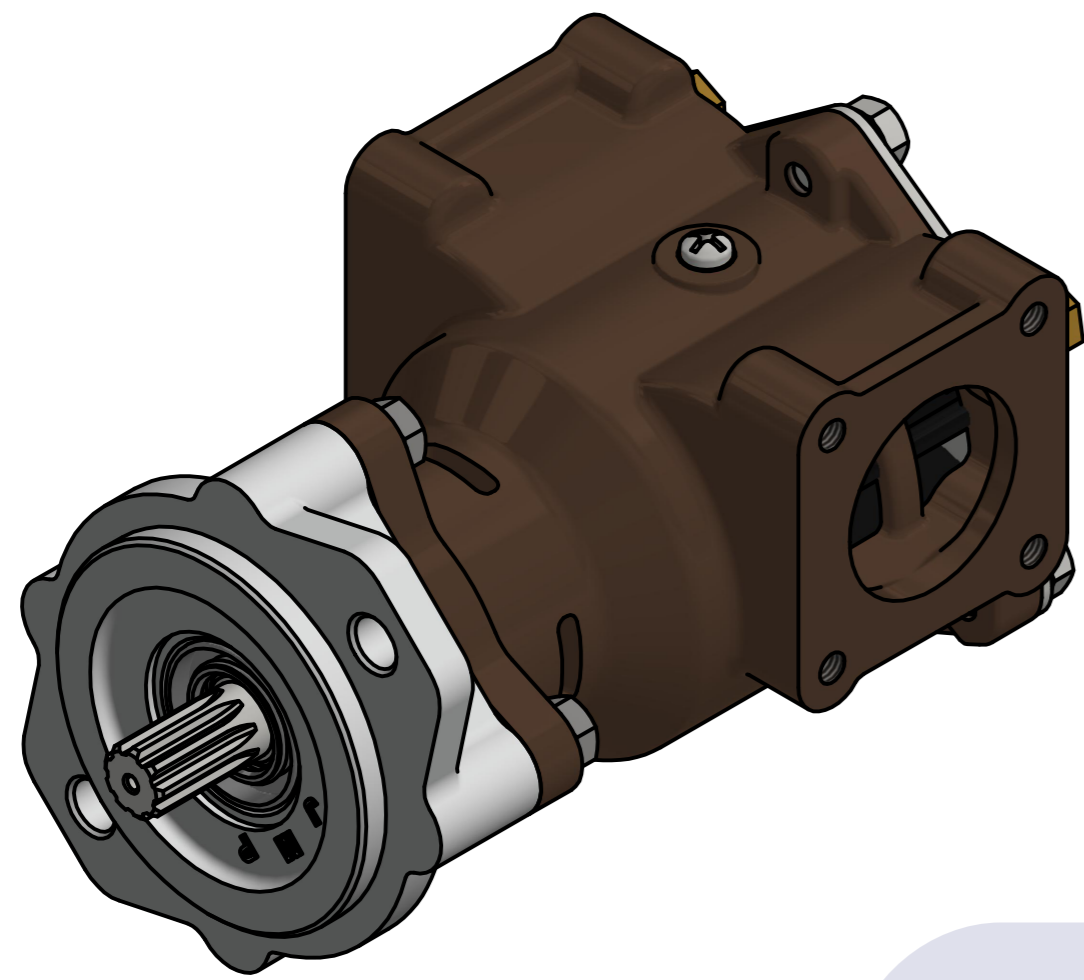

부품 리스트					
항목	수량	부품번호	주제	재질	설명
1	1	PUA0083	PUMP ASSY		JPR-S7619

Drawing by	Checked by	Approved by - date	Model Name	Date	Scale
강 명진	Y.D. JEON		JPR-S7619	2012-08-30	1 : 1
			PUMP ASSY		
			PART NUMBER	Edition	Sheet
			PUA0083(0)	0	A2

PART No.	PUA0083
NAME	JPR-S7619

A: MAJOR KIT B: MINOR KIT C: CAM SET D: M-SEAL SET E: IMPELLER KIT

No.	QTY	PART NUMBER	PART NAME	A (JSK0077)	B (JSM0002)	C (CAMSET0031)	D (MCSSET0014)	E (JIKJMP035)
1	2	BER0039	BEARING	X				
2	3	BOL0006	HEX BOLT	X	X			
3	3	BOL0036	SPRING WASHER	X	X			
4	4	BOL0037	SPRING WASHER	X				
5	4	BOL0059	HEX BOLT	X				
6	1	BOL0099	SCREW	X	X	X		
7	1	CAM0031	CAM	X	X	X		
8	1	COV0036	COVER	X	X			
9	1	GAK0009	FIBER GASKET	X	X	X		
10	1	7608-01	RUBBER IMPELLER	X	X			X
11	1	MCS0033	CERAMIC	X	X		X	
12	1	MCS0034	CARBON	X	X		X	
13	2	NIP0016	PLUG					
14	1	ORG0030	O-RING	X	X			X
15	1	PBC0144	PUMP CASING					
16	1	PBC0145	PUMP ADAPTER					
17	1	RET0035	RETAINER	X				
18	1	SHA0084	SHAFT	X				
19	1	SLI0006	SLINGER	X				
20	1	SNP000301	SNAP-RING	X	X		X	
21	1	SPC0015	SPACER	X	X		X	
22	1	WER0019	WEAR PLATE	X	X			

PART LIST					
No.	QTY	PART NUMBER	PART NAME	MAT	DESCRIPTION
1	1	PUA0083	PUMP ASSY		JPR-S7619

Drawing by	Checked by	Approved by - date	Model Name	Date	Scale
강 명진	Y.D. JEON		JPR-S7619	2013-09-26	1 : 1
			PUMP PART'S VIEW		
			PART NUMBER	Edition	Sheet
			PUA0083(0)	0	A2