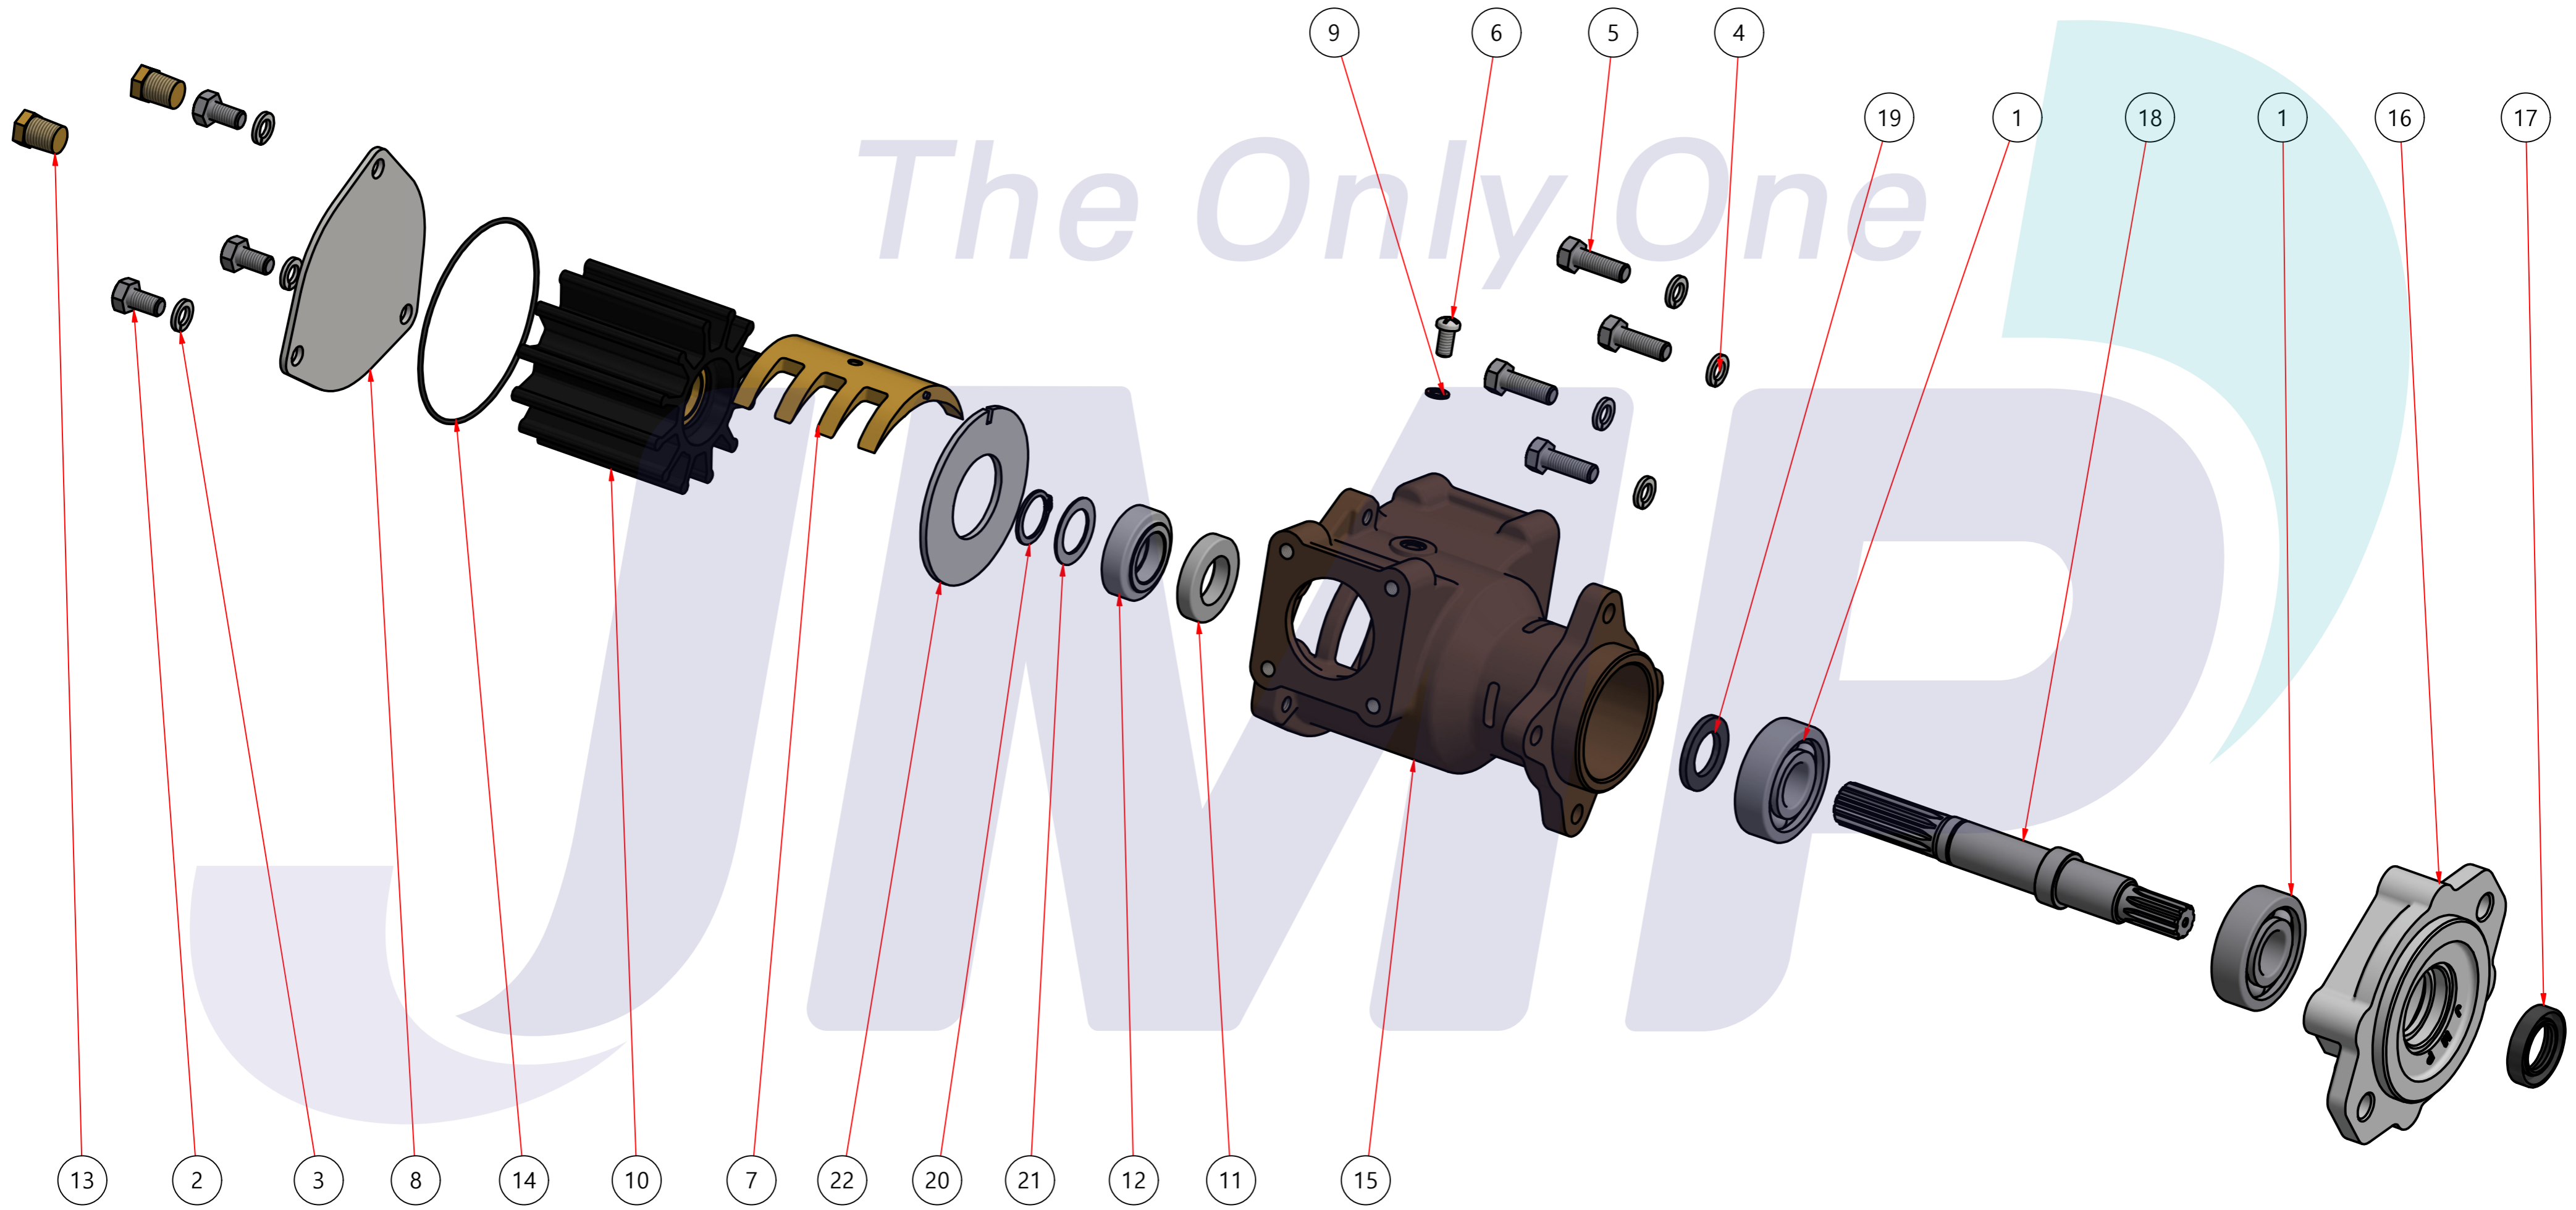

부품 리스트					
항목	수량	부품번호	주제	재질	설명
1	1	PUA0083	PUMP ASSY		JPR-S7619

Drawing by	Checked by	Approved by - date	Model Name	Date	Scale
강 명진	Y.D. JEON		JPR-S7619	2012-08-30	1 : 1
			PUMP ASSY		
			PART NUMBER	Edition	Sheet
			PUA0083(0)	0	A2

PART No.	PUA0083
NAME	JPR-S7619

A: MAJOR KIT B: MINOR KIT C: CAM SET D: M-SEAL SET E: IMPELLER KIT

No.	QTY	PART NUMBER	PART NAME	A (JSK0077)	B (JSM0002)	C (CAMSET0031)	D (MCSSET0014)	E (JIKJMP035)
1	2	BER0039	BEARING	X				
2	3	BOL0006	HEX BOLT	X	X			
3	3	BOL0036	SPRING WASHER	X	X			
4	4	BOL0037	SPRING WASHER	X				
5	4	BOL0059	HEX BOLT	X				
6	1	BOL0099	SCREW	X	X	X		
7	1	CAM0031	CAM	X	X	X		
8	1	COV0036	COVER	X	X			
9	1	GAK0009	FIBER GASKET	X	X	X		
10	1	7608-01	RUBBER IMPELLER	X	X			X
11	1	MCS0033	CERAMIC	X	X		X	
12	1	MCS0034	CARBON	X	X		X	
13	2	NIP0016	PLUG					
14	1	ORG0030	O-RING	X	X			X
15	1	PBC0144	PUMP CASING					
16	1	PBC0145	PUMP ADAPTER					
17	1	RET0035	RETAINER	X				
18	1	SHA0084	SHAFT	X				
19	1	SLI0006	SLINGER	X				
20	1	SNP000301	SNAP-RING	X	X		X	
21	1	SPC0015	SPACER	X	X		X	
22	1	WER0019	WEAR PLATE	X	X			

PART LIST					
No.	QTY	PART NUMBER	PART NAME	MAT	DESCRIPTION
1	1	PUA0083	PUMP ASSY		JPR-S7619

Drawing by	Checked by	Approved by - date	Model Name	Date	Scale
강 명진	Y.D. JEON		JPR-S7619	2013-09-26	1 : 1
			PUMP PART'S VIEW		
			PART NUMBER	Edition	Sheet
			PUA0083(0)	0	A2