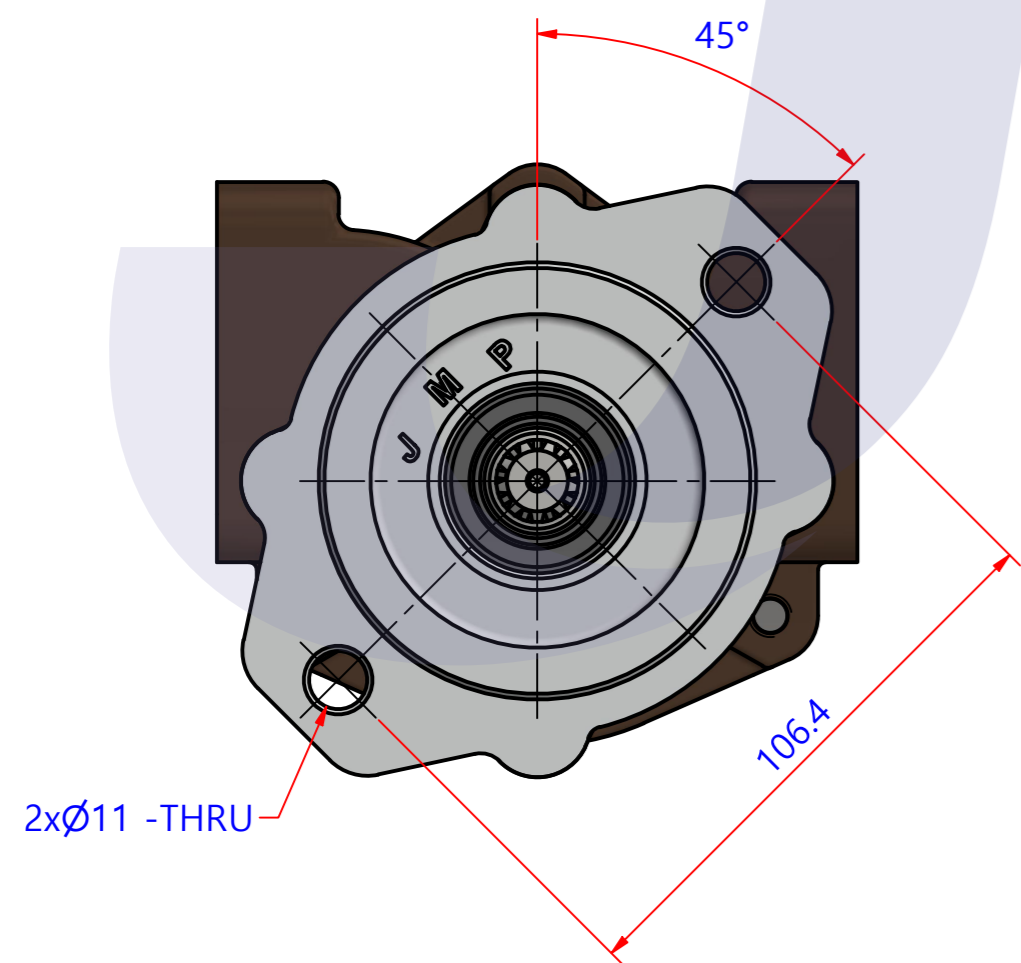

부품 리스트					
항목	수량	부품번호	주제	재질	설명
1	1	PUA0083	PUMP ASSY		JPR-S7619

Drawing by	Checked by	Approved by - date	Model Name	Date	Scale
강 명진	Y.D. JEON		JPR-S7619	2012-08-30	1 : 1
			PUMP ASSY		
			PART NUMBER	Edition	Sheet
			PUA0083(0)	0	A2

PART No.	PUA0083
NAME	JPR-S7619

A: MAJOR KIT B: MINOR KIT C: CAM SET D: M-SEAL SET E: IMPELLER KIT

No.	QTY	PART NUMBER	PART NAME	A (JSK0077)	B (JSM0002)	C (CAMSET0031)	D (MCSSET0014)	E (JIKJMP035)
1	2	BER0039	BEARING	X				
2	3	BOL0006	HEX BOLT	X	X			
3	3	BOL0036	SPRING WASHER	X	X			
4	4	BOL0037	SPRING WASHER	X				
5	4	BOL0059	HEX BOLT	X				
6	1	BOL0099	SCREW	X	X	X		
7	1	CAM0031	CAM	X	X	X		
8	1	COV0036	COVER	X	X			
9	1	GAK0009	FIBER GASKET	X	X	X		
10	1	7608-01	RUBBER IMPELLER	X	X			X
11	1	MCS0033	CERAMIC	X	X		X	
12	1	MCS0034	CARBON	X	X		X	
13	2	NIP0016	PLUG					
14	1	ORG0030	O-RING	X	X			X
15	1	PBC0144	PUMP CASING					
16	1	PBC0145	PUMP ADAPTER					
17	1	RET0035	RETAINER	X				
18	1	SHA0084	SHAFT	X				
19	1	SLI0006	SLINGER	X				
20	1	SNP000301	SNAP-RING	X	X		X	
21	1	SPC0015	SPACER	X	X		X	
22	1	WER0019	WEAR PLATE	X	X			

PART LIST					
No.	QTY	PART NUMBER	PART NAME	MAT	DESCRIPTION
1	1	PUA0083	PUMP ASSY		JPR-S7619

Drawing by	Checked by	Approved by - date	Model Name	Date	Scale
강 명진	Y.D. JEON		JPR-S7619	2013-09-26	1 : 1
			PUMP PART'S VIEW		
			PART NUMBER	Edition	Sheet
			PUA0083(0)	0	A2