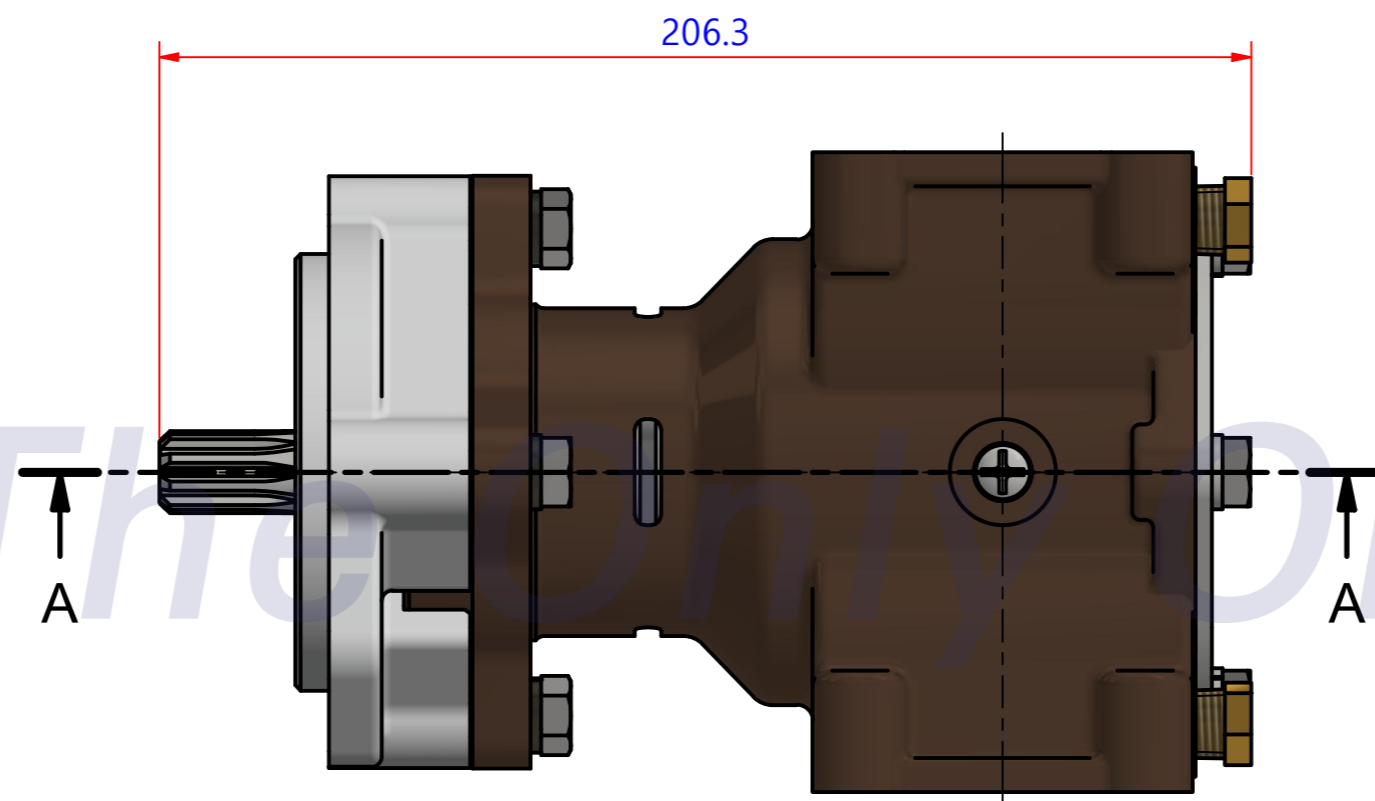

부품 리스트					
항목	수량	부품번호	주제	재질	설명
1	1	PUA0083	PUMP ASSY		JPR-S7619

Drawing by	Checked by	Approved by - date	Model Name	Date	Scale
강 명진	Y.D. JEON		JPR-S7619	2012-08-30	1 : 1
			PUMP ASSY		
			PART NUMBER	Edition	Sheet
			PUA0083(0)	0	A2

PART No.	PUA0083
NAME	JPR-S7619

A: MAJOR KIT B: MINOR KIT C: CAM SET D: M-SEAL SET E: IMPELLER KIT

No.	QTY	PART NUMBER	PART NAME	A (JSK0077)	B (JSM0002)	C (CAMSET0031)	D (MCSSET0014)	E (JIKJMP035)
1	2	BER0039	BEARING	X				
2	3	BOL0006	HEX BOLT	X	X			
3	3	BOL0036	SPRING WASHER	X	X			
4	4	BOL0037	SPRING WASHER	X				
5	4	BOL0059	HEX BOLT	X				
6	1	BOL0099	SCREW	X	X	X		
7	1	CAM0031	CAM	X	X	X		
8	1	COV0036	COVER	X	X			
9	1	GAK0009	FIBER GASKET	X	X	X		
10	1	7608-01	RUBBER IMPELLER	X	X			X
11	1	MCS0033	CERAMIC	X	X		X	
12	1	MCS0034	CARBON	X	X		X	
13	2	NIP0016	PLUG					
14	1	ORG0030	O-RING	X	X			X
15	1	PBC0144	PUMP CASING					
16	1	PBC0145	PUMP ADAPTER					
17	1	RET0035	RETAINER	X				
18	1	SHA0084	SHAFT	X				
19	1	SLI0006	SLINGER	X				
20	1	SNP000301	SNAP-RING	X	X		X	
21	1	SPC0015	SPACER	X	X		X	
22	1	WER0019	WEAR PLATE	X	X			

PART LIST					
No.	QTY	PART NUMBER	PART NAME	MAT	DESCRIPTION
1	1	PUA0083	PUMP ASSY		JPR-S7619

Drawing by	Checked by	Approved by - date	Model Name	Date	Scale
강 명진	Y.D. JEON		JPR-S7619	2013-09-26	1 : 1
			PUMP PART'S VIEW		
			PART NUMBER	Edition	Sheet
			PUA0083(0)	0	A2