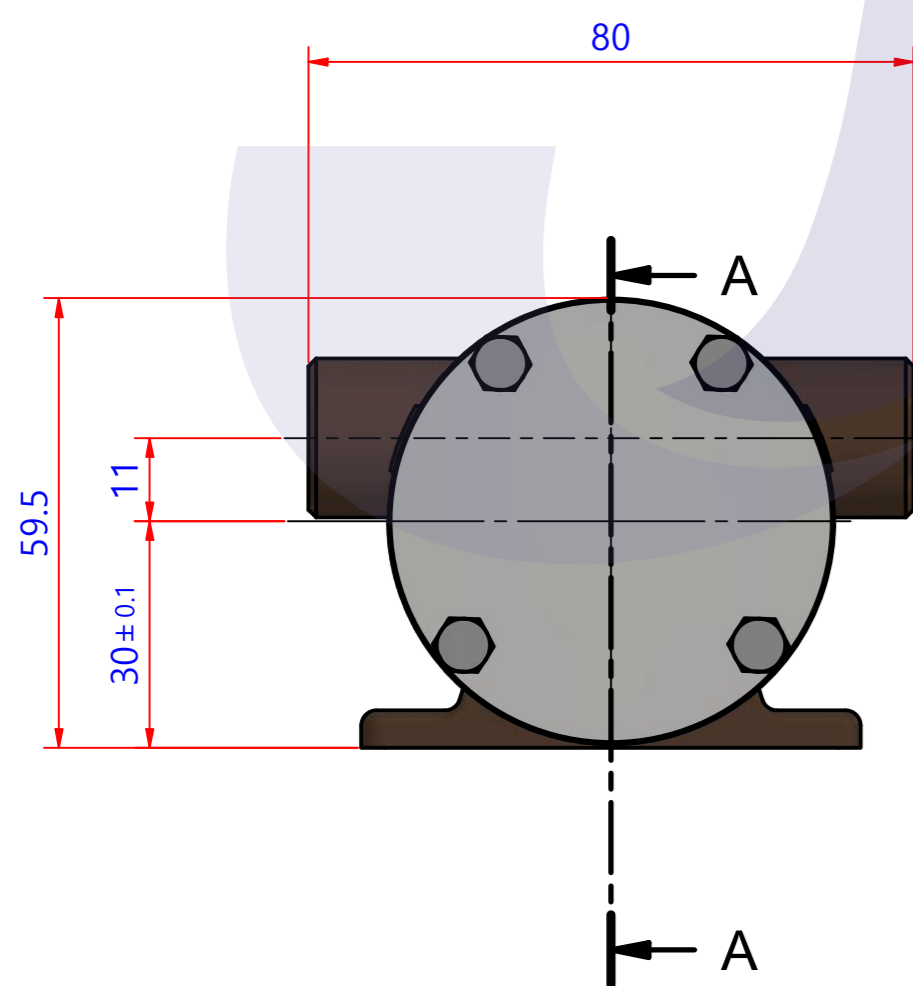

부품 리스트					
항목	수량	부품번호	주제	재질	설명
1	1	PUA0207	PUMP ASSY		JPR-10IP

Drawing by	Checked by	Approved by - date	Model Name	Date	Scale
M.J.KANG	C.I. JEON		JPR-10IP	2019-10-22	1:1
			PUMP ASSY		
			PART NUMBER	Edition	Sheet
			PUA0207(0)	0	A2

품 번	PUA0207
품 명	JPR-10IP

A: MAJOR KIT B: MINOR KIT C: CAM SET D: M-SEAL SET E: IMPELLER KIT

No.	QTY	PART NUMBER	PART NAME	A (JSK0165)	B (JSM0165)	C (CAMSET0051)	D (MCSSET0020)	E (JIKJMP002)
1	2	BER0056	BEARING	X				
2	5	BOL0144	HEX SCREW	X	X	X (1)		
3	1	BOL0162	WASHER	X	X	X		
4	1	CAM0048	CAM	X	X	X		
5	1	COV0069	COVER	X	X			
6	1	COV0070	BER COVER	X				
7	1	7000-01	RUBBER IMPELLER	X	X			X
8	1	MCS0038	CARBON	X	X		X	
9	1	MCS0040	CERAMICS	X	X		X	
10	1	ORG0026	O-RING	X	X			X
11	1	ORG0053	O-RING	X				
12	1	PBC0302	PUMP CASING					
13	1	PIN0001	PIN	X				
14	1	SHA0185	SHAFT	X				
15	1	SNP0024	SNAP-RING	X				
16	1	SNP0026	SNAP-RING	X	X			
17	1	WER0038	WEAR PLATE	X	X			

부품 리스트					
항목	수량	부품번호	주제	재질	설명
1	1	PUA0207	PUMP ASSY		JPR-10IP

Drawing by M.J.KANG	Checked by C.I. JEON	Approved by - date	Model Name JPR-10IP	Date 2019-12-13	Scale 1:1
			PUMP ASSY		
			PART NUMBER PUA0207(0)	Edition 0	Sheet A2