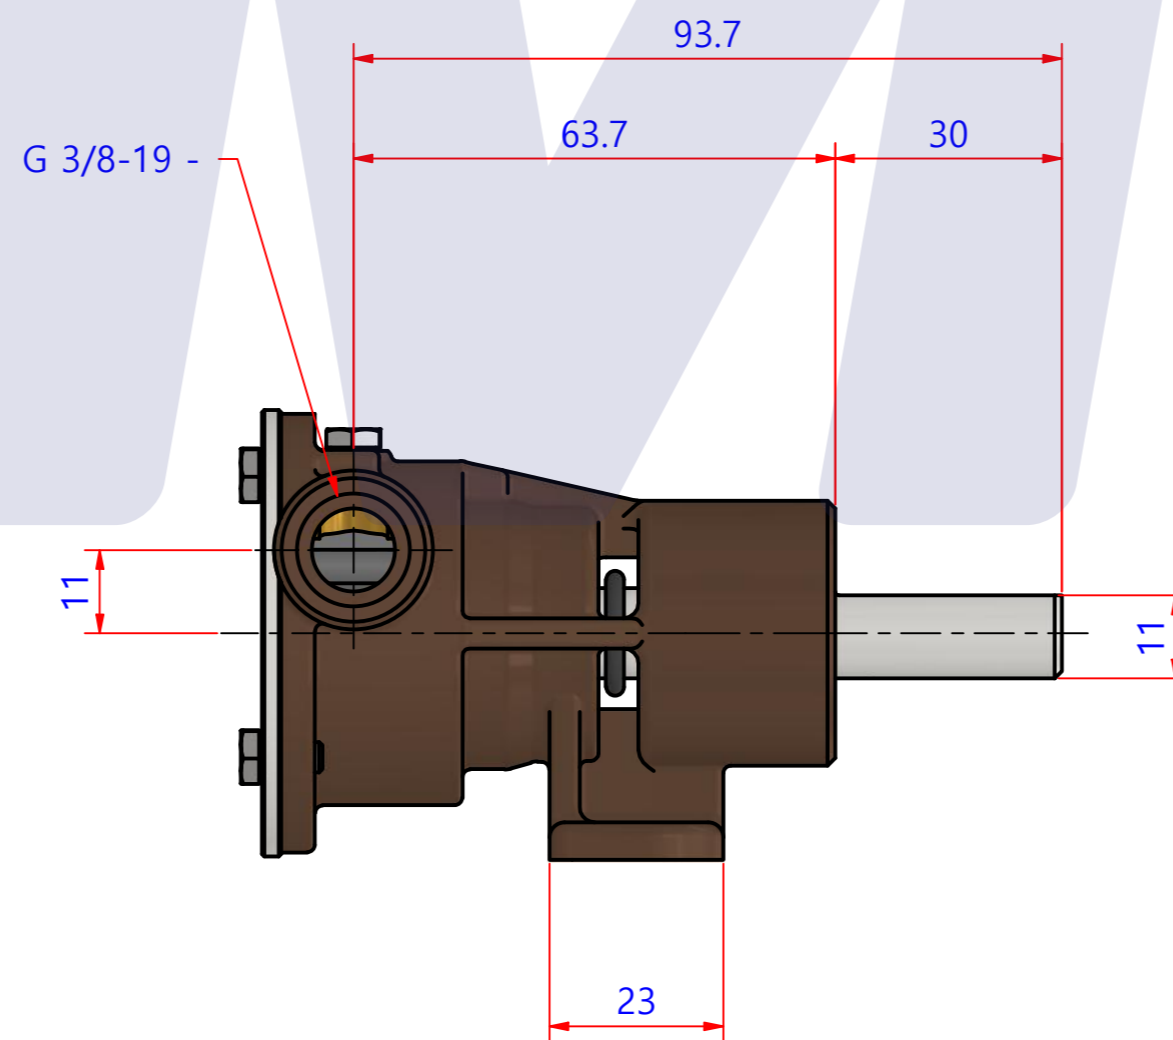

부품 리스트					
항목	수량	부품번호	주제	재질	설명
1	1	PUA0207	PUMP ASSY		JPR-10IP

Drawing by	Checked by	Approved by - date	Model Name	Date	Scale
M.J.KANG	C.I. JEON		JPR-10IP	2019-10-22	1:1
			PUMP ASSY		
			PART NUMBER	Edition	Sheet
			PUA0207(0)	0	A2

품 번	PUA0207
품 명	JPR-10IP

A: MAJOR KIT B: MINOR KIT C: CAM SET D: M-SEAL SET E: IMPELLER KIT

No.	QTY	PART NUMBER	PART NAME	A (JSK0165)	B (JSM0165)	C (CAMSET0051)	D (MCSSET0020)	E (JIKJMP002)
1	2	BER0056	BEARING	X				
2	5	BOL0144	HEX SCREW	X	X	X (1)		
3	1	BOL0162	WASHER	X	X	X		
4	1	CAM0048	CAM	X	X	X		
5	1	COV0069	COVER	X	X			
6	1	COV0070	BER COVER	X				
7	1	7000-01	RUBBER IMPELLER	X	X			X
8	1	MCS0038	CARBON	X	X		X	
9	1	MCS0040	CERAMICS	X	X		X	
10	1	ORG0026	O-RING	X	X			X
11	1	ORG0053	O-RING	X				
12	1	PBC0302	PUMP CASING					
13	1	PIN0001	PIN	X				
14	1	SHA0185	SHAFT	X				
15	1	SNP0024	SNAP-RING	X				
16	1	SNP0026	SNAP-RING	X	X			
17	1	WER0038	WEAR PLATE	X	X			

부품 리스트					
항목	수량	부품번호	주제	재질	설명
1	1	PUA0207	PUMP ASSY		JPR-10IP

Drawing by M.J.KANG	Checked by C.I. JEON	Approved by - date	Model Name JPR-10IP	Date 2019-12-13	Scale 1:1
			PUMP ASSY		
			PART NUMBER PUA0207(0)	Edition 0	Sheet A2