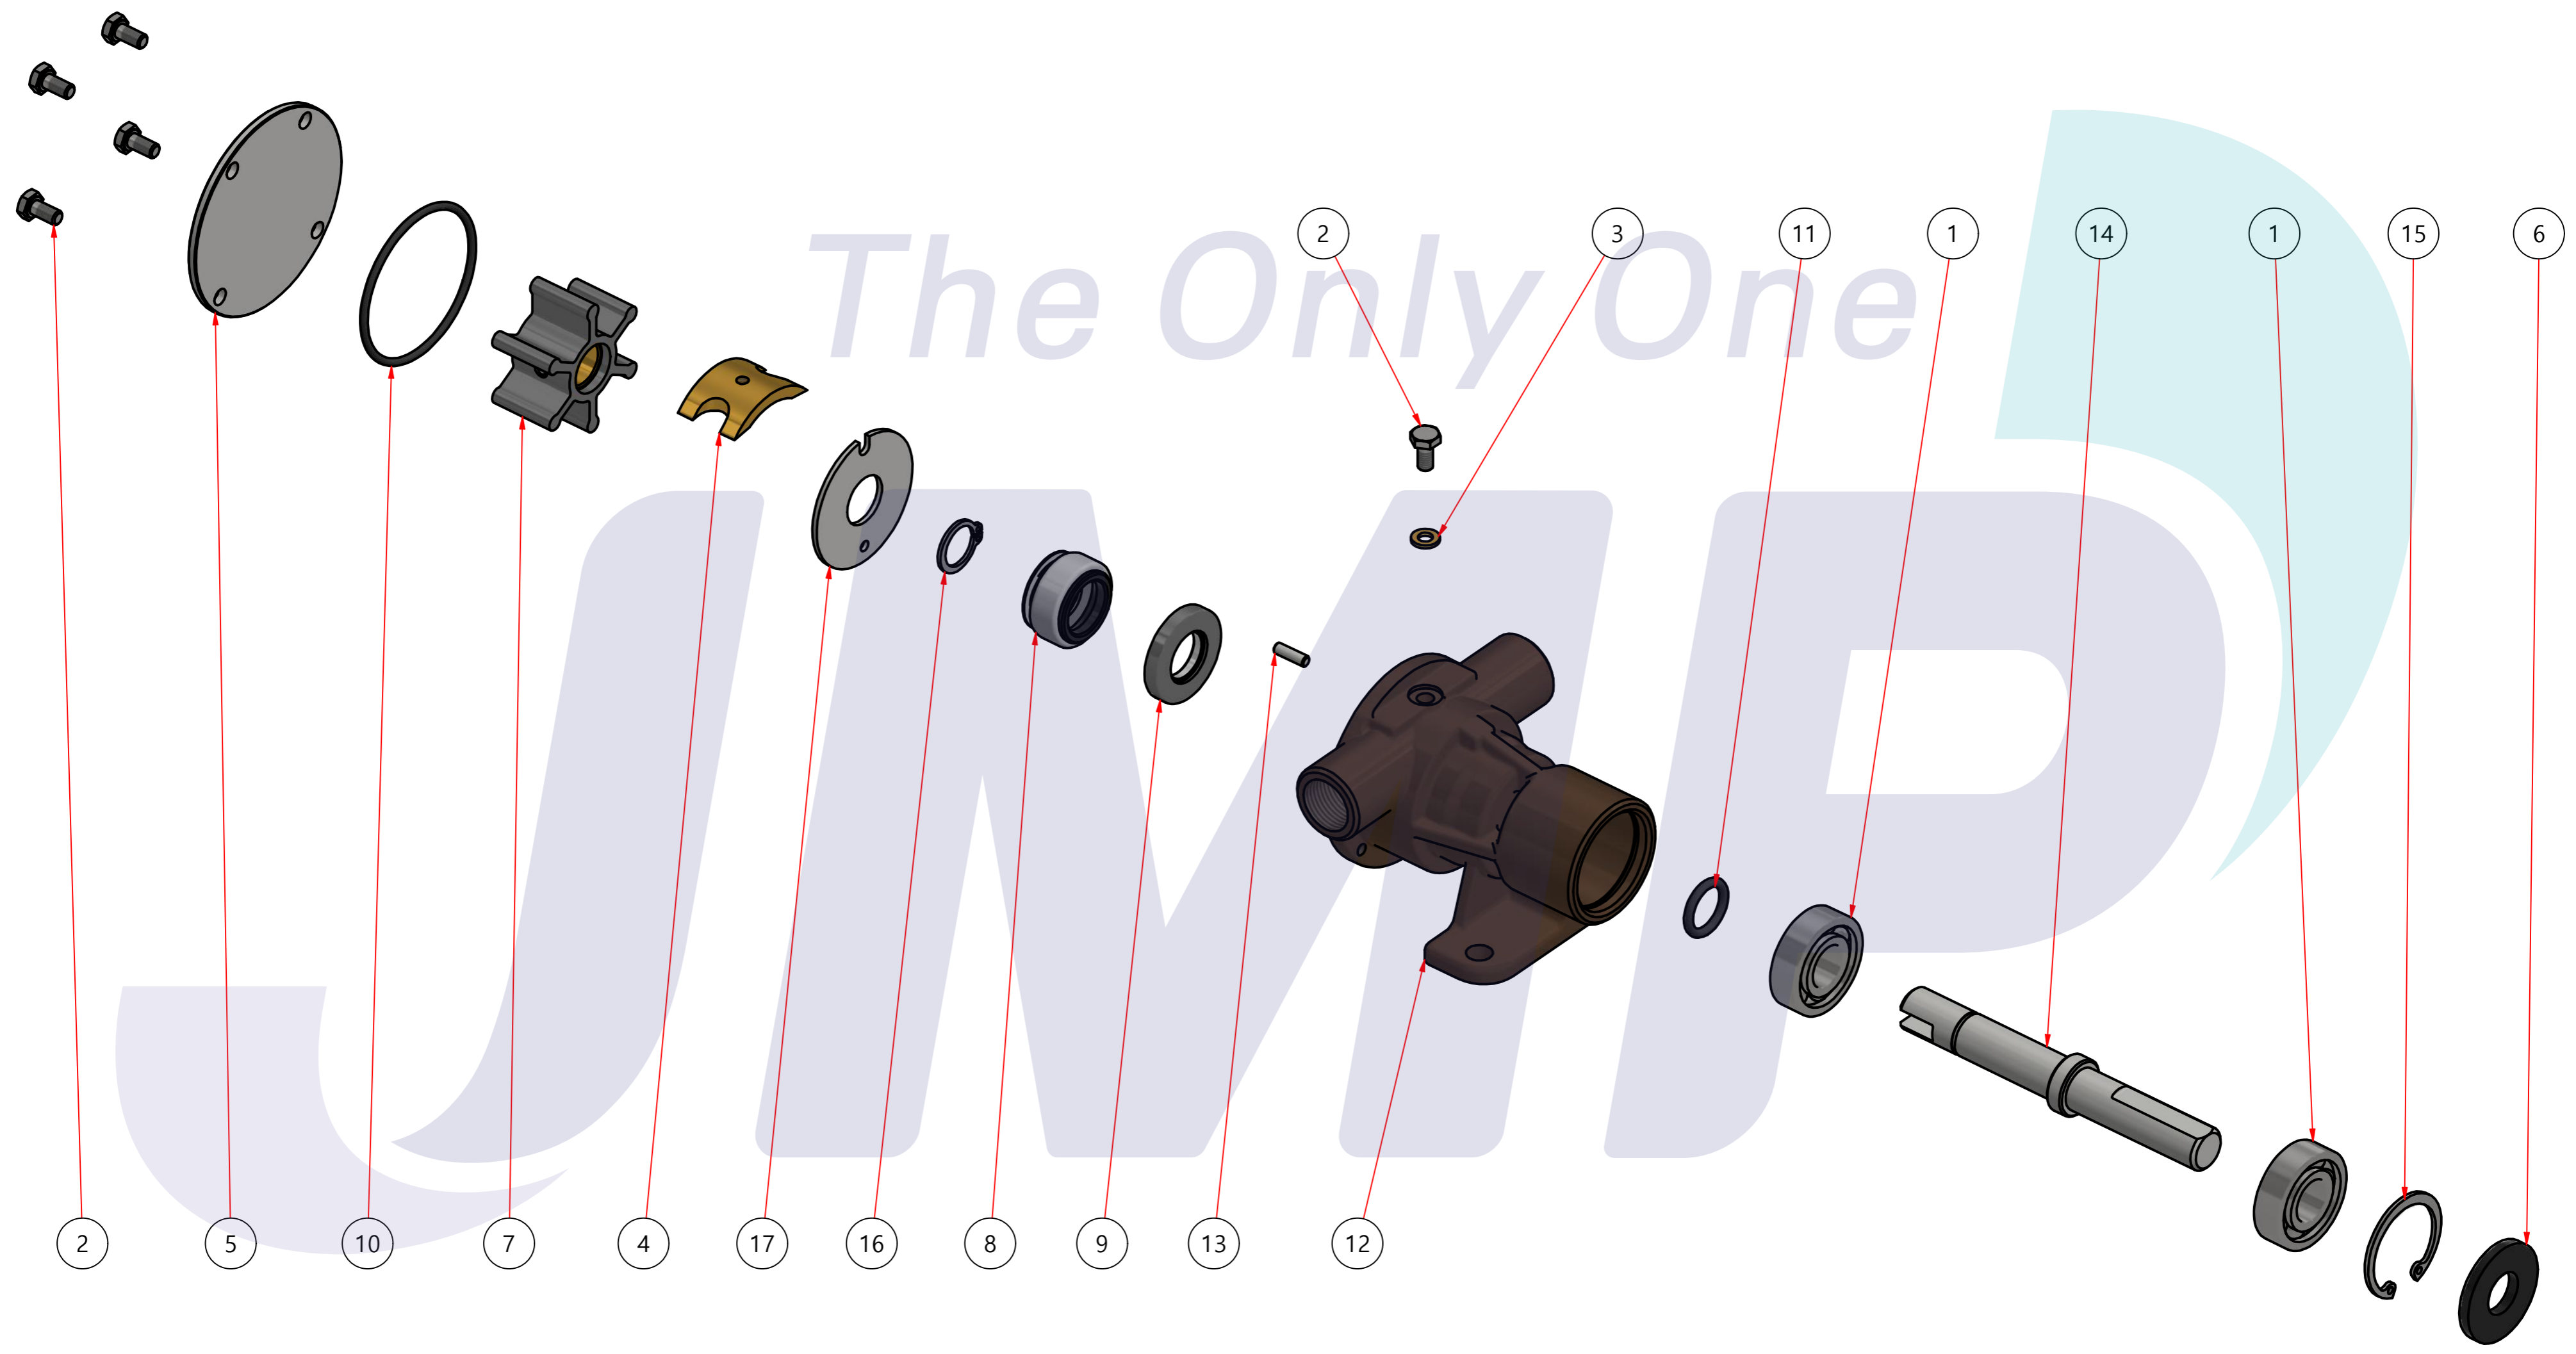

부품 리스트					
항목	수량	부품번호	주제	재질	설명
1	1	PUA0207	PUMP ASSY		JPR-10IP

Drawing by	Checked by	Approved by - date	Model Name	Date	Scale
M.J.KANG	C.I. JEON		JPR-10IP	2019-10-22	1:1
			PUMP ASSY		
			PART NUMBER	Edition	Sheet
			PUA0207(0)	0	A2

품 번	PUA0207
품 명	JPR-10IP

A: MAJOR KIT B: MINOR KIT C: CAM SET D: M-SEAL SET E: IMPELLER KIT

No.	QTY	PART NUMBER	PART NAME	A (JSK0165)	B (JSM0165)	C (CAMSET0051)	D (MCSSET0020)	E (JIKJMP002)
1	2	BER0056	BEARING	X				
2	5	BOL0144	HEX SCREW	X	X	X (1)		
3	1	BOL0162	WASHER	X	X	X		
4	1	CAM0048	CAM	X	X	X		
5	1	COV0069	COVER	X	X			
6	1	COV0070	BER COVER	X				
7	1	7000-01	RUBBER IMPELLER	X	X			X
8	1	MCS0038	CARBON	X	X		X	
9	1	MCS0040	CERAMICS	X	X		X	
10	1	ORG0026	O-RING	X	X			X
11	1	ORG0053	O-RING	X				
12	1	PBC0302	PUMP CASING					
13	1	PIN0001	PIN	X				
14	1	SHA0185	SHAFT	X				
15	1	SNP0024	SNAP-RING	X				
16	1	SNP0026	SNAP-RING	X	X			
17	1	WER0038	WEAR PLATE	X	X			

부품 리스트					
항목	수량	부품번호	주제	재질	설명
1	1	PUA0207	PUMP ASSY		JPR-10IP

Drawing by M.J.KANG	Checked by C.I. JEON	Approved by - date	Model Name JPR-10IP	Date 2019-12-13	Scale 1:1
			PUMP ASSY		
			PART NUMBER PUA0207(0)	Edition 0	Sheet A2