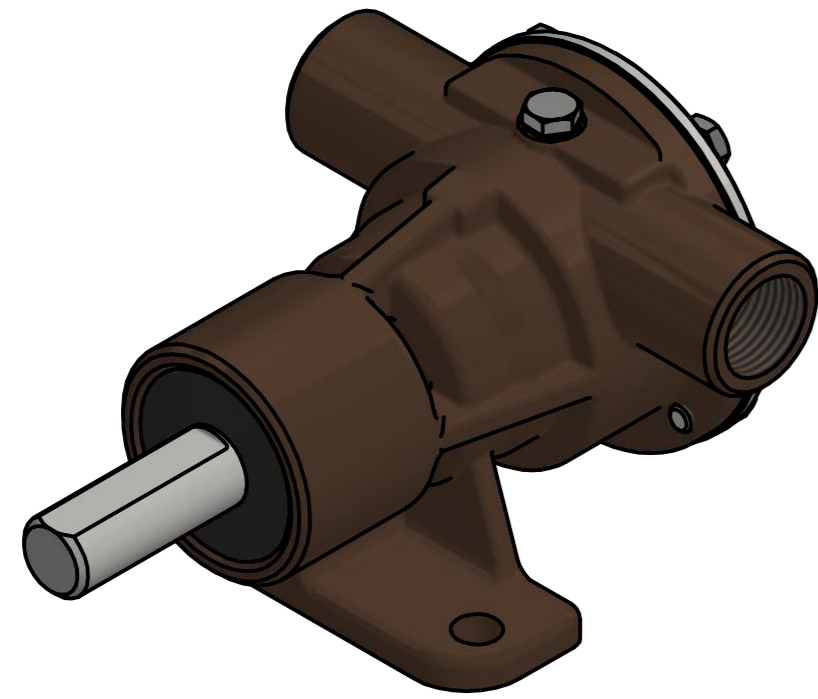

부품 리스트					
항목	수량	부품번호	주제	재질	설명
1	1	PUA0207	PUMP ASSY		JPR-10IP

Drawing by	Checked by	Approved by - date	Model Name	Date	Scale
M.J.KANG	C.I. JEON		JPR-10IP	2019-10-22	1:1
			PUMP ASSY		
			PART NUMBER	Edition	Sheet
			PUA0207(0)	0	A2

품 번	PUA0207
품 명	JPR-10IP

A: MAJOR KIT B: MINOR KIT C: CAM SET D: M-SEAL SET E: IMPELLER KIT

No.	QTY	PART NUMBER	PART NAME	A (JSK0165)	B (JSM0165)	C (CAMSET0051)	D (MCSSET0020)	E (JIKJMP002)
1	2	BER0056	BEARING	X				
2	5	BOL0144	HEX SCREW	X	X	X (1)		
3	1	BOL0162	WASHER	X	X	X		
4	1	CAM0048	CAM	X	X	X		
5	1	COV0069	COVER	X	X			
6	1	COV0070	BER COVER	X				
7	1	7000-01	RUBBER IMPELLER	X	X			X
8	1	MCS0038	CARBON	X	X		X	
9	1	MCS0040	CERAMICS	X	X		X	
10	1	ORG0026	O-RING	X	X			X
11	1	ORG0053	O-RING	X				
12	1	PBC0302	PUMP CASING					
13	1	PIN0001	PIN	X				
14	1	SHA0185	SHAFT	X				
15	1	SNP0024	SNAP-RING	X				
16	1	SNP0026	SNAP-RING	X	X			
17	1	WER0038	WEAR PLATE	X	X			

부품 리스트					
항목	수량	부품번호	주제	재질	설명
1	1	PUA0207	PUMP ASSY		JPR-10IP

Drawing by M.J.KANG	Checked by C.I. JEON	Approved by - date	Model Name JPR-10IP	Date 2019-12-13	Scale 1:1
			PUMP ASSY		
			PART NUMBER PUA0207(0)	Edition 0	Sheet A2