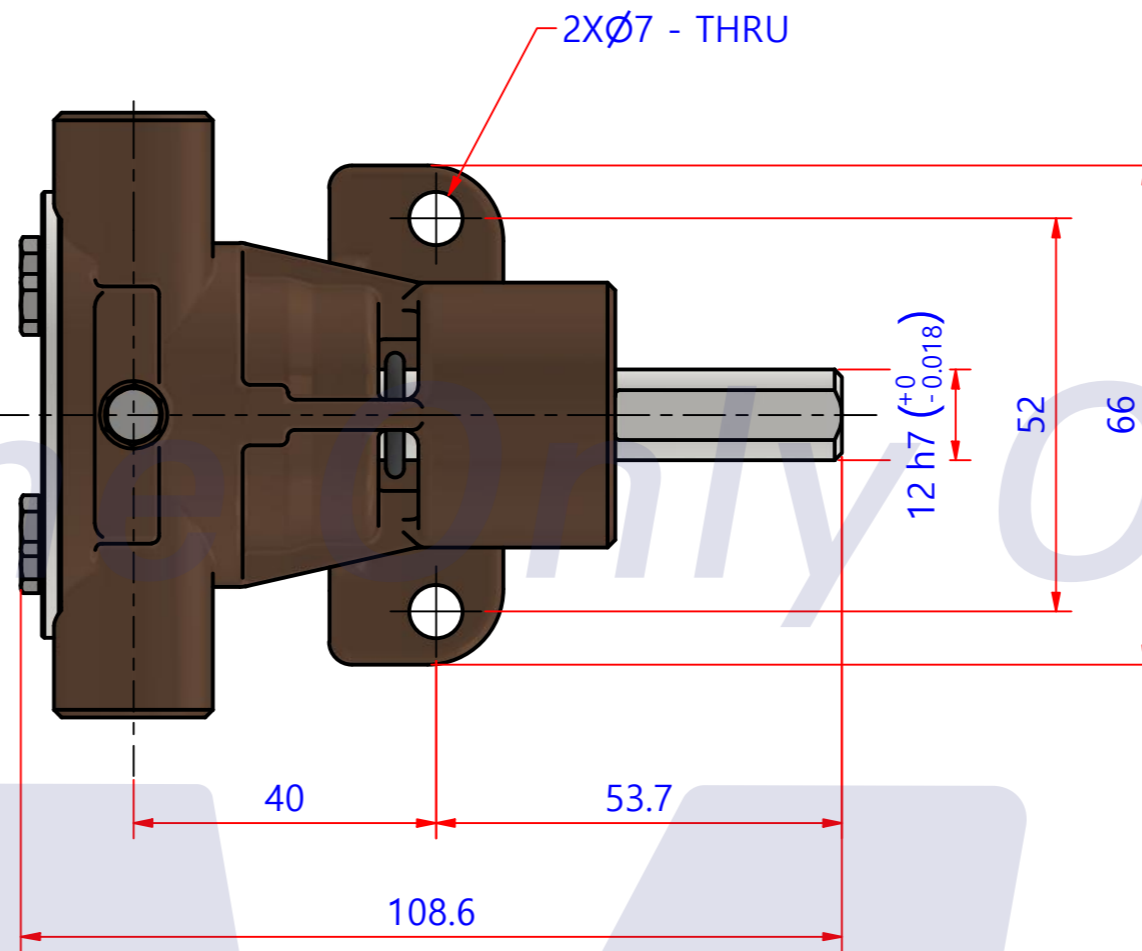

부품 리스트					
항목	수량	부품번호	주제	재질	설명
1	1	PUA0207	PUMP ASSY		JPR-10IP

Drawing by	Checked by	Approved by - date	Model Name	Date	Scale
M.J.KANG	C.I. JEON		JPR-10IP	2019-10-22	1:1
			PUMP ASSY		
			PART NUMBER	Edition	Sheet
			PUA0207(0)	0	A2

품 번	PUA0207
품 명	JPR-10IP

A: MAJOR KIT B: MINOR KIT C: CAM SET D: M-SEAL SET E: IMPELLER KIT

No.	QTY	PART NUMBER	PART NAME	A (JSK0165)	B (JSM0165)	C (CAMSET0051)	D (MCSSET0020)	E (JIKJMP002)
1	2	BER0056	BEARING	X				
2	5	BOL0144	HEX SCREW	X	X	X (1)		
3	1	BOL0162	WASHER	X	X	X		
4	1	CAM0048	CAM	X	X	X		
5	1	COV0069	COVER	X	X			
6	1	COV0070	BER COVER	X				
7	1	7000-01	RUBBER IMPELLER	X	X			X
8	1	MCS0038	CARBON	X	X		X	
9	1	MCS0040	CERAMICS	X	X		X	
10	1	ORG0026	O-RING	X	X			X
11	1	ORG0053	O-RING	X				
12	1	PBC0302	PUMP CASING					
13	1	PIN0001	PIN	X				
14	1	SHA0185	SHAFT	X				
15	1	SNP0024	SNAP-RING	X				
16	1	SNP0026	SNAP-RING	X	X			
17	1	WER0038	WEAR PLATE	X	X			

부품 리스트					
항목	수량	부품번호	주제	재질	설명
1	1	PUA0207	PUMP ASSY		JPR-10IP

Drawing by M.J.KANG	Checked by C.I. JEON	Approved by - date	Model Name JPR-10IP	Date 2019-12-13	Scale 1:1
			PUMP ASSY		
			PART NUMBER PUA0207(0)	Edition 0	Sheet A2