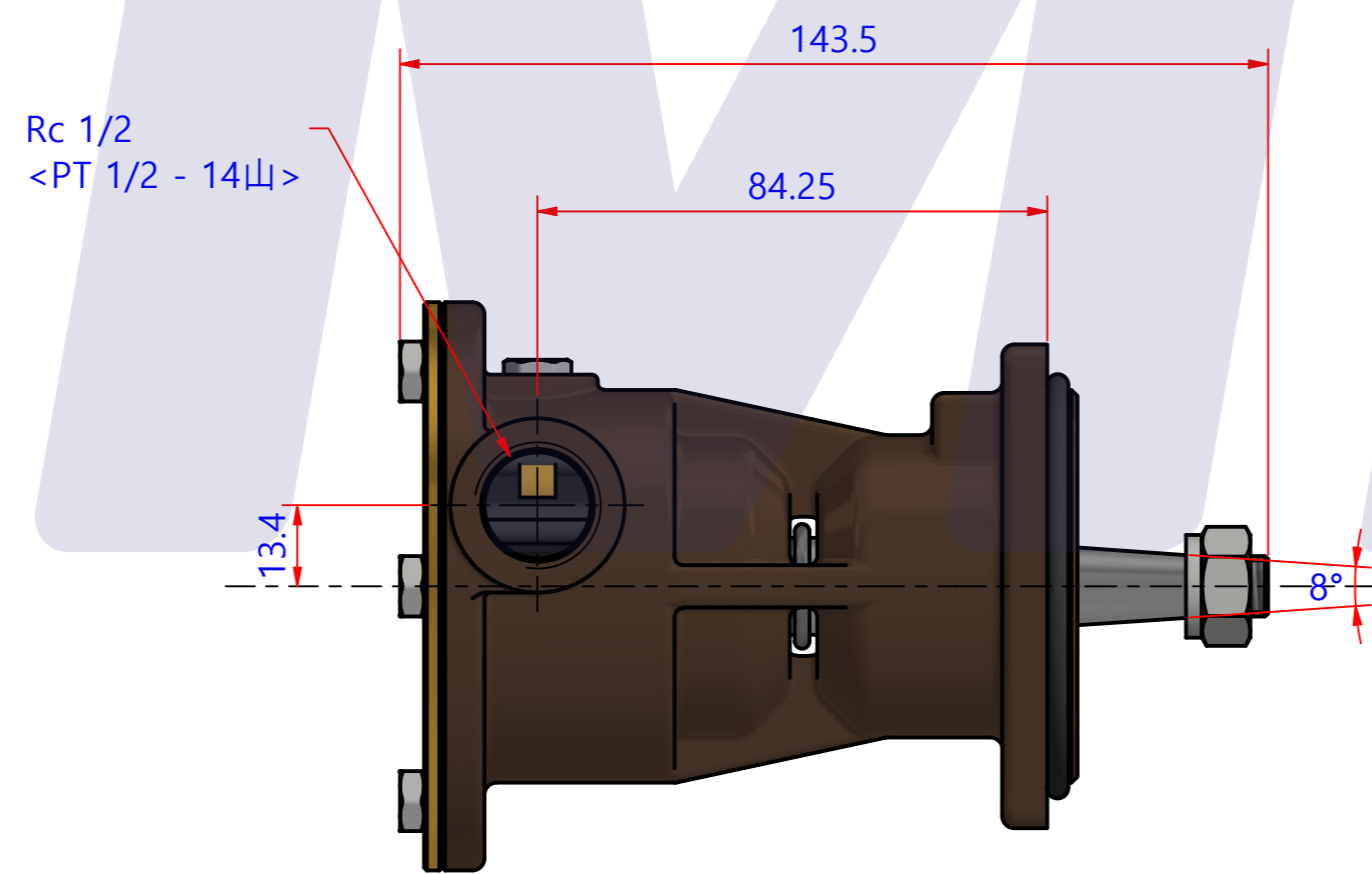

부품 리스트					
항목	수량	부품번호	주제	재질	설명
1	1	PUA0085	PUMP ASSY		JPR-NL10IP

Drawing by	Checked by	Approved by - date	Model Name	Date	Scale
M.J.KANG	C.I. JEON		JPR-NL10IP	2020-03-20	1 : 1
			PUMP ASSY		
			PART NUMBER	Edition	Sheet
			PUA0085(0)	0	A2

품 번	PUA0085
품 명	JPR-NL10IP

A: MAJOR KIT B: MINOR KIT C: CAM SET D: M-SEAL SET E: IMPELLER KIT

No.	QTY	PART NUMBER	PART NAME	A (JSK0073)	B (JSM0090)	C (CAMSET0033)	D (MCSSET0008)	E (JIKJMP013)
1	2	BER0050	BEARING	X				
2	1	BOL001801	NUT	X				
3	1	BOL0039	SPRING WASHER	X				
4	7	BOL0080	HEX BOLT	X	X	X (1)		
5	1	CAM000101	CAM	X	X	X		
6	1	COV0003	COVER	X	X			
7	1	GAK0009	FIBER GASKET	X	X	X		
8	1	7100-01	RUBBER IMPELLER	X	X			X
9	1	MCS0013	CERAMIC	X	X		X	
10	1	MCS0016	CARBON	X	X		X	
11	1	ORG0013	O-RING	X	X			X
12	1	ORG0044	O-RING	X				
13	1	ORG0078	O-RING	X				
14	1	PBC0148	PUMP CASING					
15	1	RET0038	RETAINER	X				
16	1	SHA0085	SHAFT	X				
17	1	SNP0006	SNAP-RING	X	X			
18	1	SNP0009	SNAP-RING	X				
19	1	WER0006	WEAR PLATE	X	X			

PART LIST					
No.	QTY	PART NUMBER	PART NAME	MAT	DESCRIPTION
1	1	PUA0085	PUMP ASSY		JPR-NL10IP

Drawing by	Checked by	Approved by - date	Model Name	Date	Scale
강 명진	Y.D. JEON		JPR-NL10IP	2013-08-22	1 : 1
			PUMP PART'S VIEW		
			PART NUMBER	Edition	Sheet
			PUA0085(0)	0	A2