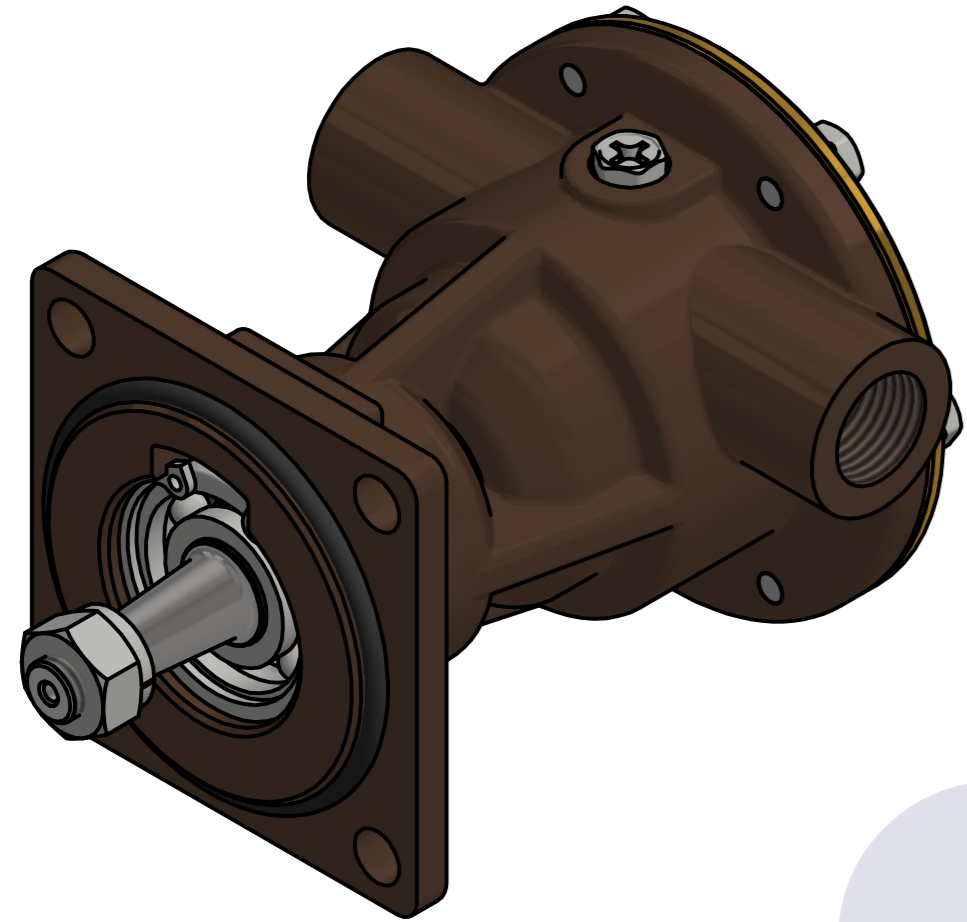

부품 리스트					
항목	수량	부품번호	주제	재질	설명
1	1	PUA0085	PUMP ASSY		JPR-NL10IP

Drawing by	Checked by	Approved by - date	Model Name	Date	Scale
M.J.KANG	C.I. JEON		JPR-NL10IP	2020-03-20	1 : 1
			PUMP ASSY		
			PART NUMBER	Edition	Sheet
			PUA0085(0)	0	A2

품 번	PUA0085
품 명	JPR-NL10IP

A: MAJOR KIT B: MINOR KIT C: CAM SET D: M-SEAL SET E: IMPELLER KIT

No.	QTY	PART NUMBER	PART NAME	A (JSK0073)	B (JSM0090)	C (CAMSET0033)	D (MCSSET0008)	E (JIKJMP013)
1	2	BER0050	BEARING	X				
2	1	BOL001801	NUT	X				
3	1	BOL0039	SPRING WASHER	X				
4	7	BOL0080	HEX BOLT	X	X	X (1)		
5	1	CAM000101	CAM	X	X	X		
6	1	COV0003	COVER	X	X			
7	1	GAK0009	FIBER GASKET	X	X	X		
8	1	7100-01	RUBBER IMPELLER	X	X			X
9	1	MCS0013	CERAMIC	X	X		X	
10	1	MCS0016	CARBON	X	X		X	
11	1	ORG0013	O-RING	X	X			X
12	1	ORG0044	O-RING	X				
13	1	ORG0078	O-RING	X				
14	1	PBC0148	PUMP CASING					
15	1	RET0038	RETAINER	X				
16	1	SHA0085	SHAFT	X				
17	1	SNP0006	SNAP-RING	X	X			
18	1	SNP0009	SNAP-RING	X				
19	1	WER0006	WEAR PLATE	X	X			

PART LIST					
No.	QTY	PART NUMBER	PART NAME	MAT	DESCRIPTION
1	1	PUA0085	PUMP ASSY		JPR-NL10IP

Drawing by	Checked by	Approved by - date	Model Name	Date	Scale
강 명진	Y.D. JEON		JPR-NL10IP	2013-08-22	1 : 1
			PUMP PART'S VIEW		
			PART NUMBER	Edition	Sheet
			PUA0085(0)	0	A2