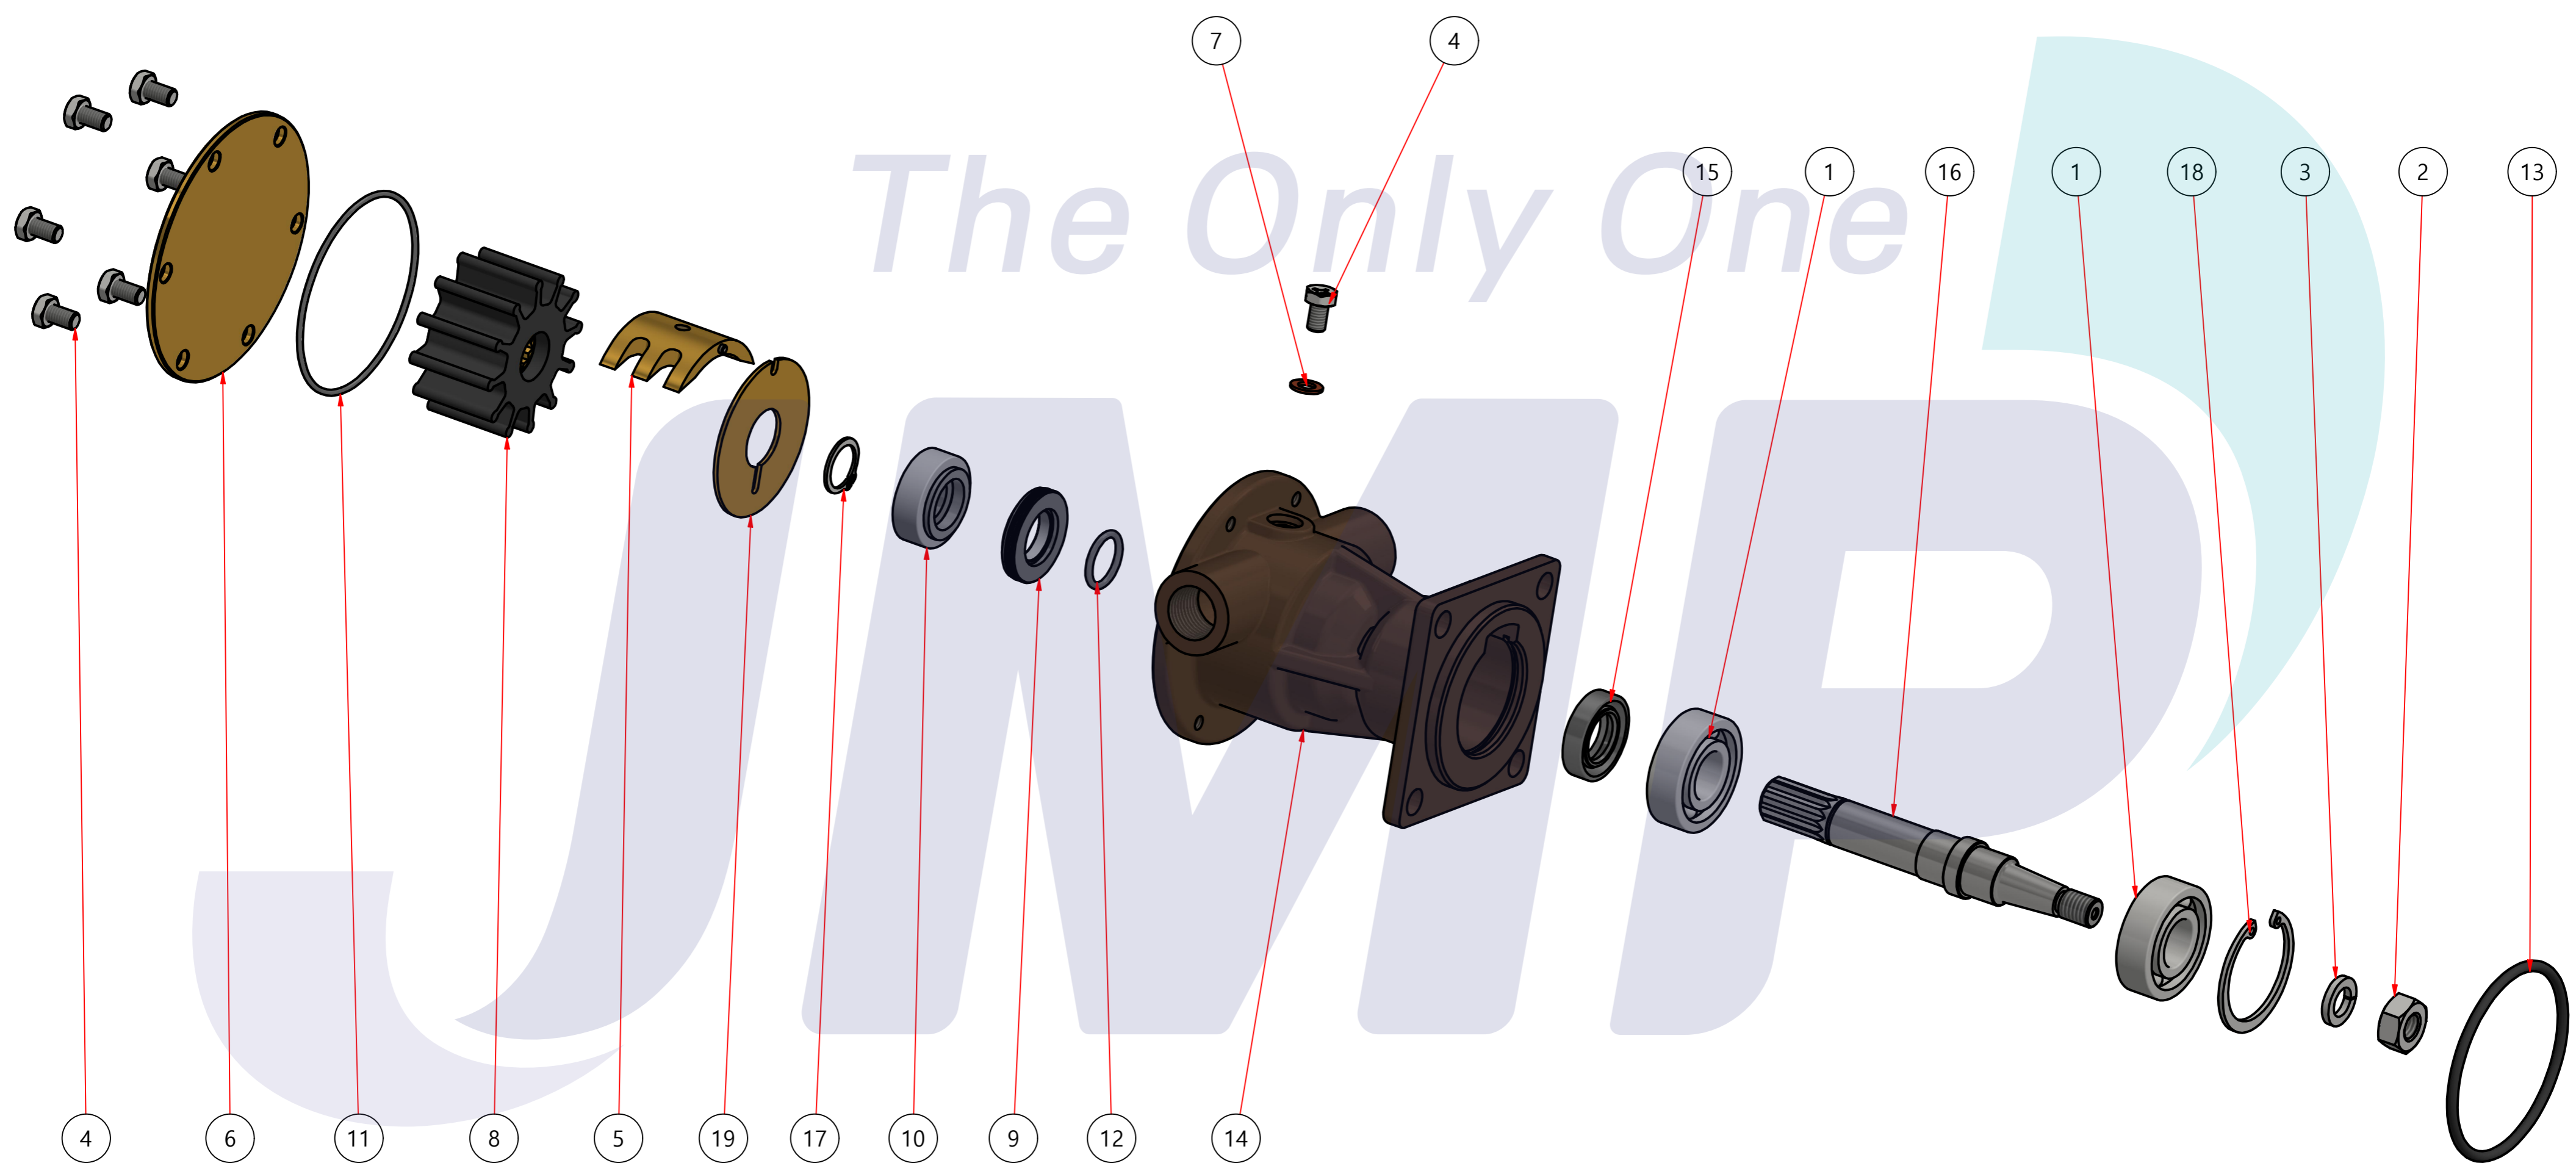

부품 리스트					
항목	수량	부품번호	주제	재질	설명
1	1	PUA0085	PUMP ASSY		JPR-NL10IP

Drawing by	Checked by	Approved by - date	Model Name	Date	Scale
M.J.KANG	C.I. JEON		JPR-NL10IP	2020-03-20	1 : 1
			PUMP ASSY		
			PART NUMBER	Edition	Sheet
			PUA0085(0)	0	A2

품 번	PUA0085
품 명	JPR-NL10IP

A: MAJOR KIT B: MINOR KIT C: CAM SET D: M-SEAL SET E: IMPELLER KIT

No.	QTY	PART NUMBER	PART NAME	A (JSK0073)	B (JSM0090)	C (CAMSET0033)	D (MCSSET0008)	E (JIKJMP013)
1	2	BER0050	BEARING	X				
2	1	BOL001801	NUT	X				
3	1	BOL0039	SPRING WASHER	X				
4	7	BOL0080	HEX BOLT	X	X	X (1)		
5	1	CAM000101	CAM	X	X	X		
6	1	COV0003	COVER	X	X			
7	1	GAK0009	FIBER GASKET	X	X	X		
8	1	7100-01	RUBBER IMPELLER	X	X			X
9	1	MCS0013	CERAMIC	X	X		X	
10	1	MCS0016	CARBON	X	X		X	
11	1	ORG0013	O-RING	X	X			X
12	1	ORG0044	O-RING	X				
13	1	ORG0078	O-RING	X				
14	1	PBC0148	PUMP CASING					
15	1	RET0038	RETAINER	X				
16	1	SHA0085	SHAFT	X				
17	1	SNP0006	SNAP-RING	X	X			
18	1	SNP0009	SNAP-RING	X				
19	1	WER0006	WEAR PLATE	X	X			

PART LIST					
No.	QTY	PART NUMBER	PART NAME	MAT	DESCRIPTION
1	1	PUA0085	PUMP ASSY		JPR-NL10IP

Drawing by	Checked by	Approved by - date	Model Name	Date	Scale
강 명진	Y.D. JEON		JPR-NL10IP	2013-08-22	1 : 1
			PUMP PART'S VIEW		
			PART NUMBER	Edition	Sheet
			PUA0085(0)	0	A2