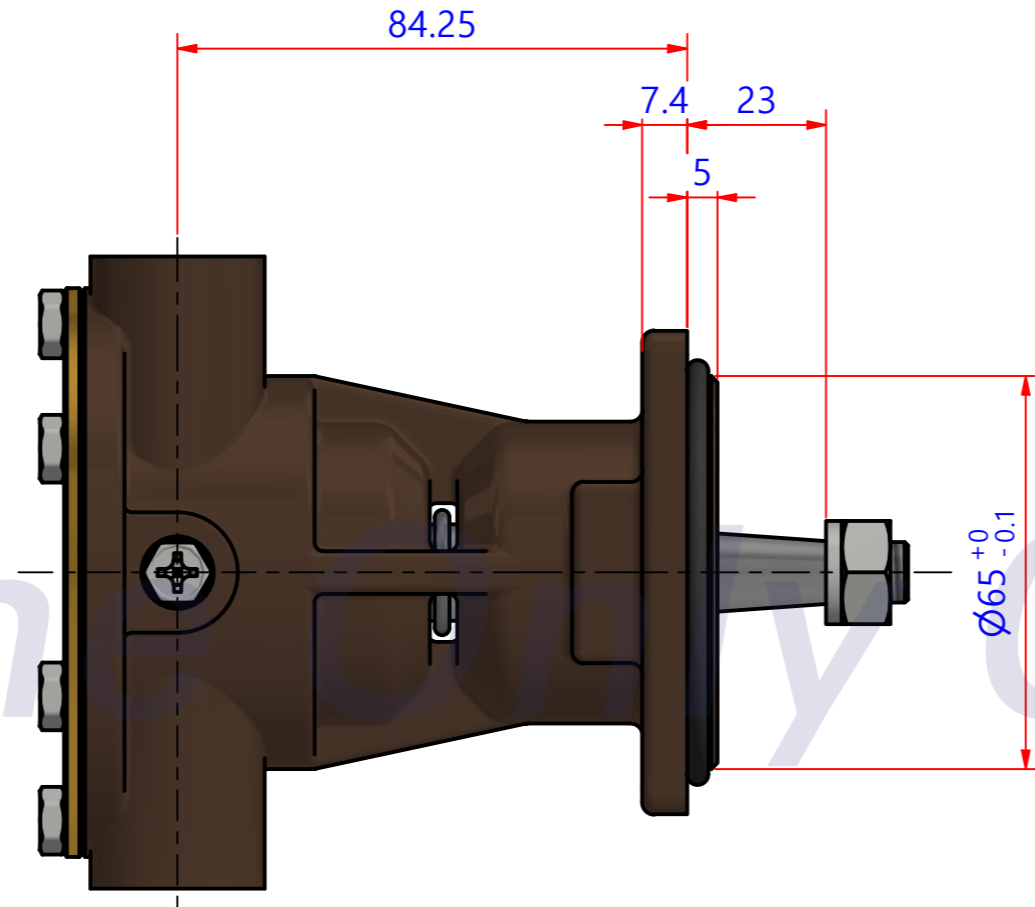

부품 리스트					
항목	수량	부품번호	주제	재질	설명
1	1	PUA0085	PUMP ASSY		JPR-NL10IP

Drawing by	Checked by	Approved by - date	Model Name	Date	Scale
M.J.KANG	C.I. JEON		JPR-NL10IP	2020-03-20	1 : 1
			PUMP ASSY		
			PART NUMBER	Edition	Sheet
			PUA0085(0)	0	A2

품 번	PUA0085
품 명	JPR-NL10IP

A: MAJOR KIT B: MINOR KIT C: CAM SET D: M-SEAL SET E: IMPELLER KIT

No.	QTY	PART NUMBER	PART NAME	A (JSK0073)	B (JSM0090)	C (CAMSET0033)	D (MCSSET0008)	E (JIKJMP013)
1	2	BER0050	BEARING	X				
2	1	BOL001801	NUT	X				
3	1	BOL0039	SPRING WASHER	X				
4	7	BOL0080	HEX BOLT	X	X	X (1)		
5	1	CAM000101	CAM	X	X	X		
6	1	COV0003	COVER	X	X			
7	1	GAK0009	FIBER GASKET	X	X	X		
8	1	7100-01	RUBBER IMPELLER	X	X			X
9	1	MCS0013	CERAMIC	X	X		X	
10	1	MCS0016	CARBON	X	X		X	
11	1	ORG0013	O-RING	X	X			X
12	1	ORG0044	O-RING	X				
13	1	ORG0078	O-RING	X				
14	1	PBC0148	PUMP CASING					
15	1	RET0038	RETAINER	X				
16	1	SHA0085	SHAFT	X				
17	1	SNP0006	SNAP-RING	X	X			
18	1	SNP0009	SNAP-RING	X				
19	1	WER0006	WEAR PLATE	X	X			

PART LIST					
No.	QTY	PART NUMBER	PART NAME	MAT	DESCRIPTION
1	1	PUA0085	PUMP ASSY		JPR-NL10IP

Drawing by	Checked by	Approved by - date	Model Name	Date	Scale
강 명진	Y.D. JEON		JPR-NL10IP	2013-08-22	1 : 1
			PUMP PART'S VIEW		
			PART NUMBER	Edition	Sheet
			PUA0085(0)	0	A2