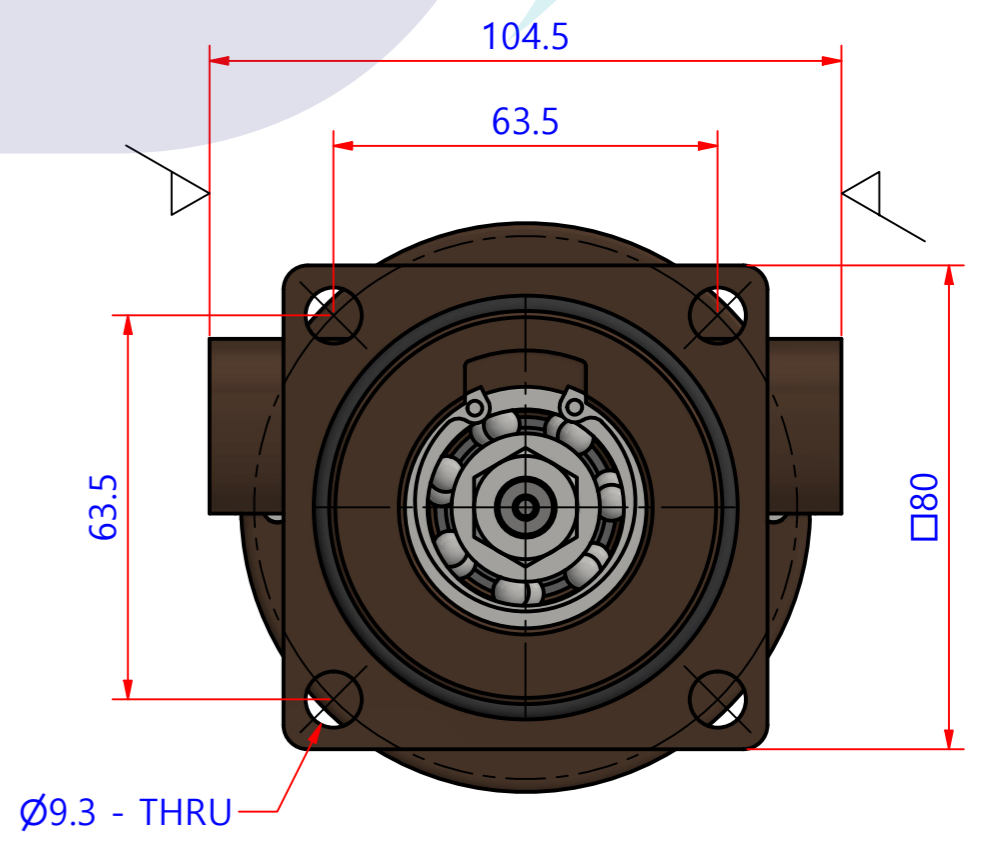

부품 리스트					
항목	수량	부품번호	주제	재질	설명
1	1	PUA0085	PUMP ASSY		JPR-NL10IP

Drawing by	Checked by	Approved by - date	Model Name	Date	Scale
M.J.KANG	C.I. JEON		JPR-NL10IP	2020-03-20	1 : 1
			PUMP ASSY		
			PART NUMBER	Edition	Sheet
			PUA0085(0)	0	A2

품 번	PUA0085
품 명	JPR-NL10IP

A: MAJOR KIT B: MINOR KIT C: CAM SET D: M-SEAL SET E: IMPELLER KIT

No.	QTY	PART NUMBER	PART NAME	A (JSK0073)	B (JSM0090)	C (CAMSET0033)	D (MCSSET0008)	E (JIKJMP013)
1	2	BER0050	BEARING	X				
2	1	BOL001801	NUT	X				
3	1	BOL0039	SPRING WASHER	X				
4	7	BOL0080	HEX BOLT	X	X	X (1)		
5	1	CAM000101	CAM	X	X	X		
6	1	COV0003	COVER	X	X			
7	1	GAK0009	FIBER GASKET	X	X	X		
8	1	7100-01	RUBBER IMPELLER	X	X			X
9	1	MCS0013	CERAMIC	X	X		X	
10	1	MCS0016	CARBON	X	X		X	
11	1	ORG0013	O-RING	X	X			X
12	1	ORG0044	O-RING	X				
13	1	ORG0078	O-RING	X				
14	1	PBC0148	PUMP CASING					
15	1	RET0038	RETAINER	X				
16	1	SHA0085	SHAFT	X				
17	1	SNP0006	SNAP-RING	X	X			
18	1	SNP0009	SNAP-RING	X				
19	1	WER0006	WEAR PLATE	X	X			

PART LIST					
No.	QTY	PART NUMBER	PART NAME	MAT	DESCRIPTION
1	1	PUA0085	PUMP ASSY		JPR-NL10IP

Drawing by	Checked by	Approved by - date	Model Name	Date	Scale
강 명진	Y.D. JEON		JPR-NL10IP	2013-08-22	1 : 1
			PUMP PART'S VIEW		
			PART NUMBER	Edition	Sheet
			PUA0085(0)	0	A2