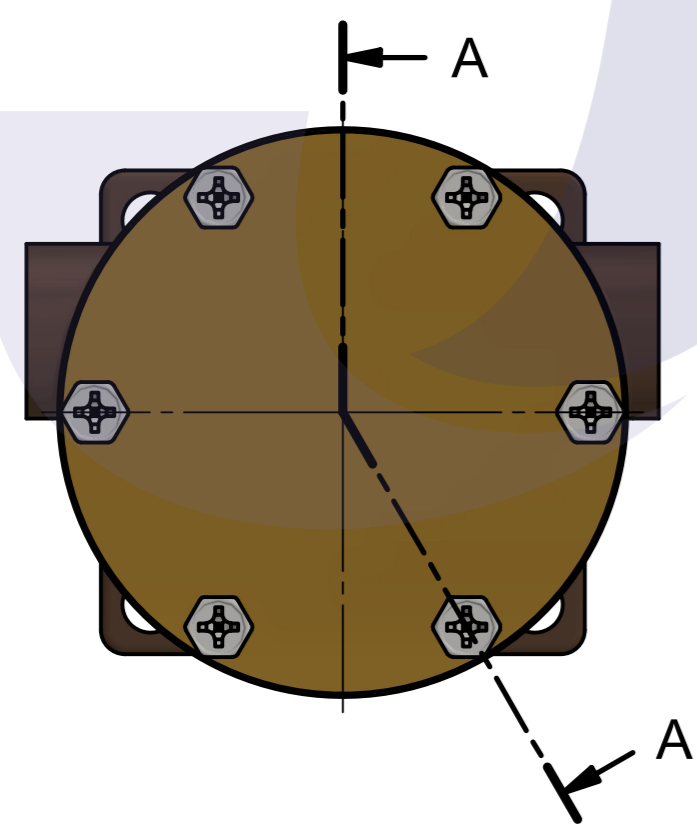

부품 리스트					
항목	수량	부품번호	주제	재질	설명
1	1	PUA0085	PUMP ASSY		JPR-NL10IP

Drawing by	Checked by	Approved by - date	Model Name	Date	Scale
M.J.KANG	C.I. JEON		JPR-NL10IP	2020-03-20	1 : 1
			PUMP ASSY		
			PART NUMBER	Edition	Sheet
			PUA0085(0)	0	A2

품 번	PUA0085
품 명	JPR-NL10IP

A: MAJOR KIT B: MINOR KIT C: CAM SET D: M-SEAL SET E: IMPELLER KIT

No.	QTY	PART NUMBER	PART NAME	A (JSK0073)	B (JSM0090)	C (CAMSET0033)	D (MCSSET0008)	E (JIKJMP013)
1	2	BER0050	BEARING	X				
2	1	BOL001801	NUT	X				
3	1	BOL0039	SPRING WASHER	X				
4	7	BOL0080	HEX BOLT	X	X	X (1)		
5	1	CAM000101	CAM	X	X	X		
6	1	COV0003	COVER	X	X			
7	1	GAK0009	FIBER GASKET	X	X	X		
8	1	7100-01	RUBBER IMPELLER	X	X			X
9	1	MCS0013	CERAMIC	X	X		X	
10	1	MCS0016	CARBON	X	X		X	
11	1	ORG0013	O-RING	X	X			X
12	1	ORG0044	O-RING	X				
13	1	ORG0078	O-RING	X				
14	1	PBC0148	PUMP CASING					
15	1	RET0038	RETAINER	X				
16	1	SHA0085	SHAFT	X				
17	1	SNP0006	SNAP-RING	X	X			
18	1	SNP0009	SNAP-RING	X				
19	1	WER0006	WEAR PLATE	X	X			

PART LIST					
No.	QTY	PART NUMBER	PART NAME	MAT	DESCRIPTION
1	1	PUA0085	PUMP ASSY		JPR-NL10IP

Drawing by	Checked by	Approved by - date	Model Name	Date	Scale
강 명진	Y.D. JEON		JPR-NL10IP	2013-08-22	1 : 1
			PUMP PART'S VIEW		
			PART NUMBER	Edition	Sheet
			PUA0085(0)	0	A2