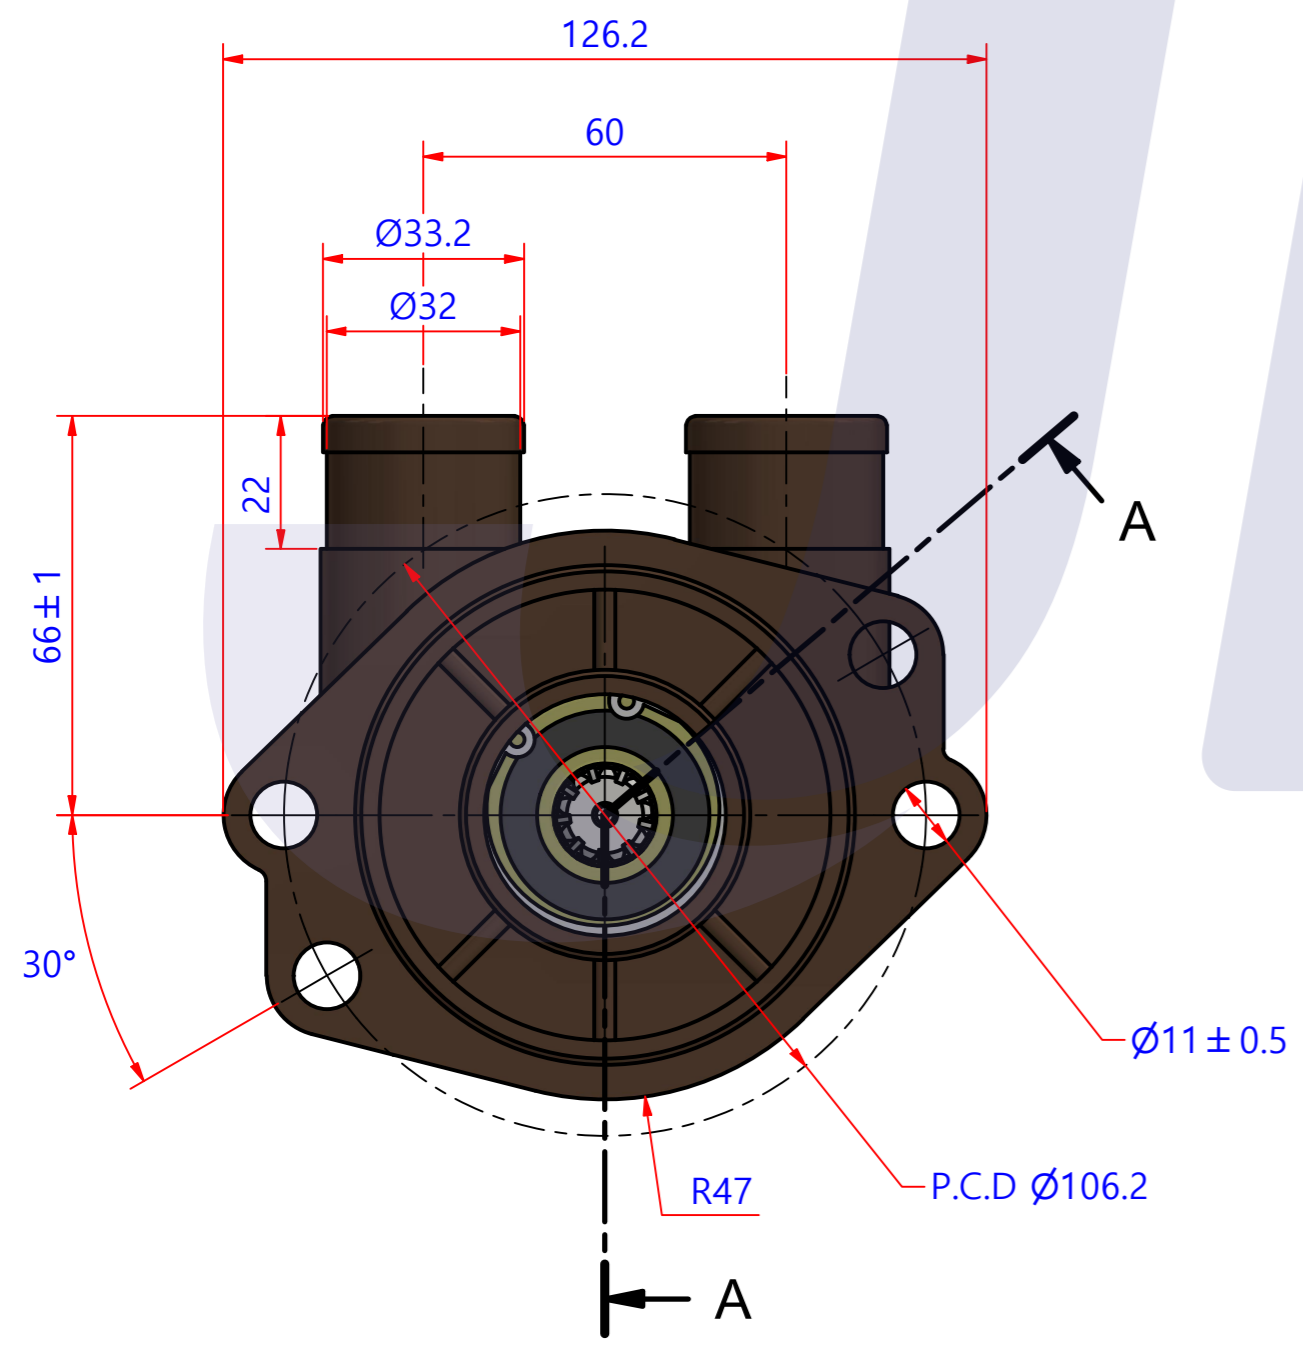

부품 리스트					
항목	수량	부품번호	주제	재질	설명
1	1	PUA0091	PUMP ASSY		JPR-JD25UH

Drawing by	Checked by	Approved by - date	Model Name	Date	Scale
강 명진	Y.D. JEON		JPR-JD25UH	2013-03-21	1 : 1
			PUMP ASSY"		
			PART NUMBER	Edition	Sheet
			PUA0091(0)	0	A2

PART No.	PUA0091
NAME	JPR-JD25UH

A: MAJOR KIT B: MINOR KIT C: CAM SET D: M-SEAL SET E: IMPELLER KIT

No.	QTY	PART NUMBER	PART NAME	A (JSK0076)	B (JSM0024)	C (CAMSET000301)	D (MCSSET0008)	E (JIKJMP024)
1	2	BER0045	BEARING	X				
2	7	BOL0080	HEX BOLT	X	X	X (1)		
3	1	CAM000301	CAM	X	X	X		
4	1	COV0003	COVER	X	X			
5	1	GAK0009	FIBER GASKET	X	X	X		
6	1	7400-01	RUBBER IMPELLER	X	X			X
7	1	MCS0013	CERAMIC	X	X		X	
8	1	MCS0016	CARBON	X	X		X	
9	1	ORG0013	O-RING	X	X			X
10	1	PBC0152	PUMP CASING					
11	1	RET0040	RETAINER	X				
12	1	SHA0087	SHAFT	X				
13	1	SLI0005	SLINGER	X				
14	1	SNP0006	SNAP-RING	X	X			
15	1	SNP0009	SNAP-RING	X				
16	1	WER0001	WEAR PLATE	X	X			

PART LIST					
No.	QTY	PART NUMBER	PART NAME	MAT	DESCRIPTION
1	1	PUA0091	PUMP ASSY		JPR-JD25UH

Drawing by	Checked by	Approved by - date	Model Name	Date	Scale
강 명진	Y.D. JEON		JPR-JD25UH	2014-02-13	1 : 1
			PUMP PART'S VIEW		
			PART NUMBER	Edition	Sheet
			PUA0091(0)	0	A2