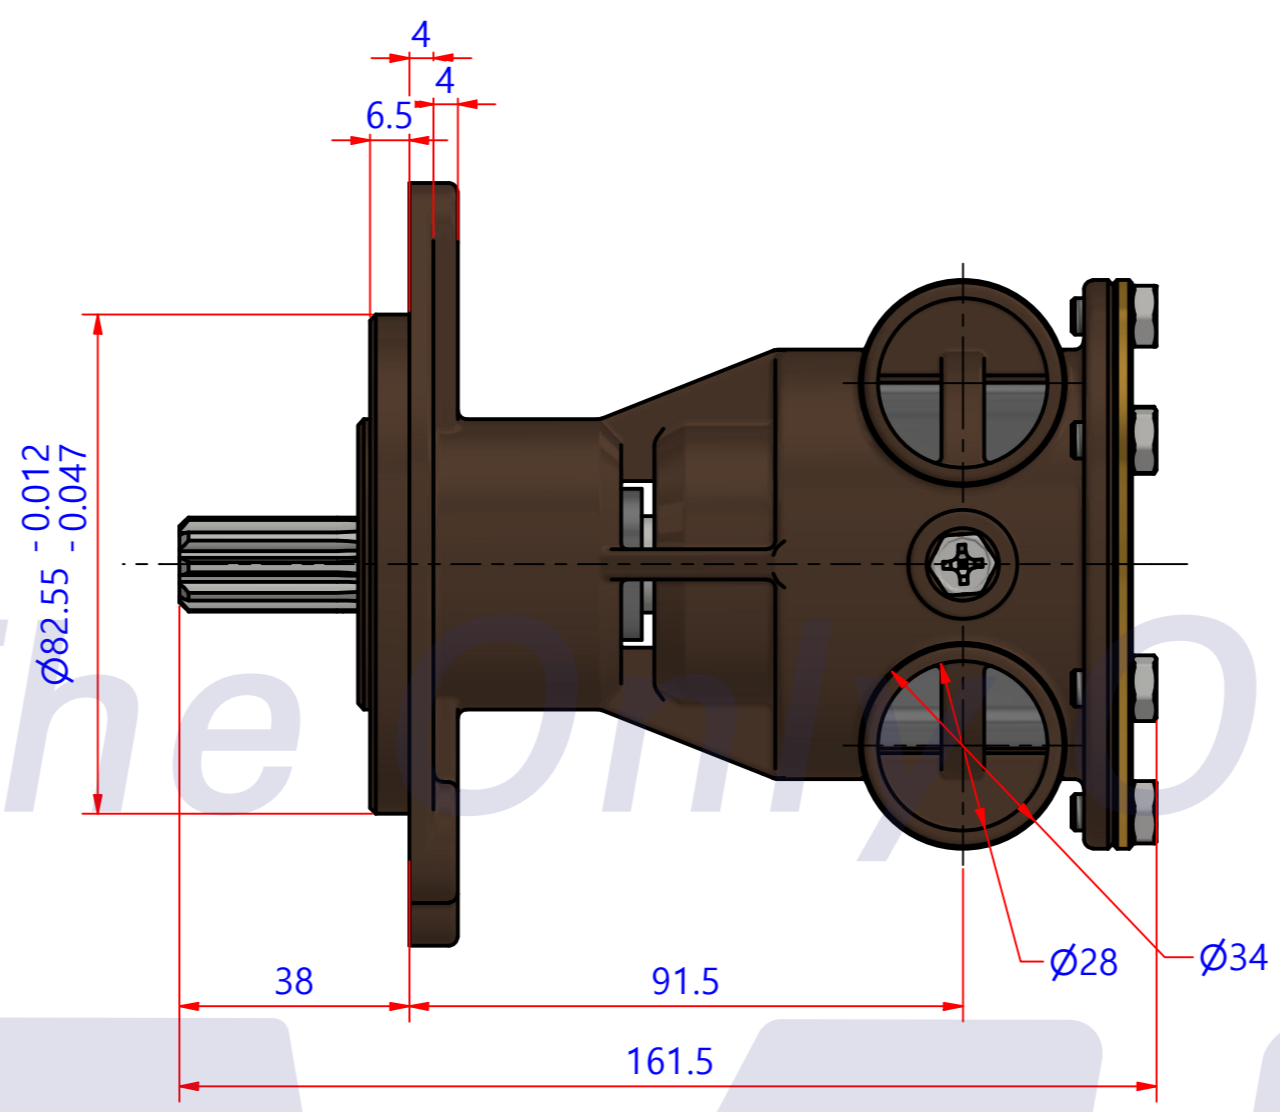

부품 리스트					
항목	수량	부품번호	주제	재질	설명
1	1	PUA0091	PUMP ASSY		JPR-JD25UH

Drawing by	Checked by	Approved by - date	Model Name	Date	Scale
강 명진	Y.D. JEON		JPR-JD25UH	2013-03-21	1 : 1
			PUMP ASSY"		
			PART NUMBER	Edition	Sheet
			PUA0091(0)	0	A2

PART No.	PUA0091
NAME	JPR-JD25UH

A: MAJOR KIT B: MINOR KIT C: CAM SET D: M-SEAL SET E: IMPELLER KIT

No.	QTY	PART NUMBER	PART NAME	A (JSK0076)	B (JSM0024)	C (CAMSET000301)	D (MCSSET0008)	E (JIKJMP024)
1	2	BER0045	BEARING	X				
2	7	BOL0080	HEX BOLT	X	X	X (1)		
3	1	CAM000301	CAM	X	X	X		
4	1	COV0003	COVER	X	X			
5	1	GAK0009	FIBER GASKET	X	X	X		
6	1	7400-01	RUBBER IMPELLER	X	X			X
7	1	MCS0013	CERAMIC	X	X		X	
8	1	MCS0016	CARBON	X	X		X	
9	1	ORG0013	O-RING	X	X			X
10	1	PBC0152	PUMP CASING					
11	1	RET0040	RETAINER	X				
12	1	SHA0087	SHAFT	X				
13	1	SLI0005	SLINGER	X				
14	1	SNP0006	SNAP-RING	X	X			
15	1	SNP0009	SNAP-RING	X				
16	1	WER0001	WEAR PLATE	X	X			

PART LIST					
No.	QTY	PART NUMBER	PART NAME	MAT	DESCRIPTION
1	1	PUA0091	PUMP ASSY		JPR-JD25UH

Drawing by	Checked by	Approved by - date	Model Name	Date	Scale
강 명진	Y.D. JEON		JPR-JD25UH	2014-02-13	1 : 1
			PUMP PART'S VIEW		
			PART NUMBER	Edition	Sheet
			PUA0091(0)	0	A2