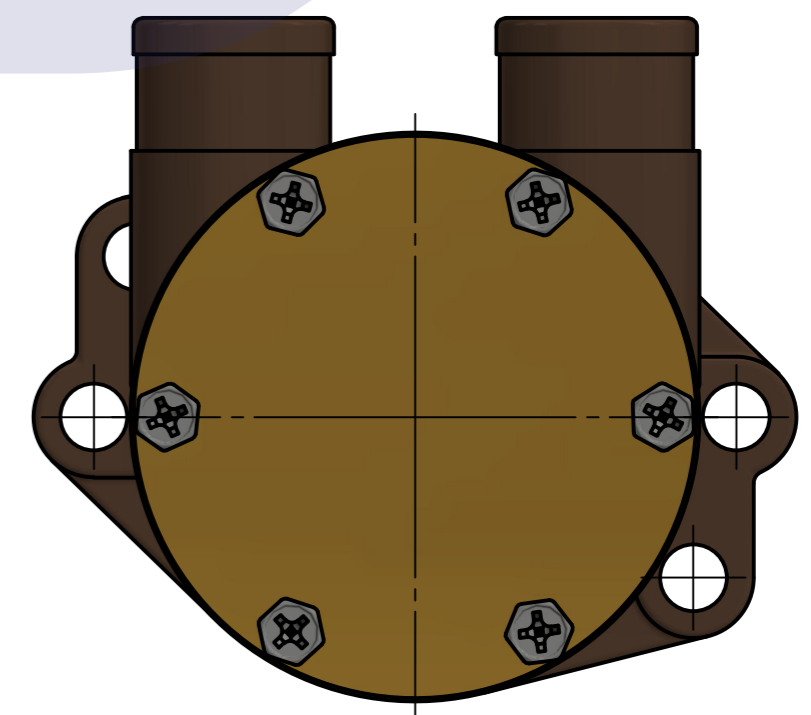

부품 리스트					
항목	수량	부품번호	주제	재질	설명
1	1	PUA0091	PUMP ASSY		JPR-JD25UH

Drawing by	Checked by	Approved by - date	Model Name	Date	Scale
강 명진	Y.D. JEON		JPR-JD25UH	2013-03-21	1 : 1
			PUMP ASSY"		
			PART NUMBER	Edition	Sheet
			PUA0091(0)	0	A2

PART No.	PUA0091
NAME	JPR-JD25UH

A: MAJOR KIT B: MINOR KIT C: CAM SET D: M-SEAL SET E: IMPELLER KIT

No.	QTY	PART NUMBER	PART NAME	A (JSK0076)	B (JSM0024)	C (CAMSET000301)	D (MCSSET0008)	E (JIKJMP024)
1	2	BER0045	BEARING	X				
2	7	BOL0080	HEX BOLT	X	X	X (1)		
3	1	CAM000301	CAM	X	X	X		
4	1	COV0003	COVER	X	X			
5	1	GAK0009	FIBER GASKET	X	X	X		
6	1	7400-01	RUBBER IMPELLER	X	X			X
7	1	MCS0013	CERAMIC	X	X		X	
8	1	MCS0016	CARBON	X	X		X	
9	1	ORG0013	O-RING	X	X			X
10	1	PBC0152	PUMP CASING					
11	1	RET0040	RETAINER	X				
12	1	SHA0087	SHAFT	X				
13	1	SLI0005	SLINGER	X				
14	1	SNP0006	SNAP-RING	X	X			
15	1	SNP0009	SNAP-RING	X				
16	1	WER0001	WEAR PLATE	X	X			

PART LIST					
No.	QTY	PART NUMBER	PART NAME	MAT	DESCRIPTION
1	1	PUA0091	PUMP ASSY		JPR-JD25UH

Drawing by	Checked by	Approved by - date	Model Name	Date	Scale
강 명진	Y.D. JEON		JPR-JD25UH	2014-02-13	1 : 1
			PUMP PART'S VIEW		
			PART NUMBER	Edition	Sheet
			PUA0091(0)	0	A2