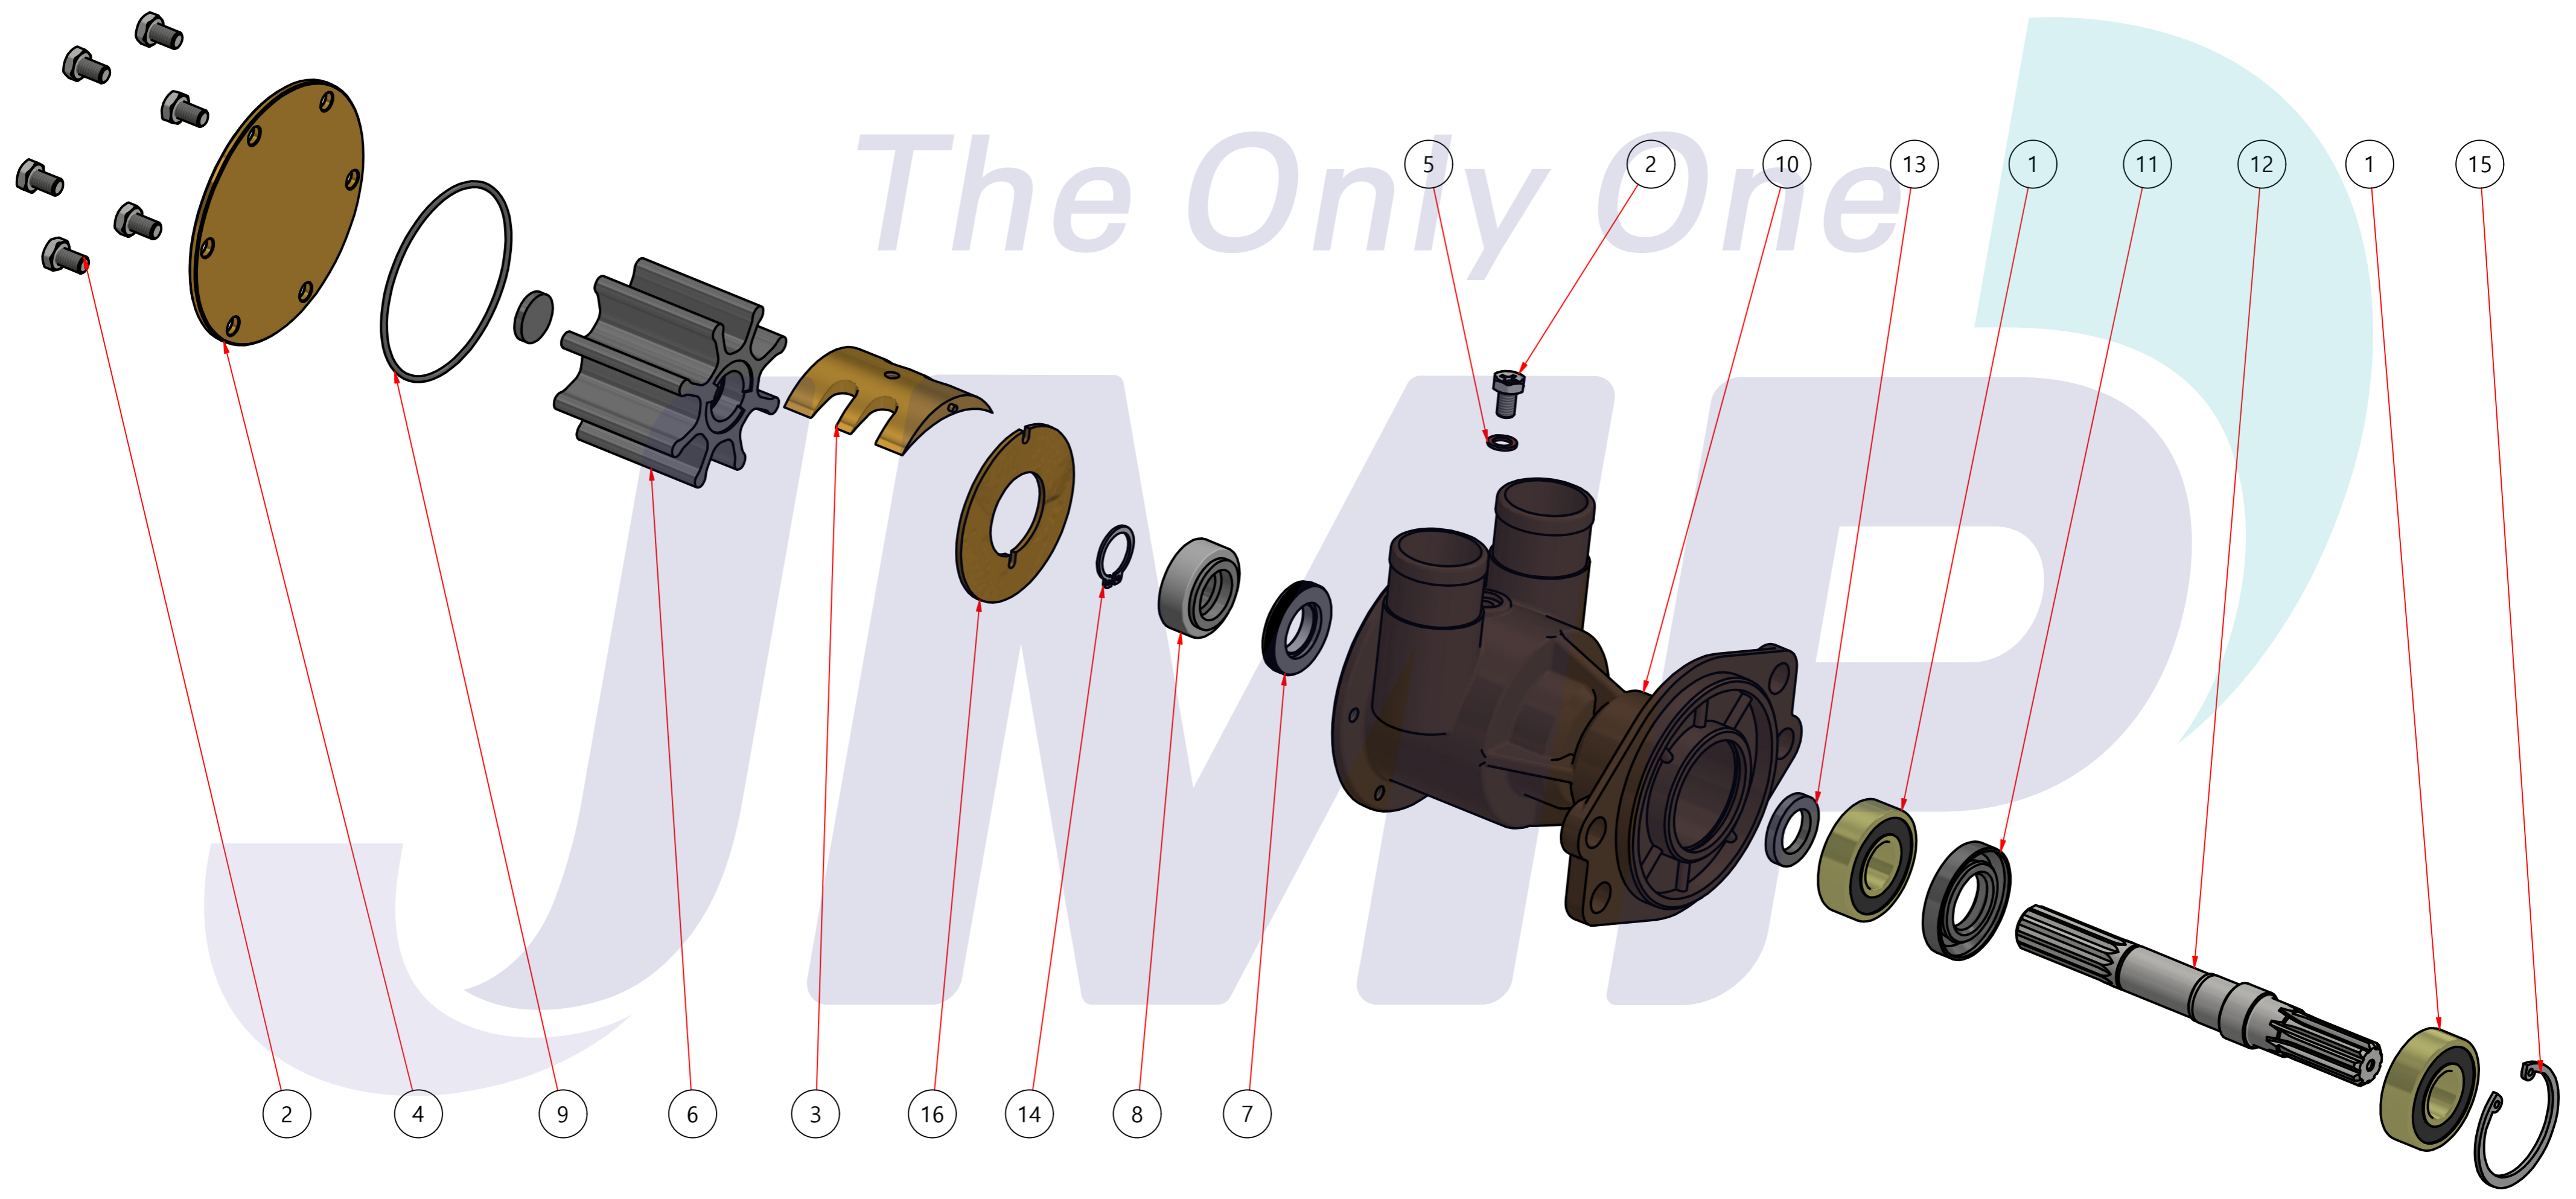

부품 리스트					
항목	수량	부품번호	주제	재질	설명
1	1	PUA0091	PUMP ASSY		JPR-JD25UH

Drawing by	Checked by	Approved by - date	Model Name	Date	Scale
강 명진	Y.D. JEON		JPR-JD25UH	2013-03-21	1 : 1
			PUMP ASSY"		
			PART NUMBER	Edition	Sheet
			PUA0091(0)	0	A2

PART No.	PUA0091
NAME	JPR-JD25UH

A: MAJOR KIT B: MINOR KIT C: CAM SET D: M-SEAL SET E: IMPELLER KIT

No.	QTY	PART NUMBER	PART NAME	A (JSK0076)	B (JSM0024)	C (CAMSET000301)	D (MCSSET0008)	E (JIKJMP024)
1	2	BER0045	BEARING	X				
2	7	BOL0080	HEX BOLT	X	X	X (1)		
3	1	CAM000301	CAM	X	X	X		
4	1	COV0003	COVER	X	X			
5	1	GAK0009	FIBER GASKET	X	X	X		
6	1	7400-01	RUBBER IMPELLER	X	X			X
7	1	MCS0013	CERAMIC	X	X		X	
8	1	MCS0016	CARBON	X	X		X	
9	1	ORG0013	O-RING	X	X			X
10	1	PBC0152	PUMP CASING					
11	1	RET0040	RETAINER	X				
12	1	SHA0087	SHAFT	X				
13	1	SLI0005	SLINGER	X				
14	1	SNP0006	SNAP-RING	X	X			
15	1	SNP0009	SNAP-RING	X				
16	1	WER0001	WEAR PLATE	X	X			

PART LIST					
No.	QTY	PART NUMBER	PART NAME	MAT	DESCRIPTION
1	1	PUA0091	PUMP ASSY		JPR-JD25UH

Drawing by	Checked by	Approved by - date	Model Name	Date	Scale
강 명진	Y.D. JEON		JPR-JD25UH	2014-02-13	1 : 1
			PUMP PART'S VIEW		
			PART NUMBER	Edition	Sheet
			PUA0091(0)	0	A2