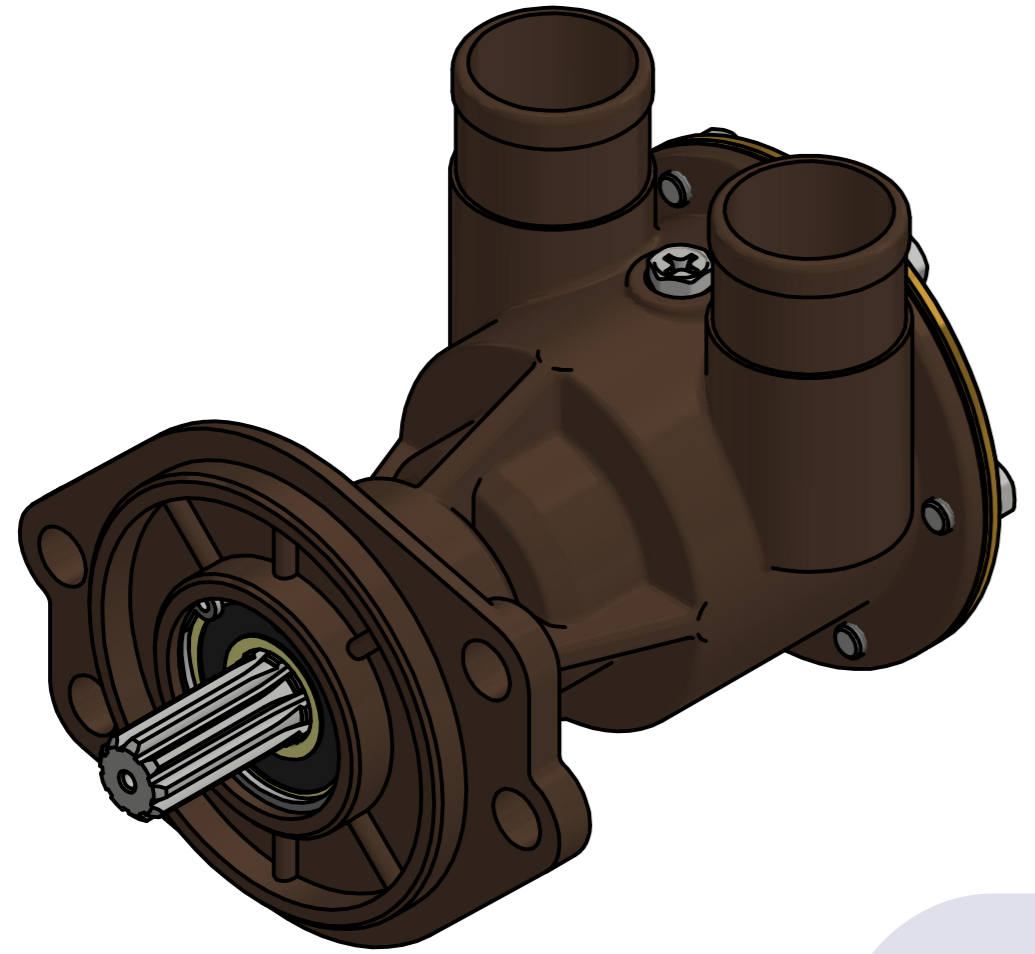

부품 리스트					
항목	수량	부품번호	주제	재질	설명
1	1	PUA0091	PUMP ASSY		JPR-JD25UH

Drawing by	Checked by	Approved by - date	Model Name	Date	Scale
강 명진	Y.D. JEON		JPR-JD25UH	2013-03-21	1 : 1
			PUMP ASSY"		
			PART NUMBER	Edition	Sheet
			PUA0091(0)	0	A2

PART No.	PUA0091
NAME	JPR-JD25UH

A: MAJOR KIT B: MINOR KIT C: CAM SET D: M-SEAL SET E: IMPELLER KIT

No.	QTY	PART NUMBER	PART NAME	A (JSK0076)	B (JSM0024)	C (CAMSET000301)	D (MCSSET0008)	E (JIKJMP024)
1	2	BER0045	BEARING	X				
2	7	BOL0080	HEX BOLT	X	X	X (1)		
3	1	CAM000301	CAM	X	X	X		
4	1	COV0003	COVER	X	X			
5	1	GAK0009	FIBER GASKET	X	X	X		
6	1	7400-01	RUBBER IMPELLER	X	X			X
7	1	MCS0013	CERAMIC	X	X		X	
8	1	MCS0016	CARBON	X	X		X	
9	1	ORG0013	O-RING	X	X			X
10	1	PBC0152	PUMP CASING					
11	1	RET0040	RETAINER	X				
12	1	SHA0087	SHAFT	X				
13	1	SLI0005	SLINGER	X				
14	1	SNP0006	SNAP-RING	X	X			
15	1	SNP0009	SNAP-RING	X				
16	1	WER0001	WEAR PLATE	X	X			

PART LIST					
No.	QTY	PART NUMBER	PART NAME	MAT	DESCRIPTION
1	1	PUA0091	PUMP ASSY		JPR-JD25UH

Drawing by	Checked by	Approved by - date	Model Name	Date	Scale
강 명진	Y.D. JEON		JPR-JD25UH	2014-02-13	1 : 1
			PUMP PART'S VIEW		
			PART NUMBER	Edition	Sheet
			PUA0091(0)	0	A2