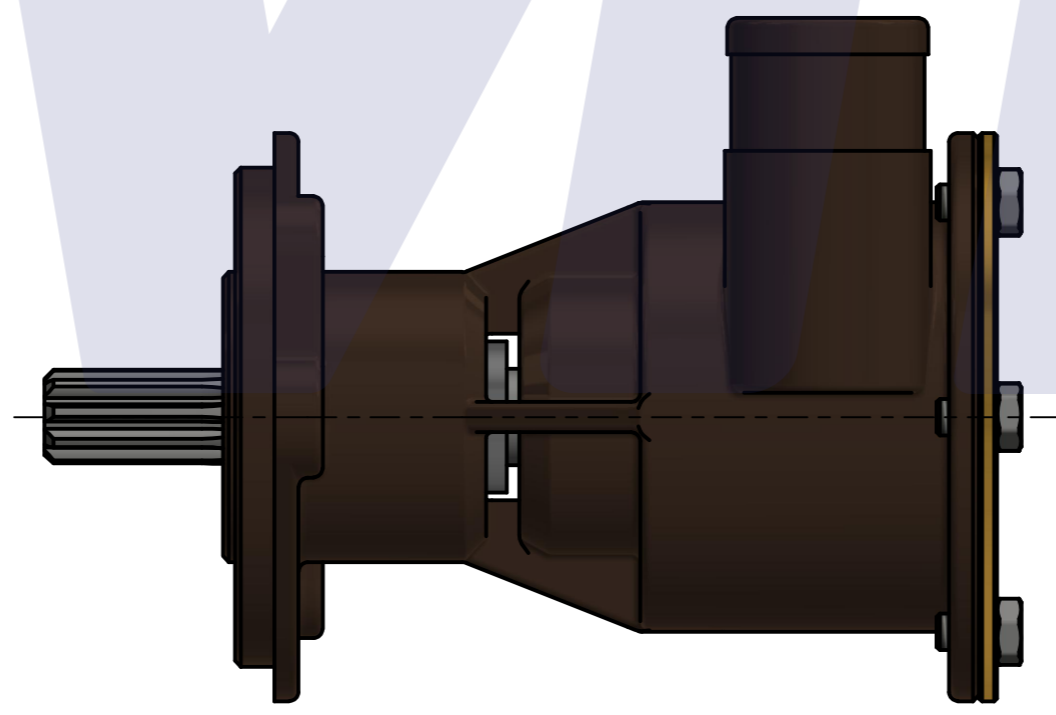

부품 리스트					
항목	수량	부품번호	주제	재질	설명
1	1	PUA0091	PUMP ASSY		JPR-JD25UH

Drawing by	Checked by	Approved by - date	Model Name	Date	Scale
강 명진	Y.D. JEON		JPR-JD25UH	2013-03-21	1 : 1
			PUMP ASSY"		
			PART NUMBER	Edition	Sheet
			PUA0091(0)	0	A2

PART No.	PUA0091
NAME	JPR-JD25UH

A: MAJOR KIT B: MINOR KIT C: CAM SET D: M-SEAL SET E: IMPELLER KIT

No.	QTY	PART NUMBER	PART NAME	A (JSK0076)	B (JSM0024)	C (CAMSET000301)	D (MCSSET0008)	E (JIKJMP024)
1	2	BER0045	BEARING	X				
2	7	BOL0080	HEX BOLT	X	X	X (1)		
3	1	CAM000301	CAM	X	X	X		
4	1	COV0003	COVER	X	X			
5	1	GAK0009	FIBER GASKET	X	X	X		
6	1	7400-01	RUBBER IMPELLER	X	X			X
7	1	MCS0013	CERAMIC	X	X		X	
8	1	MCS0016	CARBON	X	X		X	
9	1	ORG0013	O-RING	X	X			X
10	1	PBC0152	PUMP CASING					
11	1	RET0040	RETAINER	X				
12	1	SHA0087	SHAFT	X				
13	1	SLI0005	SLINGER	X				
14	1	SNP0006	SNAP-RING	X	X			
15	1	SNP0009	SNAP-RING	X				
16	1	WER0001	WEAR PLATE	X	X			

PART LIST					
No.	QTY	PART NUMBER	PART NAME	MAT	DESCRIPTION
1	1	PUA0091	PUMP ASSY		JPR-JD25UH

Drawing by	Checked by	Approved by - date	Model Name	Date	Scale
강 명진	Y.D. JEON		JPR-JD25UH	2014-02-13	1 : 1
			PUMP PART'S VIEW		
			PART NUMBER	Edition	Sheet
			PUA0091(0)	0	A2