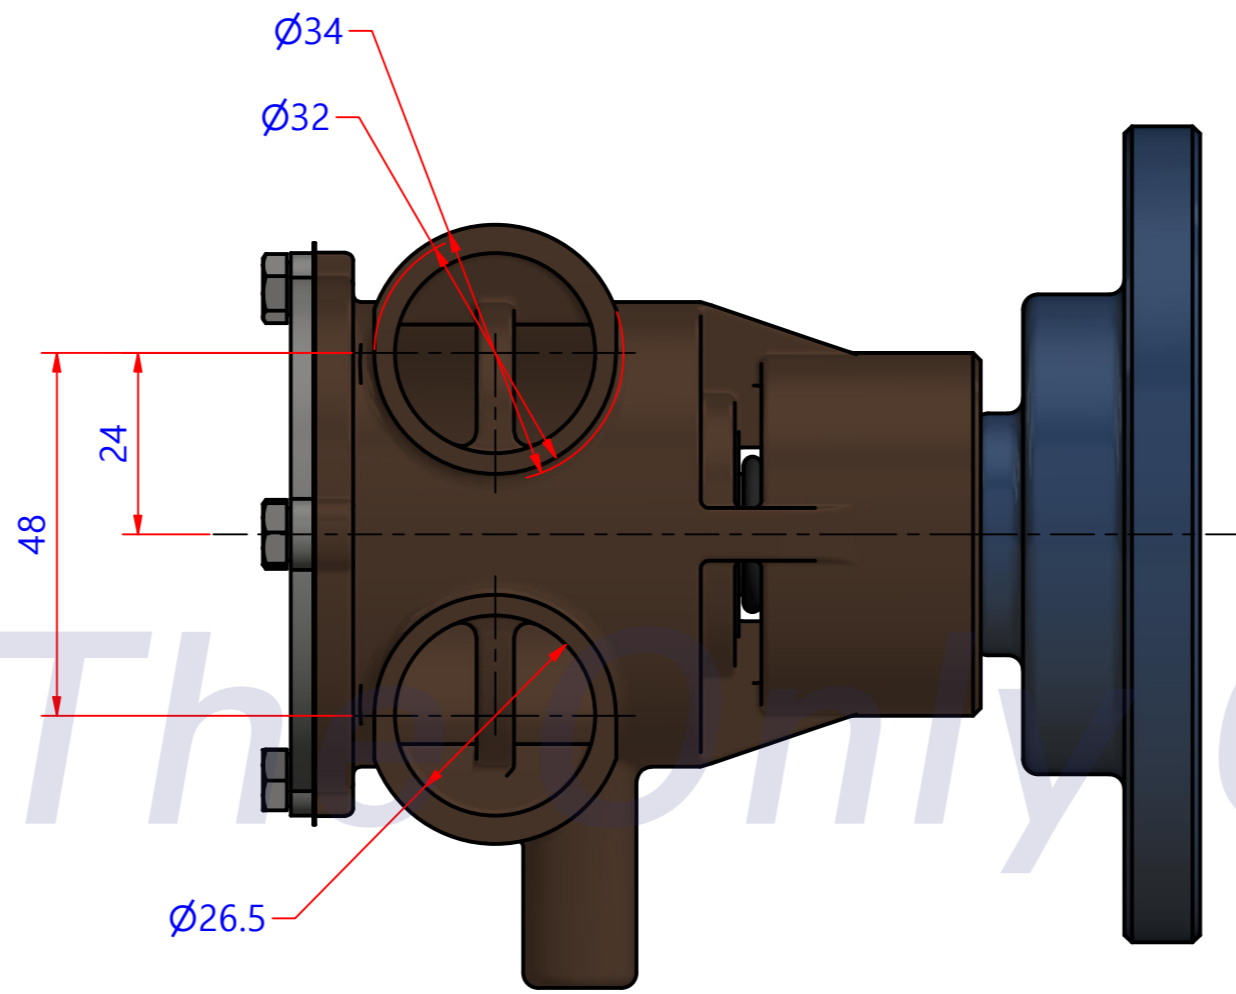

PART LIST					
No.	QTY	PART NUMBER	PART NAME	MAT	DESCRIPTION
1	1	PUA0178	PUMP ASSY		JPR-CP25UH

Drawing by M.J.KANG	Checked by C.I. JEON	Approved by - date	Model Name JPR-CP25UH	Date 2018-07-11	Scale 1:1
			PUMP ASSY		
			PART NUMBER PUA0178(0)	Edition 0	Sheet A2

품 번	PUA0178
품 명	JPR-CP25UH

A: MAJOR KIT B: MINOR KIT C: IMPELLER KIT

No.	QTY	PART NUMBER	PART NAME	A (JSK0148)	B (JSM0148)	C (JIKJMP016)
1	2	BER0045	BEARING	X		
2	4	BOL0163	HEX BOLT	X	X	
3	1	COV0062	COVER	X	X	
4	1	GAK0061	GASKET	X	X	X
5	1	7136-01	RUBBER IMPELLER	X	X	X
6	1	ORG0044	O-RING	X	X	
7	1	PBC0273	PUMP CASING			
8	1	PUL0043	CARRIER	X		
9	1	RET0013	RETAINER	X	X	
10	1	SHA0162	SHAFT	X		
11	1	SNP0009	SNAP-RING	X		

The Only One

JMP

부품 리스트					
항목	수량	부품번호	주제	재질	설명
1	1	PUA0178	PUMP ASSY		JPR-CP25UH

Drawing by	Checked by	Approved by - date	Model Name	Date	Scale
M.J.KANG	C.I. JEON		JPR-CP25UH	2018-08-17	1 : 1
			PUMP PARTS VIEW		
			PART NUMBER	Edition	Sheet
			PUA0178(0)	0	A2