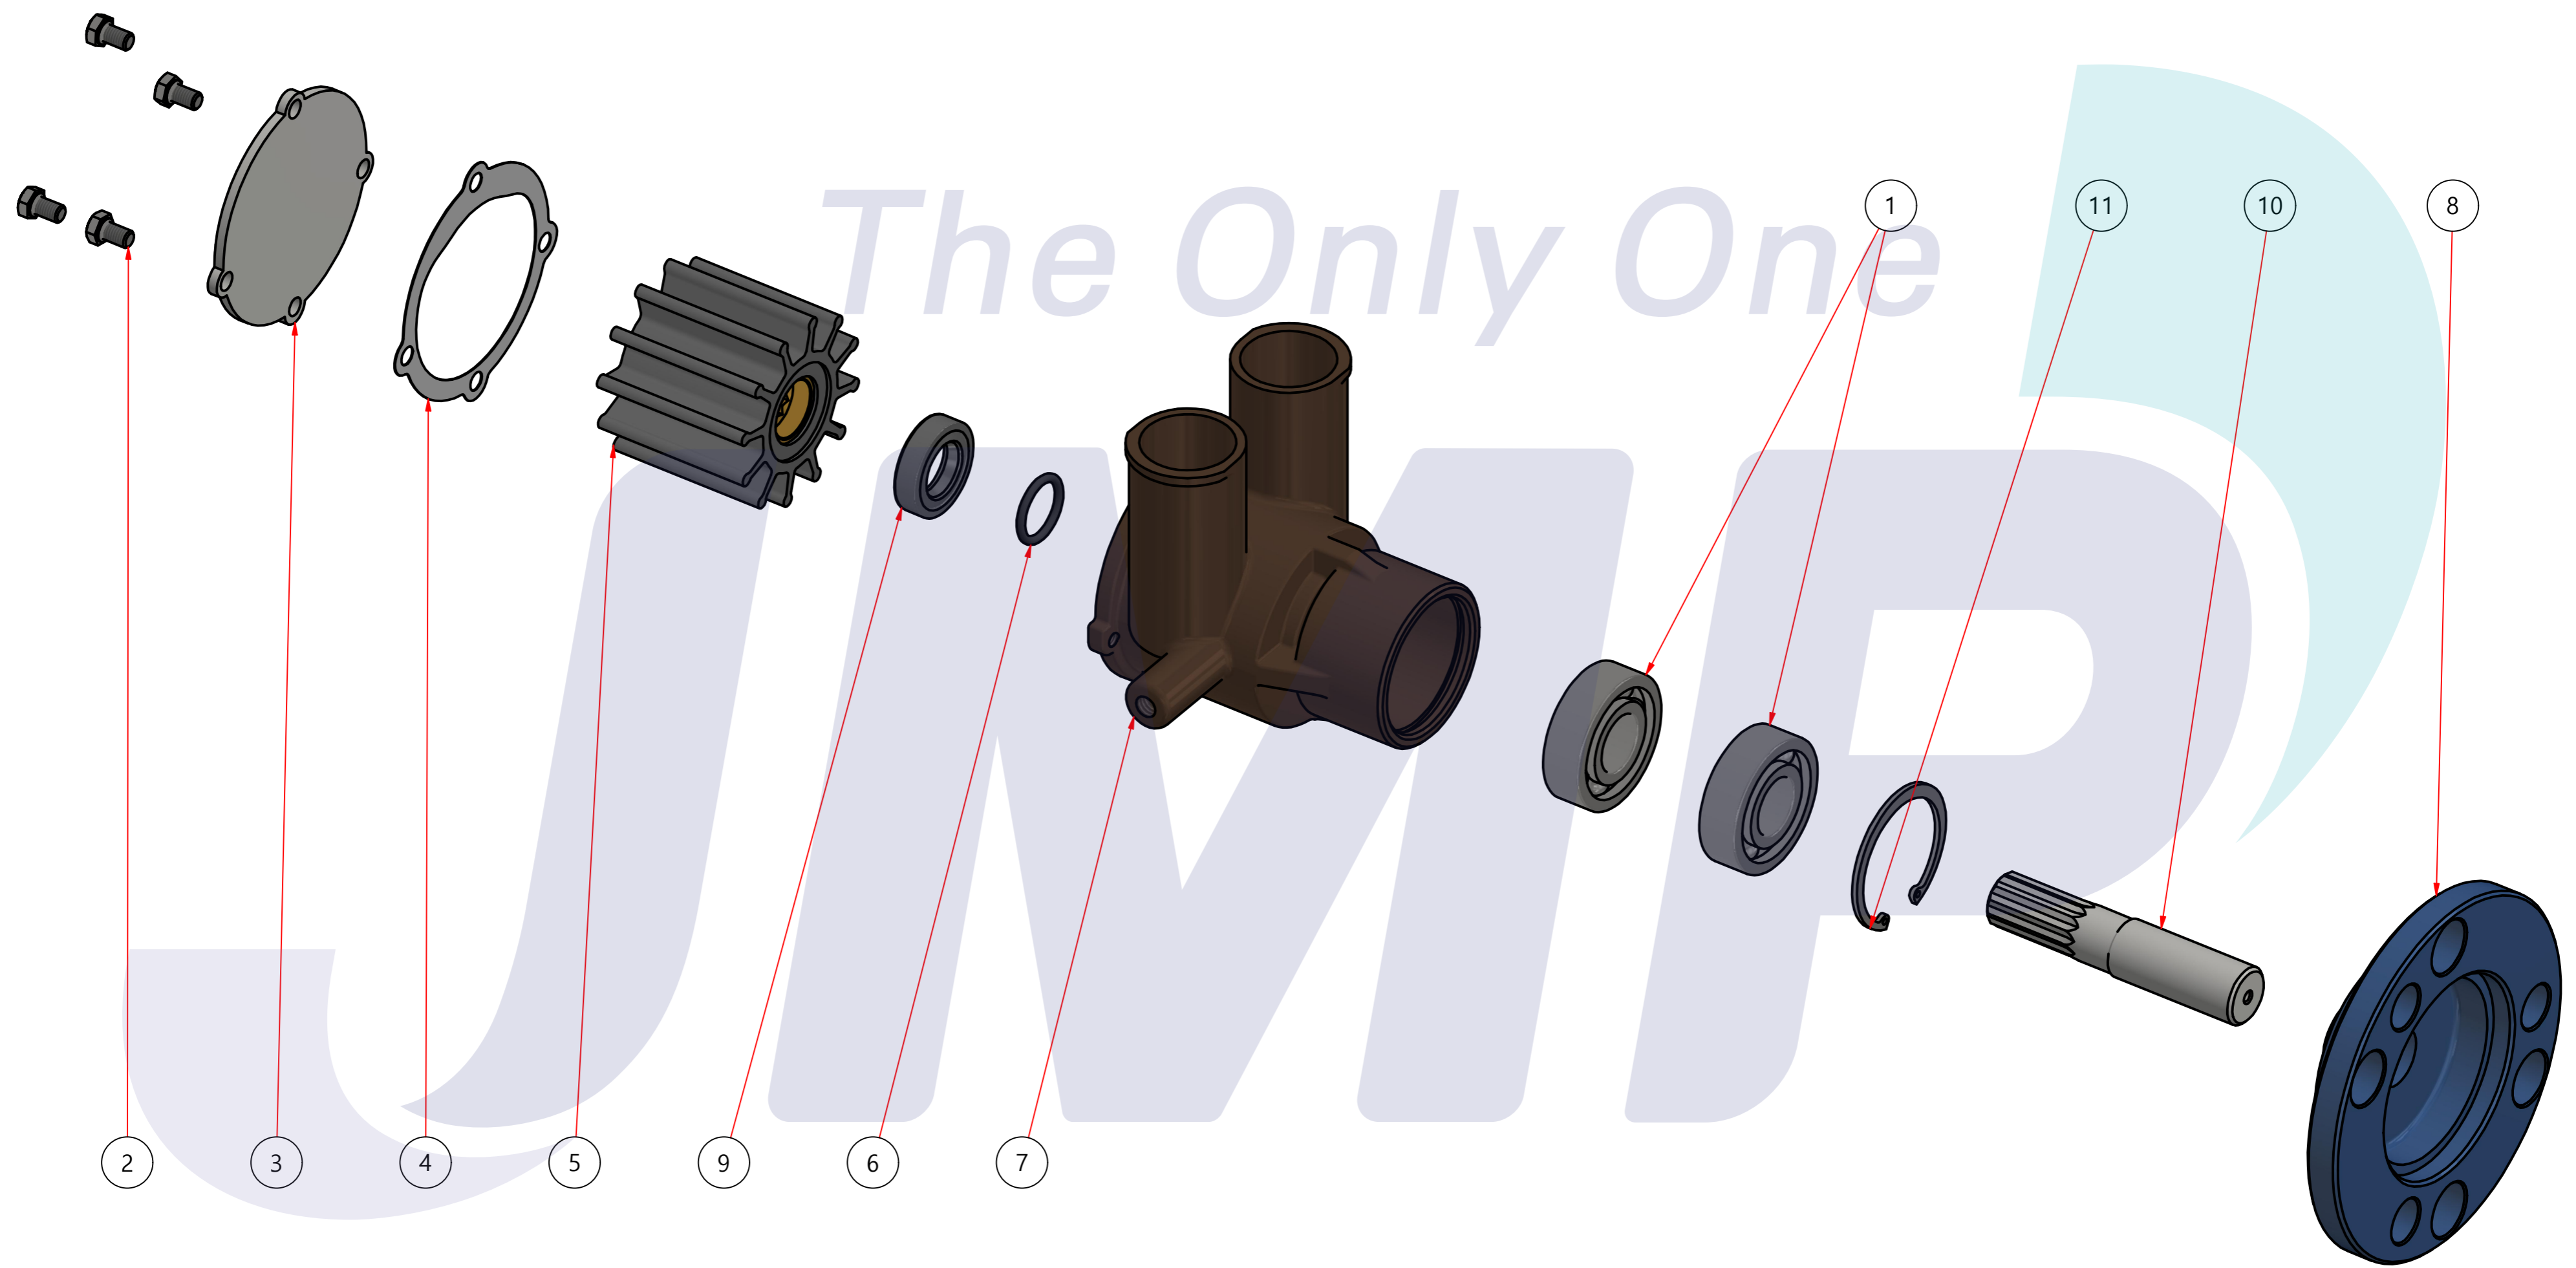

PART LIST					
No.	QTY	PART NUMBER	PART NAME	MAT	DESCRIPTION
1	1	PUA0178	PUMP ASSY		JPR-CP25UH

Drawing by M.J.KANG	Checked by C.I. JEON	Approved by - date	Model Name JPR-CP25UH	Date 2018-07-11	Scale 1:1
			PUMP ASSY		
			PART NUMBER PUA0178(0)	Edition 0	Sheet A2

품 번	PUA0178
품 명	JPR-CP25UH

A: MAJOR KIT B: MINOR KIT C: IMPELLER KIT

No.	QTY	PART NUMBER	PART NAME	A (JSK0148)	B (JSM0148)	C (JIKJMP016)
1	2	BER0045	BEARING	X		
2	4	BOL0163	HEX BOLT	X	X	
3	1	COV0062	COVER	X	X	
4	1	GAK0061	GASKET	X	X	X
5	1	7136-01	RUBBER IMPELLER	X	X	X
6	1	ORG0044	O-RING	X	X	
7	1	PBC0273	PUMP CASING			
8	1	PUL0043	CARRIER	X		
9	1	RET0013	RETAINER	X	X	
10	1	SHA0162	SHAFT	X		
11	1	SNP0009	SNAP-RING	X		

The Only One

JMP

부품 리스트					
항목	수량	부품번호	주제	재질	설명
1	1	PUA0178	PUMP ASSY		JPR-CP25UH

Drawing by	Checked by	Approved by - date	Model Name	Date	Scale
M.J.KANG	C.I. JEON		JPR-CP25UH	2018-08-17	1 : 1
			PUMP PARTS VIEW		
			PART NUMBER	Edition	Sheet
			PUA0178(0)	0	A2