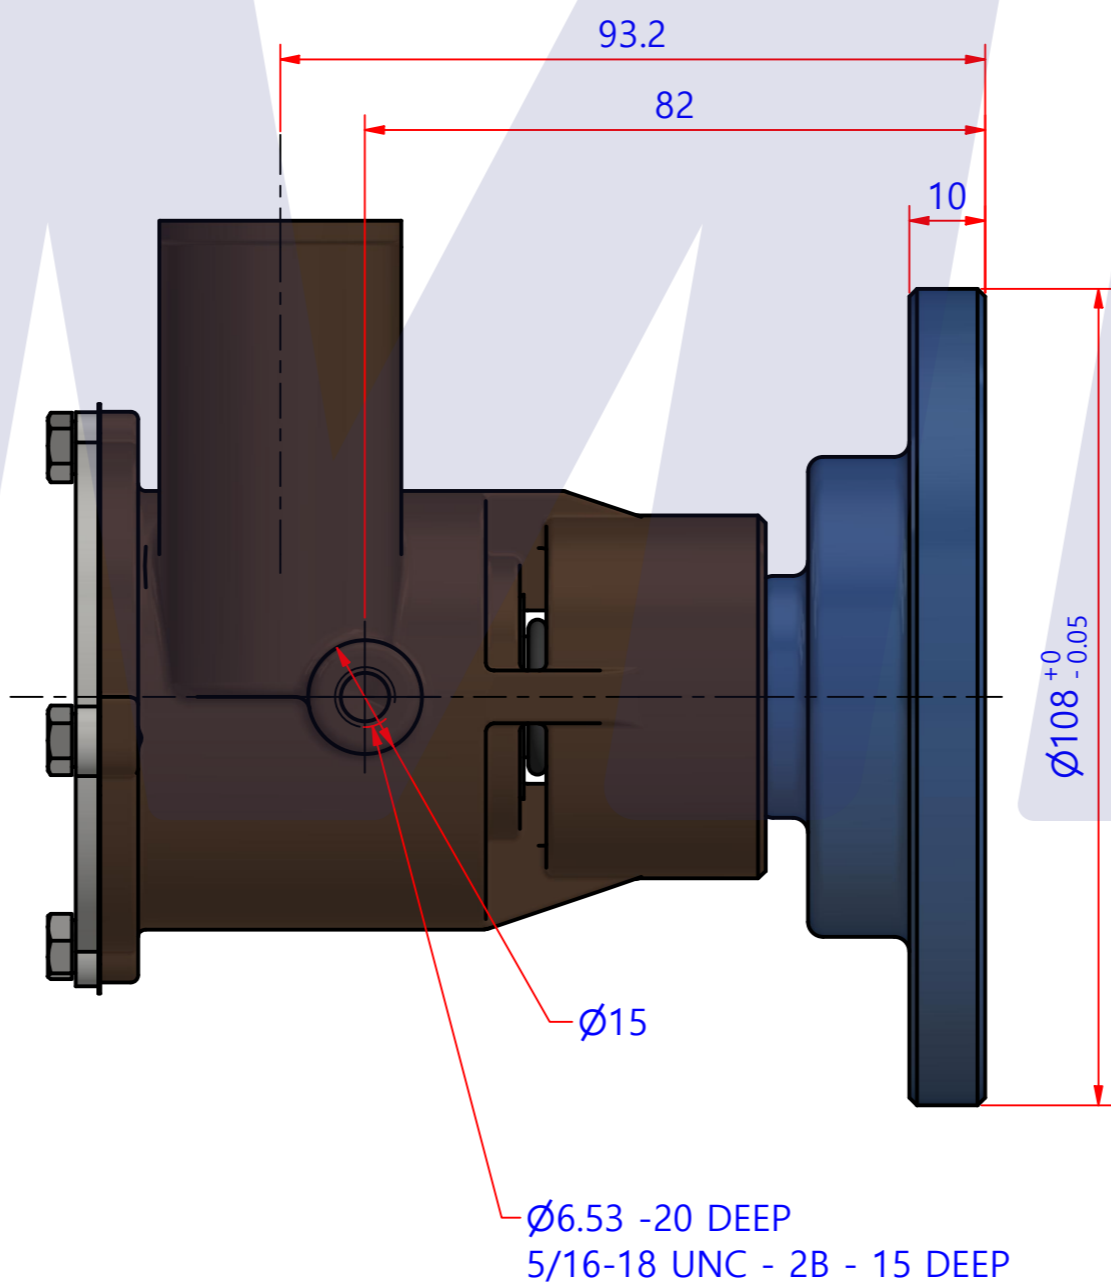

PART LIST					
No.	QTY	PART NUMBER	PART NAME	MAT	DESCRIPTION
1	1	PUA0178	PUMP ASSY		JPR-CP25UH

Drawing by M.J.KANG	Checked by C.I. JEON	Approved by - date	Model Name JPR-CP25UH	Date 2018-07-11	Scale 1:1
			PUMP ASSY		
			PART NUMBER PUA0178(0)	Edition 0	Sheet A2

품 번	PUA0178
품 명	JPR-CP25UH

A: MAJOR KIT B: MINOR KIT C: IMPELLER KIT

No.	QTY	PART NUMBER	PART NAME	A (JSK0148)	B (JSM0148)	C (JIKJMP016)
1	2	BER0045	BEARING	X		
2	4	BOL0163	HEX BOLT	X	X	
3	1	COV0062	COVER	X	X	
4	1	GAK0061	GASKET	X	X	X
5	1	7136-01	RUBBER IMPELLER	X	X	X
6	1	ORG0044	O-RING	X	X	
7	1	PBC0273	PUMP CASING			
8	1	PUL0043	CARRIER	X		
9	1	RET0013	RETAINER	X	X	
10	1	SHA0162	SHAFT	X		
11	1	SNP0009	SNAP-RING	X		

The Only One

JMP

부품 리스트					
항목	수량	부품번호	주제	재질	설명
1	1	PUA0178	PUMP ASSY		JPR-CP25UH

Drawing by	Checked by	Approved by - date	Model Name	Date	Scale
M.J.KANG	C.I. JEON		JPR-CP25UH	2018-08-17	1 : 1
			PUMP PARTS VIEW		
			PART NUMBER	Edition	Sheet
			PUA0178(0)	0	A2