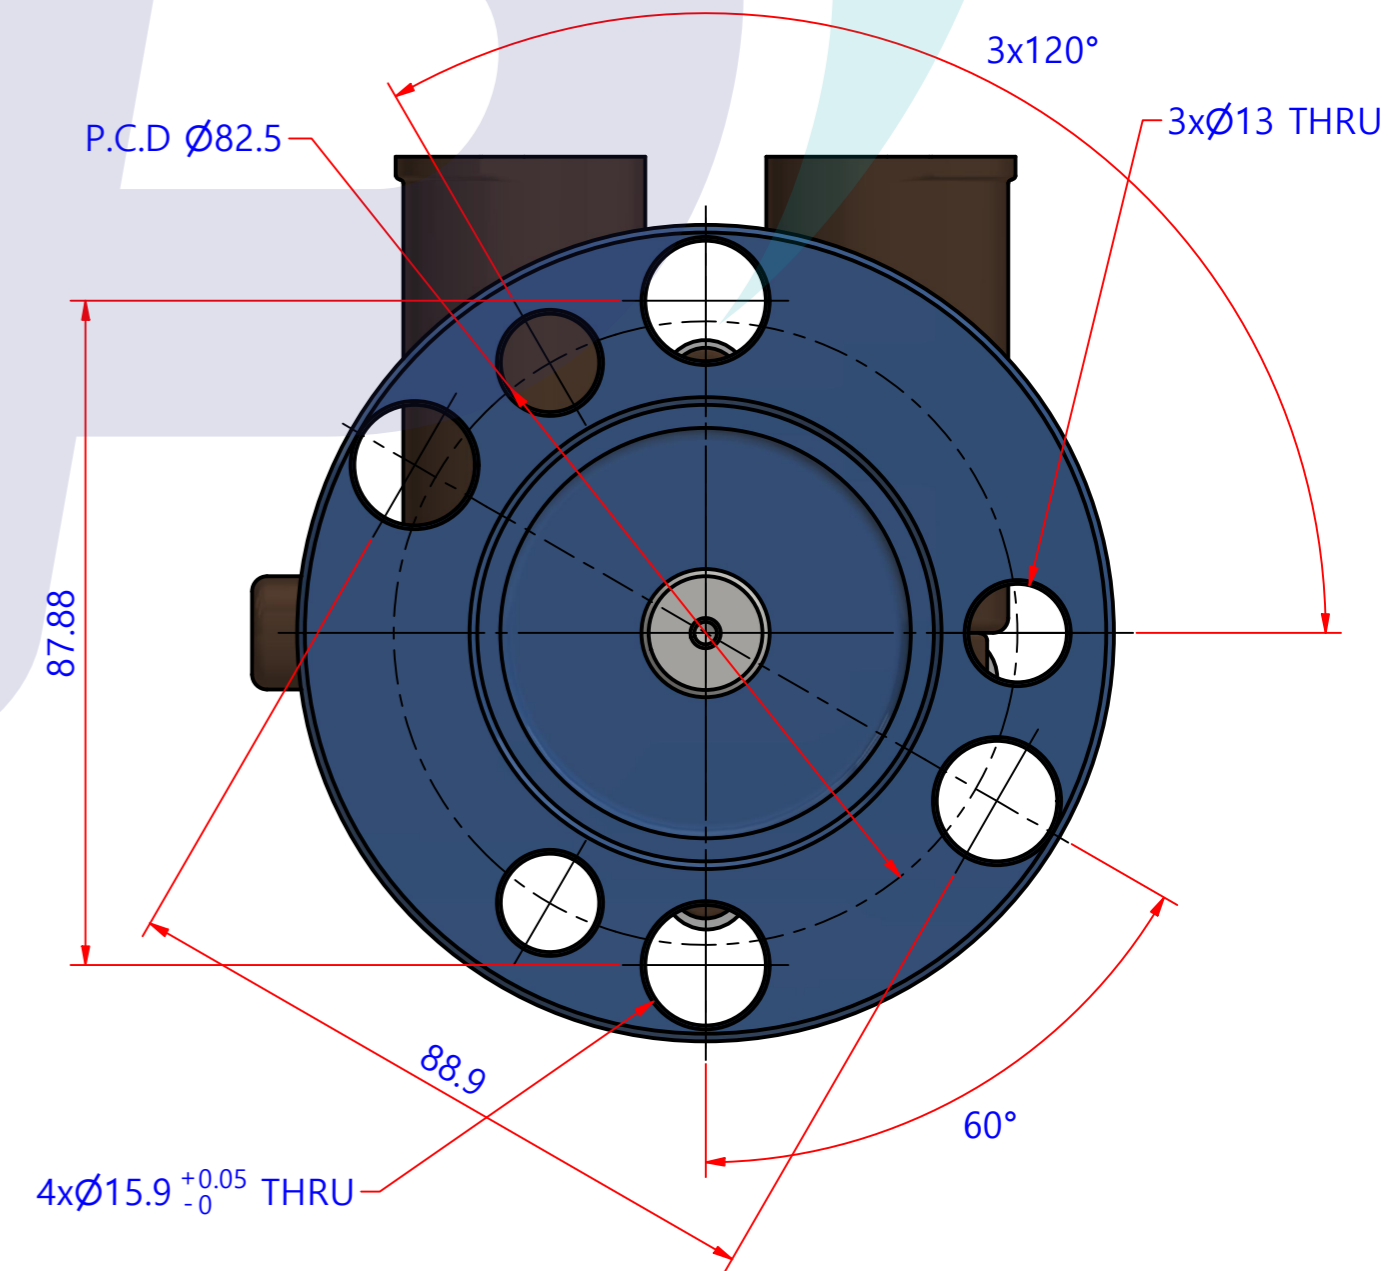

PART LIST					
No.	QTY	PART NUMBER	PART NAME	MAT	DESCRIPTION
1	1	PUA0178	PUMP ASSY		JPR-CP25UH

Drawing by M.J.KANG	Checked by C.I. JEON	Approved by - date	Model Name JPR-CP25UH	Date 2018-07-11	Scale 1:1
			PUMP ASSY		
			PART NUMBER PUA0178(0)	Edition 0	Sheet A2

품 번	PUA0178
품 명	JPR-CP25UH

A: MAJOR KIT B: MINOR KIT C: IMPELLER KIT

No.	QTY	PART NUMBER	PART NAME	A (JSK0148)	B (JSM0148)	C (JIKJMP016)
1	2	BER0045	BEARING	X		
2	4	BOL0163	HEX BOLT	X	X	
3	1	COV0062	COVER	X	X	
4	1	GAK0061	GASKET	X	X	X
5	1	7136-01	RUBBER IMPELLER	X	X	X
6	1	ORG0044	O-RING	X	X	
7	1	PBC0273	PUMP CASING			
8	1	PUL0043	CARRIER	X		
9	1	RET0013	RETAINER	X	X	
10	1	SHA0162	SHAFT	X		
11	1	SNP0009	SNAP-RING	X		

The Only One

JMP

부품 리스트					
항목	수량	부품번호	주제	재질	설명
1	1	PUA0178	PUMP ASSY		JPR-CP25UH

Drawing by	Checked by	Approved by - date	Model Name	Date	Scale
M.J.KANG	C.I. JEON		JPR-CP25UH	2018-08-17	1 : 1
			PUMP PARTS VIEW		
			PART NUMBER	Edition	Sheet
			PUA0178(0)	0	A2