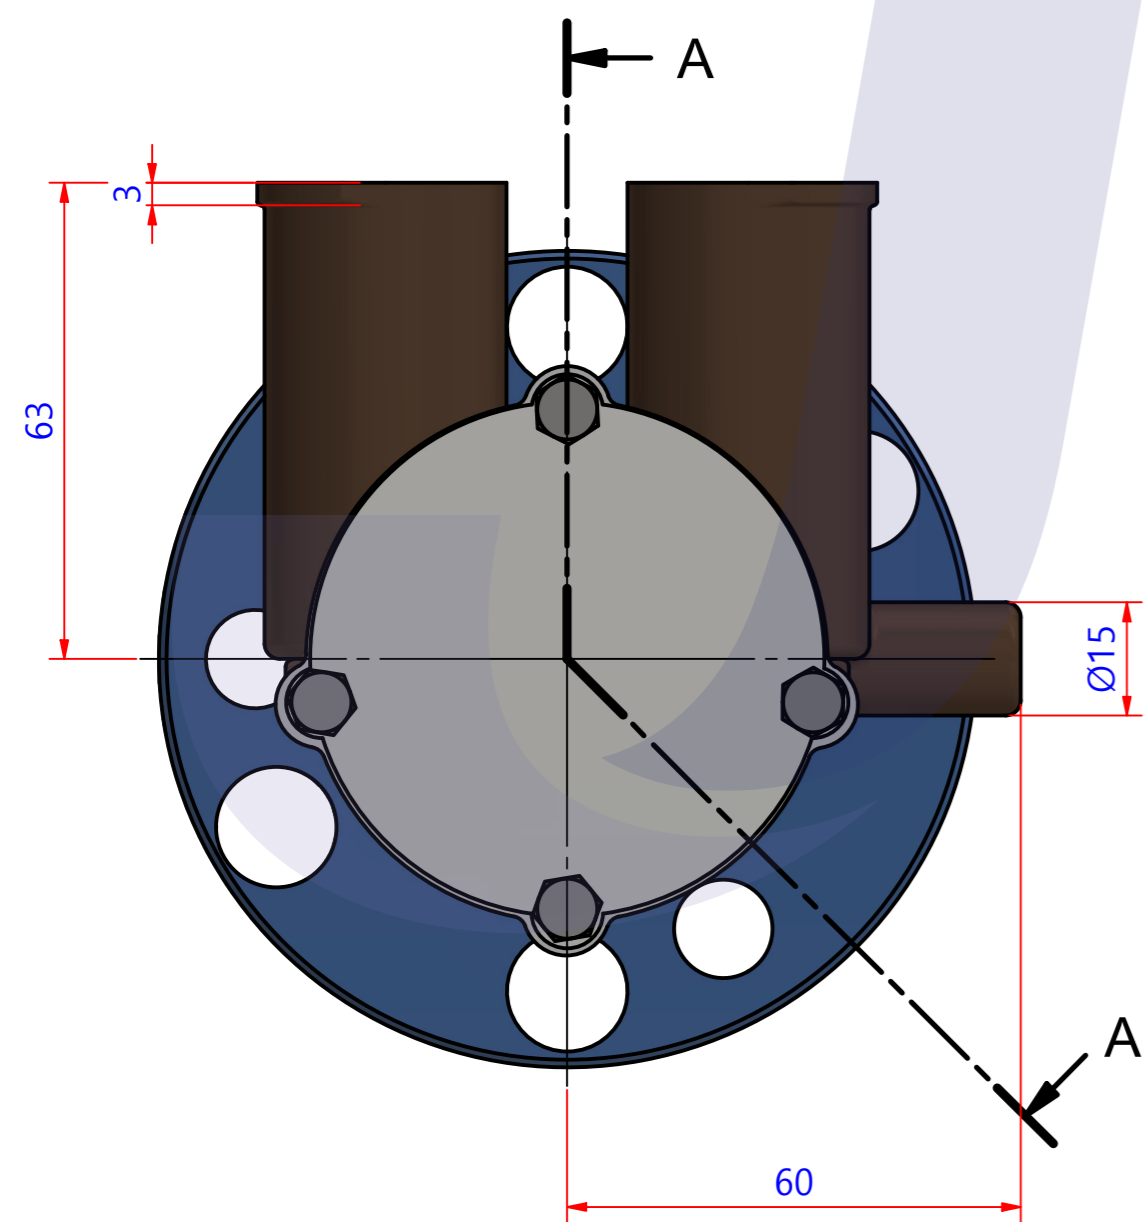

PART LIST					
No.	QTY	PART NUMBER	PART NAME	MAT	DESCRIPTION
1	1	PUA0178	PUMP ASSY		JPR-CP25UH

Drawing by M.J.KANG	Checked by C.I. JEON	Approved by - date	Model Name JPR-CP25UH	Date 2018-07-11	Scale 1:1
			PUMP ASSY		
			PART NUMBER PUA0178(0)	Edition 0	Sheet A2

품 번	PUA0178
품 명	JPR-CP25UH

A: MAJOR KIT B: MINOR KIT C: IMPELLER KIT

No.	QTY	PART NUMBER	PART NAME	A (JSK0148)	B (JSM0148)	C (JIKJMP016)
1	2	BER0045	BEARING	X		
2	4	BOL0163	HEX BOLT	X	X	
3	1	COV0062	COVER	X	X	
4	1	GAK0061	GASKET	X	X	X
5	1	7136-01	RUBBER IMPELLER	X	X	X
6	1	ORG0044	O-RING	X	X	
7	1	PBC0273	PUMP CASING			
8	1	PUL0043	CARRIER	X		
9	1	RET0013	RETAINER	X	X	
10	1	SHA0162	SHAFT	X		
11	1	SNP0009	SNAP-RING	X		

The Only One

JMP

부품 리스트					
항목	수량	부품번호	주제	재질	설명
1	1	PUA0178	PUMP ASSY		JPR-CP25UH

Drawing by	Checked by	Approved by - date	Model Name	Date	Scale
M.J.KANG	C.I. JEON		JPR-CP25UH	2018-08-17	1 : 1
			PUMP PARTS VIEW		
			PART NUMBER	Edition	Sheet
			PUA0178(0)	0	A2