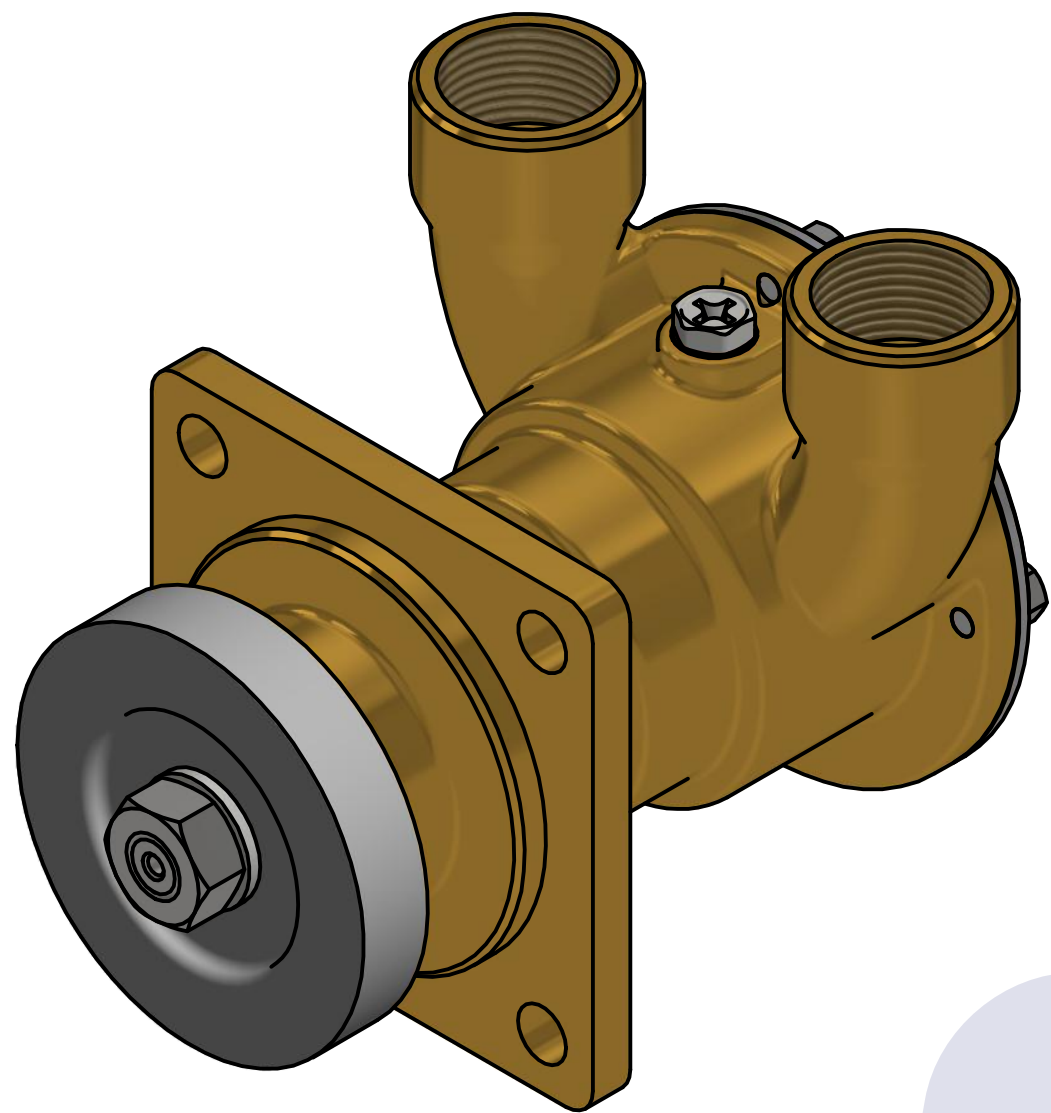

부품 리스트					
항목	수량	부품번호	주제	재질	설명
1	1	PUA0213	PUMP ASSY		JPR-CT0150

Drawing by	Checked by	Approved by - date	Model Name	Date	Scale
M.J.KANG	C.I. JEON		JPR-CT0150	2019-11-15	1:1
			PUMP ASSY		
			PART NUMBER	Edition	Sheet
			PUA0213(0)	0	A2

품 번	PUA0213
품 명	JPR-CT0150

A: MAJOR KIT B: MINOR KIT C: CAM SET D: M-SEAL SET E: IMPELLER KIT

No.	QTY	PART NUMBER	PART NAME	A (JSK0168)	B (JSM0168)	C (CAMSET0053)	D (MCSSET0008)	E (JIKJMP013)
1	2	BER0046	BEARING	X				
2	1	BOL0018	NUT	X				
3	1	BOL0033	FLAT WASHER	X				
4	1	BOL0080	HEX SCREW	X	X	X		
5	4	BOL0163	HEX SCREW	X	X			
6	1	CAM0049	CAM	X	X	X		
7	1	COV0074	COVER	X	X			
8	1	GAK0009	FIBER GASKET	X	X	X		
9	1	GEA0042	GEAR					
10	1	7100-01	RUBBER IMPELLER	X	X			X
11	1	KEY0039	KEY	X				
12	1	MCS0013	CERAMICS	X	X		X	
13	1	MCS0016	CARBON	X	X		X	
14	1	ORG0061	O-RING	X	X			X
15	1	PBC0310	PUMP CASING					
16	1	RET0013	RETAINER	X				
17	1	SHA0190	SHAFT	X				
18	1	SNP0006	SNAP-RING	X	X			
19	1	SNP0022	SNAP-RING	X				
20	1	WER0006	WEAR PLATE	X	X			

부품 리스트					
항목	수량	부품번호	주제	재질	설명
1	1	PUA0213	PUMP ASSY		JPR-CT0150

Drawing by	Checked by	Approved by - date	Model Name	Date	Scale
M.J.KANG	C.I, JEON		JPR-CT0150	2020-01-03	1:1
			PUMP PARTS VIEW		
			PART NUMBER	Edition	Sheet
			PUA0213(0)	0	A2