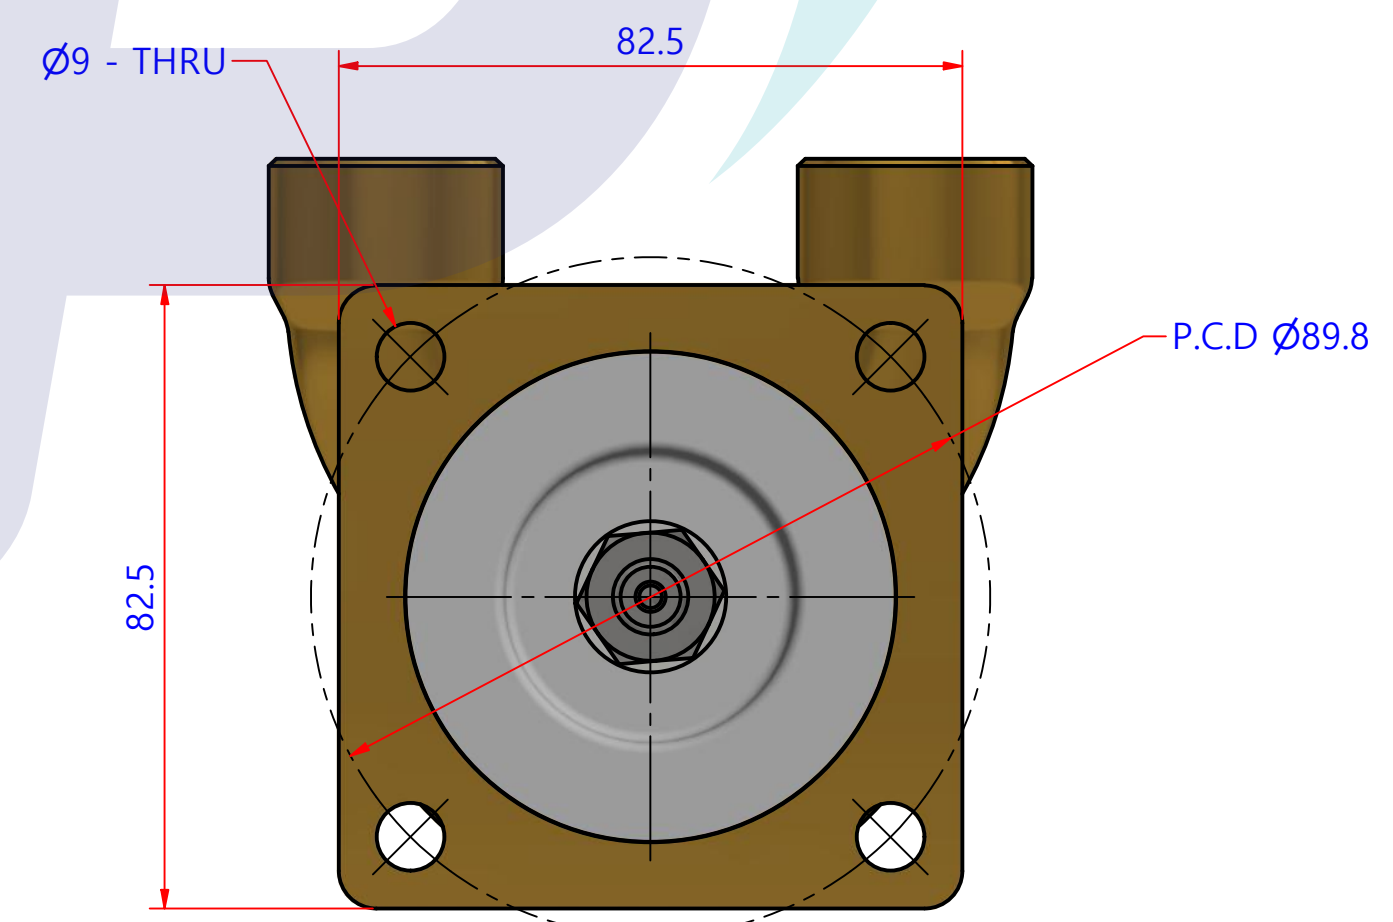

부품 리스트					
항목	수량	부품번호	주제	재질	설명
1	1	PUA0213	PUMP ASSY		JPR-CT0150

Drawing by	Checked by	Approved by - date	Model Name	Date	Scale
M.J.KANG	C.I. JEON		JPR-CT0150	2019-11-15	1:1
			PUMP ASSY		
			PART NUMBER	Edition	Sheet
			PUA0213(0)	0	A2

품 번	PUA0213
품 명	JPR-CT0150

A: MAJOR KIT B: MINOR KIT C: CAM SET D: M-SEAL SET E: IMPELLER KIT

No.	QTY	PART NUMBER	PART NAME	A (JSK0168)	B (JSM0168)	C (CAMSET0053)	D (MCSSET0008)	E (JIKJMP013)
1	2	BER0046	BEARING	X				
2	1	BOL0018	NUT	X				
3	1	BOL0033	FLAT WASHER	X				
4	1	BOL0080	HEX SCREW	X	X	X		
5	4	BOL0163	HEX SCREW	X	X			
6	1	CAM0049	CAM	X	X	X		
7	1	COV0074	COVER	X	X			
8	1	GAK0009	FIBER GASKET	X	X	X		
9	1	GEA0042	GEAR					
10	1	7100-01	RUBBER IMPELLER	X	X			X
11	1	KEY0039	KEY	X				
12	1	MCS0013	CERAMICS	X	X		X	
13	1	MCS0016	CARBON	X	X		X	
14	1	ORG0061	O-RING	X	X			X
15	1	PBC0310	PUMP CASING					
16	1	RET0013	RETAINER	X				
17	1	SHA0190	SHAFT	X				
18	1	SNP0006	SNAP-RING	X	X			
19	1	SNP0022	SNAP-RING	X				
20	1	WER0006	WEAR PLATE	X	X			

부품 리스트					
항목	수량	부품번호	주제	재질	설명
1	1	PUA0213	PUMP ASSY		JPR-CT0150

Drawing by	Checked by	Approved by - date	Model Name	Date	Scale
M.J.KANG	C.I, JEON		JPR-CT0150	2020-01-03	1:1
			PUMP PARTS VIEW		
			PART NUMBER	Edition	Sheet
			PUA0213(0)	0	A2