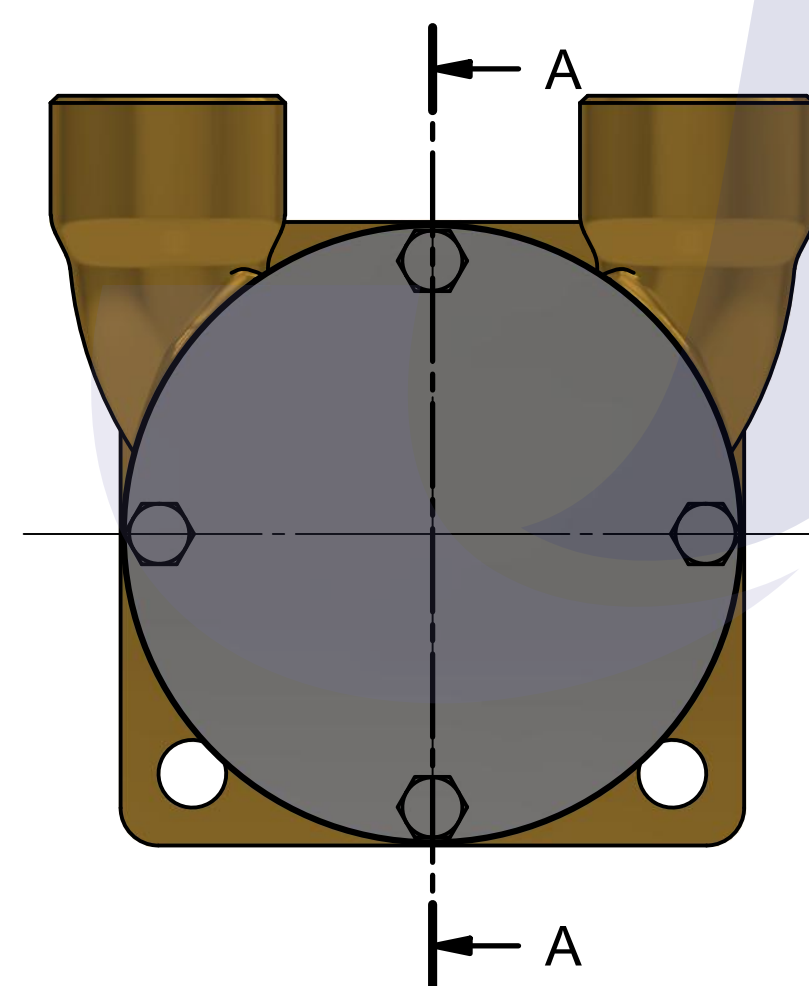

부품 리스트					
항목	수량	부품번호	주제	재질	설명
1	1	PUA0213	PUMP ASSY		JPR-CT0150

Drawing by	Checked by	Approved by - date	Model Name	Date	Scale
M.J.KANG	C.I. JEON		JPR-CT0150	2019-11-15	1:1
			PUMP ASSY		
			PART NUMBER	Edition	Sheet
			PUA0213(0)	0	A2

품 번	PUA0213
품 명	JPR-CT0150

A: MAJOR KIT B: MINOR KIT C: CAM SET D: M-SEAL SET E: IMPELLER KIT

No.	QTY	PART NUMBER	PART NAME	A (JSK0168)	B (JSM0168)	C (CAMSET0053)	D (MCSSET0008)	E (JIKJMP013)
1	2	BER0046	BEARING	X				
2	1	BOL0018	NUT	X				
3	1	BOL0033	FLAT WASHER	X				
4	1	BOL0080	HEX SCREW	X	X	X		
5	4	BOL0163	HEX SCREW	X	X			
6	1	CAM0049	CAM	X	X	X		
7	1	COV0074	COVER	X	X			
8	1	GAK0009	FIBER GASKET	X	X	X		
9	1	GEA0042	GEAR					
10	1	7100-01	RUBBER IMPELLER	X	X			X
11	1	KEY0039	KEY	X				
12	1	MCS0013	CERAMICS	X	X		X	
13	1	MCS0016	CARBON	X	X		X	
14	1	ORG0061	O-RING	X	X			X
15	1	PBC0310	PUMP CASING					
16	1	RET0013	RETAINER	X				
17	1	SHA0190	SHAFT	X				
18	1	SNP0006	SNAP-RING	X	X			
19	1	SNP0022	SNAP-RING	X				
20	1	WER0006	WEAR PLATE	X	X			

부품 리스트					
항목	수량	부품번호	주제	재질	설명
1	1	PUA0213	PUMP ASSY		JPR-CT0150

Drawing by	Checked by	Approved by - date	Model Name	Date	Scale
M.J.KANG	C.I, JEON		JPR-CT0150	2020-01-03	1:1
			PUMP PARTS VIEW		
			PART NUMBER	Edition	Sheet
			PUA0213(0)	0	A2