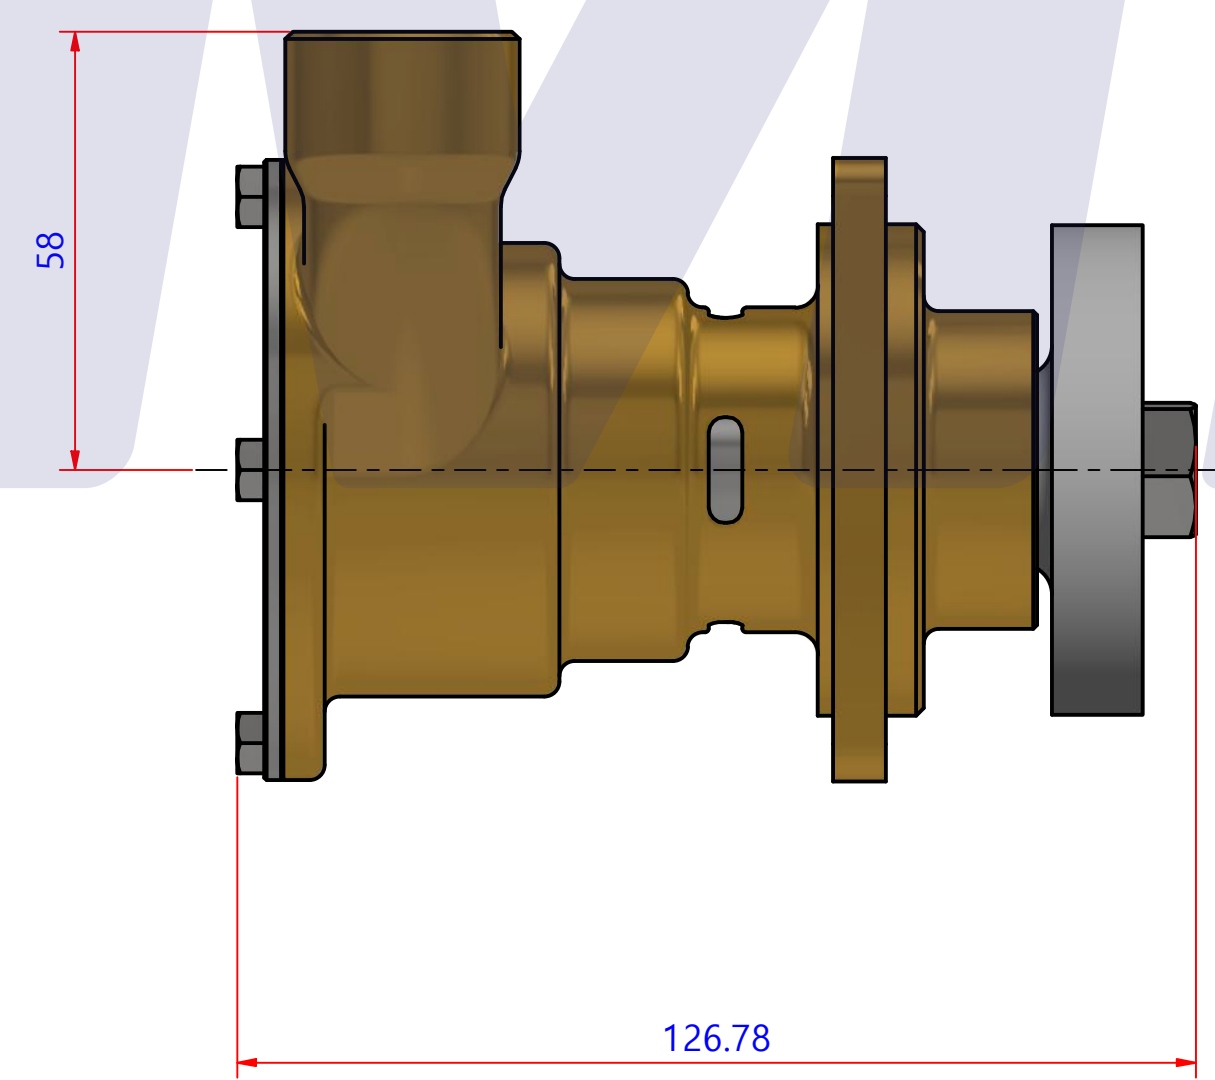

부품 리스트					
항목	수량	부품번호	주제	재질	설명
1	1	PUA0213	PUMP ASSY		JPR-CT0150

Drawing by	Checked by	Approved by - date	Model Name	Date	Scale
M.J.KANG	C.I. JEON		JPR-CT0150	2019-11-15	1:1
			PUMP ASSY		
			PART NUMBER	Edition	Sheet
			PUA0213(0)	0	A2

품 번	PUA0213
품 명	JPR-CT0150

A: MAJOR KIT B: MINOR KIT C: CAM SET D: M-SEAL SET E: IMPELLER KIT

No.	QTY	PART NUMBER	PART NAME	A (JSK0168)	B (JSM0168)	C (CAMSET0053)	D (MCSSET0008)	E (JIKJMP013)
1	2	BER0046	BEARING	X				
2	1	BOL0018	NUT	X				
3	1	BOL0033	FLAT WASHER	X				
4	1	BOL0080	HEX SCREW	X	X	X		
5	4	BOL0163	HEX SCREW	X	X			
6	1	CAM0049	CAM	X	X	X		
7	1	COV0074	COVER	X	X			
8	1	GAK0009	FIBER GASKET	X	X	X		
9	1	GEA0042	GEAR					
10	1	7100-01	RUBBER IMPELLER	X	X			X
11	1	KEY0039	KEY	X				
12	1	MCS0013	CERAMICS	X	X		X	
13	1	MCS0016	CARBON	X	X		X	
14	1	ORG0061	O-RING	X	X			X
15	1	PBC0310	PUMP CASING					
16	1	RET0013	RETAINER	X				
17	1	SHA0190	SHAFT	X				
18	1	SNP0006	SNAP-RING	X	X			
19	1	SNP0022	SNAP-RING	X				
20	1	WER0006	WEAR PLATE	X	X			

부품 리스트					
항목	수량	부품번호	주제	재질	설명
1	1	PUA0213	PUMP ASSY		JPR-CT0150

Drawing by	Checked by	Approved by - date	Model Name	Date	Scale
M.J.KANG	C.I, JEON		JPR-CT0150	2020-01-03	1:1
			PUMP PARTS VIEW		
			PART NUMBER	Edition	Sheet
			PUA0213(0)	0	A2