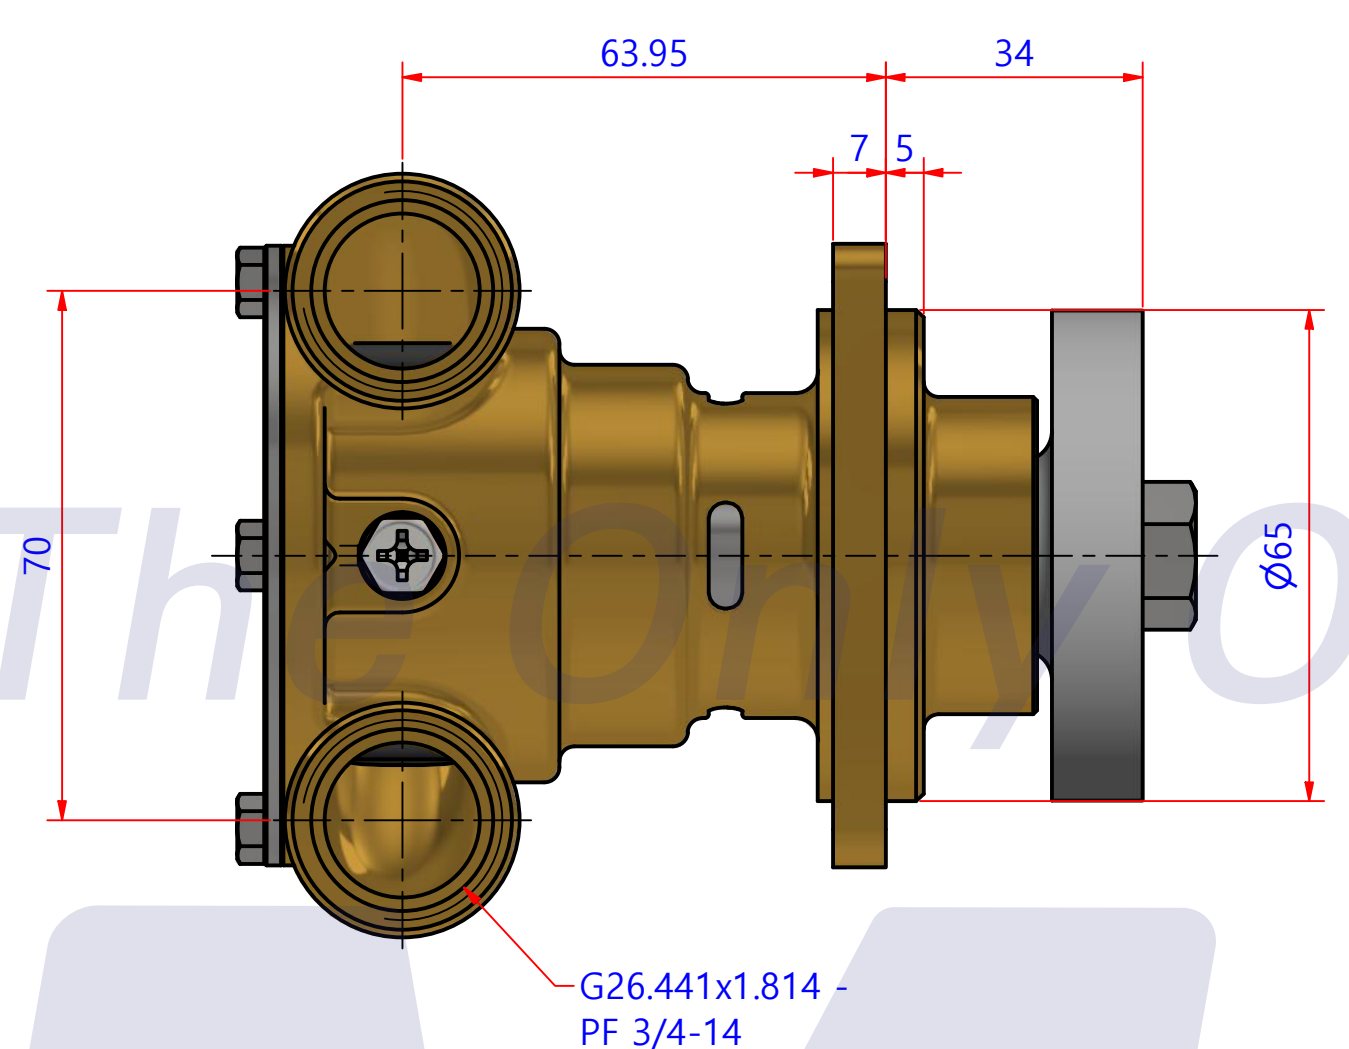

부품 리스트					
항목	수량	부품번호	주제	재질	설명
1	1	PUA0213	PUMP ASSY		JPR-CT0150

Drawing by	Checked by	Approved by - date	Model Name	Date	Scale
M.J.KANG	C.I. JEON		JPR-CT0150	2019-11-15	1:1
			PUMP ASSY		
			PART NUMBER	Edition	Sheet
			PUA0213(0)	0	A2

품 번	PUA0213
품 명	JPR-CT0150

A: MAJOR KIT B: MINOR KIT C: CAM SET D: M-SEAL SET E: IMPELLER KIT

No.	QTY	PART NUMBER	PART NAME	A (JSK0168)	B (JSM0168)	C (CAMSET0053)	D (MCSSET0008)	E (JIKJMP013)
1	2	BER0046	BEARING	X				
2	1	BOL0018	NUT	X				
3	1	BOL0033	FLAT WASHER	X				
4	1	BOL0080	HEX SCREW	X	X	X		
5	4	BOL0163	HEX SCREW	X	X			
6	1	CAM0049	CAM	X	X	X		
7	1	COV0074	COVER	X	X			
8	1	GAK0009	FIBER GASKET	X	X	X		
9	1	GEA0042	GEAR					
10	1	7100-01	RUBBER IMPELLER	X	X			X
11	1	KEY0039	KEY	X				
12	1	MCS0013	CERAMICS	X	X		X	
13	1	MCS0016	CARBON	X	X		X	
14	1	ORG0061	O-RING	X	X			X
15	1	PBC0310	PUMP CASING					
16	1	RET0013	RETAINER	X				
17	1	SHA0190	SHAFT	X				
18	1	SNP0006	SNAP-RING	X	X			
19	1	SNP0022	SNAP-RING	X				
20	1	WER0006	WEAR PLATE	X	X			

부품 리스트					
항목	수량	부품번호	주제	재질	설명
1	1	PUA0213	PUMP ASSY		JPR-CT0150

Drawing by	Checked by	Approved by - date	Model Name	Date	Scale
M.J.KANG	C.I, JEON		JPR-CT0150	2020-01-03	1:1
			PUMP PARTS VIEW		
			PART NUMBER	Edition	Sheet
			PUA0213(0)	0	A2