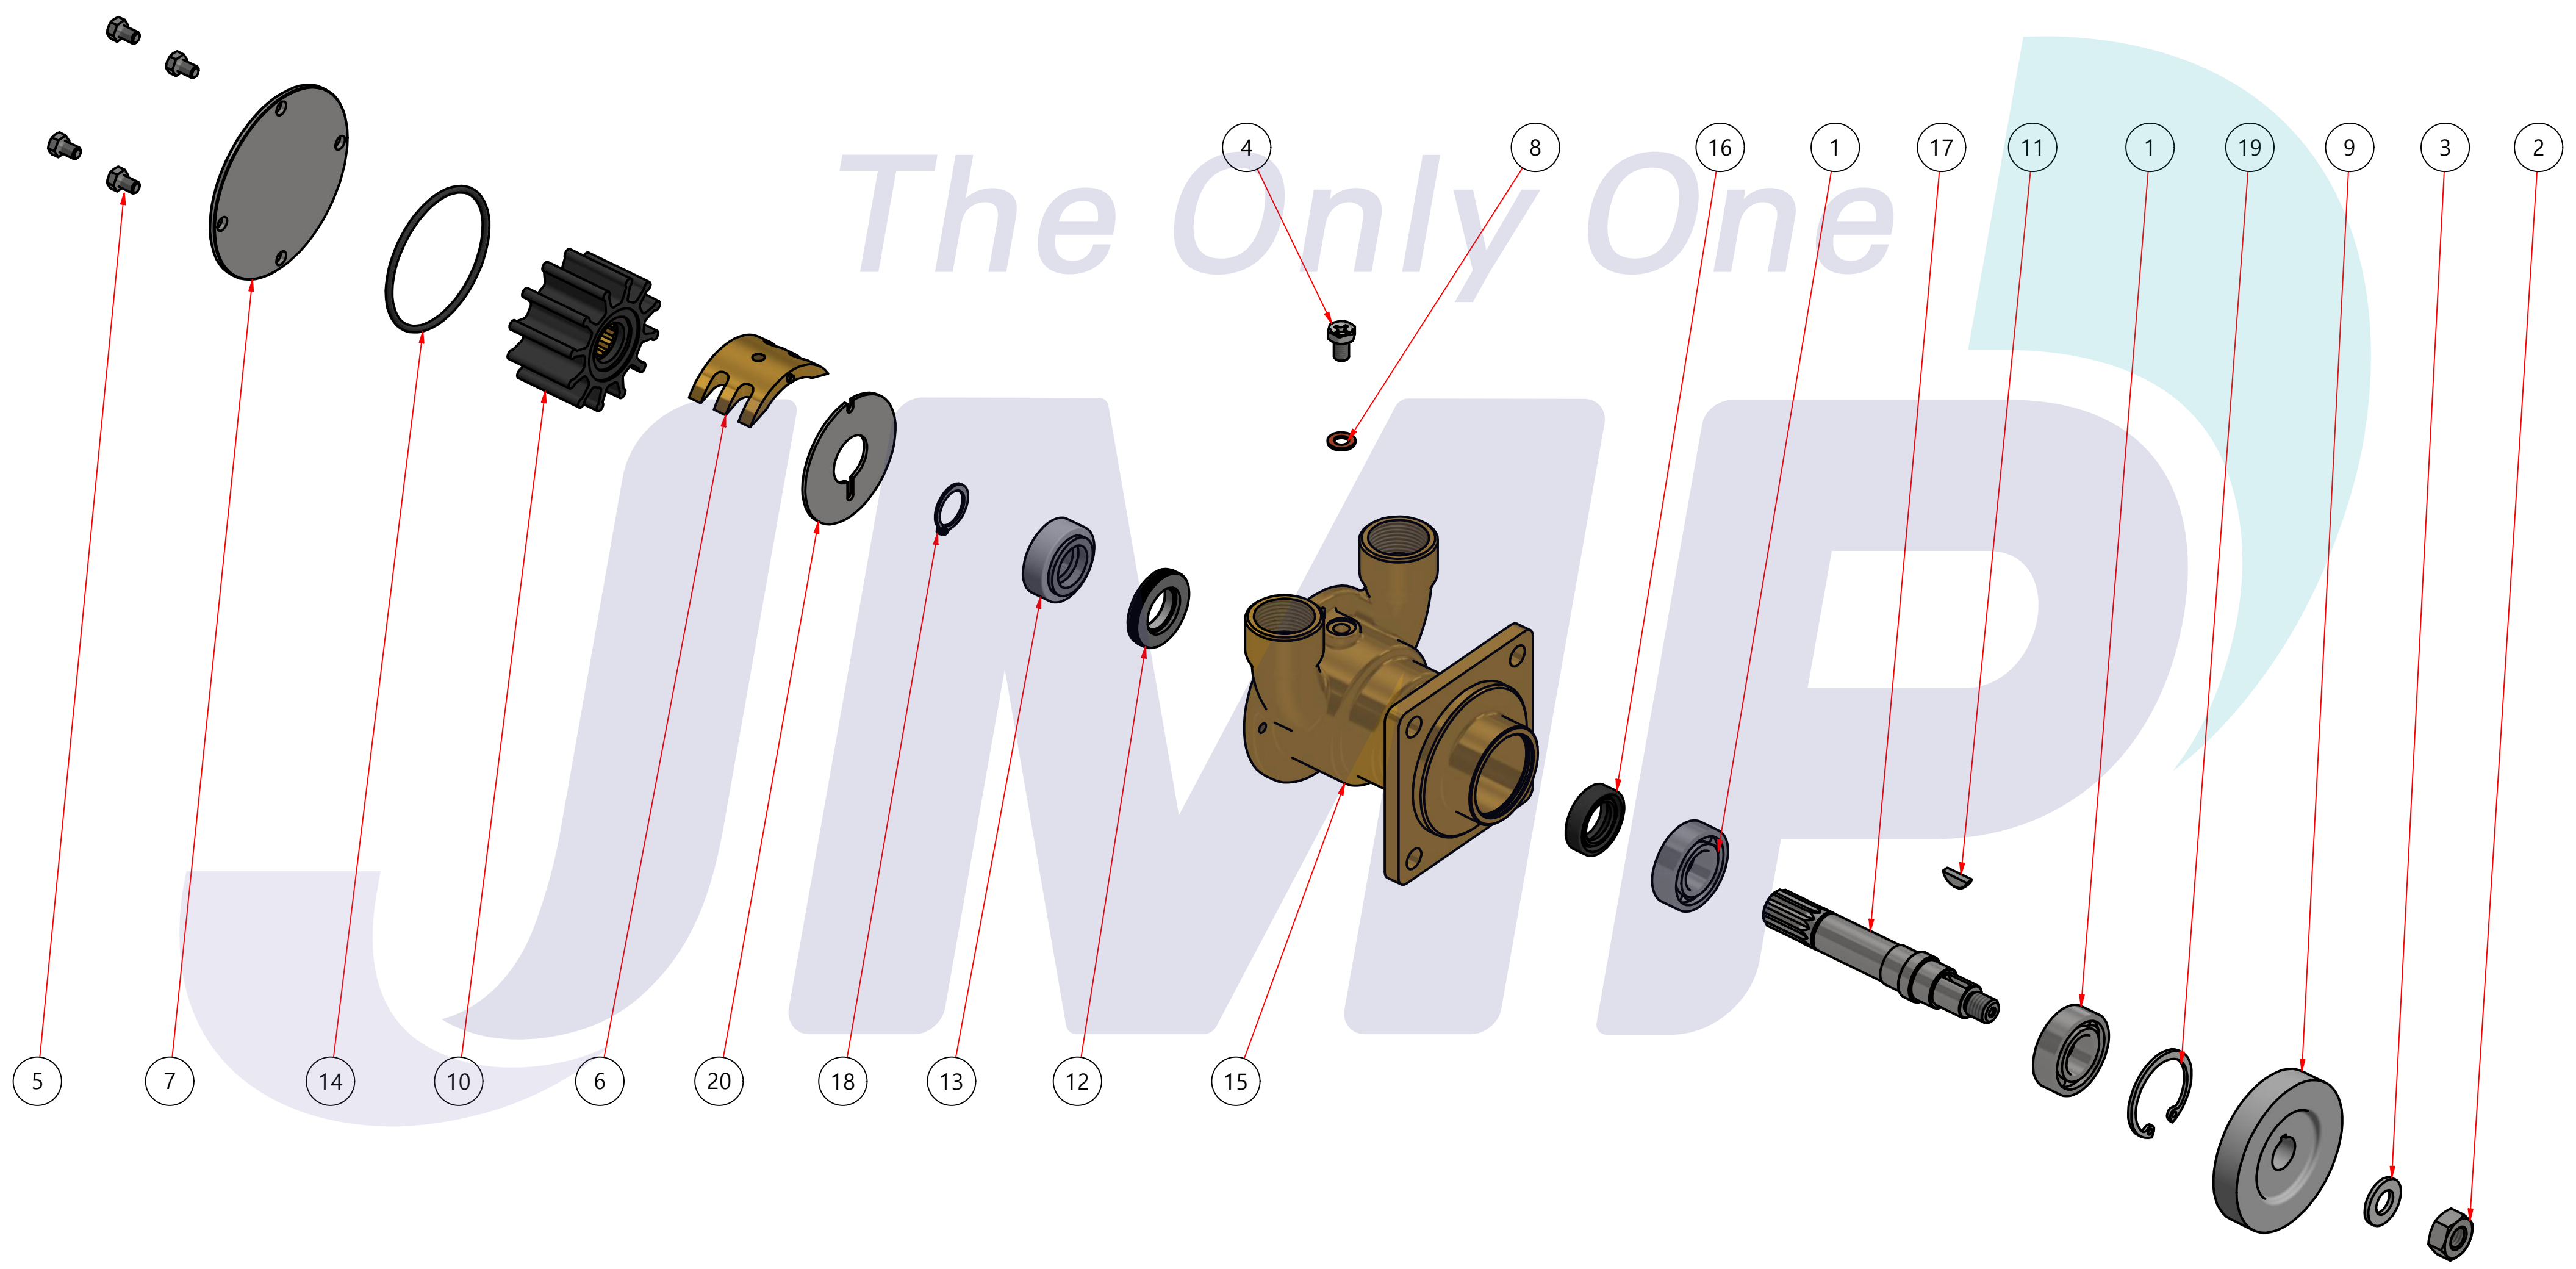

부품 리스트					
항목	수량	부품번호	주제	재질	설명
1	1	PUA0213	PUMP ASSY		JPR-CT0150

Drawing by	Checked by	Approved by - date	Model Name	Date	Scale
M.J.KANG	C.I. JEON		JPR-CT0150	2019-11-15	1:1
			PUMP ASSY		
			PART NUMBER	Edition	Sheet
			PUA0213(0)	0	A2

품 번	PUA0213
품 명	JPR-CT0150

A: MAJOR KIT B: MINOR KIT C: CAM SET D: M-SEAL SET E: IMPELLER KIT

No.	QTY	PART NUMBER	PART NAME	A (JSK0168)	B (JSM0168)	C (CAMSET0053)	D (MCSSET0008)	E (JIKJMP013)
1	2	BER0046	BEARING	X				
2	1	BOL0018	NUT	X				
3	1	BOL0033	FLAT WASHER	X				
4	1	BOL0080	HEX SCREW	X	X	X		
5	4	BOL0163	HEX SCREW	X	X			
6	1	CAM0049	CAM	X	X	X		
7	1	COV0074	COVER	X	X			
8	1	GAK0009	FIBER GASKET	X	X	X		
9	1	GEA0042	GEAR					
10	1	7100-01	RUBBER IMPELLER	X	X			X
11	1	KEY0039	KEY	X				
12	1	MCS0013	CERAMICS	X	X		X	
13	1	MCS0016	CARBON	X	X		X	
14	1	ORG0061	O-RING	X	X			X
15	1	PBC0310	PUMP CASING					
16	1	RET0013	RETAINER	X				
17	1	SHA0190	SHAFT	X				
18	1	SNP0006	SNAP-RING	X	X			
19	1	SNP0022	SNAP-RING	X				
20	1	WER0006	WEAR PLATE	X	X			

부품 리스트					
항목	수량	부품번호	주제	재질	설명
1	1	PUA0213	PUMP ASSY		JPR-CT0150

Drawing by	Checked by	Approved by - date	Model Name	Date	Scale
M.J.KANG	C.I, JEON		JPR-CT0150	2020-01-03	1:1
			PUMP PARTS VIEW		
			PART NUMBER	Edition	Sheet
			PUA0213(0)	0	A2