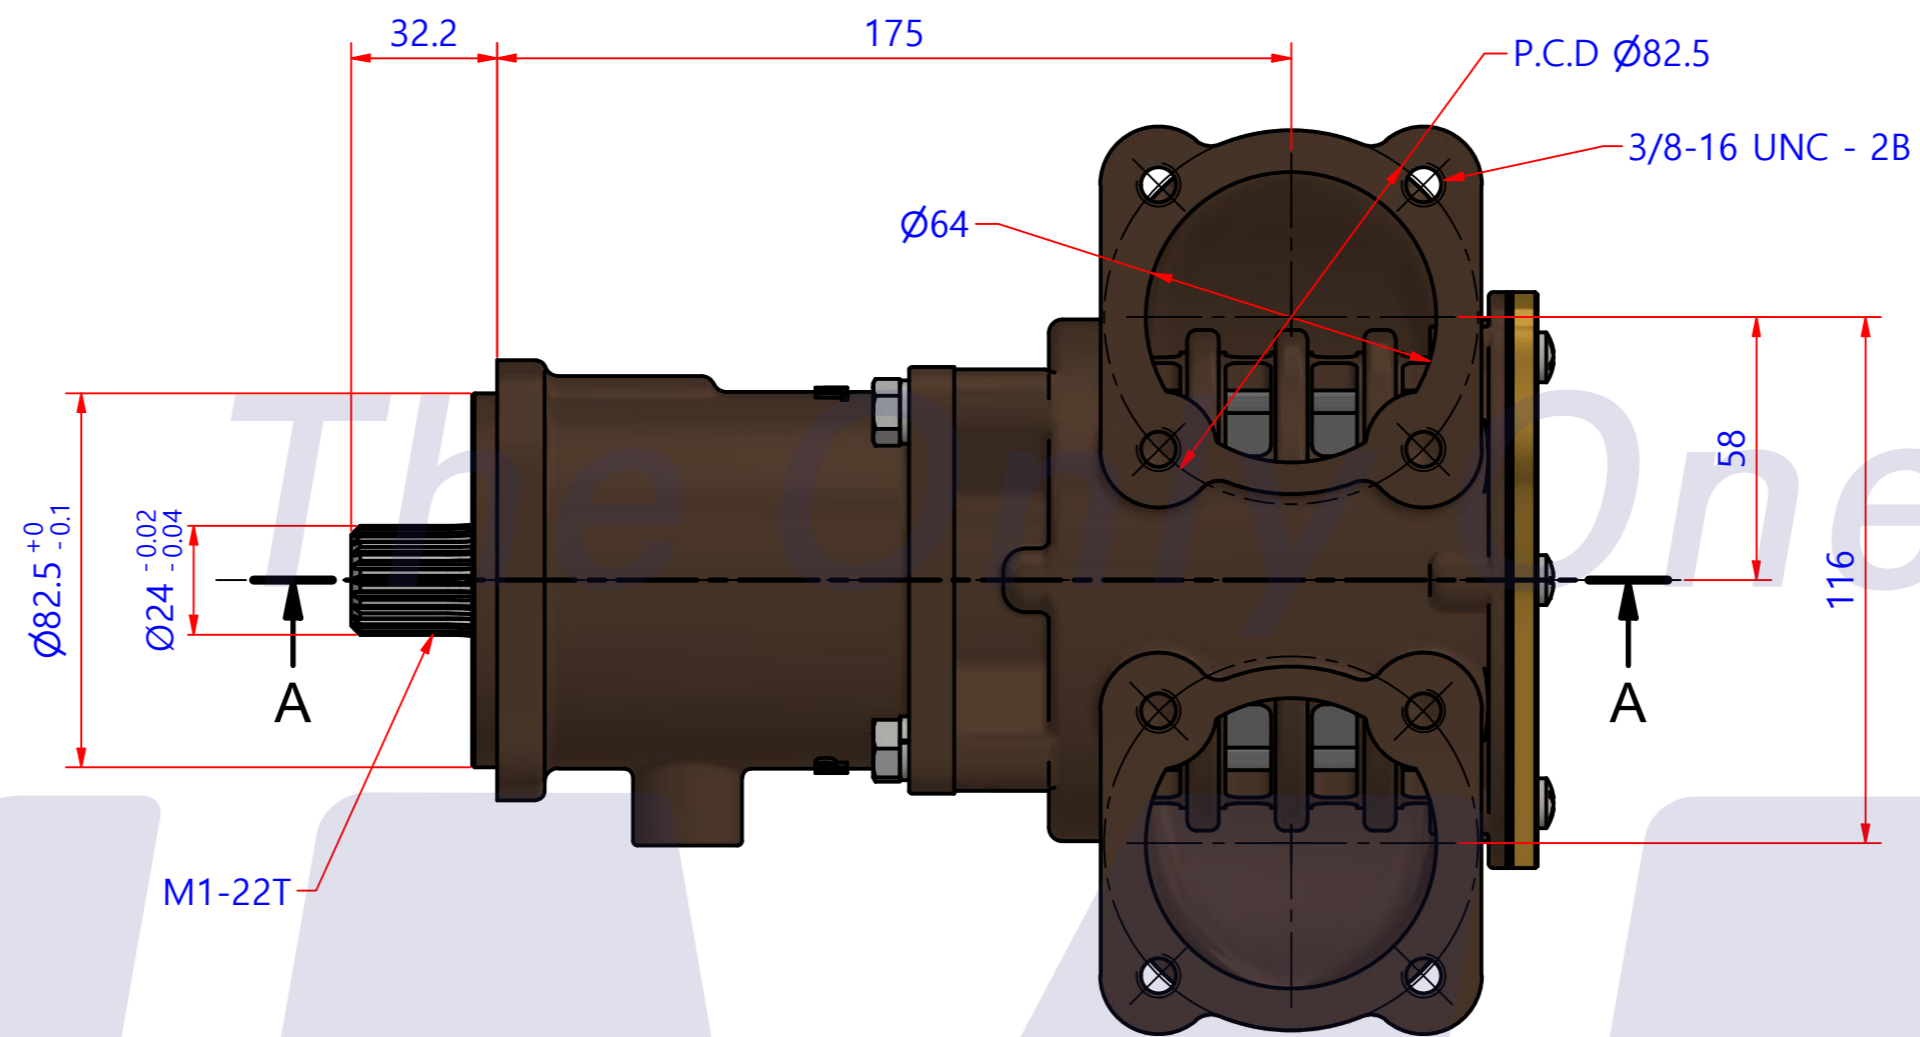

PART LIST					
No.	QTY	PART NUMBER	PART NAME	MAT	DESCRIPTION
1	1	PUA0077	PUMP ASSY		JPR-CT3406

Drawing by	Checked by	Approved by - date	Model Name	Date	Scale
강 명진	Y.D. JEON		JPR-CT3406	2012-02-23	1 : 1
			PUMP ASSY		
			PART NUMBER	Edition	Sheet
			PUA0077(0)	0	A2

품 번	PUA0077
품 명	JPR-CT3406

A: MAJOR KIT B: MINOR KIT C: CAM SET D: M-SEAL SET E: IMPELLER KIT

No.	QTY	PART NUMBER	PART NAME	A (JSK002601)	B (JSM0005)	C (CAMSET0018)	D (MCSSET0007)	E (JIKJMP045)
1	2	BER0005	BEARING	X				
2	6	BOL0005	SCREW	X	X			
3	4	BOL0016	HEX BOLT					
4	4	BOL0036	SPRING WASHER					
5	1	CAM0018	CAM	X	X	X		
6	1	COV0011	COVER	X	X			
7	1	GAK0008	GASKET	X	X			X
8	1	8300-01	RUBBER IMPELLER	X	X			X
9	1	MCS0010	CERAMIC	X	X		X	
10	1	MCS0014	CARBON	X	X		X	
11	1	PBC0134	PUMP CASING / BER					
12	1	PBC0135	PUMP CASING / IMP					
13	2	PIN0002	PIN	X (1)	X (1)			
14	1	RET001301	RETAINER	X				
15	1	SHA0046	SHAFT	X				
16	1	SLI0003	SLINGER	X				
17	1	SNP0008	SNAP-RING	X			X	
18	1	SNP0013	SNAP-RING	X				
19	2	WER0010	WEAR PLATE	X	X			

부품 리스트					
항목	수량	부품번호	주제	재질	설명
1	1	PUA0077	PUMP ASSY		JPR-CT3406

Drawing by C.H HWANG	Checked by C.I, JEON	Approved by - date	Model Name JPR-CT3406	Date 2020-09-03	Scale 0.33:1
			PUMP PARTS VIEW		
			PART NUMBER PUA0077(0)	Edition 0	Sheet A2