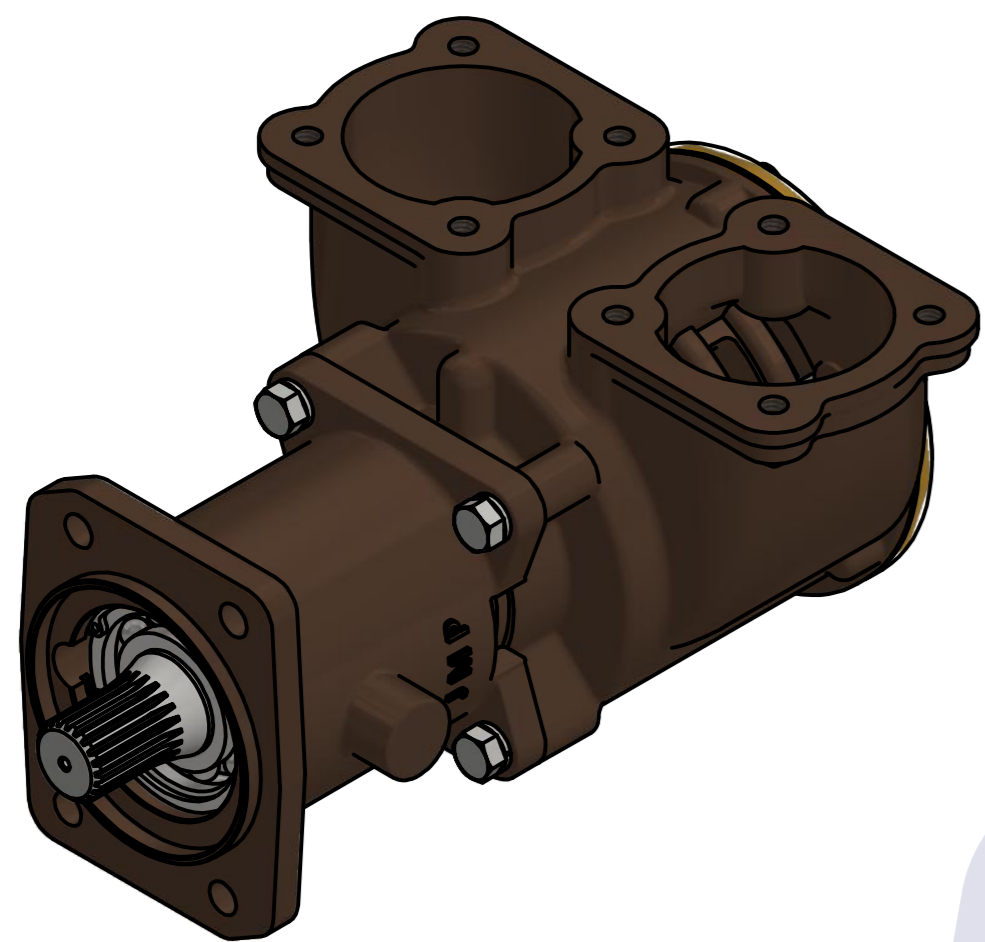

PART LIST					
No.	QTY	PART NUMBER	PART NAME	MAT	DESCRIPTION
1	1	PUA0077	PUMP ASSY		JPR-CT3406

Drawing by	Checked by	Approved by - date	Model Name	Date	Scale
강 명진	Y.D. JEON		JPR-CT3406	2012-02-23	1 : 1
			PUMP ASSY		
			PART NUMBER	Edition	Sheet
			PUA0077(0)	0	A2

품 번	PUA0077
품 명	JPR-CT3406

A: MAJOR KIT B: MINOR KIT C: CAM SET D: M-SEAL SET E: IMPELLER KIT

No.	QTY	PART NUMBER	PART NAME	A (JSK002601)	B (JSM0005)	C (CAMSET0018)	D (MCSSET0007)	E (JIKJMP045)
1	2	BER0005	BEARING	X				
2	6	BOL0005	SCREW	X	X			
3	4	BOL0016	HEX BOLT					
4	4	BOL0036	SPRING WASHER					
5	1	CAM0018	CAM	X	X	X		
6	1	COV0011	COVER	X	X			
7	1	GAK0008	GASKET	X	X			X
8	1	8300-01	RUBBER IMPELLER	X	X			X
9	1	MCS0010	CERAMIC	X	X		X	
10	1	MCS0014	CARBON	X	X		X	
11	1	PBC0134	PUMP CASING / BER					
12	1	PBC0135	PUMP CASING / IMP					
13	2	PIN0002	PIN	X (1)	X (1)			
14	1	RET001301	RETAINER	X				
15	1	SHA0046	SHAFT	X				
16	1	SLI0003	SLINGER	X				
17	1	SNP0008	SNAP-RING	X			X	
18	1	SNP0013	SNAP-RING	X				
19	2	WER0010	WEAR PLATE	X	X			

부품 리스트					
항목	수량	부품번호	주제	재질	설명
1	1	PUA0077	PUMP ASSY		JPR-CT3406

Drawing by C.H HWANG	Checked by C.I, JEON	Approved by - date	Model Name JPR-CT3406	Date 2020-09-03	Scale 0.33:1
			PUMP PARTS VIEW		
			PART NUMBER PUA0077(0)	Edition 0	Sheet A2