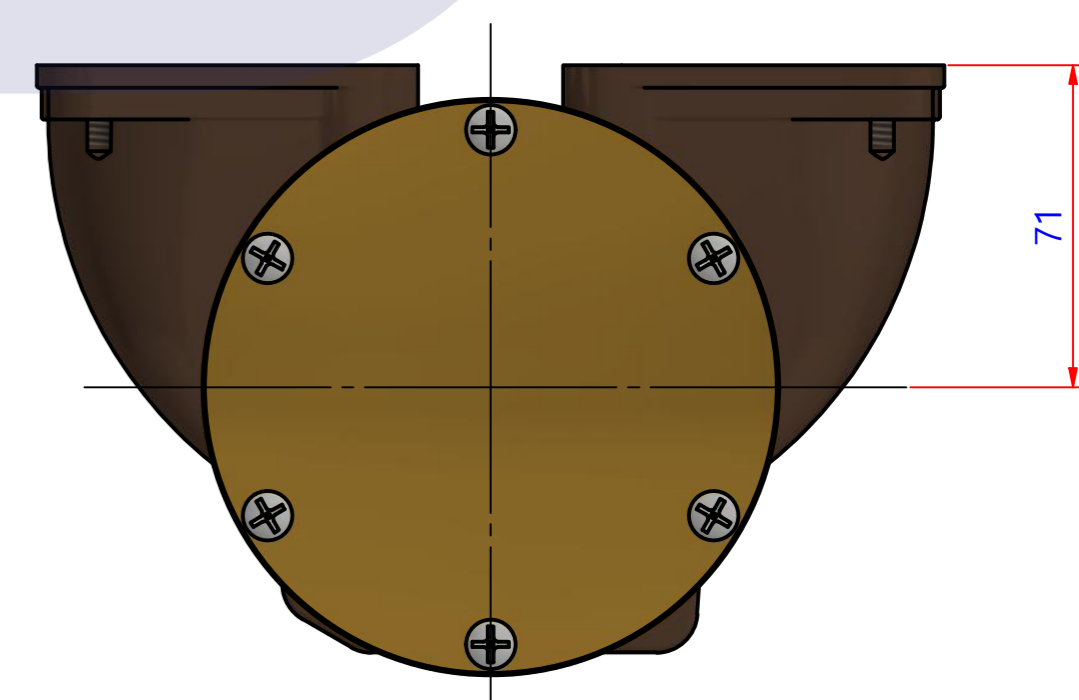

PART LIST					
No.	QTY	PART NUMBER	PART NAME	MAT	DESCRIPTION
1	1	PUA0077	PUMP ASSY		JPR-CT3406

Drawing by	Checked by	Approved by - date	Model Name	Date	Scale
강 명진	Y.D. JEON		JPR-CT3406	2012-02-23	1 : 1
			PUMP ASSY		
			PART NUMBER	Edition	Sheet
			PUA0077(0)	0	A2

품 번	PUA0077
품 명	JPR-CT3406

A: MAJOR KIT B: MINOR KIT C: CAM SET D: M-SEAL SET E: IMPELLER KIT

No.	QTY	PART NUMBER	PART NAME	A (JSK002601)	B (JSM0005)	C (CAMSET0018)	D (MCSSET0007)	E (JIKJMP045)
1	2	BER0005	BEARING	X				
2	6	BOL0005	SCREW	X	X			
3	4	BOL0016	HEX BOLT					
4	4	BOL0036	SPRING WASHER					
5	1	CAM0018	CAM	X	X	X		
6	1	COV0011	COVER	X	X			
7	1	GAK0008	GASKET	X	X			X
8	1	8300-01	RUBBER IMPELLER	X	X			X
9	1	MCS0010	CERAMIC	X	X		X	
10	1	MCS0014	CARBON	X	X		X	
11	1	PBC0134	PUMP CASING / BER					
12	1	PBC0135	PUMP CASING / IMP					
13	2	PIN0002	PIN	X (1)	X (1)			
14	1	RET001301	RETAINER	X				
15	1	SHA0046	SHAFT	X				
16	1	SLI0003	SLINGER	X				
17	1	SNP0008	SNAP-RING	X			X	
18	1	SNP0013	SNAP-RING	X				
19	2	WER0010	WEAR PLATE	X	X			

부품 리스트					
항목	수량	부품번호	주제	재질	설명
1	1	PUA0077	PUMP ASSY		JPR-CT3406

Drawing by C.H HWANG	Checked by C.I, JEON	Approved by - date	Model Name JPR-CT3406	Date 2020-09-03	Scale 0.33:1
			PUMP PARTS VIEW		
			PART NUMBER PUA0077(0)	Edition 0	Sheet A2