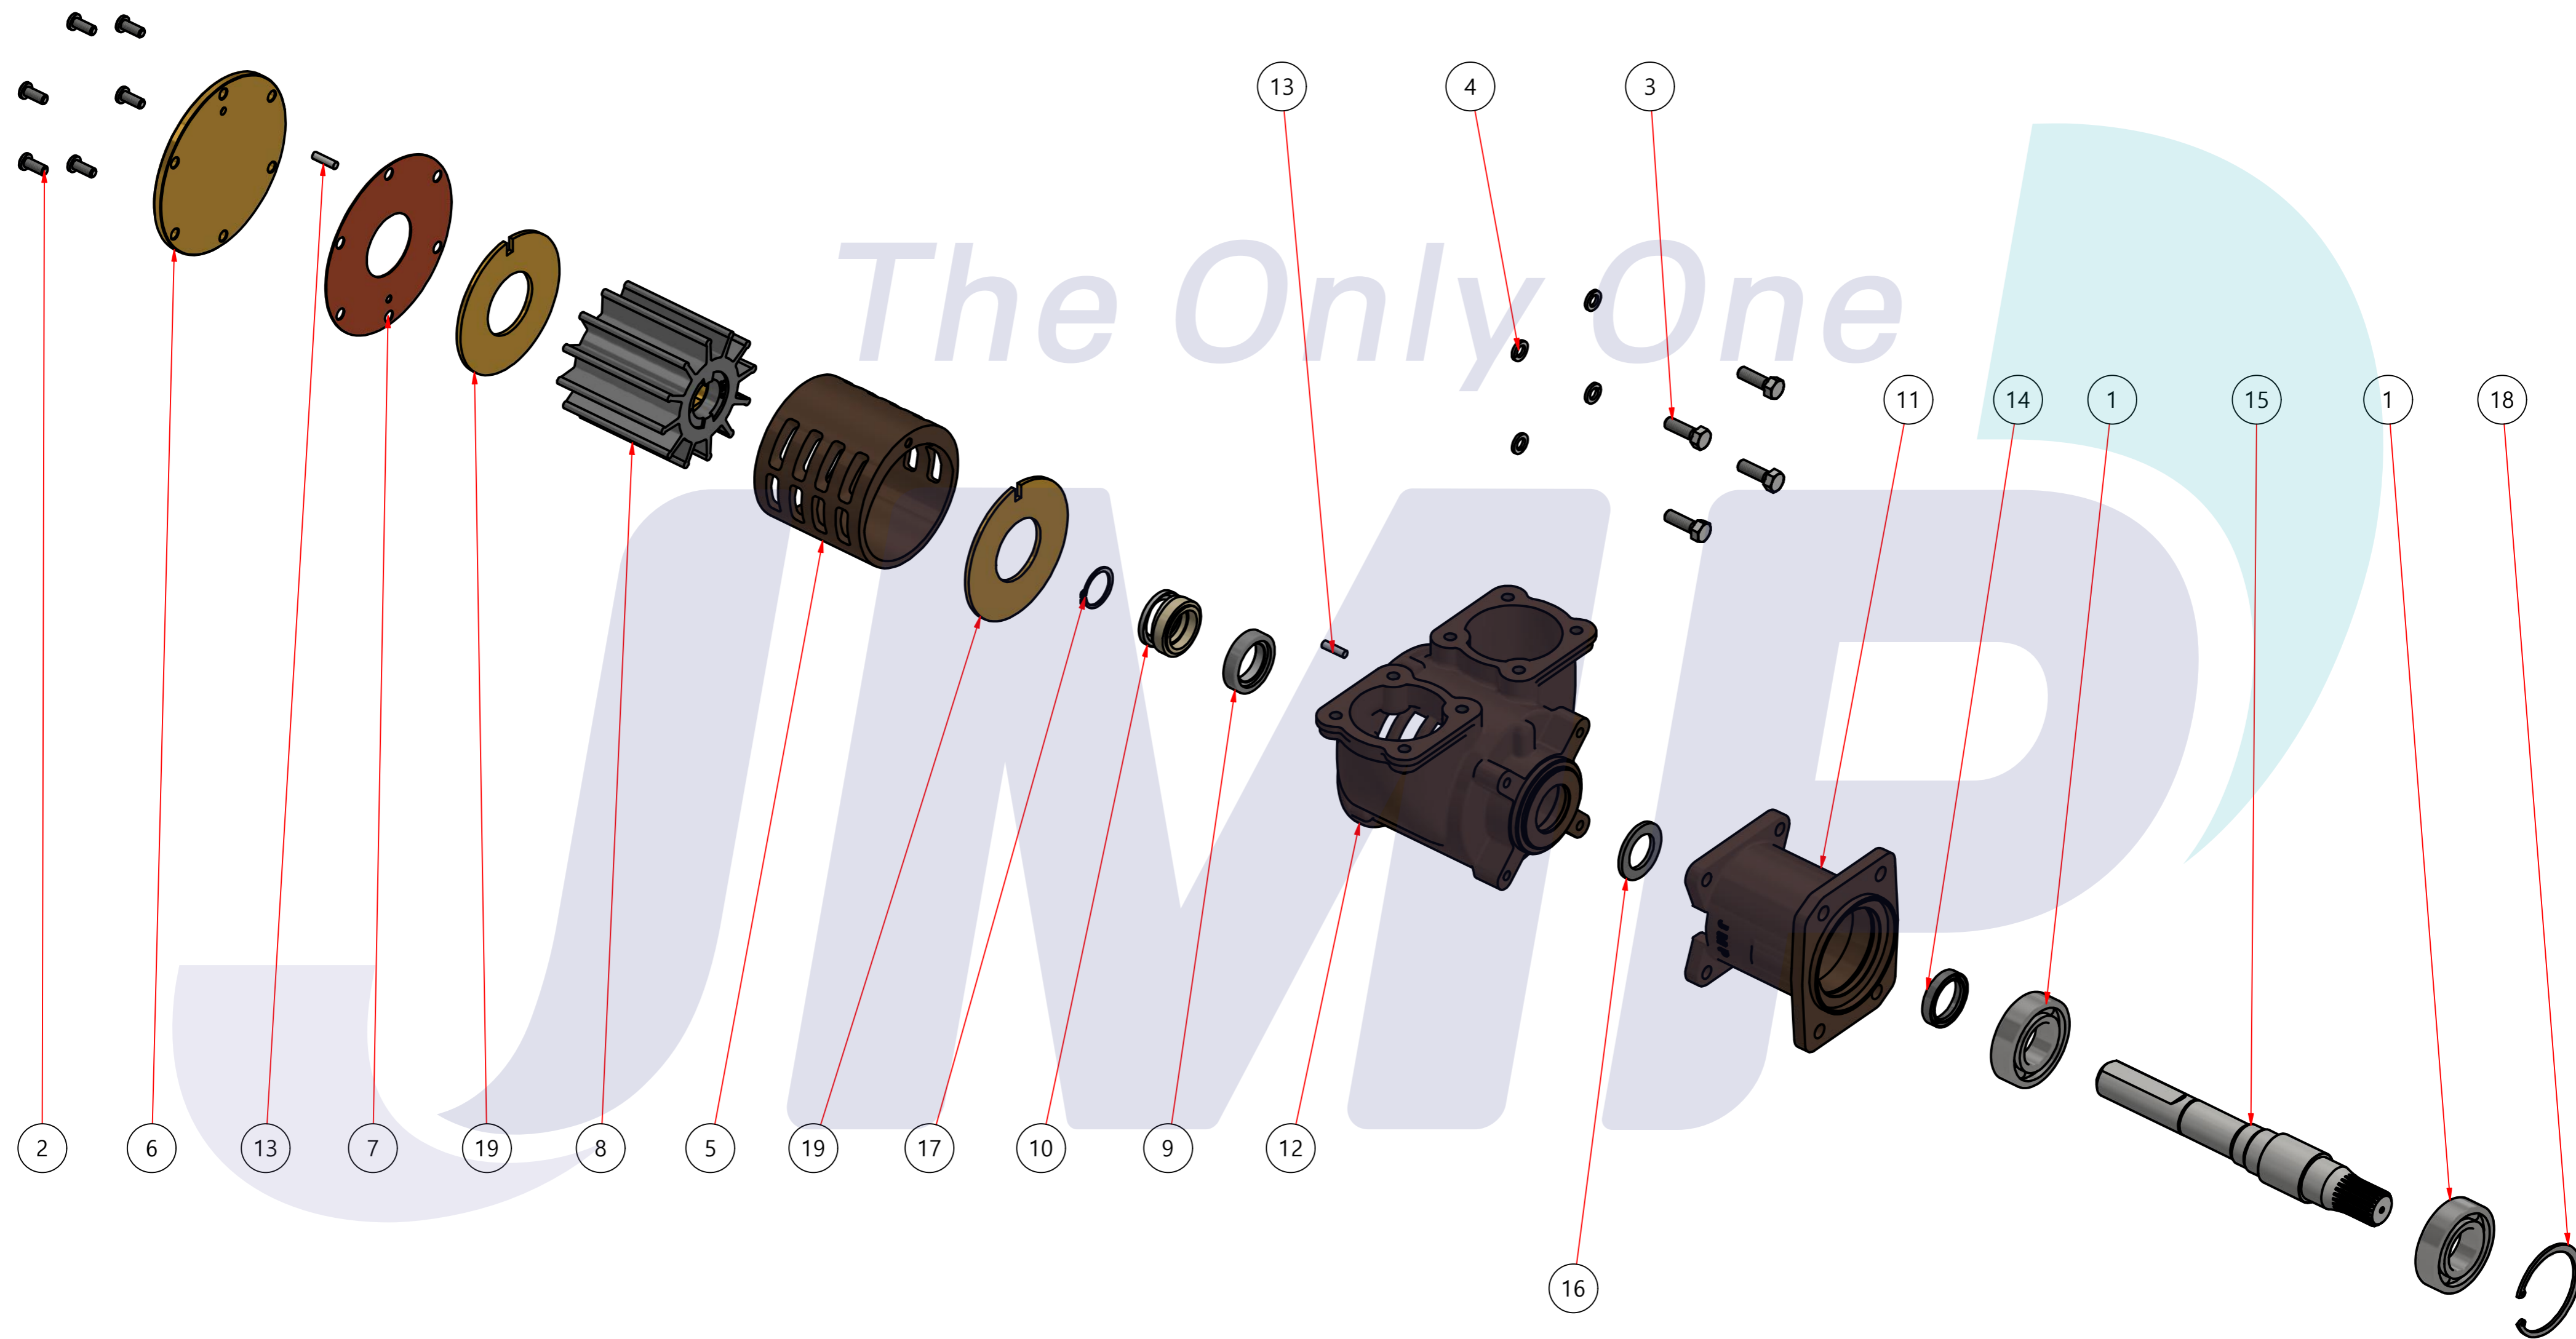

PART LIST					
No.	QTY	PART NUMBER	PART NAME	MAT	DESCRIPTION
1	1	PUA0077	PUMP ASSY		JPR-CT3406

Drawing by	Checked by	Approved by - date	Model Name	Date	Scale
강 명진	Y.D. JEON		JPR-CT3406	2012-02-23	1 : 1
			PUMP ASSY		
			PART NUMBER	Edition	Sheet
			PUA0077(0)	0	A2

품 번	PUA0077
품 명	JPR-CT3406

A: MAJOR KIT B: MINOR KIT C: CAM SET D: M-SEAL SET E: IMPELLER KIT

No.	QTY	PART NUMBER	PART NAME	A (JSK002601)	B (JSM0005)	C (CAMSET0018)	D (MCSSET0007)	E (JIKJMP045)
1	2	BER0005	BEARING	X				
2	6	BOL0005	SCREW	X	X			
3	4	BOL0016	HEX BOLT					
4	4	BOL0036	SPRING WASHER					
5	1	CAM0018	CAM	X	X	X		
6	1	COV0011	COVER	X	X			
7	1	GAK0008	GASKET	X	X			X
8	1	8300-01	RUBBER IMPELLER	X	X			X
9	1	MCS0010	CERAMIC	X	X		X	
10	1	MCS0014	CARBON	X	X		X	
11	1	PBC0134	PUMP CASING / BER					
12	1	PBC0135	PUMP CASING / IMP					
13	2	PIN0002	PIN	X (1)	X (1)			
14	1	RET001301	RETAINER	X				
15	1	SHA0046	SHAFT	X				
16	1	SLI0003	SLINGER	X				
17	1	SNP0008	SNAP-RING	X			X	
18	1	SNP0013	SNAP-RING	X				
19	2	WER0010	WEAR PLATE	X	X			

부품 리스트					
항목	수량	부품번호	주제	재질	설명
1	1	PUA0077	PUMP ASSY		JPR-CT3406

Drawing by C.H HWANG	Checked by C.I, JEON	Approved by - date	Model Name JPR-CT3406	Date 2020-09-03	Scale 0.33:1
			PUMP PARTS VIEW		
			PART NUMBER PUA0077(0)	Edition 0	Sheet A2