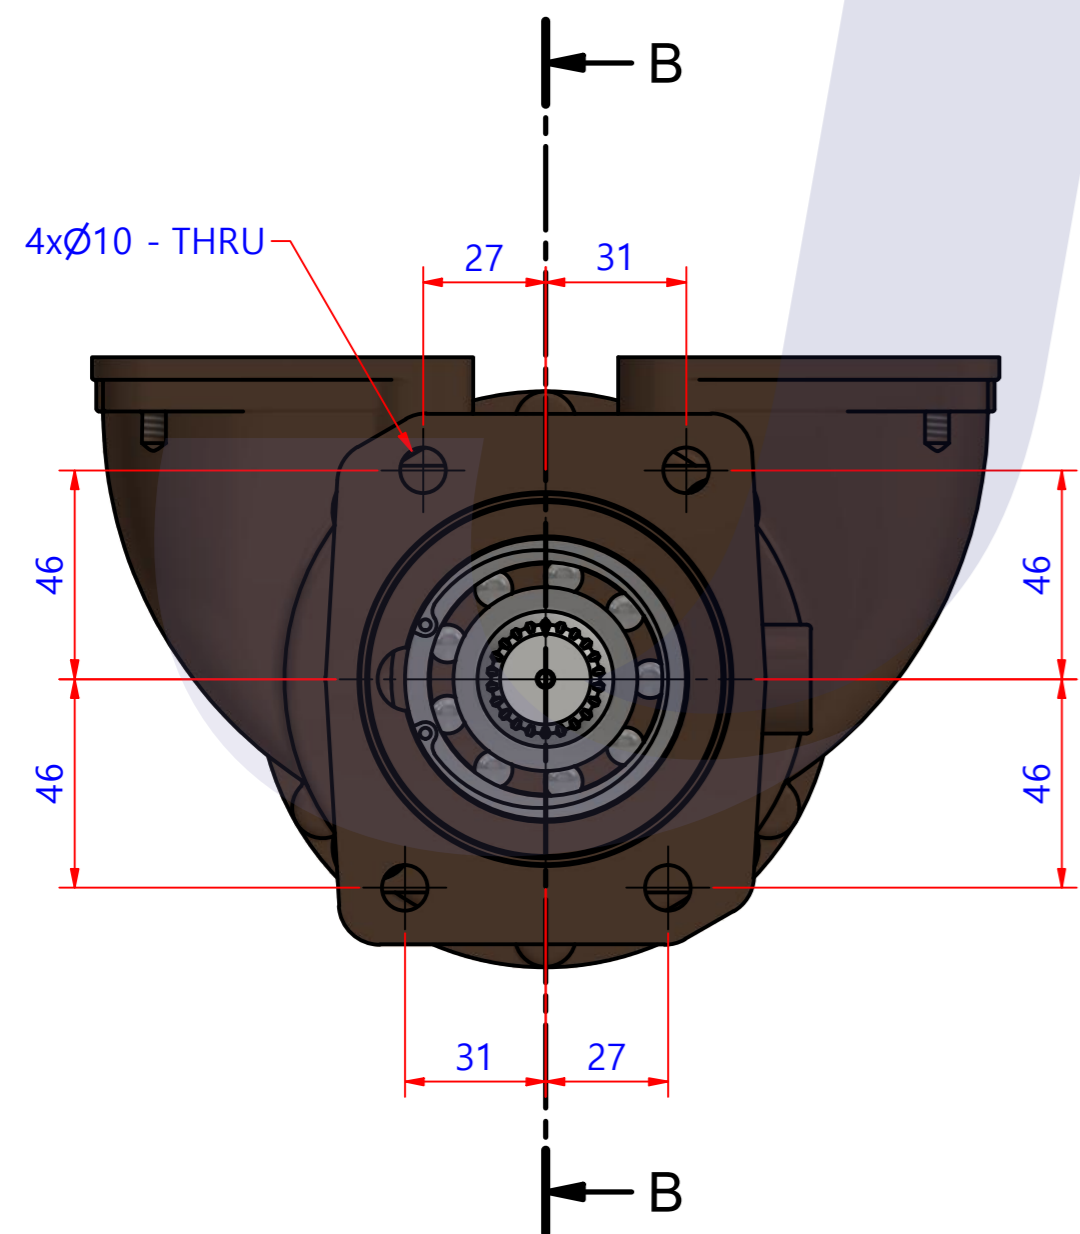

PART LIST					
No.	QTY	PART NUMBER	PART NAME	MAT	DESCRIPTION
1	1	PUA0077	PUMP ASSY		JPR-CT3406

Drawing by	Checked by	Approved by - date	Model Name	Date	Scale
강 명진	Y.D. JEON		JPR-CT3406	2012-02-23	1 : 1
			PUMP ASSY		
			PART NUMBER	Edition	Sheet
			PUA0077(0)	0	A2

품 번	PUA0077
품 명	JPR-CT3406

A: MAJOR KIT B: MINOR KIT C: CAM SET D: M-SEAL SET E: IMPELLER KIT

No.	QTY	PART NUMBER	PART NAME	A (JSK002601)	B (JSM0005)	C (CAMSET0018)	D (MCSSET0007)	E (JIKJMP045)
1	2	BER0005	BEARING	X				
2	6	BOL0005	SCREW	X	X			
3	4	BOL0016	HEX BOLT					
4	4	BOL0036	SPRING WASHER					
5	1	CAM0018	CAM	X	X	X		
6	1	COV0011	COVER	X	X			
7	1	GAK0008	GASKET	X	X			X
8	1	8300-01	RUBBER IMPELLER	X	X			X
9	1	MCS0010	CERAMIC	X	X		X	
10	1	MCS0014	CARBON	X	X		X	
11	1	PBC0134	PUMP CASING / BER					
12	1	PBC0135	PUMP CASING / IMP					
13	2	PIN0002	PIN	X (1)	X (1)			
14	1	RET001301	RETAINER	X				
15	1	SHA0046	SHAFT	X				
16	1	SLI0003	SLINGER	X				
17	1	SNP0008	SNAP-RING	X			X	
18	1	SNP0013	SNAP-RING	X				
19	2	WER0010	WEAR PLATE	X	X			

부품 리스트					
항목	수량	부품번호	주제	재질	설명
1	1	PUA0077	PUMP ASSY		JPR-CT3406

Drawing by C.H HWANG	Checked by C.I, JEON	Approved by - date	Model Name JPR-CT3406	Date 2020-09-03	Scale 0.33:1
			PUMP PARTS VIEW		
			PART NUMBER PUA0077(0)	Edition 0	Sheet A2