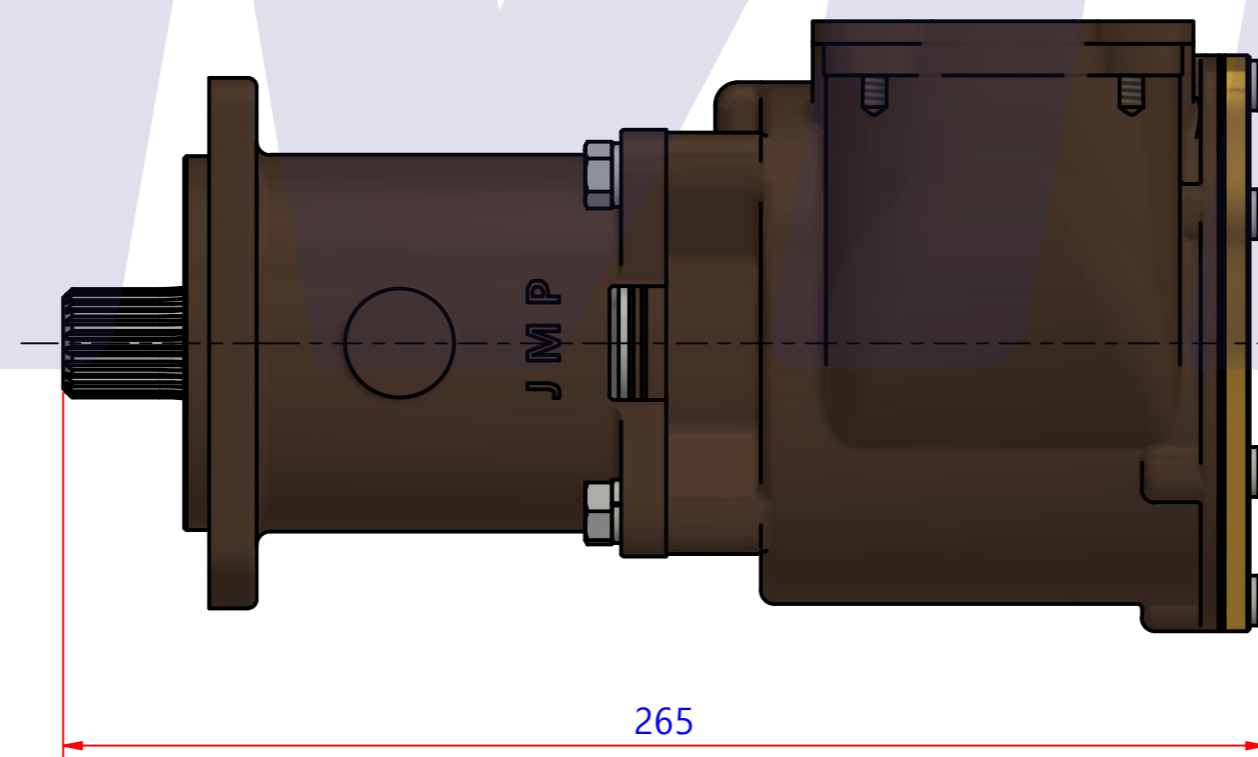

PART LIST					
No.	QTY	PART NUMBER	PART NAME	MAT	DESCRIPTION
1	1	PUA0077	PUMP ASSY		JPR-CT3406

Drawing by	Checked by	Approved by - date	Model Name	Date	Scale
강 명진	Y.D. JEON		JPR-CT3406	2012-02-23	1 : 1
			PUMP ASSY		
			PART NUMBER	Edition	Sheet
			PUA0077(0)	0	A2

품 번	PUA0077
품 명	JPR-CT3406

A: MAJOR KIT B: MINOR KIT C: CAM SET D: M-SEAL SET E: IMPELLER KIT

No.	QTY	PART NUMBER	PART NAME	A (JSK002601)	B (JSM0005)	C (CAMSET0018)	D (MCSSET0007)	E (JIKJMP045)
1	2	BER0005	BEARING	X				
2	6	BOL0005	SCREW	X	X			
3	4	BOL0016	HEX BOLT					
4	4	BOL0036	SPRING WASHER					
5	1	CAM0018	CAM	X	X	X		
6	1	COV0011	COVER	X	X			
7	1	GAK0008	GASKET	X	X			X
8	1	8300-01	RUBBER IMPELLER	X	X			X
9	1	MCS0010	CERAMIC	X	X		X	
10	1	MCS0014	CARBON	X	X		X	
11	1	PBC0134	PUMP CASING / BER					
12	1	PBC0135	PUMP CASING / IMP					
13	2	PIN0002	PIN	X (1)	X (1)			
14	1	RET001301	RETAINER	X				
15	1	SHA0046	SHAFT	X				
16	1	SLI0003	SLINGER	X				
17	1	SNP0008	SNAP-RING	X			X	
18	1	SNP0013	SNAP-RING	X				
19	2	WER0010	WEAR PLATE	X	X			

부품 리스트					
항목	수량	부품번호	주제	재질	설명
1	1	PUA0077	PUMP ASSY		JPR-CT3406

Drawing by C.H HWANG	Checked by C.I, JEON	Approved by - date	Model Name JPR-CT3406	Date 2020-09-03	Scale 0.33:1
			PUMP PARTS VIEW		
			PART NUMBER PUA0077(0)	Edition 0	Sheet A2