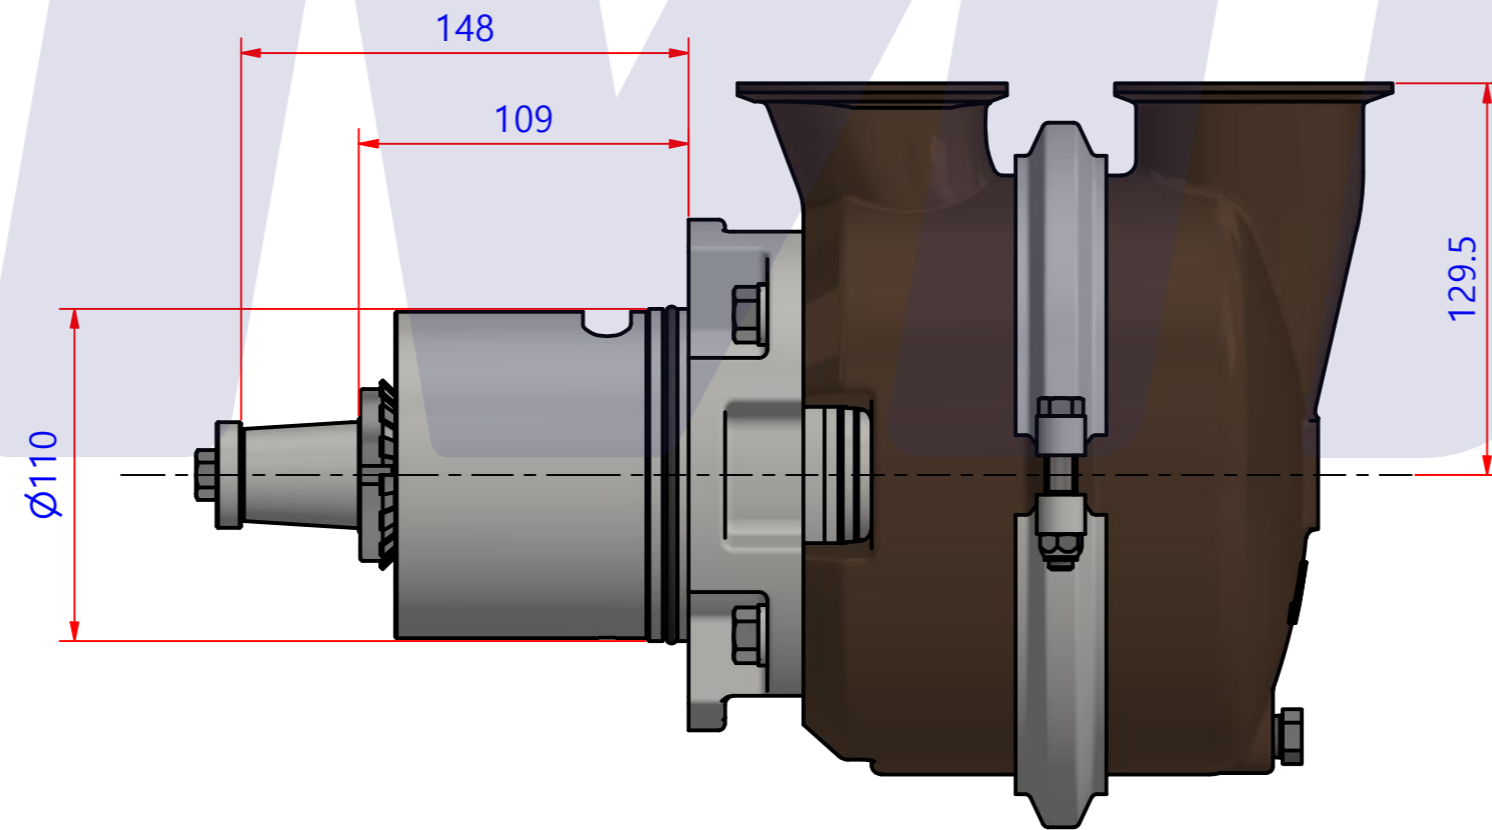

부품 리스트					
항목	수량	부품번호	주제	재질	설명
1	1	PUA0121	PUMP ASSY		JPR-CT3508

Drawing by	Checked by	Approved by - date	Model Name	Date	Scale
M.J.KANG	C.I. JEON		JPR-C3508	2020-03-10	1 : 1
			PUMP ASSY		
			PART NUMBER	Edition	Sheet
			PUA0121(0)	0	A2

품 번	PUA0121
품 명	JPR-CT3508

A: MAJOR KIT B: M-SEAL KIT C: M-SEAL SET D: PORT PIECE E: IMPELLER F: CLAMP(L) G: CLAMP(S)

No.	QTY	PART NUMBER	PART NAME	A (JSK0125)	B (JMK0002)	C (MCSSET0009)	D (PORT001G)	E (SHA0048G)	F (JIMP0063)	F (CLP0100)	G (CLP0101)
1	1	BER0037	BEARING	X							
2	1	BER0038	BEARING	X							
3	1	BOL0058	FLAT WASHER	X							
4	1	BOL0076	LOCK NUT	X				X			
5	4	BOL0082	HEX BOLT								
6	4	BOL0083	\$SPRING WASHER								
7	1	BOL0097	COTTER PIN	X	X						
8	1	BOL0110	SLOTTED NUT	X							
9	1	BOL0111	LOCK WASHER	X							
10	1	BOL0112	FLAT WASHER	X							
11	1	BOL0113	HEX BOLT	X							
12	6	BOL0114	HEX BOLT							X (2)	X (2)
13	6	BOL0115	NUT							X (2)	X (2)
14	2	CLP0001	CLAMP							X	
15	4	CLP0002	CLAMP								X (2)
16	1	IMP0063	IMPELLER	X					X		
17	1	KEY0017	KEY	X				X			
18	1	MCS0017	CARBON	X	X	X					
19	1	MCS0023	CERAMIC	X	X	X					
20	1	NIP0008	PLUG	X							
21	2	ORG0023	O-RING	X			X (1)				
22	1	ORG0024	O-RING	X							
23	1	ORG0029	O-RING	X	X						
24	1	PBC0108	PUMP CASING / BER								
25	1	PBC0110	PUMP CASING / IMP								
26	1	PBC0111	PUMP CASING / IMP								
27	2	PORT001	Port Piece	X			X (1)				
28	1	RET0020	RETAINER	X	X						
29	1	RIG0001	DISTANCE RING	X							
30	1	SHA0048	SHAFT	X				X			
31	1	SNP0016	SNAP-RING	X							
32	1	SNP0018	SNAP-RING	X							
33	1	SPC0003	SPACER	X	X						
34	1	SPC0005	SPACER	X							
35	1	SPC0006	SPACER	X							
36	1	SPC0007	SHIM	X							
37	1	SPC0008	SHIM	X							

Drawing by	Checked by	Approved by - date	Model Name	Date	Scale
강 명진	C.I. JEON		JPR-CT3508	2020-05-26	1 : 1
			PUMP PARTS VIEW		
			PUA0121(0)	0	A1