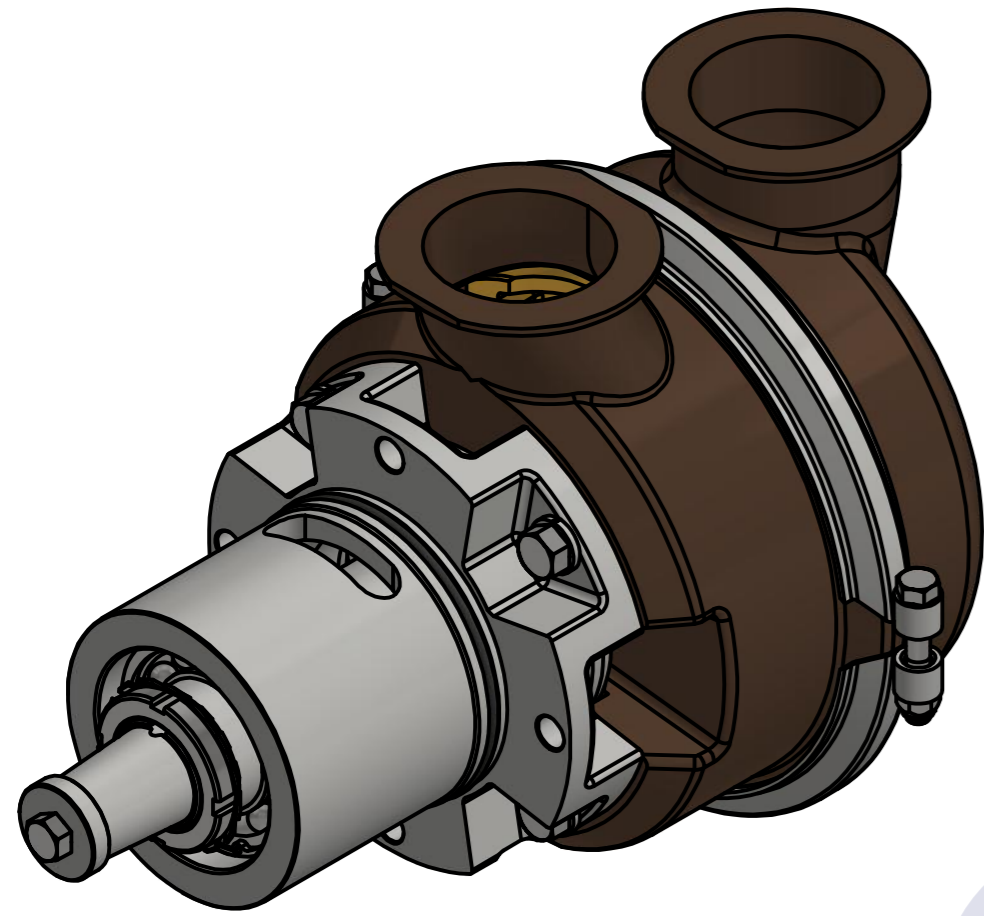

부품 리스트					
항목	수량	부품번호	주제	재질	설명
1	1	PUA0121	PUMP ASSY		JPR-CT3508

Drawing by	Checked by	Approved by - date	Model Name	Date	Scale
M.J.KANG	C.I. JEON		JPR-C3508	2020-03-10	1 : 1
			PUMP ASSY		
			PART NUMBER	Edition	Sheet
			PUA0121(0)	0	A2

품 번	PUA0121
품 명	JPR-CT3508

A: MAJOR KIT B: M-SEAL KIT C: M-SEAL SET D: PORT PIECE E: IMPELLER F: CLAMP(L) G: CLAMP(S)

No.	QTY	PART NUMBER	PART NAME	A (JSK0125)	B (JMK0002)	C (MCSSET0009)	D (PORT001G)	E (SHA0048G)	F (JIMP0063)	F (CLP0100)	G (CLP0101)
1	1	BER0037	BEARING	X							
2	1	BER0038	BEARING	X							
3	1	BOL0058	FLAT WASHER	X							
4	1	BOL0076	LOCK NUT	X				X			
5	4	BOL0082	HEX BOLT								
6	4	BOL0083	\$SPRING WASHER								
7	1	BOL0097	COTTER PIN	X	X						
8	1	BOL0110	SLOTTED NUT	X							
9	1	BOL0111	LOCK WASHER	X							
10	1	BOL0112	FLAT WASHER	X							
11	1	BOL0113	HEX BOLT	X							
12	6	BOL0114	HEX BOLT							X (2)	X (2)
13	6	BOL0115	NUT							X (2)	X (2)
14	2	CLP0001	CLAMP							X	
15	4	CLP0002	CLAMP								X (2)
16	1	IMP0063	IMPELLER	X					X		
17	1	KEY0017	KEY	X				X			
18	1	MCS0017	CARBON	X	X	X					
19	1	MCS0023	CERAMIC	X	X	X					
20	1	NIP0008	PLUG	X							
21	2	ORG0023	O-RING	X			X (1)				
22	1	ORG0024	O-RING	X							
23	1	ORG0029	O-RING	X	X						
24	1	PBC0108	PUMP CASING / BER								
25	1	PBC0110	PUMP CASING / IMP								
26	1	PBC0111	PUMP CASING / IMP								
27	2	PORT001	Port Piece	X			X (1)				
28	1	RET0020	RETAINER	X	X						
29	1	RIG0001	DISTANCE RING	X							
30	1	SHA0048	SHAFT	X				X			
31	1	SNP0016	SNAP-RING	X							
32	1	SNP0018	SNAP-RING	X							
33	1	SPC0003	SPACER	X	X						
34	1	SPC0005	SPACER	X							
35	1	SPC0006	SPACER	X							
36	1	SPC0007	SHIM	X							
37	1	SPC0008	SHIM	X							

Drawing by	Checked by	Approved by - date	Model Name	Date	Scale
강 명진	C.I. JEON		JPR-CT3508	2020-05-26	1 : 1
			PUMP PARTS VIEW		
			PUA0121(0)	0	A1