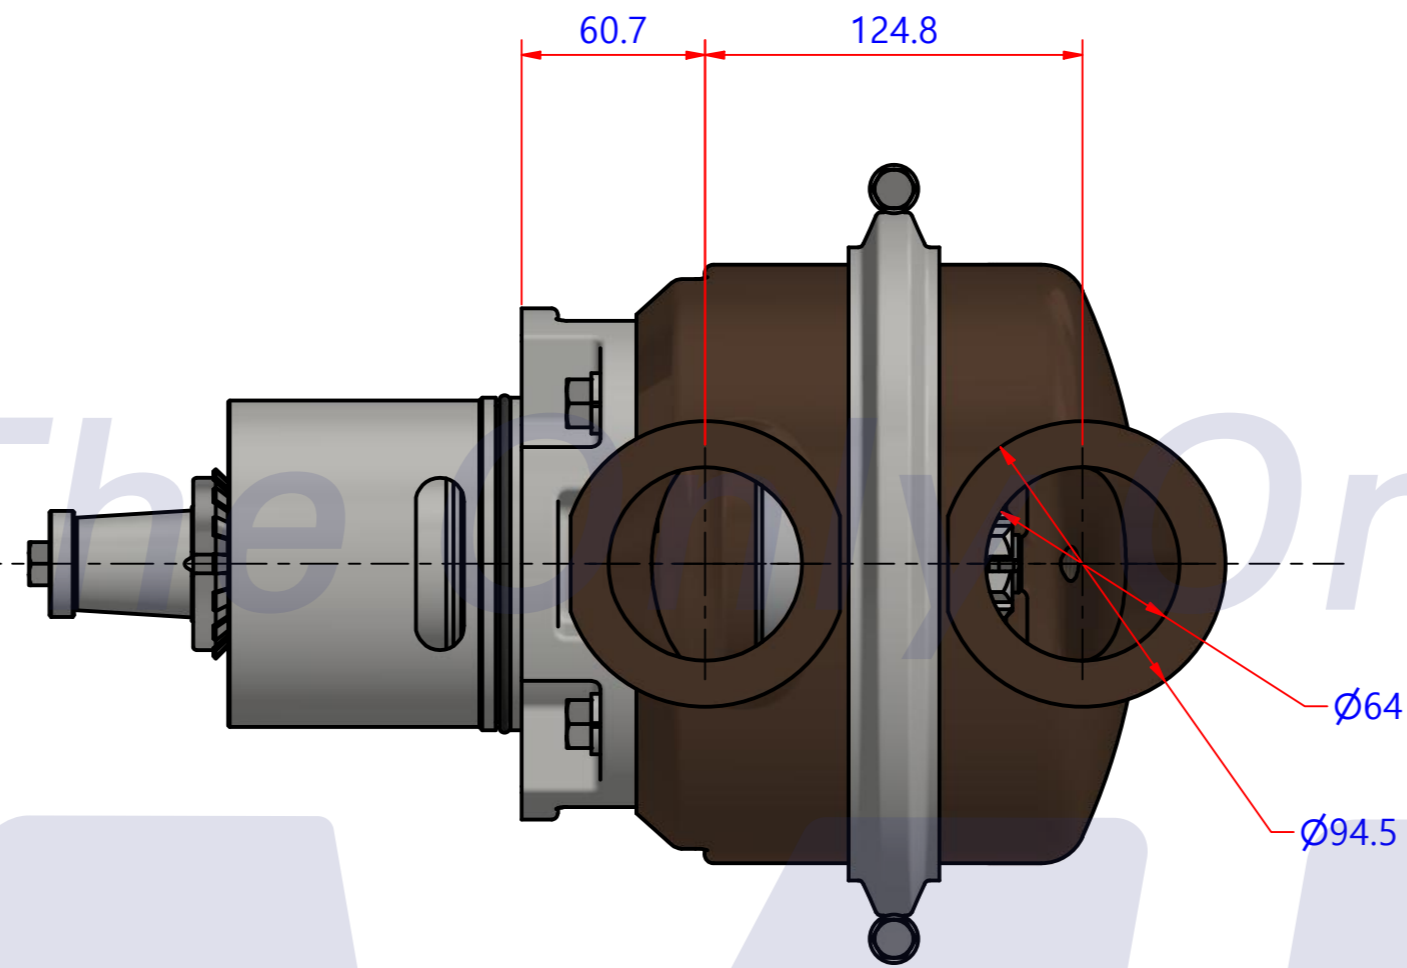

부품 리스트					
항목	수량	부품번호	주제	재질	설명
1	1	PUA0121	PUMP ASSY		JPR-CT3508

Drawing by	Checked by	Approved by - date	Model Name	Date	Scale
M.J.KANG	C.I. JEON		JPR-C3508	2020-03-10	1 : 1
			PUMP ASSY		
			PART NUMBER	Edition	Sheet
			PUA0121(0)	0	A2

품 번	PUA0121
품 명	JPR-CT3508

A: MAJOR KIT B: M-SEAL KIT C: M-SEAL SET D: PORT PIECE E: IMPELLER F: CLAMP(L) G: CLAMP(S)

No.	QTY	PART NUMBER	PART NAME	A (JSK0125)	B (JMK0002)	C (MCSSET0009)	D (PORT001G)	E (SHA0048G)	F (JIMP0063)	F (CLP0100)	G (CLP0101)
1	1	BER0037	BEARING	X							
2	1	BER0038	BEARING	X							
3	1	BOL0058	FLAT WASHER	X							
4	1	BOL0076	LOCK NUT	X				X			
5	4	BOL0082	HEX BOLT								
6	4	BOL0083	\$SPRING WASHER								
7	1	BOL0097	COTTER PIN	X	X						
8	1	BOL0110	SLOTTED NUT	X							
9	1	BOL0111	LOCK WASHER	X							
10	1	BOL0112	FLAT WASHER	X							
11	1	BOL0113	HEX BOLT	X							
12	6	BOL0114	HEX BOLT							X (2)	X (2)
13	6	BOL0115	NUT							X (2)	X (2)
14	2	CLP0001	CLAMP							X	
15	4	CLP0002	CLAMP								X (2)
16	1	IMP0063	IMPELLER	X					X		
17	1	KEY0017	KEY	X				X			
18	1	MCS0017	CARBON	X	X	X					
19	1	MCS0023	CERAMIC	X	X	X					
20	1	NIP0008	PLUG	X							
21	2	ORG0023	O-RING	X			X (1)				
22	1	ORG0024	O-RING	X							
23	1	ORG0029	O-RING	X	X						
24	1	PBC0108	PUMP CASING / BER								
25	1	PBC0110	PUMP CASING / IMP								
26	1	PBC0111	PUMP CASING / IMP								
27	2	PORT001	Port Piece	X			X (1)				
28	1	RET0020	RETAINER	X	X						
29	1	RIG0001	DISTANCE RING	X							
30	1	SHA0048	SHAFT	X				X			
31	1	SNP0016	SNAP-RING	X							
32	1	SNP0018	SNAP-RING	X							
33	1	SPC0003	SPACER	X	X						
34	1	SPC0005	SPACER	X							
35	1	SPC0006	SPACER	X							
36	1	SPC0007	SHIM	X							
37	1	SPC0008	SHIM	X							

Drawing by	Checked by	Approved by - date	Model Name	Date	Scale
강 명진	C.I. JEON		JPR-CT3508	2020-05-26	1 : 1
			PUMP PARTS VIEW		
			PUA0121(0)	0	A1