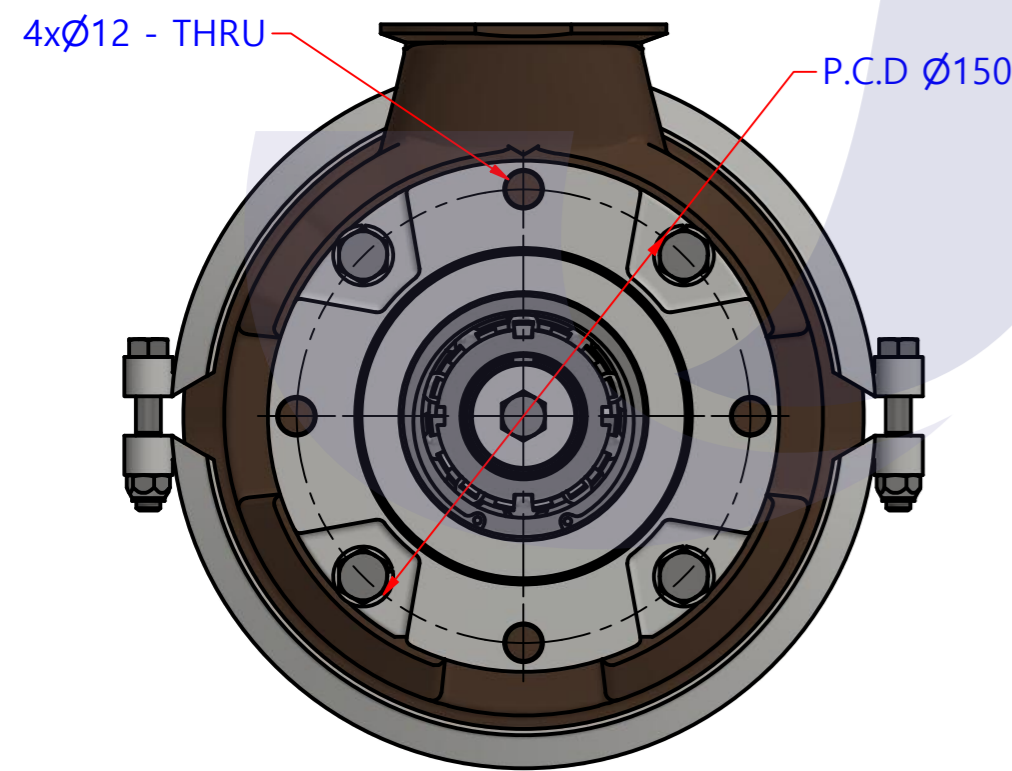

부품 리스트					
항목	수량	부품번호	주제	재질	설명
1	1	PUA0121	PUMP ASSY		JPR-CT3508

Drawing by	Checked by	Approved by - date	Model Name	Date	Scale
M.J.KANG	C.I. JEON		JPR-C3508	2020-03-10	1 : 1
			PUMP ASSY		
			PART NUMBER	Edition	Sheet
			PUA0121(0)	0	A2

품 번	PUA0121
품 명	JPR-CT3508

A: MAJOR KIT B: M-SEAL KIT C: M-SEAL SET D: PORT PIECE E: IMPELLER F: CLAMP(L) G: CLAMP(S)

No.	QTY	PART NUMBER	PART NAME	A (JSK0125)	B (JMK0002)	C (MCSSET0009)	D (PORT001G)	E (SHA0048G)	F (JIMP0063)	F (CLP0100)	G (CLP0101)
1	1	BER0037	BEARING	X							
2	1	BER0038	BEARING	X							
3	1	BOL0058	FLAT WASHER	X							
4	1	BOL0076	LOCK NUT	X				X			
5	4	BOL0082	HEX BOLT								
6	4	BOL0083	\$SPRING WASHER								
7	1	BOL0097	COTTER PIN	X	X						
8	1	BOL0110	SLOTTED NUT	X							
9	1	BOL0111	LOCK WASHER	X							
10	1	BOL0112	FLAT WASHER	X							
11	1	BOL0113	HEX BOLT	X							
12	6	BOL0114	HEX BOLT							X (2)	X (2)
13	6	BOL0115	NUT							X (2)	X (2)
14	2	CLP0001	CLAMP							X	
15	4	CLP0002	CLAMP								X (2)
16	1	IMP0063	IMPELLER	X					X		
17	1	KEY0017	KEY	X				X			
18	1	MCS0017	CARBON	X	X	X					
19	1	MCS0023	CERAMIC	X	X	X					
20	1	NIP0008	PLUG	X							
21	2	ORG0023	O-RING	X			X (1)				
22	1	ORG0024	O-RING	X							
23	1	ORG0029	O-RING	X	X						
24	1	PBC0108	PUMP CASING / BER								
25	1	PBC0110	PUMP CASING / IMP								
26	1	PBC0111	PUMP CASING / IMP								
27	2	PORT001	Port Piece	X			X (1)				
28	1	RET0020	RETAINER	X	X						
29	1	RIG0001	DISTANCE RING	X							
30	1	SHA0048	SHAFT	X				X			
31	1	SNP0016	SNAP-RING	X							
32	1	SNP0018	SNAP-RING	X							
33	1	SPC0003	SPACER	X	X						
34	1	SPC0005	SPACER	X							
35	1	SPC0006	SPACER	X							
36	1	SPC0007	SHIM	X							
37	1	SPC0008	SHIM	X							

Drawing by	Checked by	Approved by - date	Model Name	Date	Scale
강 명진	C.I. JEON		JPR-CT3508	2020-05-26	1 : 1
			PUMP PARTS VIEW		
			PUA0121(0)	0	A1