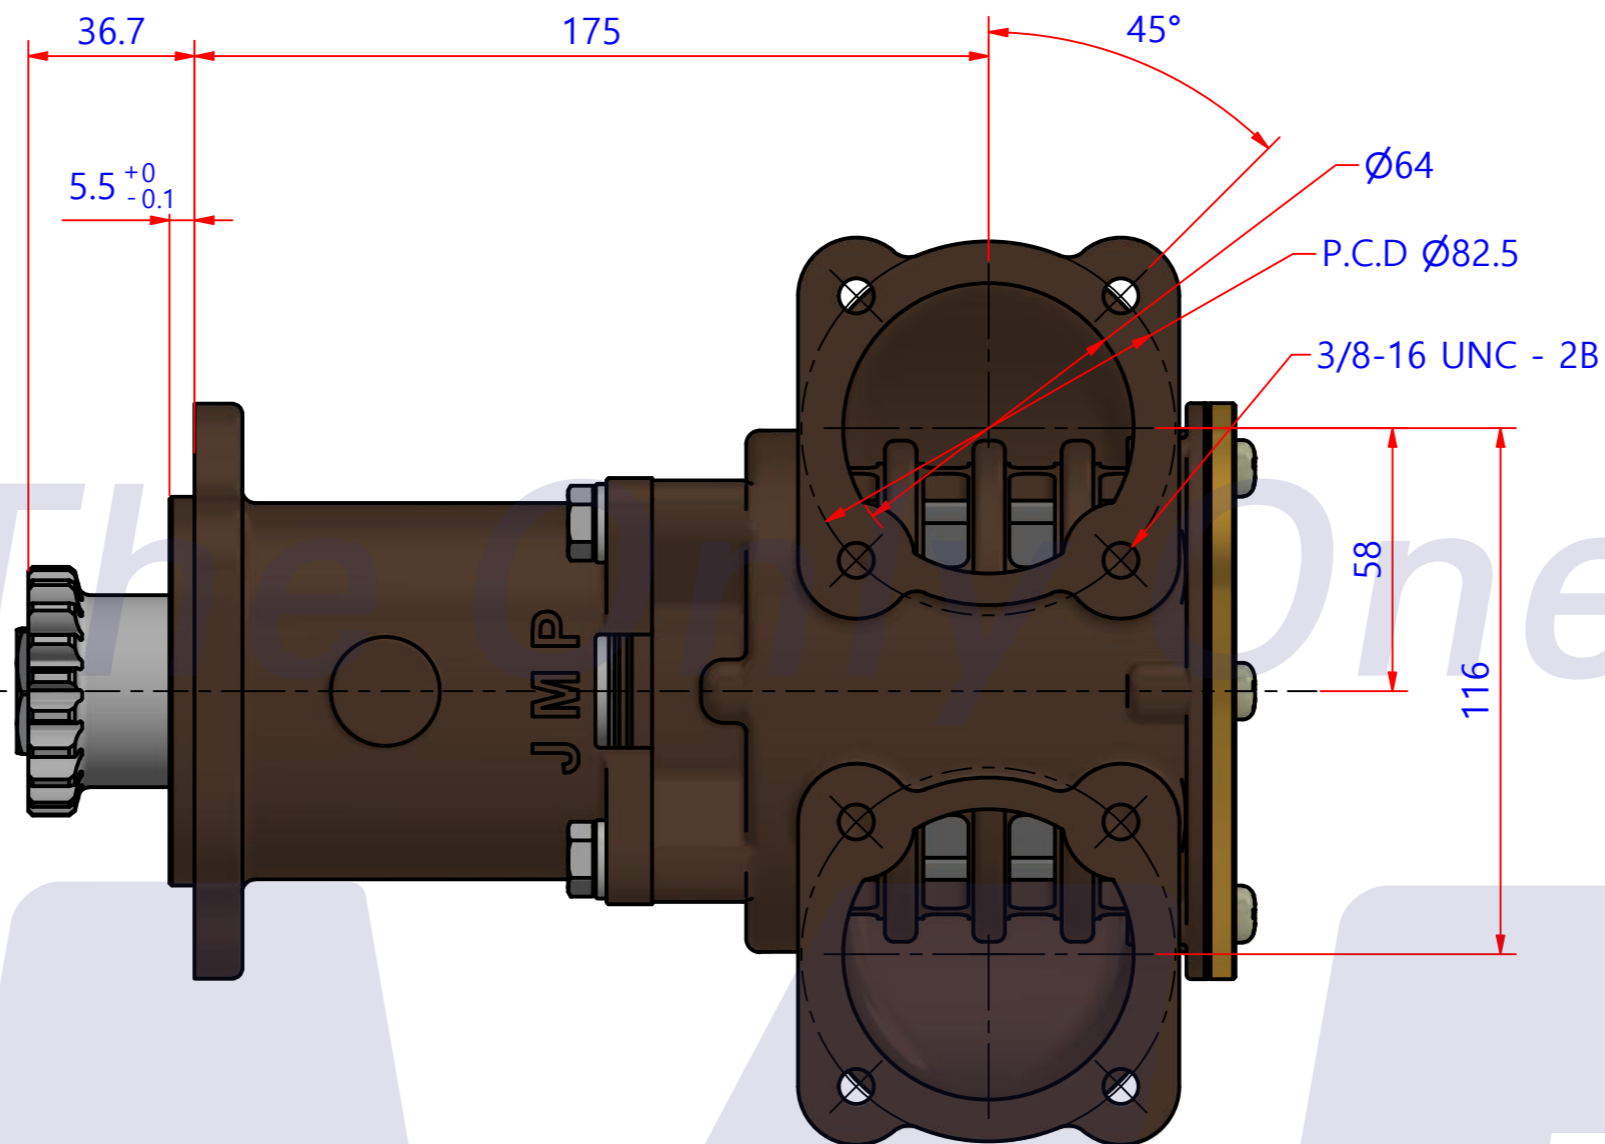

부품 리스트					
항목	수량	부품번호	주제	재질	설명
1	1	PUA0094	PUMP ASSY		JPR-CT343, 353

Drawing by	Checked by	Approved by - date	Model Name	Date	Scale
M.J.KANG	C.I, JEON		JPR-CT343,353	2020-03-02	1 : 1
			PUMP ASSY		
			PART NUMBER	Edition	Sheet
			PUA0094(0)	0	A2

품 번	PUA0094
품 명	JPR-CT343, CT353

A: MAJOR KIT B: MINOR KIT C: CAM SET D: M-SEAL SET E: IMPELLER KIT

No.	QTY	PART NUMBER	PART NAME	A (JSK0026)	B (JSM0005)	C (CAMSET0018)	D (MCSSET0007)	E (JIKJMP045)
1	2	BER0005	BEARING	X				
2	6	BOL0005	SCREW	X	X			
3	4	BOL0016	HEX BOLT					
4	1	BOL0022	NUT					
5	4	BOL0036	SPRING WASHER					
6	1	BOL0102	FLAT WASHER					
7	1	BOL0103	SPRING WASHER					
8	1	CAM0018	CAM	X	X	X		
9	1	COV0011	COVER	X	X			
10	1	GAK0008	GASKET	X	X			X
11	1	GEA0009	GEAR					
12	1	IMP0016	RUBBER IMPELLER	X	X			X
13	1	KEY0019	KEY	X				
14	1	MCS0010	CERAMIC	X	X		X	
15	1	MCS0014	CARBON	X	X		X	
16	1	ORG0003	O-RING	X				
17	1	PBC0041	PUMP CASING / BER					
18	1	PBC0135	PUMP CASING / IMP					
19	2	PIN0002	PIN	X (1)	X (1)			
20	1	RET001301	RETAINER	X				
21	1	SHA0025	SHAFT	X				
22	1	SNP0008	SNAP-RING	X	X		X	
23	1	SNP0013	SNAP-RING	X				
24	2	WER0010	WEAR PLATE	X	X			

PART LIST				
No.	QTY	PART NUMBER	PART NAME	DESCRIPTION
1	1	PUA0094	PUMP ASSY	JPR-CT343, CT353

Drawing by 강명진	Checked by C.I, JEON	Approved by - date	Model Name JPR-CT343,CT353	Date 2016-09-23	Scale 1:1
			PUMP PART'S VIEW		
			PART NUMBER PUA0094(0)	Edition 0	Sheet A2