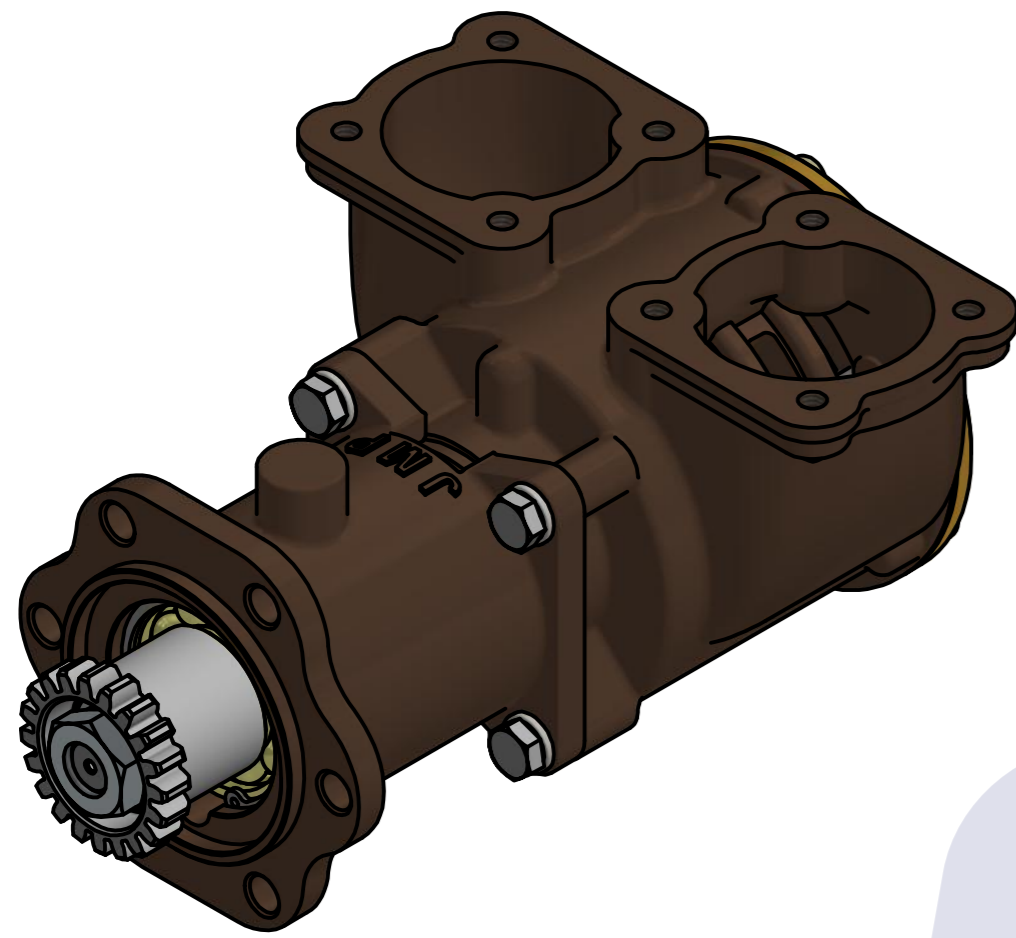

부품 리스트					
항목	수량	부품번호	주제	재질	설명
1	1	PUA0094	PUMP ASSY		JPR-CT343, 353

Drawing by	Checked by	Approved by - date	Model Name	Date	Scale
M.J.KANG	C.I, JEON		JPR-CT343,353	2020-03-02	1 : 1
			PUMP ASSY		
			PART NUMBER	Edition	Sheet
			PUA0094(0)	0	A2

품 번	PUA0094
품 명	JPR-CT343, CT353

A: MAJOR KIT B: MINOR KIT C: CAM SET D: M-SEAL SET E: IMPELLER KIT

No.	QTY	PART NUMBER	PART NAME	A (JSK0026)	B (JSM0005)	C (CAMSET0018)	D (MCSSET0007)	E (JIKJMP045)
1	2	BER0005	BEARING	X				
2	6	BOL0005	SCREW	X	X			
3	4	BOL0016	HEX BOLT					
4	1	BOL0022	NUT					
5	4	BOL0036	SPRING WASHER					
6	1	BOL0102	FLAT WASHER					
7	1	BOL0103	SPRING WASHER					
8	1	CAM0018	CAM	X	X	X		
9	1	COV0011	COVER	X	X			
10	1	GAK0008	GASKET	X	X			X
11	1	GEA0009	GEAR					
12	1	IMP0016	RUBBER IMPELLER	X	X			X
13	1	KEY0019	KEY	X				
14	1	MCS0010	CERAMIC	X	X		X	
15	1	MCS0014	CARBON	X	X		X	
16	1	ORG0003	O-RING	X				
17	1	PBC0041	PUMP CASING / BER					
18	1	PBC0135	PUMP CASING / IMP					
19	2	PIN0002	PIN	X (1)	X (1)			
20	1	RET001301	RETAINER	X				
21	1	SHA0025	SHAFT	X				
22	1	SNP0008	SNAP-RING	X	X		X	
23	1	SNP0013	SNAP-RING	X				
24	2	WER0010	WEAR PLATE	X	X			

PART LIST				
No.	QTY	PART NUMBER	PART NAME	DESCRIPTION
1	1	PUA0094	PUMP ASSY	JPR-CT343, CT353

Drawing by 강명진	Checked by C.I, JEON	Approved by - date	Model Name JPR-CT343,CT353	Date 2016-09-23	Scale 1:1
			PUMP PART'S VIEW		
			PART NUMBER PUA0094(0)	Edition 0	Sheet A2