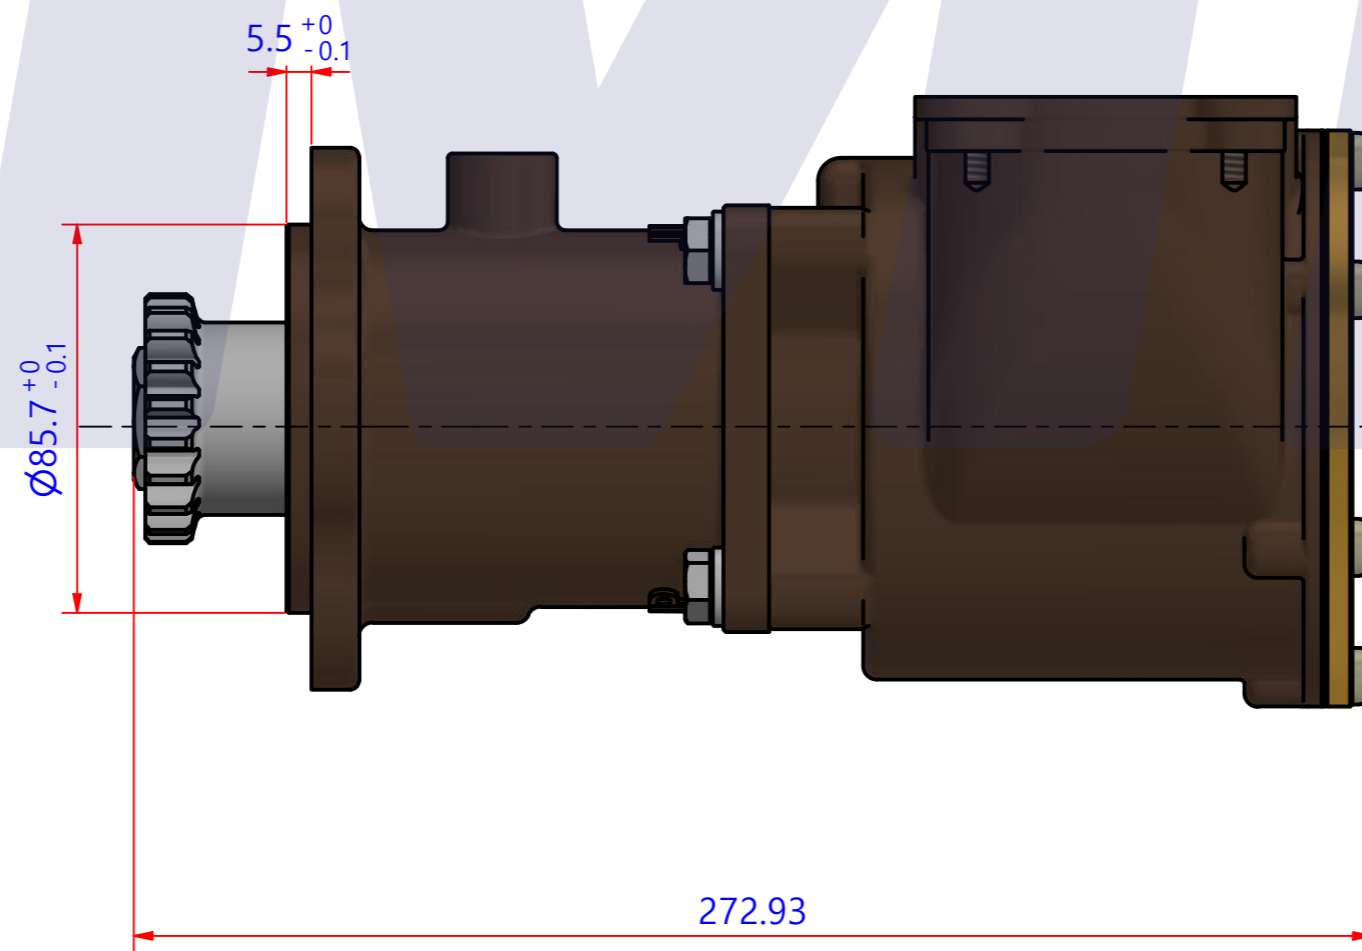

부품 리스트					
항목	수량	부품번호	주제	재질	설명
1	1	PUA0094	PUMP ASSY		JPR-CT343, 353

Drawing by	Checked by	Approved by - date	Model Name	Date	Scale
M.J.KANG	C.I, JEON		JPR-CT343,353	2020-03-02	1 : 1
			PUMP ASSY		
			PART NUMBER	Edition	Sheet
			PUA0094(0)	0	A2

품 번	PUA0094
품 명	JPR-CT343, CT353

A: MAJOR KIT B: MINOR KIT C: CAM SET D: M-SEAL SET E: IMPELLER KIT

No.	QTY	PART NUMBER	PART NAME	A (JSK0026)	B (JSM0005)	C (CAMSET0018)	D (MCSSET0007)	E (JIKJMP045)
1	2	BER0005	BEARING	X				
2	6	BOL0005	SCREW	X	X			
3	4	BOL0016	HEX BOLT					
4	1	BOL0022	NUT					
5	4	BOL0036	SPRING WASHER					
6	1	BOL0102	FLAT WASHER					
7	1	BOL0103	SPRING WASHER					
8	1	CAM0018	CAM	X	X	X		
9	1	COV0011	COVER	X	X			
10	1	GAK0008	GASKET	X	X			X
11	1	GEA0009	GEAR					
12	1	IMP0016	RUBBER IMPELLER	X	X			X
13	1	KEY0019	KEY	X				
14	1	MCS0010	CERAMIC	X	X		X	
15	1	MCS0014	CARBON	X	X		X	
16	1	ORG0003	O-RING	X				
17	1	PBC0041	PUMP CASING / BER					
18	1	PBC0135	PUMP CASING / IMP					
19	2	PIN0002	PIN	X (1)	X (1)			
20	1	RET001301	RETAINER	X				
21	1	SHA0025	SHAFT	X				
22	1	SNP0008	SNAP-RING	X	X		X	
23	1	SNP0013	SNAP-RING	X				
24	2	WER0010	WEAR PLATE	X	X			

PART LIST				
No.	QTY	PART NUMBER	PART NAME	DESCRIPTION
1	1	PUA0094	PUMP ASSY	JPR-CT343, CT353

Drawing by 강명진	Checked by C.I, JEON	Approved by - date	Model Name JPR-CT343,CT353	Date 2016-09-23	Scale 1:1
			PUMP PART'S VIEW		
			PART NUMBER PUA0094(0)	Edition 0	Sheet A2