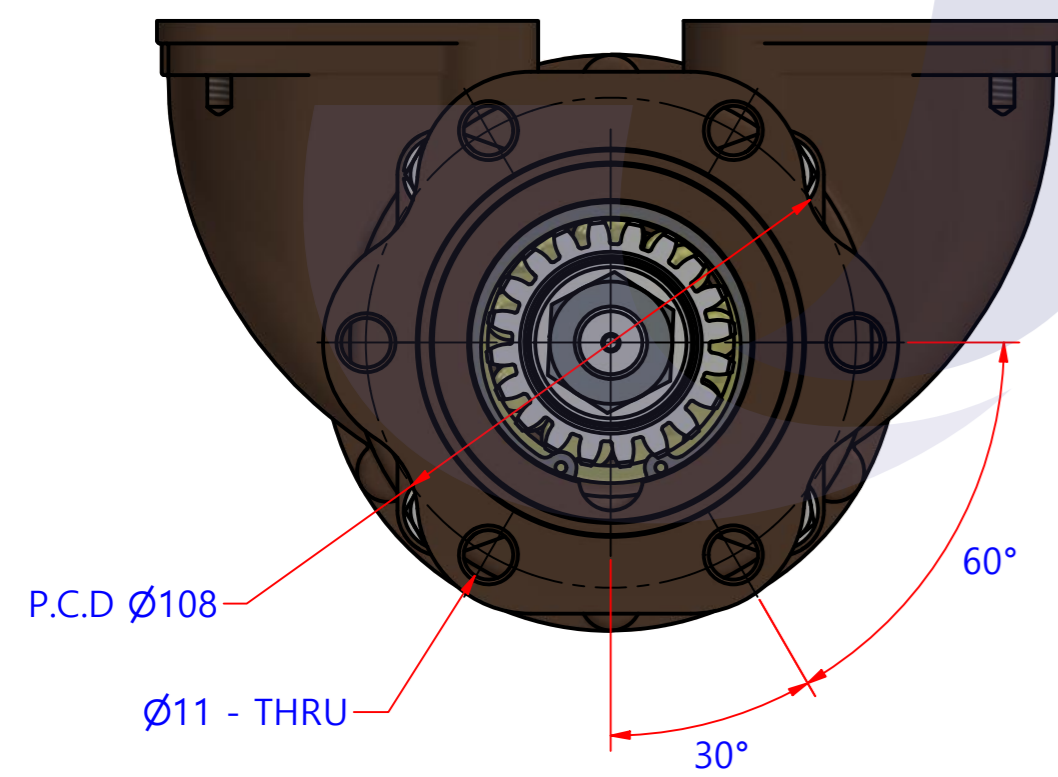

부품 리스트					
항목	수량	부품번호	주제	재질	설명
1	1	PUA0094	PUMP ASSY		JPR-CT343, 353

Drawing by	Checked by	Approved by - date	Model Name	Date	Scale
M.J.KANG	C.I, JEON		JPR-CT343,353	2020-03-02	1 : 1
			PUMP ASSY		
			PART NUMBER	Edition	Sheet
			PUA0094(0)	0	A2

품 번	PUA0094
품 명	JPR-CT343, CT353

A: MAJOR KIT B: MINOR KIT C: CAM SET D: M-SEAL SET E: IMPELLER KIT

No.	QTY	PART NUMBER	PART NAME	A (JSK0026)	B (JSM0005)	C (CAMSET0018)	D (MCSSET0007)	E (JIKJMP045)
1	2	BER0005	BEARING	X				
2	6	BOL0005	SCREW	X	X			
3	4	BOL0016	HEX BOLT					
4	1	BOL0022	NUT					
5	4	BOL0036	SPRING WASHER					
6	1	BOL0102	FLAT WASHER					
7	1	BOL0103	SPRING WASHER					
8	1	CAM0018	CAM	X	X	X		
9	1	COV0011	COVER	X	X			
10	1	GAK0008	GASKET	X	X			X
11	1	GEA0009	GEAR					
12	1	IMP0016	RUBBER IMPELLER	X	X			X
13	1	KEY0019	KEY	X				
14	1	MCS0010	CERAMIC	X	X		X	
15	1	MCS0014	CARBON	X	X		X	
16	1	ORG0003	O-RING	X				
17	1	PBC0041	PUMP CASING / BER					
18	1	PBC0135	PUMP CASING / IMP					
19	2	PIN0002	PIN	X (1)	X (1)			
20	1	RET001301	RETAINER	X				
21	1	SHA0025	SHAFT	X				
22	1	SNP0008	SNAP-RING	X	X		X	
23	1	SNP0013	SNAP-RING	X				
24	2	WER0010	WEAR PLATE	X	X			

PART LIST				
No.	QTY	PART NUMBER	PART NAME	DESCRIPTION
1	1	PUA0094	PUMP ASSY	JPR-CT343, CT353

Drawing by 강명진	Checked by C.I, JEON	Approved by - date	Model Name JPR-CT343,CT353	Date 2016-09-23	Scale 1:1
			PUMP PART'S VIEW		
			PART NUMBER PUA0094(0)	Edition 0	Sheet A2