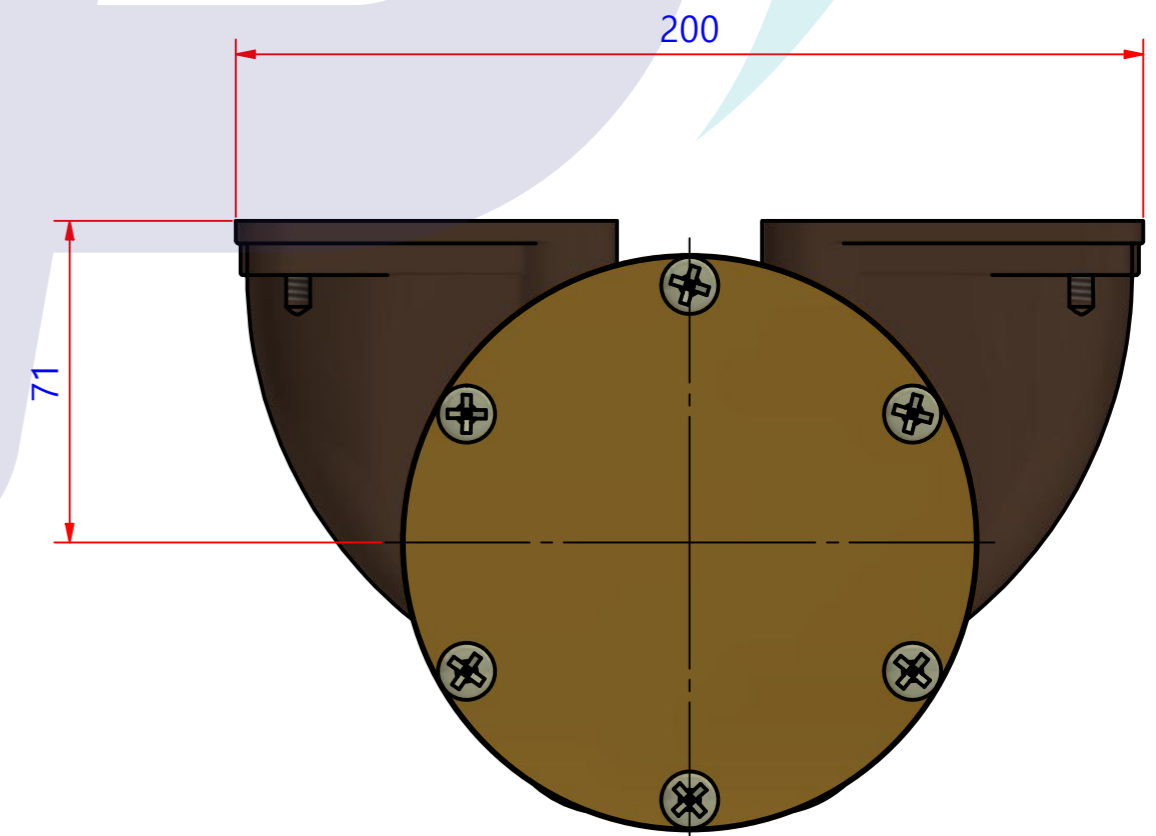

부품 리스트					
항목	수량	부품번호	주제	재질	설명
1	1	PUA0094	PUMP ASSY		JPR-CT343, 353

Drawing by	Checked by	Approved by - date	Model Name	Date	Scale
M.J.KANG	C.I, JEON		JPR-CT343,353	2020-03-02	1 : 1
			PUMP ASSY		
			PART NUMBER	Edition	Sheet
			PUA0094(0)	0	A2

품 번	PUA0094
품 명	JPR-CT343, CT353

A: MAJOR KIT B: MINOR KIT C: CAM SET D: M-SEAL SET E: IMPELLER KIT

No.	QTY	PART NUMBER	PART NAME	A (JSK0026)	B (JSM0005)	C (CAMSET0018)	D (MCSSET0007)	E (JIKJMP045)
1	2	BER0005	BEARING	X				
2	6	BOL0005	SCREW	X	X			
3	4	BOL0016	HEX BOLT					
4	1	BOL0022	NUT					
5	4	BOL0036	SPRING WASHER					
6	1	BOL0102	FLAT WASHER					
7	1	BOL0103	SPRING WASHER					
8	1	CAM0018	CAM	X	X	X		
9	1	COV0011	COVER	X	X			
10	1	GAK0008	GASKET	X	X			X
11	1	GEA0009	GEAR					
12	1	IMP0016	RUBBER IMPELLER	X	X			X
13	1	KEY0019	KEY	X				
14	1	MCS0010	CERAMIC	X	X		X	
15	1	MCS0014	CARBON	X	X		X	
16	1	ORG0003	O-RING	X				
17	1	PBC0041	PUMP CASING / BER					
18	1	PBC0135	PUMP CASING / IMP					
19	2	PIN0002	PIN	X (1)	X (1)			
20	1	RET001301	RETAINER	X				
21	1	SHA0025	SHAFT	X				
22	1	SNP0008	SNAP-RING	X	X		X	
23	1	SNP0013	SNAP-RING	X				
24	2	WER0010	WEAR PLATE	X	X			

PART LIST				
No.	QTY	PART NUMBER	PART NAME	DESCRIPTION
1	1	PUA0094	PUMP ASSY	JPR-CT343, CT353

Drawing by 강명진	Checked by C.I, JEON	Approved by - date	Model Name JPR-CT343,CT353	Date 2016-09-23	Scale 1:1
			PUMP PART'S VIEW		
			PART NUMBER PUA0094(0)	Edition 0	Sheet A2