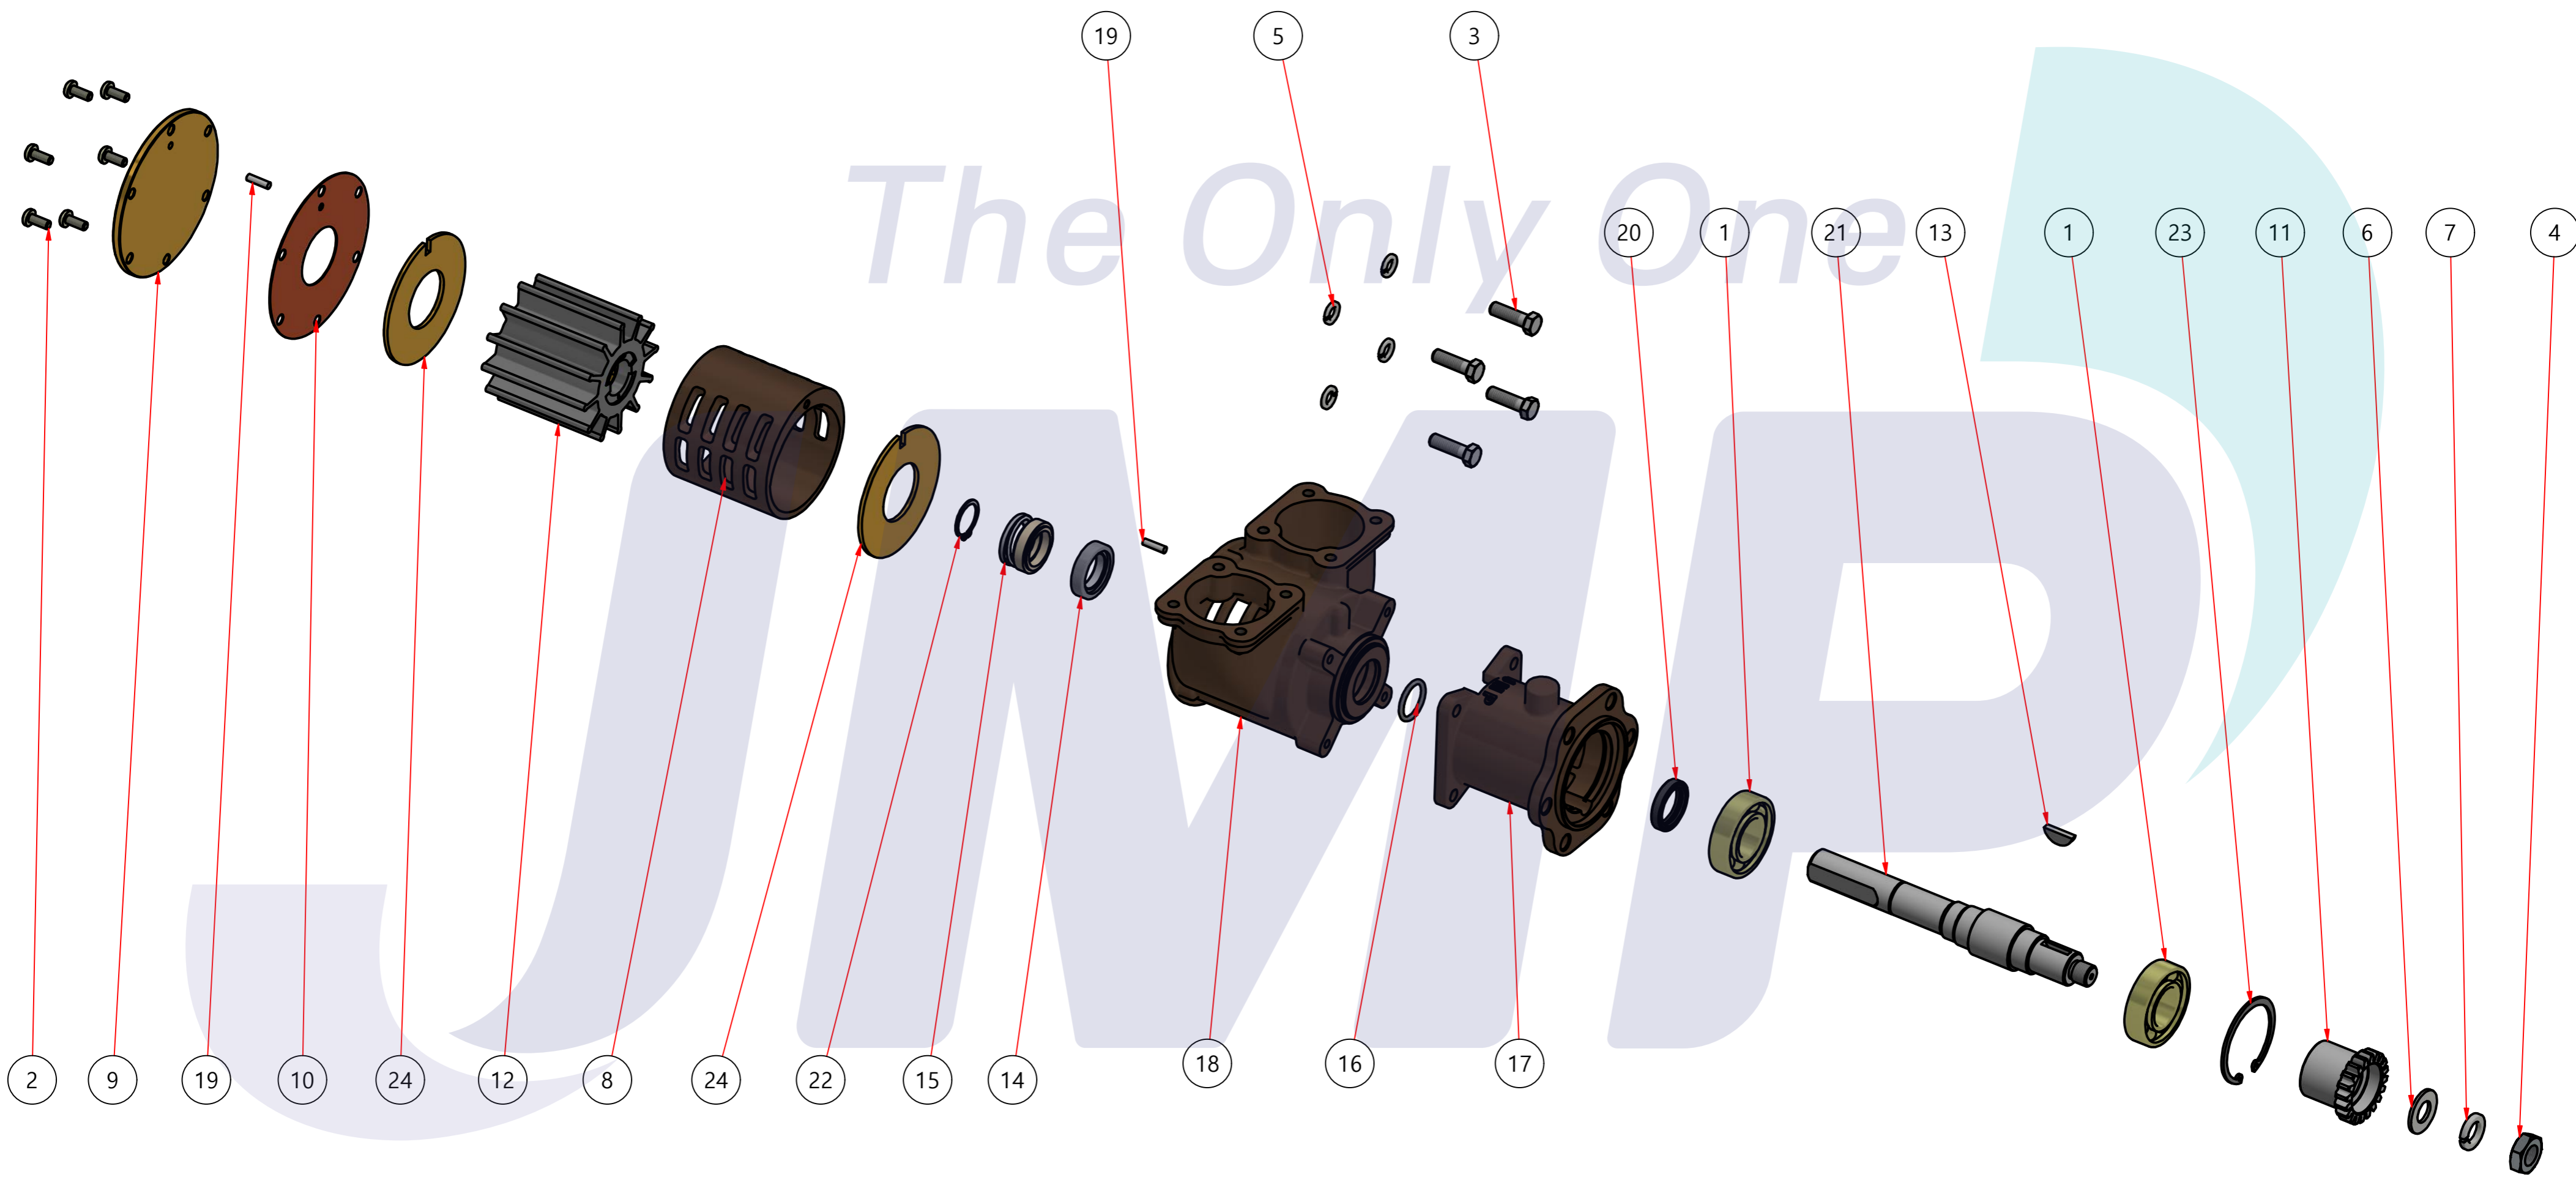

부품 리스트					
항목	수량	부품번호	주제	재질	설명
1	1	PUA0094	PUMP ASSY		JPR-CT343, 353

Drawing by	Checked by	Approved by - date	Model Name	Date	Scale
M.J.KANG	C.I, JEON		JPR-CT343,353	2020-03-02	1 : 1
			PUMP ASSY		
			PART NUMBER	Edition	Sheet
			PUA0094(0)	0	A2

품 번	PUA0094
품 명	JPR-CT343, CT353

A: MAJOR KIT B: MINOR KIT C: CAM SET D: M-SEAL SET E: IMPELLER KIT

No.	QTY	PART NUMBER	PART NAME	A (JSK0026)	B (JSM0005)	C (CAMSET0018)	D (MCSSET0007)	E (JIKJMP045)
1	2	BER0005	BEARING	X				
2	6	BOL0005	SCREW	X	X			
3	4	BOL0016	HEX BOLT					
4	1	BOL0022	NUT					
5	4	BOL0036	SPRING WASHER					
6	1	BOL0102	FLAT WASHER					
7	1	BOL0103	SPRING WASHER					
8	1	CAM0018	CAM	X	X	X		
9	1	COV0011	COVER	X	X			
10	1	GAK0008	GASKET	X	X			X
11	1	GEA0009	GEAR					
12	1	IMP0016	RUBBER IMPELLER	X	X			X
13	1	KEY0019	KEY	X				
14	1	MCS0010	CERAMIC	X	X		X	
15	1	MCS0014	CARBON	X	X		X	
16	1	ORG0003	O-RING	X				
17	1	PBC0041	PUMP CASING / BER					
18	1	PBC0135	PUMP CASING / IMP					
19	2	PIN0002	PIN	X (1)	X (1)			
20	1	RET001301	RETAINER	X				
21	1	SHA0025	SHAFT	X				
22	1	SNP0008	SNAP-RING	X	X		X	
23	1	SNP0013	SNAP-RING	X				
24	2	WER0010	WEAR PLATE	X	X			

PART LIST				
No.	QTY	PART NUMBER	PART NAME	DESCRIPTION
1	1	PUA0094	PUMP ASSY	JPR-CT343, CT353

Drawing by 강명진	Checked by C.I, JEON	Approved by - date	Model Name JPR-CT343,CT353	Date 2016-09-23	Scale 1:1
			PUMP PART'S VIEW		
			PART NUMBER PUA0094(0)	Edition 0	Sheet A2