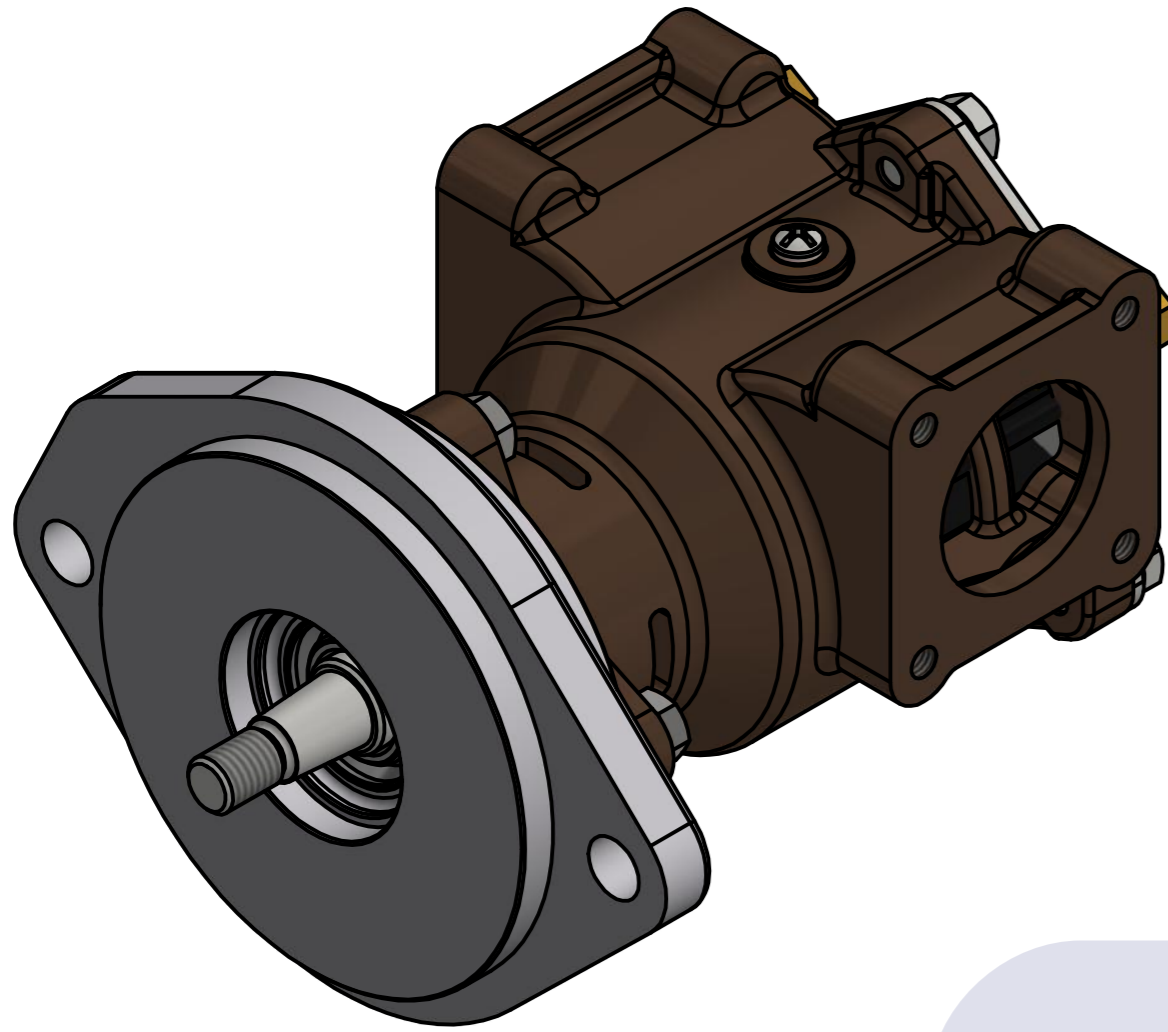

부품 리스트					
항목	수량	부품번호	주제	재질	설명
1	1	PUA0076	PUMP ASSY		JPR-S7632

Drawing by	Checked by	Approved by - date	Model Name	Date	Scale
M.J.KANG	C.I. JEON		JPR-S7632	2019-07-05	1:1
			<b>PUMP ASSY</b>		
PART NUMBER			Edition	Sheet	
PUA0076(0)			0	A2	

품 번	PUA0076
품 명	JPR-S7632

A: MAJOR KIT B: MINOR KIT C: CAM SET D: M-SEAL SET E: IMPELLER KIT

No.	QTY	PART NUMBER	PART NAME	A (JSK0072)	B (JSM0002)	C (CAMSET0031)	D (MCSSET0014)	E (JIKJMP035)
1	2	BER0039	BEARING	X				
2	3	BOL0006	HEX BOLT	X	X			
3	3	BOL0036	SPRING WASHER	X	X			
4	4	BOL0037	SPRING WASHER	X				
5	4	BOL0059	HEX BOLT	X				
6	1	BOL0099	SCREW	X	X	X		
7	1	CAM0031	CAM	X	X	X		
8	1	COV0036	COVER	X	X			
9	1	GAK0009	FIBER GASKET	X	X	X		
10	1	7608-01	RUBBER IMPELLER	X	X			X
11	1	MCS0033	CERAMIC	X	X		X	
12	1	MCS0034	CARBON	X	X		X	
13	2	NIP0016	PLUG					
14	1	ORG0030	O-RING	X	X			X
15	1	PBC0132	PUMP ADAPTER					
16	1	PBC0133	PUMP CASING					
17	1	RET0035	RETAINER	X				
18	1	SHA0076	SHAFT	X				
19	1	SLI0006	SLINGER	X				
20	1	SNP000301	SNAP-RING	X	X		X	
21	1	SNP0011	SNAP-RING	X				
22	1	SPC0015	SPACER	X	X		X	
23	1	WER0019	WEAR PLATE	X	X			

PART LIST					
No.	QTY	PART NUMBER	PART NAME	MAT	DESCRIPTION
1	1	PUA0076	PUMP ASSY		JPR-S7632

Drawing by	Checked by	Approved by - date	Model Name	Date	Scale
강 명진	Y.D. JEON		JPR-S7632	2013-08-09	1 : 1
			PUMP PART'S VIEW		
			PART NUMBER	Edition	Sheet
			PUA0076(0)	0	A2