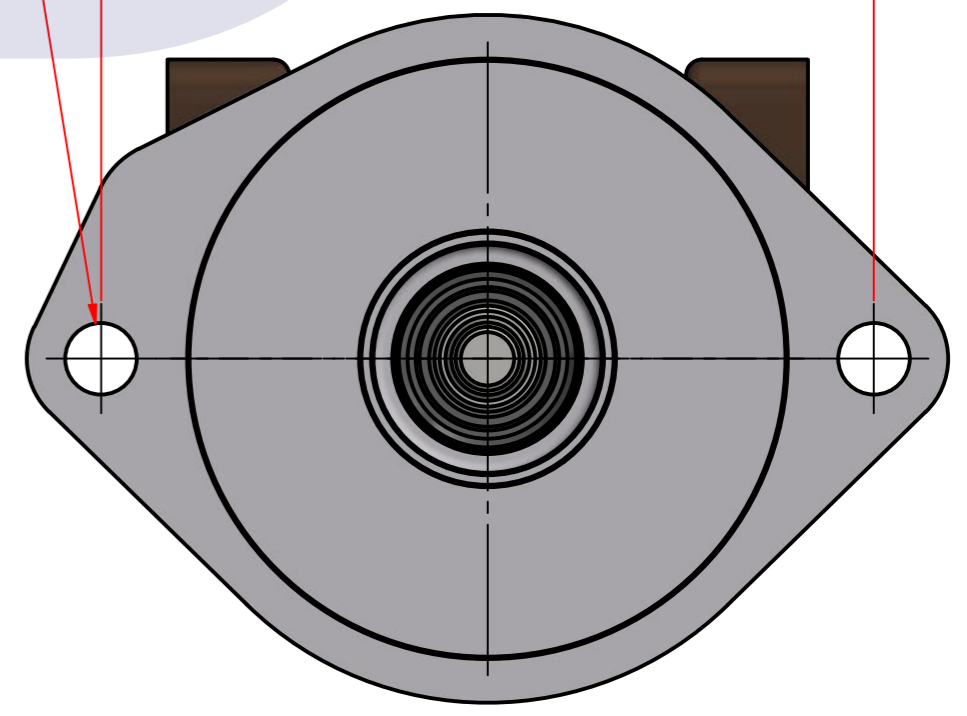

부품 리스트					
항목	수량	부품번호	주제	재질	설명
1	1	PUA0076	PUMP ASSY		JPR-S7632

Drawing by	Checked by	Approved by - date	Model Name	Date	Scale
M.J.KANG	C.I. JEON		JPR-S7632	2019-07-05	1:1
			<b>PUMP ASSY</b>		
PART NUMBER			Edition	Sheet	
PUA0076(0)			0	A2	

품 번	PUA0076
품 명	JPR-S7632

A: MAJOR KIT B: MINOR KIT C: CAM SET D: M-SEAL SET E: IMPELLER KIT

No.	QTY	PART NUMBER	PART NAME	A (JSK0072)	B (JSM0002)	C (CAMSET0031)	D (MCSSET0014)	E (JIKJMP035)
1	2	BER0039	BEARING	X				
2	3	BOL0006	HEX BOLT	X	X			
3	3	BOL0036	SPRING WASHER	X	X			
4	4	BOL0037	SPRING WASHER	X				
5	4	BOL0059	HEX BOLT	X				
6	1	BOL0099	SCREW	X	X	X		
7	1	CAM0031	CAM	X	X	X		
8	1	COV0036	COVER	X	X			
9	1	GAK0009	FIBER GASKET	X	X	X		
10	1	7608-01	RUBBER IMPELLER	X	X			X
11	1	MCS0033	CERAMIC	X	X		X	
12	1	MCS0034	CARBON	X	X		X	
13	2	NIP0016	PLUG					
14	1	ORG0030	O-RING	X	X			X
15	1	PBC0132	PUMP ADAPTER					
16	1	PBC0133	PUMP CASING					
17	1	RET0035	RETAINER	X				
18	1	SHA0076	SHAFT	X				
19	1	SLI0006	SLINGER	X				
20	1	SNP000301	SNAP-RING	X	X		X	
21	1	SNP0011	SNAP-RING	X				
22	1	SPC0015	SPACER	X	X		X	
23	1	WER0019	WEAR PLATE	X	X			

PART LIST					
No.	QTY	PART NUMBER	PART NAME	MAT	DESCRIPTION
1	1	PUA0076	PUMP ASSY		JPR-S7632

Drawing by	Checked by	Approved by - date	Model Name	Date	Scale
강 명진	Y.D. JEON		JPR-S7632	2013-08-09	1 : 1
			PUMP PART'S VIEW		
			PART NUMBER	Edition	Sheet
			PUA0076(0)	0	A2