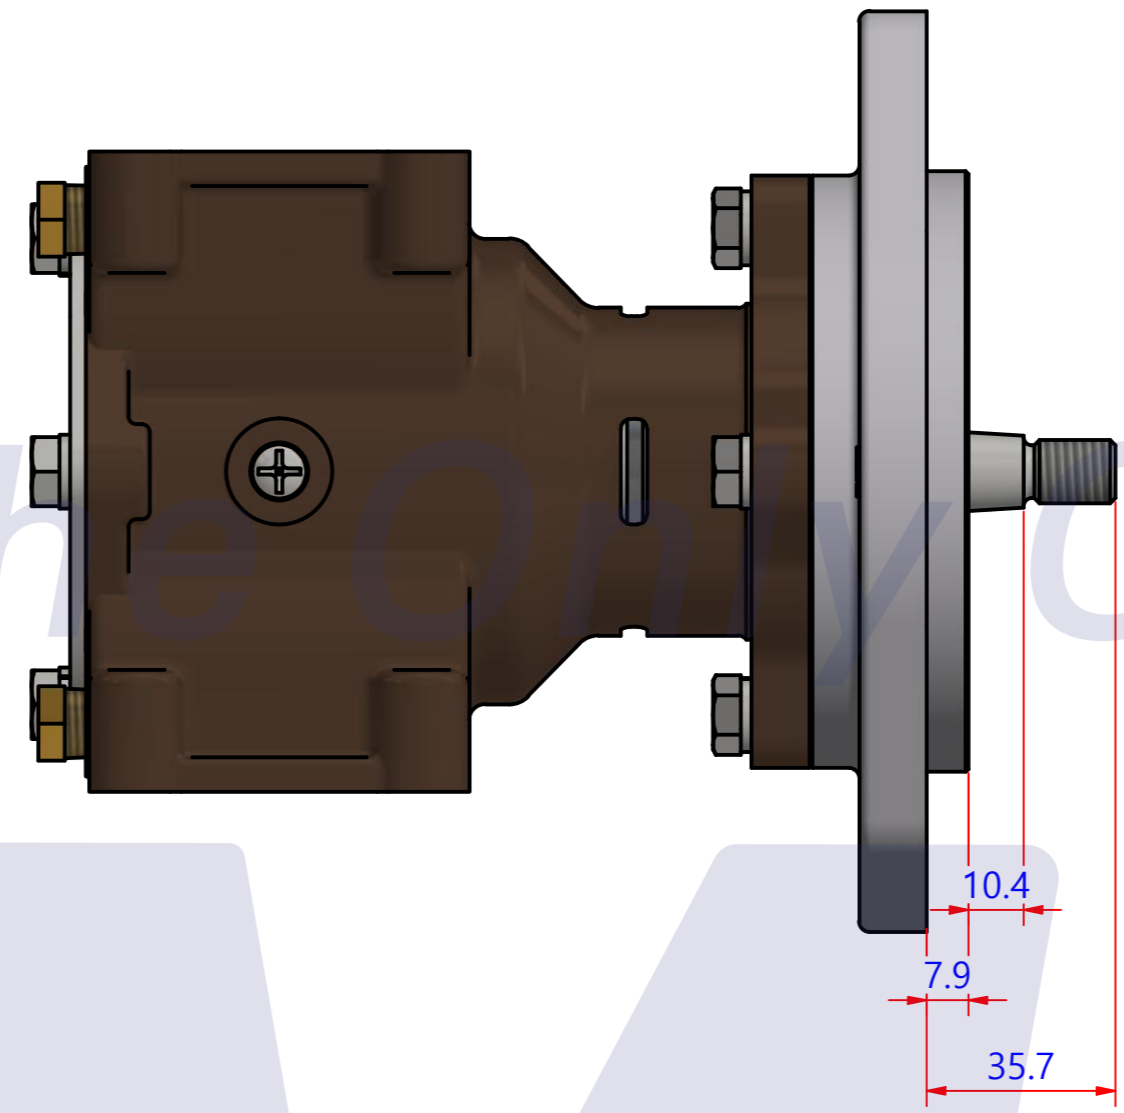

부품 리스트					
항목	수량	부품번호	주제	재질	설명
1	1	PUA0076	PUMP ASSY		JPR-S7632

Drawing by	Checked by	Approved by - date	Model Name	Date	Scale
M.J.KANG	C.I. JEON		JPR-S7632	2019-07-05	1:1
			<b>PUMP ASSY</b>		
PART NUMBER			Edition	Sheet	
PUA0076(0)			0	A2	

품 번	PUA0076
품 명	JPR-S7632

A: MAJOR KIT B: MINOR KIT C: CAM SET D: M-SEAL SET E: IMPELLER KIT

No.	QTY	PART NUMBER	PART NAME	A (JSK0072)	B (JSM0002)	C (CAMSET0031)	D (MCSSET0014)	E (JIKJMP035)
1	2	BER0039	BEARING	X				
2	3	BOL0006	HEX BOLT	X	X			
3	3	BOL0036	SPRING WASHER	X	X			
4	4	BOL0037	SPRING WASHER	X				
5	4	BOL0059	HEX BOLT	X				
6	1	BOL0099	SCREW	X	X	X		
7	1	CAM0031	CAM	X	X	X		
8	1	COV0036	COVER	X	X			
9	1	GAK0009	FIBER GASKET	X	X	X		
10	1	7608-01	RUBBER IMPELLER	X	X			X
11	1	MCS0033	CERAMIC	X	X		X	
12	1	MCS0034	CARBON	X	X		X	
13	2	NIP0016	PLUG					
14	1	ORG0030	O-RING	X	X			X
15	1	PBC0132	PUMP ADAPTER					
16	1	PBC0133	PUMP CASING					
17	1	RET0035	RETAINER	X				
18	1	SHA0076	SHAFT	X				
19	1	SLI0006	SLINGER	X				
20	1	SNP000301	SNAP-RING	X	X		X	
21	1	SNP0011	SNAP-RING	X				
22	1	SPC0015	SPACER	X	X		X	
23	1	WER0019	WEAR PLATE	X	X			

PART LIST					
No.	QTY	PART NUMBER	PART NAME	MAT	DESCRIPTION
1	1	PUA0076	PUMP ASSY		JPR-S7632

Drawing by	Checked by	Approved by - date	Model Name	Date	Scale
강 명진	Y.D. JEON		JPR-S7632	2013-08-09	1 : 1
			PUMP PART'S VIEW		
			PART NUMBER	Edition	Sheet
			PUA0076(0)	0	A2