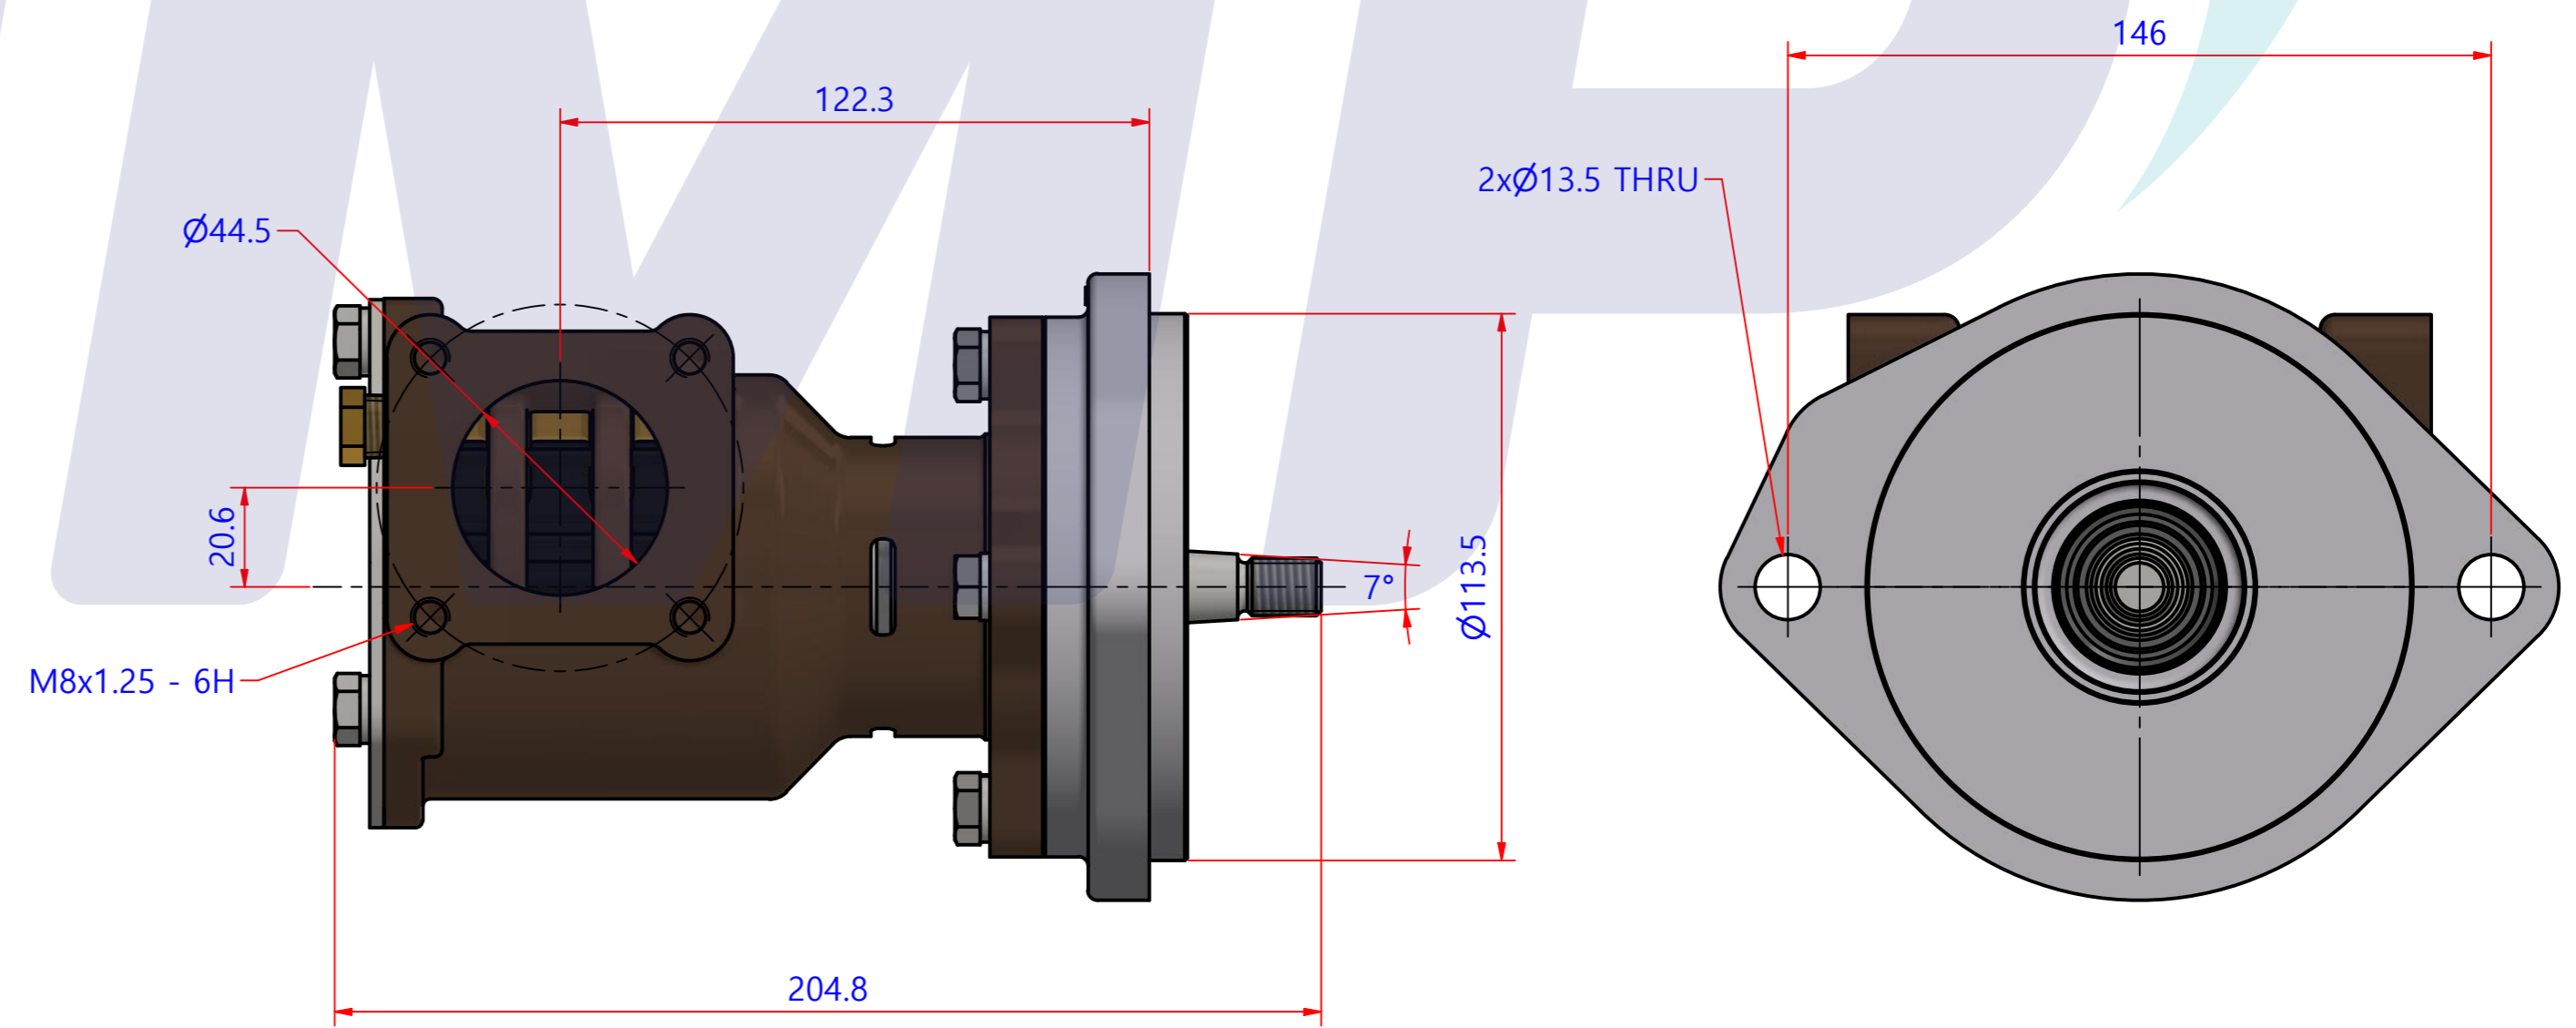

부품 리스트					
항목	수량	부품번호	주제	재질	설명
1	1	PUA0076	PUMP ASSY		JPR-S7632

Drawing by	Checked by	Approved by - date	Model Name	Date	Scale
M.J.KANG	C.I. JEON		JPR-S7632	2019-07-05	1:1
			<b>PUMP ASSY</b>		
PART NUMBER			Edition	Sheet	
PUA0076(0)			0	A2	

품 번	PUA0076
품 명	JPR-S7632

A: MAJOR KIT B: MINOR KIT C: CAM SET D: M-SEAL SET E: IMPELLER KIT

No.	QTY	PART NUMBER	PART NAME	A (JSK0072)	B (JSM0002)	C (CAMSET0031)	D (MCSSET0014)	E (JIKJMP035)
1	2	BER0039	BEARING	X				
2	3	BOL0006	HEX BOLT	X	X			
3	3	BOL0036	SPRING WASHER	X	X			
4	4	BOL0037	SPRING WASHER	X				
5	4	BOL0059	HEX BOLT	X				
6	1	BOL0099	SCREW	X	X	X		
7	1	CAM0031	CAM	X	X	X		
8	1	COV0036	COVER	X	X			
9	1	GAK0009	FIBER GASKET	X	X	X		
10	1	7608-01	RUBBER IMPELLER	X	X			X
11	1	MCS0033	CERAMIC	X	X		X	
12	1	MCS0034	CARBON	X	X		X	
13	2	NIP0016	PLUG					
14	1	ORG0030	O-RING	X	X			X
15	1	PBC0132	PUMP ADAPTER					
16	1	PBC0133	PUMP CASING					
17	1	RET0035	RETAINER	X				
18	1	SHA0076	SHAFT	X				
19	1	SLI0006	SLINGER	X				
20	1	SNP000301	SNAP-RING	X	X		X	
21	1	SNP0011	SNAP-RING	X				
22	1	SPC0015	SPACER	X	X		X	
23	1	WER0019	WEAR PLATE	X	X			

PART LIST					
No.	QTY	PART NUMBER	PART NAME	MAT	DESCRIPTION
1	1	PUA0076	PUMP ASSY		JPR-S7632

Drawing by	Checked by	Approved by - date	Model Name	Date	Scale
강 명진	Y.D. JEON		JPR-S7632	2013-08-09	1 : 1
			PUMP PART'S VIEW		
			PART NUMBER	Edition	Sheet
			PUA0076(0)	0	A2