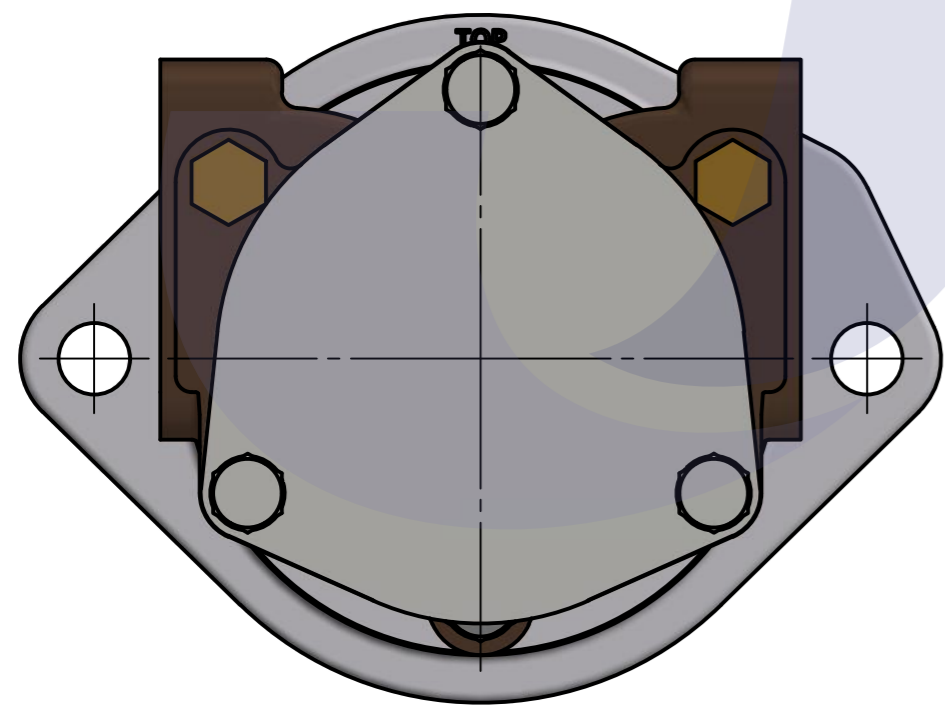

부품 리스트					
항목	수량	부품번호	주제	재질	설명
1	1	PUA0076	PUMP ASSY		JPR-S7632

Drawing by	Checked by	Approved by - date	Model Name	Date	Scale
M.J.KANG	C.I. JEON		JPR-S7632	2019-07-05	1:1
			<b>PUMP ASSY</b>		
PART NUMBER			Edition	Sheet	
PUA0076(0)			0	A2	

품 번	PUA0076
품 명	JPR-S7632

A: MAJOR KIT B: MINOR KIT C: CAM SET D: M-SEAL SET E: IMPELLER KIT

No.	QTY	PART NUMBER	PART NAME	A (JSK0072)	B (JSM0002)	C (CAMSET0031)	D (MCSSET0014)	E (JIKJMP035)
1	2	BER0039	BEARING	X				
2	3	BOL0006	HEX BOLT	X	X			
3	3	BOL0036	SPRING WASHER	X	X			
4	4	BOL0037	SPRING WASHER	X				
5	4	BOL0059	HEX BOLT	X				
6	1	BOL0099	SCREW	X	X	X		
7	1	CAM0031	CAM	X	X	X		
8	1	COV0036	COVER	X	X			
9	1	GAK0009	FIBER GASKET	X	X	X		
10	1	7608-01	RUBBER IMPELLER	X	X			X
11	1	MCS0033	CERAMIC	X	X		X	
12	1	MCS0034	CARBON	X	X		X	
13	2	NIP0016	PLUG					
14	1	ORG0030	O-RING	X	X			X
15	1	PBC0132	PUMP ADAPTER					
16	1	PBC0133	PUMP CASING					
17	1	RET0035	RETAINER	X				
18	1	SHA0076	SHAFT	X				
19	1	SLI0006	SLINGER	X				
20	1	SNP000301	SNAP-RING	X	X		X	
21	1	SNP0011	SNAP-RING	X				
22	1	SPC0015	SPACER	X	X		X	
23	1	WER0019	WEAR PLATE	X	X			

PART LIST					
No.	QTY	PART NUMBER	PART NAME	MAT	DESCRIPTION
1	1	PUA0076	PUMP ASSY		JPR-S7632

Drawing by	Checked by	Approved by - date	Model Name	Date	Scale
강 명진	Y.D. JEON		JPR-S7632	2013-08-09	1 : 1
			PUMP PART'S VIEW		
			PART NUMBER	Edition	Sheet
			PUA0076(0)	0	A2