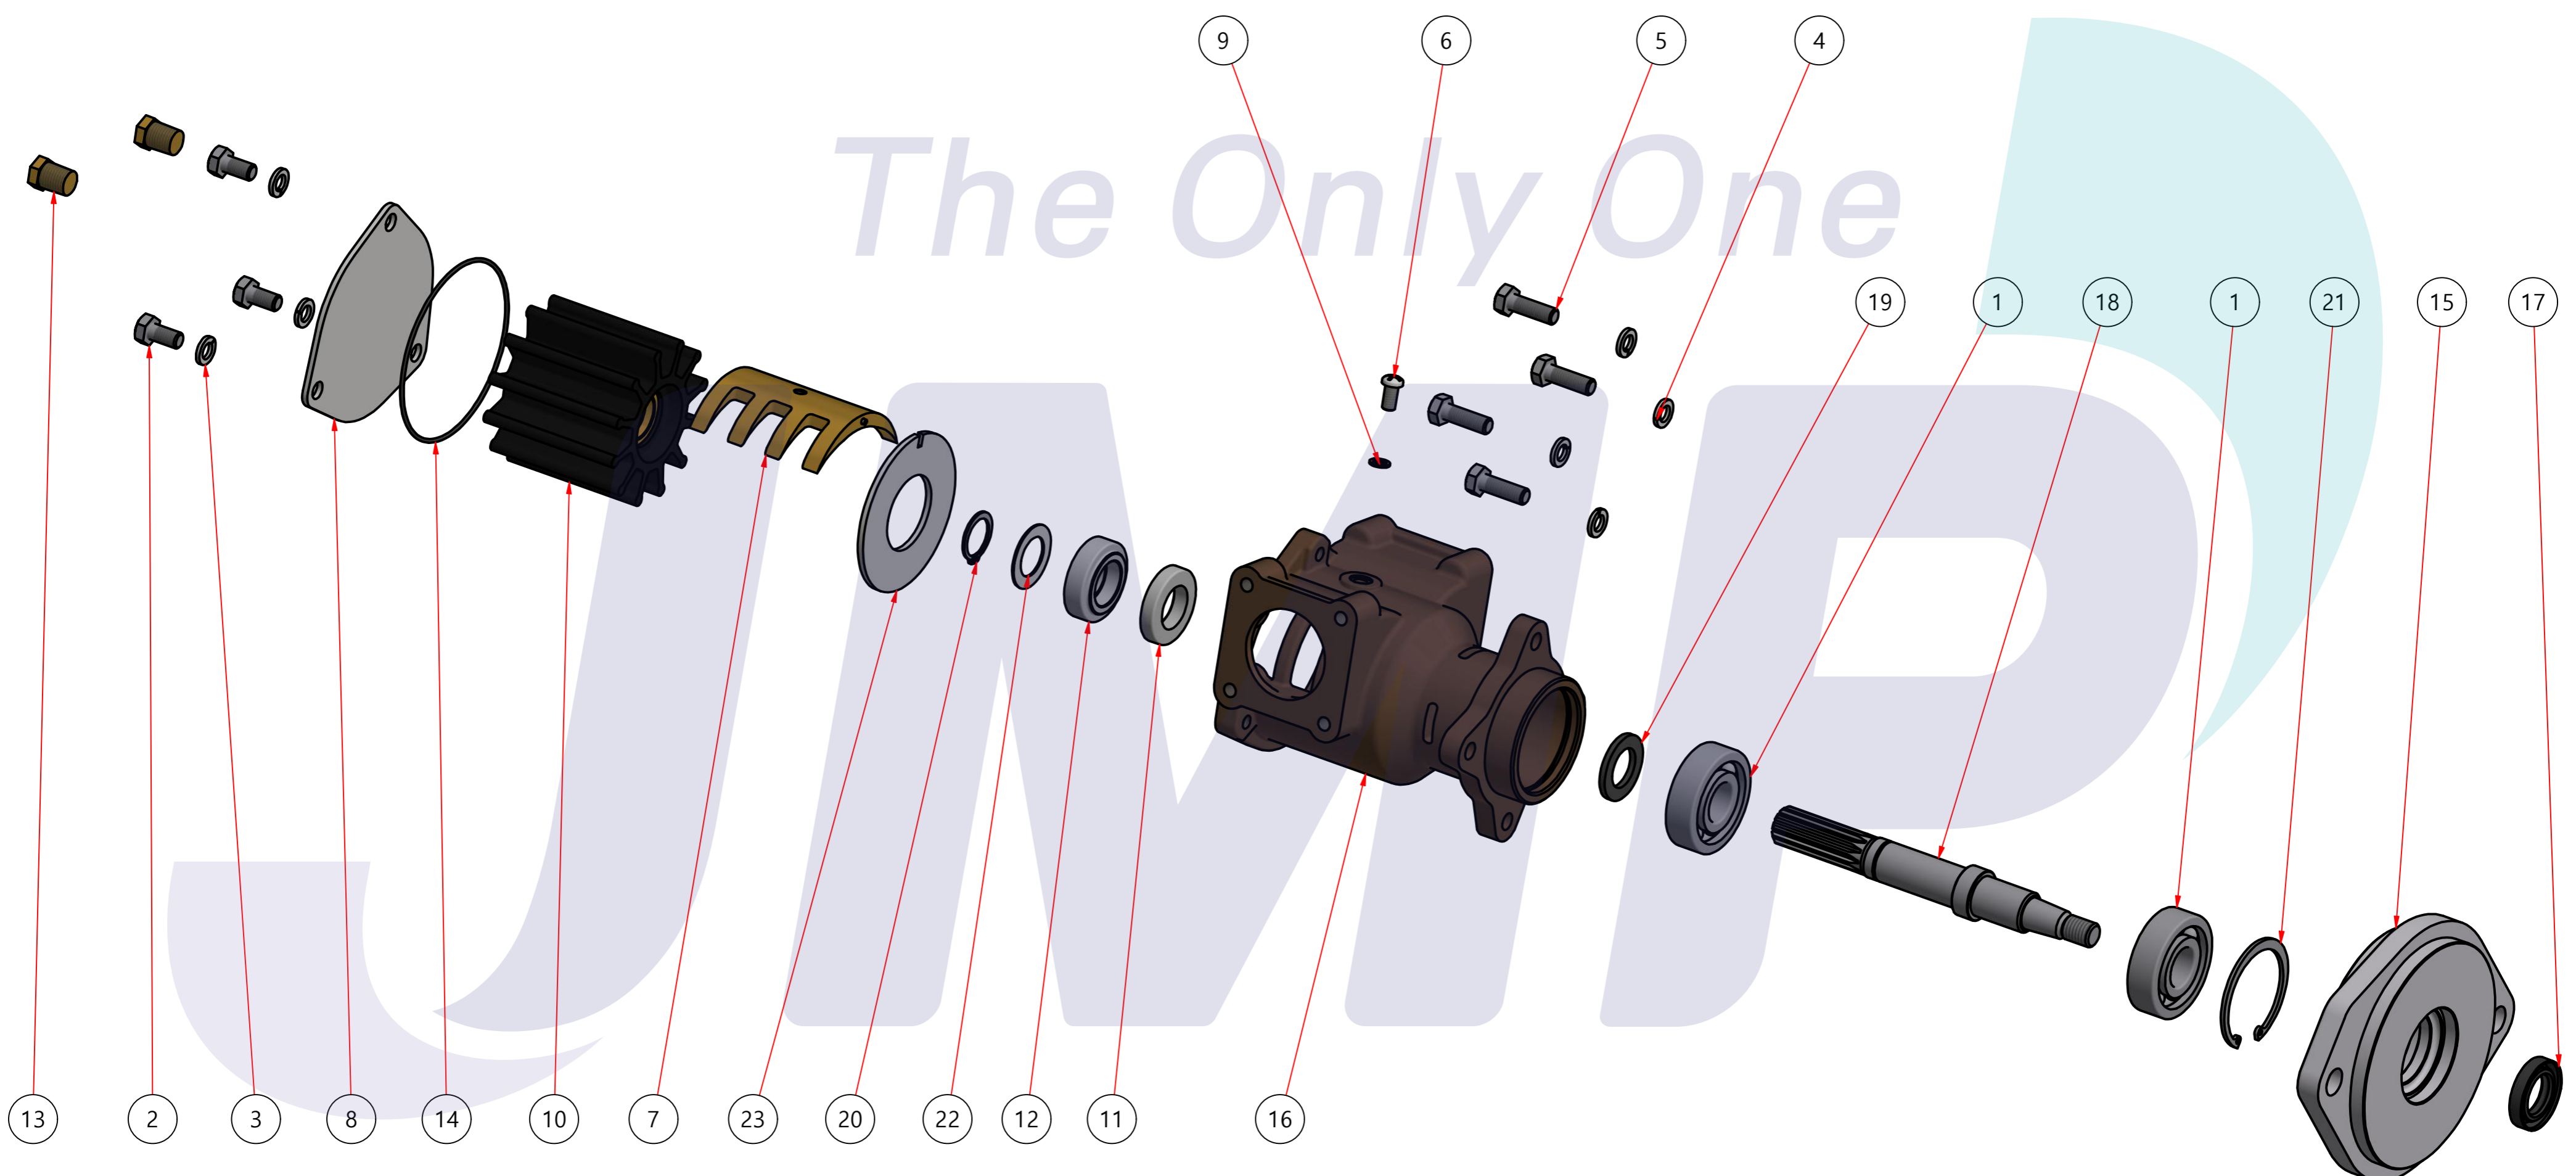

부품 리스트					
항목	수량	부품번호	주제	재질	설명
1	1	PUA0076	PUMP ASSY		JPR-S7632

Drawing by	Checked by	Approved by - date	Model Name	Date	Scale
M.J.KANG	C.I. JEON		JPR-S7632	2019-07-05	1:1
			<b>PUMP ASSY</b>		
PART NUMBER			Edition	Sheet	
PUA0076(0)			0	A2	

품 번	PUA0076
품 명	JPR-S7632

A: MAJOR KIT B: MINOR KIT C: CAM SET D: M-SEAL SET E: IMPELLER KIT

No.	QTY	PART NUMBER	PART NAME	A (JSK0072)	B (JSM0002)	C (CAMSET0031)	D (MCSSET0014)	E (JIKJMP035)
1	2	BER0039	BEARING	X				
2	3	BOL0006	HEX BOLT	X	X			
3	3	BOL0036	SPRING WASHER	X	X			
4	4	BOL0037	SPRING WASHER	X				
5	4	BOL0059	HEX BOLT	X				
6	1	BOL0099	SCREW	X	X	X		
7	1	CAM0031	CAM	X	X	X		
8	1	COV0036	COVER	X	X			
9	1	GAK0009	FIBER GASKET	X	X	X		
10	1	7608-01	RUBBER IMPELLER	X	X			X
11	1	MCS0033	CERAMIC	X	X		X	
12	1	MCS0034	CARBON	X	X		X	
13	2	NIP0016	PLUG					
14	1	ORG0030	O-RING	X	X			X
15	1	PBC0132	PUMP ADAPTER					
16	1	PBC0133	PUMP CASING					
17	1	RET0035	RETAINER	X				
18	1	SHA0076	SHAFT	X				
19	1	SLI0006	SLINGER	X				
20	1	SNP000301	SNAP-RING	X	X		X	
21	1	SNP0011	SNAP-RING	X				
22	1	SPC0015	SPACER	X	X		X	
23	1	WER0019	WEAR PLATE	X	X			

PART LIST					
No.	QTY	PART NUMBER	PART NAME	MAT	DESCRIPTION
1	1	PUA0076	PUMP ASSY		JPR-S7632

Drawing by	Checked by	Approved by - date	Model Name	Date	Scale
강 명진	Y.D. JEON		JPR-S7632	2013-08-09	1 : 1
			PUMP PART'S VIEW		
			PART NUMBER	Edition	Sheet
			PUA0076(0)	0	A2