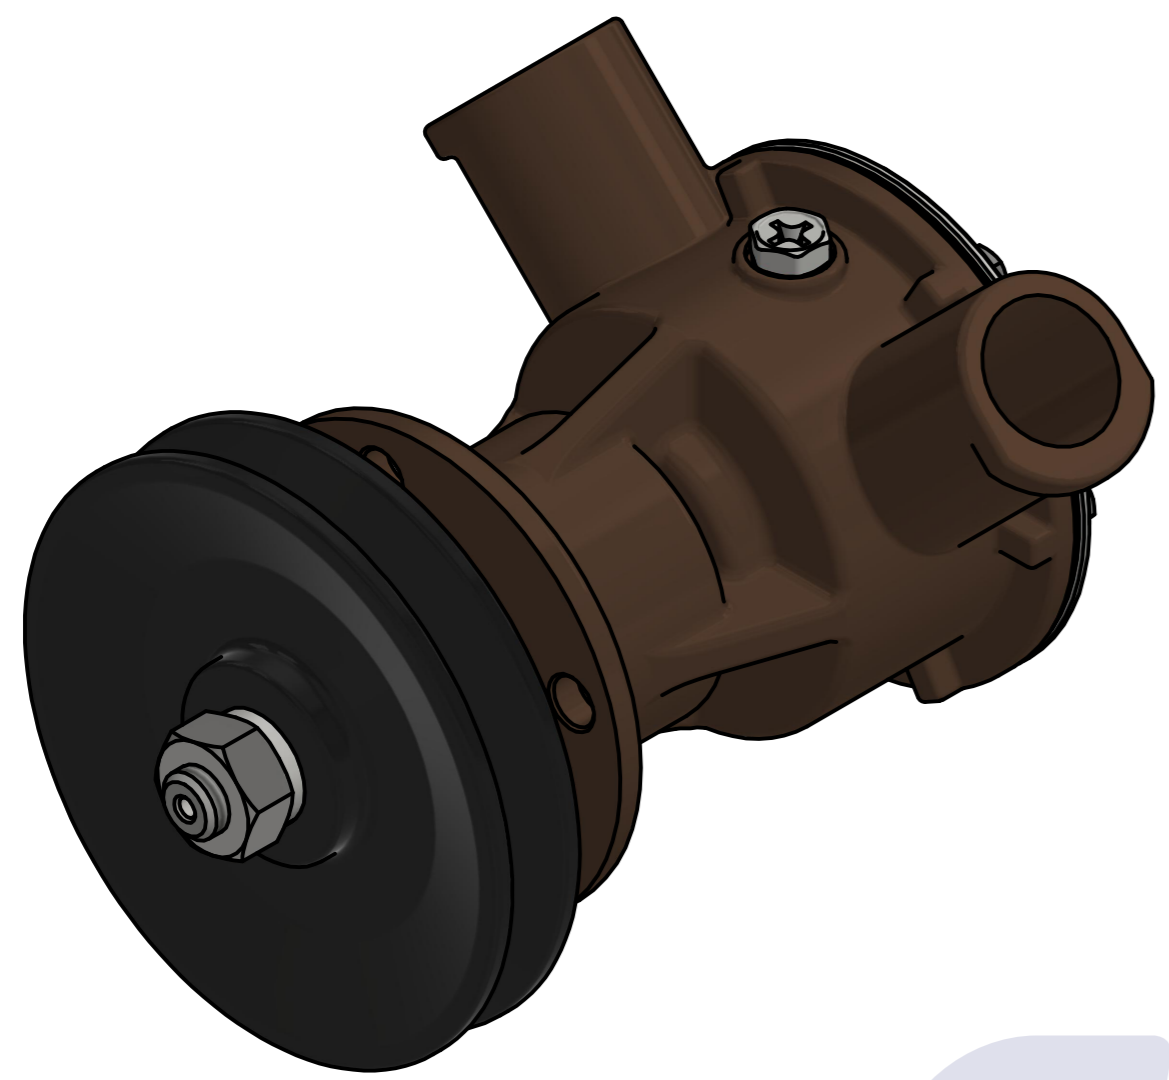

부품 리스트					
항목	수량	부품번호	주제	재질	설명
1	1	PUA0109	PUMP ASSY		JPR-CM10LH

Drawing by	Checked by	Approved by - date	Model Name	Date	Scale
M.J.KANG	C.I. JEON		JPR-CM10LH	2018-09-04	1:1
			PUMP ASSY		
			PART NUMBER	PUA0109(0)	Sheet A2

품번	PUA0109
품명	JPR-CM10LH

A: MAJOR KIT B: MINOR KIT C: CAM SET D: IMPELLER KIT

No.	QTY	PART NUMBER	PART NAME	A (JSK0115)	B (JSM0115)	C (CAMSET0033)	D (JIKJMP013)
1	2	BER0046	BEARING	X			
2	1	BOL001801	NUT	X			
3	1	BOL0039	SPRING WASHER	X			
4	1	BOL0080	HEX BOLT	X	X	X	
5	6	BOL0144	HEX BOLT	X	X		
6	1	CAM000101	CAM	X	X	X	
7	1	COV0045	COVER	X	X		
8	1	GAK0009	FIBER GASKET	X	X	X	
9	1	GAK0060	GASKET	X	X		X
10	1	7100-01	RUBBER IMPELLER	X	X		X
11	1	KEY0027	KEY	X			
12	1	ORG0044	O-RING	X			
13	1	PBC0184	PUMP CASING				
14	1	PUL0016	PULLEY				
15	1	RET0013	RETAINER	X	X		
16	1	SHA0102	SHAFT	X			
17	1	WER0006	WEAR PLATE	X	X		

PART LIST					
No.	QTY	PART NUMBER	PART NAME	MAT	DESCRIPTION
1	1	PUA0109	PUMP ASSY		JPR-CM10LH

Drawing by	Checked by	Approved by - date	Model Name	Date	Scale
강 명진	Y.D. JEON		JPR-CM10LH	2014-11-04	1 : 1
			PUMP PART'S VIEW		
			PART NUMBER	Edition	Sheet
			PUA0109(0)	0	A2