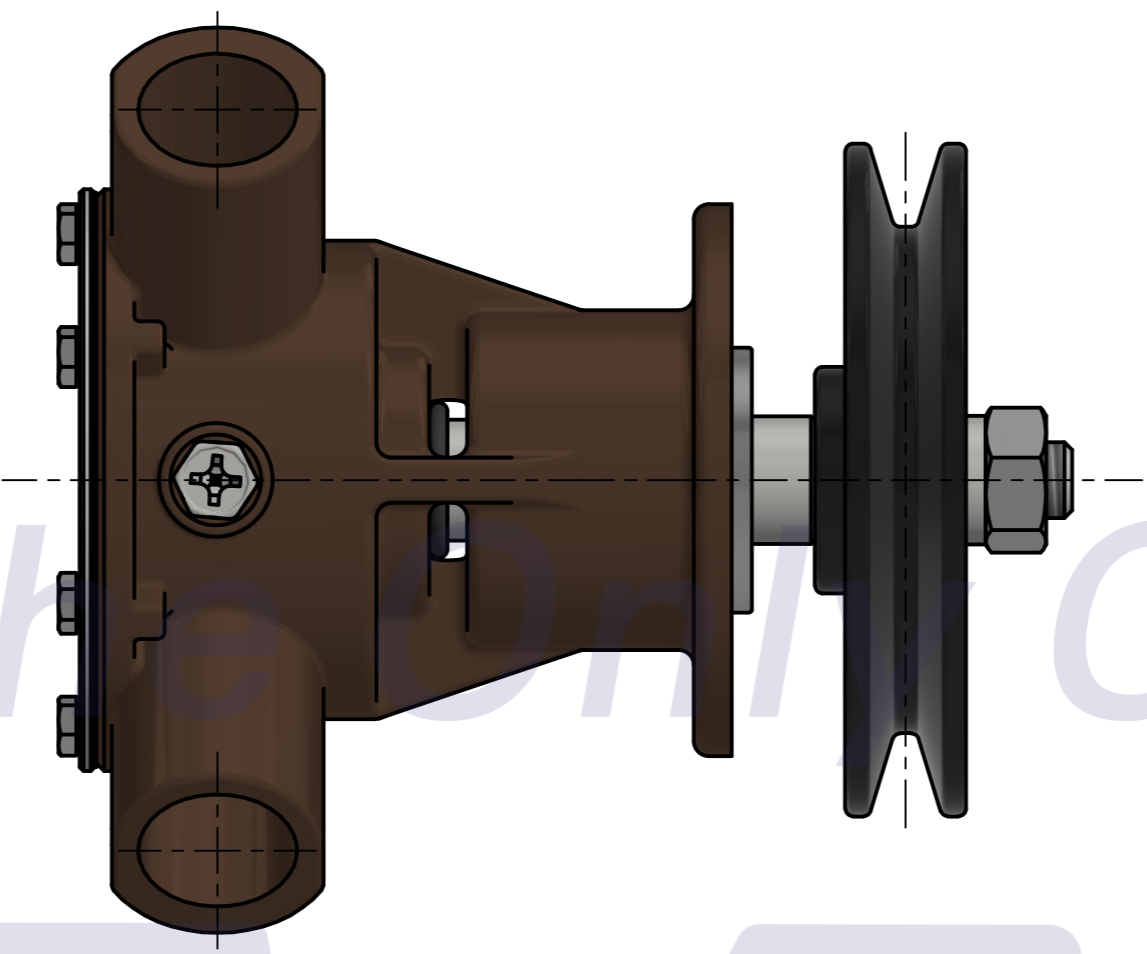

부품 리스트					
항목	수량	부품번호	주제	재질	설명
1	1	PUA0109	PUMP ASSY		JPR-CM10LH

Drawing by	Checked by	Approved by - date	Model Name	Date	Scale
M.J.KANG	C.I. JEON		JPR-CM10LH	2018-09-04	1:1
			PUMP ASSY		
			PART NUMBER	PUA0109(0)	Sheet A2

품번	PUA0109
품명	JPR-CM10LH

A: MAJOR KIT B: MINOR KIT C: CAM SET D: IMPELLER KIT

No.	QTY	PART NUMBER	PART NAME	A (JSK0115)	B (JSM0115)	C (CAMSET0033)	D (JIKJMP013)
1	2	BER0046	BEARING	X			
2	1	BOL001801	NUT	X			
3	1	BOL0039	SPRING WASHER	X			
4	1	BOL0080	HEX BOLT	X	X	X	
5	6	BOL0144	HEX BOLT	X	X		
6	1	CAM000101	CAM	X	X	X	
7	1	COV0045	COVER	X	X		
8	1	GAK0009	FIBER GASKET	X	X	X	
9	1	GAK0060	GASKET	X	X		X
10	1	7100-01	RUBBER IMPELLER	X	X		X
11	1	KEY0027	KEY	X			
12	1	ORG0044	O-RING	X			
13	1	PBC0184	PUMP CASING				
14	1	PUL0016	PULLEY				
15	1	RET0013	RETAINER	X	X		
16	1	SHA0102	SHAFT	X			
17	1	WER0006	WEAR PLATE	X	X		

PART LIST					
No.	QTY	PART NUMBER	PART NAME	MAT	DESCRIPTION
1	1	PUA0109	PUMP ASSY		JPR-CM10LH

Drawing by	Checked by	Approved by - date	Model Name	Date	Scale
강 명진	Y.D. JEON		JPR-CM10LH	2014-11-04	1 : 1
			PUMP PART'S VIEW		
			PART NUMBER	Edition	Sheet
			PUA0109(0)	0	A2