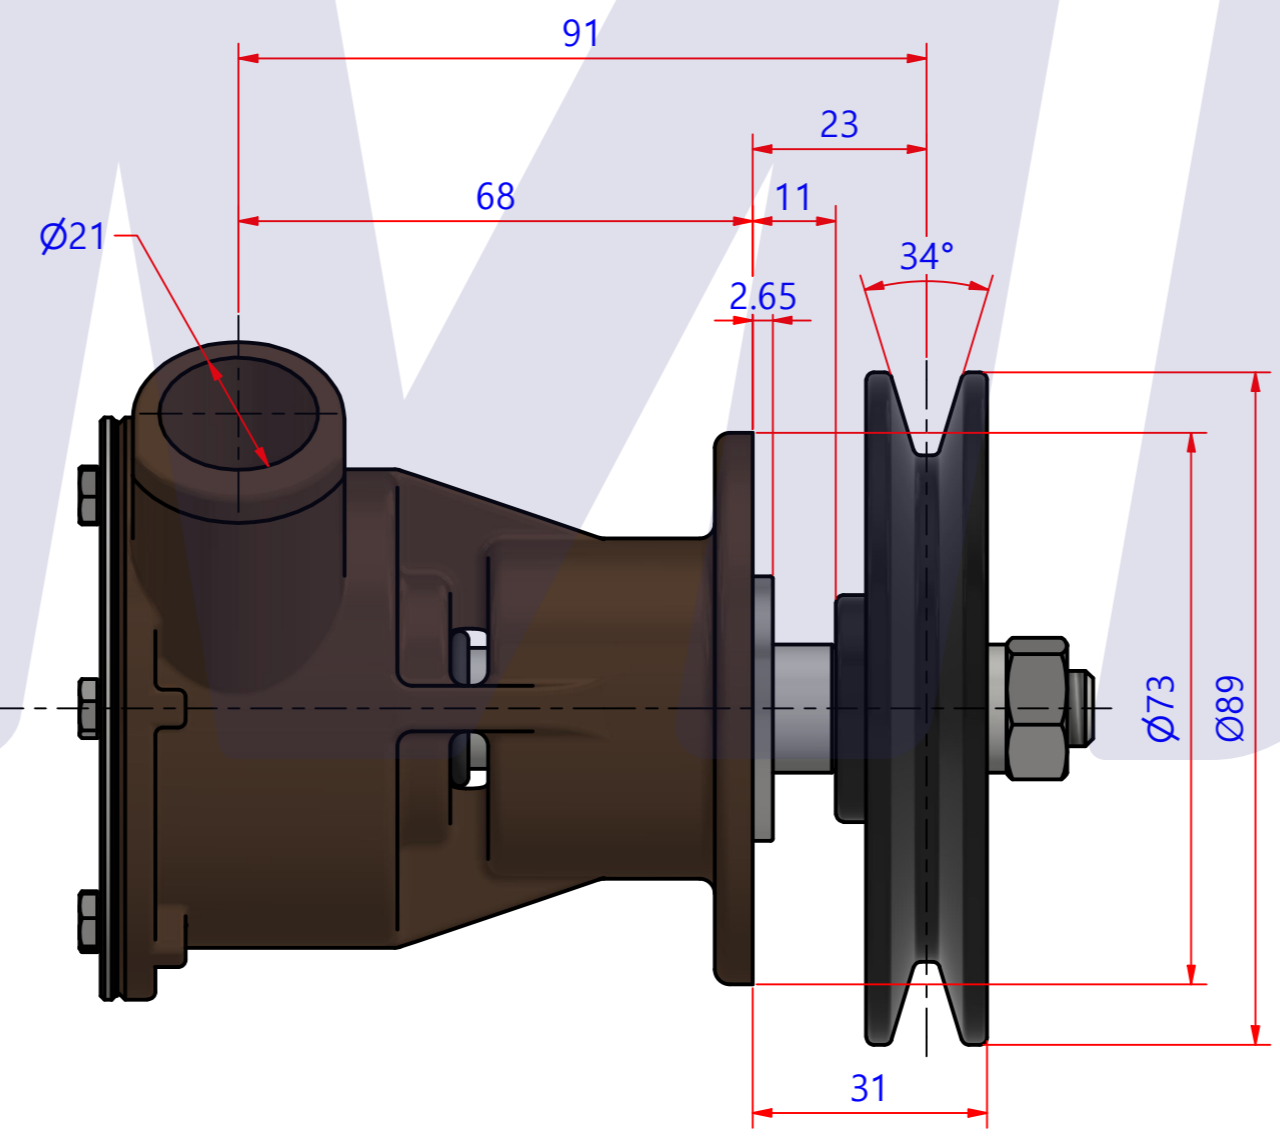

부품 리스트					
항목	수량	부품번호	주제	재질	설명
1	1	PUA0109	PUMP ASSY		JPR-CM10LH

Drawing by	Checked by	Approved by - date	Model Name	Date	Scale
M.J.KANG	C.I. JEON		JPR-CM10LH	2018-09-04	1:1
			PUMP ASSY		
			PART NUMBER	PUA0109(0)	Sheet A2

품번	PUA0109
품명	JPR-CM10LH

A: MAJOR KIT B: MINOR KIT C: CAM SET D: IMPELLER KIT

No.	QTY	PART NUMBER	PART NAME	A (JSK0115)	B (JSM0115)	C (CAMSET0033)	D (JIKJMP013)
1	2	BER0046	BEARING	X			
2	1	BOL001801	NUT	X			
3	1	BOL0039	SPRING WASHER	X			
4	1	BOL0080	HEX BOLT	X	X	X	
5	6	BOL0144	HEX BOLT	X	X		
6	1	CAM000101	CAM	X	X	X	
7	1	COV0045	COVER	X	X		
8	1	GAK0009	FIBER GASKET	X	X	X	
9	1	GAK0060	GASKET	X	X		X
10	1	7100-01	RUBBER IMPELLER	X	X		X
11	1	KEY0027	KEY	X			
12	1	ORG0044	O-RING	X			
13	1	PBC0184	PUMP CASING				
14	1	PUL0016	PULLEY				
15	1	RET0013	RETAINER	X	X		
16	1	SHA0102	SHAFT	X			
17	1	WER0006	WEAR PLATE	X	X		

PART LIST					
No.	QTY	PART NUMBER	PART NAME	MAT	DESCRIPTION
1	1	PUA0109	PUMP ASSY		JPR-CM10LH

Drawing by	Checked by	Approved by - date	Model Name	Date	Scale
강 명진	Y.D. JEON		JPR-CM10LH	2014-11-04	1 : 1
			PUMP PART'S VIEW		
			PART NUMBER	Edition	Sheet
			PUA0109(0)	0	A2