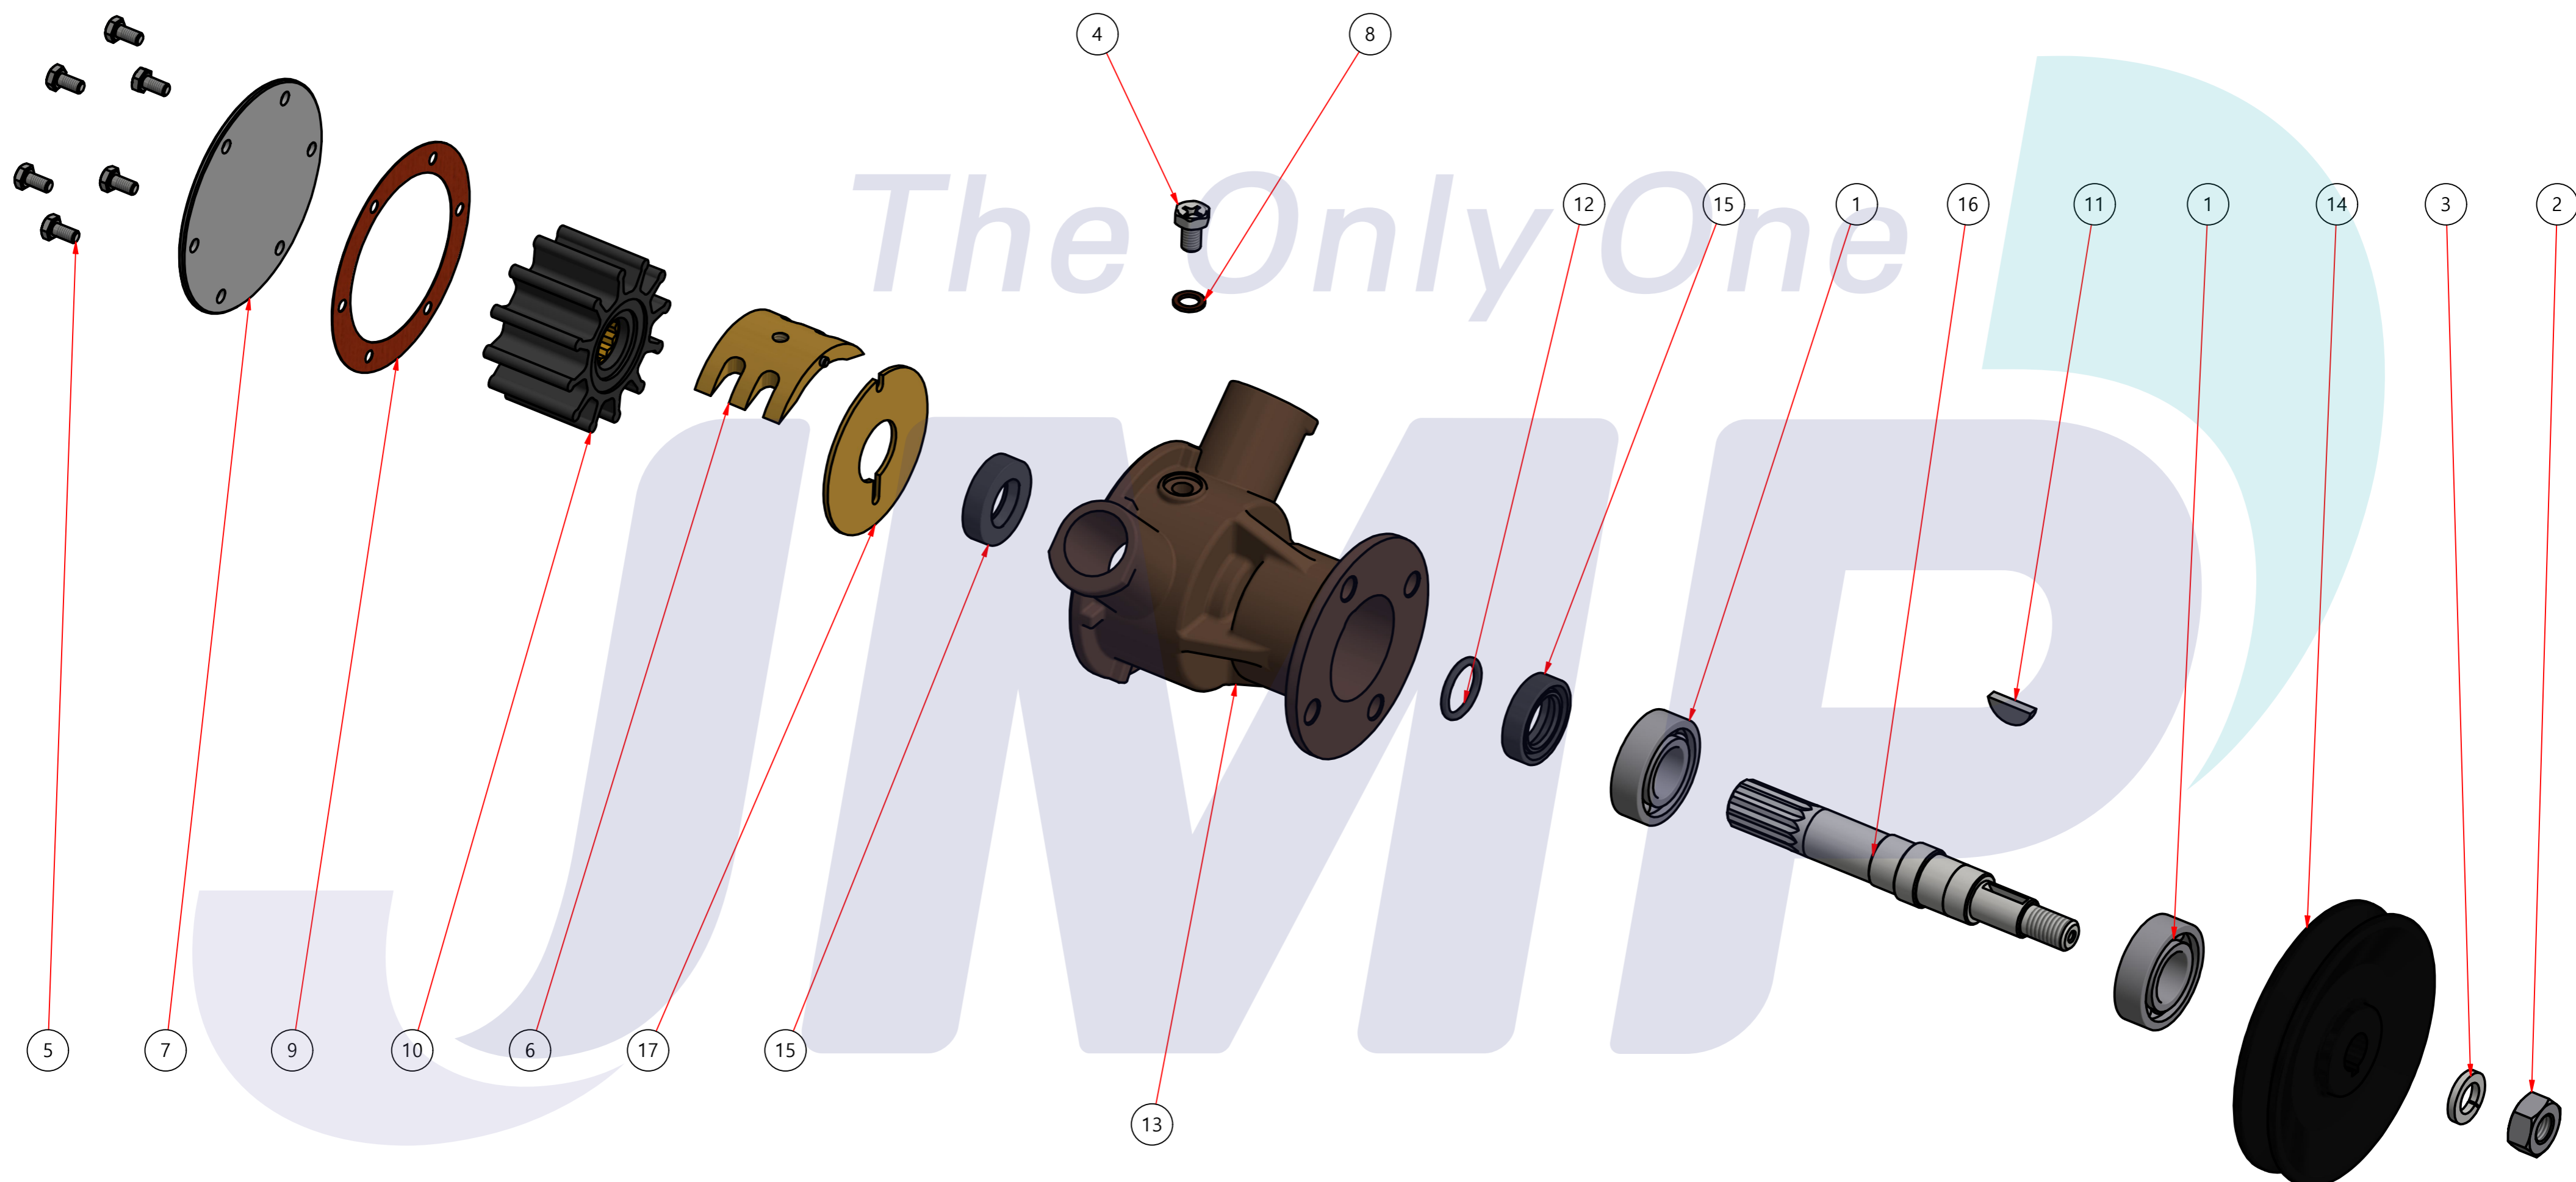

부품 리스트					
항목	수량	부품번호	주제	재질	설명
1	1	PUA0109	PUMP ASSY		JPR-CM10LH

Drawing by	Checked by	Approved by - date	Model Name	Date	Scale
M.J.KANG	C.I. JEON		JPR-CM10LH	2018-09-04	1:1
			PUMP ASSY		
			PART NUMBER	PUA0109(0)	Sheet A2

품번	PUA0109
품명	JPR-CM10LH

A: MAJOR KIT B: MINOR KIT C: CAM SET D: IMPELLER KIT

No.	QTY	PART NUMBER	PART NAME	A (JSK0115)	B (JSM0115)	C (CAMSET0033)	D (JIKJMP013)
1	2	BER0046	BEARING	X			
2	1	BOL001801	NUT	X			
3	1	BOL0039	SPRING WASHER	X			
4	1	BOL0080	HEX BOLT	X	X	X	
5	6	BOL0144	HEX BOLT	X	X		
6	1	CAM000101	CAM	X	X	X	
7	1	COV0045	COVER	X	X		
8	1	GAK0009	FIBER GASKET	X	X	X	
9	1	GAK0060	GASKET	X	X		X
10	1	7100-01	RUBBER IMPELLER	X	X		X
11	1	KEY0027	KEY	X			
12	1	ORG0044	O-RING	X			
13	1	PBC0184	PUMP CASING				
14	1	PUL0016	PULLEY				
15	1	RET0013	RETAINER	X	X		
16	1	SHA0102	SHAFT	X			
17	1	WER0006	WEAR PLATE	X	X		

PART LIST					
No.	QTY	PART NUMBER	PART NAME	MAT	DESCRIPTION
1	1	PUA0109	PUMP ASSY		JPR-CM10LH

Drawing by	Checked by	Approved by - date	Model Name	Date	Scale
강 명진	Y.D. JEON		JPR-CM10LH	2014-11-04	1 : 1
			PUMP PART'S VIEW		
			PART NUMBER	Edition	Sheet
			PUA0109(0)	0	A2