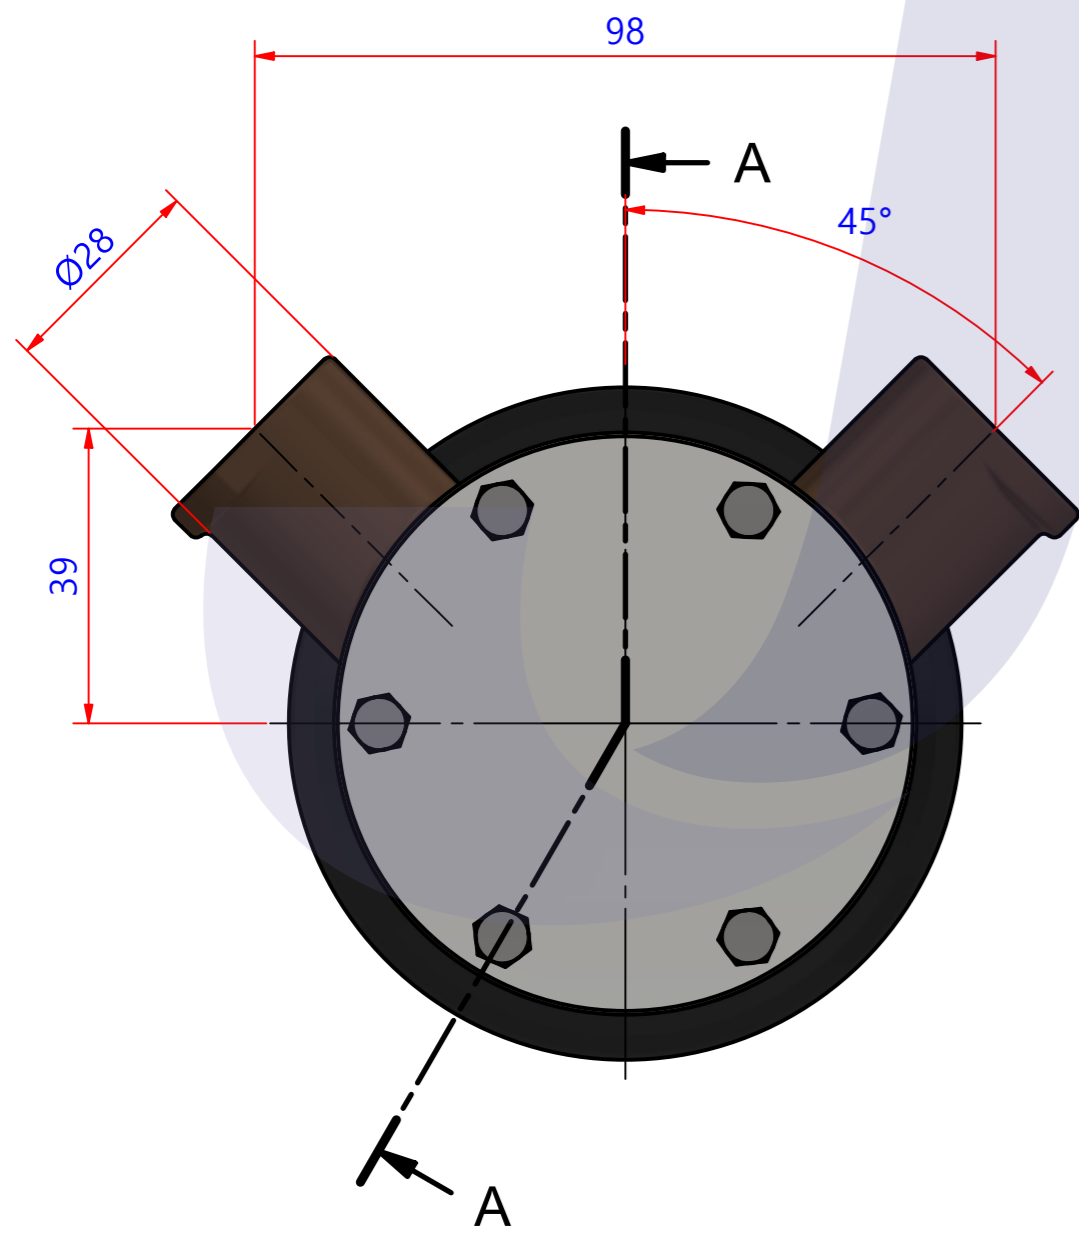

부품 리스트					
항목	수량	부품번호	주제	재질	설명
1	1	PUA0109	PUMP ASSY		JPR-CM10LH

Drawing by	Checked by	Approved by - date	Model Name	Date	Scale
M.J.KANG	C.I. JEON		JPR-CM10LH	2018-09-04	1:1
			PUMP ASSY		
			PART NUMBER	PUA0109(0)	Sheet A2

품번	PUA0109
품명	JPR-CM10LH

A: MAJOR KIT B: MINOR KIT C: CAM SET D: IMPELLER KIT

No.	QTY	PART NUMBER	PART NAME	A (JSK0115)	B (JSM0115)	C (CAMSET0033)	D (JIKJMP013)
1	2	BER0046	BEARING	X			
2	1	BOL001801	NUT	X			
3	1	BOL0039	SPRING WASHER	X			
4	1	BOL0080	HEX BOLT	X	X	X	
5	6	BOL0144	HEX BOLT	X	X		
6	1	CAM000101	CAM	X	X	X	
7	1	COV0045	COVER	X	X		
8	1	GAK0009	FIBER GASKET	X	X	X	
9	1	GAK0060	GASKET	X	X		X
10	1	7100-01	RUBBER IMPELLER	X	X		X
11	1	KEY0027	KEY	X			
12	1	ORG0044	O-RING	X			
13	1	PBC0184	PUMP CASING				
14	1	PUL0016	PULLEY				
15	1	RET0013	RETAINER	X	X		
16	1	SHA0102	SHAFT	X			
17	1	WER0006	WEAR PLATE	X	X		

PART LIST					
No.	QTY	PART NUMBER	PART NAME	MAT	DESCRIPTION
1	1	PUA0109	PUMP ASSY		JPR-CM10LH

Drawing by	Checked by	Approved by - date	Model Name	Date	Scale
강 명진	Y.D. JEON		JPR-CM10LH	2014-11-04	1 : 1
			PUMP PART'S VIEW		
			PART NUMBER	Edition	Sheet
			PUA0109(0)	0	A2