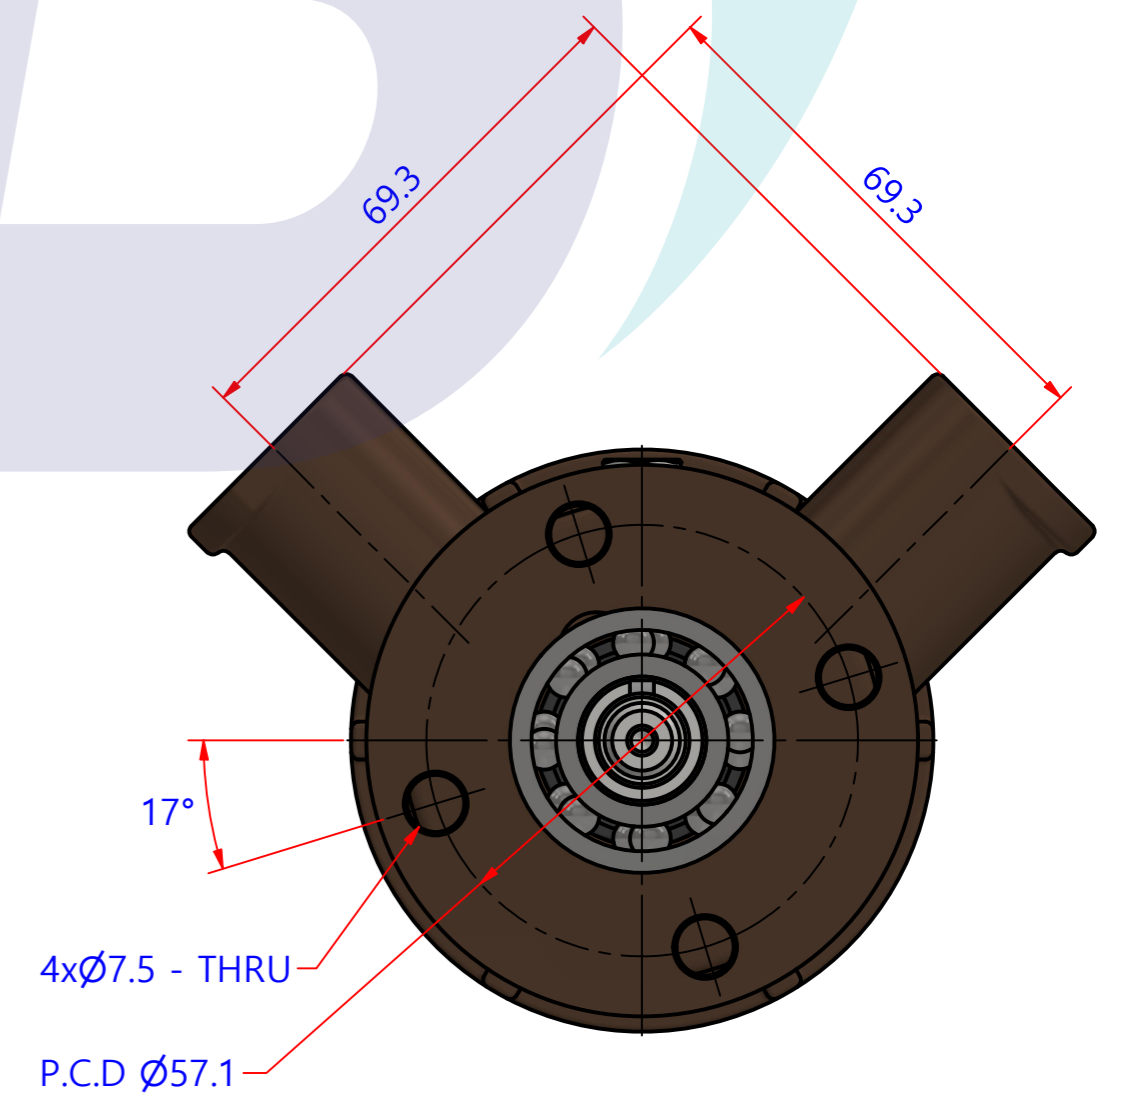

부품 리스트					
항목	수량	부품번호	주제	재질	설명
1	1	PUA0109	PUMP ASSY		JPR-CM10LH

Drawing by	Checked by	Approved by - date	Model Name	Date	Scale
M.J.KANG	C.I. JEON		JPR-CM10LH	2018-09-04	1:1
			PUMP ASSY		
			PART NUMBER	PUA0109(0)	Sheet A2

품번	PUA0109
품명	JPR-CM10LH

A: MAJOR KIT B: MINOR KIT C: CAM SET D: IMPELLER KIT

No.	QTY	PART NUMBER	PART NAME	A (JSK0115)	B (JSM0115)	C (CAMSET0033)	D (JIKJMP013)
1	2	BER0046	BEARING	X			
2	1	BOL001801	NUT	X			
3	1	BOL0039	SPRING WASHER	X			
4	1	BOL0080	HEX BOLT	X	X	X	
5	6	BOL0144	HEX BOLT	X	X		
6	1	CAM000101	CAM	X	X	X	
7	1	COV0045	COVER	X	X		
8	1	GAK0009	FIBER GASKET	X	X	X	
9	1	GAK0060	GASKET	X	X		X
10	1	7100-01	RUBBER IMPELLER	X	X		X
11	1	KEY0027	KEY	X			
12	1	ORG0044	O-RING	X			
13	1	PBC0184	PUMP CASING				
14	1	PUL0016	PULLEY				
15	1	RET0013	RETAINER	X	X		
16	1	SHA0102	SHAFT	X			
17	1	WER0006	WEAR PLATE	X	X		

PART LIST					
No.	QTY	PART NUMBER	PART NAME	MAT	DESCRIPTION
1	1	PUA0109	PUMP ASSY		JPR-CM10LH

Drawing by	Checked by	Approved by - date	Model Name	Date	Scale
강 명진	Y.D. JEON		JPR-CM10LH	2014-11-04	1 : 1
			PUMP PART'S VIEW		
			PART NUMBER	Edition	Sheet
			PUA0109(0)	0	A2