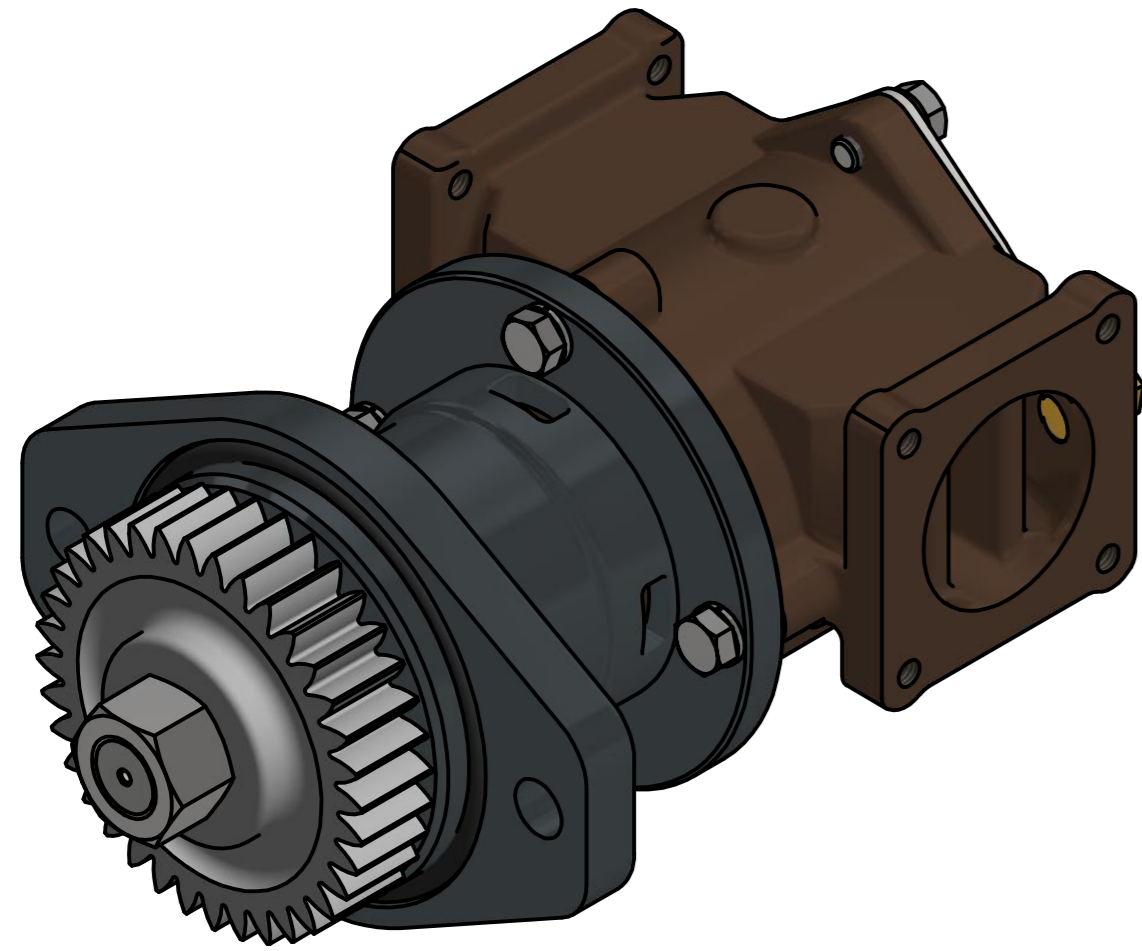

PART LIST					
No.	QTY	PART NUMBER	PART NAME	MAT	DESCRIPTION
1	1	PUA0180	PUMP ASSY		JPR-C0700

Drawing by	Checked by	Approved by - date	Model Name	Date	Scale
M.J.KANG	C.I. JEON		JPR-C0700	2019-02-12	1 : 1
			PUMP ASSY		
			PART NUMBER	Edition	Sheet
			PUA0180(0)	0	A2

품 번	PUA0180
품 명	JPR-C0700

A: MAJOR KIT B: MINOR KIT C: M-SEAL SET D: IMPELLER KIT

No.	QTY	PART NUMBER	PART NAME	A (JSK0137)	B (JSM0137)	C (MCSSET0027)	D (JIKJMP063)
1	1	BER0052	BEARING	X			
2	1	BER0061	BEARING	X			
3	3	BOL0007	HEX BOLT	X	X		
4	4	BOL0008	HEX BOLT	X			
5	7	BOL0036	SPRING WASHER	X	X (3)		
6	1	BOL0167	HEX NUT	X			
7	2	BOL0201	HEX WRENCH BOLT	X	X		
8	1	COV0059	COVER	X	X		
9	1	GEA0032	GEAR				
10	1	8159-01	RUBBER IMPELLER	X	X		X
11	1	MCS0010	CERAMIC	X	X	X	
12	1	MCS0037	CARBON	X	X	X	
13	2	NIP0016	PLUG	X	X		
14	1	ORG0015	O-RING	X	X		X
15	1	ORG0055	O-RING	X			
16	1	PBC0249	PUMP CASING / IMP				
17	1	PBC0250	PUMP CASING / BER				
18	1	RET0042	RETAINER	X			
19	1	SHA0149	SHAFT	X			
20	1	SLI0003	SLINGER	X			
21	1	SNP0008	SNAP-RING	X	X		
22	1	SNP0013	SNAP-RING	X			
23	1	SPC0012	SHIM	X	X		
24	1	WER0031	WEAR PLATE	X	X		

PART LIST					
No.	QTY	PART NUMBER	PART NAME	MAT	DESCRIPTION
1	1	PUA0180	PUMP ASSY		JPR-C0700

Drawing by	Checked by	Approved by - date	Model Name	Date	Scale
M.J.KANG	C.I. JEON		JPR-C0700	2019-02-12	1:1
			PUMP PARTS VIEW		
			PART NUMBER	PUA0180(0)	Sheet A2
			Edition	0	