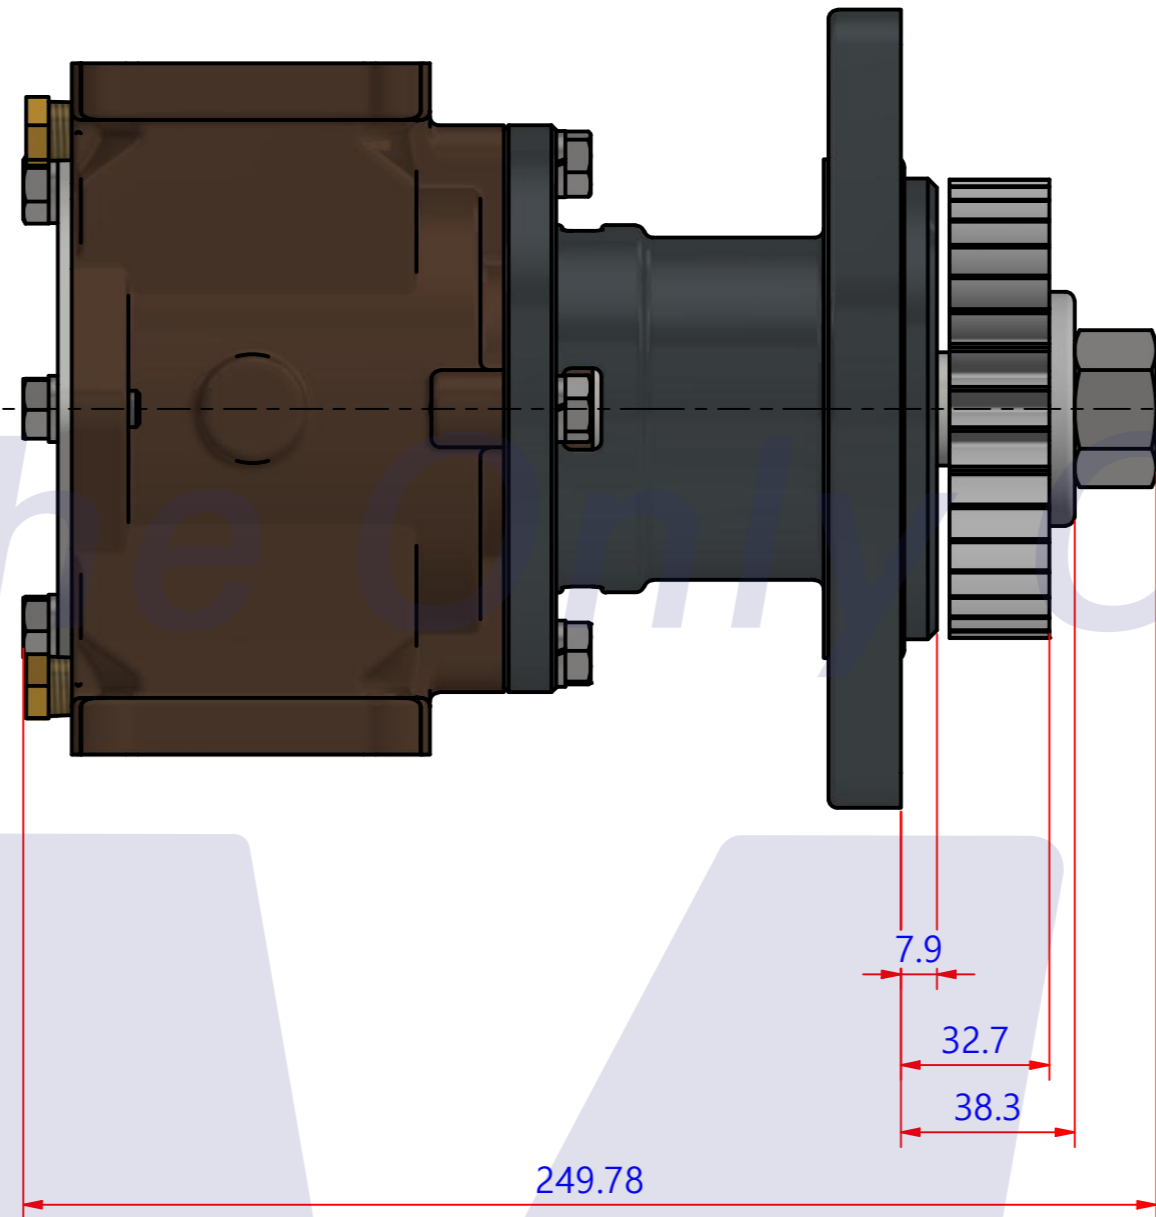

PART LIST					
No.	QTY	PART NUMBER	PART NAME	MAT	DESCRIPTION
1	1	PUA0180	PUMP ASSY		JPR-C0700

Drawing by	Checked by	Approved by - date	Model Name	Date	Scale
M.J.KANG	C.I. JEON		JPR-C0700	2019-02-12	1 : 1
			PUMP ASSY		
			PART NUMBER	Edition	Sheet
			PUA0180(0)	0	A2

품 번	PUA0180
품 명	JPR-C0700

A: MAJOR KIT B: MINOR KIT C: M-SEAL SET D: IMPELLER KIT

No.	QTY	PART NUMBER	PART NAME	A (JSK0137)	B (JSM0137)	C (MCSSET0027)	D (JIKJMP063)
1	1	BER0052	BEARING	X			
2	1	BER0061	BEARING	X			
3	3	BOL0007	HEX BOLT	X	X		
4	4	BOL0008	HEX BOLT	X			
5	7	BOL0036	SPRING WASHER	X	X (3)		
6	1	BOL0167	HEX NUT	X			
7	2	BOL0201	HEX WRENCH BOLT	X	X		
8	1	COV0059	COVER	X	X		
9	1	GEA0032	GEAR				
10	1	8159-01	RUBBER IMPELLER	X	X		X
11	1	MCS0010	CERAMIC	X	X	X	
12	1	MCS0037	CARBON	X	X	X	
13	2	NIP0016	PLUG	X	X		
14	1	ORG0015	O-RING	X	X		X
15	1	ORG0055	O-RING	X			
16	1	PBC0249	PUMP CASING / IMP				
17	1	PBC0250	PUMP CASING / BER				
18	1	RET0042	RETAINER	X			
19	1	SHA0149	SHAFT	X			
20	1	SLI0003	SLINGER	X			
21	1	SNP0008	SNAP-RING	X	X		
22	1	SNP0013	SNAP-RING	X			
23	1	SPC0012	SHIM	X	X		
24	1	WER0031	WEAR PLATE	X	X		

PART LIST					
No.	QTY	PART NUMBER	PART NAME	MAT	DESCRIPTION
1	1	PUA0180	PUMP ASSY		JPR-C0700

Drawing by	Checked by	Approved by - date	Model Name	Date	Scale
M.J.KANG	C.I. JEON		JPR-C0700	2019-02-12	1:1
			PUMP PARTS VIEW		
			PART NUMBER	PUA0180(0)	Sheet A2
			Edition	0	