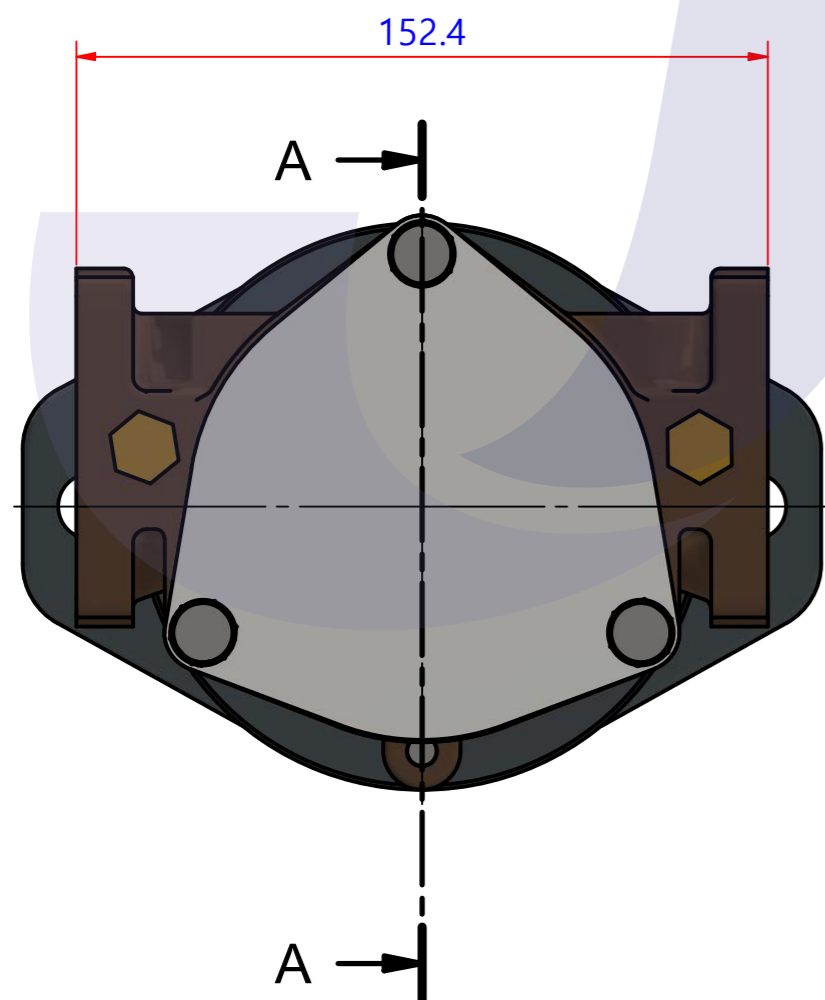

PART LIST					
No.	QTY	PART NUMBER	PART NAME	MAT	DESCRIPTION
1	1	PUA0180	PUMP ASSY		JPR-C0700

Drawing by	Checked by	Approved by - date	Model Name	Date	Scale
M.J.KANG	C.I. JEON		JPR-C0700	2019-02-12	1 : 1
			PUMP ASSY		
			PART NUMBER	Edition	Sheet
			PUA0180(0)	0	A2

품 번	PUA0180
품 명	JPR-C0700

A: MAJOR KIT B: MINOR KIT C: M-SEAL SET D: IMPELLER KIT

No.	QTY	PART NUMBER	PART NAME	A (JSK0137)	B (JSM0137)	C (MCSSET0027)	D (JIKJMP063)
1	1	BER0052	BEARING	X			
2	1	BER0061	BEARING	X			
3	3	BOL0007	HEX BOLT	X	X		
4	4	BOL0008	HEX BOLT	X			
5	7	BOL0036	SPRING WASHER	X	X (3)		
6	1	BOL0167	HEX NUT	X			
7	2	BOL0201	HEX WRENCH BOLT	X	X		
8	1	COV0059	COVER	X	X		
9	1	GEA0032	GEAR				
10	1	8159-01	RUBBER IMPELLER	X	X		X
11	1	MCS0010	CERAMIC	X	X	X	
12	1	MCS0037	CARBON	X	X	X	
13	2	NIP0016	PLUG	X	X		
14	1	ORG0015	O-RING	X	X		X
15	1	ORG0055	O-RING	X			
16	1	PBC0249	PUMP CASING / IMP				
17	1	PBC0250	PUMP CASING / BER				
18	1	RET0042	RETAINER	X			
19	1	SHA0149	SHAFT	X			
20	1	SLI0003	SLINGER	X			
21	1	SNP0008	SNAP-RING	X	X		
22	1	SNP0013	SNAP-RING	X			
23	1	SPC0012	SHIM	X	X		
24	1	WER0031	WEAR PLATE	X	X		

PART LIST					
No.	QTY	PART NUMBER	PART NAME	MAT	DESCRIPTION
1	1	PUA0180	PUMP ASSY		JPR-C0700

Drawing by	Checked by	Approved by - date	Model Name	Date	Scale
M.J.KANG	C.I. JEON		JPR-C0700	2019-02-12	1:1
			PUMP PARTS VIEW		
			PART NUMBER	PUA0180(0)	Sheet A2
			Edition	0	