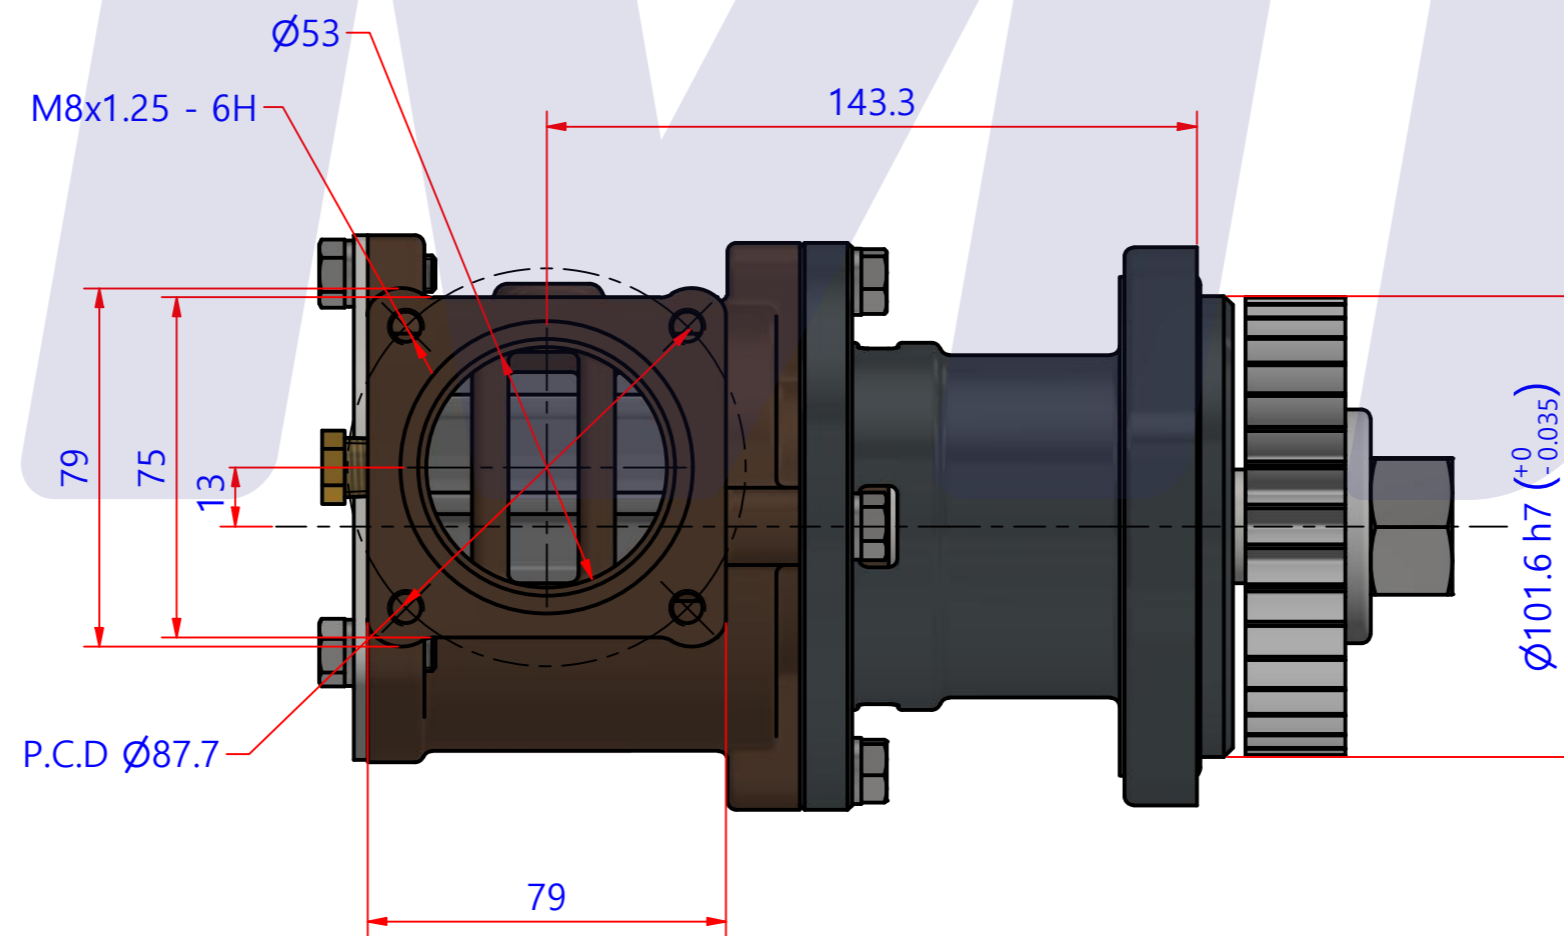

PART LIST					
No.	QTY	PART NUMBER	PART NAME	MAT	DESCRIPTION
1	1	PUA0180	PUMP ASSY		JPR-C0700

Drawing by	Checked by	Approved by - date	Model Name	Date	Scale
M.J.KANG	C.I. JEON		JPR-C0700	2019-02-12	1 : 1
			PUMP ASSY		
			PART NUMBER	Edition	Sheet
			PUA0180(0)	0	A2

품 번	PUA0180
품 명	JPR-C0700

A: MAJOR KIT B: MINOR KIT C: M-SEAL SET D: IMPELLER KIT

No.	QTY	PART NUMBER	PART NAME	A (JSK0137)	B (JSM0137)	C (MCSSET0027)	D (JIKJMP063)
1	1	BER0052	BEARING	X			
2	1	BER0061	BEARING	X			
3	3	BOL0007	HEX BOLT	X	X		
4	4	BOL0008	HEX BOLT	X			
5	7	BOL0036	SPRING WASHER	X	X (3)		
6	1	BOL0167	HEX NUT	X			
7	2	BOL0201	HEX WRENCH BOLT	X	X		
8	1	COV0059	COVER	X	X		
9	1	GEA0032	GEAR				
10	1	8159-01	RUBBER IMPELLER	X	X		X
11	1	MCS0010	CERAMIC	X	X	X	
12	1	MCS0037	CARBON	X	X	X	
13	2	NIP0016	PLUG	X	X		
14	1	ORG0015	O-RING	X	X		X
15	1	ORG0055	O-RING	X			
16	1	PBC0249	PUMP CASING / IMP				
17	1	PBC0250	PUMP CASING / BER				
18	1	RET0042	RETAINER	X			
19	1	SHA0149	SHAFT	X			
20	1	SLI0003	SLINGER	X			
21	1	SNP0008	SNAP-RING	X	X		
22	1	SNP0013	SNAP-RING	X			
23	1	SPC0012	SHIM	X	X		
24	1	WER0031	WEAR PLATE	X	X		

PART LIST					
No.	QTY	PART NUMBER	PART NAME	MAT	DESCRIPTION
1	1	PUA0180	PUMP ASSY		JPR-C0700

Drawing by	Checked by	Approved by - date	Model Name	Date	Scale
M.J.KANG	C.I. JEON		JPR-C0700	2019-02-12	1:1
			PUMP PARTS VIEW		
			PART NUMBER	PUA0180(0)	Sheet A2
			Edition	0	