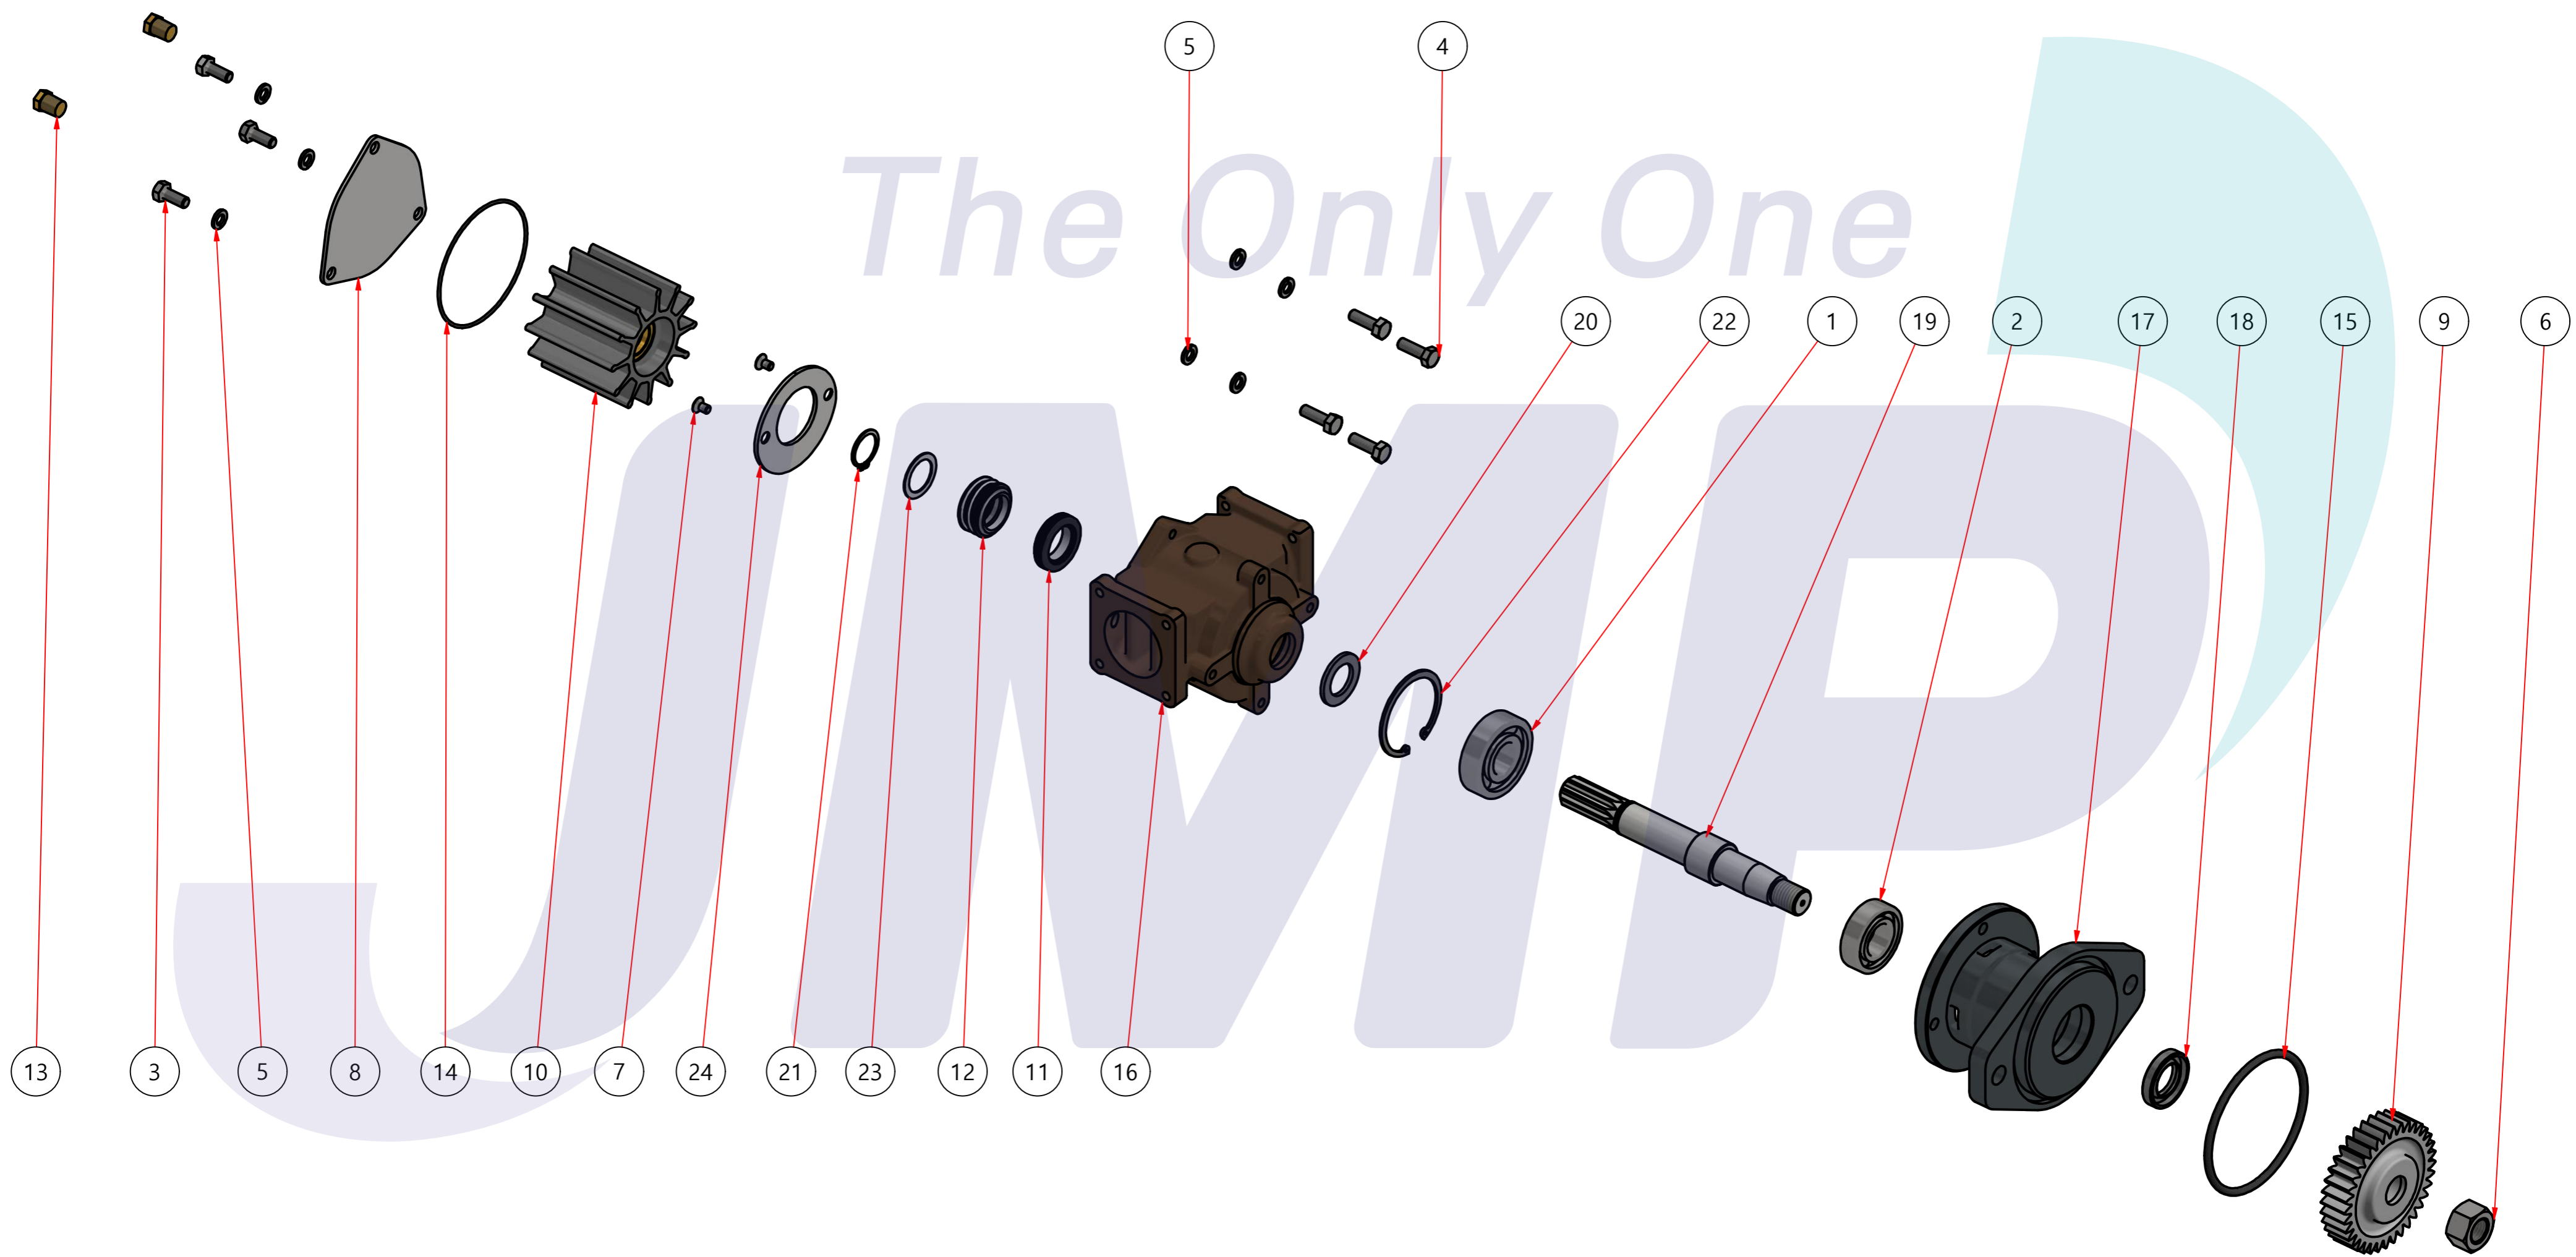

PART LIST					
No.	QTY	PART NUMBER	PART NAME	MAT	DESCRIPTION
1	1	PUA0180	PUMP ASSY		JPR-C0700

Drawing by	Checked by	Approved by - date	Model Name	Date	Scale
M.J.KANG	C.I. JEON		JPR-C0700	2019-02-12	1 : 1
			PUMP ASSY		
			PART NUMBER	Edition	Sheet
			PUA0180(0)	0	A2

품 번	PUA0180
품 명	JPR-C0700

A: MAJOR KIT B: MINOR KIT C: M-SEAL SET D: IMPELLER KIT

No.	QTY	PART NUMBER	PART NAME	A (JSK0137)	B (JSM0137)	C (MCSSET0027)	D (JIKJMP063)
1	1	BER0052	BEARING	X			
2	1	BER0061	BEARING	X			
3	3	BOL0007	HEX BOLT	X	X		
4	4	BOL0008	HEX BOLT	X			
5	7	BOL0036	SPRING WASHER	X	X (3)		
6	1	BOL0167	HEX NUT	X			
7	2	BOL0201	HEX WRENCH BOLT	X	X		
8	1	COV0059	COVER	X	X		
9	1	GEA0032	GEAR				
10	1	8159-01	RUBBER IMPELLER	X	X		X
11	1	MCS0010	CERAMIC	X	X	X	
12	1	MCS0037	CARBON	X	X	X	
13	2	NIP0016	PLUG	X	X		
14	1	ORG0015	O-RING	X	X		X
15	1	ORG0055	O-RING	X			
16	1	PBC0249	PUMP CASING / IMP				
17	1	PBC0250	PUMP CASING / BER				
18	1	RET0042	RETAINER	X			
19	1	SHA0149	SHAFT	X			
20	1	SLI0003	SLINGER	X			
21	1	SNP0008	SNAP-RING	X	X		
22	1	SNP0013	SNAP-RING	X			
23	1	SPC0012	SHIM	X	X		
24	1	WER0031	WEAR PLATE	X	X		

PART LIST					
No.	QTY	PART NUMBER	PART NAME	MAT	DESCRIPTION
1	1	PUA0180	PUMP ASSY		JPR-C0700

Drawing by	Checked by	Approved by - date	Model Name	Date	Scale
M.J.KANG	C.I. JEON		JPR-C0700	2019-02-12	1:1
			PUMP PARTS VIEW		
			PART NUMBER	PUA0180(0)	Sheet A2
			Edition	0	