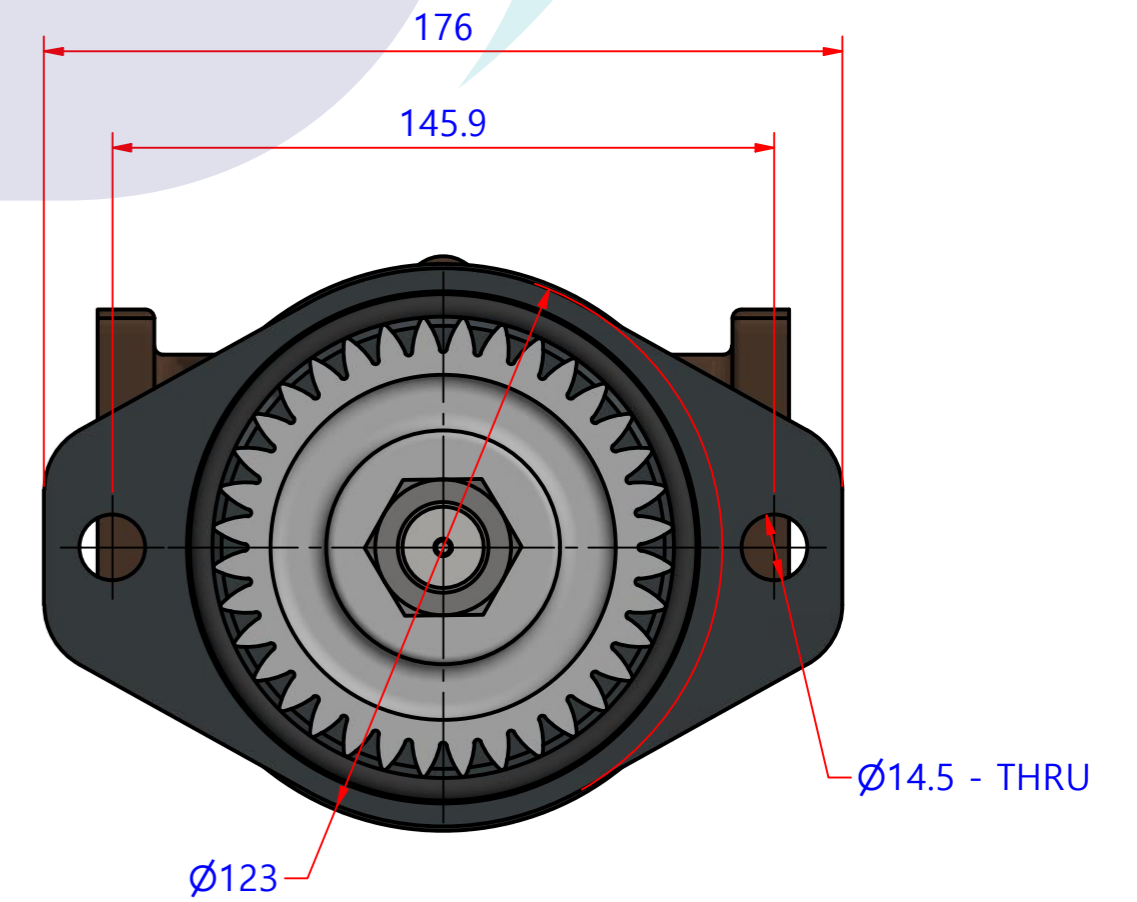

PART LIST					
No.	QTY	PART NUMBER	PART NAME	MAT	DESCRIPTION
1	1	PUA0180	PUMP ASSY		JPR-C0700

Drawing by	Checked by	Approved by - date	Model Name	Date	Scale
M.J.KANG	C.I. JEON		JPR-C0700	2019-02-12	1 : 1
			PUMP ASSY		
			PART NUMBER	Edition	Sheet
			PUA0180(0)	0	A2

품 번	PUA0180
품 명	JPR-C0700

A: MAJOR KIT B: MINOR KIT C: M-SEAL SET D: IMPELLER KIT

No.	QTY	PART NUMBER	PART NAME	A (JSK0137)	B (JSM0137)	C (MCSSET0027)	D (JIKJMP063)
1	1	BER0052	BEARING	X			
2	1	BER0061	BEARING	X			
3	3	BOL0007	HEX BOLT	X	X		
4	4	BOL0008	HEX BOLT	X			
5	7	BOL0036	SPRING WASHER	X	X (3)		
6	1	BOL0167	HEX NUT	X			
7	2	BOL0201	HEX WRENCH BOLT	X	X		
8	1	COV0059	COVER	X	X		
9	1	GEA0032	GEAR				
10	1	8159-01	RUBBER IMPELLER	X	X		X
11	1	MCS0010	CERAMIC	X	X	X	
12	1	MCS0037	CARBON	X	X	X	
13	2	NIP0016	PLUG	X	X		
14	1	ORG0015	O-RING	X	X		X
15	1	ORG0055	O-RING	X			
16	1	PBC0249	PUMP CASING / IMP				
17	1	PBC0250	PUMP CASING / BER				
18	1	RET0042	RETAINER	X			
19	1	SHA0149	SHAFT	X			
20	1	SLI0003	SLINGER	X			
21	1	SNP0008	SNAP-RING	X	X		
22	1	SNP0013	SNAP-RING	X			
23	1	SPC0012	SHIM	X	X		
24	1	WER0031	WEAR PLATE	X	X		

PART LIST					
No.	QTY	PART NUMBER	PART NAME	MAT	DESCRIPTION
1	1	PUA0180	PUMP ASSY		JPR-C0700

Drawing by	Checked by	Approved by - date	Model Name	Date	Scale
M.J.KANG	C.I. JEON		JPR-C0700	2019-02-12	1:1
			PUMP PARTS VIEW		
			PART NUMBER	PUA0180(0)	Sheet A2
			Edition	0	