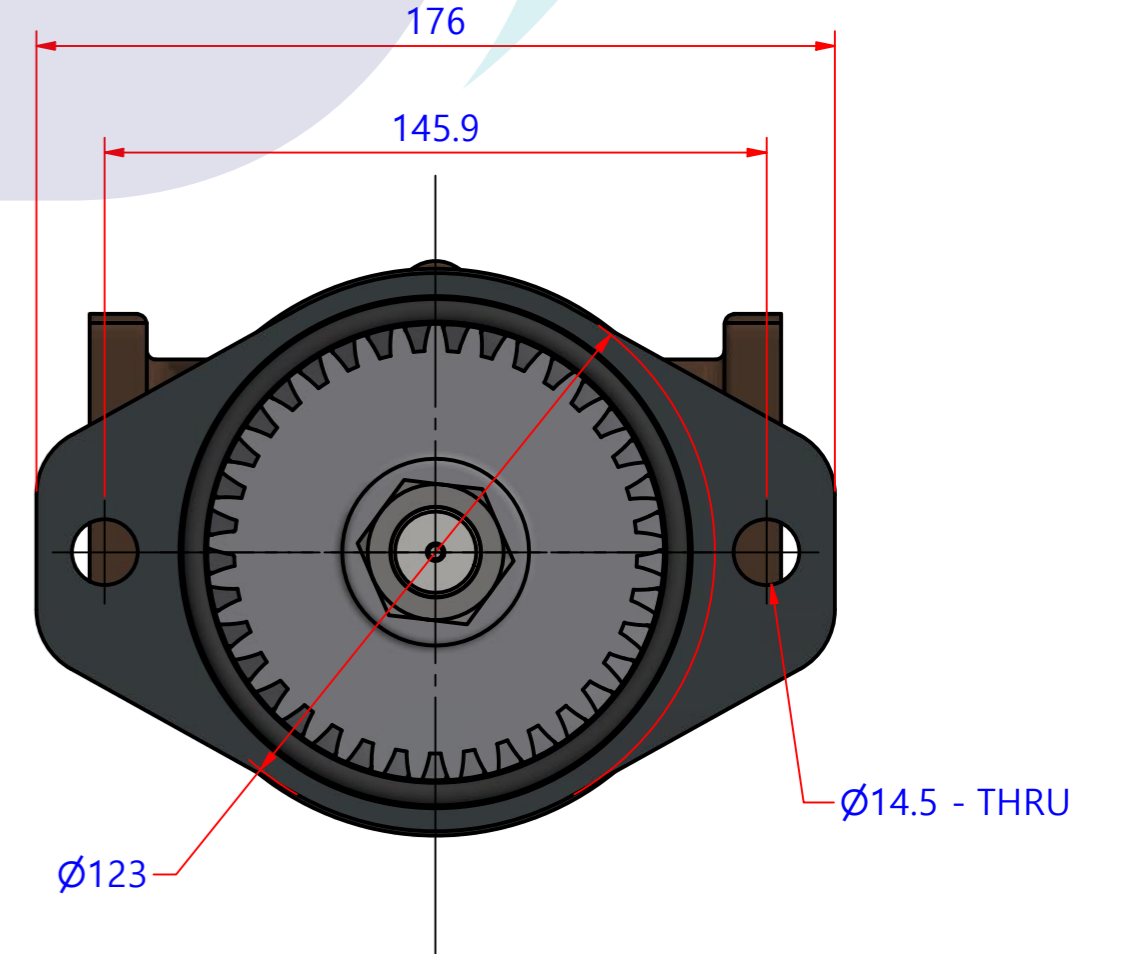

PART LIST					
No.	QTY	PART NUMBER	PART NAME	MAT	DESCRIPTION
1	1	PUA0165	PUMP ASSY		JPR-C0830

Drawing by	Checked by	Approved by - date	Model Name	Date	Scale
M.J.KANG	C.I. JEON		JPR-C0830	2017-09-27	1 : 1
			PUMP ASSY		
			PART NUMBER	Edition	Sheet
			PUA0165(0)	0	A2

품 번	PUA0165
품 명	JPR-C0830

A: MAJOR KIT B: MINOR KIT C: M-SEAL SET D: IMPELLER KIT

No.	QTY	PART NUMBER	PART NAME	A (JSK0137)	B (JSM0137)	C (MCSSET0027)	D (JIKJMP063)
1	1	BER0052	BEARING	X			
2	1	BER0061	BEARING	X			
3	3	BOL0007	HEX BOLT	X	X		
4	4	BOL0008	HEX BOLT	X			
5	7	BOL0036	SPRING WASHER	X	X (3)		
6	1	BOL0167	HEX NUT	X			
7	2	BOL0201	HEX WRENCH BOLT	X	X		
8	1	COV0059	COVER	X	X		
9	1	GEA0030	GEAR				
10	1	8159-01	RUBBER IMPELLER	X	X		X
11	1	MCS0010	CERAMIC	X	X	X	
12	1	MCS0037	CARBON	X	X	X	
13	2	NIP0016	PLUG	X	X		
14	1	ORG0015	O-RING	X	X		X
15	1	ORG0055	O-RING	X			
16	1	PBC0249	PUMP CASING / IMP				
17	1	PBC0250	PUMP CASING / BER				
18	1	RET0042	RETAINER	X			
19	1	SHA0149	SHAFT	X			
20	1	SLI0003	SLINGER	X			
21	1	SNP0008	SNAP-RING	X	X		
22	1	SNP0013	SNAP-RING	X			
23	1	SPC0012	SHIM	X	X		
24	1	WER0031	WEAR PLATE	X	X		

PART LIST					
No.	QTY	PART NUMBER	PART NAME	MAT	DESCRIPTION
1	1	PUA0165	PUMP ASSY		JPR-C0830

The Only One

JMP

Drawing by	Checked by	Approved by - date	Model Name	Date	Scale
M.J.KANG	C.I. JEON		JPR-C0830	2017-11-10	1:1
			PUMP PARTS VIEW		
			PUA0165(0)	0	A2