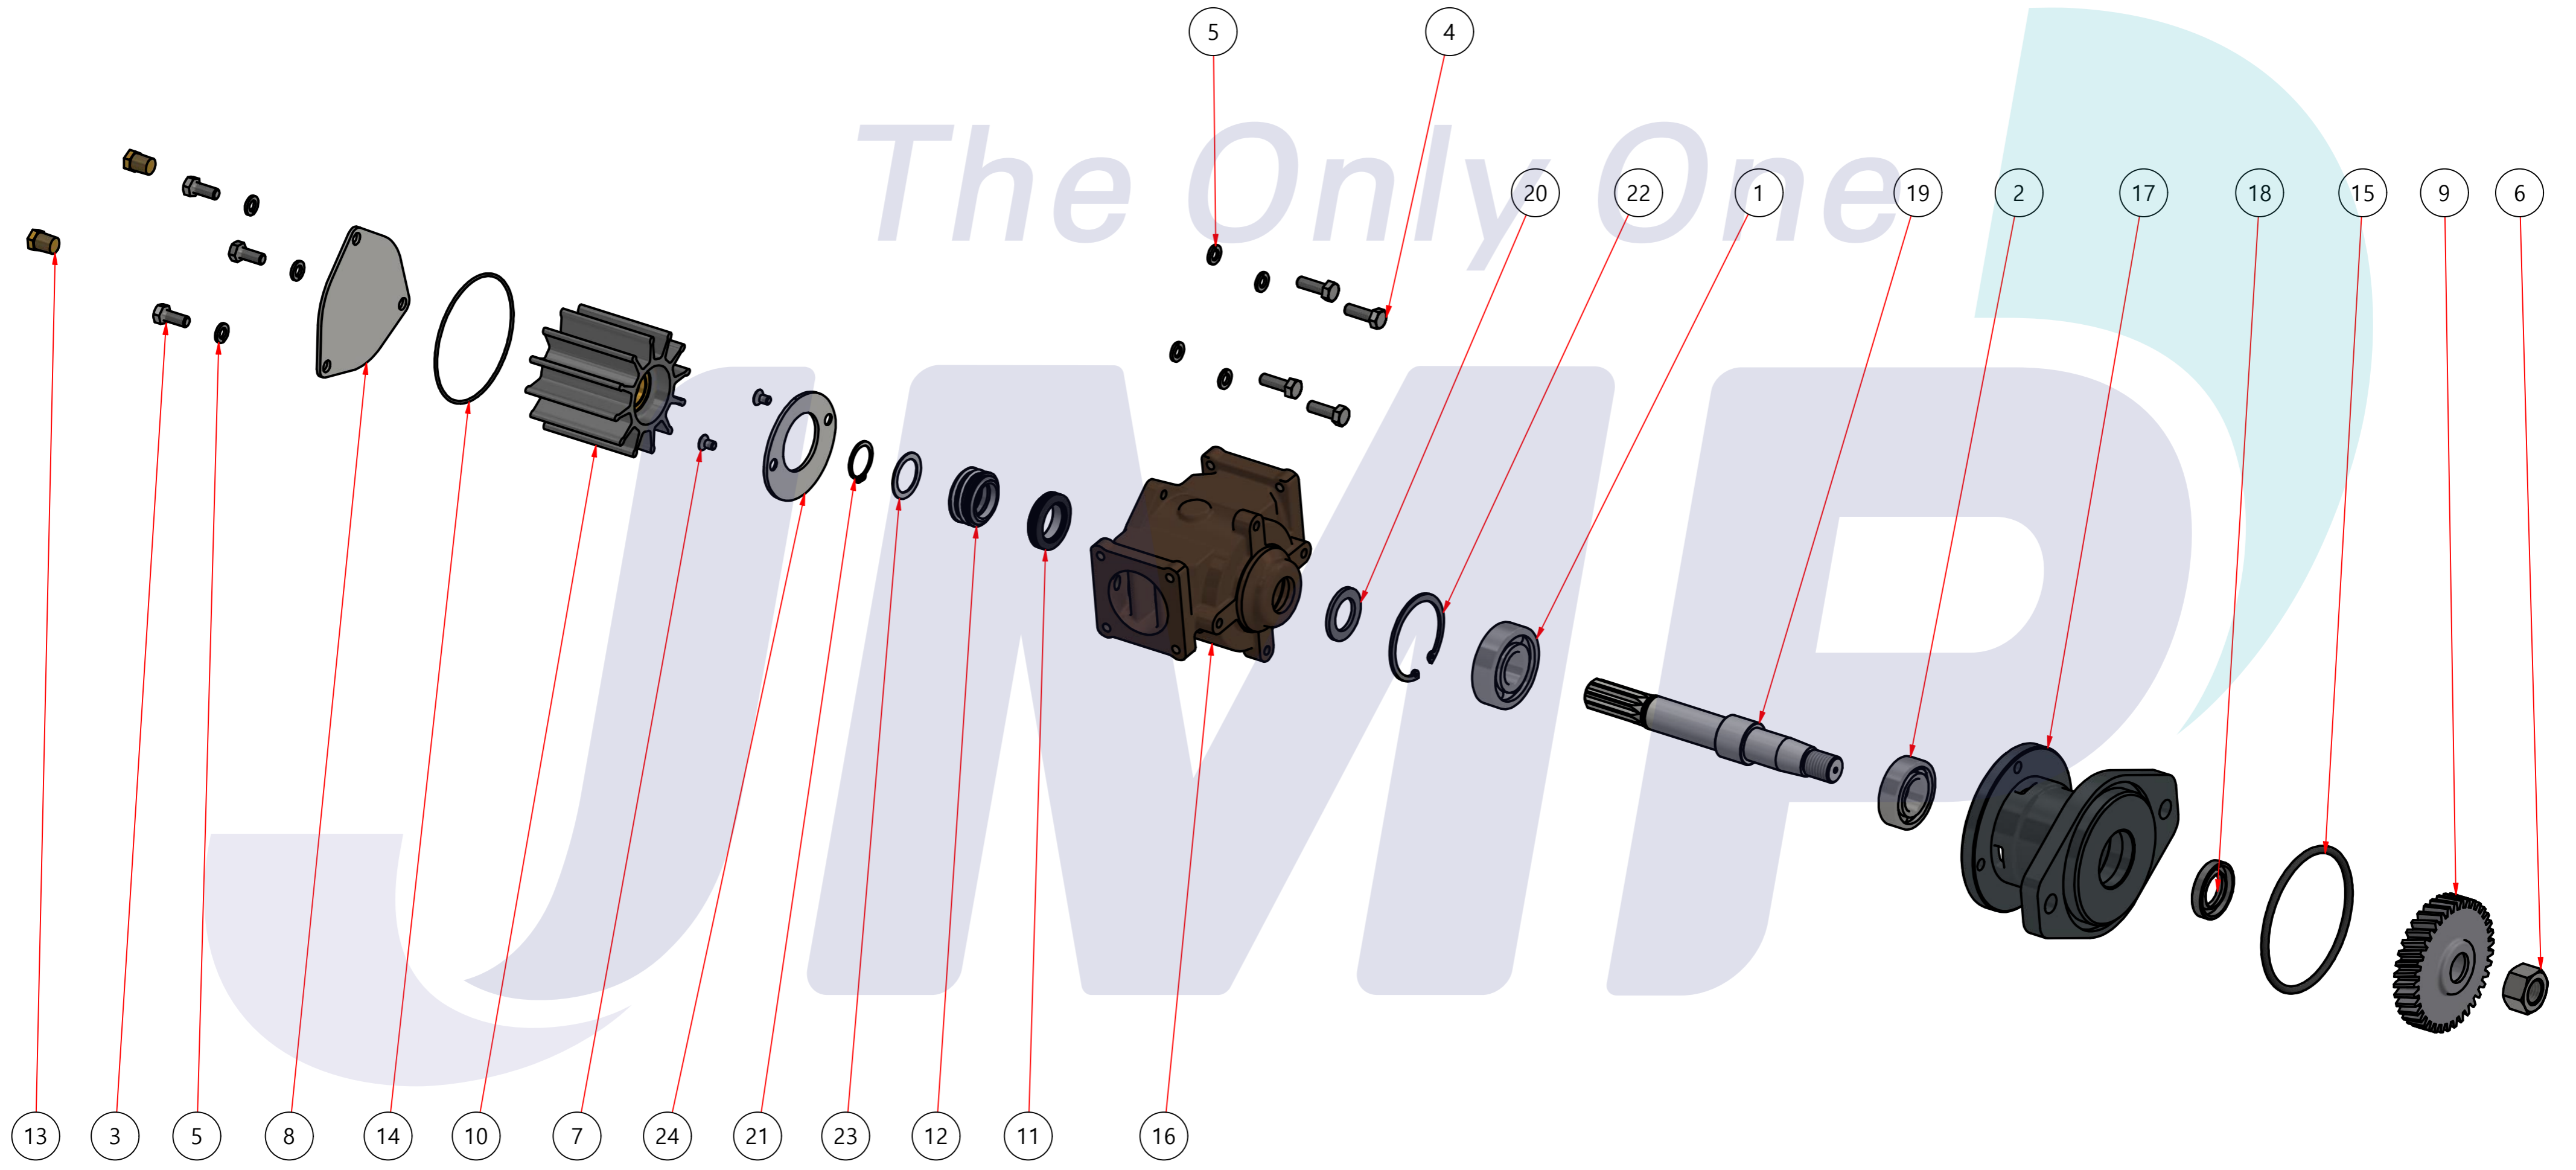

PART LIST					
No.	QTY	PART NUMBER	PART NAME	MAT	DESCRIPTION
1	1	PUA0165	PUMP ASSY		JPR-C0830

Drawing by	Checked by	Approved by - date	Model Name	Date	Scale
M.J.KANG	C.I. JEON		JPR-C0830	2017-09-27	1 : 1
			PUMP ASSY		
			PART NUMBER	Edition	Sheet
			PUA0165(0)	0	A2

품 번	PUA0165
품 명	JPR-C0830

A: MAJOR KIT B: MINOR KIT C: M-SEAL SET D: IMPELLER KIT

No.	QTY	PART NUMBER	PART NAME	A (JSK0137)	B (JSM0137)	C (MCSSET0027)	D (JIKJMP063)
1	1	BER0052	BEARING	X			
2	1	BER0061	BEARING	X			
3	3	BOL0007	HEX BOLT	X	X		
4	4	BOL0008	HEX BOLT	X			
5	7	BOL0036	SPRING WASHER	X	X (3)		
6	1	BOL0167	HEX NUT	X			
7	2	BOL0201	HEX WRENCH BOLT	X	X		
8	1	COV0059	COVER	X	X		
9	1	GEA0030	GEAR				
10	1	8159-01	RUBBER IMPELLER	X	X		X
11	1	MCS0010	CERAMIC	X	X	X	
12	1	MCS0037	CARBON	X	X	X	
13	2	NIP0016	PLUG	X	X		
14	1	ORG0015	O-RING	X	X		X
15	1	ORG0055	O-RING	X			
16	1	PBC0249	PUMP CASING / IMP				
17	1	PBC0250	PUMP CASING / BER				
18	1	RET0042	RETAINER	X			
19	1	SHA0149	SHAFT	X			
20	1	SLI0003	SLINGER	X			
21	1	SNP0008	SNAP-RING	X	X		
22	1	SNP0013	SNAP-RING	X			
23	1	SPC0012	SHIM	X	X		
24	1	WER0031	WEAR PLATE	X	X		

PART LIST					
No.	QTY	PART NUMBER	PART NAME	MAT	DESCRIPTION
1	1	PUA0165	PUMP ASSY		JPR-C0830

The Only One

JMP

Drawing by	Checked by	Approved by - date	Model Name	Date	Scale
M.J.KANG	C.I. JEON		JPR-C0830	2017-11-10	1:1
			PUMP PARTS VIEW		
			PUA0165(0)	0	A2