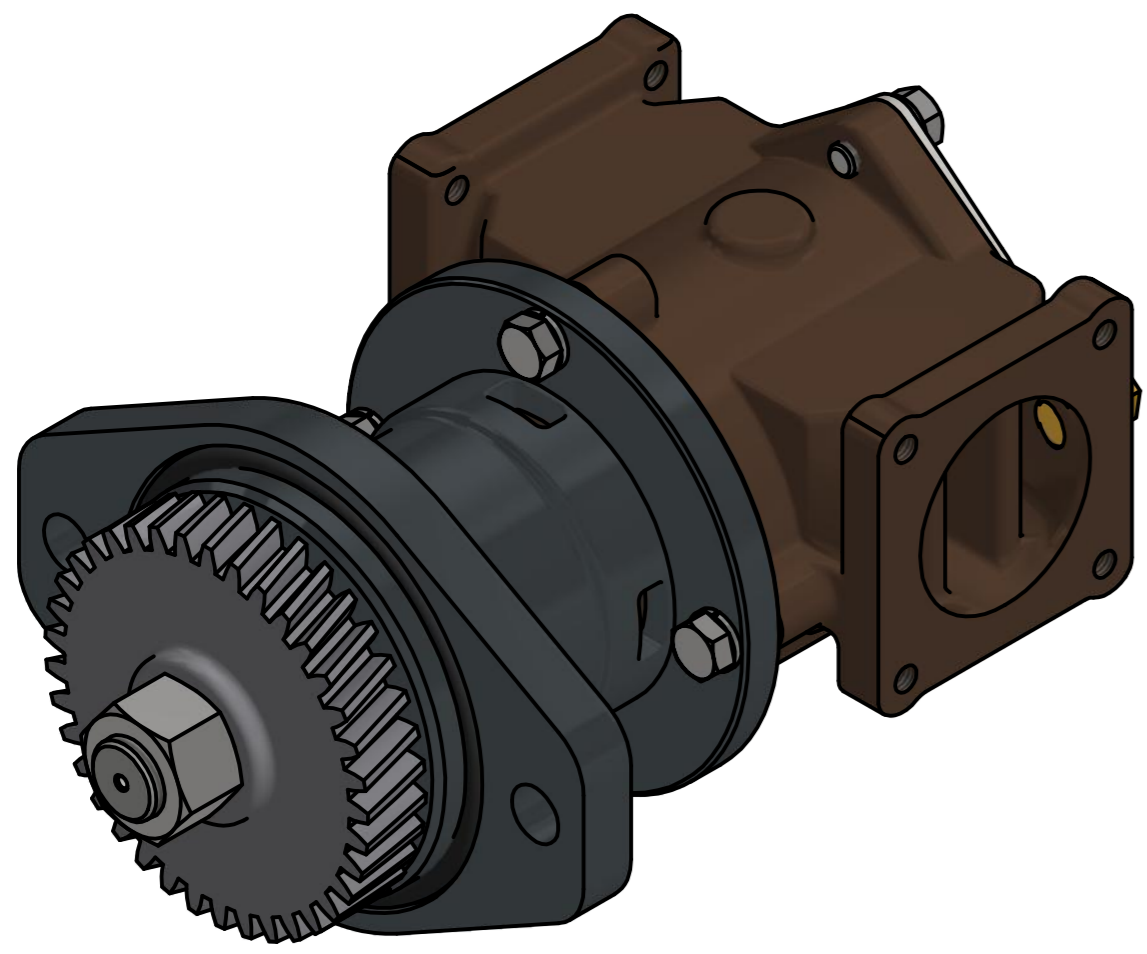

PART LIST					
No.	QTY	PART NUMBER	PART NAME	MAT	DESCRIPTION
1	1	PUA0165	PUMP ASSY		JPR-C0830

Drawing by	Checked by	Approved by - date	Model Name	Date	Scale
M.J.KANG	C.I. JEON		JPR-C0830	2017-09-27	1 : 1
			PUMP ASSY		
			PART NUMBER	Edition	Sheet
			PUA0165(0)	0	A2

품 번	PUA0165
품 명	JPR-C0830

A: MAJOR KIT B: MINOR KIT C: M-SEAL SET D: IMPELLER KIT

No.	QTY	PART NUMBER	PART NAME	A (JSK0137)	B (JSM0137)	C (MCSSET0027)	D (JIKJMP063)
1	1	BER0052	BEARING	X			
2	1	BER0061	BEARING	X			
3	3	BOL0007	HEX BOLT	X	X		
4	4	BOL0008	HEX BOLT	X			
5	7	BOL0036	SPRING WASHER	X	X (3)		
6	1	BOL0167	HEX NUT	X			
7	2	BOL0201	HEX WRENCH BOLT	X	X		
8	1	COV0059	COVER	X	X		
9	1	GEA0030	GEAR				
10	1	8159-01	RUBBER IMPELLER	X	X		X
11	1	MCS0010	CERAMIC	X	X	X	
12	1	MCS0037	CARBON	X	X	X	
13	2	NIP0016	PLUG	X	X		
14	1	ORG0015	O-RING	X	X		X
15	1	ORG0055	O-RING	X			
16	1	PBC0249	PUMP CASING / IMP				
17	1	PBC0250	PUMP CASING / BER				
18	1	RET0042	RETAINER	X			
19	1	SHA0149	SHAFT	X			
20	1	SLI0003	SLINGER	X			
21	1	SNP0008	SNAP-RING	X	X		
22	1	SNP0013	SNAP-RING	X			
23	1	SPC0012	SHIM	X	X		
24	1	WER0031	WEAR PLATE	X	X		

PART LIST					
No.	QTY	PART NUMBER	PART NAME	MAT	DESCRIPTION
1	1	PUA0165	PUMP ASSY		JPR-C0830

The Only One

JMP

Drawing by	Checked by	Approved by - date	Model Name	Date	Scale
M.J.KANG	C.I. JEON		JPR-C0830	2017-11-10	1:1
			PUMP PARTS VIEW		
			PUA0165(0)	0	A2