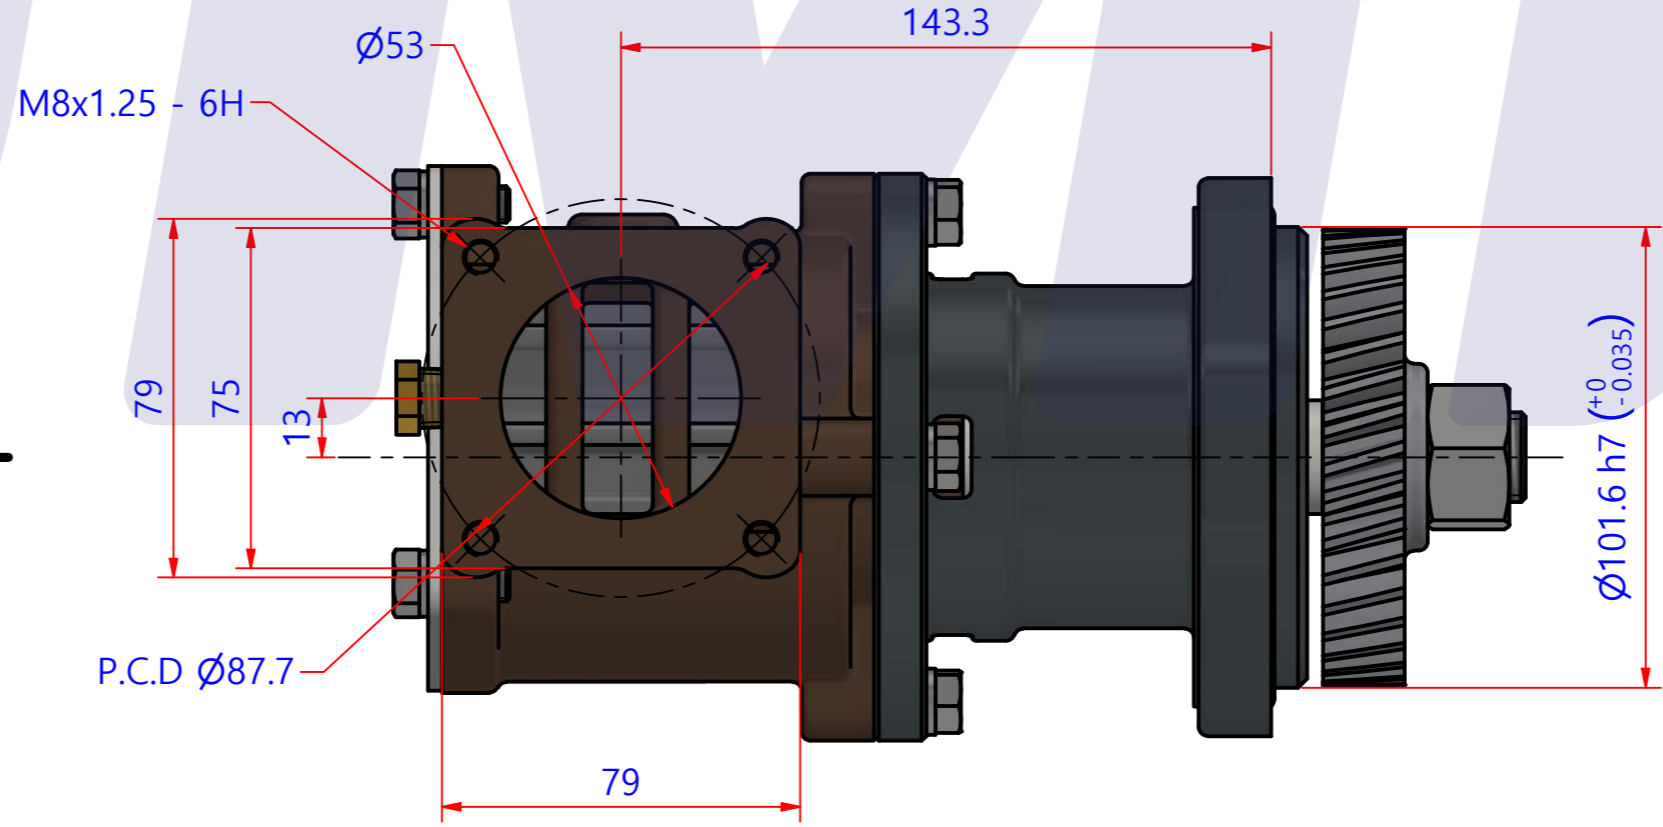

PART LIST					
No.	QTY	PART NUMBER	PART NAME	MAT	DESCRIPTION
1	1	PUA0165	PUMP ASSY		JPR-C0830

Drawing by	Checked by	Approved by - date	Model Name	Date	Scale
M.J.KANG	C.I. JEON		JPR-C0830	2017-09-27	1 : 1
			PUMP ASSY		
			PART NUMBER	Edition	Sheet
			PUA0165(0)	0	A2

품 번	PUA0165
품 명	JPR-C0830

A: MAJOR KIT B: MINOR KIT C: M-SEAL SET D: IMPELLER KIT

No.	QTY	PART NUMBER	PART NAME	A (JSK0137)	B (JSM0137)	C (MCSSET0027)	D (JIKJMP063)
1	1	BER0052	BEARING	X			
2	1	BER0061	BEARING	X			
3	3	BOL0007	HEX BOLT	X	X		
4	4	BOL0008	HEX BOLT	X			
5	7	BOL0036	SPRING WASHER	X	X (3)		
6	1	BOL0167	HEX NUT	X			
7	2	BOL0201	HEX WRENCH BOLT	X	X		
8	1	COV0059	COVER	X	X		
9	1	GEA0030	GEAR				
10	1	8159-01	RUBBER IMPELLER	X	X		X
11	1	MCS0010	CERAMIC	X	X	X	
12	1	MCS0037	CARBON	X	X	X	
13	2	NIP0016	PLUG	X	X		
14	1	ORG0015	O-RING	X	X		X
15	1	ORG0055	O-RING	X			
16	1	PBC0249	PUMP CASING / IMP				
17	1	PBC0250	PUMP CASING / BER				
18	1	RET0042	RETAINER	X			
19	1	SHA0149	SHAFT	X			
20	1	SLI0003	SLINGER	X			
21	1	SNP0008	SNAP-RING	X	X		
22	1	SNP0013	SNAP-RING	X			
23	1	SPC0012	SHIM	X	X		
24	1	WER0031	WEAR PLATE	X	X		

PART LIST					
No.	QTY	PART NUMBER	PART NAME	MAT	DESCRIPTION
1	1	PUA0165	PUMP ASSY		JPR-C0830

The Only One

JMP

Drawing by	Checked by	Approved by - date	Model Name	Date	Scale
M.J.KANG	C.I. JEON		JPR-C0830	2017-11-10	1:1
			PUMP PARTS VIEW		
			PUA0165(0)	0	A2