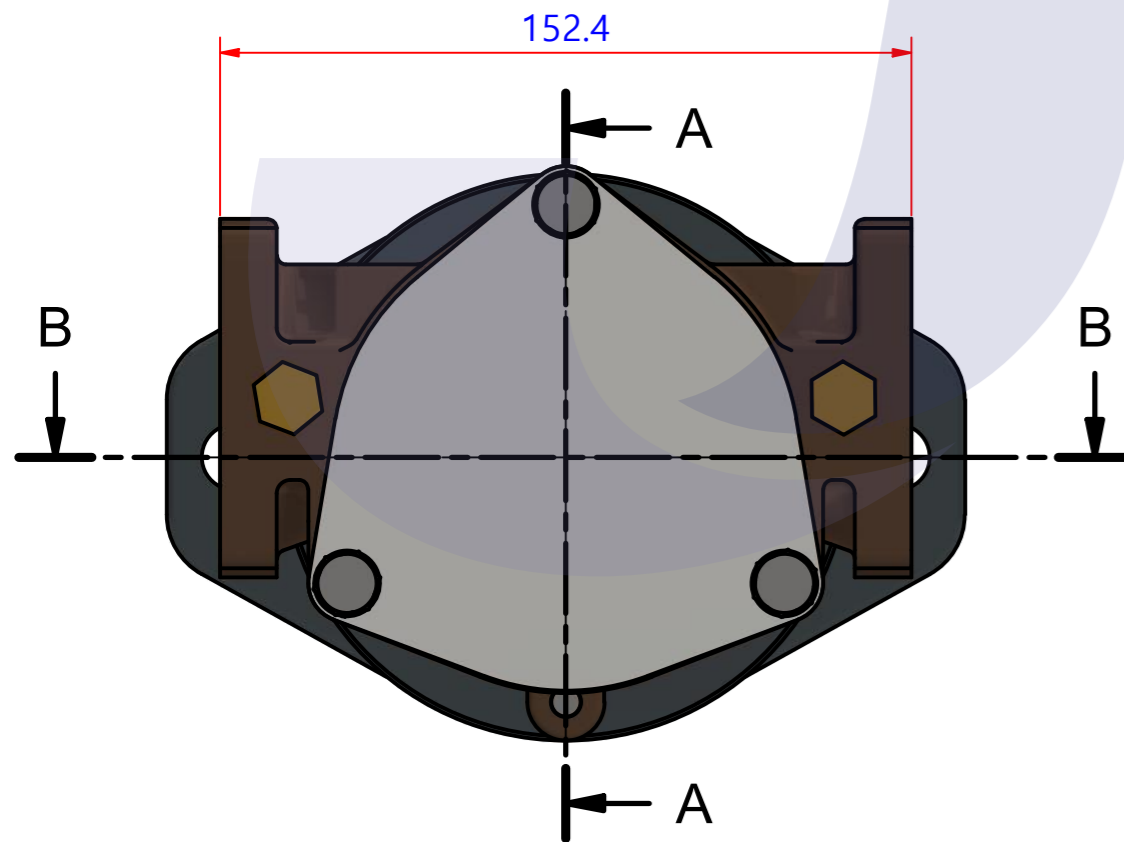

PART LIST					
No.	QTY	PART NUMBER	PART NAME	MAT	DESCRIPTION
1	1	PUA0165	PUMP ASSY		JPR-C0830

Drawing by	Checked by	Approved by - date	Model Name	Date	Scale
M.J.KANG	C.I. JEON		JPR-C0830	2017-09-27	1 : 1
			PUMP ASSY		
			PART NUMBER	Edition	Sheet
			PUA0165(0)	0	A2

품 번	PUA0165
품 명	JPR-C0830

A: MAJOR KIT B: MINOR KIT C: M-SEAL SET D: IMPELLER KIT

No.	QTY	PART NUMBER	PART NAME	A (JSK0137)	B (JSM0137)	C (MCSSET0027)	D (JIKJMP063)
1	1	BER0052	BEARING	X			
2	1	BER0061	BEARING	X			
3	3	BOL0007	HEX BOLT	X	X		
4	4	BOL0008	HEX BOLT	X			
5	7	BOL0036	SPRING WASHER	X	X (3)		
6	1	BOL0167	HEX NUT	X			
7	2	BOL0201	HEX WRENCH BOLT	X	X		
8	1	COV0059	COVER	X	X		
9	1	GEA0030	GEAR				
10	1	8159-01	RUBBER IMPELLER	X	X		X
11	1	MCS0010	CERAMIC	X	X	X	
12	1	MCS0037	CARBON	X	X	X	
13	2	NIP0016	PLUG	X	X		
14	1	ORG0015	O-RING	X	X		X
15	1	ORG0055	O-RING	X			
16	1	PBC0249	PUMP CASING / IMP				
17	1	PBC0250	PUMP CASING / BER				
18	1	RET0042	RETAINER	X			
19	1	SHA0149	SHAFT	X			
20	1	SLI0003	SLINGER	X			
21	1	SNP0008	SNAP-RING	X	X		
22	1	SNP0013	SNAP-RING	X			
23	1	SPC0012	SHIM	X	X		
24	1	WER0031	WEAR PLATE	X	X		

PART LIST					
No.	QTY	PART NUMBER	PART NAME	MAT	DESCRIPTION
1	1	PUA0165	PUMP ASSY		JPR-C0830

The Only One

JMP

Drawing by	Checked by	Approved by - date	Model Name	Date	Scale
M.J.KANG	C.I. JEON		JPR-C0830	2017-11-10	1:1
			PUMP PARTS VIEW		
			PUA0165(0)	0	A2