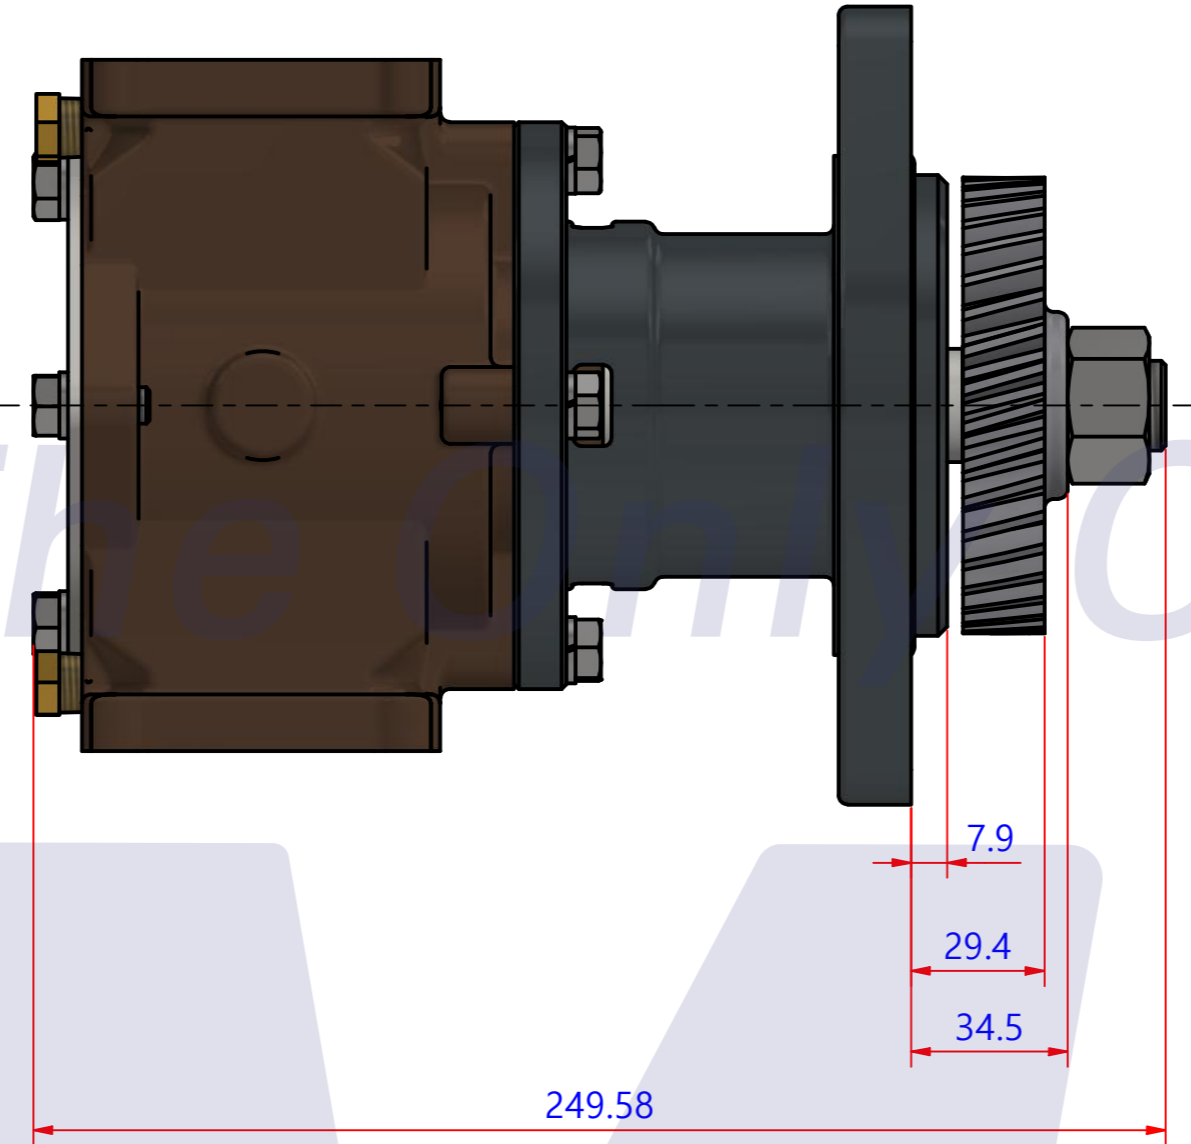

PART LIST					
No.	QTY	PART NUMBER	PART NAME	MAT	DESCRIPTION
1	1	PUA0165	PUMP ASSY		JPR-C0830

Drawing by	Checked by	Approved by - date	Model Name	Date	Scale
M.J.KANG	C.I. JEON		JPR-C0830	2017-09-27	1 : 1
			PUMP ASSY		
			PART NUMBER	Edition	Sheet
			PUA0165(0)	0	A2

품 번	PUA0165
품 명	JPR-C0830

A: MAJOR KIT B: MINOR KIT C: M-SEAL SET D: IMPELLER KIT

No.	QTY	PART NUMBER	PART NAME	A (JSK0137)	B (JSM0137)	C (MCSSET0027)	D (JIKJMP063)
1	1	BER0052	BEARING	X			
2	1	BER0061	BEARING	X			
3	3	BOL0007	HEX BOLT	X	X		
4	4	BOL0008	HEX BOLT	X			
5	7	BOL0036	SPRING WASHER	X	X (3)		
6	1	BOL0167	HEX NUT	X			
7	2	BOL0201	HEX WRENCH BOLT	X	X		
8	1	COV0059	COVER	X	X		
9	1	GEA0030	GEAR				
10	1	8159-01	RUBBER IMPELLER	X	X		X
11	1	MCS0010	CERAMIC	X	X	X	
12	1	MCS0037	CARBON	X	X	X	
13	2	NIP0016	PLUG	X	X		
14	1	ORG0015	O-RING	X	X		X
15	1	ORG0055	O-RING	X			
16	1	PBC0249	PUMP CASING / IMP				
17	1	PBC0250	PUMP CASING / BER				
18	1	RET0042	RETAINER	X			
19	1	SHA0149	SHAFT	X			
20	1	SLI0003	SLINGER	X			
21	1	SNP0008	SNAP-RING	X	X		
22	1	SNP0013	SNAP-RING	X			
23	1	SPC0012	SHIM	X	X		
24	1	WER0031	WEAR PLATE	X	X		

PART LIST					
No.	QTY	PART NUMBER	PART NAME	MAT	DESCRIPTION
1	1	PUA0165	PUMP ASSY		JPR-C0830

The Only One

JMP

Drawing by	Checked by	Approved by - date	Model Name	Date	Scale
M.J.KANG	C.I. JEON		JPR-C0830	2017-11-10	1:1
			PUMP PARTS VIEW		
			PUA0165(0)	0	A2