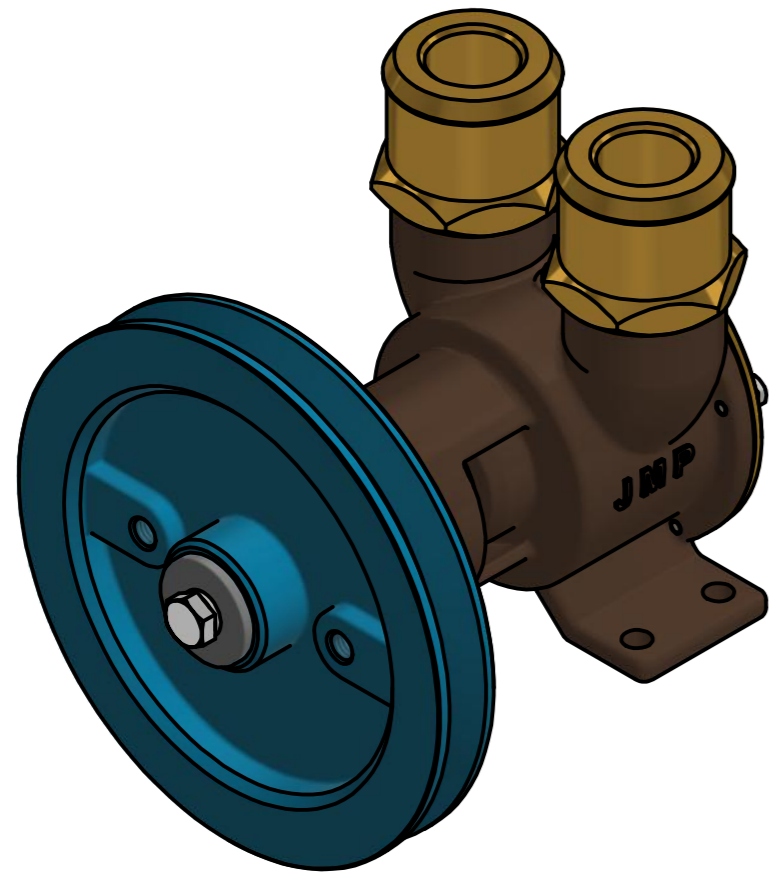

PART LIST					
No.	QTY	PART NUMBER	PART NAME	MAT	DESCRIPTION
1	1	PUA0028	PUMP ASSY		JPR-C1040

The Only One

Drawing by M.J.KANG	Checked by C.I. JEON	Approved by - date	Model Name JPR-C1040	Date 2019-02-22	Scale 1:1
			PUMP ASSY		
			PART NUMBER PUA0028(0)	Edition 0	Sheet A2

품 번	PUA0028
품 명	JPR-C1040

A: MAJOR KIT B: MINOR KIT C: CAM SET D: M-SEAL SET E: IMPELLER KIT

No.	QTY	PART NUMBER	PART NAME	A (JSK0020)	B (JSM0020)	C (CAMSET0005)	D (MCSSET0003)	E (JIKJMP037)
1	1	BER0060	BEARING	X				
2	1	BOL0032	FLAT WASHER	X				
3	1	BOL0039	SPRING WASHER	X				
4	1	BOL0060	HEX BOLT	X				
5	6	BOL0081	HEX SCREW	X	X	X (1)		
6	1	CAM0005	CAM	X	X	X		
7	1	COV0005	COVER	X	X			
8	1	GAK0009	FIBER GASKET	X	X	X		
9	1	8001-01	RUBBER IMPELLER	X	X			X
10	1	KEY0002	KEY	X				
11	1	MCS0004	CARBON	X	X		X	
12	1	MCS0009	CERAMIC	X	X		X	
13	2	NIP0004	NIPPLE					
14	1	ORG0015	O-RING	X	X			X
15	1	PBC0034	PUMP CASING					
16	1	PUL0007	PULLEY					
17	1	RET0007	RETAINER	X				
18	1	RET0010	RETAINER	X				
19	1	SHA0019	SHAFT	X				
20	1	SLI0003	SLINGER	X				
21	1	SNP0004	SNAP-RING	X				
22	1	SNP0013	SNAP-RING	X				
23	1	WER0003	WEAR PLATE	X	X			

PART LIST					
항목	수량	부품번호	주제	재질	설명
1	1	PUA0028	PUMP ASSY		JPR-C1040

Drawing by 강 명진	Checked by Y.D. JEON	Approved by - date	Model Name JPR-C1040	Date 2013-08-01	Scale 1 : 1
			PUMP ASSY		
			PART NUMBER PUA0028(0)	Edition 0	Sheet A2