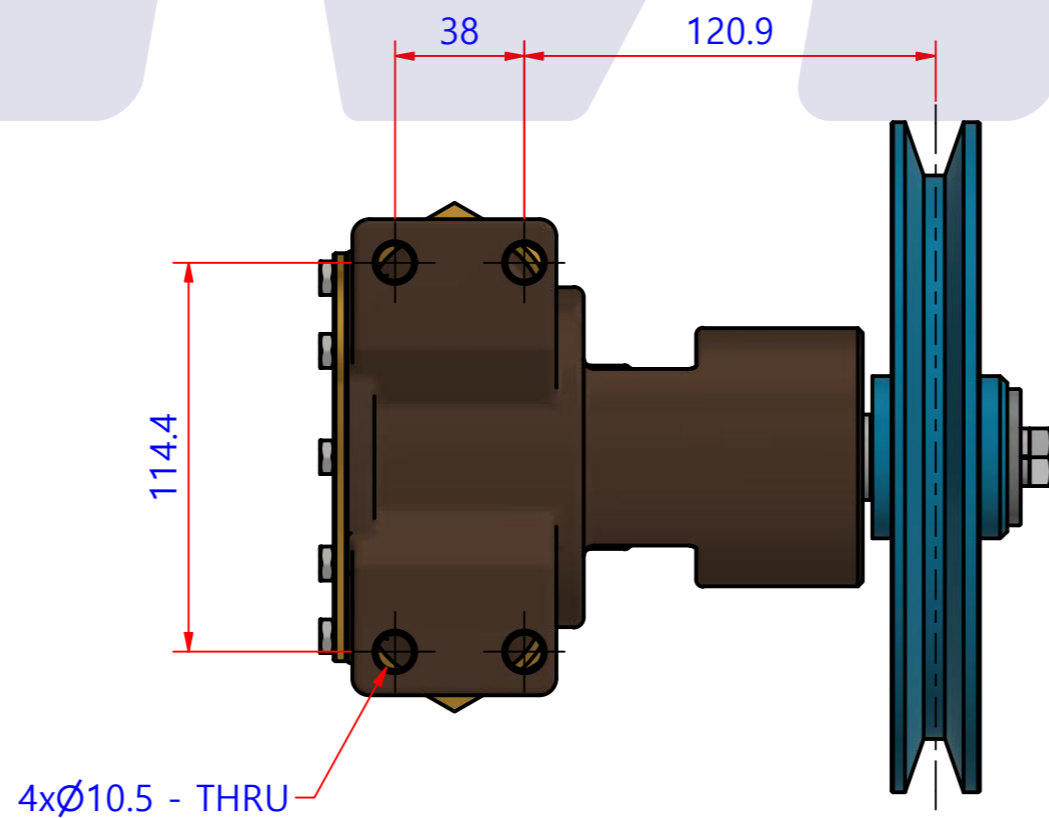

PART LIST					
No.	QTY	PART NUMBER	PART NAME	MAT	DESCRIPTION
1	1	PUA0028	PUMP ASSY		JPR-C1040

The Only One

Drawing by M.J.KANG	Checked by C.I. JEON	Approved by - date	Model Name JPR-C1040	Date 2019-02-22	Scale 1:1
			PUMP ASSY		
			PART NUMBER PUA0028(0)	Edition 0	Sheet A2

품 번	PUA0028
품 명	JPR-C1040

A: MAJOR KIT B: MINOR KIT C: CAM SET D: M-SEAL SET E: IMPELLER KIT

No.	QTY	PART NUMBER	PART NAME	A (JSK0020)	B (JSM0020)	C (CAMSET0005)	D (MCSSET0003)	E (JIKJMP037)
1	1	BER0060	BEARING	X				
2	1	BOL0032	FLAT WASHER	X				
3	1	BOL0039	SPRING WASHER	X				
4	1	BOL0060	HEX BOLT	X				
5	6	BOL0081	HEX SCREW	X	X	X (1)		
6	1	CAM0005	CAM	X	X	X		
7	1	COV0005	COVER	X	X			
8	1	GAK0009	FIBER GASKET	X	X	X		
9	1	8001-01	RUBBER IMPELLER	X	X			X
10	1	KEY0002	KEY	X				
11	1	MCS0004	CARBON	X	X		X	
12	1	MCS0009	CERAMIC	X	X		X	
13	2	NIP0004	NIPPLE					
14	1	ORG0015	O-RING	X	X			X
15	1	PBC0034	PUMP CASING					
16	1	PUL0007	PULLEY					
17	1	RET0007	RETAINER	X				
18	1	RET0010	RETAINER	X				
19	1	SHA0019	SHAFT	X				
20	1	SLI0003	SLINGER	X				
21	1	SNP0004	SNAP-RING	X				
22	1	SNP0013	SNAP-RING	X				
23	1	WER0003	WEAR PLATE	X	X			

PART LIST					
항목	수량	부품번호	주제	재질	설명
1	1	PUA0028	PUMP ASSY		JPR-C1040

Drawing by 강 명진	Checked by Y.D. JEON	Approved by - date	Model Name JPR-C1040	Date 2013-08-01	Scale 1 : 1
			PUMP ASSY		
			PART NUMBER PUA0028(0)	Edition 0	Sheet A2