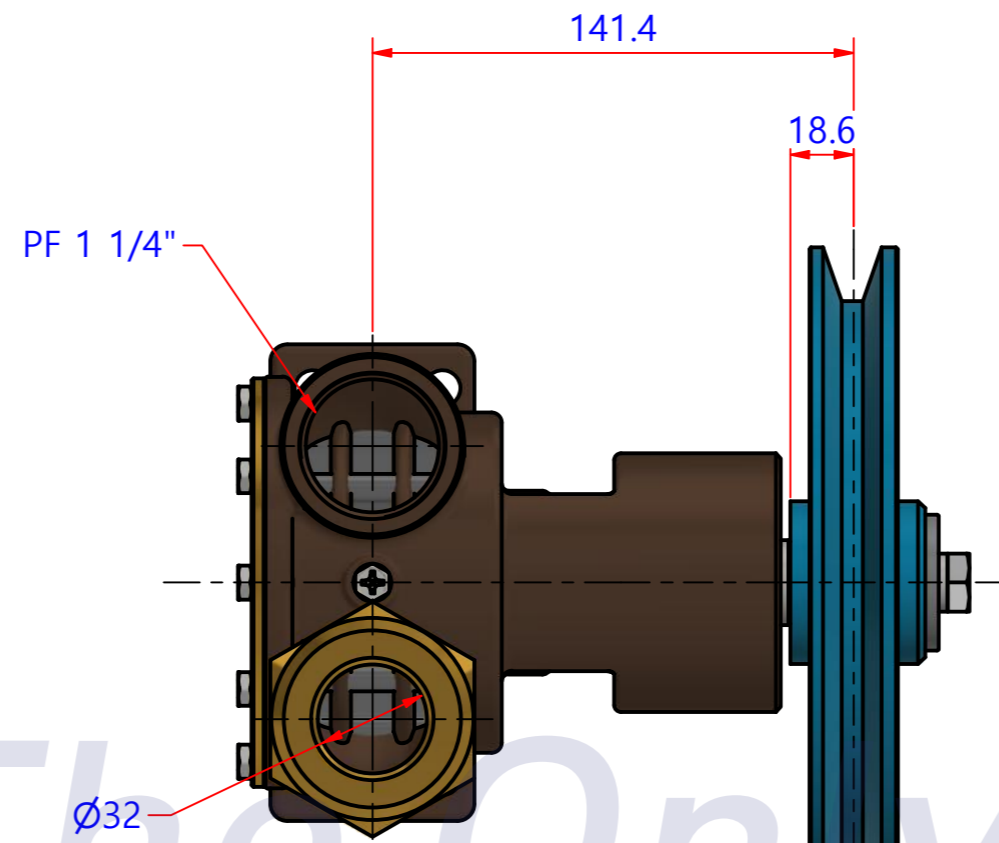

PART LIST					
No.	QTY	PART NUMBER	PART NAME	MAT	DESCRIPTION
1	1	PUA0028	PUMP ASSY		JPR-C1040

The Only One

Drawing by M.J.KANG	Checked by C.I. JEON	Approved by - date	Model Name JPR-C1040	Date 2019-02-22	Scale 1:1
			PUMP ASSY		
			PART NUMBER PUA0028(0)	Edition 0	Sheet A2

품 번	PUA0028
품 명	JPR-C1040

A: MAJOR KIT B: MINOR KIT C: CAM SET D: M-SEAL SET E: IMPELLER KIT

No.	QTY	PART NUMBER	PART NAME	A (JSK0020)	B (JSM0020)	C (CAMSET0005)	D (MCSSET0003)	E (JIKJMP037)
1	1	BER0060	BEARING	X				
2	1	BOL0032	FLAT WASHER	X				
3	1	BOL0039	SPRING WASHER	X				
4	1	BOL0060	HEX BOLT	X				
5	6	BOL0081	HEX SCREW	X	X	X (1)		
6	1	CAM0005	CAM	X	X	X		
7	1	COV0005	COVER	X	X			
8	1	GAK0009	FIBER GASKET	X	X	X		
9	1	8001-01	RUBBER IMPELLER	X	X			X
10	1	KEY0002	KEY	X				
11	1	MCS0004	CARBON	X	X		X	
12	1	MCS0009	CERAMIC	X	X		X	
13	2	NIP0004	NIPPLE					
14	1	ORG0015	O-RING	X	X			X
15	1	PBC0034	PUMP CASING					
16	1	PUL0007	PULLEY					
17	1	RET0007	RETAINER	X				
18	1	RET0010	RETAINER	X				
19	1	SHA0019	SHAFT	X				
20	1	SLI0003	SLINGER	X				
21	1	SNP0004	SNAP-RING	X				
22	1	SNP0013	SNAP-RING	X				
23	1	WER0003	WEAR PLATE	X	X			

PART LIST					
항목	수량	부품번호	주제	재질	설명
1	1	PUA0028	PUMP ASSY		JPR-C1040

Drawing by 강 명진	Checked by Y.D. JEON	Approved by - date	Model Name JPR-C1040	Date 2013-08-01	Scale 1 : 1
			PUMP ASSY		
			PART NUMBER PUA0028(0)	Edition 0	Sheet A2