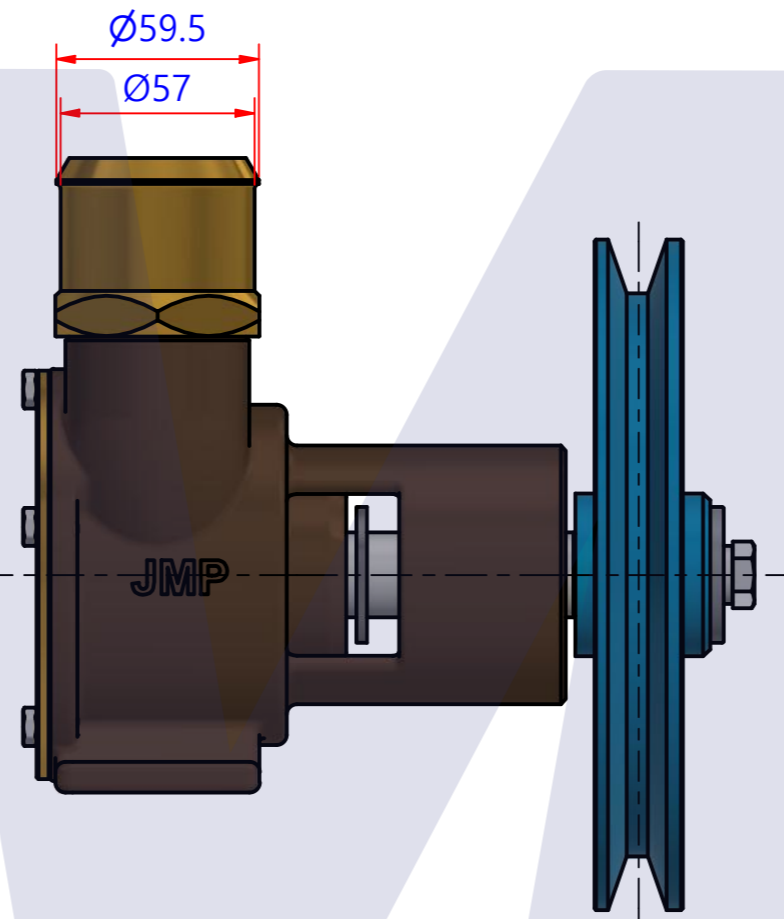

PART LIST					
No.	QTY	PART NUMBER	PART NAME	MAT	DESCRIPTION
1	1	PUA0028	PUMP ASSY		JPR-C1040

The Only One

Drawing by M.J.KANG	Checked by C.I. JEON	Approved by - date	Model Name JPR-C1040	Date 2019-02-22	Scale 1:1
			PUMP ASSY		
			PART NUMBER PUA0028(0)	Edition 0	Sheet A2

품 번	PUA0028
품 명	JPR-C1040

A: MAJOR KIT B: MINOR KIT C: CAM SET D: M-SEAL SET E: IMPELLER KIT

No.	QTY	PART NUMBER	PART NAME	A (JSK0020)	B (JSM0020)	C (CAMSET0005)	D (MCSSET0003)	E (JIKJMP037)
1	1	BER0060	BEARING	X				
2	1	BOL0032	FLAT WASHER	X				
3	1	BOL0039	SPRING WASHER	X				
4	1	BOL0060	HEX BOLT	X				
5	6	BOL0081	HEX SCREW	X	X	X (1)		
6	1	CAM0005	CAM	X	X	X		
7	1	COV0005	COVER	X	X			
8	1	GAK0009	FIBER GASKET	X	X	X		
9	1	8001-01	RUBBER IMPELLER	X	X			X
10	1	KEY0002	KEY	X				
11	1	MCS0004	CARBON	X	X		X	
12	1	MCS0009	CERAMIC	X	X		X	
13	2	NIP0004	NIPPLE					
14	1	ORG0015	O-RING	X	X			X
15	1	PBC0034	PUMP CASING					
16	1	PUL0007	PULLEY					
17	1	RET0007	RETAINER	X				
18	1	RET0010	RETAINER	X				
19	1	SHA0019	SHAFT	X				
20	1	SLI0003	SLINGER	X				
21	1	SNP0004	SNAP-RING	X				
22	1	SNP0013	SNAP-RING	X				
23	1	WER0003	WEAR PLATE	X	X			

PART LIST					
항목	수량	부품번호	주제	재질	설명
1	1	PUA0028	PUMP ASSY		JPR-C1040

Drawing by 강 명진	Checked by Y.D. JEON	Approved by - date	Model Name JPR-C1040	Date 2013-08-01	Scale 1 : 1
			PUMP ASSY		
			PART NUMBER PUA0028(0)	Edition 0	Sheet A2