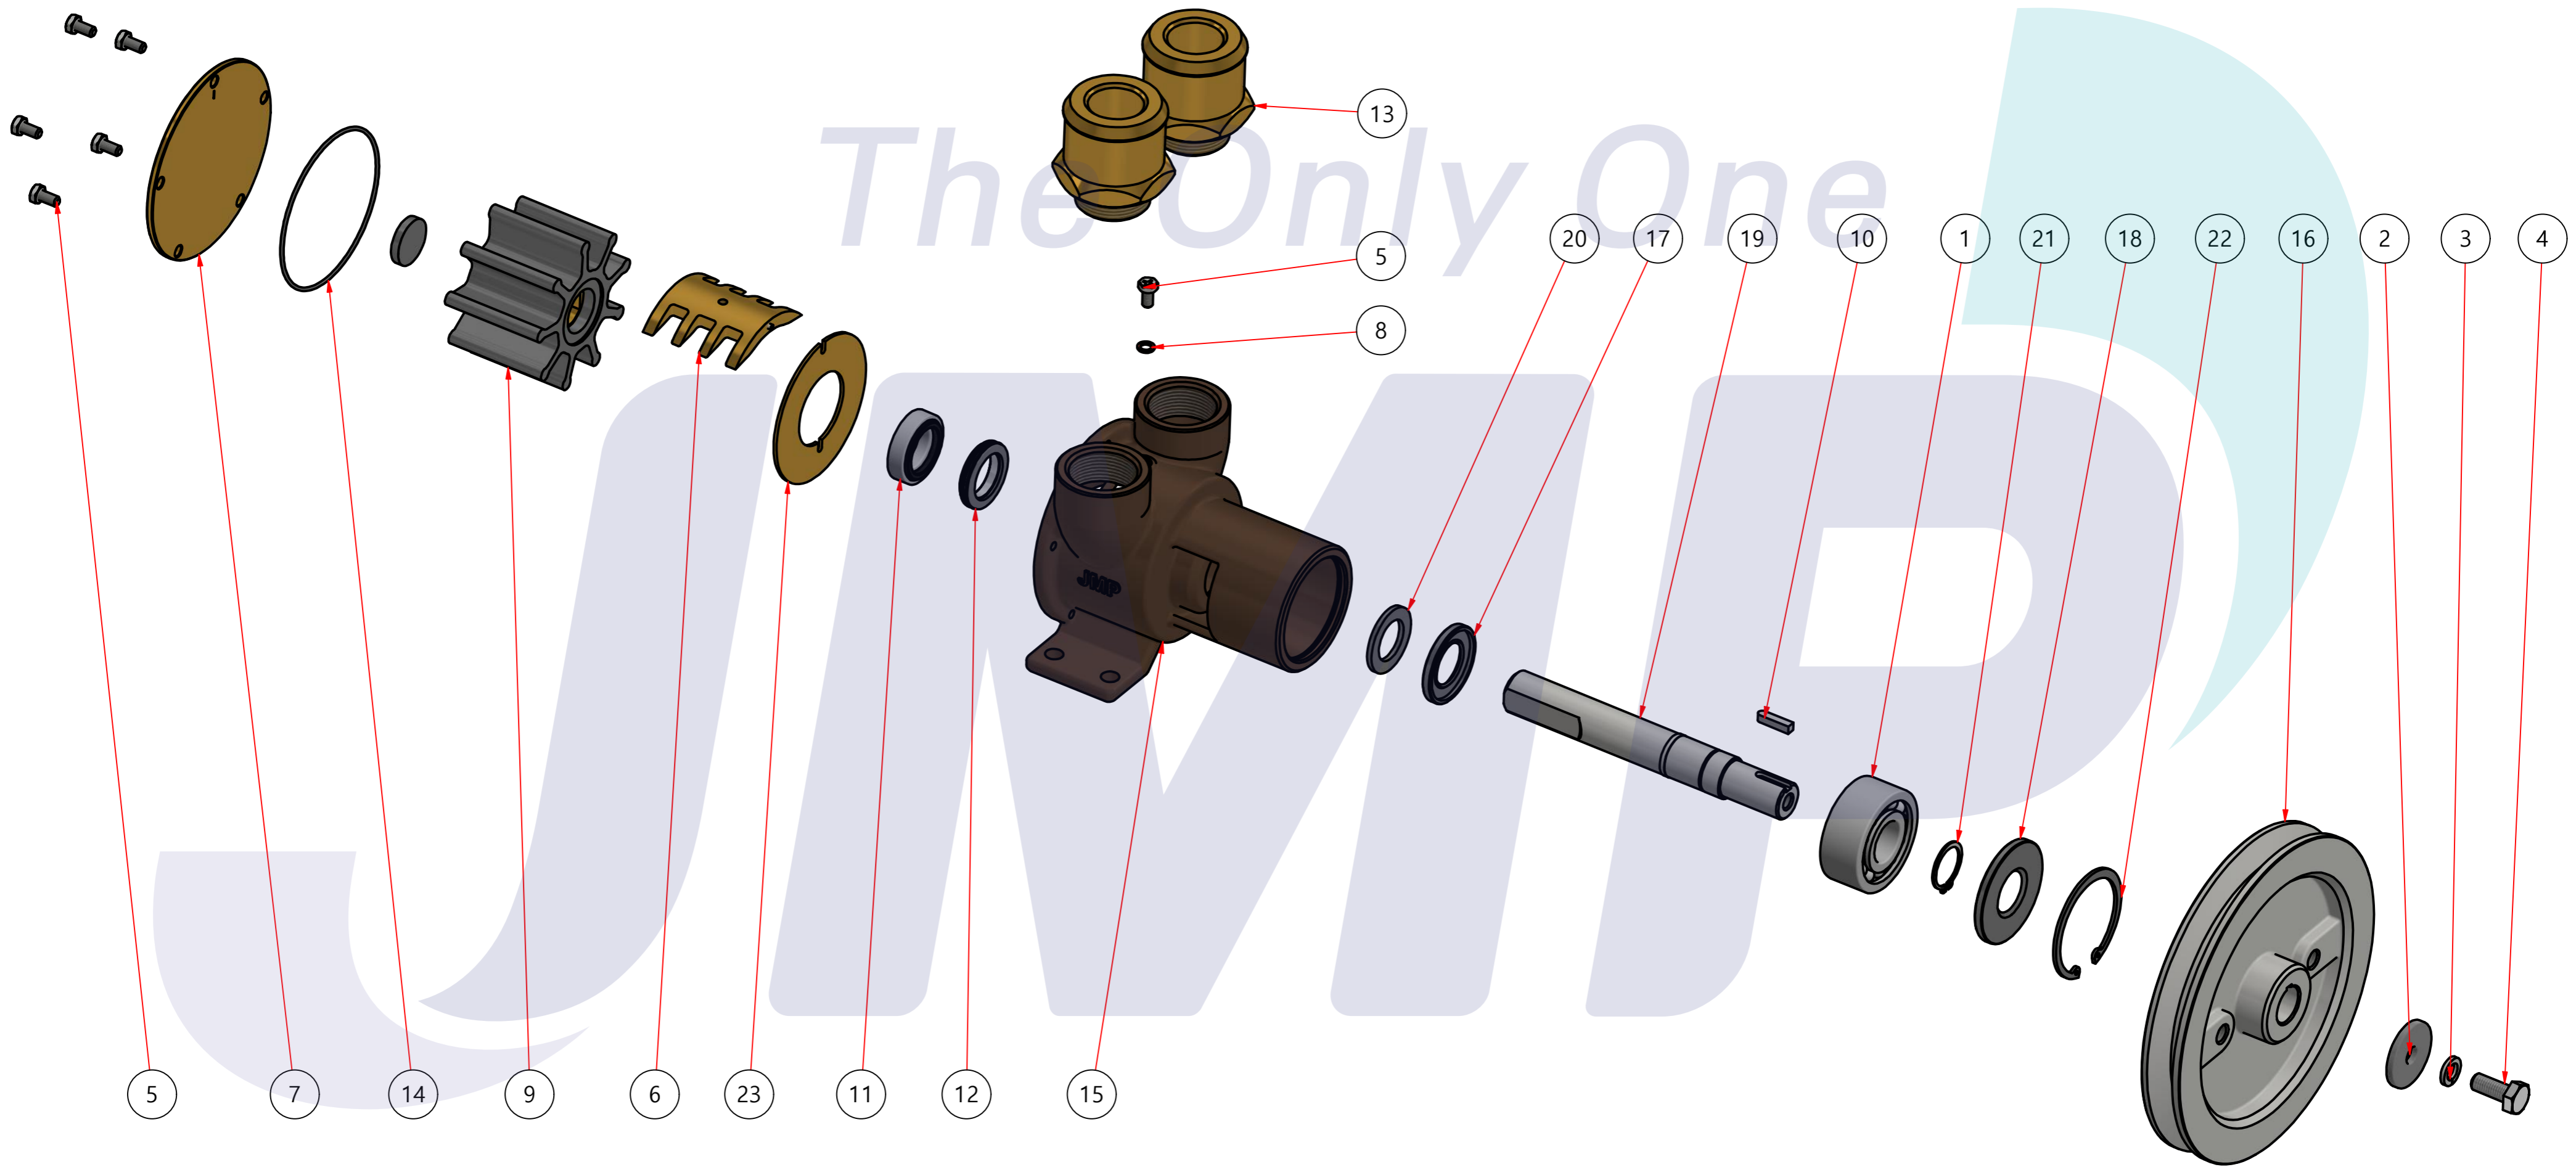

PART LIST					
No.	QTY	PART NUMBER	PART NAME	MAT	DESCRIPTION
1	1	PUA0028	PUMP ASSY		JPR-C1040

The Only One

Drawing by M.J.KANG	Checked by C.I. JEON	Approved by - date	Model Name JPR-C1040	Date 2019-02-22	Scale 1:1
			PUMP ASSY		
			PART NUMBER PUA0028(0)	Edition 0	Sheet A2

품 번	PUA0028
품 명	JPR-C1040

A: MAJOR KIT B: MINOR KIT C: CAM SET D: M-SEAL SET E: IMPELLER KIT

No.	QTY	PART NUMBER	PART NAME	A (JSK0020)	B (JSM0020)	C (CAMSET0005)	D (MCSSET0003)	E (JIKJMP037)
1	1	BER0060	BEARING	X				
2	1	BOL0032	FLAT WASHER	X				
3	1	BOL0039	SPRING WASHER	X				
4	1	BOL0060	HEX BOLT	X				
5	6	BOL0081	HEX SCREW	X	X	X (1)		
6	1	CAM0005	CAM	X	X	X		
7	1	COV0005	COVER	X	X			
8	1	GAK0009	FIBER GASKET	X	X	X		
9	1	8001-01	RUBBER IMPELLER	X	X			X
10	1	KEY0002	KEY	X				
11	1	MCS0004	CARBON	X	X		X	
12	1	MCS0009	CERAMIC	X	X		X	
13	2	NIP0004	NIPPLE					
14	1	ORG0015	O-RING	X	X			X
15	1	PBC0034	PUMP CASING					
16	1	PUL0007	PULLEY					
17	1	RET0007	RETAINER	X				
18	1	RET0010	RETAINER	X				
19	1	SHA0019	SHAFT	X				
20	1	SLI0003	SLINGER	X				
21	1	SNP0004	SNAP-RING	X				
22	1	SNP0013	SNAP-RING	X				
23	1	WER0003	WEAR PLATE	X	X			

PART LIST					
항목	수량	부품번호	주제	재질	설명
1	1	PUA0028	PUMP ASSY		JPR-C1040

Drawing by 강 명진	Checked by Y.D. JEON	Approved by - date	Model Name JPR-C1040	Date 2013-08-01	Scale 1 : 1
			PUMP ASSY		
			PART NUMBER PUA0028(0)	Edition 0	Sheet A2