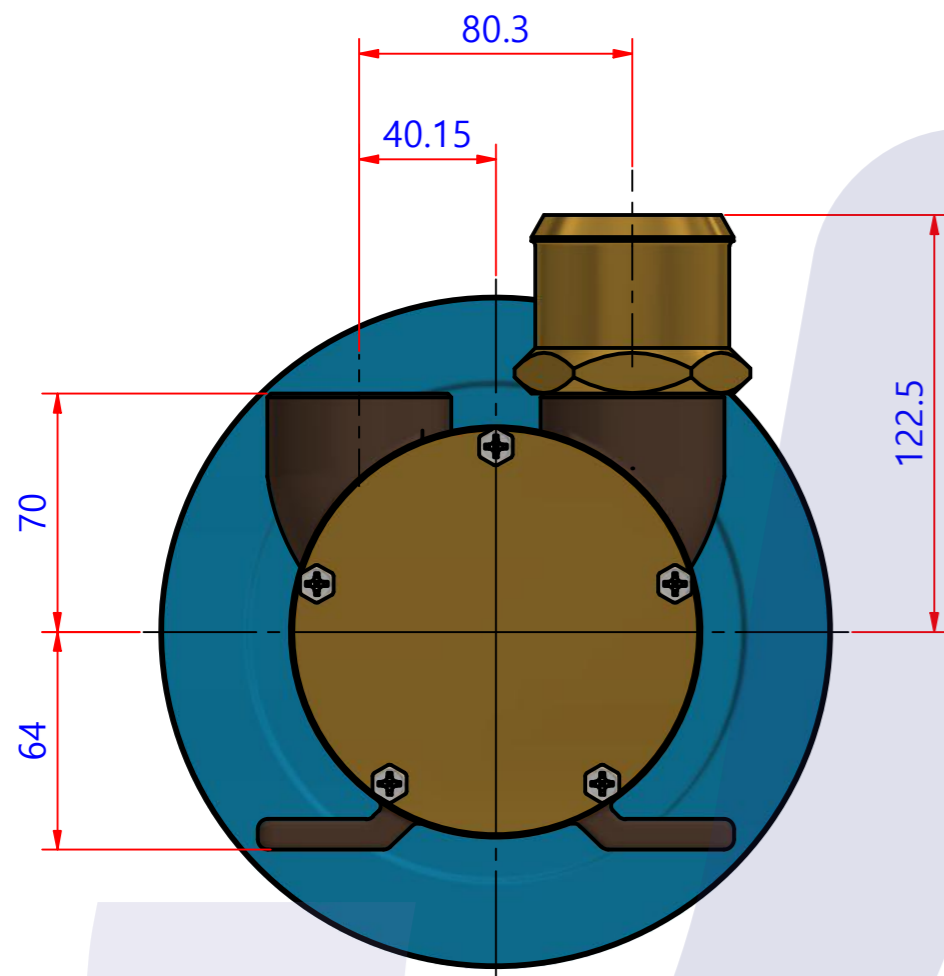

PART LIST					
No.	QTY	PART NUMBER	PART NAME	MAT	DESCRIPTION
1	1	PUA0028	PUMP ASSY		JPR-C1040

The Only One

Drawing by M.J.KANG	Checked by C.I. JEON	Approved by - date	Model Name JPR-C1040	Date 2019-02-22	Scale 1:1
			PUMP ASSY		
			PART NUMBER PUA0028(0)	Edition 0	Sheet A2

품 번	PUA0028
품 명	JPR-C1040

A: MAJOR KIT B: MINOR KIT C: CAM SET D: M-SEAL SET E: IMPELLER KIT

No.	QTY	PART NUMBER	PART NAME	A (JSK0020)	B (JSM0020)	C (CAMSET0005)	D (MCSSET0003)	E (JIKJMP037)
1	1	BER0060	BEARING	X				
2	1	BOL0032	FLAT WASHER	X				
3	1	BOL0039	SPRING WASHER	X				
4	1	BOL0060	HEX BOLT	X				
5	6	BOL0081	HEX SCREW	X	X	X (1)		
6	1	CAM0005	CAM	X	X	X		
7	1	COV0005	COVER	X	X			
8	1	GAK0009	FIBER GASKET	X	X	X		
9	1	8001-01	RUBBER IMPELLER	X	X			X
10	1	KEY0002	KEY	X				
11	1	MCS0004	CARBON	X	X		X	
12	1	MCS0009	CERAMIC	X	X		X	
13	2	NIP0004	NIPPLE					
14	1	ORG0015	O-RING	X	X			X
15	1	PBC0034	PUMP CASING					
16	1	PUL0007	PULLEY					
17	1	RET0007	RETAINER	X				
18	1	RET0010	RETAINER	X				
19	1	SHA0019	SHAFT	X				
20	1	SLI0003	SLINGER	X				
21	1	SNP0004	SNAP-RING	X				
22	1	SNP0013	SNAP-RING	X				
23	1	WER0003	WEAR PLATE	X	X			

PART LIST					
항목	수량	부품번호	주제	재질	설명
1	1	PUA0028	PUMP ASSY		JPR-C1040

Drawing by 강 명진	Checked by Y.D. JEON	Approved by - date	Model Name JPR-C1040	Date 2013-08-01	Scale 1 : 1
			PUMP ASSY		
			PART NUMBER PUA0028(0)	Edition 0	Sheet A2