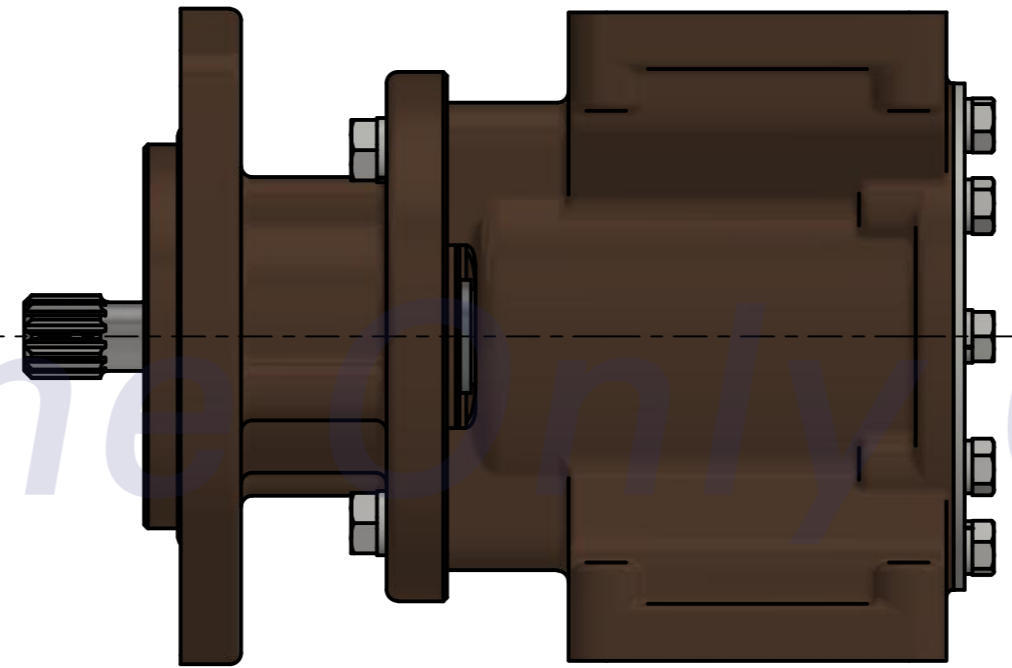

부품 리스트					
항목	수량	부품번호	주제	재질	설명
1	1	PUA0095	PUMP ASSY		JPR-C1100

Drawing by	Checked by	Approved by - date	Model Name	Date	Scale
강 명진	Y.D. JEON		JPR-C1100	2013-09-26	1 : 1
			PUMA ASSY		
			PART NUMBER	Edition	Sheet
			PUA0095(0)	0	A2

품 번	PUA0095
품 명	JPR-C1100

A: MAJOR KIT B: MINOR KIT C: CAM SET D: M-SEAL SET E: IMPELLER KIT

No.	QTY	PART NUMBER	PART NAME	A (JSK0080)	B (JSM0023)	C (CAMSET0032)	D (MCSSET0019)	E (JIKJMP049)
1	2	BER0052	BEARING	X				
2	5	BOL0007	HEX BOLT	X	X			
3	3	BOL0012	HEX BOLT					
4	5	BOL0036	SPRING WASHER	X	X			
5	3	BOL0038	SPRING WASHER					
6	1	CAM0032	CAM	X	X	X		
7	1	COV0038	COVER	X	X			
8	1	COV0041	BER COVER	X				
9	1	8359-01	RUBBER IMPELLER	X	X			X
10	1	MCS0037	CARBON	X	X		X	
11	1	MCS003701	CERAMIC	X	X		X	
12	2	ORG0043	QUAD-RING	X	X	X (1)		X (1)
13	1	ORG0054	V-RING	X				
14	1	ORG0055	O-RING	X				
15	1	PBC0165	PUMP CASING / BER					
16	1	PBC0166	PUMP CASING / IMP					
17	1	PIN0007	PIN					
18	1	RET0042	RETAINER	X				
19	1	SHA0093	SHAFT	X				
20	1	SNP0008	SNAP-RING	X	X		X	
21	1	SNP0013	SNAP-RING	X				
22	1	SPC0012	SHIM	X	X		X	
23	1	WER0020	WEAR PLATE	X	X			

PART LIST					
No.	QTY	PART NUMBER	PART NAME	MAT	DESCRIPTION
1	1	PUA0095	PUMP ASSY		JPR-C1100

Drawing by	Checked by	Approved by - date	Model Name	Date	Scale
강 명진	Y.D. JEON		JPR-C1100	2013-10-09	1 : 1
			PUMA ASSY		
			PART NUMBER	Edition	Sheet
			PUA0095(0)	0	A2