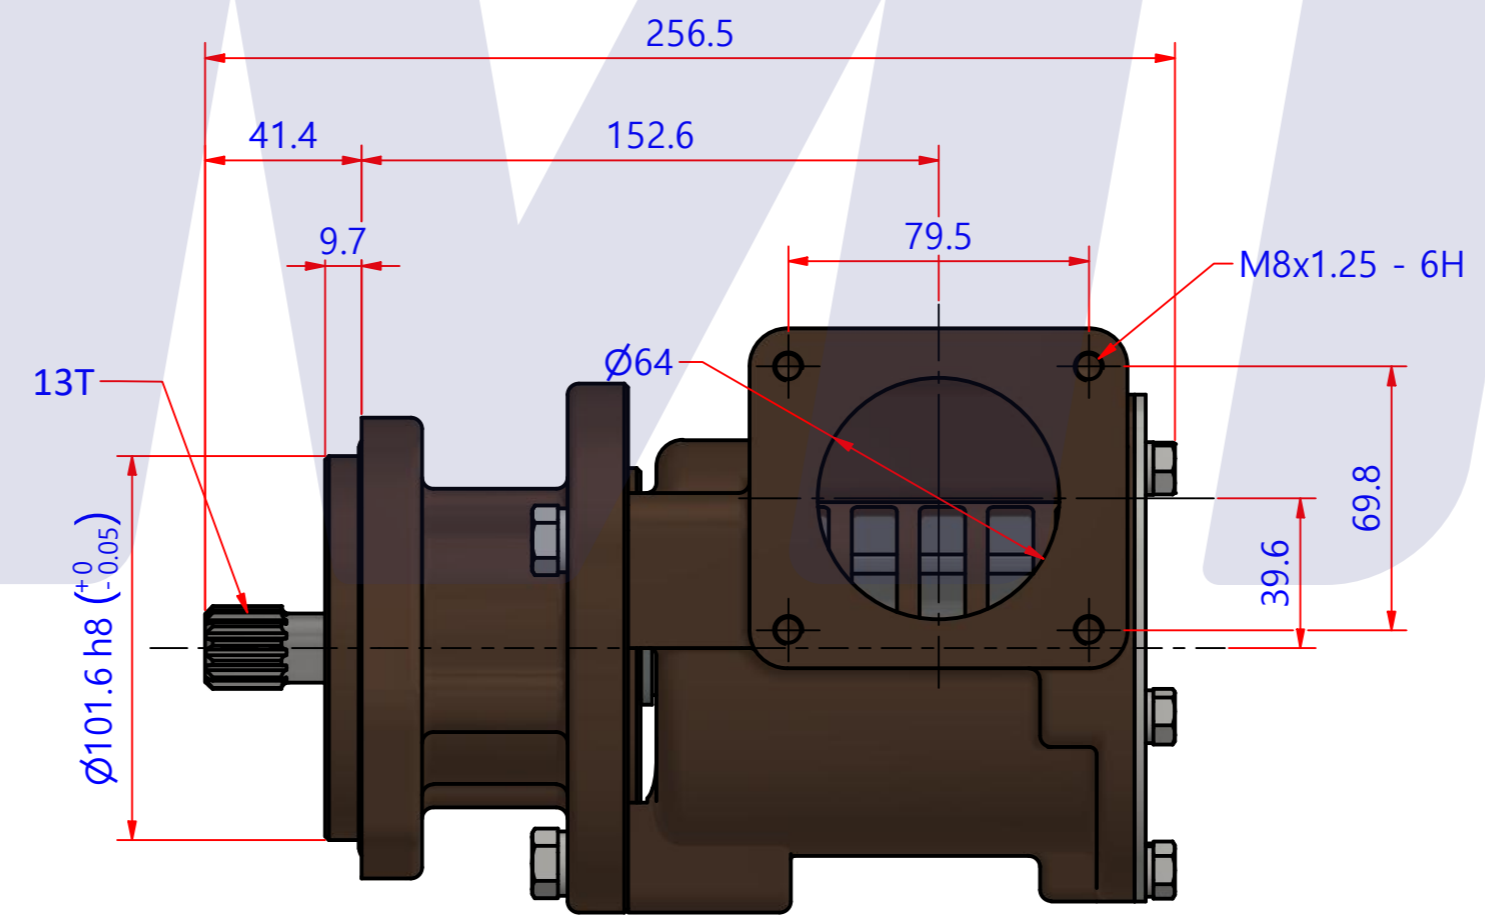

부품 리스트					
항목	수량	부품번호	주제	재질	설명
1	1	PUA0095	PUMP ASSY		JPR-C1100

Drawing by	Checked by	Approved by - date	Model Name	Date	Scale
강 명진	Y.D. JEON		JPR-C1100	2013-09-26	1 : 1
			PUMA ASSY		
			PART NUMBER	Edition	Sheet
			PUA0095(0)	0	A2

품 번	PUA0095
품 명	JPR-C1100

A: MAJOR KIT B: MINOR KIT C: CAM SET D: M-SEAL SET E: IMPELLER KIT

No.	QTY	PART NUMBER	PART NAME	A (JSK0080)	B (JSM0023)	C (CAMSET0032)	D (MCSSET0019)	E (JIKJMP049)
1	2	BER0052	BEARING	X				
2	5	BOL0007	HEX BOLT	X	X			
3	3	BOL0012	HEX BOLT					
4	5	BOL0036	SPRING WASHER	X	X			
5	3	BOL0038	SPRING WASHER					
6	1	CAM0032	CAM	X	X	X		
7	1	COV0038	COVER	X	X			
8	1	COV0041	BER COVER	X				
9	1	8359-01	RUBBER IMPELLER	X	X			X
10	1	MCS0037	CARBON	X	X		X	
11	1	MCS003701	CERAMIC	X	X		X	
12	2	ORG0043	QUAD-RING	X	X	X (1)		X (1)
13	1	ORG0054	V-RING	X				
14	1	ORG0055	O-RING	X				
15	1	PBC0165	PUMP CASING / BER					
16	1	PBC0166	PUMP CASING / IMP					
17	1	PIN0007	PIN					
18	1	RET0042	RETAINER	X				
19	1	SHA0093	SHAFT	X				
20	1	SNP0008	SNAP-RING	X	X		X	
21	1	SNP0013	SNAP-RING	X				
22	1	SPC0012	SHIM	X	X		X	
23	1	WER0020	WEAR PLATE	X	X			

PART LIST					
No.	QTY	PART NUMBER	PART NAME	MAT	DESCRIPTION
1	1	PUA0095	PUMP ASSY		JPR-C1100

Drawing by	Checked by	Approved by - date	Model Name	Date	Scale
강 명진	Y.D. JEON		JPR-C1100	2013-10-09	1 : 1
			PUMA ASSY		
			PART NUMBER	Edition	Sheet
			PUA0095(0)	0	A2