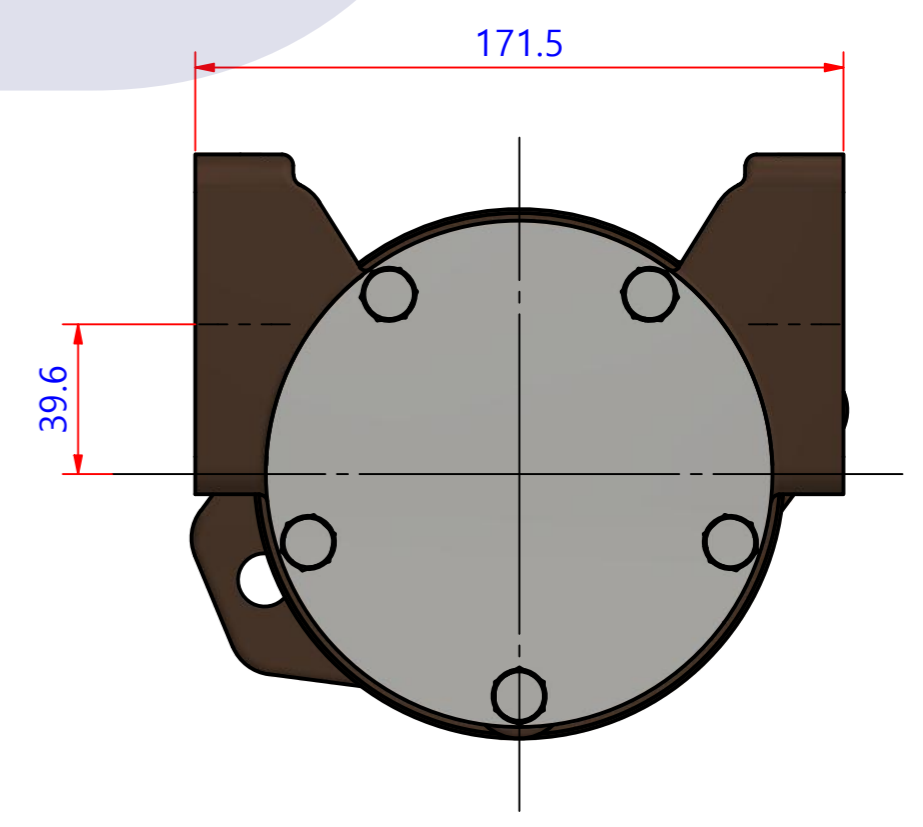

부품 리스트					
항목	수량	부품번호	주제	재질	설명
1	1	PUA0095	PUMP ASSY		JPR-C1100

Drawing by	Checked by	Approved by - date	Model Name	Date	Scale
강 명진	Y.D. JEON		JPR-C1100	2013-09-26	1 : 1
			PUMA ASSY		
			PART NUMBER	Edition	Sheet
			PUA0095(0)	0	A2

품 번	PUA0095
품 명	JPR-C1100

A: MAJOR KIT B: MINOR KIT C: CAM SET D: M-SEAL SET E: IMPELLER KIT

No.	QTY	PART NUMBER	PART NAME	A (JSK0080)	B (JSM0023)	C (CAMSET0032)	D (MCSSET0019)	E (JIKJMP049)
1	2	BER0052	BEARING	X				
2	5	BOL0007	HEX BOLT	X	X			
3	3	BOL0012	HEX BOLT					
4	5	BOL0036	SPRING WASHER	X	X			
5	3	BOL0038	SPRING WASHER					
6	1	CAM0032	CAM	X	X	X		
7	1	COV0038	COVER	X	X			
8	1	COV0041	BER COVER	X				
9	1	8359-01	RUBBER IMPELLER	X	X			X
10	1	MCS0037	CARBON	X	X		X	
11	1	MCS003701	CERAMIC	X	X		X	
12	2	ORG0043	QUAD-RING	X	X	X (1)		X (1)
13	1	ORG0054	V-RING	X				
14	1	ORG0055	O-RING	X				
15	1	PBC0165	PUMP CASING / BER					
16	1	PBC0166	PUMP CASING / IMP					
17	1	PIN0007	PIN					
18	1	RET0042	RETAINER	X				
19	1	SHA0093	SHAFT	X				
20	1	SNP0008	SNAP-RING	X	X		X	
21	1	SNP0013	SNAP-RING	X				
22	1	SPC0012	SHIM	X	X		X	
23	1	WER0020	WEAR PLATE	X	X			

PART LIST					
No.	QTY	PART NUMBER	PART NAME	MAT	DESCRIPTION
1	1	PUA0095	PUMP ASSY		JPR-C1100

Drawing by	Checked by	Approved by - date	Model Name	Date	Scale
강 명진	Y.D. JEON		JPR-C1100	2013-10-09	1 : 1
			PUMA ASSY		
			PART NUMBER	Edition	Sheet
			PUA0095(0)	0	A2