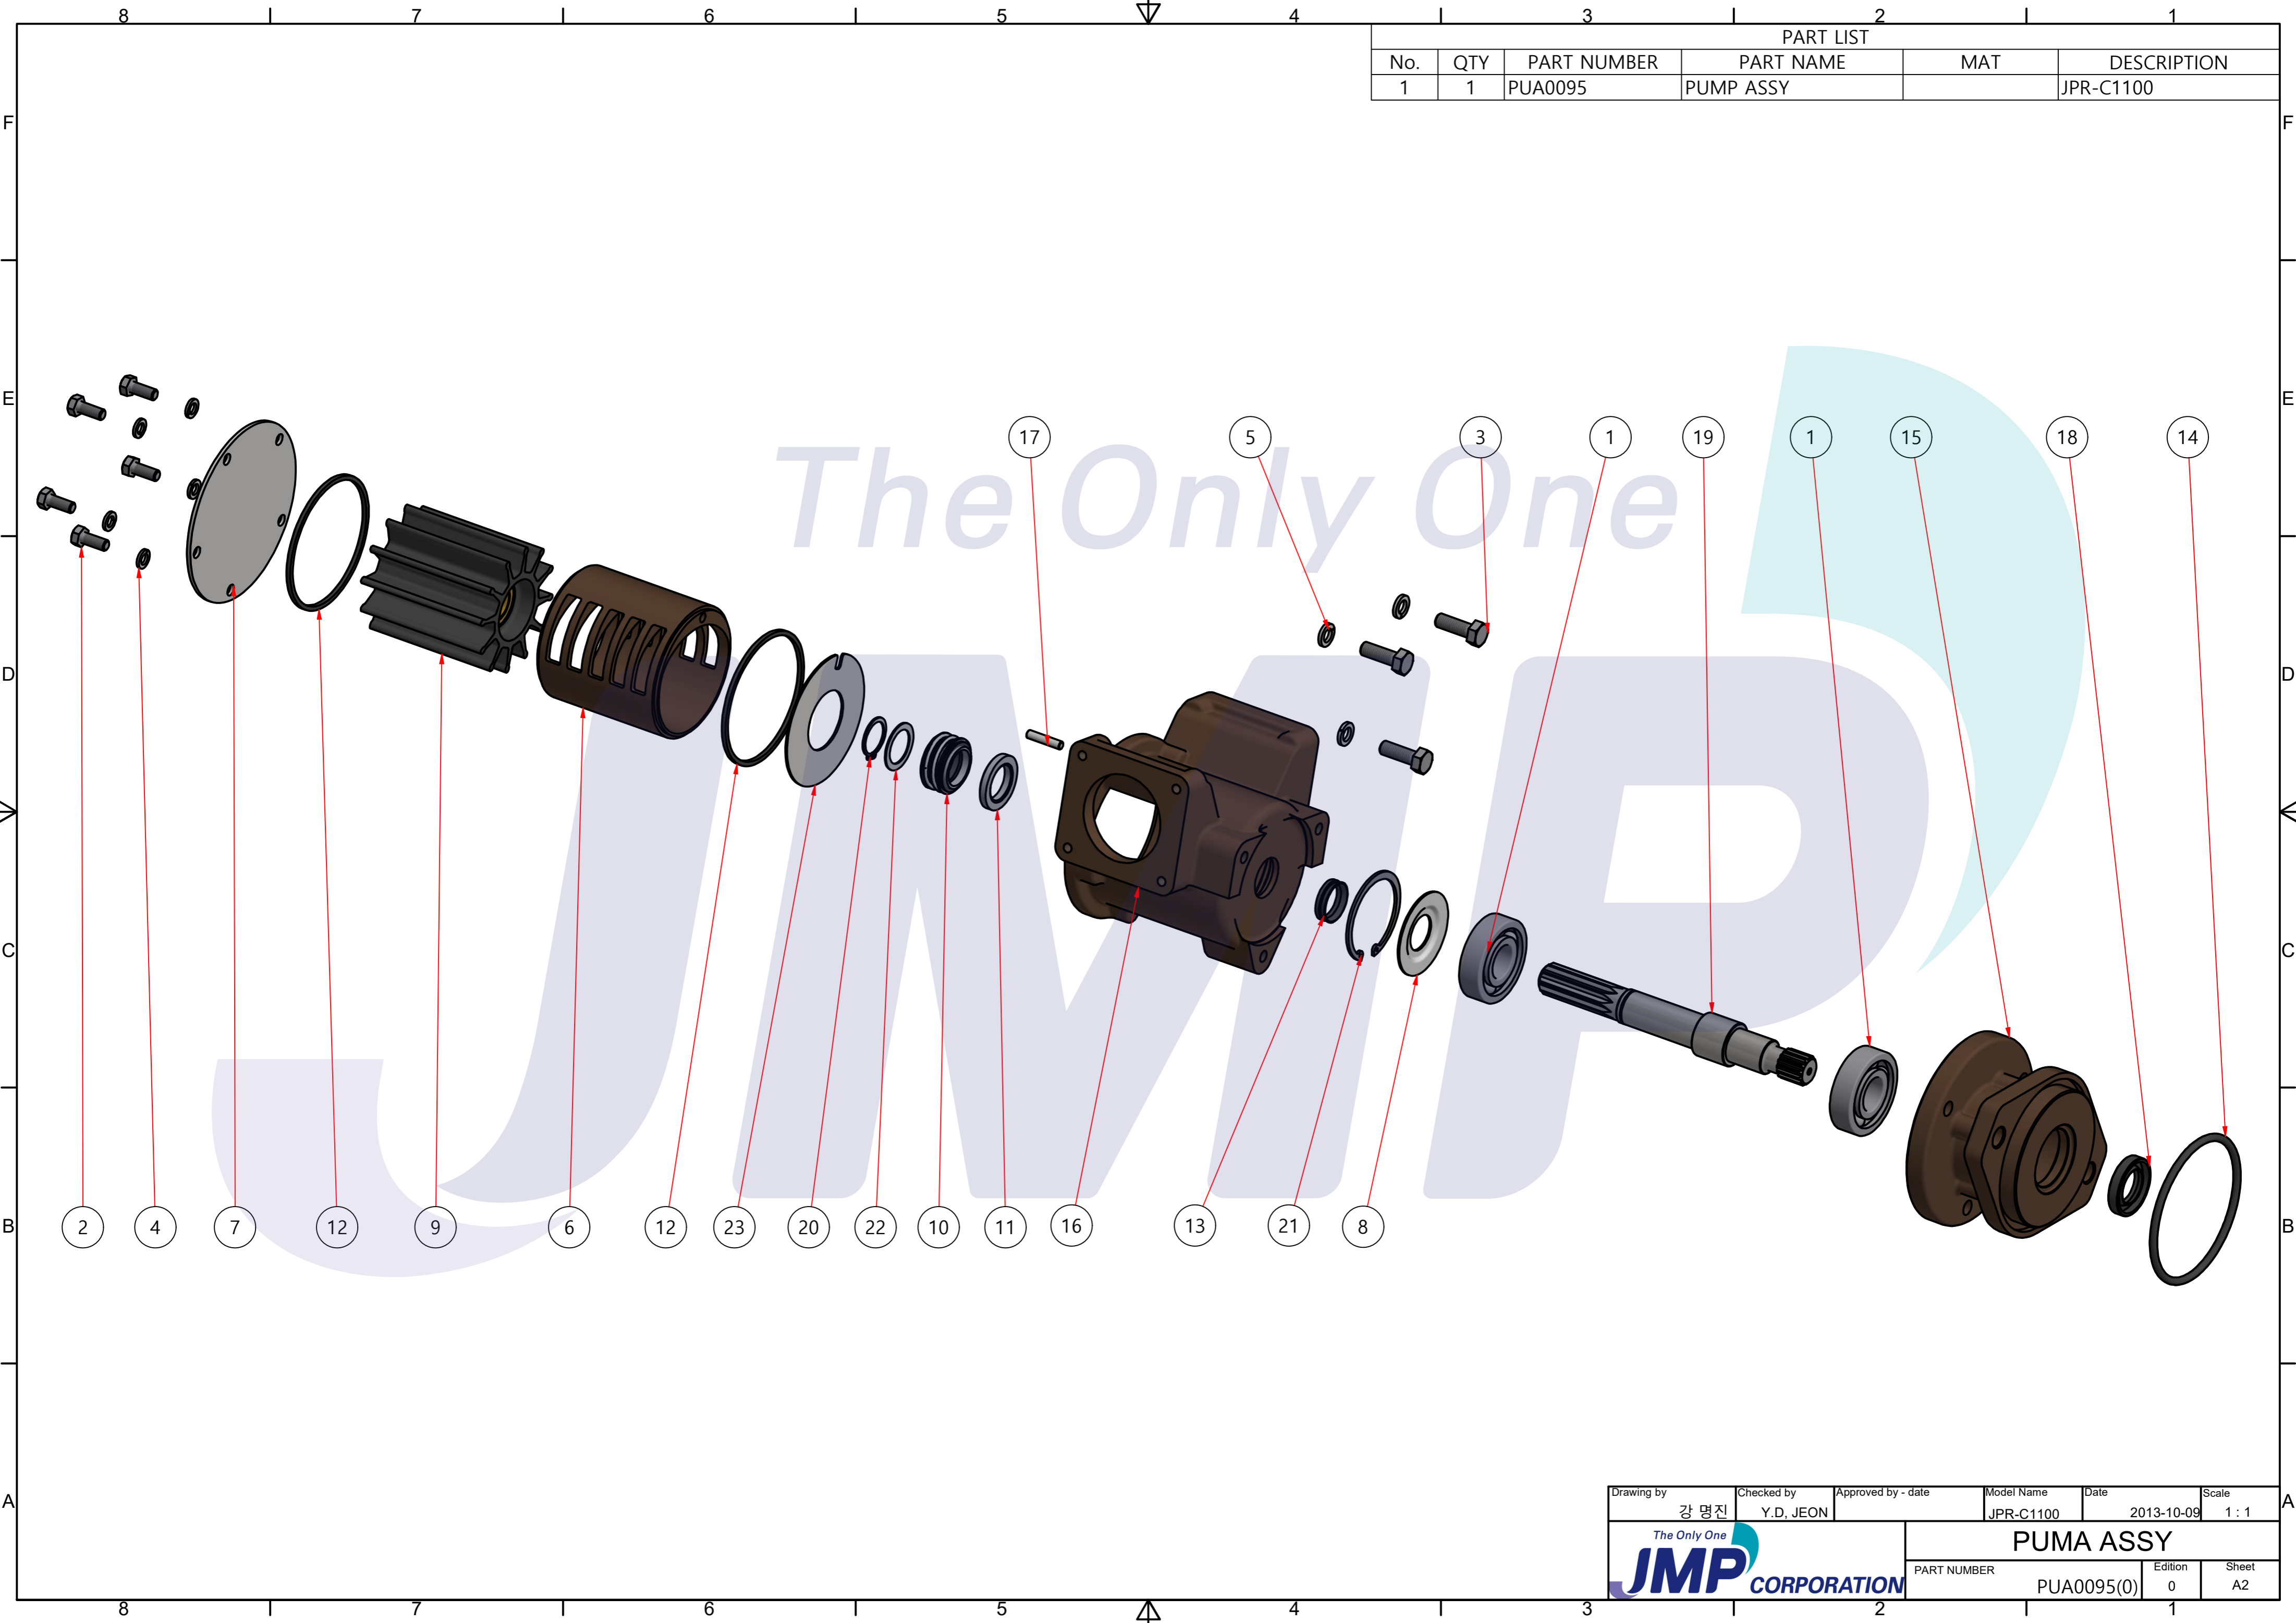

부품 리스트					
항목	수량	부품번호	주제	재질	설명
1	1	PUA0095	PUMP ASSY		JPR-C1100

Drawing by	Checked by	Approved by - date	Model Name	Date	Scale
강 명진	Y.D. JEON		JPR-C1100	2013-09-26	1 : 1
			PUMA ASSY		
			PART NUMBER	Edition	Sheet
			PUA0095(0)	0	A2

품 번	PUA0095
품 명	JPR-C1100

A: MAJOR KIT B: MINOR KIT C: CAM SET D: M-SEAL SET E: IMPELLER KIT

No.	QTY	PART NUMBER	PART NAME	A (JSK0080)	B (JSM0023)	C (CAMSET0032)	D (MCSSET0019)	E (JIKJMP049)
1	2	BER0052	BEARING	X				
2	5	BOL0007	HEX BOLT	X	X			
3	3	BOL0012	HEX BOLT					
4	5	BOL0036	SPRING WASHER	X	X			
5	3	BOL0038	SPRING WASHER					
6	1	CAM0032	CAM	X	X	X		
7	1	COV0038	COVER	X	X			
8	1	COV0041	BER COVER	X				
9	1	8359-01	RUBBER IMPELLER	X	X			X
10	1	MCS0037	CARBON	X	X		X	
11	1	MCS003701	CERAMIC	X	X		X	
12	2	ORG0043	QUAD-RING	X	X	X (1)		X (1)
13	1	ORG0054	V-RING	X				
14	1	ORG0055	O-RING	X				
15	1	PBC0165	PUMP CASING / BER					
16	1	PBC0166	PUMP CASING / IMP					
17	1	PIN0007	PIN					
18	1	RET0042	RETAINER	X				
19	1	SHA0093	SHAFT	X				
20	1	SNP0008	SNAP-RING	X	X		X	
21	1	SNP0013	SNAP-RING	X				
22	1	SPC0012	SHIM	X	X		X	
23	1	WER0020	WEAR PLATE	X	X			

PART LIST					
No.	QTY	PART NUMBER	PART NAME	MAT	DESCRIPTION
1	1	PUA0095	PUMP ASSY		JPR-C1100

Drawing by	Checked by	Approved by - date	Model Name	Date	Scale
강 명진	Y.D. JEON		JPR-C1100	2013-10-09	1 : 1
			PUMA ASSY		
			PART NUMBER	Edition	Sheet
			PUA0095(0)	0	A2