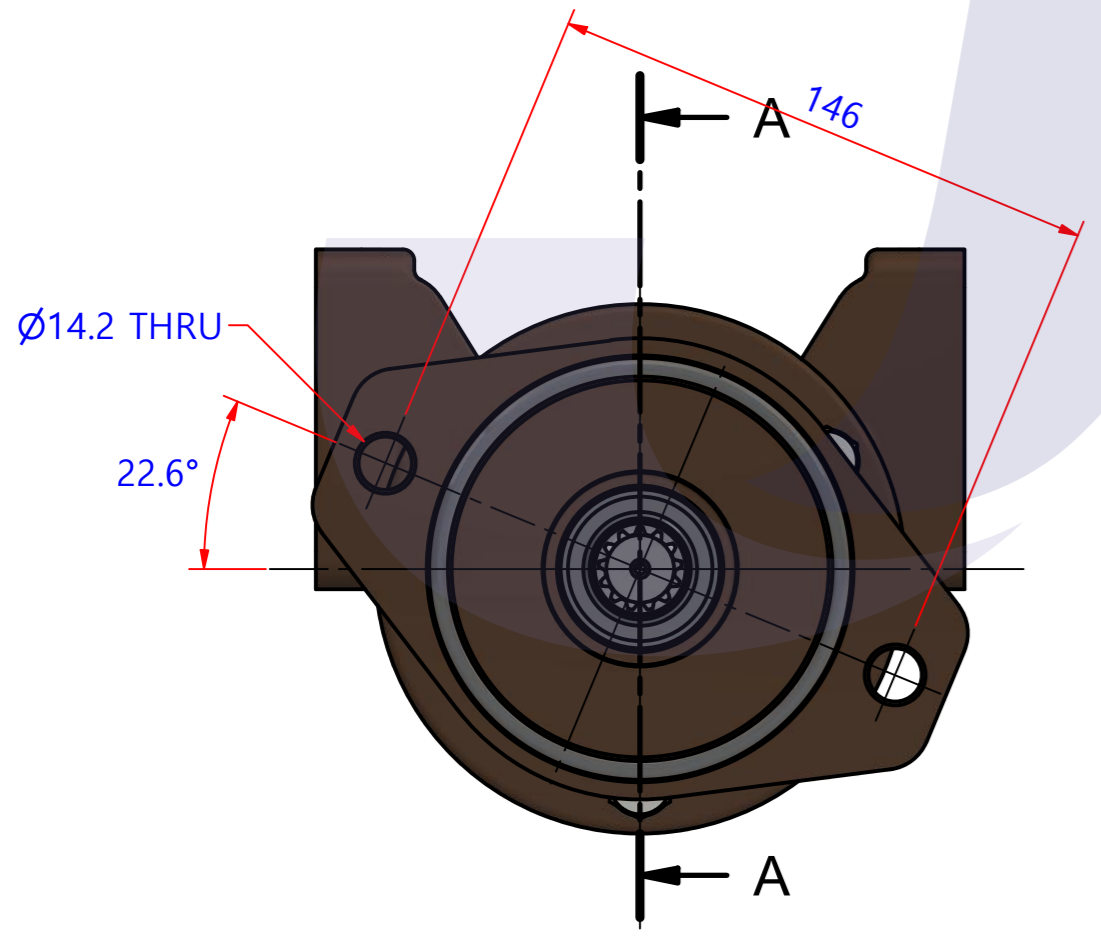

부품 리스트					
항목	수량	부품번호	주제	재질	설명
1	1	PUA0095	PUMP ASSY		JPR-C1100

Drawing by	Checked by	Approved by - date	Model Name	Date	Scale
강 명진	Y.D. JEON		JPR-C1100	2013-09-26	1 : 1
			PUMA ASSY		
			PART NUMBER	Edition	Sheet
			PUA0095(0)	0	A2

품 번	PUA0095
품 명	JPR-C1100

A: MAJOR KIT B: MINOR KIT C: CAM SET D: M-SEAL SET E: IMPELLER KIT

No.	QTY	PART NUMBER	PART NAME	A (JSK0080)	B (JSM0023)	C (CAMSET0032)	D (MCSSET0019)	E (JIKJMP049)
1	2	BER0052	BEARING	X				
2	5	BOL0007	HEX BOLT	X	X			
3	3	BOL0012	HEX BOLT					
4	5	BOL0036	SPRING WASHER	X	X			
5	3	BOL0038	SPRING WASHER					
6	1	CAM0032	CAM	X	X	X		
7	1	COV0038	COVER	X	X			
8	1	COV0041	BER COVER	X				
9	1	8359-01	RUBBER IMPELLER	X	X			X
10	1	MCS0037	CARBON	X	X		X	
11	1	MCS003701	CERAMIC	X	X		X	
12	2	ORG0043	QUAD-RING	X	X	X (1)		X (1)
13	1	ORG0054	V-RING	X				
14	1	ORG0055	O-RING	X				
15	1	PBC0165	PUMP CASING / BER					
16	1	PBC0166	PUMP CASING / IMP					
17	1	PIN0007	PIN					
18	1	RET0042	RETAINER	X				
19	1	SHA0093	SHAFT	X				
20	1	SNP0008	SNAP-RING	X	X		X	
21	1	SNP0013	SNAP-RING	X				
22	1	SPC0012	SHIM	X	X		X	
23	1	WER0020	WEAR PLATE	X	X			

PART LIST					
No.	QTY	PART NUMBER	PART NAME	MAT	DESCRIPTION
1	1	PUA0095	PUMP ASSY		JPR-C1100

Drawing by	Checked by	Approved by - date	Model Name	Date	Scale
강 명진	Y.D. JEON		JPR-C1100	2013-10-09	1 : 1
			PUMA ASSY		
			PART NUMBER	Edition	Sheet
			PUA0095(0)	0	A2