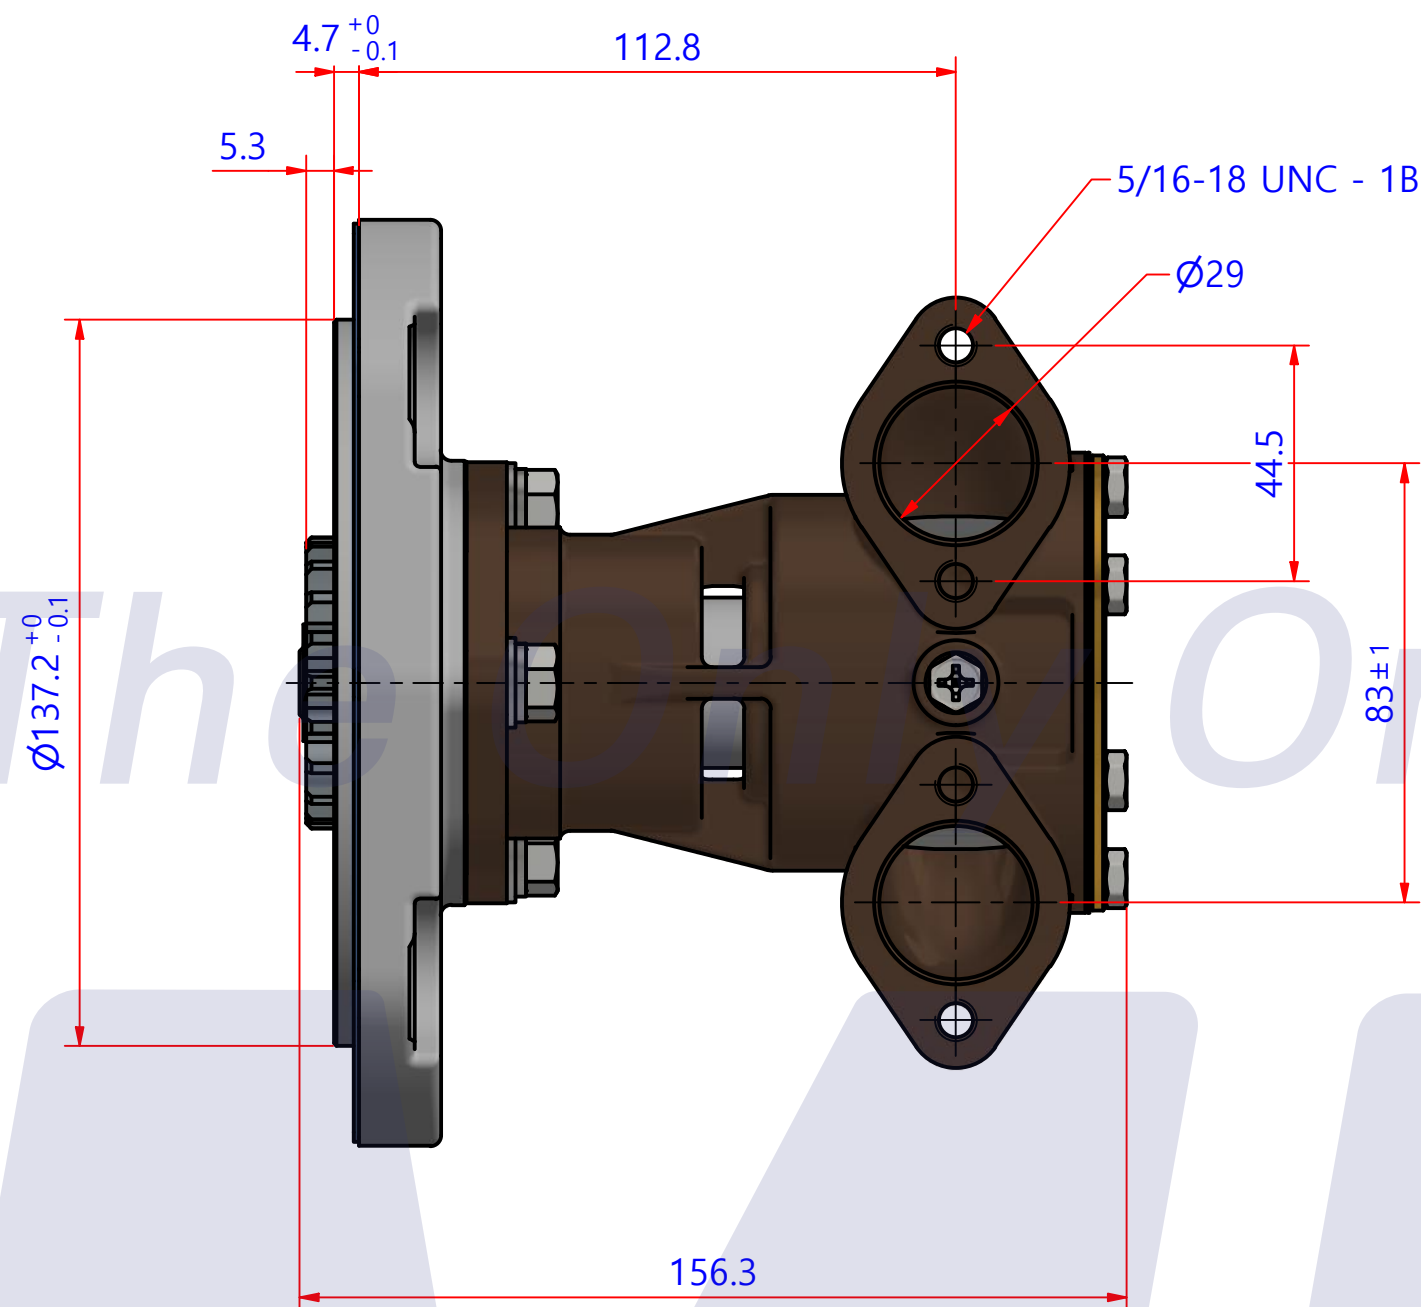

부품 리스트					
항목	수량	부품번호	주제	재질	설명
1	1	PUA003101	PUMP ASSY		JPR-G6000F

Drawing by C.H HWANG	Checked by C.I. JEON	Approved by - date	Model Name JPR-G6000F	Date 2020-08-26	Scale 0.7:1
		PUMP ASSY		Edition 0	Sheet A2
		PART NUMBER PUA003101(0)			

품 번	PUA003101
품 명	JPR-G6000F

A: MAJOR KIT B: MINOR KIT C: CAM SET D: M-SEAL SET E: IMPELLER KIT

No.	QTY	PART NUMBER	PART NAME	A (JSK002301)	B (JSM0028)	C (CAMSET000301)	D (MCSSET0008)	E (JIKJMP027)
1	1	BER0015	BEARING	X				
2	1	BOL0019	NUT					
3	3	BOL0036	SPRING WASHER					
4	1	BOL004901	SPRING WASHER					
5	3	BOL0066	FLAT WASHER					
6	7	BOL0080	HEX SCREW	X	X	X (1)		
7	3	BOL0127	HEX BOLT					
8	1	BOL0129	FLAT WASHER					
9	1	CAM000301	CAM	X	X	X		
10	1	COV001301	COVER	X	X			
11	1	GAK0009	FIBER GASKET	X	X	X		
12	1	GAK0016	GASKET	X	X			X
13	1	GAK0029	GASKET	X				
14	1	GEA0008	GEAR					
15	1	7426-01	RUBBER IMPELLER	X	X			X
16	1	KEY0010	KEY	X				
17	1	MCS0013	CERAMIC	X	X		X	
18	1	MCS0016	CARBON	X	X		X	
19	1	PBC003701	PUMP CASING					
20	1	PBC0116	PUMP ADAPTER					
21	1	RET0005	RETAINER	X				
22	1	SHA002201	SHAFT	X				
23	1	SNP0010	SNAP-RING	X				
24	1	WER0001	WEAR PLATE	X	X			

PART LIST					
No.	QTY	PART NUMBER	PART NAME	MAT	DESCRIPTION
1	1	PUA003101	PUMP ASSY		JPR-G6000F

Drawing by 강 명진	Checked by Y.D. JEON	Approved by - date	Model Name JPR-G6000F	Date 2014-02-24	Scale 1 : 1
			PUMP PART'S VIEW		
			PART NUMBER PUA003101(0)	Edition 0	Sheet A2