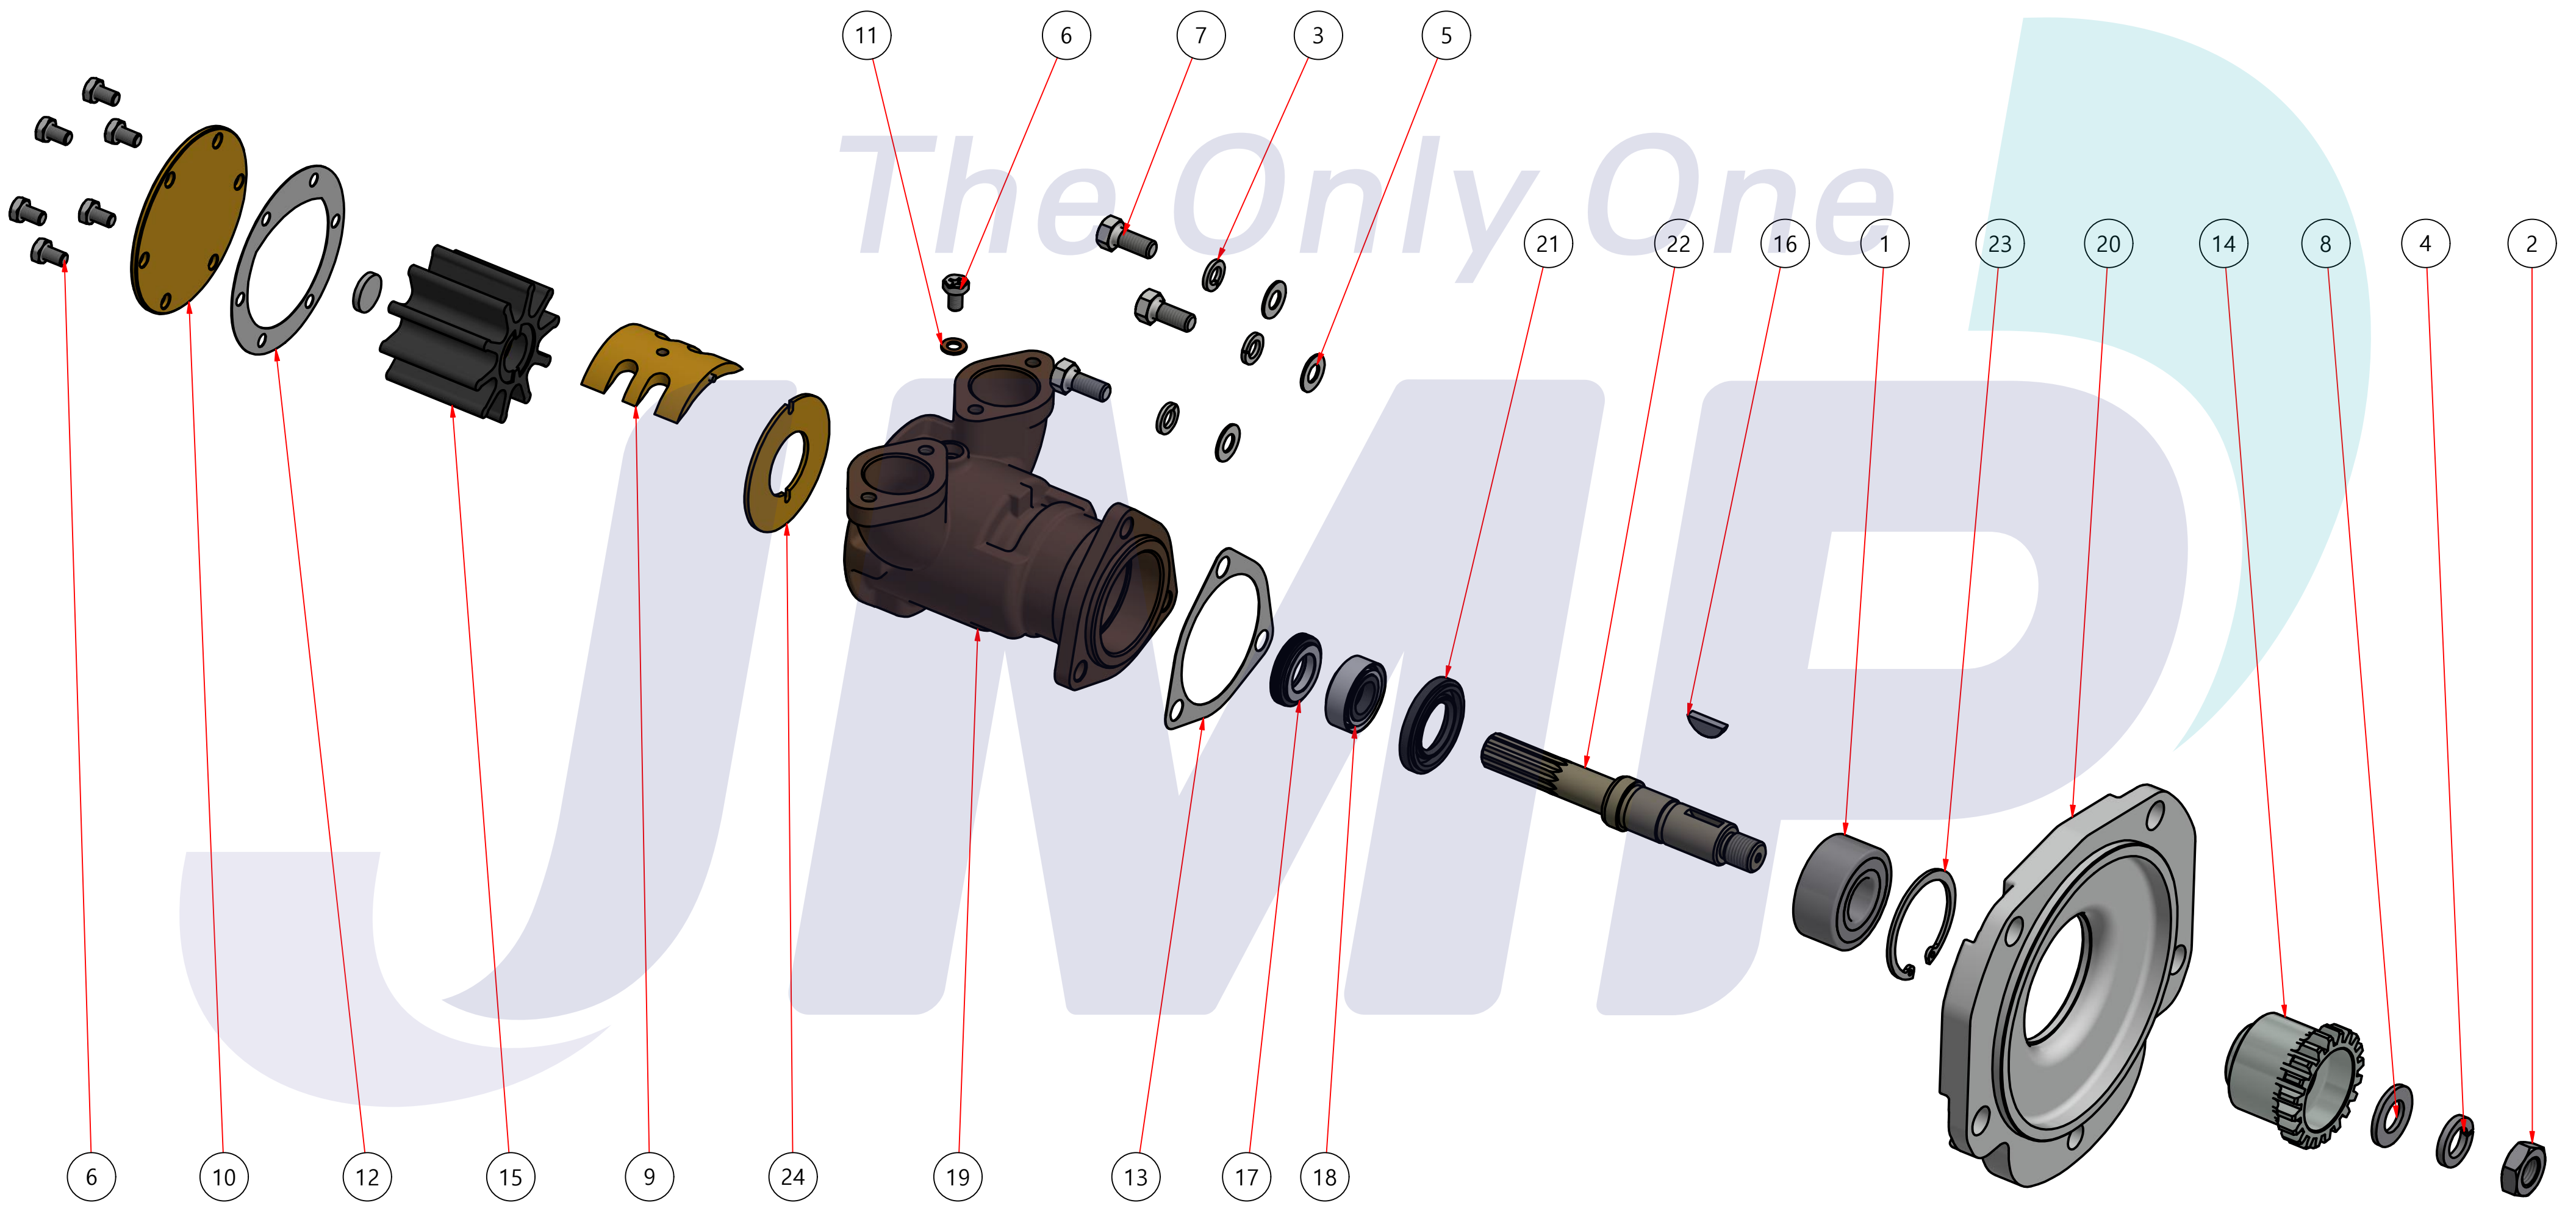

부품 리스트					
항목	수량	부품번호	주제	재질	설명
1	1	PUA003101	PUMP ASSY		JPR-G6000F

Drawing by C.H HWANG	Checked by C.I. JEON	Approved by - date	Model Name JPR-G6000F	Date 2020-08-26	Scale 0.7:1
		PUMP ASSY		Edition 0	Sheet A2
		PART NUMBER PUA003101(0)			

품 번	PUA003101
품 명	JPR-G6000F

A: MAJOR KIT B: MINOR KIT C: CAM SET D: M-SEAL SET E: IMPELLER KIT

No.	QTY	PART NUMBER	PART NAME	A (JSK002301)	B (JSM0028)	C (CAMSET000301)	D (MCSSET0008)	E (JIKJMP027)
1	1	BER0015	BEARING	X				
2	1	BOL0019	NUT					
3	3	BOL0036	SPRING WASHER					
4	1	BOL004901	SPRING WASHER					
5	3	BOL0066	FLAT WASHER					
6	7	BOL0080	HEX SCREW	X	X	X (1)		
7	3	BOL0127	HEX BOLT					
8	1	BOL0129	FLAT WASHER					
9	1	CAM000301	CAM	X	X	X		
10	1	COV001301	COVER	X	X			
11	1	GAK0009	FIBER GASKET	X	X	X		
12	1	GAK0016	GASKET	X	X			X
13	1	GAK0029	GASKET	X				
14	1	GEA0008	GEAR					
15	1	7426-01	RUBBER IMPELLER	X	X			X
16	1	KEY0010	KEY	X				
17	1	MCS0013	CERAMIC	X	X		X	
18	1	MCS0016	CARBON	X	X		X	
19	1	PBC003701	PUMP CASING					
20	1	PBC0116	PUMP ADAPTER					
21	1	RET0005	RETAINER	X				
22	1	SHA002201	SHAFT	X				
23	1	SNP0010	SNAP-RING	X				
24	1	WER0001	WEAR PLATE	X	X			

PART LIST					
No.	QTY	PART NUMBER	PART NAME	MAT	DESCRIPTION
1	1	PUA003101	PUMP ASSY		JPR-G6000F

Drawing by 강 명진	Checked by Y.D. JEON	Approved by - date	Model Name JPR-G6000F	Date 2014-02-24	Scale 1 : 1
			PUMP PART'S VIEW		
			PART NUMBER PUA003101(0)	Edition 0	Sheet A2