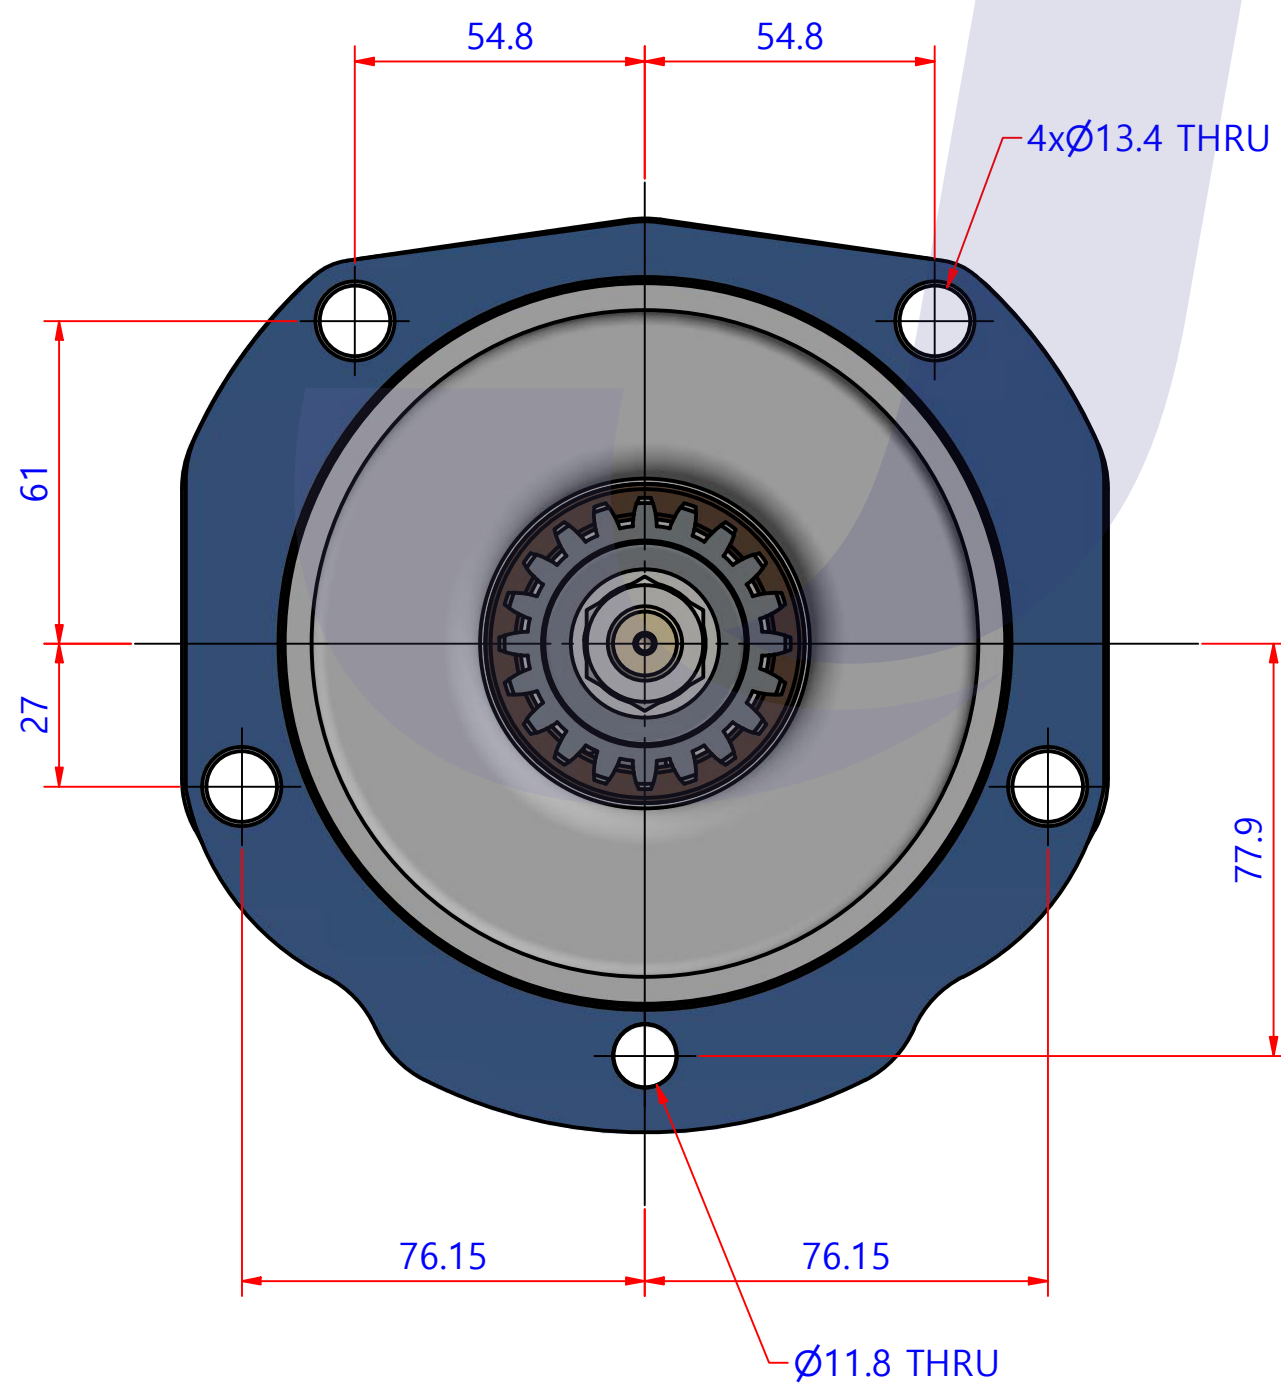

부품 리스트					
항목	수량	부품번호	주제	재질	설명
1	1	PUA003101	PUMP ASSY		JPR-G6000F

Drawing by C.H HWANG	Checked by C.I. JEON	Approved by - date	Model Name JPR-G6000F	Date 2020-08-26	Scale 0.7:1
		PUMP ASSY		Edition 0	Sheet A2
		PART NUMBER PUA003101(0)			

품 번	PUA003101
품 명	JPR-G6000F

A: MAJOR KIT B: MINOR KIT C: CAM SET D: M-SEAL SET E: IMPELLER KIT

No.	QTY	PART NUMBER	PART NAME	A (JSK002301)	B (JSM0028)	C (CAMSET000301)	D (MCSSET0008)	E (JIKJMP027)
1	1	BER0015	BEARING	X				
2	1	BOL0019	NUT					
3	3	BOL0036	SPRING WASHER					
4	1	BOL004901	SPRING WASHER					
5	3	BOL0066	FLAT WASHER					
6	7	BOL0080	HEX SCREW	X	X	X (1)		
7	3	BOL0127	HEX BOLT					
8	1	BOL0129	FLAT WASHER					
9	1	CAM000301	CAM	X	X	X		
10	1	COV001301	COVER	X	X			
11	1	GAK0009	FIBER GASKET	X	X	X		
12	1	GAK0016	GASKET	X	X			X
13	1	GAK0029	GASKET	X				
14	1	GEA0008	GEAR					
15	1	7426-01	RUBBER IMPELLER	X	X			X
16	1	KEY0010	KEY	X				
17	1	MCS0013	CERAMIC	X	X		X	
18	1	MCS0016	CARBON	X	X		X	
19	1	PBC003701	PUMP CASING					
20	1	PBC0116	PUMP ADAPTER					
21	1	RET0005	RETAINER	X				
22	1	SHA002201	SHAFT	X				
23	1	SNP0010	SNAP-RING	X				
24	1	WER0001	WEAR PLATE	X	X			

PART LIST					
No.	QTY	PART NUMBER	PART NAME	MAT	DESCRIPTION
1	1	PUA003101	PUMP ASSY		JPR-G6000F

Drawing by 강 명진	Checked by Y.D. JEON	Approved by - date	Model Name JPR-G6000F	Date 2014-02-24	Scale 1 : 1
			PUMP PART'S VIEW		
			PART NUMBER PUA003101(0)	Edition 0	Sheet A2