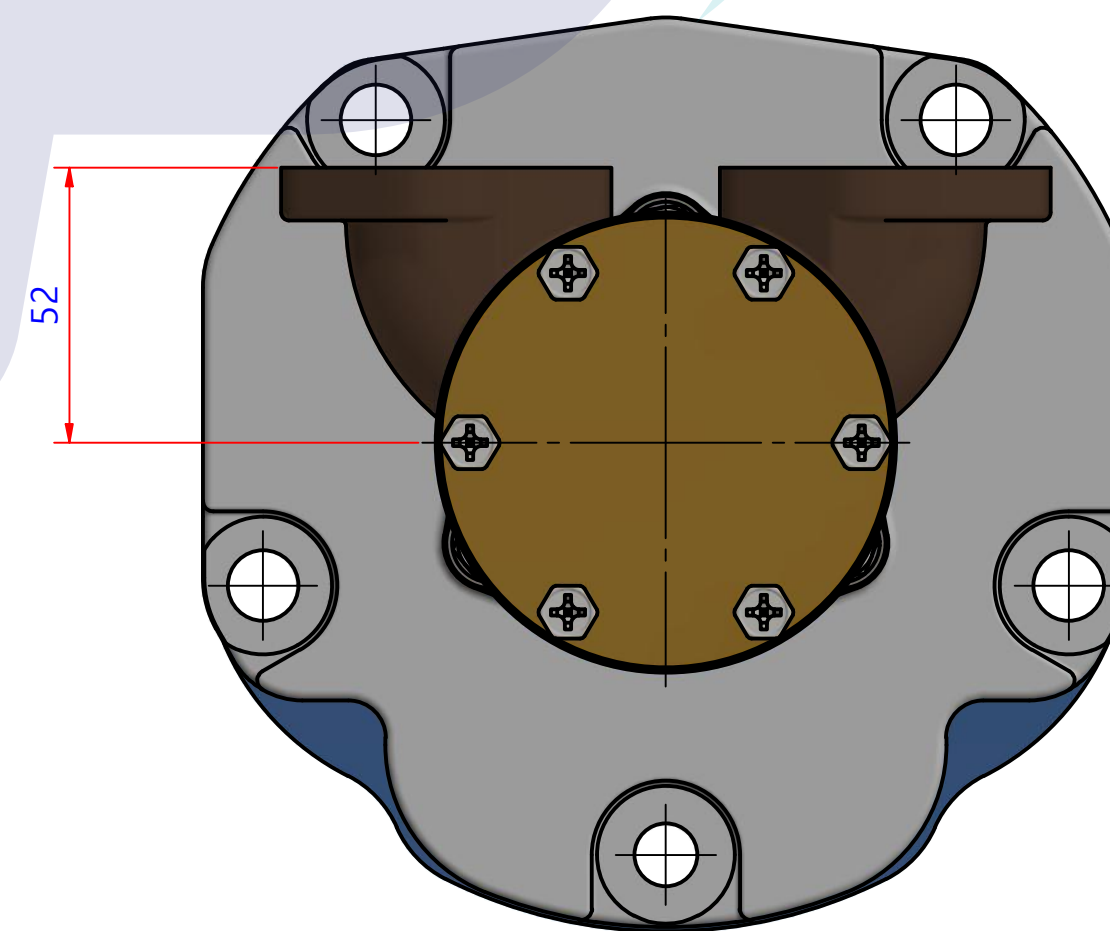

부품 리스트					
항목	수량	부품번호	주제	재질	설명
1	1	PUA003101	PUMP ASSY		JPR-G6000F

Drawing by C.H HWANG	Checked by C.I. JEON	Approved by - date	Model Name JPR-G6000F	Date 2020-08-26	Scale 0.7:1
		PUMP ASSY		Edition 0	Sheet A2
		PART NUMBER PUA003101(0)			

품 번	PUA003101
품 명	JPR-G6000F

A: MAJOR KIT B: MINOR KIT C: CAM SET D: M-SEAL SET E: IMPELLER KIT

No.	QTY	PART NUMBER	PART NAME	A (JSK002301)	B (JSM0028)	C (CAMSET000301)	D (MCSSET0008)	E (JIKJMP027)
1	1	BER0015	BEARING	X				
2	1	BOL0019	NUT					
3	3	BOL0036	SPRING WASHER					
4	1	BOL004901	SPRING WASHER					
5	3	BOL0066	FLAT WASHER					
6	7	BOL0080	HEX SCREW	X	X	X (1)		
7	3	BOL0127	HEX BOLT					
8	1	BOL0129	FLAT WASHER					
9	1	CAM000301	CAM	X	X	X		
10	1	COV001301	COVER	X	X			
11	1	GAK0009	FIBER GASKET	X	X	X		
12	1	GAK0016	GASKET	X	X			X
13	1	GAK0029	GASKET	X				
14	1	GEA0008	GEAR					
15	1	7426-01	RUBBER IMPELLER	X	X			X
16	1	KEY0010	KEY	X				
17	1	MCS0013	CERAMIC	X	X		X	
18	1	MCS0016	CARBON	X	X		X	
19	1	PBC003701	PUMP CASING					
20	1	PBC0116	PUMP ADAPTER					
21	1	RET0005	RETAINER	X				
22	1	SHA002201	SHAFT	X				
23	1	SNP0010	SNAP-RING	X				
24	1	WER0001	WEAR PLATE	X	X			

PART LIST					
No.	QTY	PART NUMBER	PART NAME	MAT	DESCRIPTION
1	1	PUA003101	PUMP ASSY		JPR-G6000F

Drawing by 강 명진	Checked by Y.D. JEON	Approved by - date	Model Name JPR-G6000F	Date 2014-02-24	Scale 1 : 1
			PUMP PART'S VIEW		
			PART NUMBER PUA003101(0)	Edition 0	Sheet A2