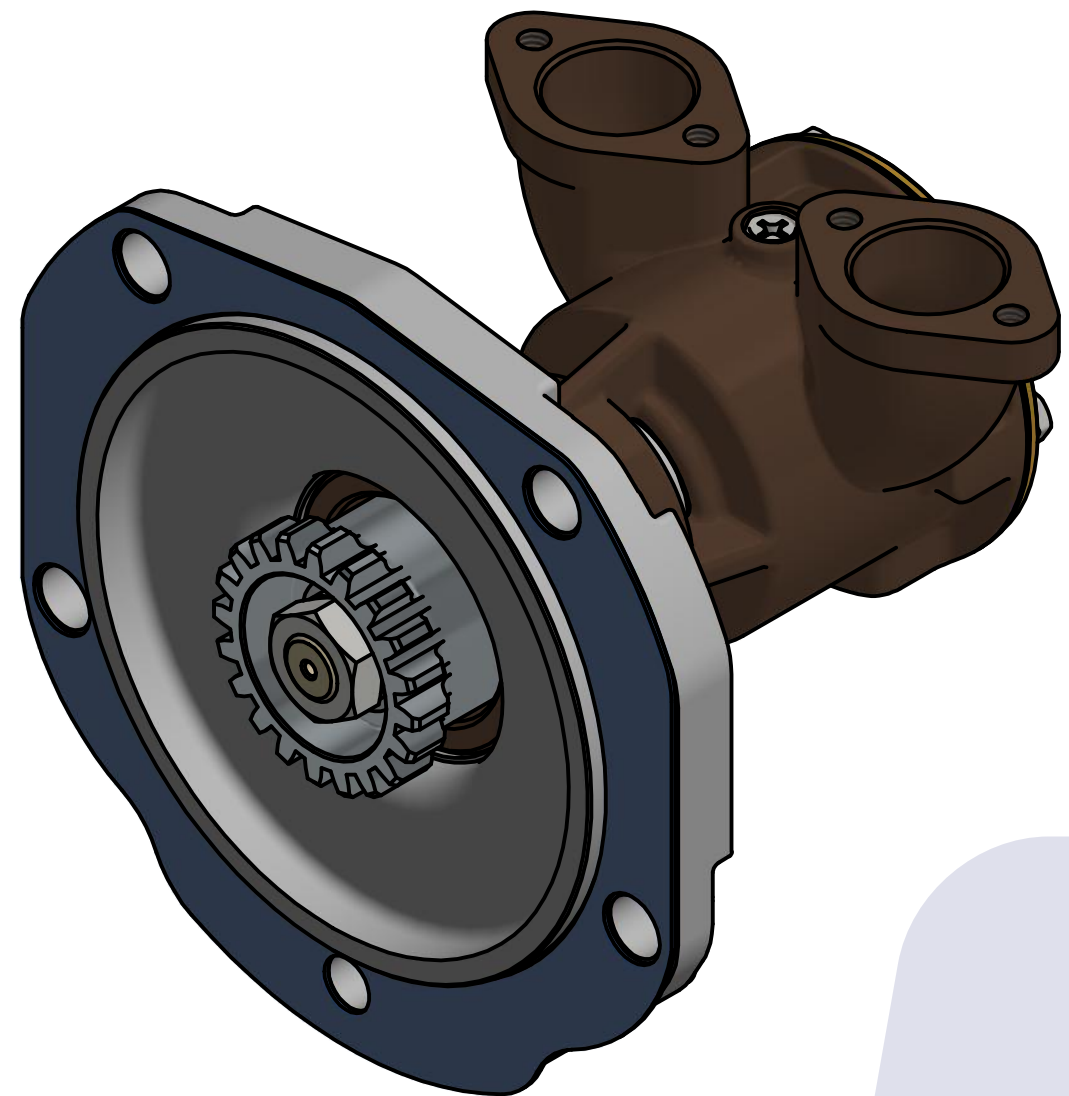

부품 리스트					
항목	수량	부품번호	주제	재질	설명
1	1	PUA003101	PUMP ASSY		JPR-G6000F

Drawing by C.H HWANG	Checked by C.I. JEON	Approved by - date	Model Name JPR-G6000F	Date 2020-08-26	Scale 0.7:1
		PUMP ASSY		Edition 0	Sheet A2
		PART NUMBER PUA003101(0)			

품 번	PUA003101
품 명	JPR-G6000F

A: MAJOR KIT B: MINOR KIT C: CAM SET D: M-SEAL SET E: IMPELLER KIT

No.	QTY	PART NUMBER	PART NAME	A (JSK002301)	B (JSM0028)	C (CAMSET000301)	D (MCSSET0008)	E (JIKJMP027)
1	1	BER0015	BEARING	X				
2	1	BOL0019	NUT					
3	3	BOL0036	SPRING WASHER					
4	1	BOL004901	SPRING WASHER					
5	3	BOL0066	FLAT WASHER					
6	7	BOL0080	HEX SCREW	X	X	X (1)		
7	3	BOL0127	HEX BOLT					
8	1	BOL0129	FLAT WASHER					
9	1	CAM000301	CAM	X	X	X		
10	1	COV001301	COVER	X	X			
11	1	GAK0009	FIBER GASKET	X	X	X		
12	1	GAK0016	GASKET	X	X			X
13	1	GAK0029	GASKET	X				
14	1	GEA0008	GEAR					
15	1	7426-01	RUBBER IMPELLER	X	X			X
16	1	KEY0010	KEY	X				
17	1	MCS0013	CERAMIC	X	X		X	
18	1	MCS0016	CARBON	X	X		X	
19	1	PBC003701	PUMP CASING					
20	1	PBC0116	PUMP ADAPTER					
21	1	RET0005	RETAINER	X				
22	1	SHA002201	SHAFT	X				
23	1	SNP0010	SNAP-RING	X				
24	1	WER0001	WEAR PLATE	X	X			

PART LIST					
No.	QTY	PART NUMBER	PART NAME	MAT	DESCRIPTION
1	1	PUA003101	PUMP ASSY		JPR-G6000F

Drawing by 강 명진	Checked by Y.D. JEON	Approved by - date	Model Name JPR-G6000F	Date 2014-02-24	Scale 1 : 1
			PUMP PART'S VIEW		
			PART NUMBER PUA003101(0)	Edition 0	Sheet A2