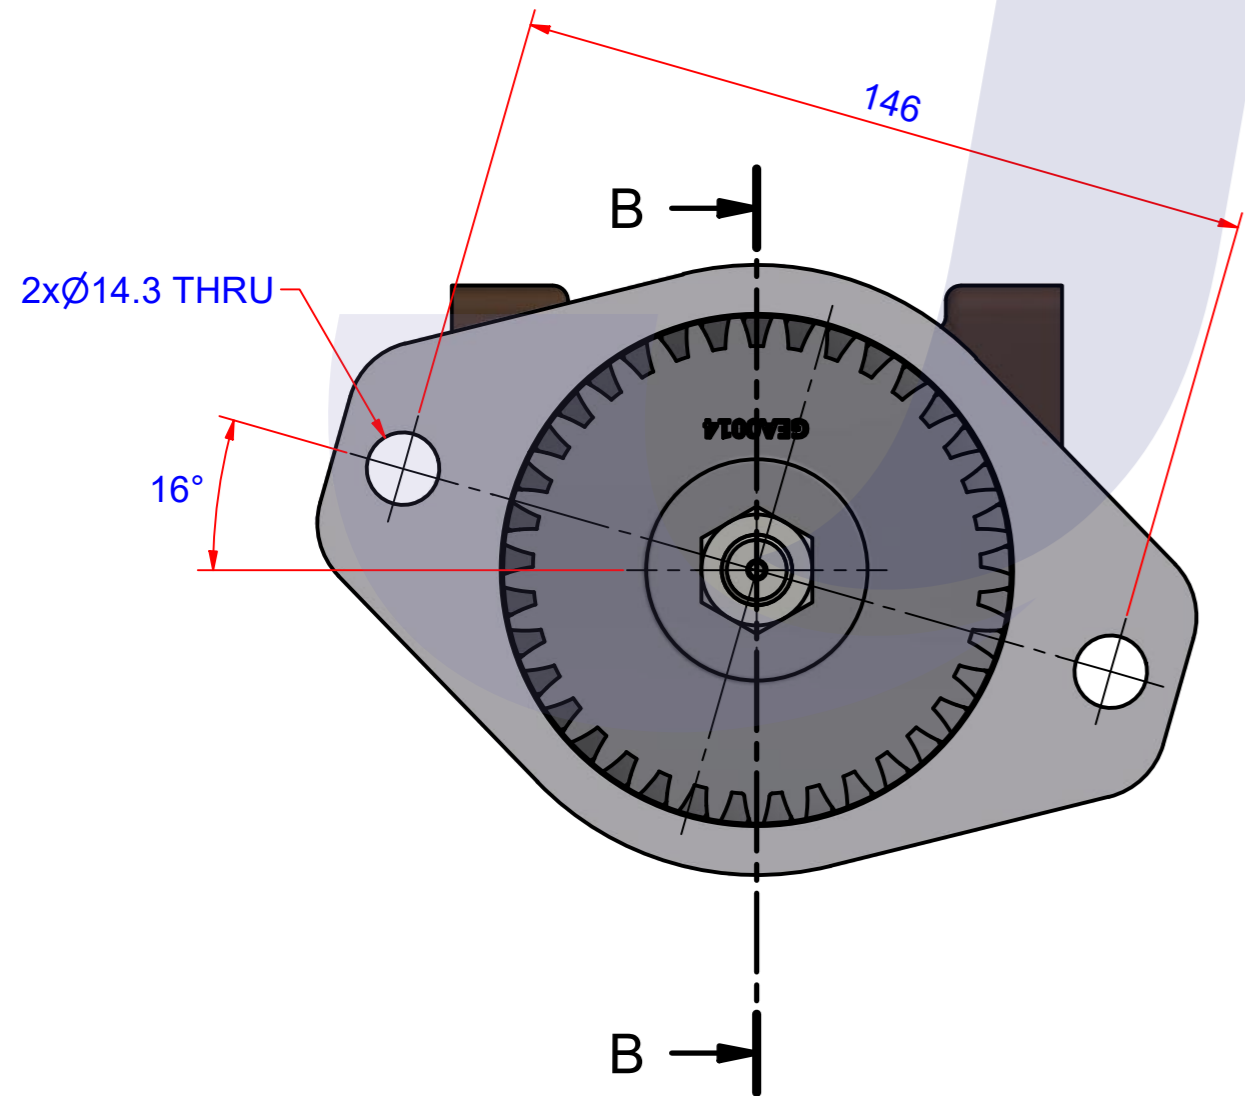

PART LIST					
No.	QTY	PART NUMBER	PART NAME	MAT	DESCRIPTION
1	1	PUA0075	PUMP ASSY		JPR-S7627

Drawing by	Checked by	Approved by - date	Model Name	Date	Scale
강 명진	Y.D. JEON		JPR-S7627	2012-05-29	1 : 1
			PUMP ASSY		
			PART NUMBER	Edition	Sheet
			PUA0075(0)	0	A2

품 번	PUA0075
품 명	JPR-S7627

A: MAJOR KIT B: MINOR KIT C: CAM SET D: M-SEAL SET E: IMPELLER KIT

No.	QTY	PART NUMBER	PART NAME	A (JSK0067)	B (JSM0002)	C (CAMSET0031)	D (MCSSET0014)	E (JIKJMP035)
1	2	BER0039	BEARING	X				
2	3	BOL0006	HEX BOLT	X	X			
3	3	BOL0036	SPRING WASHER	X	X			
4	4	BOL0037	SPRING WASHER	X				
5	4	BOL0059	HEX BOLT	X				
6	1	BOL0099	SCREW	X	X	X		
7	1	BOL0138	NUT	X				
8	1	CAM0031	CAM	X	X	X		
9	1	COV0036	COVER	X	X			
10	1	GAK0009	FIBER GASKET	X	X	X		
11	1	GAK0030	GASKET	X				
12	1	GEA0014	GEAR					
13	1	7608-01	RUBBER IMPELLER	X	X			X
14	1	MCS0033	CERAMIC	X	X		X	
15	1	MCS0034	CARBON	X	X		X	
16	2	NIP0016	PLUG					
17	1	ORG0030	O-RING	X	X			X
18	1	PBC0131	PUMP CASING					
19	1	PBC0139	PUMP ADAPTER					
20	1	RET0035	RETAINER	X				
21	1	SHA0075	SHAFT	X				
22	1	SLI0006	SLINGER	X				
23	1	SNP000301	SNAP-RING	X	X		X	
24	1	SPC0015	SPACER	X	X		X	
25	1	WER0019	WEAR PLATE	X	X			

PART LIST					
No.	QTY	PART NUMBER	PART NAME	MAT	DESCRIPTION
1	1	PUA0075	PUMP ASSY		JPR-S7627

Drawing by	Checked by	Approved by - date	Model Name	Date	Scale
강 명진	Y.D. JEON		JPR-S7627	2013-08-07	1 : 1
			PUMP PART'S VIEW		
			PART NUMBER	Edition	Sheet
			PUA0075(0)	0	A2