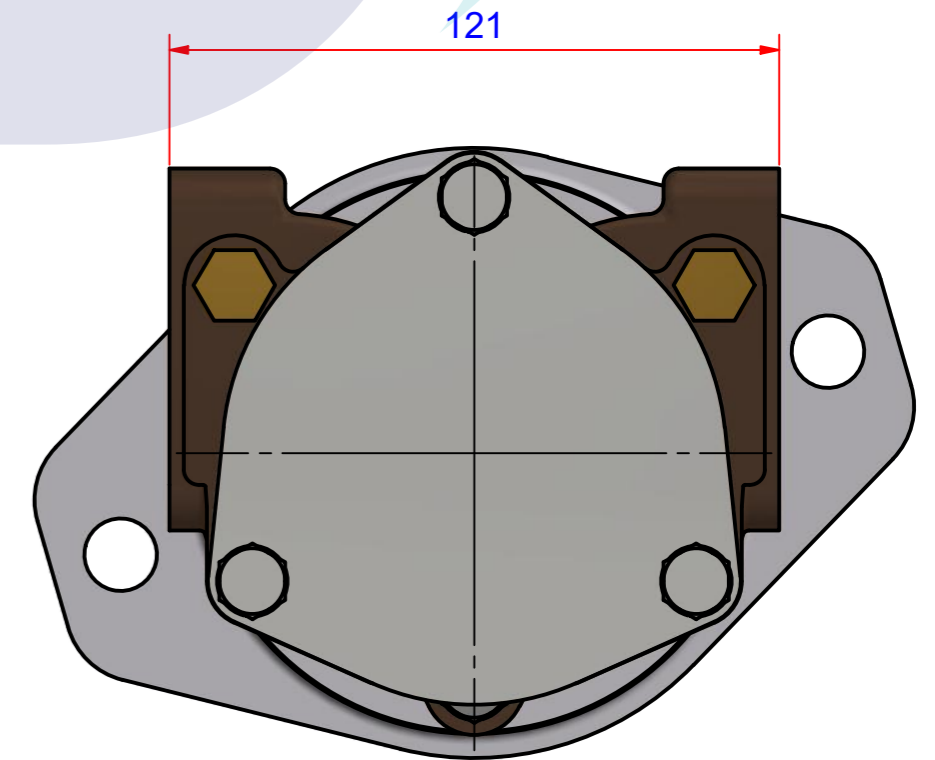

PART LIST					
No.	QTY	PART NUMBER	PART NAME	MAT	DESCRIPTION
1	1	PUA0075	PUMP ASSY		JPR-S7627

Drawing by	Checked by	Approved by - date	Model Name	Date	Scale
강 명진	Y.D. JEON		JPR-S7627	2012-05-29	1 : 1
			PUMP ASSY		
			PART NUMBER	Edition	Sheet
			PUA0075(0)	0	A2

품 번	PUA0075
품 명	JPR-S7627

A: MAJOR KIT B: MINOR KIT C: CAM SET D: M-SEAL SET E: IMPELLER KIT

No.	QTY	PART NUMBER	PART NAME	A (JSK0067)	B (JSM0002)	C (CAMSET0031)	D (MCSSET0014)	E (JIKJMP035)
1	2	BER0039	BEARING	X				
2	3	BOL0006	HEX BOLT	X	X			
3	3	BOL0036	SPRING WASHER	X	X			
4	4	BOL0037	SPRING WASHER	X				
5	4	BOL0059	HEX BOLT	X				
6	1	BOL0099	SCREW	X	X	X		
7	1	BOL0138	NUT	X				
8	1	CAM0031	CAM	X	X	X		
9	1	COV0036	COVER	X	X			
10	1	GAK0009	FIBER GASKET	X	X	X		
11	1	GAK0030	GASKET	X				
12	1	GEA0014	GEAR					
13	1	7608-01	RUBBER IMPELLER	X	X			X
14	1	MCS0033	CERAMIC	X	X		X	
15	1	MCS0034	CARBON	X	X		X	
16	2	NIP0016	PLUG					
17	1	ORG0030	O-RING	X	X			X
18	1	PBC0131	PUMP CASING					
19	1	PBC0139	PUMP ADAPTER					
20	1	RET0035	RETAINER	X				
21	1	SHA0075	SHAFT	X				
22	1	SLI0006	SLINGER	X				
23	1	SNP000301	SNAP-RING	X	X		X	
24	1	SPC0015	SPACER	X	X		X	
25	1	WER0019	WEAR PLATE	X	X			

PART LIST					
No.	QTY	PART NUMBER	PART NAME	MAT	DESCRIPTION
1	1	PUA0075	PUMP ASSY		JPR-S7627

Drawing by	Checked by	Approved by - date	Model Name	Date	Scale
강 명진	Y.D. JEON		JPR-S7627	2013-08-07	1 : 1
			PUMP PART'S VIEW		
			PART NUMBER	Edition	Sheet
			PUA0075(0)	0	A2