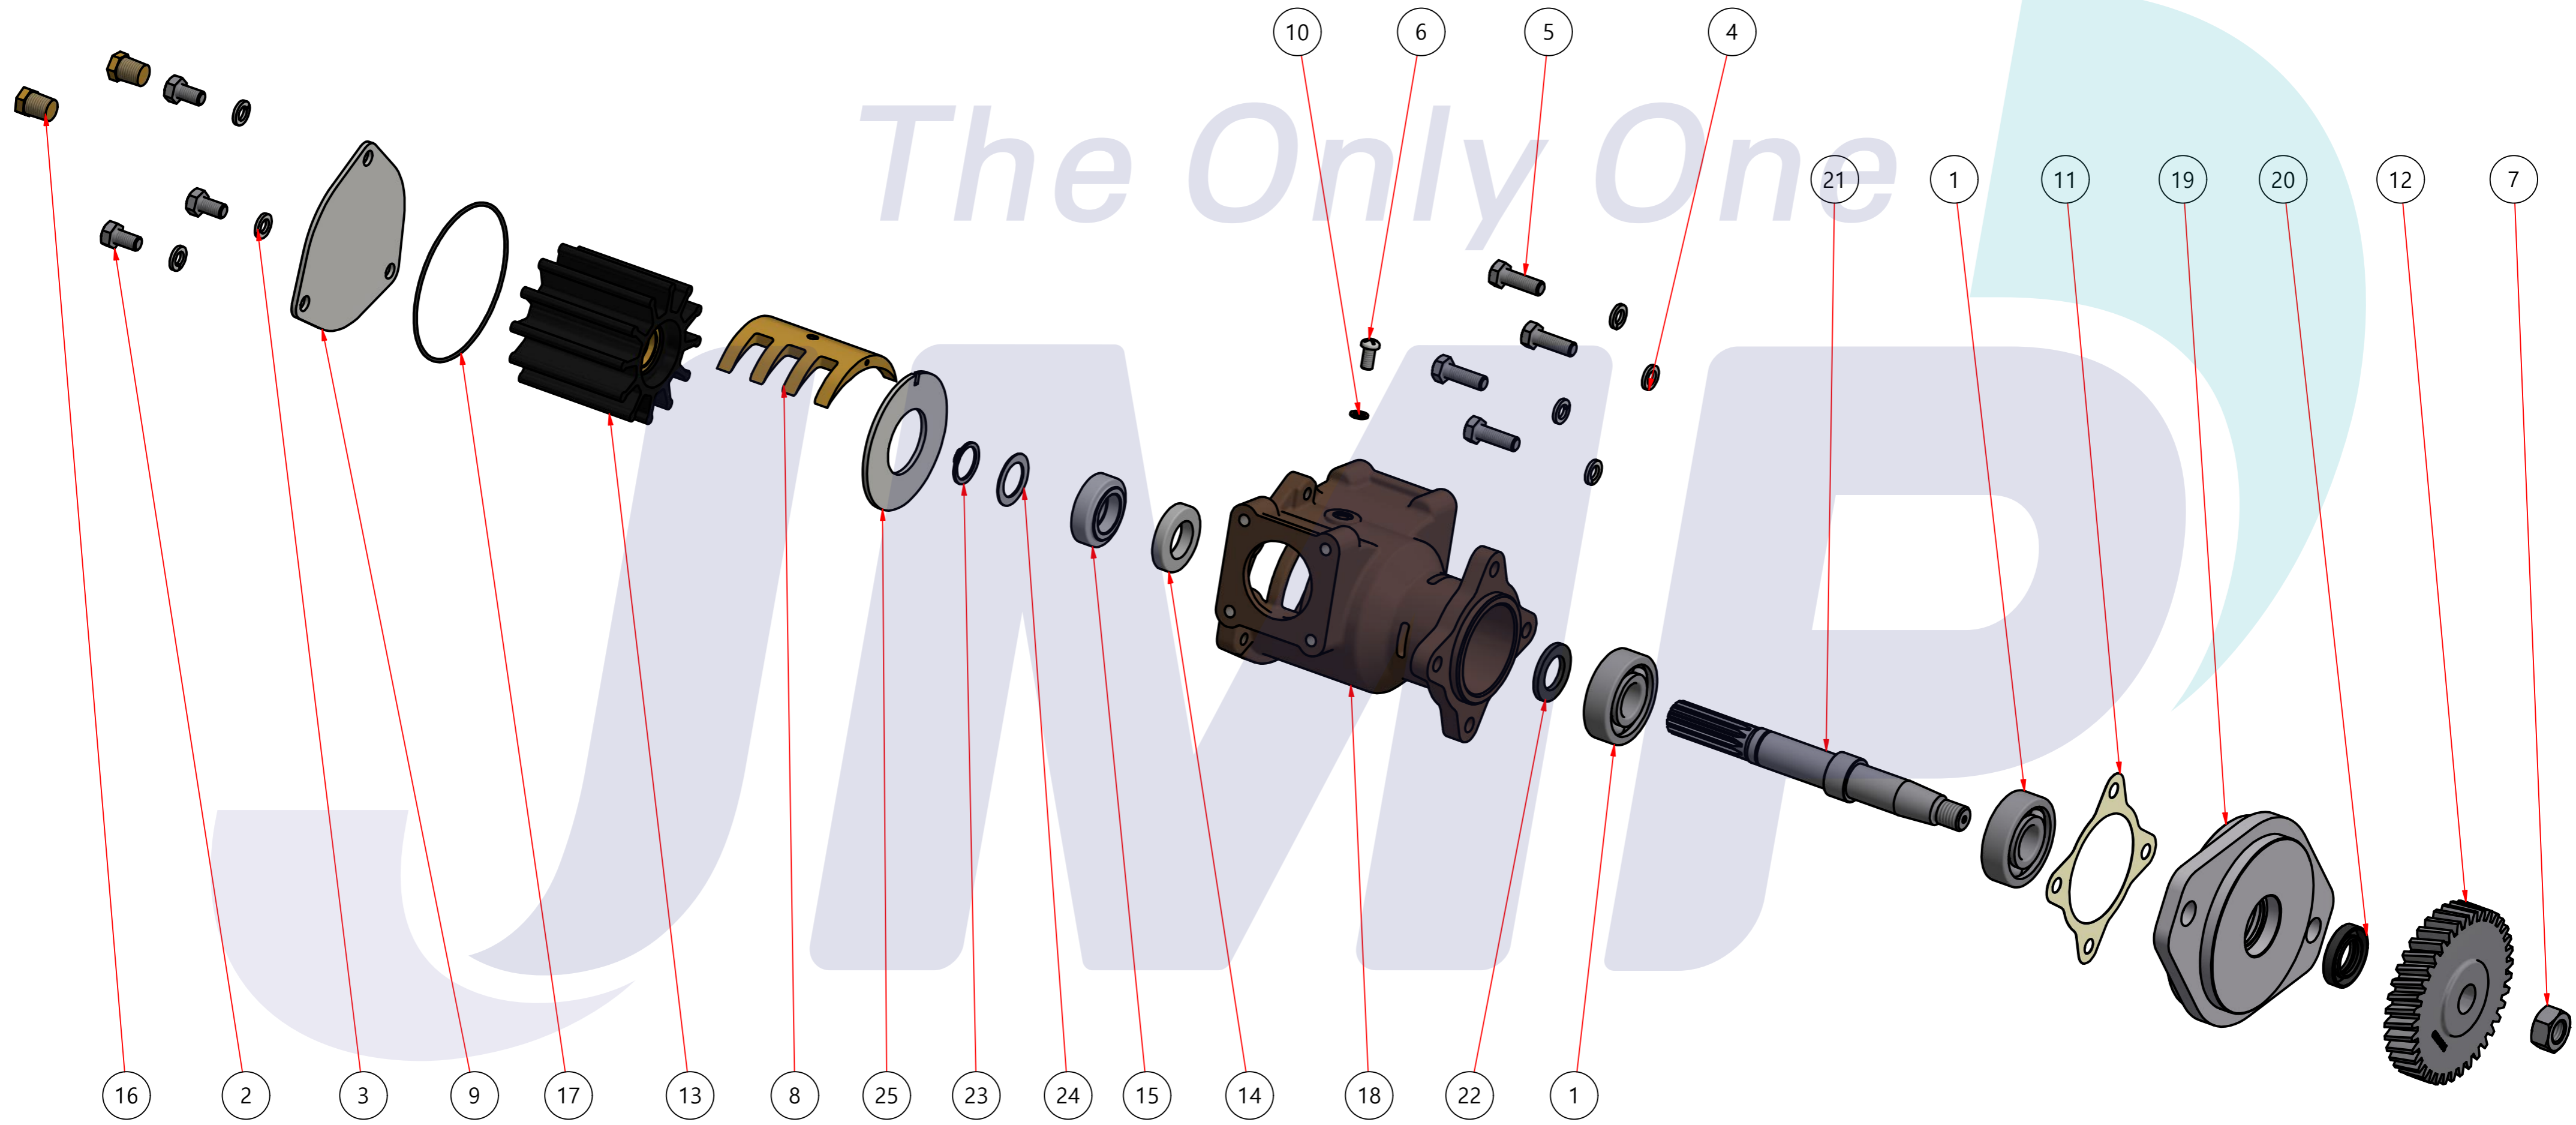

PART LIST					
No.	QTY	PART NUMBER	PART NAME	MAT	DESCRIPTION
1	1	PUA0075	PUMP ASSY		JPR-S7627

Drawing by	Checked by	Approved by - date	Model Name	Date	Scale
강 명진	Y.D. JEON		JPR-S7627	2012-05-29	1 : 1
			PUMP ASSY		
			PART NUMBER	Edition	Sheet
			PUA0075(0)	0	A2

품 번	PUA0075
품 명	JPR-S7627

A: MAJOR KIT B: MINOR KIT C: CAM SET D: M-SEAL SET E: IMPELLER KIT

No.	QTY	PART NUMBER	PART NAME	A (JSK0067)	B (JSM0002)	C (CAMSET0031)	D (MCSSET0014)	E (JIKJMP035)
1	2	BER0039	BEARING	X				
2	3	BOL0006	HEX BOLT	X	X			
3	3	BOL0036	SPRING WASHER	X	X			
4	4	BOL0037	SPRING WASHER	X				
5	4	BOL0059	HEX BOLT	X				
6	1	BOL0099	SCREW	X	X	X		
7	1	BOL0138	NUT	X				
8	1	CAM0031	CAM	X	X	X		
9	1	COV0036	COVER	X	X			
10	1	GAK0009	FIBER GASKET	X	X	X		
11	1	GAK0030	GASKET	X				
12	1	GEA0014	GEAR					
13	1	7608-01	RUBBER IMPELLER	X	X			X
14	1	MCS0033	CERAMIC	X	X		X	
15	1	MCS0034	CARBON	X	X		X	
16	2	NIP0016	PLUG					
17	1	ORG0030	O-RING	X	X			X
18	1	PBC0131	PUMP CASING					
19	1	PBC0139	PUMP ADAPTER					
20	1	RET0035	RETAINER	X				
21	1	SHA0075	SHAFT	X				
22	1	SLI0006	SLINGER	X				
23	1	SNP000301	SNAP-RING	X	X		X	
24	1	SPC0015	SPACER	X	X		X	
25	1	WER0019	WEAR PLATE	X	X			

PART LIST					
No.	QTY	PART NUMBER	PART NAME	MAT	DESCRIPTION
1	1	PUA0075	PUMP ASSY		JPR-S7627

Drawing by	Checked by	Approved by - date	Model Name	Date	Scale
강 명진	Y.D. JEON		JPR-S7627	2013-08-07	1 : 1
			PUMP PART'S VIEW		
			PART NUMBER	Edition	Sheet
			PUA0075(0)	0	A2