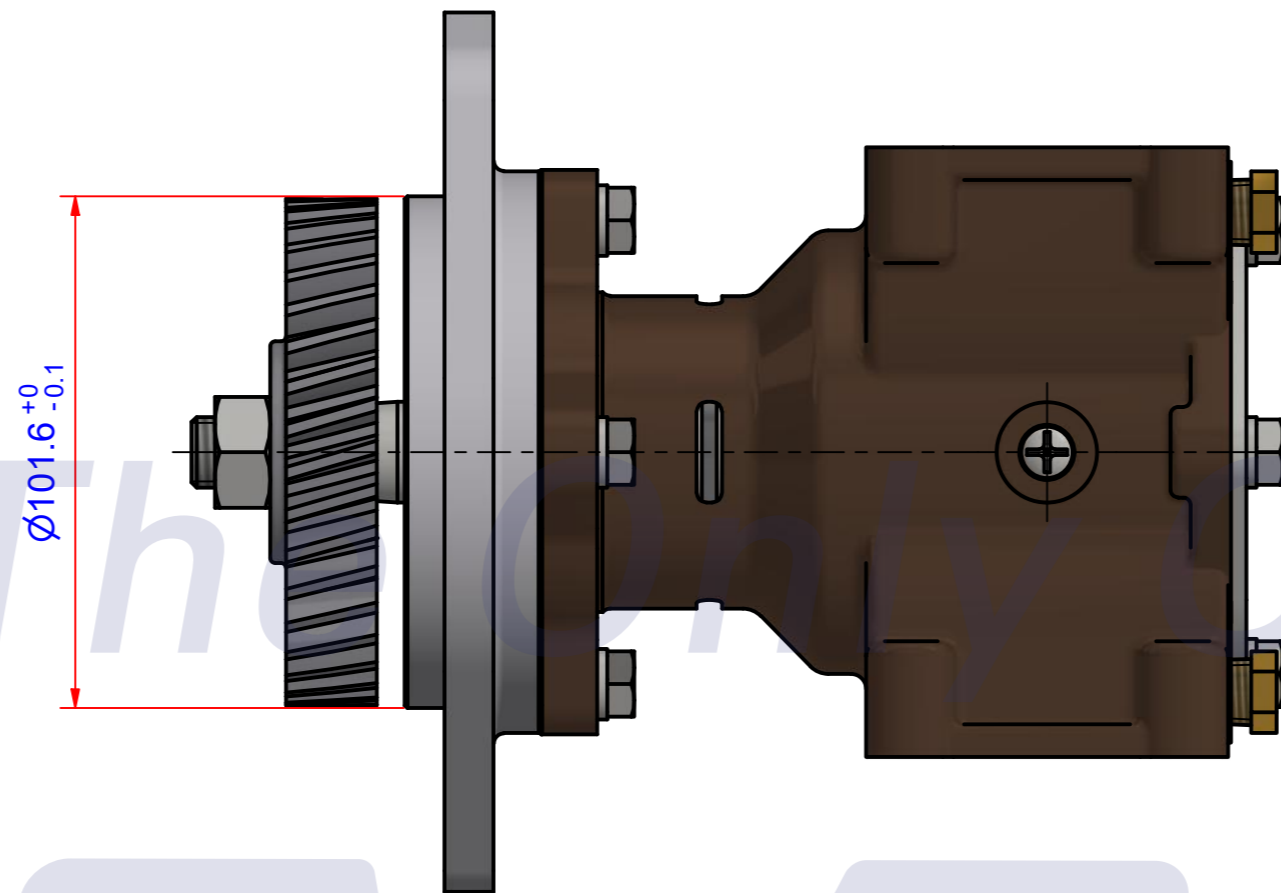

PART LIST					
No.	QTY	PART NUMBER	PART NAME	MAT	DESCRIPTION
1	1	PUA0075	PUMP ASSY		JPR-S7627

Drawing by	Checked by	Approved by - date	Model Name	Date	Scale
강 명진	Y.D. JEON		JPR-S7627	2012-05-29	1 : 1
			PUMP ASSY		
			PART NUMBER	Edition	Sheet
			PUA0075(0)	0	A2

품 번	PUA0075
품 명	JPR-S7627

A: MAJOR KIT B: MINOR KIT C: CAM SET D: M-SEAL SET E: IMPELLER KIT

No.	QTY	PART NUMBER	PART NAME	A (JSK0067)	B (JSM0002)	C (CAMSET0031)	D (MCSSET0014)	E (JIKJMP035)
1	2	BER0039	BEARING	X				
2	3	BOL0006	HEX BOLT	X	X			
3	3	BOL0036	SPRING WASHER	X	X			
4	4	BOL0037	SPRING WASHER	X				
5	4	BOL0059	HEX BOLT	X				
6	1	BOL0099	SCREW	X	X	X		
7	1	BOL0138	NUT	X				
8	1	CAM0031	CAM	X	X	X		
9	1	COV0036	COVER	X	X			
10	1	GAK0009	FIBER GASKET	X	X	X		
11	1	GAK0030	GASKET	X				
12	1	GEA0014	GEAR					
13	1	7608-01	RUBBER IMPELLER	X	X			X
14	1	MCS0033	CERAMIC	X	X		X	
15	1	MCS0034	CARBON	X	X		X	
16	2	NIP0016	PLUG					
17	1	ORG0030	O-RING	X	X			X
18	1	PBC0131	PUMP CASING					
19	1	PBC0139	PUMP ADAPTER					
20	1	RET0035	RETAINER	X				
21	1	SHA0075	SHAFT	X				
22	1	SLI0006	SLINGER	X				
23	1	SNP000301	SNAP-RING	X	X		X	
24	1	SPC0015	SPACER	X	X		X	
25	1	WER0019	WEAR PLATE	X	X			

PART LIST					
No.	QTY	PART NUMBER	PART NAME	MAT	DESCRIPTION
1	1	PUA0075	PUMP ASSY		JPR-S7627

Drawing by	Checked by	Approved by - date	Model Name	Date	Scale
강 명진	Y.D. JEON		JPR-S7627	2013-08-07	1 : 1
			PUMP PART'S VIEW		
			PART NUMBER	Edition	Sheet
			PUA0075(0)	0	A2