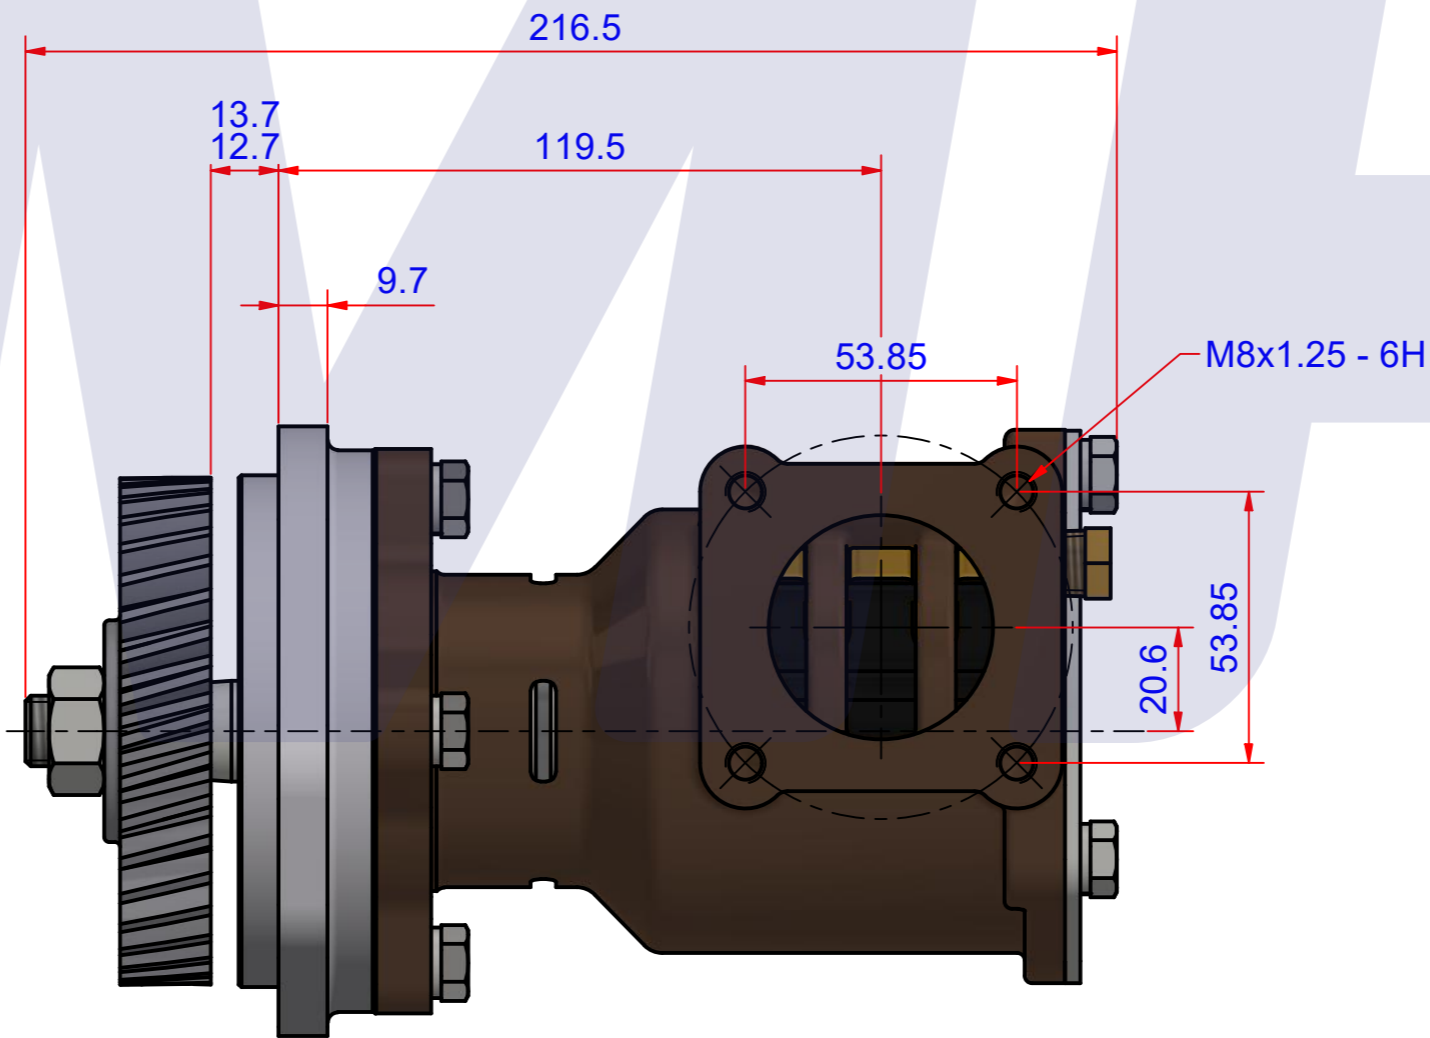

PART LIST					
No.	QTY	PART NUMBER	PART NAME	MAT	DESCRIPTION
1	1	PUA0075	PUMP ASSY		JPR-S7627

Drawing by	Checked by	Approved by - date	Model Name	Date	Scale
강 명진	Y.D. JEON		JPR-S7627	2012-05-29	1 : 1
			PUMP ASSY		
			PART NUMBER	Edition	Sheet
			PUA0075(0)	0	A2

품 번	PUA0075
품 명	JPR-S7627

A: MAJOR KIT B: MINOR KIT C: CAM SET D: M-SEAL SET E: IMPELLER KIT

No.	QTY	PART NUMBER	PART NAME	A (JSK0067)	B (JSM0002)	C (CAMSET0031)	D (MCSSET0014)	E (JIKJMP035)
1	2	BER0039	BEARING	X				
2	3	BOL0006	HEX BOLT	X	X			
3	3	BOL0036	SPRING WASHER	X	X			
4	4	BOL0037	SPRING WASHER	X				
5	4	BOL0059	HEX BOLT	X				
6	1	BOL0099	SCREW	X	X	X		
7	1	BOL0138	NUT	X				
8	1	CAM0031	CAM	X	X	X		
9	1	COV0036	COVER	X	X			
10	1	GAK0009	FIBER GASKET	X	X	X		
11	1	GAK0030	GASKET	X				
12	1	GEA0014	GEAR					
13	1	7608-01	RUBBER IMPELLER	X	X			X
14	1	MCS0033	CERAMIC	X	X		X	
15	1	MCS0034	CARBON	X	X		X	
16	2	NIP0016	PLUG					
17	1	ORG0030	O-RING	X	X			X
18	1	PBC0131	PUMP CASING					
19	1	PBC0139	PUMP ADAPTER					
20	1	RET0035	RETAINER	X				
21	1	SHA0075	SHAFT	X				
22	1	SLI0006	SLINGER	X				
23	1	SNP000301	SNAP-RING	X	X		X	
24	1	SPC0015	SPACER	X	X		X	
25	1	WER0019	WEAR PLATE	X	X			

PART LIST					
No.	QTY	PART NUMBER	PART NAME	MAT	DESCRIPTION
1	1	PUA0075	PUMP ASSY		JPR-S7627

Drawing by	Checked by	Approved by - date	Model Name	Date	Scale
강 명진	Y.D. JEON		JPR-S7627	2013-08-07	1 : 1
			PUMP PART'S VIEW		
			PART NUMBER	Edition	Sheet
			PUA0075(0)	0	A2