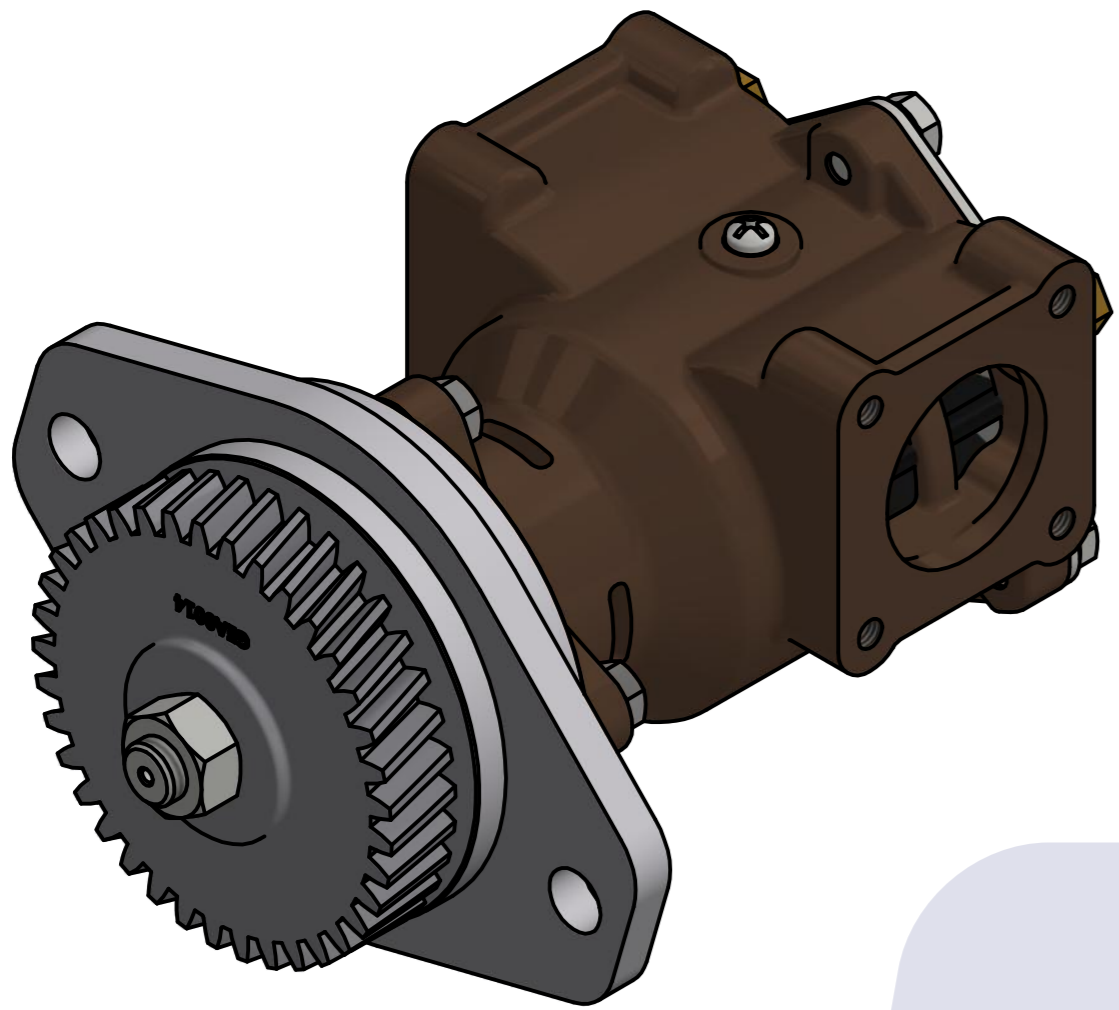

PART LIST					
No.	QTY	PART NUMBER	PART NAME	MAT	DESCRIPTION
1	1	PUA0075	PUMP ASSY		JPR-S7627

Drawing by	Checked by	Approved by - date	Model Name	Date	Scale
강 명진	Y.D. JEON		JPR-S7627	2012-05-29	1 : 1
			PUMP ASSY		
			PART NUMBER	Edition	Sheet
			PUA0075(0)	0	A2

품 번	PUA0075
품 명	JPR-S7627

A: MAJOR KIT B: MINOR KIT C: CAM SET D: M-SEAL SET E: IMPELLER KIT

No.	QTY	PART NUMBER	PART NAME	A (JSK0067)	B (JSM0002)	C (CAMSET0031)	D (MCSSET0014)	E (JIKJMP035)
1	2	BER0039	BEARING	X				
2	3	BOL0006	HEX BOLT	X	X			
3	3	BOL0036	SPRING WASHER	X	X			
4	4	BOL0037	SPRING WASHER	X				
5	4	BOL0059	HEX BOLT	X				
6	1	BOL0099	SCREW	X	X	X		
7	1	BOL0138	NUT	X				
8	1	CAM0031	CAM	X	X	X		
9	1	COV0036	COVER	X	X			
10	1	GAK0009	FIBER GASKET	X	X	X		
11	1	GAK0030	GASKET	X				
12	1	GEA0014	GEAR					
13	1	7608-01	RUBBER IMPELLER	X	X			X
14	1	MCS0033	CERAMIC	X	X		X	
15	1	MCS0034	CARBON	X	X		X	
16	2	NIP0016	PLUG					
17	1	ORG0030	O-RING	X	X			X
18	1	PBC0131	PUMP CASING					
19	1	PBC0139	PUMP ADAPTER					
20	1	RET0035	RETAINER	X				
21	1	SHA0075	SHAFT	X				
22	1	SLI0006	SLINGER	X				
23	1	SNP000301	SNAP-RING	X	X		X	
24	1	SPC0015	SPACER	X	X		X	
25	1	WER0019	WEAR PLATE	X	X			

PART LIST					
No.	QTY	PART NUMBER	PART NAME	MAT	DESCRIPTION
1	1	PUA0075	PUMP ASSY		JPR-S7627

Drawing by	Checked by	Approved by - date	Model Name	Date	Scale
강 명진	Y.D. JEON		JPR-S7627	2013-08-07	1 : 1
			PUMP PART'S VIEW		
			PART NUMBER	Edition	Sheet
			PUA0075(0)	0	A2