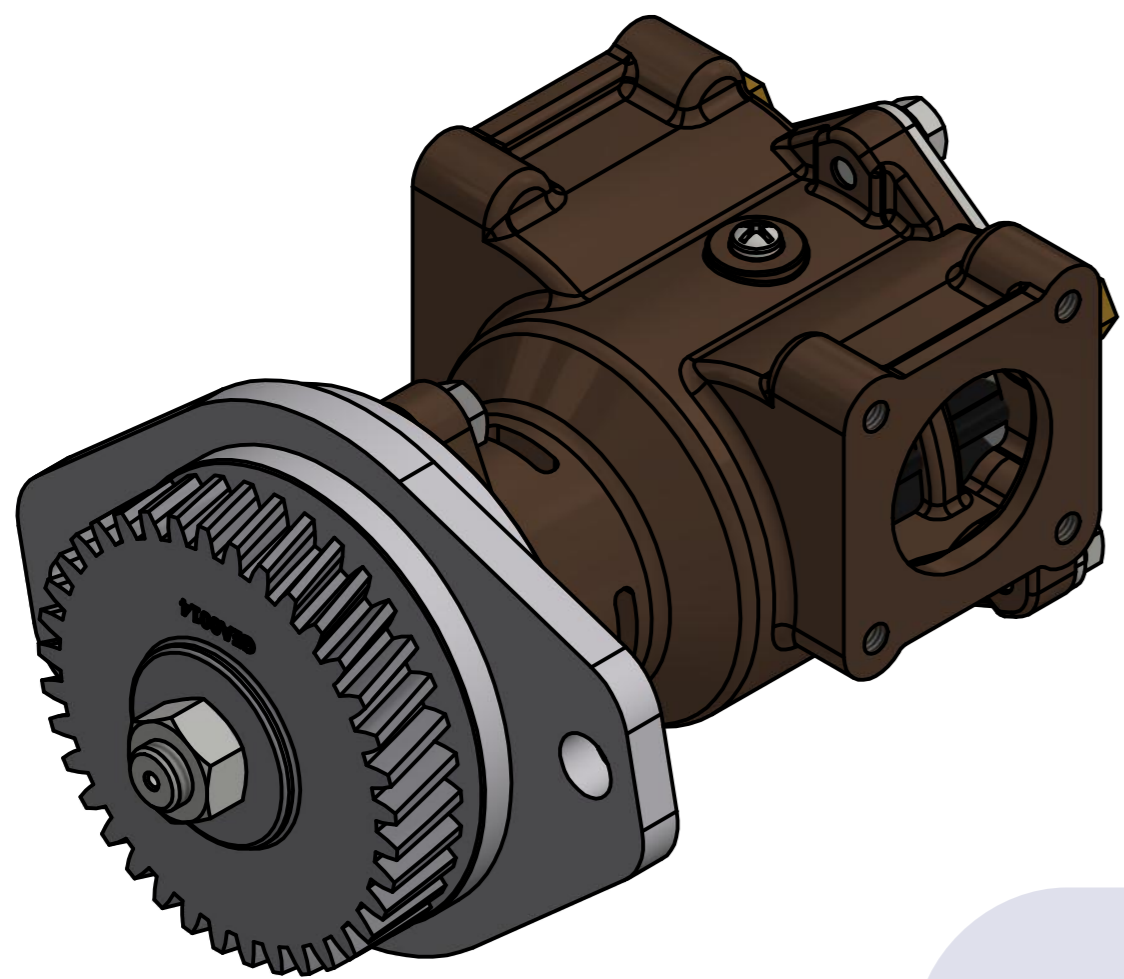

PARTS LIST					
NO.	QTY	PART NUMBER	PATR NAME	MAT	DESCRIPTION
1	1	PUA0073	PUMP ASSY		S7630

Drawing by	Checked by	Approved by - date	Model Name	Date	Scale
강 명진	Y.D. JEON		JPR-S7630	2012-02-10	1:1
			PUMP ASSY		
			PART NUMBER	Edition	Sheet
			PUA0073(0)	0	A2

품 번	PUA0073
품 명	JPR-S7630

A: MAJOR KIT B: MINOR KIT C: CAM SET D: M-SEAL SET E: IMPELLER KIT

No.	QTY	PART NUMBER	PART NAME	A (JSK0067)	B (JSM0002)	C (CAMSET0031)	D (MCSSET0014)	E (JIKJMP035)
1	2	BER0039	BEARING	X				
2	3	BOL0006	HEX BOLT	X	X			
3	3	BOL0036	SPRING WASHER	X	X			
4	4	BOL0037	SPRING WASHER	X				
5	4	BOL0059	HEX BOLT	X				
6	1	BOL0099	SCREW	X	X	X		
7	1	BOL0138	NUT	X				
8	1	CAM0031	CAM	X	X	X		
9	1	COV0036	COVER	X	X			
10	1	GAK0009	FIBER GASKET	X	X	X		
11	1	GAK0030	GASKET	X				
12	1	GEA0014	GEAR					
13	1	7608-01	RUBBER IMPELLER	X	X			X
14	1	MCS0033	CERAMIC	X	X		X	
15	1	MCS0034	CARBON	X	X		X	
16	2	NIP0016	PLUG					
17	1	ORG0030	O-RING	X	X			X
18	1	PBC0130	PUMP ADAPTER					
19	1	PBC0131	PUMP CASING					
20	1	RET0035	RETAINER	X				
21	1	SHA0075	SHAFT	X				
22	1	SLI0006	SLINGER	X				
23	1	SNP000301	SNAP-RING	X	X		X	
24	1	SPC0015	SPACER	X	X		X	
25	1	WER0019	WEAR PLATE	X	X			

PART LIST					
No.	QTY	PART NUMBER	PART NAME	METERIAL	DESCRIPTION
1	1	PUA0073	PUMP ASSY		JPR-S7630

Drawing by	Checked by	Approved by - date	Model Name	Date	Scale
강 명진	Y.D. JEON		JPR-S7630	2013-08-01	1 : 1
			PUMP PART'S VIEW		
			PART NUMBER	Edition	Sheet
			PUA0073(0)	0	A2