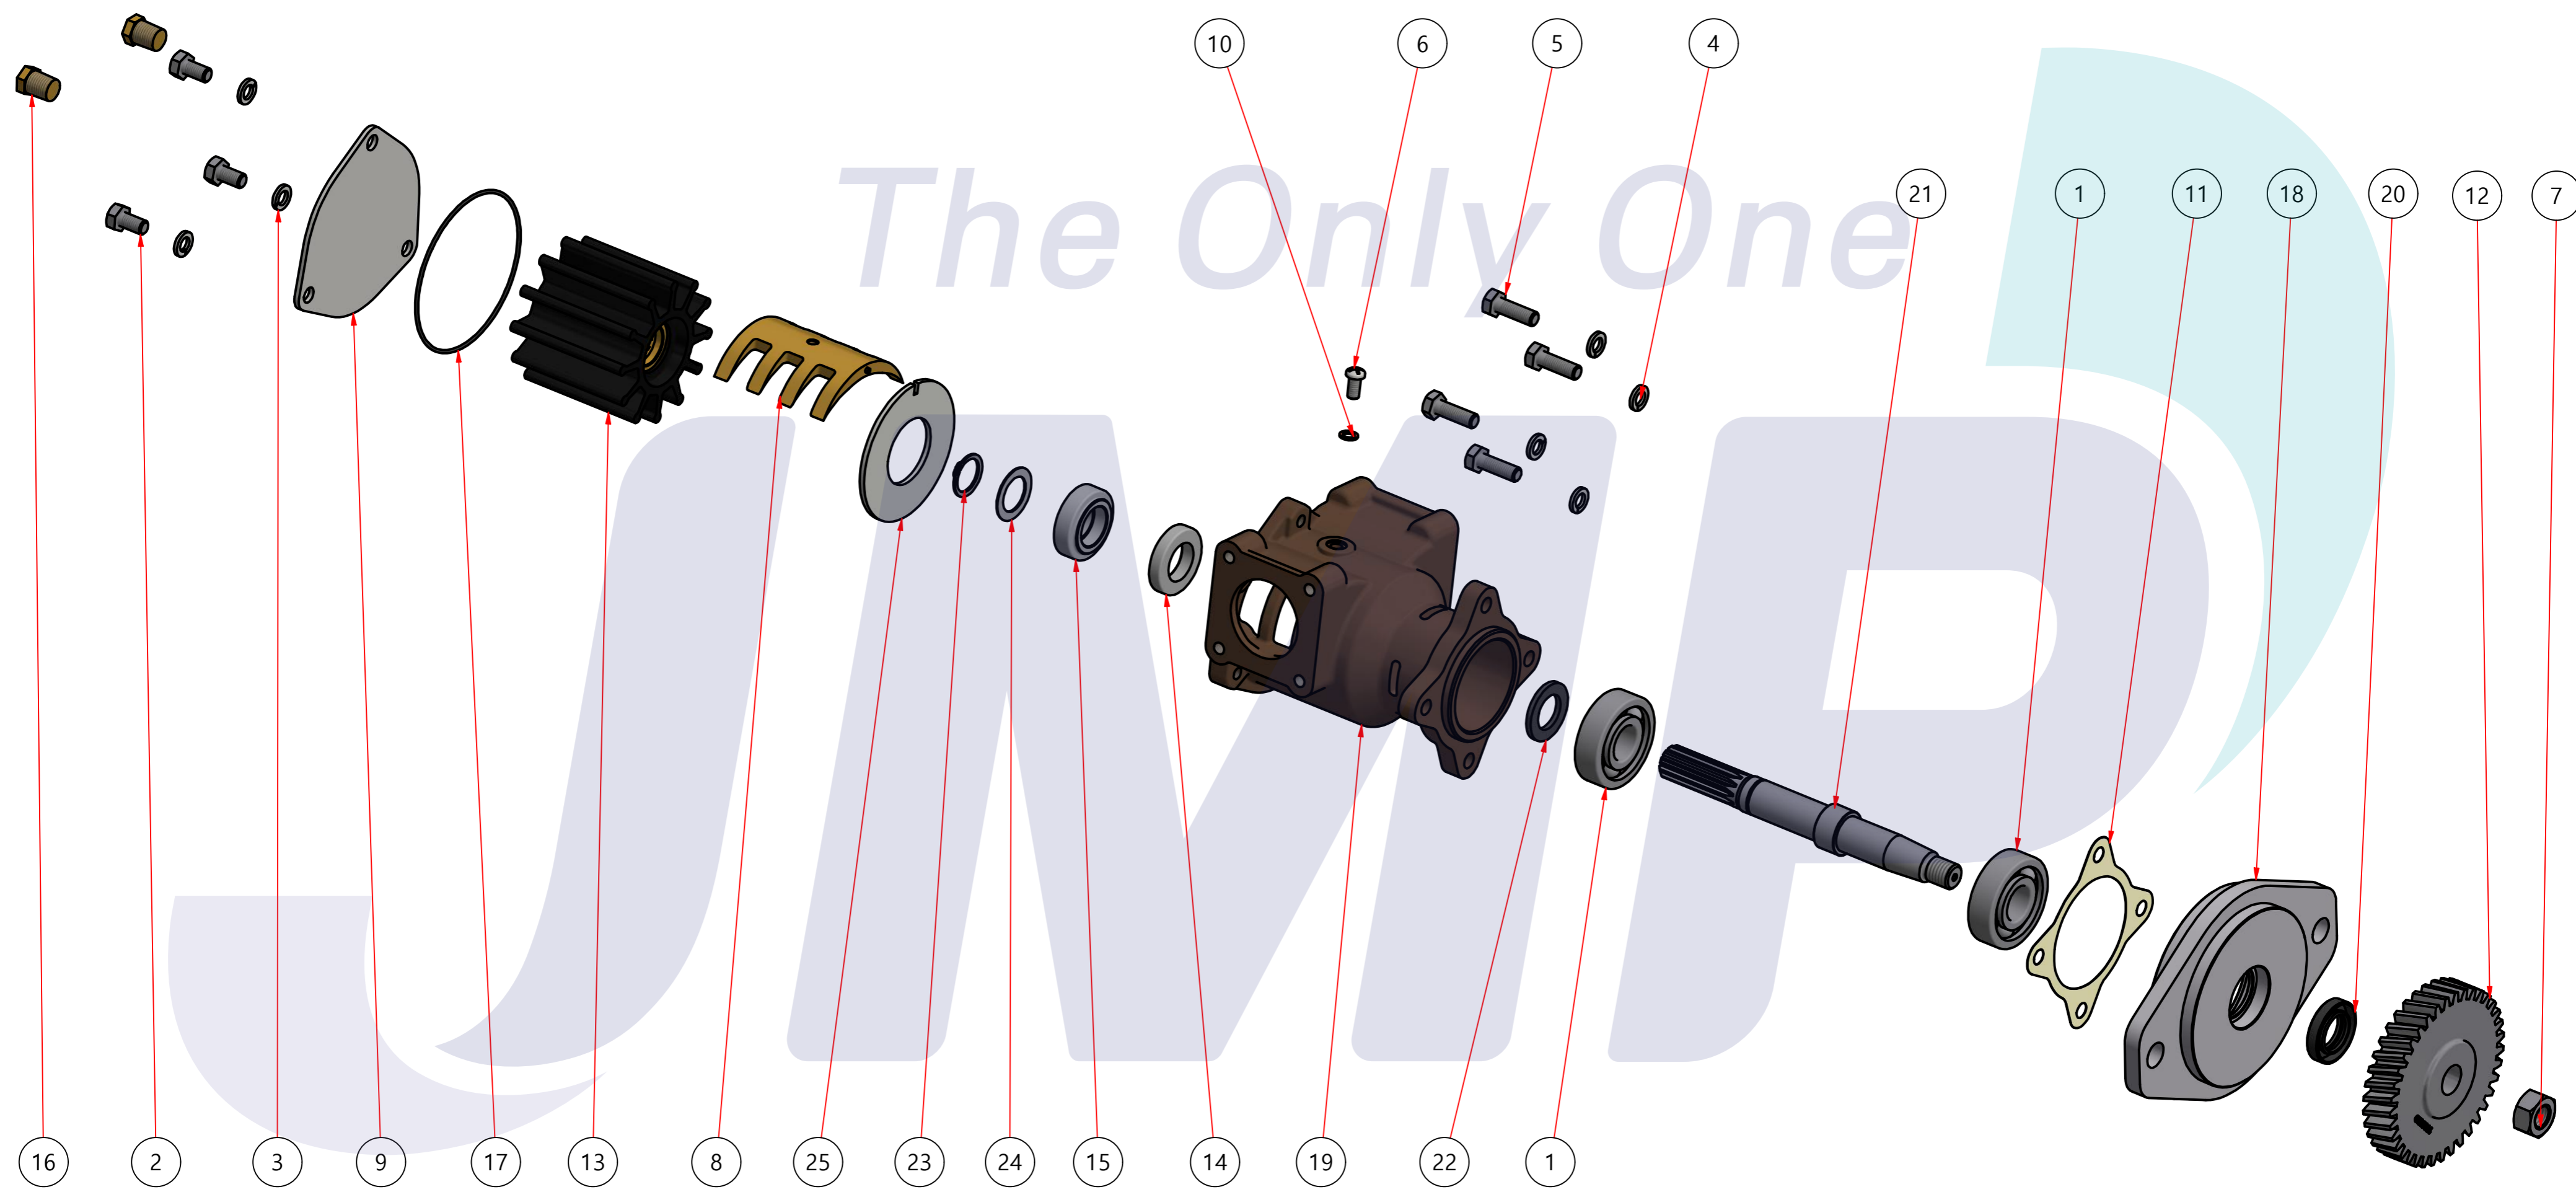

PARTS LIST					
NO.	QTY	PART NUMBER	PATR NAME	MAT	DESCRIPTION
1	1	PUA0073	PUMP ASSY		S7630

Drawing by	Checked by	Approved by - date	Model Name	Date	Scale
강 명진	Y.D. JEON		JPR-S7630	2012-02-10	1:1
			PUMP ASSY		
			PART NUMBER	Edition	Sheet
			PUA0073(0)	0	A2

품 번	PUA0073
품 명	JPR-S7630

A: MAJOR KIT B: MINOR KIT C: CAM SET D: M-SEAL SET E: IMPELLER KIT

No.	QTY	PART NUMBER	PART NAME	A (JSK0067)	B (JSM0002)	C (CAMSET0031)	D (MCSSET0014)	E (JIKJMP035)
1	2	BER0039	BEARING	X				
2	3	BOL0006	HEX BOLT	X	X			
3	3	BOL0036	SPRING WASHER	X	X			
4	4	BOL0037	SPRING WASHER	X				
5	4	BOL0059	HEX BOLT	X				
6	1	BOL0099	SCREW	X	X	X		
7	1	BOL0138	NUT	X				
8	1	CAM0031	CAM	X	X	X		
9	1	COV0036	COVER	X	X			
10	1	GAK0009	FIBER GASKET	X	X	X		
11	1	GAK0030	GASKET	X				
12	1	GEA0014	GEAR					
13	1	7608-01	RUBBER IMPELLER	X	X			X
14	1	MCS0033	CERAMIC	X	X		X	
15	1	MCS0034	CARBON	X	X		X	
16	2	NIP0016	PLUG					
17	1	ORG0030	O-RING	X	X			X
18	1	PBC0130	PUMP ADAPTER					
19	1	PBC0131	PUMP CASING					
20	1	RET0035	RETAINER	X				
21	1	SHA0075	SHAFT	X				
22	1	SLI0006	SLINGER	X				
23	1	SNP000301	SNAP-RING	X	X		X	
24	1	SPC0015	SPACER	X	X		X	
25	1	WER0019	WEAR PLATE	X	X			

PART LIST					
No.	QTY	PART NUMBER	PART NAME	METERIAL	DESCRIPTION
1	1	PUA0073	PUMP ASSY		JPR-S7630

Drawing by	Checked by	Approved by - date	Model Name	Date	Scale
강 명진	Y.D. JEON		JPR-S7630	2013-08-01	1 : 1
			PUMP PART'S VIEW		
			PART NUMBER	Edition	Sheet
			PUA0073(0)	0	A2