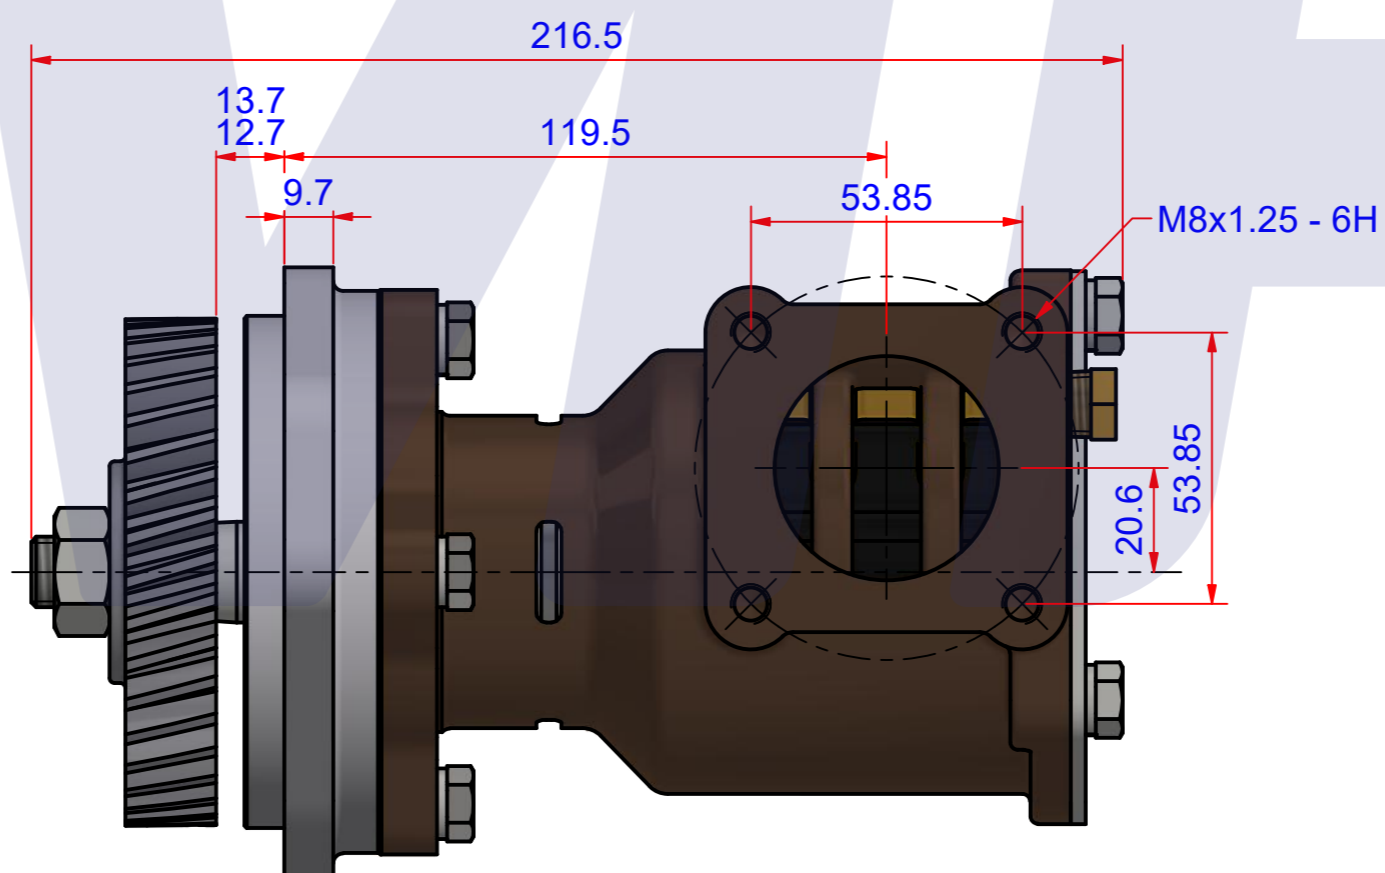

PARTS LIST					
NO.	QTY	PART NUMBER	PATR NAME	MAT	DESCRIPTION
1	1	PUA0073	PUMP ASSY		S7630

Drawing by	Checked by	Approved by - date	Model Name	Date	Scale
강 명진	Y.D. JEON		JPR-S7630	2012-02-10	1:1
			PUMP ASSY		
			PART NUMBER	Edition	Sheet
			PUA0073(0)	0	A2

품 번	PUA0073
품 명	JPR-S7630

A: MAJOR KIT B: MINOR KIT C: CAM SET D: M-SEAL SET E: IMPELLER KIT

No.	QTY	PART NUMBER	PART NAME	A (JSK0067)	B (JSM0002)	C (CAMSET0031)	D (MCSSET0014)	E (JIKJMP035)
1	2	BER0039	BEARING	X				
2	3	BOL0006	HEX BOLT	X	X			
3	3	BOL0036	SPRING WASHER	X	X			
4	4	BOL0037	SPRING WASHER	X				
5	4	BOL0059	HEX BOLT	X				
6	1	BOL0099	SCREW	X	X	X		
7	1	BOL0138	NUT	X				
8	1	CAM0031	CAM	X	X	X		
9	1	COV0036	COVER	X	X			
10	1	GAK0009	FIBER GASKET	X	X	X		
11	1	GAK0030	GASKET	X				
12	1	GEA0014	GEAR					
13	1	7608-01	RUBBER IMPELLER	X	X			X
14	1	MCS0033	CERAMIC	X	X		X	
15	1	MCS0034	CARBON	X	X		X	
16	2	NIP0016	PLUG					
17	1	ORG0030	O-RING	X	X			X
18	1	PBC0130	PUMP ADAPTER					
19	1	PBC0131	PUMP CASING					
20	1	RET0035	RETAINER	X				
21	1	SHA0075	SHAFT	X				
22	1	SLI0006	SLINGER	X				
23	1	SNP000301	SNAP-RING	X	X		X	
24	1	SPC0015	SPACER	X	X		X	
25	1	WER0019	WEAR PLATE	X	X			

PART LIST					
No.	QTY	PART NUMBER	PART NAME	METERIAL	DESCRIPTION
1	1	PUA0073	PUMP ASSY		JPR-S7630

Drawing by	Checked by	Approved by - date	Model Name	Date	Scale
강 명진	Y.D. JEON		JPR-S7630	2013-08-01	1 : 1
			PUMP PART'S VIEW		
			PART NUMBER	Edition	Sheet
			PUA0073(0)	0	A2