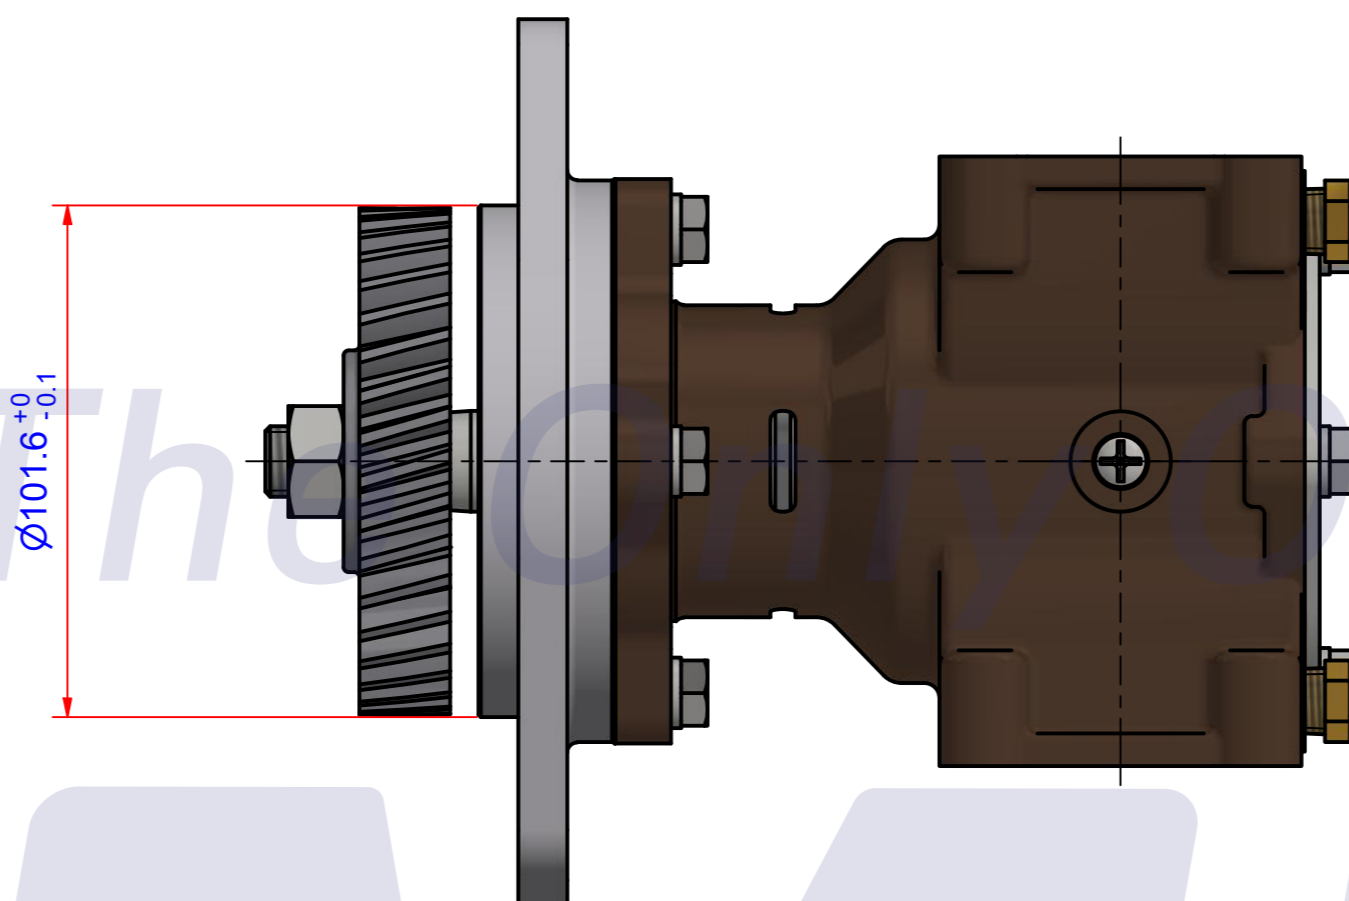

PARTS LIST					
NO.	QTY	PART NUMBER	PATR NAME	MAT	DESCRIPTION
1	1	PUA0073	PUMP ASSY		S7630

Drawing by	Checked by	Approved by - date	Model Name	Date	Scale
강 명진	Y.D. JEON		JPR-S7630	2012-02-10	1:1
			PUMP ASSY		
			PART NUMBER	Edition	Sheet
			PUA0073(0)	0	A2

품 번	PUA0073
품 명	JPR-S7630

A: MAJOR KIT B: MINOR KIT C: CAM SET D: M-SEAL SET E: IMPELLER KIT

No.	QTY	PART NUMBER	PART NAME	A (JSK0067)	B (JSM0002)	C (CAMSET0031)	D (MCSSET0014)	E (JIKJMP035)
1	2	BER0039	BEARING	X				
2	3	BOL0006	HEX BOLT	X	X			
3	3	BOL0036	SPRING WASHER	X	X			
4	4	BOL0037	SPRING WASHER	X				
5	4	BOL0059	HEX BOLT	X				
6	1	BOL0099	SCREW	X	X	X		
7	1	BOL0138	NUT	X				
8	1	CAM0031	CAM	X	X	X		
9	1	COV0036	COVER	X	X			
10	1	GAK0009	FIBER GASKET	X	X	X		
11	1	GAK0030	GASKET	X				
12	1	GEA0014	GEAR					
13	1	7608-01	RUBBER IMPELLER	X	X			X
14	1	MCS0033	CERAMIC	X	X		X	
15	1	MCS0034	CARBON	X	X		X	
16	2	NIP0016	PLUG					
17	1	ORG0030	O-RING	X	X			X
18	1	PBC0130	PUMP ADAPTER					
19	1	PBC0131	PUMP CASING					
20	1	RET0035	RETAINER	X				
21	1	SHA0075	SHAFT	X				
22	1	SLI0006	SLINGER	X				
23	1	SNP000301	SNAP-RING	X	X		X	
24	1	SPC0015	SPACER	X	X		X	
25	1	WER0019	WEAR PLATE	X	X			

PART LIST					
No.	QTY	PART NUMBER	PART NAME	METERIAL	DESCRIPTION
1	1	PUA0073	PUMP ASSY		JPR-S7630

Drawing by	Checked by	Approved by - date	Model Name	Date	Scale
강 명진	Y.D. JEON		JPR-S7630	2013-08-01	1 : 1
			PUMP PART'S VIEW		
			PART NUMBER	Edition	Sheet
			PUA0073(0)	0	A2