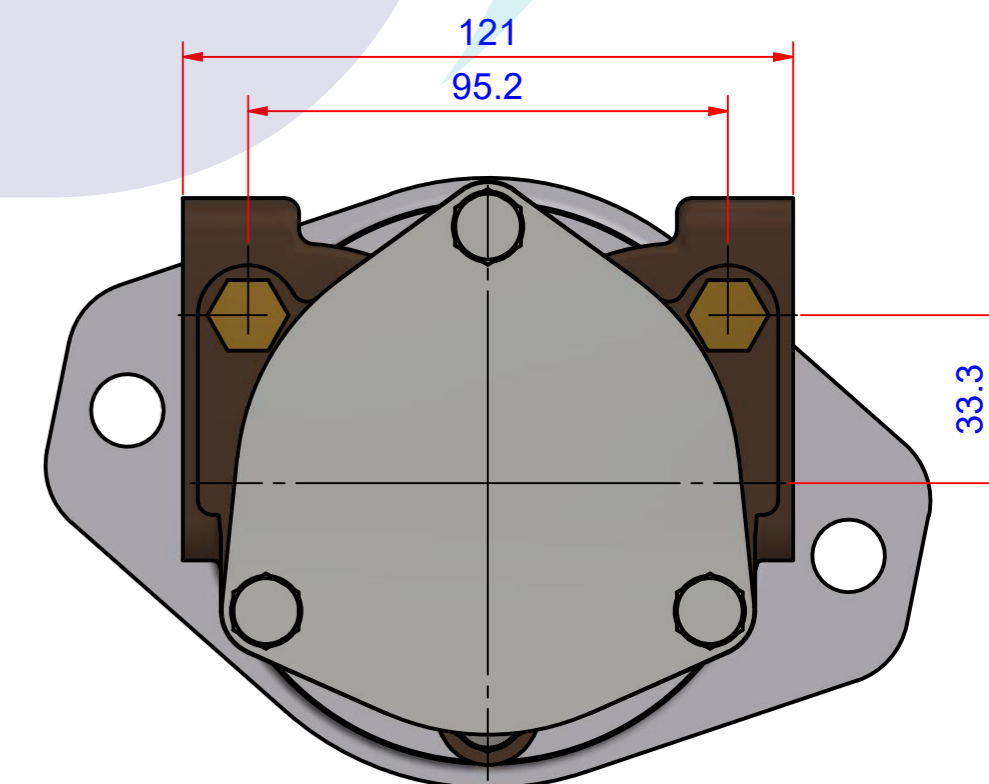

PARTS LIST					
NO.	QTY	PART NUMBER	PATR NAME	MAT	DESCRIPTION
1	1	PUA0073	PUMP ASSY		S7630

Drawing by	Checked by	Approved by - date	Model Name	Date	Scale
강 명진	Y.D. JEON		JPR-S7630	2012-02-10	1:1
			PUMP ASSY		
			PART NUMBER	Edition	Sheet
			PUA0073(0)	0	A2

품 번	PUA0073
품 명	JPR-S7630

A: MAJOR KIT B: MINOR KIT C: CAM SET D: M-SEAL SET E: IMPELLER KIT

No.	QTY	PART NUMBER	PART NAME	A (JSK0067)	B (JSM0002)	C (CAMSET0031)	D (MCSSET0014)	E (JIKJMP035)
1	2	BER0039	BEARING	X				
2	3	BOL0006	HEX BOLT	X	X			
3	3	BOL0036	SPRING WASHER	X	X			
4	4	BOL0037	SPRING WASHER	X				
5	4	BOL0059	HEX BOLT	X				
6	1	BOL0099	SCREW	X	X	X		
7	1	BOL0138	NUT	X				
8	1	CAM0031	CAM	X	X	X		
9	1	COV0036	COVER	X	X			
10	1	GAK0009	FIBER GASKET	X	X	X		
11	1	GAK0030	GASKET	X				
12	1	GEA0014	GEAR					
13	1	7608-01	RUBBER IMPELLER	X	X			X
14	1	MCS0033	CERAMIC	X	X		X	
15	1	MCS0034	CARBON	X	X		X	
16	2	NIP0016	PLUG					
17	1	ORG0030	O-RING	X	X			X
18	1	PBC0130	PUMP ADAPTER					
19	1	PBC0131	PUMP CASING					
20	1	RET0035	RETAINER	X				
21	1	SHA0075	SHAFT	X				
22	1	SLI0006	SLINGER	X				
23	1	SNP000301	SNAP-RING	X	X		X	
24	1	SPC0015	SPACER	X	X		X	
25	1	WER0019	WEAR PLATE	X	X			

PART LIST					
No.	QTY	PART NUMBER	PART NAME	METERIAL	DESCRIPTION
1	1	PUA0073	PUMP ASSY		JPR-S7630

Drawing by	Checked by	Approved by - date	Model Name	Date	Scale
강 명진	Y.D. JEON		JPR-S7630	2013-08-01	1 : 1
			PUMP PART'S VIEW		
			PART NUMBER	Edition	Sheet
			PUA0073(0)	0	A2