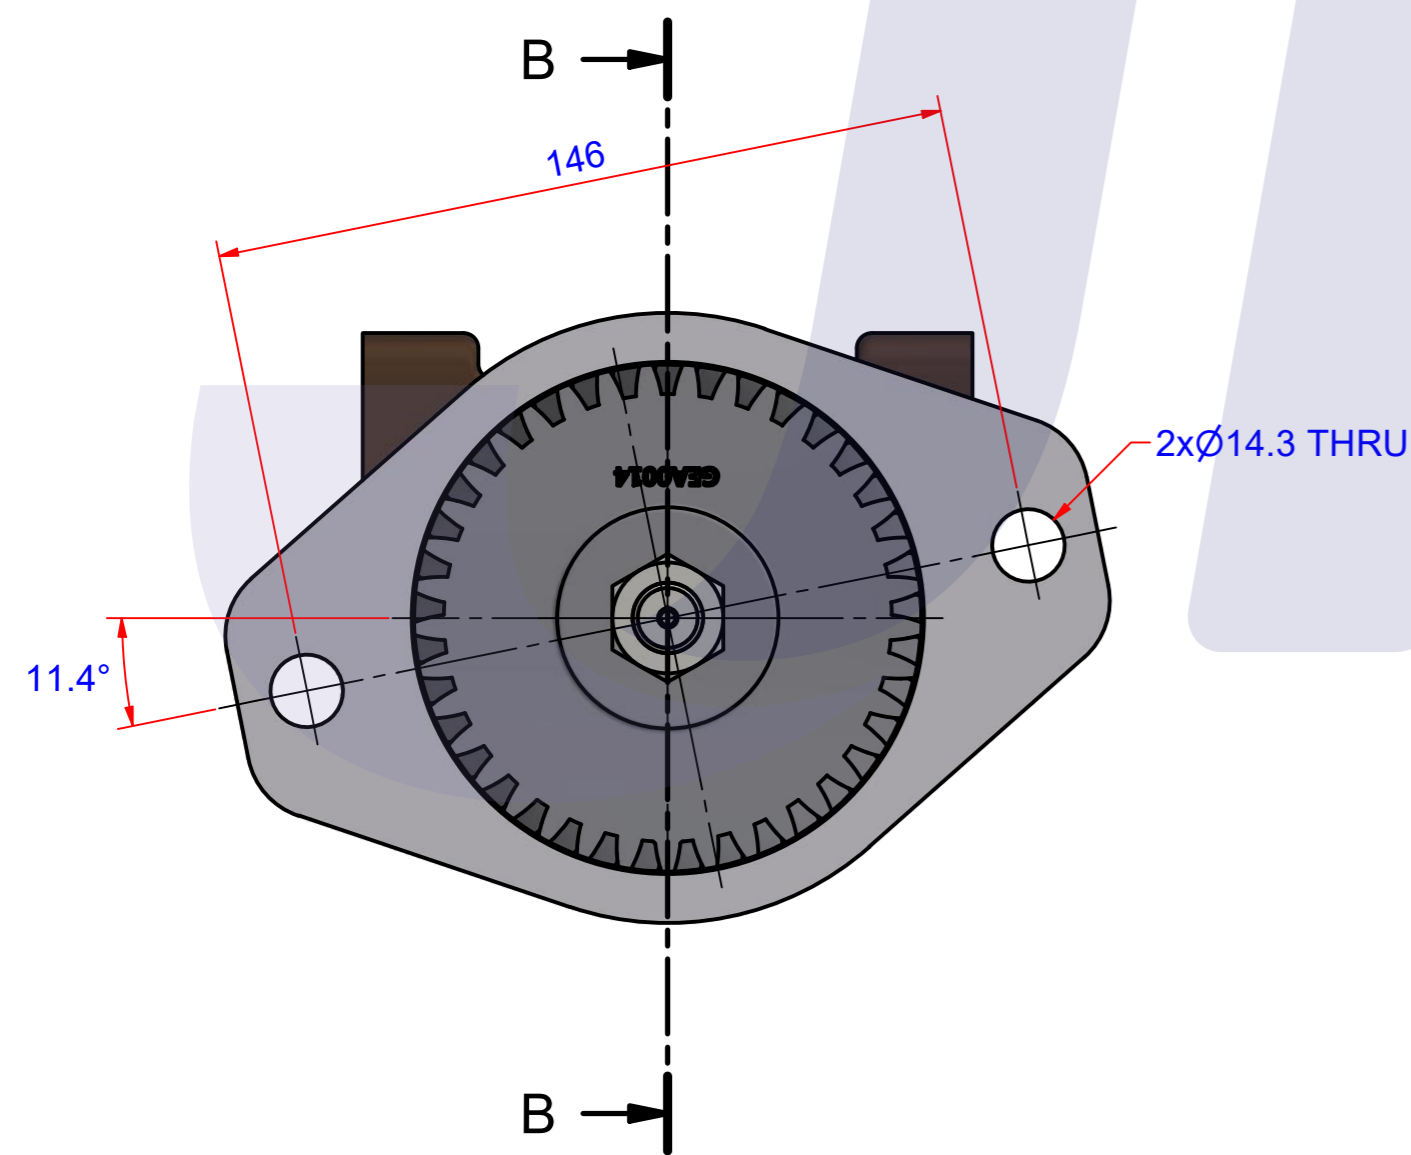

PARTS LIST					
NO.	QTY	PART NUMBER	PATR NAME	MAT	DESCRIPTION
1	1	PUA0073	PUMP ASSY		S7630

Drawing by	Checked by	Approved by - date	Model Name	Date	Scale
강 명진	Y.D. JEON		JPR-S7630	2012-02-10	1:1
			PUMP ASSY		
			PART NUMBER	Edition	Sheet
			PUA0073(0)	0	A2

품 번	PUA0073
품 명	JPR-S7630

A: MAJOR KIT B: MINOR KIT C: CAM SET D: M-SEAL SET E: IMPELLER KIT

No.	QTY	PART NUMBER	PART NAME	A (JSK0067)	B (JSM0002)	C (CAMSET0031)	D (MCSSET0014)	E (JIKJMP035)
1	2	BER0039	BEARING	X				
2	3	BOL0006	HEX BOLT	X	X			
3	3	BOL0036	SPRING WASHER	X	X			
4	4	BOL0037	SPRING WASHER	X				
5	4	BOL0059	HEX BOLT	X				
6	1	BOL0099	SCREW	X	X	X		
7	1	BOL0138	NUT	X				
8	1	CAM0031	CAM	X	X	X		
9	1	COV0036	COVER	X	X			
10	1	GAK0009	FIBER GASKET	X	X	X		
11	1	GAK0030	GASKET	X				
12	1	GEA0014	GEAR					
13	1	7608-01	RUBBER IMPELLER	X	X			X
14	1	MCS0033	CERAMIC	X	X		X	
15	1	MCS0034	CARBON	X	X		X	
16	2	NIP0016	PLUG					
17	1	ORG0030	O-RING	X	X			X
18	1	PBC0130	PUMP ADAPTER					
19	1	PBC0131	PUMP CASING					
20	1	RET0035	RETAINER	X				
21	1	SHA0075	SHAFT	X				
22	1	SLI0006	SLINGER	X				
23	1	SNP000301	SNAP-RING	X	X		X	
24	1	SPC0015	SPACER	X	X		X	
25	1	WER0019	WEAR PLATE	X	X			

PART LIST					
No.	QTY	PART NUMBER	PART NAME	METERIAL	DESCRIPTION
1	1	PUA0073	PUMP ASSY		JPR-S7630

Drawing by	Checked by	Approved by - date	Model Name	Date	Scale
강 명진	Y.D. JEON		JPR-S7630	2013-08-01	1 : 1
			PUMP PART'S VIEW		
			PART NUMBER	Edition	Sheet
			PUA0073(0)	0	A2