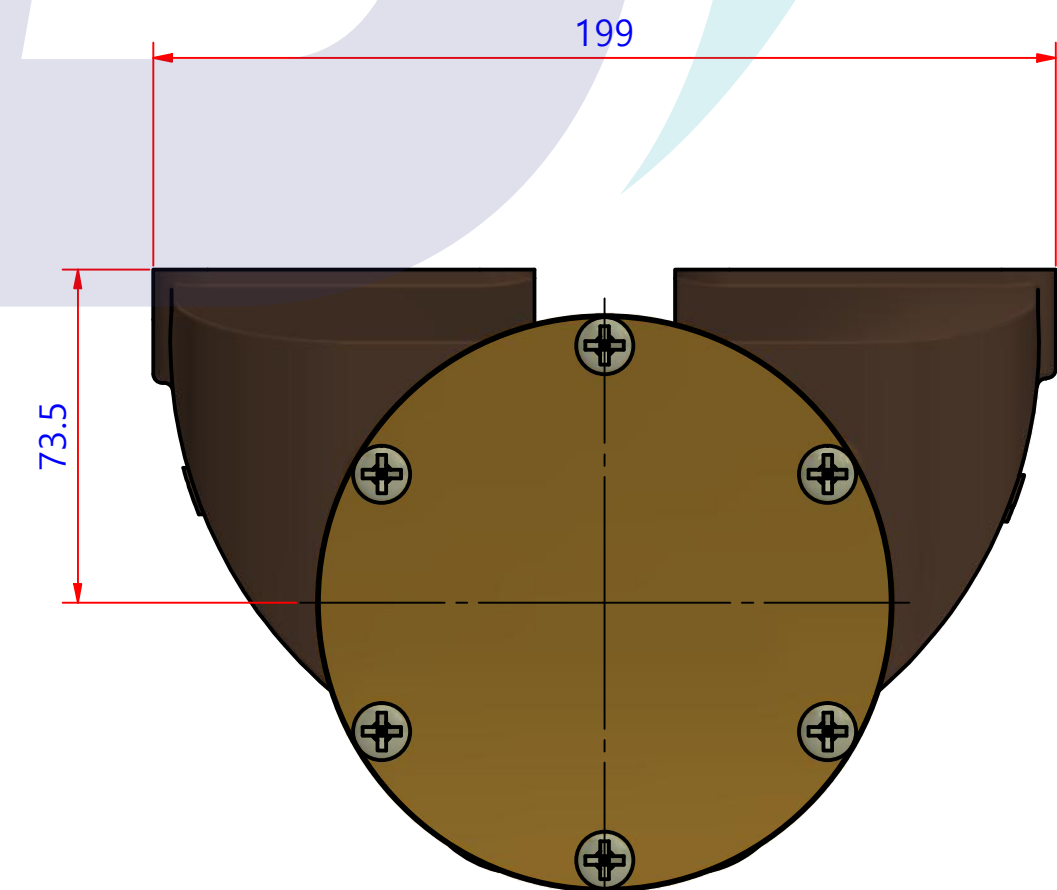

부품 리스트					
항목	수량	부품번호	주제	재질	설명
1	1	PUA0035	PUMP ASSY		JPR-G6300

Drawing by	Checked by	Approved by - date	Model Name	Date	Scale
M.J.KANG	C.I. JEON		JPR-G6300	2020-03-02	1:1
			PUMP ASSY		
			PART NUMBER	Edition	Sheet
			PUA0035(0)	0	A2

품 번	PUA0035
품 명	JPR-G6300

A: MAJOR KIT B: MINOR KIT C: CAM SET D: M-SEAL SET E: IMPELLER KIT

No.	QTY	PART NUMBER	PART NAME	A (JSK0026)	B (JSM0005)	C (CAMSET0018)	D (MCSSET0007)	E (JIKJMP045)
1	2	BER0005	BEARING	X				
2	6	BOL0005	SCREW	X	X			
3	4	BOL0016	HEX BOLT					
4	1	BOL0022	NUT					
5	4	BOL0036	SPRING WASHER					
6	1	BOL0102	FLAT WASHER					
7	1	BOL0103	SPRING WASHER					
8	1	CAM0018	CAM	X	X	X		
9	1	COV0011	COVER	X	X			
10	1	GAK0008	GASKET	X	X			X
11	1	GEA0009	GEAR					
12	1	8300-01	RUBBER IMPELLER	X	X			X
13	1	KEY0019	KEY	X				
14	1	MCS0010	CERAMIC	X	X		X	
15	1	MCS0014	CARBON	X	X		X	
16	1	ORG0003	O-RING	X				
17	1	PBC0041	PUMP CASING / BER					
18	1	PBC0042	PUMP CASING / IMP					
19	2	PIN0002	PIN	X (1)	X (1)			
20	1	RET001301	RETAINER	X				
21	1	SHA0025	SHAFT	X				
22	1	SNP0008	SNAP-RING	X	X		X	
23	1	SNP0013	SNAP-RING	X				
24	2	WER0010	WEAR PLATE	X	X			

PART LIST					
No.	QTY	PART NUMBER	PART NAME	MAT	DESCRIPTION
1	1	PUA0035	PUMP ASSY		JPR-G6300

Drawing by	Checked by	Approved by - date	Model Name	Date	Scale
강 명진	Y.D. JEON		JPR-G6300	2013-08-07	1 : 1
			PUMP PART'S VIEW		
			PART NUMBER	Edition	Sheet
			PUA0035(0)	0	A2