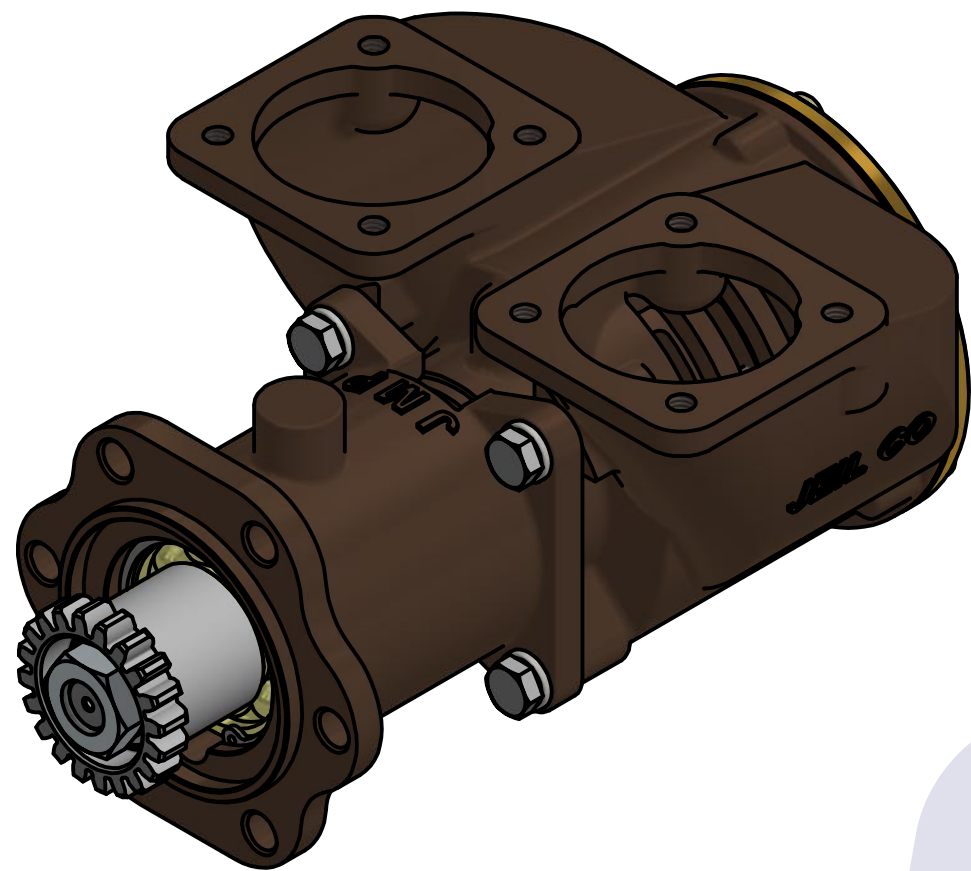

부품 리스트					
항목	수량	부품번호	주제	재질	설명
1	1	PUA0035	PUMP ASSY		JPR-G6300

Drawing by	Checked by	Approved by - date	Model Name	Date	Scale
M.J.KANG	C.I. JEON		JPR-G6300	2020-03-02	1:1
			PUMP ASSY		
			PART NUMBER	Edition	Sheet
			PUA0035(0)	0	A2

품 번	PUA0035
품 명	JPR-G6300

A: MAJOR KIT B: MINOR KIT C: CAM SET D: M-SEAL SET E: IMPELLER KIT

No.	QTY	PART NUMBER	PART NAME	A (JSK0026)	B (JSM0005)	C (CAMSET0018)	D (MCSSET0007)	E (JIKJMP045)
1	2	BER0005	BEARING	X				
2	6	BOL0005	SCREW	X	X			
3	4	BOL0016	HEX BOLT					
4	1	BOL0022	NUT					
5	4	BOL0036	SPRING WASHER					
6	1	BOL0102	FLAT WASHER					
7	1	BOL0103	SPRING WASHER					
8	1	CAM0018	CAM	X	X	X		
9	1	COV0011	COVER	X	X			
10	1	GAK0008	GASKET	X	X			X
11	1	GEA0009	GEAR					
12	1	8300-01	RUBBER IMPELLER	X	X			X
13	1	KEY0019	KEY	X				
14	1	MCS0010	CERAMIC	X	X		X	
15	1	MCS0014	CARBON	X	X		X	
16	1	ORG0003	O-RING	X				
17	1	PBC0041	PUMP CASING / BER					
18	1	PBC0042	PUMP CASING / IMP					
19	2	PIN0002	PIN	X (1)	X (1)			
20	1	RET001301	RETAINER	X				
21	1	SHA0025	SHAFT	X				
22	1	SNP0008	SNAP-RING	X	X		X	
23	1	SNP0013	SNAP-RING	X				
24	2	WER0010	WEAR PLATE	X	X			

PART LIST					
No.	QTY	PART NUMBER	PART NAME	MAT	DESCRIPTION
1	1	PUA0035	PUMP ASSY		JPR-G6300

Drawing by	Checked by	Approved by - date	Model Name	Date	Scale
강 명진	Y.D. JEON		JPR-G6300	2013-08-07	1 : 1
			PUMP PART'S VIEW		
			PART NUMBER	Edition	Sheet
			PUA0035(0)	0	A2