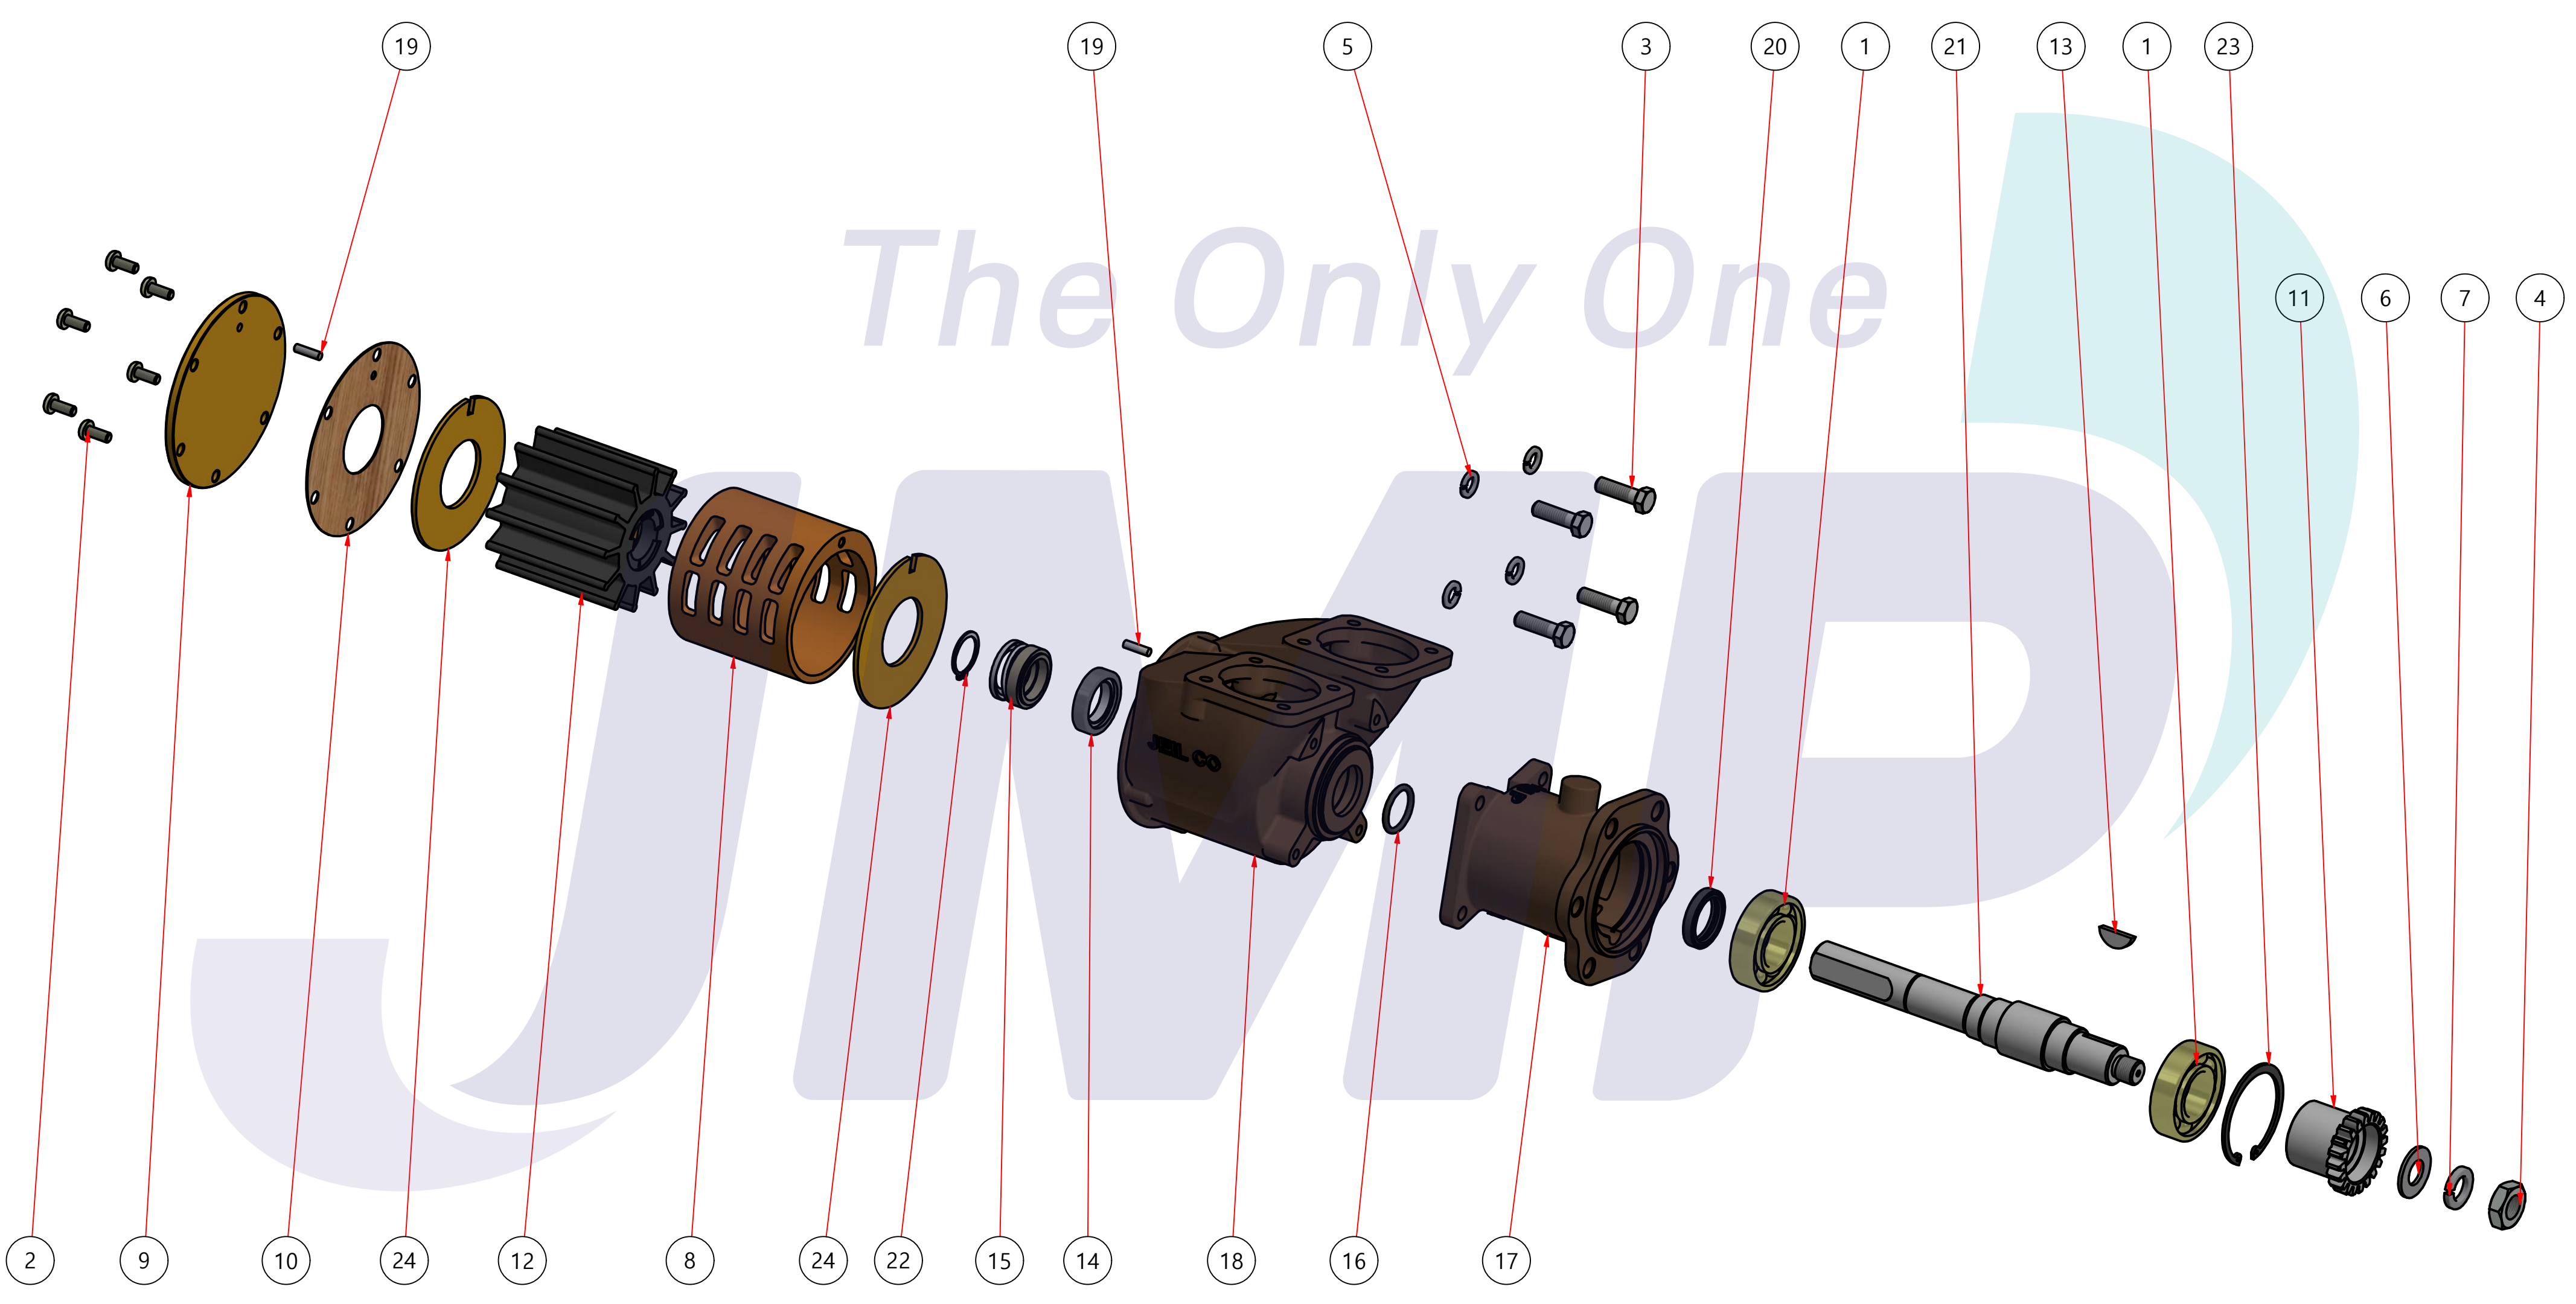

부품 리스트					
항목	수량	부품번호	주제	재질	설명
1	1	PUA0035	PUMP ASSY		JPR-G6300

Drawing by	Checked by	Approved by - date	Model Name	Date	Scale
M.J.KANG	C.I. JEON		JPR-G6300	2020-03-02	1:1
			PUMP ASSY		
			PART NUMBER	Edition	Sheet
			PUA0035(0)	0	A2

품 번	PUA0035
품 명	JPR-G6300

A: MAJOR KIT B: MINOR KIT C: CAM SET D: M-SEAL SET E: IMPELLER KIT

No.	QTY	PART NUMBER	PART NAME	A (JSK0026)	B (JSM0005)	C (CAMSET0018)	D (MCSSET0007)	E (JIKJMP045)
1	2	BER0005	BEARING	X				
2	6	BOL0005	SCREW	X	X			
3	4	BOL0016	HEX BOLT					
4	1	BOL0022	NUT					
5	4	BOL0036	SPRING WASHER					
6	1	BOL0102	FLAT WASHER					
7	1	BOL0103	SPRING WASHER					
8	1	CAM0018	CAM	X	X	X		
9	1	COV0011	COVER	X	X			
10	1	GAK0008	GASKET	X	X			X
11	1	GEA0009	GEAR					
12	1	8300-01	RUBBER IMPELLER	X	X			X
13	1	KEY0019	KEY	X				
14	1	MCS0010	CERAMIC	X	X		X	
15	1	MCS0014	CARBON	X	X		X	
16	1	ORG0003	O-RING	X				
17	1	PBC0041	PUMP CASING / BER					
18	1	PBC0042	PUMP CASING / IMP					
19	2	PIN0002	PIN	X (1)	X (1)			
20	1	RET001301	RETAINER	X				
21	1	SHA0025	SHAFT	X				
22	1	SNP0008	SNAP-RING	X	X		X	
23	1	SNP0013	SNAP-RING	X				
24	2	WER0010	WEAR PLATE	X	X			

PART LIST					
No.	QTY	PART NUMBER	PART NAME	MAT	DESCRIPTION
1	1	PUA0035	PUMP ASSY		JPR-G6300

Drawing by	Checked by	Approved by - date	Model Name	Date	Scale
강 명진	Y.D. JEON		JPR-G6300	2013-08-07	1 : 1
			PUMP PART'S VIEW		
			PART NUMBER	Edition	Sheet
			PUA0035(0)	0	A2