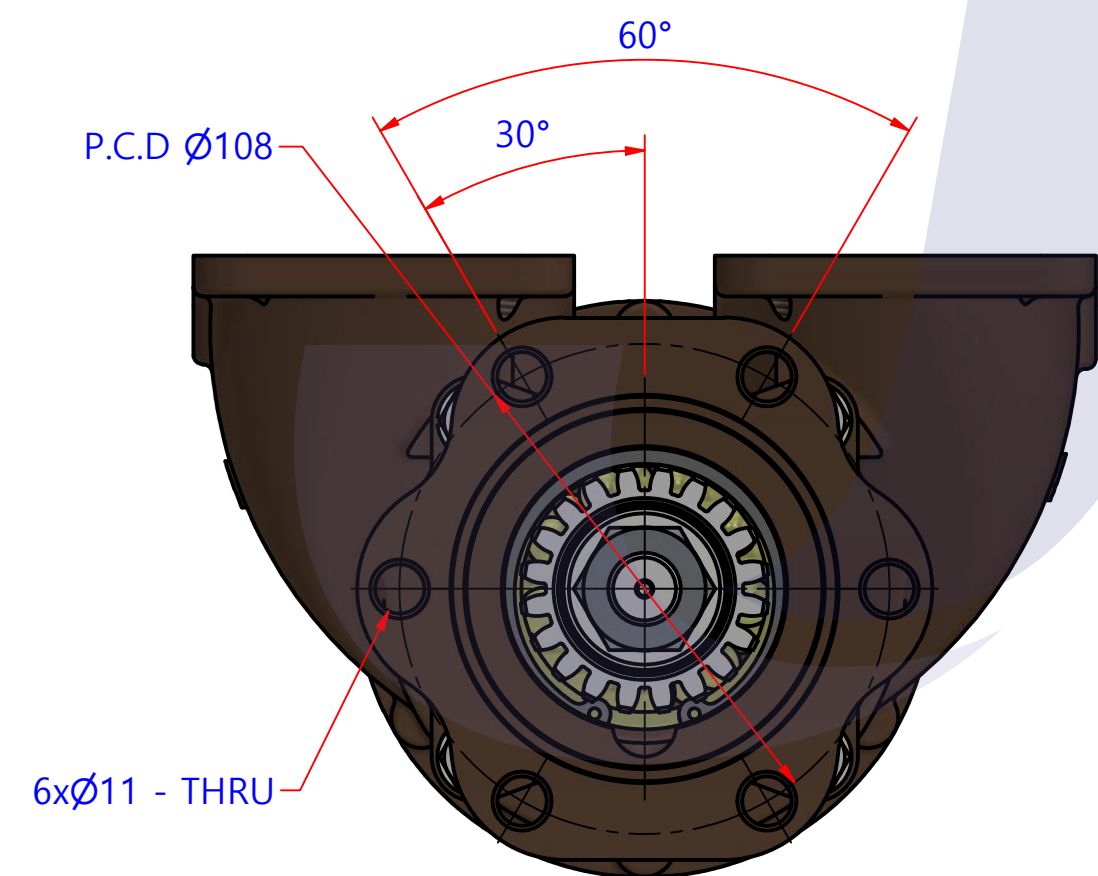

부품 리스트					
항목	수량	부품번호	주제	재질	설명
1	1	PUA0035	PUMP ASSY		JPR-G6300

Drawing by	Checked by	Approved by - date	Model Name	Date	Scale
M.J.KANG	C.I. JEON		JPR-G6300	2020-03-02	1:1
			PUMP ASSY		
			PART NUMBER	Edition	Sheet
			PUA0035(0)	0	A2

품 번	PUA0035
품 명	JPR-G6300

A: MAJOR KIT B: MINOR KIT C: CAM SET D: M-SEAL SET E: IMPELLER KIT

No.	QTY	PART NUMBER	PART NAME	A (JSK0026)	B (JSM0005)	C (CAMSET0018)	D (MCSSET0007)	E (JIKJMP045)
1	2	BER0005	BEARING	X				
2	6	BOL0005	SCREW	X	X			
3	4	BOL0016	HEX BOLT					
4	1	BOL0022	NUT					
5	4	BOL0036	SPRING WASHER					
6	1	BOL0102	FLAT WASHER					
7	1	BOL0103	SPRING WASHER					
8	1	CAM0018	CAM	X	X	X		
9	1	COV0011	COVER	X	X			
10	1	GAK0008	GASKET	X	X			X
11	1	GEA0009	GEAR					
12	1	8300-01	RUBBER IMPELLER	X	X			X
13	1	KEY0019	KEY	X				
14	1	MCS0010	CERAMIC	X	X		X	
15	1	MCS0014	CARBON	X	X		X	
16	1	ORG0003	O-RING	X				
17	1	PBC0041	PUMP CASING / BER					
18	1	PBC0042	PUMP CASING / IMP					
19	2	PIN0002	PIN	X (1)	X (1)			
20	1	RET001301	RETAINER	X				
21	1	SHA0025	SHAFT	X				
22	1	SNP0008	SNAP-RING	X	X		X	
23	1	SNP0013	SNAP-RING	X				
24	2	WER0010	WEAR PLATE	X	X			

PART LIST					
No.	QTY	PART NUMBER	PART NAME	MAT	DESCRIPTION
1	1	PUA0035	PUMP ASSY		JPR-G6300

Drawing by	Checked by	Approved by - date	Model Name	Date	Scale
강 명진	Y.D. JEON		JPR-G6300	2013-08-07	1 : 1
			PUMP PART'S VIEW		
			PART NUMBER	Edition	Sheet
			PUA0035(0)	0	A2