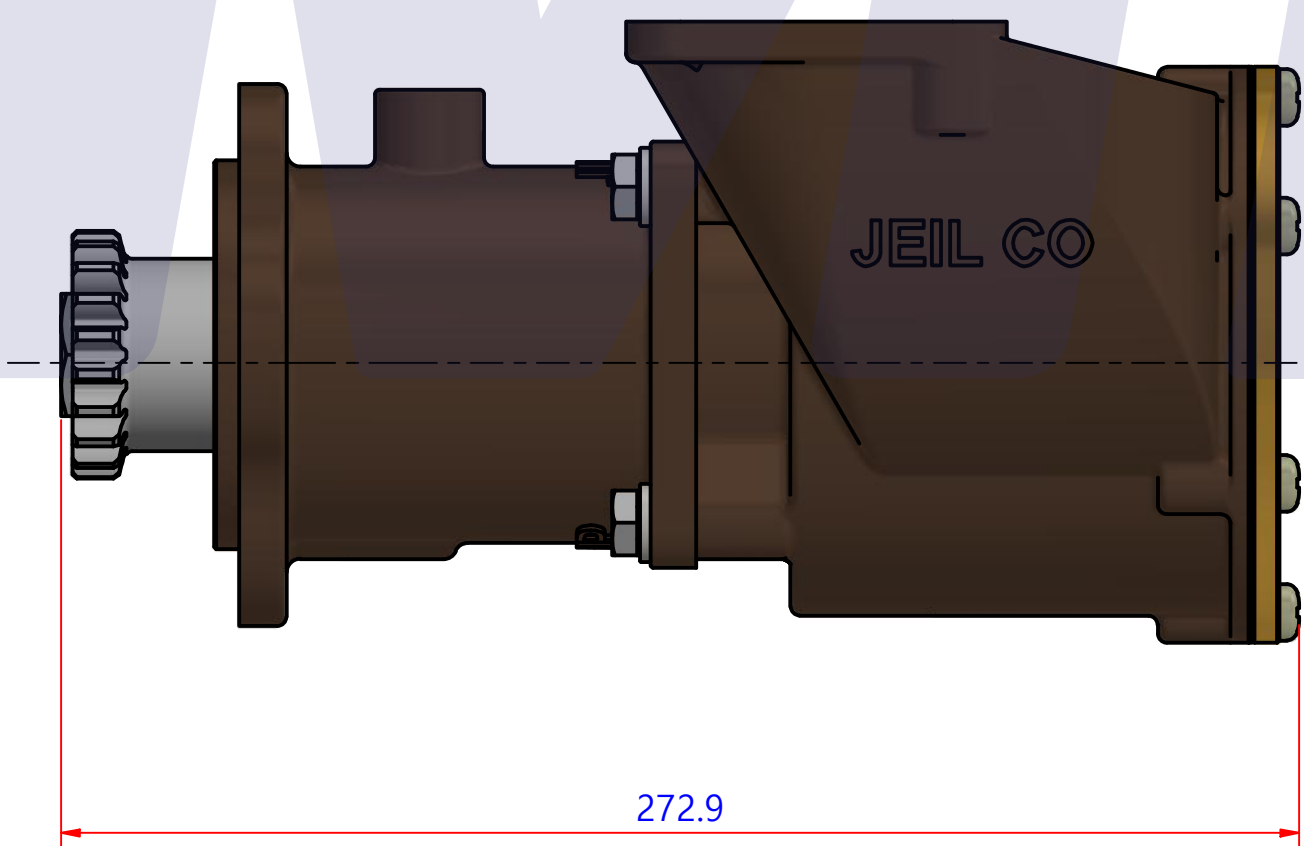

부품 리스트					
항목	수량	부품번호	주제	재질	설명
1	1	PUA0035	PUMP ASSY		JPR-G6300

Drawing by	Checked by	Approved by - date	Model Name	Date	Scale
M.J.KANG	C.I. JEON		JPR-G6300	2020-03-02	1:1
			PUMP ASSY		
			PART NUMBER	Edition	Sheet
			PUA0035(0)	0	A2

품 번	PUA0035
품 명	JPR-G6300

A: MAJOR KIT B: MINOR KIT C: CAM SET D: M-SEAL SET E: IMPELLER KIT

No.	QTY	PART NUMBER	PART NAME	A (JSK0026)	B (JSM0005)	C (CAMSET0018)	D (MCSSET0007)	E (JIKJMP045)
1	2	BER0005	BEARING	X				
2	6	BOL0005	SCREW	X	X			
3	4	BOL0016	HEX BOLT					
4	1	BOL0022	NUT					
5	4	BOL0036	SPRING WASHER					
6	1	BOL0102	FLAT WASHER					
7	1	BOL0103	SPRING WASHER					
8	1	CAM0018	CAM	X	X	X		
9	1	COV0011	COVER	X	X			
10	1	GAK0008	GASKET	X	X			X
11	1	GEA0009	GEAR					
12	1	8300-01	RUBBER IMPELLER	X	X			X
13	1	KEY0019	KEY	X				
14	1	MCS0010	CERAMIC	X	X		X	
15	1	MCS0014	CARBON	X	X		X	
16	1	ORG0003	O-RING	X				
17	1	PBC0041	PUMP CASING / BER					
18	1	PBC0042	PUMP CASING / IMP					
19	2	PIN0002	PIN	X (1)	X (1)			
20	1	RET001301	RETAINER	X				
21	1	SHA0025	SHAFT	X				
22	1	SNP0008	SNAP-RING	X	X		X	
23	1	SNP0013	SNAP-RING	X				
24	2	WER0010	WEAR PLATE	X	X			

PART LIST					
No.	QTY	PART NUMBER	PART NAME	MAT	DESCRIPTION
1	1	PUA0035	PUMP ASSY		JPR-G6300

Drawing by	Checked by	Approved by - date	Model Name	Date	Scale
강 명진	Y.D. JEON		JPR-G6300	2013-08-07	1 : 1
			PUMP PART'S VIEW		
			PART NUMBER	Edition	Sheet
			PUA0035(0)	0	A2