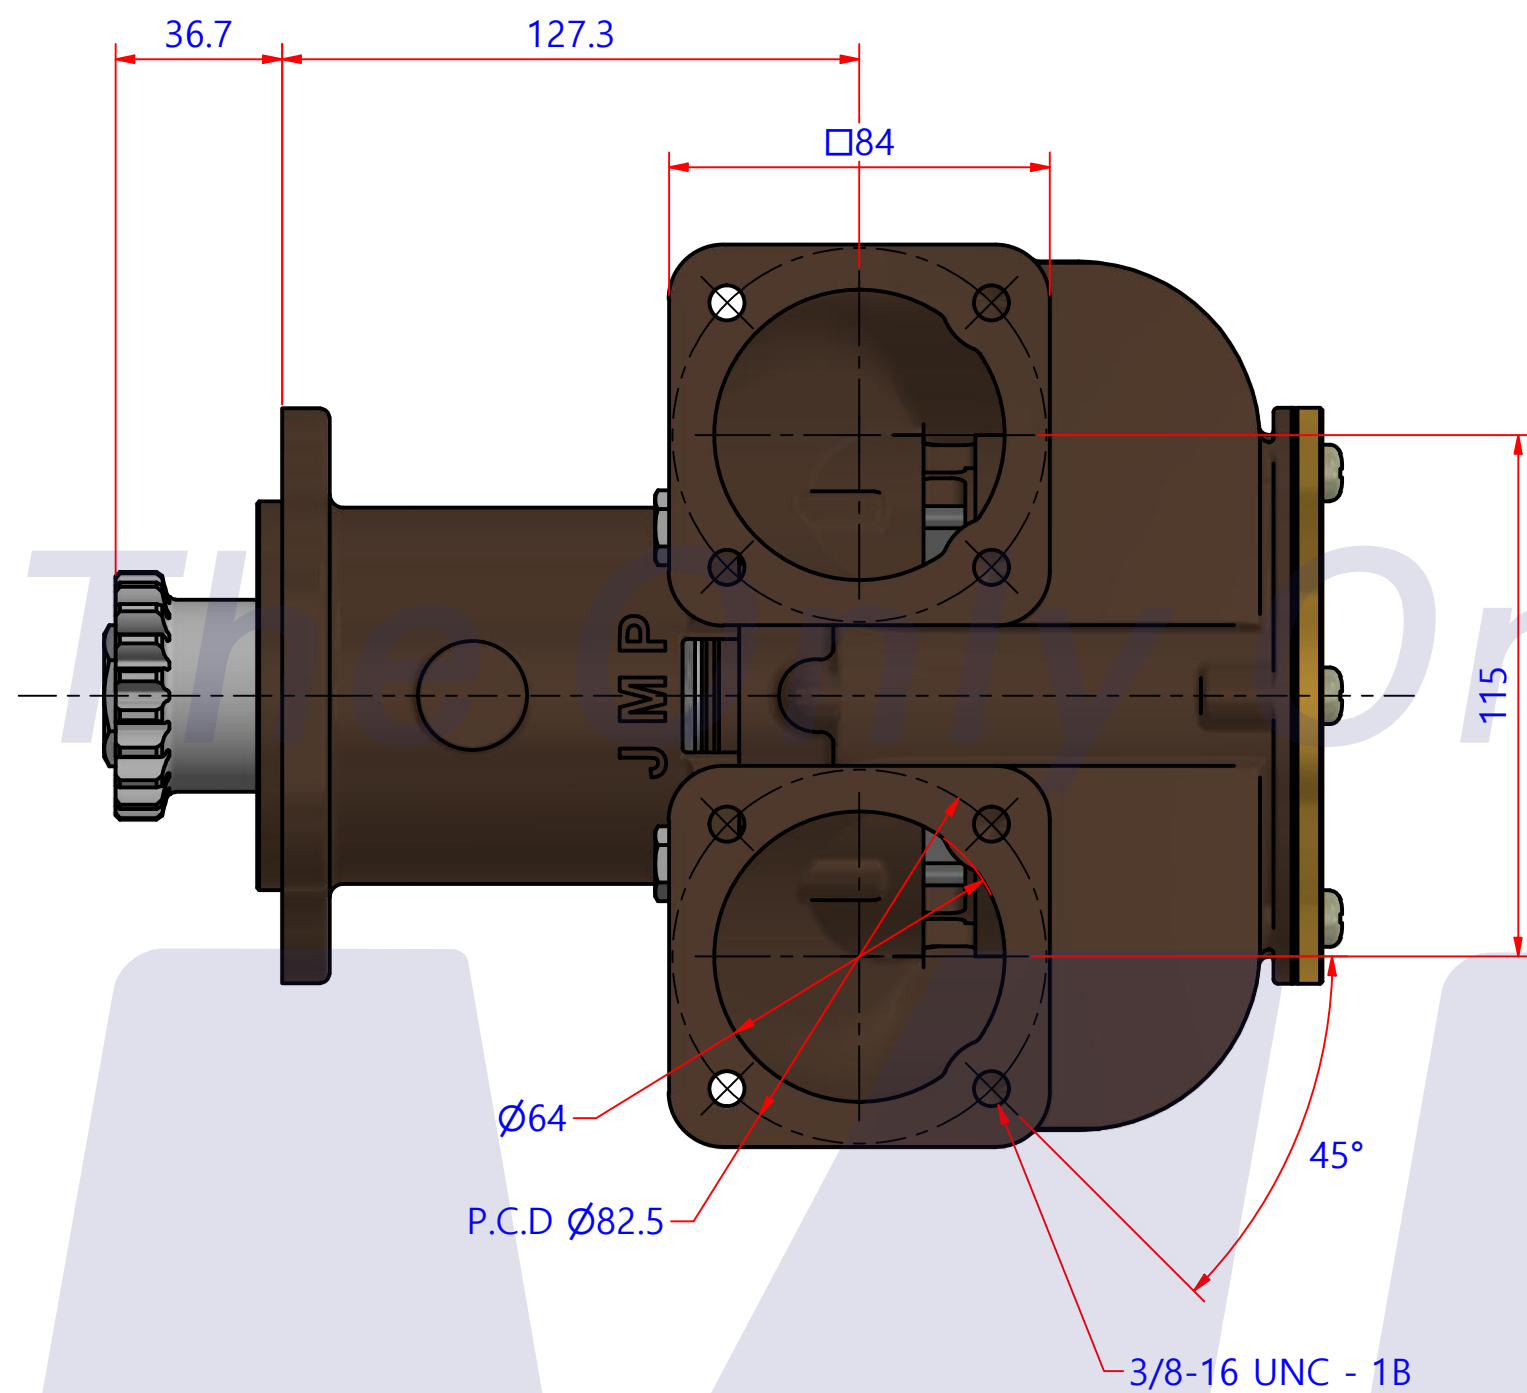

부품 리스트					
항목	수량	부품번호	주제	재질	설명
1	1	PUA0035	PUMP ASSY		JPR-G6300

Drawing by	Checked by	Approved by - date	Model Name	Date	Scale
M.J.KANG	C.I. JEON		JPR-G6300	2020-03-02	1:1
			PUMP ASSY		
			PART NUMBER	Edition	Sheet
			PUA0035(0)	0	A2

품 번	PUA0035
품 명	JPR-G6300

A: MAJOR KIT B: MINOR KIT C: CAM SET D: M-SEAL SET E: IMPELLER KIT

No.	QTY	PART NUMBER	PART NAME	A (JSK0026)	B (JSM0005)	C (CAMSET0018)	D (MCSSET0007)	E (JIKJMP045)
1	2	BER0005	BEARING	X				
2	6	BOL0005	SCREW	X	X			
3	4	BOL0016	HEX BOLT					
4	1	BOL0022	NUT					
5	4	BOL0036	SPRING WASHER					
6	1	BOL0102	FLAT WASHER					
7	1	BOL0103	SPRING WASHER					
8	1	CAM0018	CAM	X	X	X		
9	1	COV0011	COVER	X	X			
10	1	GAK0008	GASKET	X	X			X
11	1	GEA0009	GEAR					
12	1	8300-01	RUBBER IMPELLER	X	X			X
13	1	KEY0019	KEY	X				
14	1	MCS0010	CERAMIC	X	X		X	
15	1	MCS0014	CARBON	X	X		X	
16	1	ORG0003	O-RING	X				
17	1	PBC0041	PUMP CASING / BER					
18	1	PBC0042	PUMP CASING / IMP					
19	2	PIN0002	PIN	X (1)	X (1)			
20	1	RET001301	RETAINER	X				
21	1	SHA0025	SHAFT	X				
22	1	SNP0008	SNAP-RING	X	X		X	
23	1	SNP0013	SNAP-RING	X				
24	2	WER0010	WEAR PLATE	X	X			

PART LIST					
No.	QTY	PART NUMBER	PART NAME	MAT	DESCRIPTION
1	1	PUA0035	PUMP ASSY		JPR-G6300

Drawing by	Checked by	Approved by - date	Model Name	Date	Scale
강 명진	Y.D. JEON		JPR-G6300	2013-08-07	1 : 1
			PUMP PART'S VIEW		
			PART NUMBER	Edition	Sheet
			PUA0035(0)	0	A2