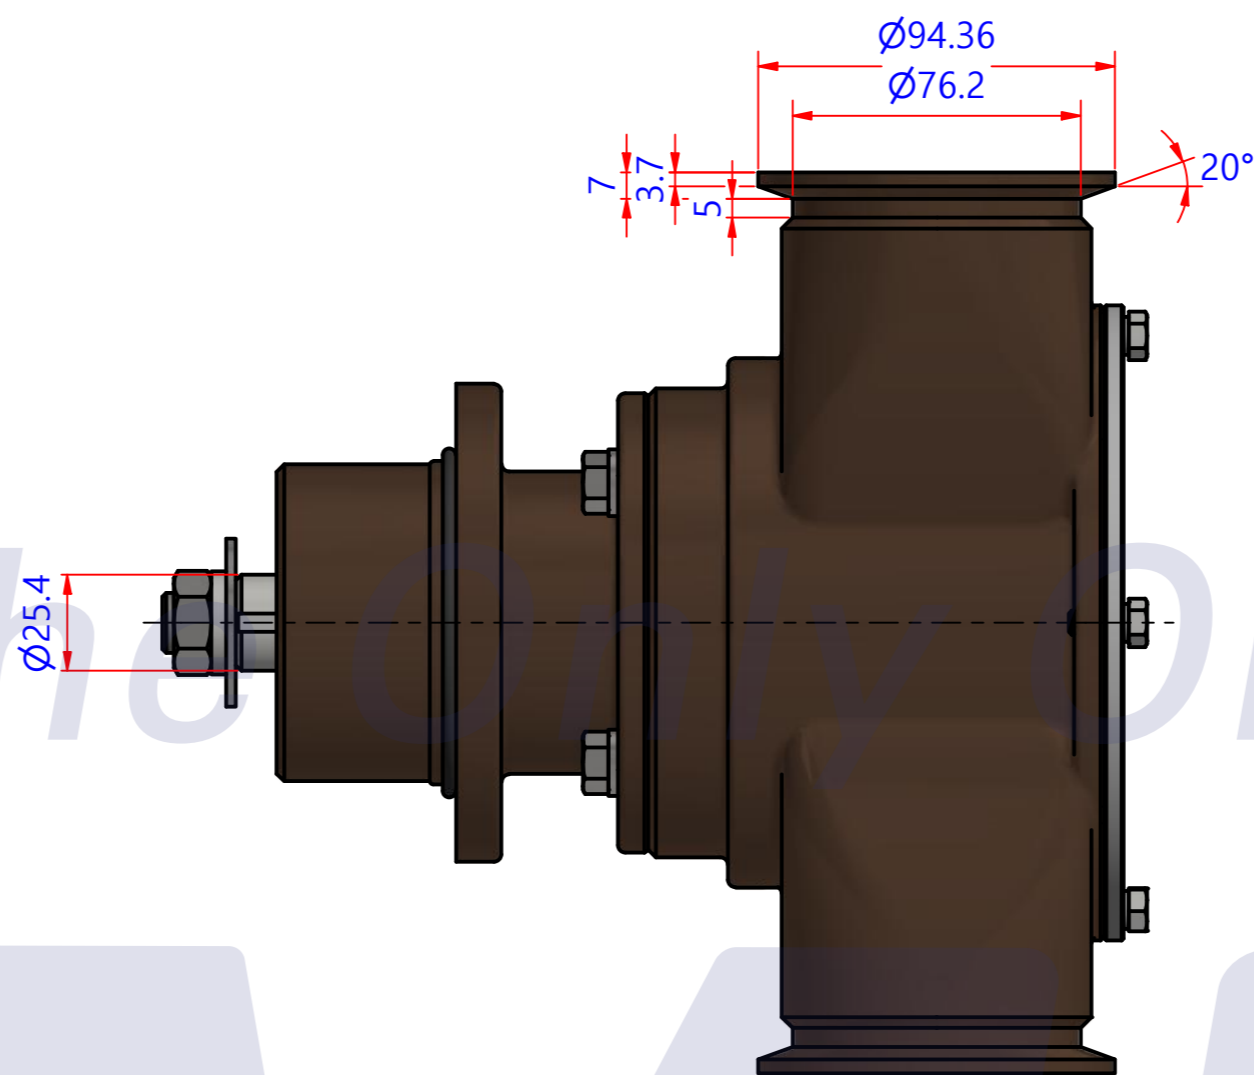

부품 리스트					
항목	수량	부품번호	주제	재질	설명
1	1	PUA0090	PUMP ASSY		JPR-G6500

Drawing by	Checked by	Approved by - date	Model Name	Date	Scale
	Y.D. JEON		JPR-G6500	2013-02-14	1:1
			PUMP ASSY		
			PART NUMBER	Edition	Sheet
			PUA0090(0)	0	A2

품 번	PUA0090
품 명	JPR-G6500

A: MAJOR KIT B: MINOR KIT C: CAM SET D: M-SEAL SET E: IMPELLER KIT

No.	QTY	PART NUMBER	PART NAME	A (JSK0079)	B (JSM0004)	C (CAMSET0019)	D (MCSSET0007)	E (JIKJMP054)
1	1	BER0005	BEARING	X				
2	1	BER0020	BEARING	X				
3	1	BOL0022	NUT					
4	4	BOL0035	SPRING WASHER	X	X			
5	4	BOL0038	SPRING WASHER					
6	4	BOL0089	HEX BOLT					
7	1	BOL0102	FLAT WASHER					
8	1	BOL0103	SPRING WASHER					
9	4	BOL010501	HEX BOLT	X	X			
10	1	CAM0019	CAM	X	X	X		
11	1	COV001201	COVER	X	X			
12	1	9000-01	RUBBER IMPELLER	X	X			X
13	1	KEY0026	KEY	X				
14	1	MCS0010	CERAMIC	X	X		X	
15	1	MCS0014	CARBON	X	X		X	
16	1	ORG0047	O-RING	X	X			X
17	1	ORG0048	O-RING	X				
18	1	PBC0155	PUMP CASING / BER					
19	1	PBC0156	PUMP CASING / IMP					
20	1	PIN0008	PIN					
21	1	RET001301	RETAINER	X				
22	1	SHA0091	SHAFT	X				
23	1	SLI0003	SLINGER	X				
24	1	SNP0008	SNAP-RING	X	X		X	
25	1	SNP0013	SNAP-RING	X				
26	1	WER0011	WEAR PLATE	X	X			

PART LIST					
No.	QTY	PART NUMBER	PART NAME	MAT	DESCRIPTION
1	1	PUA0090	PUMP ASSY		JPR-G6500

Drawing by	Checked by	Approved by - date	Model Name	Date	Scale
강 명진	Y.D. JEON		JPR-G6500	2013-07-29	1:1
			PUMP PART'S VIEW		
			PART NUMBER	Edition	Sheet
			PUA0090(0)	0	A2