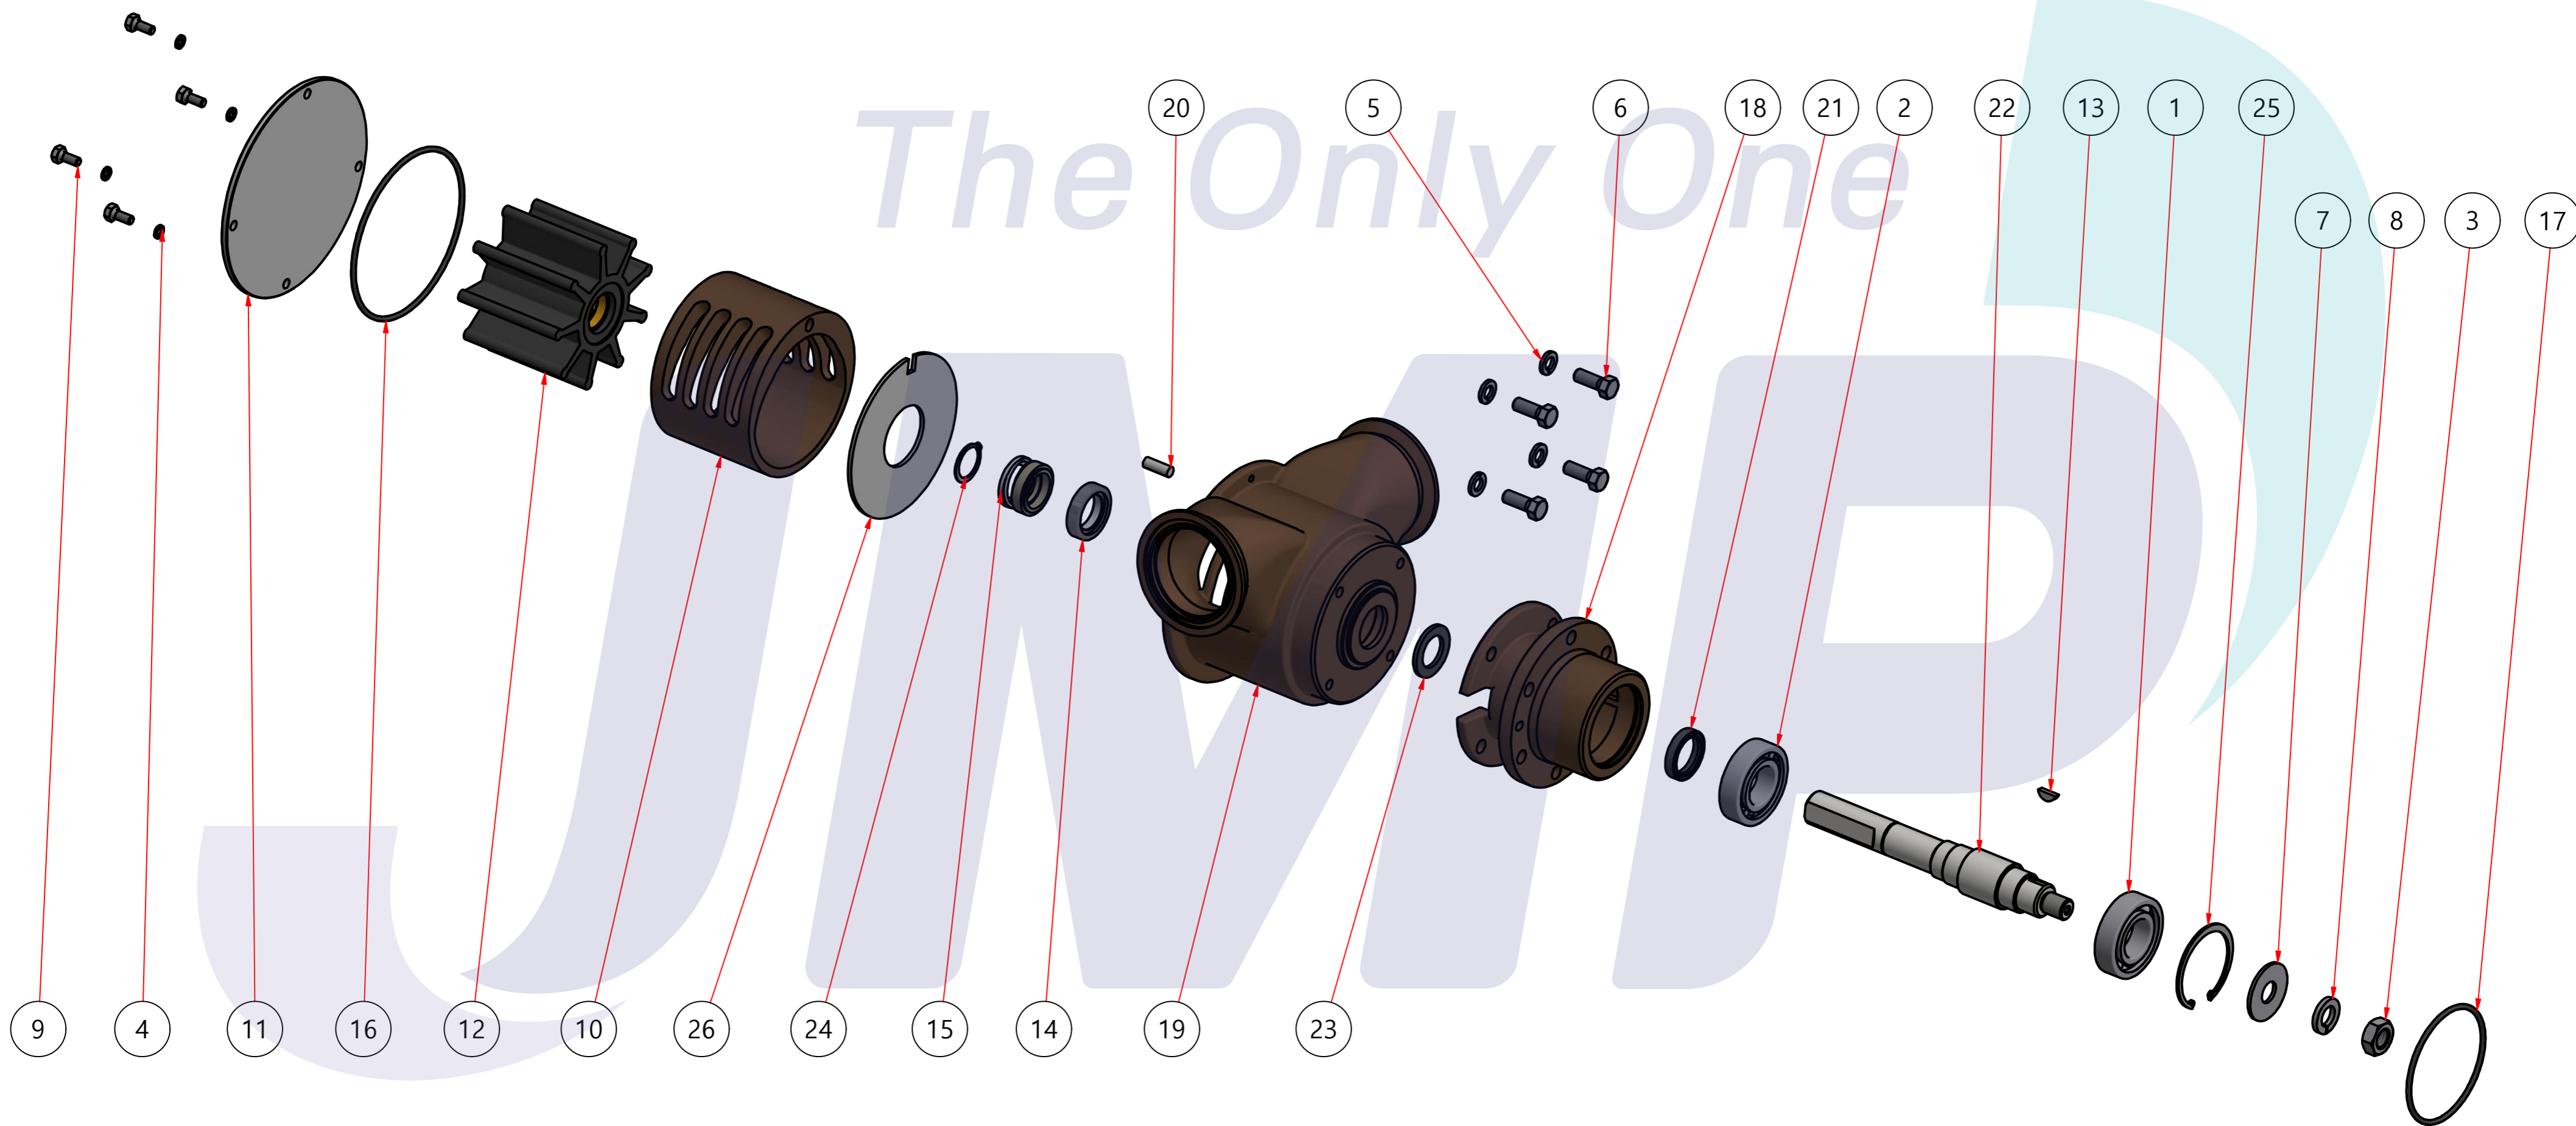

부품 리스트					
항목	수량	부품번호	주제	재질	설명
1	1	PUA0090	PUMP ASSY		JPR-G6500

Drawing by	Checked by	Approved by - date	Model Name	Date	Scale
	Y.D. JEON		JPR-G6500	2013-02-14	1:1
			PUMP ASSY		
			PART NUMBER	Edition	Sheet
			PUA0090(0)	0	A2

품 번	PUA0090
품 명	JPR-G6500

A: MAJOR KIT B: MINOR KIT C: CAM SET D: M-SEAL SET E: IMPELLER KIT

No.	QTY	PART NUMBER	PART NAME	A (JSK0079)	B (JSM0004)	C (CAMSET0019)	D (MCSSET0007)	E (JIKJMP054)
1	1	BER0005	BEARING	X				
2	1	BER0020	BEARING	X				
3	1	BOL0022	NUT					
4	4	BOL0035	SPRING WASHER	X	X			
5	4	BOL0038	SPRING WASHER					
6	4	BOL0089	HEX BOLT					
7	1	BOL0102	FLAT WASHER					
8	1	BOL0103	SPRING WASHER					
9	4	BOL010501	HEX BOLT	X	X			
10	1	CAM0019	CAM	X	X	X		
11	1	COV001201	COVER	X	X			
12	1	9000-01	RUBBER IMPELLER	X	X			X
13	1	KEY0026	KEY	X				
14	1	MCS0010	CERAMIC	X	X		X	
15	1	MCS0014	CARBON	X	X		X	
16	1	ORG0047	O-RING	X	X			X
17	1	ORG0048	O-RING	X				
18	1	PBC0155	PUMP CASING / BER					
19	1	PBC0156	PUMP CASING / IMP					
20	1	PIN0008	PIN					
21	1	RET001301	RETAINER	X				
22	1	SHA0091	SHAFT	X				
23	1	SLI0003	SLINGER	X				
24	1	SNP0008	SNAP-RING	X	X		X	
25	1	SNP0013	SNAP-RING	X				
26	1	WER0011	WEAR PLATE	X	X			

PART LIST					
No.	QTY	PART NUMBER	PART NAME	MAT	DESCRIPTION
1	1	PUA0090	PUMP ASSY		JPR-G6500

Drawing by	Checked by	Approved by - date	Model Name	Date	Scale
강 명진	Y.D. JEON		JPR-G6500	2013-07-29	1:1
			PUMP PART'S VIEW		
			PART NUMBER	Edition	Sheet
			PUA0090(0)	0	A2