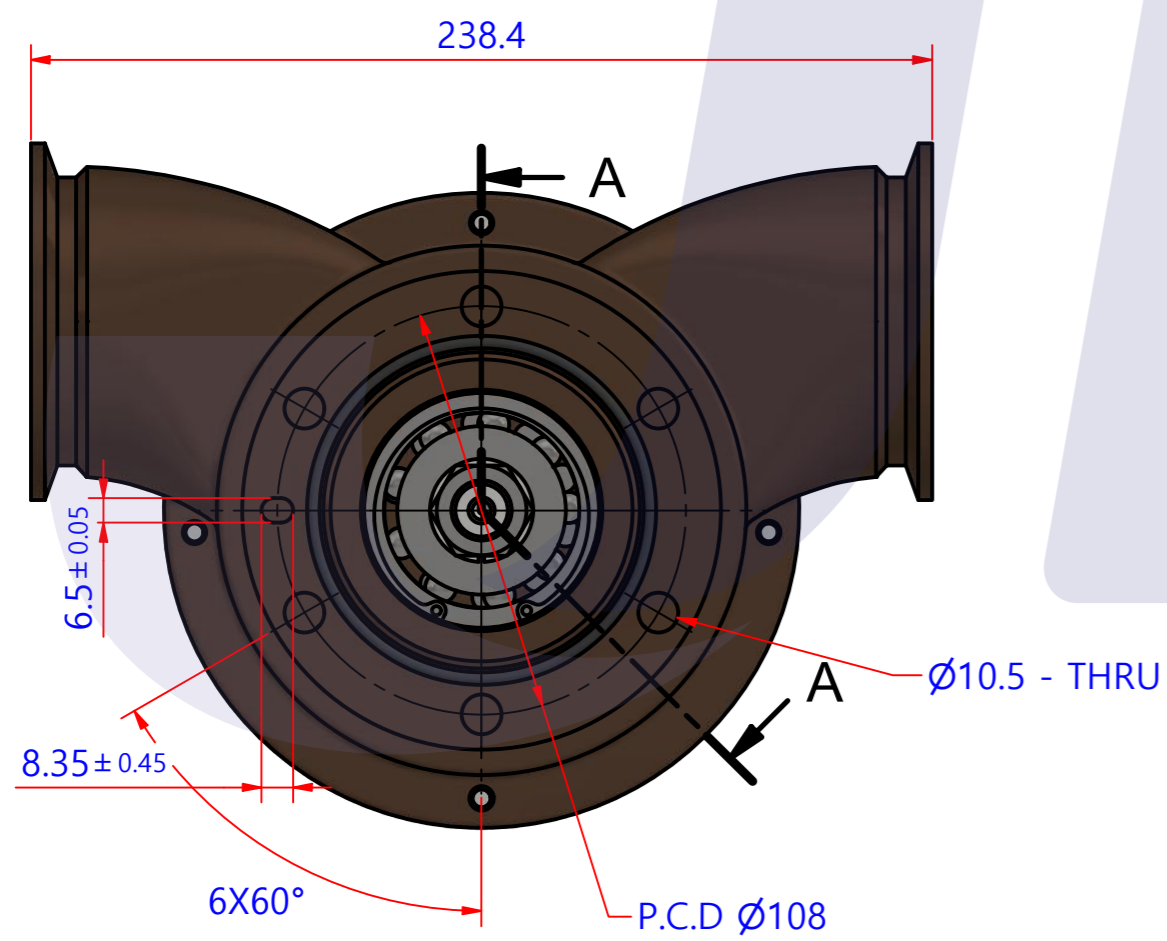

부품 리스트					
항목	수량	부품번호	주제	재질	설명
1	1	PUA0090	PUMP ASSY		JPR-G6500

Drawing by	Checked by	Approved by - date	Model Name	Date	Scale
	Y.D. JEON		JPR-G6500	2013-02-14	1:1
			PUMP ASSY		
			PART NUMBER	Edition	Sheet
			PUA0090(0)	0	A2

품 번	PUA0090
품 명	JPR-G6500

A: MAJOR KIT B: MINOR KIT C: CAM SET D: M-SEAL SET E: IMPELLER KIT

No.	QTY	PART NUMBER	PART NAME	A (JSK0079)	B (JSM0004)	C (CAMSET0019)	D (MCSSET0007)	E (JIKJMP054)
1	1	BER0005	BEARING	X				
2	1	BER0020	BEARING	X				
3	1	BOL0022	NUT					
4	4	BOL0035	SPRING WASHER	X	X			
5	4	BOL0038	SPRING WASHER					
6	4	BOL0089	HEX BOLT					
7	1	BOL0102	FLAT WASHER					
8	1	BOL0103	SPRING WASHER					
9	4	BOL010501	HEX BOLT	X	X			
10	1	CAM0019	CAM	X	X	X		
11	1	COV001201	COVER	X	X			
12	1	9000-01	RUBBER IMPELLER	X	X			X
13	1	KEY0026	KEY	X				
14	1	MCS0010	CERAMIC	X	X		X	
15	1	MCS0014	CARBON	X	X		X	
16	1	ORG0047	O-RING	X	X			X
17	1	ORG0048	O-RING	X				
18	1	PBC0155	PUMP CASING / BER					
19	1	PBC0156	PUMP CASING / IMP					
20	1	PIN0008	PIN					
21	1	RET001301	RETAINER	X				
22	1	SHA0091	SHAFT	X				
23	1	SLI0003	SLINGER	X				
24	1	SNP0008	SNAP-RING	X	X		X	
25	1	SNP0013	SNAP-RING	X				
26	1	WER0011	WEAR PLATE	X	X			

PART LIST					
No.	QTY	PART NUMBER	PART NAME	MAT	DESCRIPTION
1	1	PUA0090	PUMP ASSY		JPR-G6500

Drawing by	Checked by	Approved by - date	Model Name	Date	Scale
강 명진	Y.D. JEON		JPR-G6500	2013-07-29	1:1
			PUMP PART'S VIEW		
			PART NUMBER	Edition	Sheet
			PUA0090(0)	0	A2