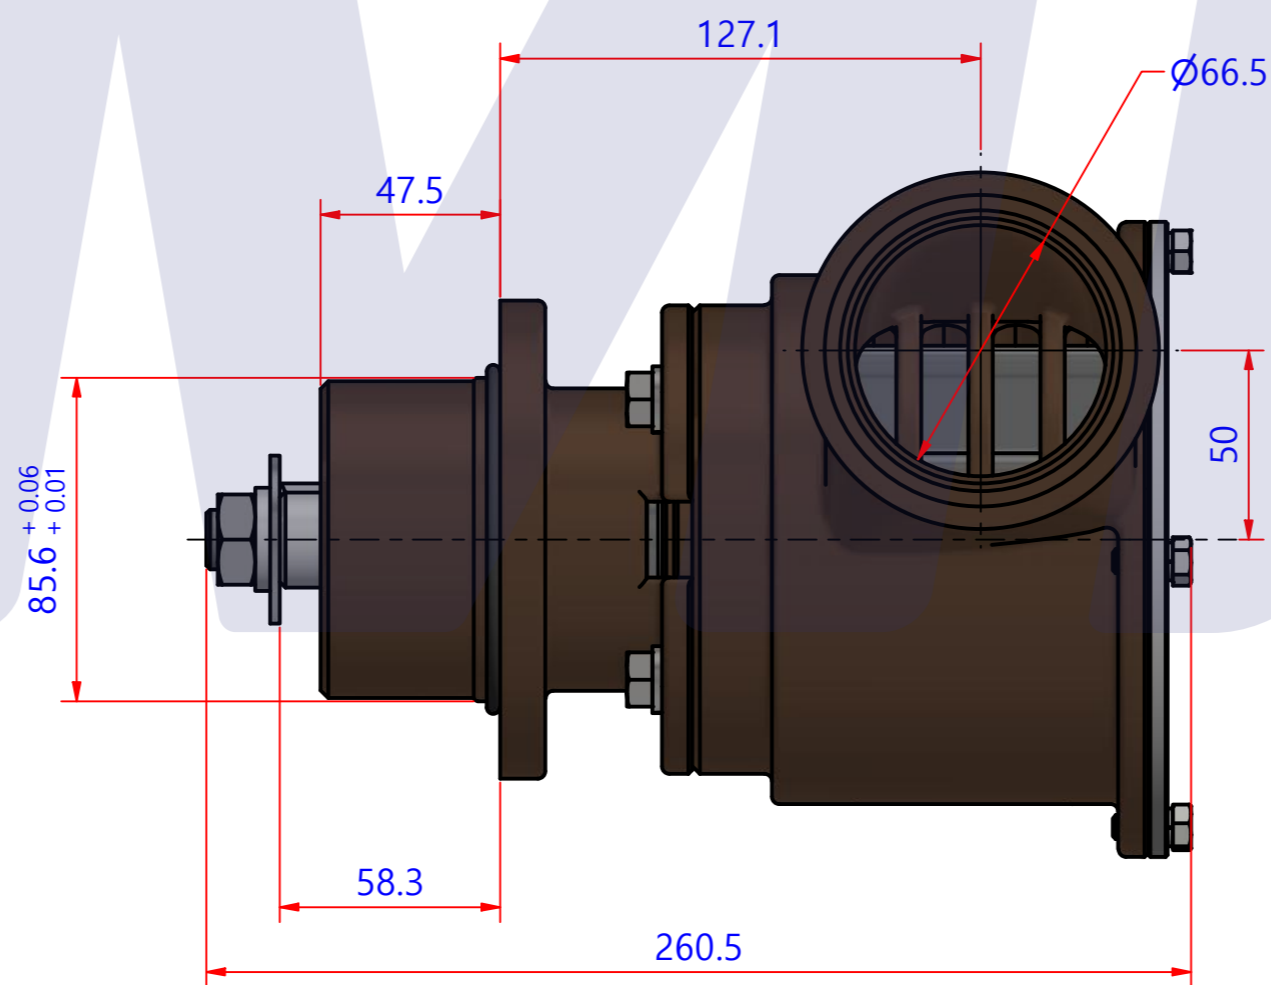

부품 리스트					
항목	수량	부품번호	주제	재질	설명
1	1	PUA0090	PUMP ASSY		JPR-G6500

Drawing by	Checked by	Approved by - date	Model Name	Date	Scale
	Y.D. JEON		JPR-G6500	2013-02-14	1:1
			PUMP ASSY		
			PART NUMBER	Edition	Sheet
			PUA0090(0)	0	A2

품 번	PUA0090
품 명	JPR-G6500

A: MAJOR KIT B: MINOR KIT C: CAM SET D: M-SEAL SET E: IMPELLER KIT

No.	QTY	PART NUMBER	PART NAME	A (JSK0079)	B (JSM0004)	C (CAMSET0019)	D (MCSSET0007)	E (JIKJMP054)
1	1	BER0005	BEARING	X				
2	1	BER0020	BEARING	X				
3	1	BOL0022	NUT					
4	4	BOL0035	SPRING WASHER	X	X			
5	4	BOL0038	SPRING WASHER					
6	4	BOL0089	HEX BOLT					
7	1	BOL0102	FLAT WASHER					
8	1	BOL0103	SPRING WASHER					
9	4	BOL010501	HEX BOLT	X	X			
10	1	CAM0019	CAM	X	X	X		
11	1	COV001201	COVER	X	X			
12	1	9000-01	RUBBER IMPELLER	X	X			X
13	1	KEY0026	KEY	X				
14	1	MCS0010	CERAMIC	X	X		X	
15	1	MCS0014	CARBON	X	X		X	
16	1	ORG0047	O-RING	X	X			X
17	1	ORG0048	O-RING	X				
18	1	PBC0155	PUMP CASING / BER					
19	1	PBC0156	PUMP CASING / IMP					
20	1	PIN0008	PIN					
21	1	RET001301	RETAINER	X				
22	1	SHA0091	SHAFT	X				
23	1	SLI0003	SLINGER	X				
24	1	SNP0008	SNAP-RING	X	X		X	
25	1	SNP0013	SNAP-RING	X				
26	1	WER0011	WEAR PLATE	X	X			

PART LIST					
No.	QTY	PART NUMBER	PART NAME	MAT	DESCRIPTION
1	1	PUA0090	PUMP ASSY		JPR-G6500

Drawing by	Checked by	Approved by - date	Model Name	Date	Scale
강 명진	Y.D. JEON		JPR-G6500	2013-07-29	1:1
			PUMP PART'S VIEW		
			PART NUMBER	Edition	Sheet
			PUA0090(0)	0	A2