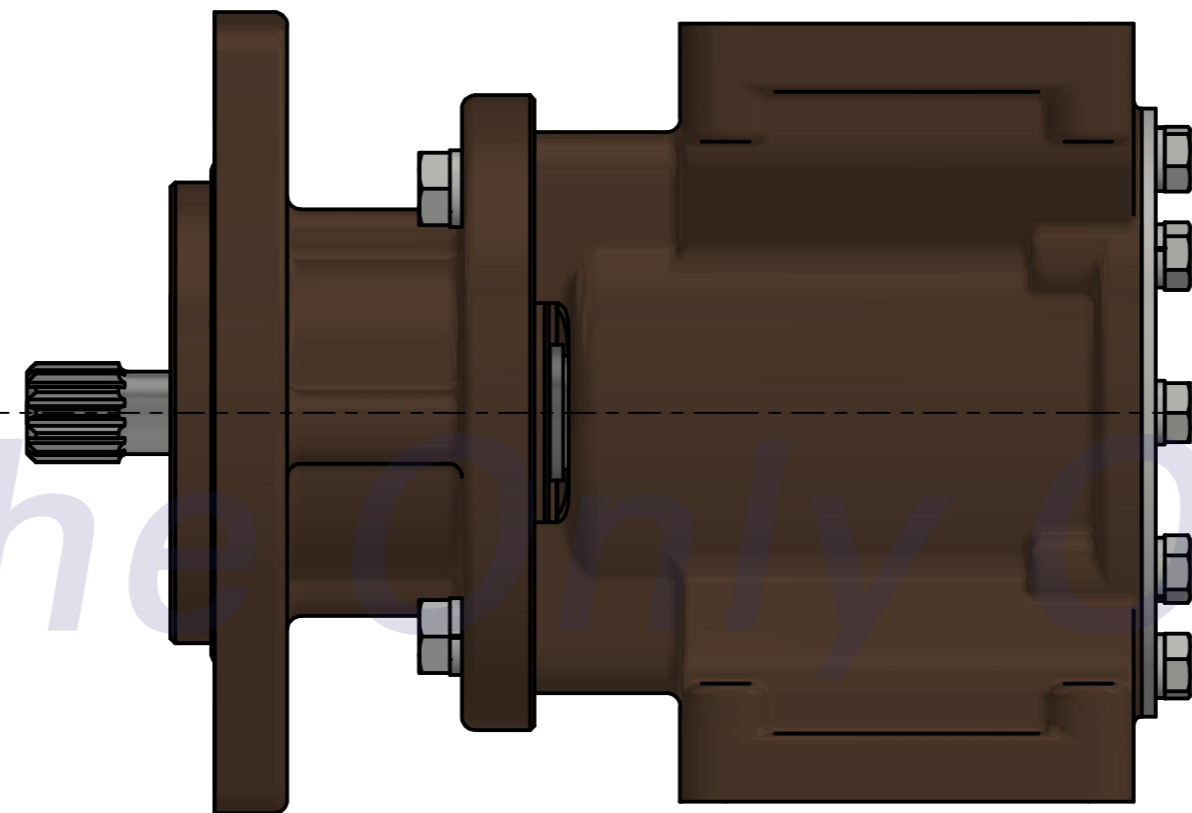

부품 리스트					
항목	수량	부품번호	주제	재질	설명
1	1	PUA0099	PUMP ASSY		JPR-JD60IF

Drawing by	Checked by	Approved by - date	Model Name	Date	Scale
강 명진	Y.D. JEON		JPR-JD60IF	2014-02-20	1 : 1
			PUMA ASSY		
			PART NUMBER	Edition	Sheet
			PUA0099(0)	0	A2

PART No.	PUA0099
NAME	JPR-JD60IF

A: MAJOR KIT B: MINOR KIT C: CAM SET D: M-SEAL SET E: IMPELLER KIT

No.	QTY	PART NUMBER	PART NAME	A (JSK0084)	B (JSM0027)	C (CAMSET0032)	D (MCSSET0019)	E (JIKJMP048)
1	2	BER0052	BEARING	X				
2	5	BOL0007	HEX BOLT	X	X			
3	3	BOL0012	HEX BOLT					
4	5	BOL0036	SPRING WASHER	X	X			
5	3	BOL0038	SPRING WASHER					
6	1	CAM0032	CAM	X	X	X		
7	1	COV0038	COVER	X	X			
8	1	COV0041	BER COVER	X				
9	1	8350-01	RUBBER IMPELLER	X	X			X
10	1	MCS0037	CARBON	X	X		X	
11	1	MCS003701	CERAMIC	X	X		X	
12	2	ORG0043	QUAD-RING	X	X	X (1)		X (1)
13	1	ORG0054	V-RING	X				
14	1	ORG0055	O-RING	X				
15	1	PBC0166	PUMP CASING /IMP					
16	1	PBC0174	PUMP CASING					
17	1	PIN0007	PIN					
18	1	RET0042	RETAINER	X				
19	1	SHA0096	SHAFT	X				
20	1	SNP0008	SNAP-RING	X	X		X	
21	1	SNP0013	SNAP-RING	X				
22	1	SPC0012	SHIM	X	X		X	
23	1	WER0020	WEAR PLATE	X	X			

PART LIST					
No.	QTY	PART NUMBER	PART NAME	MAT	DESCRIPTION
1	1	PUA0099	PUMP ASSY		JPR-JD60IF

Drawing by	Checked by	Approved by - date	Model Name	Date	Scale
강 명진	Y.D. JEON		JPR-JD60IF	2014-04-08	1 : 1
			PUMP PART'S VIEW		
			PART NUMBER	Edition	Sheet
			PUA0099(0)	0	A2