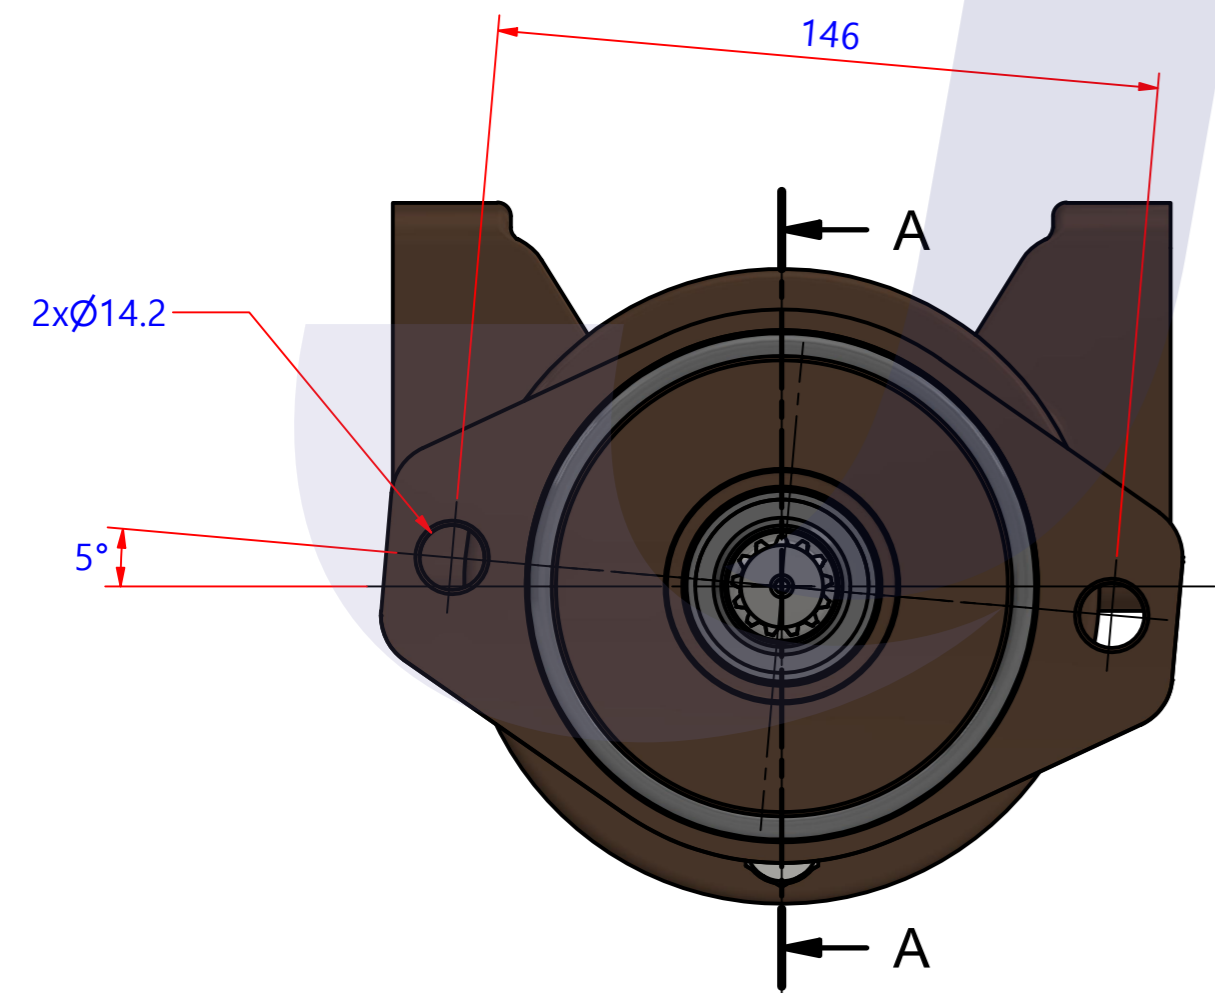

부품 리스트					
항목	수량	부품번호	주제	재질	설명
1	1	PUA0099	PUMP ASSY		JPR-JD60IF

Drawing by	Checked by	Approved by - date	Model Name	Date	Scale
강 명진	Y.D. JEON		JPR-JD60IF	2014-02-20	1 : 1
			PUMA ASSY		
			PART NUMBER	Edition	Sheet
			PUA0099(0)	0	A2

PART No.	PUA0099
NAME	JPR-JD60IF

A: MAJOR KIT B: MINOR KIT C: CAM SET D: M-SEAL SET E: IMPELLER KIT

No.	QTY	PART NUMBER	PART NAME	A (JSK0084)	B (JSM0027)	C (CAMSET0032)	D (MCSSET0019)	E (JIKJMP048)
1	2	BER0052	BEARING	X				
2	5	BOL0007	HEX BOLT	X	X			
3	3	BOL0012	HEX BOLT					
4	5	BOL0036	SPRING WASHER	X	X			
5	3	BOL0038	SPRING WASHER					
6	1	CAM0032	CAM	X	X	X		
7	1	COV0038	COVER	X	X			
8	1	COV0041	BER COVER	X				
9	1	8350-01	RUBBER IMPELLER	X	X			X
10	1	MCS0037	CARBON	X	X		X	
11	1	MCS003701	CERAMIC	X	X		X	
12	2	ORG0043	QUAD-RING	X	X	X (1)		X (1)
13	1	ORG0054	V-RING	X				
14	1	ORG0055	O-RING	X				
15	1	PBC0166	PUMP CASING /IMP					
16	1	PBC0174	PUMP CASING					
17	1	PIN0007	PIN					
18	1	RET0042	RETAINER	X				
19	1	SHA0096	SHAFT	X				
20	1	SNP0008	SNAP-RING	X	X		X	
21	1	SNP0013	SNAP-RING	X				
22	1	SPC0012	SHIM	X	X		X	
23	1	WER0020	WEAR PLATE	X	X			

PART LIST					
No.	QTY	PART NUMBER	PART NAME	MAT	DESCRIPTION
1	1	PUA0099	PUMP ASSY		JPR-JD60IF

Drawing by	Checked by	Approved by - date	Model Name	Date	Scale
강 명진	Y.D. JEON		JPR-JD60IF	2014-04-08	1 : 1
			PUMP PART'S VIEW		
			PART NUMBER	Edition	Sheet
			PUA0099(0)	0	A2