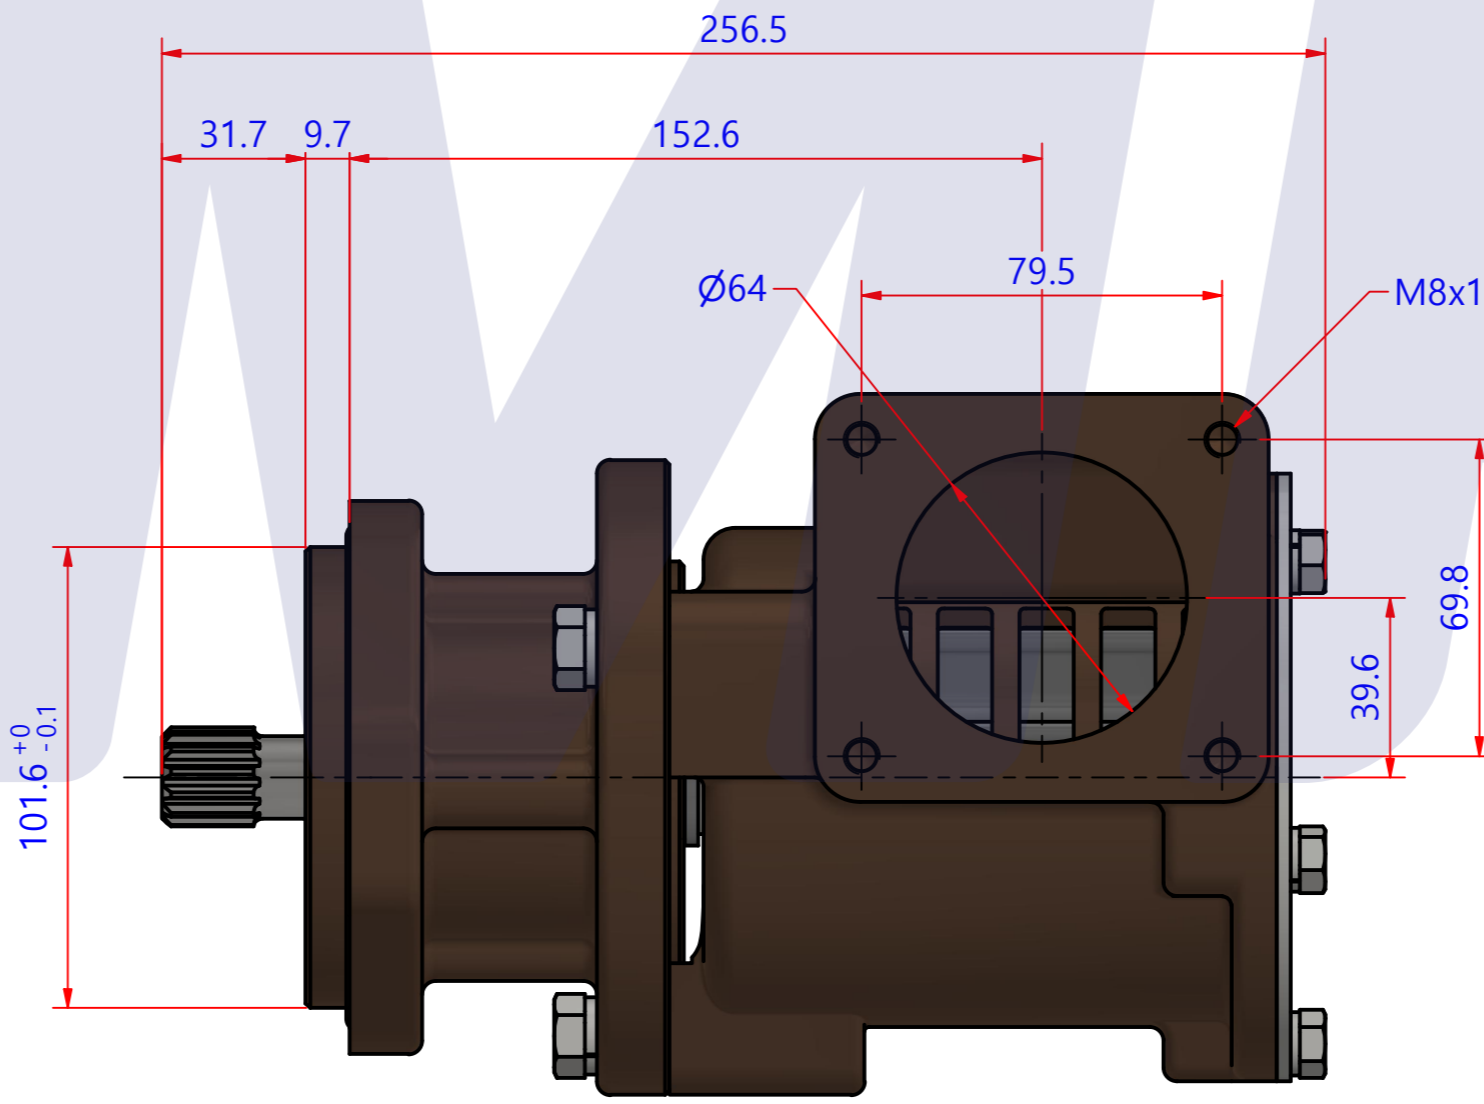

부품 리스트					
항목	수량	부품번호	주제	재질	설명
1	1	PUA0099	PUMP ASSY		JPR-JD60IF

Drawing by	Checked by	Approved by - date	Model Name	Date	Scale
강 명진	Y.D. JEON		JPR-JD60IF	2014-02-20	1 : 1
			PUMA ASSY		
			PART NUMBER	Edition	Sheet
			PUA0099(0)	0	A2

PART No.	PUA0099
NAME	JPR-JD60IF

A: MAJOR KIT B: MINOR KIT C: CAM SET D: M-SEAL SET E: IMPELLER KIT

No.	QTY	PART NUMBER	PART NAME	A (JSK0084)	B (JSM0027)	C (CAMSET0032)	D (MCSSET0019)	E (JIKJMP048)
1	2	BER0052	BEARING	X				
2	5	BOL0007	HEX BOLT	X	X			
3	3	BOL0012	HEX BOLT					
4	5	BOL0036	SPRING WASHER	X	X			
5	3	BOL0038	SPRING WASHER					
6	1	CAM0032	CAM	X	X	X		
7	1	COV0038	COVER	X	X			
8	1	COV0041	BER COVER	X				
9	1	8350-01	RUBBER IMPELLER	X	X			X
10	1	MCS0037	CARBON	X	X		X	
11	1	MCS003701	CERAMIC	X	X		X	
12	2	ORG0043	QUAD-RING	X	X	X (1)		X (1)
13	1	ORG0054	V-RING	X				
14	1	ORG0055	O-RING	X				
15	1	PBC0166	PUMP CASING /IMP					
16	1	PBC0174	PUMP CASING					
17	1	PIN0007	PIN					
18	1	RET0042	RETAINER	X				
19	1	SHA0096	SHAFT	X				
20	1	SNP0008	SNAP-RING	X	X		X	
21	1	SNP0013	SNAP-RING	X				
22	1	SPC0012	SHIM	X	X		X	
23	1	WER0020	WEAR PLATE	X	X			

PART LIST					
No.	QTY	PART NUMBER	PART NAME	MAT	DESCRIPTION
1	1	PUA0099	PUMP ASSY		JPR-JD60IF

Drawing by	Checked by	Approved by - date	Model Name	Date	Scale
강 명진	Y.D. JEON		JPR-JD60IF	2014-04-08	1 : 1
			PUMP PART'S VIEW		
			PART NUMBER	Edition	Sheet
			PUA0099(0)	0	A2