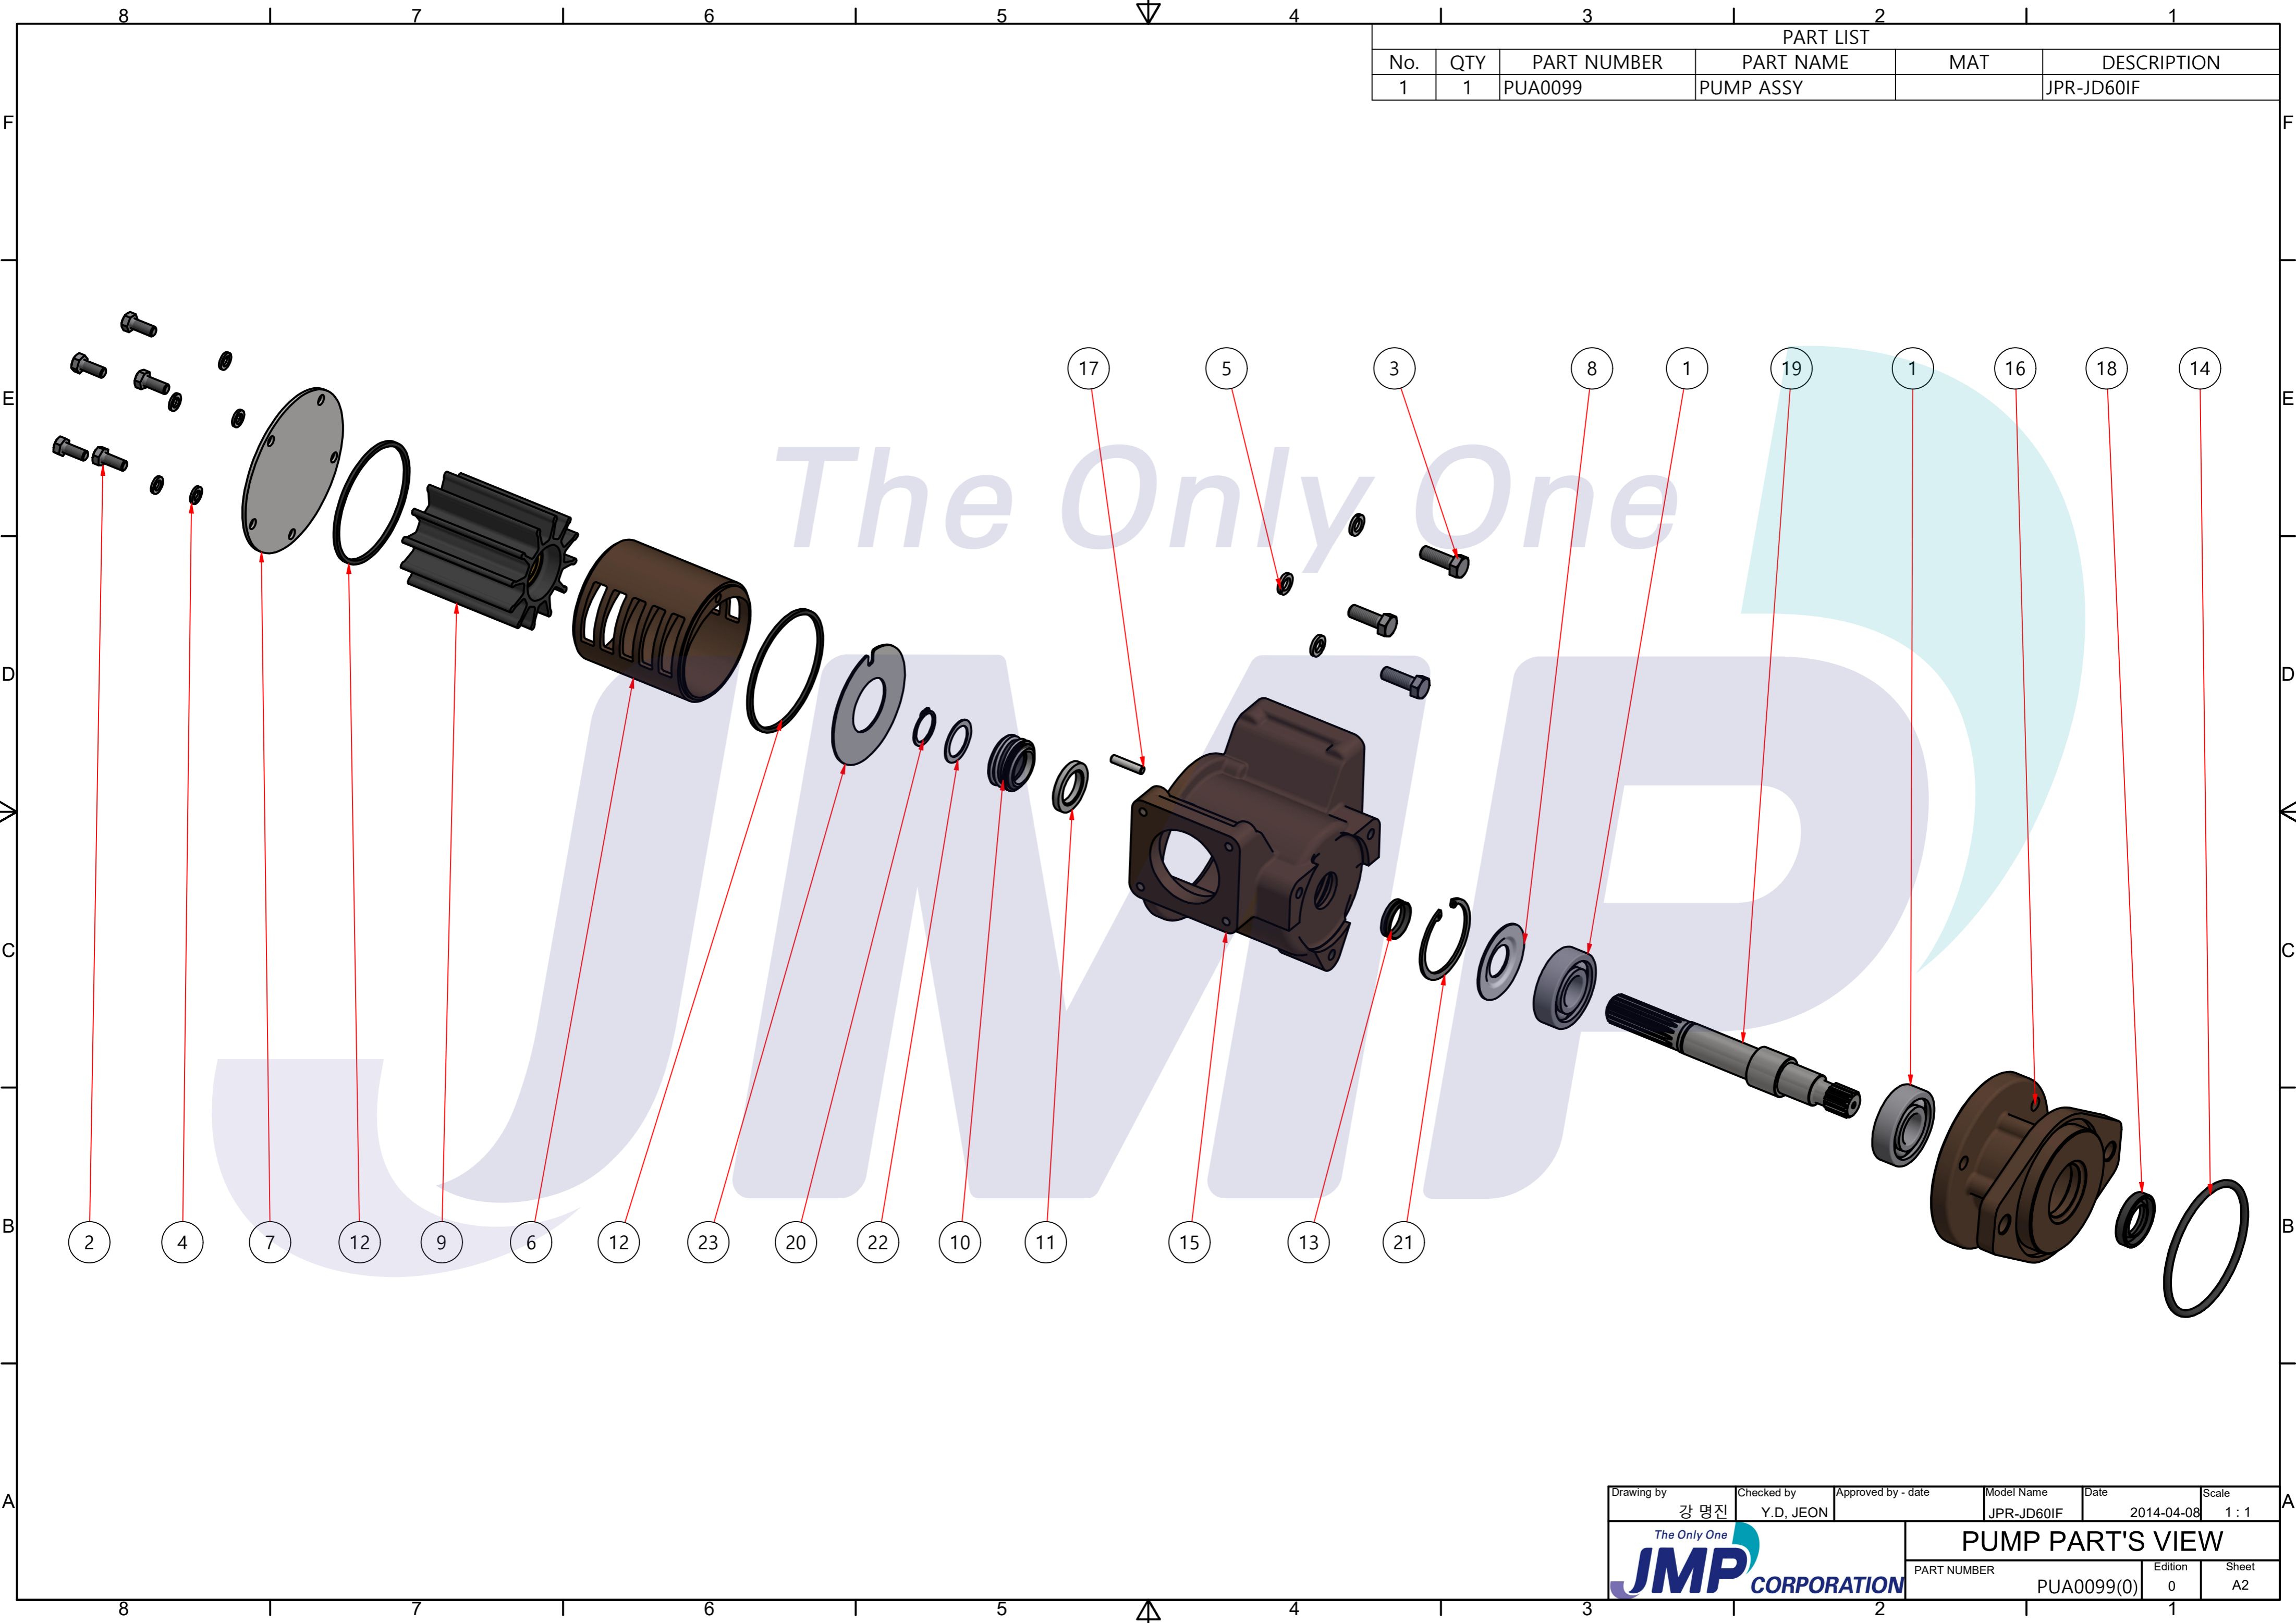

부품 리스트					
항목	수량	부품번호	주제	재질	설명
1	1	PUA0099	PUMP ASSY		JPR-JD60IF

Drawing by	Checked by	Approved by - date	Model Name	Date	Scale
강 명진	Y.D. JEON		JPR-JD60IF	2014-02-20	1 : 1
			PUMA ASSY		
			PART NUMBER	Edition	Sheet
			PUA0099(0)	0	A2

PART No.	PUA0099
NAME	JPR-JD60IF

A: MAJOR KIT B: MINOR KIT C: CAM SET D: M-SEAL SET E: IMPELLER KIT

No.	QTY	PART NUMBER	PART NAME	A (JSK0084)	B (JSM0027)	C (CAMSET0032)	D (MCSSET0019)	E (JIKJMP048)
1	2	BER0052	BEARING	X				
2	5	BOL0007	HEX BOLT	X	X			
3	3	BOL0012	HEX BOLT					
4	5	BOL0036	SPRING WASHER	X	X			
5	3	BOL0038	SPRING WASHER					
6	1	CAM0032	CAM	X	X	X		
7	1	COV0038	COVER	X	X			
8	1	COV0041	BER COVER	X				
9	1	8350-01	RUBBER IMPELLER	X	X			X
10	1	MCS0037	CARBON	X	X		X	
11	1	MCS003701	CERAMIC	X	X		X	
12	2	ORG0043	QUAD-RING	X	X	X (1)		X (1)
13	1	ORG0054	V-RING	X				
14	1	ORG0055	O-RING	X				
15	1	PBC0166	PUMP CASING /IMP					
16	1	PBC0174	PUMP CASING					
17	1	PIN0007	PIN					
18	1	RET0042	RETAINER	X				
19	1	SHA0096	SHAFT	X				
20	1	SNP0008	SNAP-RING	X	X		X	
21	1	SNP0013	SNAP-RING	X				
22	1	SPC0012	SHIM	X	X		X	
23	1	WER0020	WEAR PLATE	X	X			

PART LIST					
No.	QTY	PART NUMBER	PART NAME	MAT	DESCRIPTION
1	1	PUA0099	PUMP ASSY		JPR-JD60IF

Drawing by	Checked by	Approved by - date	Model Name	Date	Scale
강 명진	Y.D. JEON		JPR-JD60IF	2014-04-08	1 : 1
			PUMP PART'S VIEW		
			PART NUMBER	Edition	Sheet
			PUA0099(0)	0	A2