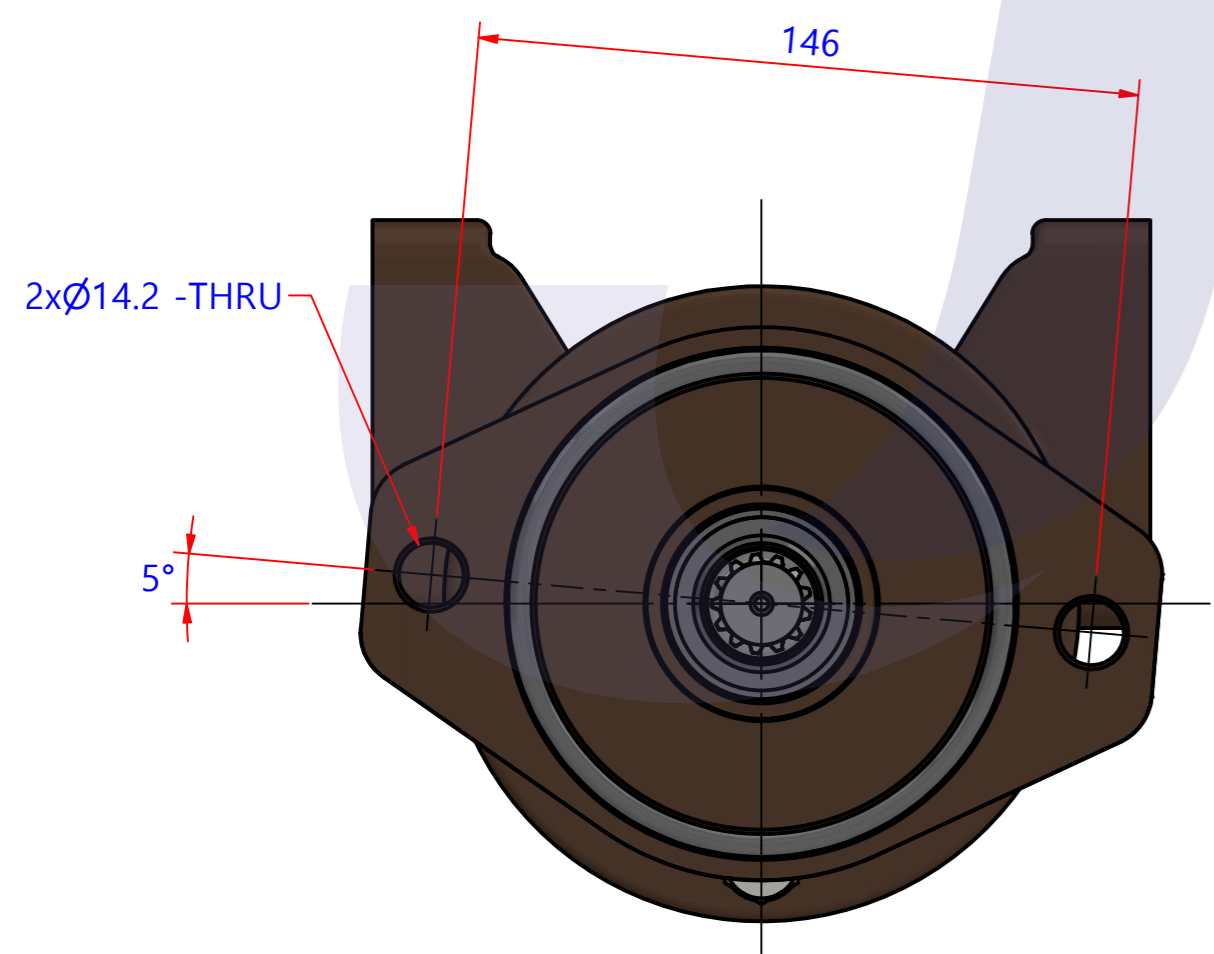

부품 리스트					
항목	수량	부품번호	주제	재질	설명
1	1	PUA0214	PUMP ASSY		JPR-JD60IF2

Drawing by C.H HWANG	Checked by C.I. JEON	Approved by - date	Model Name JPR-JD60IF2	Date 2020-10-19	Scale 0.6:1
		PUMA ASSY			
		PART NUMBER PUA0214(0)	Edition 0	Sheet A2	

PART No.	PUA0214
NAME	JPR-JD60IF2

A: MAJOR KIT B: MINOR KIT C: CAM SET D: M-SEAL SET E: IMPELLER KIT

No.	QTY	PART NUMBER	PART NAME	A (JSK0080)	B (JSM0023)	C (CAMSET0032)	D (MCSSET0019)	E (JIKJMP049)
1	2	BER0052	BEARING	X				
2	5	BOL0007	HEX BOLT	X	X			
3	3	BOL0012	HEX BOLT					
4	5	BOL0036	SPRING WASHER	X	X			
5	3	BOL0038	SPRING WASHER					
6	1	CAM0032	CAM	X	X	X		
7	1	COV0038	COVER	X	X			
8	1	COV0041	BER COVER	X				
9	1	8359-01	RUBBER IMPELLER	X	X			X
10	1	MCS0037	CARBON	X	X		X	
11	1	MCS003701	CERAMIC	X	X		X	
12	2	ORG0043	QUAD-RING	X	X	X (1)		X (1)
13	1	ORG0054	V-RING	X				
14	1	ORG0055	O-RING	X				
15	1	PBC0166	PUMP CASING / IMP					
16	1	PBC0174	PUMP CASING / BER					
17	1	PIN0007	PIN					
18	1	RET0042	RETAINER	X				
19	1	SHA0093	SHAFT	X				
20	1	SNP0008	SNAP-RING	X	X		X	
21	1	SNP0013	SNAP-RING	X				
22	1	SPC0012	SHIM	X	X		X	
23	1	WER0020	WEAR PLATE	X	X			

부품 리스트					
항목	수량	부품번호	주제	재질	설명
1	1	PUA0214	PUMP ASSY		JPR-JD60IF2

Drawing by C.H HWANG	Checked by C.I, JEON	Approved by - date	Model Name JPR-JD60IF2	Date 2020-10-19	Scale 0.31:1
			PUMP PARTS VIEW		
			PART NUMBER PUA0214(0)	Edition 0	Sheet A2