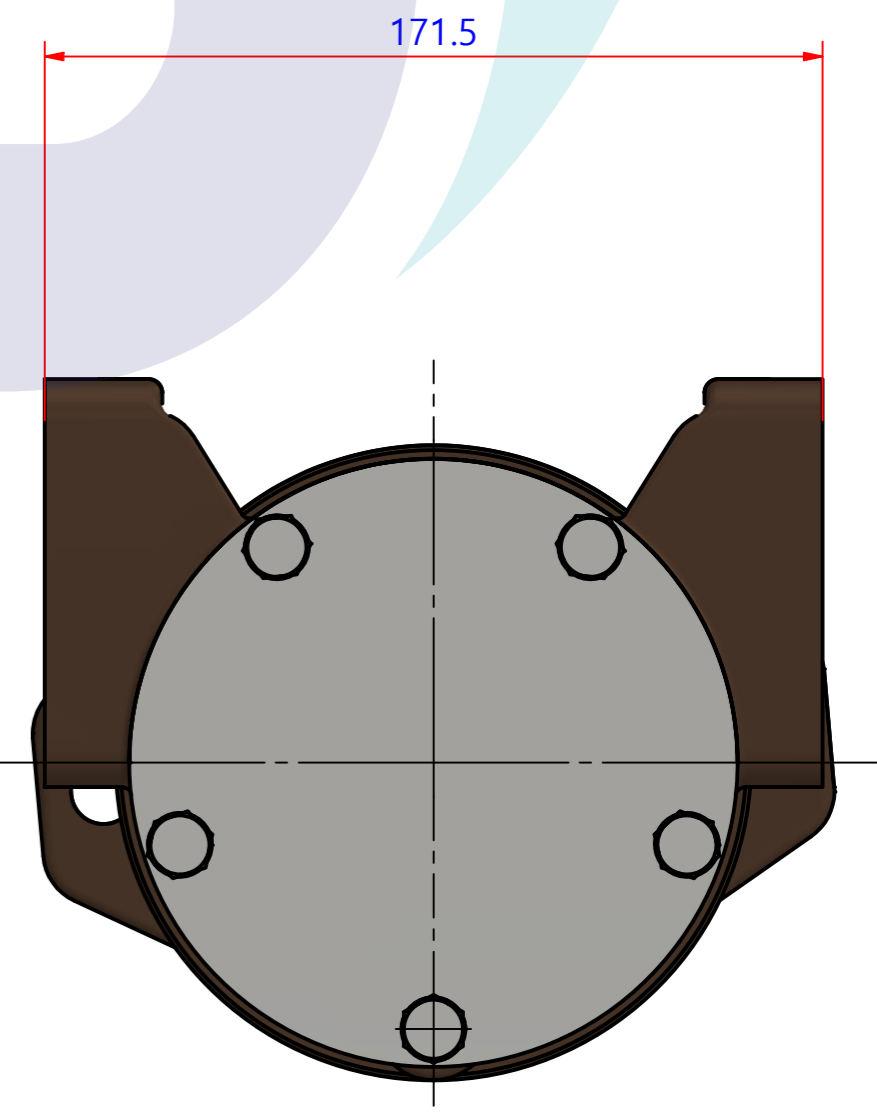

부품 리스트					
항목	수량	부품번호	주제	재질	설명
1	1	PUA0214	PUMP ASSY		JPR-JD60IF2

Drawing by C.H HWANG	Checked by C.I. JEON	Approved by - date	Model Name JPR-JD60IF2	Date 2020-10-19	Scale 0.6:1
		PUMA ASSY			
		PART NUMBER PUA0214(0)	Edition 0	Sheet A2	

PART No.	PUA0214
NAME	JPR-JD60IF2

A: MAJOR KIT B: MINOR KIT C: CAM SET D: M-SEAL SET E: IMPELLER KIT

No.	QTY	PART NUMBER	PART NAME	A (JSK0080)	B (JSM0023)	C (CAMSET0032)	D (MCSSET0019)	E (JIKJMP049)
1	2	BER0052	BEARING	X				
2	5	BOL0007	HEX BOLT	X	X			
3	3	BOL0012	HEX BOLT					
4	5	BOL0036	SPRING WASHER	X	X			
5	3	BOL0038	SPRING WASHER					
6	1	CAM0032	CAM	X	X	X		
7	1	COV0038	COVER	X	X			
8	1	COV0041	BER COVER	X				
9	1	8359-01	RUBBER IMPELLER	X	X			X
10	1	MCS0037	CARBON	X	X		X	
11	1	MCS003701	CERAMIC	X	X		X	
12	2	ORG0043	QUAD-RING	X	X	X (1)		X (1)
13	1	ORG0054	V-RING	X				
14	1	ORG0055	O-RING	X				
15	1	PBC0166	PUMP CASING / IMP					
16	1	PBC0174	PUMP CASING / BER					
17	1	PIN0007	PIN					
18	1	RET0042	RETAINER	X				
19	1	SHA0093	SHAFT	X				
20	1	SNP0008	SNAP-RING	X	X		X	
21	1	SNP0013	SNAP-RING	X				
22	1	SPC0012	SHIM	X	X		X	
23	1	WER0020	WEAR PLATE	X	X			

부품 리스트					
항목	수량	부품번호	주제	재질	설명
1	1	PUA0214	PUMP ASSY		JPR-JD60IF2

Drawing by C.H HWANG	Checked by C.I, JEON	Approved by - date	Model Name JPR-JD60IF2	Date 2020-10-19	Scale 0.31:1
			PUMP PARTS VIEW		
			PART NUMBER PUA0214(0)	Edition 0	Sheet A2