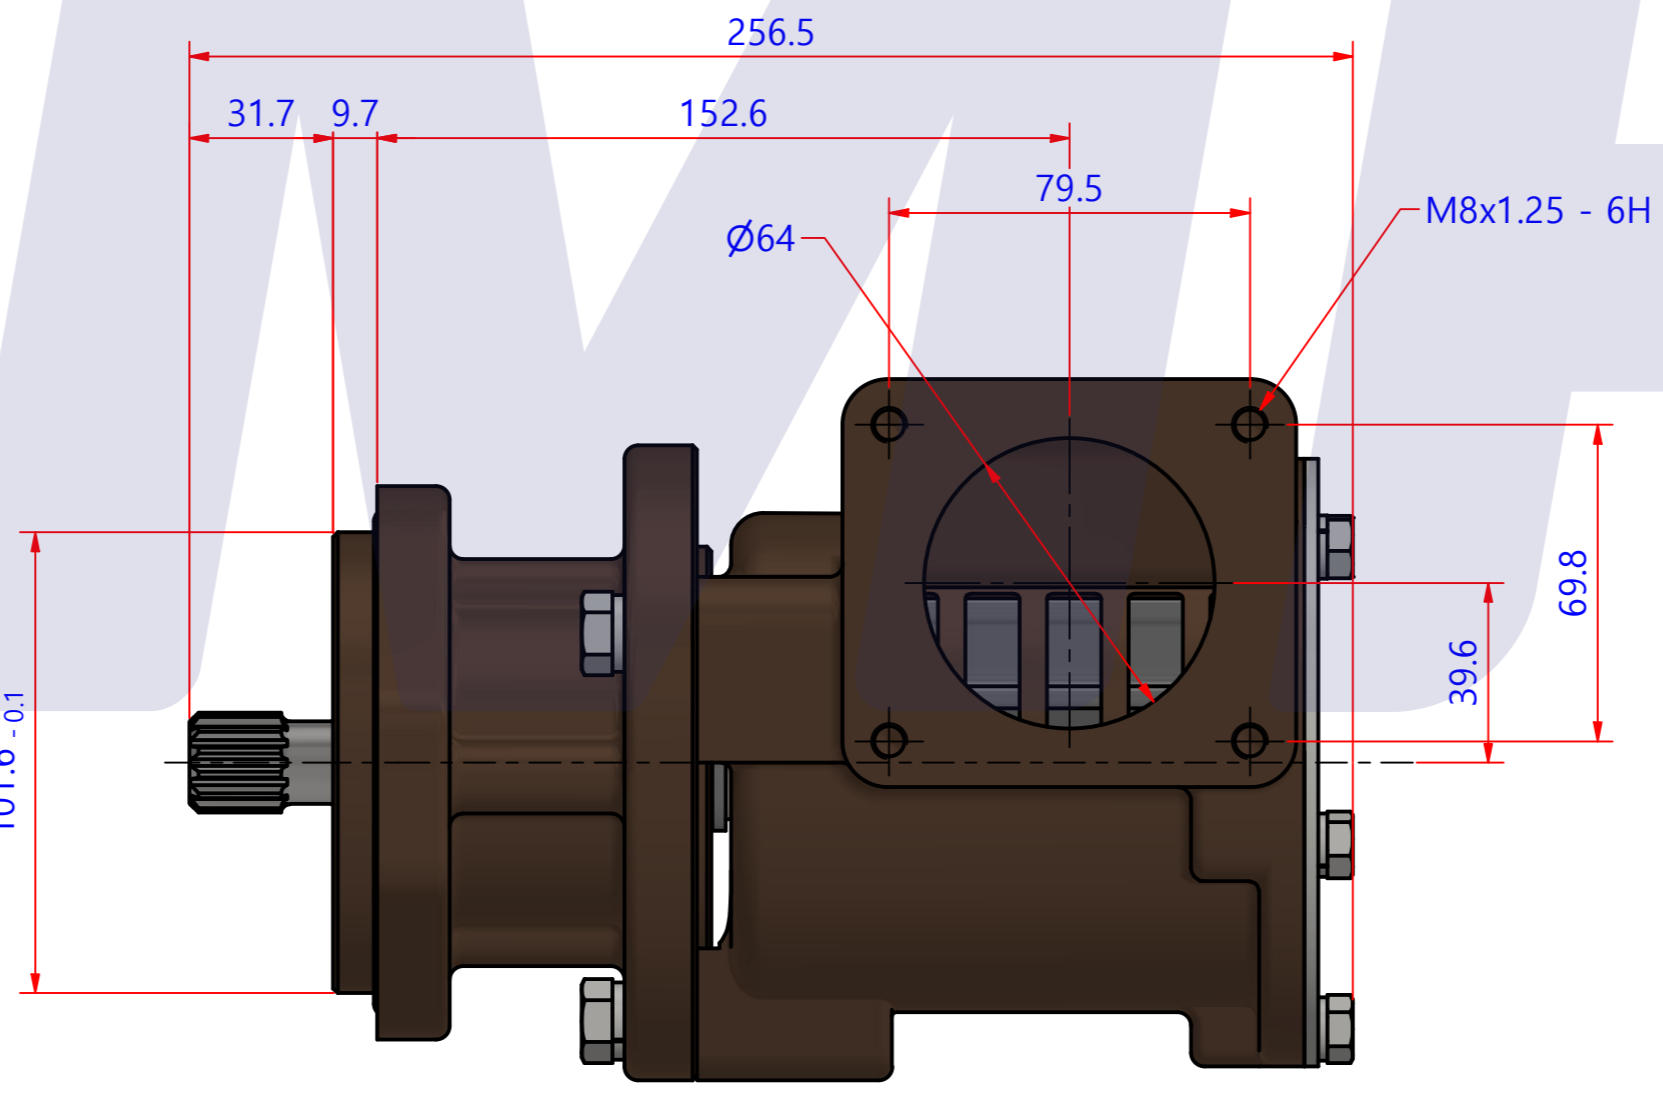

부품 리스트					
항목	수량	부품번호	주제	재질	설명
1	1	PUA0214	PUMP ASSY		JPR-JD60IF2

Drawing by C.H HWANG	Checked by C.I. JEON	Approved by - date	Model Name JPR-JD60IF2	Date 2020-10-19	Scale 0.6:1
		PUMA ASSY			
		PART NUMBER PUA0214(0)	Edition 0	Sheet A2	

PART No.	PUA0214
NAME	JPR-JD60IF2

A: MAJOR KIT B: MINOR KIT C: CAM SET D: M-SEAL SET E: IMPELLER KIT

No.	QTY	PART NUMBER	PART NAME	A (JSK0080)	B (JSM0023)	C (CAMSET0032)	D (MCSSET0019)	E (JIKJMP049)
1	2	BER0052	BEARING	X				
2	5	BOL0007	HEX BOLT	X	X			
3	3	BOL0012	HEX BOLT					
4	5	BOL0036	SPRING WASHER	X	X			
5	3	BOL0038	SPRING WASHER					
6	1	CAM0032	CAM	X	X	X		
7	1	COV0038	COVER	X	X			
8	1	COV0041	BER COVER	X				
9	1	8359-01	RUBBER IMPELLER	X	X			X
10	1	MCS0037	CARBON	X	X		X	
11	1	MCS003701	CERAMIC	X	X		X	
12	2	ORG0043	QUAD-RING	X	X	X (1)		X (1)
13	1	ORG0054	V-RING	X				
14	1	ORG0055	O-RING	X				
15	1	PBC0166	PUMP CASING / IMP					
16	1	PBC0174	PUMP CASING / BER					
17	1	PIN0007	PIN					
18	1	RET0042	RETAINER	X				
19	1	SHA0093	SHAFT	X				
20	1	SNP0008	SNAP-RING	X	X		X	
21	1	SNP0013	SNAP-RING	X				
22	1	SPC0012	SHIM	X	X		X	
23	1	WER0020	WEAR PLATE	X	X			

부품 리스트					
항목	수량	부품번호	주제	재질	설명
1	1	PUA0214	PUMP ASSY		JPR-JD60IF2

Drawing by C.H HWANG	Checked by C.I, JEON	Approved by - date	Model Name JPR-JD60IF2	Date 2020-10-19	Scale 0.31:1
			PUMP PARTS VIEW		
			PART NUMBER PUA0214(0)	Edition 0	Sheet A2