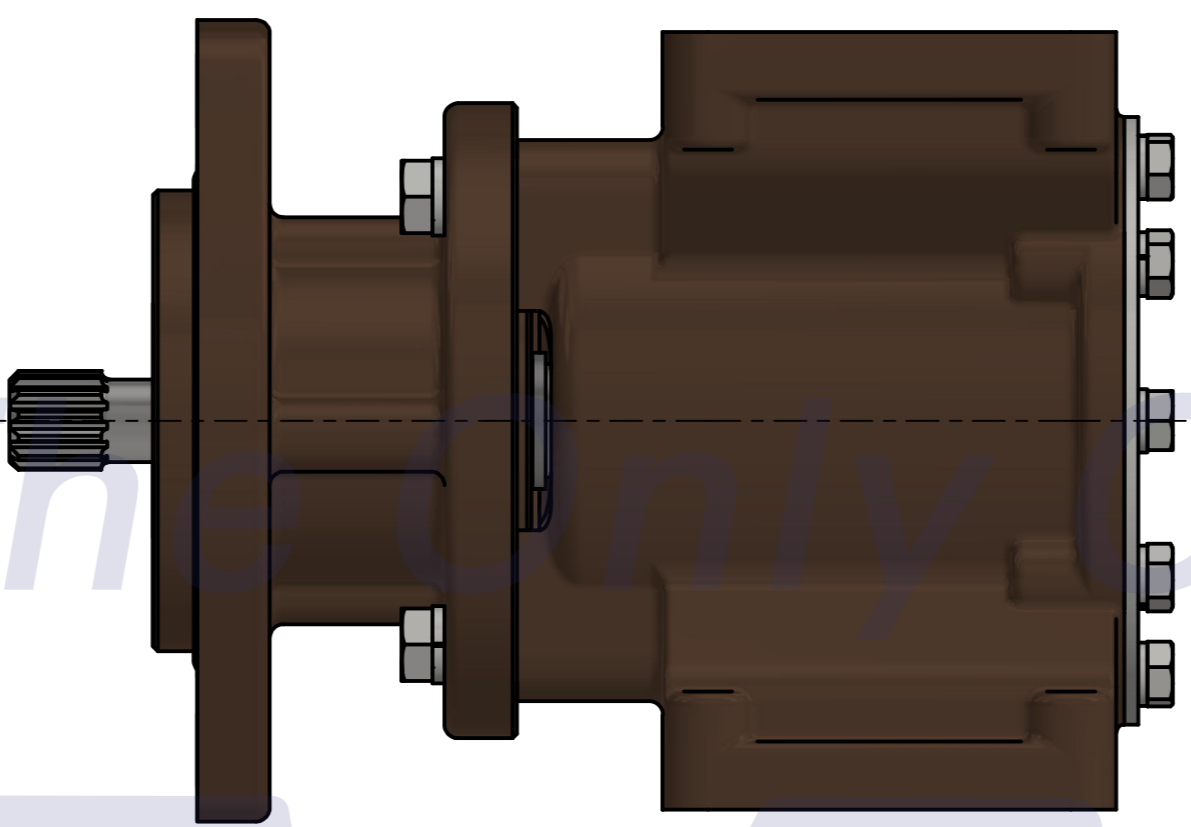

부품 리스트					
항목	수량	부품번호	주제	재질	설명
1	1	PUA0214	PUMP ASSY		JPR-JD60IF2

Drawing by C.H HWANG	Checked by C.I. JEON	Approved by - date	Model Name JPR-JD60IF2	Date 2020-10-19	Scale 0.6:1
		PUMA ASSY			
		PART NUMBER PUA0214(0)	Edition 0	Sheet A2	

PART No.	PUA0214
NAME	JPR-JD60IF2

A: MAJOR KIT B: MINOR KIT C: CAM SET D: M-SEAL SET E: IMPELLER KIT

No.	QTY	PART NUMBER	PART NAME	A (JSK0080)	B (JSM0023)	C (CAMSET0032)	D (MCSSET0019)	E (JIKJMP049)
1	2	BER0052	BEARING	X				
2	5	BOL0007	HEX BOLT	X	X			
3	3	BOL0012	HEX BOLT					
4	5	BOL0036	SPRING WASHER	X	X			
5	3	BOL0038	SPRING WASHER					
6	1	CAM0032	CAM	X	X	X		
7	1	COV0038	COVER	X	X			
8	1	COV0041	BER COVER	X				
9	1	8359-01	RUBBER IMPELLER	X	X			X
10	1	MCS0037	CARBON	X	X		X	
11	1	MCS003701	CERAMIC	X	X		X	
12	2	ORG0043	QUAD-RING	X	X	X (1)		X (1)
13	1	ORG0054	V-RING	X				
14	1	ORG0055	O-RING	X				
15	1	PBC0166	PUMP CASING / IMP					
16	1	PBC0174	PUMP CASING / BER					
17	1	PIN0007	PIN					
18	1	RET0042	RETAINER	X				
19	1	SHA0093	SHAFT	X				
20	1	SNP0008	SNAP-RING	X	X		X	
21	1	SNP0013	SNAP-RING	X				
22	1	SPC0012	SHIM	X	X		X	
23	1	WER0020	WEAR PLATE	X	X			

부품 리스트					
항목	수량	부품번호	주제	재질	설명
1	1	PUA0214	PUMP ASSY		JPR-JD60IF2

Drawing by C.H HWANG	Checked by C.I, JEON	Approved by - date	Model Name JPR-JD60IF2	Date 2020-10-19	Scale 0.31:1
			PUMP PARTS VIEW		
			PART NUMBER PUA0214(0)	Edition 0	Sheet A2