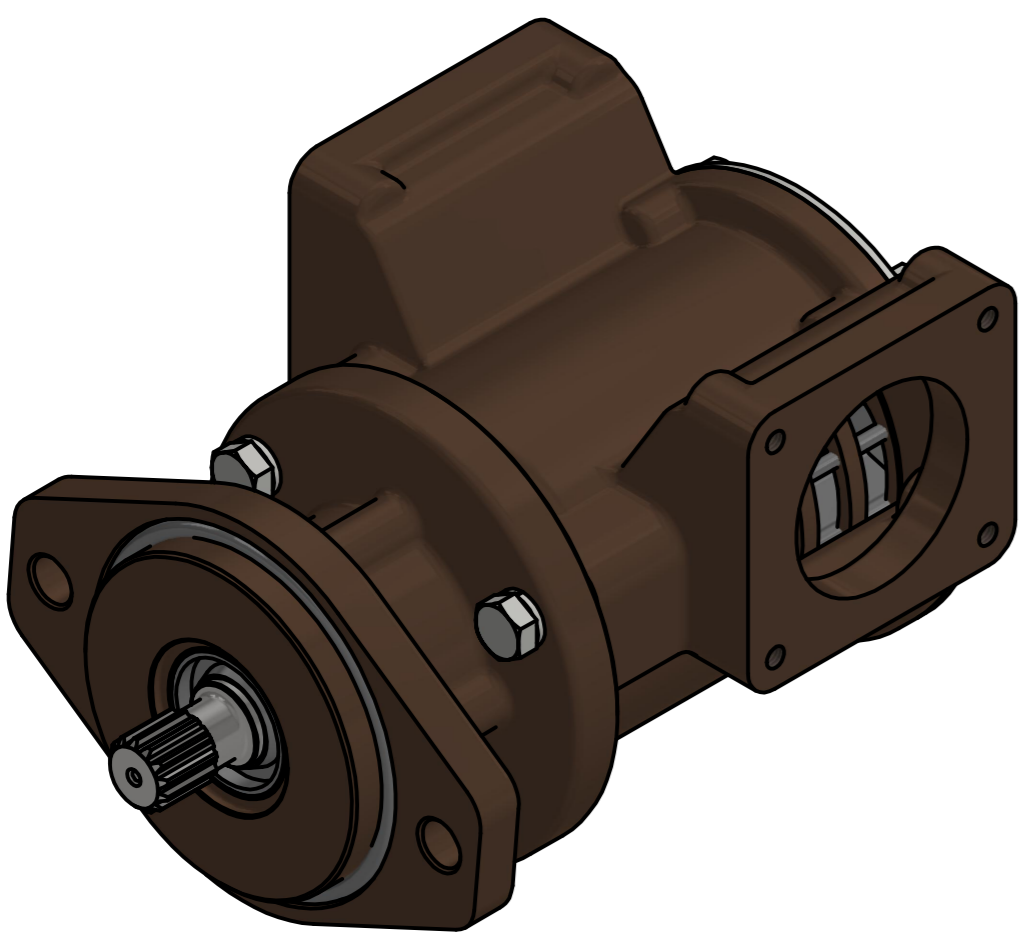

부품 리스트					
항목	수량	부품번호	주제	재질	설명
1	1	PUA0214	PUMP ASSY		JPR-JD60IF2

Drawing by C.H HWANG	Checked by C.I. JEON	Approved by - date	Model Name JPR-JD60IF2	Date 2020-10-19	Scale 0.6:1
		PUMA ASSY			
		PART NUMBER PUA0214(0)	Edition 0	Sheet A2	

PART No.	PUA0214
NAME	JPR-JD60IF2

A: MAJOR KIT B: MINOR KIT C: CAM SET D: M-SEAL SET E: IMPELLER KIT

No.	QTY	PART NUMBER	PART NAME	A (JSK0080)	B (JSM0023)	C (CAMSET0032)	D (MCSSET0019)	E (JIKJMP049)
1	2	BER0052	BEARING	X				
2	5	BOL0007	HEX BOLT	X	X			
3	3	BOL0012	HEX BOLT					
4	5	BOL0036	SPRING WASHER	X	X			
5	3	BOL0038	SPRING WASHER					
6	1	CAM0032	CAM	X	X	X		
7	1	COV0038	COVER	X	X			
8	1	COV0041	BER COVER	X				
9	1	8359-01	RUBBER IMPELLER	X	X			X
10	1	MCS0037	CARBON	X	X		X	
11	1	MCS003701	CERAMIC	X	X		X	
12	2	ORG0043	QUAD-RING	X	X	X (1)		X (1)
13	1	ORG0054	V-RING	X				
14	1	ORG0055	O-RING	X				
15	1	PBC0166	PUMP CASING / IMP					
16	1	PBC0174	PUMP CASING / BER					
17	1	PIN0007	PIN					
18	1	RET0042	RETAINER	X				
19	1	SHA0093	SHAFT	X				
20	1	SNP0008	SNAP-RING	X	X		X	
21	1	SNP0013	SNAP-RING	X				
22	1	SPC0012	SHIM	X	X		X	
23	1	WER0020	WEAR PLATE	X	X			

부품 리스트					
항목	수량	부품번호	주제	재질	설명
1	1	PUA0214	PUMP ASSY		JPR-JD60IF2

Drawing by C.H HWANG	Checked by C.I, JEON	Approved by - date	Model Name JPR-JD60IF2	Date 2020-10-19	Scale 0.31:1
			PUMP PARTS VIEW		
			PART NUMBER PUA0214(0)	Edition 0	Sheet A2