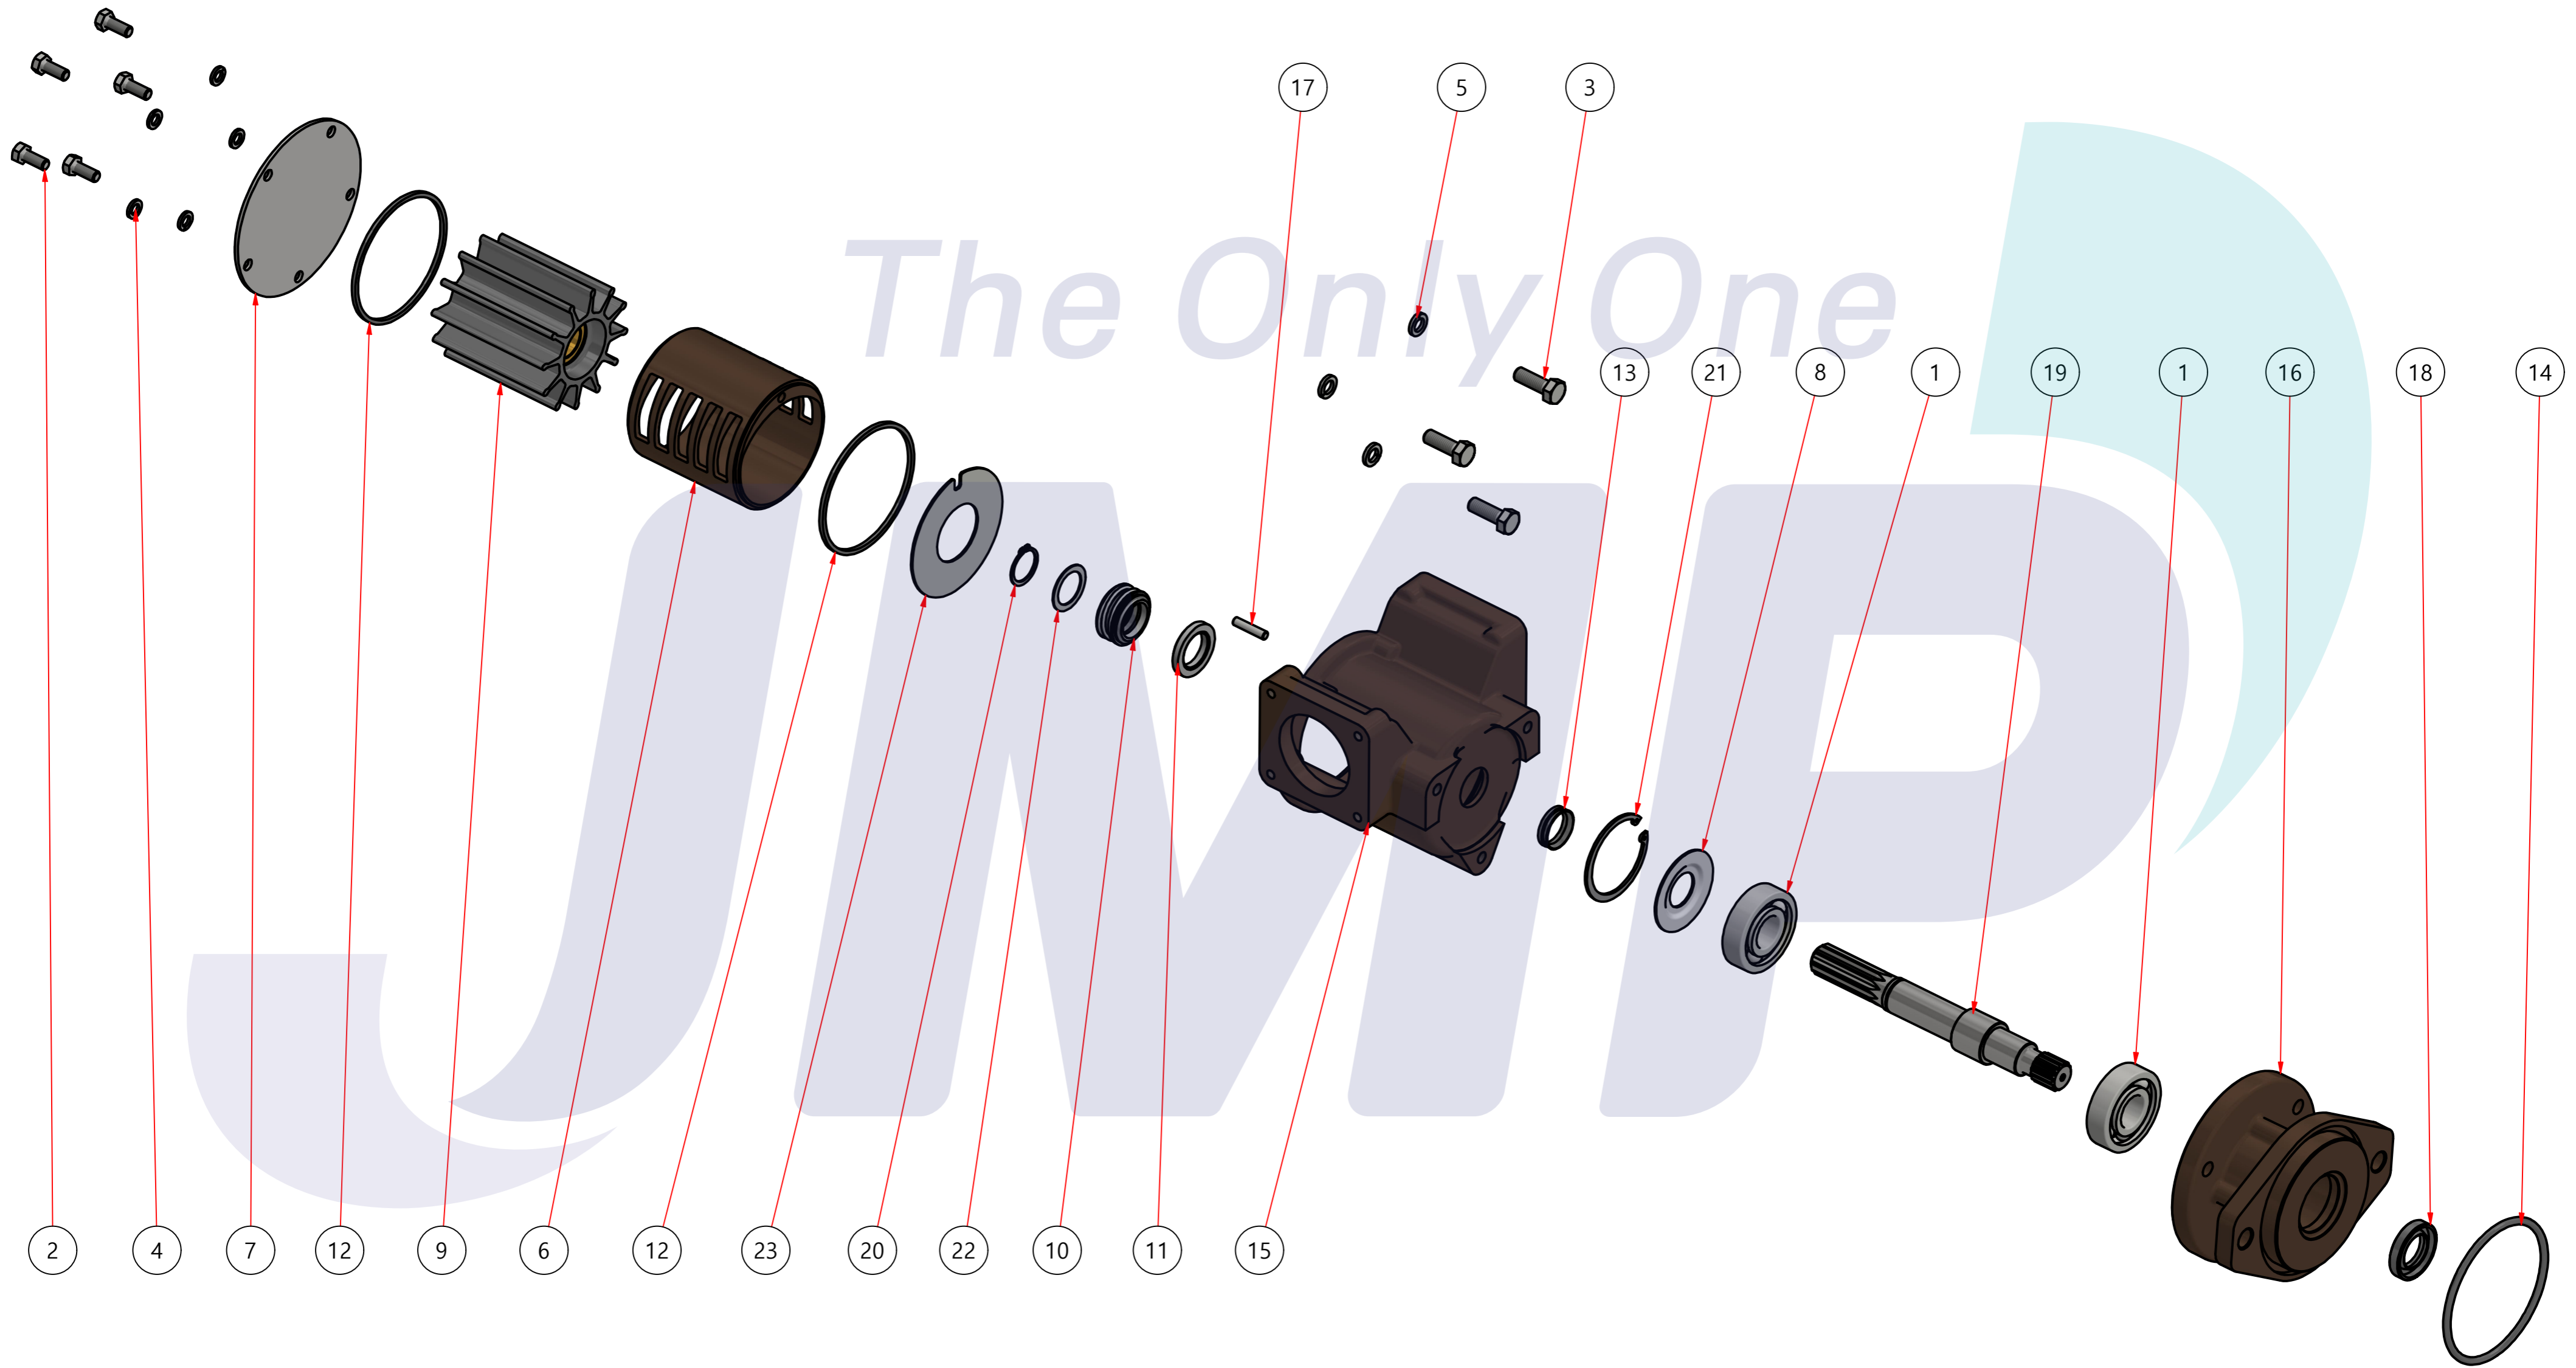

부품 리스트					
항목	수량	부품번호	주제	재질	설명
1	1	PUA0214	PUMP ASSY		JPR-JD60IF2

Drawing by C.H HWANG	Checked by C.I. JEON	Approved by - date	Model Name JPR-JD60IF2	Date 2020-10-19	Scale 0.6:1
		PUMA ASSY			
		PART NUMBER PUA0214(0)	Edition 0	Sheet A2	

PART No.	PUA0214
NAME	JPR-JD60IF2

A: MAJOR KIT B: MINOR KIT C: CAM SET D: M-SEAL SET E: IMPELLER KIT

No.	QTY	PART NUMBER	PART NAME	A (JSK0080)	B (JSM0023)	C (CAMSET0032)	D (MCSSET0019)	E (JIKJMP049)
1	2	BER0052	BEARING	X				
2	5	BOL0007	HEX BOLT	X	X			
3	3	BOL0012	HEX BOLT					
4	5	BOL0036	SPRING WASHER	X	X			
5	3	BOL0038	SPRING WASHER					
6	1	CAM0032	CAM	X	X	X		
7	1	COV0038	COVER	X	X			
8	1	COV0041	BER COVER	X				
9	1	8359-01	RUBBER IMPELLER	X	X			X
10	1	MCS0037	CARBON	X	X		X	
11	1	MCS003701	CERAMIC	X	X		X	
12	2	ORG0043	QUAD-RING	X	X	X (1)		X (1)
13	1	ORG0054	V-RING	X				
14	1	ORG0055	O-RING	X				
15	1	PBC0166	PUMP CASING / IMP					
16	1	PBC0174	PUMP CASING / BER					
17	1	PIN0007	PIN					
18	1	RET0042	RETAINER	X				
19	1	SHA0093	SHAFT	X				
20	1	SNP0008	SNAP-RING	X	X		X	
21	1	SNP0013	SNAP-RING	X				
22	1	SPC0012	SHIM	X	X		X	
23	1	WER0020	WEAR PLATE	X	X			

부품 리스트					
항목	수량	부품번호	주제	재질	설명
1	1	PUA0214	PUMP ASSY		JPR-JD60IF2

Drawing by C.H HWANG	Checked by C.I, JEON	Approved by - date	Model Name JPR-JD60IF2	Date 2020-10-19	Scale 0.31:1
			PUMP PARTS VIEW		
			PART NUMBER PUA0214(0)	Edition 0	Sheet A2