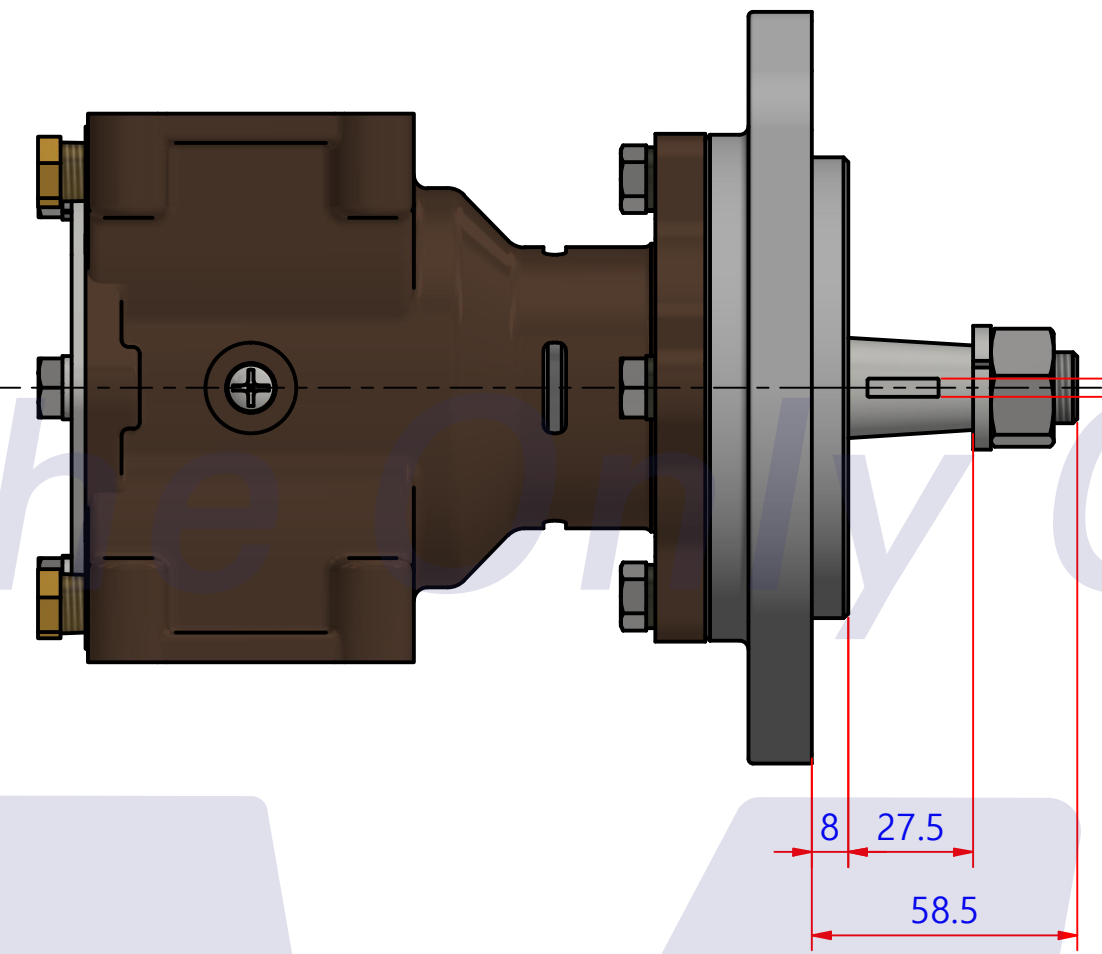

PART LIST					
No.	QTY	PART NUMBER	PART NAME	MAT	DESCRIPTION
1	1	PUA0160	PUMP ASSY		JPR-S7633

Drawing by M.J.KANG	Checked by C.I. JEON	Approved by - date	Model Name JPR-S7633	Date 2017-07-31	Scale 1:1
			PUMP ASSY		
			PART NUMBER PUA0160(0)	Edition 0	Sheet A2

PART No.	PUA0160
NAME	JPR-S7633

A: MAJOR KIT B: MINOR KIT C: CAM SET D: M-SEAL SET E: IMPELLER KIT

No.	QTY	PART NUMBER	PART NAME	A (JSK0133)	B (JSM0133)	C (CAMSET0031)	D (MCSSET0014)	E (JIKJMP035)
1	2	BER0039	BEARING	X				
2	3	BOL0006	HEX BOLT	X	X			
3	3	BOL0036	SPRING WASHER	X	X			
4	4	BOL0037	SPRING WASHER	X				
5	4	BOL0059	HEX BOLT	X				
6	1	BOL0099	SCREW	X	X	X		
7	1	BOL0103	SPRING WASHER	X				
8	1	BOL0193	HEX NUT	X				
9	1	CAM0031	CAM	X	X	X		
10	1	COV0036	COVER	X	X			
11	1	GAK0009	FIBER GASKET	X	X	X		
12	1	7608-01	RUBBER IMPELLER	X	X			X
13	1	KEY0031	KEY	X				
14	1	MCS0033	CERAMIC	X	X		X	
15	1	MCS0034	CARBON	X	X		X	
16	2	NIP0016	PLUG					
17	1	ORG0030	O-RING	X	X			X
18	1	PBC0144	PUMP CASING					
19	1	PBC0248	PUMP ADAPTER					
20	1	RET0055	RETAINER	X				
21	1	SHA0145	SHAFT	X				
22	1	SLI0006	SLINGER	X				
23	1	SNP000301	SNAP-RING	X	X		X	
24	1	SPC0015	SPACER	X	X		X	
25	1	SPC0034	SPACER	X				
26	1	WER0019	WEAR PLATE	X	X			

부품 리스트					
항목	수량	부품번호	주제	재질	설명
1	1	PUA0160	PUMP ASSY		JPR-S7633

Drawing by	Checked by	Approved by - date	Model Name	Date	Scale
M.J.KANG	C.I. JEON		JPR-S7633	2017-08-22	1:1
			PUMP PART VIEW		
			PART NUMBER	Edition	Sheet
			PUA0160(0)	0	A2