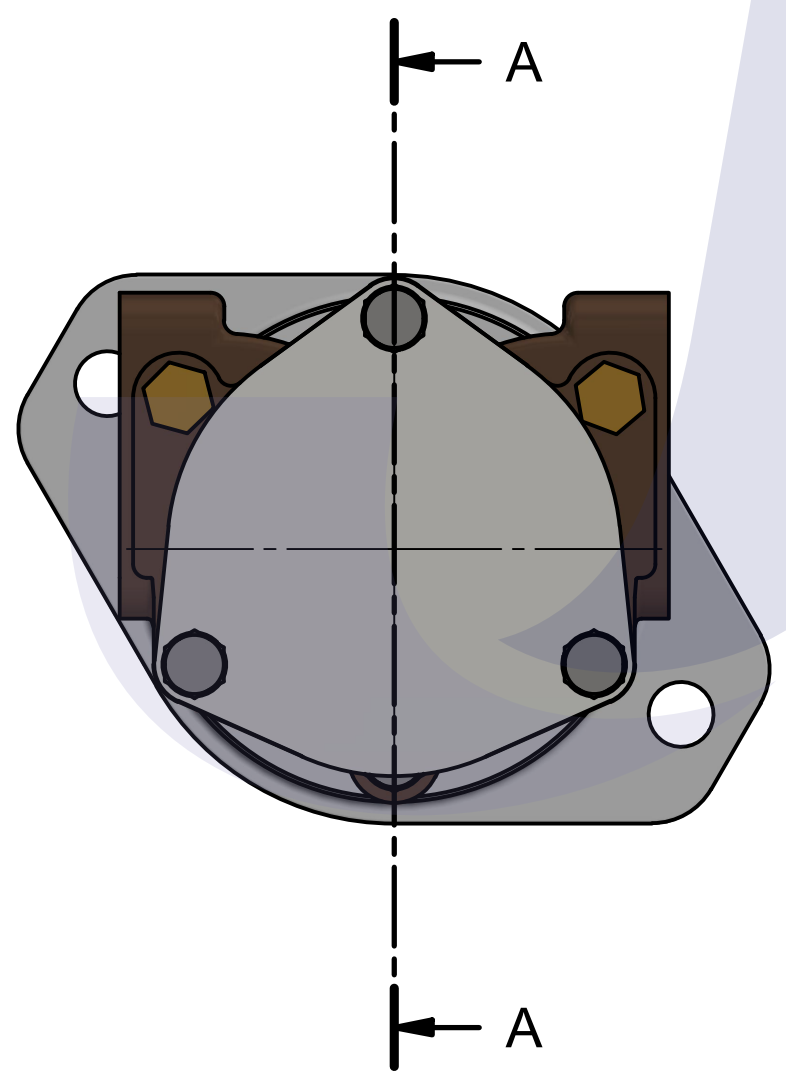

PART LIST					
No.	QTY	PART NUMBER	PART NAME	MAT	DESCRIPTION
1	1	PUA0160	PUMP ASSY		JPR-S7633

Drawing by M.J.KANG	Checked by C.I. JEON	Approved by - date	Model Name JPR-S7633	Date 2017-07-31	Scale 1:1
			PUMP ASSY		
			PART NUMBER PUA0160(0)	Edition 0	Sheet A2

PART No.	PUA0160
NAME	JPR-S7633

A: MAJOR KIT B: MINOR KIT C: CAM SET D: M-SEAL SET E: IMPELLER KIT

No.	QTY	PART NUMBER	PART NAME	A (JSK0133)	B (JSM0133)	C (CAMSET0031)	D (MCSSET0014)	E (JIKJMP035)
1	2	BER0039	BEARING	X				
2	3	BOL0006	HEX BOLT	X	X			
3	3	BOL0036	SPRING WASHER	X	X			
4	4	BOL0037	SPRING WASHER	X				
5	4	BOL0059	HEX BOLT	X				
6	1	BOL0099	SCREW	X	X	X		
7	1	BOL0103	SPRING WASHER	X				
8	1	BOL0193	HEX NUT	X				
9	1	CAM0031	CAM	X	X	X		
10	1	COV0036	COVER	X	X			
11	1	GAK0009	FIBER GASKET	X	X	X		
12	1	7608-01	RUBBER IMPELLER	X	X			X
13	1	KEY0031	KEY	X				
14	1	MCS0033	CERAMIC	X	X		X	
15	1	MCS0034	CARBON	X	X		X	
16	2	NIP0016	PLUG					
17	1	ORG0030	O-RING	X	X			X
18	1	PBC0144	PUMP CASING					
19	1	PBC0248	PUMP ADAPTER					
20	1	RET0055	RETAINER	X				
21	1	SHA0145	SHAFT	X				
22	1	SLI0006	SLINGER	X				
23	1	SNP000301	SNAP-RING	X	X		X	
24	1	SPC0015	SPACER	X	X		X	
25	1	SPC0034	SPACER	X				
26	1	WER0019	WEAR PLATE	X	X			

부품 리스트					
항목	수량	부품번호	주제	재질	설명
1	1	PUA0160	PUMP ASSY		JPR-S7633

Drawing by	Checked by	Approved by - date	Model Name	Date	Scale
M.J.KANG	C.I. JEON		JPR-S7633	2017-08-22	1:1
			PUMP PART VIEW		
			PART NUMBER	Edition	Sheet
			PUA0160(0)	0	A2