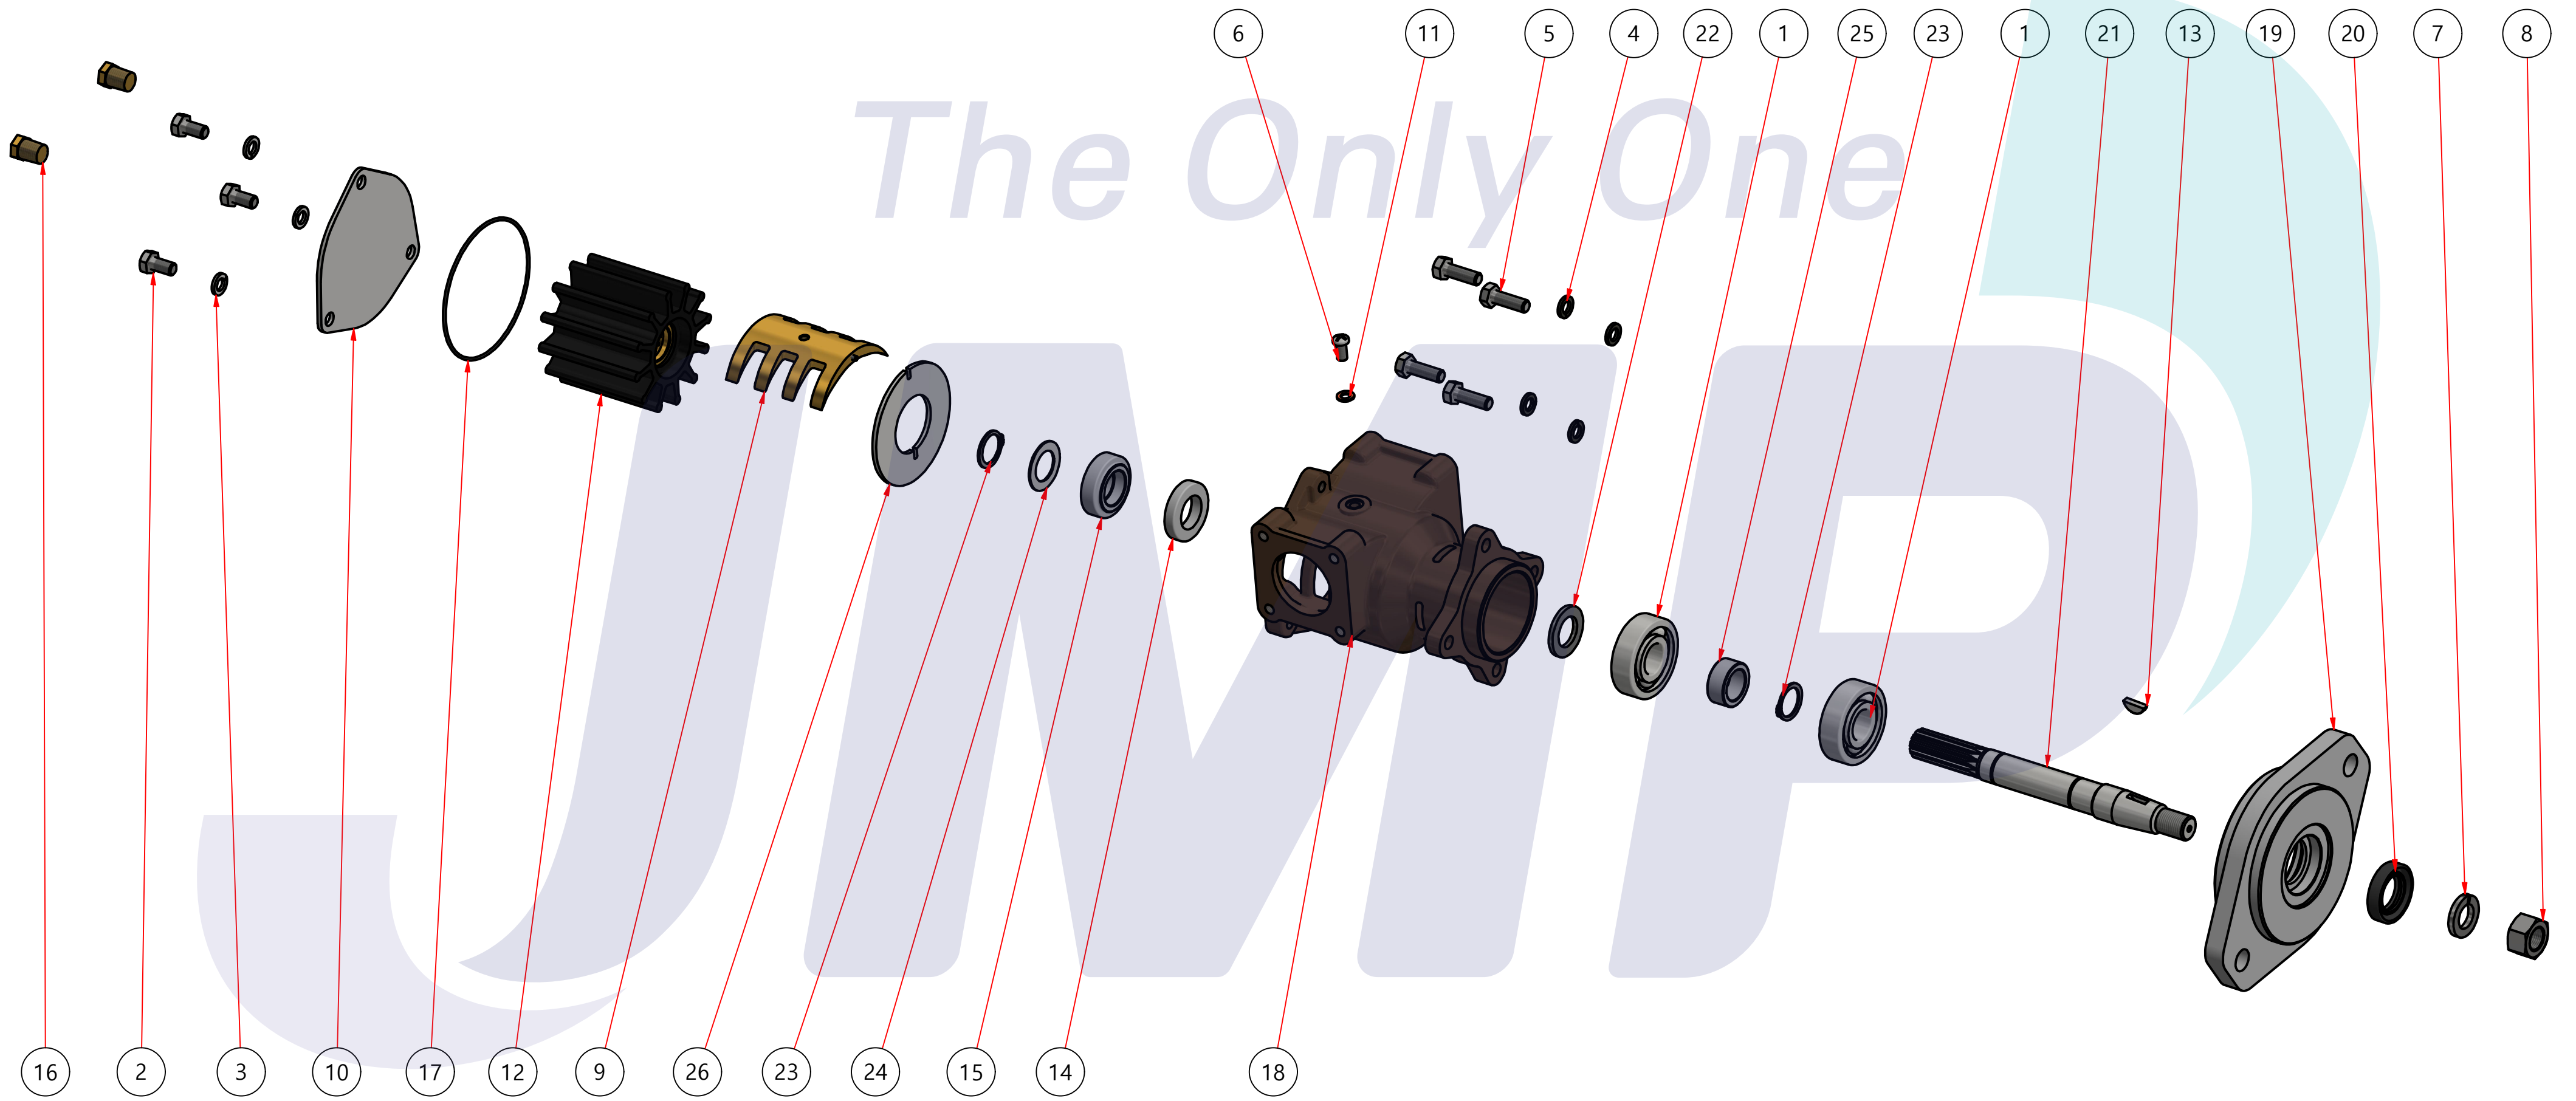

PART LIST					
No.	QTY	PART NUMBER	PART NAME	MAT	DESCRIPTION
1	1	PUA0160	PUMP ASSY		JPR-S7633

Drawing by M.J.KANG	Checked by C.I. JEON	Approved by - date	Model Name JPR-S7633	Date 2017-07-31	Scale 1:1
			PUMP ASSY		
			PART NUMBER PUA0160(0)	Edition 0	Sheet A2

PART No.	PUA0160
NAME	JPR-S7633

A: MAJOR KIT B: MINOR KIT C: CAM SET D: M-SEAL SET E: IMPELLER KIT

No.	QTY	PART NUMBER	PART NAME	A (JSK0133)	B (JSM0133)	C (CAMSET0031)	D (MCSSET0014)	E (JIKJMP035)
1	2	BER0039	BEARING	X				
2	3	BOL0006	HEX BOLT	X	X			
3	3	BOL0036	SPRING WASHER	X	X			
4	4	BOL0037	SPRING WASHER	X				
5	4	BOL0059	HEX BOLT	X				
6	1	BOL0099	SCREW	X	X	X		
7	1	BOL0103	SPRING WASHER	X				
8	1	BOL0193	HEX NUT	X				
9	1	CAM0031	CAM	X	X	X		
10	1	COV0036	COVER	X	X			
11	1	GAK0009	FIBER GASKET	X	X	X		
12	1	7608-01	RUBBER IMPELLER	X	X			X
13	1	KEY0031	KEY	X				
14	1	MCS0033	CERAMIC	X	X		X	
15	1	MCS0034	CARBON	X	X		X	
16	2	NIP0016	PLUG					
17	1	ORG0030	O-RING	X	X			X
18	1	PBC0144	PUMP CASING					
19	1	PBC0248	PUMP ADAPTER					
20	1	RET0055	RETAINER	X				
21	1	SHA0145	SHAFT	X				
22	1	SLI0006	SLINGER	X				
23	1	SNP000301	SNAP-RING	X	X		X	
24	1	SPC0015	SPACER	X	X		X	
25	1	SPC0034	SPACER	X				
26	1	WER0019	WEAR PLATE	X	X			

부품 리스트					
항목	수량	부품번호	주제	재질	설명
1	1	PUA0160	PUMP ASSY		JPR-S7633

Drawing by	Checked by	Approved by - date	Model Name	Date	Scale
M.J.KANG	C.I. JEON		JPR-S7633	2017-08-22	1:1
			PUMP PART VIEW		
			PART NUMBER	Edition	Sheet
			PUA0160(0)	0	A2