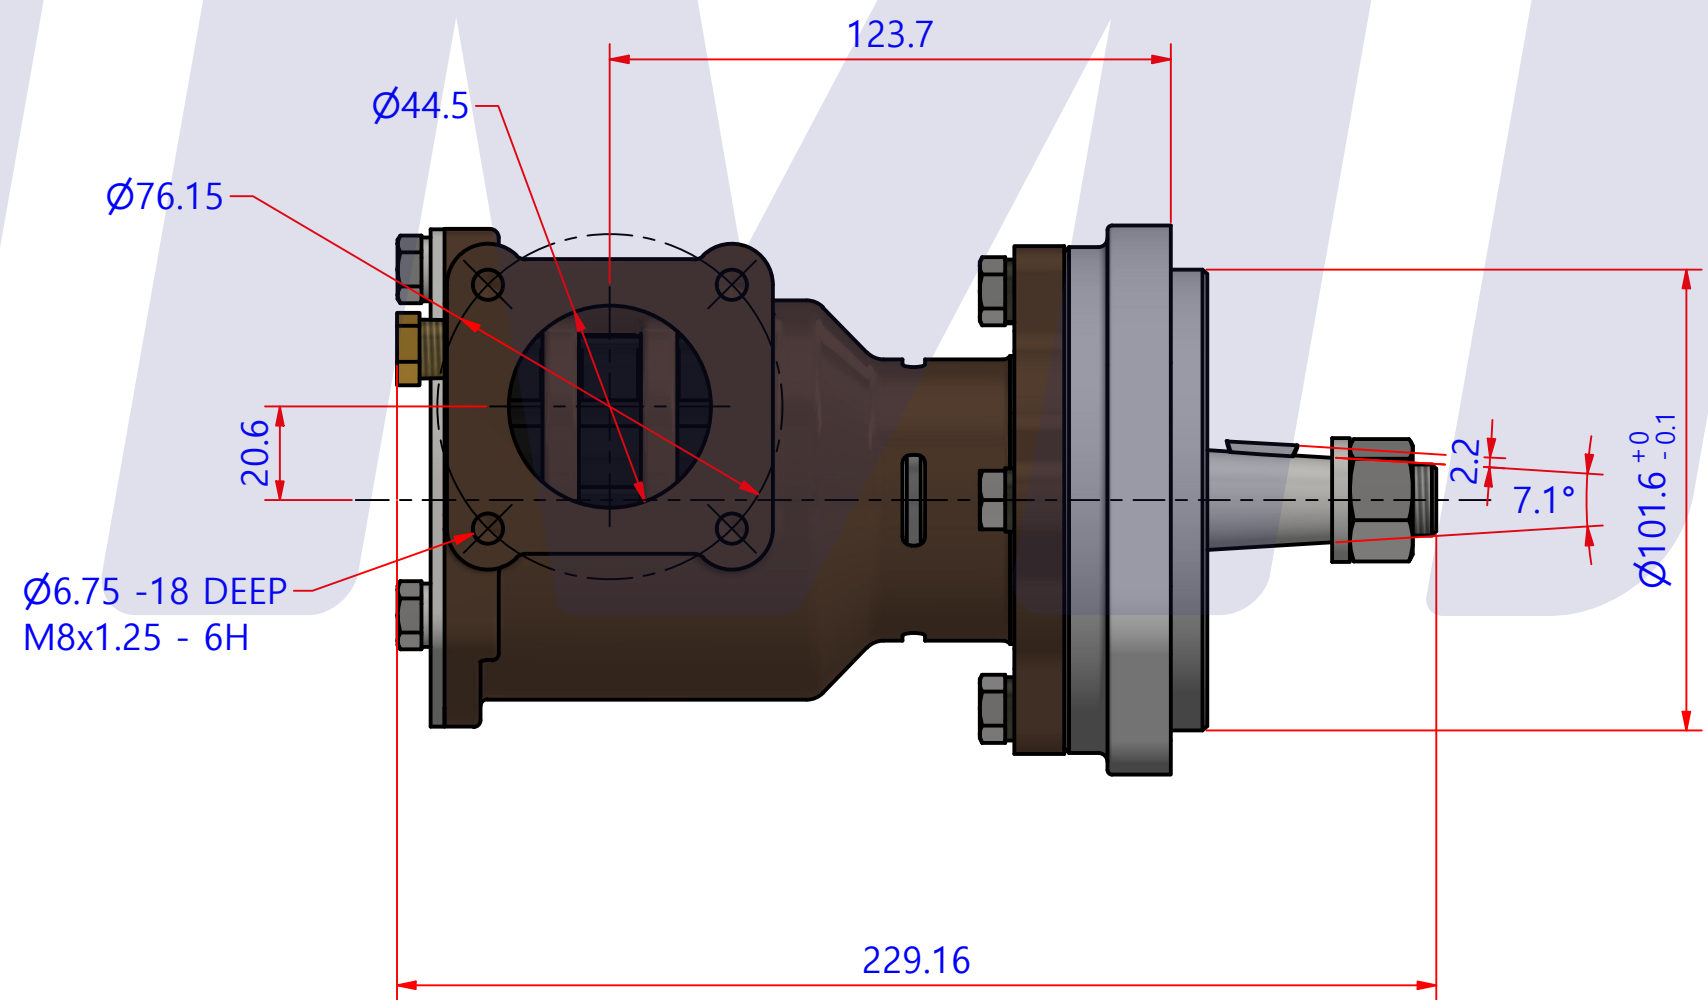

PART LIST					
No.	QTY	PART NUMBER	PART NAME	MAT	DESCRIPTION
1	1	PUA0160	PUMP ASSY		JPR-S7633

Drawing by M.J.KANG	Checked by C.I. JEON	Approved by - date	Model Name JPR-S7633	Date 2017-07-31	Scale 1:1
			PUMP ASSY		
			PART NUMBER PUA0160(0)	Edition 0	Sheet A2

PART No.	PUA0160
NAME	JPR-S7633

A: MAJOR KIT B: MINOR KIT C: CAM SET D: M-SEAL SET E: IMPELLER KIT

No.	QTY	PART NUMBER	PART NAME	A (JSK0133)	B (JSM0133)	C (CAMSET0031)	D (MCSSET0014)	E (JIKJMP035)
1	2	BER0039	BEARING	X				
2	3	BOL0006	HEX BOLT	X	X			
3	3	BOL0036	SPRING WASHER	X	X			
4	4	BOL0037	SPRING WASHER	X				
5	4	BOL0059	HEX BOLT	X				
6	1	BOL0099	SCREW	X	X	X		
7	1	BOL0103	SPRING WASHER	X				
8	1	BOL0193	HEX NUT	X				
9	1	CAM0031	CAM	X	X	X		
10	1	COV0036	COVER	X	X			
11	1	GAK0009	FIBER GASKET	X	X	X		
12	1	7608-01	RUBBER IMPELLER	X	X			X
13	1	KEY0031	KEY	X				
14	1	MCS0033	CERAMIC	X	X		X	
15	1	MCS0034	CARBON	X	X		X	
16	2	NIP0016	PLUG					
17	1	ORG0030	O-RING	X	X			X
18	1	PBC0144	PUMP CASING					
19	1	PBC0248	PUMP ADAPTER					
20	1	RET0055	RETAINER	X				
21	1	SHA0145	SHAFT	X				
22	1	SLI0006	SLINGER	X				
23	1	SNP000301	SNAP-RING	X	X		X	
24	1	SPC0015	SPACER	X	X		X	
25	1	SPC0034	SPACER	X				
26	1	WER0019	WEAR PLATE	X	X			

부품 리스트					
항목	수량	부품번호	주제	재질	설명
1	1	PUA0160	PUMP ASSY		JPR-S7633

Drawing by	Checked by	Approved by - date	Model Name	Date	Scale
M.J.KANG	C.I. JEON		JPR-S7633	2017-08-22	1:1
			PUMP PART VIEW		
			PART NUMBER	Edition	Sheet
			PUA0160(0)	0	A2