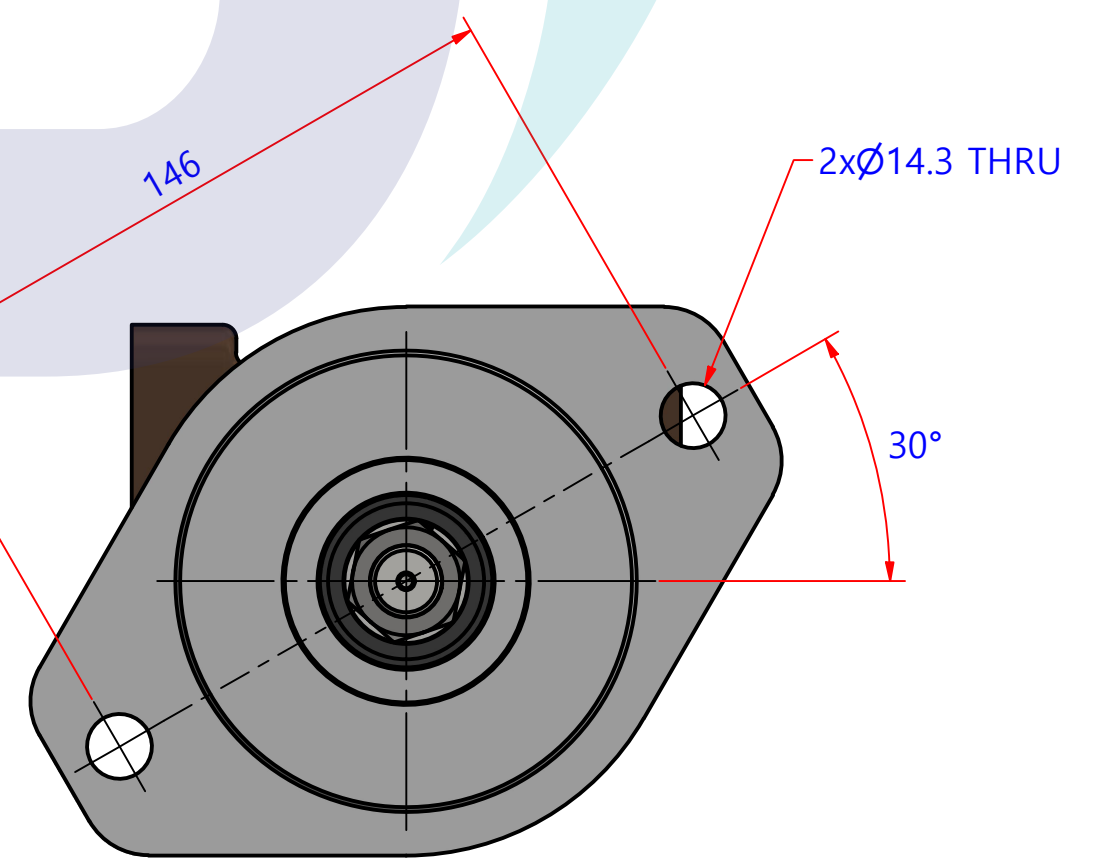

PART LIST					
No.	QTY	PART NUMBER	PART NAME	MAT	DESCRIPTION
1	1	PUA0160	PUMP ASSY		JPR-S7633

Drawing by M.J.KANG	Checked by C.I. JEON	Approved by - date	Model Name JPR-S7633	Date 2017-07-31	Scale 1:1
			PUMP ASSY		
			PART NUMBER PUA0160(0)	Edition 0	Sheet A2

PART No.	PUA0160
NAME	JPR-S7633

A: MAJOR KIT B: MINOR KIT C: CAM SET D: M-SEAL SET E: IMPELLER KIT

No.	QTY	PART NUMBER	PART NAME	A (JSK0133)	B (JSM0133)	C (CAMSET0031)	D (MCSSET0014)	E (JIKJMP035)
1	2	BER0039	BEARING	X				
2	3	BOL0006	HEX BOLT	X	X			
3	3	BOL0036	SPRING WASHER	X	X			
4	4	BOL0037	SPRING WASHER	X				
5	4	BOL0059	HEX BOLT	X				
6	1	BOL0099	SCREW	X	X	X		
7	1	BOL0103	SPRING WASHER	X				
8	1	BOL0193	HEX NUT	X				
9	1	CAM0031	CAM	X	X	X		
10	1	COV0036	COVER	X	X			
11	1	GAK0009	FIBER GASKET	X	X	X		
12	1	7608-01	RUBBER IMPELLER	X	X			X
13	1	KEY0031	KEY	X				
14	1	MCS0033	CERAMIC	X	X		X	
15	1	MCS0034	CARBON	X	X		X	
16	2	NIP0016	PLUG					
17	1	ORG0030	O-RING	X	X			X
18	1	PBC0144	PUMP CASING					
19	1	PBC0248	PUMP ADAPTER					
20	1	RET0055	RETAINER	X				
21	1	SHA0145	SHAFT	X				
22	1	SLI0006	SLINGER	X				
23	1	SNP000301	SNAP-RING	X	X		X	
24	1	SPC0015	SPACER	X	X		X	
25	1	SPC0034	SPACER	X				
26	1	WER0019	WEAR PLATE	X	X			

부품 리스트					
항목	수량	부품번호	주제	재질	설명
1	1	PUA0160	PUMP ASSY		JPR-S7633

Drawing by	Checked by	Approved by - date	Model Name	Date	Scale
M.J.KANG	C.I. JEON		JPR-S7633	2017-08-22	1:1
			PUMP PART VIEW		
			PART NUMBER	Edition	Sheet
			PUA0160(0)	0	A2