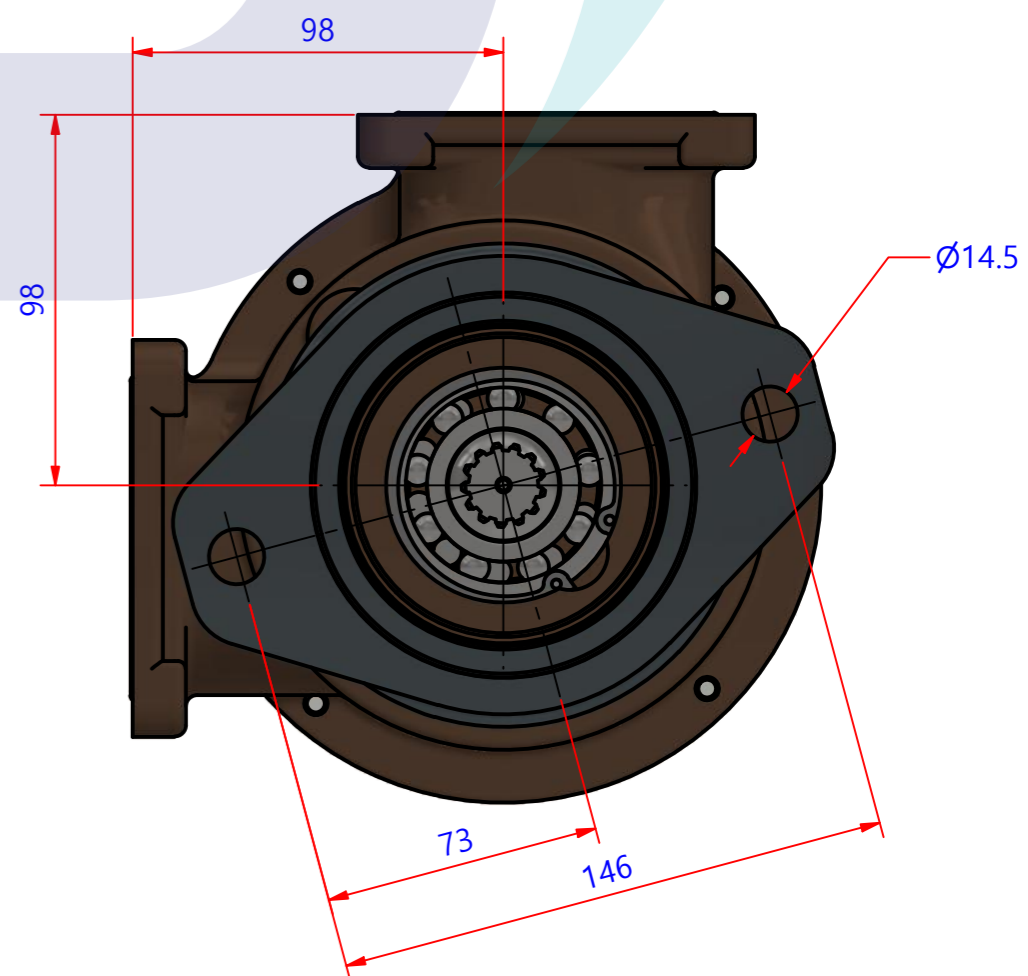

PART LIST					
항목	수량	부품번호	주제	재질	설명
1	1	PUA0098	PUMP ASSY		JPR-C1905

Drawing by	Checked by	Approved by - date	Model Name	Date	Scale
강 명진	Y.D. JEON		JPR-QSK19	2014-02-05	1:1
			PUMP ASSY"		
			PART NUMBER	PUA0098(0)	Sheet A2

품 번	PUA0098
품 명	JPR-C1905

A: MAJOR KIT B: MINOR KIT C: CAM SET D: M-SEAL SET E: IMPELLER KIT

No.	QTY	PART NUMBER	PART NAME	A (JSK0069)	B (JSM0022)	C (CAMSET0019)	D (MCSSET0006)	E (JIKJMP055)
1	1	BER0005	BEARING	X				
2	1	BER0020	BEARING	X				
3	4	BOL0005	SCREW	X	X			
4	4	BOL0008	HEX BOLT					
5	6	BOL0011	HEX BOLT					
6	4	BOL0035	SPRING WASHER	X	X			
7	4	BOL0036	SPRING WASHER					
8	6	BOL0038	SPRING WASHER					
9	1	CAM0019	CAM	X	X	X		
10	1	COV001201	COVER	X	X			
11	1	9001-01	RUBBER IMPELLER	X	X			X
12	1	MCS0005	CARBON	X	X		X	
13	1	MCS0010	CERAMIC	X	X		X	
14	1	ORG0003	O-RING	X				
15	2	ORG0009	O-RING	X	X			
16	1	ORG0047	O-RING	X	X			X
17	1	ORG0048	O-RING	X				
18	1	ORG0058	O-RING	X				
19	1	PBC0170	PUMP CASING / BER					
20	1	PBC0171	PUMP CASING / IMP					
21	1	PBC0179	PUMP ADAPTER					
22	1	PIN0008	PIN					
23	1	RET001301	RETAINER	X				
24	1	SHA0088	SHAFT	X				
25	1	SNP0008	SNAP-RING	X	X			
26	1	SNP0013	SNAP-RING	X				
27	1	SPC0012	SHIM	X	X			
28	1	WER0011	WEAR PLATE	X	X			

PART LIST					
No.	QTY	PART NUMBER	PART NAME	MAT	DESCRIPTION
1	1	PUA0098	PUMP ASSY		JPR-C1905

Drawing by 강 명진	Checked by Y.D. JEON	Approved by - date	Model Name JPR-C1905	Date 2014-05-20	Scale 1 : 1
			PUMP PART'S VIEW		
			PART NUMBER PUA0098(0)	Edition 0	Sheet A2