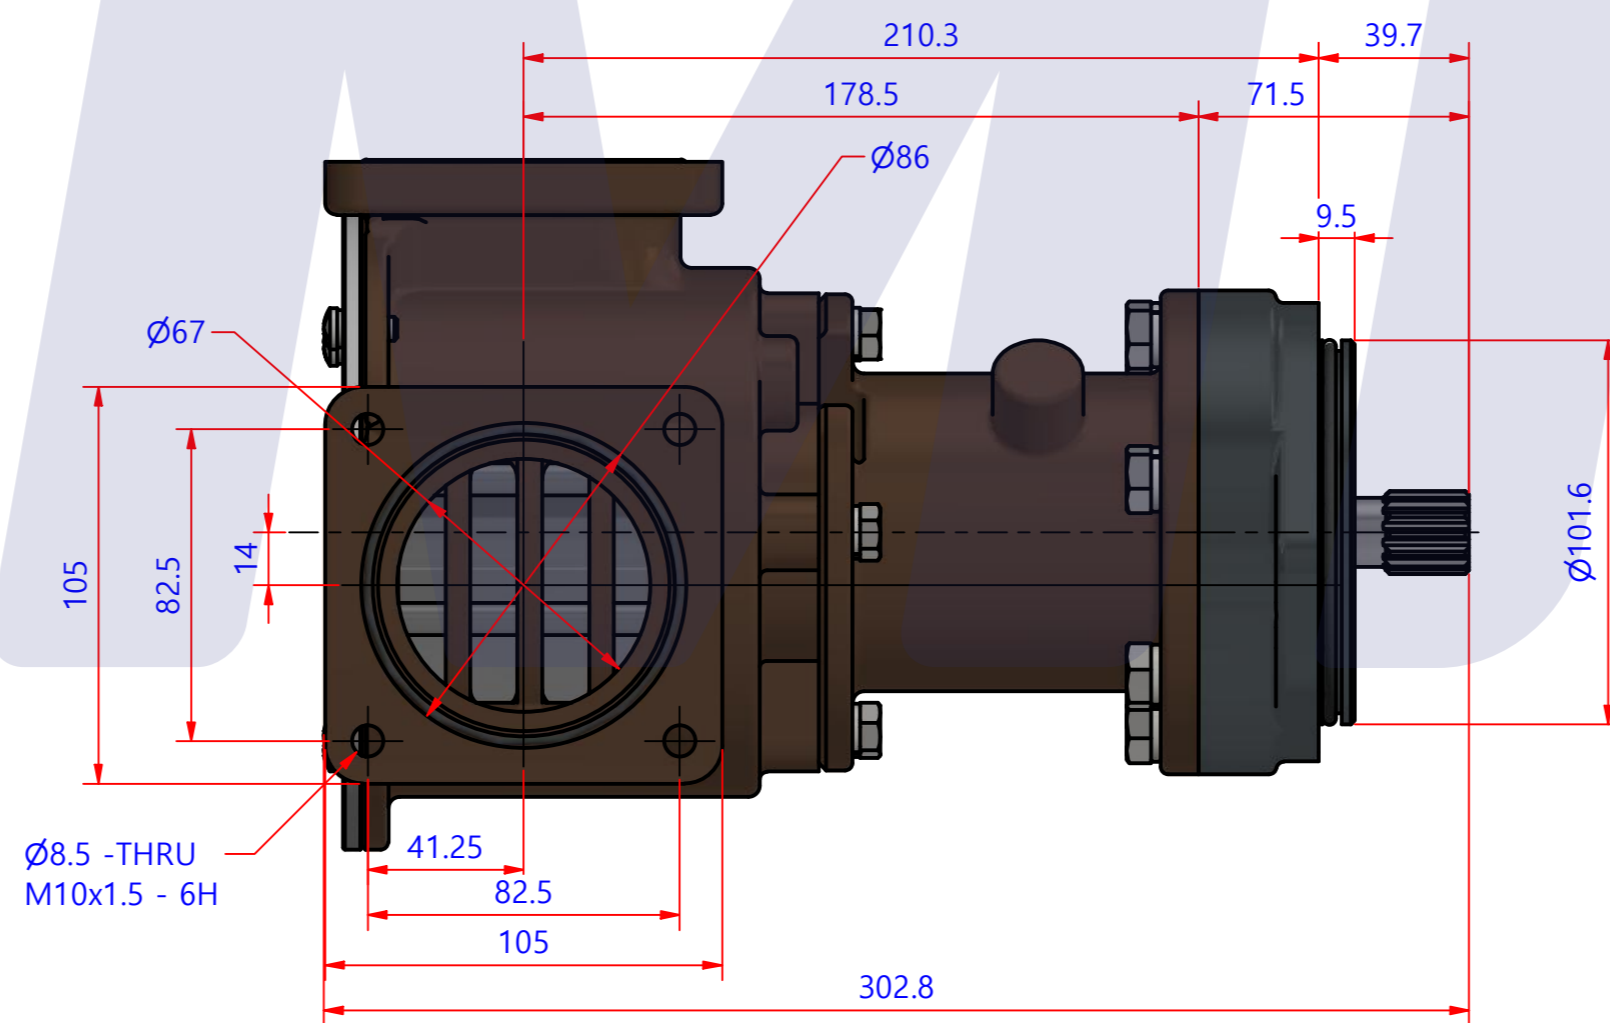

PART LIST					
항목	수량	부품번호	주제	재질	설명
1	1	PUA0098	PUMP ASSY		JPR-C1905

Drawing by	Checked by	Approved by - date	Model Name	Date	Scale
강 명진	Y.D. JEON		JPR-QSK19	2014-02-05	1:1
			PUMP ASSY"		
			PART NUMBER	PUA0098(0)	Sheet A2

품 번	PUA0098
품 명	JPR-C1905

A: MAJOR KIT B: MINOR KIT C: CAM SET D: M-SEAL SET E: IMPELLER KIT

No.	QTY	PART NUMBER	PART NAME	A (JSK0069)	B (JSM0022)	C (CAMSET0019)	D (MCSSET0006)	E (JIKJMP055)
1	1	BER0005	BEARING	X				
2	1	BER0020	BEARING	X				
3	4	BOL0005	SCREW	X	X			
4	4	BOL0008	HEX BOLT					
5	6	BOL0011	HEX BOLT					
6	4	BOL0035	SPRING WASHER	X	X			
7	4	BOL0036	SPRING WASHER					
8	6	BOL0038	SPRING WASHER					
9	1	CAM0019	CAM	X	X	X		
10	1	COV001201	COVER	X	X			
11	1	9001-01	RUBBER IMPELLER	X	X			X
12	1	MCS0005	CARBON	X	X		X	
13	1	MCS0010	CERAMIC	X	X		X	
14	1	ORG0003	O-RING	X				
15	2	ORG0009	O-RING	X	X			
16	1	ORG0047	O-RING	X	X			X
17	1	ORG0048	O-RING	X				
18	1	ORG0058	O-RING	X				
19	1	PBC0170	PUMP CASING / BER					
20	1	PBC0171	PUMP CASING / IMP					
21	1	PBC0179	PUMP ADAPTER					
22	1	PIN0008	PIN					
23	1	RET001301	RETAINER	X				
24	1	SHA0088	SHAFT	X				
25	1	SNP0008	SNAP-RING	X	X			
26	1	SNP0013	SNAP-RING	X				
27	1	SPC0012	SHIM	X	X			
28	1	WER0011	WEAR PLATE	X	X			

PART LIST					
No.	QTY	PART NUMBER	PART NAME	MAT	DESCRIPTION
1	1	PUA0098	PUMP ASSY		JPR-C1905

Drawing by 강 명진	Checked by Y.D. JEON	Approved by - date	Model Name JPR-C1905	Date 2014-05-20	Scale 1 : 1
			PUMP PART'S VIEW		
			PART NUMBER PUA0098(0)	Edition 0	Sheet A2