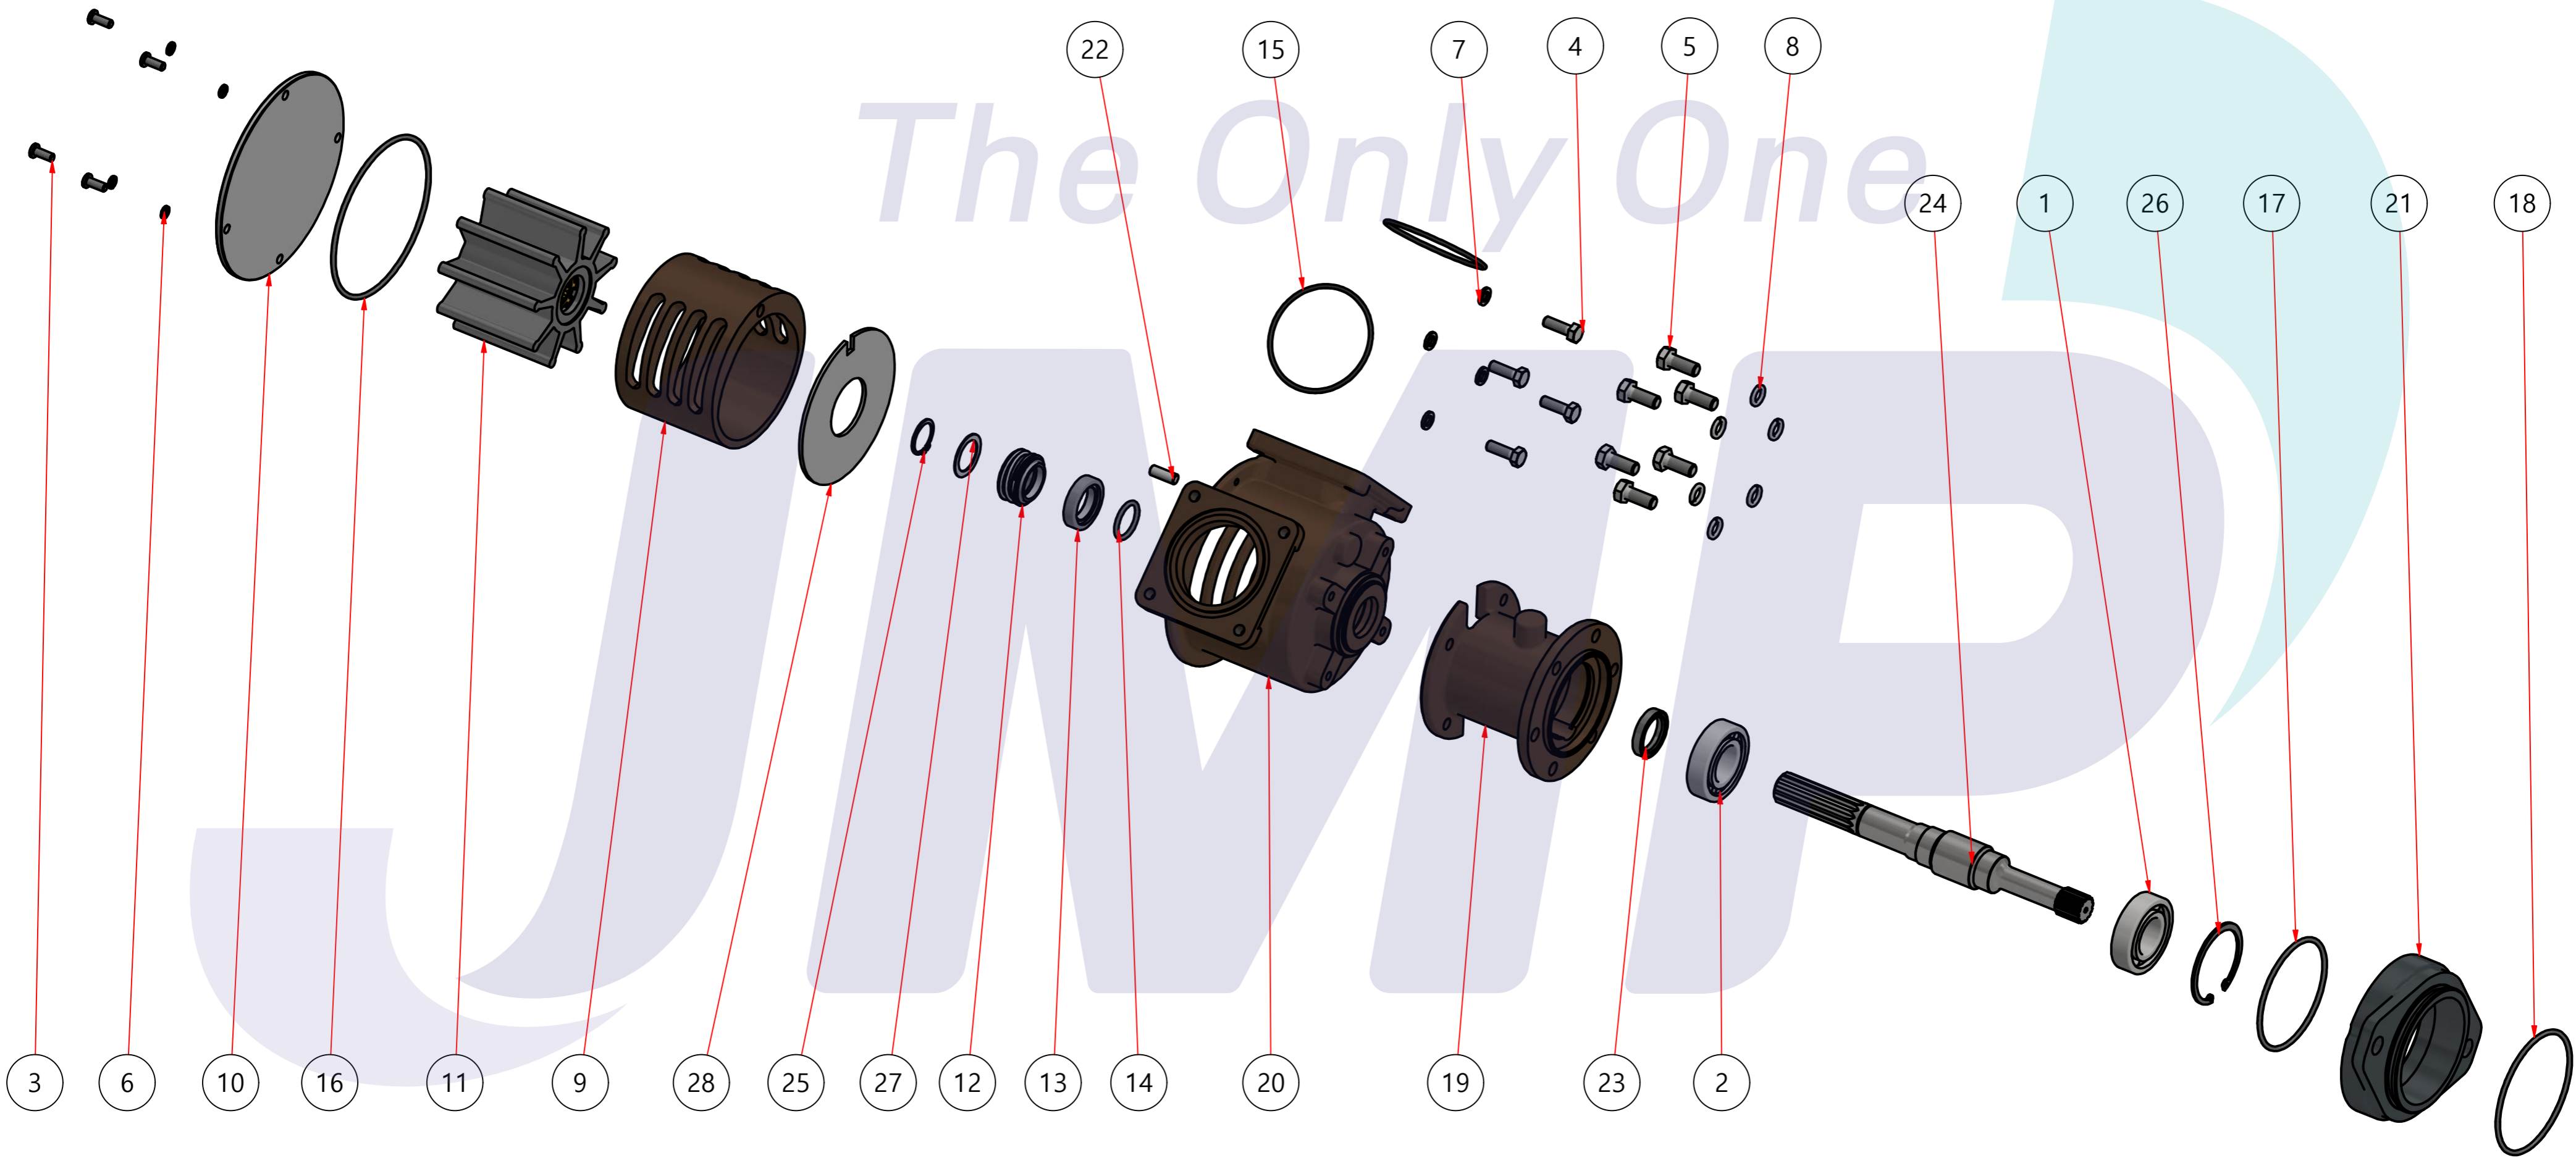

PART LIST					
항목	수량	부품번호	주제	재질	설명
1	1	PUA0098	PUMP ASSY		JPR-C1905

Drawing by	Checked by	Approved by - date	Model Name	Date	Scale
강 명진	Y.D. JEON		JPR-QSK19	2014-02-05	1:1
			PUMP ASSY"		
			PART NUMBER	PUA0098(0)	Sheet A2

품 번	PUA0098
품 명	JPR-C1905

A: MAJOR KIT B: MINOR KIT C: CAM SET D: M-SEAL SET E: IMPELLER KIT

No.	QTY	PART NUMBER	PART NAME	A (JSK0069)	B (JSM0022)	C (CAMSET0019)	D (MCSSET0006)	E (JIKJMP055)
1	1	BER0005	BEARING	X				
2	1	BER0020	BEARING	X				
3	4	BOL0005	SCREW	X	X			
4	4	BOL0008	HEX BOLT					
5	6	BOL0011	HEX BOLT					
6	4	BOL0035	SPRING WASHER	X	X			
7	4	BOL0036	SPRING WASHER					
8	6	BOL0038	SPRING WASHER					
9	1	CAM0019	CAM	X	X	X		
10	1	COV001201	COVER	X	X			
11	1	9001-01	RUBBER IMPELLER	X	X			X
12	1	MCS0005	CARBON	X	X		X	
13	1	MCS0010	CERAMIC	X	X		X	
14	1	ORG0003	O-RING	X				
15	2	ORG0009	O-RING	X	X			
16	1	ORG0047	O-RING	X	X			X
17	1	ORG0048	O-RING	X				
18	1	ORG0058	O-RING	X				
19	1	PBC0170	PUMP CASING / BER					
20	1	PBC0171	PUMP CASING / IMP					
21	1	PBC0179	PUMP ADAPTER					
22	1	PIN0008	PIN					
23	1	RET001301	RETAINER	X				
24	1	SHA0088	SHAFT	X				
25	1	SNP0008	SNAP-RING	X	X			
26	1	SNP0013	SNAP-RING	X				
27	1	SPC0012	SHIM	X	X			
28	1	WER0011	WEAR PLATE	X	X			

PART LIST					
No.	QTY	PART NUMBER	PART NAME	MAT	DESCRIPTION
1	1	PUA0098	PUMP ASSY		JPR-C1905

Drawing by 강 명진	Checked by Y.D. JEON	Approved by - date	Model Name JPR-C1905	Date 2014-05-20	Scale 1 : 1
			PUMP PART'S VIEW		
			PART NUMBER PUA0098(0)	Edition 0	Sheet A2