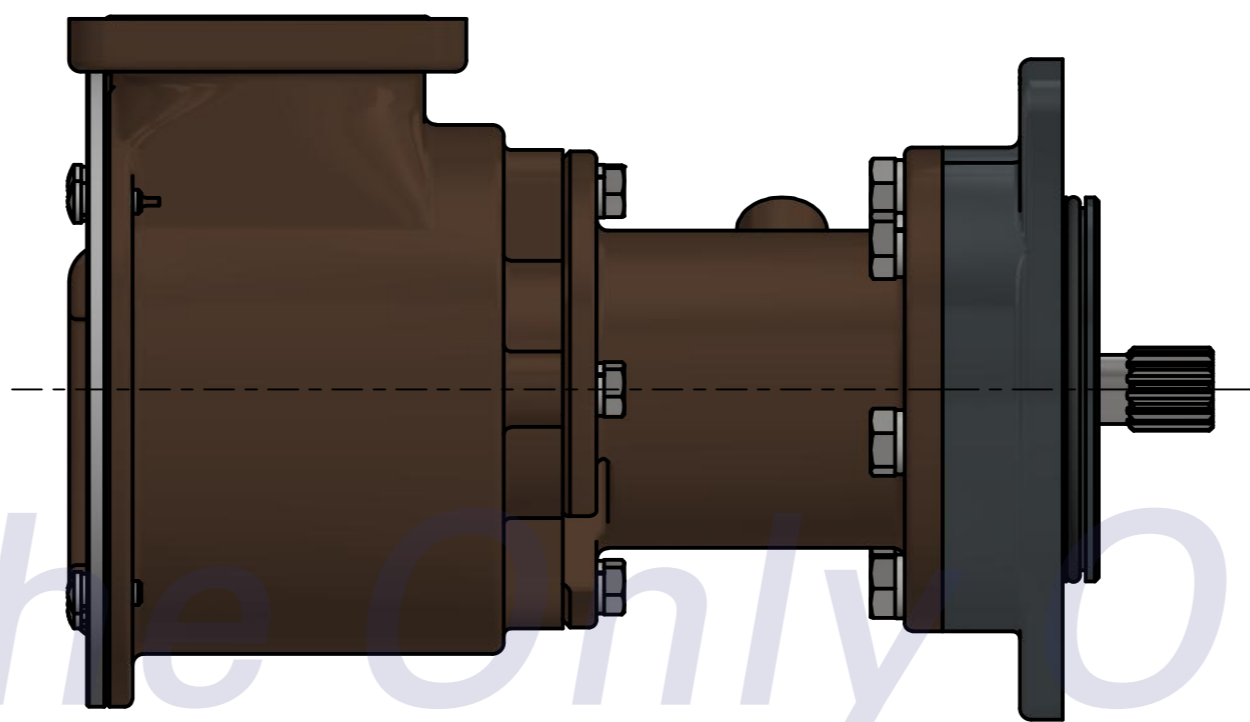

PART LIST					
항목	수량	부품번호	주제	재질	설명
1	1	PUA0098	PUMP ASSY		JPR-C1905

Drawing by	Checked by	Approved by - date	Model Name	Date	Scale
강 명진	Y.D. JEON		JPR-QSK19	2014-02-05	1:1
			PUMP ASSY"		
			PART NUMBER	PUA0098(0)	Sheet A2

품 번	PUA0098
품 명	JPR-C1905

A: MAJOR KIT B: MINOR KIT C: CAM SET D: M-SEAL SET E: IMPELLER KIT

No.	QTY	PART NUMBER	PART NAME	A (JSK0069)	B (JSM0022)	C (CAMSET0019)	D (MCSSET0006)	E (JIKJMP055)
1	1	BER0005	BEARING	X				
2	1	BER0020	BEARING	X				
3	4	BOL0005	SCREW	X	X			
4	4	BOL0008	HEX BOLT					
5	6	BOL0011	HEX BOLT					
6	4	BOL0035	SPRING WASHER	X	X			
7	4	BOL0036	SPRING WASHER					
8	6	BOL0038	SPRING WASHER					
9	1	CAM0019	CAM	X	X	X		
10	1	COV001201	COVER	X	X			
11	1	9001-01	RUBBER IMPELLER	X	X			X
12	1	MCS0005	CARBON	X	X		X	
13	1	MCS0010	CERAMIC	X	X		X	
14	1	ORG0003	O-RING	X				
15	2	ORG0009	O-RING	X	X			
16	1	ORG0047	O-RING	X	X			X
17	1	ORG0048	O-RING	X				
18	1	ORG0058	O-RING	X				
19	1	PBC0170	PUMP CASING / BER					
20	1	PBC0171	PUMP CASING / IMP					
21	1	PBC0179	PUMP ADAPTER					
22	1	PIN0008	PIN					
23	1	RET001301	RETAINER	X				
24	1	SHA0088	SHAFT	X				
25	1	SNP0008	SNAP-RING	X	X			
26	1	SNP0013	SNAP-RING	X				
27	1	SPC0012	SHIM	X	X			
28	1	WER0011	WEAR PLATE	X	X			

PART LIST					
No.	QTY	PART NUMBER	PART NAME	MAT	DESCRIPTION
1	1	PUA0098	PUMP ASSY		JPR-C1905

Drawing by 강 명진	Checked by Y.D. JEON	Approved by - date	Model Name JPR-C1905	Date 2014-05-20	Scale 1 : 1
			PUMP PART'S VIEW		
			PART NUMBER PUA0098(0)	Edition 0	Sheet A2