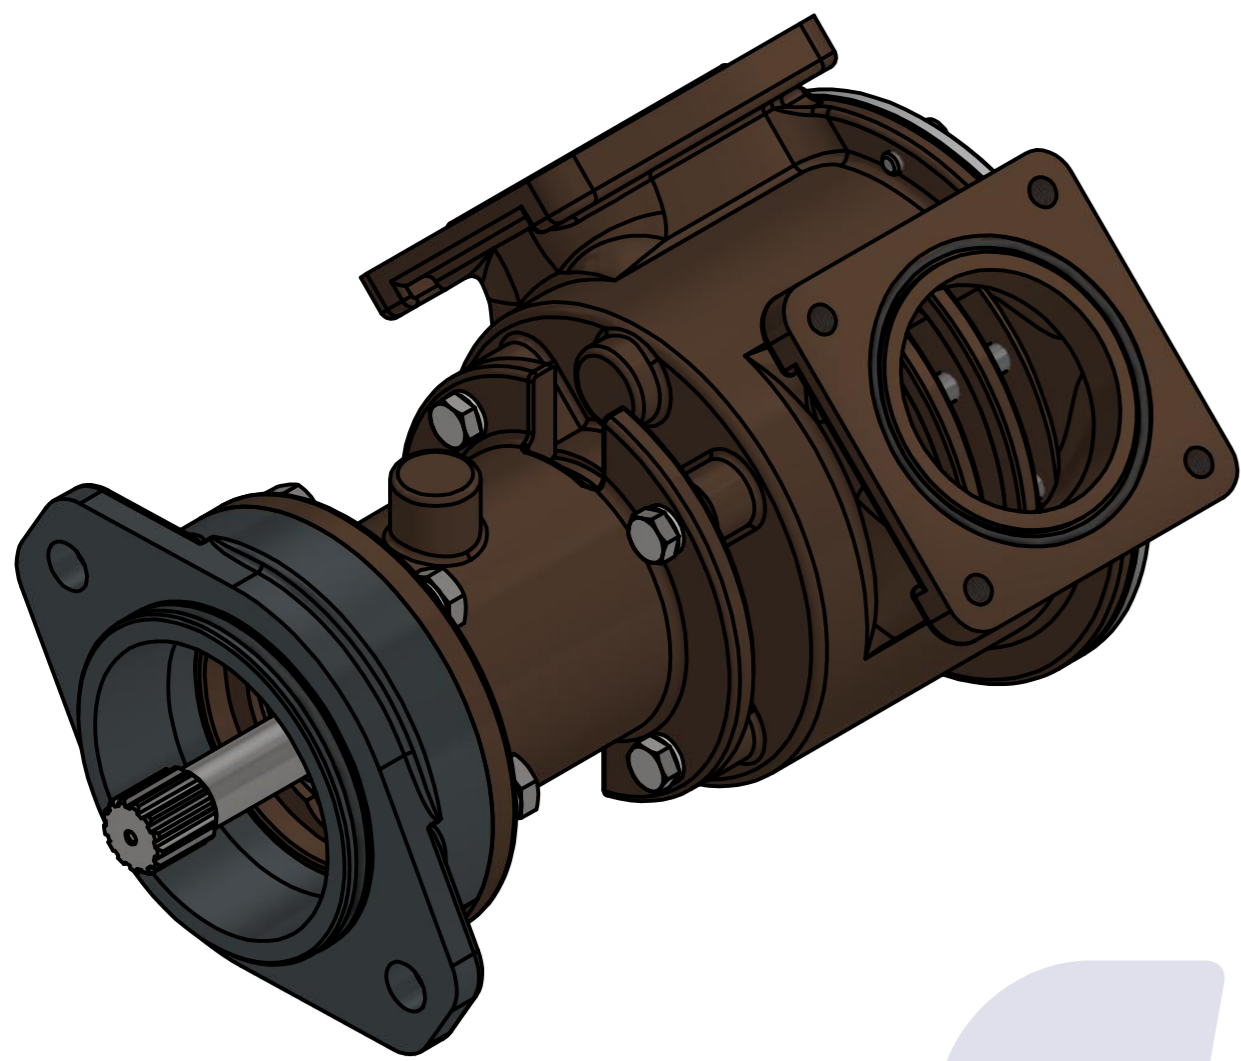

PART LIST					
항목	수량	부품번호	주제	재질	설명
1	1	PUA0098	PUMP ASSY		JPR-C1905

Drawing by	Checked by	Approved by - date	Model Name	Date	Scale
강 명진	Y.D. JEON		JPR-QSK19	2014-02-05	1:1
			PUMP ASSY"		
			PART NUMBER	PUA0098(0)	Sheet A2

품 번	PUA0098
품 명	JPR-C1905

A: MAJOR KIT B: MINOR KIT C: CAM SET D: M-SEAL SET E: IMPELLER KIT

No.	QTY	PART NUMBER	PART NAME	A (JSK0069)	B (JSM0022)	C (CAMSET0019)	D (MCSSET0006)	E (JIKJMP055)
1	1	BER0005	BEARING	X				
2	1	BER0020	BEARING	X				
3	4	BOL0005	SCREW	X	X			
4	4	BOL0008	HEX BOLT					
5	6	BOL0011	HEX BOLT					
6	4	BOL0035	SPRING WASHER	X	X			
7	4	BOL0036	SPRING WASHER					
8	6	BOL0038	SPRING WASHER					
9	1	CAM0019	CAM	X	X	X		
10	1	COV001201	COVER	X	X			
11	1	9001-01	RUBBER IMPELLER	X	X			X
12	1	MCS0005	CARBON	X	X		X	
13	1	MCS0010	CERAMIC	X	X		X	
14	1	ORG0003	O-RING	X				
15	2	ORG0009	O-RING	X	X			
16	1	ORG0047	O-RING	X	X			X
17	1	ORG0048	O-RING	X				
18	1	ORG0058	O-RING	X				
19	1	PBC0170	PUMP CASING / BER					
20	1	PBC0171	PUMP CASING / IMP					
21	1	PBC0179	PUMP ADAPTER					
22	1	PIN0008	PIN					
23	1	RET001301	RETAINER	X				
24	1	SHA0088	SHAFT	X				
25	1	SNP0008	SNAP-RING	X	X			
26	1	SNP0013	SNAP-RING	X				
27	1	SPC0012	SHIM	X	X			
28	1	WER0011	WEAR PLATE	X	X			

PART LIST					
No.	QTY	PART NUMBER	PART NAME	MAT	DESCRIPTION
1	1	PUA0098	PUMP ASSY		JPR-C1905

Drawing by 강 명진	Checked by Y.D. JEON	Approved by - date	Model Name JPR-C1905	Date 2014-05-20	Scale 1 : 1
			PUMP PART'S VIEW		
			PART NUMBER PUA0098(0)	Edition 0	Sheet A2