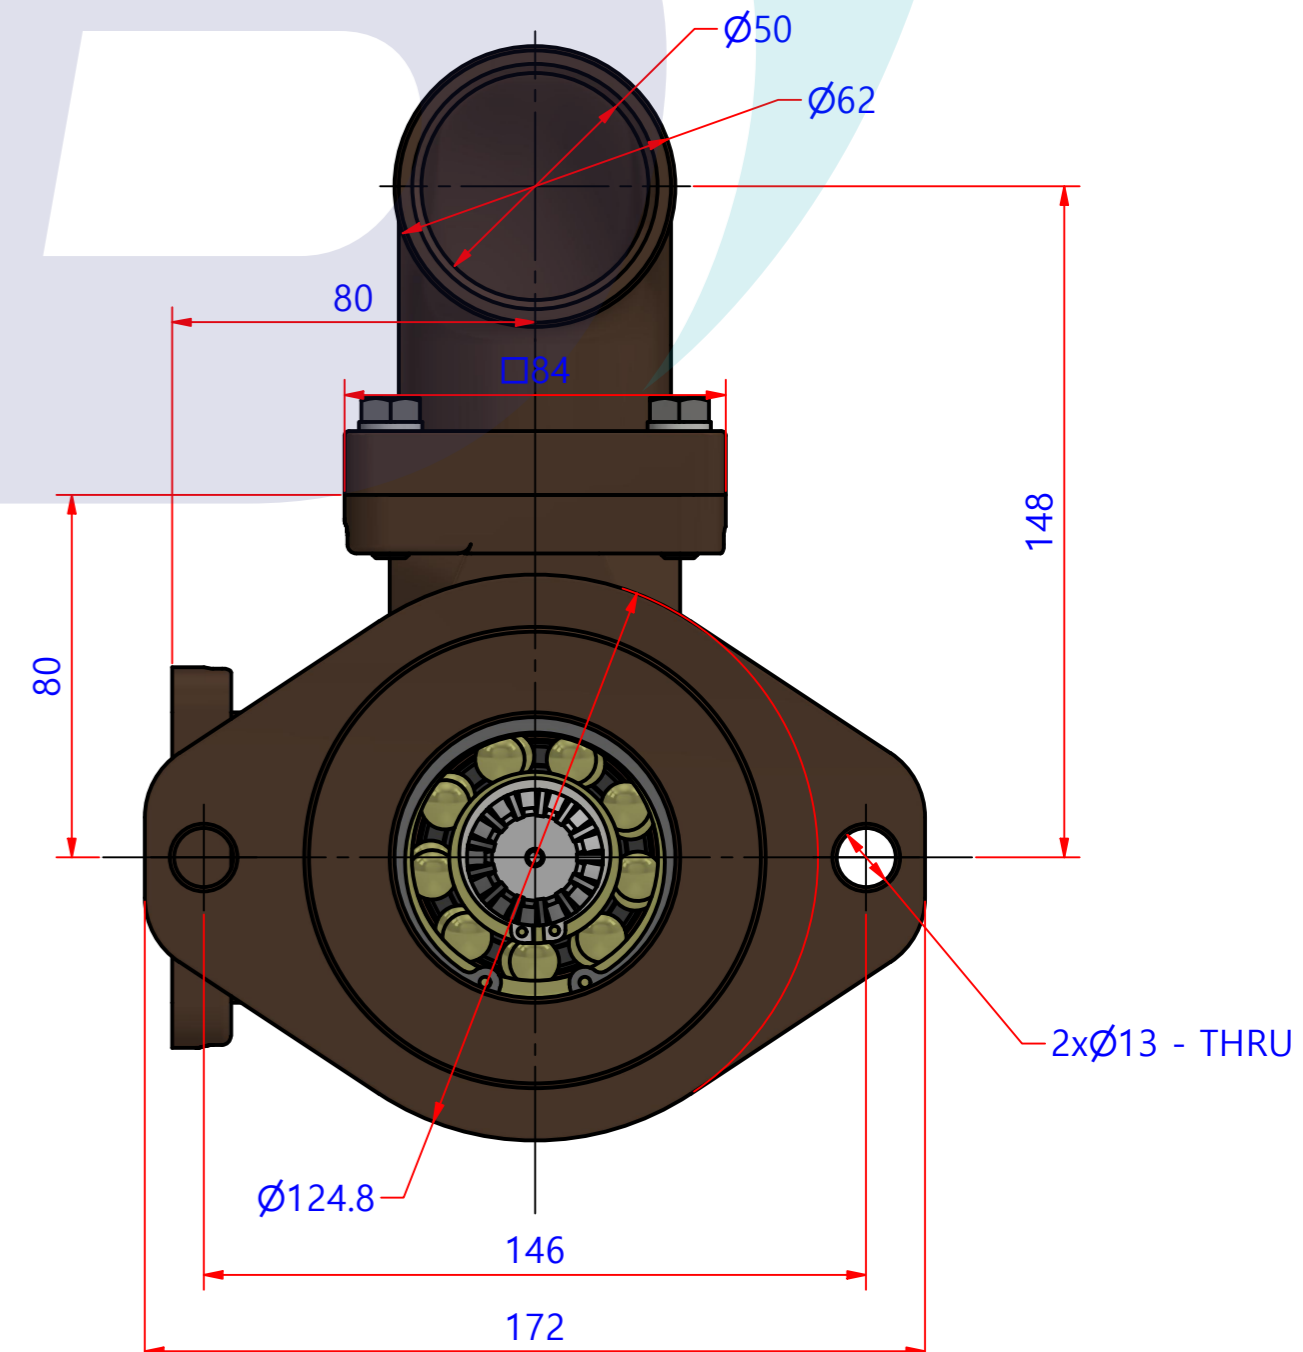

		PART LIST			
No.	QTY	PART NUMBER	PART NAME	MAT	DESCRIPTION
1	1	PUA002601	PUMP ASSY		JPR-JD50LF

Drawing by	Checked by	Approved by - date	Model Name	Date	Scale
강 명진	Y.D. JEON		JPR-JD50LF	2014-11-25	1:1
			PUMP ASSY"		
			PART NUMBER	Edition	Sheet
			PUA002601(0)	0	A2

PART No.	PUA002601
NAME	JPR-JD50LF

A: MAJOR KIT B: MINOR KIT C: CAM SET D: M-SEAL SET E: IMPELLER KIT F: FLANGE KIT

No.	QTY	PART NUMBER	PART NAME	A (JSK0056)	B (JSM0025)	C (CAMSET0016)	D (MCSSET0003)	E (JIKJMP045)	F (FLK0007)
1	2	BER0005	BEARING	X					
2	4	BOL0009	HEX BOLT						X
3	4	BOL0036	SPRING WASHER						X
4	6	BOL0081	HEX SCREW	X	X	X (1)			
5	1	CAM0016	CAM	X	X	X			
6	1	COV0005	COVER	X	X				
7	1	GAK0009	FIBER GASKET	X	X	X			
8	1	8300-1	RUBBER IMPELLER	X	X			X	
9	1	MCS0004	CARBON	X	X		X		
10	1	MCS0009	CERAMIC	X	X		X		
11	1	ORG0015	O-RING	X	X			X	
12	1	ORG0034	O-RING						X
13	1	PBC0096	PUMP CASING						
14	1	PBC0097	PUMP FLANGE						X
15	1	PBC0098	PUMP ELBOW						X
16	1	RET0012	RETAINER	X					
17	1	SHA0058	SHAFT	X					
18	1	SLI0003	SLINGER	X					
19	1	SNP0005	SNAP-RING	X					
20	1	SNP0013	SNAP-RING	X					
21	1	WER0003	WEAR PLATE	X	X				

PART LIST					
항목	수량	부품번호	주제	재질	설명
1	1	PUA002601	PUMP ASSY		JPR-JD50LF

Drawing by 강 명진	Checked by Y.D. JEON	Approved by - date	Model Name JPR-JD50LF	Date 2014-02-13	Scale 1 : 1
			PUMP PART'S VIEW		
			PART NUMBER PUA002601(0)	Edition 0	Sheet A2