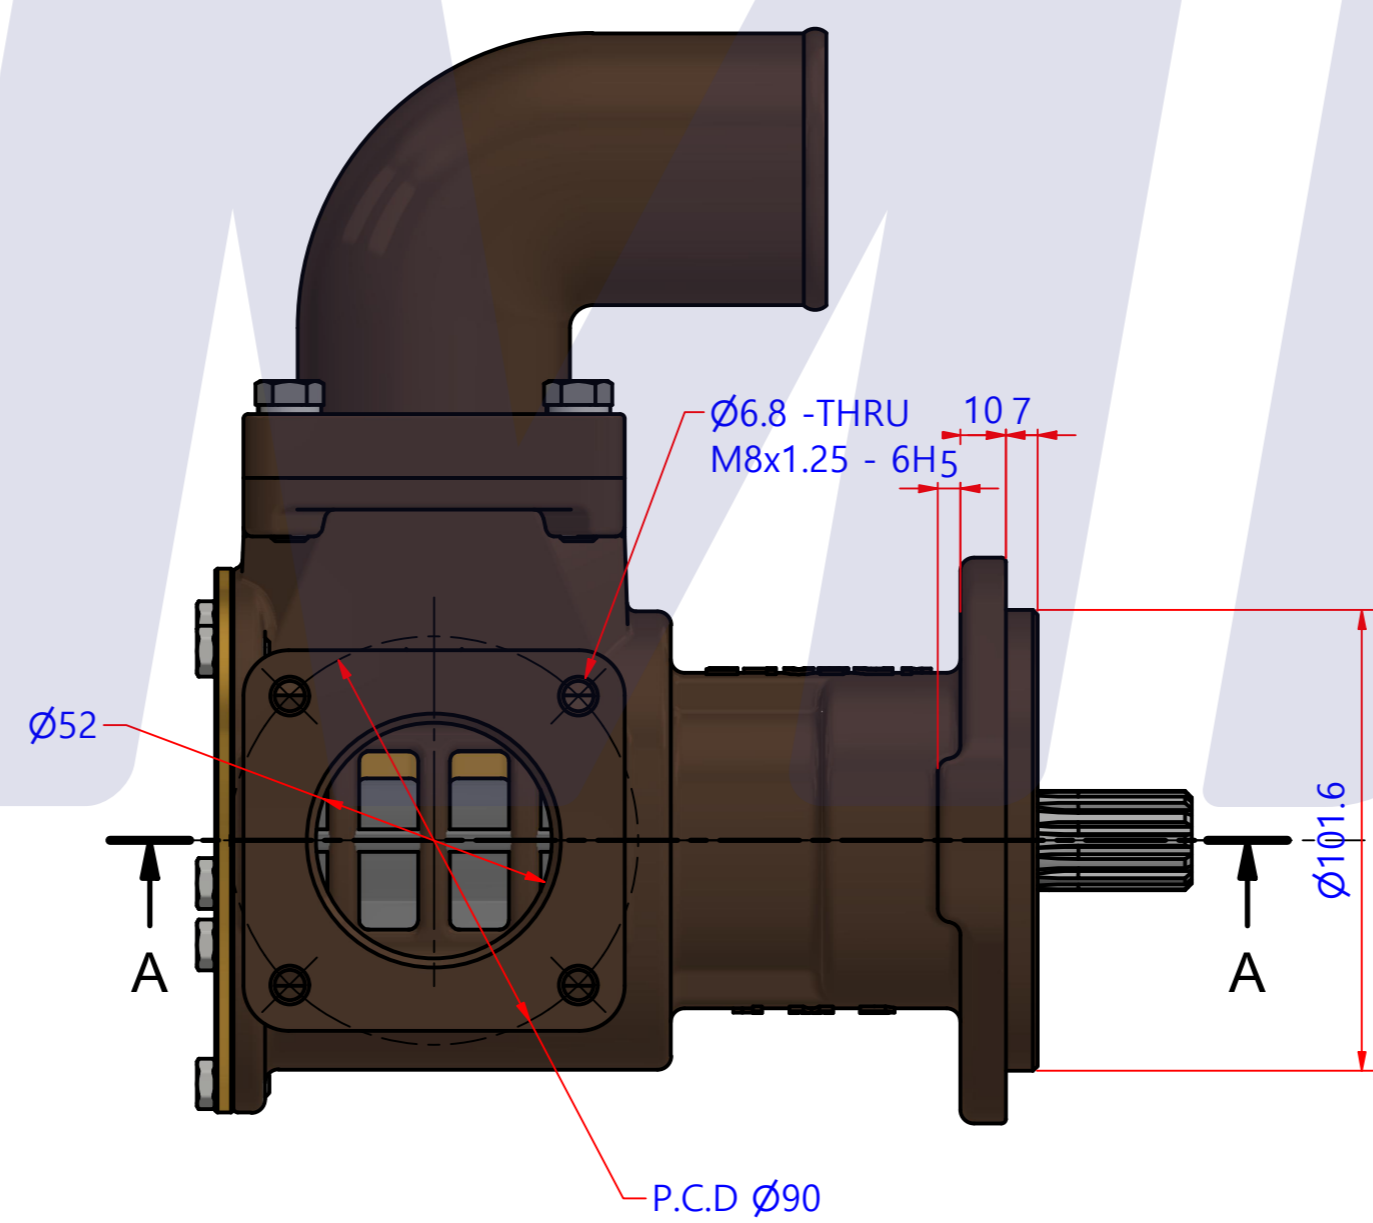

		PART LIST			
No.	QTY	PART NUMBER	PART NAME	MAT	DESCRIPTION
1	1	PUA002601	PUMP ASSY		JPR-JD50LF

Drawing by	Checked by	Approved by - date	Model Name	Date	Scale
강 명진	Y.D. JEON		JPR-JD50LF	2014-11-25	1:1
			PUMP ASSY"		
			PART NUMBER	Edition	Sheet
			PUA002601(0)	0	A2

PART No.	PUA002601
NAME	JPR-JD50LF

A: MAJOR KIT B: MINOR KIT C: CAM SET D: M-SEAL SET E: IMPELLER KIT F: FLANGE KIT

No.	QTY	PART NUMBER	PART NAME	A (JSK0056)	B (JSM0025)	C (CAMSET0016)	D (MCSSET0003)	E (JIKJMP045)	F (FLK0007)
1	2	BER0005	BEARING	X					
2	4	BOL0009	HEX BOLT						X
3	4	BOL0036	SPRING WASHER						X
4	6	BOL0081	HEX SCREW	X	X	X (1)			
5	1	CAM0016	CAM	X	X	X			
6	1	COV0005	COVER	X	X				
7	1	GAK0009	FIBER GASKET	X	X	X			
8	1	8300-1	RUBBER IMPELLER	X	X			X	
9	1	MCS0004	CARBON	X	X		X		
10	1	MCS0009	CERAMIC	X	X		X		
11	1	ORG0015	O-RING	X	X			X	
12	1	ORG0034	O-RING						X
13	1	PBC0096	PUMP CASING						
14	1	PBC0097	PUMP FLANGE						X
15	1	PBC0098	PUMP ELBOW						X
16	1	RET0012	RETAINER	X					
17	1	SHA0058	SHAFT	X					
18	1	SLI0003	SLINGER	X					
19	1	SNP0005	SNAP-RING	X					
20	1	SNP0013	SNAP-RING	X					
21	1	WER0003	WEAR PLATE	X	X				

PART LIST					
항목	수량	부품번호	주제	재질	설명
1	1	PUA002601	PUMP ASSY		JPR-JD50LF

Drawing by 강 명진	Checked by Y.D. JEON	Approved by - date	Model Name JPR-JD50LF	Date 2014-02-13	Scale 1 : 1
			PUMP PART'S VIEW		
			PART NUMBER PUA002601(0)	Edition 0	Sheet A2