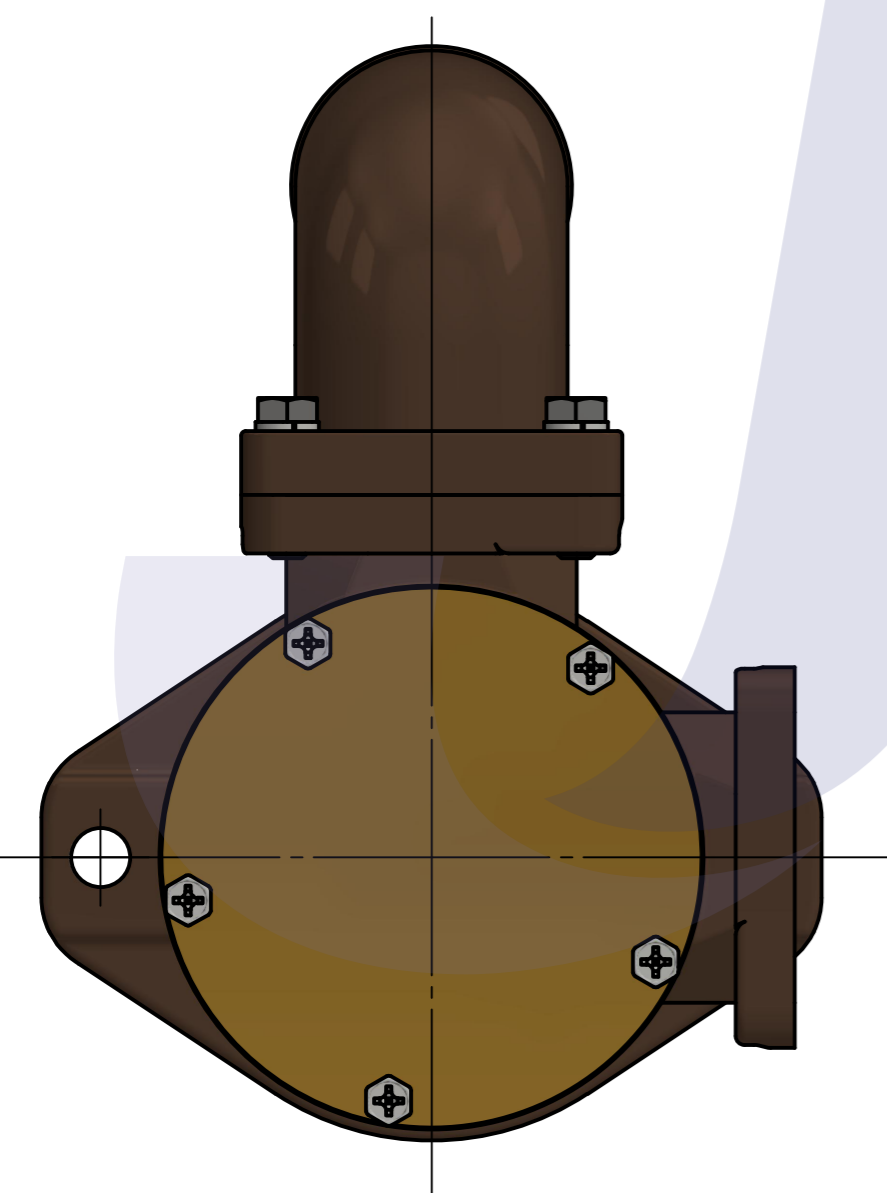

		PART LIST			
No.	QTY	PART NUMBER	PART NAME	MAT	DESCRIPTION
1	1	PUA002601	PUMP ASSY		JPR-JD50LF

Drawing by	Checked by	Approved by - date	Model Name	Date	Scale
강 명진	Y.D. JEON		JPR-JD50LF	2014-11-25	1:1
			PUMP ASSY"		
			PART NUMBER	Edition	Sheet
			PUA002601(0)	0	A2

PART No.	PUA002601
NAME	JPR-JD50LF

A: MAJOR KIT B: MINOR KIT C: CAM SET D: M-SEAL SET E: IMPELLER KIT F: FLANGE KIT

No.	QTY	PART NUMBER	PART NAME	A (JSK0056)	B (JSM0025)	C (CAMSET0016)	D (MCSSET0003)	E (JIKJMP045)	F (FLK0007)
1	2	BER0005	BEARING	X					
2	4	BOL0009	HEX BOLT						X
3	4	BOL0036	SPRING WASHER						X
4	6	BOL0081	HEX SCREW	X	X	X (1)			
5	1	CAM0016	CAM	X	X	X			
6	1	COV0005	COVER	X	X				
7	1	GAK0009	FIBER GASKET	X	X	X			
8	1	8300-1	RUBBER IMPELLER	X	X			X	
9	1	MCS0004	CARBON	X	X		X		
10	1	MCS0009	CERAMIC	X	X		X		
11	1	ORG0015	O-RING	X	X			X	
12	1	ORG0034	O-RING						X
13	1	PBC0096	PUMP CASING						
14	1	PBC0097	PUMP FLANGE						X
15	1	PBC0098	PUMP ELBOW						X
16	1	RET0012	RETAINER	X					
17	1	SHA0058	SHAFT	X					
18	1	SLI0003	SLINGER	X					
19	1	SNP0005	SNAP-RING	X					
20	1	SNP0013	SNAP-RING	X					
21	1	WER0003	WEAR PLATE	X	X				

PART LIST					
항목	수량	부품번호	주제	재질	설명
1	1	PUA002601	PUMP ASSY		JPR-JD50LF

Drawing by 강 명진	Checked by Y.D. JEON	Approved by - date	Model Name JPR-JD50LF	Date 2014-02-13	Scale 1 : 1
			PUMP PART'S VIEW		
			PART NUMBER PUA002601(0)	Edition 0	Sheet A2