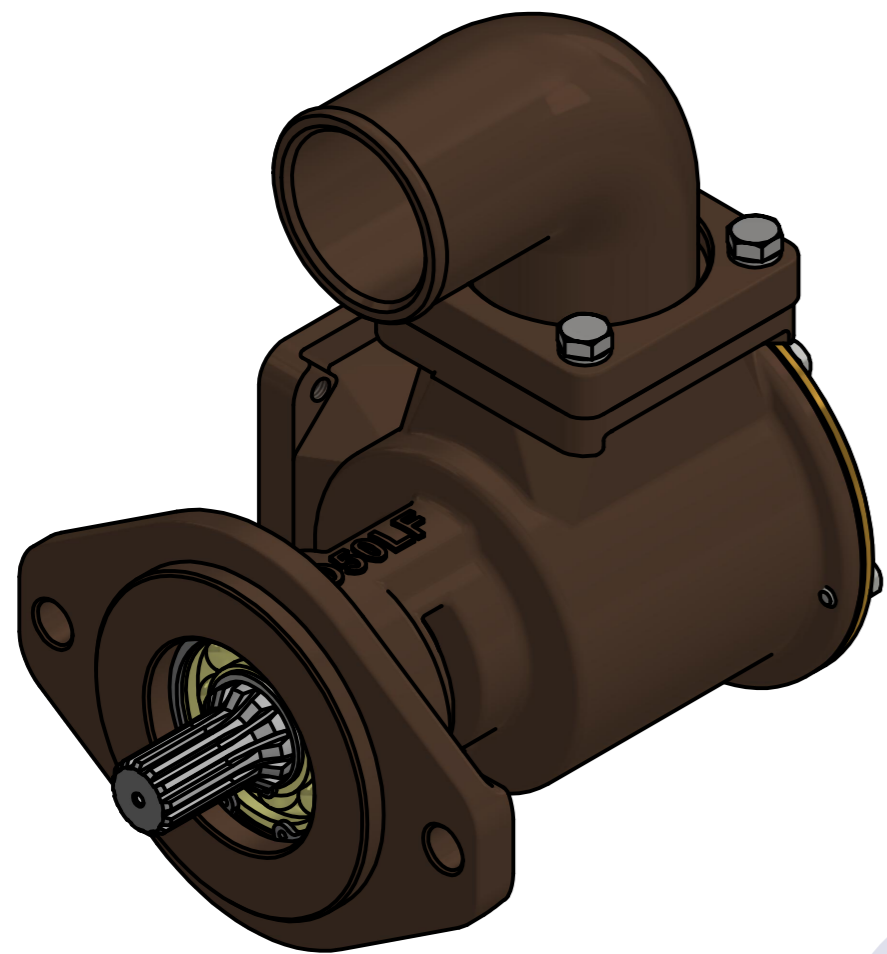

		PART LIST			
No.	QTY	PART NUMBER	PART NAME	MAT	DESCRIPTION
1	1	PUA002601	PUMP ASSY		JPR-JD50LF

Drawing by	Checked by	Approved by - date	Model Name	Date	Scale
강 명진	Y.D. JEON		JPR-JD50LF	2014-11-25	1:1
			PUMP ASSY"		
			PART NUMBER	Edition	Sheet
			PUA002601(0)	0	A2

PART No.	PUA002601
NAME	JPR-JD50LF

A: MAJOR KIT B: MINOR KIT C: CAM SET D: M-SEAL SET E: IMPELLER KIT F: FLANGE KIT

No.	QTY	PART NUMBER	PART NAME	A (JSK0056)	B (JSM0025)	C (CAMSET0016)	D (MCSSET0003)	E (JIKJMP045)	F (FLK0007)
1	2	BER0005	BEARING	X					
2	4	BOL0009	HEX BOLT						X
3	4	BOL0036	SPRING WASHER						X
4	6	BOL0081	HEX SCREW	X	X	X (1)			
5	1	CAM0016	CAM	X	X	X			
6	1	COV0005	COVER	X	X				
7	1	GAK0009	FIBER GASKET	X	X	X			
8	1	8300-1	RUBBER IMPELLER	X	X			X	
9	1	MCS0004	CARBON	X	X		X		
10	1	MCS0009	CERAMIC	X	X		X		
11	1	ORG0015	O-RING	X	X			X	
12	1	ORG0034	O-RING						X
13	1	PBC0096	PUMP CASING						
14	1	PBC0097	PUMP FLANGE						X
15	1	PBC0098	PUMP ELBOW						X
16	1	RET0012	RETAINER	X					
17	1	SHA0058	SHAFT	X					
18	1	SLI0003	SLINGER	X					
19	1	SNP0005	SNAP-RING	X					
20	1	SNP0013	SNAP-RING	X					
21	1	WER0003	WEAR PLATE	X	X				

PART LIST					
항목	수량	부품번호	주제	재질	설명
1	1	PUA002601	PUMP ASSY		JPR-JD50LF

Drawing by 강 명진	Checked by Y.D. JEON	Approved by - date	Model Name JPR-JD50LF	Date 2014-02-13	Scale 1 : 1
			PUMP PART'S VIEW		
			PART NUMBER PUA002601(0)	Edition 0	Sheet A2