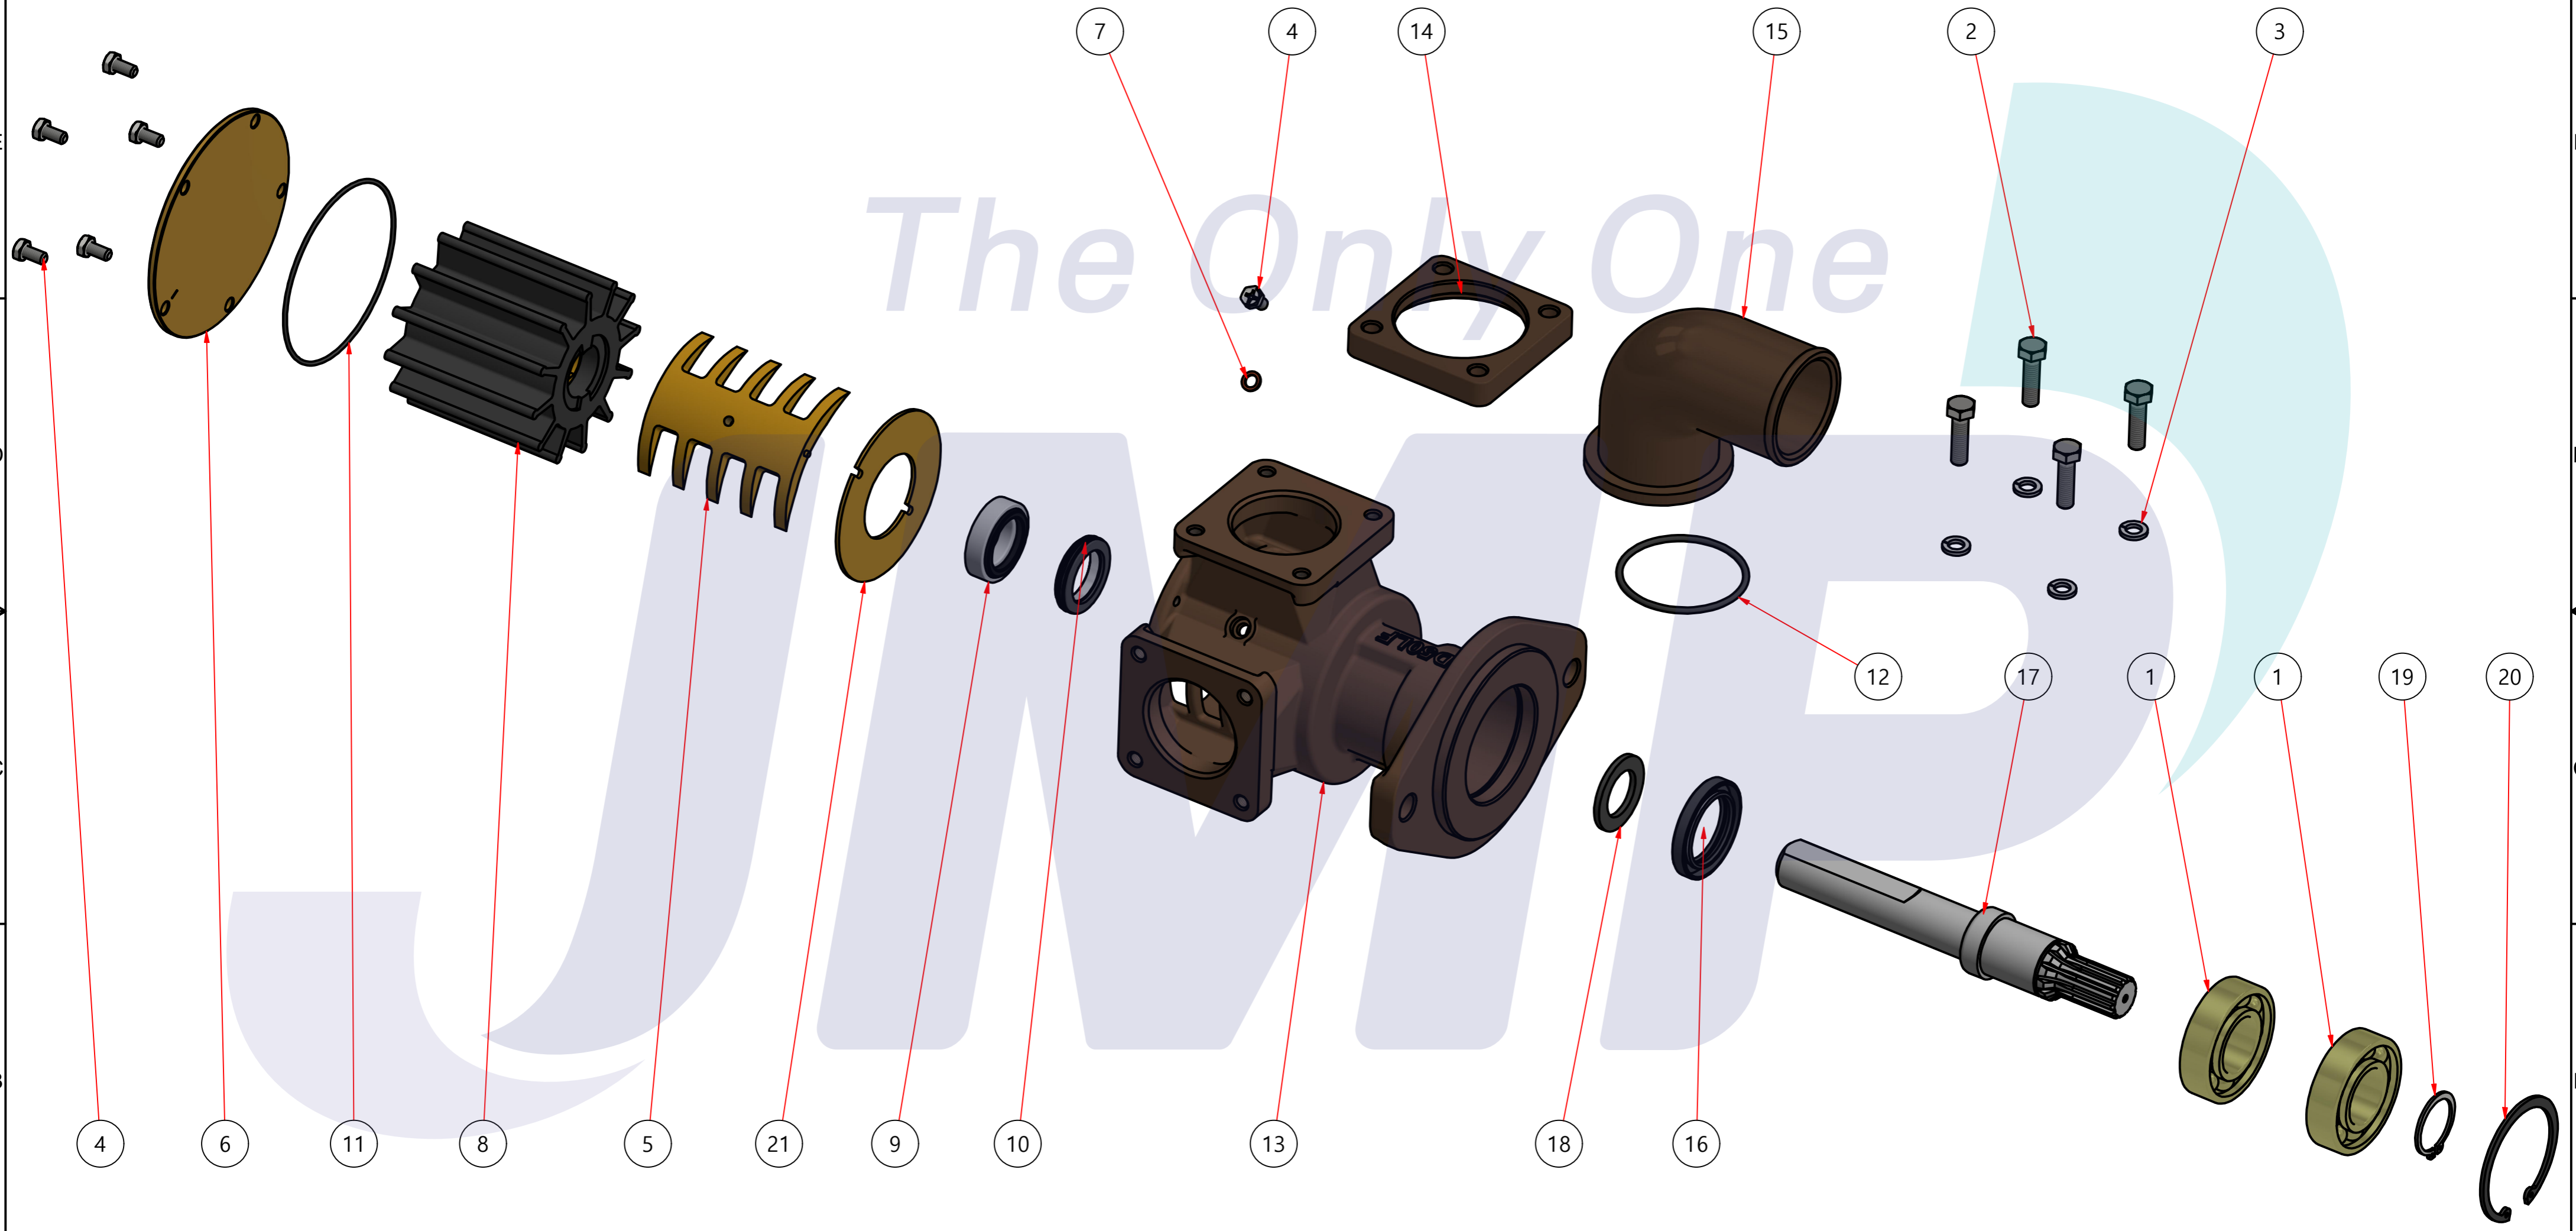

		PART LIST			
No.	QTY	PART NUMBER	PART NAME	MAT	DESCRIPTION
1	1	PUA002601	PUMP ASSY		JPR-JD50LF

Drawing by	Checked by	Approved by - date	Model Name	Date	Scale
강 명진	Y.D. JEON		JPR-JD50LF	2014-11-25	1:1
			PUMP ASSY"		
			PART NUMBER	Edition	Sheet
			PUA002601(0)	0	A2

PART No.	PUA002601
NAME	JPR-JD50LF

A: MAJOR KIT B: MINOR KIT C: CAM SET D: M-SEAL SET E: IMPELLER KIT F: FLANGE KIT

No.	QTY	PART NUMBER	PART NAME	A (JSK0056)	B (JSM0025)	C (CAMSET0016)	D (MCSSET0003)	E (JIKJMP045)	F (FLK0007)
1	2	BER0005	BEARING	X					
2	4	BOL0009	HEX BOLT						X
3	4	BOL0036	SPRING WASHER						X
4	6	BOL0081	HEX SCREW	X	X	X (1)			
5	1	CAM0016	CAM	X	X	X			
6	1	COV0005	COVER	X	X				
7	1	GAK0009	FIBER GASKET	X	X	X			
8	1	8300-1	RUBBER IMPELLER	X	X			X	
9	1	MCS0004	CARBON	X	X		X		
10	1	MCS0009	CERAMIC	X	X		X		
11	1	ORG0015	O-RING	X	X			X	
12	1	ORG0034	O-RING						X
13	1	PBC0096	PUMP CASING						
14	1	PBC0097	PUMP FLANGE						X
15	1	PBC0098	PUMP ELBOW						X
16	1	RET0012	RETAINER	X					
17	1	SHA0058	SHAFT	X					
18	1	SLI0003	SLINGER	X					
19	1	SNP0005	SNAP-RING	X					
20	1	SNP0013	SNAP-RING	X					
21	1	WER0003	WEAR PLATE	X	X				

PART LIST					
항목	수량	부품번호	주제	재질	설명
1	1	PUA002601	PUMP ASSY		JPR-JD50LF

Drawing by 강 명진	Checked by Y.D. JEON	Approved by - date	Model Name JPR-JD50LF	Date 2014-02-13	Scale 1 : 1
			PUMP PART'S VIEW		
			PART NUMBER PUA002601(0)	Edition 0	Sheet A2