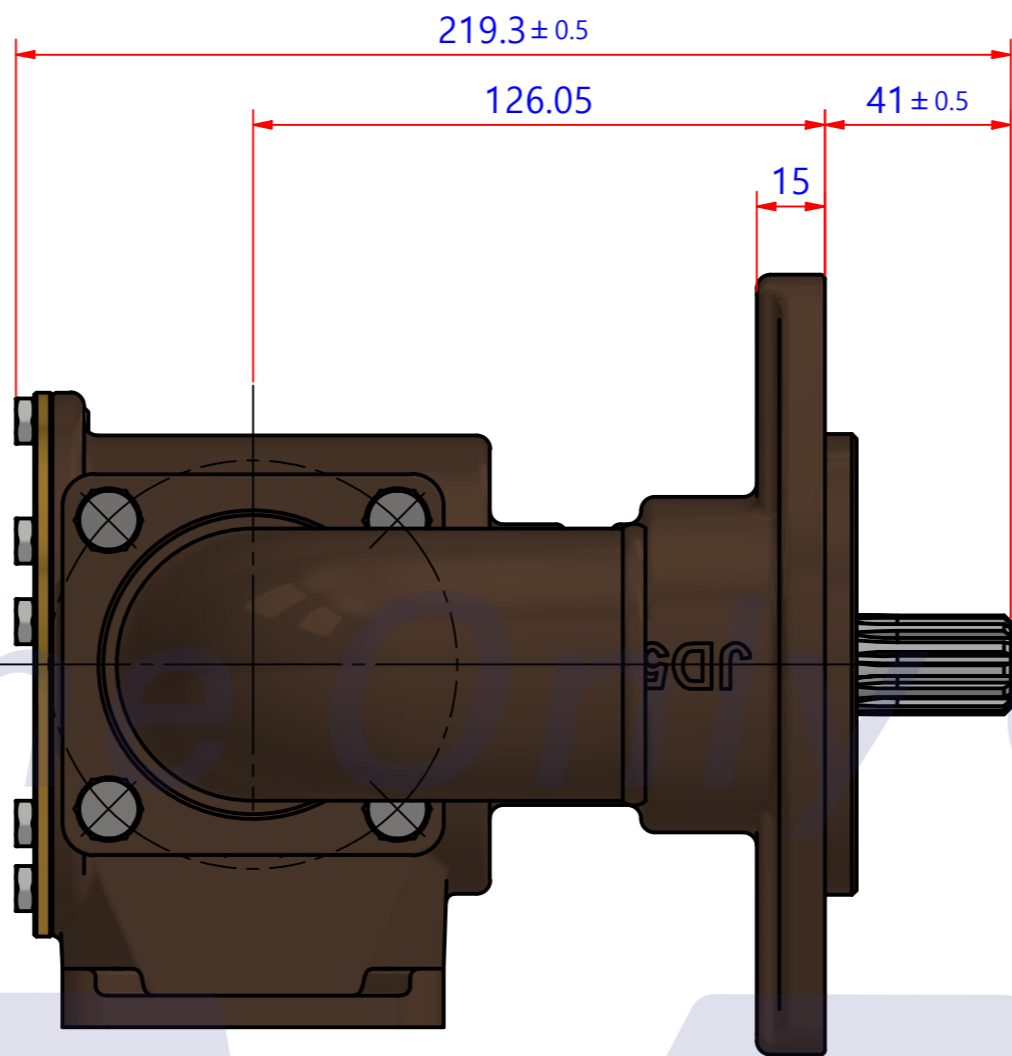

		PART LIST			
No.	QTY	PART NUMBER	PART NAME	MAT	DESCRIPTION
1	1	PUA002601	PUMP ASSY		JPR-JD50LF

Drawing by	Checked by	Approved by - date	Model Name	Date	Scale
강 명진	Y.D. JEON		JPR-JD50LF	2014-11-25	1:1
			PUMP ASSY"		
			PART NUMBER	Edition	Sheet
			PUA002601(0)	0	A2

PART No.	PUA002601
NAME	JPR-JD50LF

A: MAJOR KIT B: MINOR KIT C: CAM SET D: M-SEAL SET E: IMPELLER KIT F: FLANGE KIT

No.	QTY	PART NUMBER	PART NAME	A (JSK0056)	B (JSM0025)	C (CAMSET0016)	D (MCSSET0003)	E (JIKJMP045)	F (FLK0007)
1	2	BER0005	BEARING	X					
2	4	BOL0009	HEX BOLT						X
3	4	BOL0036	SPRING WASHER						X
4	6	BOL0081	HEX SCREW	X	X	X (1)			
5	1	CAM0016	CAM	X	X	X			
6	1	COV0005	COVER	X	X				
7	1	GAK0009	FIBER GASKET	X	X	X			
8	1	8300-1	RUBBER IMPELLER	X	X			X	
9	1	MCS0004	CARBON	X	X		X		
10	1	MCS0009	CERAMIC	X	X		X		
11	1	ORG0015	O-RING	X	X			X	
12	1	ORG0034	O-RING						X
13	1	PBC0096	PUMP CASING						
14	1	PBC0097	PUMP FLANGE						X
15	1	PBC0098	PUMP ELBOW						X
16	1	RET0012	RETAINER	X					
17	1	SHA0058	SHAFT	X					
18	1	SLI0003	SLINGER	X					
19	1	SNP0005	SNAP-RING	X					
20	1	SNP0013	SNAP-RING	X					
21	1	WER0003	WEAR PLATE	X	X				

PART LIST					
항목	수량	부품번호	주제	재질	설명
1	1	PUA002601	PUMP ASSY		JPR-JD50LF

Drawing by 강 명진	Checked by Y.D. JEON	Approved by - date	Model Name JPR-JD50LF	Date 2014-02-13	Scale 1 : 1
			PUMP PART'S VIEW		
			PART NUMBER PUA002601(0)	Edition 0	Sheet A2