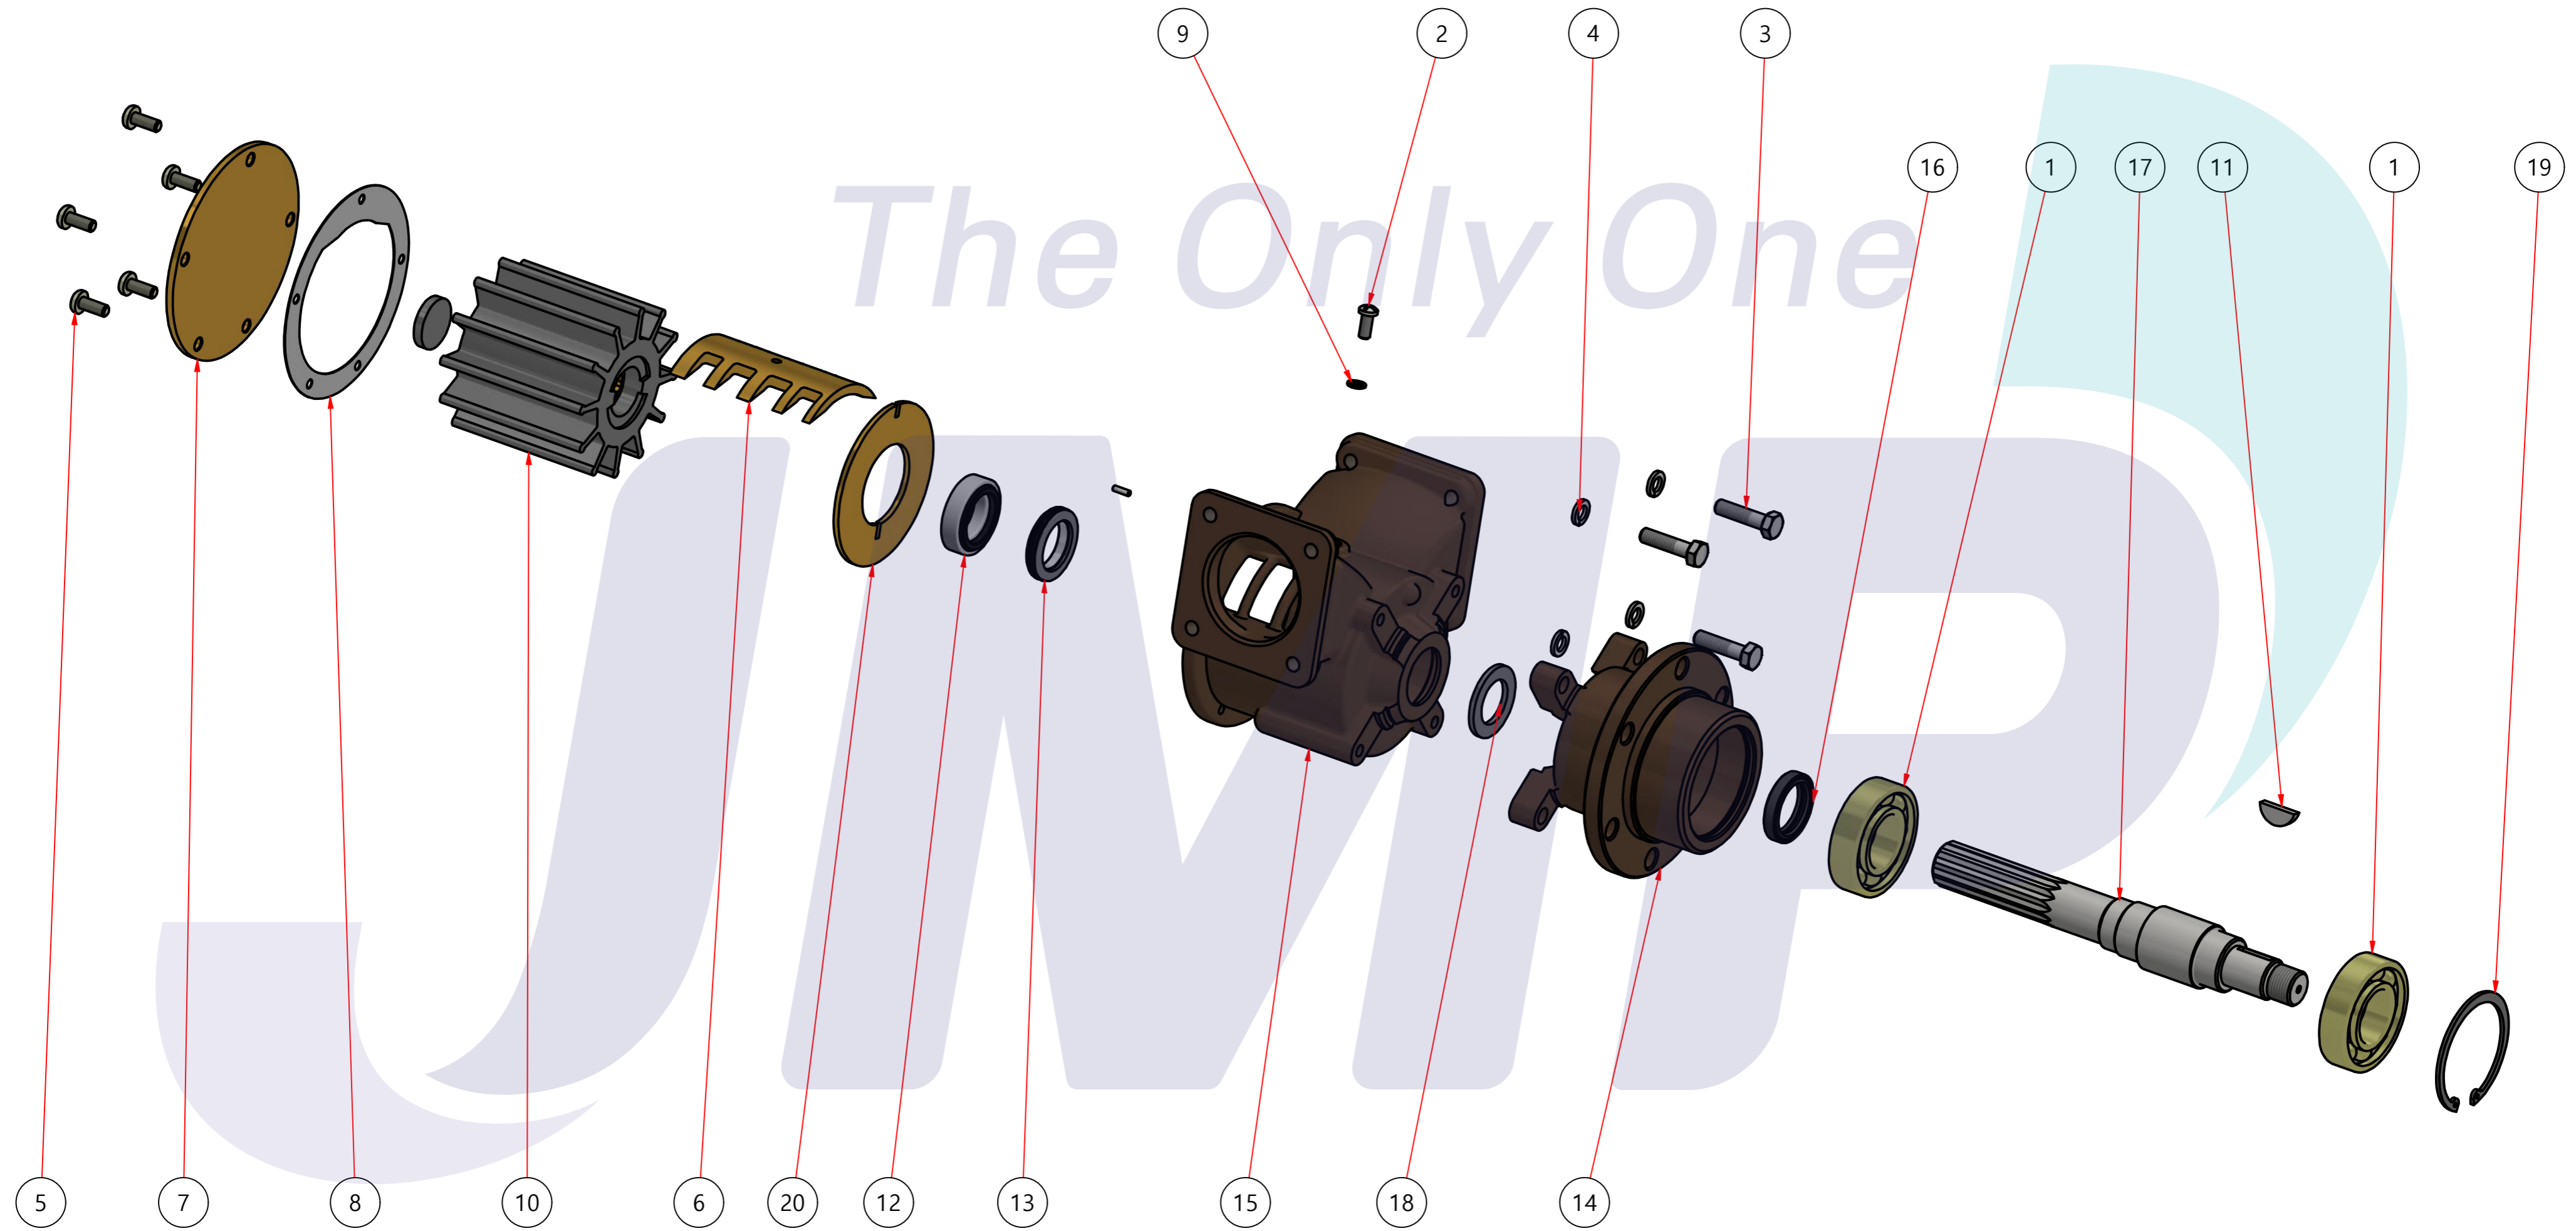

PART LIST					
No.	QTY	PART NUMBER	PART NAME	MAT	DESCRIPTION
1	1	PUA0037	PUMP ASSY		JPR-V3000

Drawing by	Checked by	Approved by - date	Model Name	Date	Scale
M.J.KANG	C.I. JEON		JPR-V3000	2019-02-22	1 : 1
			PUMP ASSY		
			PART NUMBER	Edition	Sheet
			PUA0037(0)	0	A2

품 번	PUA0037
품 명	JPR-V3000

A: MAJOR KIT B: MINOR KIT C: CAM SET D: M-SEAL SET E: IMPELLER KIT

No.	QTY	PART NUMBER	PART NAME	A (JSK0030)	B (JSM0031)	C (CAMSET0011)	D (MCSSET0003)	E (JIKJMP046)
1	2	BER0005	BEARING	X				
2	1	BOL0004	BOLT	X	X	X		
3	4	BOL001601	HEX BOLT					
4	4	BOL0036	SPRING WASHER					
5	5	BOL0099	SCREW	X	X			
6	1	CAM0011	CAM	X	X	X		
7	1	COV0006	COVER	X	X			
8	1	GAK0007	GASKET	X	X			X
9	1	GAK0009	FIBER GASKET	X	X	X		
10	1	8301-01	RUBBER IMPELLER	X	X			X
11	1	KEY0012	KEY	X				
12	1	MCS0004	CARBON	X	X		X	
13	1	MCS0009	CERAMIC	X	X		X	
14	1	PBC0043	PUMP CASING / BER					
15	1	PBC0046	PUMP CASING / IMP					
16	1	RET001301	RETAINER	X				
17	1	SHA0028	SHAFT	X				
18	1	SLI0003	SLINGER	X				
19	1	SNP0013	SNAP-RING	X				
20	1	WER0009	WEAR PLATE	X	X			

PART LIST					
No.	QTY	PART NUMBER	PART NAME	MAT	DESCRIPTION
1	1	PUA0037	PUMP ASSY		JPR-V3000

Drawing by	Checked by	Approved by - date	Model Name	Date	Scale
강 명진	Y.D. JEON		JPR-V3000	2013-09-12	1 : 1
			PUMP PARTS VIEW		
			PUA0037(0)	0	A2