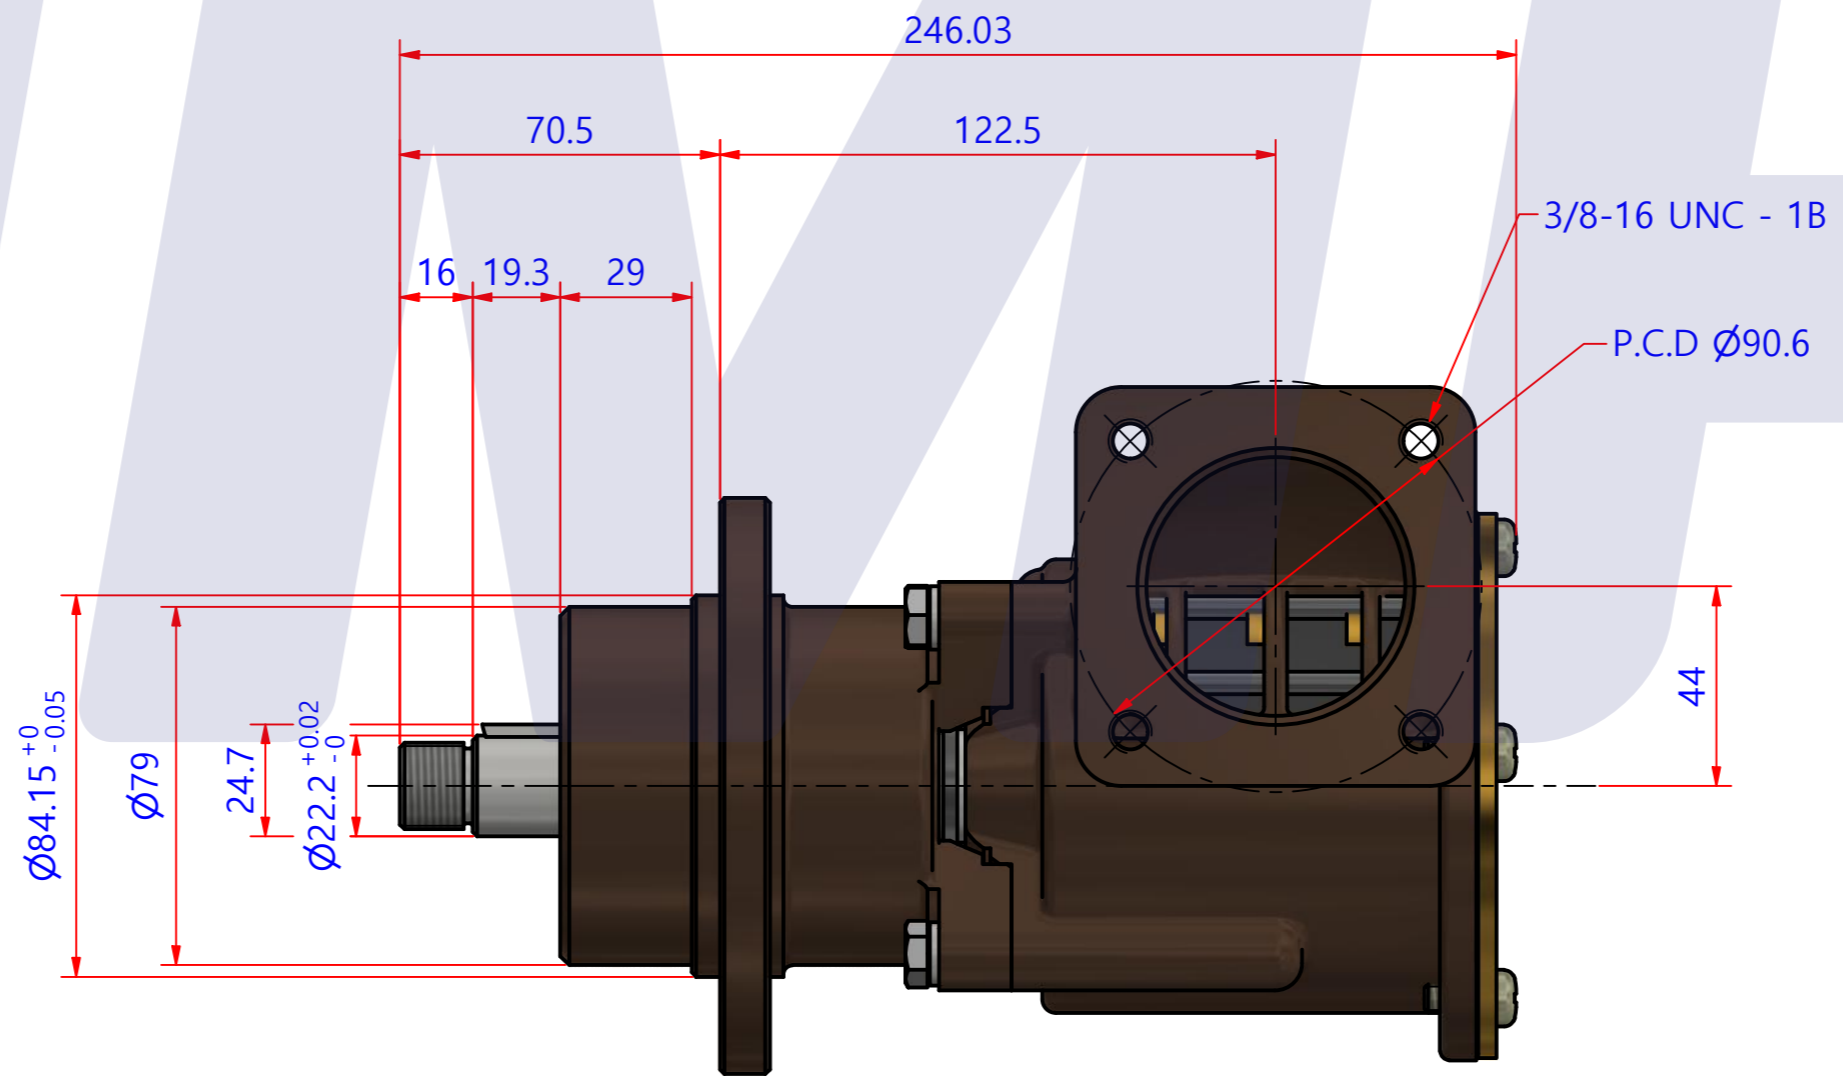

PART LIST					
No.	QTY	PART NUMBER	PART NAME	MAT	DESCRIPTION
1	1	PUA0037	PUMP ASSY		JPR-V3000

Drawing by	Checked by	Approved by - date	Model Name	Date	Scale
M.J.KANG	C.I. JEON		JPR-V3000	2019-02-22	1 : 1
			PUMP ASSY		
			PART NUMBER	Edition	Sheet
			PUA0037(0)	0	A2

품 번	PUA0037
품 명	JPR-V3000

A: MAJOR KIT B: MINOR KIT C: CAM SET D: M-SEAL SET E: IMPELLER KIT

No.	QTY	PART NUMBER	PART NAME	A (JSK0030)	B (JSM0031)	C (CAMSET0011)	D (MCSSET0003)	E (JIKJMP046)
1	2	BER0005	BEARING	X				
2	1	BOL0004	BOLT	X	X	X		
3	4	BOL001601	HEX BOLT					
4	4	BOL0036	SPRING WASHER					
5	5	BOL0099	SCREW	X	X			
6	1	CAM0011	CAM	X	X	X		
7	1	COV0006	COVER	X	X			
8	1	GAK0007	GASKET	X	X			X
9	1	GAK0009	FIBER GASKET	X	X	X		
10	1	8301-01	RUBBER IMPELLER	X	X			X
11	1	KEY0012	KEY	X				
12	1	MCS0004	CARBON	X	X		X	
13	1	MCS0009	CERAMIC	X	X		X	
14	1	PBC0043	PUMP CASING / BER					
15	1	PBC0046	PUMP CASING / IMP					
16	1	RET001301	RETAINER	X				
17	1	SHA0028	SHAFT	X				
18	1	SLI0003	SLINGER	X				
19	1	SNP0013	SNAP-RING	X				
20	1	WER0009	WEAR PLATE	X	X			

PART LIST					
No.	QTY	PART NUMBER	PART NAME	MAT	DESCRIPTION
1	1	PUA0037	PUMP ASSY		JPR-V3000

Drawing by	Checked by	Approved by - date	Model Name	Date	Scale
강 명진	Y.D. JEON		JPR-V3000	2013-09-12	1 : 1
			PUMP PARTS VIEW		
			PUA0037(0)	0	A2