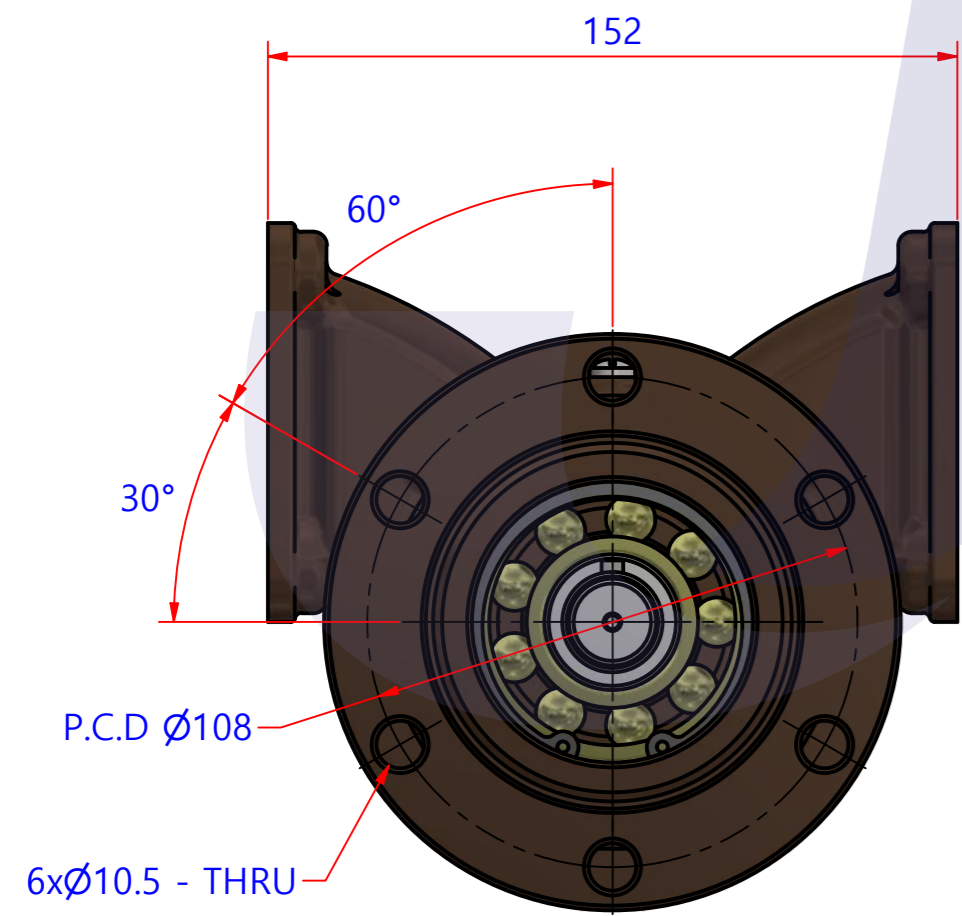

PART LIST					
No.	QTY	PART NUMBER	PART NAME	MAT	DESCRIPTION
1	1	PUA0037	PUMP ASSY		JPR-V3000

Drawing by	Checked by	Approved by - date	Model Name	Date	Scale
M.J.KANG	C.I. JEON		JPR-V3000	2019-02-22	1 : 1
			PUMP ASSY		
			PART NUMBER	Edition	Sheet
			PUA0037(0)	0	A2

품 번	PUA0037
품 명	JPR-V3000

A: MAJOR KIT B: MINOR KIT C: CAM SET D: M-SEAL SET E: IMPELLER KIT

No.	QTY	PART NUMBER	PART NAME	A (JSK0030)	B (JSM0031)	C (CAMSET0011)	D (MCSSET0003)	E (JIKJMP046)
1	2	BER0005	BEARING	X				
2	1	BOL0004	BOLT	X	X	X		
3	4	BOL001601	HEX BOLT					
4	4	BOL0036	SPRING WASHER					
5	5	BOL0099	SCREW	X	X			
6	1	CAM0011	CAM	X	X	X		
7	1	COV0006	COVER	X	X			
8	1	GAK0007	GASKET	X	X			X
9	1	GAK0009	FIBER GASKET	X	X	X		
10	1	8301-01	RUBBER IMPELLER	X	X			X
11	1	KEY0012	KEY	X				
12	1	MCS0004	CARBON	X	X		X	
13	1	MCS0009	CERAMIC	X	X		X	
14	1	PBC0043	PUMP CASING / BER					
15	1	PBC0046	PUMP CASING / IMP					
16	1	RET001301	RETAINER	X				
17	1	SHA0028	SHAFT	X				
18	1	SLI0003	SLINGER	X				
19	1	SNP0013	SNAP-RING	X				
20	1	WER0009	WEAR PLATE	X	X			

PART LIST					
No.	QTY	PART NUMBER	PART NAME	MAT	DESCRIPTION
1	1	PUA0037	PUMP ASSY		JPR-V3000

Drawing by	Checked by	Approved by - date	Model Name	Date	Scale
강 명진	Y.D. JEON		JPR-V3000	2013-09-12	1 : 1
			PUMP PARTS VIEW		
			PUA0037(0)	0	A2