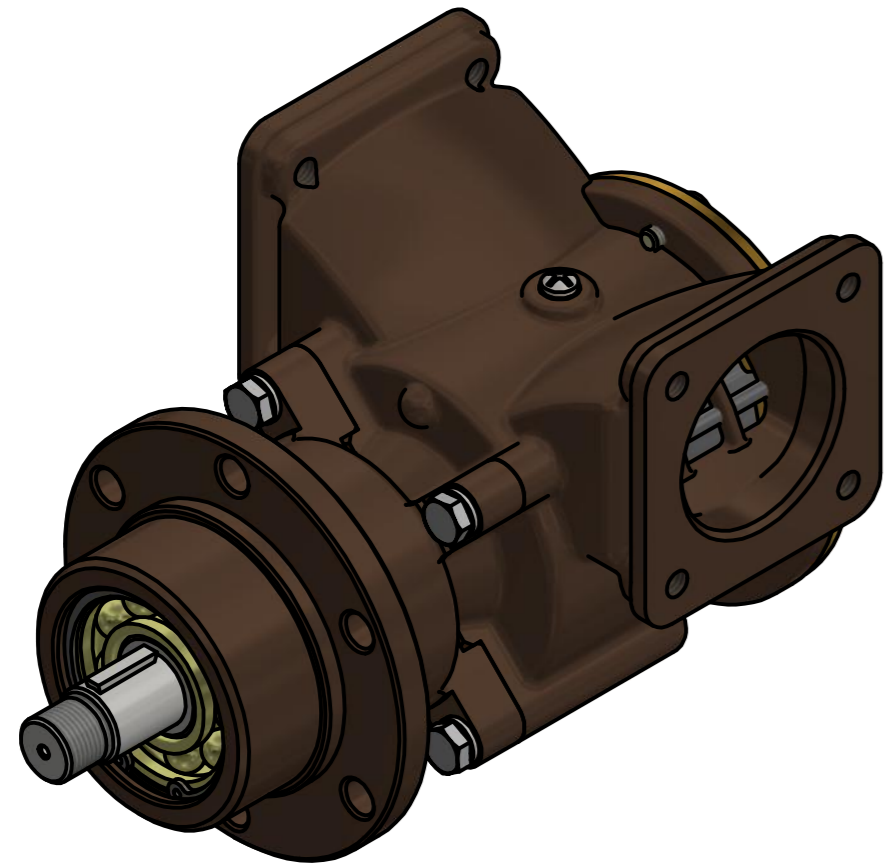

PART LIST					
No.	QTY	PART NUMBER	PART NAME	MAT	DESCRIPTION
1	1	PUA0037	PUMP ASSY		JPR-V3000

Drawing by	Checked by	Approved by - date	Model Name	Date	Scale
M.J.KANG	C.I. JEON		JPR-V3000	2019-02-22	1 : 1
			PUMP ASSY		
			PART NUMBER	Edition	Sheet
			PUA0037(0)	0	A2

품 번	PUA0037
품 명	JPR-V3000

A: MAJOR KIT B: MINOR KIT C: CAM SET D: M-SEAL SET E: IMPELLER KIT

No.	QTY	PART NUMBER	PART NAME	A (JSK0030)	B (JSM0031)	C (CAMSET0011)	D (MCSSET0003)	E (JIKJMP046)
1	2	BER0005	BEARING	X				
2	1	BOL0004	BOLT	X	X	X		
3	4	BOL001601	HEX BOLT					
4	4	BOL0036	SPRING WASHER					
5	5	BOL0099	SCREW	X	X			
6	1	CAM0011	CAM	X	X	X		
7	1	COV0006	COVER	X	X			
8	1	GAK0007	GASKET	X	X			X
9	1	GAK0009	FIBER GASKET	X	X	X		
10	1	8301-01	RUBBER IMPELLER	X	X			X
11	1	KEY0012	KEY	X				
12	1	MCS0004	CARBON	X	X		X	
13	1	MCS0009	CERAMIC	X	X		X	
14	1	PBC0043	PUMP CASING / BER					
15	1	PBC0046	PUMP CASING / IMP					
16	1	RET001301	RETAINER	X				
17	1	SHA0028	SHAFT	X				
18	1	SLI0003	SLINGER	X				
19	1	SNP0013	SNAP-RING	X				
20	1	WER0009	WEAR PLATE	X	X			

PART LIST					
No.	QTY	PART NUMBER	PART NAME	MAT	DESCRIPTION
1	1	PUA0037	PUMP ASSY		JPR-V3000

Drawing by	Checked by	Approved by - date	Model Name	Date	Scale
강 명진	Y.D. JEON		JPR-V3000	2013-09-12	1 : 1
			PUMP PARTS VIEW		
			PUA0037(0)	0	A2