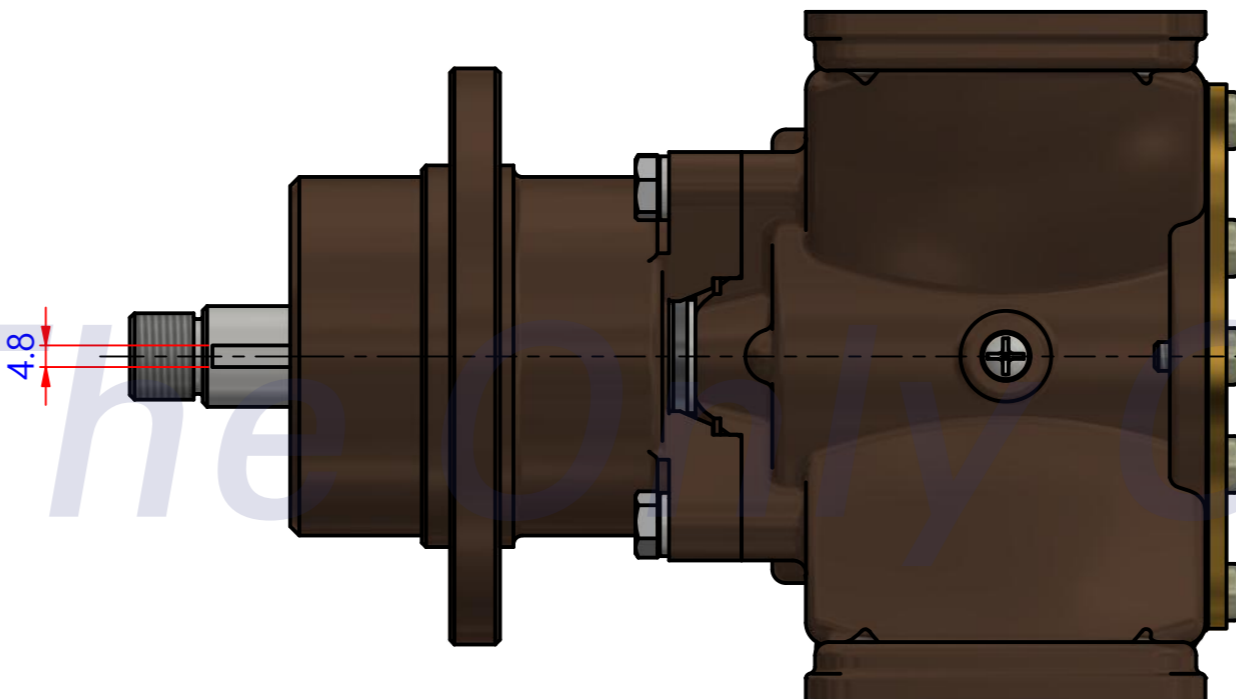

PART LIST					
No.	QTY	PART NUMBER	PART NAME	MAT	DESCRIPTION
1	1	PUA0037	PUMP ASSY		JPR-V3000

Drawing by	Checked by	Approved by - date	Model Name	Date	Scale
M.J.KANG	C.I. JEON		JPR-V3000	2019-02-22	1 : 1
			PUMP ASSY		
			PART NUMBER	Edition	Sheet
			PUA0037(0)	0	A2

품 번	PUA0037
품 명	JPR-V3000

A: MAJOR KIT B: MINOR KIT C: CAM SET D: M-SEAL SET E: IMPELLER KIT

No.	QTY	PART NUMBER	PART NAME	A (JSK0030)	B (JSM0031)	C (CAMSET0011)	D (MCSSET0003)	E (JIKJMP046)
1	2	BER0005	BEARING	X				
2	1	BOL0004	BOLT	X	X	X		
3	4	BOL001601	HEX BOLT					
4	4	BOL0036	SPRING WASHER					
5	5	BOL0099	SCREW	X	X			
6	1	CAM0011	CAM	X	X	X		
7	1	COV0006	COVER	X	X			
8	1	GAK0007	GASKET	X	X			X
9	1	GAK0009	FIBER GASKET	X	X	X		
10	1	8301-01	RUBBER IMPELLER	X	X			X
11	1	KEY0012	KEY	X				
12	1	MCS0004	CARBON	X	X		X	
13	1	MCS0009	CERAMIC	X	X		X	
14	1	PBC0043	PUMP CASING / BER					
15	1	PBC0046	PUMP CASING / IMP					
16	1	RET001301	RETAINER	X				
17	1	SHA0028	SHAFT	X				
18	1	SLI0003	SLINGER	X				
19	1	SNP0013	SNAP-RING	X				
20	1	WER0009	WEAR PLATE	X	X			

PART LIST					
No.	QTY	PART NUMBER	PART NAME	MAT	DESCRIPTION
1	1	PUA0037	PUMP ASSY		JPR-V3000

Drawing by	Checked by	Approved by - date	Model Name	Date	Scale
강 명진	Y.D. JEON		JPR-V3000	2013-09-12	1 : 1
			PUMP PARTS VIEW		
			PUA0037(0)	0	A2