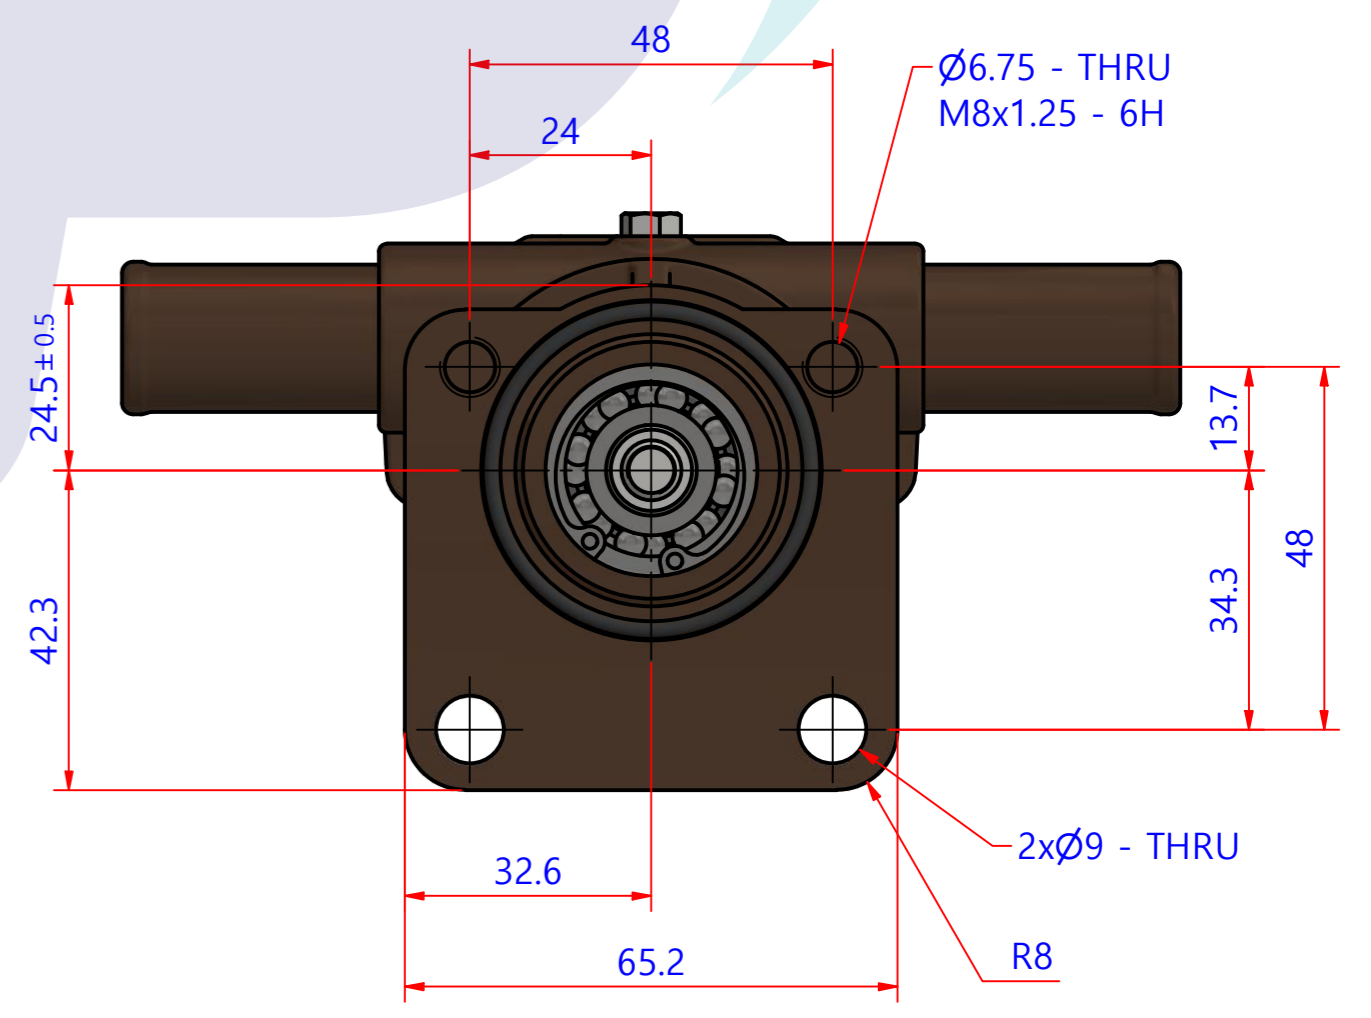

PART LIST					
No.	QTY	PART NUMBER	PART NAME	MAT	DESCRIPTION
1	1	PUA0114	PUMP ASSY		JPR-VP0010DA

Drawing by	Checked by	Approved by - date	Model Name	Date	Scale
강 명진	Y.D. JEON		JPR-VP0010DA	2015-06-18	1 : 1
			PUMP ASSY		
			PART NUMBER	PUA0114(0)	Sheet A2

품번	PUA0114
품명	JPR-VP0010DA

A: MAJOR KIT B: MINOR KIT C: CAM SET D: IMPELLER KIT

No.	QTY	PART NUMBER	PART NAME	A (JSK0091)	B (JSM0072)	C (CAMSET0034)	D (JIKJMP006)
1	2	BER0048	BEARING	X			
2	7	BOL0144	HEX BOLT	X	X	X (1)	
3	1	BOL0162	BRONZE WASHER	X	X	X	
4	1	CAM0033	CAM	X	X	X	
5	1	COV0048	COVER	X	X		
6	1	GAK0052	GASKET	X	X		X
7	1	7051-01	RUBBER IMPELLER	X	X		X
8	1	ORG0053	O-RING	X			
9	1	ORG0056	O-RING	X			
10	1	PBC0195	PUMP CASING				
11	2	RET0048	RETAINER	X	X (1)		
12	1	SHA0107	SHAFT	X			
13	1	SNP0024	SNAP-RING	X			
14	1	SNP0027	SNAP-RING	X			
15	1	SPC0027	SPACER	X			
16	1	SPC0029	SPACER WASHER	X			

PART LIST					
No.	QTY	PART NUMBER	PART NAME	MAT	DESCRIPTION
1	1	PUA0114	PUMP ASSY		JPR-VP0010DA

Drawing by	Checked by	Approved by - date	Model Name	Date	Scale
강 명진	Y.D. JEON		JPR-VP0010DA	2015-10-14	1 : 1
			PUMP PART'S VIEW		
			PART NUMBER	Edition	Sheet
			PUA0114(0)	0	A2