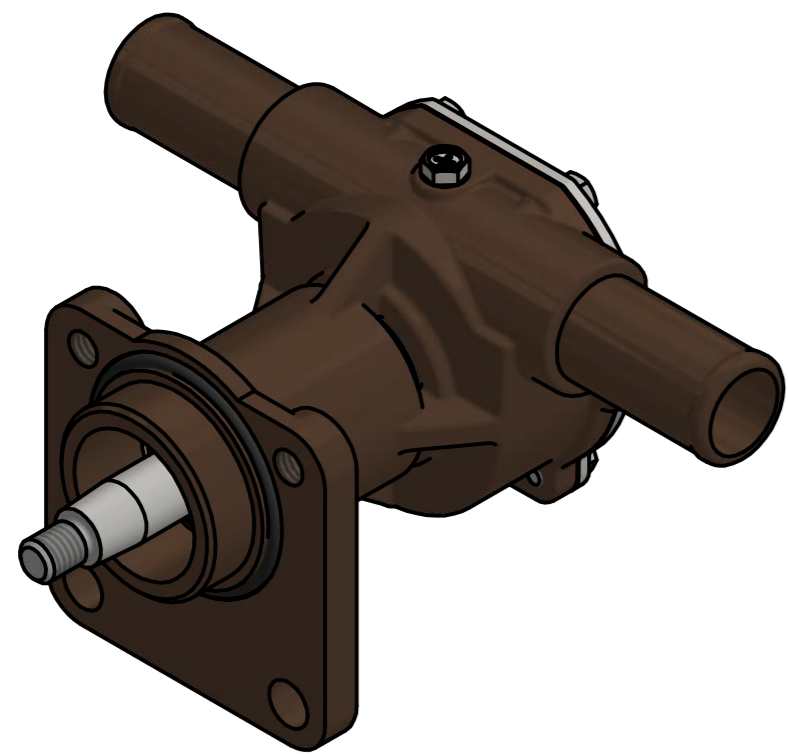

PART LIST					
No.	QTY	PART NUMBER	PART NAME	MAT	DESCRIPTION
1	1	PUA0114	PUMP ASSY		JPR-VP0010DA

Drawing by	Checked by	Approved by - date	Model Name	Date	Scale
강 명진	Y.D. JEON		JPR-VP0010DA	2015-06-18	1 : 1
			PUMP ASSY		
			PART NUMBER	PUA0114(0)	Sheet A2

품번	PUA0114
품명	JPR-VP0010DA

A: MAJOR KIT B: MINOR KIT C: CAM SET D: IMPELLER KIT

No.	QTY	PART NUMBER	PART NAME	A (JSK0091)	B (JSM0072)	C (CAMSET0034)	D (JIKJMP006)
1	2	BER0048	BEARING	X			
2	7	BOL0144	HEX BOLT	X	X	X (1)	
3	1	BOL0162	BRONZE WASHER	X	X	X	
4	1	CAM0033	CAM	X	X	X	
5	1	COV0048	COVER	X	X		
6	1	GAK0052	GASKET	X	X		X
7	1	7051-01	RUBBER IMPELLER	X	X		X
8	1	ORG0053	O-RING	X			
9	1	ORG0056	O-RING	X			
10	1	PBC0195	PUMP CASING				
11	2	RET0048	RETAINER	X	X (1)		
12	1	SHA0107	SHAFT	X			
13	1	SNP0024	SNAP-RING	X			
14	1	SNP0027	SNAP-RING	X			
15	1	SPC0027	SPACER	X			
16	1	SPC0029	SPACER WASHER	X			

PART LIST					
No.	QTY	PART NUMBER	PART NAME	MAT	DESCRIPTION
1	1	PUA0114	PUMP ASSY		JPR-VP0010DA

Drawing by	Checked by	Approved by - date	Model Name	Date	Scale
강 명진	Y.D. JEON		JPR-VP0010DA	2015-10-14	1 : 1
			PUMP PART'S VIEW		
			PART NUMBER	Edition	Sheet
			PUA0114(0)	0	A2