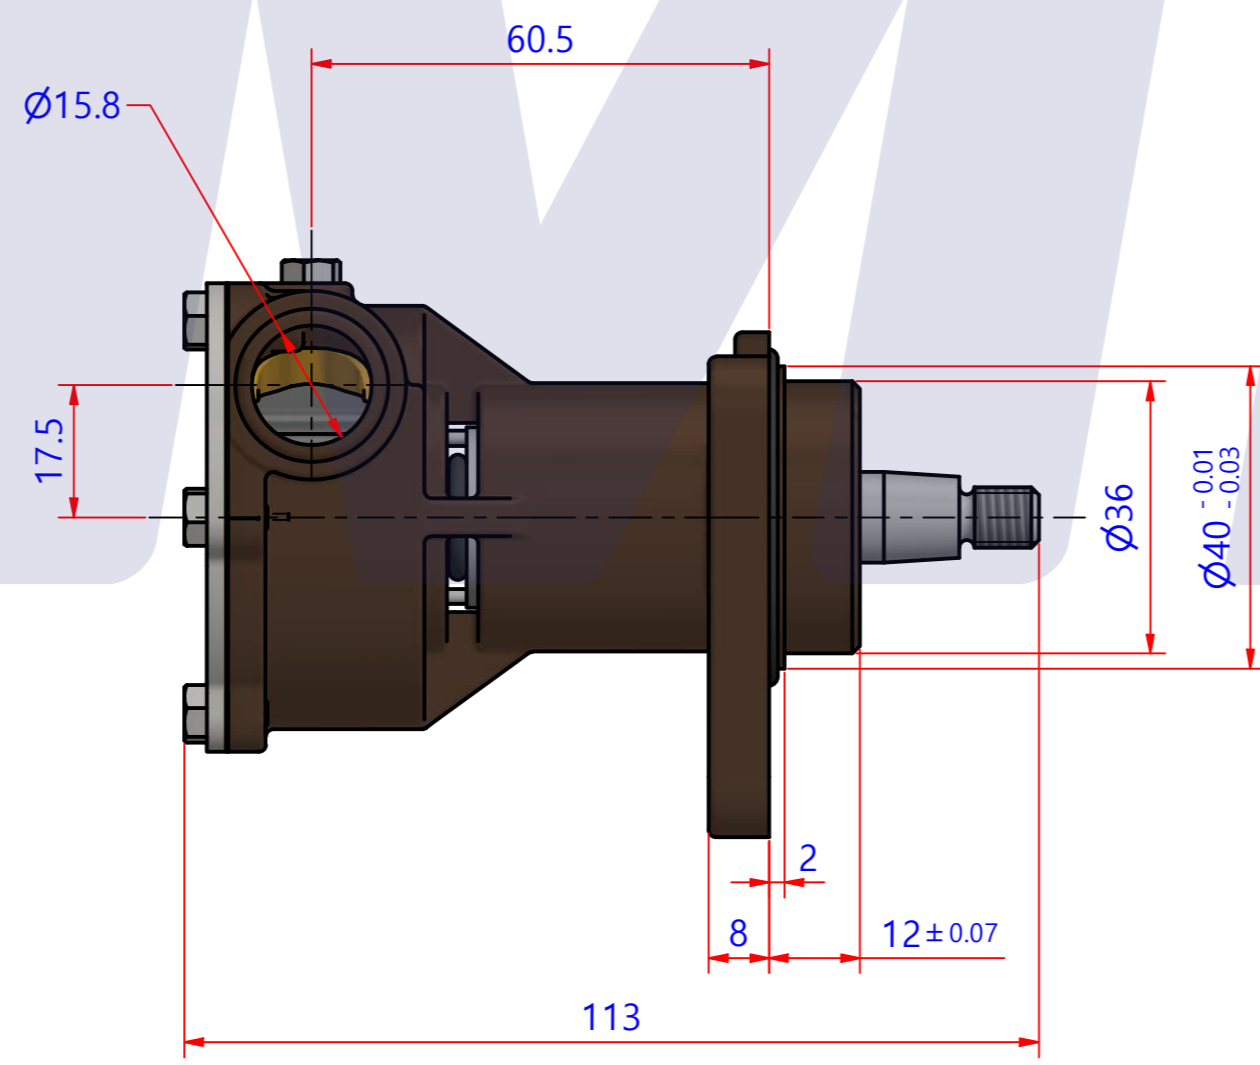

PART LIST					
No.	QTY	PART NUMBER	PART NAME	MAT	DESCRIPTION
1	1	PUA0114	PUMP ASSY		JPR-VP0010DA

Drawing by	Checked by	Approved by - date	Model Name	Date	Scale
강 명진	Y.D. JEON		JPR-VP0010DA	2015-06-18	1 : 1
			PUMP ASSY		
			PART NUMBER	PUA0114(0)	Sheet A2

품번	PUA0114
품명	JPR-VP0010DA

A: MAJOR KIT B: MINOR KIT C: CAM SET D: IMPELLER KIT

No.	QTY	PART NUMBER	PART NAME	A (JSK0091)	B (JSM0072)	C (CAMSET0034)	D (JIKJMP006)
1	2	BER0048	BEARING	X			
2	7	BOL0144	HEX BOLT	X	X	X (1)	
3	1	BOL0162	BRONZE WASHER	X	X	X	
4	1	CAM0033	CAM	X	X	X	
5	1	COV0048	COVER	X	X		
6	1	GAK0052	GASKET	X	X		X
7	1	7051-01	RUBBER IMPELLER	X	X		X
8	1	ORG0053	O-RING	X			
9	1	ORG0056	O-RING	X			
10	1	PBC0195	PUMP CASING				
11	2	RET0048	RETAINER	X	X (1)		
12	1	SHA0107	SHAFT	X			
13	1	SNP0024	SNAP-RING	X			
14	1	SNP0027	SNAP-RING	X			
15	1	SPC0027	SPACER	X			
16	1	SPC0029	SPACER WASHER	X			

PART LIST					
No.	QTY	PART NUMBER	PART NAME	MAT	DESCRIPTION
1	1	PUA0114	PUMP ASSY		JPR-VP0010DA

Drawing by	Checked by	Approved by - date	Model Name	Date	Scale
강 명진	Y.D. JEON		JPR-VP0010DA	2015-10-14	1 : 1
			PUMP PART'S VIEW		
			PART NUMBER	Edition	Sheet
			PUA0114(0)	0	A2