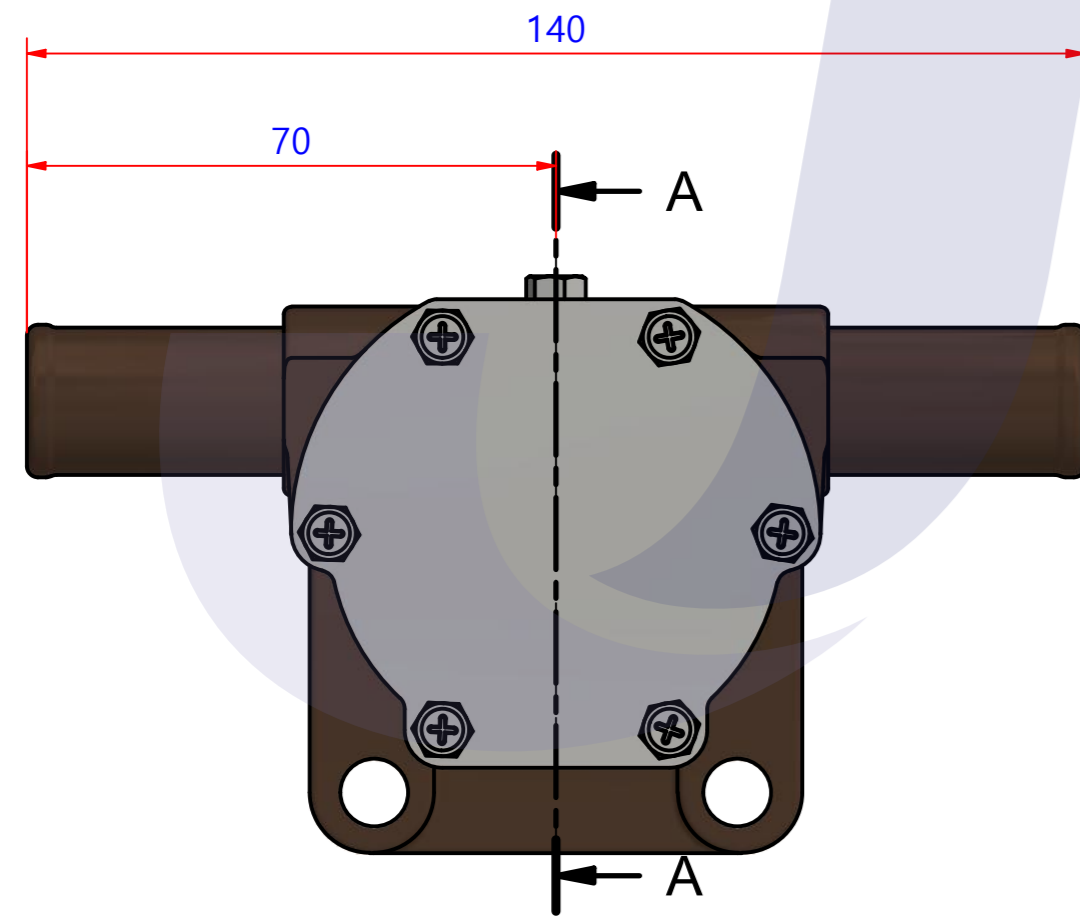

PART LIST					
No.	QTY	PART NUMBER	PART NAME	MAT	DESCRIPTION
1	1	PUA0114	PUMP ASSY		JPR-VP0010DA

Drawing by	Checked by	Approved by - date	Model Name	Date	Scale
강 명진	Y.D. JEON		JPR-VP0010DA	2015-06-18	1 : 1
			PUMP ASSY		
			PART NUMBER	PUA0114(0)	Sheet A2

품번	PUA0114
품명	JPR-VP0010DA

A: MAJOR KIT B: MINOR KIT C: CAM SET D: IMPELLER KIT

No.	QTY	PART NUMBER	PART NAME	A (JSK0091)	B (JSM0072)	C (CAMSET0034)	D (JIKJMP006)
1	2	BER0048	BEARING	X			
2	7	BOL0144	HEX BOLT	X	X	X (1)	
3	1	BOL0162	BRONZE WASHER	X	X	X	
4	1	CAM0033	CAM	X	X	X	
5	1	COV0048	COVER	X	X		
6	1	GAK0052	GASKET	X	X		X
7	1	7051-01	RUBBER IMPELLER	X	X		X
8	1	ORG0053	O-RING	X			
9	1	ORG0056	O-RING	X			
10	1	PBC0195	PUMP CASING				
11	2	RET0048	RETAINER	X	X (1)		
12	1	SHA0107	SHAFT	X			
13	1	SNP0024	SNAP-RING	X			
14	1	SNP0027	SNAP-RING	X			
15	1	SPC0027	SPACER	X			
16	1	SPC0029	SPACER WASHER	X			

PART LIST					
No.	QTY	PART NUMBER	PART NAME	MAT	DESCRIPTION
1	1	PUA0114	PUMP ASSY		JPR-VP0010DA

Drawing by	Checked by	Approved by - date	Model Name	Date	Scale
강 명진	Y.D. JEON		JPR-VP0010DA	2015-10-14	1 : 1
			PUMP PART'S VIEW		
			PART NUMBER	Edition	Sheet
			PUA0114(0)	0	A2