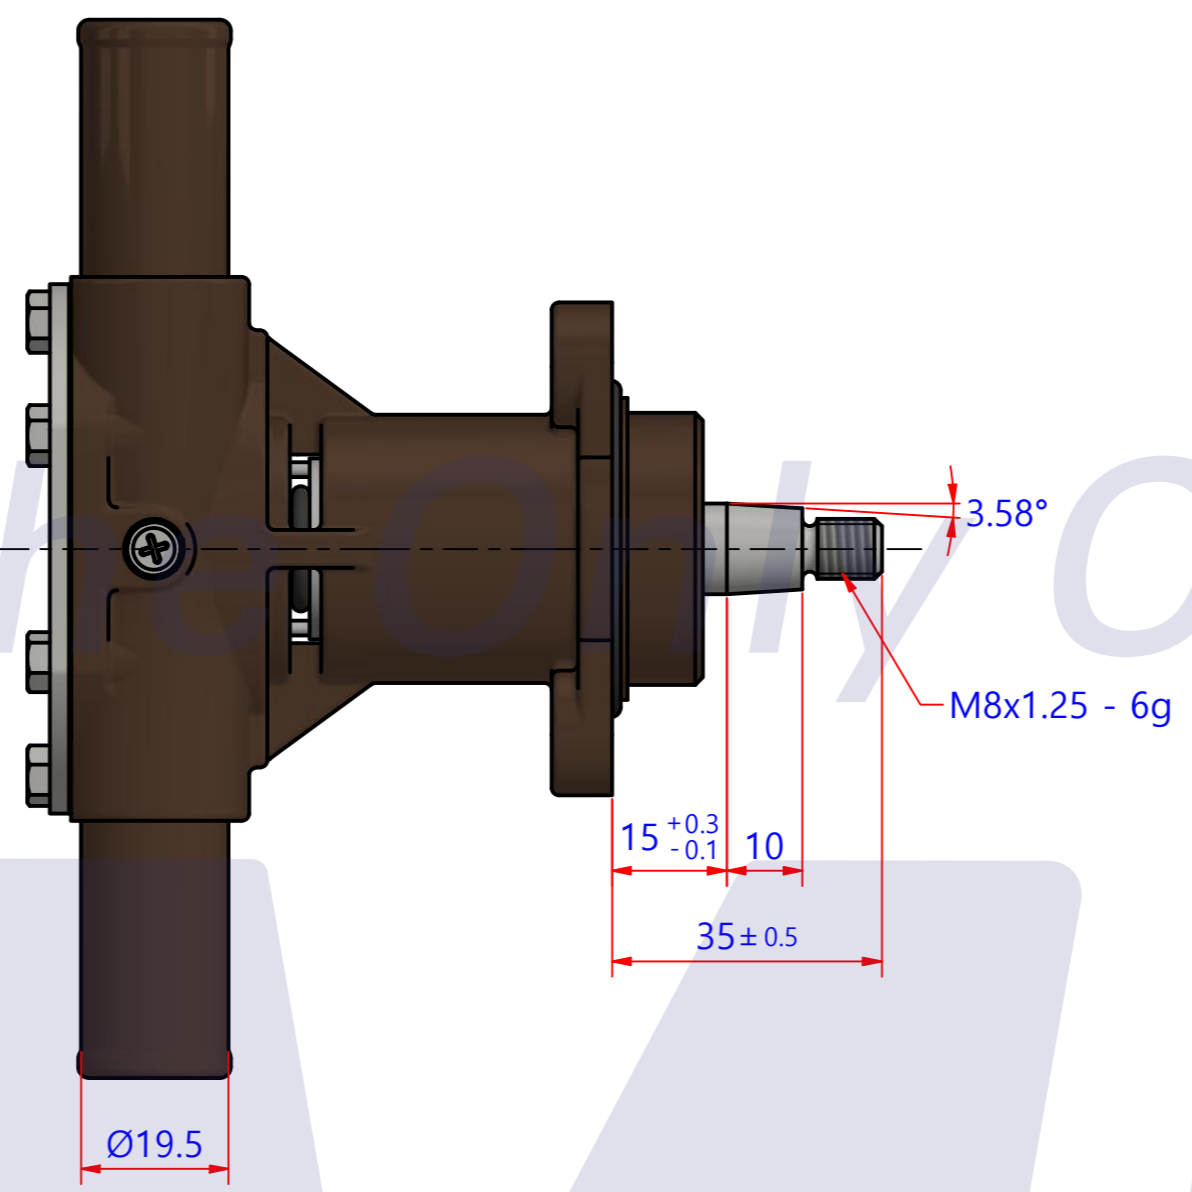

PART LIST					
No.	QTY	PART NUMBER	PART NAME	MAT	DESCRIPTION
1	1	PUA0114	PUMP ASSY		JPR-VP0010DA

Drawing by	Checked by	Approved by - date	Model Name	Date	Scale
강 명진	Y.D. JEON		JPR-VP0010DA	2015-06-18	1 : 1
			PUMP ASSY		
			PART NUMBER	PUA0114(0)	Sheet A2

품번	PUA0114
품명	JPR-VP0010DA

A: MAJOR KIT B: MINOR KIT C: CAM SET D: IMPELLER KIT

No.	QTY	PART NUMBER	PART NAME	A (JSK0091)	B (JSM0072)	C (CAMSET0034)	D (JIKJMP006)
1	2	BER0048	BEARING	X			
2	7	BOL0144	HEX BOLT	X	X	X (1)	
3	1	BOL0162	BRONZE WASHER	X	X	X	
4	1	CAM0033	CAM	X	X	X	
5	1	COV0048	COVER	X	X		
6	1	GAK0052	GASKET	X	X		X
7	1	7051-01	RUBBER IMPELLER	X	X		X
8	1	ORG0053	O-RING	X			
9	1	ORG0056	O-RING	X			
10	1	PBC0195	PUMP CASING				
11	2	RET0048	RETAINER	X	X (1)		
12	1	SHA0107	SHAFT	X			
13	1	SNP0024	SNAP-RING	X			
14	1	SNP0027	SNAP-RING	X			
15	1	SPC0027	SPACER	X			
16	1	SPC0029	SPACER WASHER	X			

PART LIST					
No.	QTY	PART NUMBER	PART NAME	MAT	DESCRIPTION
1	1	PUA0114	PUMP ASSY		JPR-VP0010DA

Drawing by	Checked by	Approved by - date	Model Name	Date	Scale
강 명진	Y.D. JEON		JPR-VP0010DA	2015-10-14	1 : 1
			PUMP PART'S VIEW		
			PART NUMBER	Edition	Sheet
			PUA0114(0)	0	A2