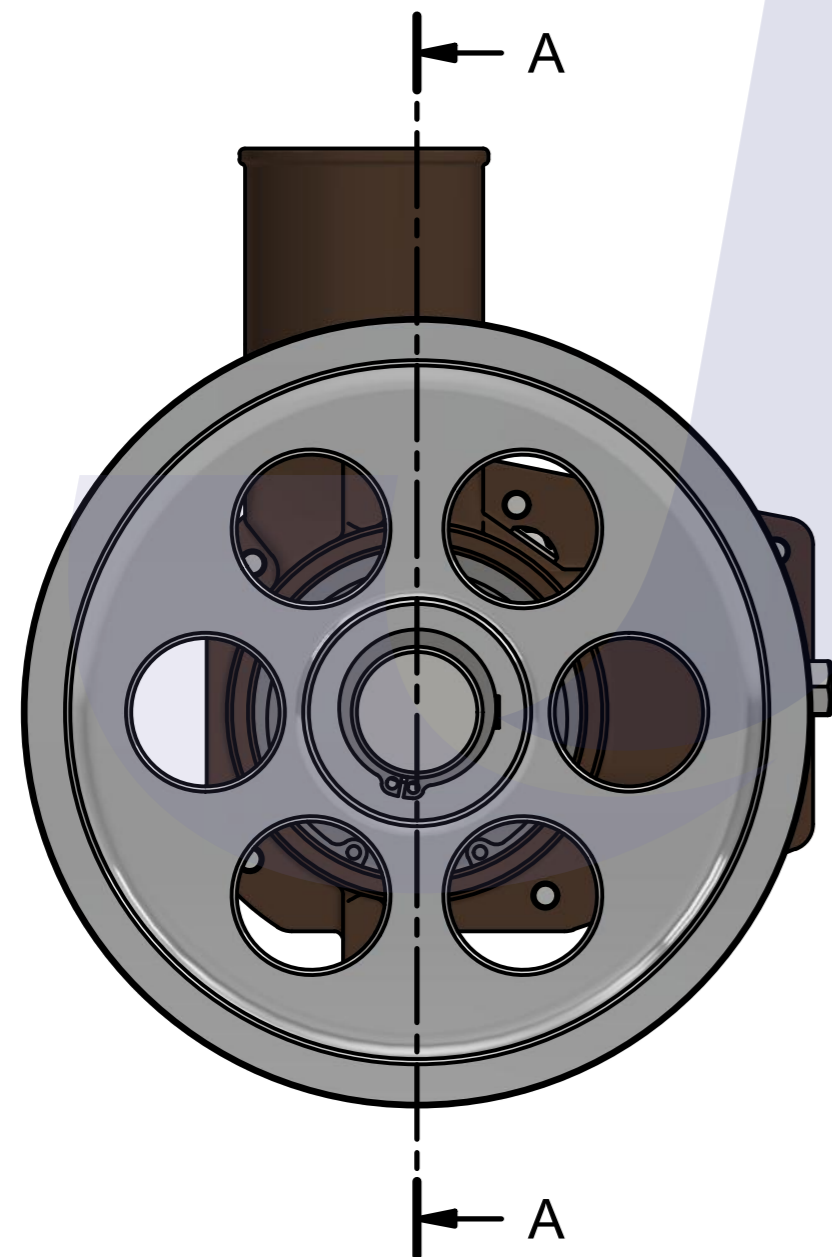

PART LIST					
No.	QTY	PART NUMBER	PART NAME	MAT	DESCRIPTION
1	1	PUA0132	PUMP ASSY		JPR-VP0040DA

Drawing by	Checked by	Approved by - date	Model Name	Date	Scale
강명진	C.I. JEON		JPR-VP0040DA	2016-04-14	1:1
			PUMP ASSY		
			PART NUMBER	Edition	Sheet
			PUA0132(0)	0	A2

품 번	PUA0132
품 명	JPR-VP0040DA

A: MAJOR KIT B: MINOR KIT C: CAM SET D: M-SEAL SET E: IMPELLER KIT

No.	QTY	PART NUMBER	PART NAME	A (JSK0101)	B (JSM0101)	C (CAMSET0039)	D (MCSSET0023)	E (JIKJMP027)
1	2	BER0052	BEARING	X				
2	1	BOL0002	SCREW	X	X	X		
3	6	BOL0081	HEX BOLT	X	X			
4	1	CAM0003	CAM	X	X	X		
5	1	7426-01	RUBBER IMPELLER	X	X			X
6	1	KEY0032	KEY	X				
7	1	MCS0046	SEAL	X	X		X	
8	1	NIP0014	PLUG	X				
9	1	ORG0002	O-RING	X	X	X		
10	1	ORG0071	O-RING	X	X			X
11	1	PBC0215	PUMP CASING					
12	1	PBC0216	PUMP COVER	X	X			
13	1	PIN0001	PIN	X				
14	1	PUL0034	PULLEY					
15	1	SHA0123	SHAFT	X				
16	1	SNP0004	SNAP-RING	X				
17	1	SNP0006	SNAP-RING	X	X			
18	1	SNP0013	SNAP-RING	X				
19	1	SPC0019	SPACER	X	X			
20	1	WER0029	WEAR PLATE	X	X			

PART LIST					
No.	QTY	PART NUMBER	PART NAME	MAT	DESCRIPTION
1	1	PUA0132	PUMP ASSY		JPR-VP0040DA

Drawing by 강명진	Checked by C.I, JEON	Approved by - date	Model Name JPR-VP0040DA	Date 2016-04-28	Scale 1:1
			PUMP PART'S VIEW		
			PART NUMBER PUA0132(0)	Edition 0	Sheet A2