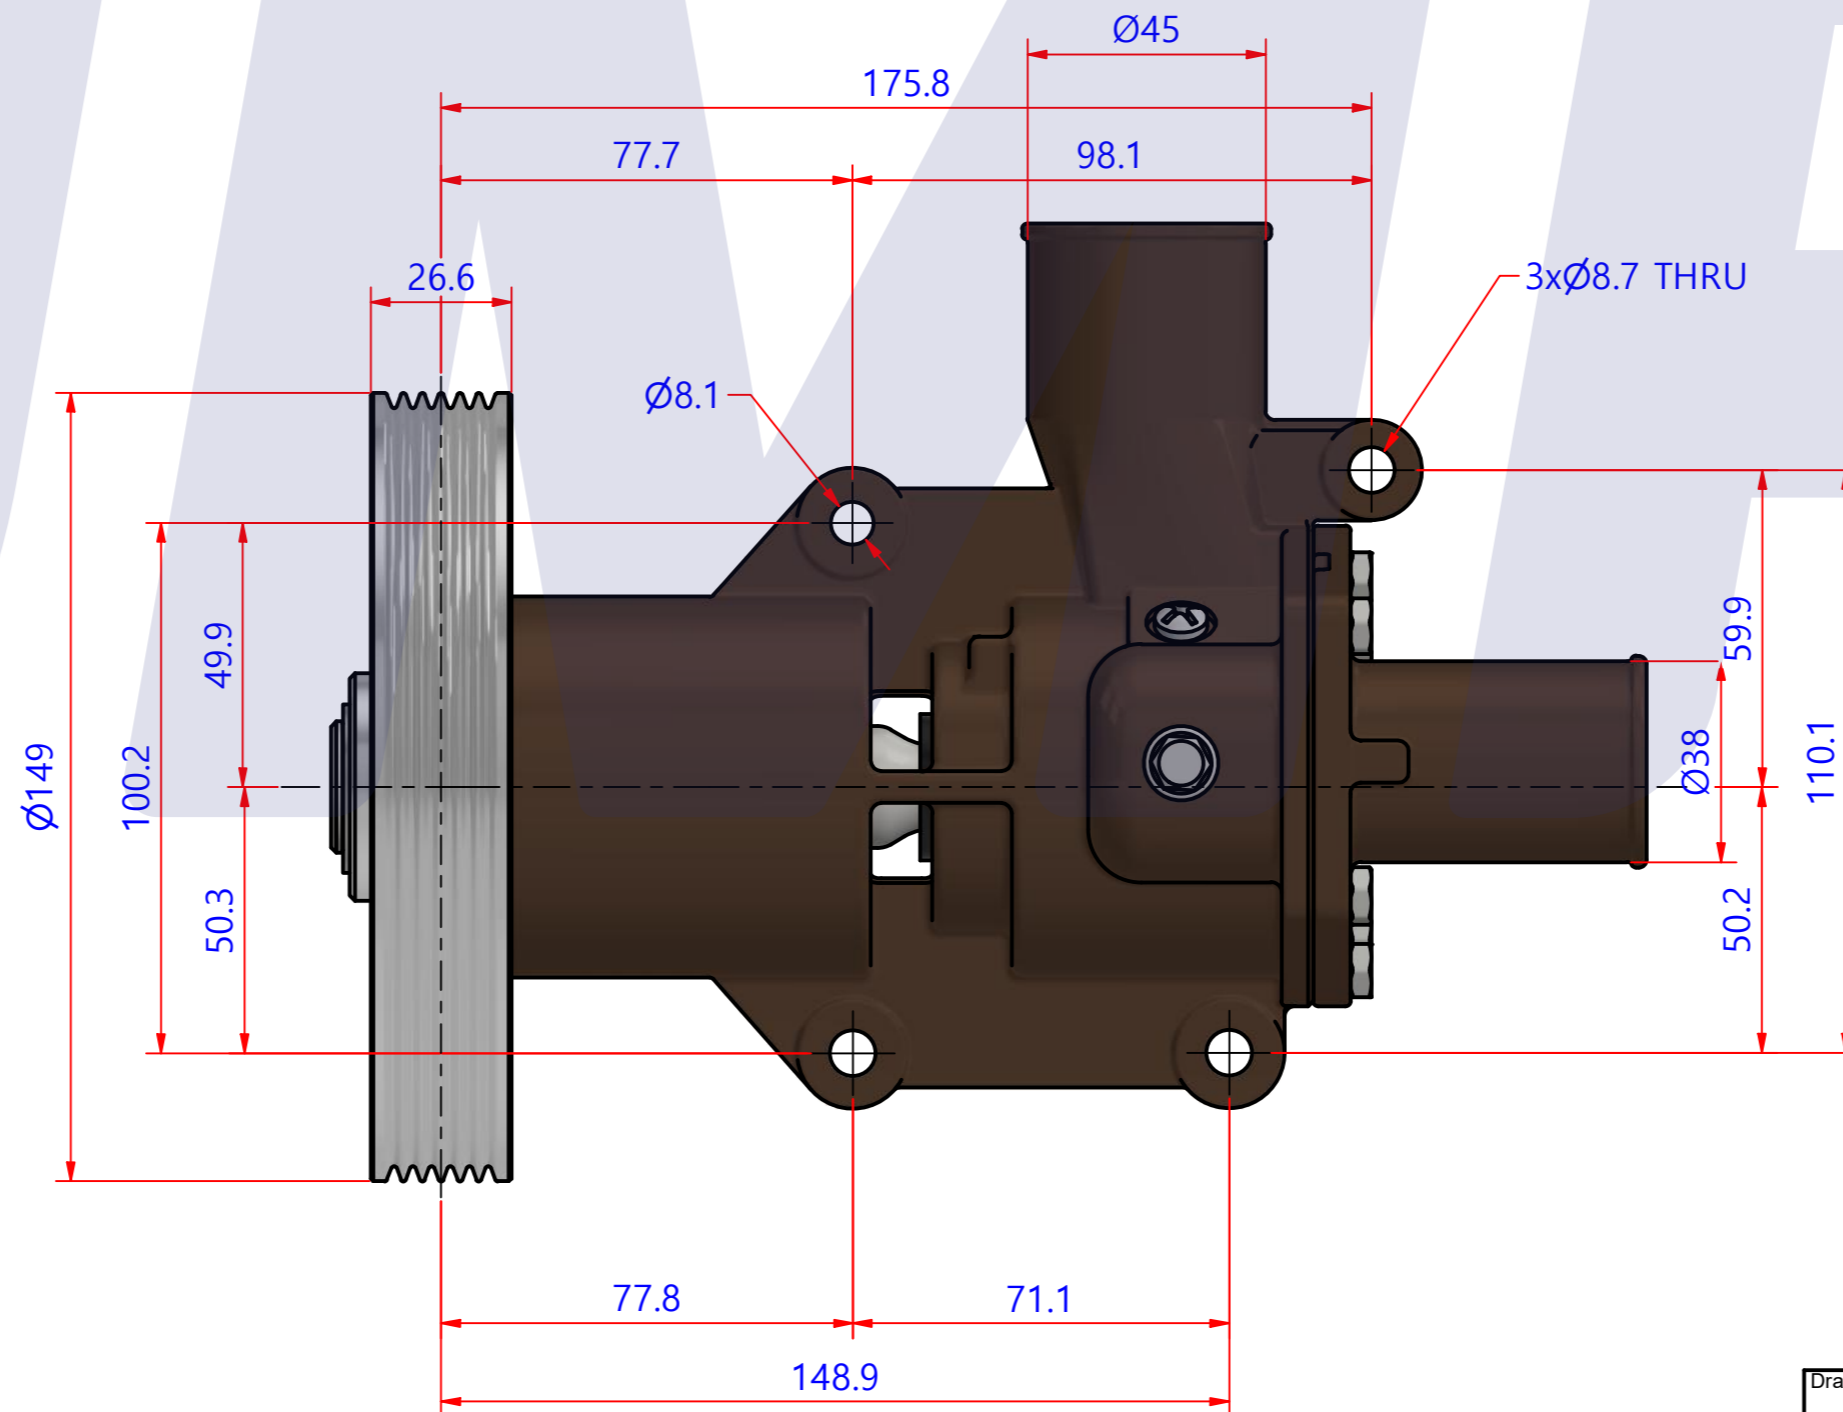

PART LIST					
No.	QTY	PART NUMBER	PART NAME	MAT	DESCRIPTION
1	1	PUA0132	PUMP ASSY		JPR-VP0040DA

Drawing by	Checked by	Approved by - date	Model Name	Date	Scale
강명진	C.I. JEON		JPR-VP0040DA	2016-04-14	1:1
			PUMP ASSY		
			PART NUMBER	Edition	Sheet
			PUA0132(0)	0	A2

품 번	PUA0132
품 명	JPR-VP0040DA

A: MAJOR KIT B: MINOR KIT C: CAM SET D: M-SEAL SET E: IMPELLER KIT

No.	QTY	PART NUMBER	PART NAME	A (JSK0101)	B (JSM0101)	C (CAMSET0039)	D (MCSSET0023)	E (JIKJMP027)
1	2	BER0052	BEARING	X				
2	1	BOL0002	SCREW	X	X	X		
3	6	BOL0081	HEX BOLT	X	X			
4	1	CAM0003	CAM	X	X	X		
5	1	7426-01	RUBBER IMPELLER	X	X			X
6	1	KEY0032	KEY	X				
7	1	MCS0046	SEAL	X	X		X	
8	1	NIP0014	PLUG	X				
9	1	ORG0002	O-RING	X	X	X		
10	1	ORG0071	O-RING	X	X			X
11	1	PBC0215	PUMP CASING					
12	1	PBC0216	PUMP COVER	X	X			
13	1	PIN0001	PIN	X				
14	1	PUL0034	PULLEY					
15	1	SHA0123	SHAFT	X				
16	1	SNP0004	SNAP-RING	X				
17	1	SNP0006	SNAP-RING	X	X			
18	1	SNP0013	SNAP-RING	X				
19	1	SPC0019	SPACER	X	X			
20	1	WER0029	WEAR PLATE	X	X			

PART LIST					
No.	QTY	PART NUMBER	PART NAME	MAT	DESCRIPTION
1	1	PUA0132	PUMP ASSY		JPR-VP0040DA

Drawing by 강명진	Checked by C.I, JEON	Approved by - date	Model Name JPR-VP0040DA	Date 2016-04-28	Scale 1:1
			PUMP PART'S VIEW		
			PART NUMBER PUA0132(0)	Edition 0	Sheet A2