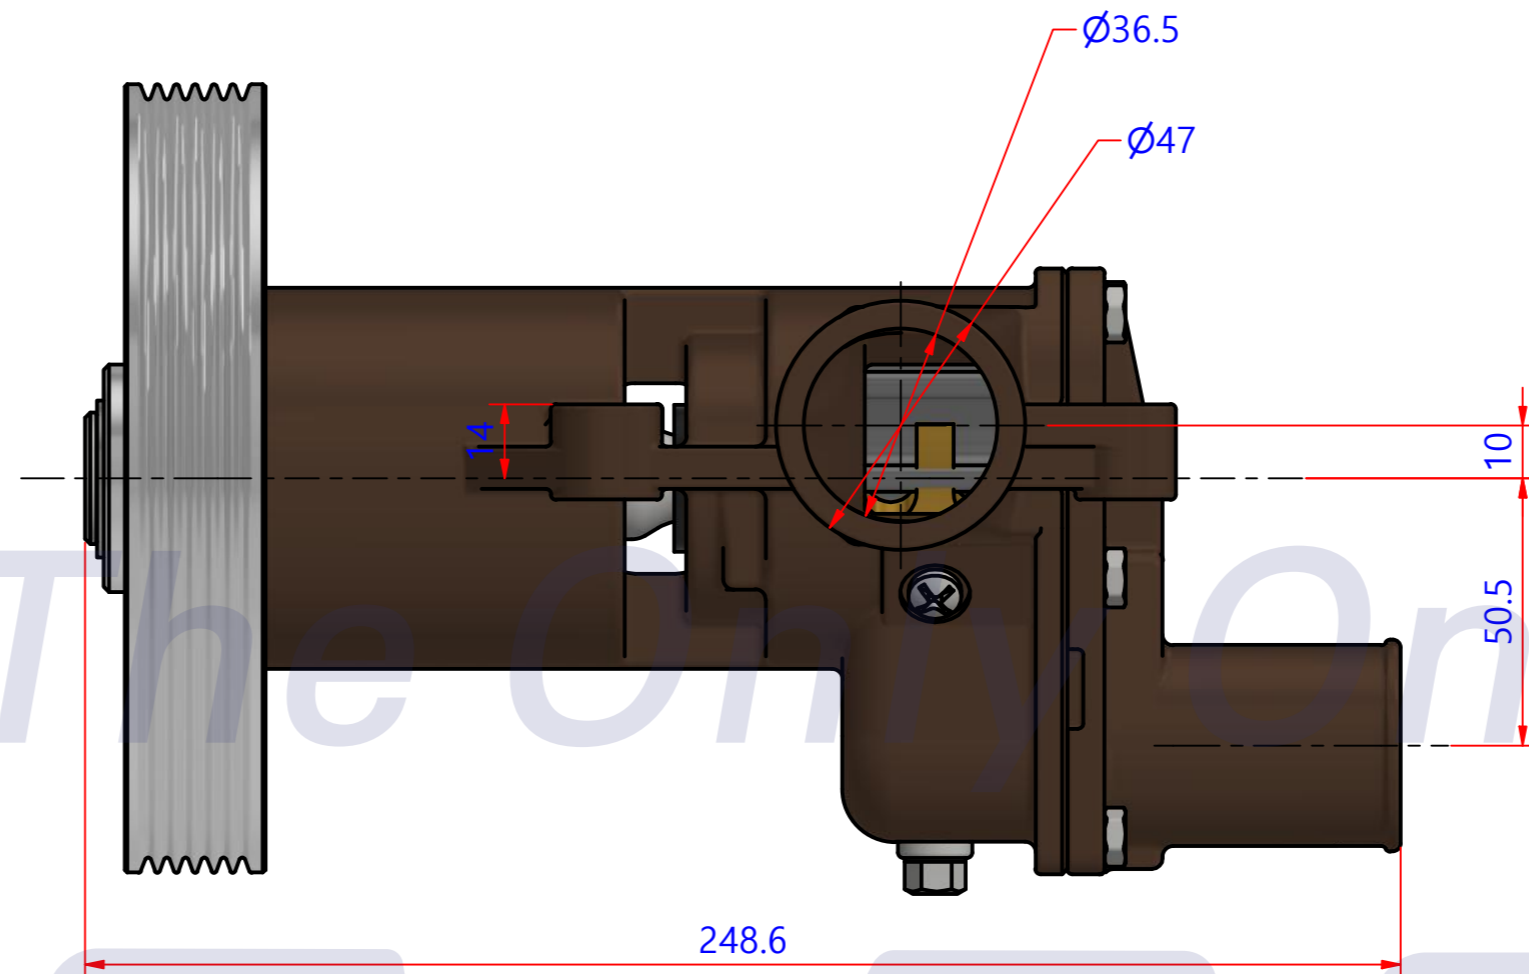

PART LIST					
No.	QTY	PART NUMBER	PART NAME	MAT	DESCRIPTION
1	1	PUA0132	PUMP ASSY		JPR-VP0040DA

Drawing by	Checked by	Approved by - date	Model Name	Date	Scale
강명진	C.I. JEON		JPR-VP0040DA	2016-04-14	1:1
			PUMP ASSY		
			PART NUMBER	Edition	Sheet
			PUA0132(0)	0	A2

품 번	PUA0132
품 명	JPR-VP0040DA

A: MAJOR KIT B: MINOR KIT C: CAM SET D: M-SEAL SET E: IMPELLER KIT

No.	QTY	PART NUMBER	PART NAME	A (JSK0101)	B (JSM0101)	C (CAMSET0039)	D (MCSSET0023)	E (JIKJMP027)
1	2	BER0052	BEARING	X				
2	1	BOL0002	SCREW	X	X	X		
3	6	BOL0081	HEX BOLT	X	X			
4	1	CAM0003	CAM	X	X	X		
5	1	7426-01	RUBBER IMPELLER	X	X			X
6	1	KEY0032	KEY	X				
7	1	MCS0046	SEAL	X	X		X	
8	1	NIP0014	PLUG	X				
9	1	ORG0002	O-RING	X	X	X		
10	1	ORG0071	O-RING	X	X			X
11	1	PBC0215	PUMP CASING					
12	1	PBC0216	PUMP COVER	X	X			
13	1	PIN0001	PIN	X				
14	1	PUL0034	PULLEY					
15	1	SHA0123	SHAFT	X				
16	1	SNP0004	SNAP-RING	X				
17	1	SNP0006	SNAP-RING	X	X			
18	1	SNP0013	SNAP-RING	X				
19	1	SPC0019	SPACER	X	X			
20	1	WER0029	WEAR PLATE	X	X			

PART LIST					
No.	QTY	PART NUMBER	PART NAME	MAT	DESCRIPTION
1	1	PUA0132	PUMP ASSY		JPR-VP0040DA

Drawing by 강명진	Checked by C.I, JEON	Approved by - date	Model Name JPR-VP0040DA	Date 2016-04-28	Scale 1:1
			PUMP PART'S VIEW		
			PART NUMBER PUA0132(0)	Edition 0	Sheet A2