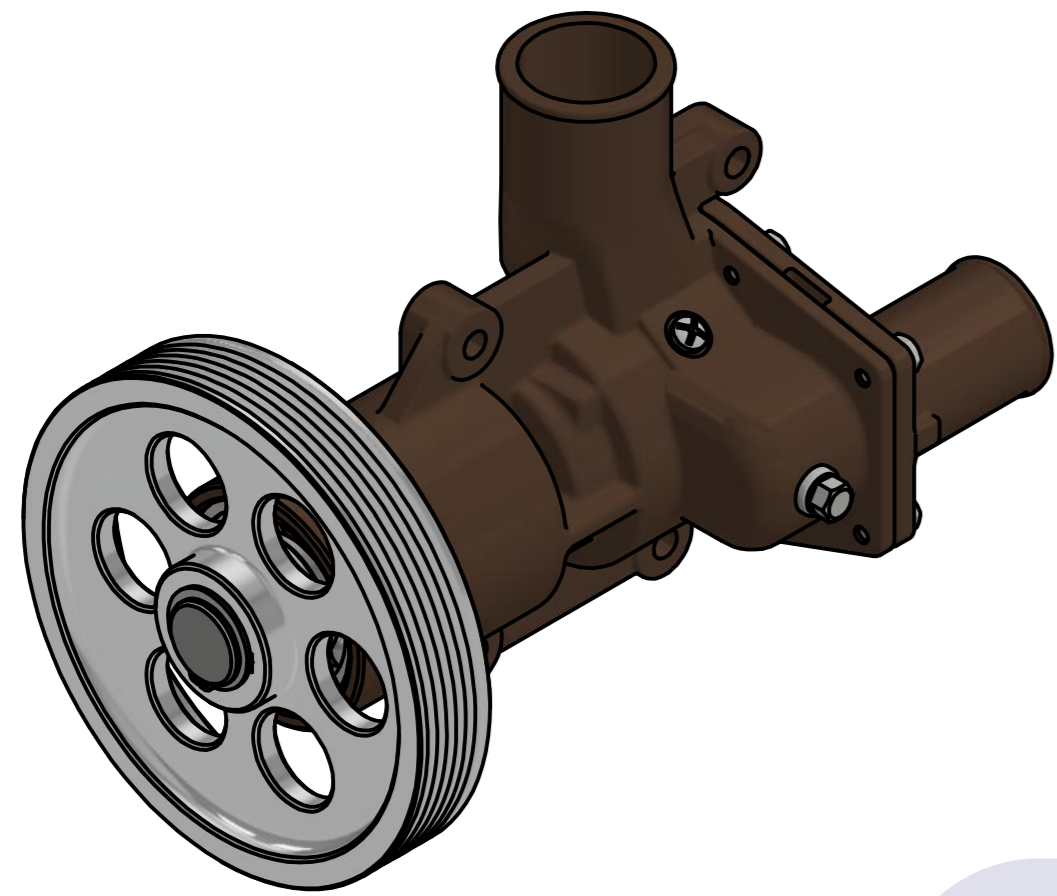

PART LIST					
No.	QTY	PART NUMBER	PART NAME	MAT	DESCRIPTION
1	1	PUA0132	PUMP ASSY		JPR-VP0040DA

Drawing by	Checked by	Approved by - date	Model Name	Date	Scale
강명진	C.I. JEON		JPR-VP0040DA	2016-04-14	1:1
			PUMP ASSY		
			PART NUMBER	Edition	Sheet
			PUA0132(0)	0	A2

품 번	PUA0132
품 명	JPR-VP0040DA

A: MAJOR KIT B: MINOR KIT C: CAM SET D: M-SEAL SET E: IMPELLER KIT

No.	QTY	PART NUMBER	PART NAME	A (JSK0101)	B (JSM0101)	C (CAMSET0039)	D (MCSSET0023)	E (JIKJMP027)
1	2	BER0052	BEARING	X				
2	1	BOL0002	SCREW	X	X	X		
3	6	BOL0081	HEX BOLT	X	X			
4	1	CAM0003	CAM	X	X	X		
5	1	7426-01	RUBBER IMPELLER	X	X			X
6	1	KEY0032	KEY	X				
7	1	MCS0046	SEAL	X	X		X	
8	1	NIP0014	PLUG	X				
9	1	ORG0002	O-RING	X	X	X		
10	1	ORG0071	O-RING	X	X			X
11	1	PBC0215	PUMP CASING					
12	1	PBC0216	PUMP COVER	X	X			
13	1	PIN0001	PIN	X				
14	1	PUL0034	PULLEY					
15	1	SHA0123	SHAFT	X				
16	1	SNP0004	SNAP-RING	X				
17	1	SNP0006	SNAP-RING	X	X			
18	1	SNP0013	SNAP-RING	X				
19	1	SPC0019	SPACER	X	X			
20	1	WER0029	WEAR PLATE	X	X			

PART LIST					
No.	QTY	PART NUMBER	PART NAME	MAT	DESCRIPTION
1	1	PUA0132	PUMP ASSY		JPR-VP0040DA

Drawing by 강명진	Checked by C.I, JEON	Approved by - date	Model Name JPR-VP0040DA	Date 2016-04-28	Scale 1:1
			PUMP PART'S VIEW		
			PART NUMBER PUA0132(0)	Edition 0	Sheet A2