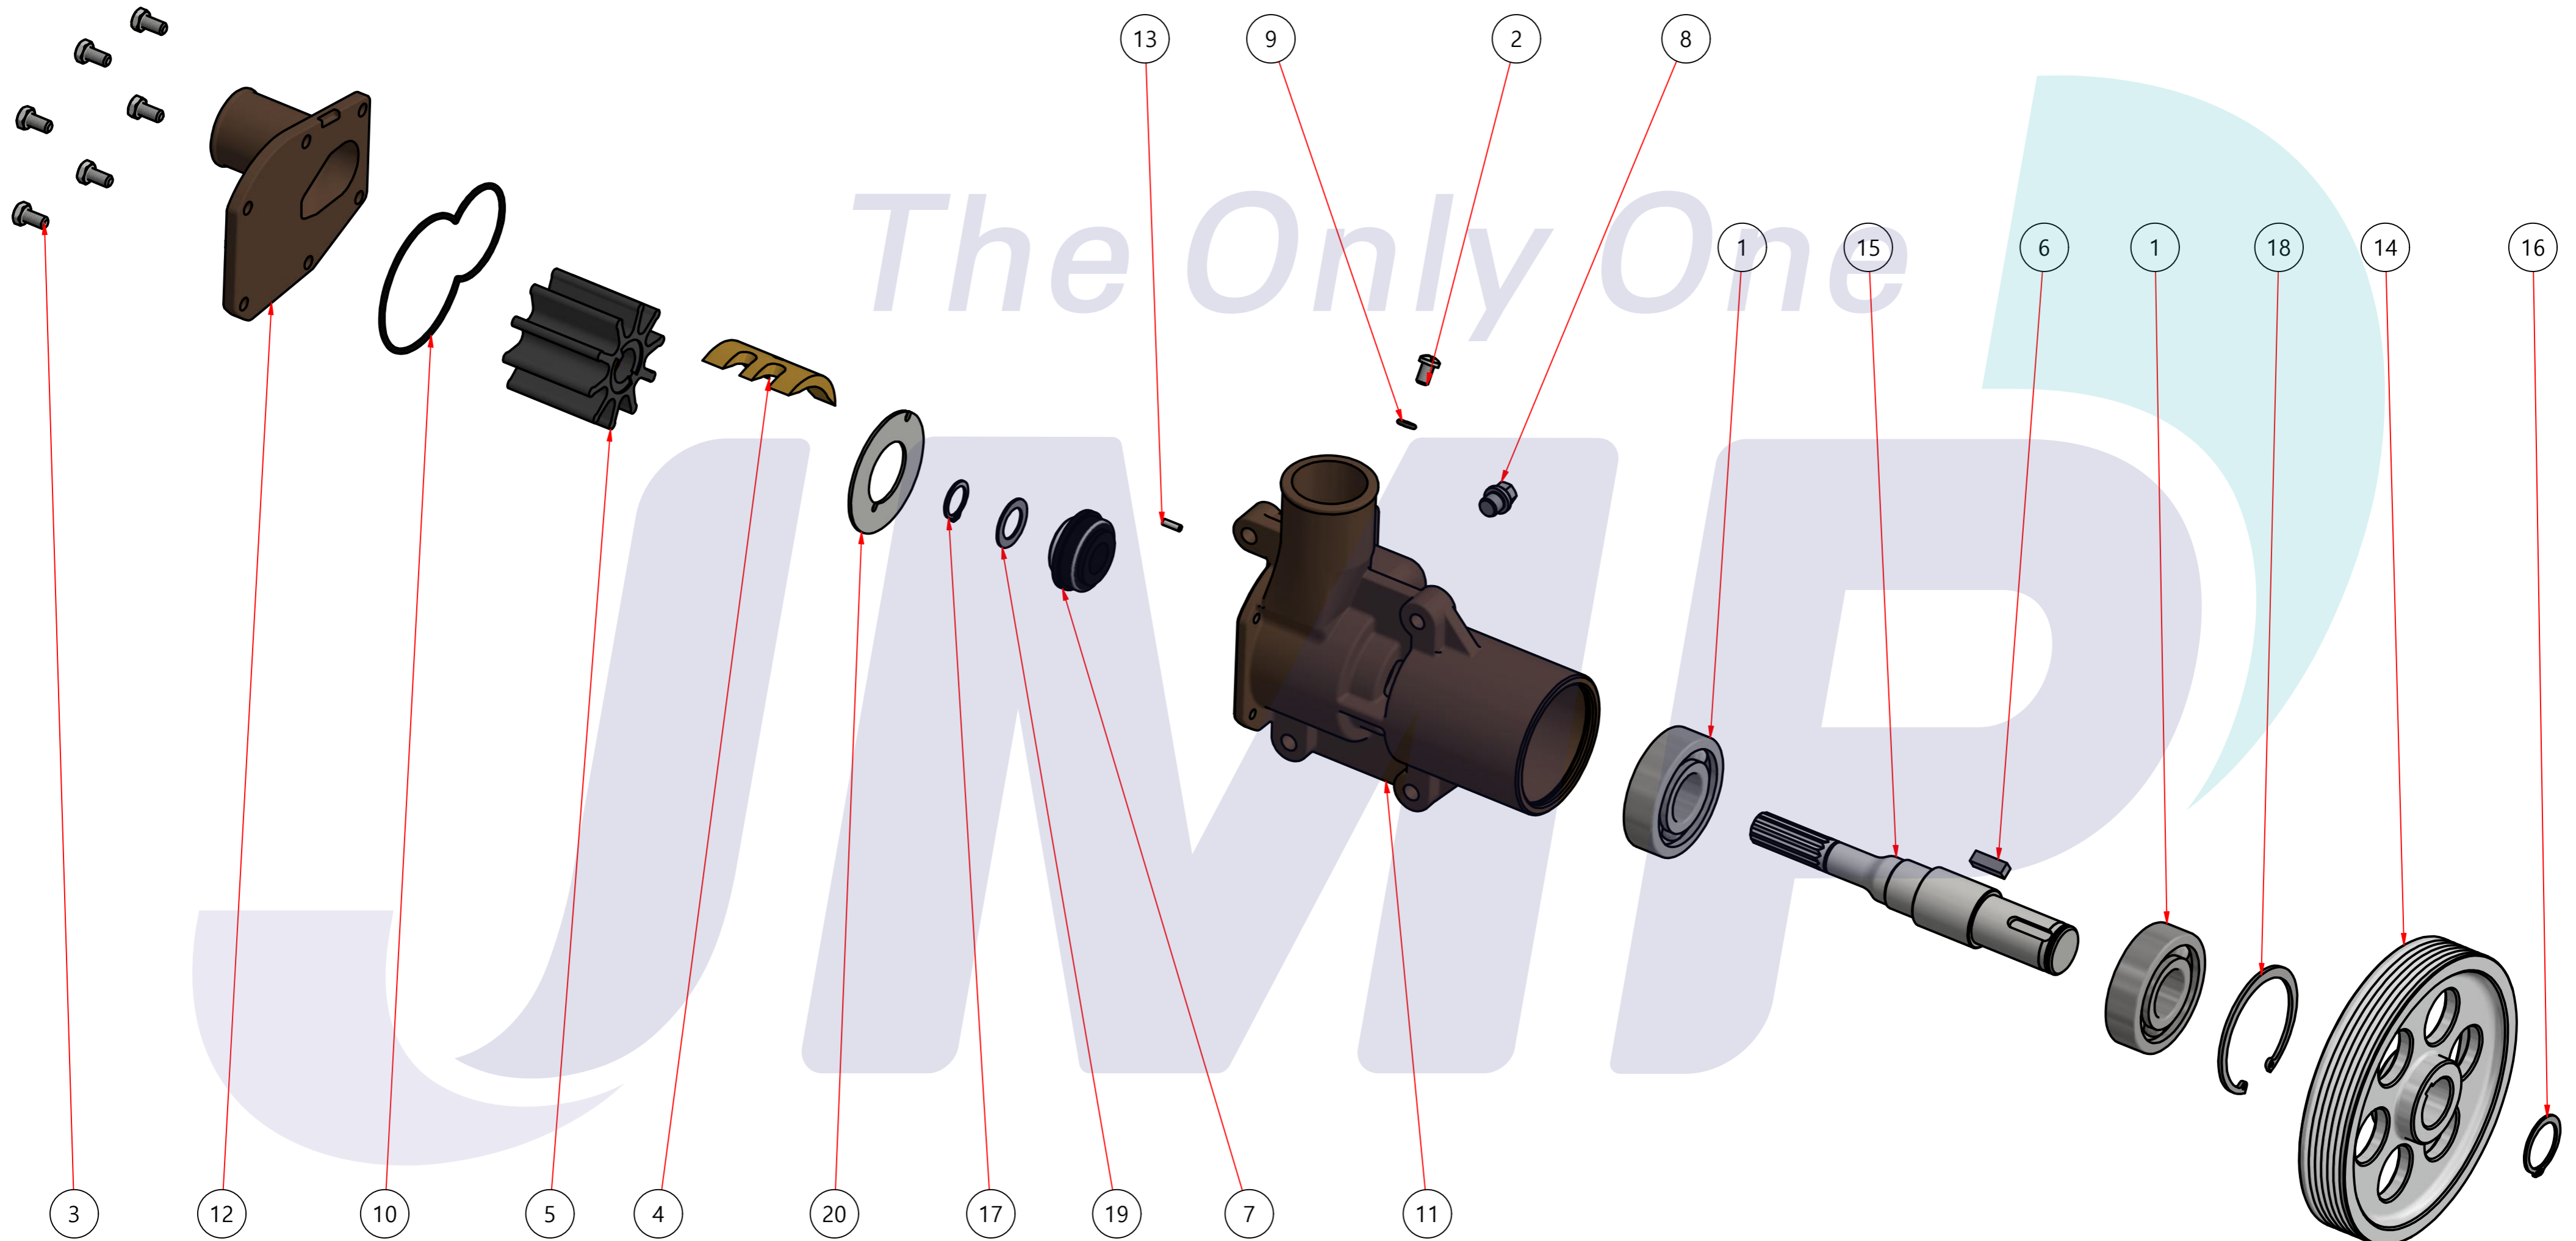

PART LIST					
No.	QTY	PART NUMBER	PART NAME	MAT	DESCRIPTION
1	1	PUA0132	PUMP ASSY		JPR-VP0040DA

Drawing by	Checked by	Approved by - date	Model Name	Date	Scale
강명진	C.I. JEON		JPR-VP0040DA	2016-04-14	1:1
			PUMP ASSY		
			PART NUMBER	Edition	Sheet
			PUA0132(0)	0	A2

품 번	PUA0132
품 명	JPR-VP0040DA

A: MAJOR KIT B: MINOR KIT C: CAM SET D: M-SEAL SET E: IMPELLER KIT

No.	QTY	PART NUMBER	PART NAME	A (JSK0101)	B (JSM0101)	C (CAMSET0039)	D (MCSSET0023)	E (JIKJMP027)
1	2	BER0052	BEARING	X				
2	1	BOL0002	SCREW	X	X	X		
3	6	BOL0081	HEX BOLT	X	X			
4	1	CAM0003	CAM	X	X	X		
5	1	7426-01	RUBBER IMPELLER	X	X			X
6	1	KEY0032	KEY	X				
7	1	MCS0046	SEAL	X	X		X	
8	1	NIP0014	PLUG	X				
9	1	ORG0002	O-RING	X	X	X		
10	1	ORG0071	O-RING	X	X			X
11	1	PBC0215	PUMP CASING					
12	1	PBC0216	PUMP COVER	X	X			
13	1	PIN0001	PIN	X				
14	1	PUL0034	PULLEY					
15	1	SHA0123	SHAFT	X				
16	1	SNP0004	SNAP-RING	X				
17	1	SNP0006	SNAP-RING	X	X			
18	1	SNP0013	SNAP-RING	X				
19	1	SPC0019	SPACER	X	X			
20	1	WER0029	WEAR PLATE	X	X			

PART LIST					
No.	QTY	PART NUMBER	PART NAME	MAT	DESCRIPTION
1	1	PUA0132	PUMP ASSY		JPR-VP0040DA

Drawing by 강명진	Checked by C.I, JEON	Approved by - date	Model Name JPR-VP0040DA	Date 2016-04-28	Scale 1:1
			PUMP PART'S VIEW		
			PART NUMBER PUA0132(0)	Edition 0	Sheet A2