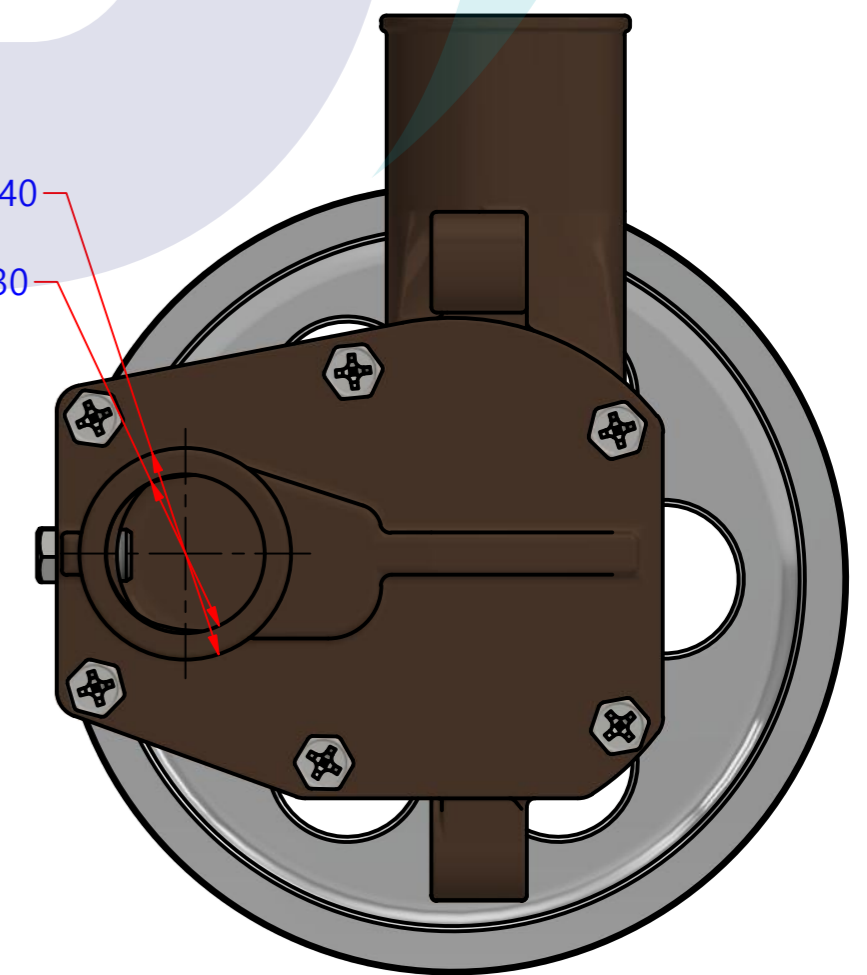

PART LIST					
No.	QTY	PART NUMBER	PART NAME	MAT	DESCRIPTION
1	1	PUA0132	PUMP ASSY		JPR-VP0040DA

Drawing by	Checked by	Approved by - date	Model Name	Date	Scale
강명진	C.I. JEON		JPR-VP0040DA	2016-04-14	1:1
			PUMP ASSY		
			PART NUMBER	Edition	Sheet
			PUA0132(0)	0	A2

품 번	PUA0132
품 명	JPR-VP0040DA

A: MAJOR KIT B: MINOR KIT C: CAM SET D: M-SEAL SET E: IMPELLER KIT

No.	QTY	PART NUMBER	PART NAME	A (JSK0101)	B (JSM0101)	C (CAMSET0039)	D (MCSSET0023)	E (JIKJMP027)
1	2	BER0052	BEARING	X				
2	1	BOL0002	SCREW	X	X	X		
3	6	BOL0081	HEX BOLT	X	X			
4	1	CAM0003	CAM	X	X	X		
5	1	7426-01	RUBBER IMPELLER	X	X			X
6	1	KEY0032	KEY	X				
7	1	MCS0046	SEAL	X	X		X	
8	1	NIP0014	PLUG	X				
9	1	ORG0002	O-RING	X	X	X		
10	1	ORG0071	O-RING	X	X			X
11	1	PBC0215	PUMP CASING					
12	1	PBC0216	PUMP COVER	X	X			
13	1	PIN0001	PIN	X				
14	1	PUL0034	PULLEY					
15	1	SHA0123	SHAFT	X				
16	1	SNP0004	SNAP-RING	X				
17	1	SNP0006	SNAP-RING	X	X			
18	1	SNP0013	SNAP-RING	X				
19	1	SPC0019	SPACER	X	X			
20	1	WER0029	WEAR PLATE	X	X			

PART LIST					
No.	QTY	PART NUMBER	PART NAME	MAT	DESCRIPTION
1	1	PUA0132	PUMP ASSY		JPR-VP0040DA

Drawing by 강명진	Checked by C.I, JEON	Approved by - date	Model Name JPR-VP0040DA	Date 2016-04-28	Scale 1:1
			PUMP PART'S VIEW		
			PART NUMBER PUA0132(0)	Edition 0	Sheet A2