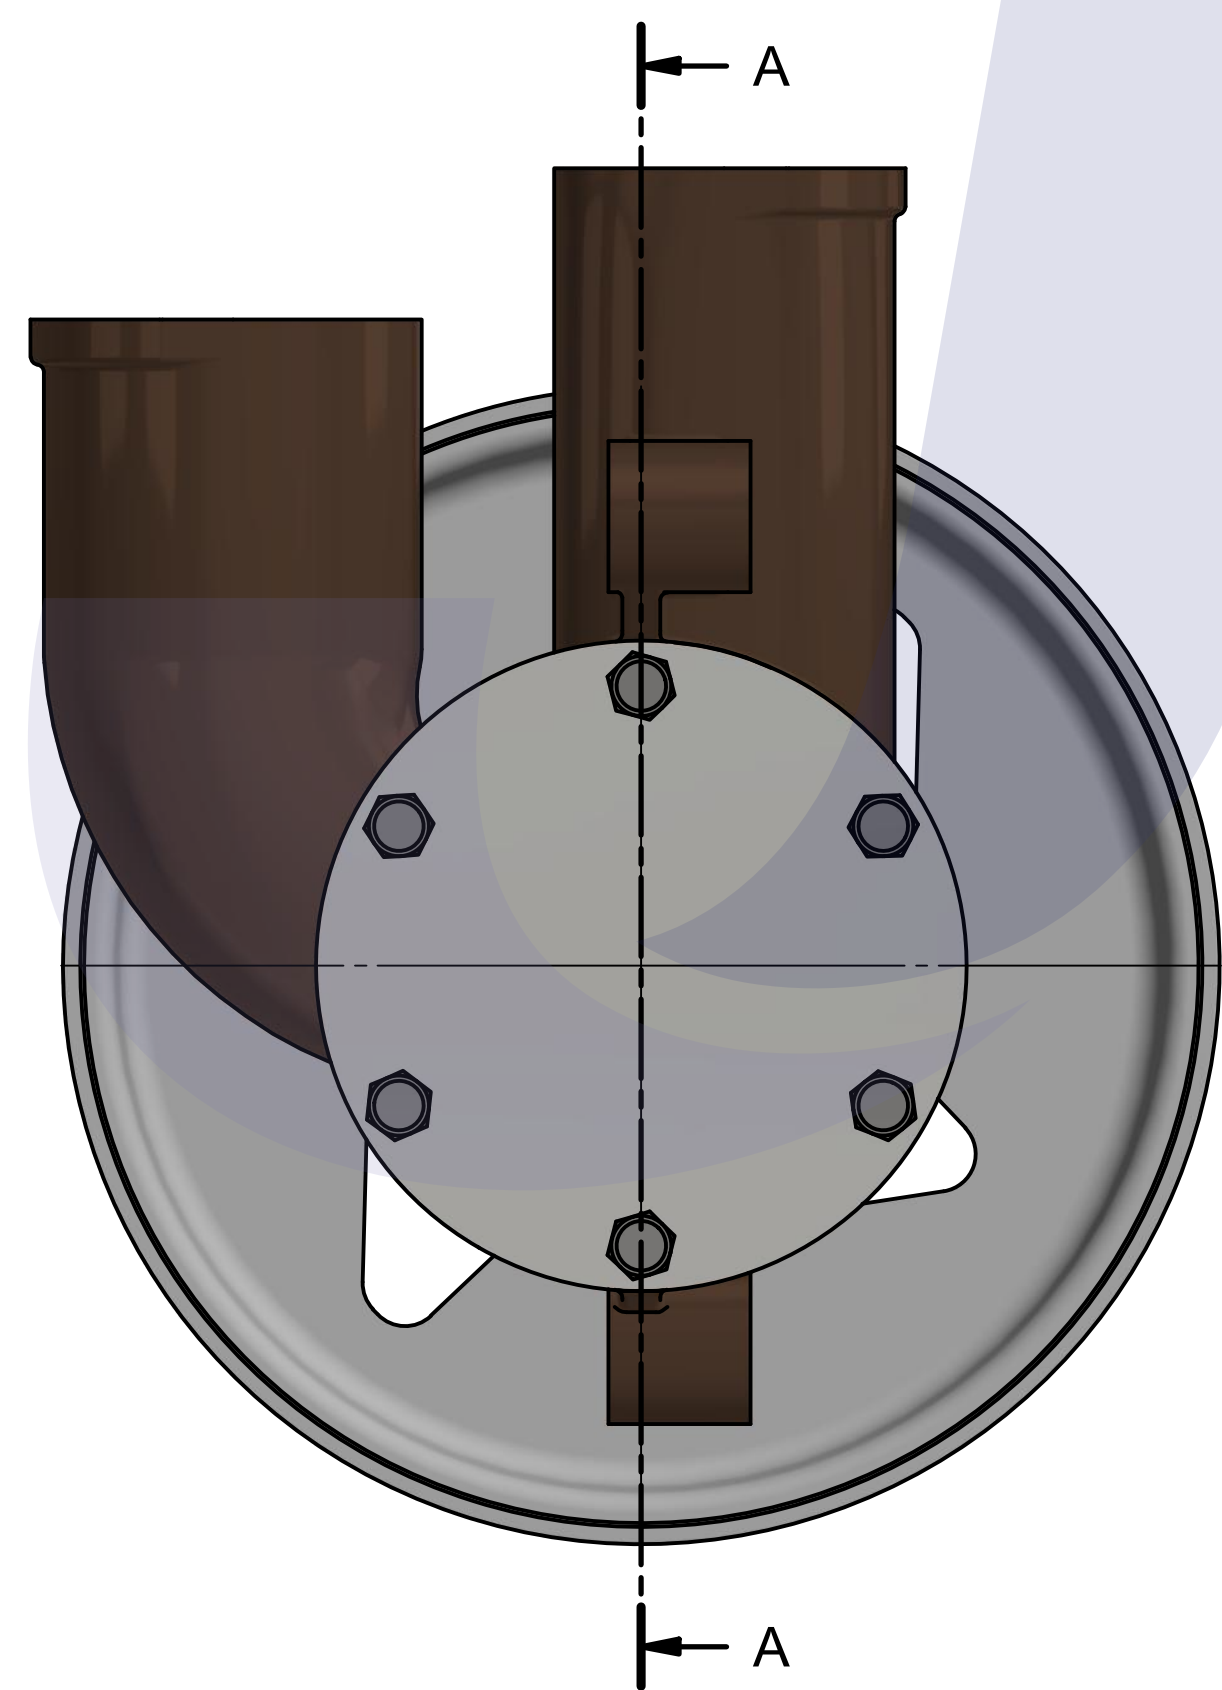

PART LIST					
No.	QTY	PART NUMBER	PART NAME	MAT	DESCRIPTION
1	1	PUA0122	PUMP ASSY		JPR-VP0040DB

Drawing by	Checked by	Approved by - date	Model Name	Date	Scale
강 명진	Y.D. JEON		JPR-VP0040D	2015-07-09	1 : 1
			PUMP ASSY"		
PART NUMBER		Edition	Sheet		
PUA0122(0)		0	A1		

품번	PUA0122
품명	JPR-VP0040DB

A: MAJOR KIT B: MINOR KIT C: M-SEAL SET D: IMPELLER KIT

No.	QTY	PART NUMBER	PART NAME	A (JSK0098)	B (JSM0080)	C (MCSSET0016)	D (JIKJMP024)
1	2	BER0058	BEARING	X			
2	6	BOL0163	HEX BOLT	X	X		
3	1	BOL0164	FLAT WASHER	X	X		
4	1	COV0051	COVER	X	X		
5	1	7400-01	RUBBER IMPELLER	X	X		X
6	1	MCS0016	CARBON	X	X	X	
7	1	MCS0041	CERAMIC	X	X	X	
8	1	ORG0032	O-RING	X	X		X
9	1	ORG0044	O-RING	X			
10	1	PBC0201	PUMP CASING				
11	1	PUL0031	PULLEY				
12	1	SHA0115	SHAFT	X			
13	1	SNP0006	SNAP-RING	X	X		
14	1	SNP0010	SNAP-RING	X			

PART LIST					
No.	QTY	PART NUMBER	PART NAME	MAT	DESCRIPTION
1	1	PUA0122	PUMP ASSY		JPR-VP0040DB

The Only One

Drawing by	Checked by	Approved by - date	Model Name	Date	Scale
강 명진	Y.D. JEON		JPR-VP0040DB	2015-09-30	1 : 1
			PUMP PART'S VIEW		
			PART NUMBER	Edition	Sheet
			PUA0122(0)	0	A2