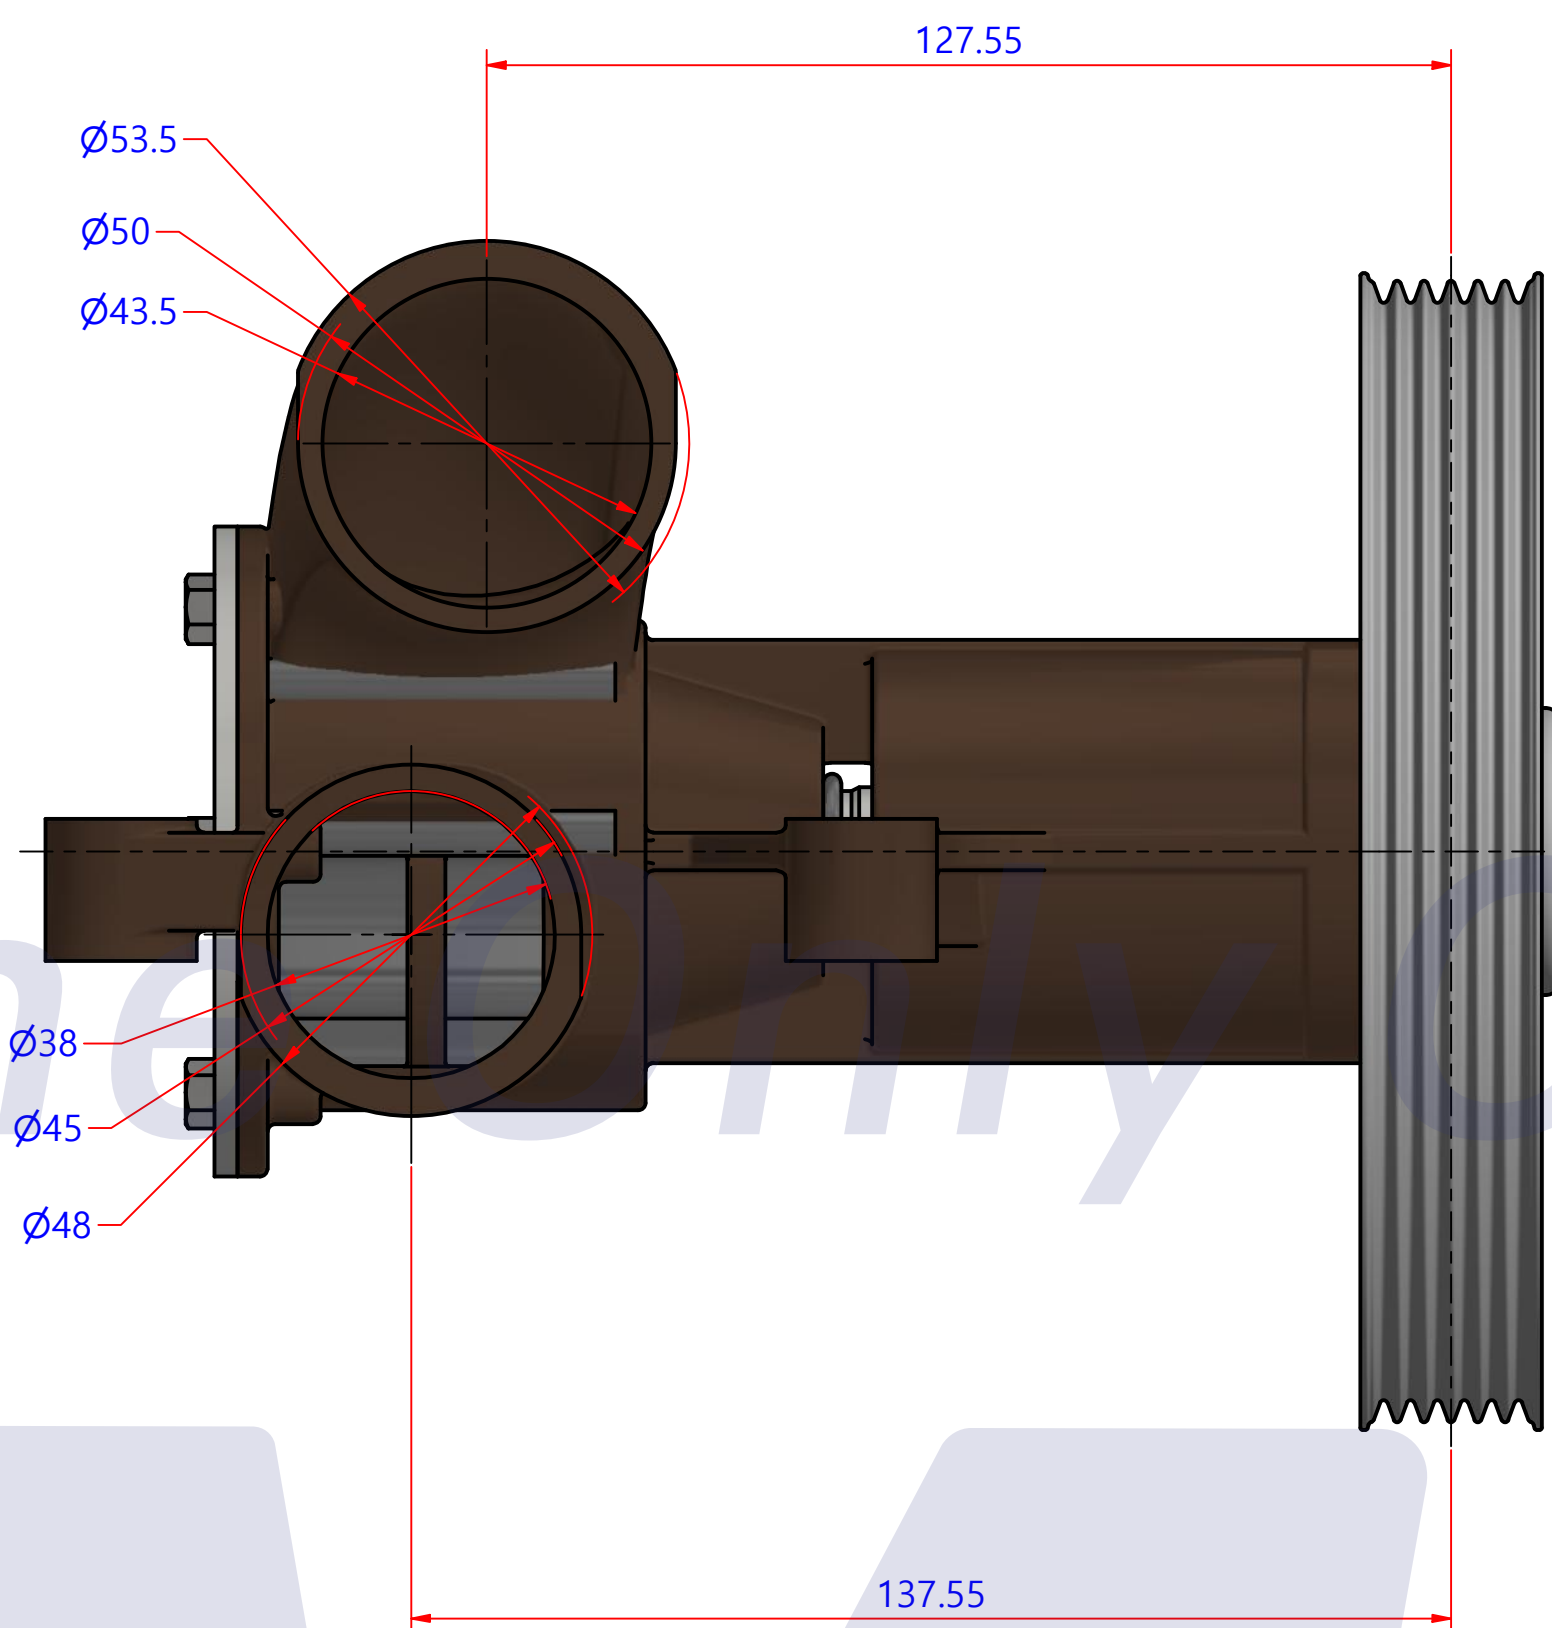

PART LIST					
No.	QTY	PART NUMBER	PART NAME	MAT	DESCRIPTION
1	1	PUA0122	PUMP ASSY		JPR-VP0040DB

Drawing by	Checked by	Approved by - date	Model Name	Date	Scale
강 명진	Y.D. JEON		JPR-VP0040D	2015-07-09	1 : 1
			PUMP ASSY"		
PART NUMBER		Edition	Sheet		
PUA0122(0)		0	A1		

품번	PUA0122
품명	JPR-VP0040DB

A: MAJOR KIT B: MINOR KIT C: M-SEAL SET D: IMPELLER KIT

No.	QTY	PART NUMBER	PART NAME	A (JSK0098)	B (JSM0080)	C (MCSSET0016)	D (JIKJMP024)
1	2	BER0058	BEARING	X			
2	6	BOL0163	HEX BOLT	X	X		
3	1	BOL0164	FLAT WASHER	X	X		
4	1	COV0051	COVER	X	X		
5	1	7400-01	RUBBER IMPELLER	X	X		X
6	1	MCS0016	CARBON	X	X	X	
7	1	MCS0041	CERAMIC	X	X	X	
8	1	ORG0032	O-RING	X	X		X
9	1	ORG0044	O-RING	X			
10	1	PBC0201	PUMP CASING				
11	1	PUL0031	PULLEY				
12	1	SHA0115	SHAFT	X			
13	1	SNP0006	SNAP-RING	X	X		
14	1	SNP0010	SNAP-RING	X			

PART LIST					
No.	QTY	PART NUMBER	PART NAME	MAT	DESCRIPTION
1	1	PUA0122	PUMP ASSY		JPR-VP0040DB

The Only One

Drawing by	Checked by	Approved by - date	Model Name	Date	Scale
강 명진	Y.D. JEON		JPR-VP0040DB	2015-09-30	1 : 1
			PUMP PART'S VIEW		
			PART NUMBER	Edition	Sheet
			PUA0122(0)	0	A2