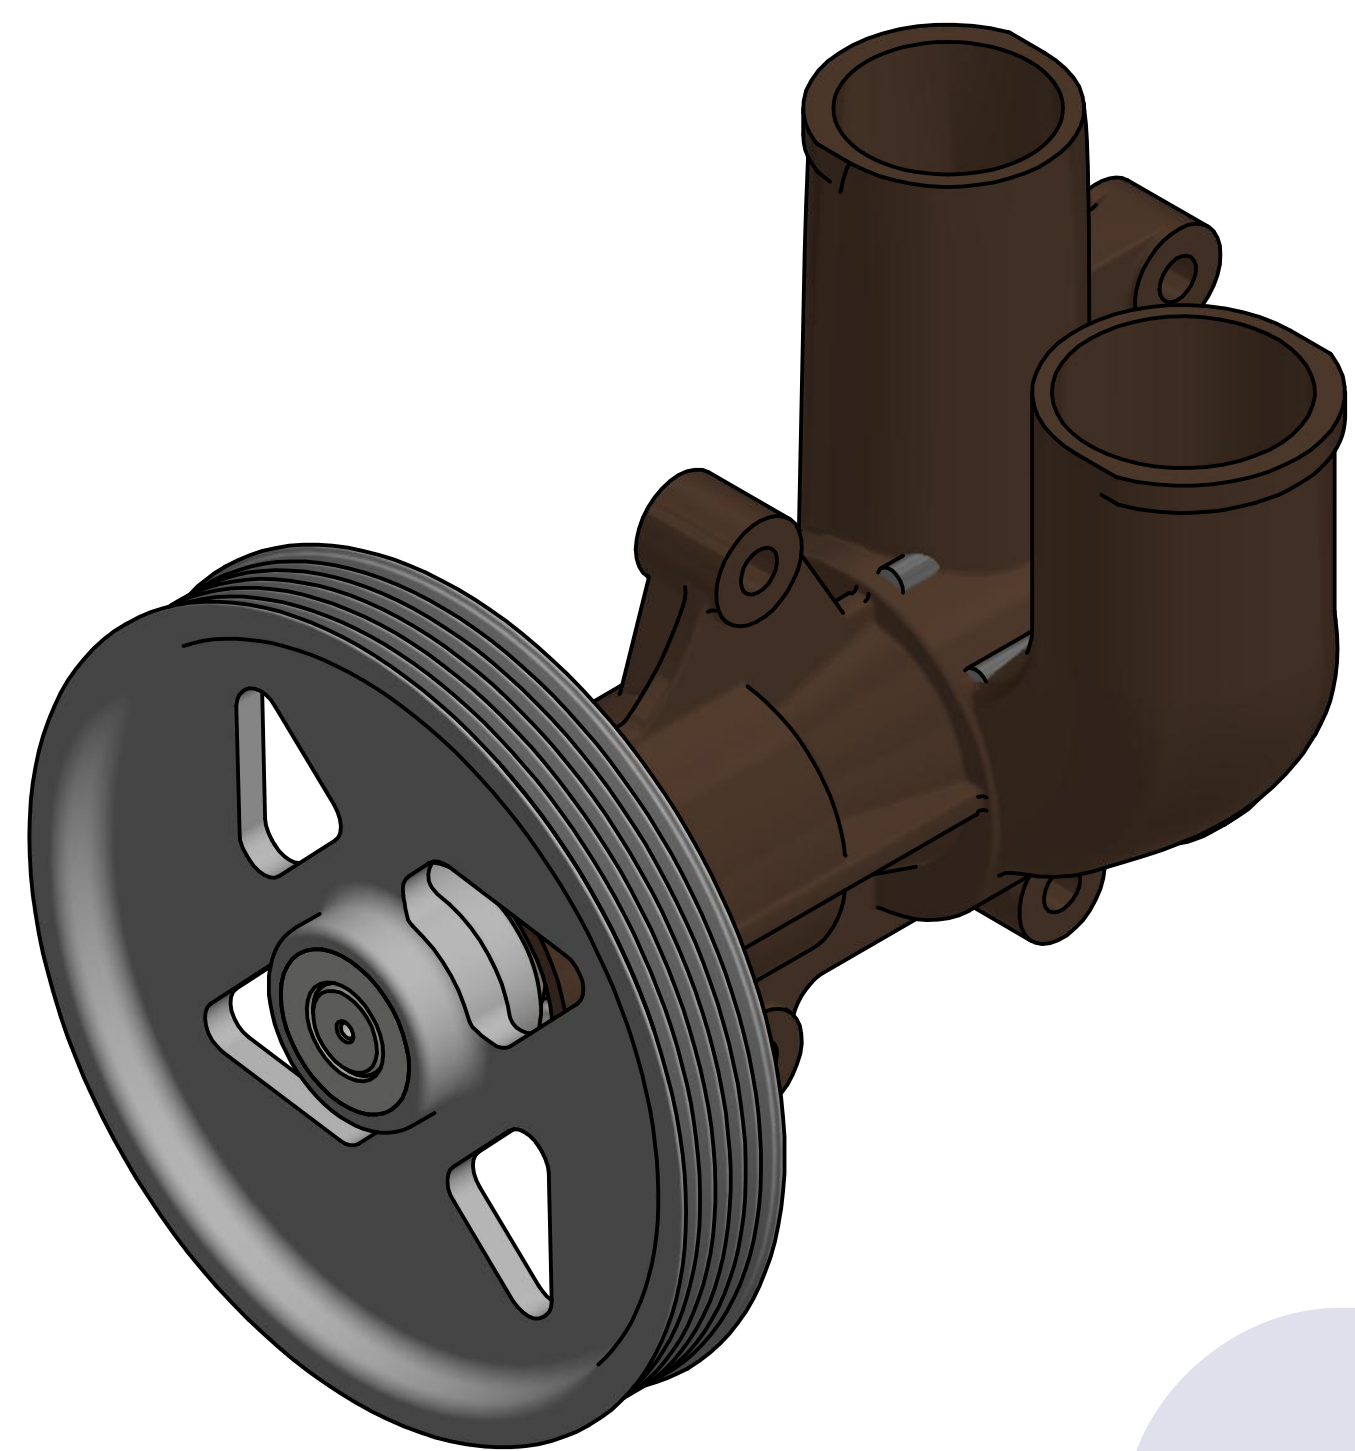

PART LIST					
No.	QTY	PART NUMBER	PART NAME	MAT	DESCRIPTION
1	1	PUA0122	PUMP ASSY		JPR-VP0040DB

Drawing by	Checked by	Approved by - date	Model Name	Date	Scale
강 명진	Y.D. JEON		JPR-VP0040D	2015-07-09	1 : 1
			PUMP ASSY"		
PART NUMBER		Edition	Sheet		
PUA0122(0)		0	A1		

품번	PUA0122
품명	JPR-VP0040DB

A: MAJOR KIT B: MINOR KIT C: M-SEAL SET D: IMPELLER KIT

No.	QTY	PART NUMBER	PART NAME	A (JSK0098)	B (JSM0080)	C (MCSSET0016)	D (JIKJMP024)
1	2	BER0058	BEARING	X			
2	6	BOL0163	HEX BOLT	X	X		
3	1	BOL0164	FLAT WASHER	X	X		
4	1	COV0051	COVER	X	X		
5	1	7400-01	RUBBER IMPELLER	X	X		X
6	1	MCS0016	CARBON	X	X	X	
7	1	MCS0041	CERAMIC	X	X	X	
8	1	ORG0032	O-RING	X	X		X
9	1	ORG0044	O-RING	X			
10	1	PBC0201	PUMP CASING				
11	1	PUL0031	PULLEY				
12	1	SHA0115	SHAFT	X			
13	1	SNP0006	SNAP-RING	X	X		
14	1	SNP0010	SNAP-RING	X			

PART LIST					
No.	QTY	PART NUMBER	PART NAME	MAT	DESCRIPTION
1	1	PUA0122	PUMP ASSY		JPR-VP0040DB

The Only One

Drawing by	Checked by	Approved by - date	Model Name	Date	Scale
강 명진	Y.D. JEON		JPR-VP0040DB	2015-09-30	1 : 1
			PUMP PART'S VIEW		
			PART NUMBER	Edition	Sheet
			PUA0122(0)	0	A2