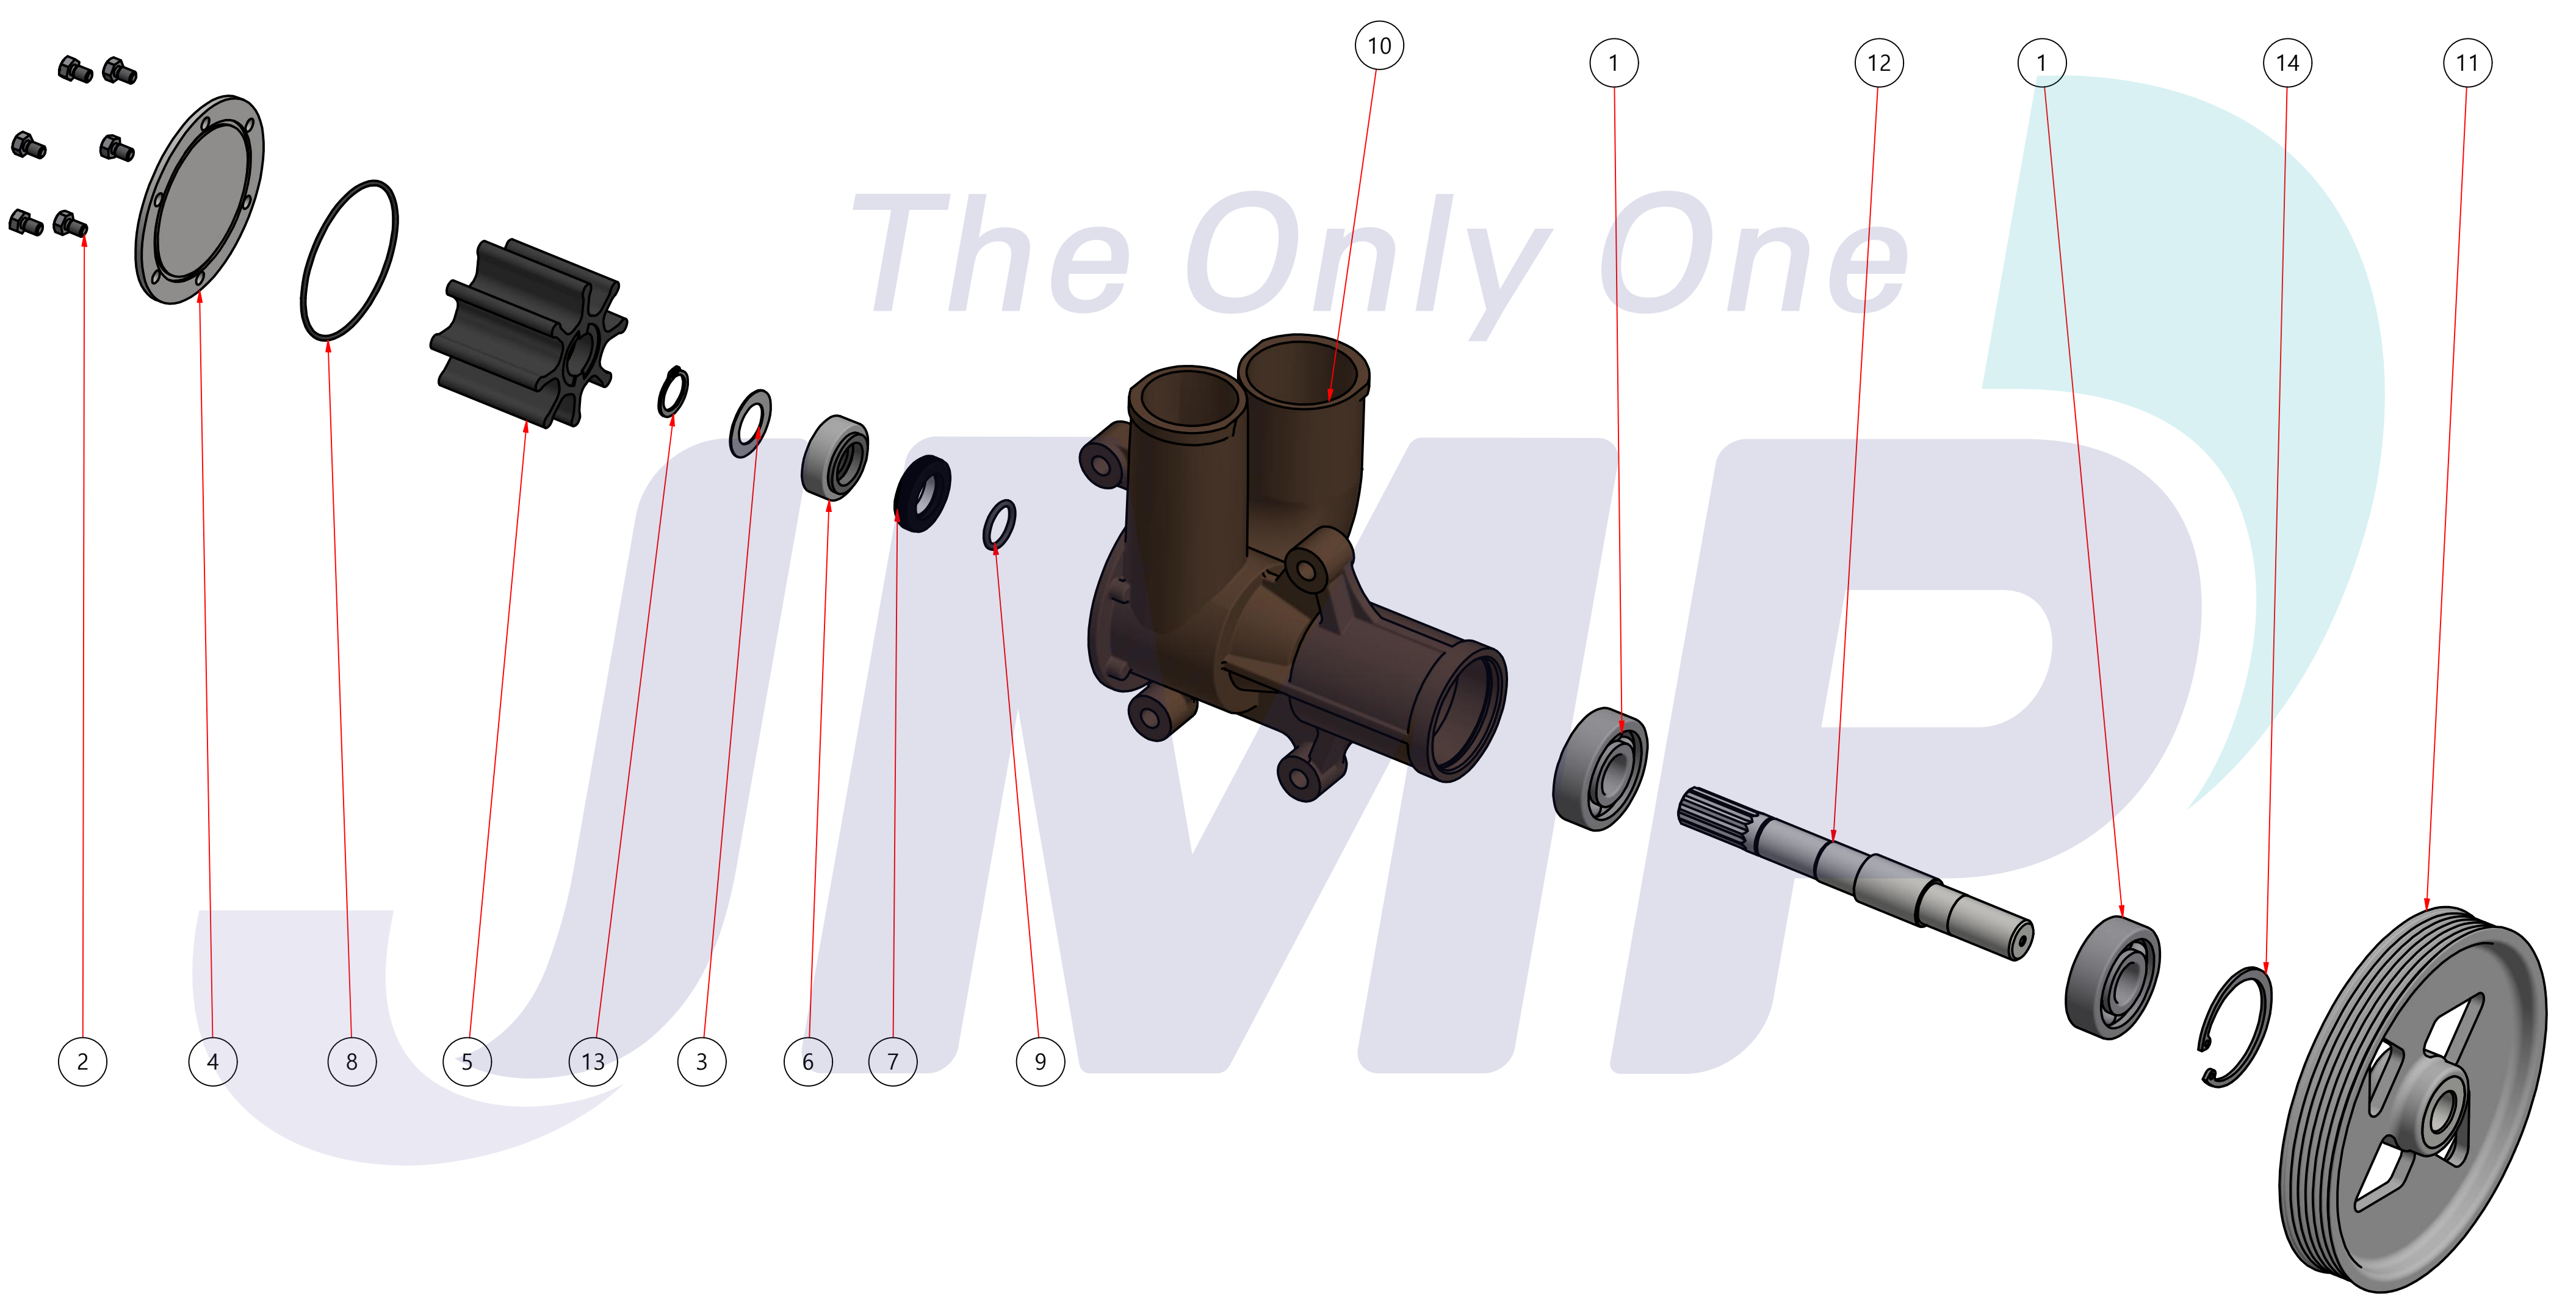

PART LIST					
No.	QTY	PART NUMBER	PART NAME	MAT	DESCRIPTION
1	1	PUA0122	PUMP ASSY		JPR-VP0040DB

Drawing by	Checked by	Approved by - date	Model Name	Date	Scale
강 명진	Y.D. JEON		JPR-VP0040D	2015-07-09	1 : 1
			PUMP ASSY"		
PART NUMBER		Edition	Sheet		
PUA0122(0)		0	A1		

품번	PUA0122
품명	JPR-VP0040DB

A: MAJOR KIT B: MINOR KIT C: M-SEAL SET D: IMPELLER KIT

No.	QTY	PART NUMBER	PART NAME	A (JSK0098)	B (JSM0080)	C (MCSSET0016)	D (JIKJMP024)
1	2	BER0058	BEARING	X			
2	6	BOL0163	HEX BOLT	X	X		
3	1	BOL0164	FLAT WASHER	X	X		
4	1	COV0051	COVER	X	X		
5	1	7400-01	RUBBER IMPELLER	X	X		X
6	1	MCS0016	CARBON	X	X	X	
7	1	MCS0041	CERAMIC	X	X	X	
8	1	ORG0032	O-RING	X	X		X
9	1	ORG0044	O-RING	X			
10	1	PBC0201	PUMP CASING				
11	1	PUL0031	PULLEY				
12	1	SHA0115	SHAFT	X			
13	1	SNP0006	SNAP-RING	X	X		
14	1	SNP0010	SNAP-RING	X			

PART LIST					
No.	QTY	PART NUMBER	PART NAME	MAT	DESCRIPTION
1	1	PUA0122	PUMP ASSY		JPR-VP0040DB

The Only One

Drawing by	Checked by	Approved by - date	Model Name	Date	Scale
강 명진	Y.D. JEON		JPR-VP0040DB	2015-09-30	1 : 1
			PUMP PART'S VIEW		
			PART NUMBER	Edition	Sheet
			PUA0122(0)	0	A2