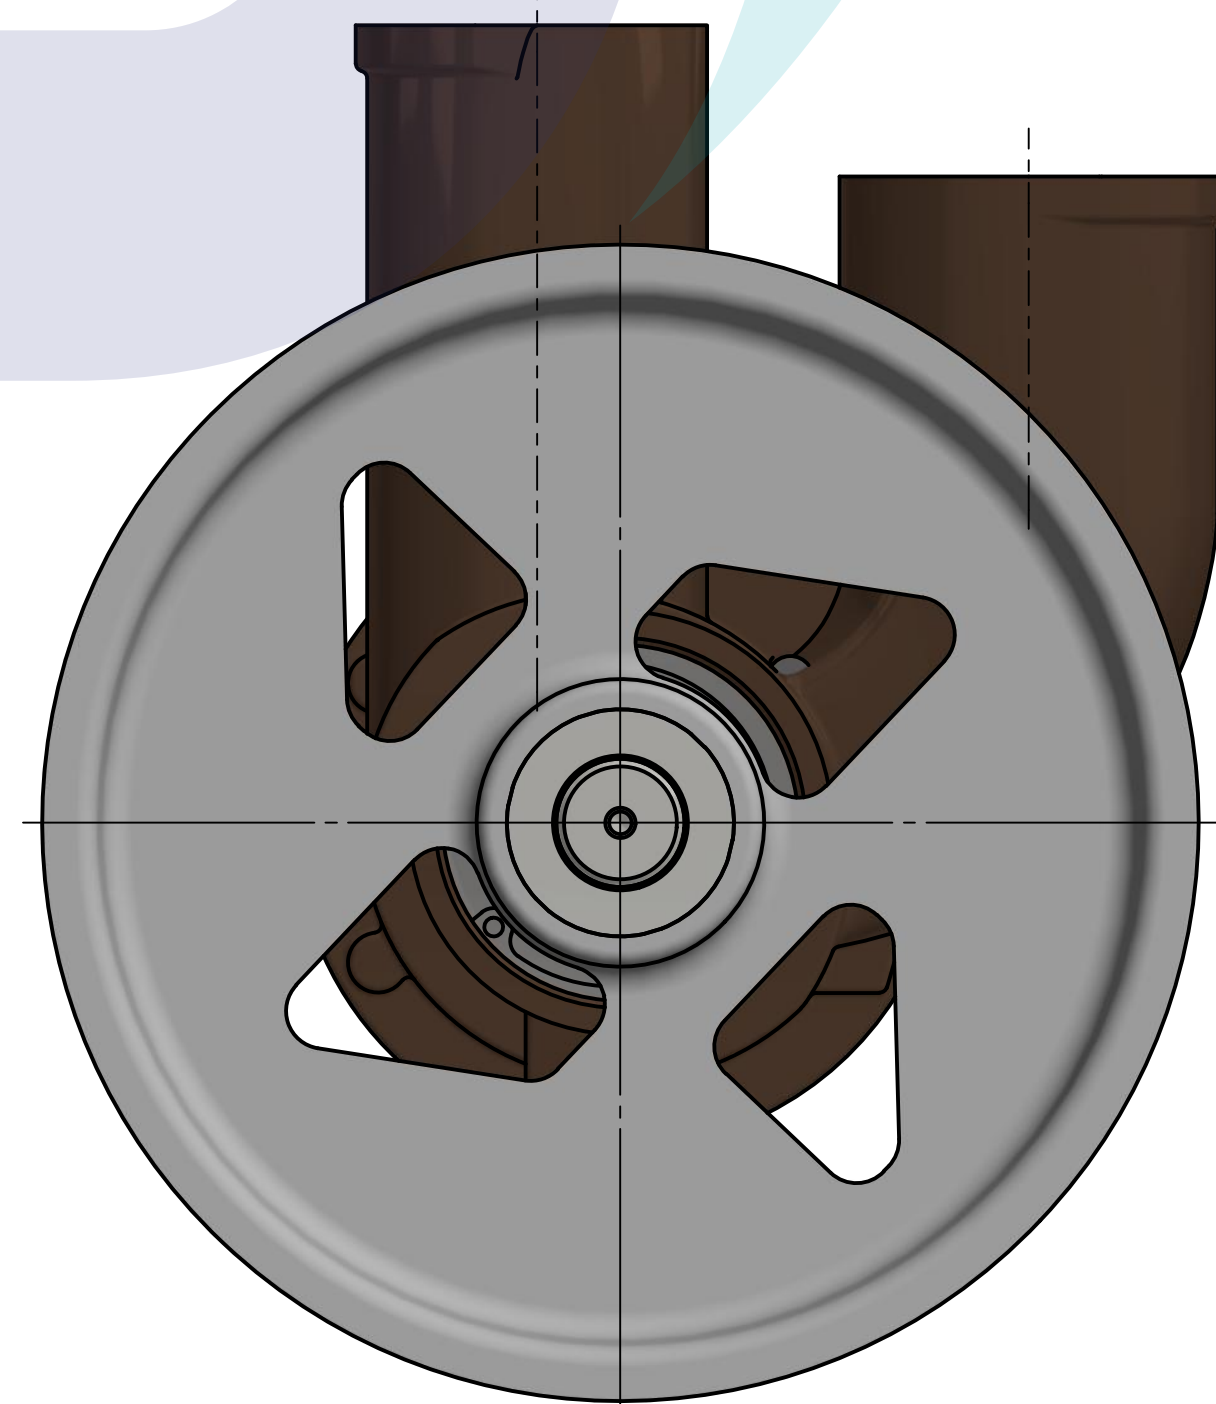

PART LIST					
No.	QTY	PART NUMBER	PART NAME	MAT	DESCRIPTION
1	1	PUA0122	PUMP ASSY		JPR-VP0040DB

Drawing by	Checked by	Approved by - date	Model Name	Date	Scale
강 명진	Y.D. JEON		JPR-VP0040D	2015-07-09	1 : 1
			PUMP ASSY"		
PART NUMBER		Edition	Sheet		
PUA0122(0)		0	A1		

품번	PUA0122
품명	JPR-VP0040DB

A: MAJOR KIT B: MINOR KIT C: M-SEAL SET D: IMPELLER KIT

No.	QTY	PART NUMBER	PART NAME	A (JSK0098)	B (JSM0080)	C (MCSSET0016)	D (JIKJMP024)
1	2	BER0058	BEARING	X			
2	6	BOL0163	HEX BOLT	X	X		
3	1	BOL0164	FLAT WASHER	X	X		
4	1	COV0051	COVER	X	X		
5	1	7400-01	RUBBER IMPELLER	X	X		X
6	1	MCS0016	CARBON	X	X	X	
7	1	MCS0041	CERAMIC	X	X	X	
8	1	ORG0032	O-RING	X	X		X
9	1	ORG0044	O-RING	X			
10	1	PBC0201	PUMP CASING				
11	1	PUL0031	PULLEY				
12	1	SHA0115	SHAFT	X			
13	1	SNP0006	SNAP-RING	X	X		
14	1	SNP0010	SNAP-RING	X			

PART LIST					
No.	QTY	PART NUMBER	PART NAME	MAT	DESCRIPTION
1	1	PUA0122	PUMP ASSY		JPR-VP0040DB

The Only One

Drawing by	Checked by	Approved by - date	Model Name	Date	Scale
강 명진	Y.D. JEON		JPR-VP0040DB	2015-09-30	1 : 1
			PUMP PART'S VIEW		
			PART NUMBER	Edition	Sheet
			PUA0122(0)	0	A2