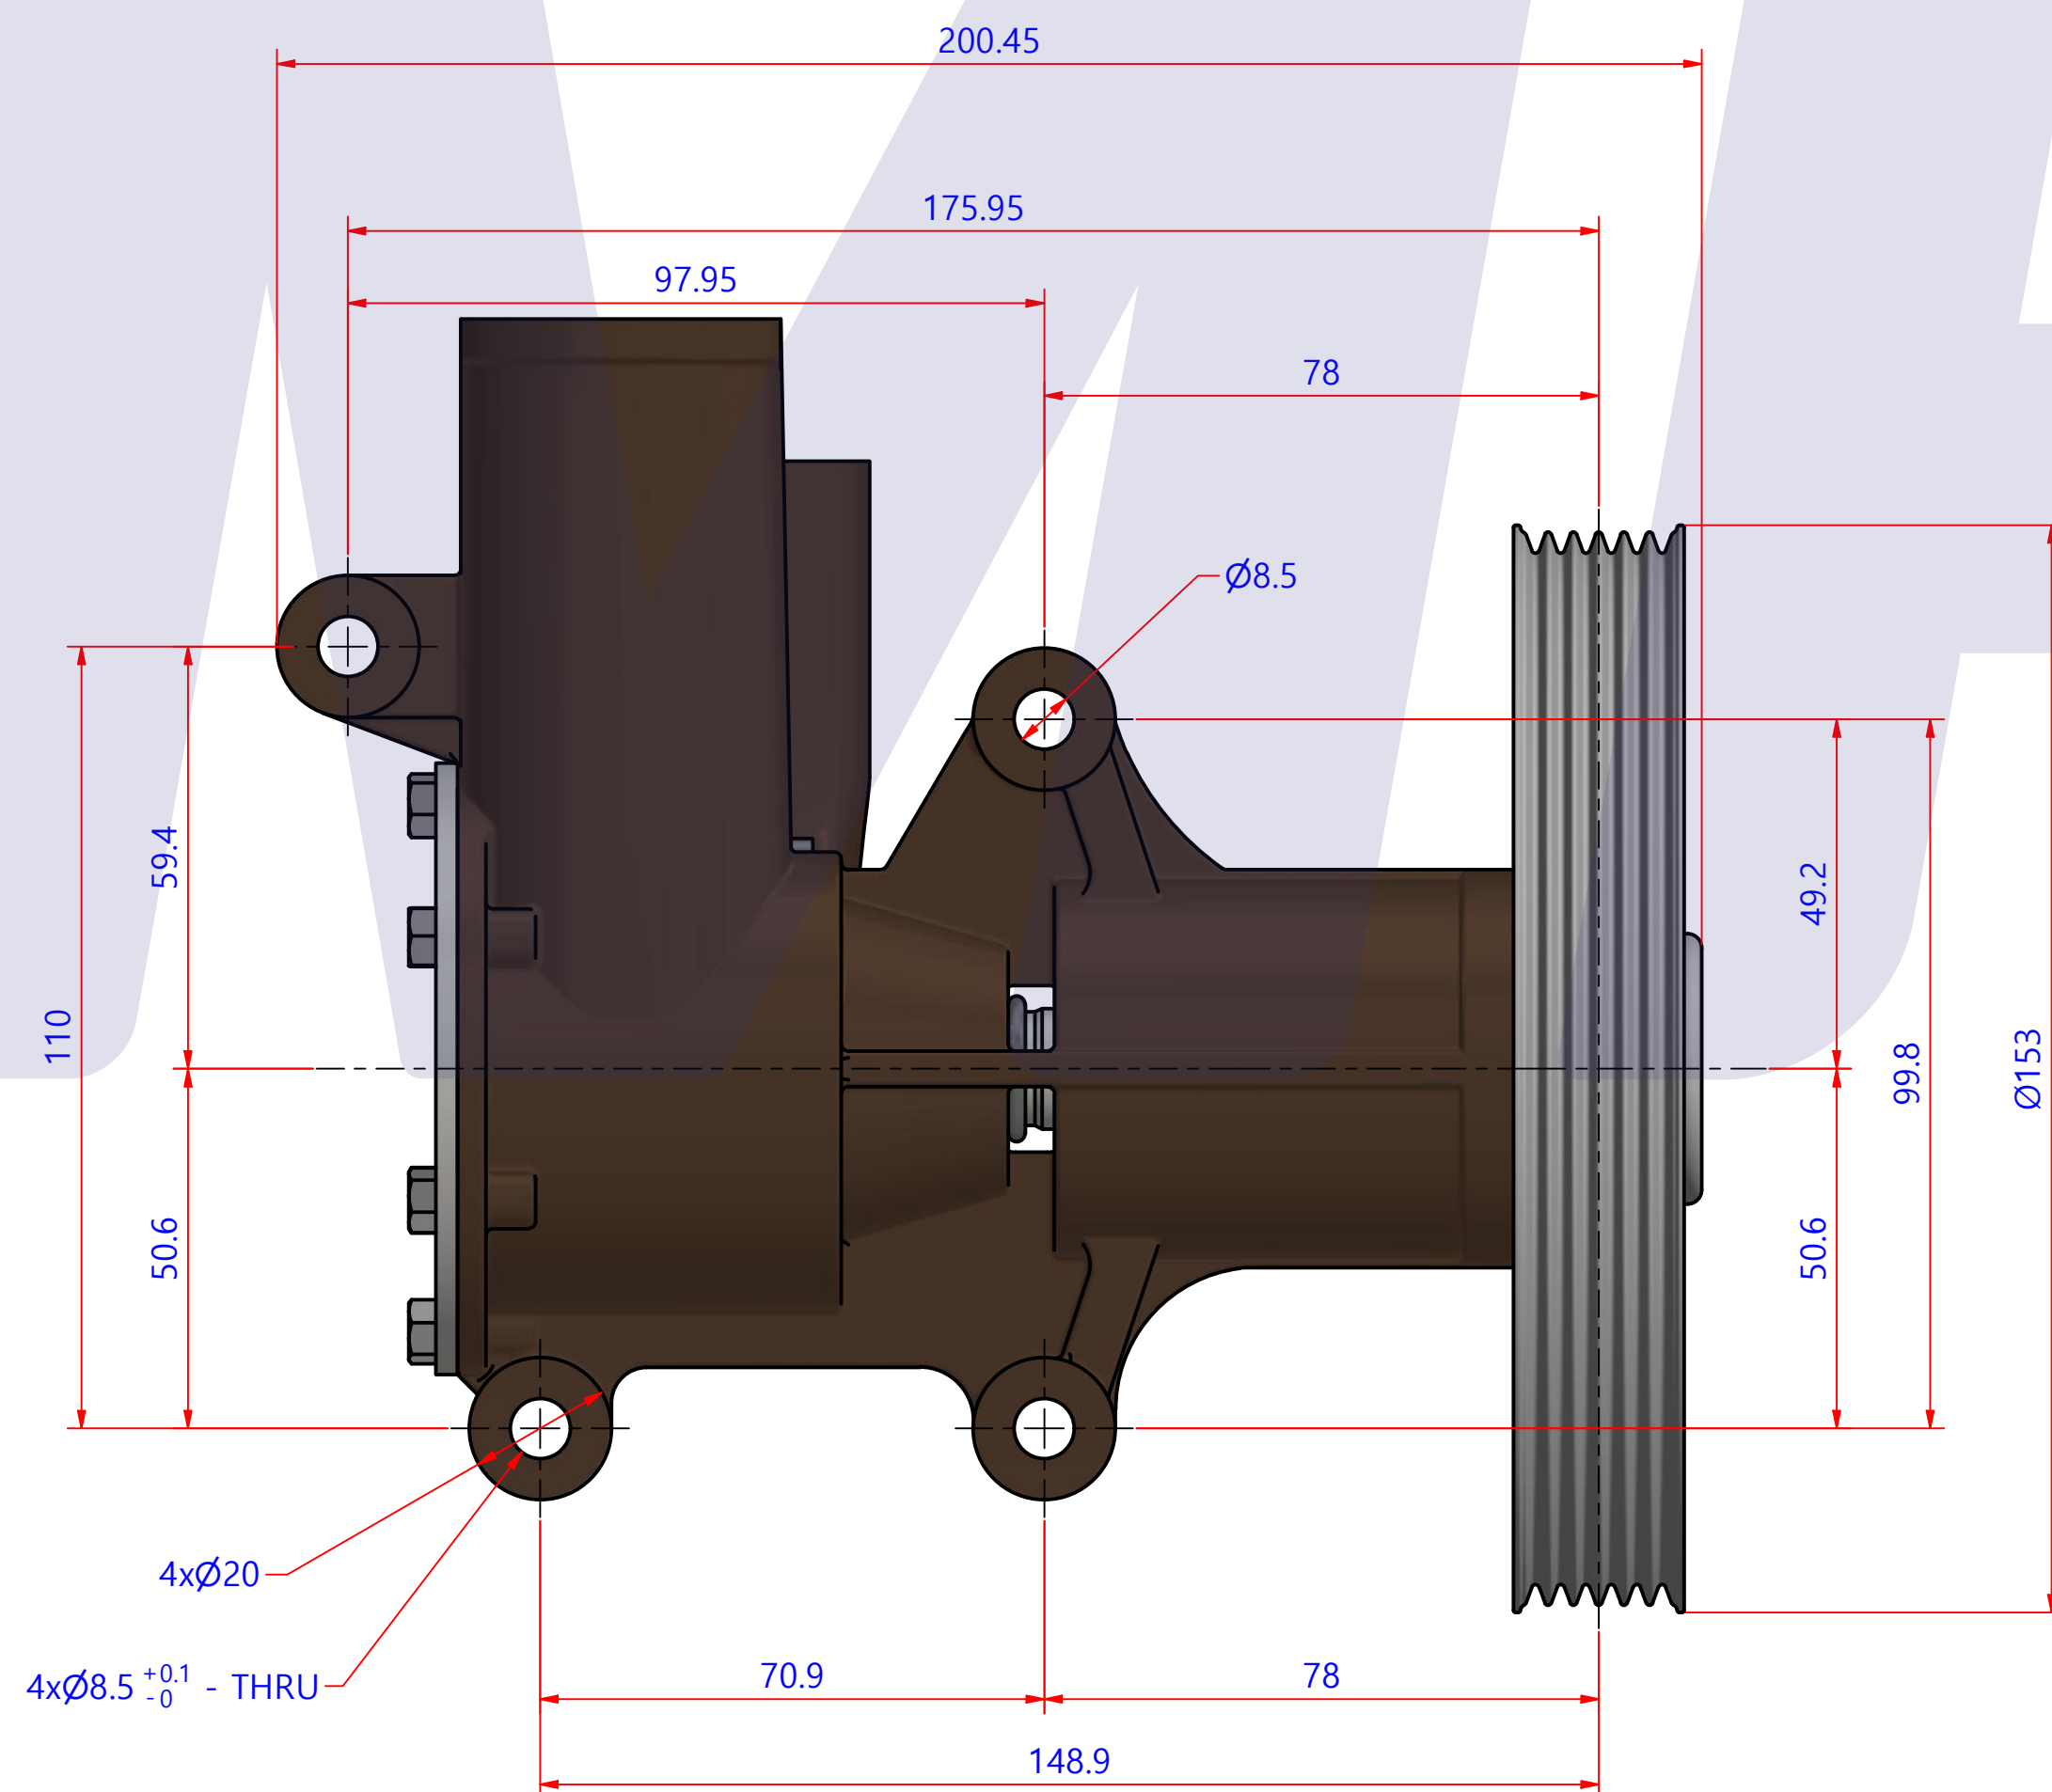

PART LIST					
No.	QTY	PART NUMBER	PART NAME	MAT	DESCRIPTION
1	1	PUA0122	PUMP ASSY		JPR-VP0040DB

Drawing by	Checked by	Approved by - date	Model Name	Date	Scale
강 명진	Y.D. JEON		JPR-VP0040D	2015-07-09	1 : 1
			PUMP ASSY"		
PART NUMBER		Edition	Sheet		
PUA0122(0)		0	A1		

품번	PUA0122
품명	JPR-VP0040DB

A: MAJOR KIT B: MINOR KIT C: M-SEAL SET D: IMPELLER KIT

No.	QTY	PART NUMBER	PART NAME	A (JSK0098)	B (JSM0080)	C (MCSSET0016)	D (JIKJMP024)
1	2	BER0058	BEARING	X			
2	6	BOL0163	HEX BOLT	X	X		
3	1	BOL0164	FLAT WASHER	X	X		
4	1	COV0051	COVER	X	X		
5	1	7400-01	RUBBER IMPELLER	X	X		X
6	1	MCS0016	CARBON	X	X	X	
7	1	MCS0041	CERAMIC	X	X	X	
8	1	ORG0032	O-RING	X	X		X
9	1	ORG0044	O-RING	X			
10	1	PBC0201	PUMP CASING				
11	1	PUL0031	PULLEY				
12	1	SHA0115	SHAFT	X			
13	1	SNP0006	SNAP-RING	X	X		
14	1	SNP0010	SNAP-RING	X			

PART LIST					
No.	QTY	PART NUMBER	PART NAME	MAT	DESCRIPTION
1	1	PUA0122	PUMP ASSY		JPR-VP0040DB

The Only One

Drawing by	Checked by	Approved by - date	Model Name	Date	Scale
강 명진	Y.D. JEON		JPR-VP0040DB	2015-09-30	1 : 1
			PUMP PART'S VIEW		
			PART NUMBER	Edition	Sheet
			PUA0122(0)	0	A2