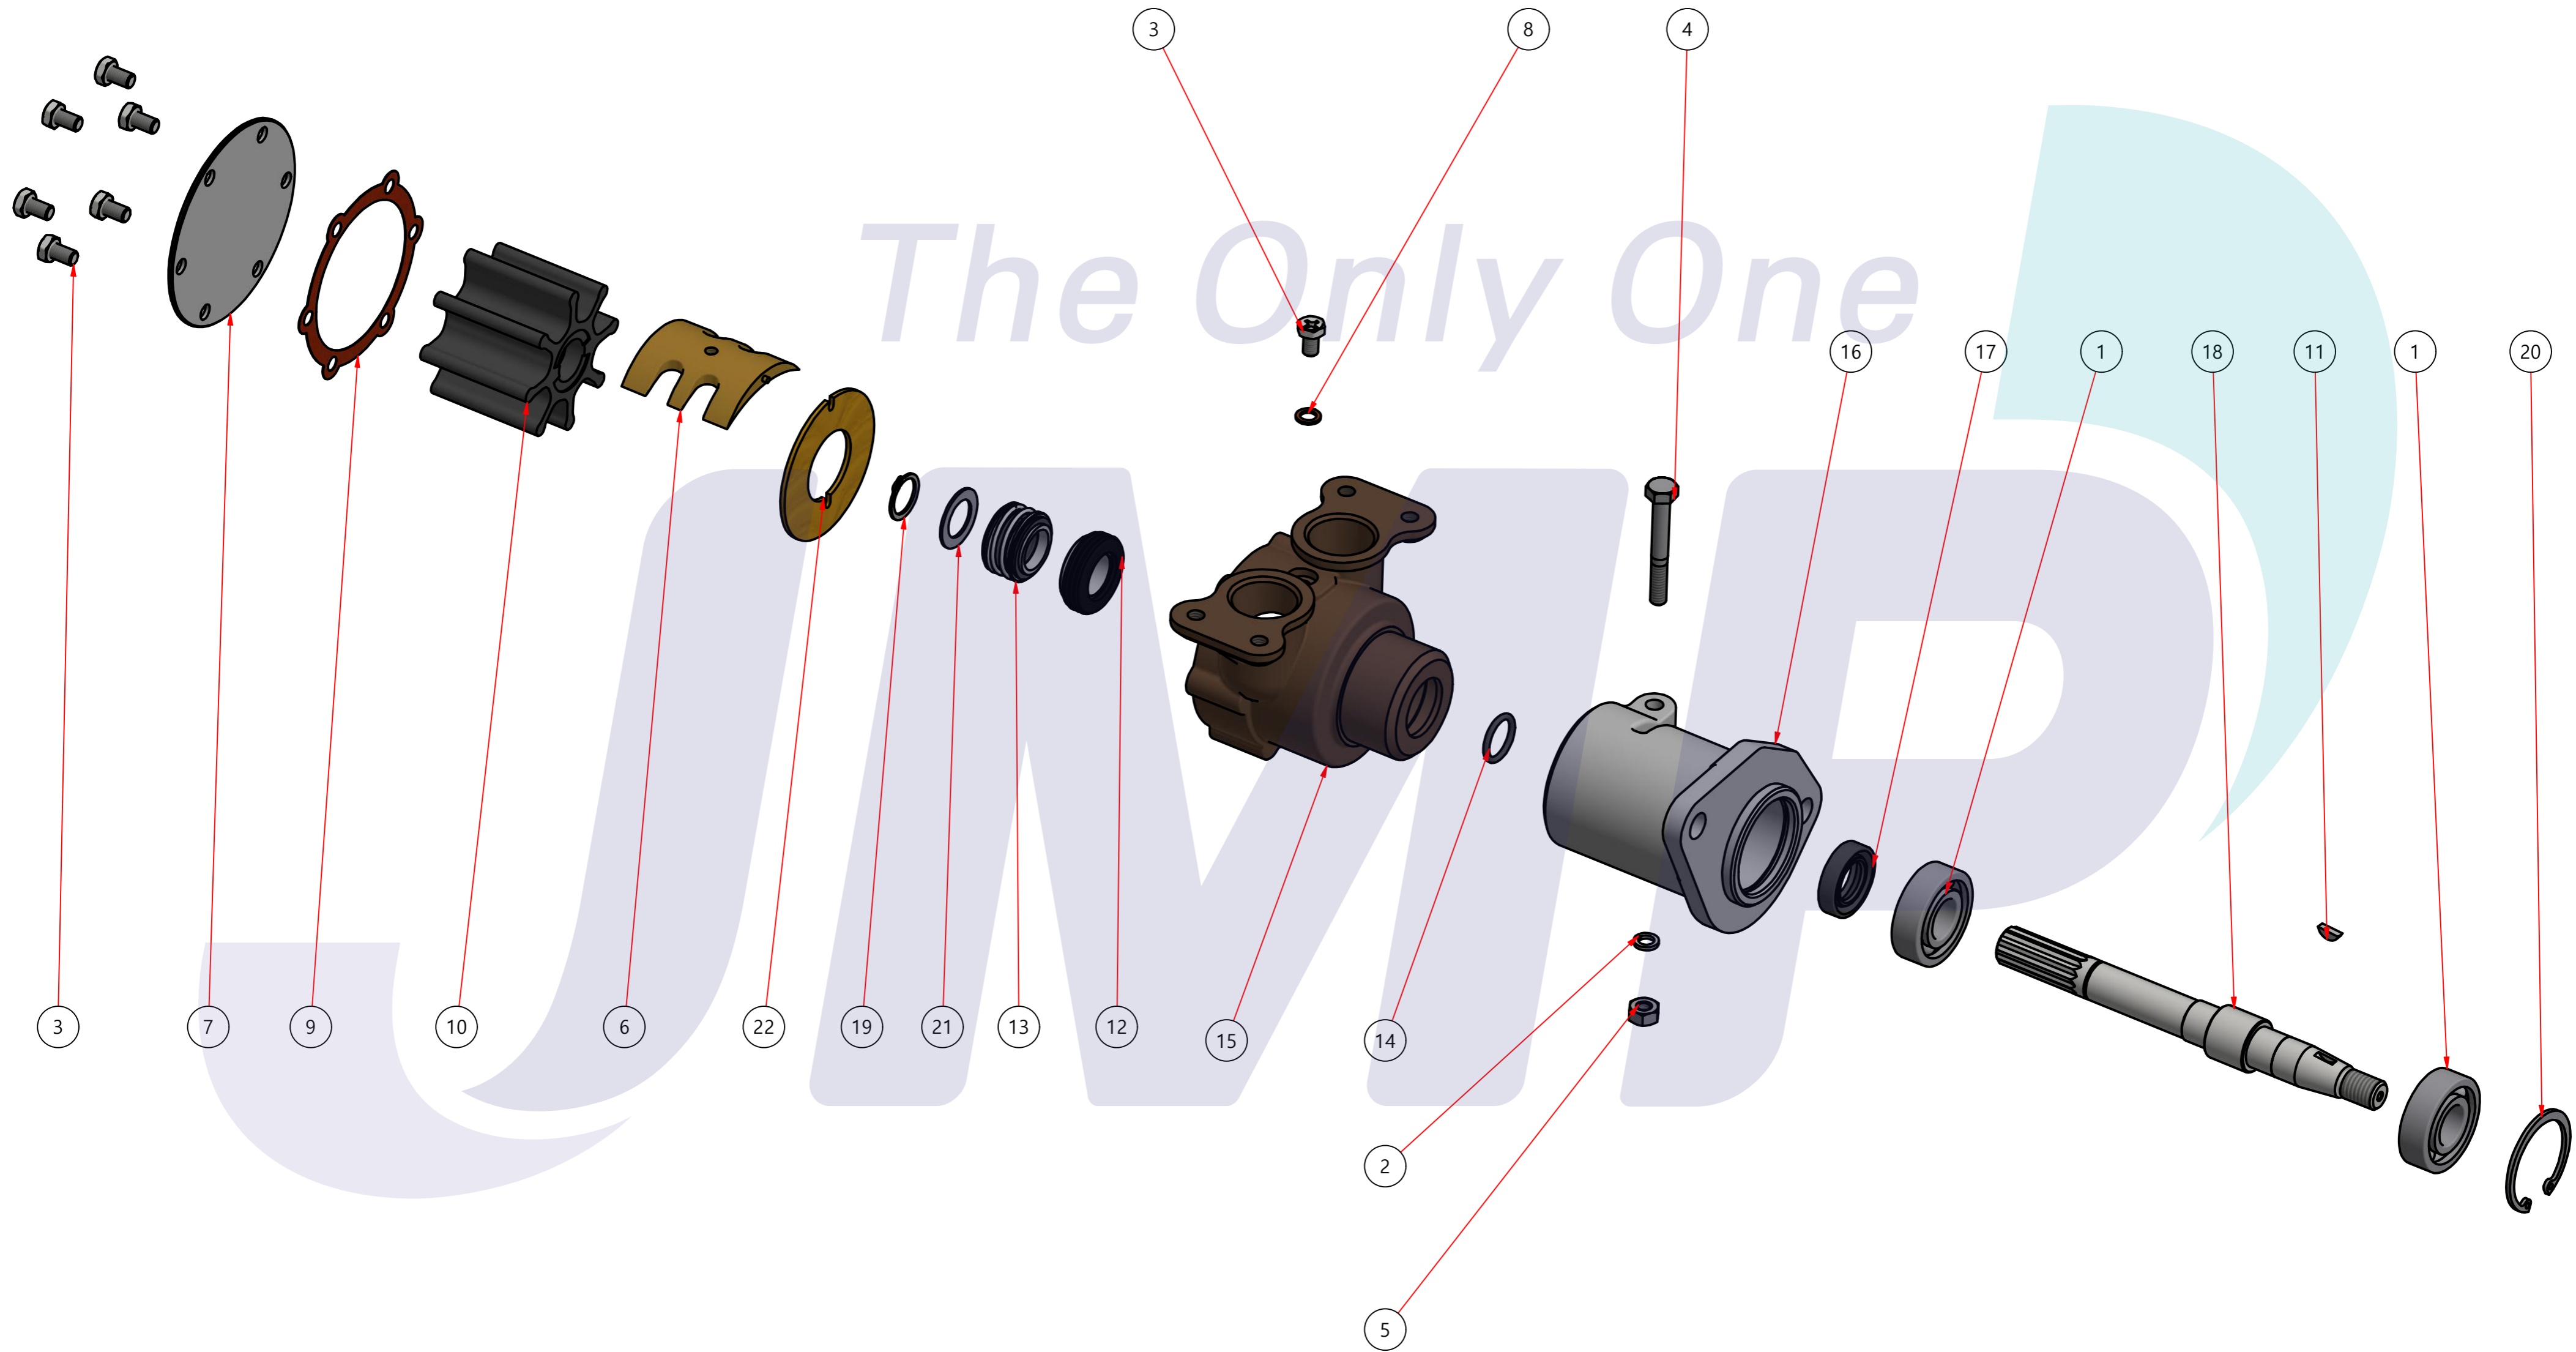

PART LIST					
No.	QTY	PART NUMBER	PART NAME	MAT	DESCRIPTION
1	1	PUA0110	PUMP ASSY		JPR-VP0050D

Drawing by 강 명진	Checked by Y.D. JEON	Approved by - date	Model Name JPR-VP0050D	Date 2014-11-10	Scale 1:1
			PUMP ASSY"		
			PART NUMBER PUA0110(0)	Edition 0	Sheet A2

품 번	PUA0110
품 명	JPR-VP0050D

A: MAJOR KIT B: MINOR KIT C: CAM SET D: M-SEAL SET E: IMPELLER KIT

No.	QTY	PART NUMBER	PART NAME	A (JSK0099)	B (JSM0079)	C (CAMSET000301)	D (MCSSET0001)	E (JIKJMP024)
1	2	BER0045	BEARING	X				
2	1	BOL0035	SPRING WASHER	X				
3	7	BOL0080	HEX BOLT	X	X	X (1)		
4	1	BOL0151	HEX BOLT	X				
5	1	BOL0152	NUT	X				
6	1	CAM000301	CAM	X	X	X		
7	1	COV0046	COVER	X	X			
8	1	GAK0009	FIBER GASKET	X	X	X		
9	1	GAK0062	GASKET	X	X			X
10	1	7400-01	RUBBER IMPELLER	X	X			X
11	1	KEY0028	KEY	X				
12	1	MCS001301	CERAMIC	X	X		X	
13	1	MCS001601	CARBON	X	X		X	
14	1	ORG0044	O-RING	X				
15	1	PBC0185	PUMP CASING / IMP					
16	1	PBC0186	PUMP CASING / BER					
17	1	RET0038	RETAINER	X				
18	1	SHA0104	SHAFT	X				
19	1	SNP0006	SNAP-RING	X	X			
20	1	SNP0009	SNAP-RING	X				
21	1	SPC0019	SPACER	X	X			
22	1	WER0001	WEAR PLATE	X	X			

PART LIST					
No.	QTY	PART NUMBER	PART NAME	MAT	DESCRIPTION
1	1	PUA0110	PUMP ASSY		

Drawing by 강 명진	Checked by Y.D. JEON	Approved by - date	Model Name JPR-VP0050D	Date 2014-11-10	Scale 1 : 1
		PUMP PART'S VIEW			
		PART NUMBER PUA0110(0)	Edition 0	Sheet A2	