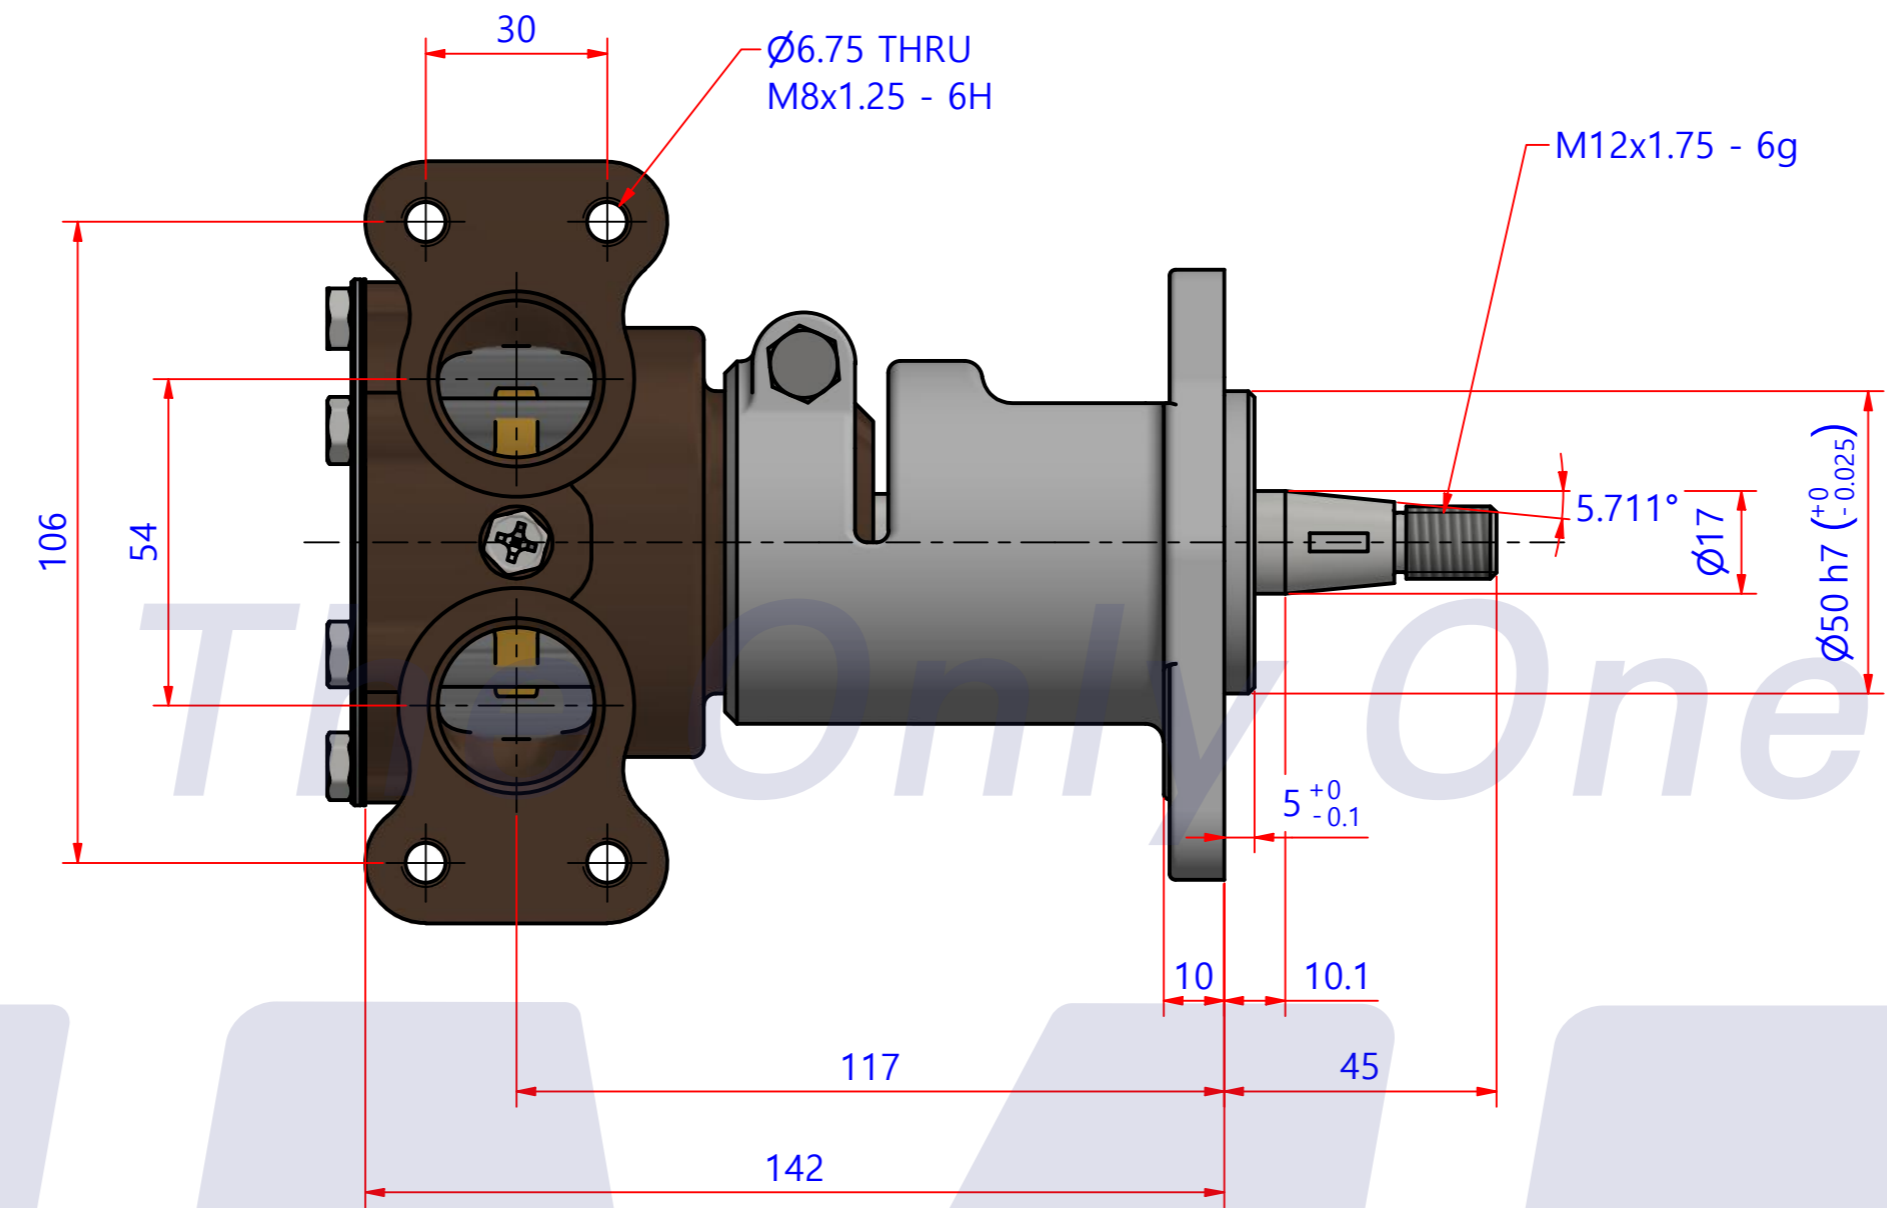

PART LIST					
No.	QTY	PART NUMBER	PART NAME	MAT	DESCRIPTION
1	1	PUA0110	PUMP ASSY		JPR-VP0050D

Drawing by 강 명진	Checked by Y.D. JEON	Approved by - date	Model Name JPR-VP0050D	Date 2014-11-10	Scale 1:1
			PUMP ASSY"		
			PART NUMBER PUA0110(0)	Edition 0	Sheet A2

품 번	PUA0110
품 명	JPR-VP0050D

A: MAJOR KIT B: MINOR KIT C: CAM SET D: M-SEAL SET E: IMPELLER KIT

No.	QTY	PART NUMBER	PART NAME	A (JSK0099)	B (JSM0079)	C (CAMSET000301)	D (MCSSET0001)	E (JIKJMP024)
1	2	BER0045	BEARING	X				
2	1	BOL0035	SPRING WASHER	X				
3	7	BOL0080	HEX BOLT	X	X	X (1)		
4	1	BOL0151	HEX BOLT	X				
5	1	BOL0152	NUT	X				
6	1	CAM000301	CAM	X	X	X		
7	1	COV0046	COVER	X	X			
8	1	GAK0009	FIBER GASKET	X	X	X		
9	1	GAK0062	GASKET	X	X			X
10	1	7400-01	RUBBER IMPELLER	X	X			X
11	1	KEY0028	KEY	X				
12	1	MCS001301	CERAMIC	X	X		X	
13	1	MCS001601	CARBON	X	X		X	
14	1	ORG0044	O-RING	X				
15	1	PBC0185	PUMP CASING / IMP					
16	1	PBC0186	PUMP CASING / BER					
17	1	RET0038	RETAINER	X				
18	1	SHA0104	SHAFT	X				
19	1	SNP0006	SNAP-RING	X	X			
20	1	SNP0009	SNAP-RING	X				
21	1	SPC0019	SPACER	X	X			
22	1	WER0001	WEAR PLATE	X	X			

PART LIST					
No.	QTY	PART NUMBER	PART NAME	MAT	DESCRIPTION
1	1	PUA0110	PUMP ASSY		

Drawing by 강 명진	Checked by Y.D. JEON	Approved by - date	Model Name JPR-VP0050D	Date 2014-11-10	Scale 1 : 1
		PUMP PART'S VIEW			
		PART NUMBER PUA0110(0)	Edition 0	Sheet A2	