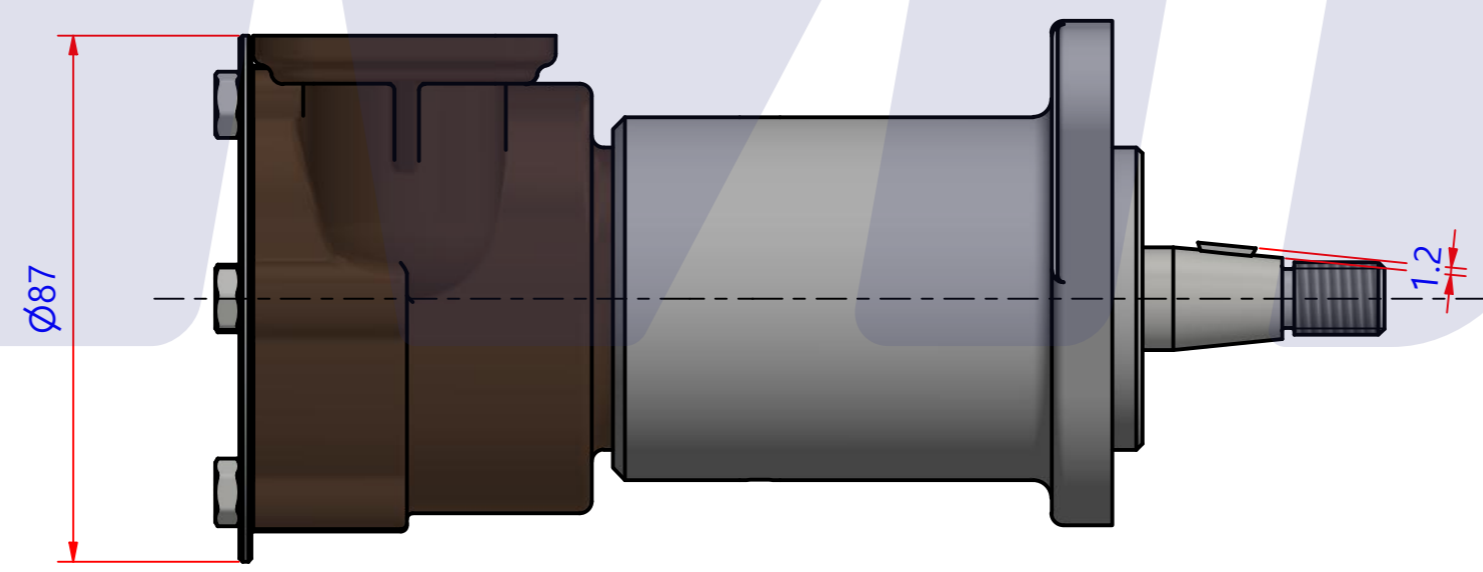

PART LIST					
No.	QTY	PART NUMBER	PART NAME	MAT	DESCRIPTION
1	1	PUA0110	PUMP ASSY		JPR-VP0050D

Drawing by 강 명진	Checked by Y.D. JEON	Approved by - date	Model Name JPR-VP0050D	Date 2014-11-10	Scale 1:1
			PUMP ASSY"		
			PART NUMBER PUA0110(0)	Edition 0	Sheet A2

품 번	PUA0110
품 명	JPR-VP0050D

A: MAJOR KIT B: MINOR KIT C: CAM SET D: M-SEAL SET E: IMPELLER KIT

No.	QTY	PART NUMBER	PART NAME	A (JSK0099)	B (JSM0079)	C (CAMSET000301)	D (MCSSET0001)	E (JIKJMP024)
1	2	BER0045	BEARING	X				
2	1	BOL0035	SPRING WASHER	X				
3	7	BOL0080	HEX BOLT	X	X	X (1)		
4	1	BOL0151	HEX BOLT	X				
5	1	BOL0152	NUT	X				
6	1	CAM000301	CAM	X	X	X		
7	1	COV0046	COVER	X	X			
8	1	GAK0009	FIBER GASKET	X	X	X		
9	1	GAK0062	GASKET	X	X			X
10	1	7400-01	RUBBER IMPELLER	X	X			X
11	1	KEY0028	KEY	X				
12	1	MCS001301	CERAMIC	X	X		X	
13	1	MCS001601	CARBON	X	X		X	
14	1	ORG0044	O-RING	X				
15	1	PBC0185	PUMP CASING / IMP					
16	1	PBC0186	PUMP CASING / BER					
17	1	RET0038	RETAINER	X				
18	1	SHA0104	SHAFT	X				
19	1	SNP0006	SNAP-RING	X	X			
20	1	SNP0009	SNAP-RING	X				
21	1	SPC0019	SPACER	X	X			
22	1	WER0001	WEAR PLATE	X	X			

PART LIST					
No.	QTY	PART NUMBER	PART NAME	MAT	DESCRIPTION
1	1	PUA0110	PUMP ASSY		

Drawing by 강 명진	Checked by Y.D. JEON	Approved by - date	Model Name JPR-VP0050D	Date 2014-11-10	Scale 1 : 1
		PUMP PART'S VIEW			
		PART NUMBER PUA0110(0)	Edition 0	Sheet A2	