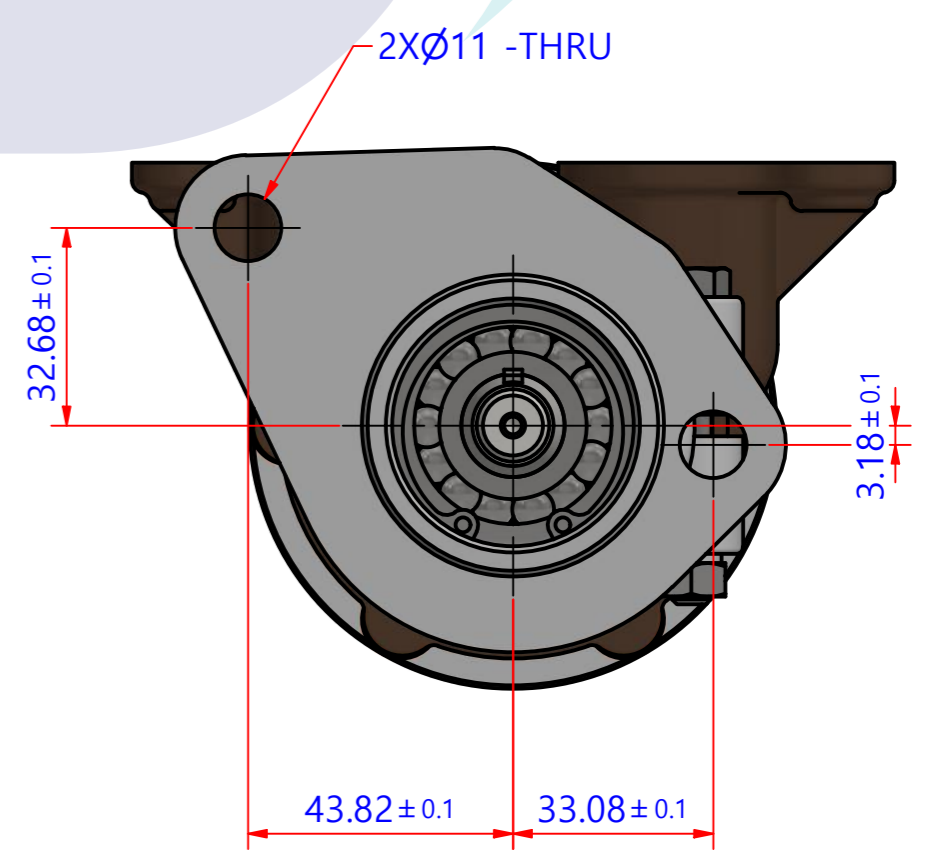

PART LIST					
No.	QTY	PART NUMBER	PART NAME	MAT	DESCRIPTION
1	1	PUA0110	PUMP ASSY		JPR-VP0050D

Drawing by 강 명진	Checked by Y.D. JEON	Approved by - date	Model Name JPR-VP0050D	Date 2014-11-10	Scale 1:1
			PUMP ASSY"		
			PART NUMBER PUA0110(0)	Edition 0	Sheet A2

품 번	PUA0110
품 명	JPR-VP0050D

A: MAJOR KIT B: MINOR KIT C: CAM SET D: M-SEAL SET E: IMPELLER KIT

No.	QTY	PART NUMBER	PART NAME	A (JSK0099)	B (JSM0079)	C (CAMSET000301)	D (MCSSET0001)	E (JIKJMP024)
1	2	BER0045	BEARING	X				
2	1	BOL0035	SPRING WASHER	X				
3	7	BOL0080	HEX BOLT	X	X	X (1)		
4	1	BOL0151	HEX BOLT	X				
5	1	BOL0152	NUT	X				
6	1	CAM000301	CAM	X	X	X		
7	1	COV0046	COVER	X	X			
8	1	GAK0009	FIBER GASKET	X	X	X		
9	1	GAK0062	GASKET	X	X			X
10	1	7400-01	RUBBER IMPELLER	X	X			X
11	1	KEY0028	KEY	X				
12	1	MCS001301	CERAMIC	X	X		X	
13	1	MCS001601	CARBON	X	X		X	
14	1	ORG0044	O-RING	X				
15	1	PBC0185	PUMP CASING / IMP					
16	1	PBC0186	PUMP CASING / BER					
17	1	RET0038	RETAINER	X				
18	1	SHA0104	SHAFT	X				
19	1	SNP0006	SNAP-RING	X	X			
20	1	SNP0009	SNAP-RING	X				
21	1	SPC0019	SPACER	X	X			
22	1	WER0001	WEAR PLATE	X	X			

PART LIST					
No.	QTY	PART NUMBER	PART NAME	MAT	DESCRIPTION
1	1	PUA0110	PUMP ASSY		

Drawing by 강 명진	Checked by Y.D. JEON	Approved by - date	Model Name JPR-VP0050D	Date 2014-11-10	Scale 1 : 1
		PUMP PART'S VIEW			
		PART NUMBER PUA0110(0)	Edition 0	Sheet A2	