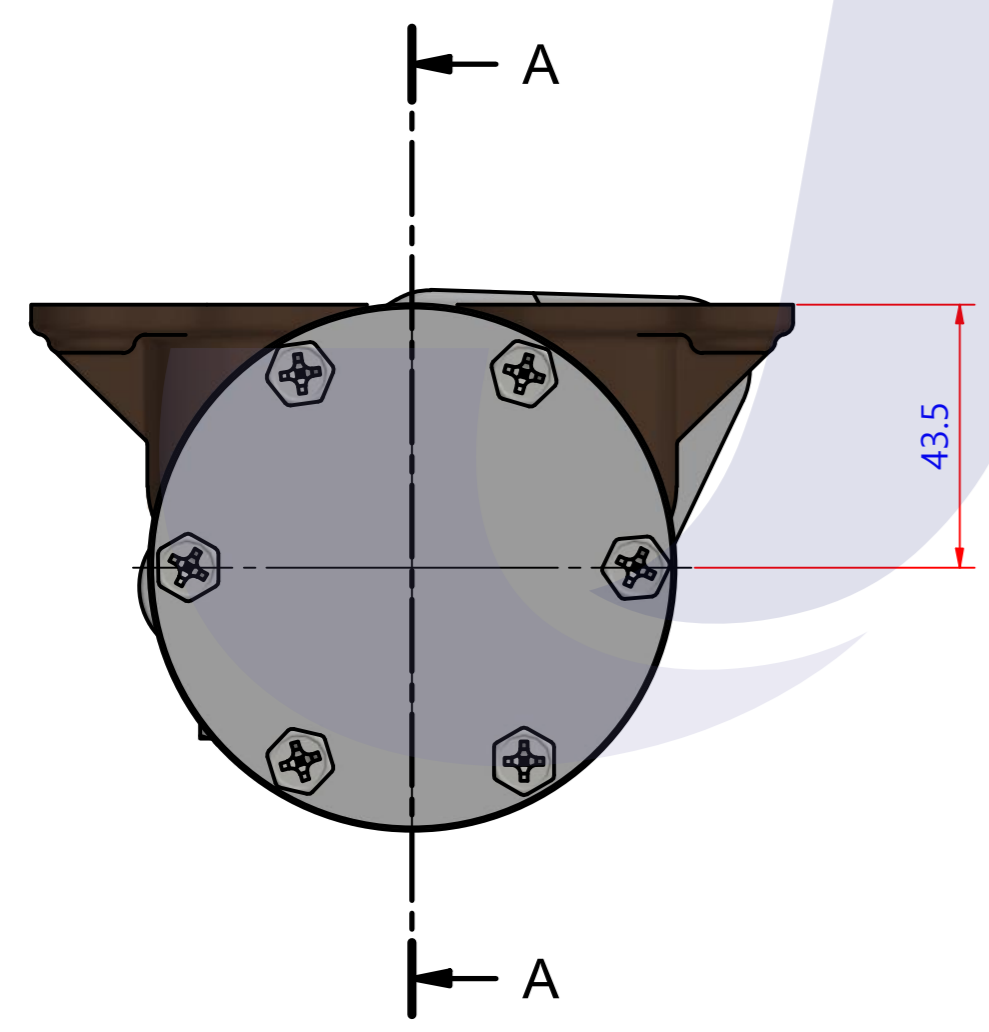

PART LIST					
No.	QTY	PART NUMBER	PART NAME	MAT	DESCRIPTION
1	1	PUA0110	PUMP ASSY		JPR-VP0050D

Drawing by 강 명진	Checked by Y.D. JEON	Approved by - date	Model Name JPR-VP0050D	Date 2014-11-10	Scale 1:1
			PUMP ASSY"		
			PART NUMBER PUA0110(0)	Edition 0	Sheet A2

품 번	PUA0110
품 명	JPR-VP0050D

A: MAJOR KIT B: MINOR KIT C: CAM SET D: M-SEAL SET E: IMPELLER KIT

No.	QTY	PART NUMBER	PART NAME	A (JSK0099)	B (JSM0079)	C (CAMSET000301)	D (MCSSET0001)	E (JIKJMP024)
1	2	BER0045	BEARING	X				
2	1	BOL0035	SPRING WASHER	X				
3	7	BOL0080	HEX BOLT	X	X	X (1)		
4	1	BOL0151	HEX BOLT	X				
5	1	BOL0152	NUT	X				
6	1	CAM000301	CAM	X	X	X		
7	1	COV0046	COVER	X	X			
8	1	GAK0009	FIBER GASKET	X	X	X		
9	1	GAK0062	GASKET	X	X			X
10	1	7400-01	RUBBER IMPELLER	X	X			X
11	1	KEY0028	KEY	X				
12	1	MCS001301	CERAMIC	X	X		X	
13	1	MCS001601	CARBON	X	X		X	
14	1	ORG0044	O-RING	X				
15	1	PBC0185	PUMP CASING / IMP					
16	1	PBC0186	PUMP CASING / BER					
17	1	RET0038	RETAINER	X				
18	1	SHA0104	SHAFT	X				
19	1	SNP0006	SNAP-RING	X	X			
20	1	SNP0009	SNAP-RING	X				
21	1	SPC0019	SPACER	X	X			
22	1	WER0001	WEAR PLATE	X	X			

PART LIST					
No.	QTY	PART NUMBER	PART NAME	MAT	DESCRIPTION
1	1	PUA0110	PUMP ASSY		

Drawing by 강 명진	Checked by Y.D. JEON	Approved by - date	Model Name JPR-VP0050D	Date 2014-11-10	Scale 1 : 1
		PUMP PART'S VIEW			
		PART NUMBER PUA0110(0)	Edition 0	Sheet A2	