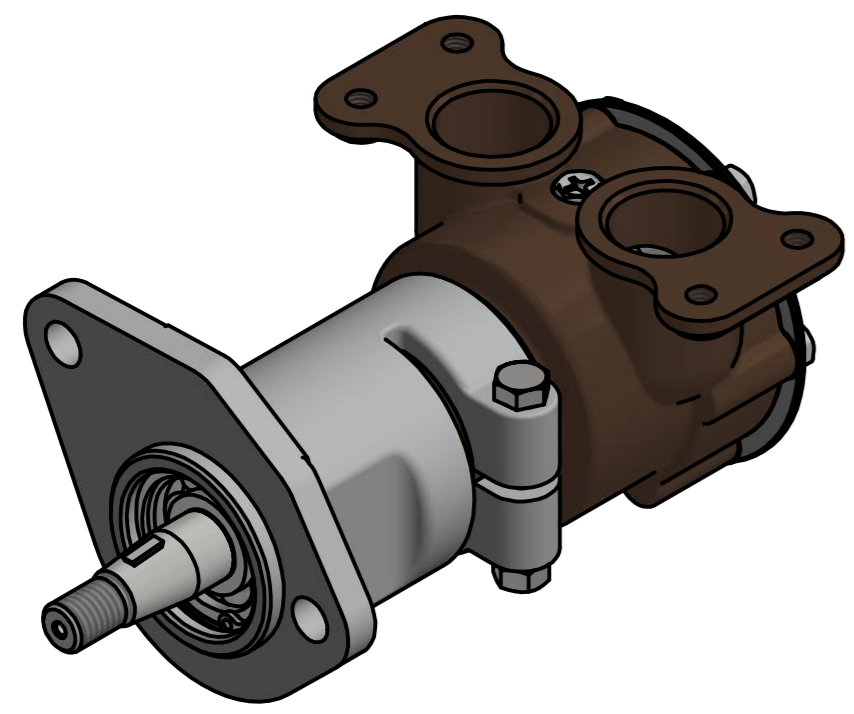

PART LIST					
No.	QTY	PART NUMBER	PART NAME	MAT	DESCRIPTION
1	1	PUA0110	PUMP ASSY		JPR-VP0050D

Drawing by 강 명진	Checked by Y.D. JEON	Approved by - date	Model Name JPR-VP0050D	Date 2014-11-10	Scale 1:1
			PUMP ASSY"		
			PART NUMBER PUA0110(0)	Edition 0	Sheet A2

품 번	PUA0110
품 명	JPR-VP0050D

A: MAJOR KIT B: MINOR KIT C: CAM SET D: M-SEAL SET E: IMPELLER KIT

No.	QTY	PART NUMBER	PART NAME	A (JSK0099)	B (JSM0079)	C (CAMSET000301)	D (MCSSET0001)	E (JIKJMP024)
1	2	BER0045	BEARING	X				
2	1	BOL0035	SPRING WASHER	X				
3	7	BOL0080	HEX BOLT	X	X	X (1)		
4	1	BOL0151	HEX BOLT	X				
5	1	BOL0152	NUT	X				
6	1	CAM000301	CAM	X	X	X		
7	1	COV0046	COVER	X	X			
8	1	GAK0009	FIBER GASKET	X	X	X		
9	1	GAK0062	GASKET	X	X			X
10	1	7400-01	RUBBER IMPELLER	X	X			X
11	1	KEY0028	KEY	X				
12	1	MCS001301	CERAMIC	X	X		X	
13	1	MCS001601	CARBON	X	X		X	
14	1	ORG0044	O-RING	X				
15	1	PBC0185	PUMP CASING / IMP					
16	1	PBC0186	PUMP CASING / BER					
17	1	RET0038	RETAINER	X				
18	1	SHA0104	SHAFT	X				
19	1	SNP0006	SNAP-RING	X	X			
20	1	SNP0009	SNAP-RING	X				
21	1	SPC0019	SPACER	X	X			
22	1	WER0001	WEAR PLATE	X	X			

PART LIST					
No.	QTY	PART NUMBER	PART NAME	MAT	DESCRIPTION
1	1	PUA0110	PUMP ASSY		

Drawing by 강 명진	Checked by Y.D. JEON	Approved by - date	Model Name JPR-VP0050D	Date 2014-11-10	Scale 1 : 1
		PUMP PART'S VIEW			
		PART NUMBER PUA0110(0)	Edition 0	Sheet A2	