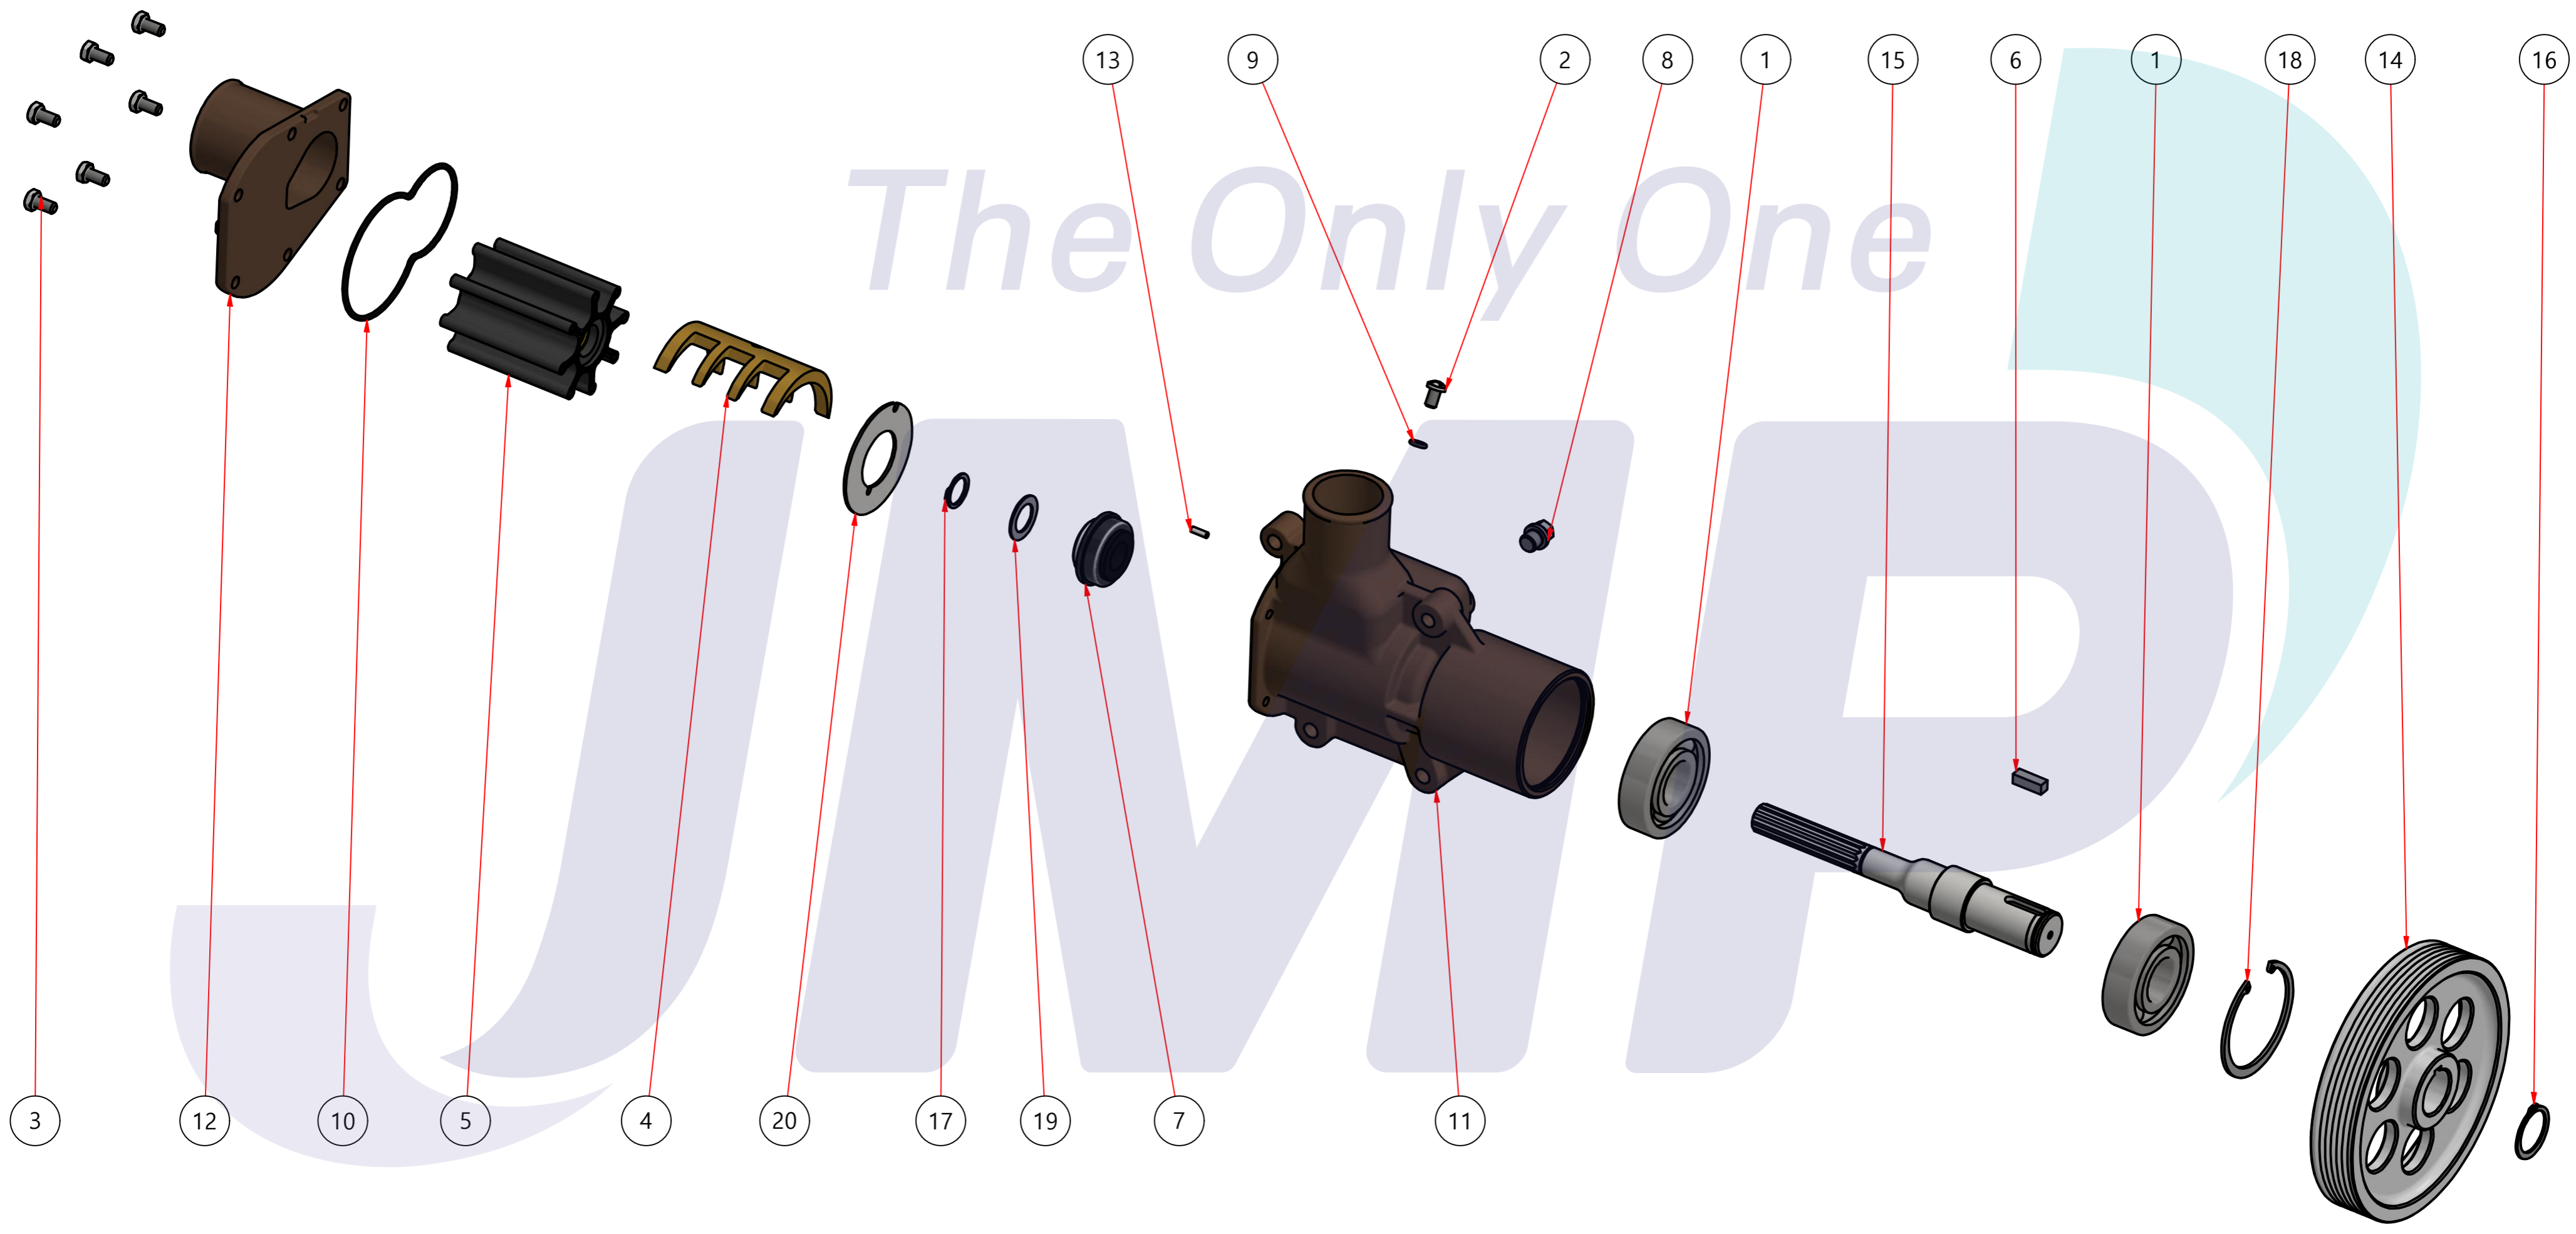

PART LIST					
No.	QTY	PART NUMBER	PART NAME	MAT	DESCRIPTION
1	1	PUA0134	PUMP ASSY		JPR-VP0060DA

Drawing by 강 명 진	Checked by C.I, JEON	Approved by - date	Model Name JPR-VP0060DA	Date 2016-05-11	Scale 1:1
			PUMP ASSY		
PART NUMBER PUA0134(0)			Edition 0		Sheet A2

품 번	PUA0134
품 명	JPR-VP0060DA

A: MAJOR KIT B: MINOR KIT C: CAM SET D: M-SEAL SET E: IMPELLER KIT

No.	QTY	PART NUMBER	PART NAME	A (JSK0102)	B (JSM0102)	C (CAMSET0037)	D (MCSSET0023)	E (JIKJMP029)
1	2	BER0052	BEARING	X				
2	1	BOL0002	SCREW	X	X	X		
3	6	BOL0081	HEX BOLT	X	X			
4	1	CAM0037	CAM	X	X	X		
5	1	7446-01	RUBBER IMPELLER	X	X			X
6	1	KEY0032	KEY	X				
7	1	MCS0046	SEAL	X	X		X	
8	1	NIP0014	PLUG	X				
9	1	ORG0002	O-RING	X	X	X		
10	1	ORG0071	O-RING	X	X			X
11	1	PBC0217	PUMP CASING					
12	1	PBC0218	PUMP COVER	X	X			
13	1	PIN0001	PIN	X				
14	1	PUL0034	PULLEY					
15	1	SHA0125	SHAFT	X				
16	1	SNP0004	SNAP-RING	X				
17	1	SNP0006	SNAP-RING	X	X			
18	1	SNP0013	SNAP-RING	X				
19	1	SPC0019	SPACER	X	X			
20	1	WER0029	WEAR PLATE	X	X			

PART LIST					
No.	QTY	PART NUMBER	PART NAME	MAT	DESCRIPTION
1	1	PUA0134	PUMP ASSY		JPR-VP0060DA

The Only One

JMP

Drawing by 강명진	Checked by C.I, JEON	Approved by - date	Model Name JPR-VP0060DA	Date 2016-05-27	Scale 1:1
			PUMP PART'S VIEW		
			PART NUMBER PUA0134(0)	Edition 0	Sheet A2