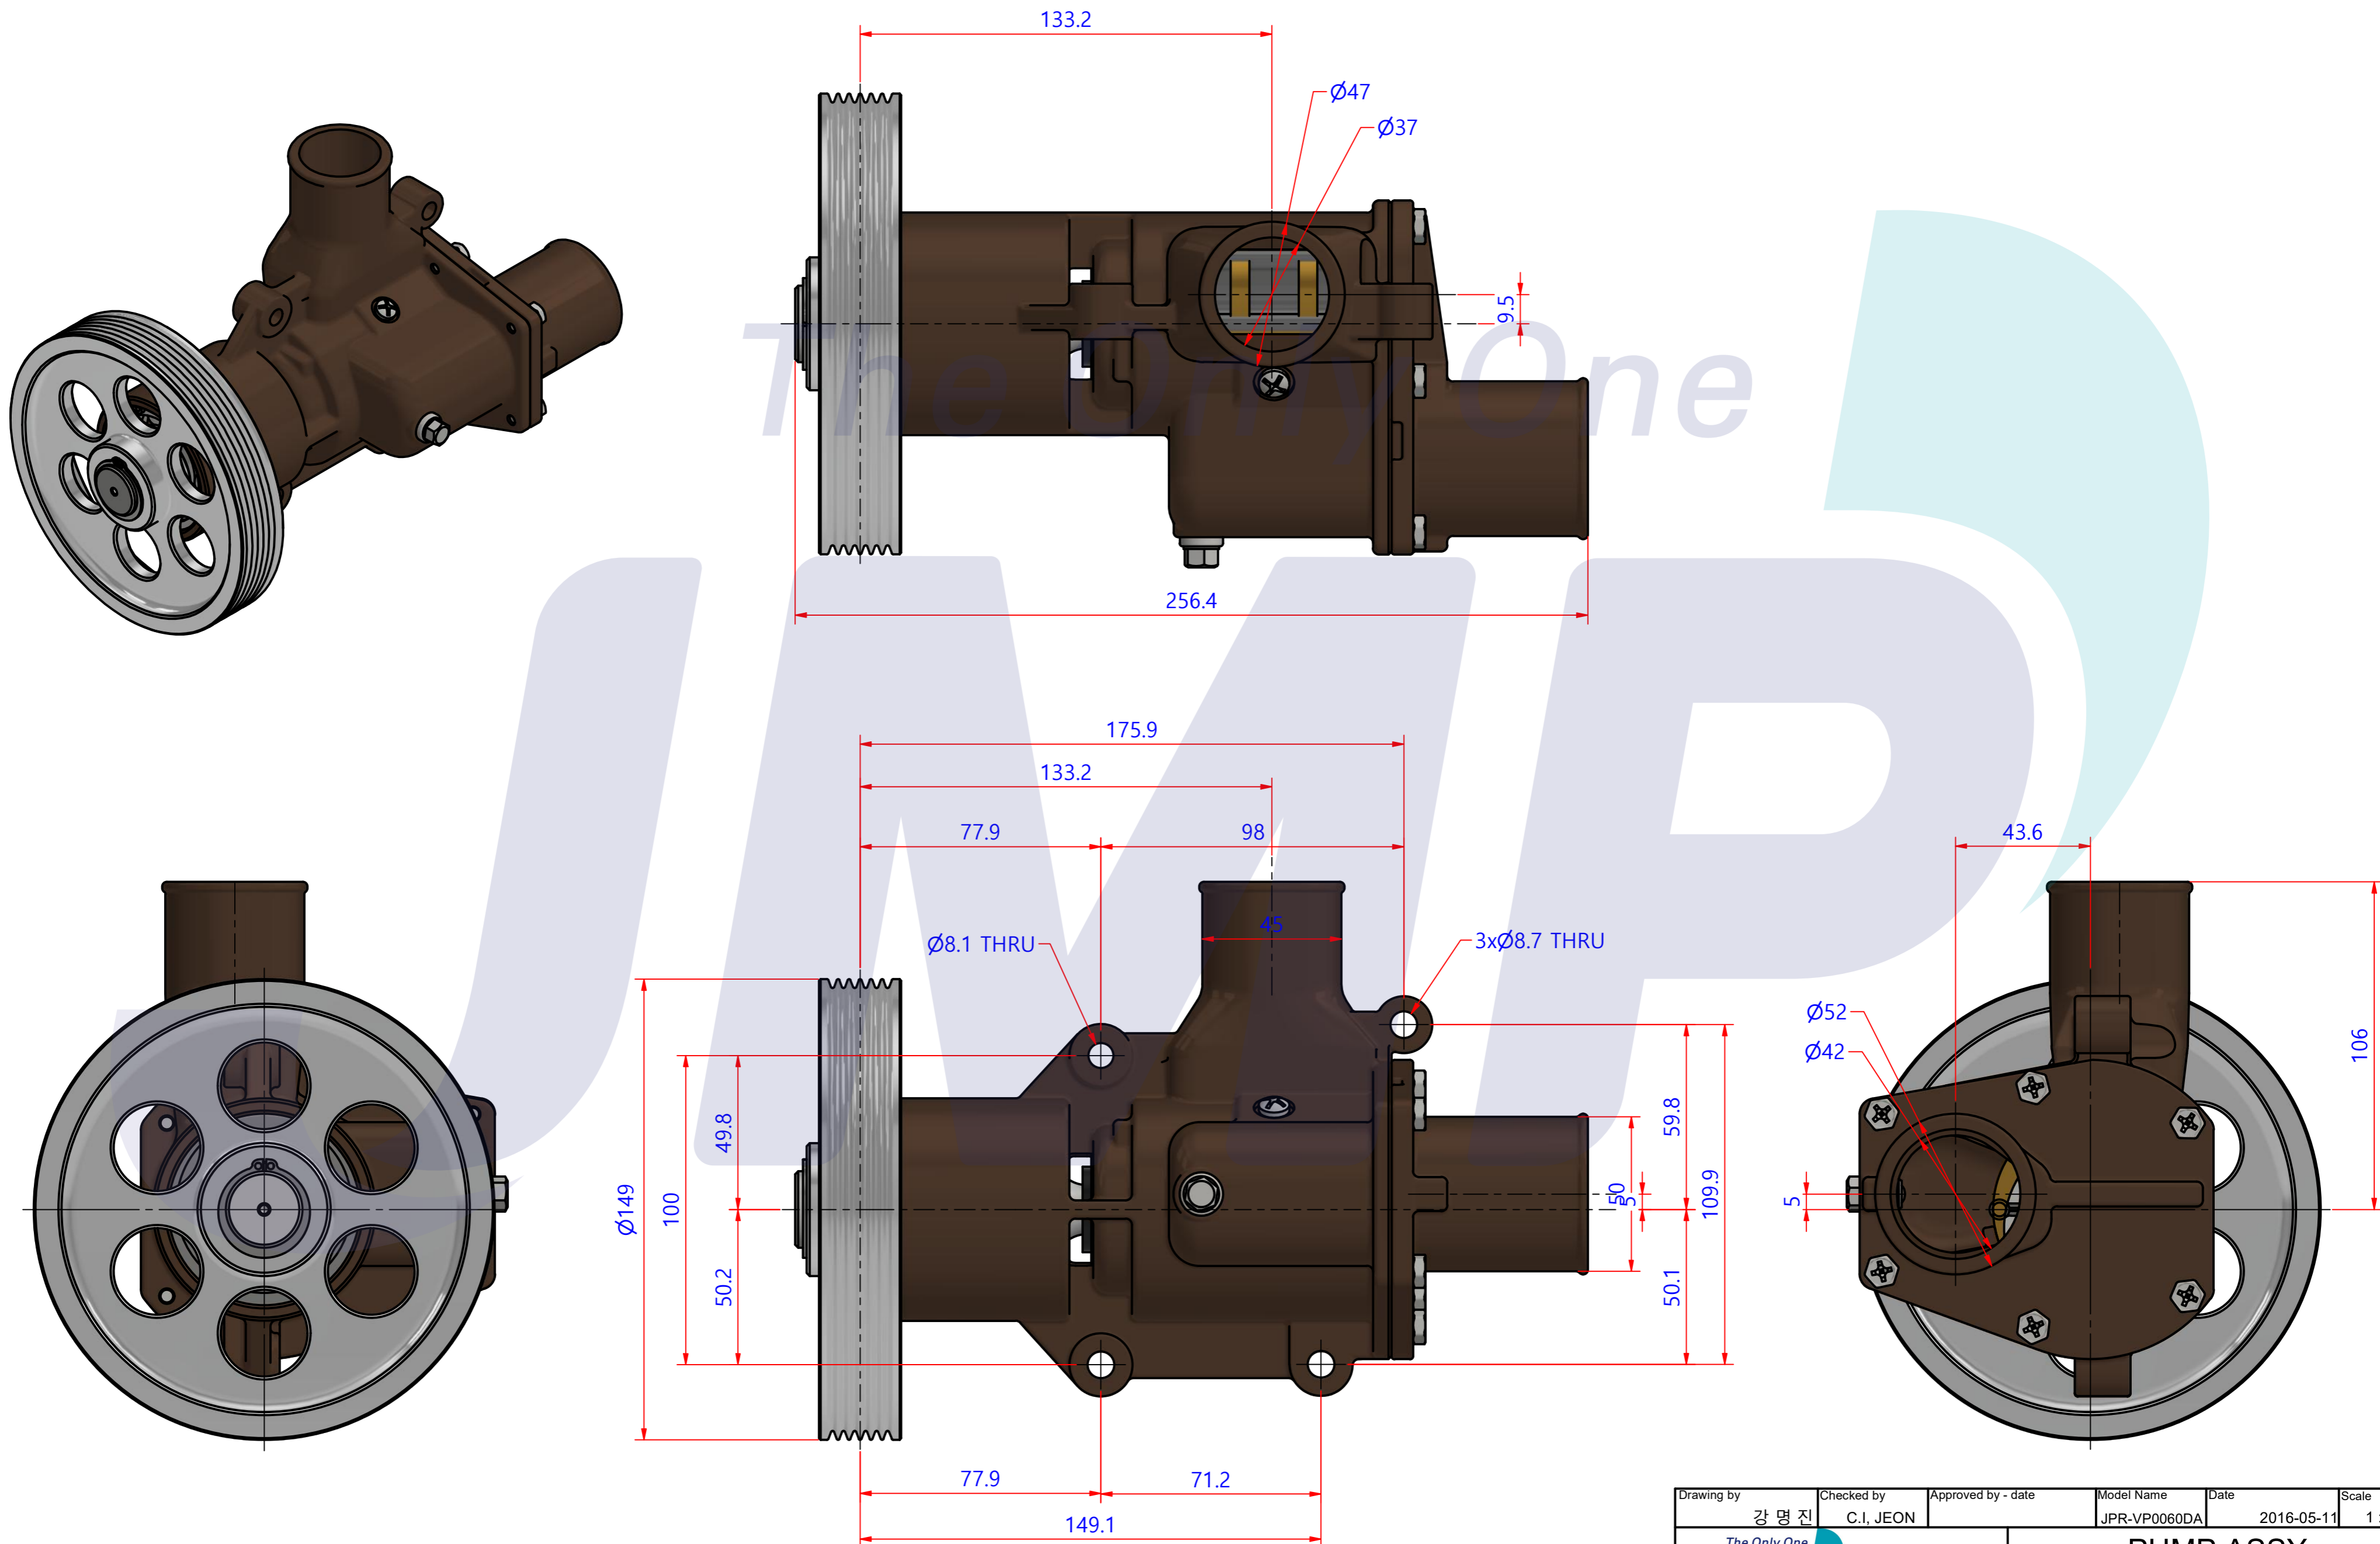

PART LIST					
No.	QTY	PART NUMBER	PART NAME	MAT	DESCRIPTION
1	1	PUA0134	PUMP ASSY		JPR-VP0060DA

Drawing by 강 명 진	Checked by C.I, JEON	Approved by - date	Model Name JPR-VP0060DA	Date 2016-05-11	Scale 1:1
			PUMP ASSY		
PART NUMBER PUA0134(0)			Edition 0		Sheet A2

품 번	PUA0134
품 명	JPR-VP0060DA

A: MAJOR KIT B: MINOR KIT C: CAM SET D: M-SEAL SET E: IMPELLER KIT

No.	QTY	PART NUMBER	PART NAME	A (JSK0102)	B (JSM0102)	C (CAMSET0037)	D (MCSSET0023)	E (JIKJMP029)
1	2	BER0052	BEARING	X				
2	1	BOL0002	SCREW	X	X	X		
3	6	BOL0081	HEX BOLT	X	X			
4	1	CAM0037	CAM	X	X	X		
5	1	7446-01	RUBBER IMPELLER	X	X			X
6	1	KEY0032	KEY	X				
7	1	MCS0046	SEAL	X	X		X	
8	1	NIP0014	PLUG	X				
9	1	ORG0002	O-RING	X	X	X		
10	1	ORG0071	O-RING	X	X			X
11	1	PBC0217	PUMP CASING					
12	1	PBC0218	PUMP COVER	X	X			
13	1	PIN0001	PIN	X				
14	1	PUL0034	PULLEY					
15	1	SHA0125	SHAFT	X				
16	1	SNP0004	SNAP-RING	X				
17	1	SNP0006	SNAP-RING	X	X			
18	1	SNP0013	SNAP-RING	X				
19	1	SPC0019	SPACER	X	X			
20	1	WER0029	WEAR PLATE	X	X			

PART LIST					
No.	QTY	PART NUMBER	PART NAME	MAT	DESCRIPTION
1	1	PUA0134	PUMP ASSY		JPR-VP0060DA

The Only One

JMP

Drawing by 강명진	Checked by C.I, JEON	Approved by - date	Model Name JPR-VP0060DA	Date 2016-05-27	Scale 1:1
			PUMP PART'S VIEW		
			PART NUMBER PUA0134(0)	Edition 0	Sheet A2