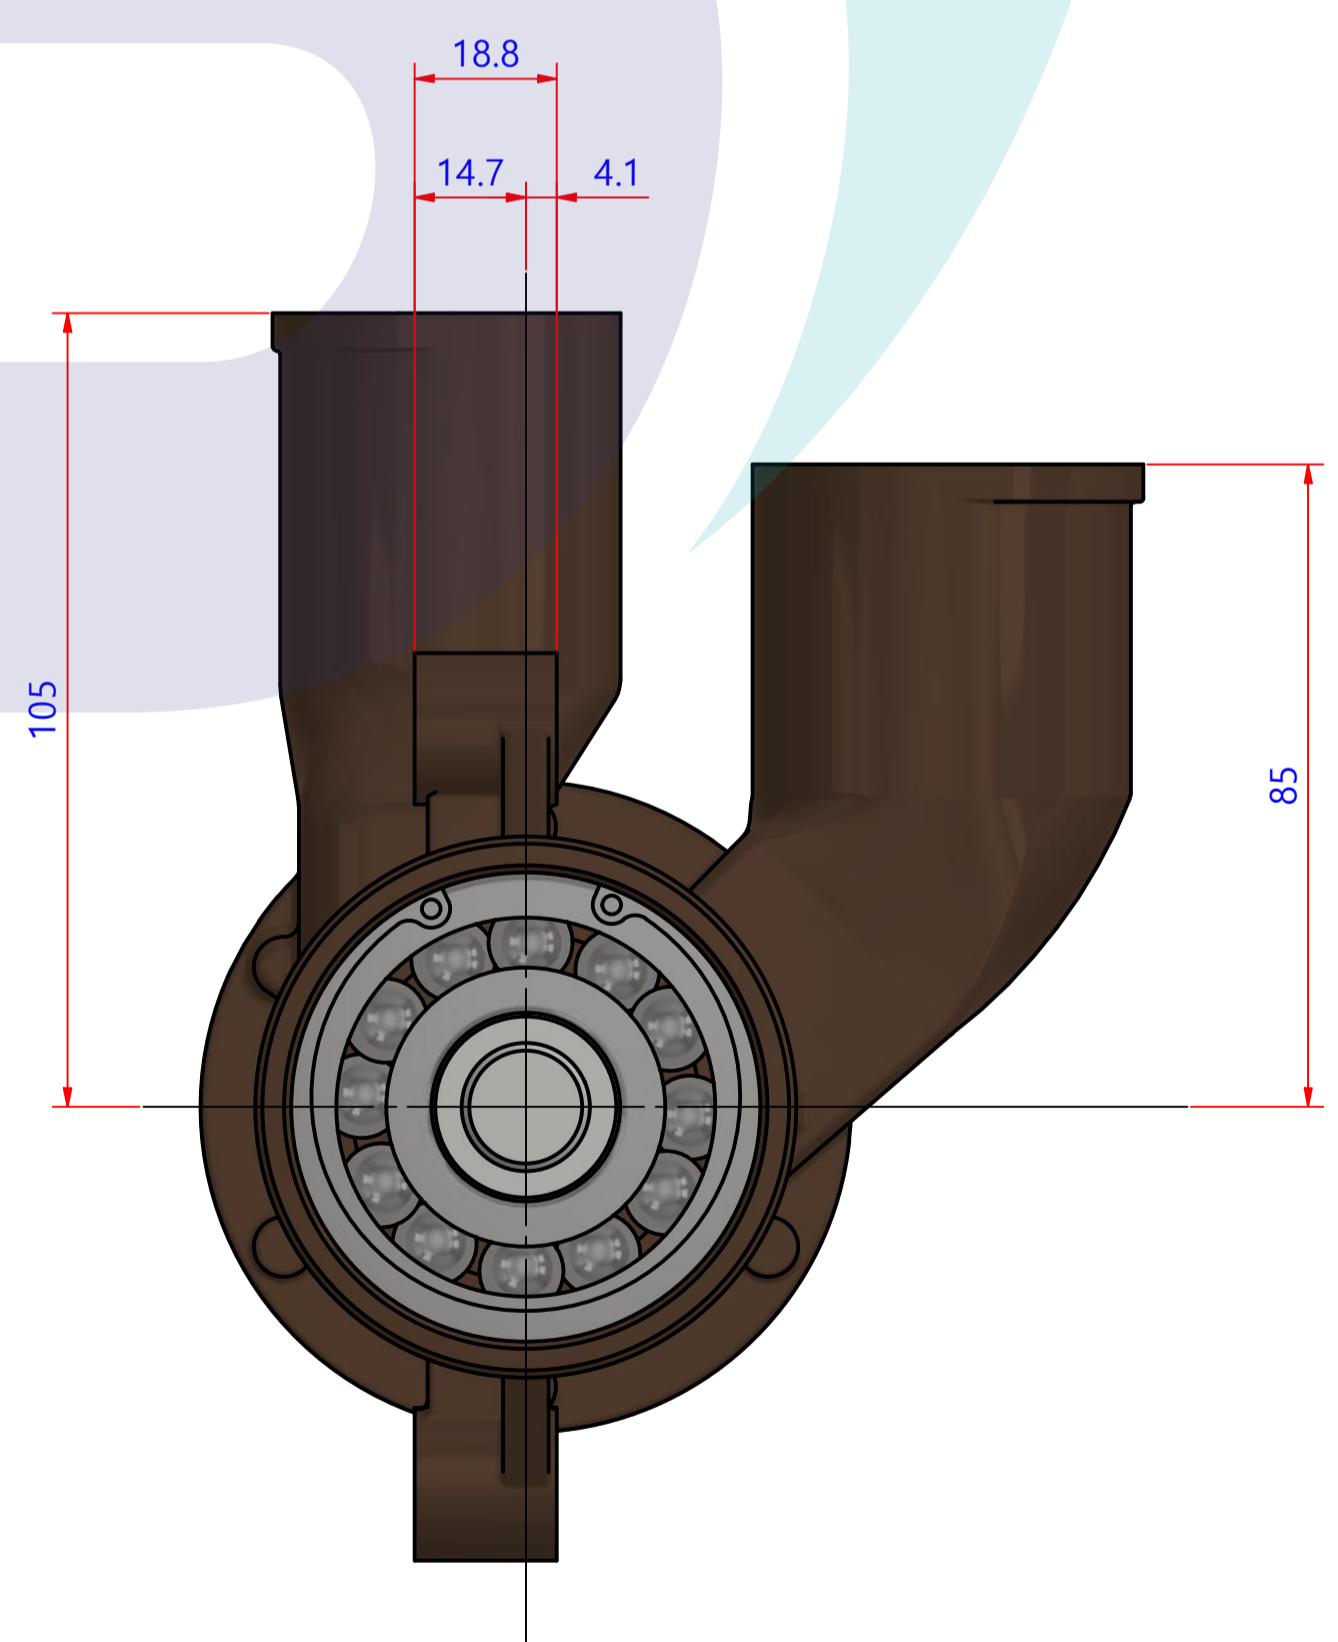

PART LIST					
No.	QTY	PART NUMBER	PART NAME	MAT	DESCRIPTION
1	1	PUA0127	PUMP ASSY		JPR-VP0060DB

Drawing by	Checked by	Approved by - date	Model Name	Date	Scale
강 명진	Y.D. JEON		JPR-VP0060DB	2015-11-14	1 : 1
			PUMP ASSY"		
PART NUMBER		Edition	Sheet		
PUA0127(0)		0	A1		

품번	PUA0127
품명	JPR-VP0060DB

A: MAJOR KIT B: MINOR KIT C: M-SEAL SET D: IMPELLER KIT

No.	QTY	PART NUMBER	PART NAME	A (JSK0103)	B (JSM0084)	C (MCSSET0021)	D (JIKJMP062)
1	2	BER0052	BEARING	X			
2	6	BOL0163	HEX BOLT	X	X		
3	1	COV0051	COVER	X	X		
4	1	7376-01	RUBBER IMPELLER	X	X		X
5	1	MCS0042	CARBON	X	X	X	
6	1	MCS0043	CERAMIC	X	X	X	
7	1	ORG0003	O-RING	X			
8	1	ORG0032	O-RING	X	X		X
9	1	PBC0208	PUMP CASING				
10	1	PUL0031	PULLEY				
11	1	SHA0118	SHAFT	X			
12	1	SNP0008	SNAP-RING	X	X		
13	1	SNP0013	SNAP-RING	X			
14	1	WER0028	WEAR PLATE	X	X		

PART LIST					
No.	QTY	PART NUMBER	PART NAME	MAT	DESCRIPTION
1	1	PUA0127	PUMP ASSY		JPR-VP0060DB

Drawing by	Checked by	Approved by - date	Model Name	Date	Scale
강 명진	Y.D. JEON		JPR-VP0060DB	2015-10-14	1 : 1
			PUMP PART'S VIEW		
			PART NUMBER	Edition	Sheet
			PUA0127(0)	0	A2