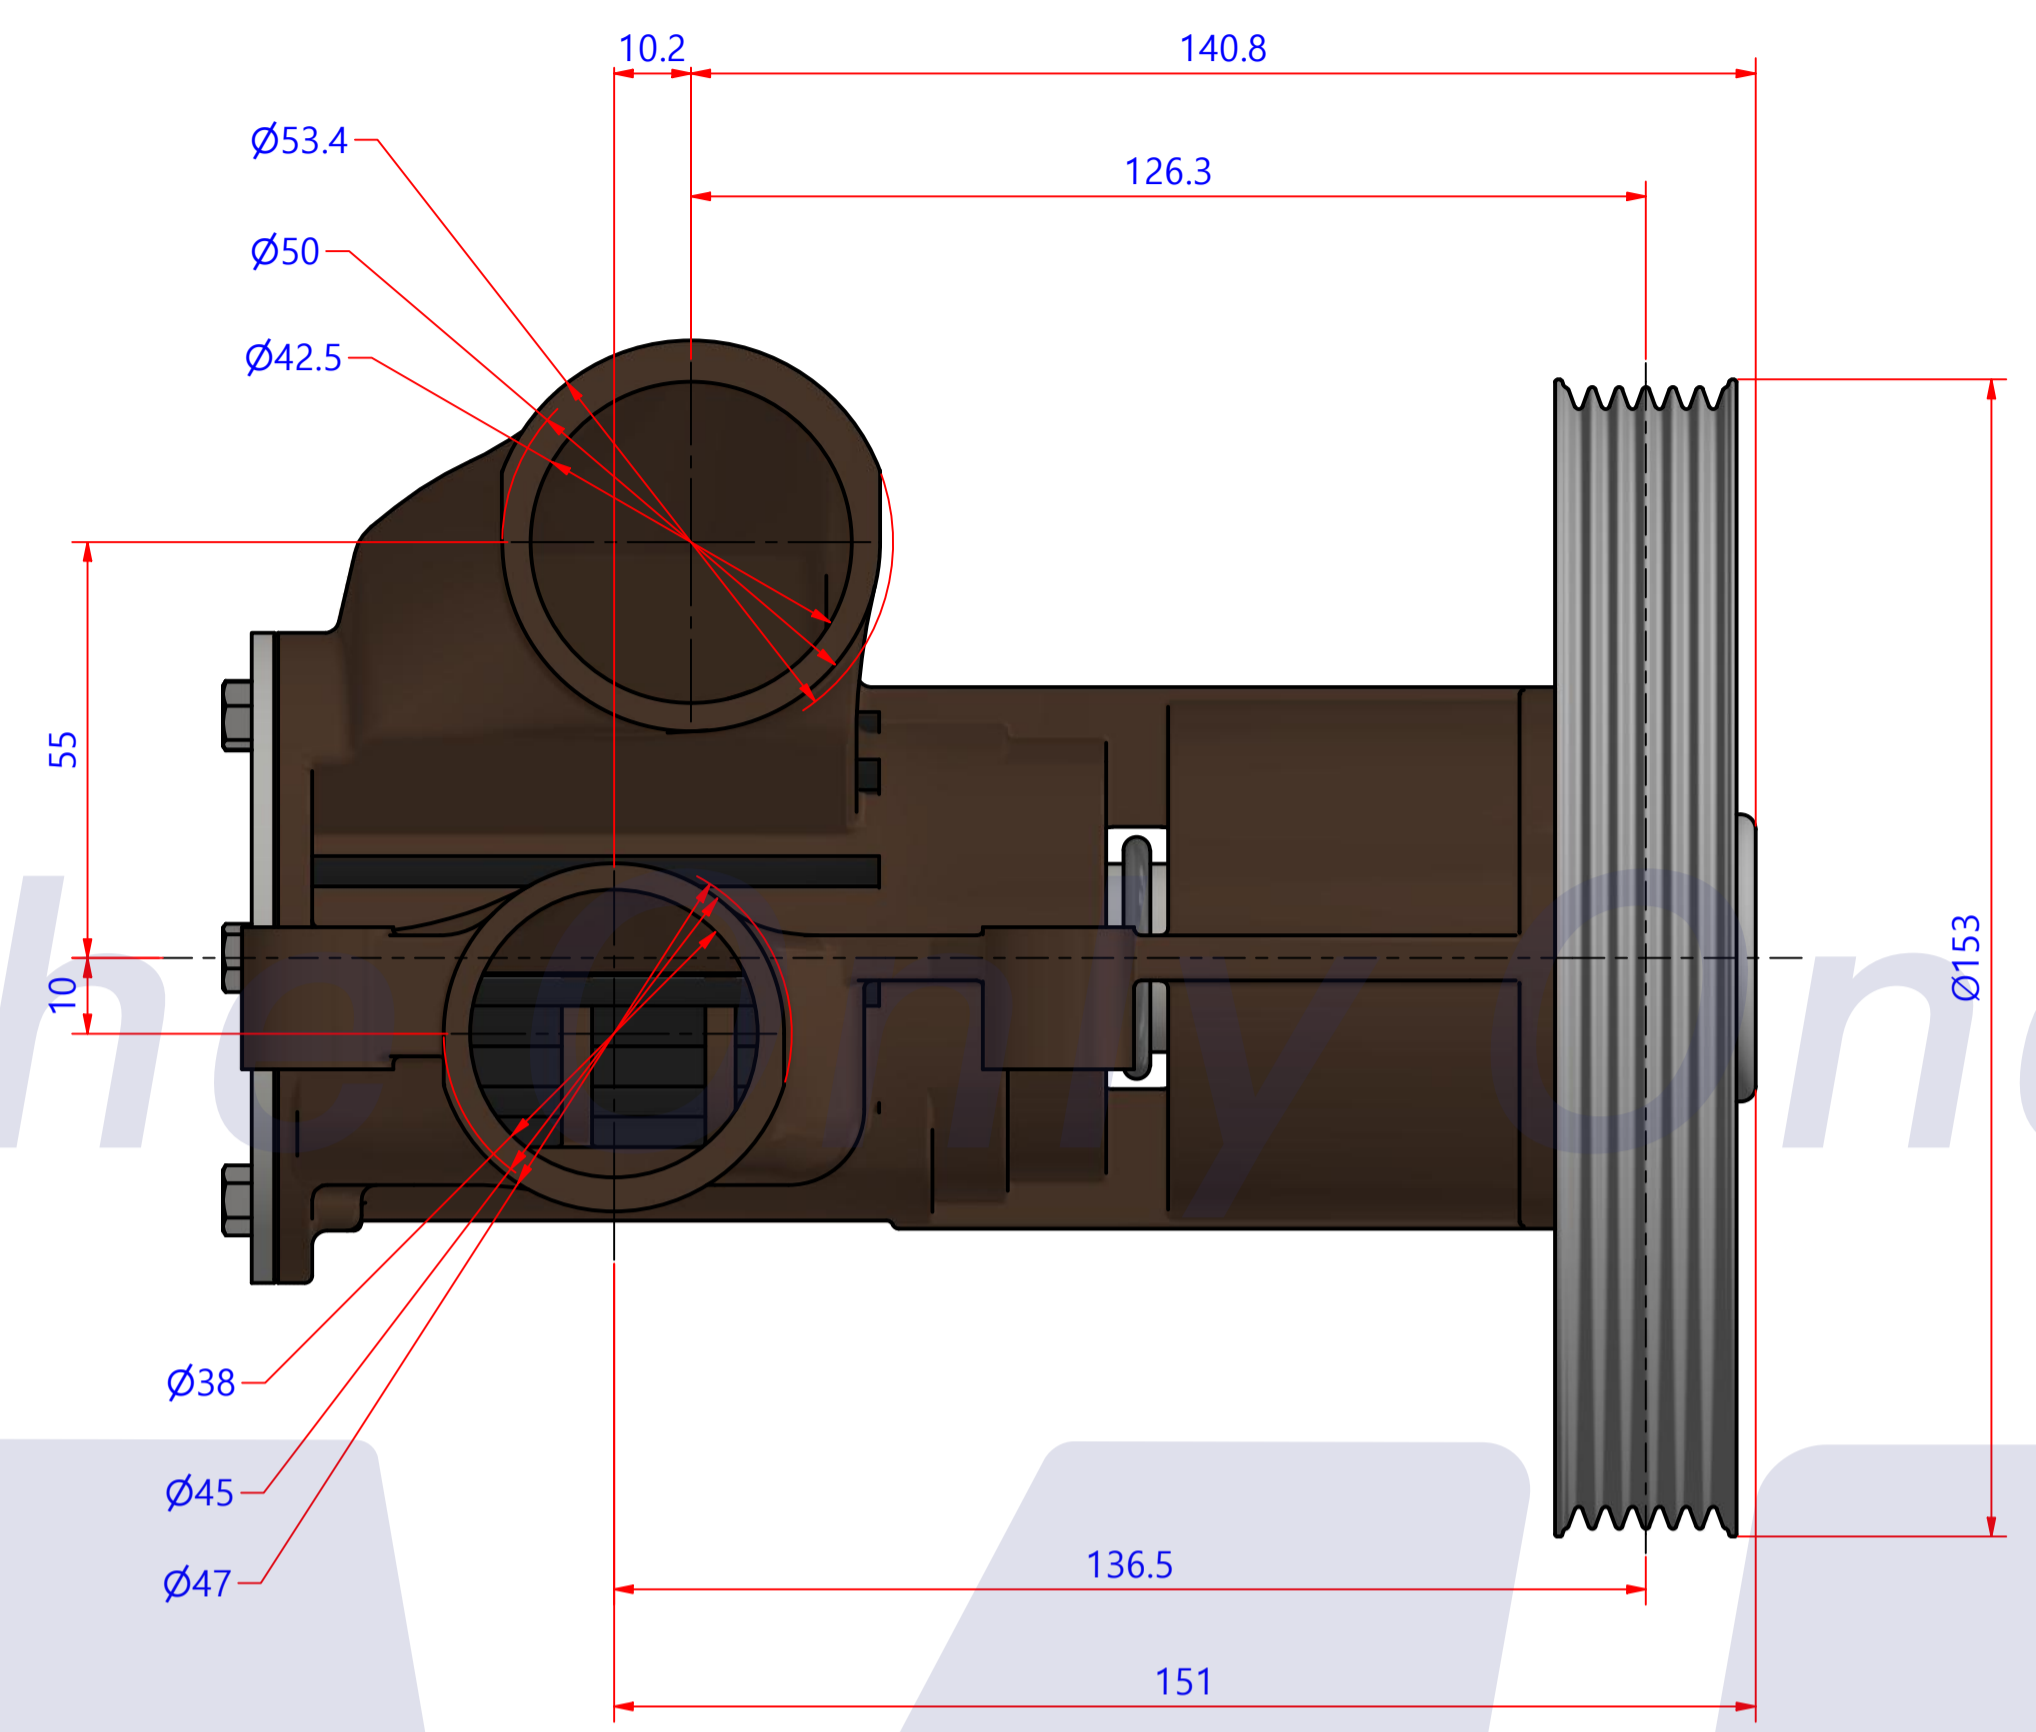

PART LIST					
No.	QTY	PART NUMBER	PART NAME	MAT	DESCRIPTION
1	1	PUA0127	PUMP ASSY		JPR-VP0060DB

Drawing by	Checked by	Approved by - date	Model Name	Date	Scale
강 명진	Y.D. JEON		JPR-VP0060DB	2015-11-14	1 : 1
			PUMP ASSY"		
PART NUMBER		Edition	Sheet		
PUA0127(0)		0	A1		

품번	PUA0127
품명	JPR-VP0060DB

A: MAJOR KIT B: MINOR KIT C: M-SEAL SET D: IMPELLER KIT

No.	QTY	PART NUMBER	PART NAME	A (JSK0103)	B (JSM0084)	C (MCSSET0021)	D (JIKJMP062)
1	2	BER0052	BEARING	X			
2	6	BOL0163	HEX BOLT	X	X		
3	1	COV0051	COVER	X	X		
4	1	7376-01	RUBBER IMPELLER	X	X		X
5	1	MCS0042	CARBON	X	X	X	
6	1	MCS0043	CERAMIC	X	X	X	
7	1	ORG0003	O-RING	X			
8	1	ORG0032	O-RING	X	X		X
9	1	PBC0208	PUMP CASING				
10	1	PUL0031	PULLEY				
11	1	SHA0118	SHAFT	X			
12	1	SNP0008	SNAP-RING	X	X		
13	1	SNP0013	SNAP-RING	X			
14	1	WER0028	WEAR PLATE	X	X		

PART LIST					
No.	QTY	PART NUMBER	PART NAME	MAT	DESCRIPTION
1	1	PUA0127	PUMP ASSY		JPR-VP0060DB

Drawing by	Checked by	Approved by - date	Model Name	Date	Scale
강 명진	Y.D. JEON		JPR-VP0060DB	2015-10-14	1 : 1
			PUMP PART'S VIEW		
			PART NUMBER	Edition	Sheet
			PUA0127(0)	0	A2