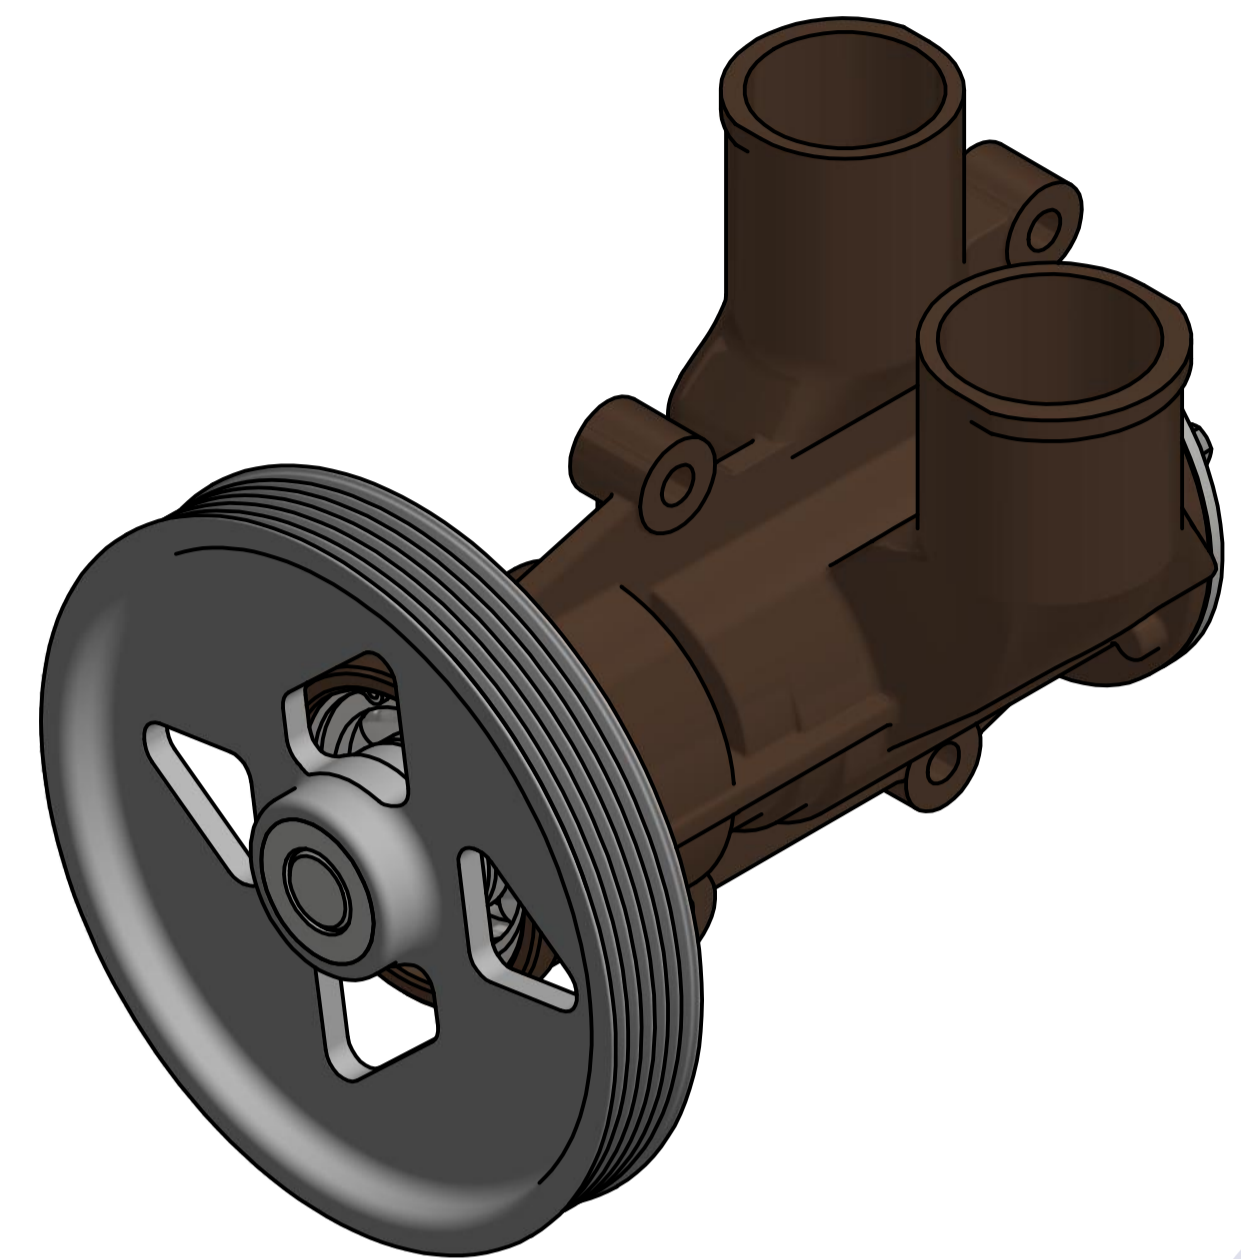

PART LIST					
No.	QTY	PART NUMBER	PART NAME	MAT	DESCRIPTION
1	1	PUA0127	PUMP ASSY		JPR-VP0060DB

Drawing by	Checked by	Approved by - date	Model Name	Date	Scale
강 명진	Y.D. JEON		JPR-VP0060DB	2015-11-14	1 : 1
			PUMP ASSY"		
PART NUMBER		Edition	Sheet		
PUA0127(0)		0	A1		

품번	PUA0127
품명	JPR-VP0060DB

A: MAJOR KIT B: MINOR KIT C: M-SEAL SET D: IMPELLER KIT

No.	QTY	PART NUMBER	PART NAME	A (JSK0103)	B (JSM0084)	C (MCSSET0021)	D (JIKJMP062)
1	2	BER0052	BEARING	X			
2	6	BOL0163	HEX BOLT	X	X		
3	1	COV0051	COVER	X	X		
4	1	7376-01	RUBBER IMPELLER	X	X		X
5	1	MCS0042	CARBON	X	X	X	
6	1	MCS0043	CERAMIC	X	X	X	
7	1	ORG0003	O-RING	X			
8	1	ORG0032	O-RING	X	X		X
9	1	PBC0208	PUMP CASING				
10	1	PUL0031	PULLEY				
11	1	SHA0118	SHAFT	X			
12	1	SNP0008	SNAP-RING	X	X		
13	1	SNP0013	SNAP-RING	X			
14	1	WER0028	WEAR PLATE	X	X		

PART LIST					
No.	QTY	PART NUMBER	PART NAME	MAT	DESCRIPTION
1	1	PUA0127	PUMP ASSY		JPR-VP0060DB

Drawing by	Checked by	Approved by - date	Model Name	Date	Scale
강 명진	Y.D. JEON		JPR-VP0060DB	2015-10-14	1 : 1
			PUMP PART'S VIEW		
			PART NUMBER	Edition	Sheet
			PUA0127(0)	0	A2