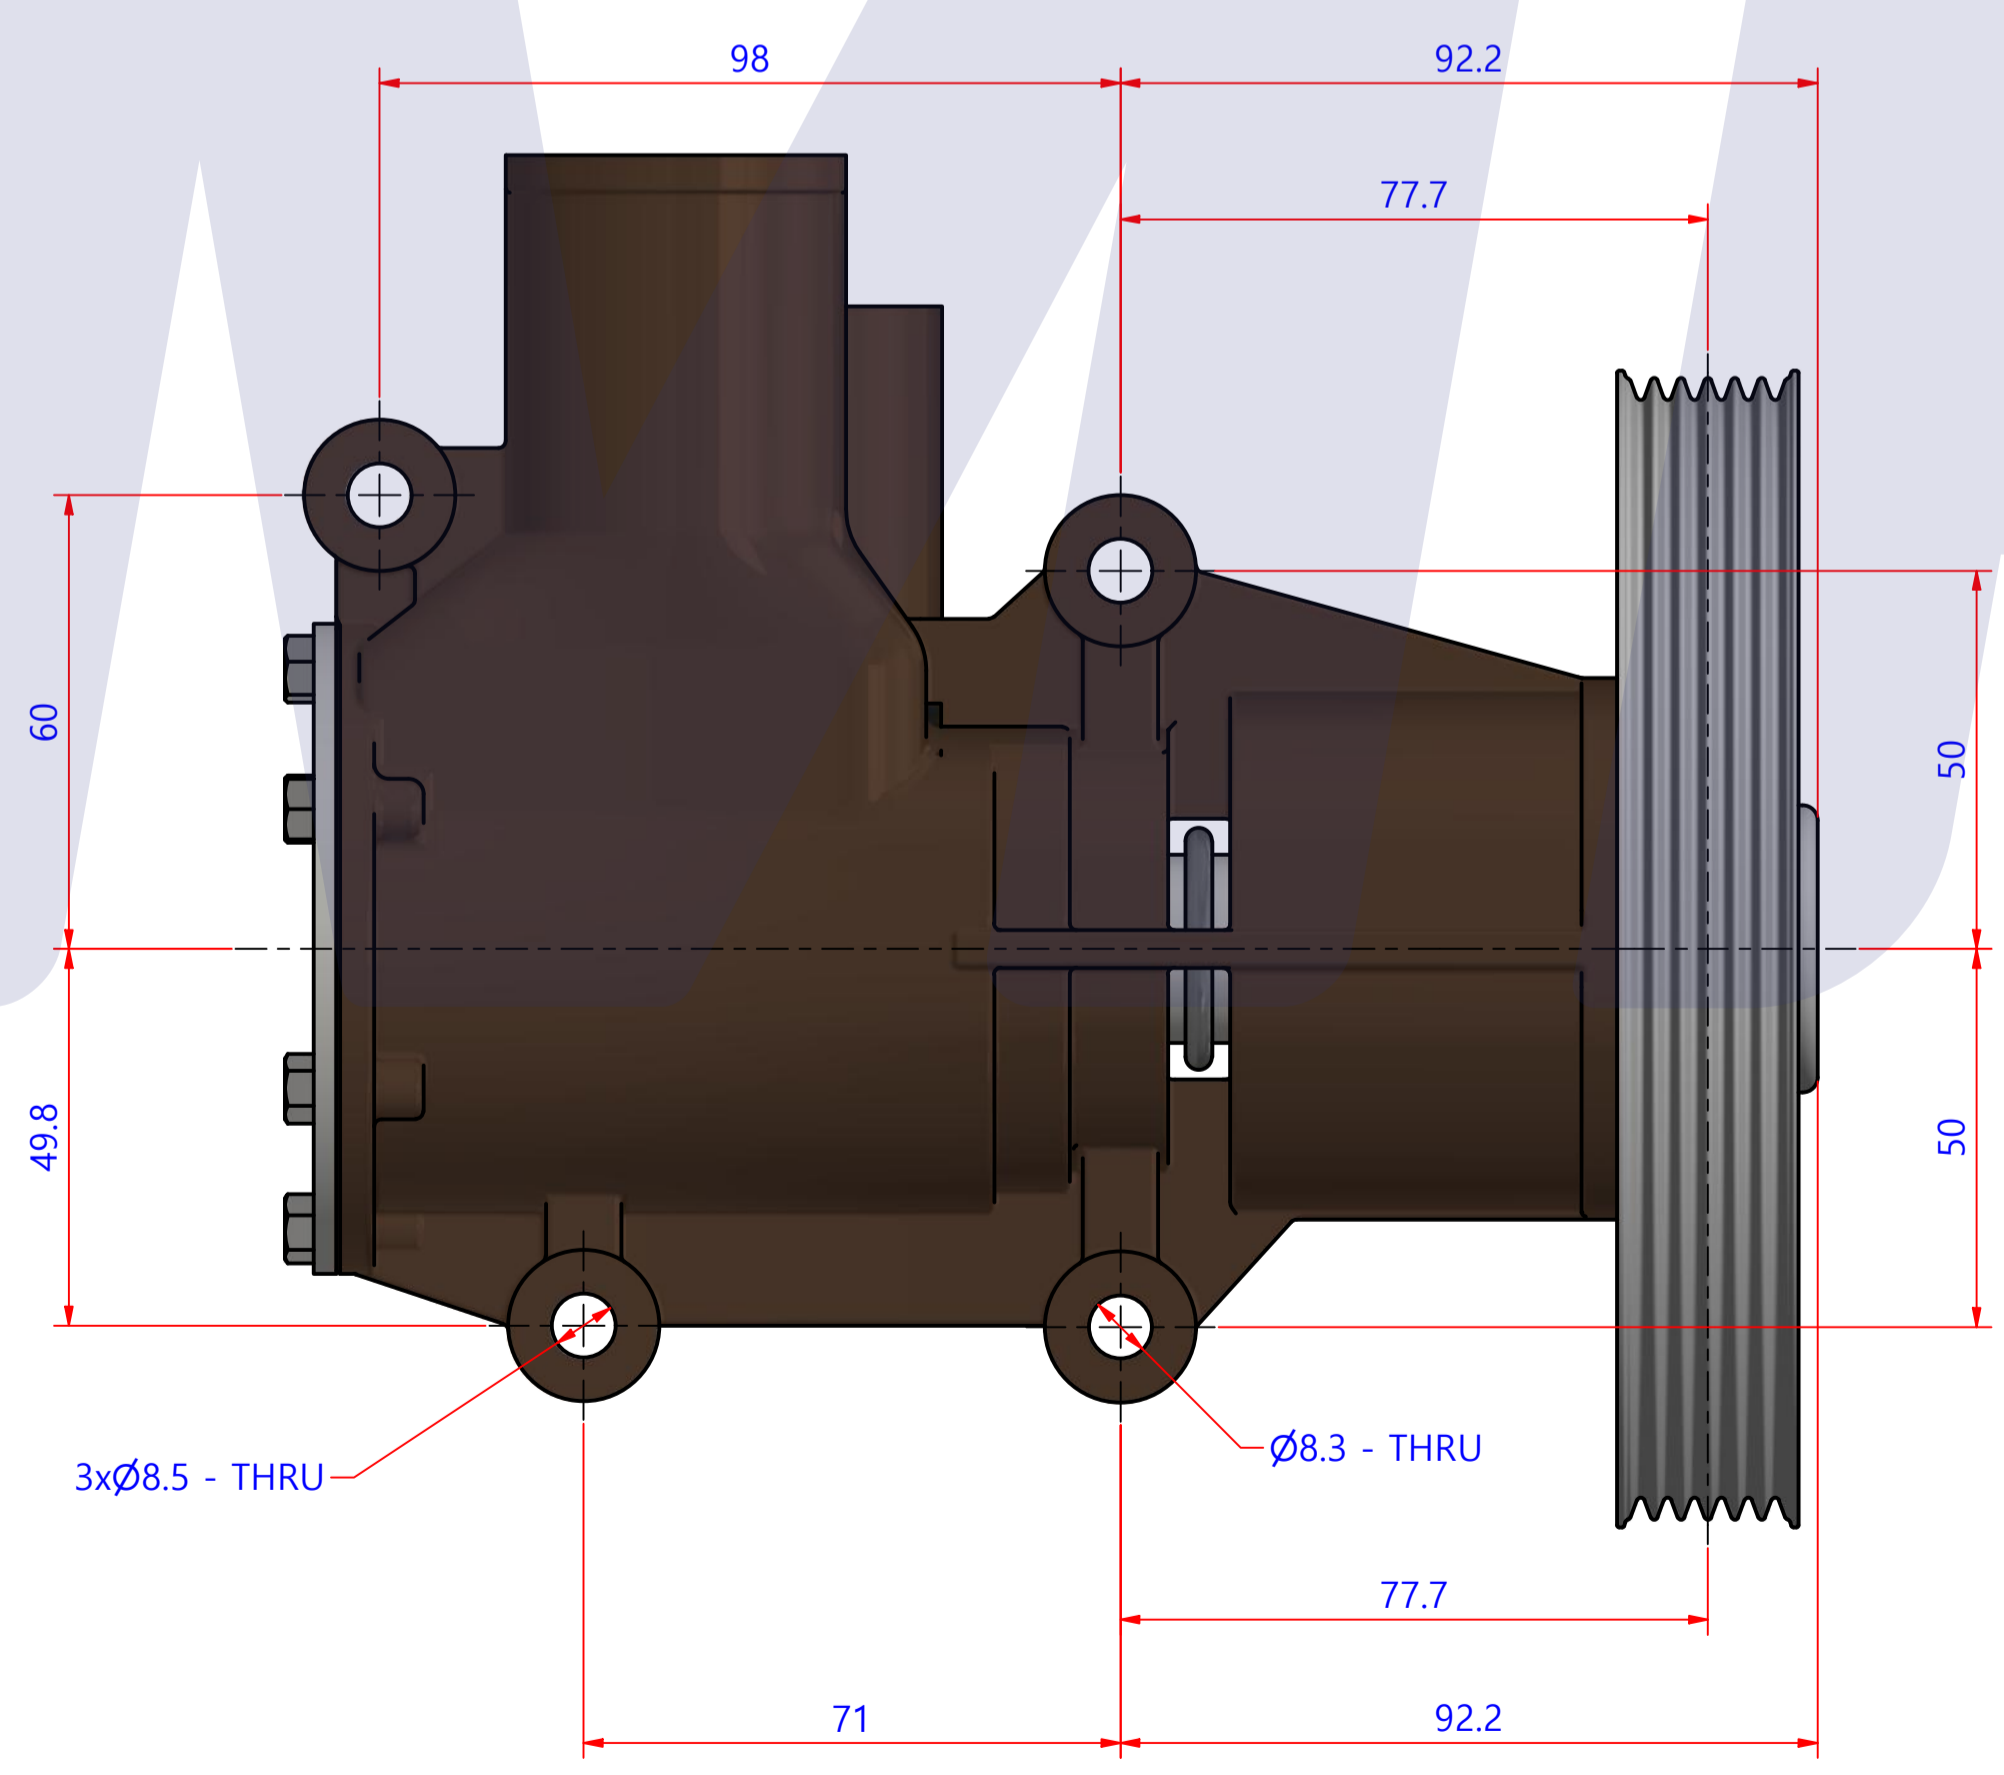

PART LIST					
No.	QTY	PART NUMBER	PART NAME	MAT	DESCRIPTION
1	1	PUA0127	PUMP ASSY		JPR-VP0060DB

Drawing by	Checked by	Approved by - date	Model Name	Date	Scale
강 명진	Y.D. JEON		JPR-VP0060DB	2015-11-14	1 : 1
			PUMP ASSY"		
PART NUMBER		Edition	Sheet		
PUA0127(0)		0	A1		

품번	PUA0127
품명	JPR-VP0060DB

A: MAJOR KIT B: MINOR KIT C: M-SEAL SET D: IMPELLER KIT

No.	QTY	PART NUMBER	PART NAME	A (JSK0103)	B (JSM0084)	C (MCSSET0021)	D (JIKJMP062)
1	2	BER0052	BEARING	X			
2	6	BOL0163	HEX BOLT	X	X		
3	1	COV0051	COVER	X	X		
4	1	7376-01	RUBBER IMPELLER	X	X		X
5	1	MCS0042	CARBON	X	X	X	
6	1	MCS0043	CERAMIC	X	X	X	
7	1	ORG0003	O-RING	X			
8	1	ORG0032	O-RING	X	X		X
9	1	PBC0208	PUMP CASING				
10	1	PUL0031	PULLEY				
11	1	SHA0118	SHAFT	X			
12	1	SNP0008	SNAP-RING	X	X		
13	1	SNP0013	SNAP-RING	X			
14	1	WER0028	WEAR PLATE	X	X		

PART LIST					
No.	QTY	PART NUMBER	PART NAME	MAT	DESCRIPTION
1	1	PUA0127	PUMP ASSY		JPR-VP0060DB

Drawing by	Checked by	Approved by - date	Model Name	Date	Scale
강 명진	Y.D. JEON		JPR-VP0060DB	2015-10-14	1 : 1
			PUMP PART'S VIEW		
			PART NUMBER	Edition	Sheet
			PUA0127(0)	0	A2