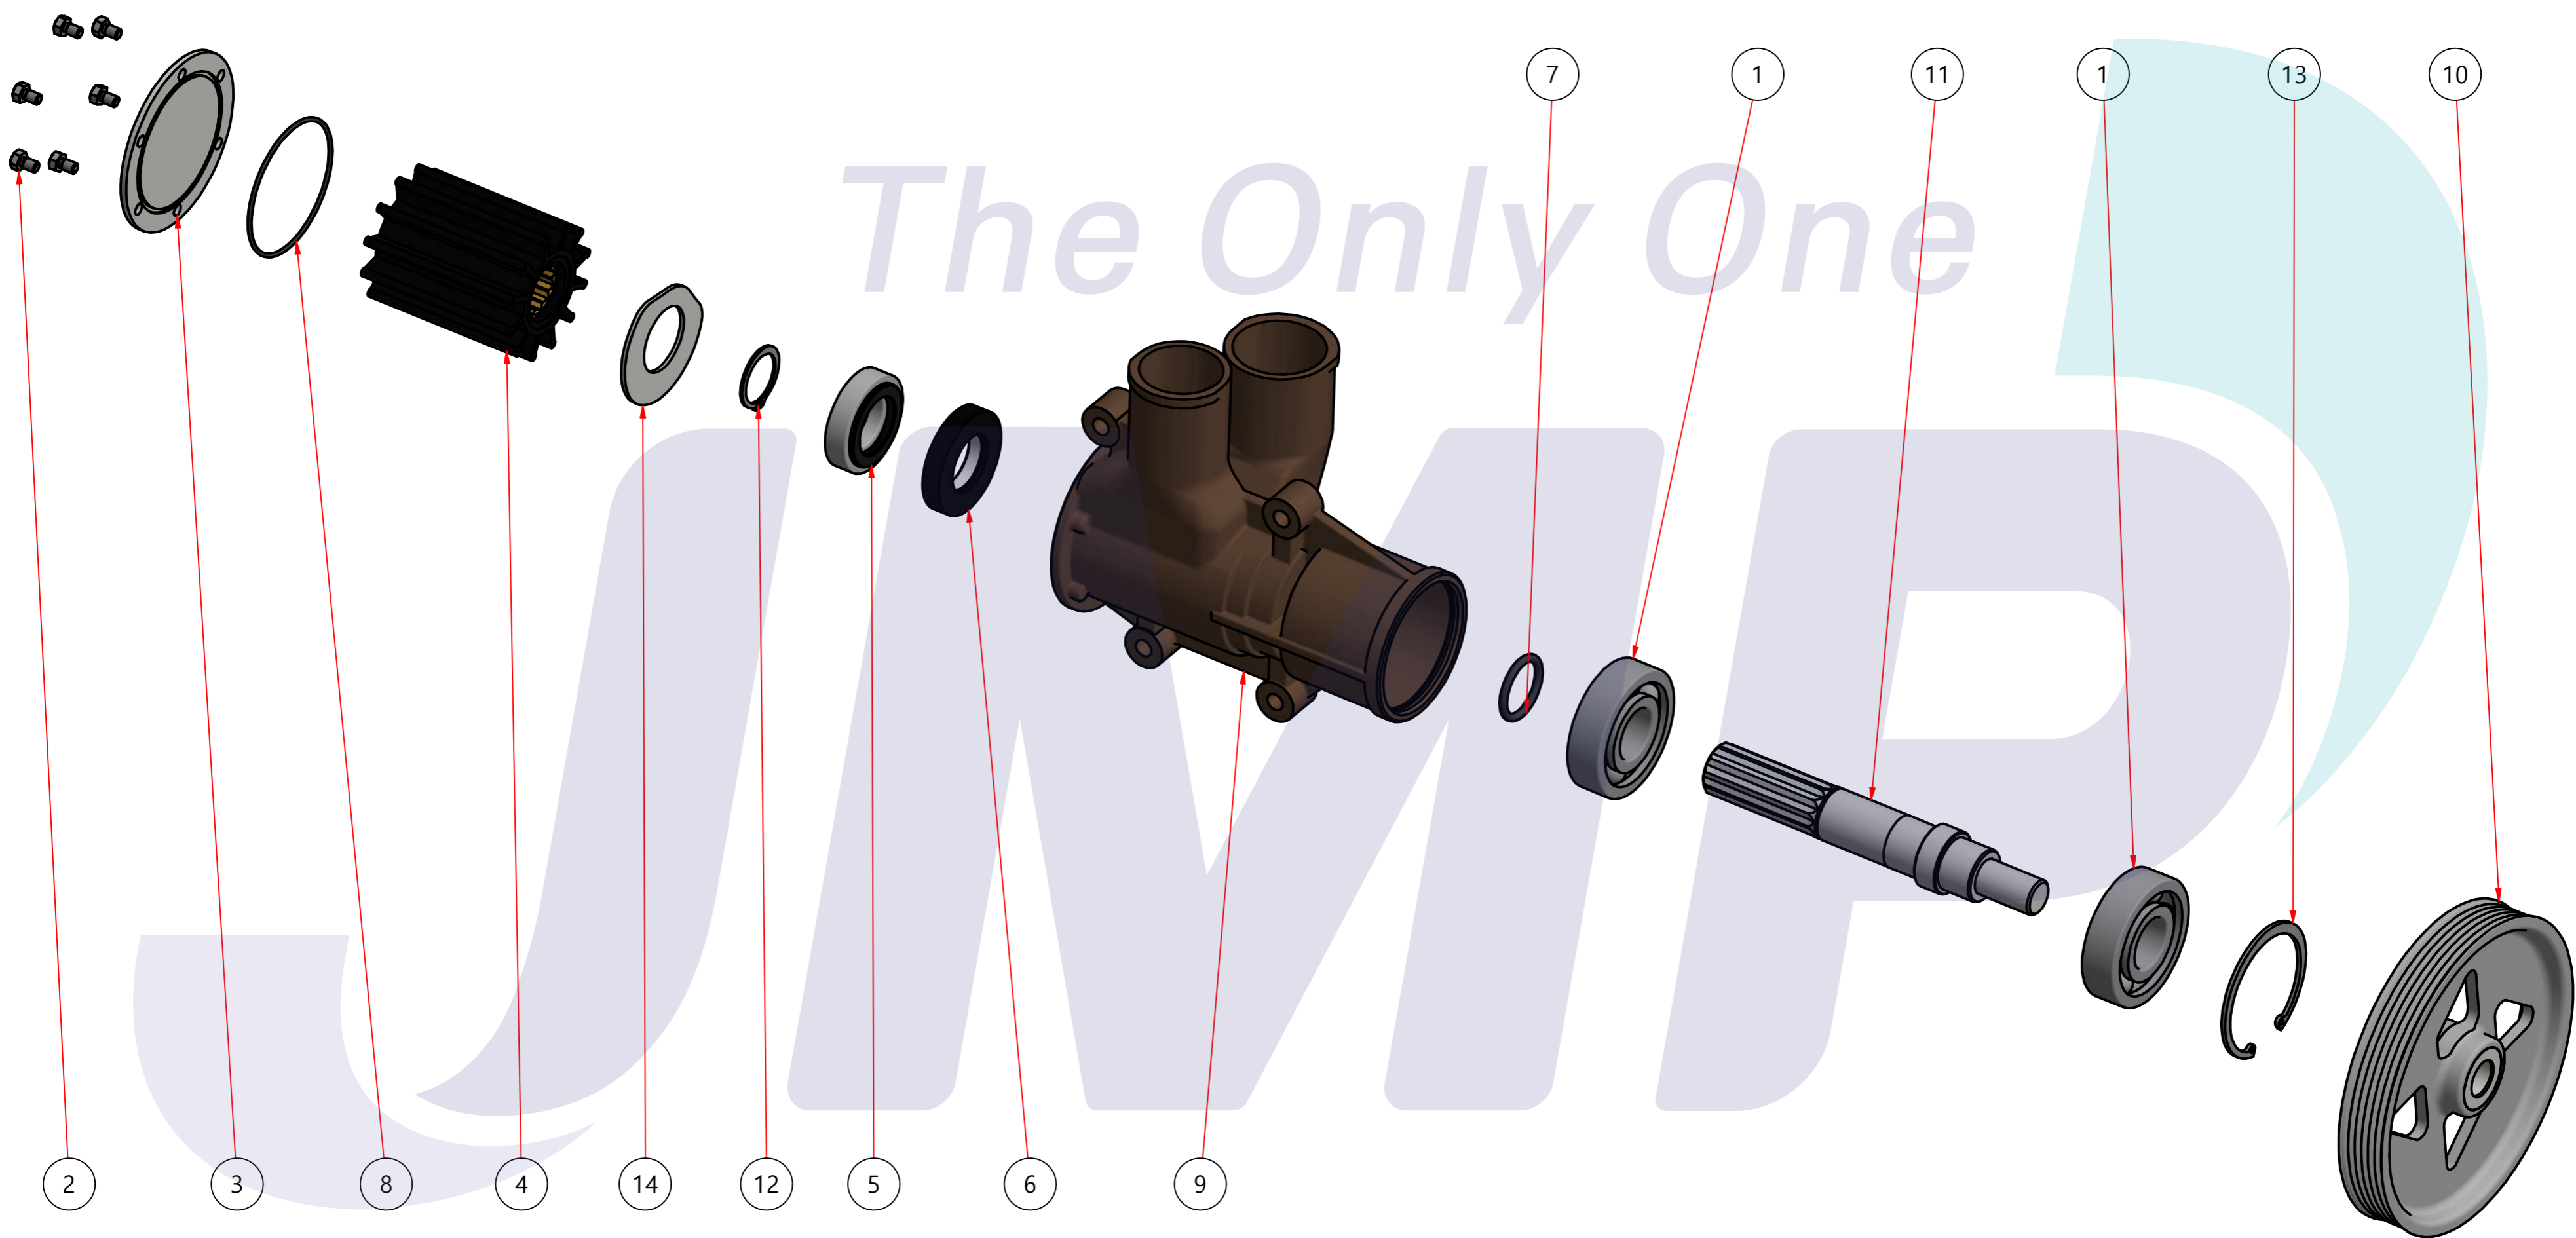

PART LIST					
No.	QTY	PART NUMBER	PART NAME	MAT	DESCRIPTION
1	1	PUA0127	PUMP ASSY		JPR-VP0060DB

Drawing by	Checked by	Approved by - date	Model Name	Date	Scale
강 명진	Y.D. JEON		JPR-VP0060DB	2015-11-14	1 : 1
			PUMP ASSY"		
PART NUMBER		Edition	Sheet		
PUA0127(0)		0	A1		

품번	PUA0127
품명	JPR-VP0060DB

A: MAJOR KIT B: MINOR KIT C: M-SEAL SET D: IMPELLER KIT

No.	QTY	PART NUMBER	PART NAME	A (JSK0103)	B (JSM0084)	C (MCSSET0021)	D (JIKJMP062)
1	2	BER0052	BEARING	X			
2	6	BOL0163	HEX BOLT	X	X		
3	1	COV0051	COVER	X	X		
4	1	7376-01	RUBBER IMPELLER	X	X		X
5	1	MCS0042	CARBON	X	X	X	
6	1	MCS0043	CERAMIC	X	X	X	
7	1	ORG0003	O-RING	X			
8	1	ORG0032	O-RING	X	X		X
9	1	PBC0208	PUMP CASING				
10	1	PUL0031	PULLEY				
11	1	SHA0118	SHAFT	X			
12	1	SNP0008	SNAP-RING	X	X		
13	1	SNP0013	SNAP-RING	X			
14	1	WER0028	WEAR PLATE	X	X		

PART LIST					
No.	QTY	PART NUMBER	PART NAME	MAT	DESCRIPTION
1	1	PUA0127	PUMP ASSY		JPR-VP0060DB

Drawing by	Checked by	Approved by - date	Model Name	Date	Scale
강 명진	Y.D. JEON		JPR-VP0060DB	2015-10-14	1 : 1
			PUMP PART'S VIEW		
			PART NUMBER	Edition	Sheet
			PUA0127(0)	0	A2