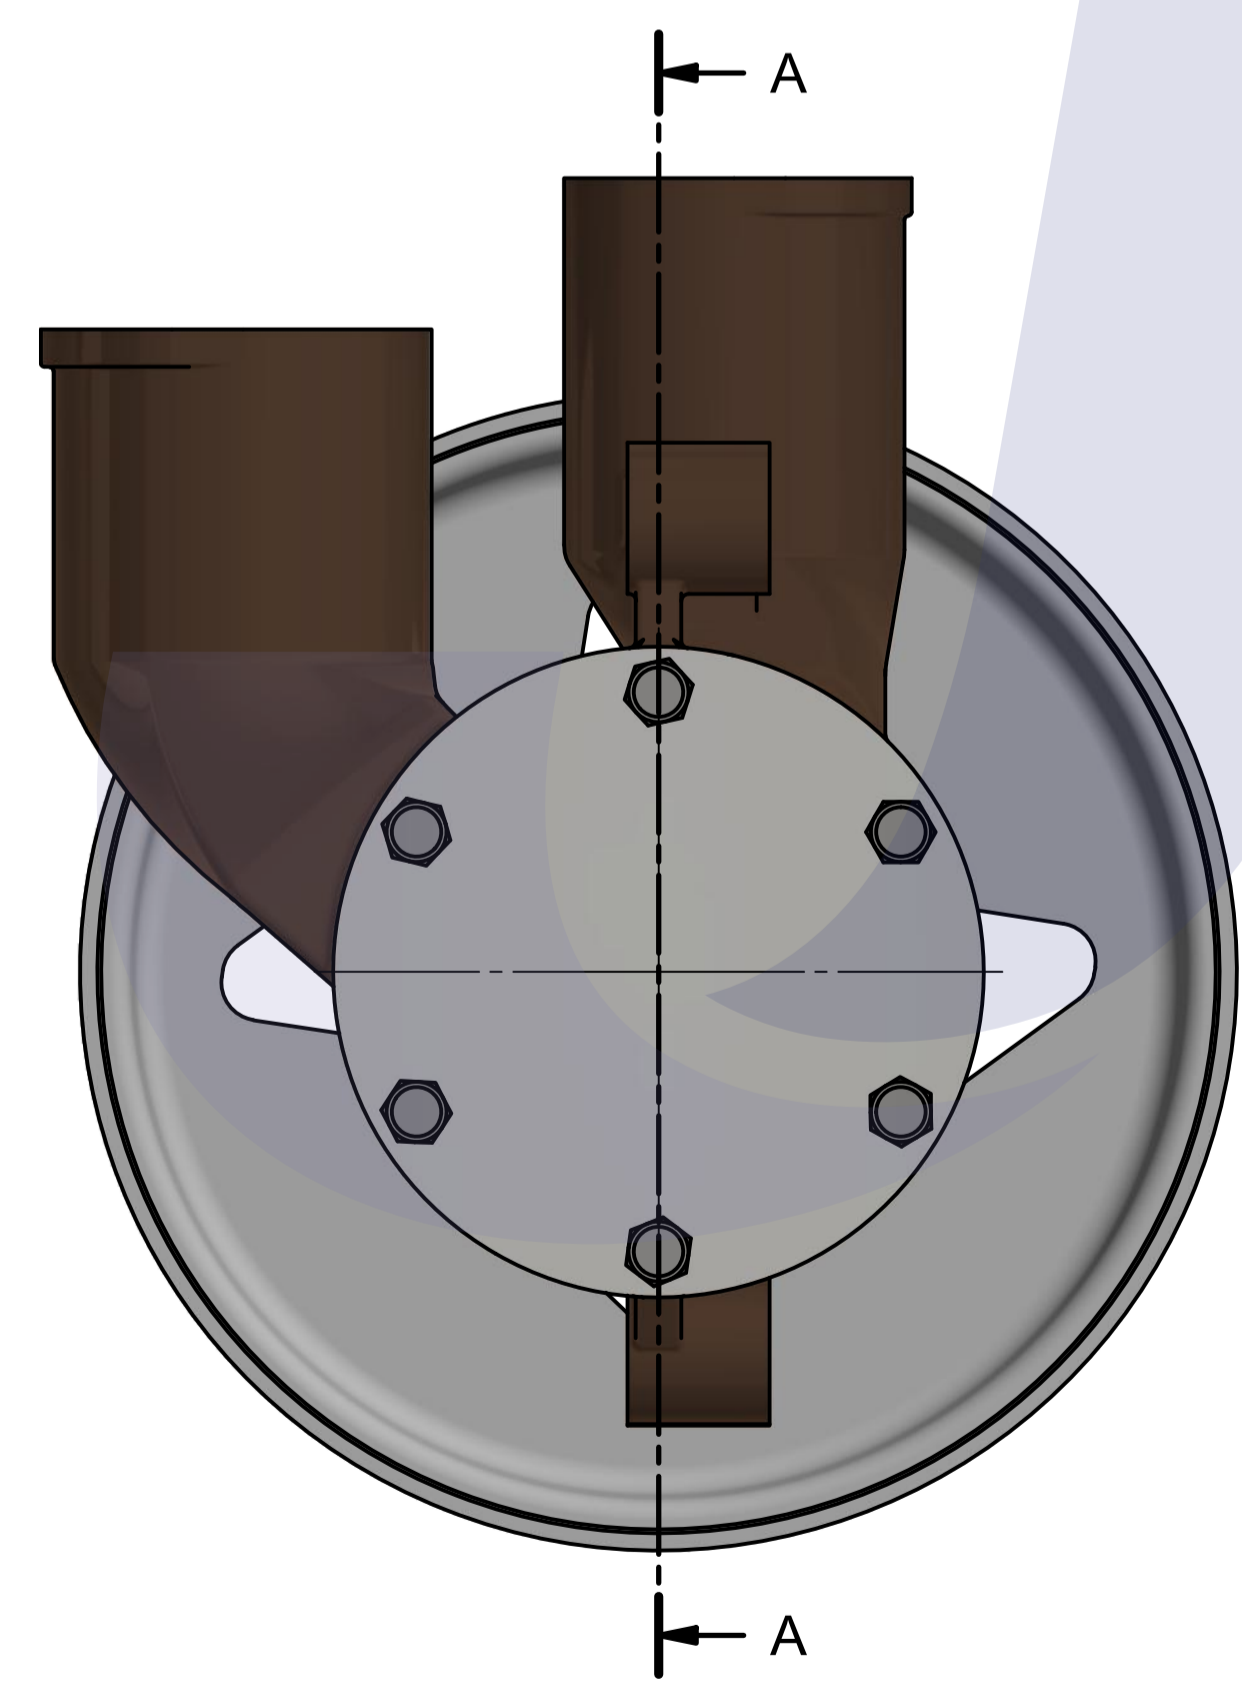

PART LIST					
No.	QTY	PART NUMBER	PART NAME	MAT	DESCRIPTION
1	1	PUA0127	PUMP ASSY		JPR-VP0060DB

Drawing by	Checked by	Approved by - date	Model Name	Date	Scale
강 명진	Y.D. JEON		JPR-VP0060DB	2015-11-14	1 : 1
			PUMP ASSY"		
PART NUMBER		Edition	Sheet		
PUA0127(0)		0	A1		

품번	PUA0127
품명	JPR-VP0060DB

A: MAJOR KIT B: MINOR KIT C: M-SEAL SET D: IMPELLER KIT

No.	QTY	PART NUMBER	PART NAME	A (JSK0103)	B (JSM0084)	C (MCSSET0021)	D (JIKJMP062)
1	2	BER0052	BEARING	X			
2	6	BOL0163	HEX BOLT	X	X		
3	1	COV0051	COVER	X	X		
4	1	7376-01	RUBBER IMPELLER	X	X		X
5	1	MCS0042	CARBON	X	X	X	
6	1	MCS0043	CERAMIC	X	X	X	
7	1	ORG0003	O-RING	X			
8	1	ORG0032	O-RING	X	X		X
9	1	PBC0208	PUMP CASING				
10	1	PUL0031	PULLEY				
11	1	SHA0118	SHAFT	X			
12	1	SNP0008	SNAP-RING	X	X		
13	1	SNP0013	SNAP-RING	X			
14	1	WER0028	WEAR PLATE	X	X		

PART LIST					
No.	QTY	PART NUMBER	PART NAME	MAT	DESCRIPTION
1	1	PUA0127	PUMP ASSY		JPR-VP0060DB

Drawing by	Checked by	Approved by - date	Model Name	Date	Scale
강 명진	Y.D. JEON		JPR-VP0060DB	2015-10-14	1 : 1
			PUMP PART'S VIEW		
			PART NUMBER	Edition	Sheet
			PUA0127(0)	0	A2