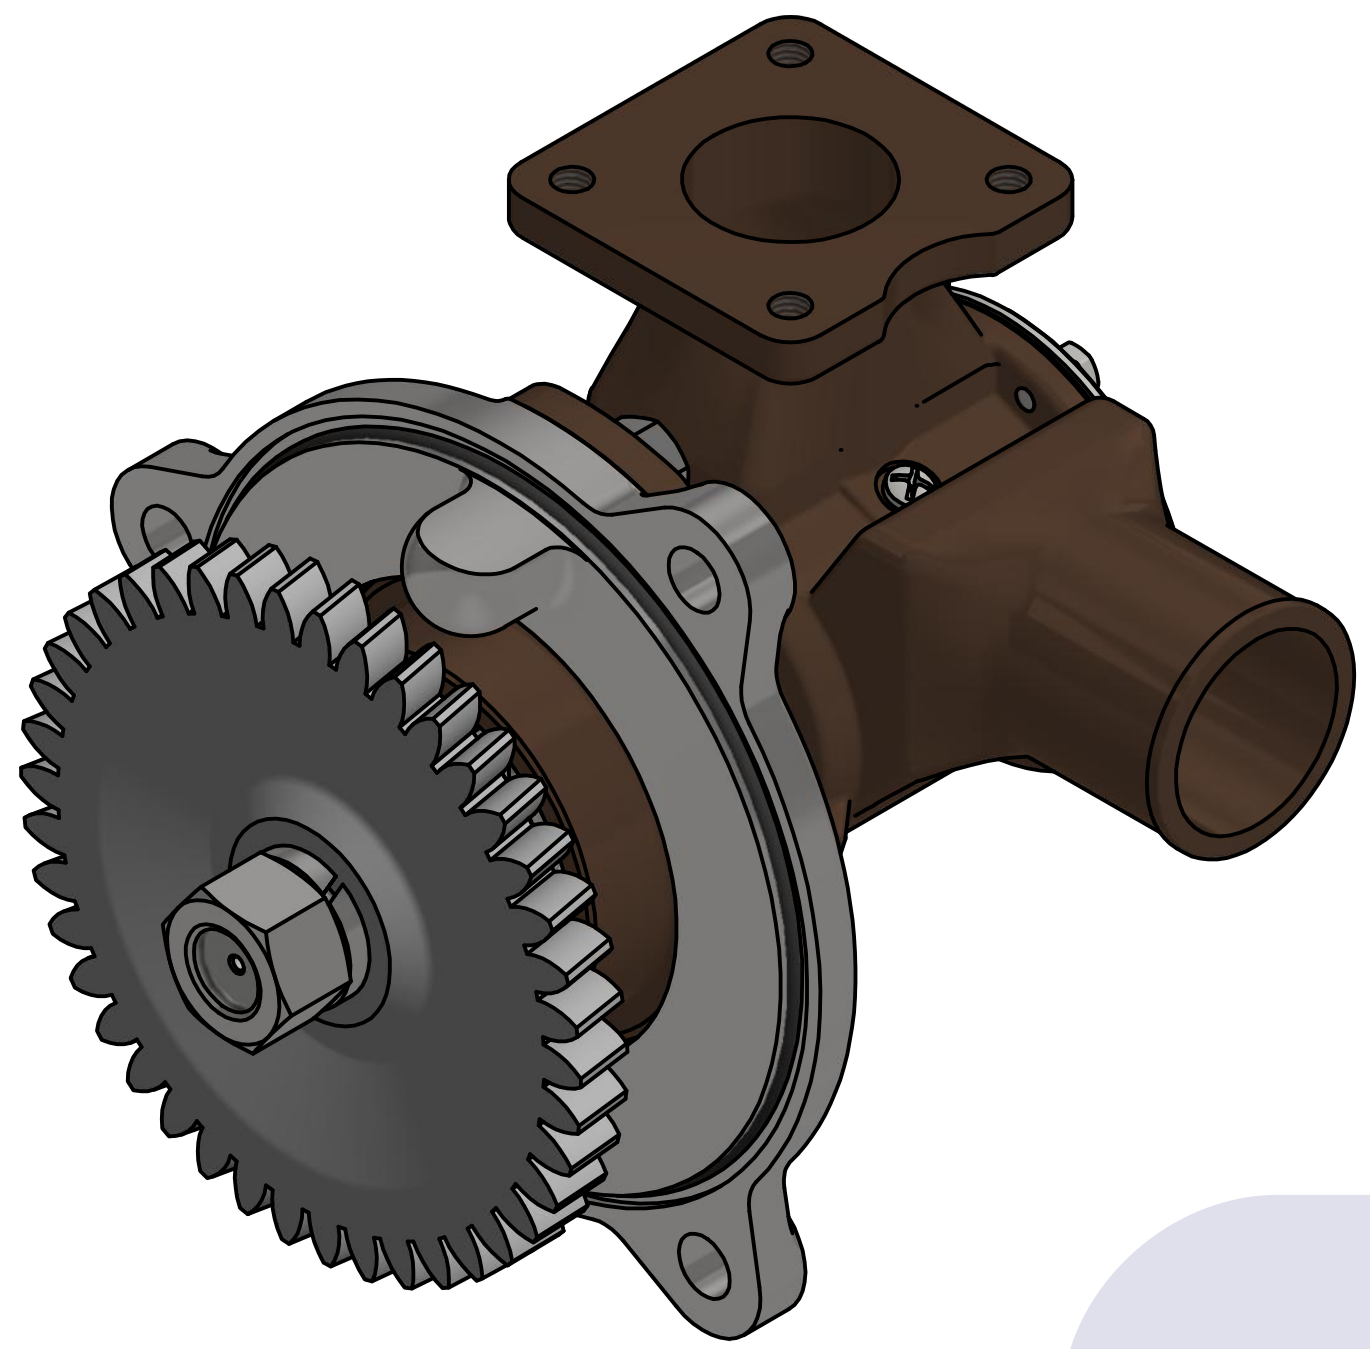

PART LIST					
No.	QTY	PART NUMBER	PART NAME	MAT	DESCRIPTION
1	1	PUA0128	PUMP ASSY		JPR-VP0090D

Drawing by	Checked by	Approved by - date	Model Name	Date	Scale
강 명진	Y.D. JEON		JPR-VP0090D	2015-12-14	1 : 1
			PUMP ASSY		
			PART NUMBER	Edition	Sheet
			PUA0128(0)	0	A1

품 번	PUA0128
품 명	JPR-VP0090D

A: MAJOR KIT B: MINOR KIT C: CAM SET D: M-SEAL SET E: IMPELLER KIT

No.	QTY	PART NUMBER	PART NAME	A (JSK0104)	B (JSM0077)	C (CAMSET0036)	D (MCSSET0023)	E (JIKJMP029)
1	1	BER0059	BEARING	X				
2	1	BOL0002	SCREW	X	X	X		
3	2	BOL0064	SPRING WASHER	X				
4	4	BOL0080	HEX BOLT	X	X			
5	1	BOL0160	NUT	X				
6	1	BOL0161	SPRING WASHER	X				
7	2	BOL0175	HEX BOLT	X				
8	1	CAM0036	CAM	X	X	X		
9	1	COV0047	COVER	X	X			
10	1	GEA0021	GEAR					
11	1	7446-01	RUBBER IMPELLER	X	X			X
12	1	MCS0046	SEAL	X	X		X	
13	1	NIP0014	PLUG	X				
14	1	ORG0002	O-RING	X	X	X		
15	1	ORG0059	O-RING	X				
16	1	ORG0067	O-RING	X	X			X
17	1	ORG0070	O-RING	X				
18	1	PBC0209	PUMP CASING					
19	1	PBC0210	PUMP ADAPTER					
20	1	PIN0001	PIN	X				
21	1	RET0051	RETAINER	X				
22	1	SHA0120	SHAFT	X				
23	1	SNP0005	SNAP-RING	X				
24	1	SNP0006	SNAP-RING	X	X			
25	1	SNP0014	SNAP-RING	X				
26	1	SPC0019	SPACER	X	X			
27	1	WER0029	WEAR PLATE	X	X			

PART LIST					
No.	QTY	PART NUMBER	PART NAME	MAT	DESCRIPTION
1	1	PUA0128	PUMP ASSY		JPR-VP0090D

Drawing by	Checked by	Approved by - date	Model Name	Date	Scale
강 명진	Y.D. JEON		JPR-VP0090D	2016-01-04	1 : 1
			PUMP PART'S VIEW		
			PART NUMBER	Edition	Sheet
			PUA0128(0)	0	A2