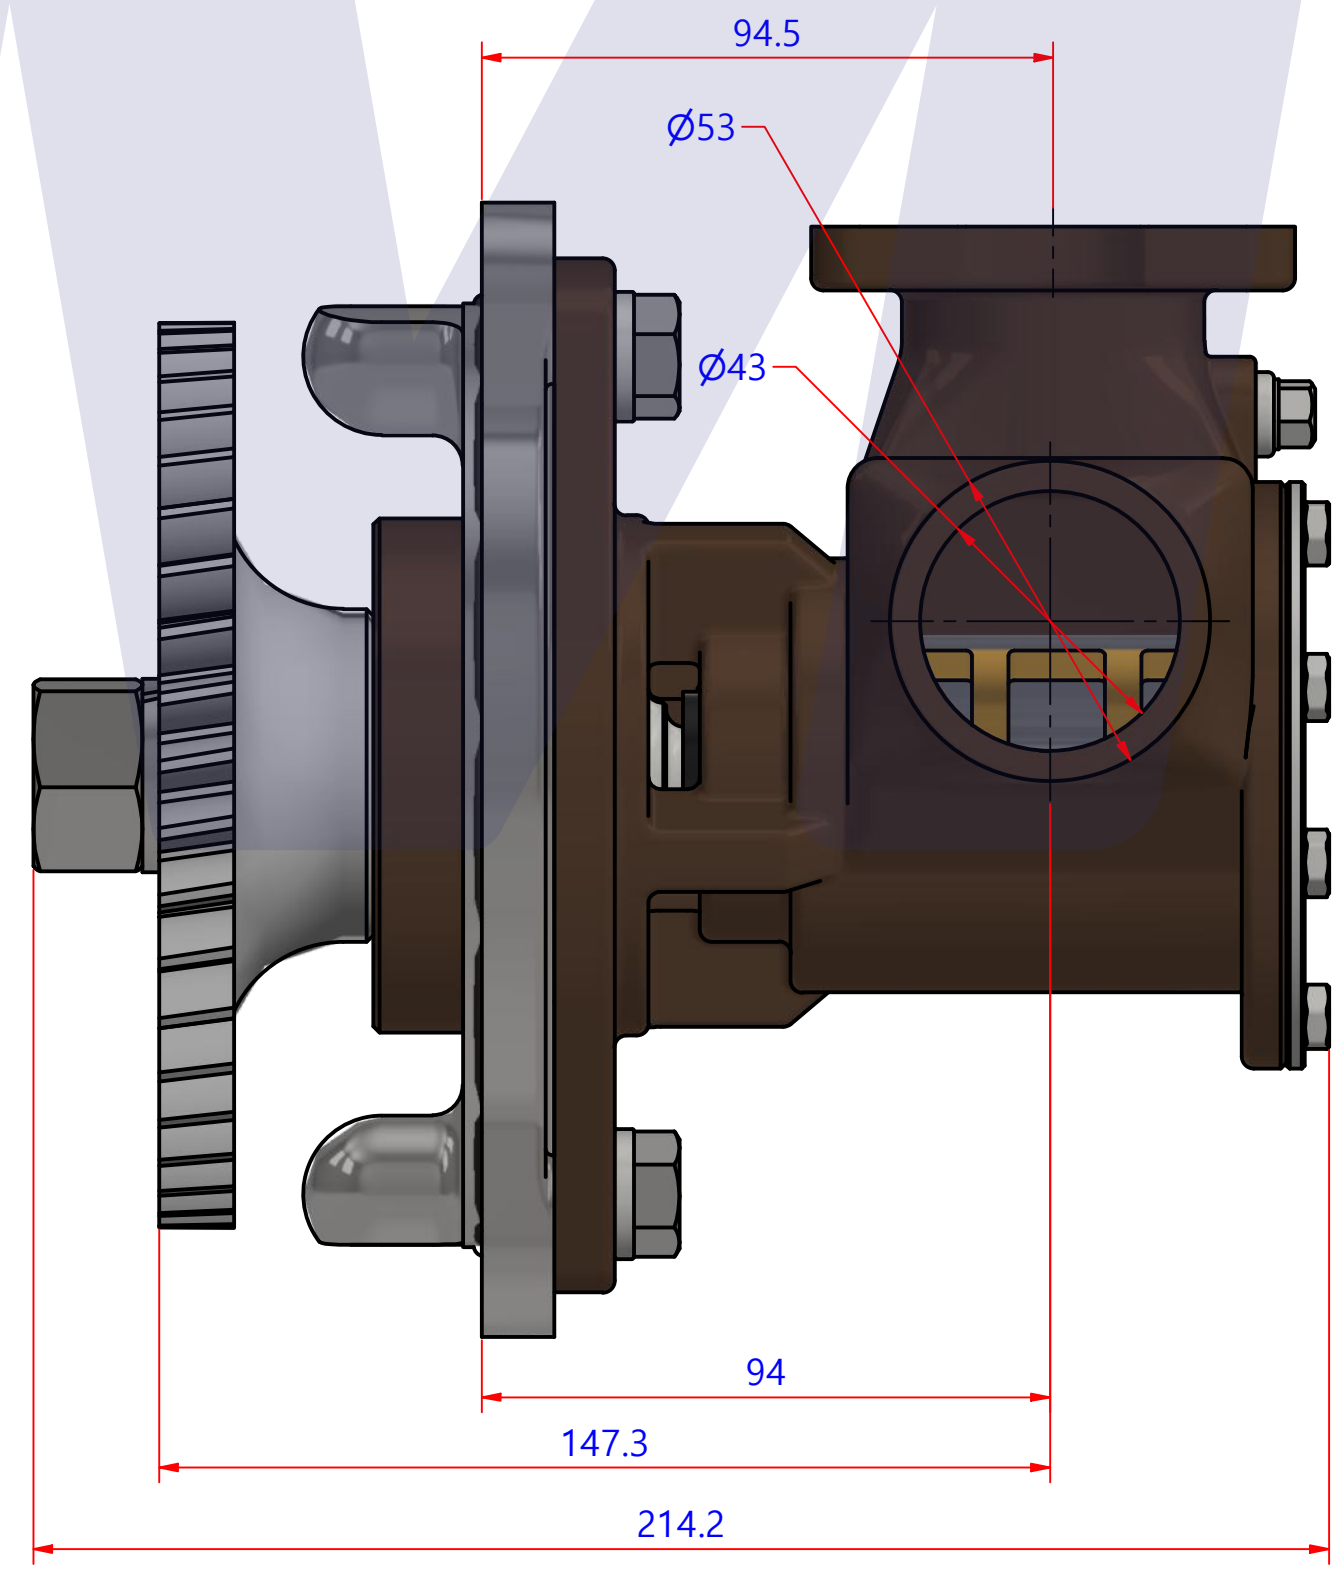

PART LIST					
No.	QTY	PART NUMBER	PART NAME	MAT	DESCRIPTION
1	1	PUA0128	PUMP ASSY		JPR-VP0090D

Drawing by	Checked by	Approved by - date	Model Name	Date	Scale
강 명진	Y.D. JEON		JPR-VP0090D	2015-12-14	1 : 1
			PUMP ASSY		
			PART NUMBER	Edition	Sheet
			PUA0128(0)	0	A1

품 번	PUA0128
품 명	JPR-VP0090D

A: MAJOR KIT B: MINOR KIT C: CAM SET D: M-SEAL SET E: IMPELLER KIT

No.	QTY	PART NUMBER	PART NAME	A (JSK0104)	B (JSM0077)	C (CAMSET0036)	D (MCSSET0023)	E (JIKJMP029)
1	1	BER0059	BEARING	X				
2	1	BOL0002	SCREW	X	X	X		
3	2	BOL0064	SPRING WASHER	X				
4	4	BOL0080	HEX BOLT	X	X			
5	1	BOL0160	NUT	X				
6	1	BOL0161	SPRING WASHER	X				
7	2	BOL0175	HEX BOLT	X				
8	1	CAM0036	CAM	X	X	X		
9	1	COV0047	COVER	X	X			
10	1	GEA0021	GEAR					
11	1	7446-01	RUBBER IMPELLER	X	X			X
12	1	MCS0046	SEAL	X	X		X	
13	1	NIP0014	PLUG	X				
14	1	ORG0002	O-RING	X	X	X		
15	1	ORG0059	O-RING	X				
16	1	ORG0067	O-RING	X	X			X
17	1	ORG0070	O-RING	X				
18	1	PBC0209	PUMP CASING					
19	1	PBC0210	PUMP ADAPTER					
20	1	PIN0001	PIN	X				
21	1	RET0051	RETAINER	X				
22	1	SHA0120	SHAFT	X				
23	1	SNP0005	SNAP-RING	X				
24	1	SNP0006	SNAP-RING	X	X			
25	1	SNP0014	SNAP-RING	X				
26	1	SPC0019	SPACER	X	X			
27	1	WER0029	WEAR PLATE	X	X			

PART LIST					
No.	QTY	PART NUMBER	PART NAME	MAT	DESCRIPTION
1	1	PUA0128	PUMP ASSY		JPR-VP0090D

Drawing by	Checked by	Approved by - date	Model Name	Date	Scale
강 명진	Y.D. JEON		JPR-VP0090D	2016-01-04	1 : 1
			PUMP PART'S VIEW		
			PART NUMBER	Edition	Sheet
			PUA0128(0)	0	A2