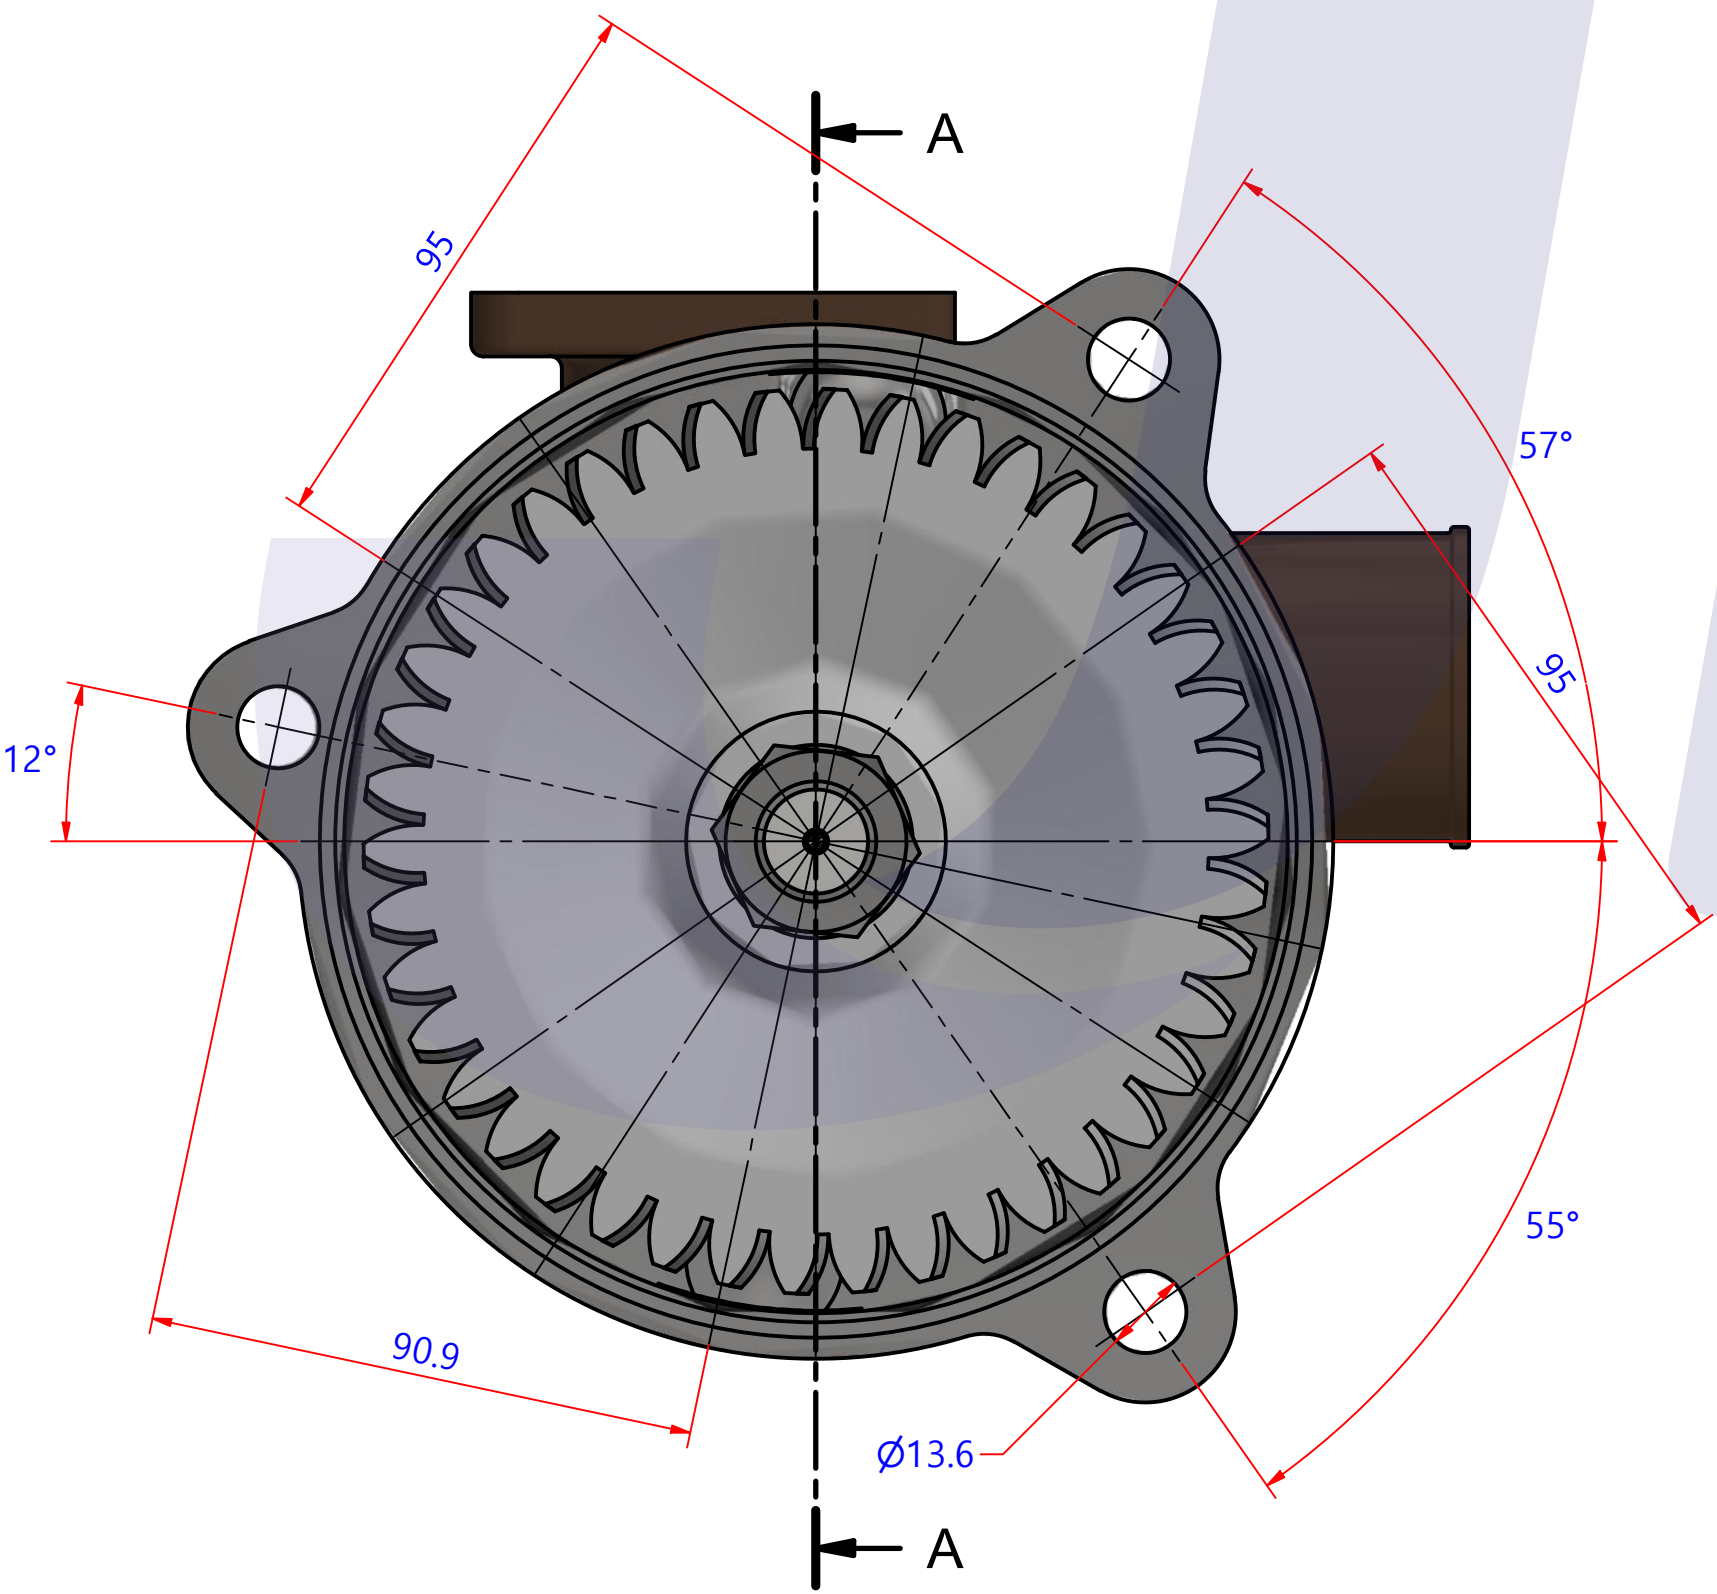

PART LIST					
No.	QTY	PART NUMBER	PART NAME	MAT	DESCRIPTION
1	1	PUA0128	PUMP ASSY		JPR-VP0090D

Drawing by	Checked by	Approved by - date	Model Name	Date	Scale
강 명진	Y.D. JEON		JPR-VP0090D	2015-12-14	1 : 1
			PUMP ASSY		
			PART NUMBER	Edition	Sheet
			PUA0128(0)	0	A1

품 번	PUA0128
품 명	JPR-VP0090D

A: MAJOR KIT B: MINOR KIT C: CAM SET D: M-SEAL SET E: IMPELLER KIT

No.	QTY	PART NUMBER	PART NAME	A (JSK0104)	B (JSM0077)	C (CAMSET0036)	D (MCSSET0023)	E (JIKJMP029)
1	1	BER0059	BEARING	X				
2	1	BOL0002	SCREW	X	X	X		
3	2	BOL0064	SPRING WASHER	X				
4	4	BOL0080	HEX BOLT	X	X			
5	1	BOL0160	NUT	X				
6	1	BOL0161	SPRING WASHER	X				
7	2	BOL0175	HEX BOLT	X				
8	1	CAM0036	CAM	X	X	X		
9	1	COV0047	COVER	X	X			
10	1	GEA0021	GEAR					
11	1	7446-01	RUBBER IMPELLER	X	X			X
12	1	MCS0046	SEAL	X	X		X	
13	1	NIP0014	PLUG	X				
14	1	ORG0002	O-RING	X	X	X		
15	1	ORG0059	O-RING	X				
16	1	ORG0067	O-RING	X	X			X
17	1	ORG0070	O-RING	X				
18	1	PBC0209	PUMP CASING					
19	1	PBC0210	PUMP ADAPTER					
20	1	PIN0001	PIN	X				
21	1	RET0051	RETAINER	X				
22	1	SHA0120	SHAFT	X				
23	1	SNP0005	SNAP-RING	X				
24	1	SNP0006	SNAP-RING	X	X			
25	1	SNP0014	SNAP-RING	X				
26	1	SPC0019	SPACER	X	X			
27	1	WER0029	WEAR PLATE	X	X			

PART LIST					
No.	QTY	PART NUMBER	PART NAME	MAT	DESCRIPTION
1	1	PUA0128	PUMP ASSY		JPR-VP0090D

Drawing by	Checked by	Approved by - date	Model Name	Date	Scale
강 명진	Y.D. JEON		JPR-VP0090D	2016-01-04	1 : 1
			PUMP PART'S VIEW		
			PART NUMBER	Edition	Sheet
			PUA0128(0)	0	A2