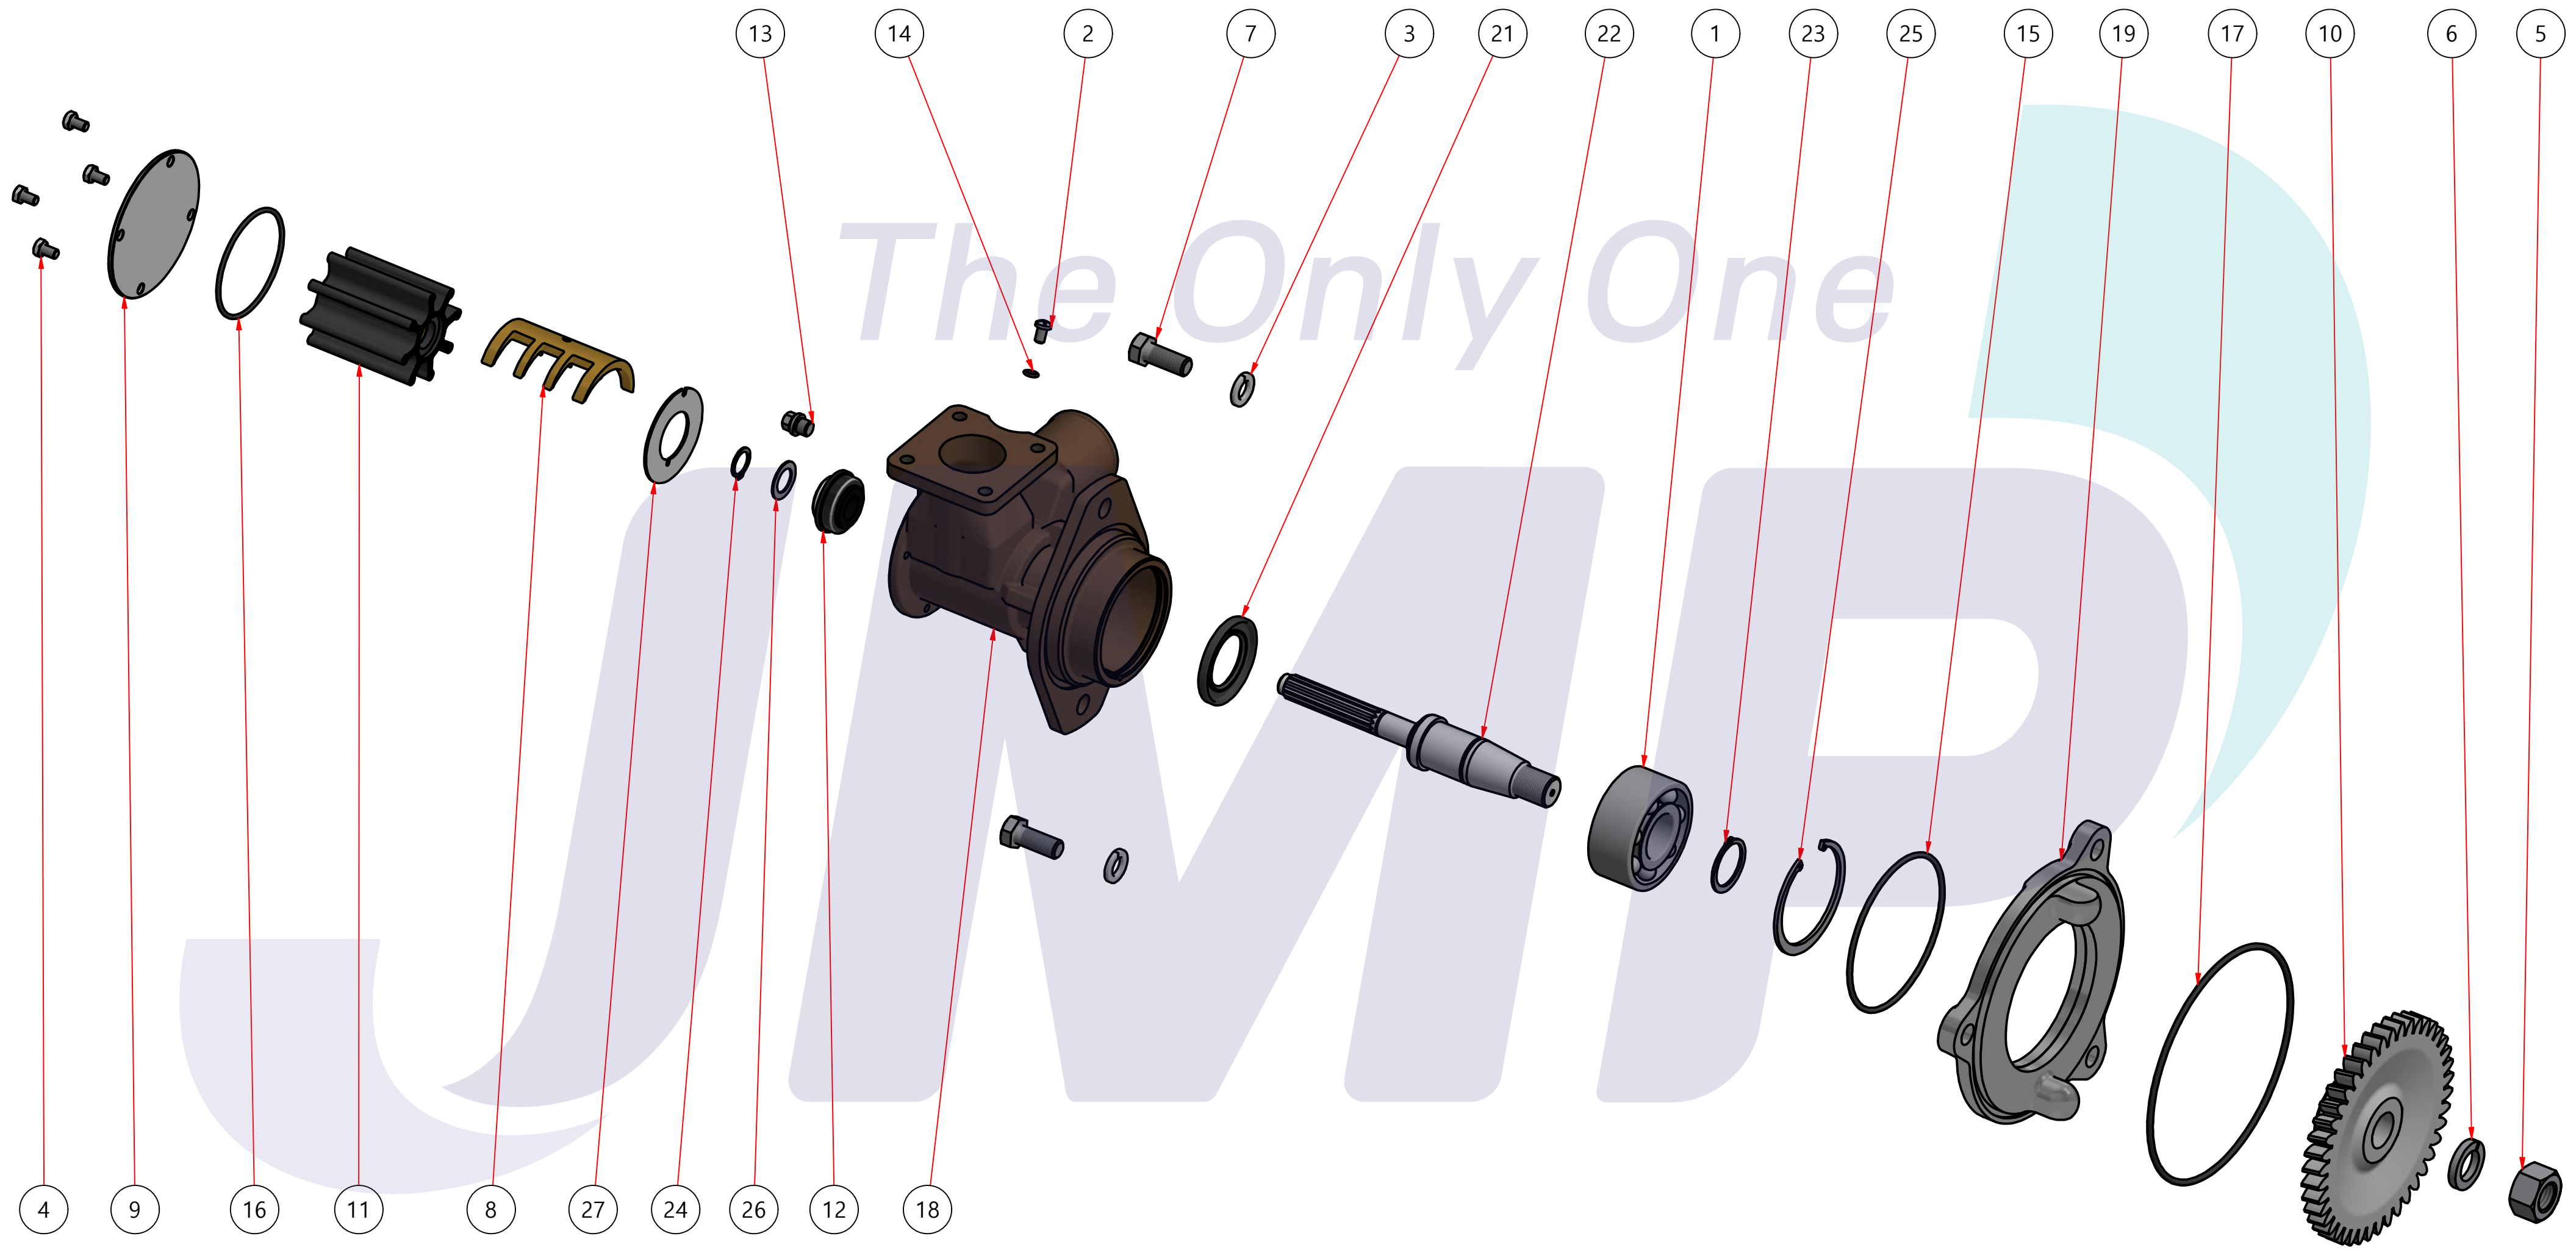

PART LIST					
No.	QTY	PART NUMBER	PART NAME	MAT	DESCRIPTION
1	1	PUA0128	PUMP ASSY		JPR-VP0090D

Drawing by	Checked by	Approved by - date	Model Name	Date	Scale
강 명진	Y.D. JEON		JPR-VP0090D	2015-12-14	1 : 1
			PUMP ASSY		
			PART NUMBER	Edition	Sheet
			PUA0128(0)	0	A1

품 번	PUA0128
품 명	JPR-VP0090D

A: MAJOR KIT B: MINOR KIT C: CAM SET D: M-SEAL SET E: IMPELLER KIT

No.	QTY	PART NUMBER	PART NAME	A (JSK0104)	B (JSM0077)	C (CAMSET0036)	D (MCSSET0023)	E (JIKJMP029)
1	1	BER0059	BEARING	X				
2	1	BOL0002	SCREW	X	X	X		
3	2	BOL0064	SPRING WASHER	X				
4	4	BOL0080	HEX BOLT	X	X			
5	1	BOL0160	NUT	X				
6	1	BOL0161	SPRING WASHER	X				
7	2	BOL0175	HEX BOLT	X				
8	1	CAM0036	CAM	X	X	X		
9	1	COV0047	COVER	X	X			
10	1	GEA0021	GEAR					
11	1	7446-01	RUBBER IMPELLER	X	X			X
12	1	MCS0046	SEAL	X	X		X	
13	1	NIP0014	PLUG	X				
14	1	ORG0002	O-RING	X	X	X		
15	1	ORG0059	O-RING	X				
16	1	ORG0067	O-RING	X	X			X
17	1	ORG0070	O-RING	X				
18	1	PBC0209	PUMP CASING					
19	1	PBC0210	PUMP ADAPTER					
20	1	PIN0001	PIN	X				
21	1	RET0051	RETAINER	X				
22	1	SHA0120	SHAFT	X				
23	1	SNP0005	SNAP-RING	X				
24	1	SNP0006	SNAP-RING	X	X			
25	1	SNP0014	SNAP-RING	X				
26	1	SPC0019	SPACER	X	X			
27	1	WER0029	WEAR PLATE	X	X			

PART LIST					
No.	QTY	PART NUMBER	PART NAME	MAT	DESCRIPTION
1	1	PUA0128	PUMP ASSY		JPR-VP0090D

Drawing by	Checked by	Approved by - date	Model Name	Date	Scale
강 명진	Y.D. JEON		JPR-VP0090D	2016-01-04	1 : 1
			PUMP PART'S VIEW		
			PART NUMBER	Edition	Sheet
			PUA0128(0)	0	A2