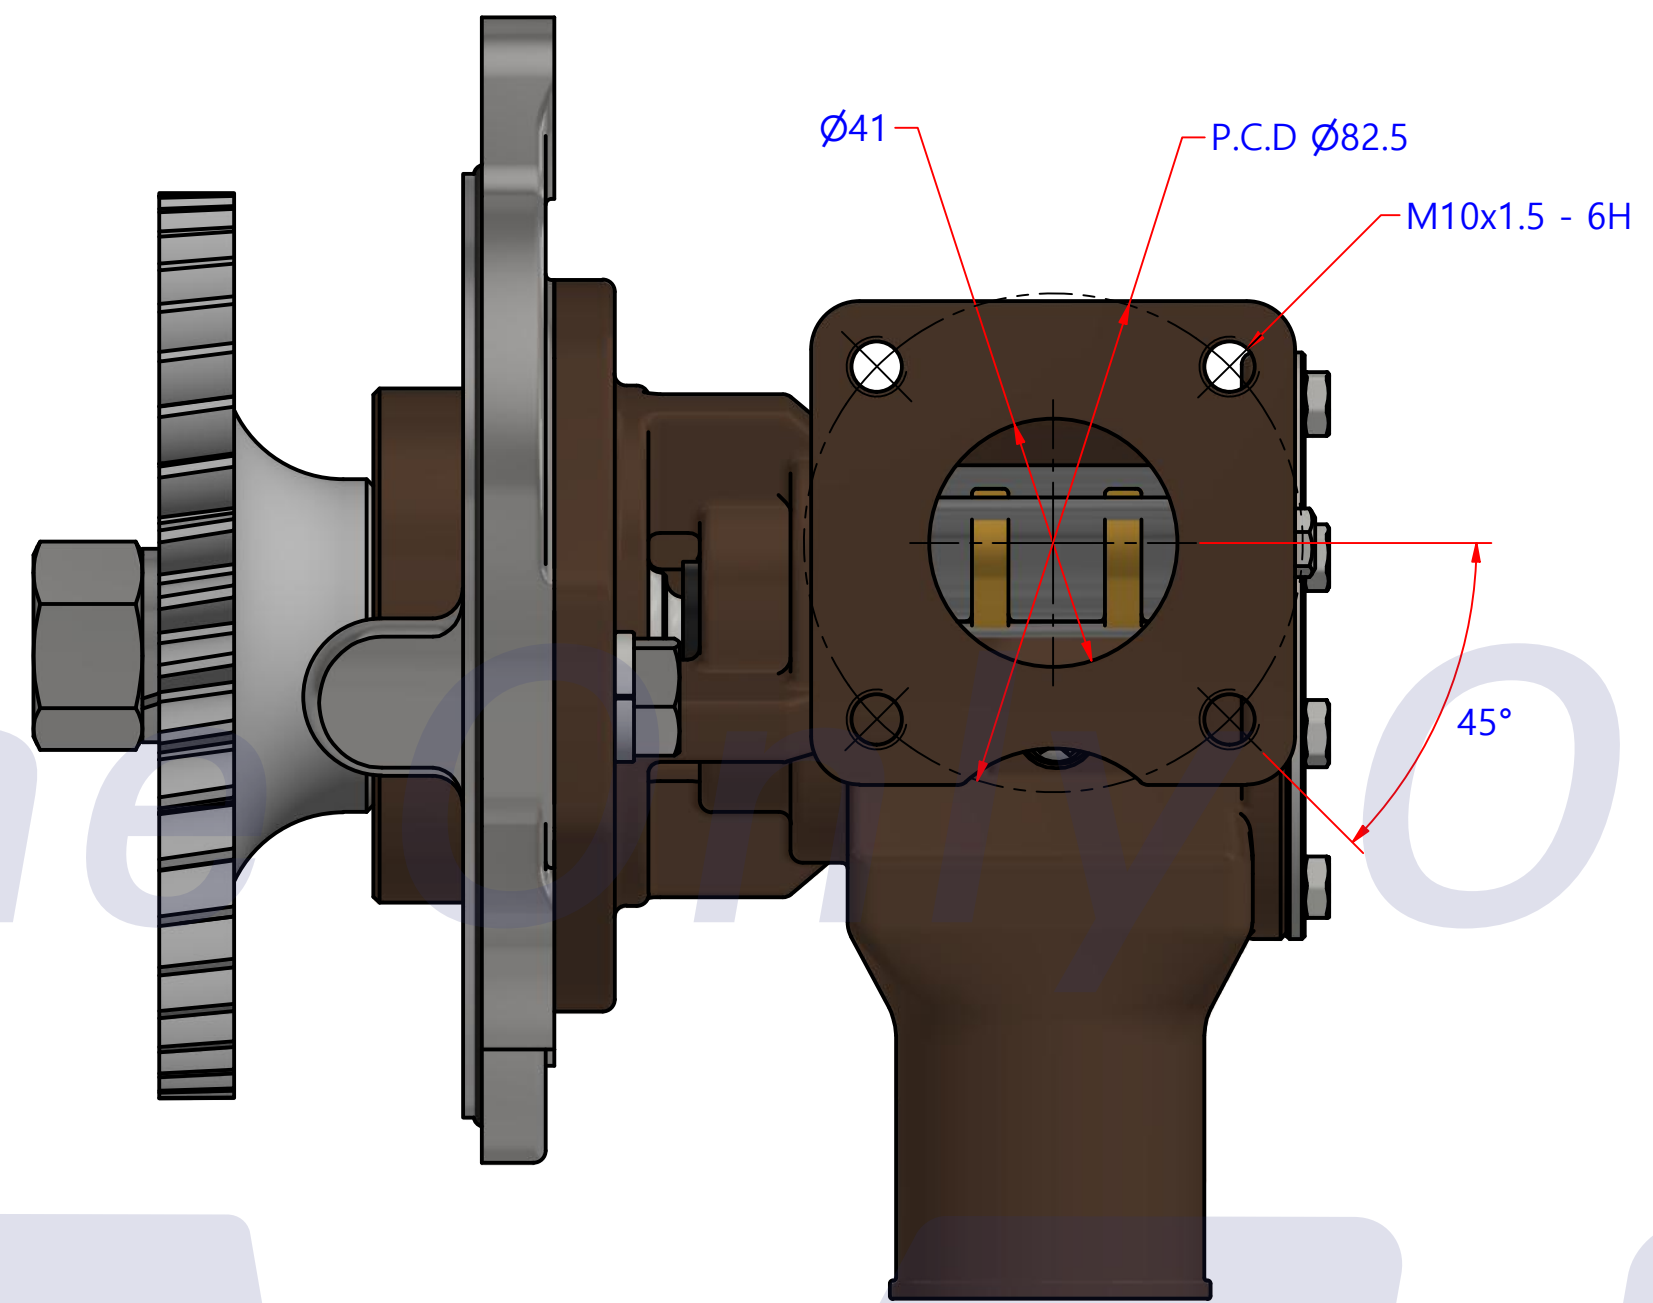

PART LIST					
No.	QTY	PART NUMBER	PART NAME	MAT	DESCRIPTION
1	1	PUA0128	PUMP ASSY		JPR-VP0090D

Drawing by	Checked by	Approved by - date	Model Name	Date	Scale
강 명진	Y.D. JEON		JPR-VP0090D	2015-12-14	1 : 1
			PUMP ASSY		
			PART NUMBER	Edition	Sheet
			PUA0128(0)	0	A1

품 번	PUA0128
품 명	JPR-VP0090D

A: MAJOR KIT B: MINOR KIT C: CAM SET D: M-SEAL SET E: IMPELLER KIT

No.	QTY	PART NUMBER	PART NAME	A (JSK0104)	B (JSM0077)	C (CAMSET0036)	D (MCSSET0023)	E (JIKJMP029)
1	1	BER0059	BEARING	X				
2	1	BOL0002	SCREW	X	X	X		
3	2	BOL0064	SPRING WASHER	X				
4	4	BOL0080	HEX BOLT	X	X			
5	1	BOL0160	NUT	X				
6	1	BOL0161	SPRING WASHER	X				
7	2	BOL0175	HEX BOLT	X				
8	1	CAM0036	CAM	X	X	X		
9	1	COV0047	COVER	X	X			
10	1	GEA0021	GEAR					
11	1	7446-01	RUBBER IMPELLER	X	X			X
12	1	MCS0046	SEAL	X	X		X	
13	1	NIP0014	PLUG	X				
14	1	ORG0002	O-RING	X	X	X		
15	1	ORG0059	O-RING	X				
16	1	ORG0067	O-RING	X	X			X
17	1	ORG0070	O-RING	X				
18	1	PBC0209	PUMP CASING					
19	1	PBC0210	PUMP ADAPTER					
20	1	PIN0001	PIN	X				
21	1	RET0051	RETAINER	X				
22	1	SHA0120	SHAFT	X				
23	1	SNP0005	SNAP-RING	X				
24	1	SNP0006	SNAP-RING	X	X			
25	1	SNP0014	SNAP-RING	X				
26	1	SPC0019	SPACER	X	X			
27	1	WER0029	WEAR PLATE	X	X			

PART LIST					
No.	QTY	PART NUMBER	PART NAME	MAT	DESCRIPTION
1	1	PUA0128	PUMP ASSY		JPR-VP0090D

Drawing by	Checked by	Approved by - date	Model Name	Date	Scale
강 명진	Y.D. JEON		JPR-VP0090D	2016-01-04	1 : 1
			PUMP PART'S VIEW		
			PART NUMBER	Edition	Sheet
			PUA0128(0)	0	A2