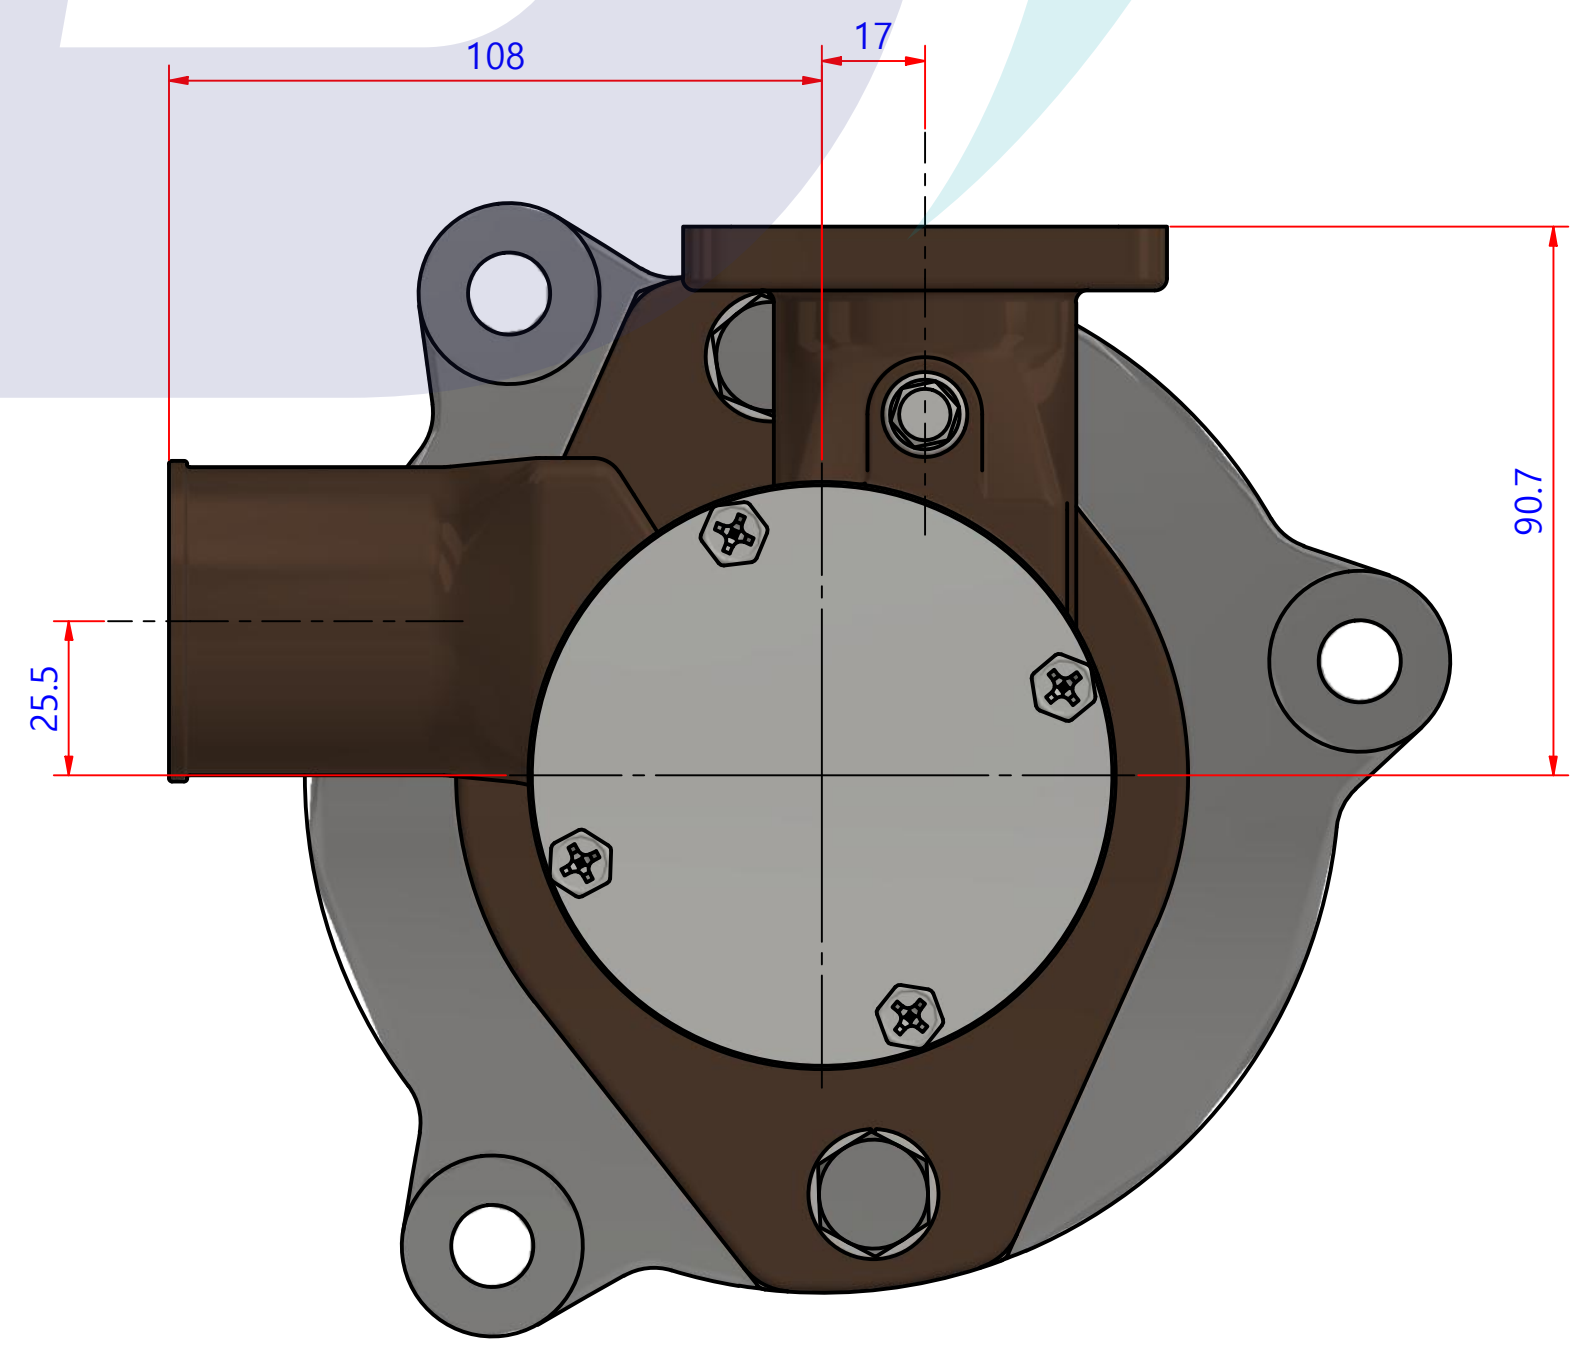

PART LIST					
No.	QTY	PART NUMBER	PART NAME	MAT	DESCRIPTION
1	1	PUA0128	PUMP ASSY		JPR-VP0090D

Drawing by	Checked by	Approved by - date	Model Name	Date	Scale
강 명진	Y.D. JEON		JPR-VP0090D	2015-12-14	1 : 1
			PUMP ASSY		
			PART NUMBER	Edition	Sheet
			PUA0128(0)	0	A1

품 번	PUA0128
품 명	JPR-VP0090D

A: MAJOR KIT B: MINOR KIT C: CAM SET D: M-SEAL SET E: IMPELLER KIT

No.	QTY	PART NUMBER	PART NAME	A (JSK0104)	B (JSM0077)	C (CAMSET0036)	D (MCSSET0023)	E (JIKJMP029)
1	1	BER0059	BEARING	X				
2	1	BOL0002	SCREW	X	X	X		
3	2	BOL0064	SPRING WASHER	X				
4	4	BOL0080	HEX BOLT	X	X			
5	1	BOL0160	NUT	X				
6	1	BOL0161	SPRING WASHER	X				
7	2	BOL0175	HEX BOLT	X				
8	1	CAM0036	CAM	X	X	X		
9	1	COV0047	COVER	X	X			
10	1	GEA0021	GEAR					
11	1	7446-01	RUBBER IMPELLER	X	X			X
12	1	MCS0046	SEAL	X	X		X	
13	1	NIP0014	PLUG	X				
14	1	ORG0002	O-RING	X	X	X		
15	1	ORG0059	O-RING	X				
16	1	ORG0067	O-RING	X	X			X
17	1	ORG0070	O-RING	X				
18	1	PBC0209	PUMP CASING					
19	1	PBC0210	PUMP ADAPTER					
20	1	PIN0001	PIN	X				
21	1	RET0051	RETAINER	X				
22	1	SHA0120	SHAFT	X				
23	1	SNP0005	SNAP-RING	X				
24	1	SNP0006	SNAP-RING	X	X			
25	1	SNP0014	SNAP-RING	X				
26	1	SPC0019	SPACER	X	X			
27	1	WER0029	WEAR PLATE	X	X			

PART LIST					
No.	QTY	PART NUMBER	PART NAME	MAT	DESCRIPTION
1	1	PUA0128	PUMP ASSY		JPR-VP0090D

Drawing by	Checked by	Approved by - date	Model Name	Date	Scale
강 명진	Y.D. JEON		JPR-VP0090D	2016-01-04	1 : 1
			PUMP PART'S VIEW		
			PART NUMBER	Edition	Sheet
			PUA0128(0)	0	A2