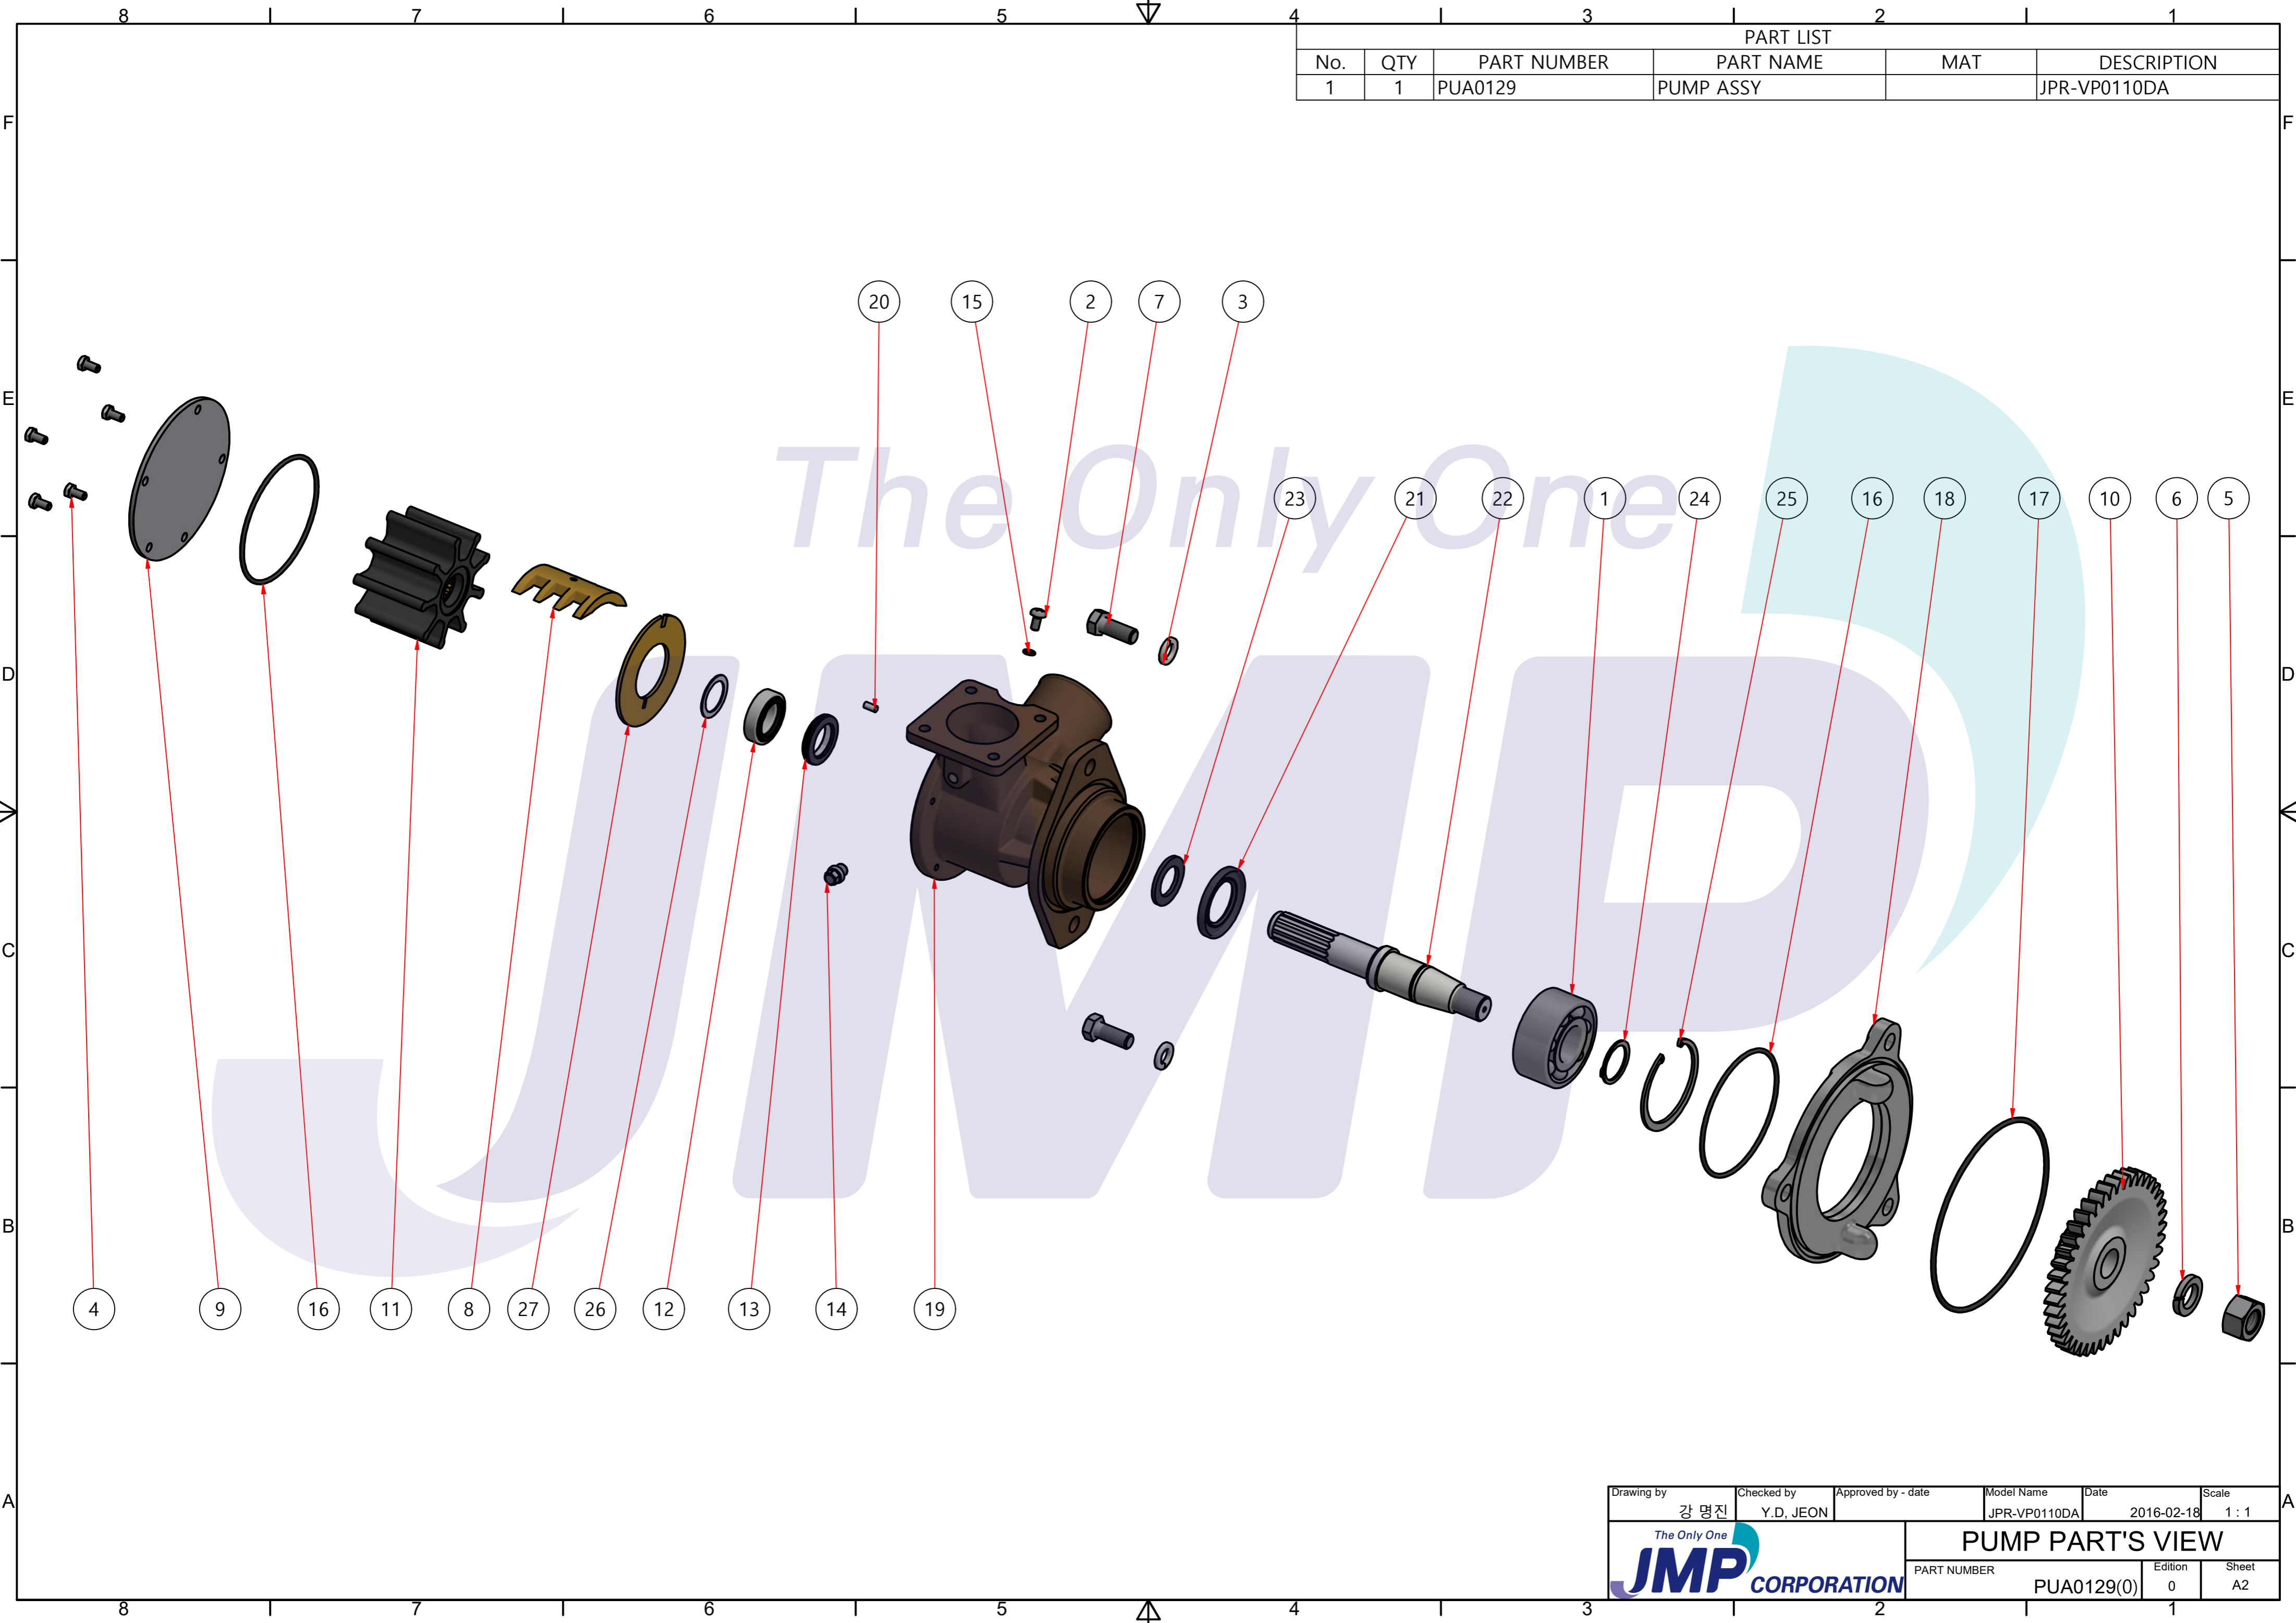

부품 리스트					
항목	수량	부품번호	주제	재질	설명
1	1	PUA0129	PUMP ASSY		JPR-VP0110DA

Drawing by	Checked by	Approved by - date	Model Name	Date	Scale
강 명진	Y.D. JEON		JPR-VP0110DA	2016-01-12	1 : 1
			PUMP ASSY		
PART NUMBER		Edition	Sheet		
PUA0129(0)		0	A1		

품 번	PUA0129
품 명	JPR-VP0110DA

A: MAJOR KIT B: MINOR KIT C: CAM SET D: M-SEAL SET E: IMPELLER KIT

No.	QTY	PART NUMBER	PART NAME	A (JSK0105)	B (JSM0085)	C (CAMSET0038)	D (MCSSET0003)	E (JIKJMP036)
1	1	BER0059	BEARING	X				
2	1	BOL0003	SCREW	X	X	X		
3	2	BOL0064	SPRING WASHER	X				
4	5	BOL0081	HEX BOLT	X	X			
5	1	BOL0160	NUT	X				
6	1	BOL0161	SPRING WASHER	X				
7	2	BOL0175	HEX BOLT	X				
8	1	CAM0038	CAM	X	X	X		
9	1	COV0037	COVER	X	X			
10	1	GEA0021	GEAR					
11	1	8000-01	RUBBER IMPELLER	X	X			X
12	1	MCS0004	CARBON	X	X		X	
13	1	MCS0009	CERAMIC	X	X		X	
14	1	NIP0014	PLUG	X				
15	1	ORG0002	O-RING	X	X	X		
16	2	ORG0059	O-RING	X	X			X
17	1	ORG0070	O-RING	X				
18	1	PBC0210	PUMP ADAPTER					
19	1	PBC0214	PUMP CASING					
20	1	PIN0005	PIN	X				
21	1	RET0051	RETAINER	X				
22	1	SHA0122	SHAFT	X				
23	1	SLI0003	SLINGER	X				
24	1	SNP0005	SNAP-RING	X				
25	1	SNP0014	SNAP-RING	X				
26	1	SPC0012	SHIM	X	X			
27	1	WER0018	WEAR PLATE	X	X			

PART LIST					
No.	QTY	PART NUMBER	PART NAME	MAT	DESCRIPTION
1	1	PUA0129	PUMP ASSY		JPR-VP0110DA

Drawing by	Checked by	Approved by - date	Model Name	Date	Scale
강 명진	Y.D. JEON		JPR-VP0110DA	2016-02-18	1 : 1
			PUMP PART'S VIEW		
			PART NUMBER	Edition	Sheet
			PUA0129(0)	0	A2