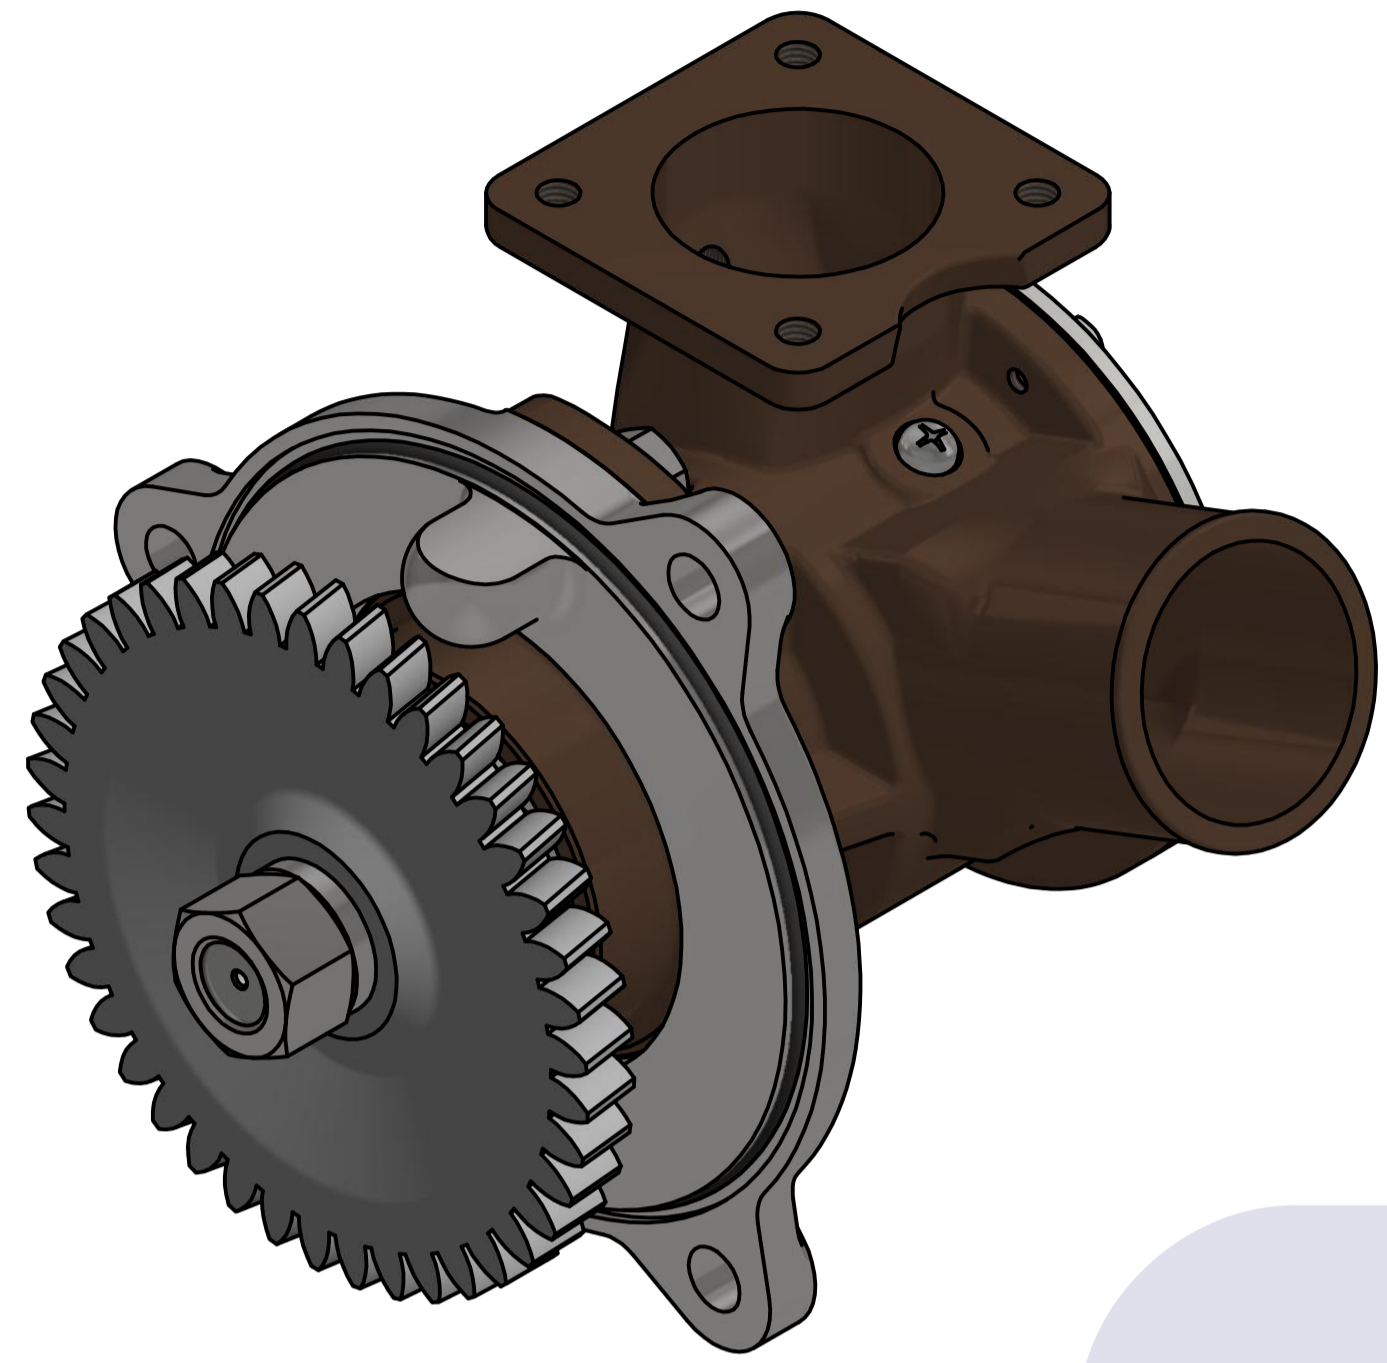

부품 리스트					
항목	수량	부품번호	주제	재질	설명
1	1	PUA0129	PUMP ASSY		JPR-VP0110DA

Drawing by	Checked by	Approved by - date	Model Name	Date	Scale
강 명진	Y.D. JEON		JPR-VP0110DA	2016-01-12	1 : 1
			PUMP ASSY		
PART NUMBER		Edition	Sheet		
PUA0129(0)		0	A1		

품 번	PUA0129
품 명	JPR-VP0110DA

A: MAJOR KIT B: MINOR KIT C: CAM SET D: M-SEAL SET E: IMPELLER KIT

No.	QTY	PART NUMBER	PART NAME	A (JSK0105)	B (JSM0085)	C (CAMSET0038)	D (MCSSET0003)	E (JIKJMP036)
1	1	BER0059	BEARING	X				
2	1	BOL0003	SCREW	X	X	X		
3	2	BOL0064	SPRING WASHER	X				
4	5	BOL0081	HEX BOLT	X	X			
5	1	BOL0160	NUT	X				
6	1	BOL0161	SPRING WASHER	X				
7	2	BOL0175	HEX BOLT	X				
8	1	CAM0038	CAM	X	X	X		
9	1	COV0037	COVER	X	X			
10	1	GEA0021	GEAR					
11	1	8000-01	RUBBER IMPELLER	X	X			X
12	1	MCS0004	CARBON	X	X		X	
13	1	MCS0009	CERAMIC	X	X		X	
14	1	NIP0014	PLUG	X				
15	1	ORG0002	O-RING	X	X	X		
16	2	ORG0059	O-RING	X	X			X
17	1	ORG0070	O-RING	X				
18	1	PBC0210	PUMP ADAPTER					
19	1	PBC0214	PUMP CASING					
20	1	PIN0005	PIN	X				
21	1	RET0051	RETAINER	X				
22	1	SHA0122	SHAFT	X				
23	1	SLI0003	SLINGER	X				
24	1	SNP0005	SNAP-RING	X				
25	1	SNP0014	SNAP-RING	X				
26	1	SPC0012	SHIM	X	X			
27	1	WER0018	WEAR PLATE	X	X			

PART LIST					
No.	QTY	PART NUMBER	PART NAME	MAT	DESCRIPTION
1	1	PUA0129	PUMP ASSY		JPR-VP0110DA

Drawing by	Checked by	Approved by - date	Model Name	Date	Scale
강 명진	Y.D. JEON		JPR-VP0110DA	2016-02-18	1 : 1
			PUMP PART'S VIEW		
			PART NUMBER	Edition	Sheet
			PUA0129(0)	0	A2