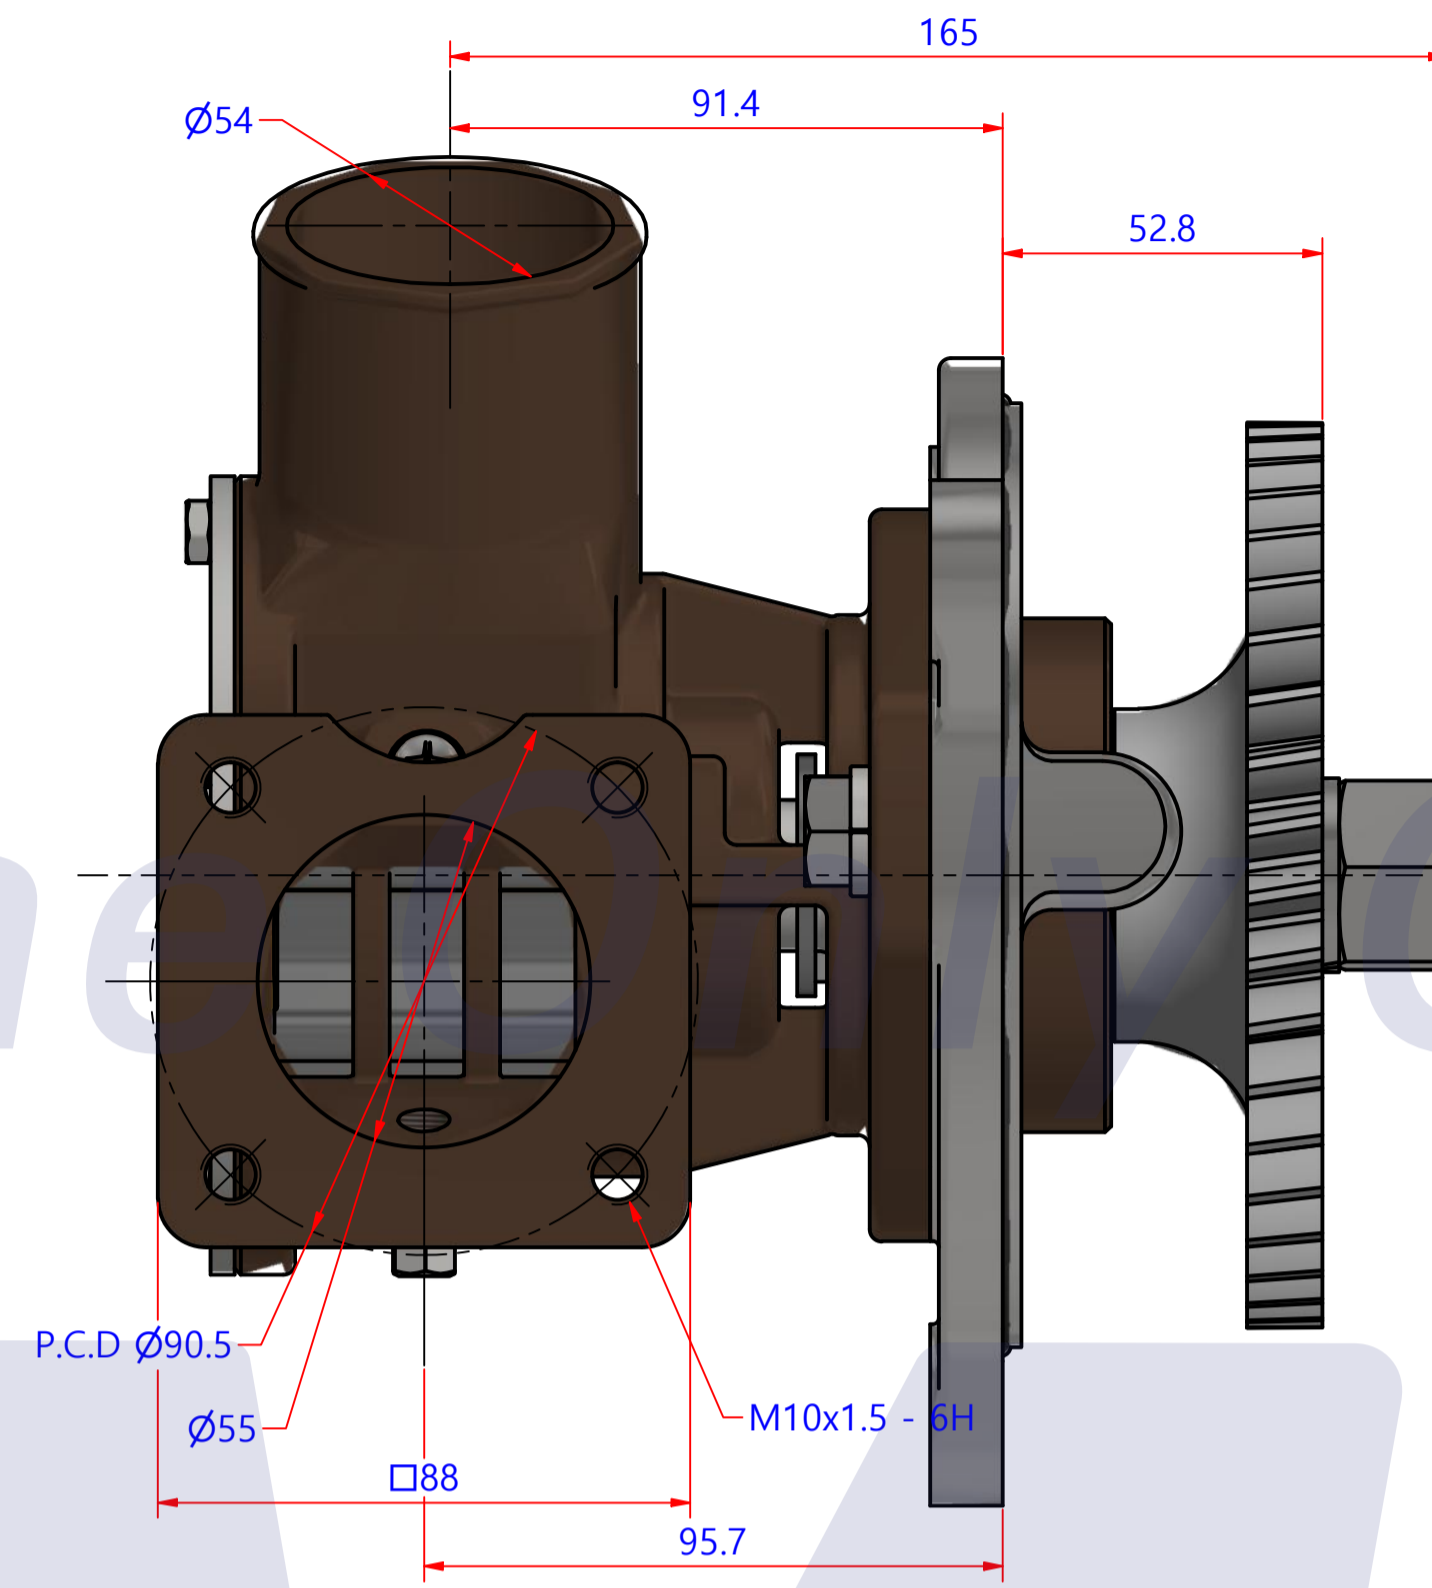

부품 리스트					
항목	수량	부품번호	주제	재질	설명
1	1	PUA0129	PUMP ASSY		JPR-VP0110DA

Drawing by	Checked by	Approved by - date	Model Name	Date	Scale
강 명진	Y.D. JEON		JPR-VP0110DA	2016-01-12	1 : 1
			PUMP ASSY		
PART NUMBER		Edition	Sheet		
PUA0129(0)		0	A1		

품 번	PUA0129
품 명	JPR-VP0110DA

A: MAJOR KIT B: MINOR KIT C: CAM SET D: M-SEAL SET E: IMPELLER KIT

No.	QTY	PART NUMBER	PART NAME	A (JSK0105)	B (JSM0085)	C (CAMSET0038)	D (MCSSET0003)	E (JIKJMP036)
1	1	BER0059	BEARING	X				
2	1	BOL0003	SCREW	X	X	X		
3	2	BOL0064	SPRING WASHER	X				
4	5	BOL0081	HEX BOLT	X	X			
5	1	BOL0160	NUT	X				
6	1	BOL0161	SPRING WASHER	X				
7	2	BOL0175	HEX BOLT	X				
8	1	CAM0038	CAM	X	X	X		
9	1	COV0037	COVER	X	X			
10	1	GEA0021	GEAR					
11	1	8000-01	RUBBER IMPELLER	X	X			X
12	1	MCS0004	CARBON	X	X		X	
13	1	MCS0009	CERAMIC	X	X		X	
14	1	NIP0014	PLUG	X				
15	1	ORG0002	O-RING	X	X	X		
16	2	ORG0059	O-RING	X	X			X
17	1	ORG0070	O-RING	X				
18	1	PBC0210	PUMP ADAPTER					
19	1	PBC0214	PUMP CASING					
20	1	PIN0005	PIN	X				
21	1	RET0051	RETAINER	X				
22	1	SHA0122	SHAFT	X				
23	1	SLI0003	SLINGER	X				
24	1	SNP0005	SNAP-RING	X				
25	1	SNP0014	SNAP-RING	X				
26	1	SPC0012	SHIM	X	X			
27	1	WER0018	WEAR PLATE	X	X			

PART LIST					
No.	QTY	PART NUMBER	PART NAME	MAT	DESCRIPTION
1	1	PUA0129	PUMP ASSY		JPR-VP0110DA

Drawing by	Checked by	Approved by - date	Model Name	Date	Scale
강 명진	Y.D. JEON		JPR-VP0110DA	2016-02-18	1 : 1
			PUMP PART'S VIEW		
			PART NUMBER	Edition	Sheet
			PUA0129(0)	0	A2