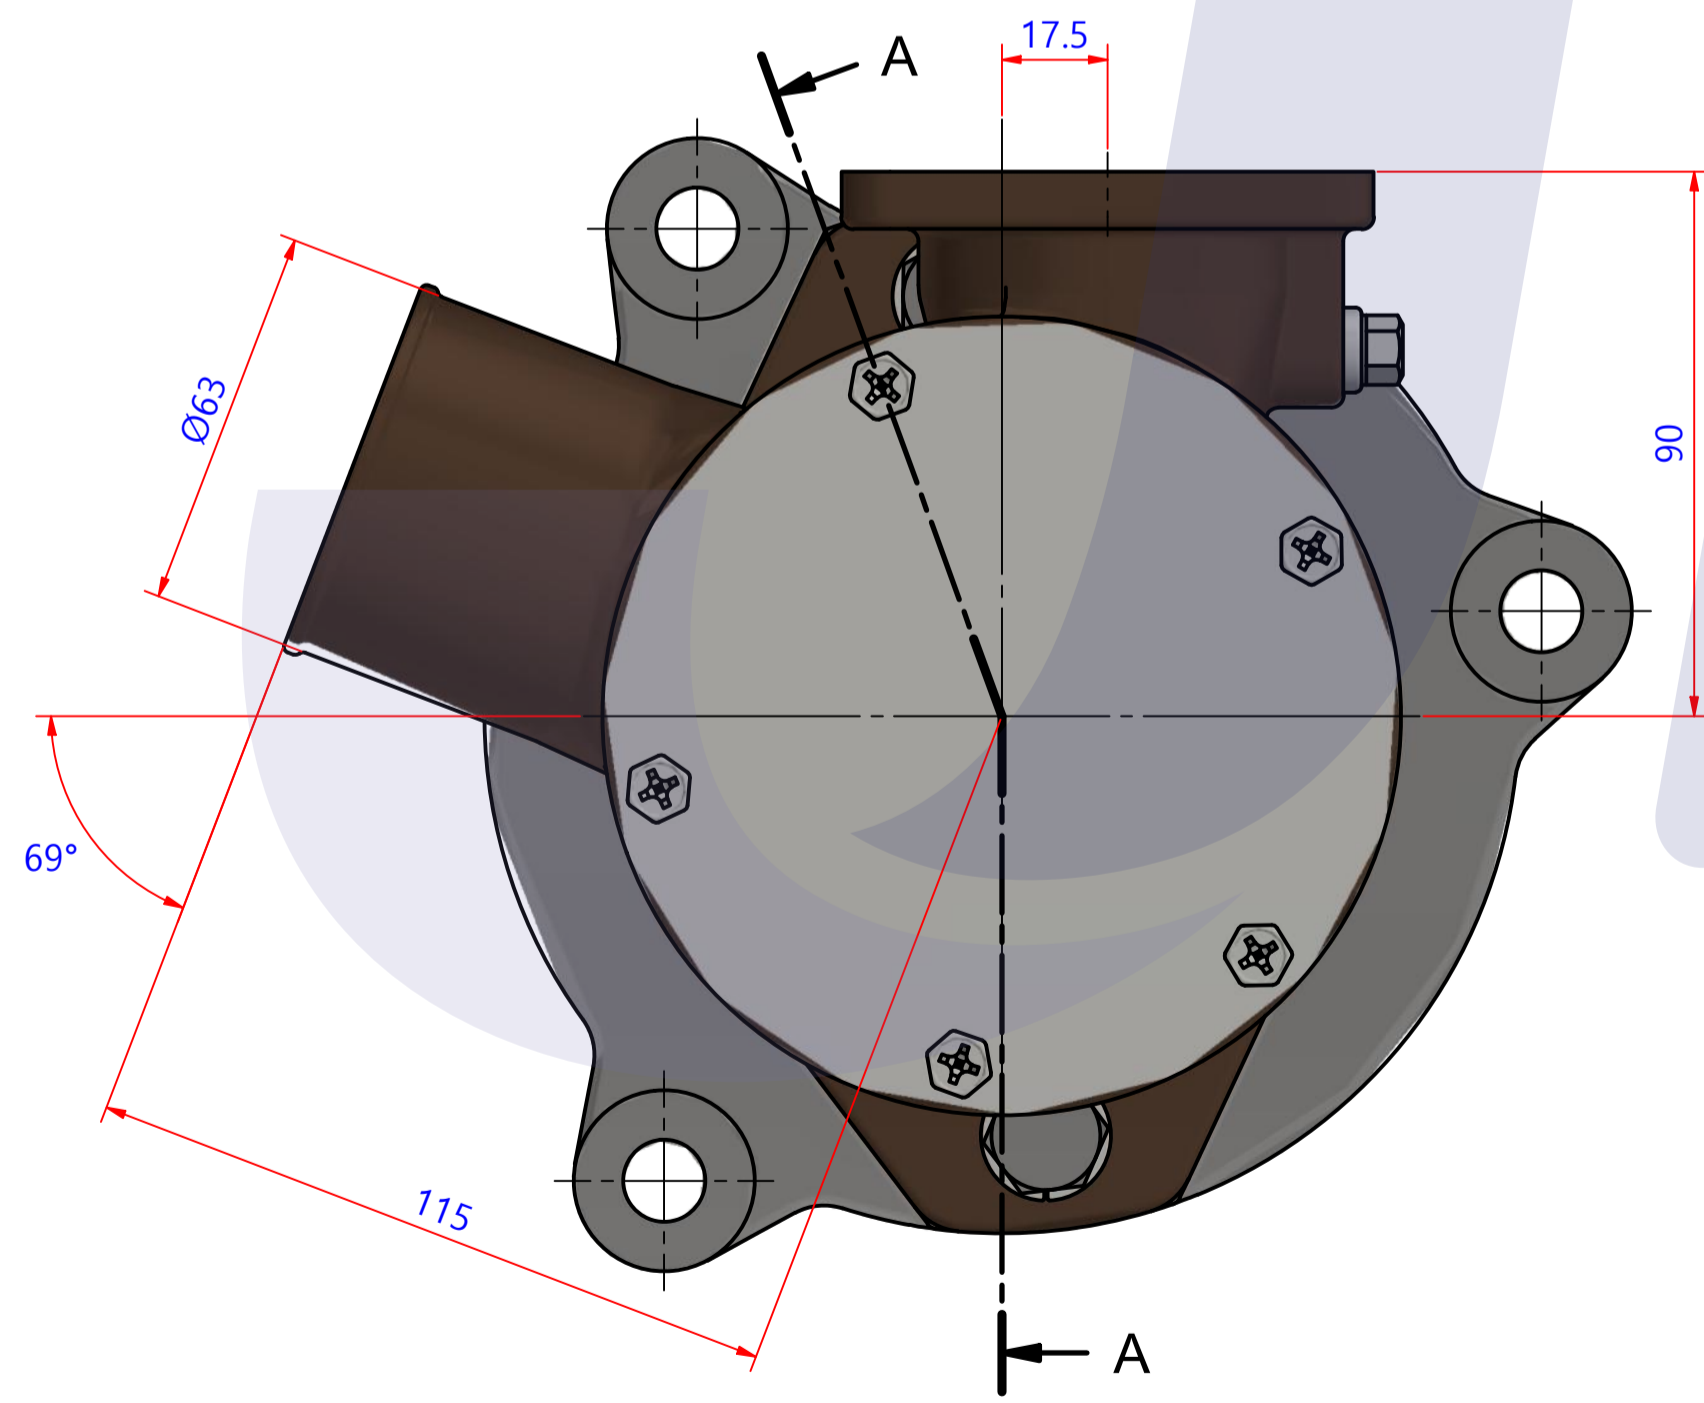

부품 리스트					
항목	수량	부품번호	주제	재질	설명
1	1	PUA0129	PUMP ASSY		JPR-VP0110DA

Drawing by	Checked by	Approved by - date	Model Name	Date	Scale
강 명진	Y.D. JEON		JPR-VP0110DA	2016-01-12	1 : 1
			PUMP ASSY		
PART NUMBER		Edition	Sheet		
PUA0129(0)		0	A1		

품 번	PUA0129
품 명	JPR-VP0110DA

A: MAJOR KIT B: MINOR KIT C: CAM SET D: M-SEAL SET E: IMPELLER KIT

No.	QTY	PART NUMBER	PART NAME	A (JSK0105)	B (JSM0085)	C (CAMSET0038)	D (MCSSET0003)	E (JIKJMP036)
1	1	BER0059	BEARING	X				
2	1	BOL0003	SCREW	X	X	X		
3	2	BOL0064	SPRING WASHER	X				
4	5	BOL0081	HEX BOLT	X	X			
5	1	BOL0160	NUT	X				
6	1	BOL0161	SPRING WASHER	X				
7	2	BOL0175	HEX BOLT	X				
8	1	CAM0038	CAM	X	X	X		
9	1	COV0037	COVER	X	X			
10	1	GEA0021	GEAR					
11	1	8000-01	RUBBER IMPELLER	X	X			X
12	1	MCS0004	CARBON	X	X		X	
13	1	MCS0009	CERAMIC	X	X		X	
14	1	NIP0014	PLUG	X				
15	1	ORG0002	O-RING	X	X	X		
16	2	ORG0059	O-RING	X	X			X
17	1	ORG0070	O-RING	X				
18	1	PBC0210	PUMP ADAPTER					
19	1	PBC0214	PUMP CASING					
20	1	PIN0005	PIN	X				
21	1	RET0051	RETAINER	X				
22	1	SHA0122	SHAFT	X				
23	1	SLI0003	SLINGER	X				
24	1	SNP0005	SNAP-RING	X				
25	1	SNP0014	SNAP-RING	X				
26	1	SPC0012	SHIM	X	X			
27	1	WER0018	WEAR PLATE	X	X			

PART LIST					
No.	QTY	PART NUMBER	PART NAME	MAT	DESCRIPTION
1	1	PUA0129	PUMP ASSY		JPR-VP0110DA

Drawing by	Checked by	Approved by - date	Model Name	Date	Scale
강 명진	Y.D. JEON		JPR-VP0110DA	2016-02-18	1 : 1
			PUMP PART'S VIEW		
			PART NUMBER	Edition	Sheet
			PUA0129(0)	0	A2