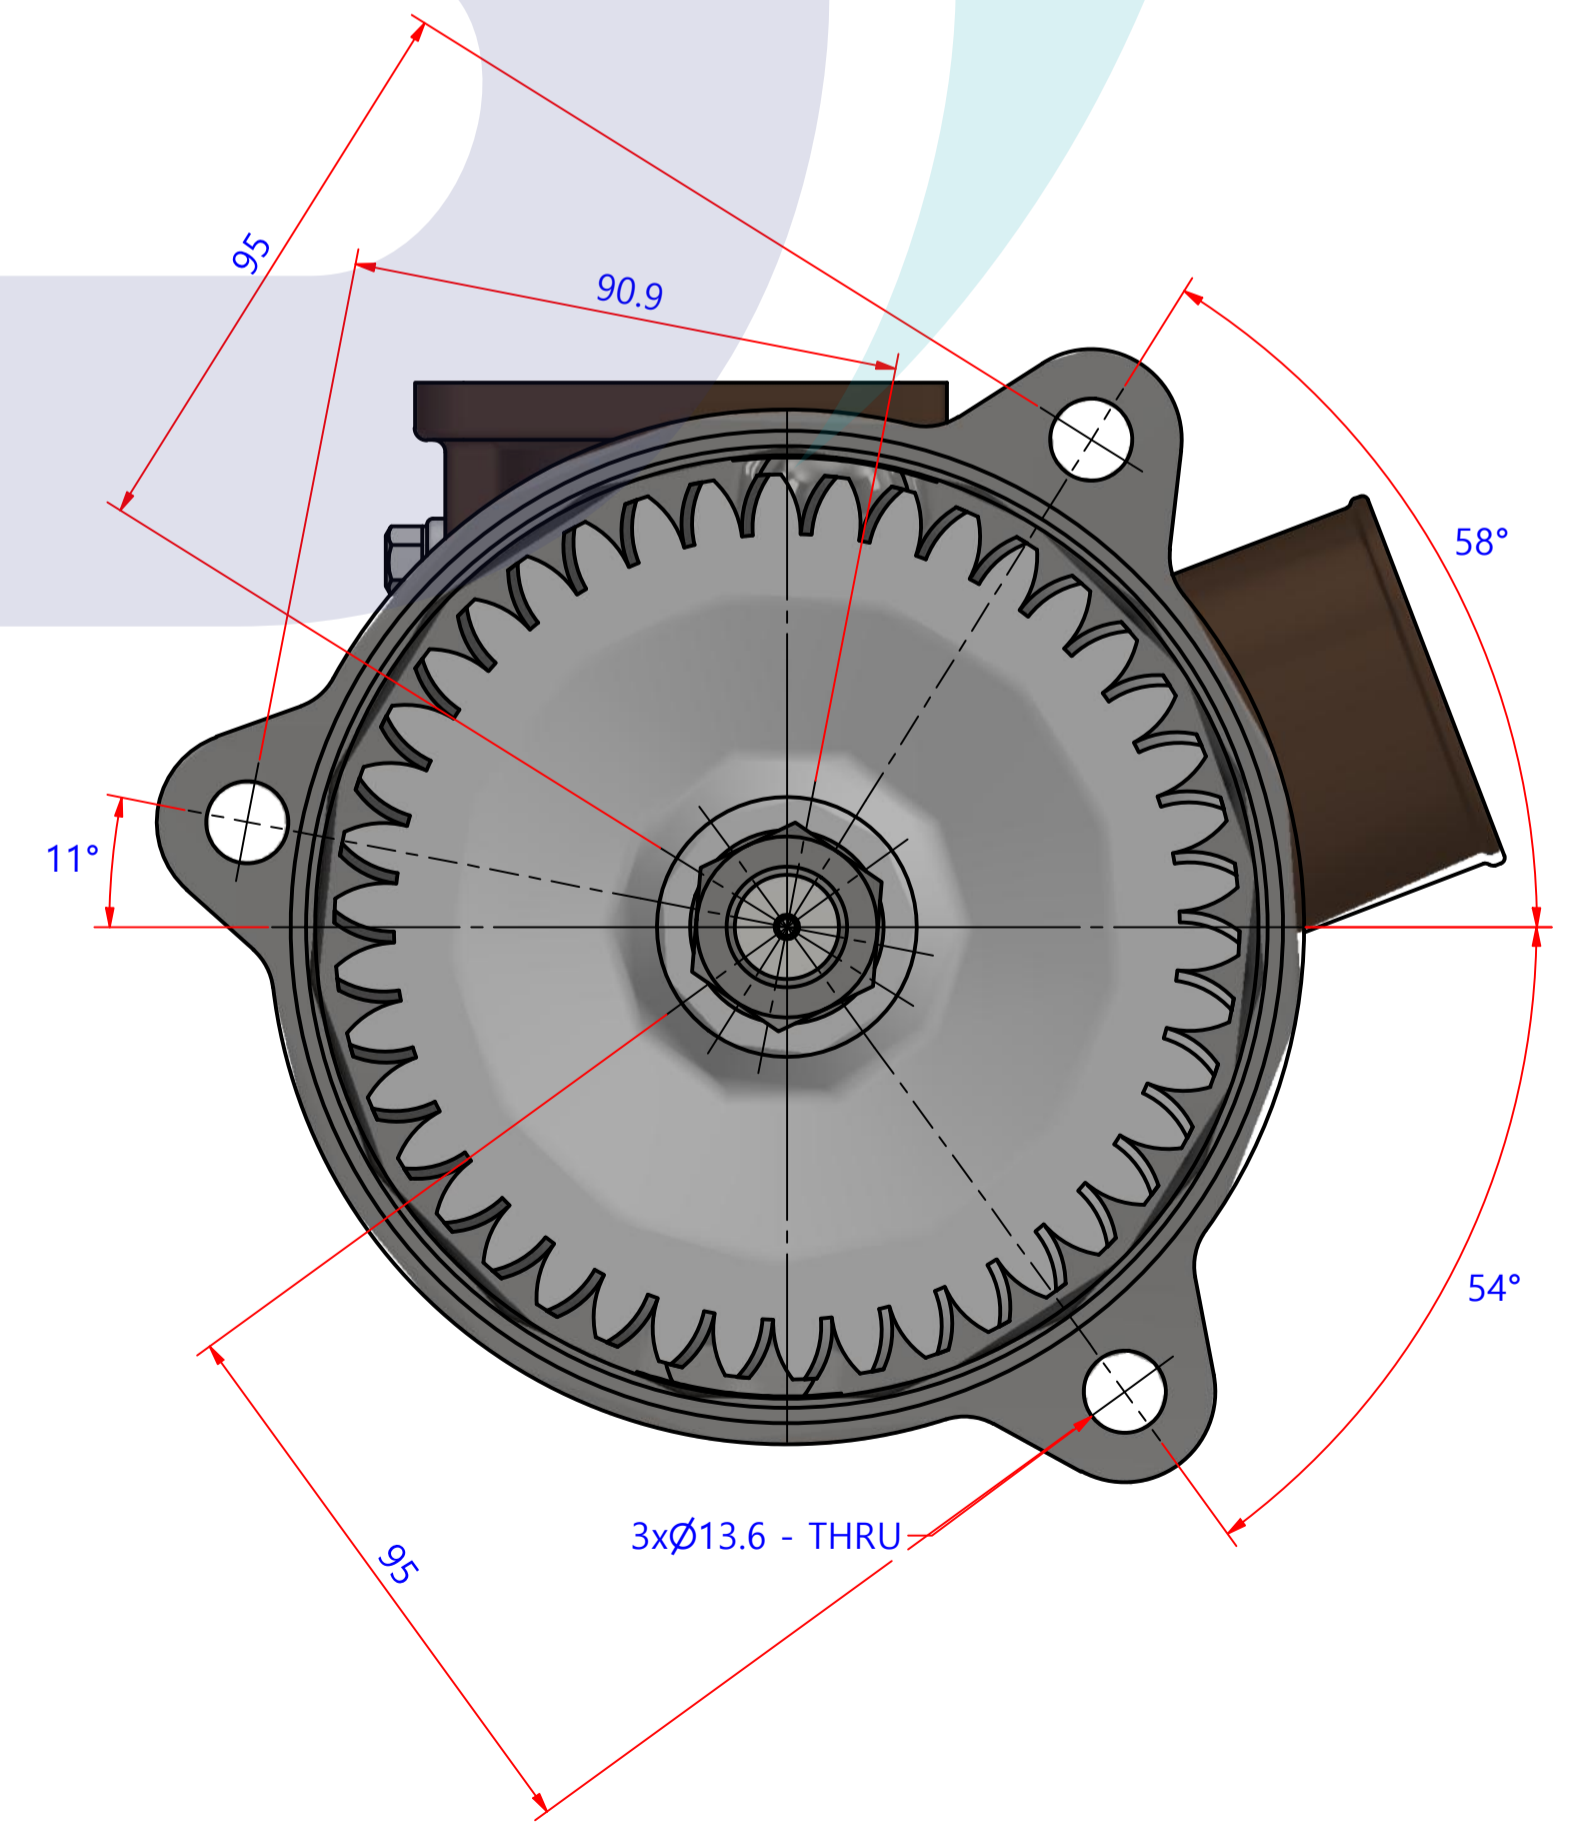

부품 리스트					
항목	수량	부품번호	주제	재질	설명
1	1	PUA0129	PUMP ASSY		JPR-VP0110DA

Drawing by	Checked by	Approved by - date	Model Name	Date	Scale
강 명진	Y.D. JEON		JPR-VP0110DA	2016-01-12	1 : 1
			PUMP ASSY		
PART NUMBER		Edition	Sheet		
PUA0129(0)		0	A1		

품 번	PUA0129
품 명	JPR-VP0110DA

A: MAJOR KIT B: MINOR KIT C: CAM SET D: M-SEAL SET E: IMPELLER KIT

No.	QTY	PART NUMBER	PART NAME	A (JSK0105)	B (JSM0085)	C (CAMSET0038)	D (MCSSET0003)	E (JIKJMP036)
1	1	BER0059	BEARING	X				
2	1	BOL0003	SCREW	X	X	X		
3	2	BOL0064	SPRING WASHER	X				
4	5	BOL0081	HEX BOLT	X	X			
5	1	BOL0160	NUT	X				
6	1	BOL0161	SPRING WASHER	X				
7	2	BOL0175	HEX BOLT	X				
8	1	CAM0038	CAM	X	X	X		
9	1	COV0037	COVER	X	X			
10	1	GEA0021	GEAR					
11	1	8000-01	RUBBER IMPELLER	X	X			X
12	1	MCS0004	CARBON	X	X		X	
13	1	MCS0009	CERAMIC	X	X		X	
14	1	NIP0014	PLUG	X				
15	1	ORG0002	O-RING	X	X	X		
16	2	ORG0059	O-RING	X	X			X
17	1	ORG0070	O-RING	X				
18	1	PBC0210	PUMP ADAPTER					
19	1	PBC0214	PUMP CASING					
20	1	PIN0005	PIN	X				
21	1	RET0051	RETAINER	X				
22	1	SHA0122	SHAFT	X				
23	1	SLI0003	SLINGER	X				
24	1	SNP0005	SNAP-RING	X				
25	1	SNP0014	SNAP-RING	X				
26	1	SPC0012	SHIM	X	X			
27	1	WER0018	WEAR PLATE	X	X			

PART LIST					
No.	QTY	PART NUMBER	PART NAME	MAT	DESCRIPTION
1	1	PUA0129	PUMP ASSY		JPR-VP0110DA

Drawing by	Checked by	Approved by - date	Model Name	Date	Scale
강 명진	Y.D. JEON		JPR-VP0110DA	2016-02-18	1 : 1
			PUMP PART'S VIEW		
			PART NUMBER	Edition	Sheet
			PUA0129(0)	0	A2