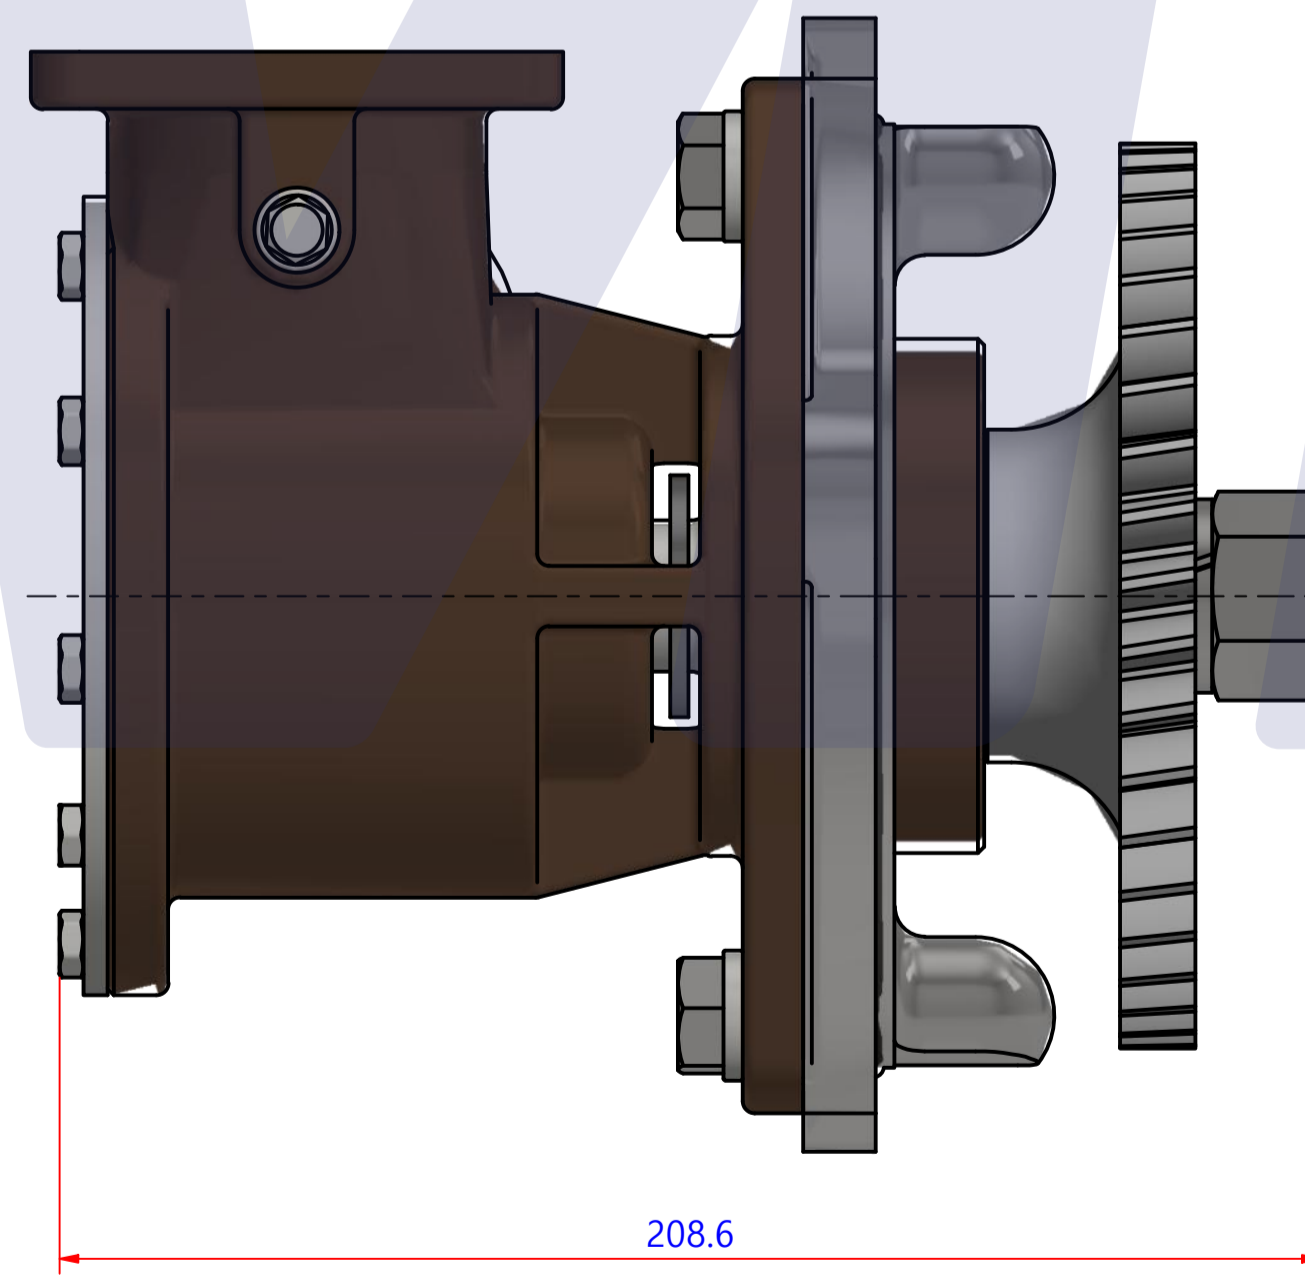

부품 리스트					
항목	수량	부품번호	주제	재질	설명
1	1	PUA0129	PUMP ASSY		JPR-VP0110DA

Drawing by	Checked by	Approved by - date	Model Name	Date	Scale
강 명진	Y.D. JEON		JPR-VP0110DA	2016-01-12	1 : 1
			PUMP ASSY		
PART NUMBER		Edition	Sheet		
PUA0129(0)		0	A1		

품 번	PUA0129
품 명	JPR-VP0110DA

A: MAJOR KIT B: MINOR KIT C: CAM SET D: M-SEAL SET E: IMPELLER KIT

No.	QTY	PART NUMBER	PART NAME	A (JSK0105)	B (JSM0085)	C (CAMSET0038)	D (MCSSET0003)	E (JIKJMP036)
1	1	BER0059	BEARING	X				
2	1	BOL0003	SCREW	X	X	X		
3	2	BOL0064	SPRING WASHER	X				
4	5	BOL0081	HEX BOLT	X	X			
5	1	BOL0160	NUT	X				
6	1	BOL0161	SPRING WASHER	X				
7	2	BOL0175	HEX BOLT	X				
8	1	CAM0038	CAM	X	X	X		
9	1	COV0037	COVER	X	X			
10	1	GEA0021	GEAR					
11	1	8000-01	RUBBER IMPELLER	X	X			X
12	1	MCS0004	CARBON	X	X		X	
13	1	MCS0009	CERAMIC	X	X		X	
14	1	NIP0014	PLUG	X				
15	1	ORG0002	O-RING	X	X	X		
16	2	ORG0059	O-RING	X	X			X
17	1	ORG0070	O-RING	X				
18	1	PBC0210	PUMP ADAPTER					
19	1	PBC0214	PUMP CASING					
20	1	PIN0005	PIN	X				
21	1	RET0051	RETAINER	X				
22	1	SHA0122	SHAFT	X				
23	1	SLI0003	SLINGER	X				
24	1	SNP0005	SNAP-RING	X				
25	1	SNP0014	SNAP-RING	X				
26	1	SPC0012	SHIM	X	X			
27	1	WER0018	WEAR PLATE	X	X			

PART LIST					
No.	QTY	PART NUMBER	PART NAME	MAT	DESCRIPTION
1	1	PUA0129	PUMP ASSY		JPR-VP0110DA

Drawing by	Checked by	Approved by - date	Model Name	Date	Scale
강 명진	Y.D. JEON		JPR-VP0110DA	2016-02-18	1 : 1
			PUMP PART'S VIEW		
			PART NUMBER	Edition	Sheet
			PUA0129(0)	0	A2