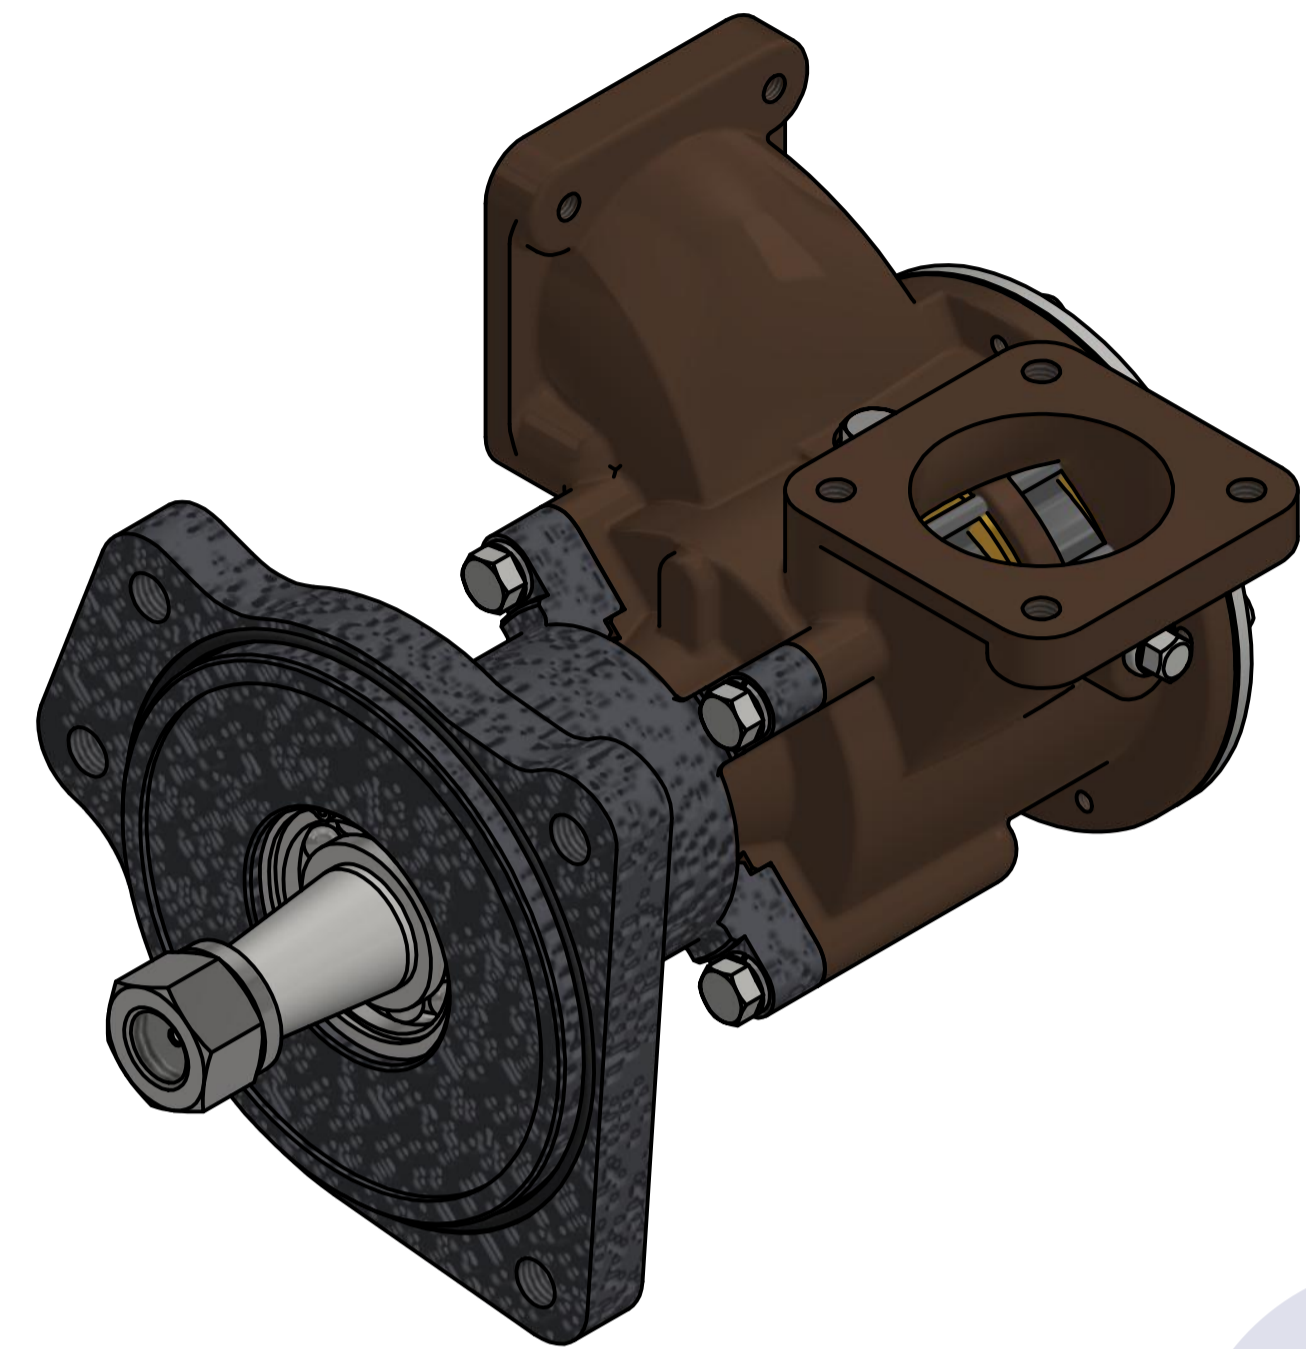

PART LIST					
No.	QTY	PART NUMBER	PART NAME	MAT	DESCRIPTION
1	1	PUA0123	PUMP ASSY		JPR-VP0120D

Drawing by	Checked by	Approved by - date	Model Name	Date	Scale
강 명진	Y.D. JEON		JPR-VP0120D	2015-07-22	1 : 1
			PUMP ASSY"		
PART NUMBER		Edition	Sheet		
PUA0123(0)		0	A1		

품 번	PUA0123
품 명	JPR-VP0120D

A: MAJOR KIT B: MINOR KIT C: CAM SET D: M-SEAL SET E: IMPELLER KIT

No.	QTY	PART NUMBER	PART NAME	A (JSK0095)	B (JSM0076)	C (CAMSET0028)	D (MCSSET0003)	E (JIKJMP047)
1	2	BER0005	BEARING	X				
2	4	BOL0016	HEX BOLT	X				
3	1	BOL0031	BRONZE WASHER	X	X	X		
4	4	BOL0036	SPRING WASHER	X				
5	5	BOL0081	HEX BOLT	X	X			
6	1	BOL0137	HEX BOLT	X	X	X		
7	1	BOL0161	SPRING WASHER	X				
8	1	BOL0167	HEX NUT	X				
9	1	CAM0028	CAM	X	X	X		
10	1	COV0037	COVER	X	X			
11	1	8326-01	RUBBER IMPELLER	X	X			X
12	1	MCS0004	CARBON	X	X		X	
13	1	MCS0009	CERAMIC	X	X		X	
14	1	NIP0014	PLUG	X				
15	1	ORG0059	O-RING	X	X			X
16	1	ORG0063	O-RING	X				
17	1	PBC0202	PUMP CASING / IMP					
18	1	PBC0203	PUMP CASING / BER					
19	1	PIN0005	PIN	X				
20	1	RET001301	RETAINER	X				
21	1	SHA0114	SHAFT	X				
22	1	SLI0003	SLINGER	X				
23	1	SNP0013	SNAP-RING	X				
24	1	SPC0012	SHIM	X	X			
25	1	WER0018	WEAR PLATE	X	X			

PART LIST					
No.	QTY	PART NUMBER	PART NAME	MAT	DESCRIPTION
1	1	PUA0123	PUMP ASSY		JPR-VP0120D

Drawing by	Checked by	Approved by - date	Model Name	Date	Scale
강 명진	Y.D. JEON		JPR-VP0120D	2015-09-30	1 : 1
			PUMP PART'S VIEW		
			PART NUMBER	Edition	Sheet
			PUA0123(0)	0	A2