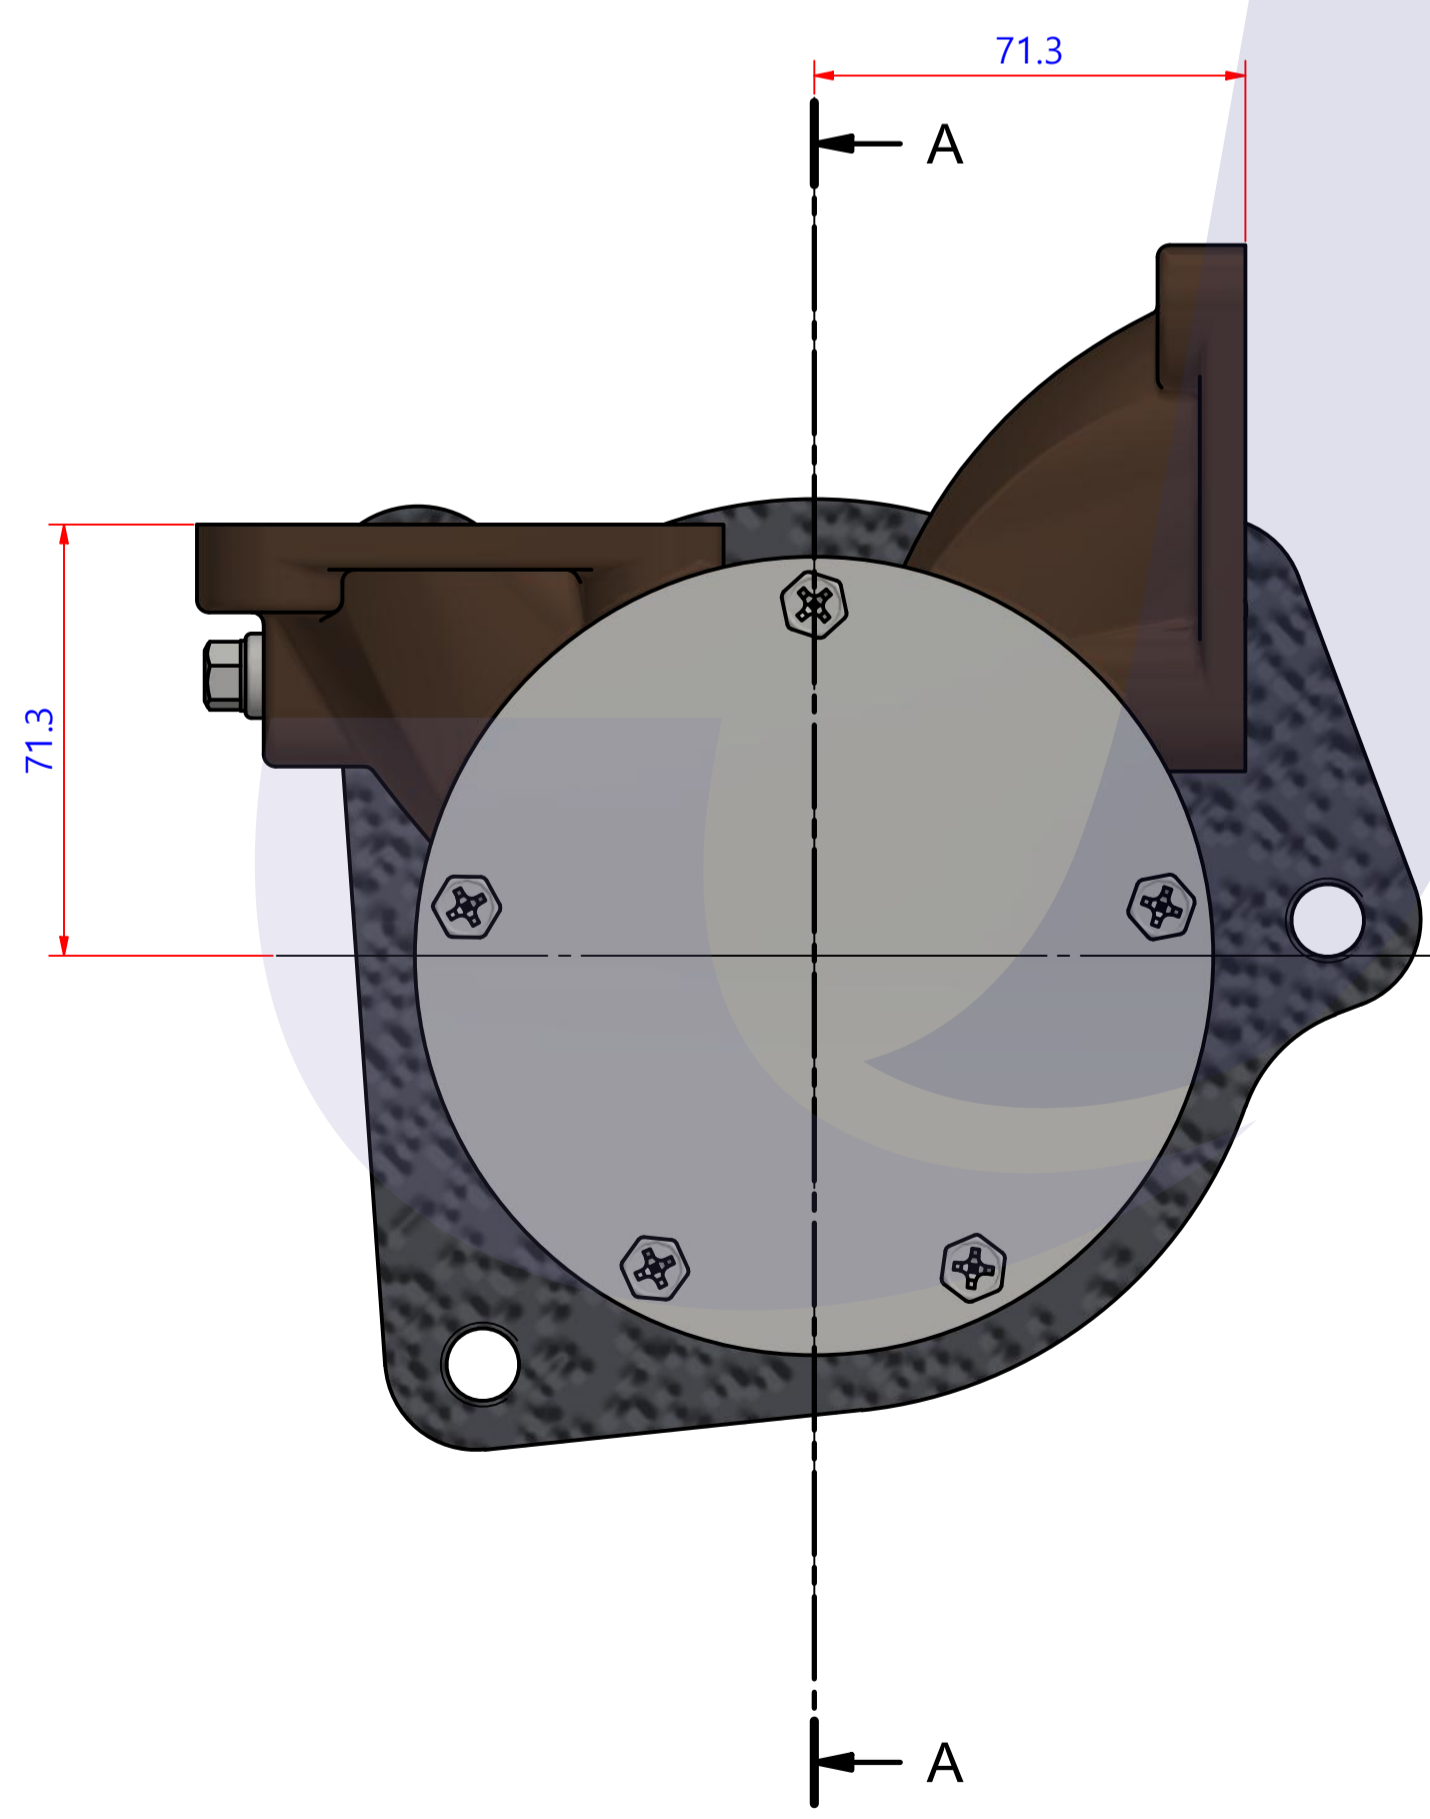

PART LIST					
No.	QTY	PART NUMBER	PART NAME	MAT	DESCRIPTION
1	1	PUA0123	PUMP ASSY		JPR-VP0120D

Drawing by	Checked by	Approved by - date	Model Name	Date	Scale
강 명진	Y.D. JEON		JPR-VP0120D	2015-07-22	1 : 1
			PUMP ASSY"		
PART NUMBER		Edition	Sheet		
PUA0123(0)		0	A1		

품 번	PUA0123
품 명	JPR-VP0120D

A: MAJOR KIT B: MINOR KIT C: CAM SET D: M-SEAL SET E: IMPELLER KIT

No.	QTY	PART NUMBER	PART NAME	A (JSK0095)	B (JSM0076)	C (CAMSET0028)	D (MCSSET0003)	E (JIKJMP047)
1	2	BER0005	BEARING	X				
2	4	BOL0016	HEX BOLT	X				
3	1	BOL0031	BRONZE WASHER	X	X	X		
4	4	BOL0036	SPRING WASHER	X				
5	5	BOL0081	HEX BOLT	X	X			
6	1	BOL0137	HEX BOLT	X	X	X		
7	1	BOL0161	SPRING WASHER	X				
8	1	BOL0167	HEX NUT	X				
9	1	CAM0028	CAM	X	X	X		
10	1	COV0037	COVER	X	X			
11	1	8326-01	RUBBER IMPELLER	X	X			X
12	1	MCS0004	CARBON	X	X		X	
13	1	MCS0009	CERAMIC	X	X		X	
14	1	NIP0014	PLUG	X				
15	1	ORG0059	O-RING	X	X			X
16	1	ORG0063	O-RING	X				
17	1	PBC0202	PUMP CASING / IMP					
18	1	PBC0203	PUMP CASING / BER					
19	1	PIN0005	PIN	X				
20	1	RET001301	RETAINER	X				
21	1	SHA0114	SHAFT	X				
22	1	SLI0003	SLINGER	X				
23	1	SNP0013	SNAP-RING	X				
24	1	SPC0012	SHIM	X	X			
25	1	WER0018	WEAR PLATE	X	X			

PART LIST					
No.	QTY	PART NUMBER	PART NAME	MAT	DESCRIPTION
1	1	PUA0123	PUMP ASSY		JPR-VP0120D

Drawing by	Checked by	Approved by - date	Model Name	Date	Scale
강 명진	Y.D. JEON		JPR-VP0120D	2015-09-30	1 : 1
			PUMP PART'S VIEW		
			PART NUMBER	Edition	Sheet
			PUA0123(0)	0	A2