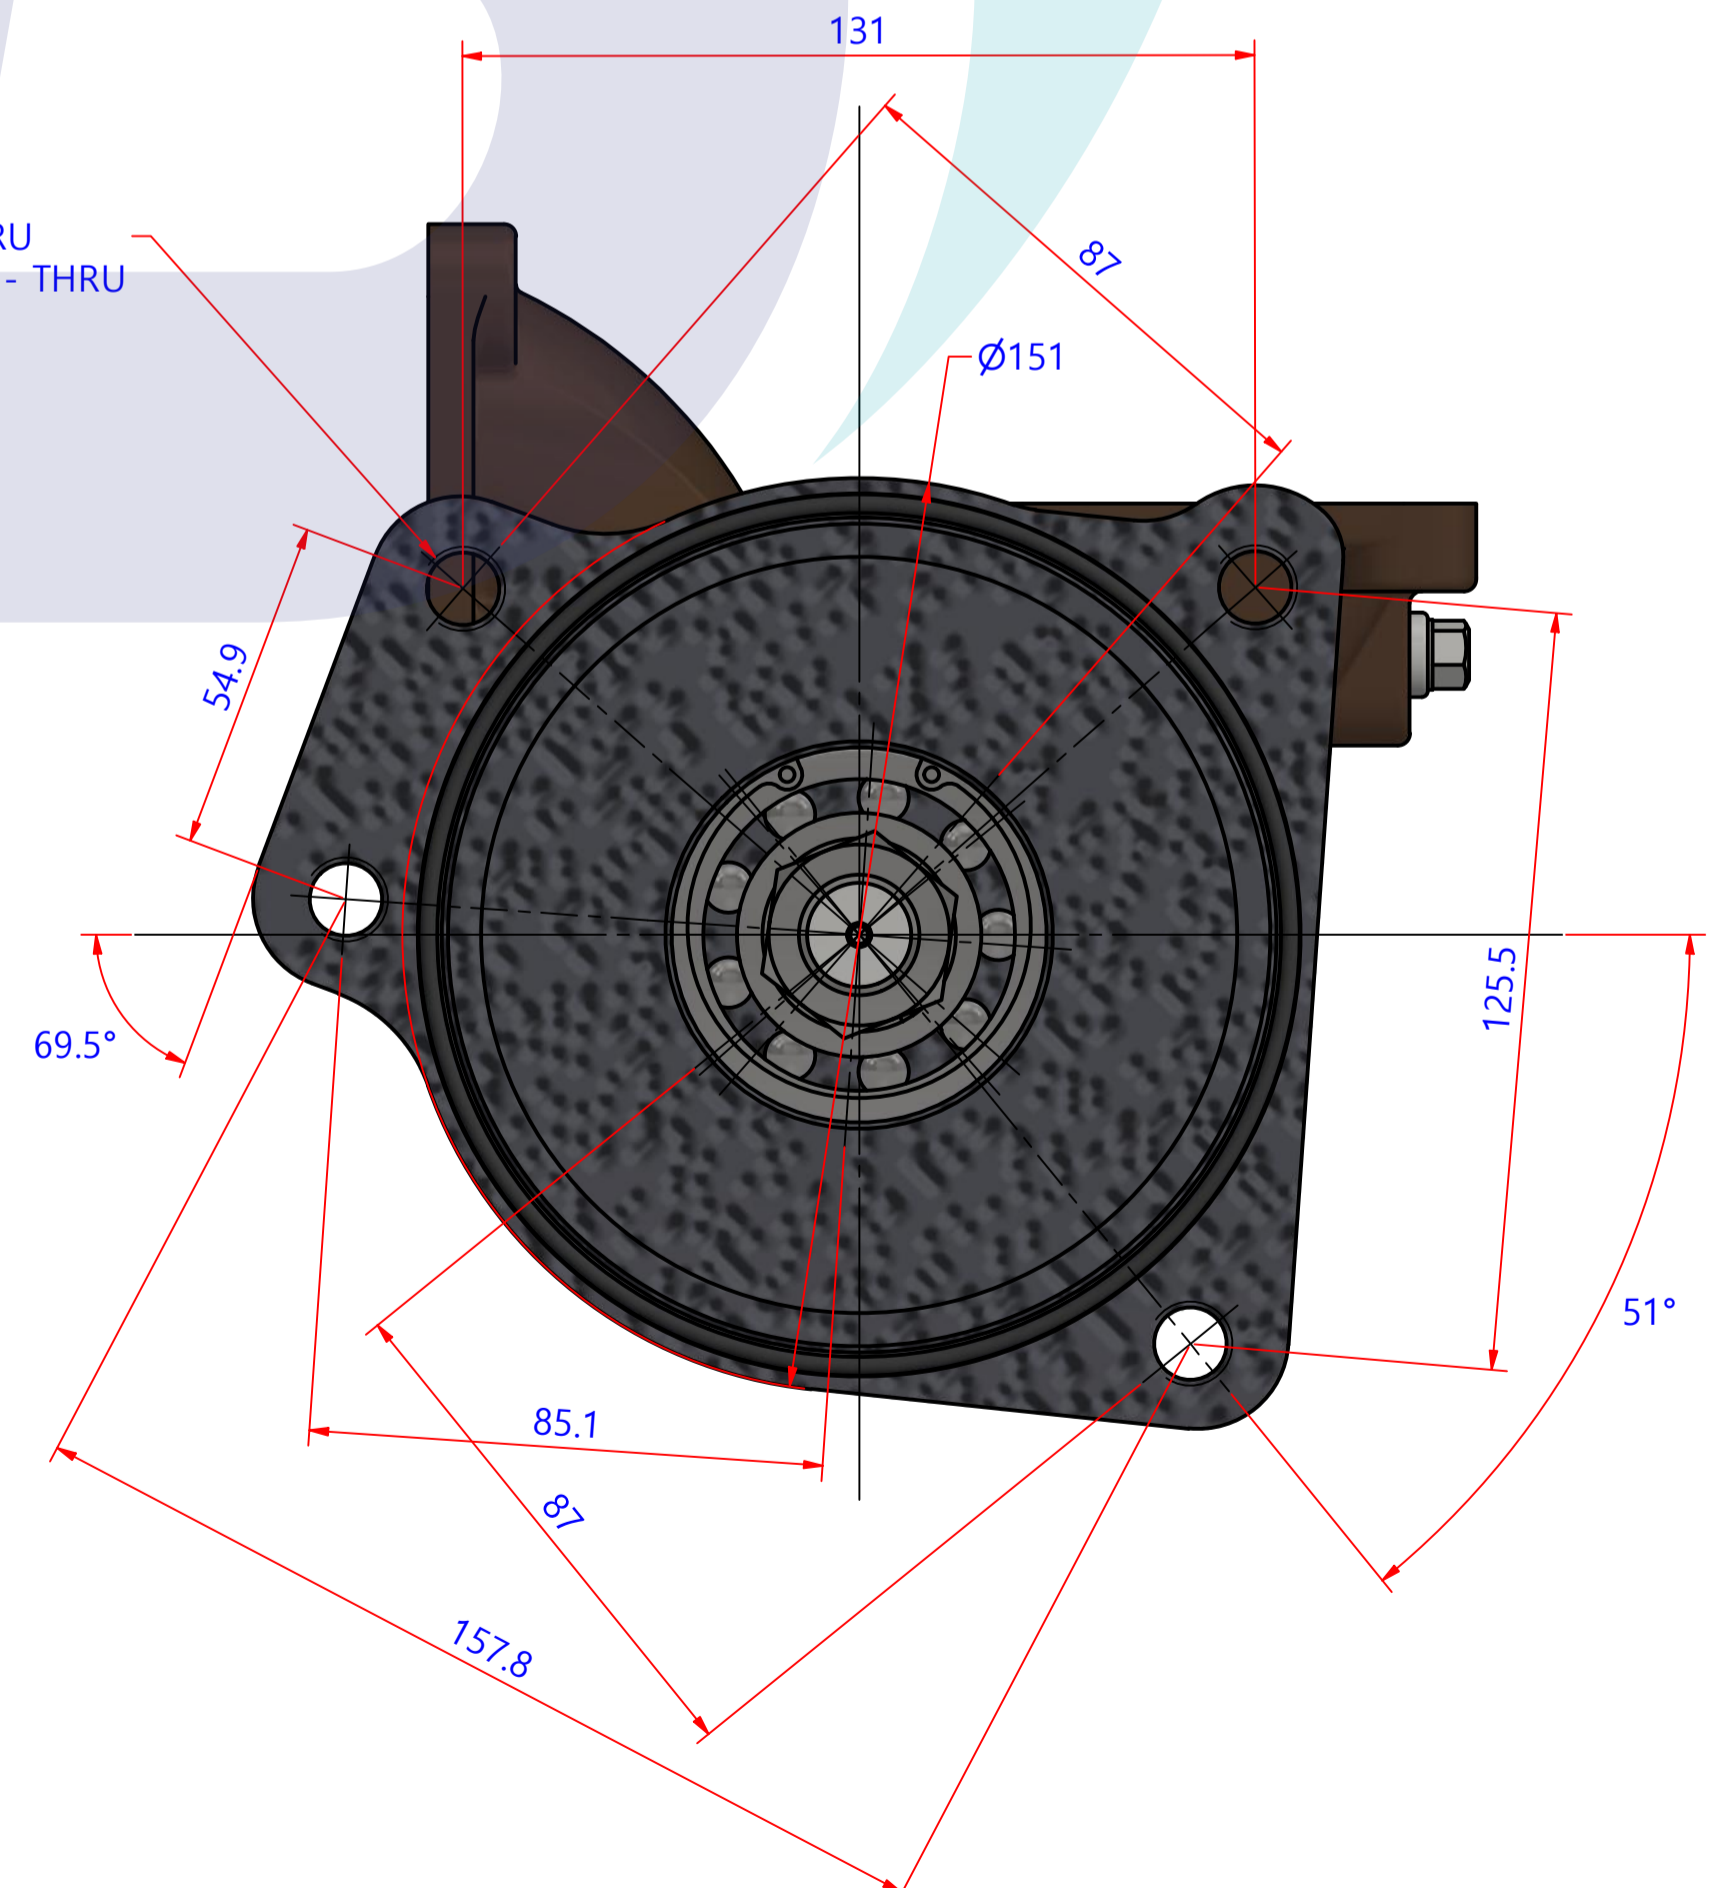

PART LIST					
No.	QTY	PART NUMBER	PART NAME	MAT	DESCRIPTION
1	1	PUA0123	PUMP ASSY		JPR-VP0120D

Drawing by	Checked by	Approved by - date	Model Name	Date	Scale
강 명진	Y.D. JEON		JPR-VP0120D	2015-07-22	1 : 1
			PUMP ASSY"		
PART NUMBER		Edition	Sheet		
PUA0123(0)		0	A1		

품 번	PUA0123
품 명	JPR-VP0120D

A: MAJOR KIT B: MINOR KIT C: CAM SET D: M-SEAL SET E: IMPELLER KIT

No.	QTY	PART NUMBER	PART NAME	A (JSK0095)	B (JSM0076)	C (CAMSET0028)	D (MCSSET0003)	E (JIKJMP047)
1	2	BER0005	BEARING	X				
2	4	BOL0016	HEX BOLT	X				
3	1	BOL0031	BRONZE WASHER	X	X	X		
4	4	BOL0036	SPRING WASHER	X				
5	5	BOL0081	HEX BOLT	X	X			
6	1	BOL0137	HEX BOLT	X	X	X		
7	1	BOL0161	SPRING WASHER	X				
8	1	BOL0167	HEX NUT	X				
9	1	CAM0028	CAM	X	X	X		
10	1	COV0037	COVER	X	X			
11	1	8326-01	RUBBER IMPELLER	X	X			X
12	1	MCS0004	CARBON	X	X		X	
13	1	MCS0009	CERAMIC	X	X		X	
14	1	NIP0014	PLUG	X				
15	1	ORG0059	O-RING	X	X			X
16	1	ORG0063	O-RING	X				
17	1	PBC0202	PUMP CASING / IMP					
18	1	PBC0203	PUMP CASING / BER					
19	1	PIN0005	PIN	X				
20	1	RET001301	RETAINER	X				
21	1	SHA0114	SHAFT	X				
22	1	SLI0003	SLINGER	X				
23	1	SNP0013	SNAP-RING	X				
24	1	SPC0012	SHIM	X	X			
25	1	WER0018	WEAR PLATE	X	X			

PART LIST					
No.	QTY	PART NUMBER	PART NAME	MAT	DESCRIPTION
1	1	PUA0123	PUMP ASSY		JPR-VP0120D

Drawing by	Checked by	Approved by - date	Model Name	Date	Scale
강 명진	Y.D. JEON		JPR-VP0120D	2015-09-30	1 : 1
			PUMP PART'S VIEW		
			PART NUMBER	Edition	Sheet
			PUA0123(0)	0	A2