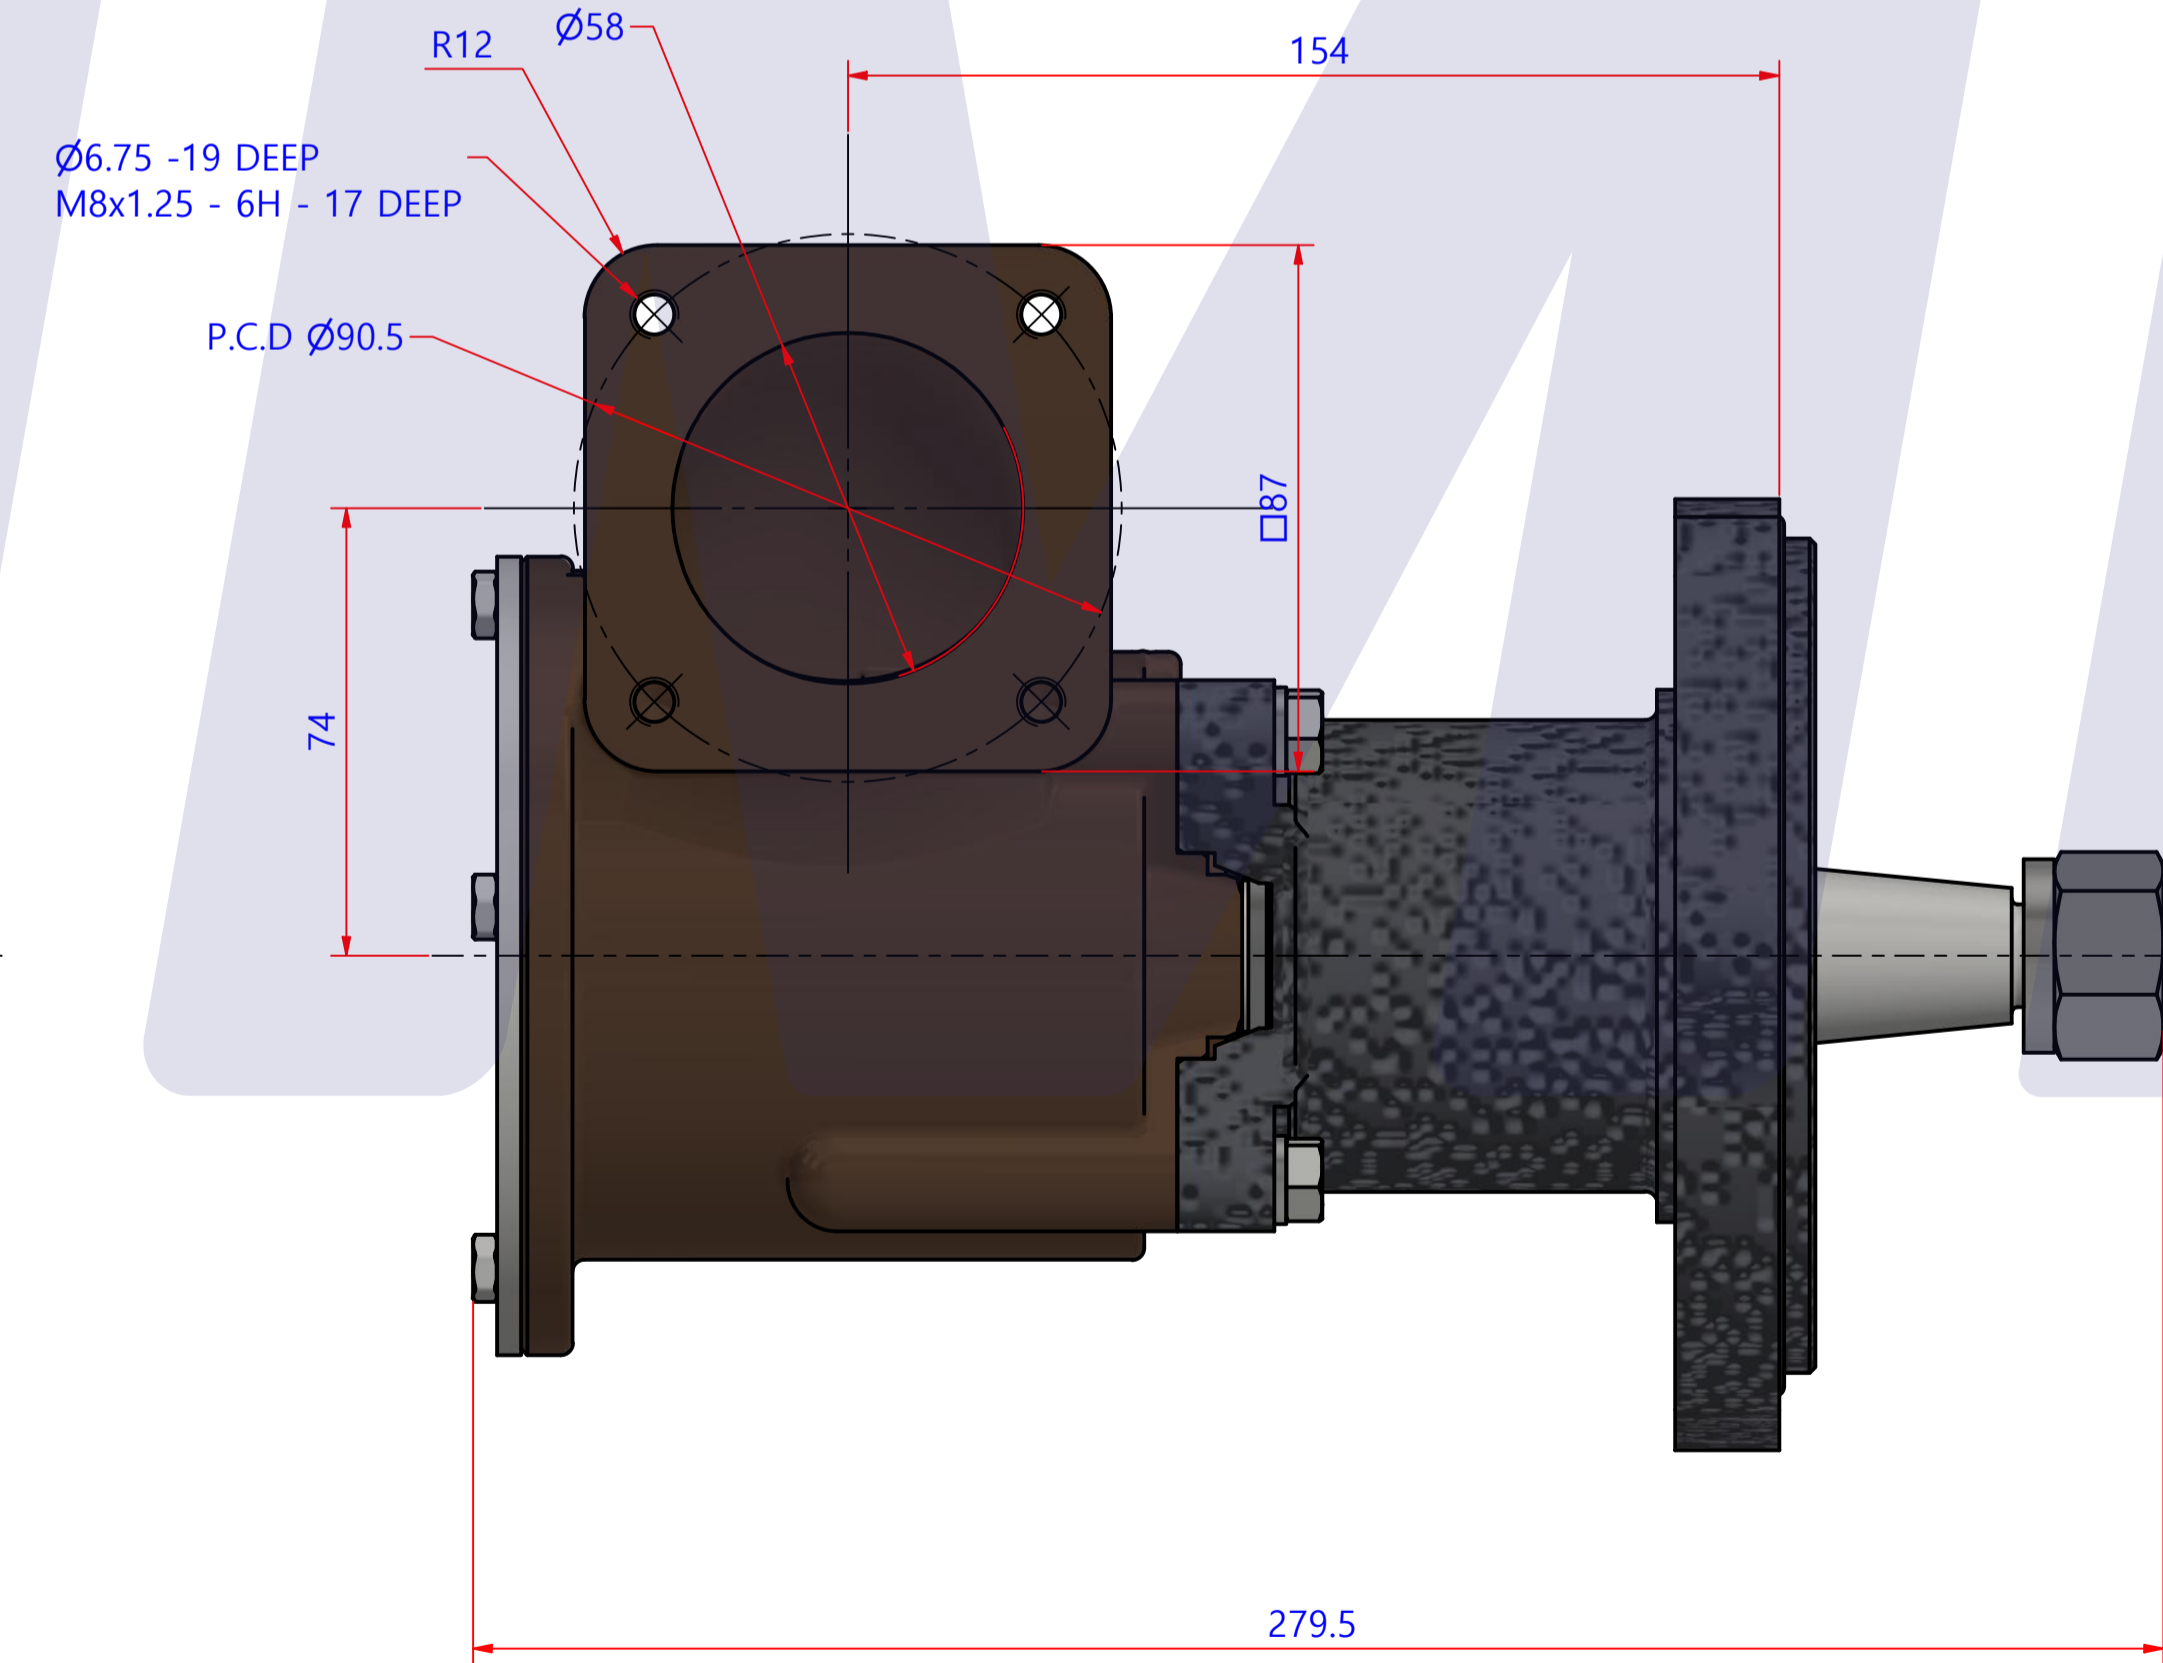

PART LIST					
No.	QTY	PART NUMBER	PART NAME	MAT	DESCRIPTION
1	1	PUA0123	PUMP ASSY		JPR-VP0120D

Drawing by	Checked by	Approved by - date	Model Name	Date	Scale
강 명진	Y.D. JEON		JPR-VP0120D	2015-07-22	1 : 1
			PUMP ASSY"		
PART NUMBER		Edition	Sheet		
PUA0123(0)		0	A1		

품 번	PUA0123
품 명	JPR-VP0120D

A: MAJOR KIT B: MINOR KIT C: CAM SET D: M-SEAL SET E: IMPELLER KIT

No.	QTY	PART NUMBER	PART NAME	A (JSK0095)	B (JSM0076)	C (CAMSET0028)	D (MCSSET0003)	E (JIKJMP047)
1	2	BER0005	BEARING	X				
2	4	BOL0016	HEX BOLT	X				
3	1	BOL0031	BRONZE WASHER	X	X	X		
4	4	BOL0036	SPRING WASHER	X				
5	5	BOL0081	HEX BOLT	X	X			
6	1	BOL0137	HEX BOLT	X	X	X		
7	1	BOL0161	SPRING WASHER	X				
8	1	BOL0167	HEX NUT	X				
9	1	CAM0028	CAM	X	X	X		
10	1	COV0037	COVER	X	X			
11	1	8326-01	RUBBER IMPELLER	X	X			X
12	1	MCS0004	CARBON	X	X		X	
13	1	MCS0009	CERAMIC	X	X		X	
14	1	NIP0014	PLUG	X				
15	1	ORG0059	O-RING	X	X			X
16	1	ORG0063	O-RING	X				
17	1	PBC0202	PUMP CASING / IMP					
18	1	PBC0203	PUMP CASING / BER					
19	1	PIN0005	PIN	X				
20	1	RET001301	RETAINER	X				
21	1	SHA0114	SHAFT	X				
22	1	SLI0003	SLINGER	X				
23	1	SNP0013	SNAP-RING	X				
24	1	SPC0012	SHIM	X	X			
25	1	WER0018	WEAR PLATE	X	X			

PART LIST					
No.	QTY	PART NUMBER	PART NAME	MAT	DESCRIPTION
1	1	PUA0123	PUMP ASSY		JPR-VP0120D

Drawing by	Checked by	Approved by - date	Model Name	Date	Scale
강 명진	Y.D. JEON		JPR-VP0120D	2015-09-30	1 : 1
			PUMP PART'S VIEW		
			PART NUMBER	Edition	Sheet
			PUA0123(0)	0	A2