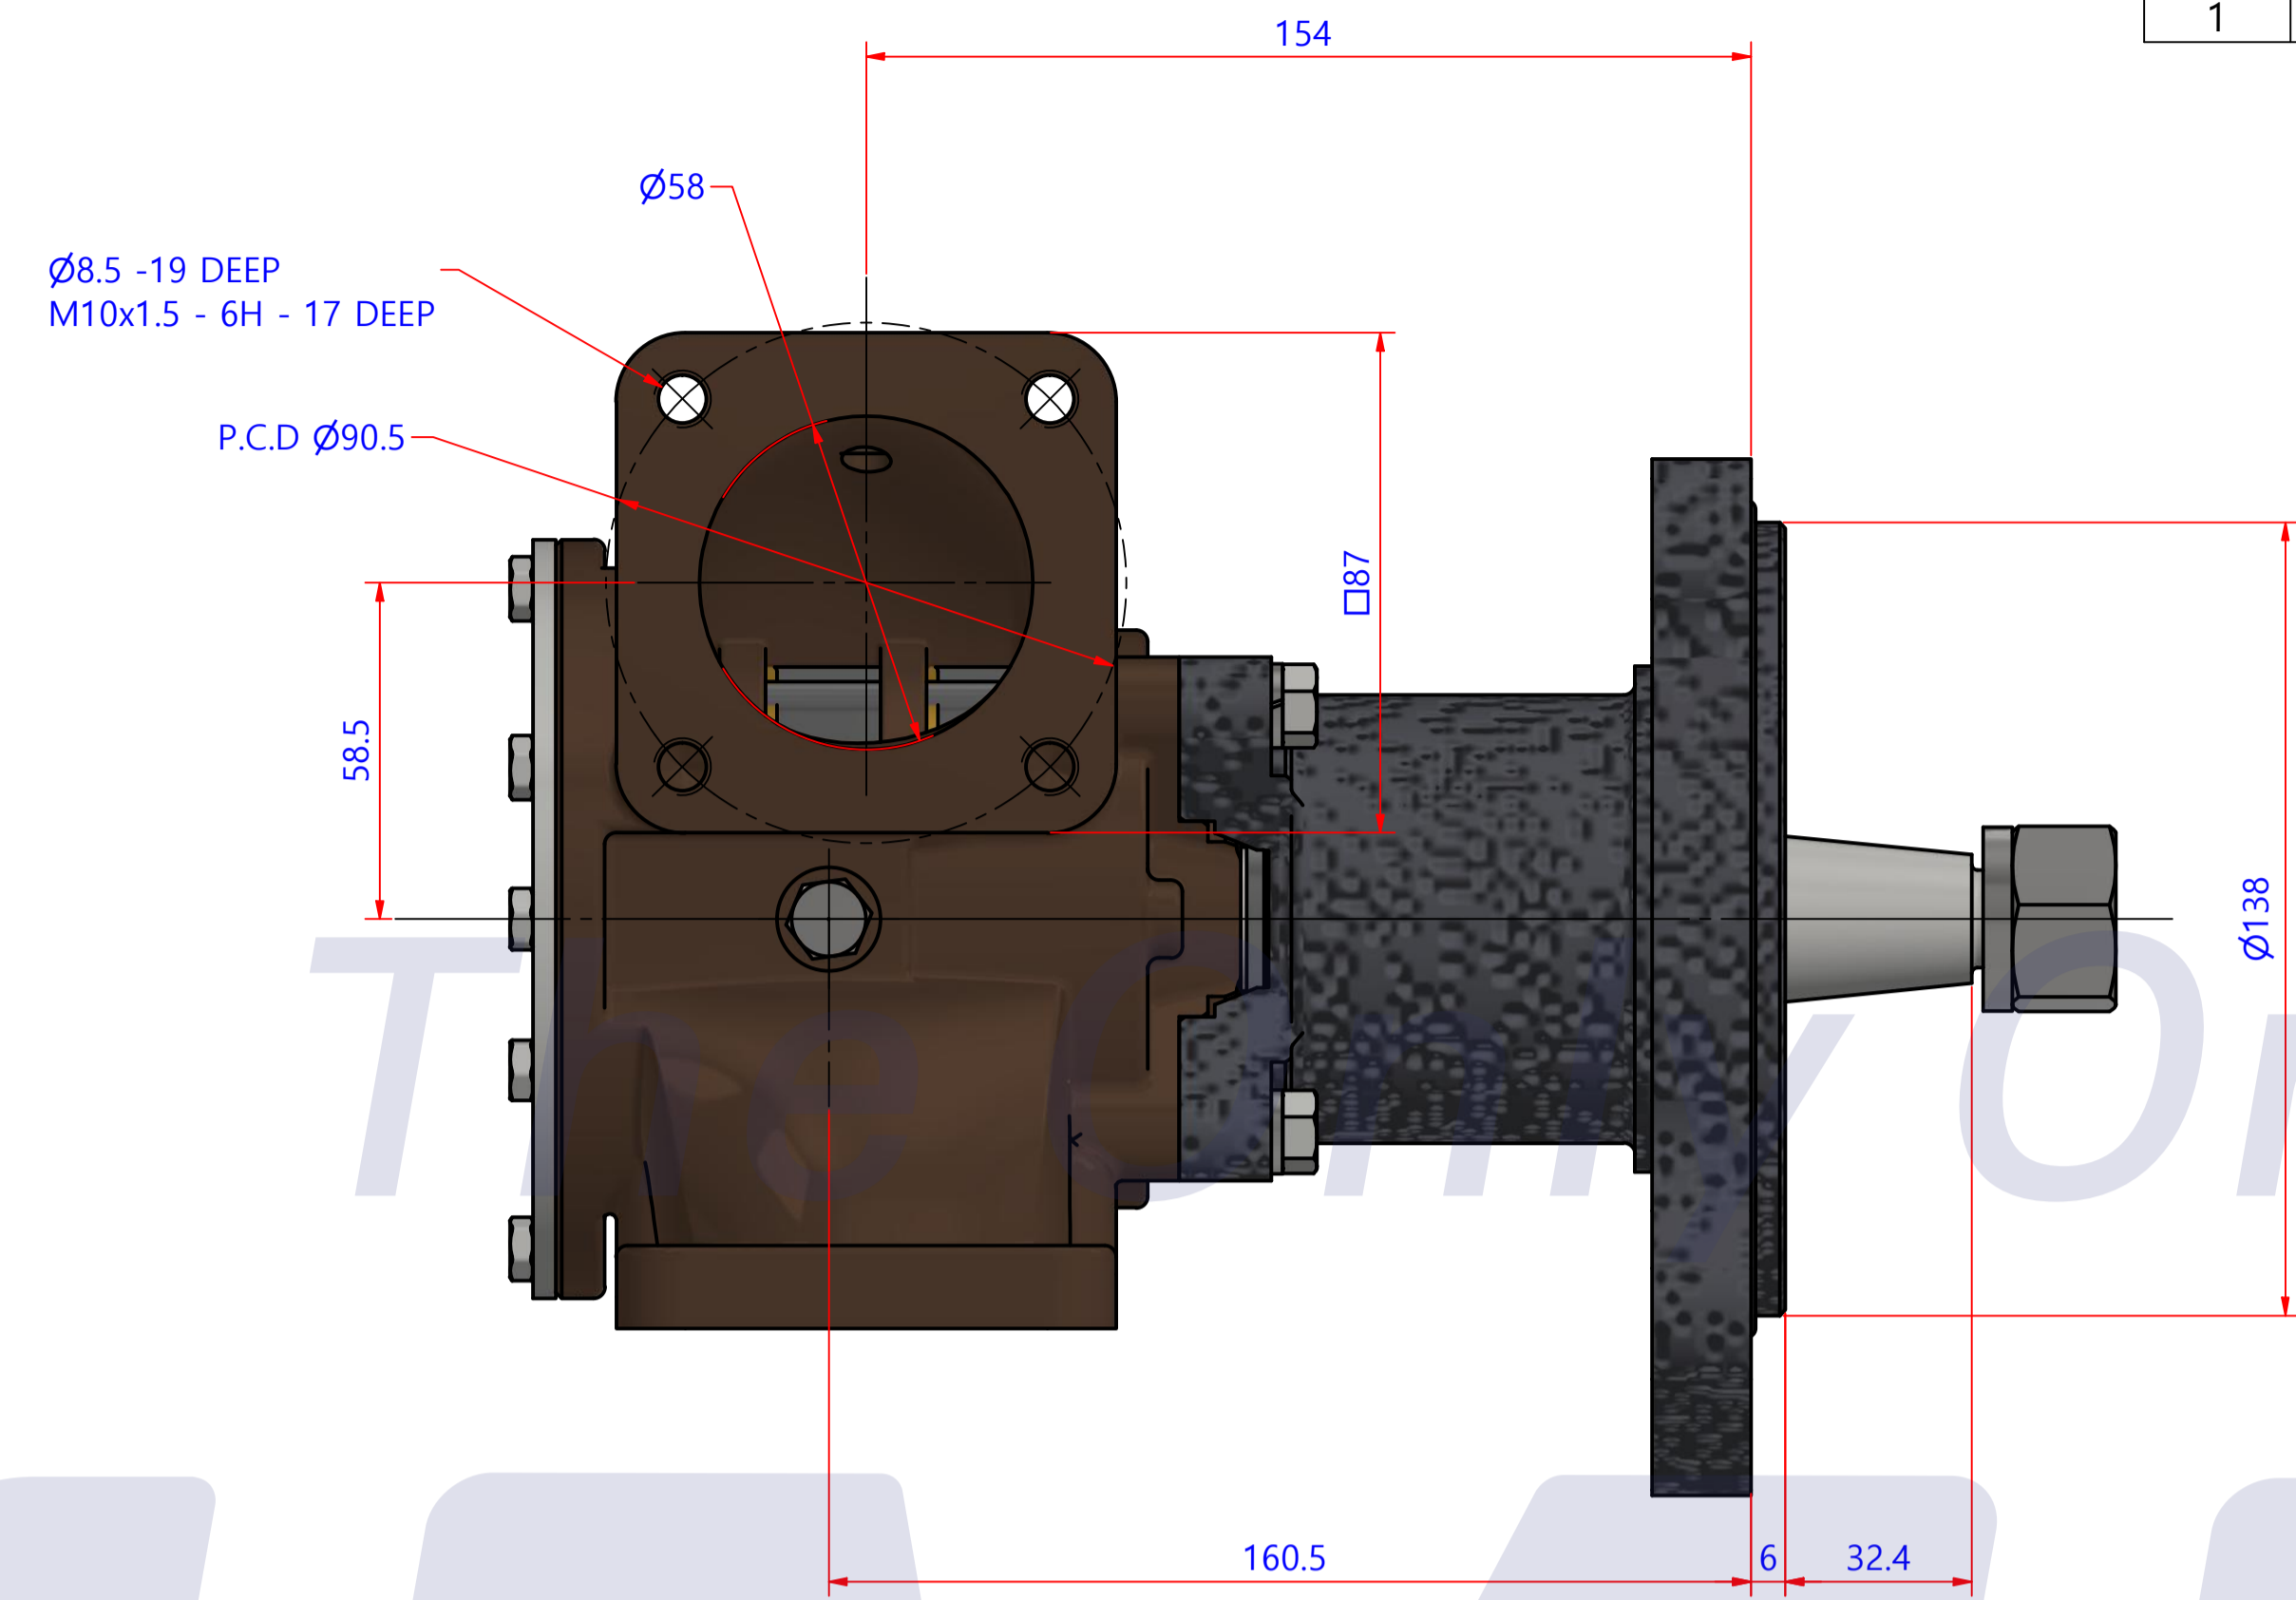

PART LIST					
No.	QTY	PART NUMBER	PART NAME	MAT	DESCRIPTION
1	1	PUA0123	PUMP ASSY		JPR-VP0120D

Drawing by	Checked by	Approved by - date	Model Name	Date	Scale
강 명진	Y.D. JEON		JPR-VP0120D	2015-07-22	1 : 1
			PUMP ASSY"		
PART NUMBER		Edition	Sheet		
PUA0123(0)		0	A1		

품 번	PUA0123
품 명	JPR-VP0120D

A: MAJOR KIT B: MINOR KIT C: CAM SET D: M-SEAL SET E: IMPELLER KIT

No.	QTY	PART NUMBER	PART NAME	A (JSK0095)	B (JSM0076)	C (CAMSET0028)	D (MCSSET0003)	E (JIKJMP047)
1	2	BER0005	BEARING	X				
2	4	BOL0016	HEX BOLT	X				
3	1	BOL0031	BRONZE WASHER	X	X	X		
4	4	BOL0036	SPRING WASHER	X				
5	5	BOL0081	HEX BOLT	X	X			
6	1	BOL0137	HEX BOLT	X	X	X		
7	1	BOL0161	SPRING WASHER	X				
8	1	BOL0167	HEX NUT	X				
9	1	CAM0028	CAM	X	X	X		
10	1	COV0037	COVER	X	X			
11	1	8326-01	RUBBER IMPELLER	X	X			X
12	1	MCS0004	CARBON	X	X		X	
13	1	MCS0009	CERAMIC	X	X		X	
14	1	NIP0014	PLUG	X				
15	1	ORG0059	O-RING	X	X			X
16	1	ORG0063	O-RING	X				
17	1	PBC0202	PUMP CASING / IMP					
18	1	PBC0203	PUMP CASING / BER					
19	1	PIN0005	PIN	X				
20	1	RET001301	RETAINER	X				
21	1	SHA0114	SHAFT	X				
22	1	SLI0003	SLINGER	X				
23	1	SNP0013	SNAP-RING	X				
24	1	SPC0012	SHIM	X	X			
25	1	WER0018	WEAR PLATE	X	X			

PART LIST					
No.	QTY	PART NUMBER	PART NAME	MAT	DESCRIPTION
1	1	PUA0123	PUMP ASSY		JPR-VP0120D

Drawing by	Checked by	Approved by - date	Model Name	Date	Scale
강 명진	Y.D. JEON		JPR-VP0120D	2015-09-30	1 : 1
			PUMP PART'S VIEW		
			PART NUMBER	Edition	Sheet
			PUA0123(0)	0	A2