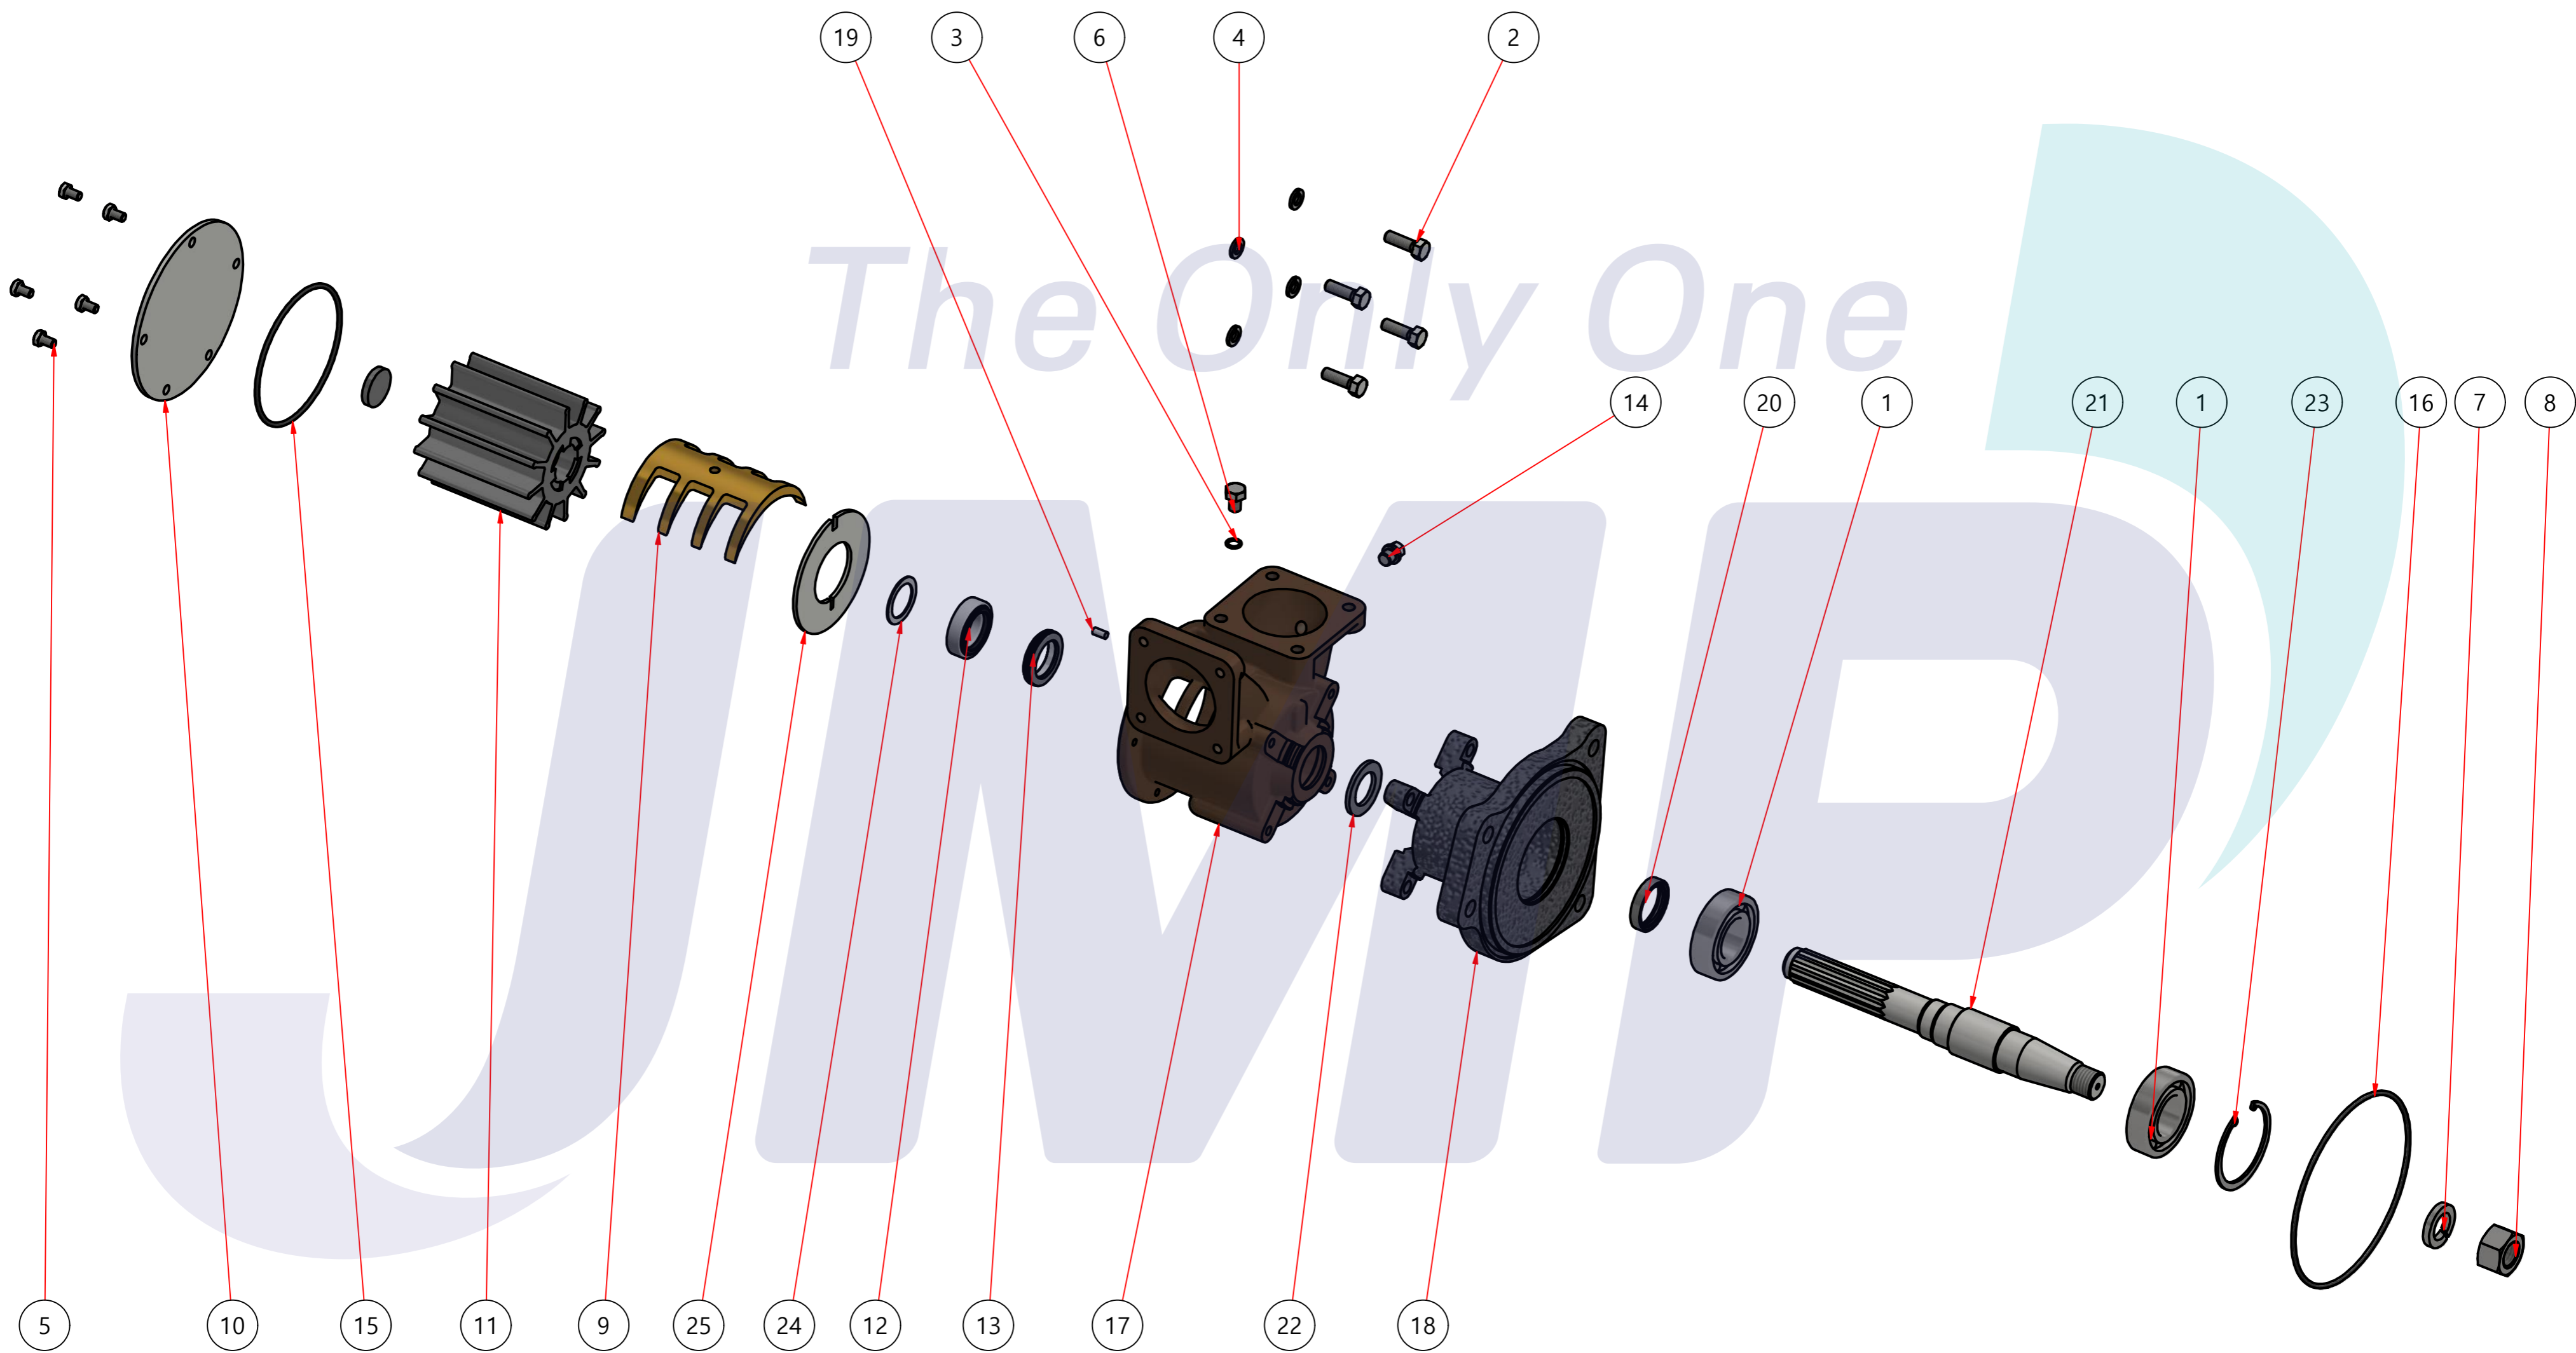

PART LIST					
No.	QTY	PART NUMBER	PART NAME	MAT	DESCRIPTION
1	1	PUA0123	PUMP ASSY		JPR-VP0120D

Drawing by	Checked by	Approved by - date	Model Name	Date	Scale
강 명진	Y.D. JEON		JPR-VP0120D	2015-07-22	1 : 1
			PUMP ASSY"		
PART NUMBER		Edition	Sheet		
PUA0123(0)		0	A1		

품 번	PUA0123
품 명	JPR-VP0120D

A: MAJOR KIT B: MINOR KIT C: CAM SET D: M-SEAL SET E: IMPELLER KIT

No.	QTY	PART NUMBER	PART NAME	A (JSK0095)	B (JSM0076)	C (CAMSET0028)	D (MCSSET0003)	E (JIKJMP047)
1	2	BER0005	BEARING	X				
2	4	BOL0016	HEX BOLT	X				
3	1	BOL0031	BRONZE WASHER	X	X	X		
4	4	BOL0036	SPRING WASHER	X				
5	5	BOL0081	HEX BOLT	X	X			
6	1	BOL0137	HEX BOLT	X	X	X		
7	1	BOL0161	SPRING WASHER	X				
8	1	BOL0167	HEX NUT	X				
9	1	CAM0028	CAM	X	X	X		
10	1	COV0037	COVER	X	X			
11	1	8326-01	RUBBER IMPELLER	X	X			X
12	1	MCS0004	CARBON	X	X		X	
13	1	MCS0009	CERAMIC	X	X		X	
14	1	NIP0014	PLUG	X				
15	1	ORG0059	O-RING	X	X			X
16	1	ORG0063	O-RING	X				
17	1	PBC0202	PUMP CASING / IMP					
18	1	PBC0203	PUMP CASING / BER					
19	1	PIN0005	PIN	X				
20	1	RET001301	RETAINER	X				
21	1	SHA0114	SHAFT	X				
22	1	SLI0003	SLINGER	X				
23	1	SNP0013	SNAP-RING	X				
24	1	SPC0012	SHIM	X	X			
25	1	WER0018	WEAR PLATE	X	X			

PART LIST					
No.	QTY	PART NUMBER	PART NAME	MAT	DESCRIPTION
1	1	PUA0123	PUMP ASSY		JPR-VP0120D

Drawing by	Checked by	Approved by - date	Model Name	Date	Scale
강 명진	Y.D. JEON		JPR-VP0120D	2015-09-30	1 : 1
			PUMP PART'S VIEW		
			PART NUMBER	Edition	Sheet
			PUA0123(0)	0	A2