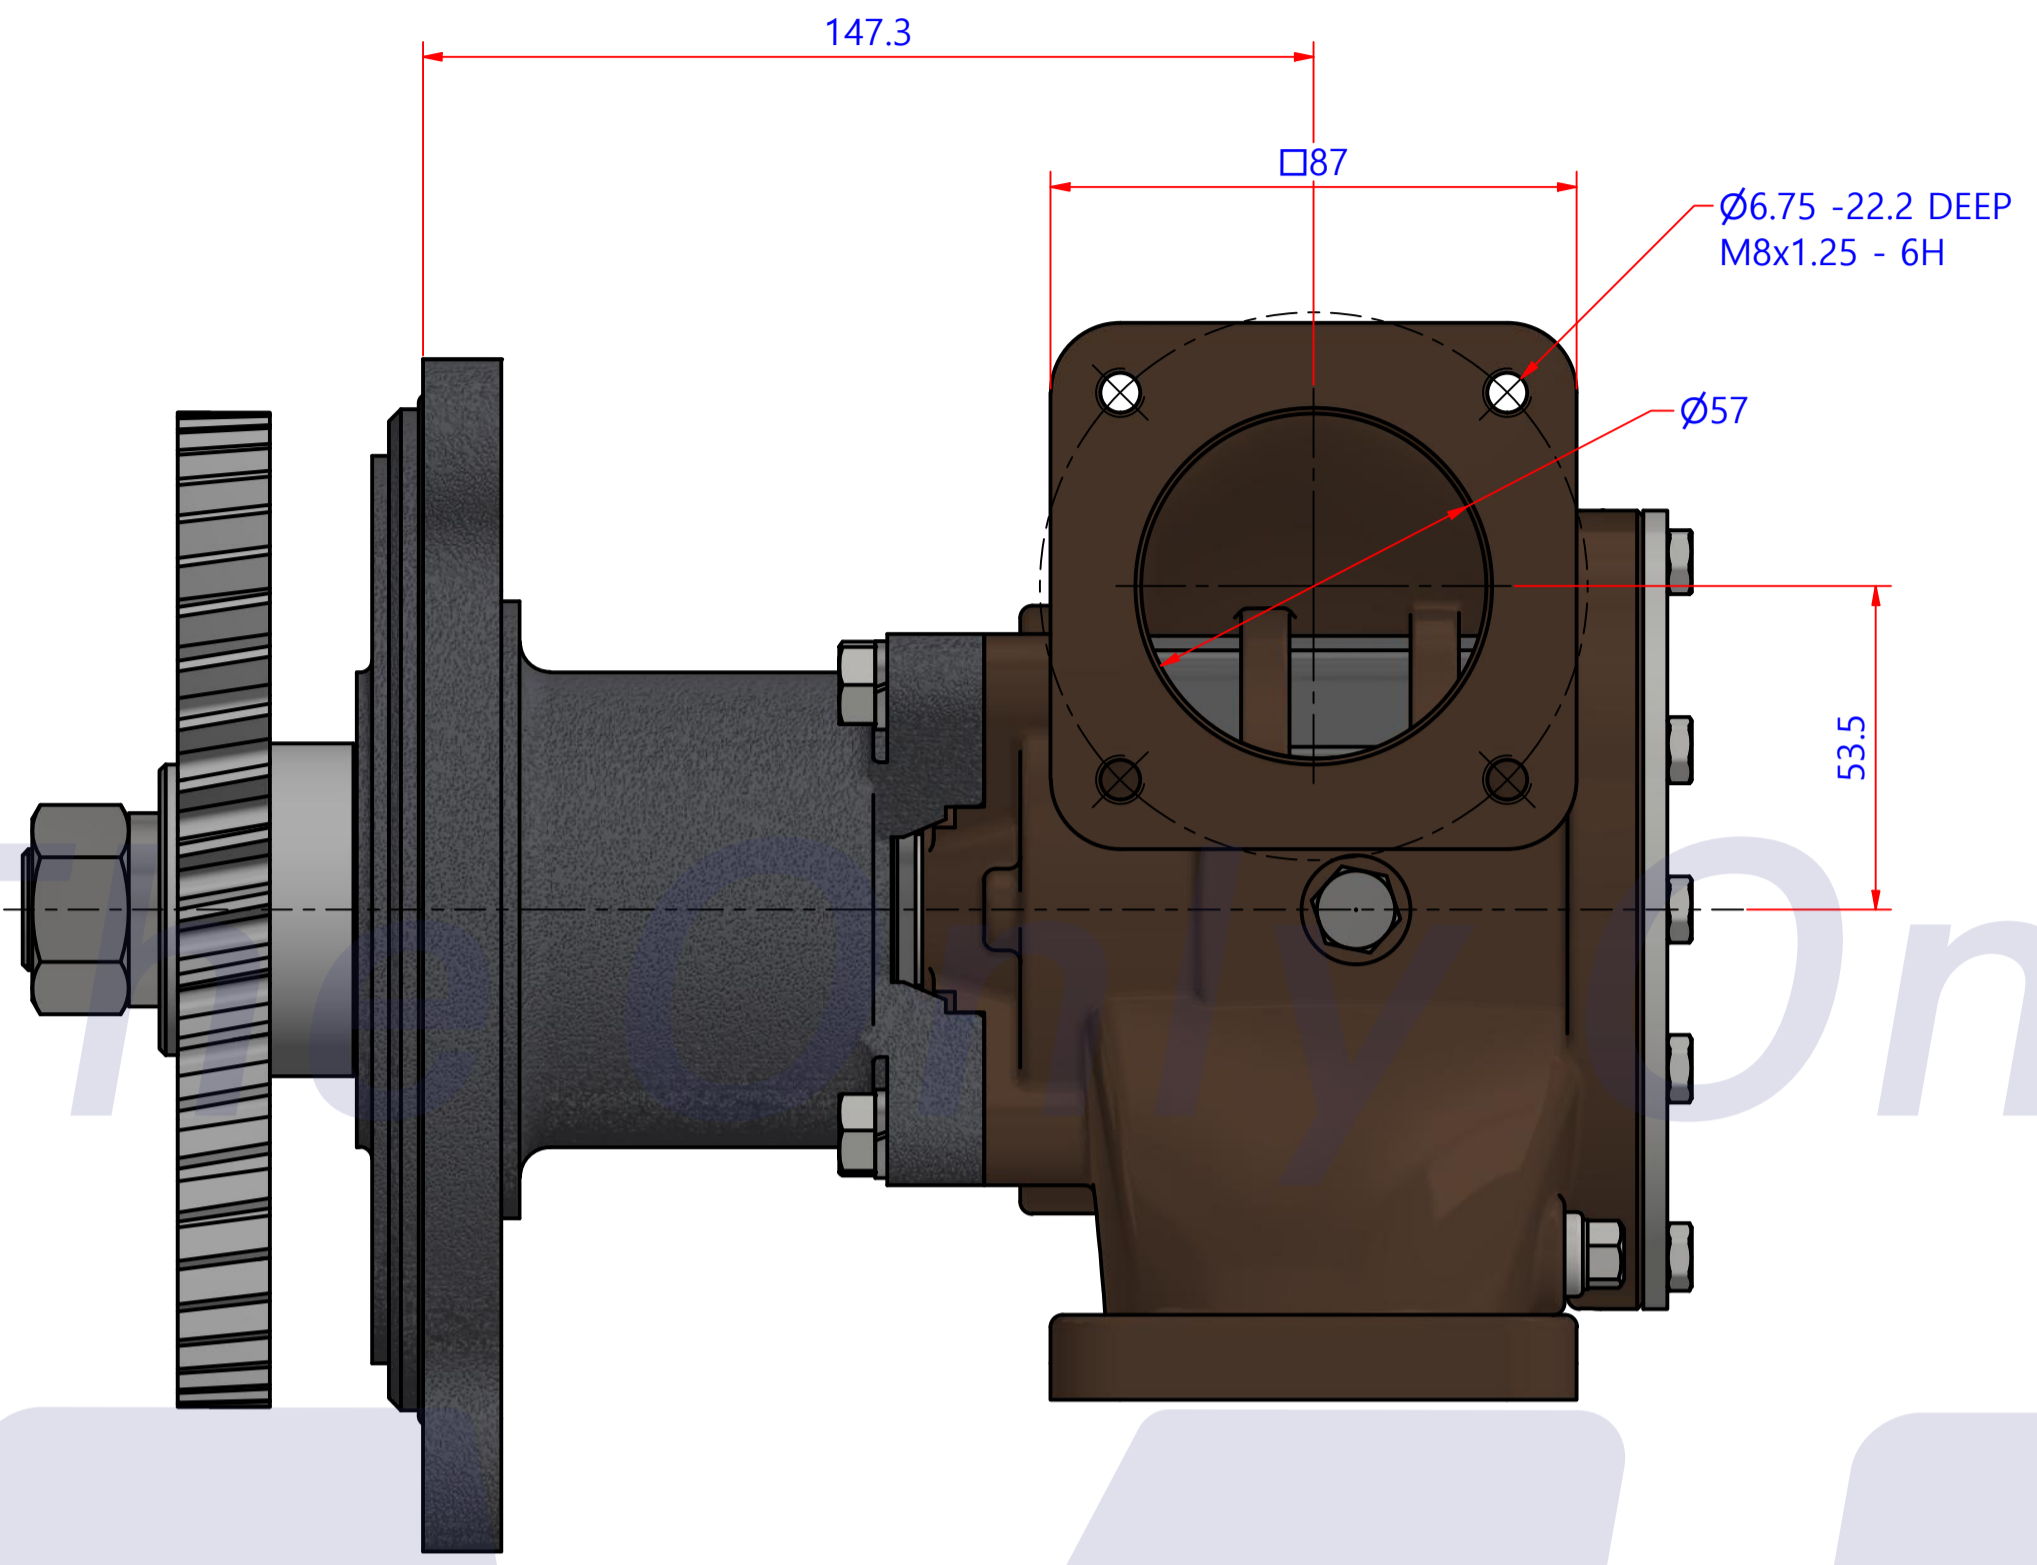

PART LIST					
No.	QTY	PART NUMBER	PART NAME	MAT	DESCRIPTION
1	1	PUA0124	PUMP ASSY		JPR-VP0130D

Drawing by	Checked by	Approved by - date	Model Name	Date	Scale
강 명진	Y.D. JEON		JPR-VP0130D	2015-08-17	1 : 1
			<b>PUMP ASSY</b>		
PART NUMBER		Edition	Sheet		
PUA0124(0)		0	A1		

품 번	PUA0124
품 명	JPR-VP0130D

A: MAJOR KIT B: MINOR KIT C: CAM SET D: M-SEAL SET E: IMPELLER KIT

No.	QTY	PART NUMBER	PART NAME	A (JSK0096)	B (JSM0076)	C (CAMSET0028)	D (MCSSET0003)	E (JIKJMP047)
1	2	BER0005	BEARING	X				
2	4	BOL0016	HEX BOLT	X				
3	1	BOL0031	BRONZE WASHER	X	X	X		
4	4	BOL0036	SPRING WASHER	X				
5	5	BOL0081	HEX BOLT	X	X			
6	1	BOL0137	HEX BOLT	X	X	X		
7	1	BOL0160	NUT	X				
8	1	BOL0161	SPRING WASHER	X				
9	1	CAM0028	CAM	X	X	X		
10	1	COV0037	COVER	X	X			
11	1	GEA0020	GEAR					
12	1	8326-01	RUBBER IMPELLER	X	X			X
13	1	MCS0004	CARBON	X	X		X	
14	1	MCS0009	CERAMIC	X	X		X	
15	1	NIP0014	PLUG	X				
16	1	ORG0059	O-RING	X	X			X
17	1	ORG0060	O-RING	X				
18	1	PBC0204	PUMP CASING / IMP					
19	1	PBC0205	PUMP CASING / BER					
20	1	PIN0005	PIN	X				
21	1	RET001301	RETAINER	X				
22	1	SHA0113	SHAFT	X				
23	1	SLI0003	SLINGER	X				
24	1	SNP0013	SNAP-RING	X				
25	1	SPC0012	SHIM	X	X			
26	1	WER0018	WEAR PLATE	X	X			

PART LIST					
No.	QTY	PART NUMBER	PART NAME	MAT	DESCRIPTION
1	1	PUA0124	PUMP ASSY		JPR-VP0130D

Drawing by	Checked by	Approved by - date	Model Name	Date	Scale
강 명진	Y.D. JEON		JPR-VP0130D	2015-09-30	1 : 1
			PUMP PART'S VIEW		
			PART NUMBER	Edition	Sheet
			PUA0124(0)	0	A2