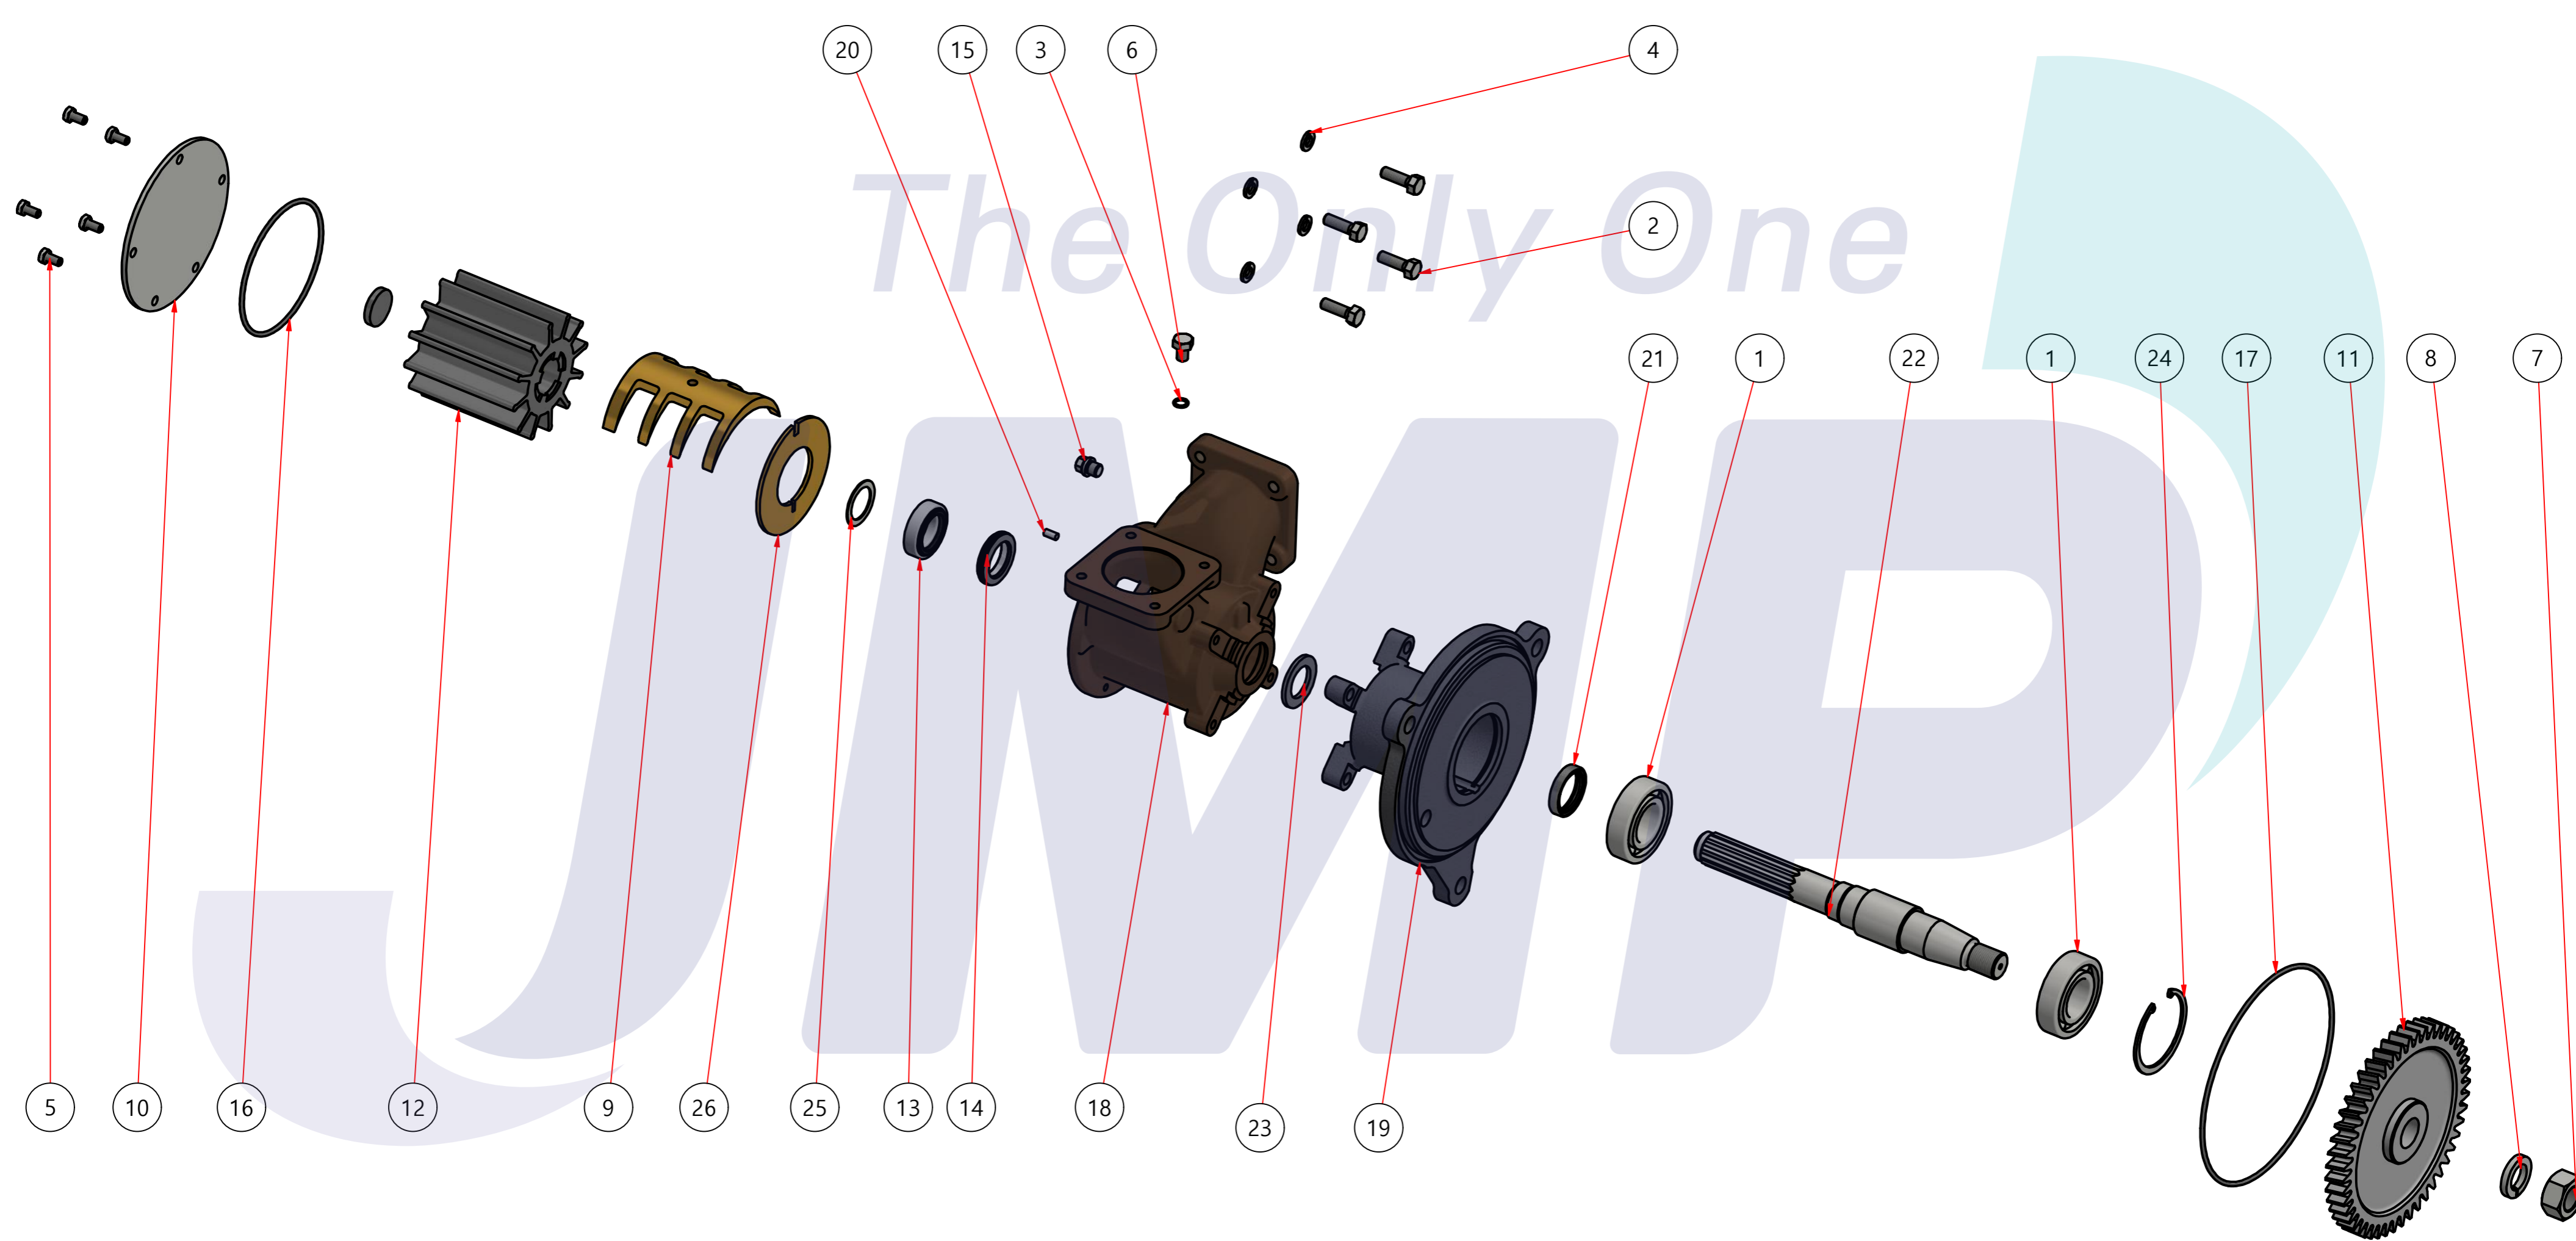

PART LIST					
No.	QTY	PART NUMBER	PART NAME	MAT	DESCRIPTION
1	1	PUA0124	PUMP ASSY		JPR-VP0130D

Drawing by	Checked by	Approved by - date	Model Name	Date	Scale
강 명진	Y.D. JEON		JPR-VP0130D	2015-08-17	1 : 1
			<b>PUMP ASSY</b>		
PART NUMBER		Edition	Sheet		
PUA0124(0)		0	A1		

품 번	PUA0124
품 명	JPR-VP0130D

A: MAJOR KIT B: MINOR KIT C: CAM SET D: M-SEAL SET E: IMPELLER KIT

No.	QTY	PART NUMBER	PART NAME	A (JSK0096)	B (JSM0076)	C (CAMSET0028)	D (MCSSET0003)	E (JIKJMP047)
1	2	BER0005	BEARING	X				
2	4	BOL0016	HEX BOLT	X				
3	1	BOL0031	BRONZE WASHER	X	X	X		
4	4	BOL0036	SPRING WASHER	X				
5	5	BOL0081	HEX BOLT	X	X			
6	1	BOL0137	HEX BOLT	X	X	X		
7	1	BOL0160	NUT	X				
8	1	BOL0161	SPRING WASHER	X				
9	1	CAM0028	CAM	X	X	X		
10	1	COV0037	COVER	X	X			
11	1	GEA0020	GEAR					
12	1	8326-01	RUBBER IMPELLER	X	X			X
13	1	MCS0004	CARBON	X	X		X	
14	1	MCS0009	CERAMIC	X	X		X	
15	1	NIP0014	PLUG	X				
16	1	ORG0059	O-RING	X	X			X
17	1	ORG0060	O-RING	X				
18	1	PBC0204	PUMP CASING / IMP					
19	1	PBC0205	PUMP CASING / BER					
20	1	PIN0005	PIN	X				
21	1	RET001301	RETAINER	X				
22	1	SHA0113	SHAFT	X				
23	1	SLI0003	SLINGER	X				
24	1	SNP0013	SNAP-RING	X				
25	1	SPC0012	SHIM	X	X			
26	1	WER0018	WEAR PLATE	X	X			

PART LIST					
No.	QTY	PART NUMBER	PART NAME	MAT	DESCRIPTION
1	1	PUA0124	PUMP ASSY		JPR-VP0130D

Drawing by	Checked by	Approved by - date	Model Name	Date	Scale
강 명진	Y.D. JEON		JPR-VP0130D	2015-09-30	1 : 1
			PUMP PART'S VIEW		
			PART NUMBER	Edition	Sheet
			PUA0124(0)	0	A2