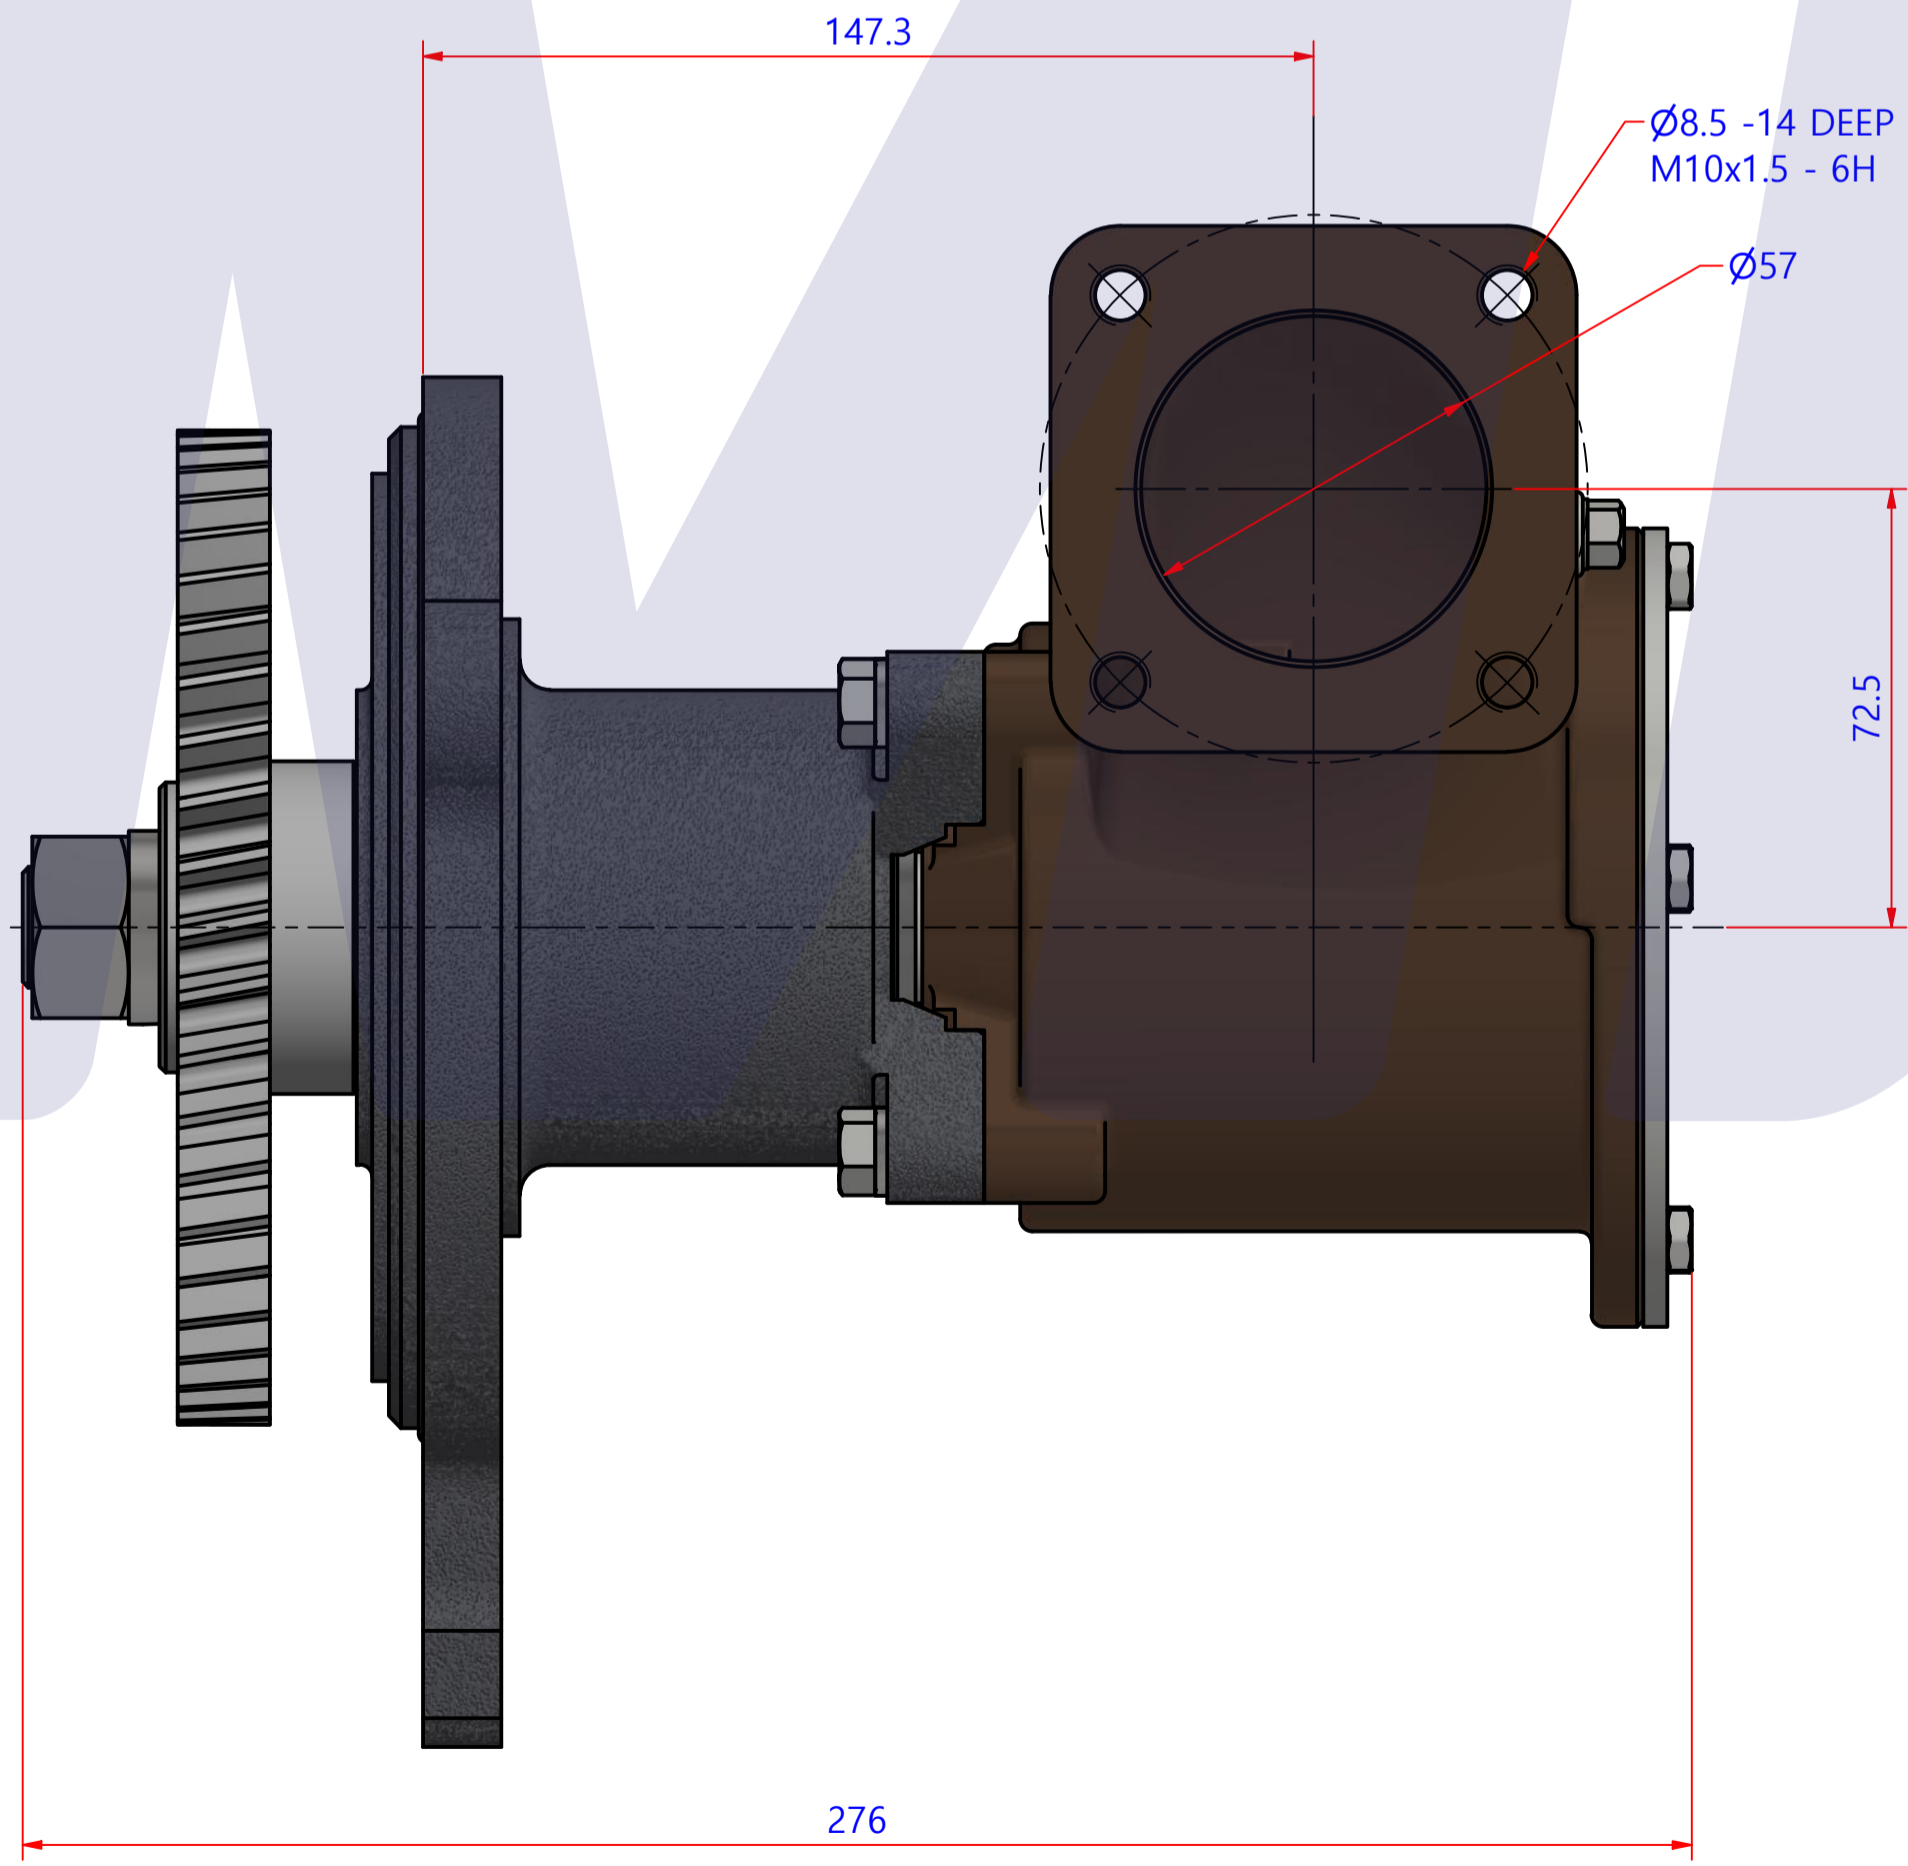

PART LIST					
No.	QTY	PART NUMBER	PART NAME	MAT	DESCRIPTION
1	1	PUA0124	PUMP ASSY		JPR-VP0130D

Drawing by	Checked by	Approved by - date	Model Name	Date	Scale
강 명진	Y.D. JEON		JPR-VP0130D	2015-08-17	1 : 1
			<b>PUMP ASSY</b>		
PART NUMBER		Edition	Sheet		
PUA0124(0)		0	A1		

품 번	PUA0124
품 명	JPR-VP0130D

A: MAJOR KIT B: MINOR KIT C: CAM SET D: M-SEAL SET E: IMPELLER KIT

No.	QTY	PART NUMBER	PART NAME	A (JSK0096)	B (JSM0076)	C (CAMSET0028)	D (MCSSET0003)	E (JIKJMP047)
1	2	BER0005	BEARING	X				
2	4	BOL0016	HEX BOLT	X				
3	1	BOL0031	BRONZE WASHER	X	X	X		
4	4	BOL0036	SPRING WASHER	X				
5	5	BOL0081	HEX BOLT	X	X			
6	1	BOL0137	HEX BOLT	X	X	X		
7	1	BOL0160	NUT	X				
8	1	BOL0161	SPRING WASHER	X				
9	1	CAM0028	CAM	X	X	X		
10	1	COV0037	COVER	X	X			
11	1	GEA0020	GEAR					
12	1	8326-01	RUBBER IMPELLER	X	X			X
13	1	MCS0004	CARBON	X	X		X	
14	1	MCS0009	CERAMIC	X	X		X	
15	1	NIP0014	PLUG	X				
16	1	ORG0059	O-RING	X	X			X
17	1	ORG0060	O-RING	X				
18	1	PBC0204	PUMP CASING / IMP					
19	1	PBC0205	PUMP CASING / BER					
20	1	PIN0005	PIN	X				
21	1	RET001301	RETAINER	X				
22	1	SHA0113	SHAFT	X				
23	1	SLI0003	SLINGER	X				
24	1	SNP0013	SNAP-RING	X				
25	1	SPC0012	SHIM	X	X			
26	1	WER0018	WEAR PLATE	X	X			

PART LIST					
No.	QTY	PART NUMBER	PART NAME	MAT	DESCRIPTION
1	1	PUA0124	PUMP ASSY		JPR-VP0130D

Drawing by	Checked by	Approved by - date	Model Name	Date	Scale
강 명진	Y.D. JEON		JPR-VP0130D	2015-09-30	1 : 1
			PUMP PART'S VIEW		
			PART NUMBER	Edition	Sheet
			PUA0124(0)	0	A2