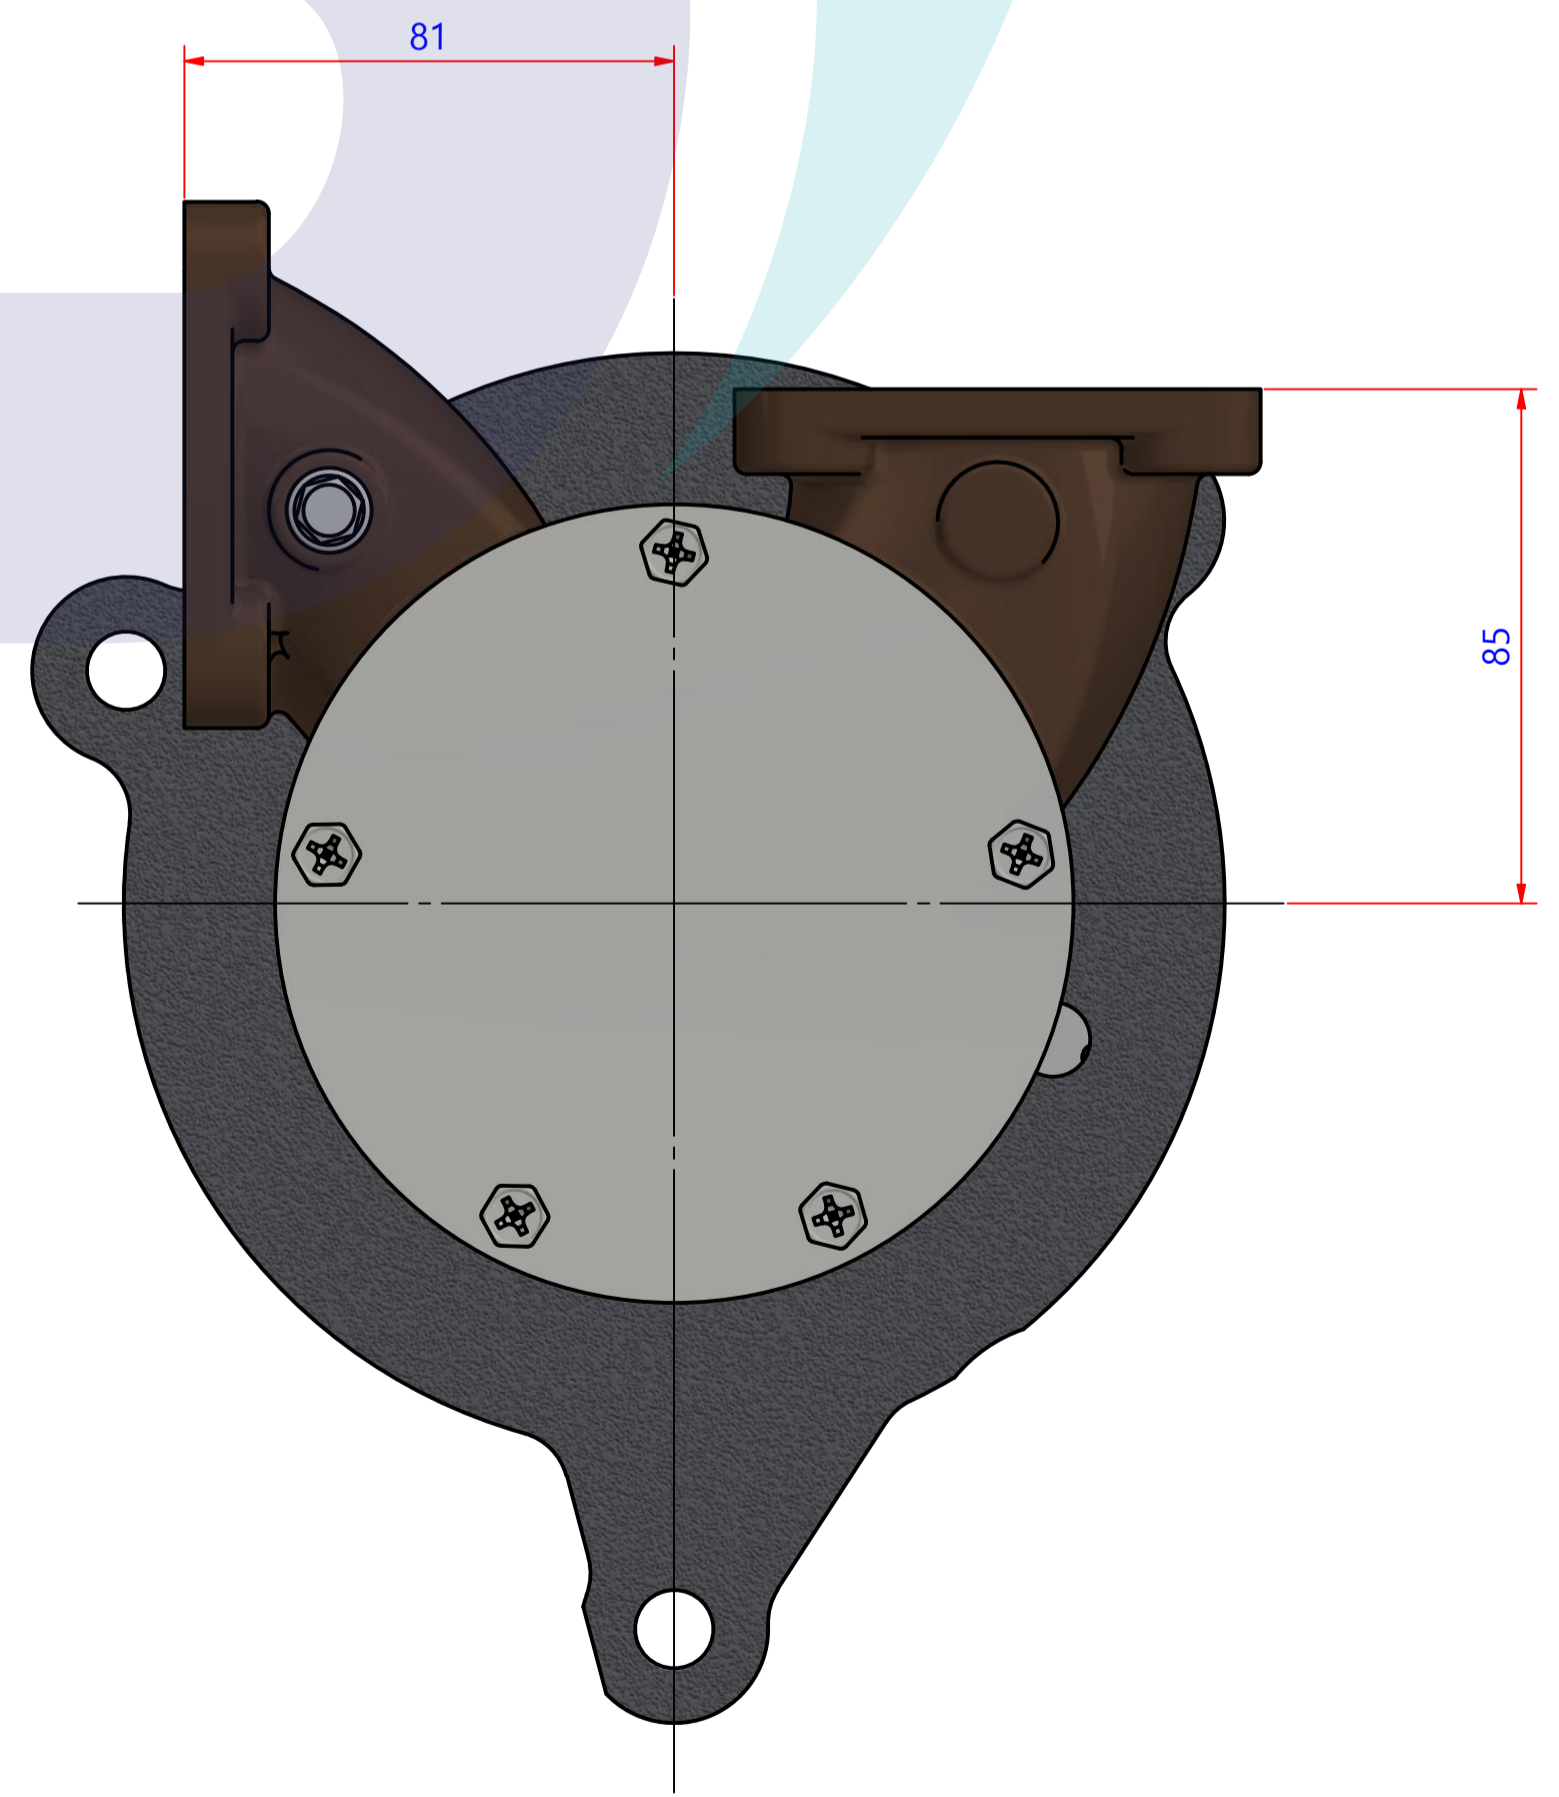

PART LIST					
No.	QTY	PART NUMBER	PART NAME	MAT	DESCRIPTION
1	1	PUA0124	PUMP ASSY		JPR-VP0130D

Drawing by	Checked by	Approved by - date	Model Name	Date	Scale
강 명진	Y.D. JEON		JPR-VP0130D	2015-08-17	1 : 1
			<b>PUMP ASSY</b>		
PART NUMBER		Edition	Sheet		
PUA0124(0)		0	A1		

품 번	PUA0124
품 명	JPR-VP0130D

A: MAJOR KIT B: MINOR KIT C: CAM SET D: M-SEAL SET E: IMPELLER KIT

No.	QTY	PART NUMBER	PART NAME	A (JSK0096)	B (JSM0076)	C (CAMSET0028)	D (MCSSET0003)	E (JIKJMP047)
1	2	BER0005	BEARING	X				
2	4	BOL0016	HEX BOLT	X				
3	1	BOL0031	BRONZE WASHER	X	X	X		
4	4	BOL0036	SPRING WASHER	X				
5	5	BOL0081	HEX BOLT	X	X			
6	1	BOL0137	HEX BOLT	X	X	X		
7	1	BOL0160	NUT	X				
8	1	BOL0161	SPRING WASHER	X				
9	1	CAM0028	CAM	X	X	X		
10	1	COV0037	COVER	X	X			
11	1	GEA0020	GEAR					
12	1	8326-01	RUBBER IMPELLER	X	X			X
13	1	MCS0004	CARBON	X	X		X	
14	1	MCS0009	CERAMIC	X	X		X	
15	1	NIP0014	PLUG	X				
16	1	ORG0059	O-RING	X	X			X
17	1	ORG0060	O-RING	X				
18	1	PBC0204	PUMP CASING / IMP					
19	1	PBC0205	PUMP CASING / BER					
20	1	PIN0005	PIN	X				
21	1	RET001301	RETAINER	X				
22	1	SHA0113	SHAFT	X				
23	1	SLI0003	SLINGER	X				
24	1	SNP0013	SNAP-RING	X				
25	1	SPC0012	SHIM	X	X			
26	1	WER0018	WEAR PLATE	X	X			

PART LIST					
No.	QTY	PART NUMBER	PART NAME	MAT	DESCRIPTION
1	1	PUA0124	PUMP ASSY		JPR-VP0130D

Drawing by	Checked by	Approved by - date	Model Name	Date	Scale
강 명진	Y.D. JEON		JPR-VP0130D	2015-09-30	1 : 1
			PUMP PART'S VIEW		
			PART NUMBER	Edition	Sheet
			PUA0124(0)	0	A2