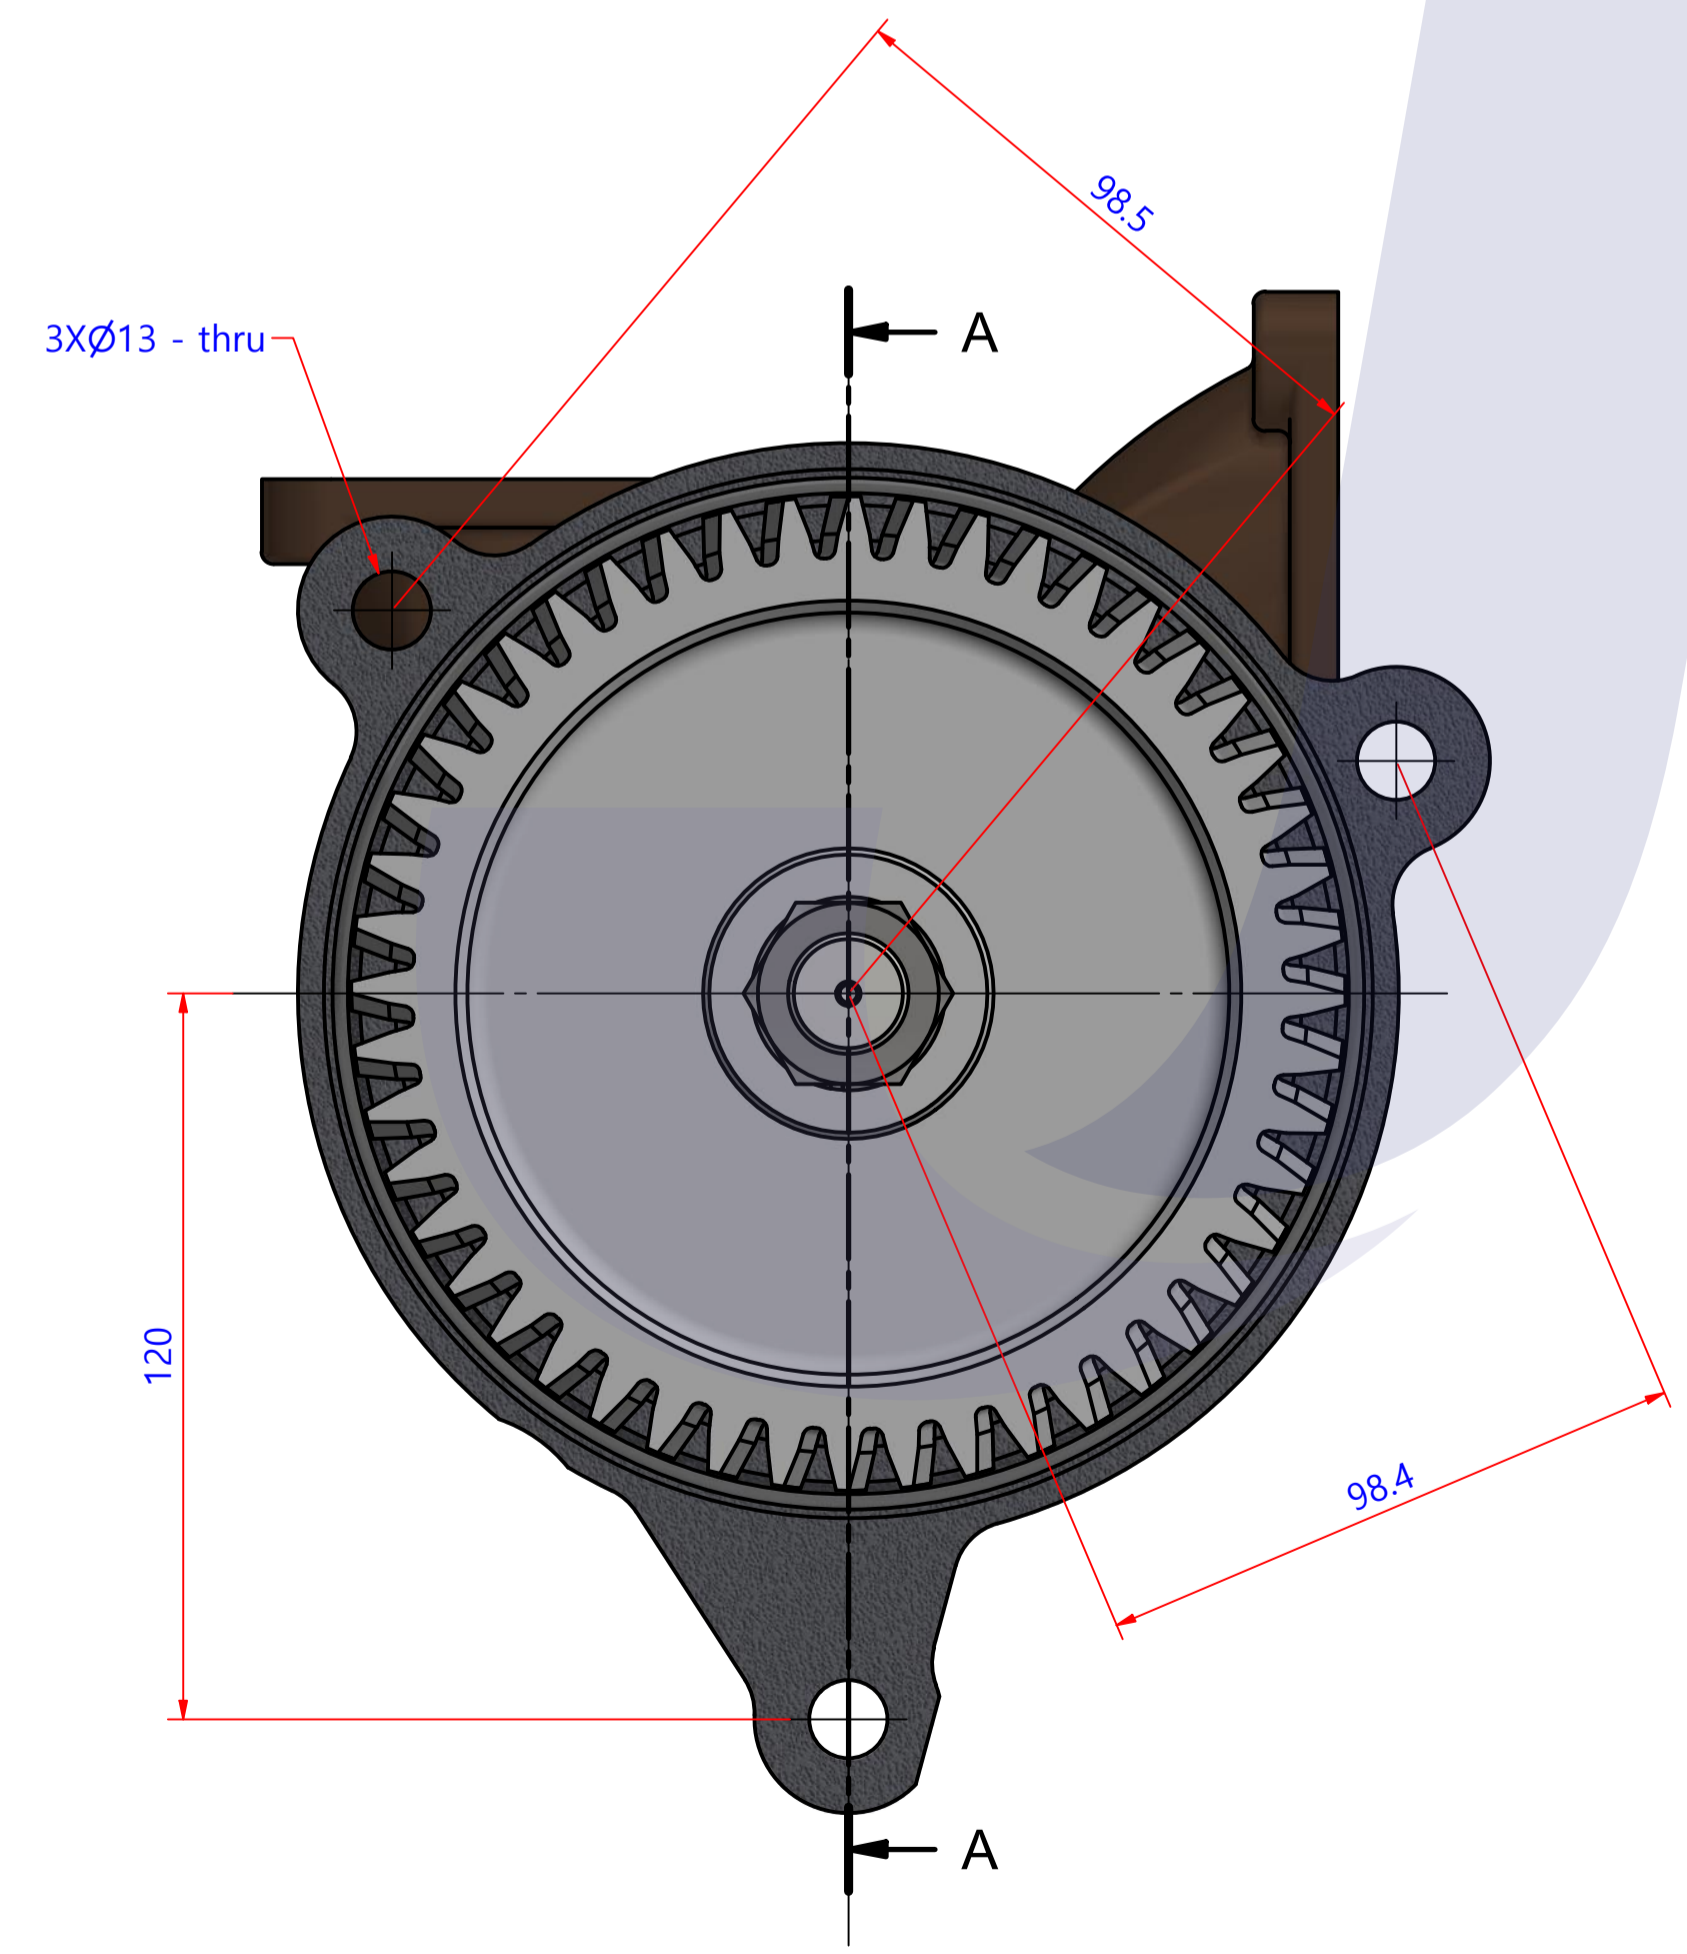

PART LIST					
No.	QTY	PART NUMBER	PART NAME	MAT	DESCRIPTION
1	1	PUA0124	PUMP ASSY		JPR-VP0130D

Drawing by	Checked by	Approved by - date	Model Name	Date	Scale
강 명진	Y.D. JEON		JPR-VP0130D	2015-08-17	1 : 1
			<b>PUMP ASSY</b>		
PART NUMBER		Edition	Sheet		
PUA0124(0)		0	A1		

품 번	PUA0124
품 명	JPR-VP0130D

A: MAJOR KIT B: MINOR KIT C: CAM SET D: M-SEAL SET E: IMPELLER KIT

No.	QTY	PART NUMBER	PART NAME	A (JSK0096)	B (JSM0076)	C (CAMSET0028)	D (MCSSET0003)	E (JIKJMP047)
1	2	BER0005	BEARING	X				
2	4	BOL0016	HEX BOLT	X				
3	1	BOL0031	BRONZE WASHER	X	X	X		
4	4	BOL0036	SPRING WASHER	X				
5	5	BOL0081	HEX BOLT	X	X			
6	1	BOL0137	HEX BOLT	X	X	X		
7	1	BOL0160	NUT	X				
8	1	BOL0161	SPRING WASHER	X				
9	1	CAM0028	CAM	X	X	X		
10	1	COV0037	COVER	X	X			
11	1	GEA0020	GEAR					
12	1	8326-01	RUBBER IMPELLER	X	X			X
13	1	MCS0004	CARBON	X	X		X	
14	1	MCS0009	CERAMIC	X	X		X	
15	1	NIP0014	PLUG	X				
16	1	ORG0059	O-RING	X	X			X
17	1	ORG0060	O-RING	X				
18	1	PBC0204	PUMP CASING / IMP					
19	1	PBC0205	PUMP CASING / BER					
20	1	PIN0005	PIN	X				
21	1	RET001301	RETAINER	X				
22	1	SHA0113	SHAFT	X				
23	1	SLI0003	SLINGER	X				
24	1	SNP0013	SNAP-RING	X				
25	1	SPC0012	SHIM	X	X			
26	1	WER0018	WEAR PLATE	X	X			

PART LIST					
No.	QTY	PART NUMBER	PART NAME	MAT	DESCRIPTION
1	1	PUA0124	PUMP ASSY		JPR-VP0130D

Drawing by	Checked by	Approved by - date	Model Name	Date	Scale
강 명진	Y.D. JEON		JPR-VP0130D	2015-09-30	1 : 1
			PUMP PART'S VIEW		
			PART NUMBER	Edition	Sheet
			PUA0124(0)	0	A2