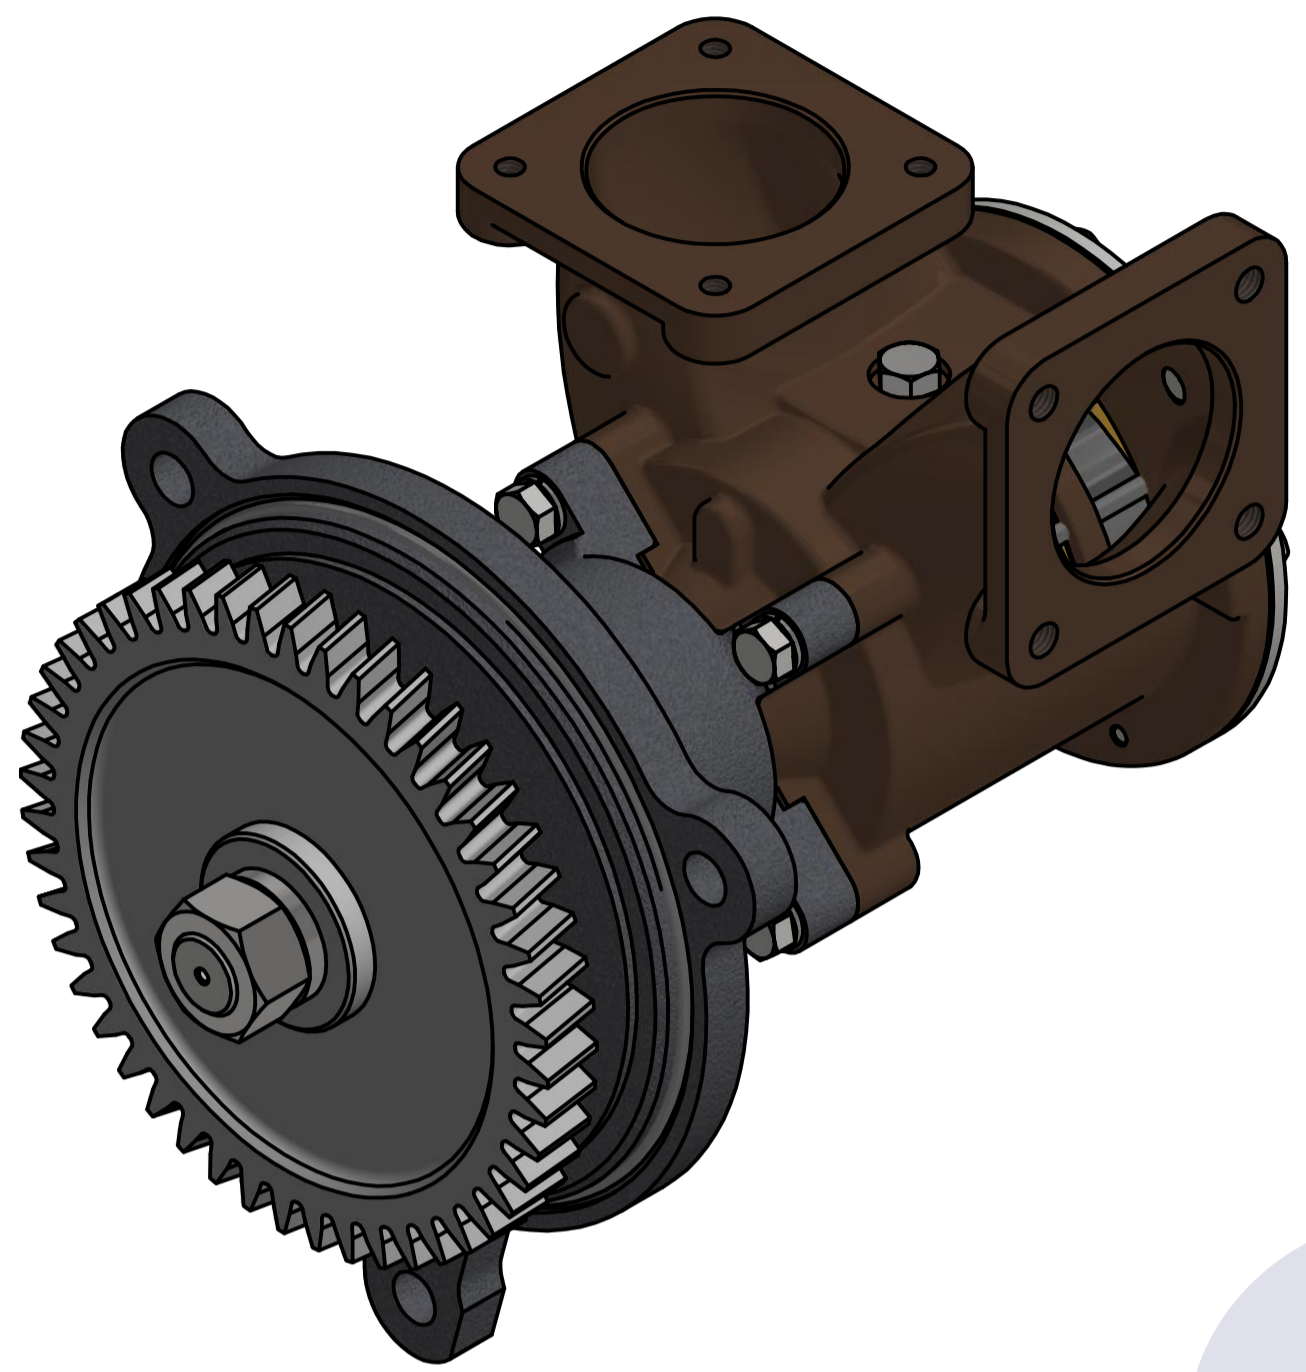

PART LIST					
No.	QTY	PART NUMBER	PART NAME	MAT	DESCRIPTION
1	1	PUA0124	PUMP ASSY		JPR-VP0130D

Drawing by	Checked by	Approved by - date	Model Name	Date	Scale
강 명진	Y.D. JEON		JPR-VP0130D	2015-08-17	1 : 1
			<b>PUMP ASSY</b>		
PART NUMBER		Edition	Sheet		
PUA0124(0)		0	A1		

품 번	PUA0124
품 명	JPR-VP0130D

A: MAJOR KIT B: MINOR KIT C: CAM SET D: M-SEAL SET E: IMPELLER KIT

No.	QTY	PART NUMBER	PART NAME	A (JSK0096)	B (JSM0076)	C (CAMSET0028)	D (MCSSET0003)	E (JIKJMP047)
1	2	BER0005	BEARING	X				
2	4	BOL0016	HEX BOLT	X				
3	1	BOL0031	BRONZE WASHER	X	X	X		
4	4	BOL0036	SPRING WASHER	X				
5	5	BOL0081	HEX BOLT	X	X			
6	1	BOL0137	HEX BOLT	X	X	X		
7	1	BOL0160	NUT	X				
8	1	BOL0161	SPRING WASHER	X				
9	1	CAM0028	CAM	X	X	X		
10	1	COV0037	COVER	X	X			
11	1	GEA0020	GEAR					
12	1	8326-01	RUBBER IMPELLER	X	X			X
13	1	MCS0004	CARBON	X	X		X	
14	1	MCS0009	CERAMIC	X	X		X	
15	1	NIP0014	PLUG	X				
16	1	ORG0059	O-RING	X	X			X
17	1	ORG0060	O-RING	X				
18	1	PBC0204	PUMP CASING / IMP					
19	1	PBC0205	PUMP CASING / BER					
20	1	PIN0005	PIN	X				
21	1	RET001301	RETAINER	X				
22	1	SHA0113	SHAFT	X				
23	1	SLI0003	SLINGER	X				
24	1	SNP0013	SNAP-RING	X				
25	1	SPC0012	SHIM	X	X			
26	1	WER0018	WEAR PLATE	X	X			

PART LIST					
No.	QTY	PART NUMBER	PART NAME	MAT	DESCRIPTION
1	1	PUA0124	PUMP ASSY		JPR-VP0130D

Drawing by	Checked by	Approved by - date	Model Name	Date	Scale
강 명진	Y.D. JEON		JPR-VP0130D	2015-09-30	1 : 1
			PUMP PART'S VIEW		
			PART NUMBER	Edition	Sheet
			PUA0124(0)	0	A2