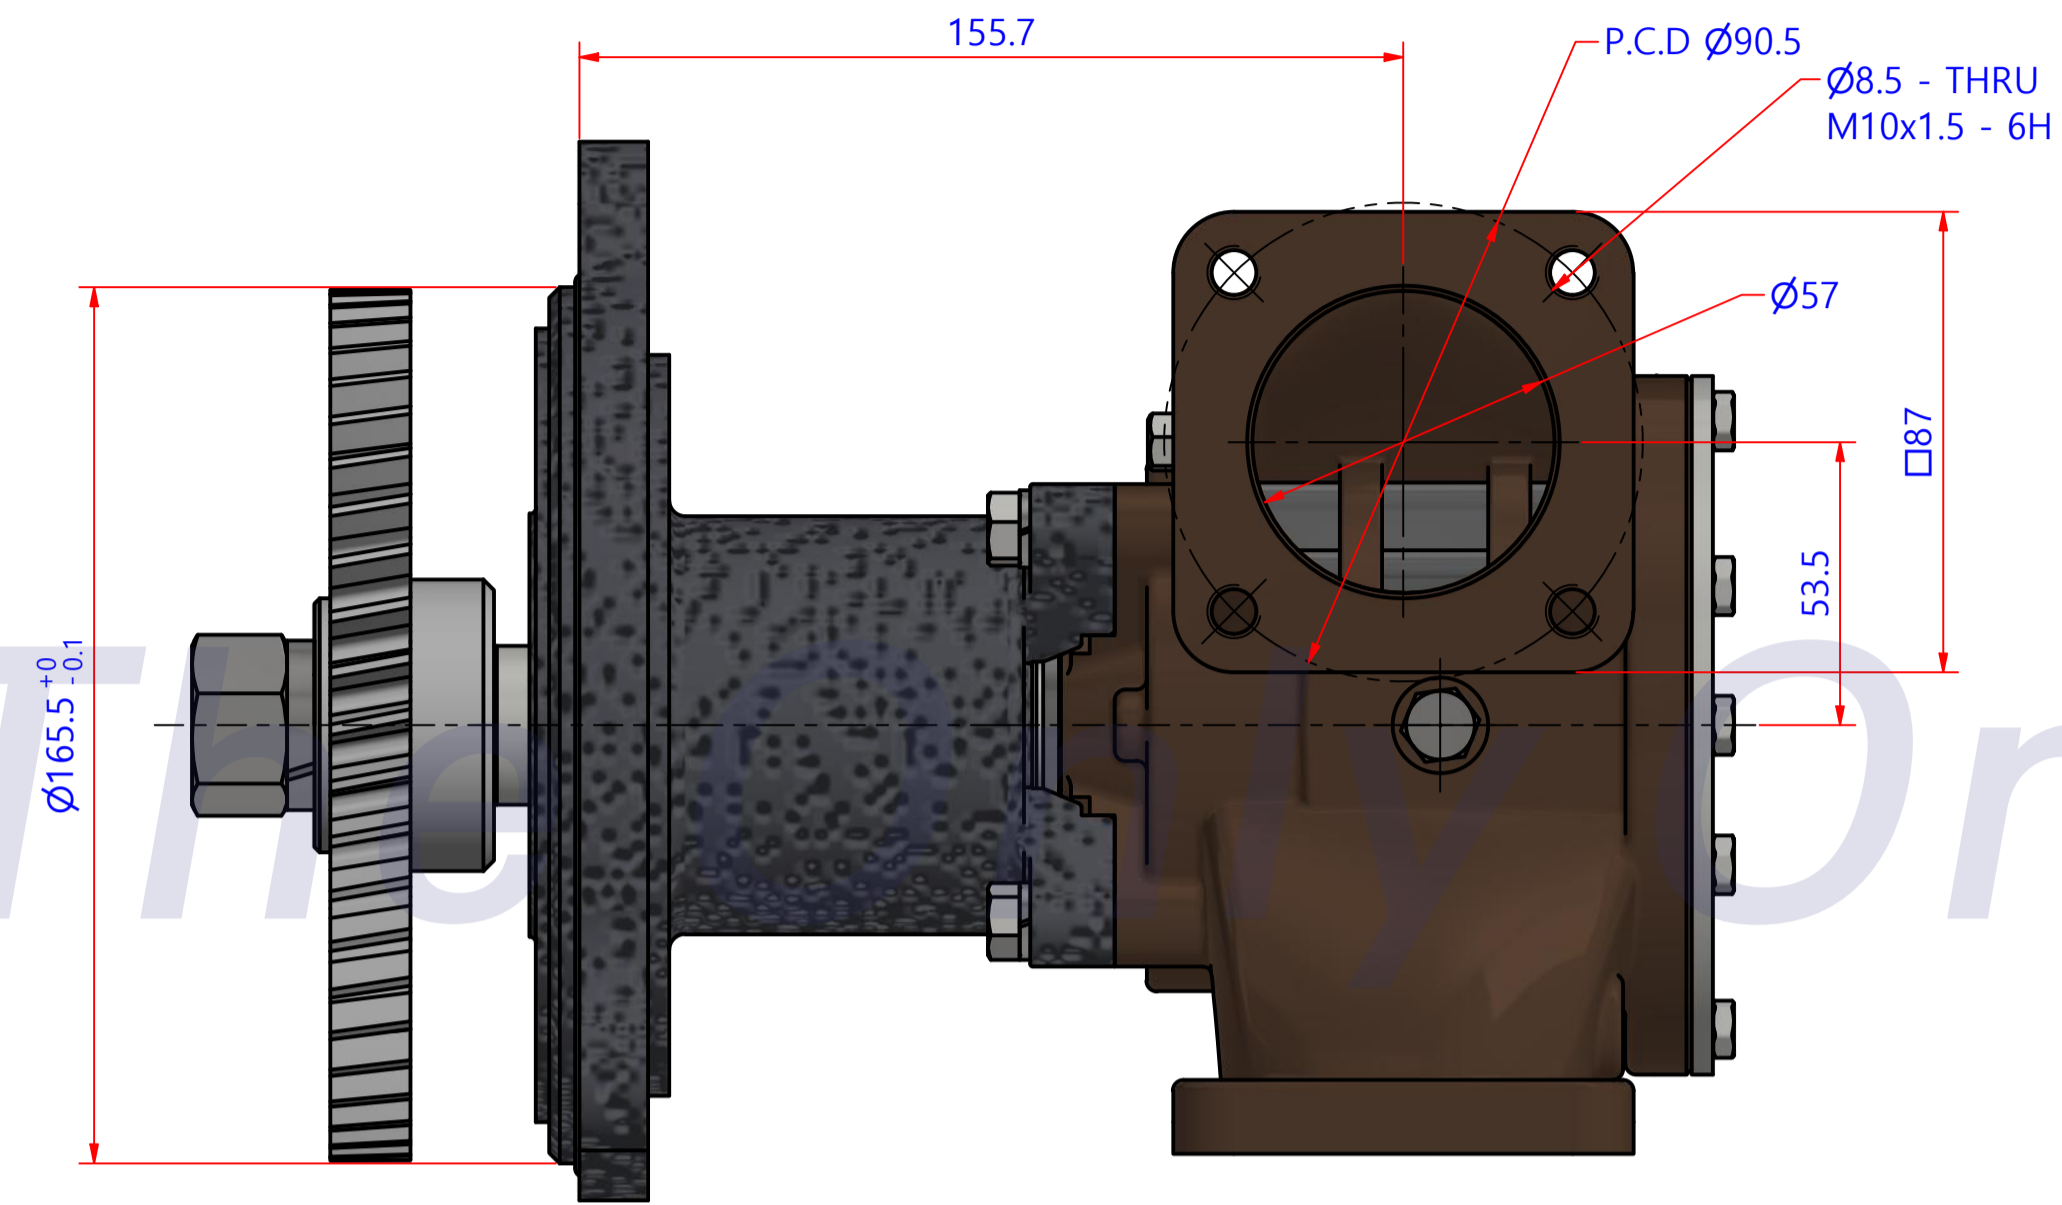

PART LIST					
No.	QTY	PART NUMBER	PART NAME	MAT	DESCRIPTION
1	1	PUA0113	PUMP ASSY		JPR-VP0160D

Drawing by	Checked by	Approved by - date	Model Name	Date	Scale
강 명진	Y.D. JEON		JPR-VP0160D	2015-01-06	1 : 1
			PUMP ASSY"		
PART NUMBER		Edition	Sheet		
PUA0113(0)		0	A1		

품 번	PUA0113
품 명	JPR-VP0160D

A: MAJOR KIT B: MINOR KIT C: CAM SET D: M-SEAL SET E: IMPELLER KIT

No.	QTY	PART NUMBER	PART NAME	A (JSK0075)	B (JSM0076)	C (CAMSET0028)	D (MCSSET0003)	E (JIKJMP047)
1	2	BER0005	BEARING	X				
2	4	BOL0016	HEX BOLT	X				
3	1	BOL0031	BRONZE WASHER	X	X	X		
4	4	BOL0036	SPRING WASHER	X				
5	5	BOL0081	HEX BOLT	X	X			
6	1	BOL0137	HEX BOLT	X	X	X		
7	1	BOL0160	NUT	X				
8	1	BOL0161	SPRING WASHER	X				
9	1	CAM0028	CAM	X	X	X		
10	1	COV0037	COVER	X	X			
11	1	GEA0020	GEAR					
12	1	8326-01	RUBBER IMPELLER	X	X			X
13	1	MCS0004	CARBON	X	X		X	
14	1	MCS0009	CERAMIC	X	X		X	
15	1	NIP0014	PLUG	X				
16	1	ORG0059	O-RING	X	X			X
17	1	ORG0060	O-RING	X				
18	1	PBC0190	PUMP CASING / IMP					
19	1	PBC0191	PUMP CASING/VP0160D/BER					
20	1	PIN0005	PIN	X				
21	1	RET001301	RETAINER	X				
22	1	SHA0106	SHAFT	X				
23	1	SLI0003	SLINGER	X				
24	1	SNP0013	SNAP-RING	X				
25	1	SPC0012	SHIM	X	X			
26	1	WER0018	WEAR PLATE	X	X			

PART LIST					
No.	QTY	PART NUMBER	PART NAME	MAT	DESCRIPTION
1	1	PUA0113	PUMP ASSY		JPR-VP0160D

Drawing by 강 명진	Checked by Y.D. JEON	Approved by - date	Model Name JPR-VP0160D	Date 2015-01-09	Scale 1:1
			PUMP PART'S VIEW		
			PART NUMBER PUA0113(0)	Edition 0	Sheet A2