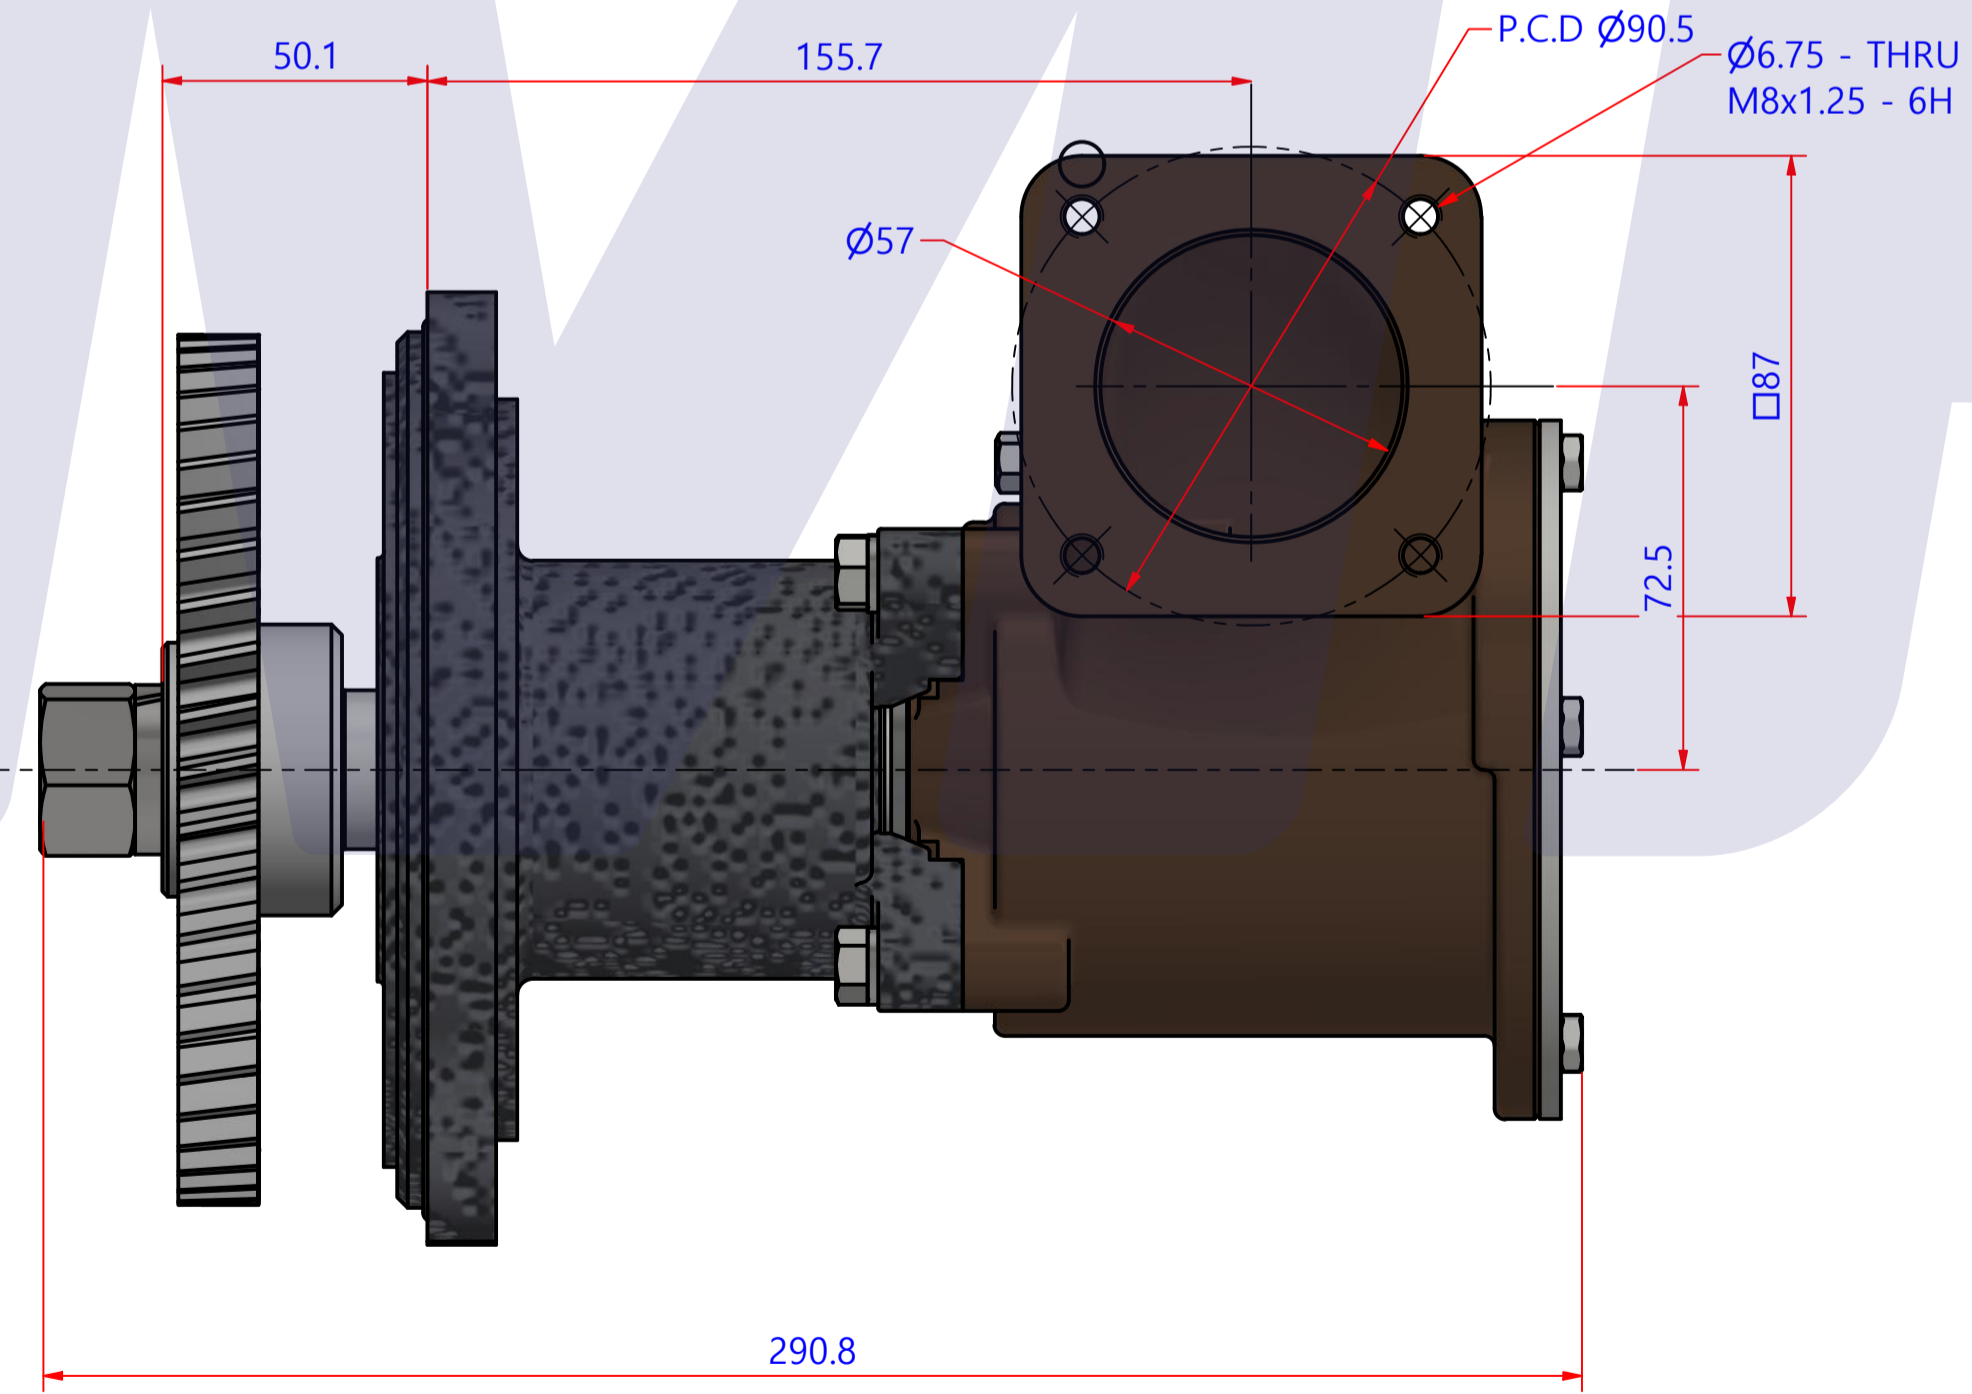

PART LIST					
No.	QTY	PART NUMBER	PART NAME	MAT	DESCRIPTION
1	1	PUA0113	PUMP ASSY		JPR-VP0160D

Drawing by	Checked by	Approved by - date	Model Name	Date	Scale
강 명진	Y.D. JEON		JPR-VP0160D	2015-01-06	1 : 1
			PUMP ASSY"		
PART NUMBER		Edition	Sheet		
PUA0113(0)		0	A1		

품 번	PUA0113
품 명	JPR-VP0160D

A: MAJOR KIT B: MINOR KIT C: CAM SET D: M-SEAL SET E: IMPELLER KIT

No.	QTY	PART NUMBER	PART NAME	A (JSK0075)	B (JSM0076)	C (CAMSET0028)	D (MCSSET0003)	E (JIKJMP047)
1	2	BER0005	BEARING	X				
2	4	BOL0016	HEX BOLT	X				
3	1	BOL0031	BRONZE WASHER	X	X	X		
4	4	BOL0036	SPRING WASHER	X				
5	5	BOL0081	HEX BOLT	X	X			
6	1	BOL0137	HEX BOLT	X	X	X		
7	1	BOL0160	NUT	X				
8	1	BOL0161	SPRING WASHER	X				
9	1	CAM0028	CAM	X	X	X		
10	1	COV0037	COVER	X	X			
11	1	GEA0020	GEAR					
12	1	8326-01	RUBBER IMPELLER	X	X			X
13	1	MCS0004	CARBON	X	X		X	
14	1	MCS0009	CERAMIC	X	X		X	
15	1	NIP0014	PLUG	X				
16	1	ORG0059	O-RING	X	X			X
17	1	ORG0060	O-RING	X				
18	1	PBC0190	PUMP CASING / IMP					
19	1	PBC0191	PUMP CASING/VP0160D/BER					
20	1	PIN0005	PIN	X				
21	1	RET001301	RETAINER	X				
22	1	SHA0106	SHAFT	X				
23	1	SLI0003	SLINGER	X				
24	1	SNP0013	SNAP-RING	X				
25	1	SPC0012	SHIM	X	X			
26	1	WER0018	WEAR PLATE	X	X			

PART LIST					
No.	QTY	PART NUMBER	PART NAME	MAT	DESCRIPTION
1	1	PUA0113	PUMP ASSY		JPR-VP0160D

Drawing by 강 명진	Checked by Y.D. JEON	Approved by - date	Model Name JPR-VP0160D	Date 2015-01-09	Scale 1:1
			PUMP PART'S VIEW		
			PART NUMBER PUA0113(0)	Edition 0	Sheet A2