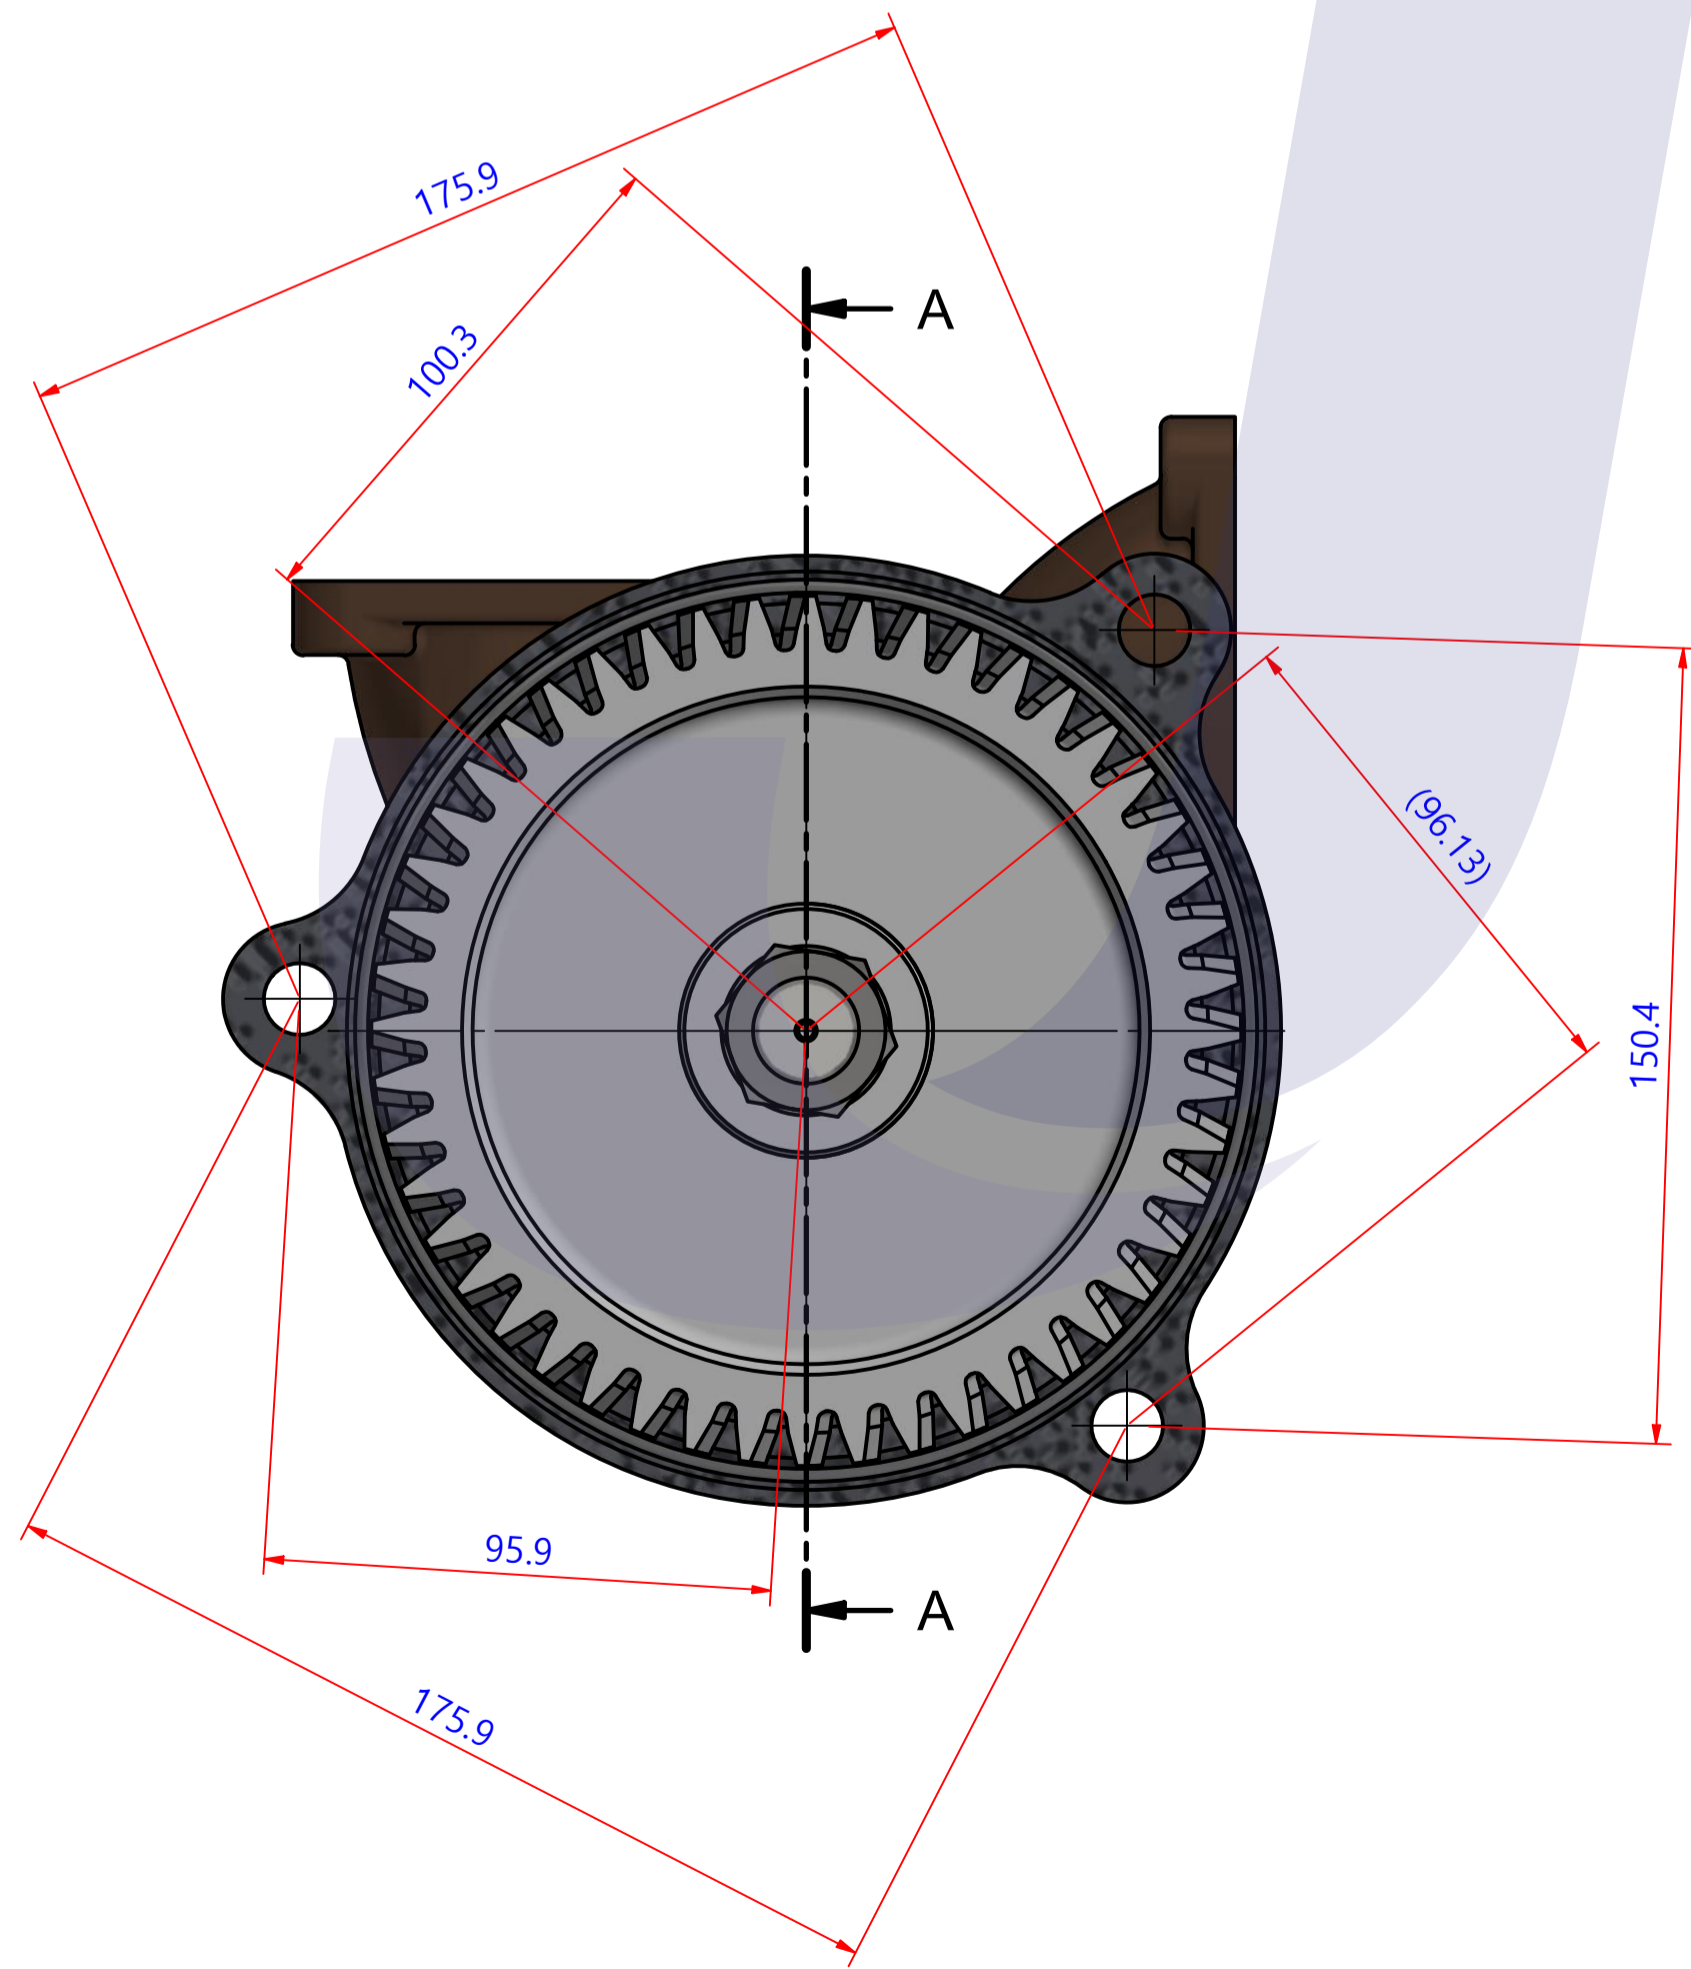

PART LIST					
No.	QTY	PART NUMBER	PART NAME	MAT	DESCRIPTION
1	1	PUA0113	PUMP ASSY		JPR-VP0160D

Drawing by	Checked by	Approved by - date	Model Name	Date	Scale
강 명진	Y.D. JEON		JPR-VP0160D	2015-01-06	1 : 1
			PUMP ASSY"		
PART NUMBER		Edition	Sheet		
PUA0113(0)		0	A1		

품 번	PUA0113
품 명	JPR-VP0160D

A: MAJOR KIT B: MINOR KIT C: CAM SET D: M-SEAL SET E: IMPELLER KIT

No.	QTY	PART NUMBER	PART NAME	A (JSK0075)	B (JSM0076)	C (CAMSET0028)	D (MCSSET0003)	E (JIKJMP047)
1	2	BER0005	BEARING	X				
2	4	BOL0016	HEX BOLT	X				
3	1	BOL0031	BRONZE WASHER	X	X	X		
4	4	BOL0036	SPRING WASHER	X				
5	5	BOL0081	HEX BOLT	X	X			
6	1	BOL0137	HEX BOLT	X	X	X		
7	1	BOL0160	NUT	X				
8	1	BOL0161	SPRING WASHER	X				
9	1	CAM0028	CAM	X	X	X		
10	1	COV0037	COVER	X	X			
11	1	GEA0020	GEAR					
12	1	8326-01	RUBBER IMPELLER	X	X			X
13	1	MCS0004	CARBON	X	X		X	
14	1	MCS0009	CERAMIC	X	X		X	
15	1	NIP0014	PLUG	X				
16	1	ORG0059	O-RING	X	X			X
17	1	ORG0060	O-RING	X				
18	1	PBC0190	PUMP CASING / IMP					
19	1	PBC0191	PUMP CASING/VP0160D/BER					
20	1	PIN0005	PIN	X				
21	1	RET001301	RETAINER	X				
22	1	SHA0106	SHAFT	X				
23	1	SLI0003	SLINGER	X				
24	1	SNP0013	SNAP-RING	X				
25	1	SPC0012	SHIM	X	X			
26	1	WER0018	WEAR PLATE	X	X			

PART LIST					
No.	QTY	PART NUMBER	PART NAME	MAT	DESCRIPTION
1	1	PUA0113	PUMP ASSY		JPR-VP0160D

Drawing by 강 명진	Checked by Y.D. JEON	Approved by - date	Model Name JPR-VP0160D	Date 2015-01-09	Scale 1:1
			PUMP PART'S VIEW		
			PART NUMBER PUA0113(0)	Edition 0	Sheet A2