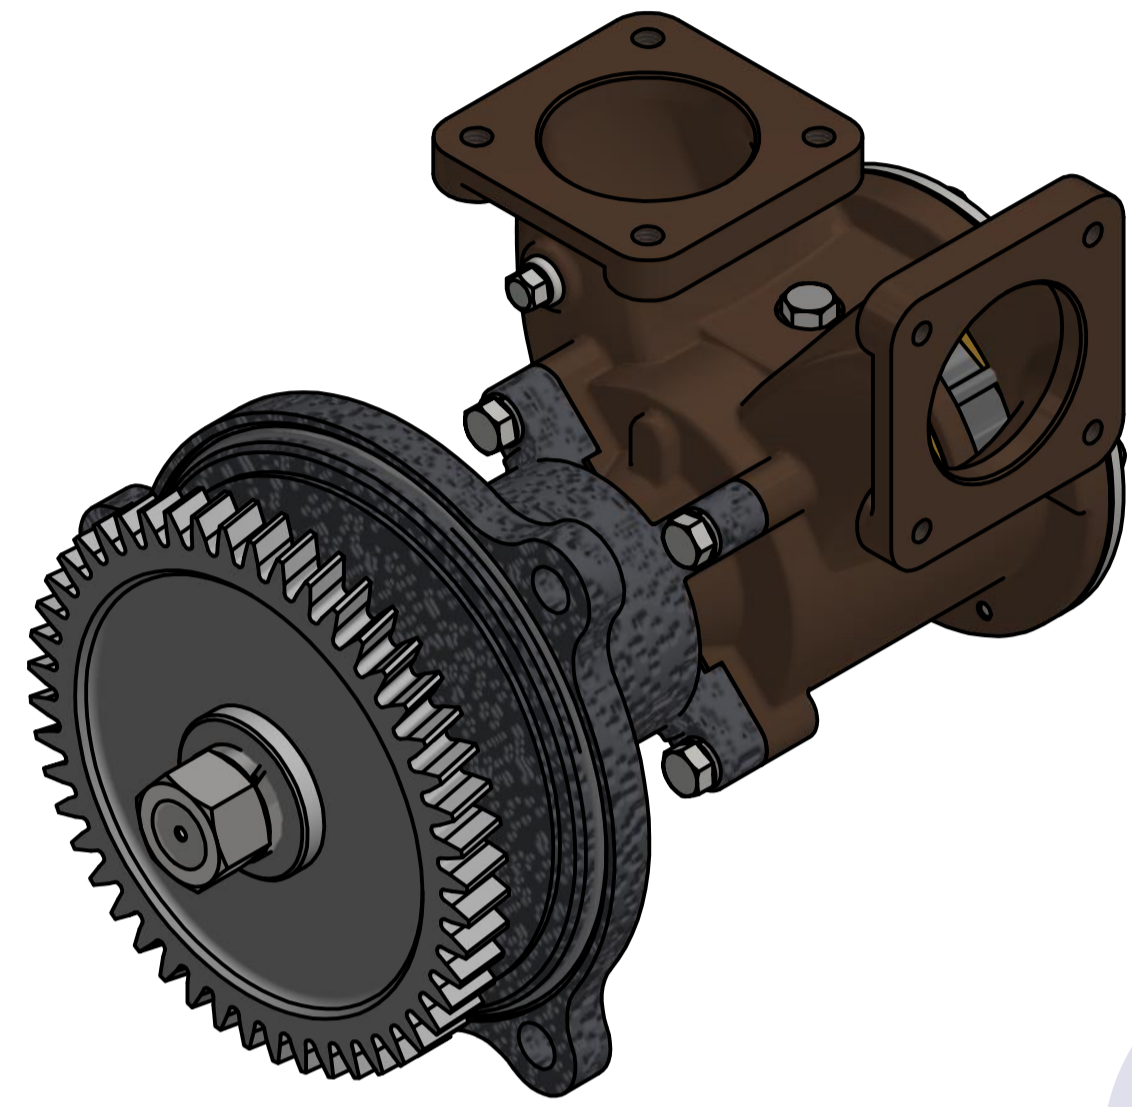

PART LIST					
No.	QTY	PART NUMBER	PART NAME	MAT	DESCRIPTION
1	1	PUA0113	PUMP ASSY		JPR-VP0160D

Drawing by	Checked by	Approved by - date	Model Name	Date	Scale
강 명진	Y.D. JEON		JPR-VP0160D	2015-01-06	1 : 1
			PUMP ASSY"		
PART NUMBER		Edition	Sheet		
PUA0113(0)		0	A1		

품 번	PUA0113
품 명	JPR-VP0160D

A: MAJOR KIT B: MINOR KIT C: CAM SET D: M-SEAL SET E: IMPELLER KIT

No.	QTY	PART NUMBER	PART NAME	A (JSK0075)	B (JSM0076)	C (CAMSET0028)	D (MCSSET0003)	E (JIKJMP047)
1	2	BER0005	BEARING	X				
2	4	BOL0016	HEX BOLT	X				
3	1	BOL0031	BRONZE WASHER	X	X	X		
4	4	BOL0036	SPRING WASHER	X				
5	5	BOL0081	HEX BOLT	X	X			
6	1	BOL0137	HEX BOLT	X	X	X		
7	1	BOL0160	NUT	X				
8	1	BOL0161	SPRING WASHER	X				
9	1	CAM0028	CAM	X	X	X		
10	1	COV0037	COVER	X	X			
11	1	GEA0020	GEAR					
12	1	8326-01	RUBBER IMPELLER	X	X			X
13	1	MCS0004	CARBON	X	X		X	
14	1	MCS0009	CERAMIC	X	X		X	
15	1	NIP0014	PLUG	X				
16	1	ORG0059	O-RING	X	X			X
17	1	ORG0060	O-RING	X				
18	1	PBC0190	PUMP CASING / IMP					
19	1	PBC0191	PUMP CASING/VP0160D/BER					
20	1	PIN0005	PIN	X				
21	1	RET001301	RETAINER	X				
22	1	SHA0106	SHAFT	X				
23	1	SLI0003	SLINGER	X				
24	1	SNP0013	SNAP-RING	X				
25	1	SPC0012	SHIM	X	X			
26	1	WER0018	WEAR PLATE	X	X			

PART LIST					
No.	QTY	PART NUMBER	PART NAME	MAT	DESCRIPTION
1	1	PUA0113	PUMP ASSY		JPR-VP0160D

Drawing by 강 명진	Checked by Y.D. JEON	Approved by - date	Model Name JPR-VP0160D	Date 2015-01-09	Scale 1:1
			PUMP PART'S VIEW		
			PART NUMBER PUA0113(0)	Edition 0	Sheet A2