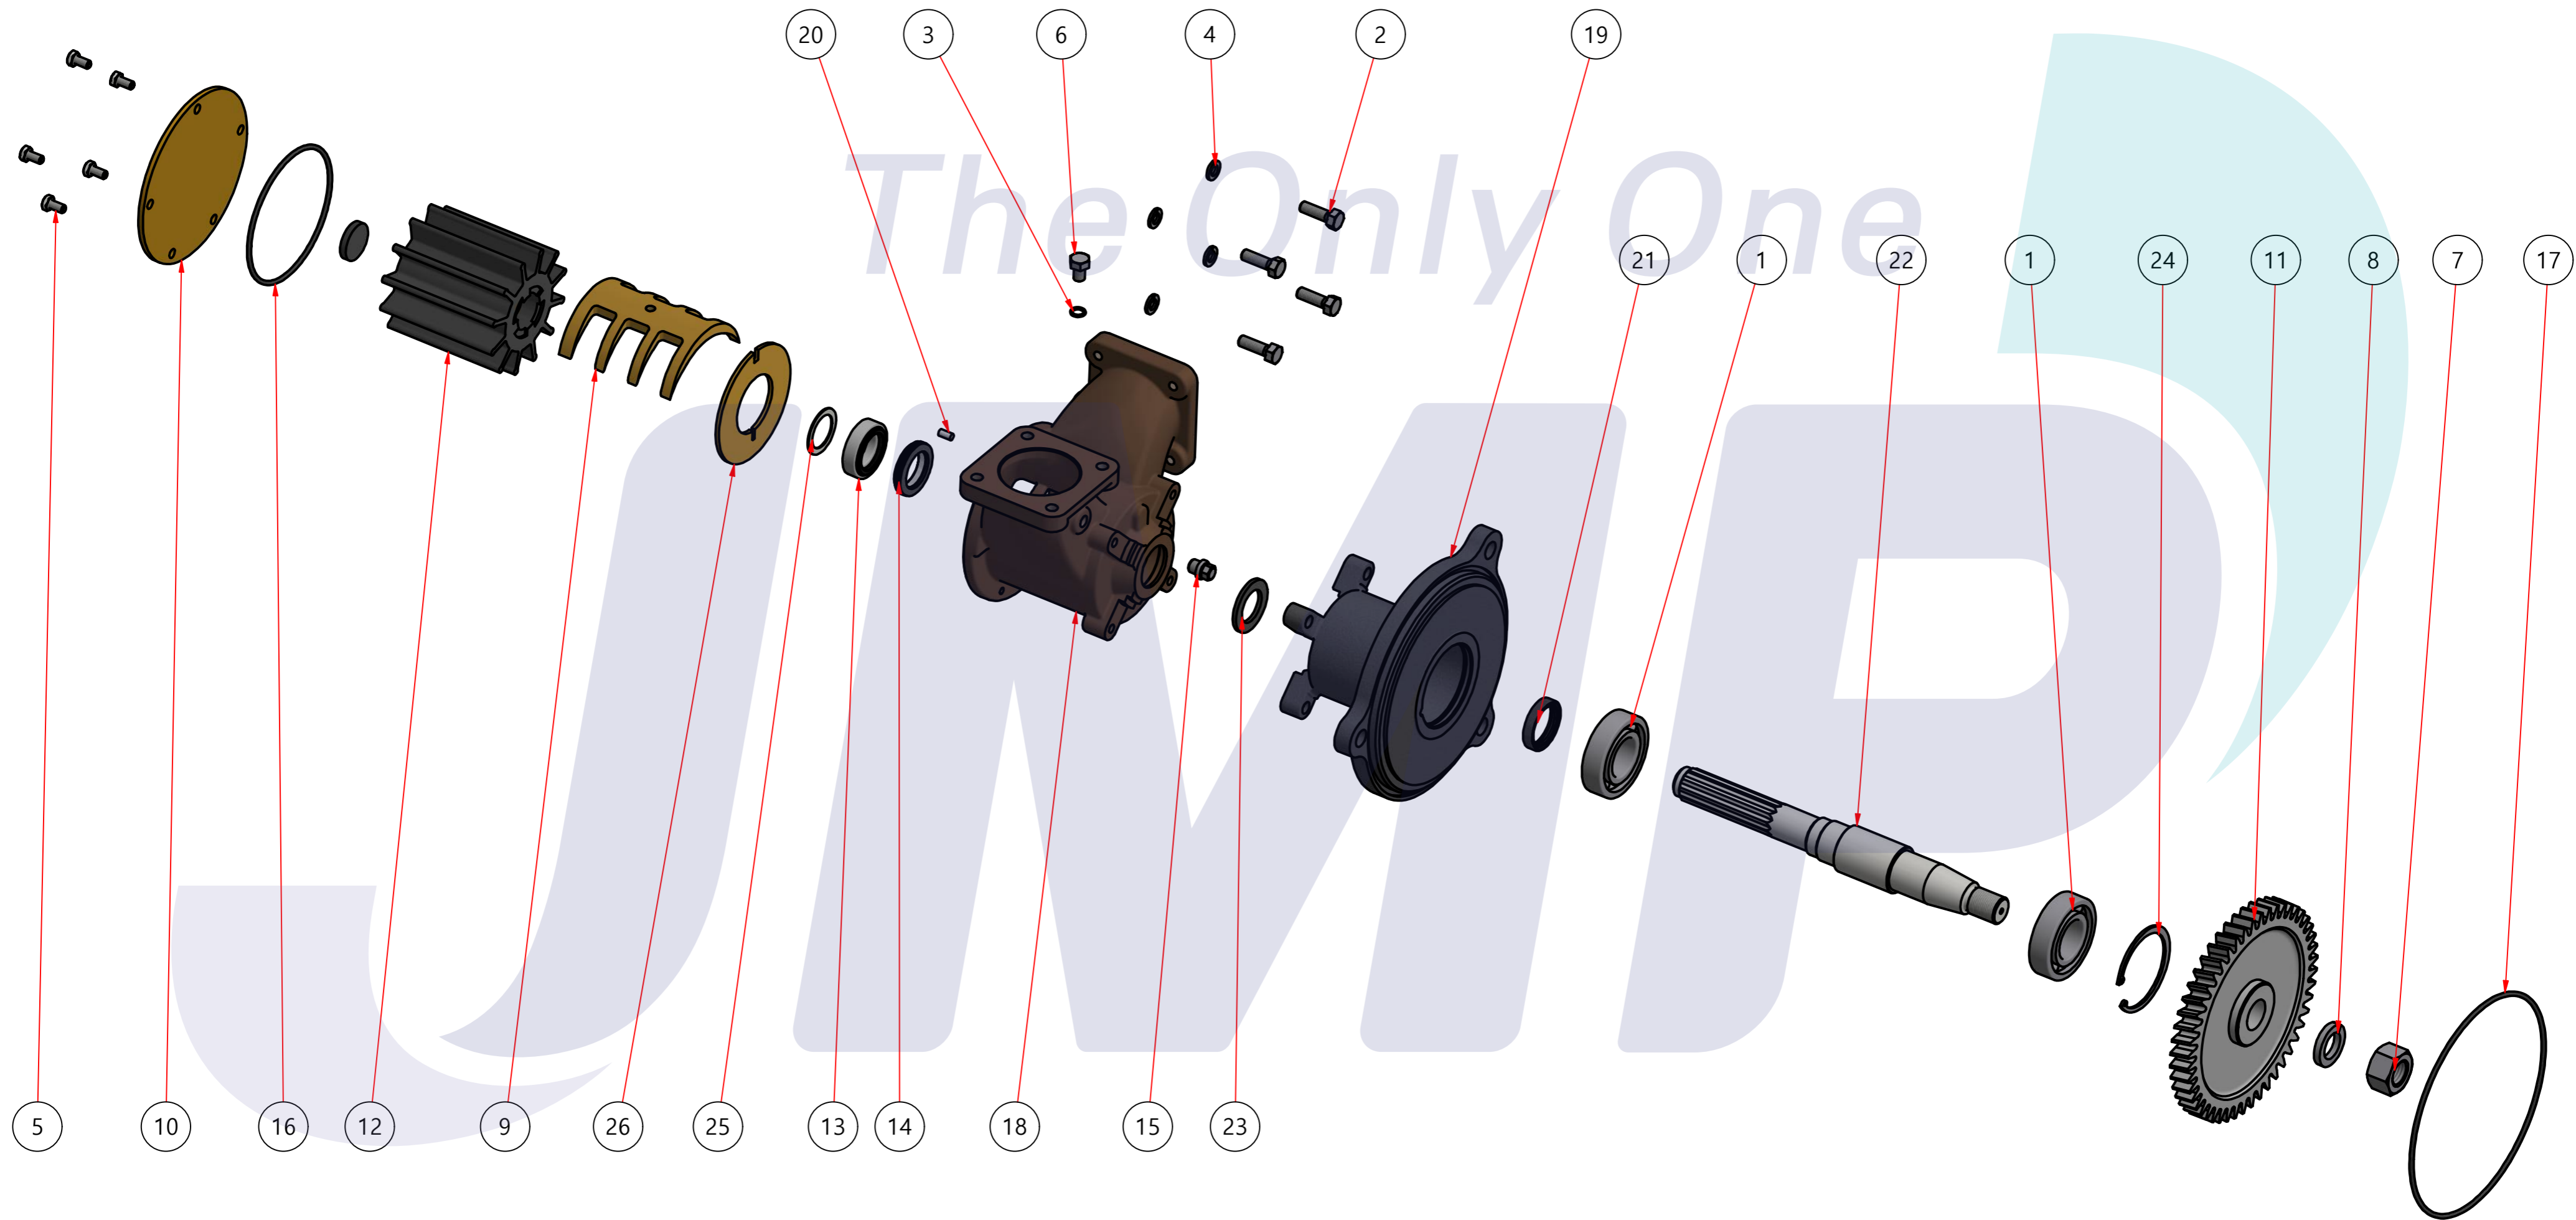

PART LIST					
No.	QTY	PART NUMBER	PART NAME	MAT	DESCRIPTION
1	1	PUA0113	PUMP ASSY		JPR-VP0160D

Drawing by	Checked by	Approved by - date	Model Name	Date	Scale
강 명진	Y.D. JEON		JPR-VP0160D	2015-01-06	1 : 1
			PUMP ASSY"		
PART NUMBER		Edition	Sheet		
PUA0113(0)		0	A1		

품 번	PUA0113
품 명	JPR-VP0160D

A: MAJOR KIT B: MINOR KIT C: CAM SET D: M-SEAL SET E: IMPELLER KIT

No.	QTY	PART NUMBER	PART NAME	A (JSK0075)	B (JSM0076)	C (CAMSET0028)	D (MCSSET0003)	E (JIKJMP047)
1	2	BER0005	BEARING	X				
2	4	BOL0016	HEX BOLT	X				
3	1	BOL0031	BRONZE WASHER	X	X	X		
4	4	BOL0036	SPRING WASHER	X				
5	5	BOL0081	HEX BOLT	X	X			
6	1	BOL0137	HEX BOLT	X	X	X		
7	1	BOL0160	NUT	X				
8	1	BOL0161	SPRING WASHER	X				
9	1	CAM0028	CAM	X	X	X		
10	1	COV0037	COVER	X	X			
11	1	GEA0020	GEAR					
12	1	8326-01	RUBBER IMPELLER	X	X			X
13	1	MCS0004	CARBON	X	X		X	
14	1	MCS0009	CERAMIC	X	X		X	
15	1	NIP0014	PLUG	X				
16	1	ORG0059	O-RING	X	X			X
17	1	ORG0060	O-RING	X				
18	1	PBC0190	PUMP CASING / IMP					
19	1	PBC0191	PUMP CASING/VP0160D/BER					
20	1	PIN0005	PIN	X				
21	1	RET001301	RETAINER	X				
22	1	SHA0106	SHAFT	X				
23	1	SLI0003	SLINGER	X				
24	1	SNP0013	SNAP-RING	X				
25	1	SPC0012	SHIM	X	X			
26	1	WER0018	WEAR PLATE	X	X			

PART LIST					
No.	QTY	PART NUMBER	PART NAME	MAT	DESCRIPTION
1	1	PUA0113	PUMP ASSY		JPR-VP0160D

Drawing by 강 명진	Checked by Y.D. JEON	Approved by - date	Model Name JPR-VP0160D	Date 2015-01-09	Scale 1:1
			PUMP PART'S VIEW		
			PART NUMBER PUA0113(0)	Edition 0	Sheet A2