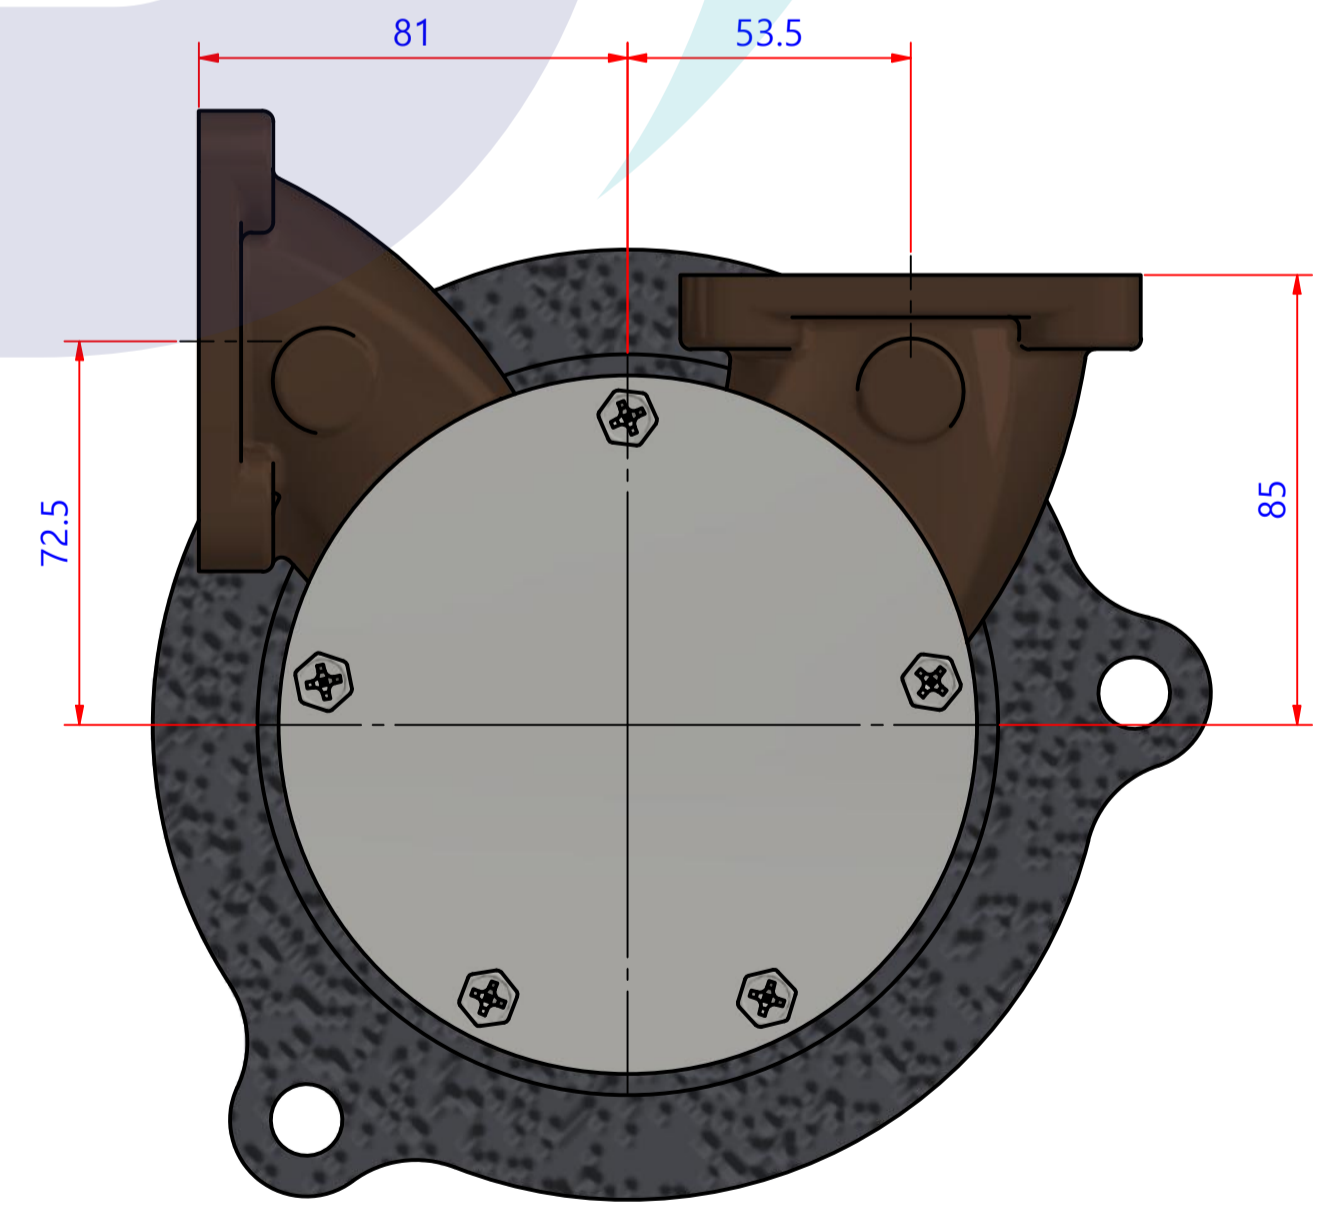

PART LIST					
No.	QTY	PART NUMBER	PART NAME	MAT	DESCRIPTION
1	1	PUA0113	PUMP ASSY		JPR-VP0160D

Drawing by	Checked by	Approved by - date	Model Name	Date	Scale
강 명진	Y.D. JEON		JPR-VP0160D	2015-01-06	1 : 1
			PUMP ASSY"		
PART NUMBER		Edition	Sheet		
PUA0113(0)		0	A1		

품 번	PUA0113
품 명	JPR-VP0160D

A: MAJOR KIT B: MINOR KIT C: CAM SET D: M-SEAL SET E: IMPELLER KIT

No.	QTY	PART NUMBER	PART NAME	A (JSK0075)	B (JSM0076)	C (CAMSET0028)	D (MCSSET0003)	E (JIKJMP047)
1	2	BER0005	BEARING	X				
2	4	BOL0016	HEX BOLT	X				
3	1	BOL0031	BRONZE WASHER	X	X	X		
4	4	BOL0036	SPRING WASHER	X				
5	5	BOL0081	HEX BOLT	X	X			
6	1	BOL0137	HEX BOLT	X	X	X		
7	1	BOL0160	NUT	X				
8	1	BOL0161	SPRING WASHER	X				
9	1	CAM0028	CAM	X	X	X		
10	1	COV0037	COVER	X	X			
11	1	GEA0020	GEAR					
12	1	8326-01	RUBBER IMPELLER	X	X			X
13	1	MCS0004	CARBON	X	X		X	
14	1	MCS0009	CERAMIC	X	X		X	
15	1	NIP0014	PLUG	X				
16	1	ORG0059	O-RING	X	X			X
17	1	ORG0060	O-RING	X				
18	1	PBC0190	PUMP CASING / IMP					
19	1	PBC0191	PUMP CASING/VP0160D/BER					
20	1	PIN0005	PIN	X				
21	1	RET001301	RETAINER	X				
22	1	SHA0106	SHAFT	X				
23	1	SLI0003	SLINGER	X				
24	1	SNP0013	SNAP-RING	X				
25	1	SPC0012	SHIM	X	X			
26	1	WER0018	WEAR PLATE	X	X			

PART LIST					
No.	QTY	PART NUMBER	PART NAME	MAT	DESCRIPTION
1	1	PUA0113	PUMP ASSY		JPR-VP0160D

Drawing by 강 명진	Checked by Y.D. JEON	Approved by - date	Model Name JPR-VP0160D	Date 2015-01-09	Scale 1:1
			PUMP PART'S VIEW		
			PART NUMBER PUA0113(0)	Edition 0	Sheet A2