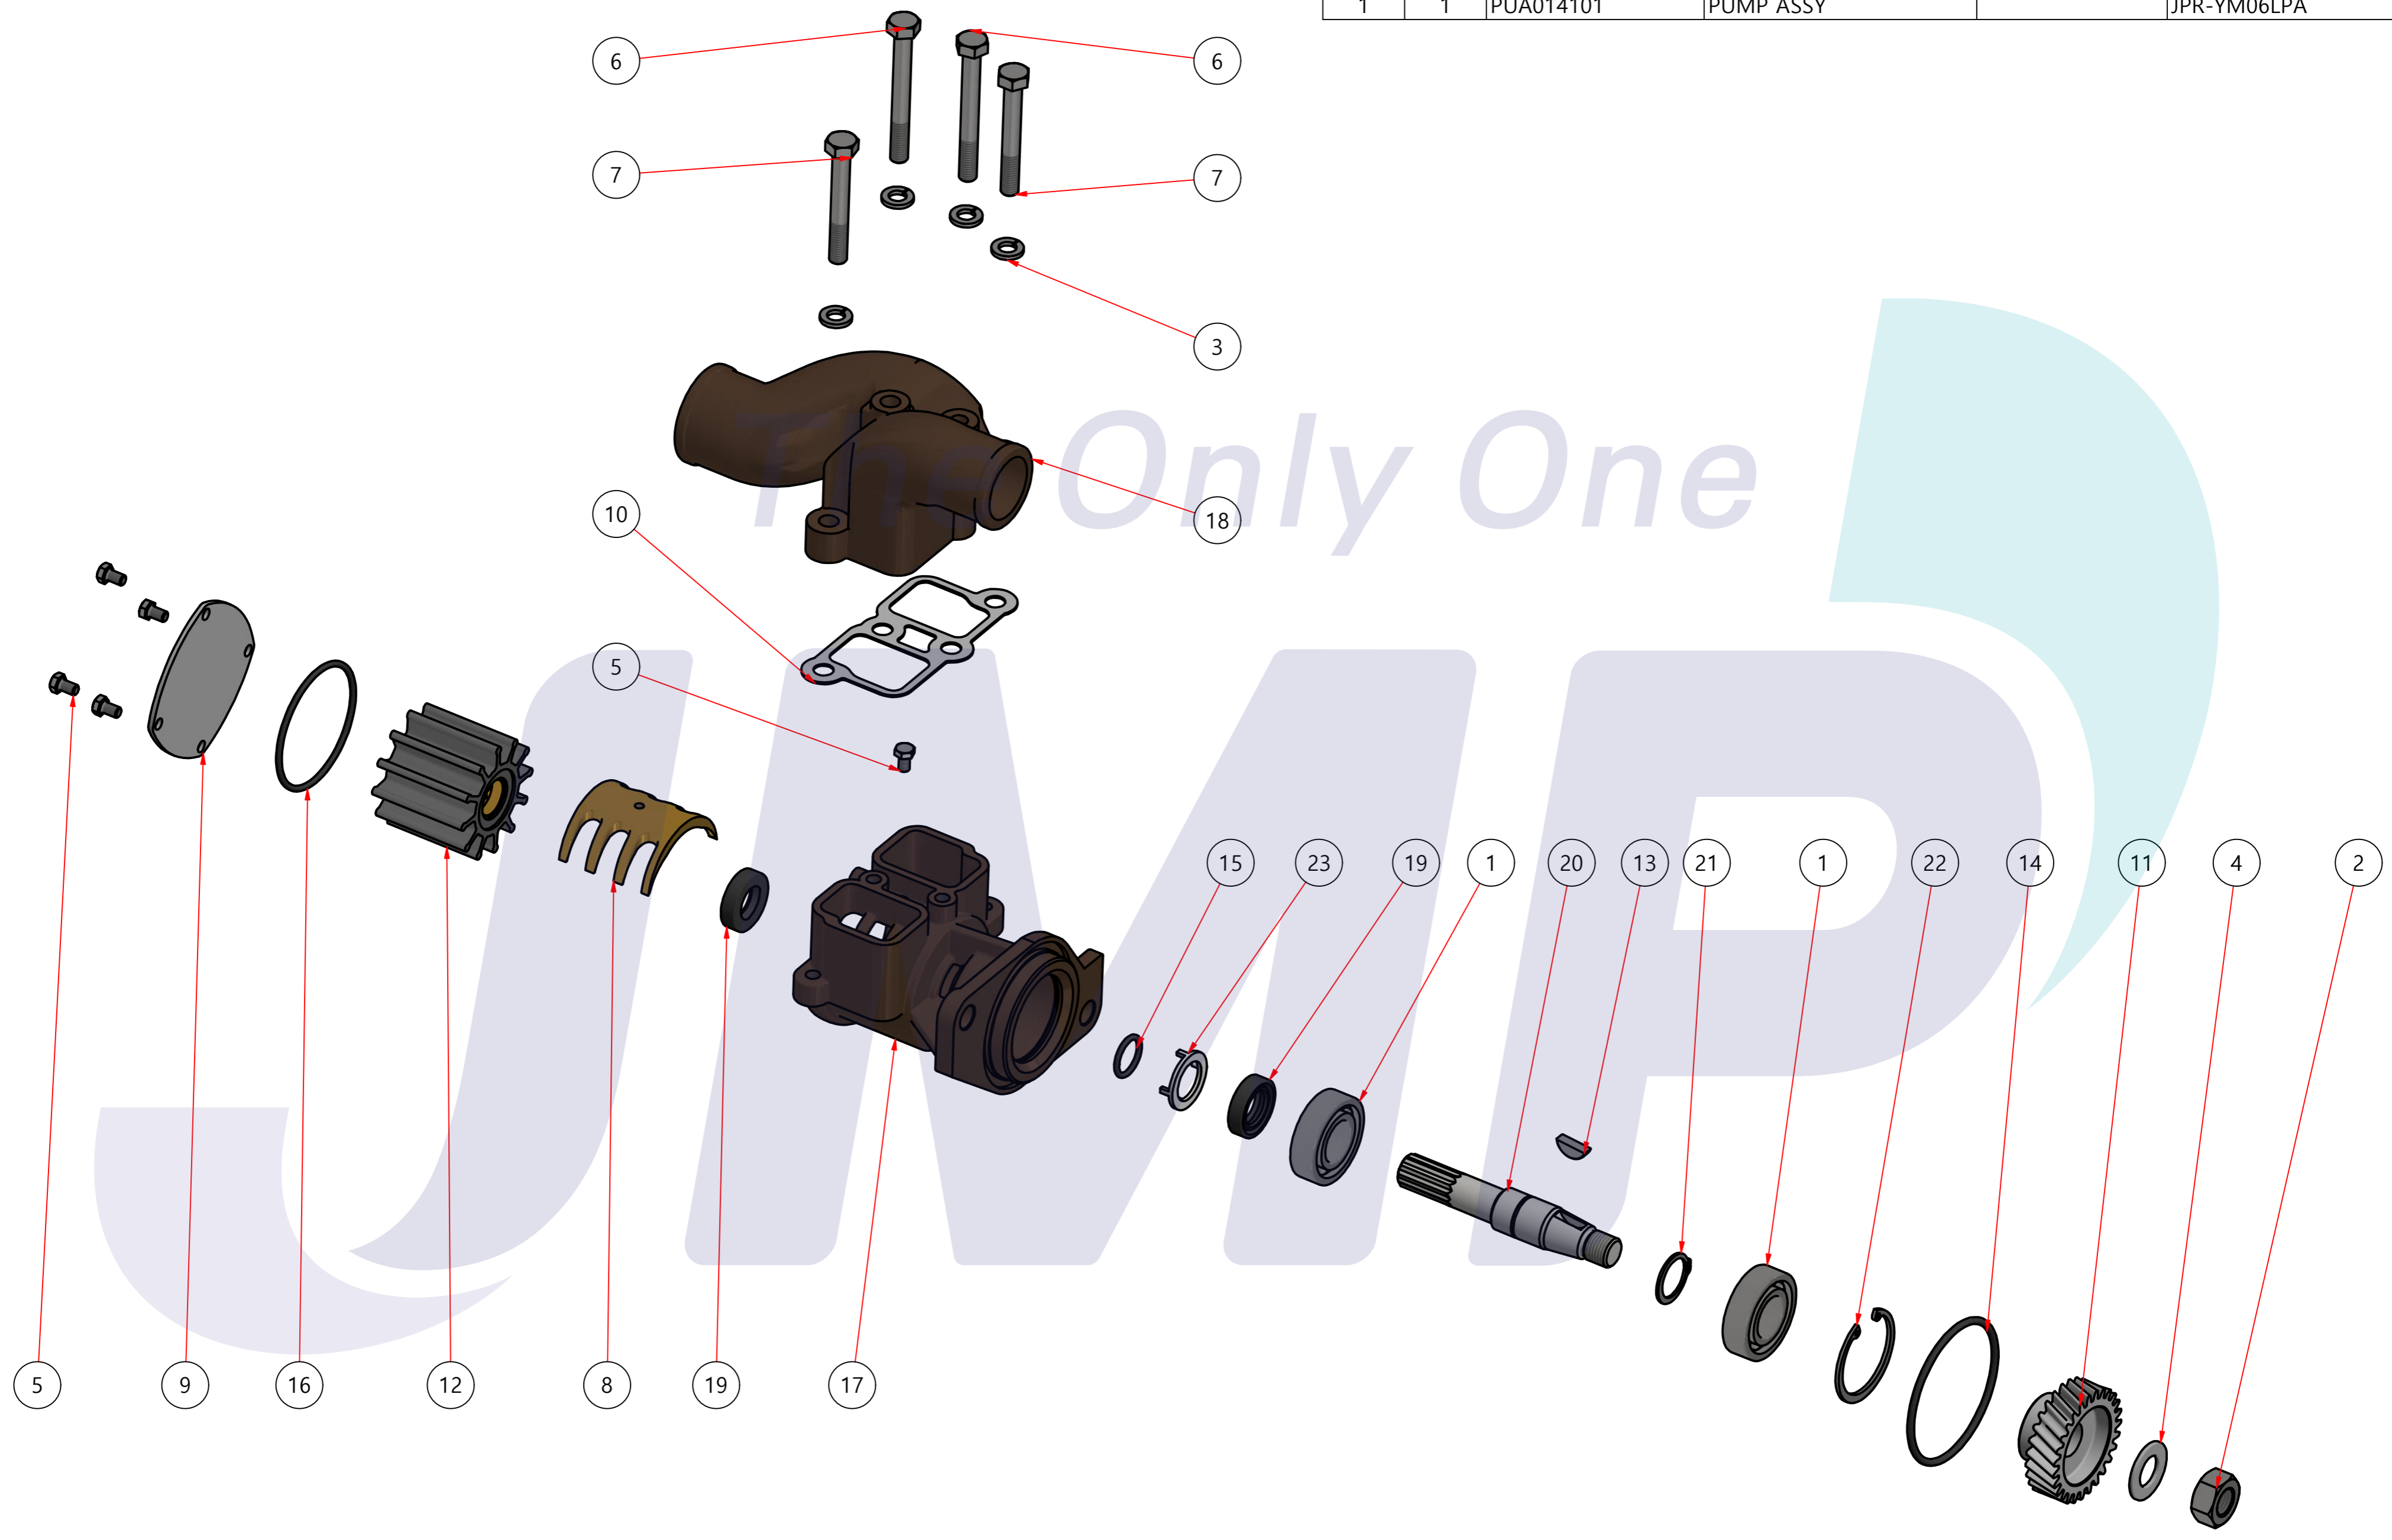

		부품 리스트			
항목	수량	부품번호	주제	재질	설명
1	1	PUA014101	PUMP ASSY		JPR-YM06LPA

Drawing by	Checked by	Approved by - date	Model Name	Date	Scale
강명진	C.I, JEON		JPR-YM06LPA	2016-10-13	1:1
			PUMP ASSY		
			PART NUMBER	Edition	Sheet
			PUA014101(0)	0	A2

품 번	PUA014101
품 명	JPR-YM06LPA

A: MAJOR KIT B: MINOR KIT C: CAM SET D: IMPELLER KIT

No.	QTY	PART NUMBER	PART NAME	A (JSK0129)	B (JSM0129)	C (CAMSET0042)	D (JIKJMP016)
1	2	BER0031	BEARING	X			
2	1	BOL001901	NUT	X			
3	4	BOL0037	SPRING WASHER				
4	1	BOL0129	FLAT WASHER	X			
5	5	BOL0163	HEX BOLT	X	X	X (1)	
6	2	BOL0184	HEX BOLT				
7	2	BOL0185	HEX BOLT				
8	1	CAM0042	CAM	X	X	X	
9	1	COV0050	COVER	X	X		
10	1	GAK0067	GASKET				
11	1	GEA0029	GEAR				
12	1	7136-01	RUBBER IMPELLER	X	X		X
13	1	KEY0013	KEY	X			
14	1	ORG0006	O-RING	X			
15	1	ORG0044	O-RING	X			
16	1	ORG0061	O-RING	X	X		X
17	1	PBC0233	PUMP CASING				
18	1	PBC0234	PUMP CONNECTION				
19	2	RET0013	RETAINER	X	X (1)		
20	1	SHA0133	SHAFT	X			
21	1	SNP0003	SNAP-RING	X			
22	1	SNP0017	SNAP-RING	X			
23	1	SPC0032	SPACER WASHER	X			

PART LIST					
No.	QTY	PART NUMBER	PART NAME	MAT	DESCRIPTION
1	1	PUA014101	PUMP ASSY		JPR-YM06LPA

Drawing by M.J.KANG	Checked by C.I. JEON	Approved by - date	Model Name JPR-YM06LPA	Date 2016-11-09	Scale 1:1
			PUMP PART'S VIEW		
			PART NUMBER PUA014101(0)	Edition 0	Sheet A2