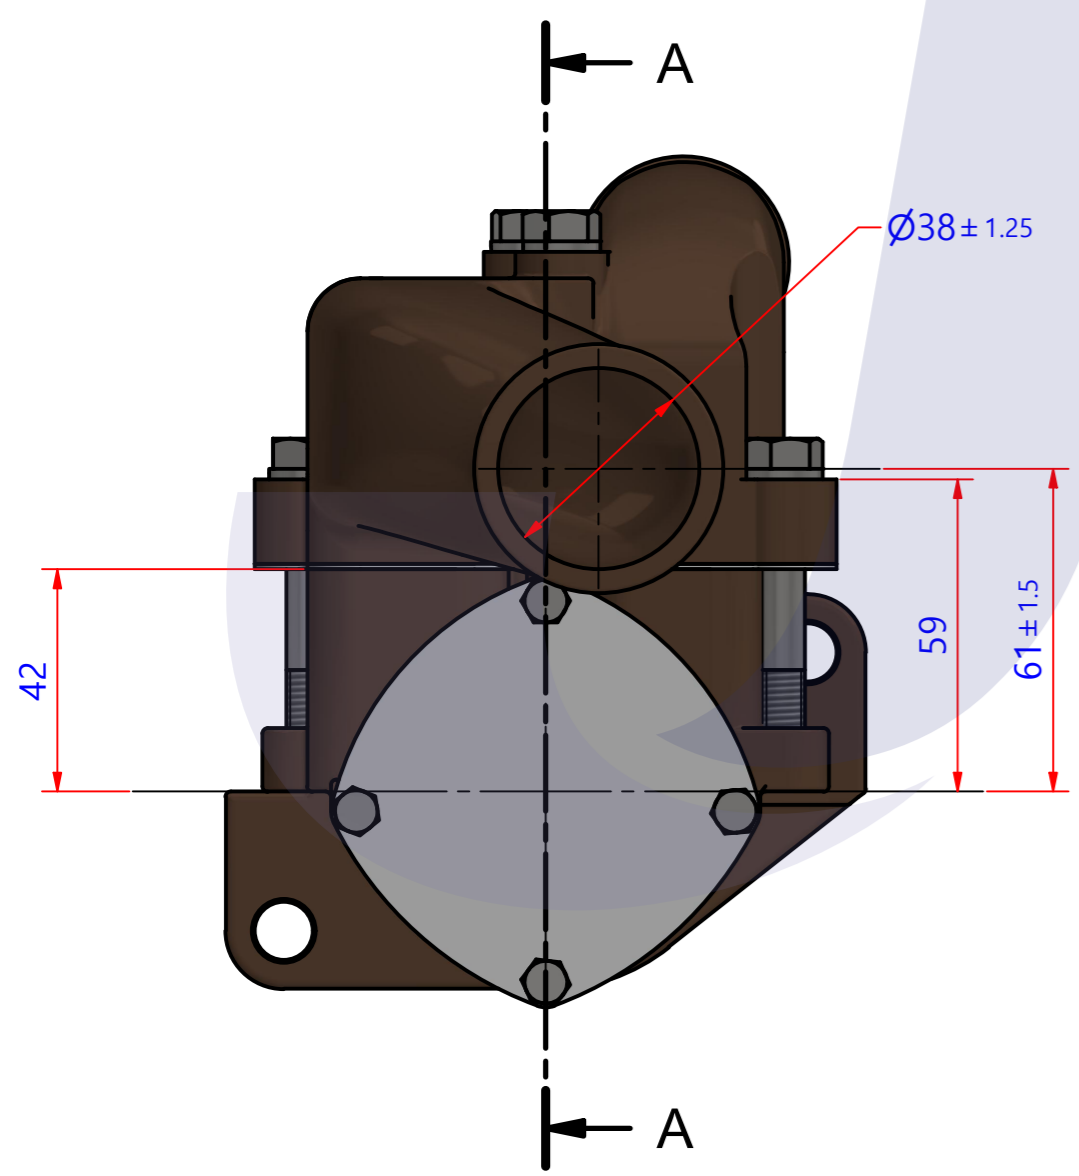

		부품 리스트			
항목	수량	부품번호	주제	재질	설명
1	1	PUA014101	PUMP ASSY		JPR-YM06LPA

Drawing by	Checked by	Approved by - date	Model Name	Date	Scale
강명진	C.I, JEON		JPR-YM06LPA	2016-10-13	1:1
			PUMP ASSY		
			PART NUMBER	Edition	Sheet
			PUA014101(0)	0	A2

품 번	PUA014101
품 명	JPR-YM06LPA

A: MAJOR KIT B: MINOR KIT C: CAM SET D: IMPELLER KIT

No.	QTY	PART NUMBER	PART NAME	A (JSK0129)	B (JSM0129)	C (CAMSET0042)	D (JIKJMP016)
1	2	BER0031	BEARING	X			
2	1	BOL001901	NUT	X			
3	4	BOL0037	SPRING WASHER				
4	1	BOL0129	FLAT WASHER	X			
5	5	BOL0163	HEX BOLT	X	X	X (1)	
6	2	BOL0184	HEX BOLT				
7	2	BOL0185	HEX BOLT				
8	1	CAM0042	CAM	X	X	X	
9	1	COV0050	COVER	X	X		
10	1	GAK0067	GASKET				
11	1	GEA0029	GEAR				
12	1	7136-01	RUBBER IMPELLER	X	X		X
13	1	KEY0013	KEY	X			
14	1	ORG0006	O-RING	X			
15	1	ORG0044	O-RING	X			
16	1	ORG0061	O-RING	X	X		X
17	1	PBC0233	PUMP CASING				
18	1	PBC0234	PUMP CONNECTION				
19	2	RET0013	RETAINER	X	X (1)		
20	1	SHA0133	SHAFT	X			
21	1	SNP0003	SNAP-RING	X			
22	1	SNP0017	SNAP-RING	X			
23	1	SPC0032	SPACER WASHER	X			

PART LIST					
No.	QTY	PART NUMBER	PART NAME	MAT	DESCRIPTION
1	1	PUA014101	PUMP ASSY		JPR-YM06LPA

Drawing by M.J.KANG	Checked by C.I. JEON	Approved by - date	Model Name JPR-YM06LPA	Date 2016-11-09	Scale 1:1
			PUMP PART'S VIEW		
			PART NUMBER PUA014101(0)	Edition 0	Sheet A2