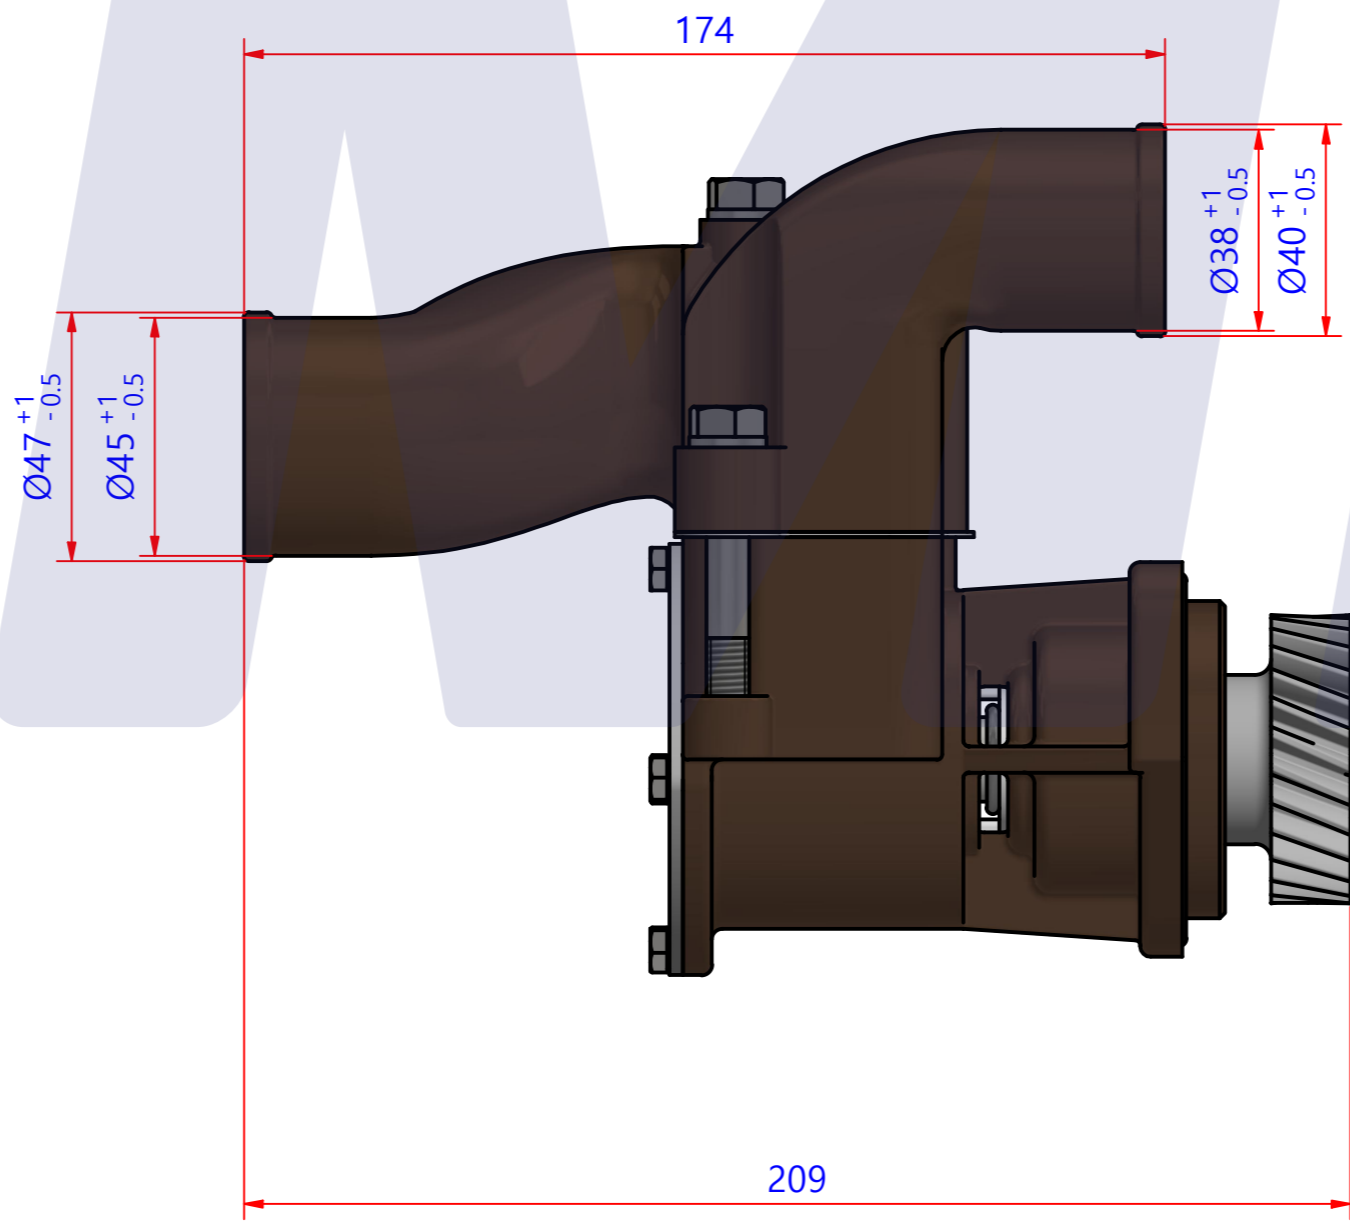

		부품 리스트			
항목	수량	부품번호	주제	재질	설명
1	1	PUA014101	PUMP ASSY		JPR-YM06LPA

Drawing by	Checked by	Approved by - date	Model Name	Date	Scale
강명진	C.I, JEON		JPR-YM06LPA	2016-10-13	1:1
			PUMP ASSY		
			PART NUMBER	Edition	Sheet
			PUA014101(0)	0	A2

품 번	PUA014101
품 명	JPR-YM06LPA

A: MAJOR KIT B: MINOR KIT C: CAM SET D: IMPELLER KIT

No.	QTY	PART NUMBER	PART NAME	A (JSK0129)	B (JSM0129)	C (CAMSET0042)	D (JIKJMP016)
1	2	BER0031	BEARING	X			
2	1	BOL001901	NUT	X			
3	4	BOL0037	SPRING WASHER				
4	1	BOL0129	FLAT WASHER	X			
5	5	BOL0163	HEX BOLT	X	X	X (1)	
6	2	BOL0184	HEX BOLT				
7	2	BOL0185	HEX BOLT				
8	1	CAM0042	CAM	X	X	X	
9	1	COV0050	COVER	X	X		
10	1	GAK0067	GASKET				
11	1	GEA0029	GEAR				
12	1	7136-01	RUBBER IMPELLER	X	X		X
13	1	KEY0013	KEY	X			
14	1	ORG0006	O-RING	X			
15	1	ORG0044	O-RING	X			
16	1	ORG0061	O-RING	X	X		X
17	1	PBC0233	PUMP CASING				
18	1	PBC0234	PUMP CONNECTION				
19	2	RET0013	RETAINER	X	X (1)		
20	1	SHA0133	SHAFT	X			
21	1	SNP0003	SNAP-RING	X			
22	1	SNP0017	SNAP-RING	X			
23	1	SPC0032	SPACER WASHER	X			

PART LIST					
No.	QTY	PART NUMBER	PART NAME	MAT	DESCRIPTION
1	1	PUA014101	PUMP ASSY		JPR-YM06LPA

Drawing by M.J.KANG	Checked by C.I. JEON	Approved by - date	Model Name JPR-YM06LPA	Date 2016-11-09	Scale 1:1
			PUMP PART'S VIEW		
			PART NUMBER PUA014101(0)	Edition 0	Sheet A2