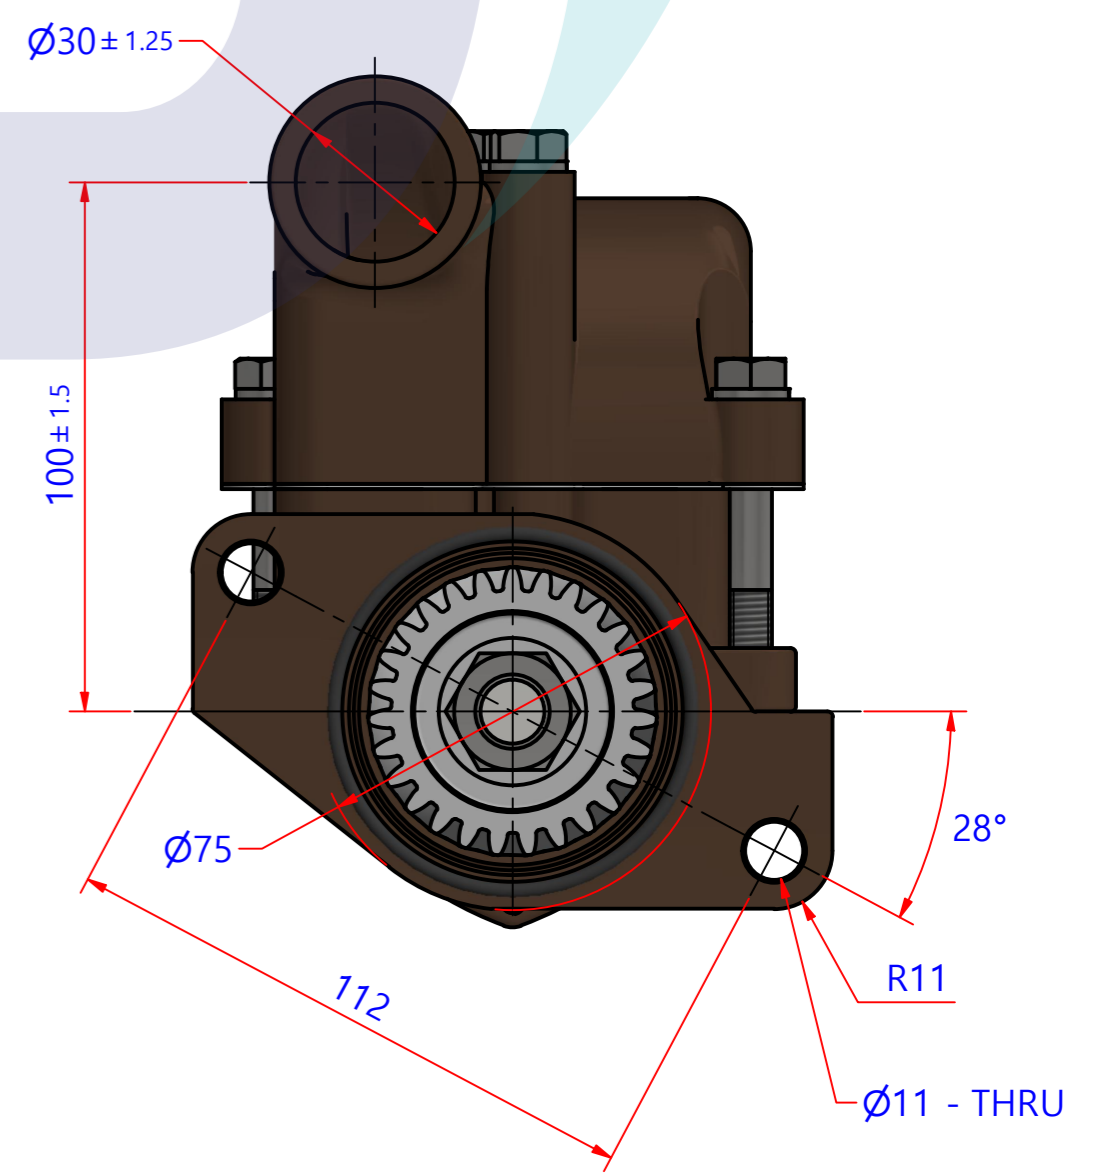

		부품 리스트			
항목	수량	부품번호	주제	재질	설명
1	1	PUA014101	PUMP ASSY		JPR-YM06LPA

Drawing by	Checked by	Approved by - date	Model Name	Date	Scale
강명진	C.I, JEON		JPR-YM06LPA	2016-10-13	1:1
			PUMP ASSY		
			PART NUMBER	Edition	Sheet
			PUA014101(0)	0	A2

품 번	PUA014101
품 명	JPR-YM06LPA

A: MAJOR KIT B: MINOR KIT C: CAM SET D: IMPELLER KIT

No.	QTY	PART NUMBER	PART NAME	A (JSK0129)	B (JSM0129)	C (CAMSET0042)	D (JIKJMP016)
1	2	BER0031	BEARING	X			
2	1	BOL001901	NUT	X			
3	4	BOL0037	SPRING WASHER				
4	1	BOL0129	FLAT WASHER	X			
5	5	BOL0163	HEX BOLT	X	X	X (1)	
6	2	BOL0184	HEX BOLT				
7	2	BOL0185	HEX BOLT				
8	1	CAM0042	CAM	X	X	X	
9	1	COV0050	COVER	X	X		
10	1	GAK0067	GASKET				
11	1	GEA0029	GEAR				
12	1	7136-01	RUBBER IMPELLER	X	X		X
13	1	KEY0013	KEY	X			
14	1	ORG0006	O-RING	X			
15	1	ORG0044	O-RING	X			
16	1	ORG0061	O-RING	X	X		X
17	1	PBC0233	PUMP CASING				
18	1	PBC0234	PUMP CONNECTION				
19	2	RET0013	RETAINER	X	X (1)		
20	1	SHA0133	SHAFT	X			
21	1	SNP0003	SNAP-RING	X			
22	1	SNP0017	SNAP-RING	X			
23	1	SPC0032	SPACER WASHER	X			

PART LIST					
No.	QTY	PART NUMBER	PART NAME	MAT	DESCRIPTION
1	1	PUA014101	PUMP ASSY		JPR-YM06LPA

Drawing by M.J.KANG	Checked by C.I. JEON	Approved by - date	Model Name JPR-YM06LPA	Date 2016-11-09	Scale 1:1
			PUMP PART'S VIEW		
			PART NUMBER PUA014101(0)	Edition 0	Sheet A2