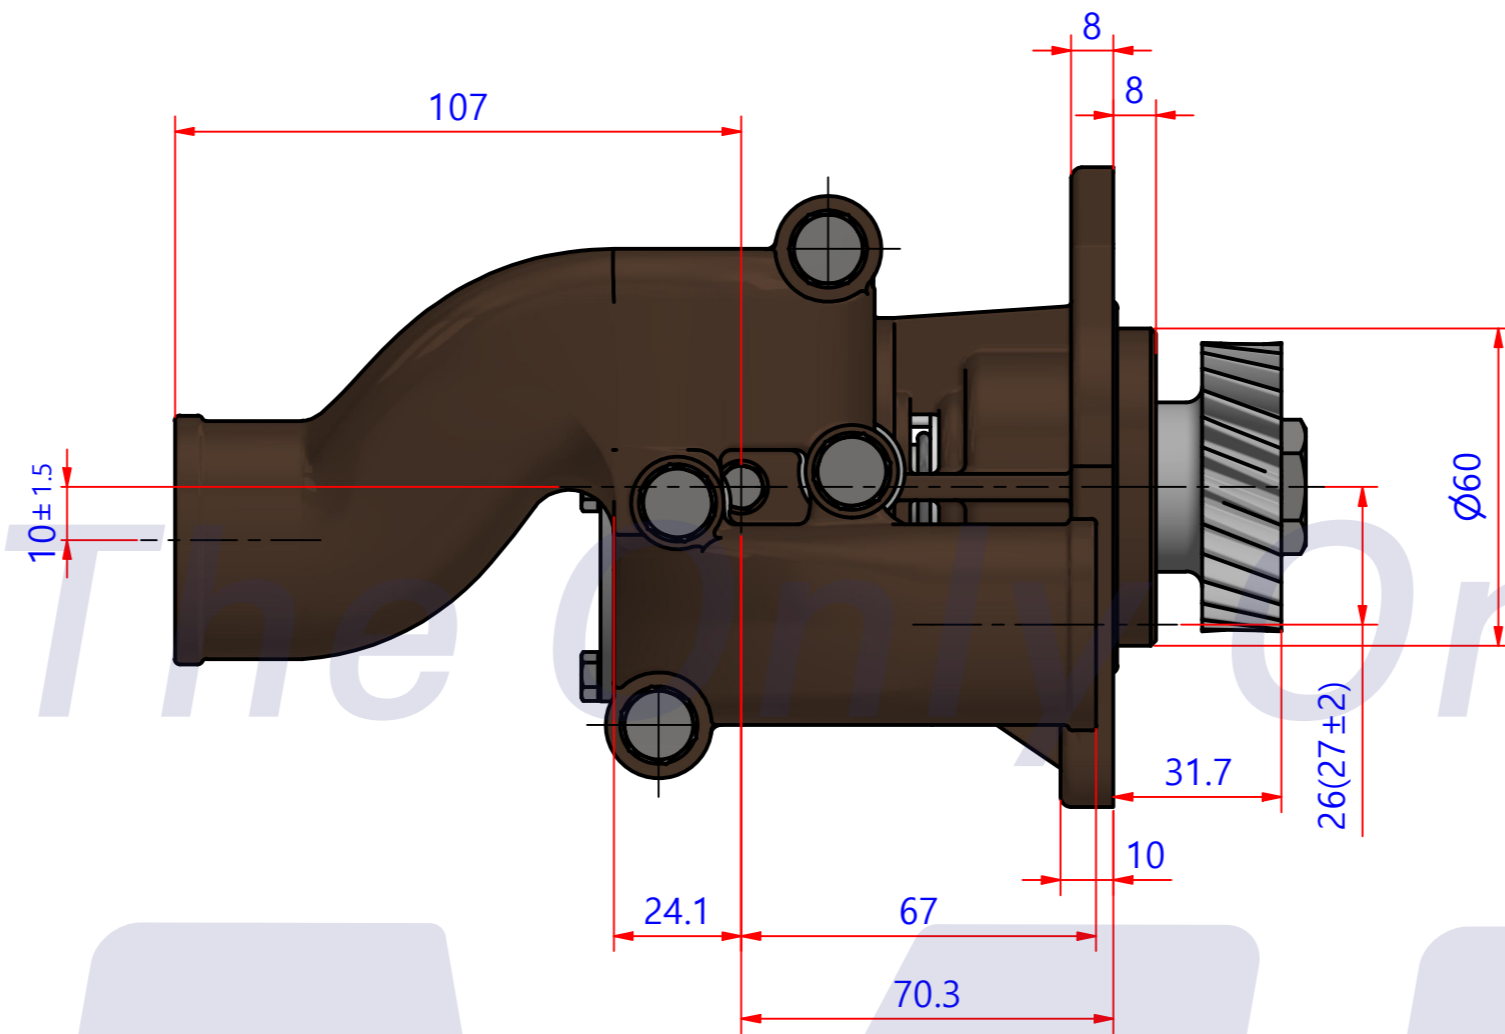

		부품 리스트			
항목	수량	부품번호	주제	재질	설명
1	1	PUA014101	PUMP ASSY		JPR-YM06LPA

Drawing by	Checked by	Approved by - date	Model Name	Date	Scale
강명진	C.I, JEON		JPR-YM06LPA	2016-10-13	1:1
			PUMP ASSY		
			PART NUMBER	Edition	Sheet
			PUA014101(0)	0	A2

품 번	PUA014101
품 명	JPR-YM06LPA

A: MAJOR KIT B: MINOR KIT C: CAM SET D: IMPELLER KIT

No.	QTY	PART NUMBER	PART NAME	A (JSK0129)	B (JSM0129)	C (CAMSET0042)	D (JIKJMP016)
1	2	BER0031	BEARING	X			
2	1	BOL001901	NUT	X			
3	4	BOL0037	SPRING WASHER				
4	1	BOL0129	FLAT WASHER	X			
5	5	BOL0163	HEX BOLT	X	X	X (1)	
6	2	BOL0184	HEX BOLT				
7	2	BOL0185	HEX BOLT				
8	1	CAM0042	CAM	X	X	X	
9	1	COV0050	COVER	X	X		
10	1	GAK0067	GASKET				
11	1	GEA0029	GEAR				
12	1	7136-01	RUBBER IMPELLER	X	X		X
13	1	KEY0013	KEY	X			
14	1	ORG0006	O-RING	X			
15	1	ORG0044	O-RING	X			
16	1	ORG0061	O-RING	X	X		X
17	1	PBC0233	PUMP CASING				
18	1	PBC0234	PUMP CONNECTION				
19	2	RET0013	RETAINER	X	X (1)		
20	1	SHA0133	SHAFT	X			
21	1	SNP0003	SNAP-RING	X			
22	1	SNP0017	SNAP-RING	X			
23	1	SPC0032	SPACER WASHER	X			

PART LIST					
No.	QTY	PART NUMBER	PART NAME	MAT	DESCRIPTION
1	1	PUA014101	PUMP ASSY		JPR-YM06LPA

Drawing by M.J.KANG	Checked by C.I. JEON	Approved by - date	Model Name JPR-YM06LPA	Date 2016-11-09	Scale 1:1
			PUMP PART'S VIEW		
			PART NUMBER PUA014101(0)	Edition 0	Sheet A2