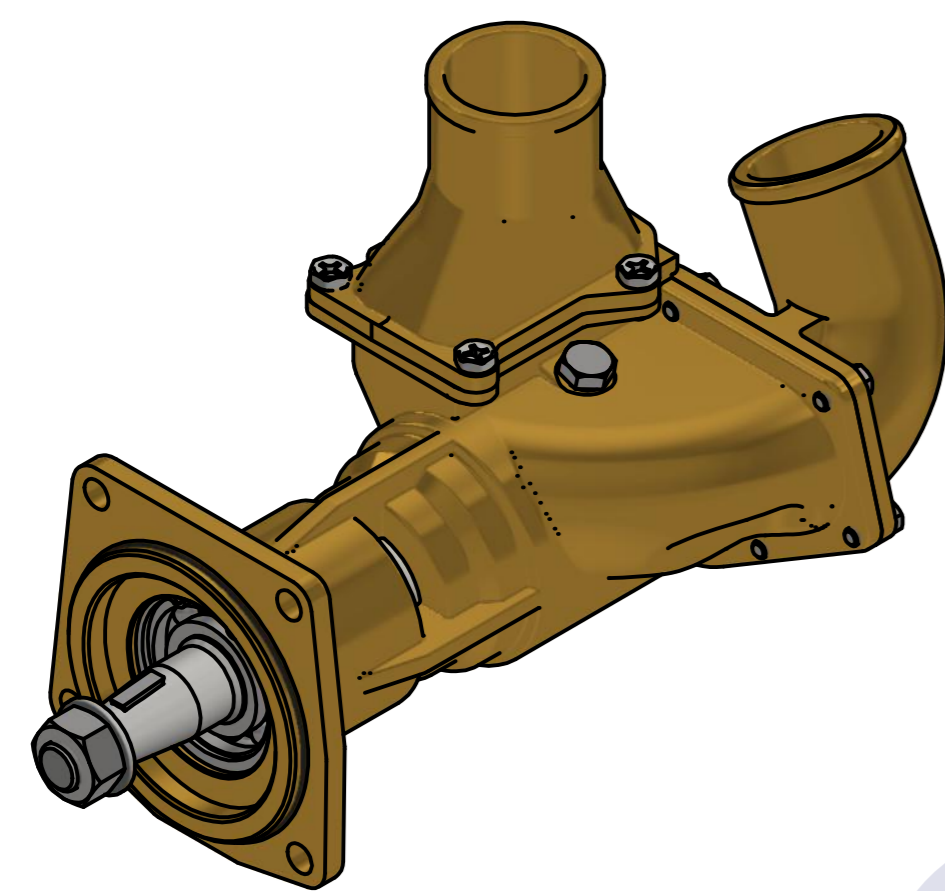

부품 리스트					
항목	수량	부품번호	주제	재질	설명
1	1	PUA0139	PUMP ASSY		JPR-YM06LY3

Drawing by	Checked by	Approved by - date	Model Name	Date	Scale
강명진	C.I, JEON		JPR-YM06LY3	2016-09-28	1:1
			PUMP ASSY		
			PART NUMBER	Edition	Sheet
			PUA0139(0)	0	A2

품 번	PUA0139
품 명	JPR-YM06LY3

A: MAJOR KIT B: MINOR KIT C: CAM SET D: M-SEAL SET E: IMPELLER KIT

No.	QTY	PART NUMBER	PART NAME	A (JSK0127)	B (JSM0127)	C (CAMSET0041)	D (MCSSET0021)	E (JIKJMP062)
1	2	BER0004	BEARING	X				
2	1	BOL001901	NUT	X				
3	1	BOL0031	BRONZE WASHER	X	X	X		
4	4	BOL0081	HEX BOLT	X				
5	1	BOL0129	FLAT WASHER	X				
6	1	BOL0137	HEX BOLT	X	X	X		
7	6	BOL0182	HEX BOLT	X	X			
8	1	CAM0041	CAM	X	X	X		
9	1	7376-01	RUBBER IMPELLER	X	X			X
10	1	KEY0013	KEY	X				
11	1	MCS0042	CARBON	X	X		X	
12	1	MCS0043	CERAMIC	X	X		X	
13	1	ORG0013	O-RING	X				
14	1	ORG0074	O-RING	X	X (1)			
15	2	ORG0081	O-RING	X	X (1)			X (1)
16	1	PBC0225	PUMP CASING					
17	1	PBC0226	PUMP COVER	X	X			
18	1	PBC0227	PUMP CONNECTION					
19	1	PIN0001	PIN					
20	1	RET0053	RETAINER	X				
21	1	SHA0129	SHAFT	X				
22	1	SNP0008	SNAP-RING	X	X			
23	1	SNP0011	SNAP-RING	X				
24	1	WER0001	WEAR PLATE	X	X			

PART LIST					
No.	QTY	PART LIST	PART NAME	MAT	DESCRIPTION
1	1	PUA0139	PUMP ASSY		JPR-YM06LY3

Drawing by	Checked by	Approved by - date	Model Name	Date	Scale
M.J.KANG	C.I. JEON		JPR-YM06LY3	2016-11-09	1:1
			PUMP PART'S VIEW		
			PUA0139(0)	0	A2