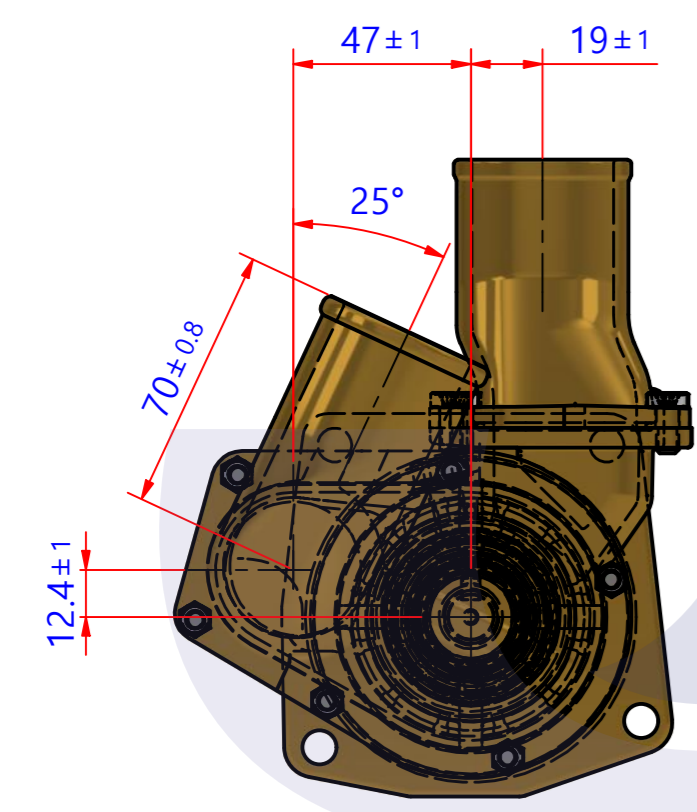

부품 리스트					
항목	수량	부품번호	주제	재질	설명
1	1	PUA0139	PUMP ASSY		JPR-YM06LY3

Drawing by	Checked by	Approved by - date	Model Name	Date	Scale
강명진	C.I, JEON		JPR-YM06LY3	2016-09-28	1:1
			PUMP ASSY		
			PART NUMBER	Edition	Sheet
			PUA0139(0)	0	A2

품 번	PUA0139
품 명	JPR-YM06LY3

A: MAJOR KIT B: MINOR KIT C: CAM SET D: M-SEAL SET E: IMPELLER KIT

No.	QTY	PART NUMBER	PART NAME	A (JSK0127)	B (JSM0127)	C (CAMSET0041)	D (MCSSET0021)	E (JIKJMP062)
1	2	BER0004	BEARING	X				
2	1	BOL001901	NUT	X				
3	1	BOL0031	BRONZE WASHER	X	X	X		
4	4	BOL0081	HEX BOLT	X				
5	1	BOL0129	FLAT WASHER	X				
6	1	BOL0137	HEX BOLT	X	X	X		
7	6	BOL0182	HEX BOLT	X	X			
8	1	CAM0041	CAM	X	X	X		
9	1	7376-01	RUBBER IMPELLER	X	X			X
10	1	KEY0013	KEY	X				
11	1	MCS0042	CARBON	X	X		X	
12	1	MCS0043	CERAMIC	X	X		X	
13	1	ORG0013	O-RING	X				
14	1	ORG0074	O-RING	X	X (1)			
15	2	ORG0081	O-RING	X	X (1)			X (1)
16	1	PBC0225	PUMP CASING					
17	1	PBC0226	PUMP COVER	X	X			
18	1	PBC0227	PUMP CONNECTION					
19	1	PIN0001	PIN					
20	1	RET0053	RETAINER	X				
21	1	SHA0129	SHAFT	X				
22	1	SNP0008	SNAP-RING	X	X			
23	1	SNP0011	SNAP-RING	X				
24	1	WER0001	WEAR PLATE	X	X			

PART LIST					
No.	QTY	PART LIST	PART NAME	MAT	DESCRIPTION
1	1	PUA0139	PUMP ASSY		JPR-YM06LY3

Drawing by	Checked by	Approved by - date	Model Name	Date	Scale
M.J.KANG	C.I. JEON		JPR-YM06LY3	2016-11-09	1:1
			PUMP PART'S VIEW		
			PUA0139(0)	0	A2