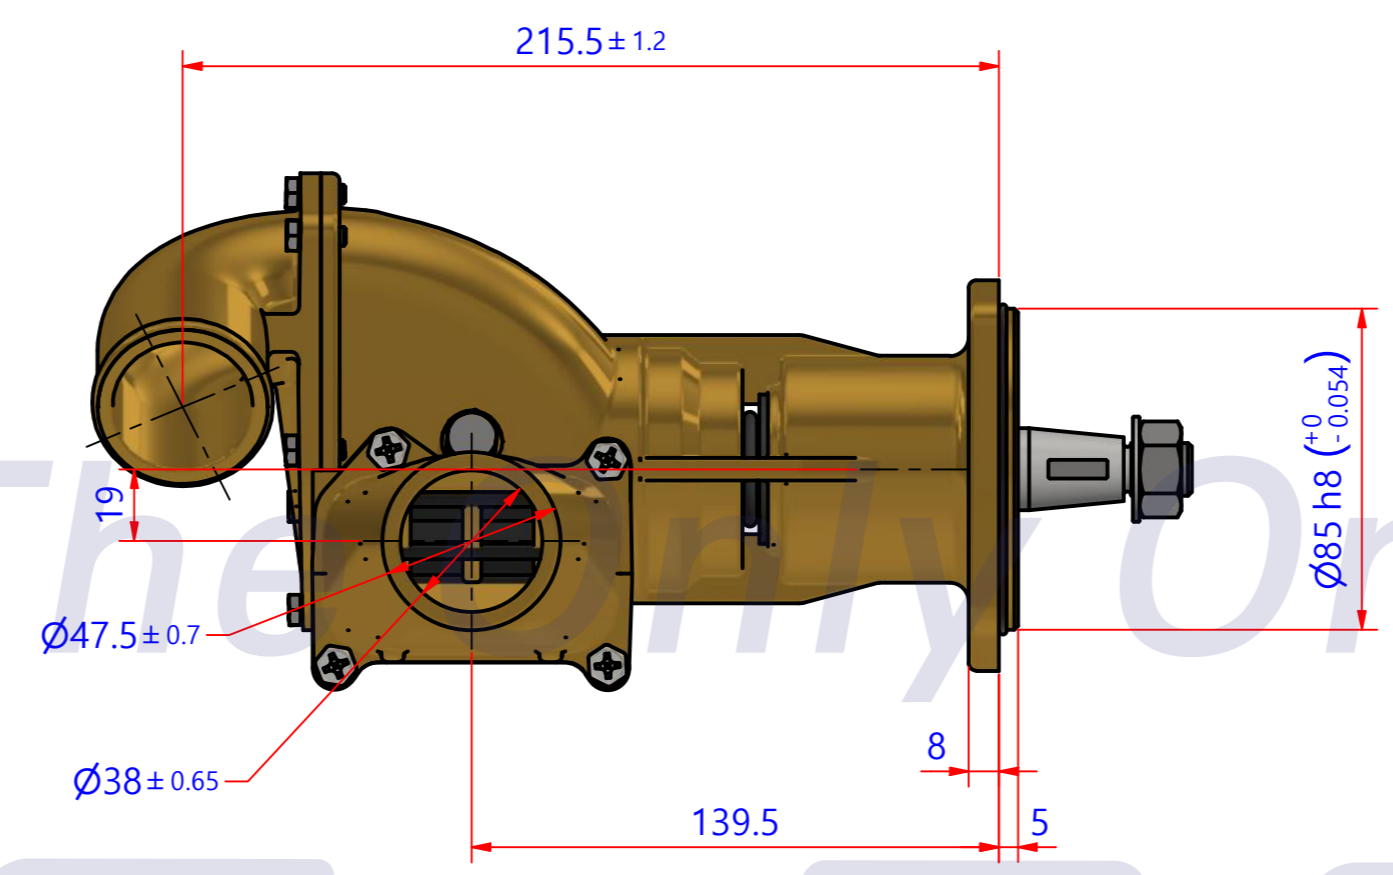

부품 리스트					
항목	수량	부품번호	주제	재질	설명
1	1	PUA0139	PUMP ASSY		JPR-YM06LY3

Drawing by	Checked by	Approved by - date	Model Name	Date	Scale
강명진	C.I, JEON		JPR-YM06LY3	2016-09-28	1:1
			PUMP ASSY		
			PART NUMBER	Edition	Sheet
			PUA0139(0)	0	A2

품 번	PUA0139
품 명	JPR-YM06LY3

A: MAJOR KIT B: MINOR KIT C: CAM SET D: M-SEAL SET E: IMPELLER KIT

No.	QTY	PART NUMBER	PART NAME	A (JSK0127)	B (JSM0127)	C (CAMSET0041)	D (MCSSET0021)	E (JIKJMP062)
1	2	BER0004	BEARING	X				
2	1	BOL001901	NUT	X				
3	1	BOL0031	BRONZE WASHER	X	X	X		
4	4	BOL0081	HEX BOLT	X				
5	1	BOL0129	FLAT WASHER	X				
6	1	BOL0137	HEX BOLT	X	X	X		
7	6	BOL0182	HEX BOLT	X	X			
8	1	CAM0041	CAM	X	X	X		
9	1	7376-01	RUBBER IMPELLER	X	X			X
10	1	KEY0013	KEY	X				
11	1	MCS0042	CARBON	X	X		X	
12	1	MCS0043	CERAMIC	X	X		X	
13	1	ORG0013	O-RING	X				
14	1	ORG0074	O-RING	X	X (1)			
15	2	ORG0081	O-RING	X	X (1)			X (1)
16	1	PBC0225	PUMP CASING					
17	1	PBC0226	PUMP COVER	X	X			
18	1	PBC0227	PUMP CONNECTION					
19	1	PIN0001	PIN					
20	1	RET0053	RETAINER	X				
21	1	SHA0129	SHAFT	X				
22	1	SNP0008	SNAP-RING	X	X			
23	1	SNP0011	SNAP-RING	X				
24	1	WER0001	WEAR PLATE	X	X			

PART LIST					
No.	QTY	PART LIST	PART NAME	MAT	DESCRIPTION
1	1	PUA0139	PUMP ASSY		JPR-YM06LY3

Drawing by	Checked by	Approved by - date	Model Name	Date	Scale
M.J.KANG	C.I. JEON		JPR-YM06LY3	2016-11-09	1:1
			PUMP PART'S VIEW		
			PUA0139(0)	0	A2