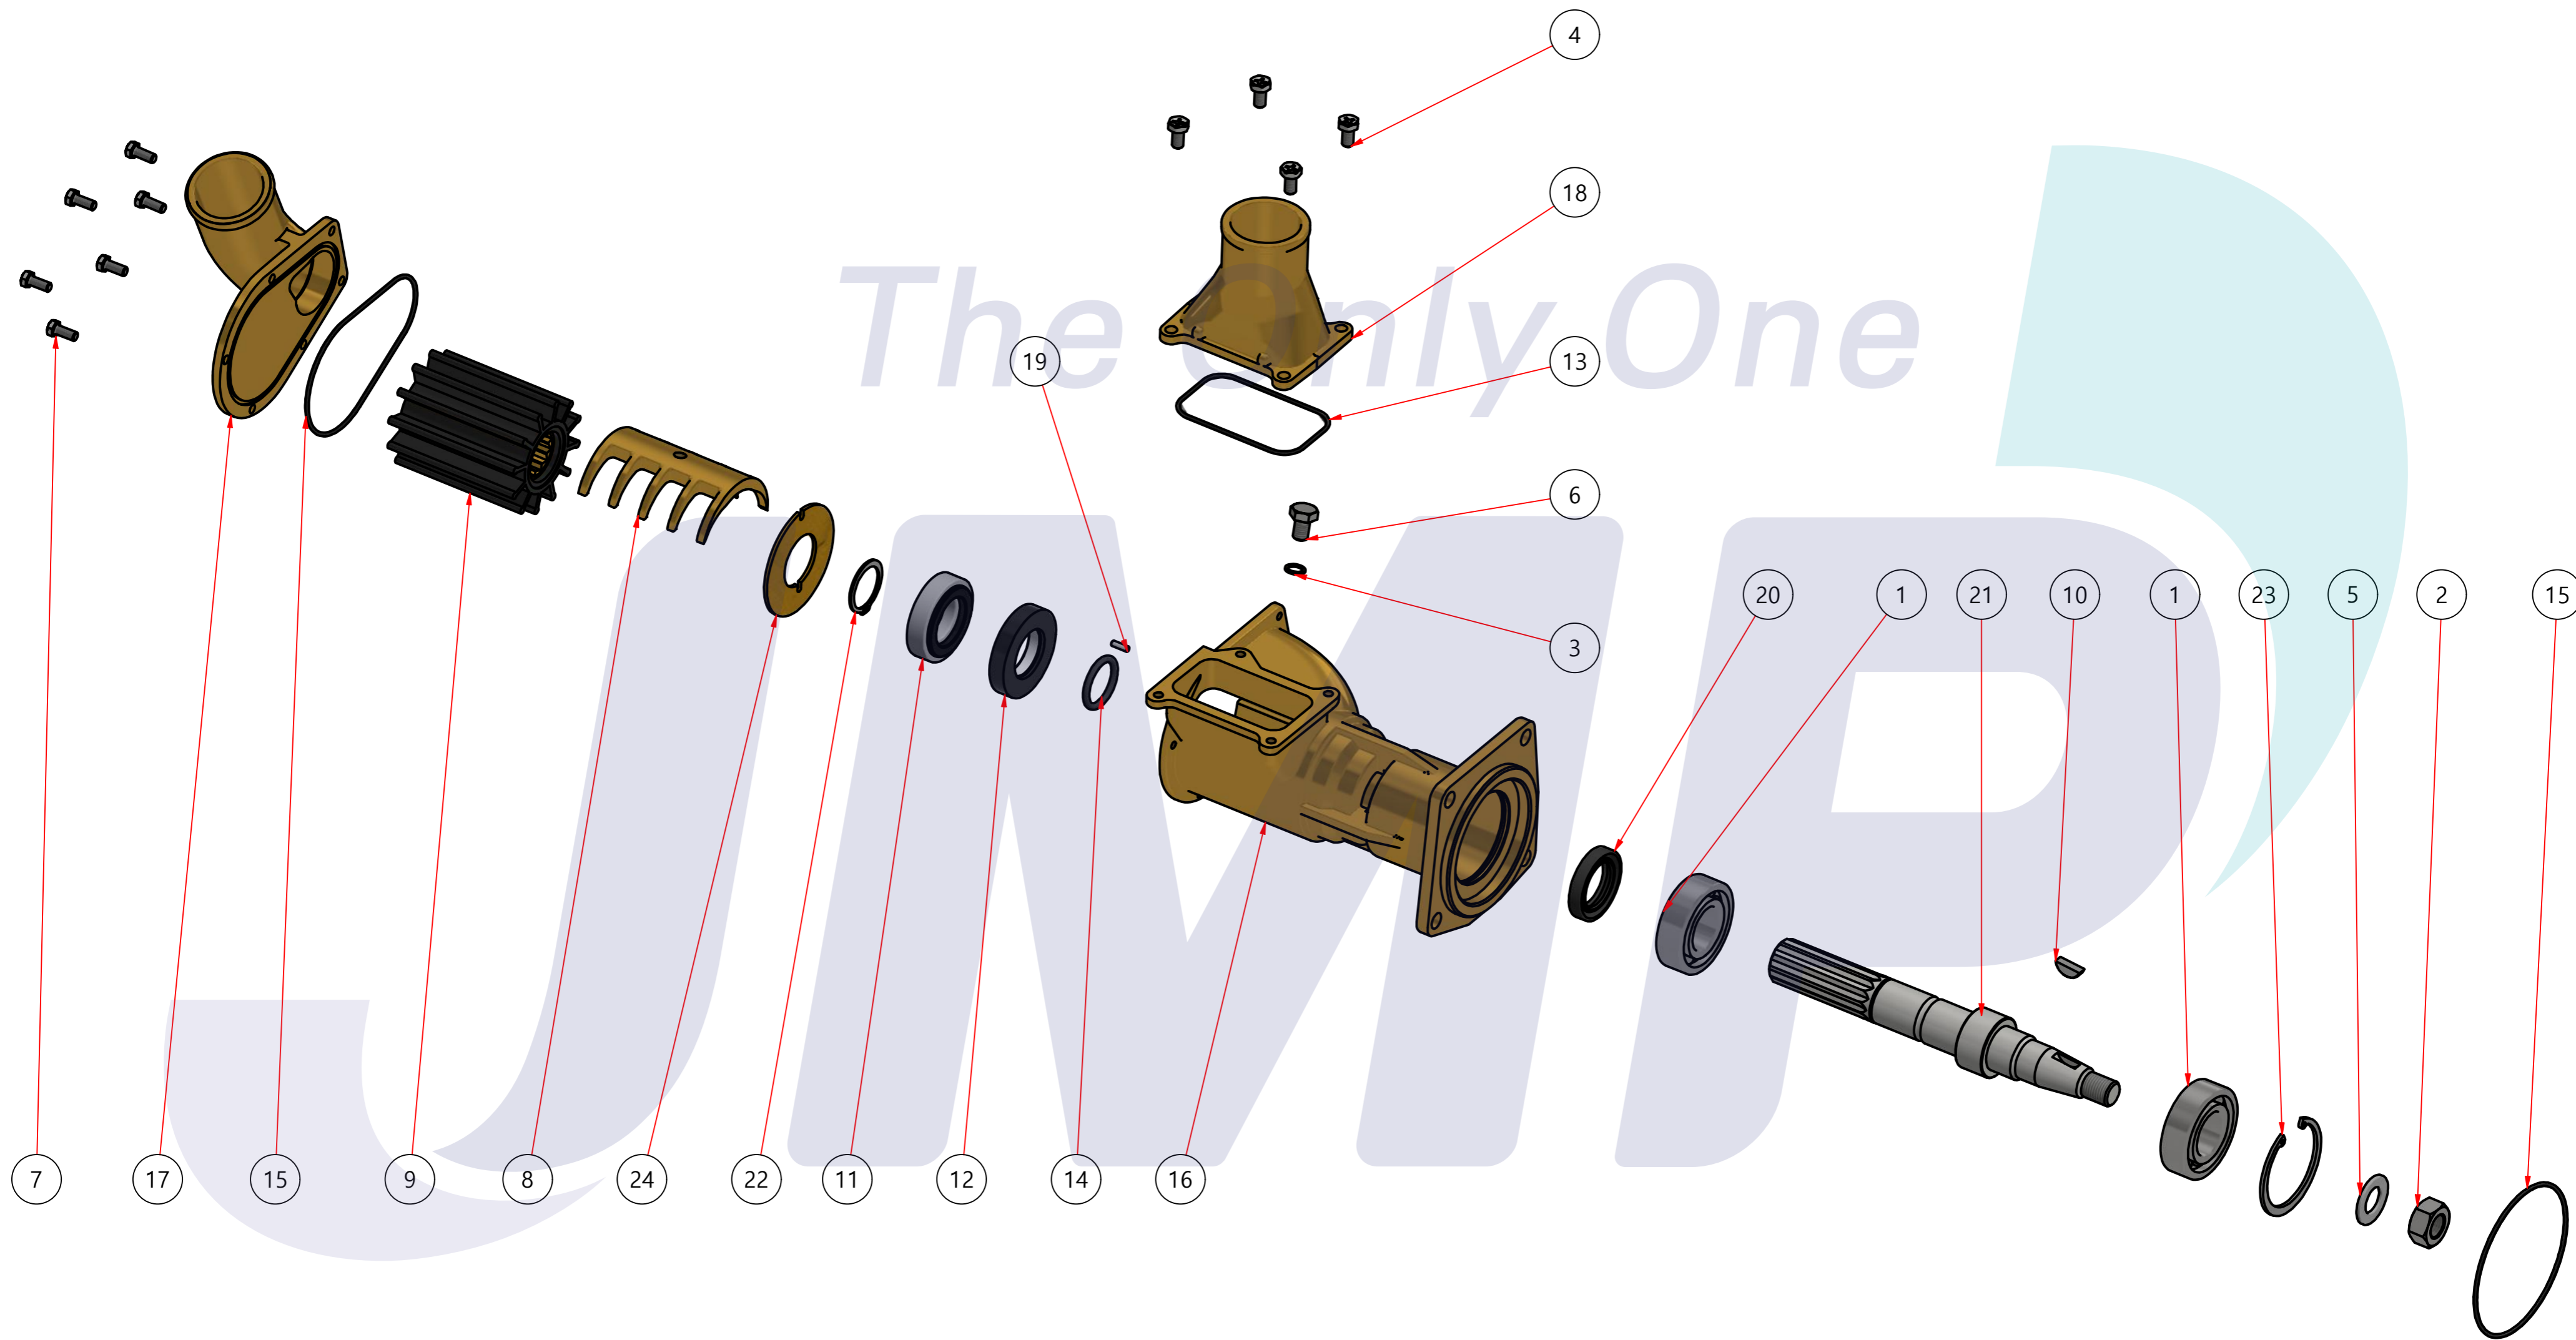

부품 리스트					
항목	수량	부품번호	주제	재질	설명
1	1	PUA0139	PUMP ASSY		JPR-YM06LY3

Drawing by	Checked by	Approved by - date	Model Name	Date	Scale
강명진	C.I, JEON		JPR-YM06LY3	2016-09-28	1:1
			PUMP ASSY		
			PART NUMBER	Edition	Sheet
			PUA0139(0)	0	A2

품 번	PUA0139
품 명	JPR-YM06LY3

A: MAJOR KIT B: MINOR KIT C: CAM SET D: M-SEAL SET E: IMPELLER KIT

No.	QTY	PART NUMBER	PART NAME	A (JSK0127)	B (JSM0127)	C (CAMSET0041)	D (MCSSET0021)	E (JIKJMP062)
1	2	BER0004	BEARING	X				
2	1	BOL001901	NUT	X				
3	1	BOL0031	BRONZE WASHER	X	X	X		
4	4	BOL0081	HEX BOLT	X				
5	1	BOL0129	FLAT WASHER	X				
6	1	BOL0137	HEX BOLT	X	X	X		
7	6	BOL0182	HEX BOLT	X	X			
8	1	CAM0041	CAM	X	X	X		
9	1	7376-01	RUBBER IMPELLER	X	X			X
10	1	KEY0013	KEY	X				
11	1	MCS0042	CARBON	X	X		X	
12	1	MCS0043	CERAMIC	X	X		X	
13	1	ORG0013	O-RING	X				
14	1	ORG0074	O-RING	X	X (1)			
15	2	ORG0081	O-RING	X	X (1)			X (1)
16	1	PBC0225	PUMP CASING					
17	1	PBC0226	PUMP COVER	X	X			
18	1	PBC0227	PUMP CONNECTION					
19	1	PIN0001	PIN					
20	1	RET0053	RETAINER	X				
21	1	SHA0129	SHAFT	X				
22	1	SNP0008	SNAP-RING	X	X			
23	1	SNP0011	SNAP-RING	X				
24	1	WER0001	WEAR PLATE	X	X			

PART LIST					
No.	QTY	PART LIST	PART NAME	MAT	DESCRIPTION
1	1	PUA0139	PUMP ASSY		JPR-YM06LY3

Drawing by	Checked by	Approved by - date	Model Name	Date	Scale
M.J.KANG	C.I. JEON		JPR-YM06LY3	2016-11-09	1:1
			PUMP PART'S VIEW		
			PUA0139(0)	0	A2