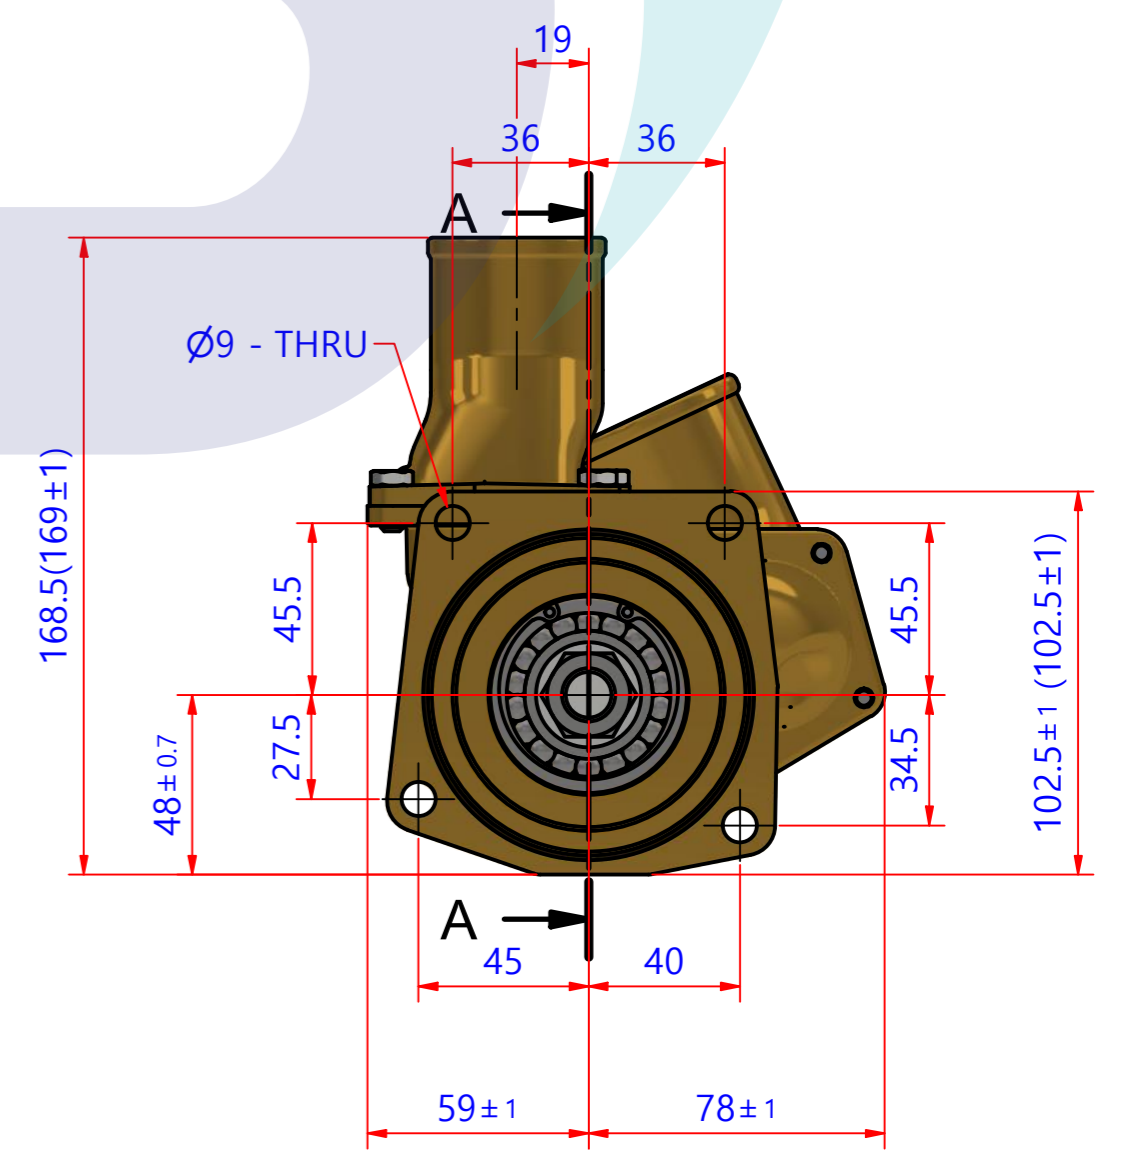

부품 리스트					
항목	수량	부품번호	주제	재질	설명
1	1	PUA0139	PUMP ASSY		JPR-YM06LY3

Drawing by	Checked by	Approved by - date	Model Name	Date	Scale
강명진	C.I, JEON		JPR-YM06LY3	2016-09-28	1:1
			PUMP ASSY		
			PART NUMBER	Edition	Sheet
			PUA0139(0)	0	A2

품 번	PUA0139
품 명	JPR-YM06LY3

A: MAJOR KIT B: MINOR KIT C: CAM SET D: M-SEAL SET E: IMPELLER KIT

No.	QTY	PART NUMBER	PART NAME	A (JSK0127)	B (JSM0127)	C (CAMSET0041)	D (MCSSET0021)	E (JIKJMP062)
1	2	BER0004	BEARING	X				
2	1	BOL001901	NUT	X				
3	1	BOL0031	BRONZE WASHER	X	X	X		
4	4	BOL0081	HEX BOLT	X				
5	1	BOL0129	FLAT WASHER	X				
6	1	BOL0137	HEX BOLT	X	X	X		
7	6	BOL0182	HEX BOLT	X	X			
8	1	CAM0041	CAM	X	X	X		
9	1	7376-01	RUBBER IMPELLER	X	X			X
10	1	KEY0013	KEY	X				
11	1	MCS0042	CARBON	X	X		X	
12	1	MCS0043	CERAMIC	X	X		X	
13	1	ORG0013	O-RING	X				
14	1	ORG0074	O-RING	X	X (1)			
15	2	ORG0081	O-RING	X	X (1)			X (1)
16	1	PBC0225	PUMP CASING					
17	1	PBC0226	PUMP COVER	X	X			
18	1	PBC0227	PUMP CONNECTION					
19	1	PIN0001	PIN					
20	1	RET0053	RETAINER	X				
21	1	SHA0129	SHAFT	X				
22	1	SNP0008	SNAP-RING	X	X			
23	1	SNP0011	SNAP-RING	X				
24	1	WER0001	WEAR PLATE	X	X			

PART LIST					
No.	QTY	PART LIST	PART NAME	MAT	DESCRIPTION
1	1	PUA0139	PUMP ASSY		JPR-YM06LY3

Drawing by	Checked by	Approved by - date	Model Name	Date	Scale
M.J.KANG	C.I. JEON		JPR-YM06LY3	2016-11-09	1:1
			PUMP PART'S VIEW		
			PUA0139(0)	0	A2