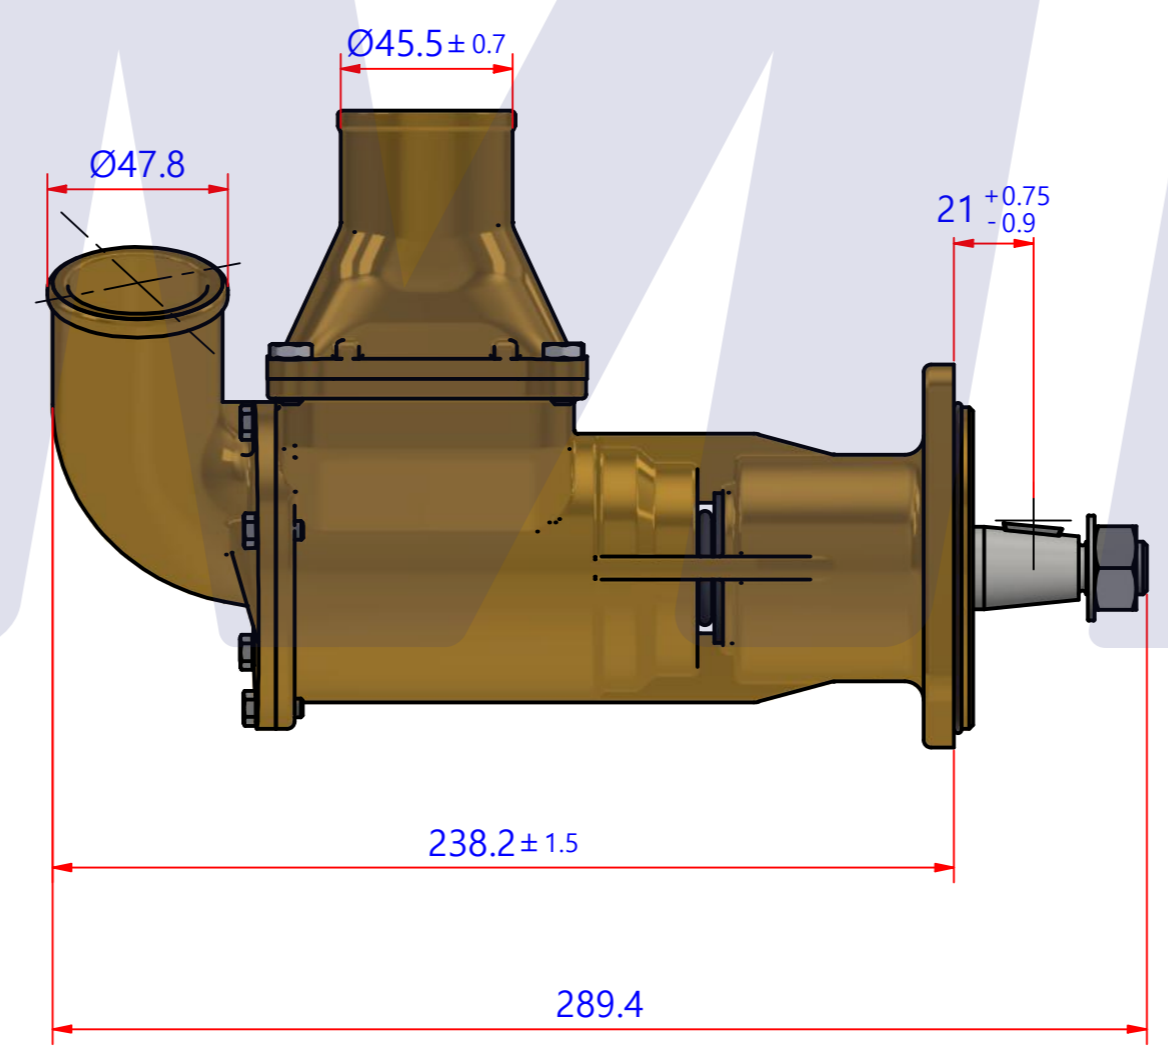

부품 리스트					
항목	수량	부품번호	주제	재질	설명
1	1	PUA0139	PUMP ASSY		JPR-YM06LY3

Drawing by	Checked by	Approved by - date	Model Name	Date	Scale
강명진	C.I, JEON		JPR-YM06LY3	2016-09-28	1:1
			PUMP ASSY		
			PART NUMBER	Edition	Sheet
			PUA0139(0)	0	A2

품 번	PUA0139
품 명	JPR-YM06LY3

A: MAJOR KIT B: MINOR KIT C: CAM SET D: M-SEAL SET E: IMPELLER KIT

No.	QTY	PART NUMBER	PART NAME	A (JSK0127)	B (JSM0127)	C (CAMSET0041)	D (MCSSET0021)	E (JIKJMP062)
1	2	BER0004	BEARING	X				
2	1	BOL001901	NUT	X				
3	1	BOL0031	BRONZE WASHER	X	X	X		
4	4	BOL0081	HEX BOLT	X				
5	1	BOL0129	FLAT WASHER	X				
6	1	BOL0137	HEX BOLT	X	X	X		
7	6	BOL0182	HEX BOLT	X	X			
8	1	CAM0041	CAM	X	X	X		
9	1	7376-01	RUBBER IMPELLER	X	X			X
10	1	KEY0013	KEY	X				
11	1	MCS0042	CARBON	X	X		X	
12	1	MCS0043	CERAMIC	X	X		X	
13	1	ORG0013	O-RING	X				
14	1	ORG0074	O-RING	X	X (1)			
15	2	ORG0081	O-RING	X	X (1)			X (1)
16	1	PBC0225	PUMP CASING					
17	1	PBC0226	PUMP COVER	X	X			
18	1	PBC0227	PUMP CONNECTION					
19	1	PIN0001	PIN					
20	1	RET0053	RETAINER	X				
21	1	SHA0129	SHAFT	X				
22	1	SNP0008	SNAP-RING	X	X			
23	1	SNP0011	SNAP-RING	X				
24	1	WER0001	WEAR PLATE	X	X			

PART LIST					
No.	QTY	PART LIST	PART NAME	MAT	DESCRIPTION
1	1	PUA0139	PUMP ASSY		JPR-YM06LY3

Drawing by	Checked by	Approved by - date	Model Name	Date	Scale
M.J.KANG	C.I. JEON		JPR-YM06LY3	2016-11-09	1:1
			PUMP PART'S VIEW		
			PUA0139(0)	0	A2