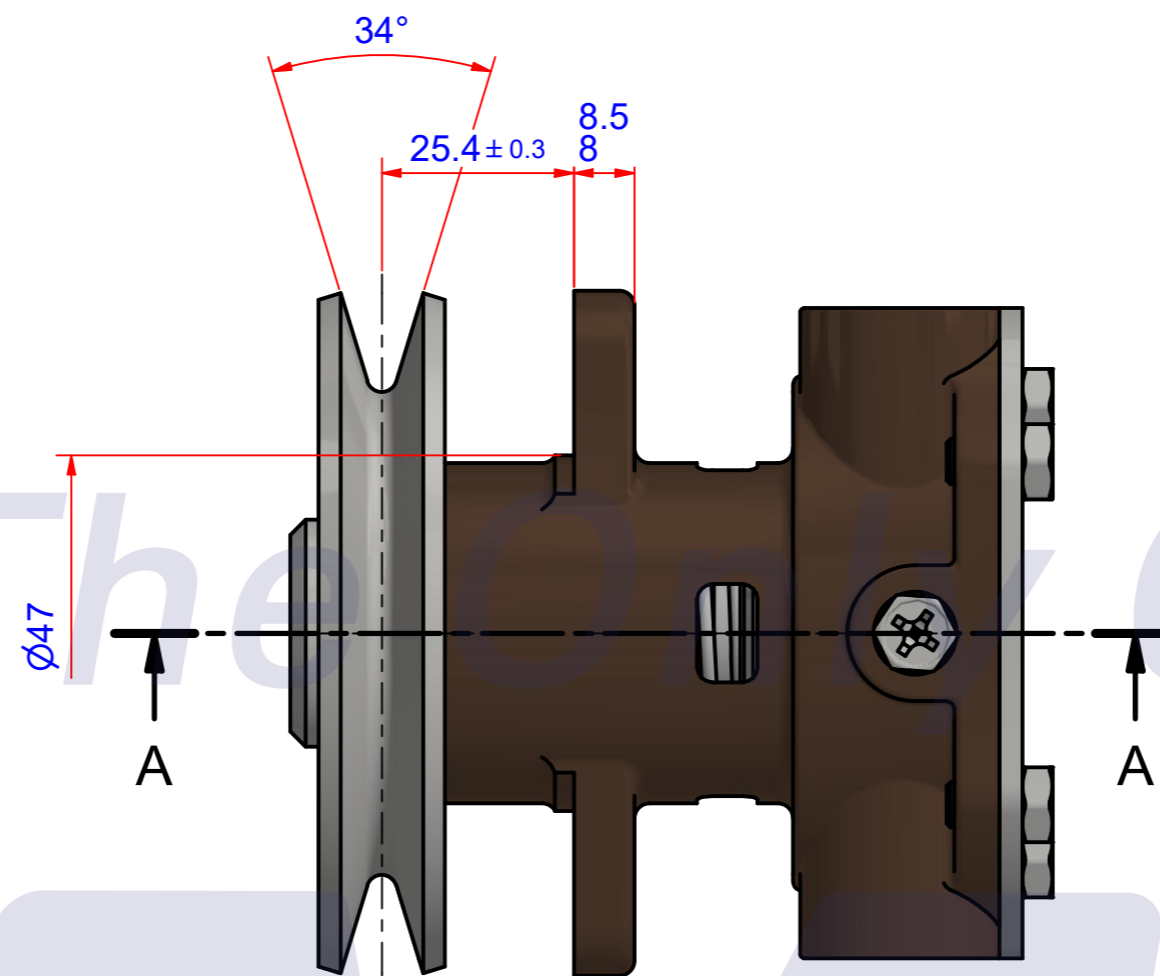

부품 리스트					
항목	수량	부품번호	주제	재질	설명
1	1	PUAKL0001	PUMP ASSY		JPR-KL10IP

Drawing by	Checked by	Approved by - date	Model Name	Date	Scale
강 명진	Y.D. JEON		JPR-KL10IP	2011-01-28	1 : 1
			PUMP ASSY		
			PART NUMBER	Edition	Sheet
			PUAKL0001(0)	0	A2

품 번	PUAKL0001
품 명	JPR-KL10IP

A: MAJOR KIT B: MINOR KIT C: CAM SET D: M-SEAL SET E: IMPELLER KIT

No.	QTY	PART NUMBER	PART NAME	A (JSK0114)	B (JSM0114)	C (CAMSET0029)	D (MCSSET0017)	E (JIKJMP017)
1	2	BER0046	BEARING	X				
2	5	BOL0080	HEX SCREW	X	X	X (1)		
3	1	CAM0029	CAM	X	X	X		
4	1	COV0039	COVER	X	X			
5	1	GAK0009	FIBER GASKET	X	X	X		
6	1	7172-01	RUBBER IMPELLER	X	X			X
7	1	KEY0023	KEY	X	X			
8	1	MCS0013	CERAMIC	X	X		X	
9	1	MCS001601	CARBON	X	X		X	
10	1	ORG0032	O-RING	X	X			X
11	1	PBC0127	PUMP CASING					
12	1	PUL0020	PULLEY					
13	1	SHA0073	SHAFT	X				
14	1	SNP0021	SNAP-RING	X				
15	1	SNP0022	SNAP-RING	X				
16	1	SPC0019	SPACER	X				

PART LIST					
No.	QTY	PART NUMBER	PART NAME	MAT	DESCRIPTION
1	1	PUAKL0001	PUMP ASSY		JPR-KL10IP

Drawing by	Checked by	Approved by - date	Model Name	Date	Scale
강 명진	Y.D. JEON		JPR-KL10IP	2013-10-25	1 : 1
			PUMP ASSY		
			PART NUMBER	Edition	Sheet
			PUAKL0001(0)	0	A2