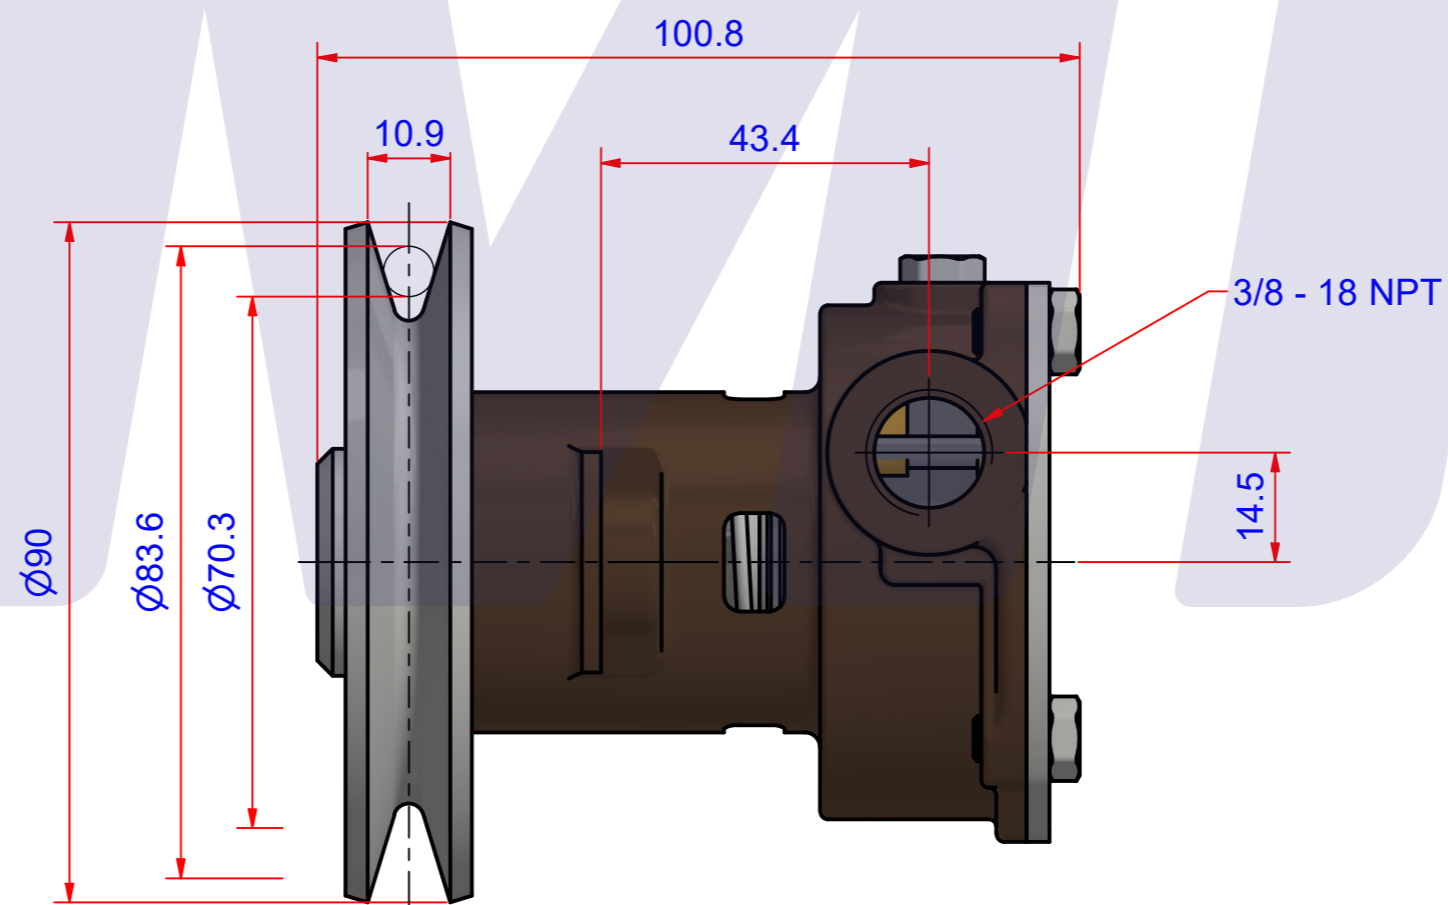

부품 리스트					
항목	수량	부품번호	주제	재질	설명
1	1	PUAKL0001	PUMP ASSY		JPR-KL10IP

Drawing by	Checked by	Approved by - date	Model Name	Date	Scale
강 명진	Y.D. JEON		JPR-KL10IP	2011-01-28	1 : 1
			PUMP ASSY		
			PART NUMBER	Edition	Sheet
			PUAKL0001(0)	0	A2

품 번	PUAKL0001
품 명	JPR-KL10IP

A: MAJOR KIT B: MINOR KIT C: CAM SET D: M-SEAL SET E: IMPELLER KIT

No.	QTY	PART NUMBER	PART NAME	A (JSK0114)	B (JSM0114)	C (CAMSET0029)	D (MCSSET0017)	E (JIKJMP017)
1	2	BER0046	BEARING	X				
2	5	BOL0080	HEX SCREW	X	X	X (1)		
3	1	CAM0029	CAM	X	X	X		
4	1	COV0039	COVER	X	X			
5	1	GAK0009	FIBER GASKET	X	X	X		
6	1	7172-01	RUBBER IMPELLER	X	X			X
7	1	KEY0023	KEY	X	X			
8	1	MCS0013	CERAMIC	X	X		X	
9	1	MCS001601	CARBON	X	X		X	
10	1	ORG0032	O-RING	X	X			X
11	1	PBC0127	PUMP CASING					
12	1	PUL0020	PULLEY					
13	1	SHA0073	SHAFT	X				
14	1	SNP0021	SNAP-RING	X				
15	1	SNP0022	SNAP-RING	X				
16	1	SPC0019	SPACER	X				

PART LIST					
No.	QTY	PART NUMBER	PART NAME	MAT	DESCRIPTION
1	1	PUAKL0001	PUMP ASSY		JPR-KL10IP

Drawing by	Checked by	Approved by - date	Model Name	Date	Scale
강 명진	Y.D. JEON		JPR-KL10IP	2013-10-25	1 : 1
			PUMP ASSY		
			PART NUMBER	Edition	Sheet
			PUAKL0001(0)	0	A2