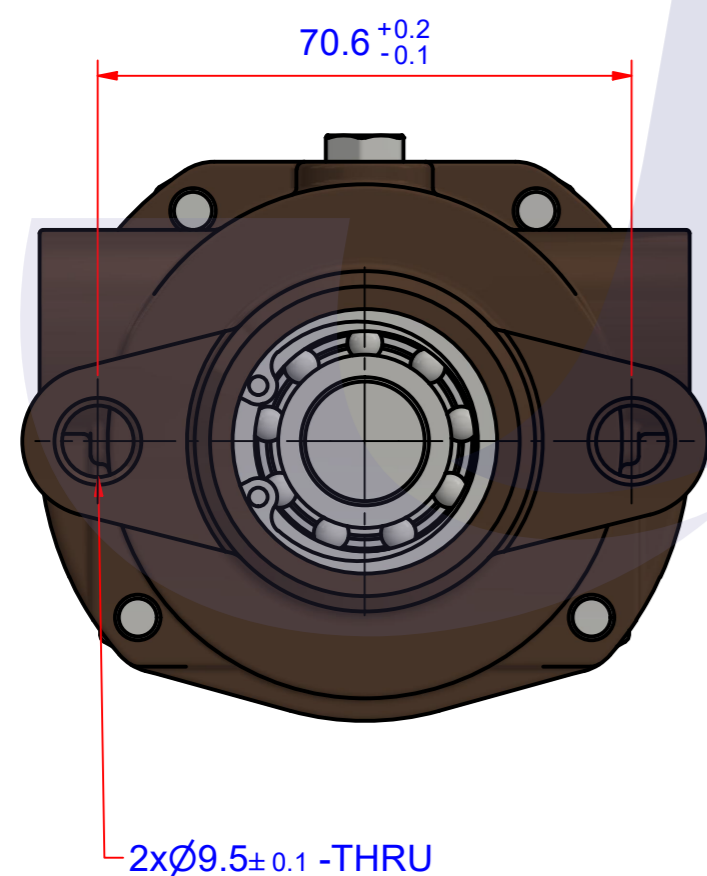

부품 리스트					
항목	수량	부품번호	주제	재질	설명
1	1	PUAKL0001	PUMP ASSY		JPR-KL10IP

Drawing by	Checked by	Approved by - date	Model Name	Date	Scale
강 명진	Y.D. JEON		JPR-KL10IP	2011-01-28	1 : 1
			PUMP ASSY		
			PART NUMBER	Edition	Sheet
			PUAKL0001(0)	0	A2

품 번	PUAKL0001
품 명	JPR-KL10IP

A: MAJOR KIT B: MINOR KIT C: CAM SET D: M-SEAL SET E: IMPELLER KIT

No.	QTY	PART NUMBER	PART NAME	A (JSK0114)	B (JSM0114)	C (CAMSET0029)	D (MCSSET0017)	E (JIKJMP017)
1	2	BER0046	BEARING	X				
2	5	BOL0080	HEX SCREW	X	X	X (1)		
3	1	CAM0029	CAM	X	X	X		
4	1	COV0039	COVER	X	X			
5	1	GAK0009	FIBER GASKET	X	X	X		
6	1	7172-01	RUBBER IMPELLER	X	X			X
7	1	KEY0023	KEY	X	X			
8	1	MCS0013	CERAMIC	X	X		X	
9	1	MCS001601	CARBON	X	X		X	
10	1	ORG0032	O-RING	X	X			X
11	1	PBC0127	PUMP CASING					
12	1	PUL0020	PULLEY					
13	1	SHA0073	SHAFT	X				
14	1	SNP0021	SNAP-RING	X				
15	1	SNP0022	SNAP-RING	X				
16	1	SPC0019	SPACER	X				

PART LIST					
No.	QTY	PART NUMBER	PART NAME	MAT	DESCRIPTION
1	1	PUAKL0001	PUMP ASSY		JPR-KL10IP

Drawing by	Checked by	Approved by - date	Model Name	Date	Scale
강 명진	Y.D. JEON		JPR-KL10IP	2013-10-25	1 : 1
			PUMP ASSY		
			PART NUMBER	Edition	Sheet
			PUAKL0001(0)	0	A2