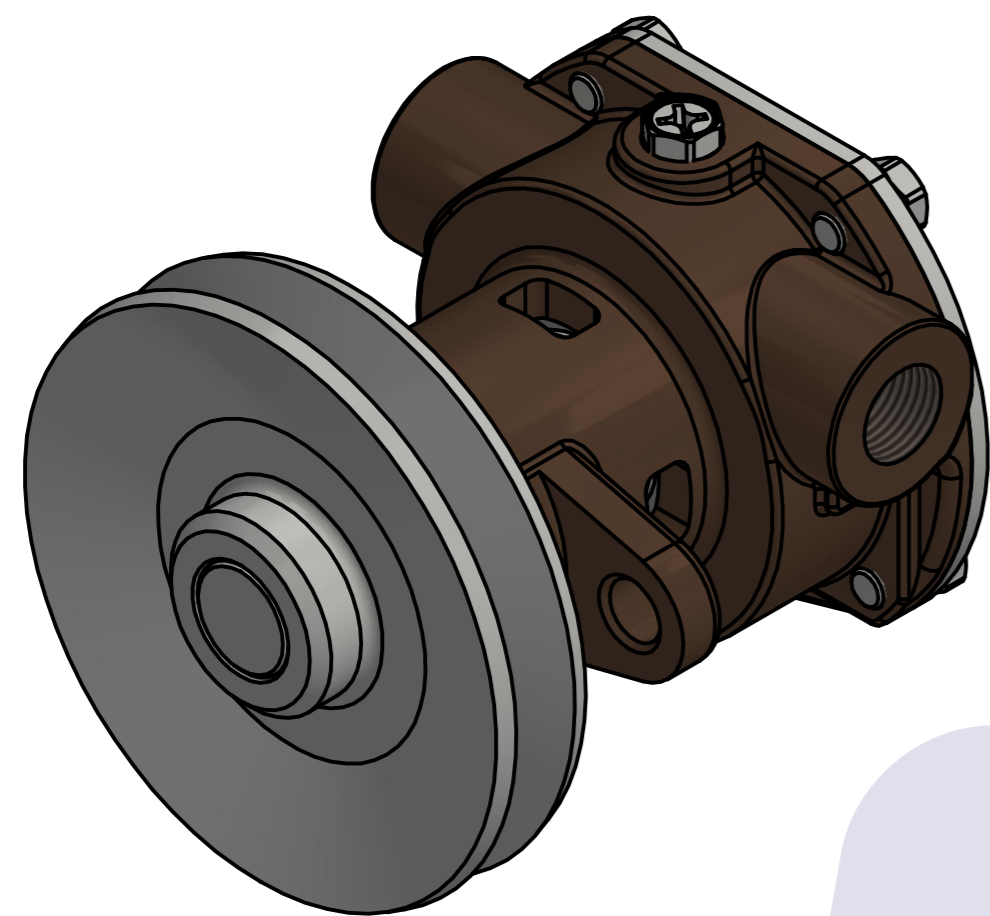

부품 리스트					
항목	수량	부품번호	주제	재질	설명
1	1	PUAKL0001	PUMP ASSY		JPR-KL10IP

Drawing by	Checked by	Approved by - date	Model Name	Date	Scale
강 명진	Y.D. JEON		JPR-KL10IP	2011-01-28	1 : 1
			PUMP ASSY		
			PART NUMBER	Edition	Sheet
			PUAKL0001(0)	0	A2

품 번	PUAKL0001
품 명	JPR-KL10IP

A: MAJOR KIT B: MINOR KIT C: CAM SET D: M-SEAL SET E: IMPELLER KIT

No.	QTY	PART NUMBER	PART NAME	A (JSK0114)	B (JSM0114)	C (CAMSET0029)	D (MCSSET0017)	E (JIKJMP017)
1	2	BER0046	BEARING	X				
2	5	BOL0080	HEX SCREW	X	X	X (1)		
3	1	CAM0029	CAM	X	X	X		
4	1	COV0039	COVER	X	X			
5	1	GAK0009	FIBER GASKET	X	X	X		
6	1	7172-01	RUBBER IMPELLER	X	X			X
7	1	KEY0023	KEY	X	X			
8	1	MCS0013	CERAMIC	X	X		X	
9	1	MCS001601	CARBON	X	X		X	
10	1	ORG0032	O-RING	X	X			X
11	1	PBC0127	PUMP CASING					
12	1	PUL0020	PULLEY					
13	1	SHA0073	SHAFT	X				
14	1	SNP0021	SNAP-RING	X				
15	1	SNP0022	SNAP-RING	X				
16	1	SPC0019	SPACER	X				

PART LIST					
No.	QTY	PART NUMBER	PART NAME	MAT	DESCRIPTION
1	1	PUAKL0001	PUMP ASSY		JPR-KL10IP

Drawing by	Checked by	Approved by - date	Model Name	Date	Scale
강 명진	Y.D. JEON		JPR-KL10IP	2013-10-25	1 : 1
			PUMP ASSY		
			PART NUMBER	Edition	Sheet
			PUAKL0001(0)	0	A2