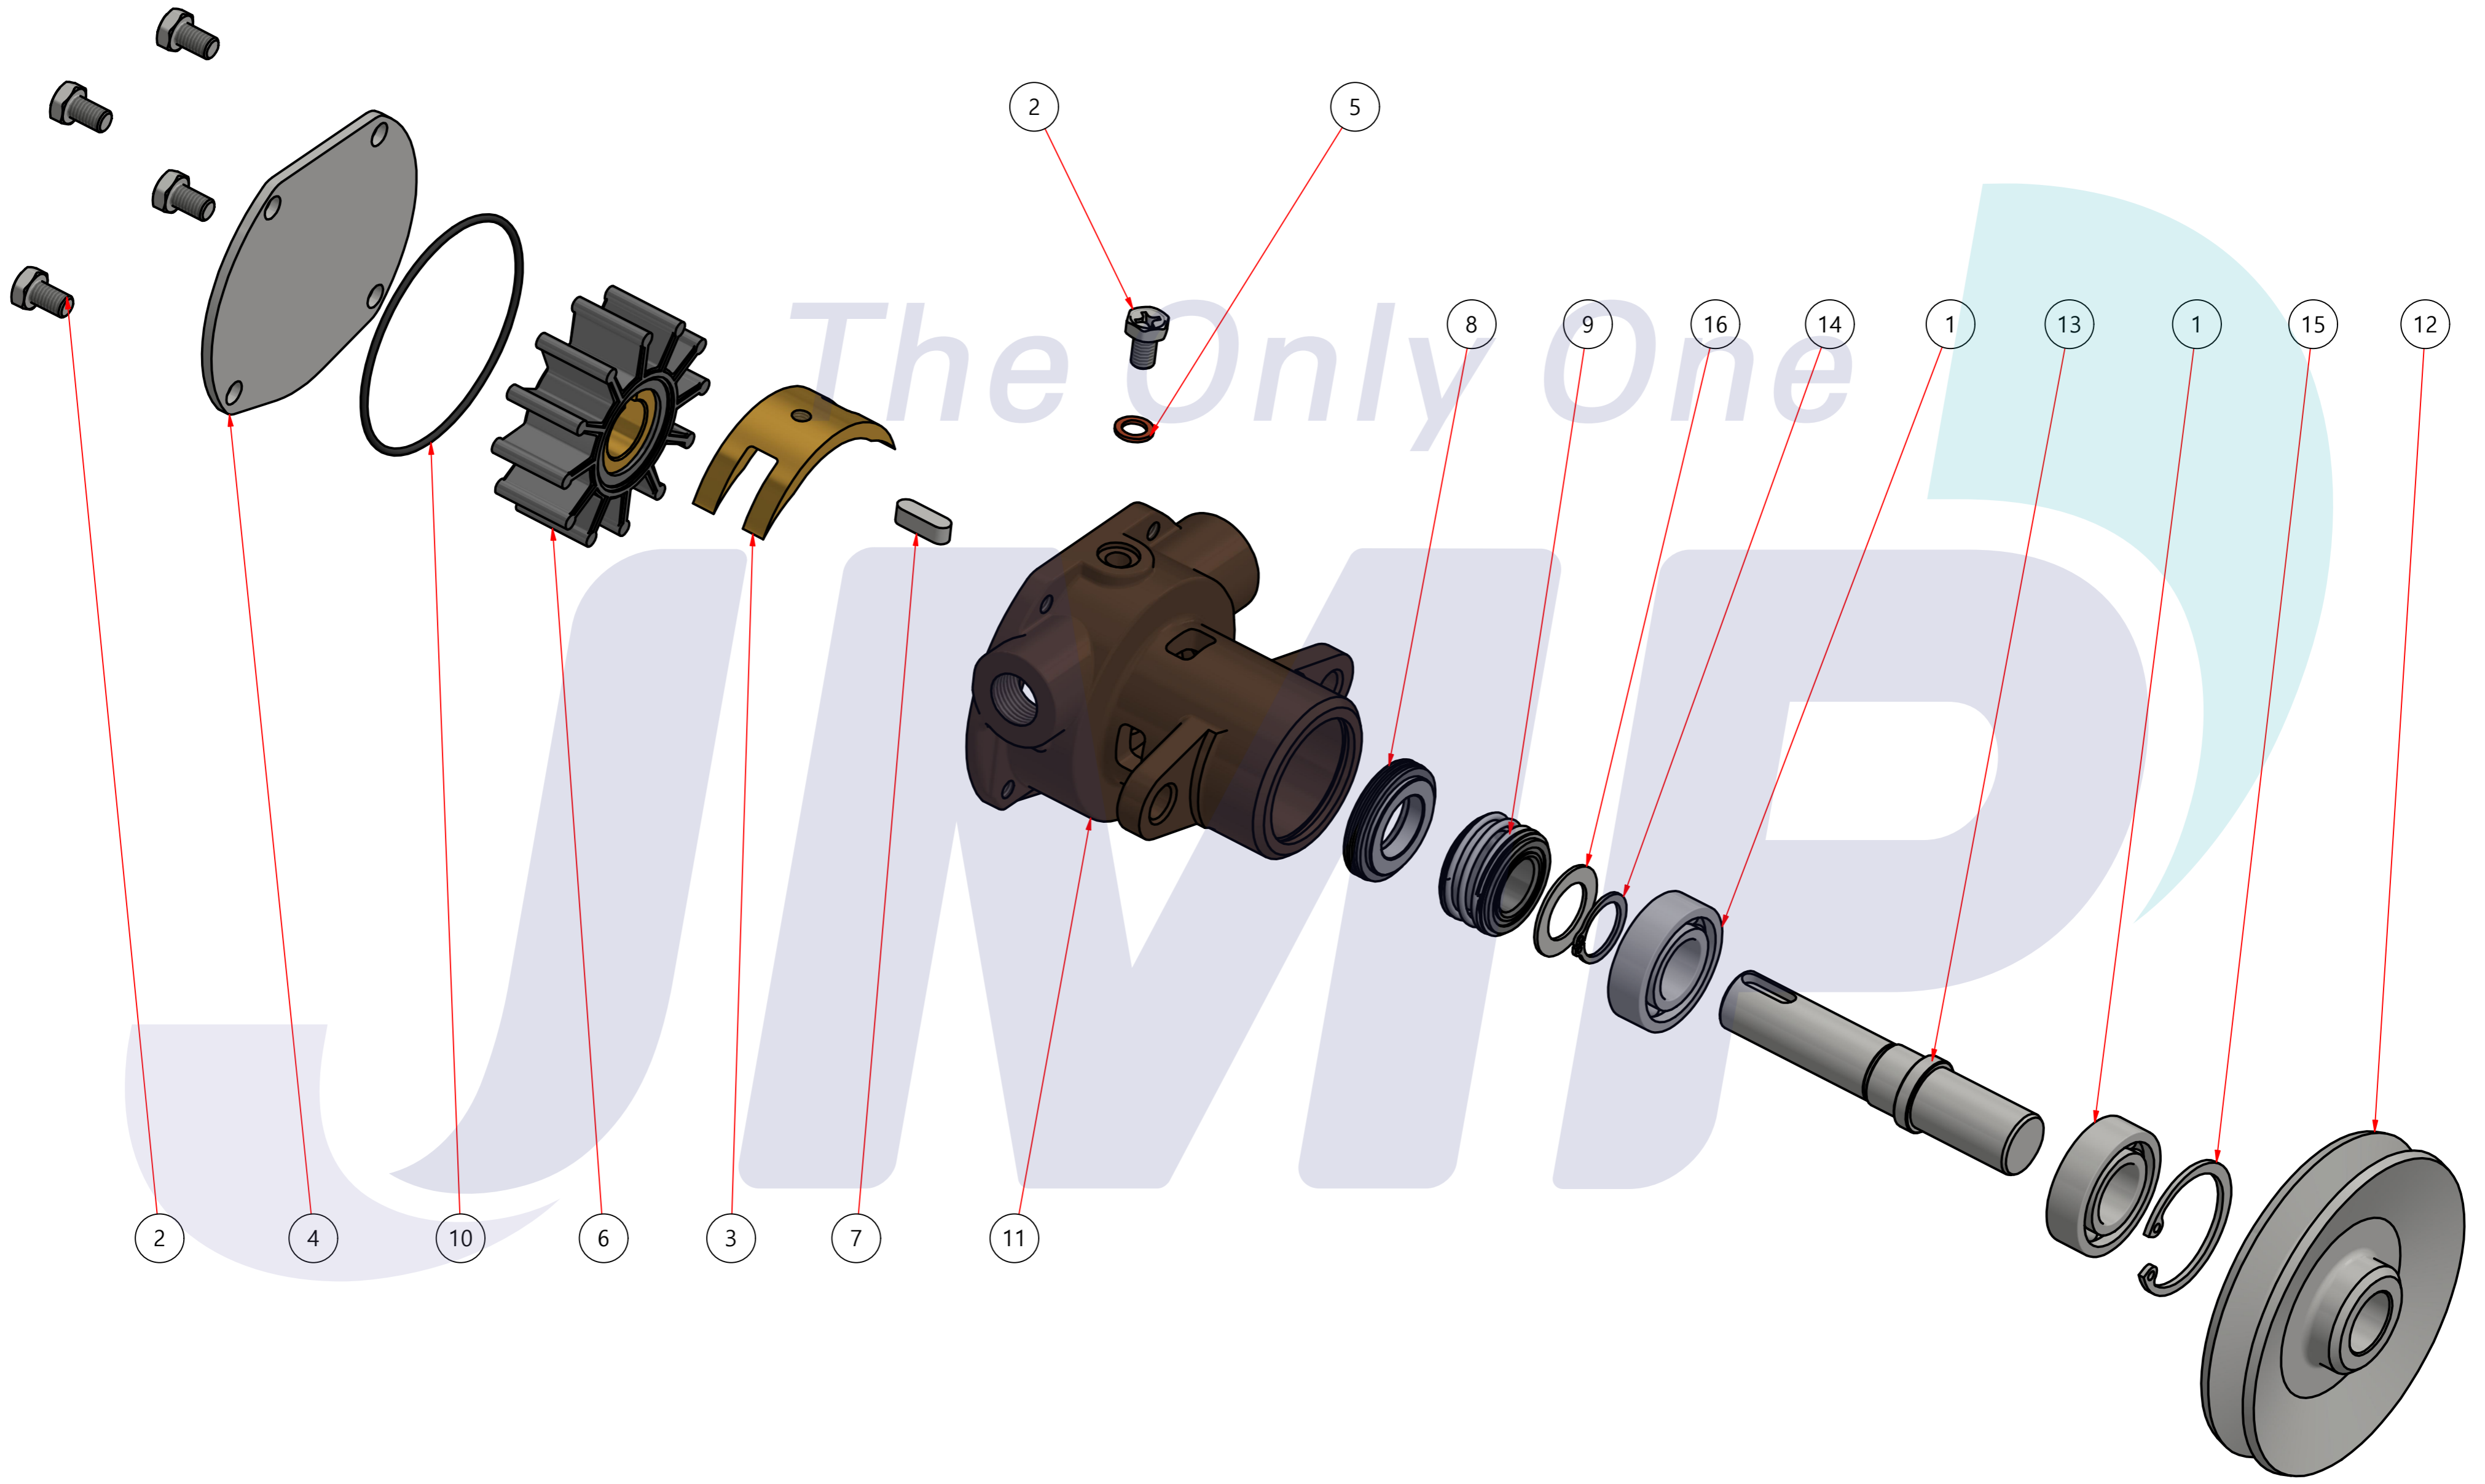

부품 리스트					
항목	수량	부품번호	주제	재질	설명
1	1	PUAKL0001	PUMP ASSY		JPR-KL10IP

Drawing by	Checked by	Approved by - date	Model Name	Date	Scale
강 명진	Y.D. JEON		JPR-KL10IP	2011-01-28	1 : 1
			PUMP ASSY		
			PART NUMBER	Edition	Sheet
			PUAKL0001(0)	0	A2

품 번	PUAKL0001
품 명	JPR-KL10IP

A: MAJOR KIT B: MINOR KIT C: CAM SET D: M-SEAL SET E: IMPELLER KIT

No.	QTY	PART NUMBER	PART NAME	A (JSK0114)	B (JSM0114)	C (CAMSET0029)	D (MCSSET0017)	E (JIKJMP017)
1	2	BER0046	BEARING	X				
2	5	BOL0080	HEX SCREW	X	X	X (1)		
3	1	CAM0029	CAM	X	X	X		
4	1	COV0039	COVER	X	X			
5	1	GAK0009	FIBER GASKET	X	X	X		
6	1	7172-01	RUBBER IMPELLER	X	X			X
7	1	KEY0023	KEY	X	X			
8	1	MCS0013	CERAMIC	X	X		X	
9	1	MCS001601	CARBON	X	X		X	
10	1	ORG0032	O-RING	X	X			X
11	1	PBC0127	PUMP CASING					
12	1	PUL0020	PULLEY					
13	1	SHA0073	SHAFT	X				
14	1	SNP0021	SNAP-RING	X				
15	1	SNP0022	SNAP-RING	X				
16	1	SPC0019	SPACER	X				

PART LIST					
No.	QTY	PART NUMBER	PART NAME	MAT	DESCRIPTION
1	1	PUAKL0001	PUMP ASSY		JPR-KL10IP

Drawing by	Checked by	Approved by - date	Model Name	Date	Scale
강 명진	Y.D. JEON		JPR-KL10IP	2013-10-25	1 : 1
			PUMP ASSY		
			PART NUMBER	Edition	Sheet
			PUAKL0001(0)	0	A2