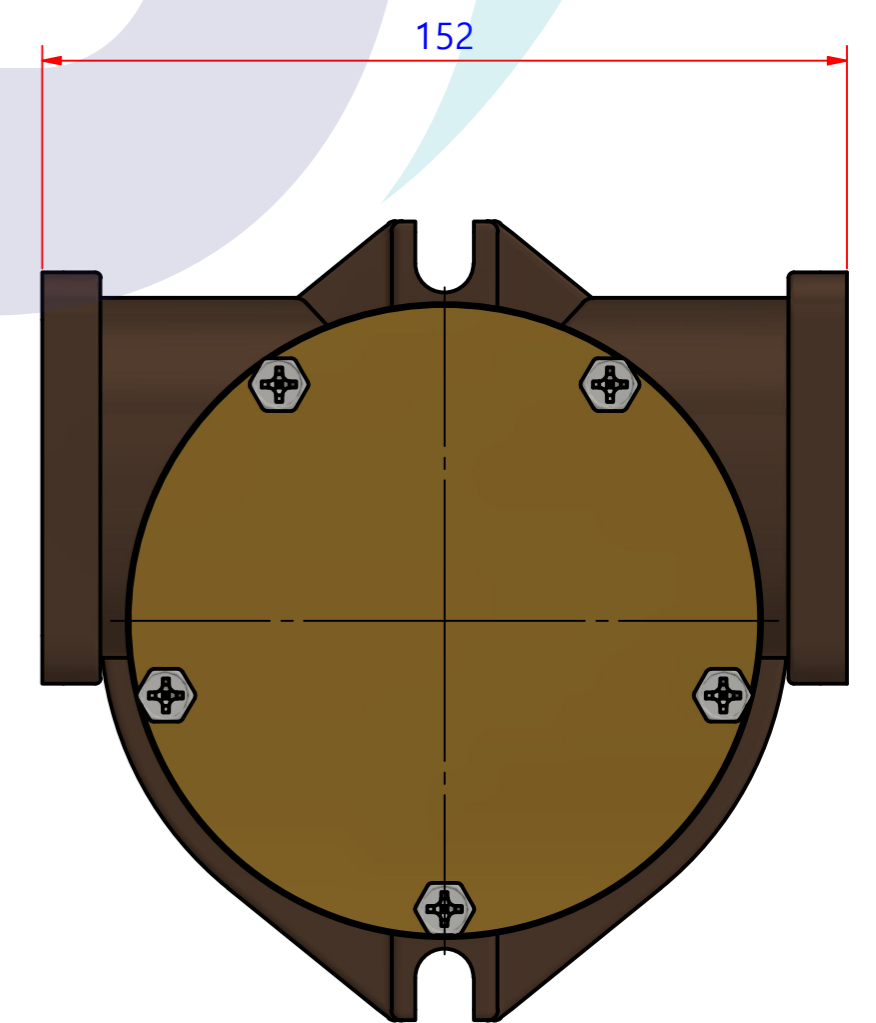

PART LIST					
No.	QTY	PART NUMBER	PART NAME	MAT	DESCRIPTION
1	1	PUA0177	PUMP ASSY		JPR-SC50IF2

Drawing by	Checked by	Approved by - date	Model Name	Date	Scale
M.J.KANG	C.I. JEON		JPR-SC50IF2	2018-12-14	1 : 1
			PUMP ASSY		
			PART NUMBER	Edition	Sheet
			PUA0177(0)	0	A2

품 번	PUA0177
품 명	JPR-SC50IF2

A: MAJOR KIT B: MINOR KIT C: CAM SET D: M-SEAL SET E: IMPELLER KIT

No.	QTY	PART NUMBER	PART NAME	A (JSK002801)	B (JSM0033)	C (CAMSET0016)	D (MCSSET0003)	E (JIKJMP046)
1	1	BER0011	BEARING	X				
2	6	BOL0081	HEX BOLT	X	X	X (1)		
3	1	BOL0208	FLAT WASHER	X				
4	1	BOL0209	HEX BOLT	X				
5	1	CAM0016	CAM	X	X	X		
6	1	COV0005	COVER	X	X			
7	1	GAK0009	FIBER GASKET	X	X	X		
8	1	8301-01	RUBBER IMPELLER	X	X			X
9	1	KEY0036	KEY	X				
10	1	MCS0004	CARBON	X	X		X	
11	1	MCS0009	CERAMIC	X	X		X	
12	1	ORG0015	O-RING	X	X			X
13	1	PBC0143	PUMP CASING					
14	1	RET0012	RETAINER	X				
15	1	SHA008301	SHAFT	X				
16	1	SLI0003	SLINGER	X				
17	1	SNP0005	SNAP-RING	X				
18	1	SNP0014	SNAP-RING	X				
19	1	WER0003	WEAR PLATE	X	X			

부품 리스트					
항목	수량	부품번호	주제	재질	설명
1	1	PUA0177	PUMP ASSY		JPR-SC50IF2

Drawing by M.J.KANG	Checked by C.I. JEON	Approved by - date	Model Name JPR-SC50IF2	Date 2019-11-11	Scale 1:1
			PUMP ASSY		
			PART NUMBER PUA0177(0)	Edition 0	Sheet A2