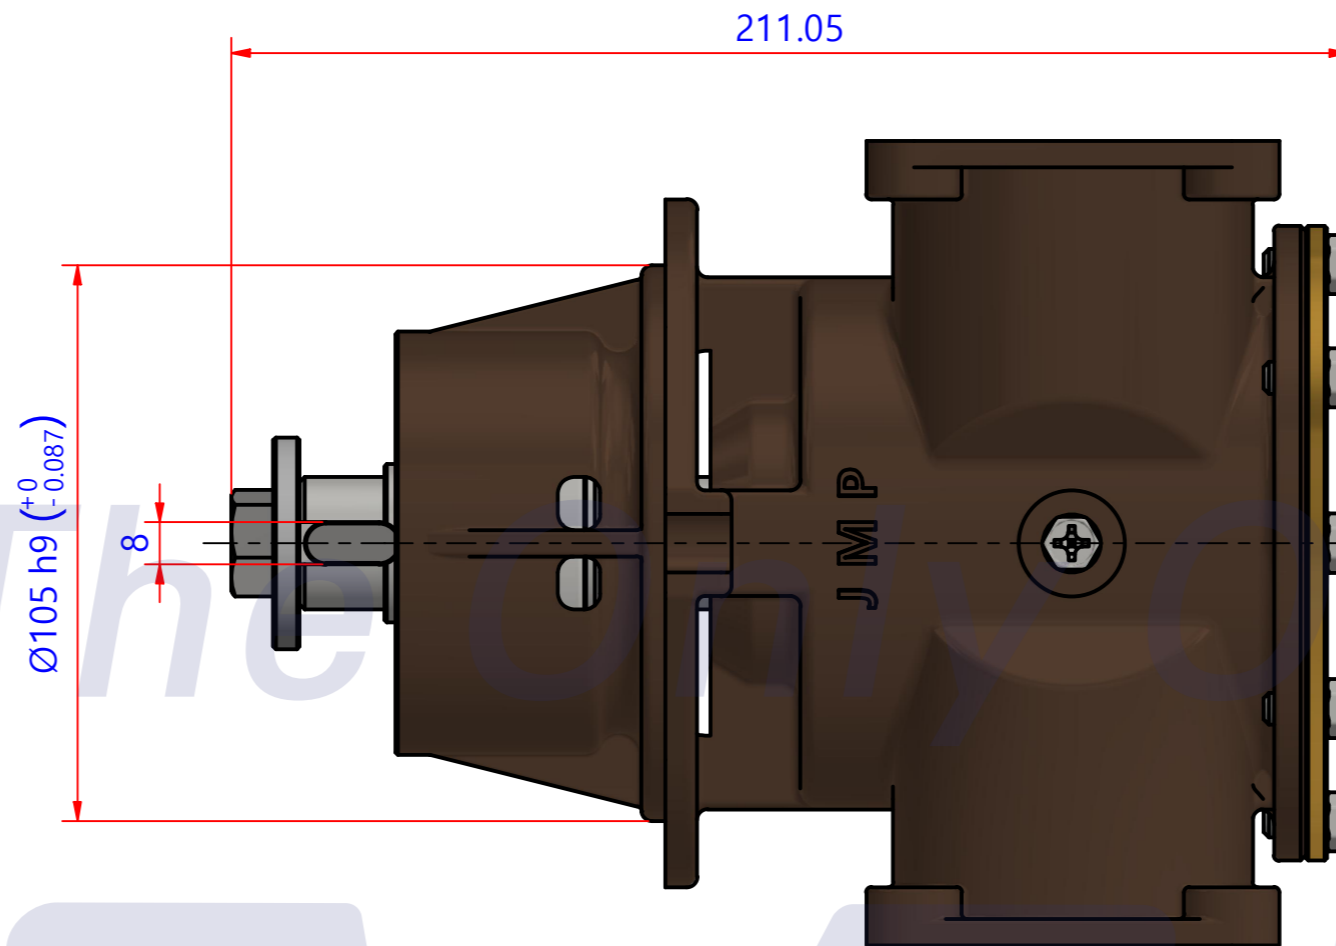

PART LIST					
No.	QTY	PART NUMBER	PART NAME	MAT	DESCRIPTION
1	1	PUA0177	PUMP ASSY		JPR-SC50IF2

Drawing by	Checked by	Approved by - date	Model Name	Date	Scale
M.J.KANG	C.I. JEON		JPR-SC50IF2	2018-12-14	1 : 1
			PUMP ASSY		
			PART NUMBER	Edition	Sheet
			PUA0177(0)	0	A2

품 번	PUA0177
품 명	JPR-SC50IF2

A: MAJOR KIT B: MINOR KIT C: CAM SET D: M-SEAL SET E: IMPELLER KIT

No.	QTY	PART NUMBER	PART NAME	A (JSK002801)	B (JSM0033)	C (CAMSET0016)	D (MCSSET0003)	E (JIKJMP046)
1	1	BER0011	BEARING	X				
2	6	BOL0081	HEX BOLT	X	X	X (1)		
3	1	BOL0208	FLAT WASHER	X				
4	1	BOL0209	HEX BOLT	X				
5	1	CAM0016	CAM	X	X	X		
6	1	COV0005	COVER	X	X			
7	1	GAK0009	FIBER GASKET	X	X	X		
8	1	8301-01	RUBBER IMPELLER	X	X			X
9	1	KEY0036	KEY	X				
10	1	MCS0004	CARBON	X	X		X	
11	1	MCS0009	CERAMIC	X	X		X	
12	1	ORG0015	O-RING	X	X			X
13	1	PBC0143	PUMP CASING					
14	1	RET0012	RETAINER	X				
15	1	SHA008301	SHAFT	X				
16	1	SLI0003	SLINGER	X				
17	1	SNP0005	SNAP-RING	X				
18	1	SNP0014	SNAP-RING	X				
19	1	WER0003	WEAR PLATE	X	X			

부품 리스트					
항목	수량	부품번호	주제	재질	설명
1	1	PUA0177	PUMP ASSY		JPR-SC50IF2

Drawing by M.J.KANG	Checked by C.I. JEON	Approved by - date	Model Name JPR-SC50IF2	Date 2019-11-11	Scale 1:1
			PUMP ASSY		
			PART NUMBER PUA0177(0)	Edition 0	Sheet A2