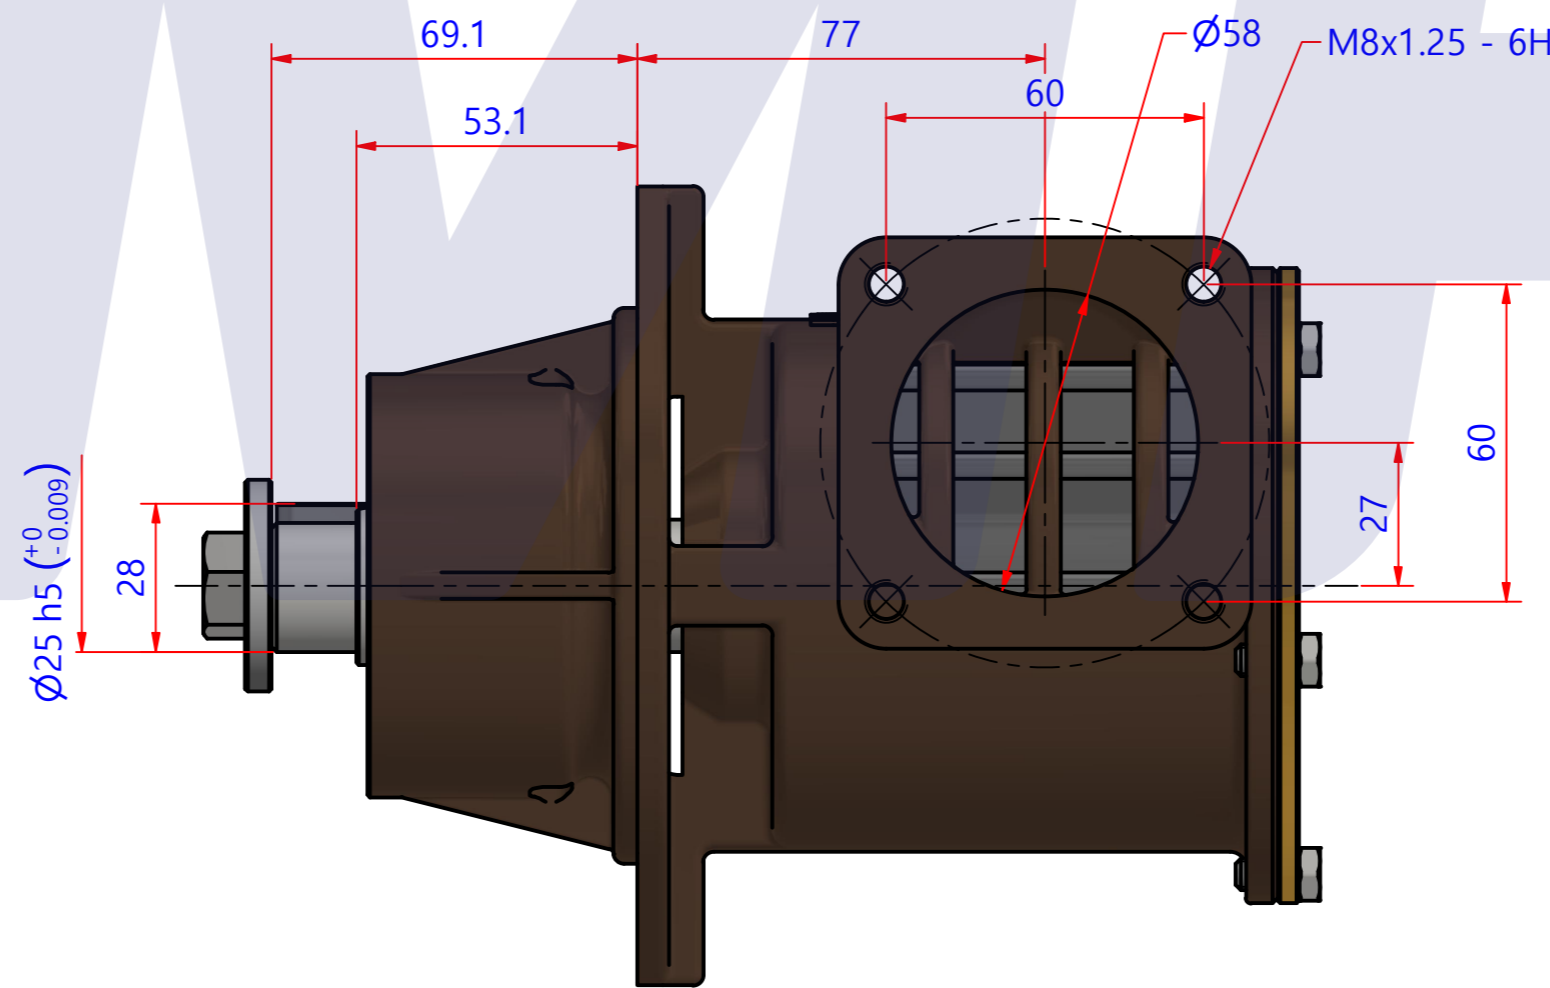

PART LIST					
No.	QTY	PART NUMBER	PART NAME	MAT	DESCRIPTION
1	1	PUA0177	PUMP ASSY		JPR-SC50IF2

Drawing by	Checked by	Approved by - date	Model Name	Date	Scale
M.J.KANG	C.I. JEON		JPR-SC50IF2	2018-12-14	1 : 1
			PUMP ASSY		
			PART NUMBER	Edition	Sheet
			PUA0177(0)	0	A2

품 번	PUA0177
품 명	JPR-SC50IF2

A: MAJOR KIT B: MINOR KIT C: CAM SET D: M-SEAL SET E: IMPELLER KIT

No.	QTY	PART NUMBER	PART NAME	A (JSK002801)	B (JSM0033)	C (CAMSET0016)	D (MCSSET0003)	E (JIKJMP046)
1	1	BER0011	BEARING	X				
2	6	BOL0081	HEX BOLT	X	X	X (1)		
3	1	BOL0208	FLAT WASHER	X				
4	1	BOL0209	HEX BOLT	X				
5	1	CAM0016	CAM	X	X	X		
6	1	COV0005	COVER	X	X			
7	1	GAK0009	FIBER GASKET	X	X	X		
8	1	8301-01	RUBBER IMPELLER	X	X			X
9	1	KEY0036	KEY	X				
10	1	MCS0004	CARBON	X	X		X	
11	1	MCS0009	CERAMIC	X	X		X	
12	1	ORG0015	O-RING	X	X			X
13	1	PBC0143	PUMP CASING					
14	1	RET0012	RETAINER	X				
15	1	SHA008301	SHAFT	X				
16	1	SLI0003	SLINGER	X				
17	1	SNP0005	SNAP-RING	X				
18	1	SNP0014	SNAP-RING	X				
19	1	WER0003	WEAR PLATE	X	X			

부품 리스트					
항목	수량	부품번호	주제	재질	설명
1	1	PUA0177	PUMP ASSY		JPR-SC50IF2

Drawing by M.J.KANG	Checked by C.I. JEON	Approved by - date	Model Name JPR-SC50IF2	Date 2019-11-11	Scale 1:1
			PUMP ASSY		
			PART NUMBER PUA0177(0)	Edition 0	Sheet A2