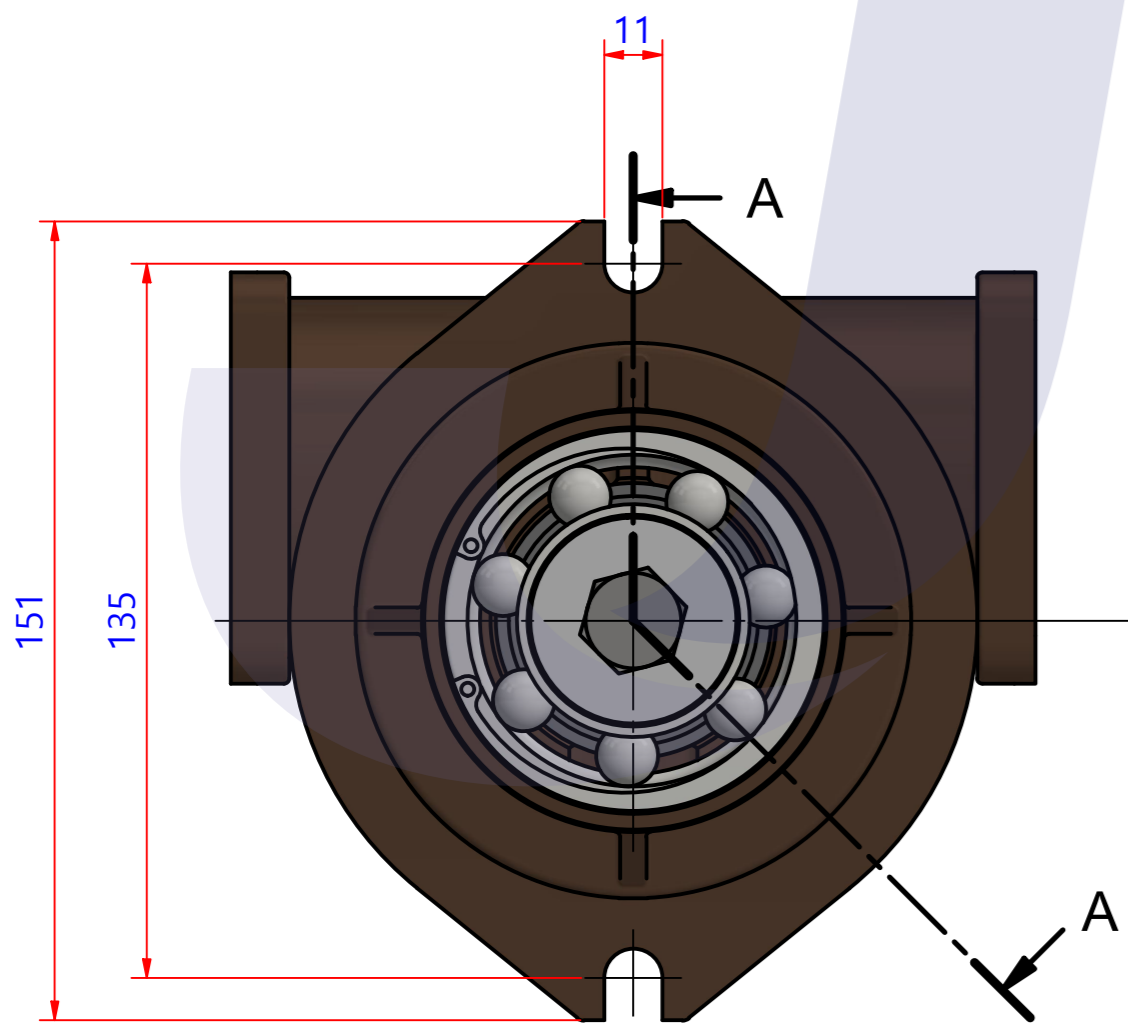

PART LIST					
No.	QTY	PART NUMBER	PART NAME	MAT	DESCRIPTION
1	1	PUA0177	PUMP ASSY		JPR-SC50IF2

Drawing by	Checked by	Approved by - date	Model Name	Date	Scale
M.J.KANG	C.I. JEON		JPR-SC50IF2	2018-12-14	1 : 1
			PUMP ASSY		
			PART NUMBER	Edition	Sheet
			PUA0177(0)	0	A2

품 번	PUA0177
품 명	JPR-SC50IF2

A: MAJOR KIT B: MINOR KIT C: CAM SET D: M-SEAL SET E: IMPELLER KIT

No.	QTY	PART NUMBER	PART NAME	A (JSK002801)	B (JSM0033)	C (CAMSET0016)	D (MCSSET0003)	E (JIKJMP046)
1	1	BER0011	BEARING	X				
2	6	BOL0081	HEX BOLT	X	X	X (1)		
3	1	BOL0208	FLAT WASHER	X				
4	1	BOL0209	HEX BOLT	X				
5	1	CAM0016	CAM	X	X	X		
6	1	COV0005	COVER	X	X			
7	1	GAK0009	FIBER GASKET	X	X	X		
8	1	8301-01	RUBBER IMPELLER	X	X			X
9	1	KEY0036	KEY	X				
10	1	MCS0004	CARBON	X	X		X	
11	1	MCS0009	CERAMIC	X	X		X	
12	1	ORG0015	O-RING	X	X			X
13	1	PBC0143	PUMP CASING					
14	1	RET0012	RETAINER	X				
15	1	SHA008301	SHAFT	X				
16	1	SLI0003	SLINGER	X				
17	1	SNP0005	SNAP-RING	X				
18	1	SNP0014	SNAP-RING	X				
19	1	WER0003	WEAR PLATE	X	X			

부품 리스트					
항목	수량	부품번호	주제	재질	설명
1	1	PUA0177	PUMP ASSY		JPR-SC50IF2

Drawing by M.J.KANG	Checked by C.I. JEON	Approved by - date	Model Name JPR-SC50IF2	Date 2019-11-11	Scale 1:1
			PUMP ASSY		
			PART NUMBER PUA0177(0)	Edition 0	Sheet A2