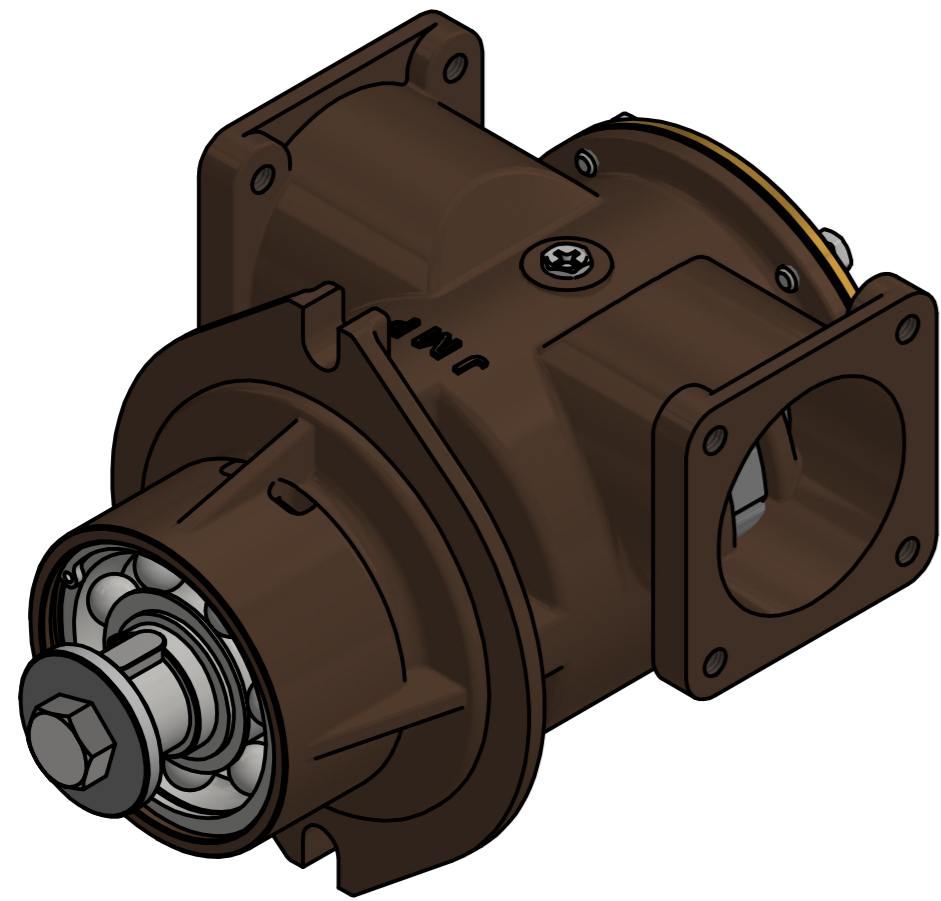

PART LIST					
No.	QTY	PART NUMBER	PART NAME	MAT	DESCRIPTION
1	1	PUA0177	PUMP ASSY		JPR-SC50IF2

Drawing by	Checked by	Approved by - date	Model Name	Date	Scale
M.J.KANG	C.I. JEON		JPR-SC50IF2	2018-12-14	1 : 1
			PUMP ASSY		
			PART NUMBER	Edition	Sheet
			PUA0177(0)	0	A2

품 번	PUA0177
품 명	JPR-SC50IF2

A: MAJOR KIT B: MINOR KIT C: CAM SET D: M-SEAL SET E: IMPELLER KIT

No.	QTY	PART NUMBER	PART NAME	A (JSK002801)	B (JSM0033)	C (CAMSET0016)	D (MCSSET0003)	E (JIKJMP046)
1	1	BER0011	BEARING	X				
2	6	BOL0081	HEX BOLT	X	X	X (1)		
3	1	BOL0208	FLAT WASHER	X				
4	1	BOL0209	HEX BOLT	X				
5	1	CAM0016	CAM	X	X	X		
6	1	COV0005	COVER	X	X			
7	1	GAK0009	FIBER GASKET	X	X	X		
8	1	8301-01	RUBBER IMPELLER	X	X			X
9	1	KEY0036	KEY	X				
10	1	MCS0004	CARBON	X	X		X	
11	1	MCS0009	CERAMIC	X	X		X	
12	1	ORG0015	O-RING	X	X			X
13	1	PBC0143	PUMP CASING					
14	1	RET0012	RETAINER	X				
15	1	SHA008301	SHAFT	X				
16	1	SLI0003	SLINGER	X				
17	1	SNP0005	SNAP-RING	X				
18	1	SNP0014	SNAP-RING	X				
19	1	WER0003	WEAR PLATE	X	X			

부품 리스트					
항목	수량	부품번호	주제	재질	설명
1	1	PUA0177	PUMP ASSY		JPR-SC50IF2

Drawing by M.J.KANG	Checked by C.I. JEON	Approved by - date	Model Name JPR-SC50IF2	Date 2019-11-11	Scale 1:1
			PUMP ASSY		
			PART NUMBER PUA0177(0)	Edition 0	Sheet A2