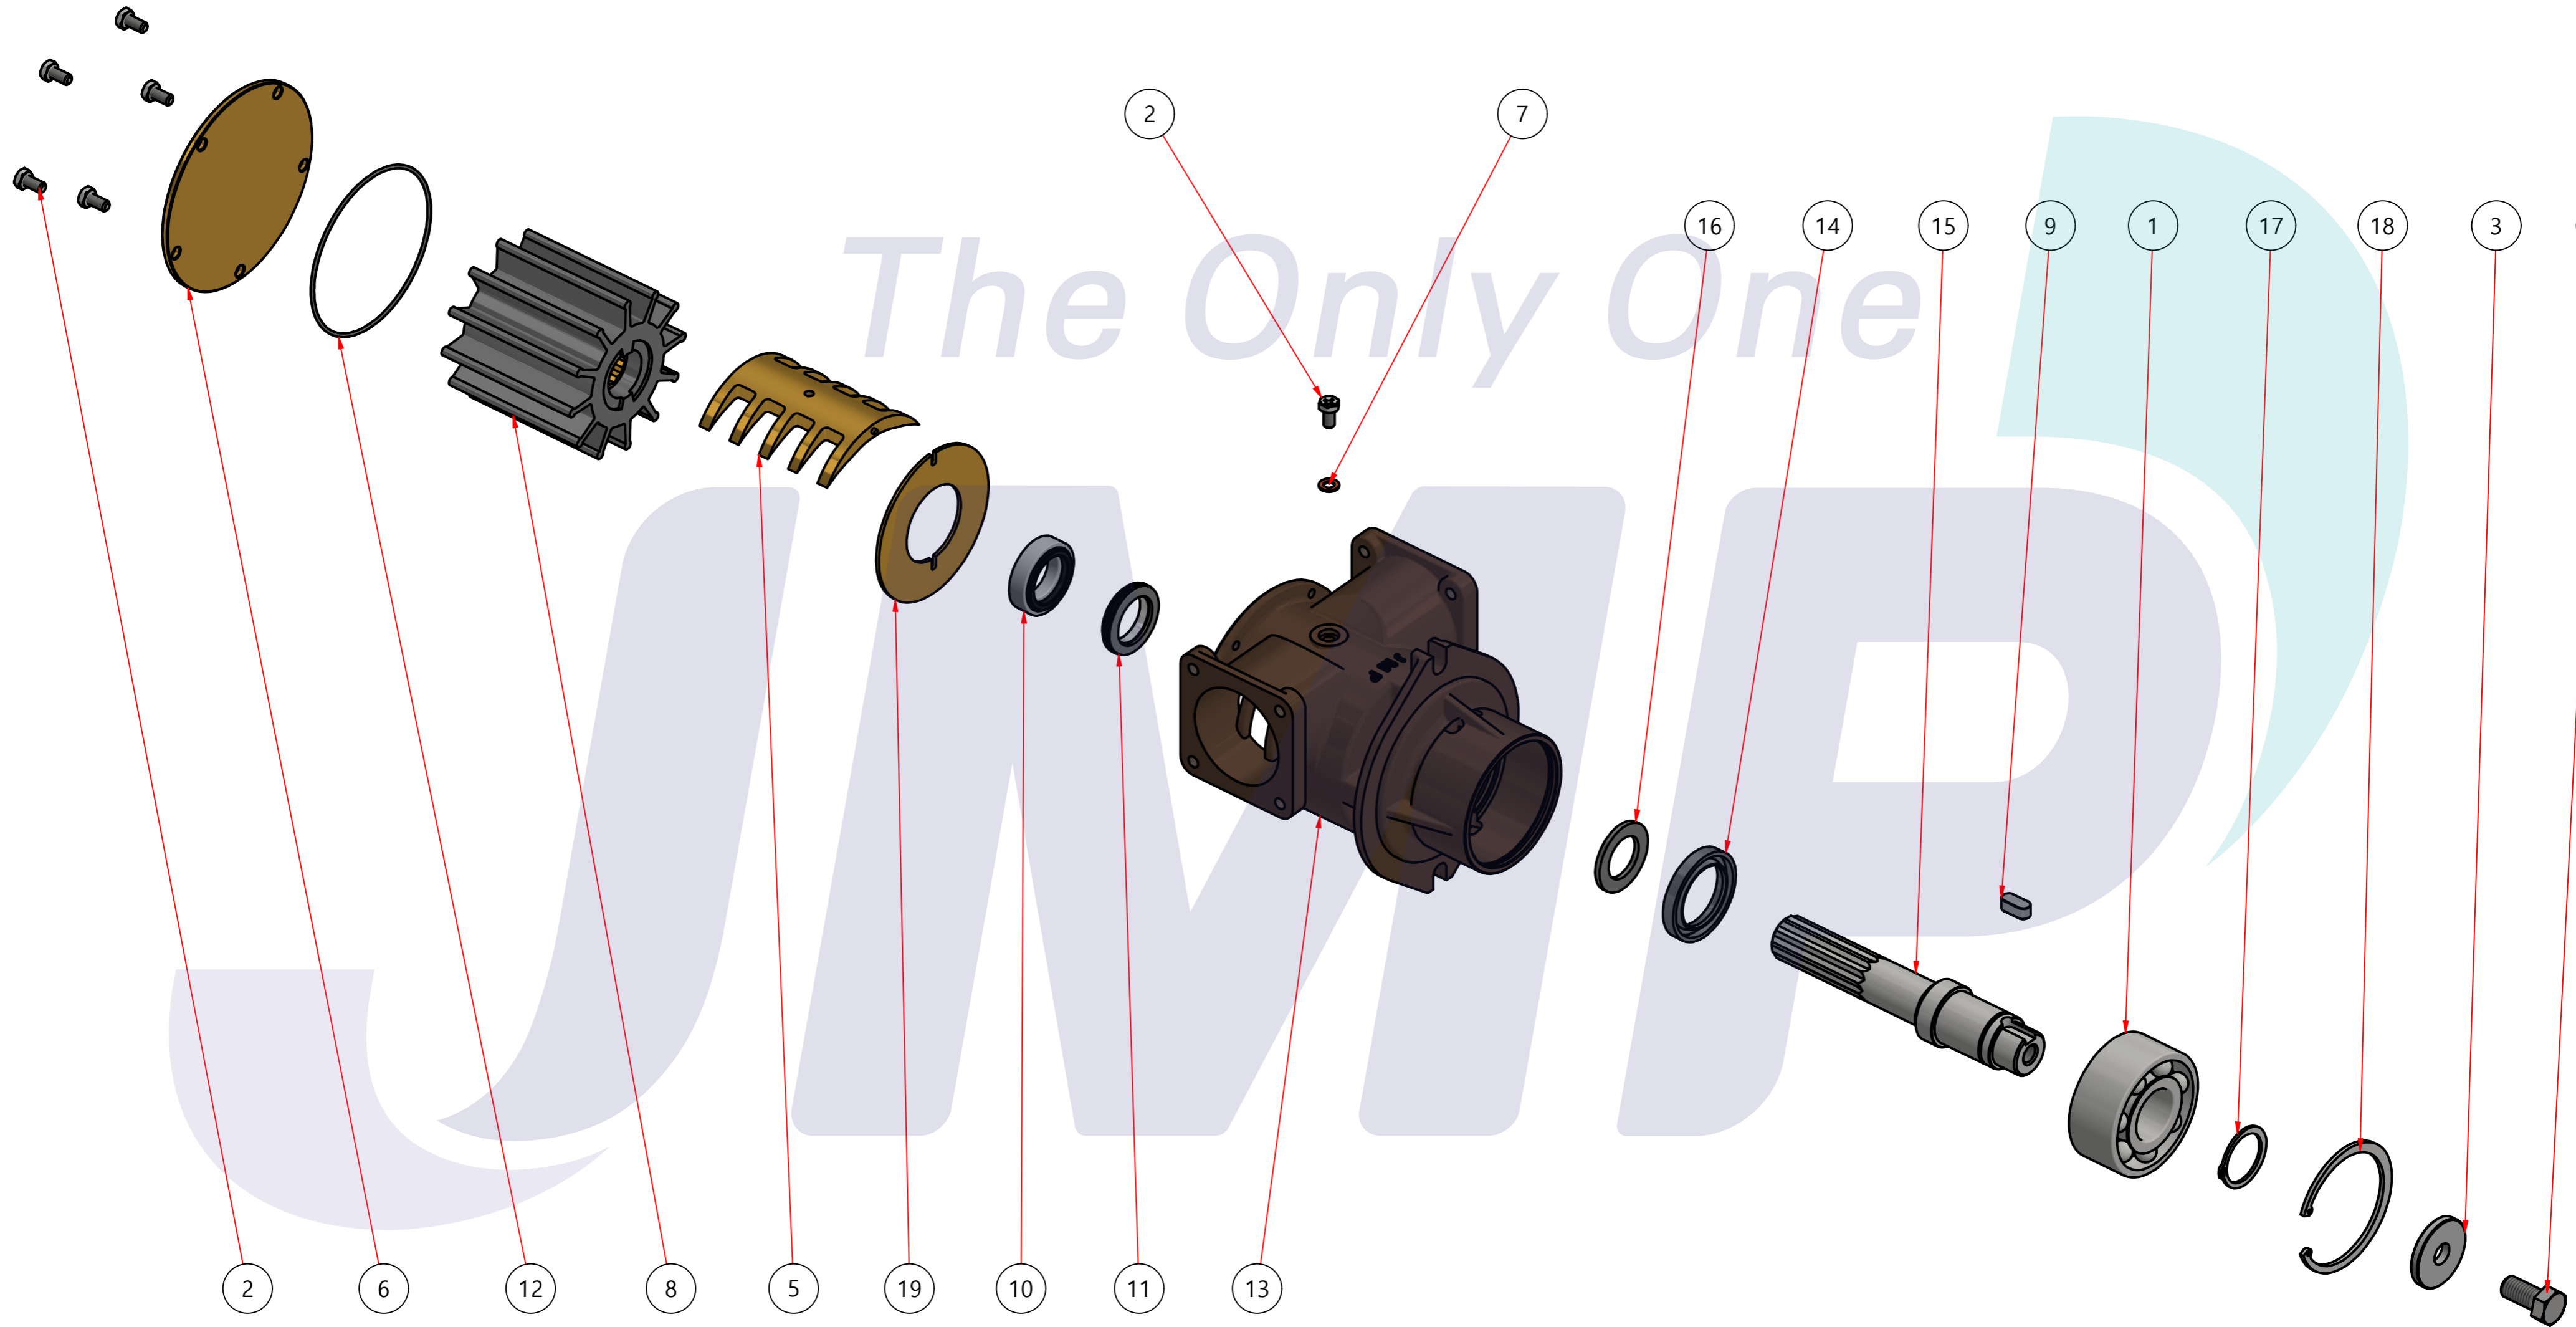

PART LIST					
No.	QTY	PART NUMBER	PART NAME	MAT	DESCRIPTION
1	1	PUA0177	PUMP ASSY		JPR-SC50IF2

Drawing by	Checked by	Approved by - date	Model Name	Date	Scale
M.J.KANG	C.I. JEON		JPR-SC50IF2	2018-12-14	1 : 1
			PUMP ASSY		
			PART NUMBER	Edition	Sheet
			PUA0177(0)	0	A2

품 번	PUA0177
품 명	JPR-SC50IF2

A: MAJOR KIT B: MINOR KIT C: CAM SET D: M-SEAL SET E: IMPELLER KIT

No.	QTY	PART NUMBER	PART NAME	A (JSK002801)	B (JSM0033)	C (CAMSET0016)	D (MCSSET0003)	E (JIKJMP046)
1	1	BER0011	BEARING	X				
2	6	BOL0081	HEX BOLT	X	X	X (1)		
3	1	BOL0208	FLAT WASHER	X				
4	1	BOL0209	HEX BOLT	X				
5	1	CAM0016	CAM	X	X	X		
6	1	COV0005	COVER	X	X			
7	1	GAK0009	FIBER GASKET	X	X	X		
8	1	8301-01	RUBBER IMPELLER	X	X			X
9	1	KEY0036	KEY	X				
10	1	MCS0004	CARBON	X	X		X	
11	1	MCS0009	CERAMIC	X	X		X	
12	1	ORG0015	O-RING	X	X			X
13	1	PBC0143	PUMP CASING					
14	1	RET0012	RETAINER	X				
15	1	SHA008301	SHAFT	X				
16	1	SLI0003	SLINGER	X				
17	1	SNP0005	SNAP-RING	X				
18	1	SNP0014	SNAP-RING	X				
19	1	WER0003	WEAR PLATE	X	X			

부품 리스트					
항목	수량	부품번호	주제	재질	설명
1	1	PUA0177	PUMP ASSY		JPR-SC50IF2

Drawing by M.J.KANG	Checked by C.I. JEON	Approved by - date	Model Name JPR-SC50IF2	Date 2019-11-11	Scale 1:1
			PUMP ASSY		
			PART NUMBER PUA0177(0)	Edition 0	Sheet A2