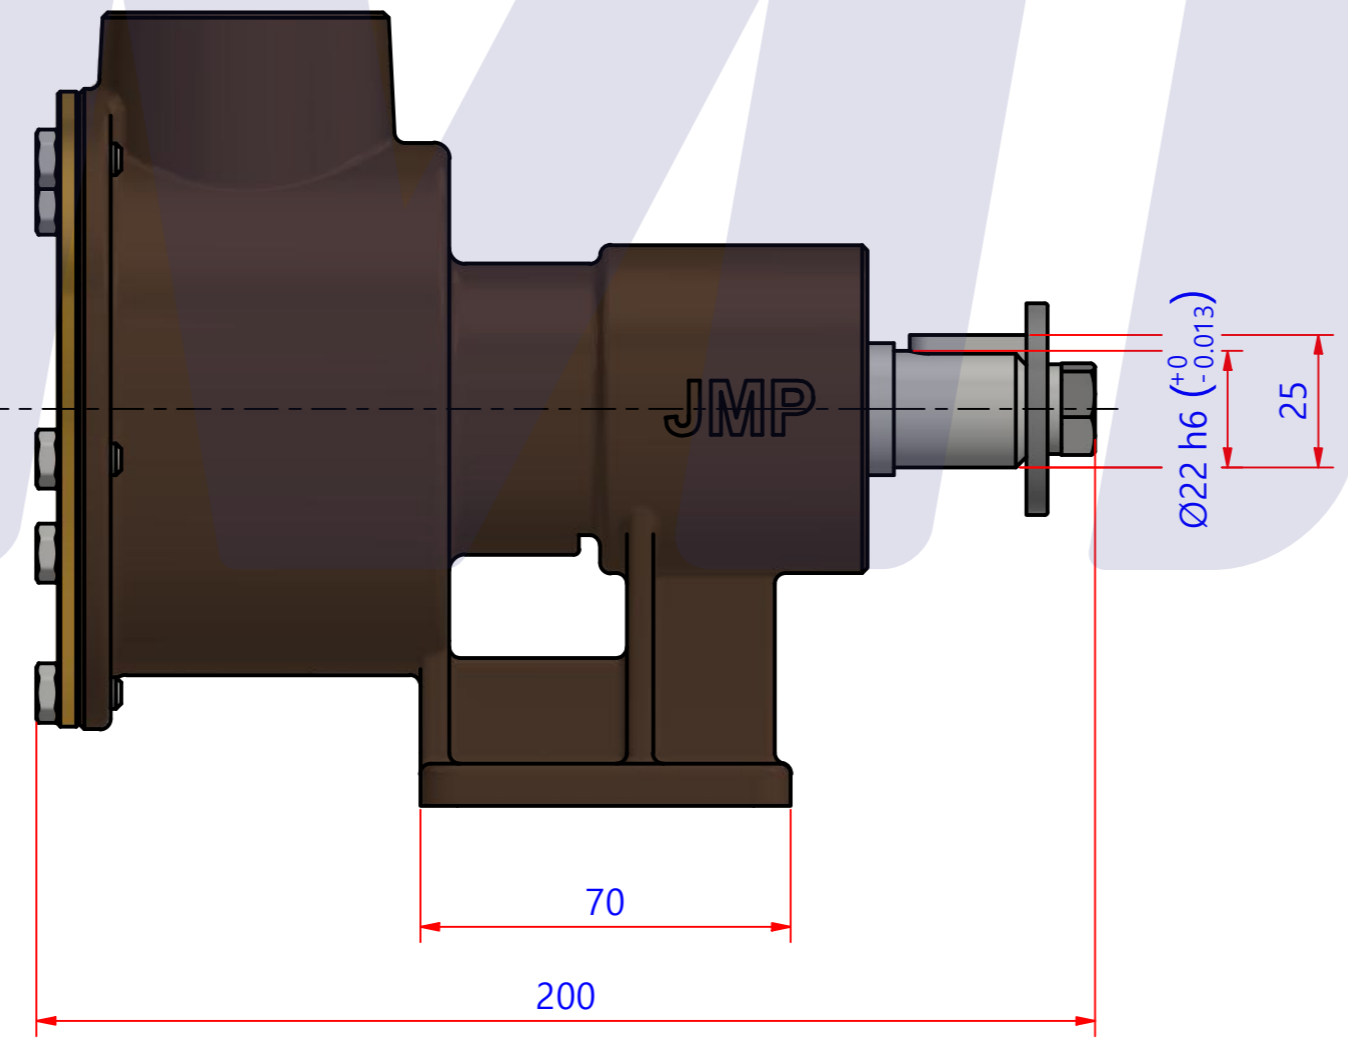

PART LIST					
No.	QTY	PART NUMBER	PART NAME	MAT	DESCRIPTION
1	1	PUA0010	PUMP ASSY		JPR-40LP

Drawing by	Checked by	Approved by - date	Model Name	Date	Scale
M.J.KANG	C.I. JEON		JPR-40LP	2019-02-22	1:1
			PUMP ASSY		
			PART NUMBER	PUA0010(0)	Sheet A2
			Edition	0	

품 번	PUA0010
품 명	JPR-40LP

A: MAJOR KIT B: MINOR KIT C: CAM SET D: M-SEAL SET E: IMPELLER KIT

No.	QTY	PART NUMBER	PART NAME	A (JSK0006)	B (JSM0038)	C (CAMSET0005)	D (MCSSET0003)	E (JIKJMP037)
1	2	BER0003	BEARING	X				
2	1	BOL0032	FLAT WASHER	X				
3	1	BOL0039	SPRING WASHER	X				
4	1	BOL0060	HEX BOLT	X				
5	6	BOL0081	HEX SCREW	X	X	X (1)		
6	1	CAM0005	CAM	X	X	X		
7	1	COV0005	COVER	X	X			
8	1	GAK0009	FIBER GASKET	X	X	X		
9	1	8001-01	RUBBER IMPELLER	X	X			X
10	1	KEY0005	KEY	X				
11	1	MCS0004	CARBON	X	X		X	
12	1	MCS0009	CERAMIC	X	X		X	
13	1	ORG0015	O-RING	X	X			X
14	1	PBC0010	PUMP CASING					
15	1	RET0008	RETAINER	X				
16	1	SHA0006	SHAFT	X				
17	1	SLI0003	SLINGER	X				
18	1	SNP0008	SNAP-RING	X	X			
19	1	SNP0011	SNAP-RING	X				
20	1	WER0003	WEAR PLATE	X	X			

부품 리스트					
항목	수량	부품번호	주제	재질	설명
1	1	PUA0010	PUMP ASSY		JPR-40LP

The Only One

Drawing by 강 명진	Checked by C.I, JEON	Approved by - date	Model Name JPR-40LP	Date 2020-06-04	Scale 1 : 1
			PUMP PARTS VIEW		
			PART NUMBER PUA0010(0)	Edition 0	Sheet A2