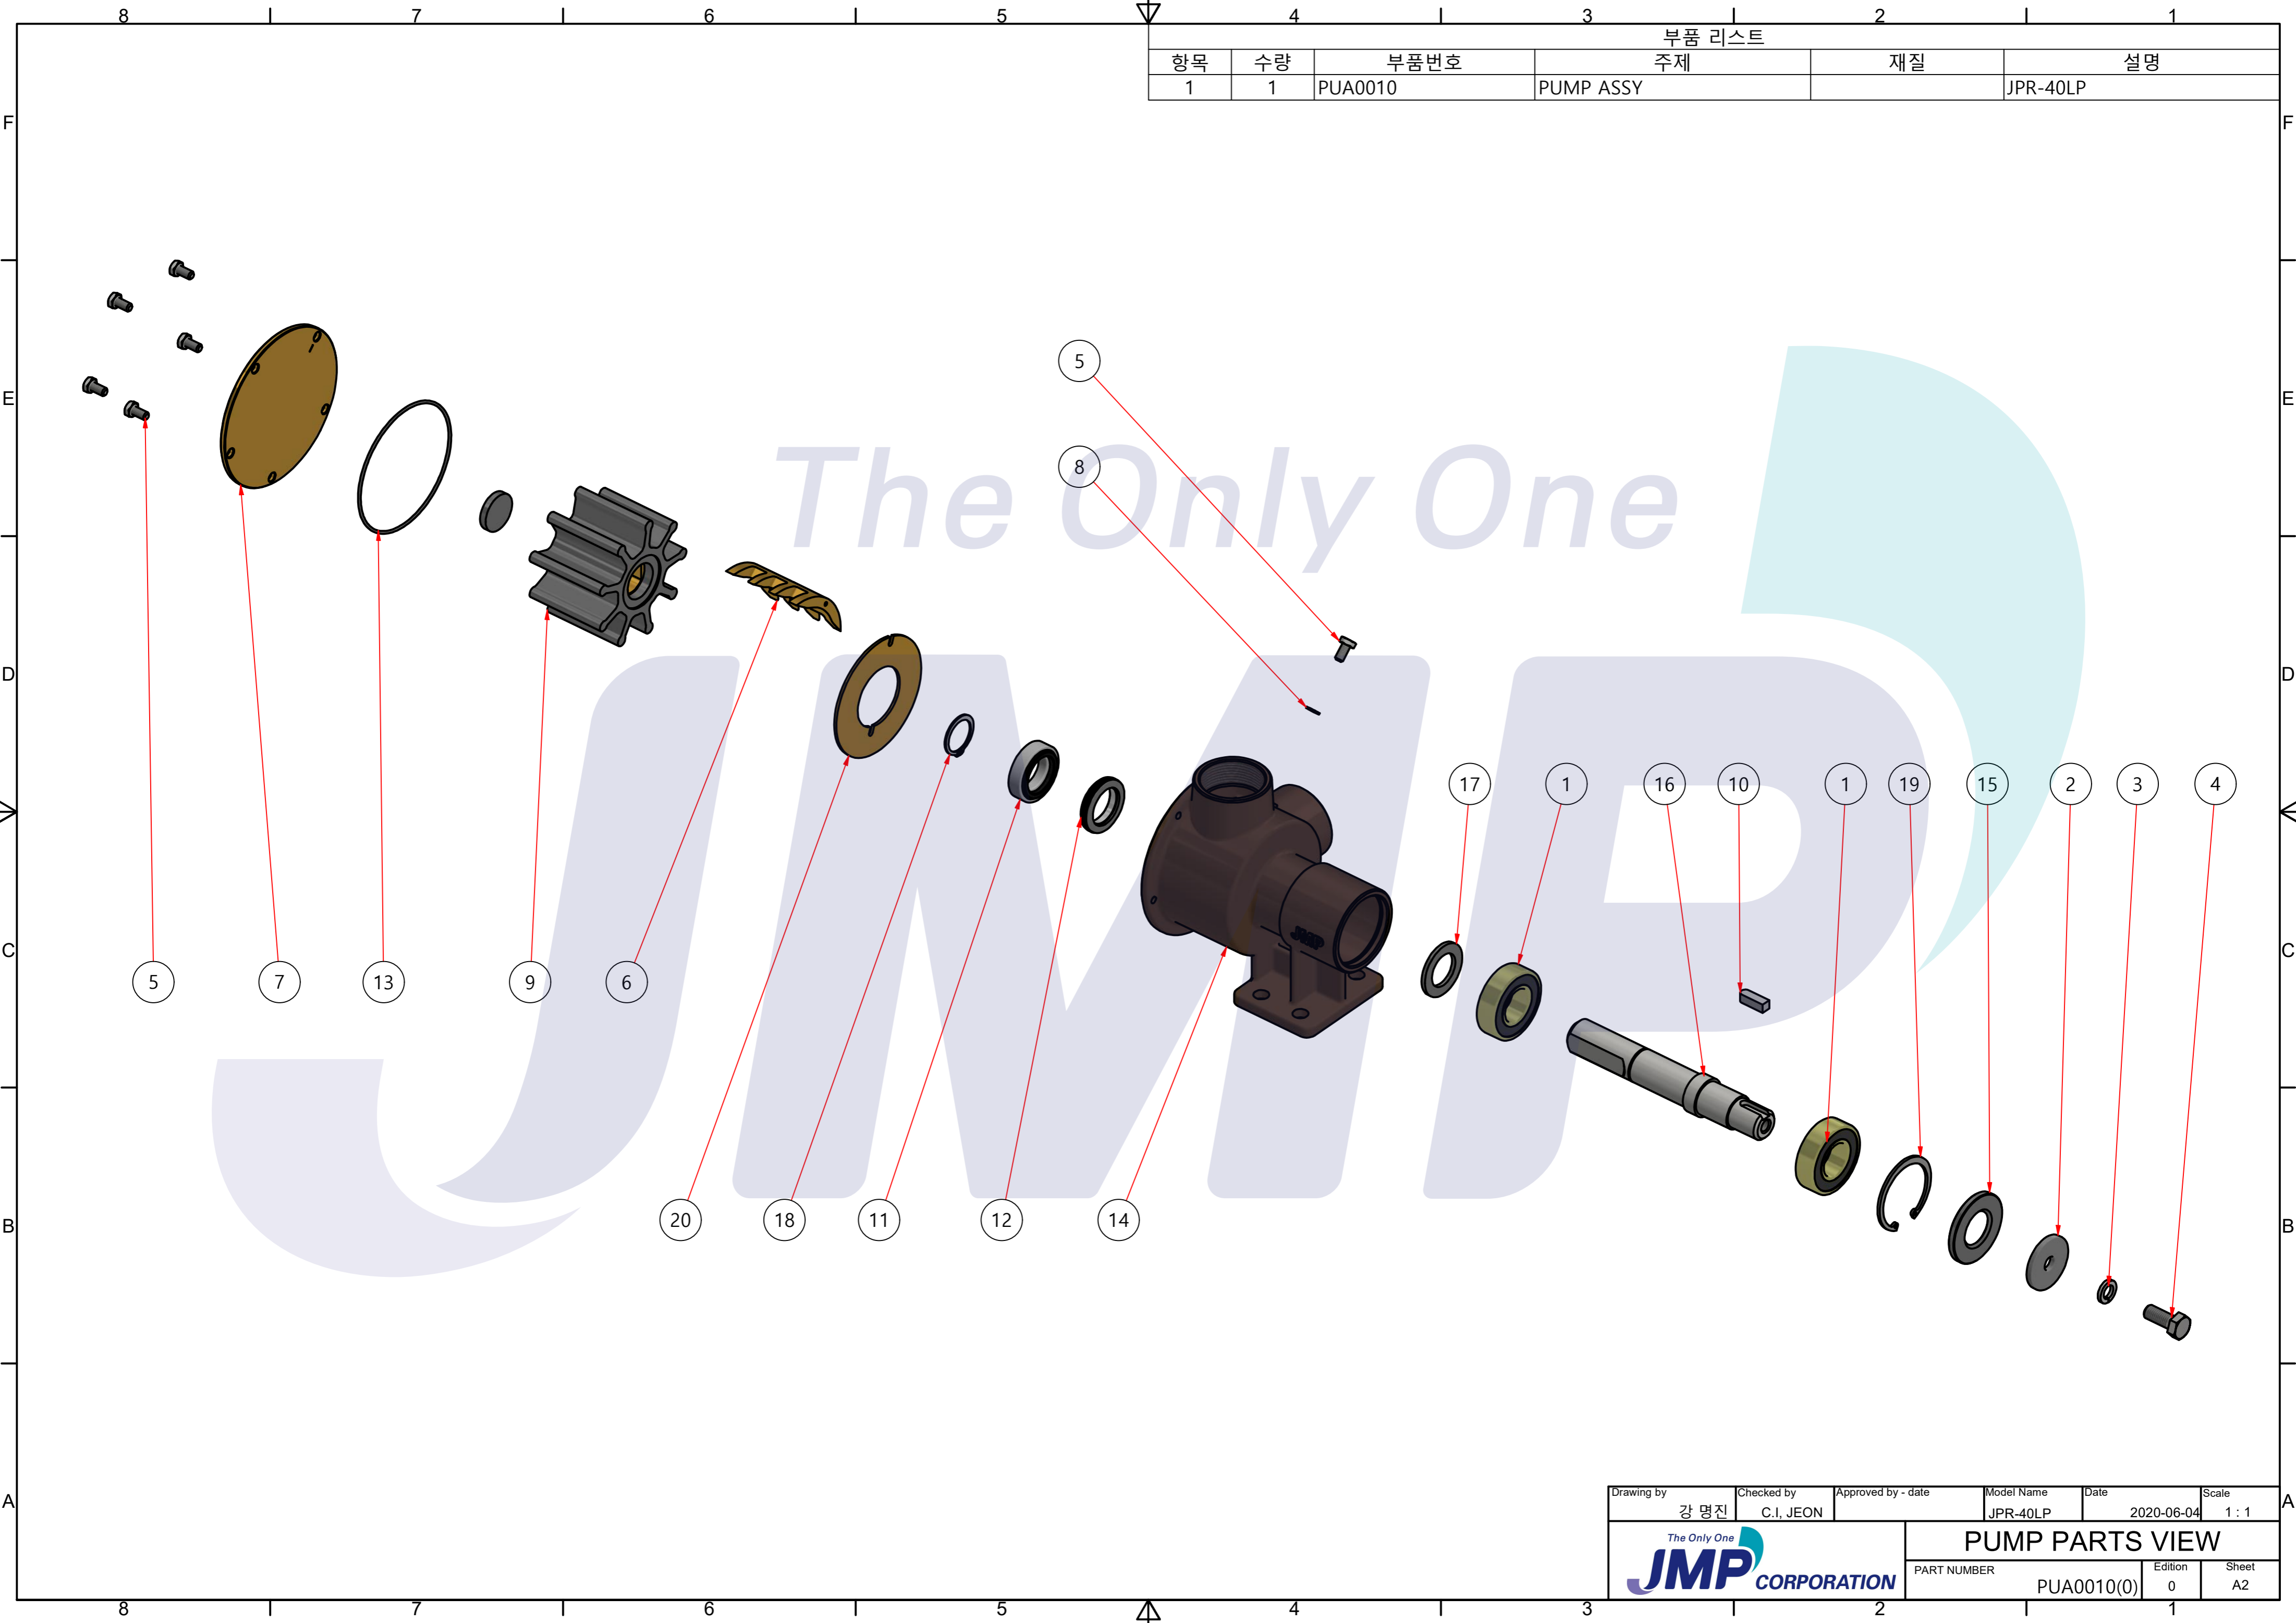

PART LIST					
No.	QTY	PART NUMBER	PART NAME	MAT	DESCRIPTION
1	1	PUA0010	PUMP ASSY		JPR-40LP

Drawing by	Checked by	Approved by - date	Model Name	Date	Scale
M.J.KANG	C.I. JEON		JPR-40LP	2019-02-22	1:1
			PUMP ASSY		
			PART NUMBER	PUA0010(0)	Sheet A2
			Edition	0	

품 번	PUA0010
품 명	JPR-40LP

A: MAJOR KIT B: MINOR KIT C: CAM SET D: M-SEAL SET E: IMPELLER KIT

No.	QTY	PART NUMBER	PART NAME	A (JSK0006)	B (JSM0038)	C (CAMSET0005)	D (MCSSET0003)	E (JIKJMP037)
1	2	BER0003	BEARING	X				
2	1	BOL0032	FLAT WASHER	X				
3	1	BOL0039	SPRING WASHER	X				
4	1	BOL0060	HEX BOLT	X				
5	6	BOL0081	HEX SCREW	X	X	X (1)		
6	1	CAM0005	CAM	X	X	X		
7	1	COV0005	COVER	X	X			
8	1	GAK0009	FIBER GASKET	X	X	X		
9	1	8001-01	RUBBER IMPELLER	X	X			X
10	1	KEY0005	KEY	X				
11	1	MCS0004	CARBON	X	X		X	
12	1	MCS0009	CERAMIC	X	X		X	
13	1	ORG0015	O-RING	X	X			X
14	1	PBC0010	PUMP CASING					
15	1	RET0008	RETAINER	X				
16	1	SHA0006	SHAFT	X				
17	1	SLI0003	SLINGER	X				
18	1	SNP0008	SNAP-RING	X	X			
19	1	SNP0011	SNAP-RING	X				
20	1	WER0003	WEAR PLATE	X	X			

부품 리스트					
항목	수량	부품번호	주제	재질	설명
1	1	PUA0010	PUMP ASSY		JPR-40LP

The Only One

Drawing by 강 명진	Checked by C.I, JEON	Approved by - date	Model Name JPR-40LP	Date 2020-06-04	Scale 1 : 1
			PUMP PARTS VIEW		
			PART NUMBER PUA0010(0)	Edition 0	Sheet A2