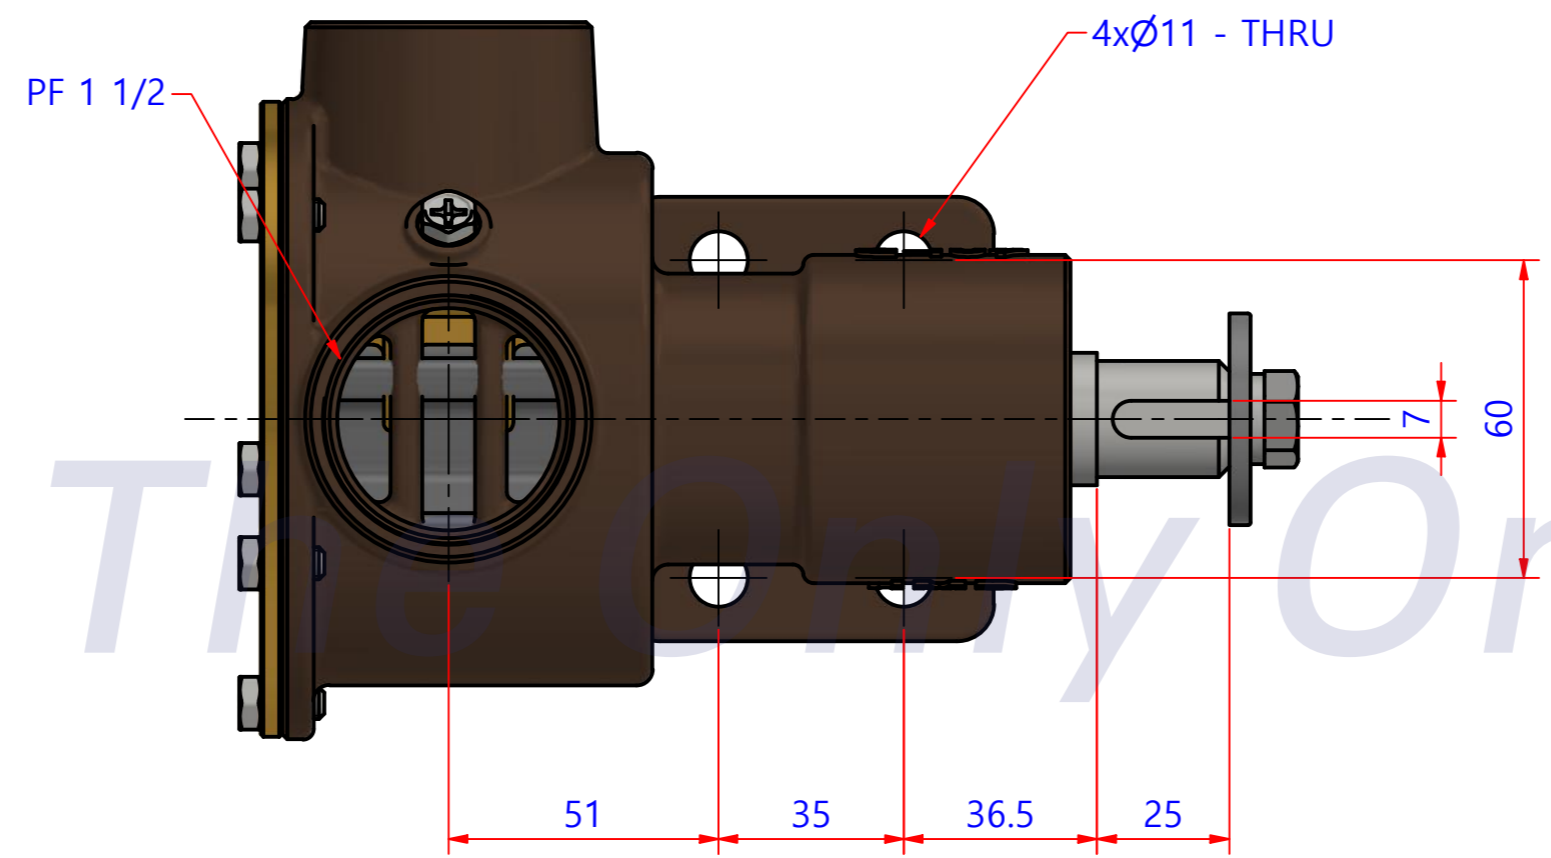

PART LIST					
No.	QTY	PART NUMBER	PART NAME	MAT	DESCRIPTION
1	1	PUA0010	PUMP ASSY		JPR-40LP

Drawing by	Checked by	Approved by - date	Model Name	Date	Scale
M.J.KANG	C.I. JEON		JPR-40LP	2019-02-22	1:1
			PUMP ASSY		
			PART NUMBER	PUA0010(0)	Sheet A2
			Edition	0	

품 번	PUA0010
품 명	JPR-40LP

A: MAJOR KIT B: MINOR KIT C: CAM SET D: M-SEAL SET E: IMPELLER KIT

No.	QTY	PART NUMBER	PART NAME	A (JSK0006)	B (JSM0038)	C (CAMSET0005)	D (MCSSET0003)	E (JIKJMP037)
1	2	BER0003	BEARING	X				
2	1	BOL0032	FLAT WASHER	X				
3	1	BOL0039	SPRING WASHER	X				
4	1	BOL0060	HEX BOLT	X				
5	6	BOL0081	HEX SCREW	X	X	X (1)		
6	1	CAM0005	CAM	X	X	X		
7	1	COV0005	COVER	X	X			
8	1	GAK0009	FIBER GASKET	X	X	X		
9	1	8001-01	RUBBER IMPELLER	X	X			X
10	1	KEY0005	KEY	X				
11	1	MCS0004	CARBON	X	X		X	
12	1	MCS0009	CERAMIC	X	X		X	
13	1	ORG0015	O-RING	X	X			X
14	1	PBC0010	PUMP CASING					
15	1	RET0008	RETAINER	X				
16	1	SHA0006	SHAFT	X				
17	1	SLI0003	SLINGER	X				
18	1	SNP0008	SNAP-RING	X	X			
19	1	SNP0011	SNAP-RING	X				
20	1	WER0003	WEAR PLATE	X	X			

부품 리스트					
항목	수량	부품번호	주제	재질	설명
1	1	PUA0010	PUMP ASSY		JPR-40LP

The Only One

Drawing by 강 명진	Checked by C.I, JEON	Approved by - date	Model Name JPR-40LP	Date 2020-06-04	Scale 1 : 1
			PUMP PARTS VIEW		
			PART NUMBER PUA0010(0)	Edition 0	Sheet A2