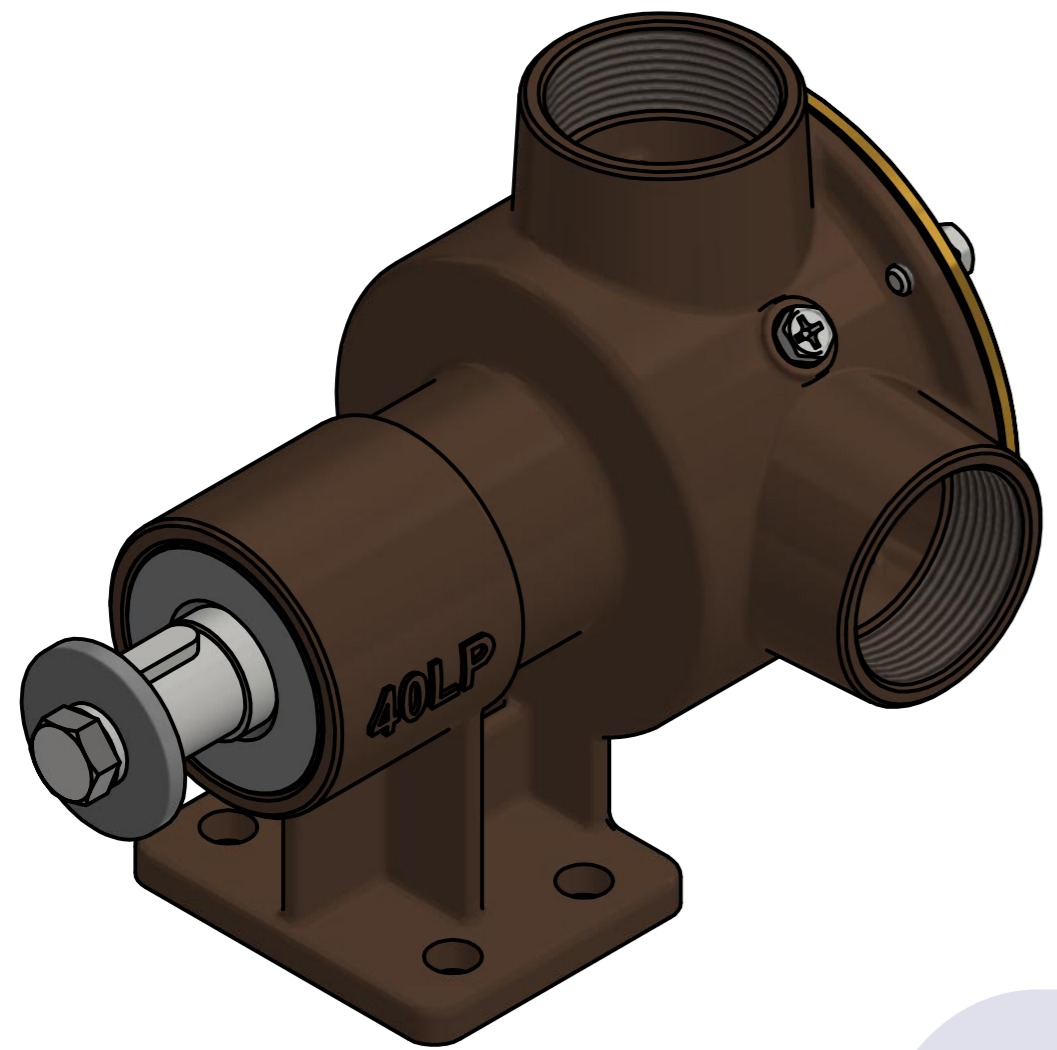

PART LIST					
No.	QTY	PART NUMBER	PART NAME	MAT	DESCRIPTION
1	1	PUA0010	PUMP ASSY		JPR-40LP

Drawing by	Checked by	Approved by - date	Model Name	Date	Scale
M.J.KANG	C.I. JEON		JPR-40LP	2019-02-22	1:1
			PUMP ASSY		
			PART NUMBER	PUA0010(0)	Sheet A2
			Edition	0	

품 번	PUA0010
품 명	JPR-40LP

A: MAJOR KIT B: MINOR KIT C: CAM SET D: M-SEAL SET E: IMPELLER KIT

No.	QTY	PART NUMBER	PART NAME	A (JSK0006)	B (JSM0038)	C (CAMSET0005)	D (MCSSET0003)	E (JIKJMP037)
1	2	BER0003	BEARING	X				
2	1	BOL0032	FLAT WASHER	X				
3	1	BOL0039	SPRING WASHER	X				
4	1	BOL0060	HEX BOLT	X				
5	6	BOL0081	HEX SCREW	X	X	X (1)		
6	1	CAM0005	CAM	X	X	X		
7	1	COV0005	COVER	X	X			
8	1	GAK0009	FIBER GASKET	X	X	X		
9	1	8001-01	RUBBER IMPELLER	X	X			X
10	1	KEY0005	KEY	X				
11	1	MCS0004	CARBON	X	X		X	
12	1	MCS0009	CERAMIC	X	X		X	
13	1	ORG0015	O-RING	X	X			X
14	1	PBC0010	PUMP CASING					
15	1	RET0008	RETAINER	X				
16	1	SHA0006	SHAFT	X				
17	1	SLI0003	SLINGER	X				
18	1	SNP0008	SNAP-RING	X	X			
19	1	SNP0011	SNAP-RING	X				
20	1	WER0003	WEAR PLATE	X	X			

부품 리스트					
항목	수량	부품번호	주제	재질	설명
1	1	PUA0010	PUMP ASSY		JPR-40LP

The Only One

Drawing by 강 명진	Checked by C.I, JEON	Approved by - date	Model Name JPR-40LP	Date 2020-06-04	Scale 1 : 1
			PUMP PARTS VIEW		
			PART NUMBER PUA0010(0)	Edition 0	Sheet A2