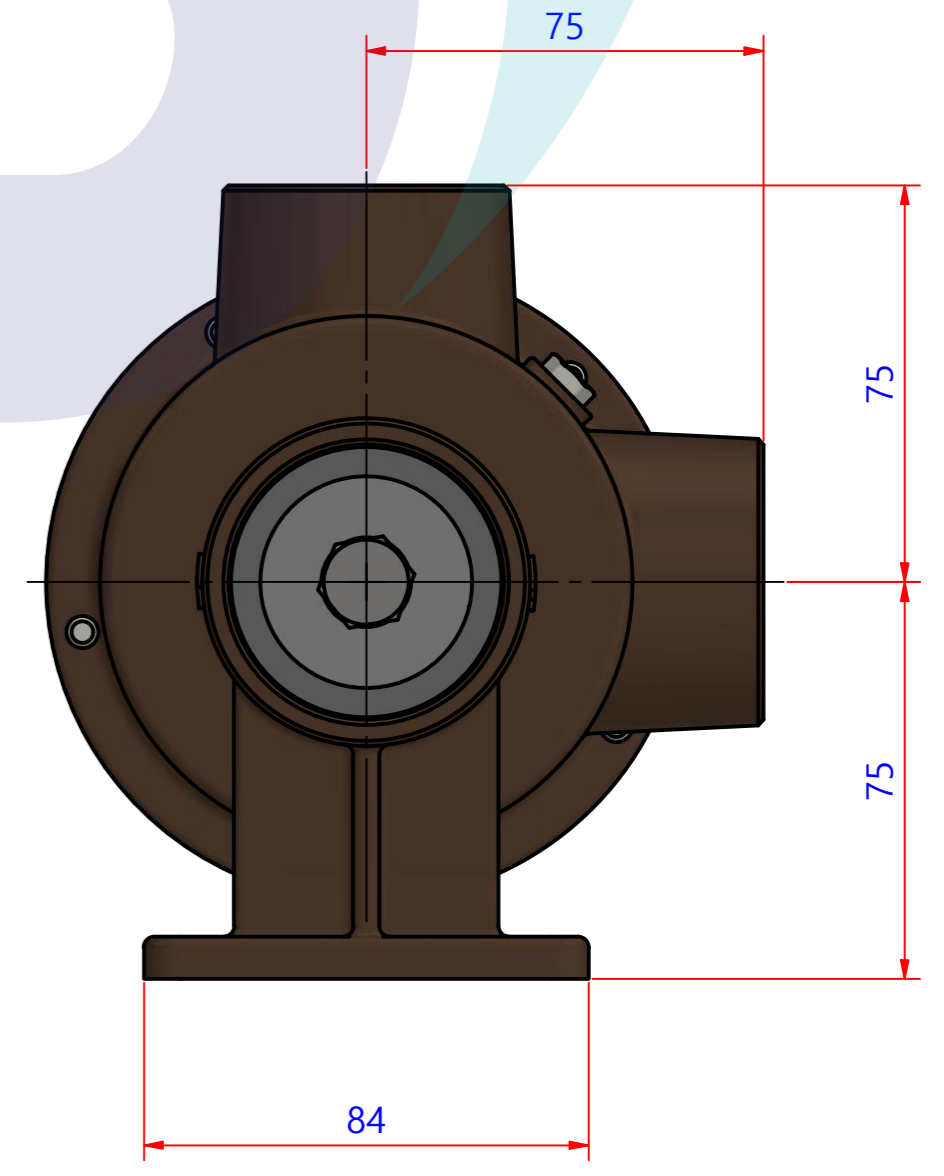

PART LIST					
No.	QTY	PART NUMBER	PART NAME	MAT	DESCRIPTION
1	1	PUA0010	PUMP ASSY		JPR-40LP

Drawing by	Checked by	Approved by - date	Model Name	Date	Scale
M.J.KANG	C.I. JEON		JPR-40LP	2019-02-22	1:1
			PUMP ASSY		
			PART NUMBER	PUA0010(0)	Sheet A2
			Edition	0	

품 번	PUA0010
품 명	JPR-40LP

A: MAJOR KIT B: MINOR KIT C: CAM SET D: M-SEAL SET E: IMPELLER KIT

No.	QTY	PART NUMBER	PART NAME	A (JSK0006)	B (JSM0038)	C (CAMSET0005)	D (MCSSET0003)	E (JIKJMP037)
1	2	BER0003	BEARING	X				
2	1	BOL0032	FLAT WASHER	X				
3	1	BOL0039	SPRING WASHER	X				
4	1	BOL0060	HEX BOLT	X				
5	6	BOL0081	HEX SCREW	X	X	X (1)		
6	1	CAM0005	CAM	X	X	X		
7	1	COV0005	COVER	X	X			
8	1	GAK0009	FIBER GASKET	X	X	X		
9	1	8001-01	RUBBER IMPELLER	X	X			X
10	1	KEY0005	KEY	X				
11	1	MCS0004	CARBON	X	X		X	
12	1	MCS0009	CERAMIC	X	X		X	
13	1	ORG0015	O-RING	X	X			X
14	1	PBC0010	PUMP CASING					
15	1	RET0008	RETAINER	X				
16	1	SHA0006	SHAFT	X				
17	1	SLI0003	SLINGER	X				
18	1	SNP0008	SNAP-RING	X	X			
19	1	SNP0011	SNAP-RING	X				
20	1	WER0003	WEAR PLATE	X	X			

부품 리스트					
항목	수량	부품번호	주제	재질	설명
1	1	PUA0010	PUMP ASSY		JPR-40LP

The Only One

Drawing by 강 명진	Checked by C.I, JEON	Approved by - date	Model Name JPR-40LP	Date 2020-06-04	Scale 1 : 1
			PUMP PARTS VIEW		
			PART NUMBER PUA0010(0)	Edition 0	Sheet A2