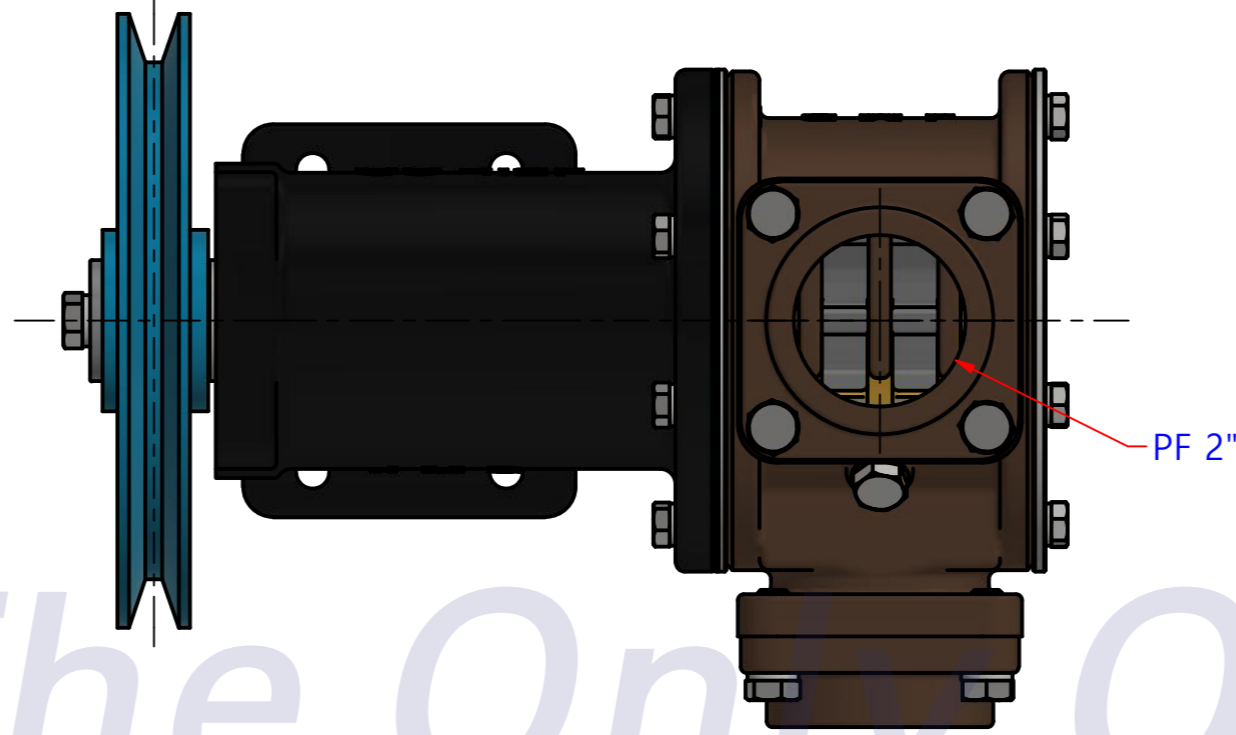

부품 리스트					
항목	수량	부품번호	주제	재질	설명
1	1	PUA002102	PUMP ASSY		JPR-65LF (with Flange kit pipe type)

Drawing by	Checked by	Approved by - date	Model Name	Date	Scale
강 명진	C.I, JEON		JPR-65LF	2020-06-08	1 : 1
			PUMP ASSY		
			PART NUMBER	Edition	Sheet
			PUA002102(0)	0	A2

품 번	PUA002102
품 명	JPR-65LF ( with Flange kit 2" pipe )

A: MAJOR KIT B: MINOR KIT C: CAM SET D: M-SEAL SET E: IMPELLER KIT F: FLANGE KIT

No.	QTY	PART NUMBER	PART NAME	A (JSK0015)	B (JSM0015)	C (CAMSET0009)	D (MCSSET0005)	E (JIKJMP056)	F (FLK0004)
1	2	BER0023	BEARING	X					
2	8	BOL0006	HEX BOLT	X	X				
3	8	BOL0009	HEX BOLT	X					
4	1	BOL0010	HEX BOLT	X	X	X			
5	8	BOL0012	HEX BOLT						X
6	16	BOL0036	SPRING WASHER	X	X (8)				
7	8	BOL0038	SPRING WASHER						X
8	1	BOL0039	SPRING WASHER	X					
9	1	BOL0043	BRONZE WASHER	X	X	X			
10	1	BOL0057	FLAT WASHER	X					
11	1	BOL0060	HEX BOLT	X					
12	1	CAM0009	CAM	X	X	X			
13	1	COV0009	COVER	X	X				
14	1	COV0026	BER COVER	X					
15	1	GAK0002	GASKET	X	X				
16	1	9100-01	RUBBER IMPELLER	X	X			X	
17	1	KEY0006	KEY	X					
18	1	MCS0017	CARBON	X	X		X		
19	1	MCS0022	CERAMIC	X	X		X		
20	2	ORG0007	O-RING						X
21	2	ORG0012	O-RING	X	X			X (1)	
22	1	PBC0024	PUMP CASING / BER						
23	1	PBC0026	PUMP CASING / IMP						
24	2	PBC0029	PUMP FLANGE (PIPE)						X
25	1	PBC0069	SEAL CASING						
26	2	PIN0003	PIN						
27	1	PUL0006	PULLEY						
28	1	SHA0014	SHAFT	X					
29	1	SLI0004	SLINGER	X					
30	2	SNP0016	SNAP-RING	X					
31	1	SNP0019	SNAP-RING	X	X				
32	1	WER0005	WEAR PLATE	X	X				

부품 리스트					
항목	수량	부품번호	주제	재질	설명
1	1	PUA002102	PUMP ASSY		JPR-65LF (PIPE)

Drawing by 강 명진	Checked by C.I, JEON	Approved by - date	Model Name JPR-65LF	Date 2020-06-04	Scale 1 : 1
			PUMP PARTS VIEW		
			PART NUMBER PUA002102(0)	Edition 0	Sheet A2