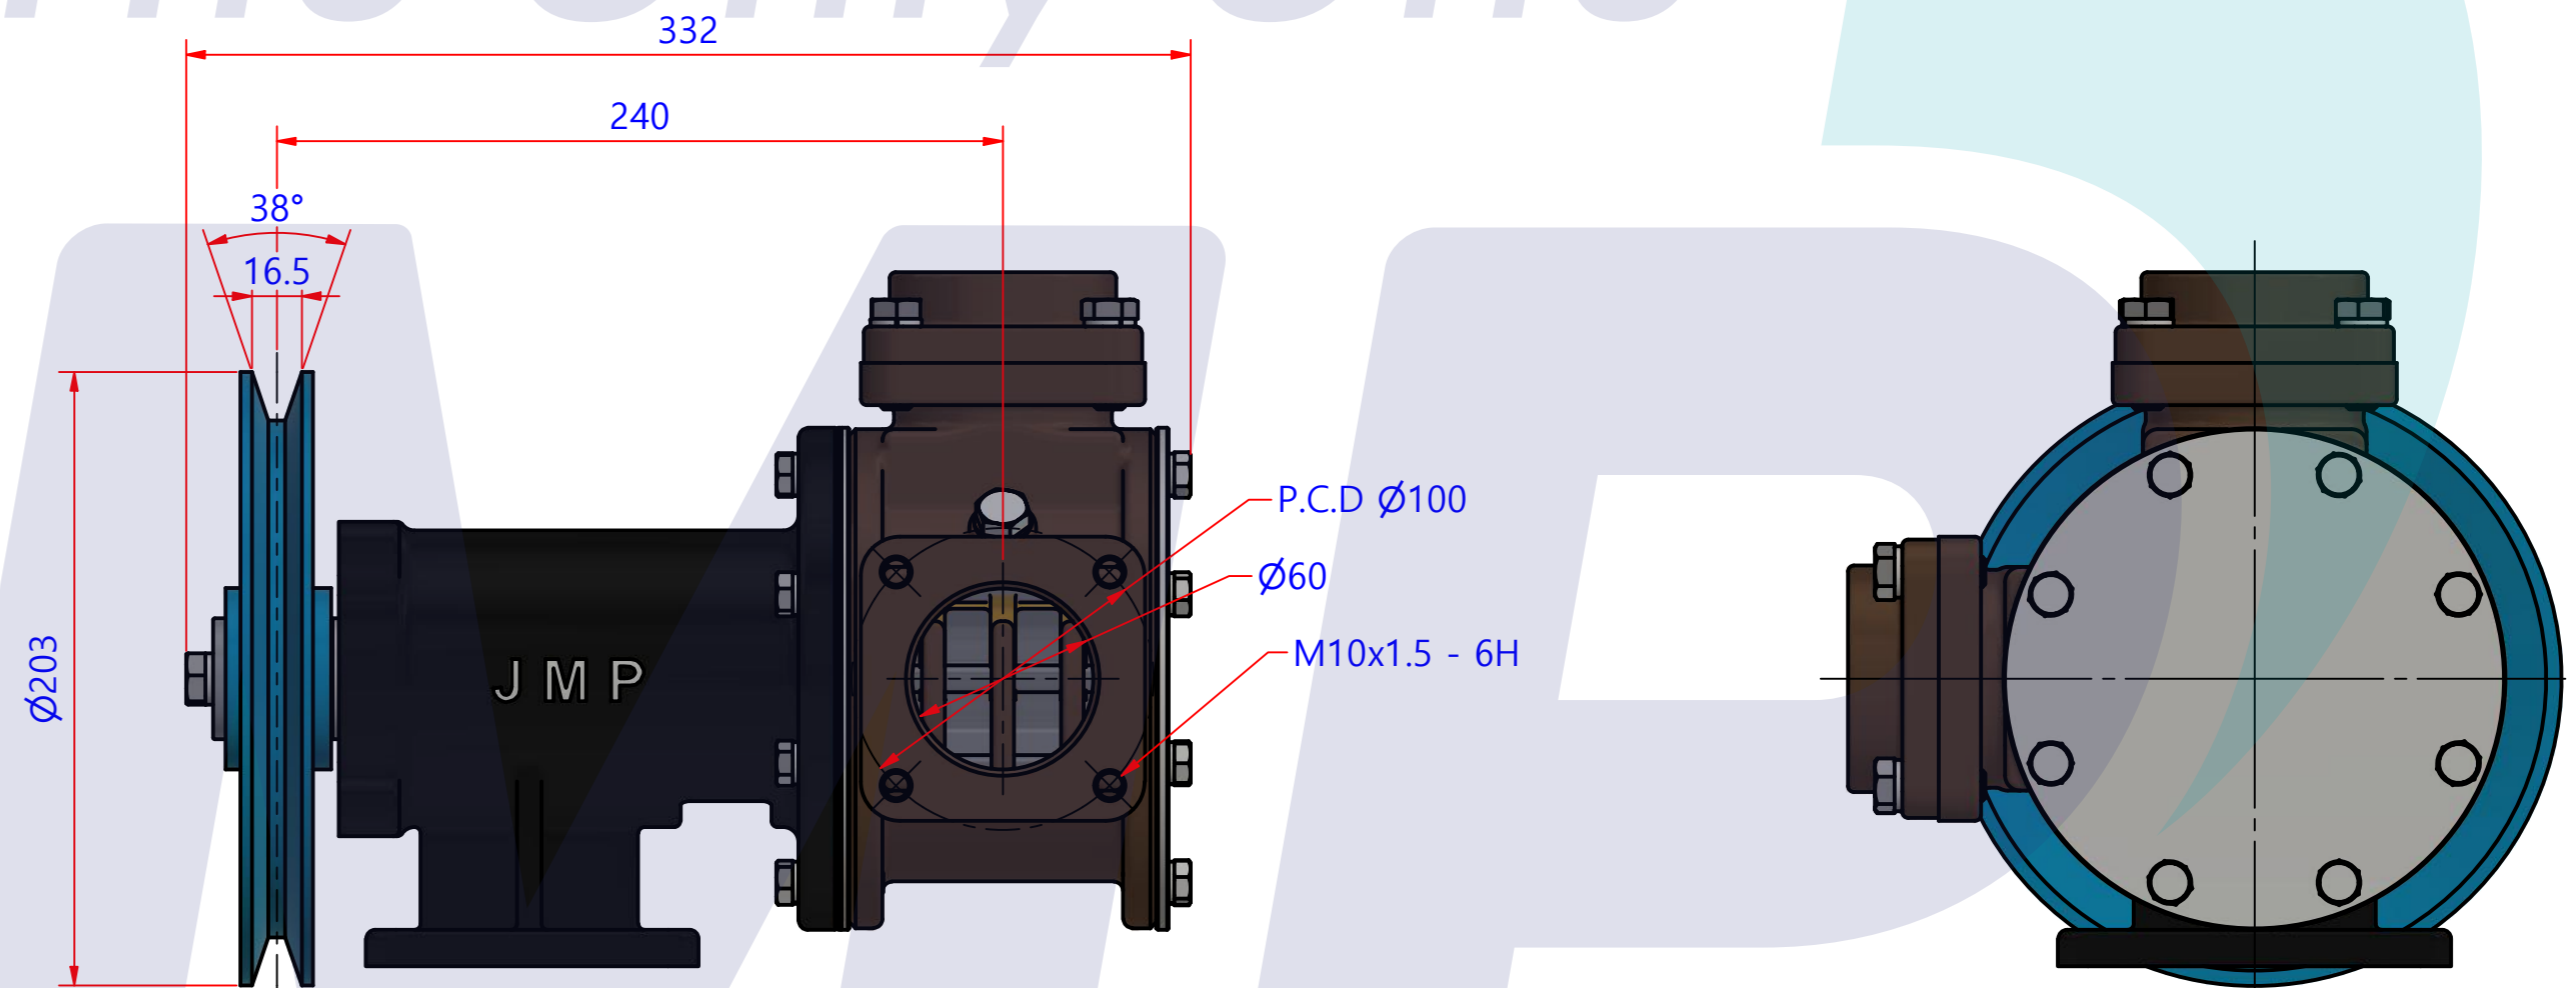

부품 리스트					
항목	수량	부품번호	주제	재질	설명
1	1	PUA002102	PUMP ASSY		JPR-65LF (with Flange kit pipe type)

Drawing by	Checked by	Approved by - date	Model Name	Date	Scale
강 명진	C.I, JEON		JPR-65LF	2020-06-08	1 : 1
			PUMP ASSY		
			PART NUMBER	Edition	Sheet
			PUA002102(0)	0	A2

품 번	PUA002102
품 명	JPR-65LF ( with Flange kit 2" pipe )

A: MAJOR KIT B: MINOR KIT C: CAM SET D: M-SEAL SET E: IMPELLER KIT F: FLANGE KIT

No.	QTY	PART NUMBER	PART NAME	A (JSK0015)	B (JSM0015)	C (CAMSET0009)	D (MCSSET0005)	E (JIKJMP056)	F (FLK0004)
1	2	BER0023	BEARING	X					
2	8	BOL0006	HEX BOLT	X	X				
3	8	BOL0009	HEX BOLT	X					
4	1	BOL0010	HEX BOLT	X	X	X			
5	8	BOL0012	HEX BOLT						X
6	16	BOL0036	SPRING WASHER	X	X (8)				
7	8	BOL0038	SPRING WASHER						X
8	1	BOL0039	SPRING WASHER	X					
9	1	BOL0043	BRONZE WASHER	X	X	X			
10	1	BOL0057	FLAT WASHER	X					
11	1	BOL0060	HEX BOLT	X					
12	1	CAM0009	CAM	X	X	X			
13	1	COV0009	COVER	X	X				
14	1	COV0026	BER COVER	X					
15	1	GAK0002	GASKET	X	X				
16	1	9100-01	RUBBER IMPELLER	X	X			X	
17	1	KEY0006	KEY	X					
18	1	MCS0017	CARBON	X	X		X		
19	1	MCS0022	CERAMIC	X	X		X		
20	2	ORG0007	O-RING						X
21	2	ORG0012	O-RING	X	X			X (1)	
22	1	PBC0024	PUMP CASING / BER						
23	1	PBC0026	PUMP CASING / IMP						
24	2	PBC0029	PUMP FLANGE (PIPE)						X
25	1	PBC0069	SEAL CASING						
26	2	PIN0003	PIN						
27	1	PUL0006	PULLEY						
28	1	SHA0014	SHAFT	X					
29	1	SLI0004	SLINGER	X					
30	2	SNP0016	SNAP-RING	X					
31	1	SNP0019	SNAP-RING	X	X				
32	1	WER0005	WEAR PLATE	X	X				

부품 리스트					
항목	수량	부품번호	주제	재질	설명
1	1	PUA002102	PUMP ASSY		JPR-65LF (PIPE)

Drawing by 강 명진	Checked by C.I, JEON	Approved by - date	Model Name JPR-65LF	Date 2020-06-04	Scale 1 : 1
			PUMP PARTS VIEW		
			PART NUMBER PUA002102(0)	Edition 0	Sheet A2