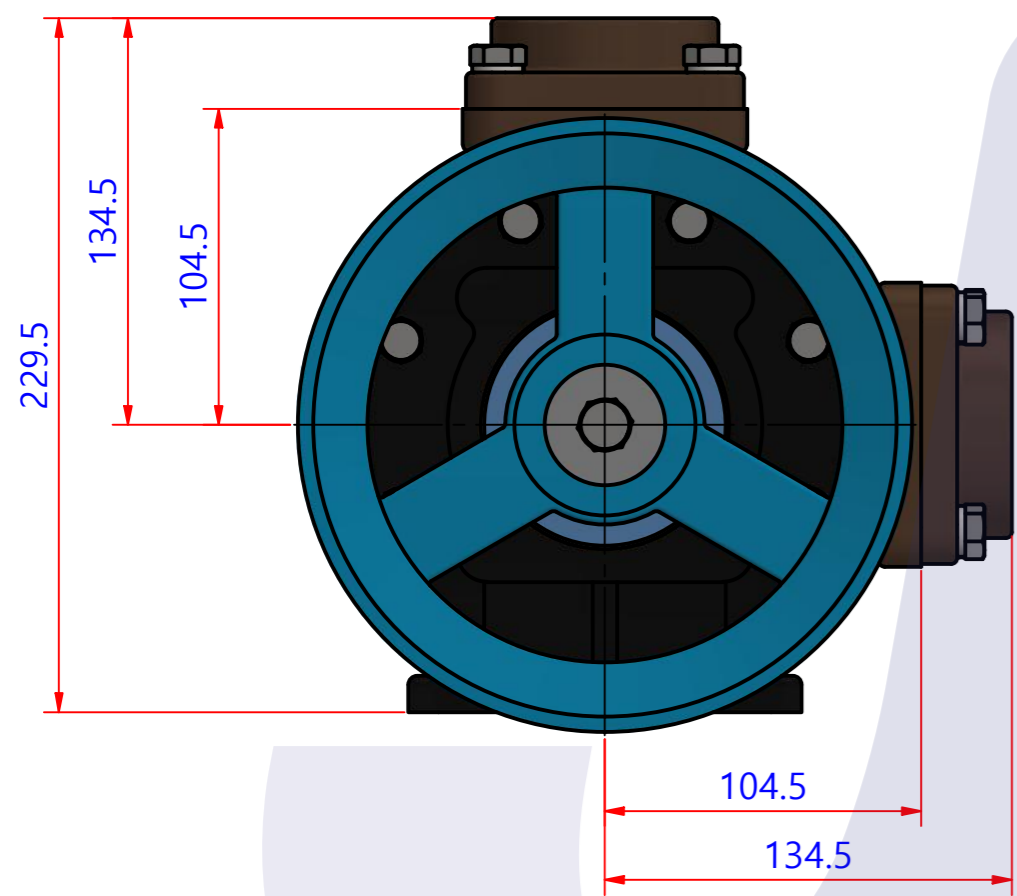

부품 리스트					
항목	수량	부품번호	주제	재질	설명
1	1	PUA002102	PUMP ASSY		JPR-65LF (with Flange kit pipe type)

Drawing by	Checked by	Approved by - date	Model Name	Date	Scale
강 명진	C.I, JEON		JPR-65LF	2020-06-08	1 : 1
			PUMP ASSY		
			PART NUMBER	Edition	Sheet
			PUA002102(0)	0	A2

품 번	PUA002102
품 명	JPR-65LF ( with Flange kit 2" pipe )

A: MAJOR KIT B: MINOR KIT C: CAM SET D: M-SEAL SET E: IMPELLER KIT F: FLANGE KIT

No.	QTY	PART NUMBER	PART NAME	A (JSK0015)	B (JSM0015)	C (CAMSET0009)	D (MCSSET0005)	E (JIKJMP056)	F (FLK0004)
1	2	BER0023	BEARING	X					
2	8	BOL0006	HEX BOLT	X	X				
3	8	BOL0009	HEX BOLT	X					
4	1	BOL0010	HEX BOLT	X	X	X			
5	8	BOL0012	HEX BOLT						X
6	16	BOL0036	SPRING WASHER	X	X (8)				
7	8	BOL0038	SPRING WASHER						X
8	1	BOL0039	SPRING WASHER	X					
9	1	BOL0043	BRONZE WASHER	X	X	X			
10	1	BOL0057	FLAT WASHER	X					
11	1	BOL0060	HEX BOLT	X					
12	1	CAM0009	CAM	X	X	X			
13	1	COV0009	COVER	X	X				
14	1	COV0026	BER COVER	X					
15	1	GAK0002	GASKET	X	X				
16	1	9100-01	RUBBER IMPELLER	X	X			X	
17	1	KEY0006	KEY	X					
18	1	MCS0017	CARBON	X	X		X		
19	1	MCS0022	CERAMIC	X	X		X		
20	2	ORG0007	O-RING						X
21	2	ORG0012	O-RING	X	X			X (1)	
22	1	PBC0024	PUMP CASING / BER						
23	1	PBC0026	PUMP CASING / IMP						
24	2	PBC0029	PUMP FLANGE (PIPE)						X
25	1	PBC0069	SEAL CASING						
26	2	PIN0003	PIN						
27	1	PUL0006	PULLEY						
28	1	SHA0014	SHAFT	X					
29	1	SLI0004	SLINGER	X					
30	2	SNP0016	SNAP-RING	X					
31	1	SNP0019	SNAP-RING	X	X				
32	1	WER0005	WEAR PLATE	X	X				

부품 리스트					
항목	수량	부품번호	주제	재질	설명
1	1	PUA002102	PUMP ASSY		JPR-65LF (PIPE)

Drawing by 강 명진	Checked by C.I, JEON	Approved by - date	Model Name JPR-65LF	Date 2020-06-04	Scale 1 : 1
			PUMP PARTS VIEW		
			PART NUMBER PUA002102(0)	Edition 0	Sheet A2