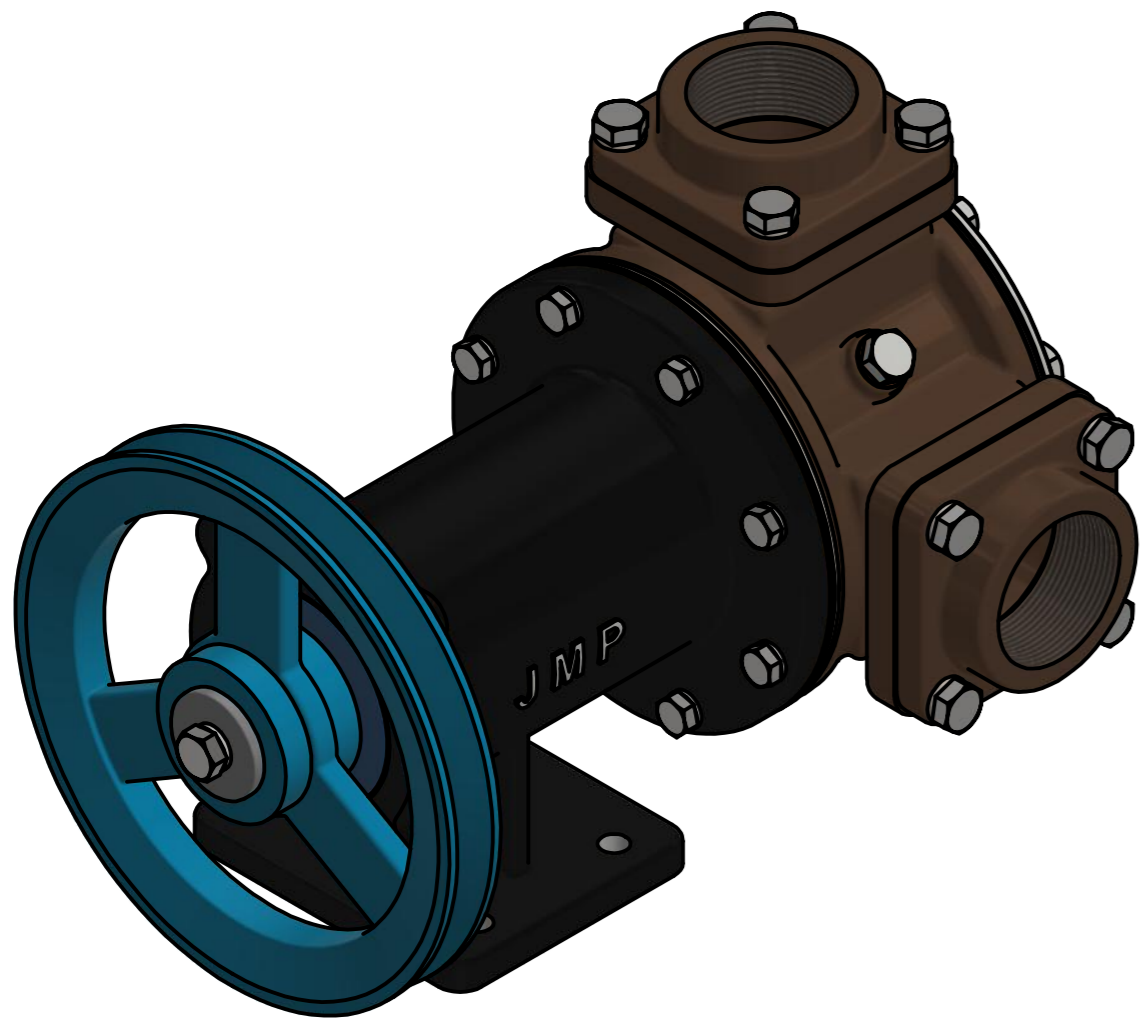

부품 리스트					
항목	수량	부품번호	주제	재질	설명
1	1	PUA002102	PUMP ASSY		JPR-65LF (with Flange kit pipe type)

Drawing by	Checked by	Approved by - date	Model Name	Date	Scale
강 명진	C.I, JEON		JPR-65LF	2020-06-08	1 : 1
			PUMP ASSY		
			PART NUMBER	Edition	Sheet
			PUA002102(0)	0	A2

품 번	PUA002102
품 명	JPR-65LF ( with Flange kit 2" pipe )

A: MAJOR KIT B: MINOR KIT C: CAM SET D: M-SEAL SET E: IMPELLER KIT F: FLANGE KIT

No.	QTY	PART NUMBER	PART NAME	A (JSK0015)	B (JSM0015)	C (CAMSET0009)	D (MCSSET0005)	E (JIKJMP056)	F (FLK0004)
1	2	BER0023	BEARING	X					
2	8	BOL0006	HEX BOLT	X	X				
3	8	BOL0009	HEX BOLT	X					
4	1	BOL0010	HEX BOLT	X	X	X			
5	8	BOL0012	HEX BOLT						X
6	16	BOL0036	SPRING WASHER	X	X (8)				
7	8	BOL0038	SPRING WASHER						X
8	1	BOL0039	SPRING WASHER	X					
9	1	BOL0043	BRONZE WASHER	X	X	X			
10	1	BOL0057	FLAT WASHER	X					
11	1	BOL0060	HEX BOLT	X					
12	1	CAM0009	CAM	X	X	X			
13	1	COV0009	COVER	X	X				
14	1	COV0026	BER COVER	X					
15	1	GAK0002	GASKET	X	X				
16	1	9100-01	RUBBER IMPELLER	X	X			X	
17	1	KEY0006	KEY	X					
18	1	MCS0017	CARBON	X	X		X		
19	1	MCS0022	CERAMIC	X	X		X		
20	2	ORG0007	O-RING						X
21	2	ORG0012	O-RING	X	X			X (1)	
22	1	PBC0024	PUMP CASING / BER						
23	1	PBC0026	PUMP CASING / IMP						
24	2	PBC0029	PUMP FLANGE (PIPE)						X
25	1	PBC0069	SEAL CASING						
26	2	PIN0003	PIN						
27	1	PUL0006	PULLEY						
28	1	SHA0014	SHAFT	X					
29	1	SLI0004	SLINGER	X					
30	2	SNP0016	SNAP-RING	X					
31	1	SNP0019	SNAP-RING	X	X				
32	1	WER0005	WEAR PLATE	X	X				

부품 리스트					
항목	수량	부품번호	주제	재질	설명
1	1	PUA002102	PUMP ASSY		JPR-65LF (PIPE)

Drawing by 강 명진	Checked by C.I, JEON	Approved by - date	Model Name JPR-65LF	Date 2020-06-04	Scale 1 : 1
			PUMP PARTS VIEW		
			PART NUMBER PUA002102(0)	Edition 0	Sheet A2