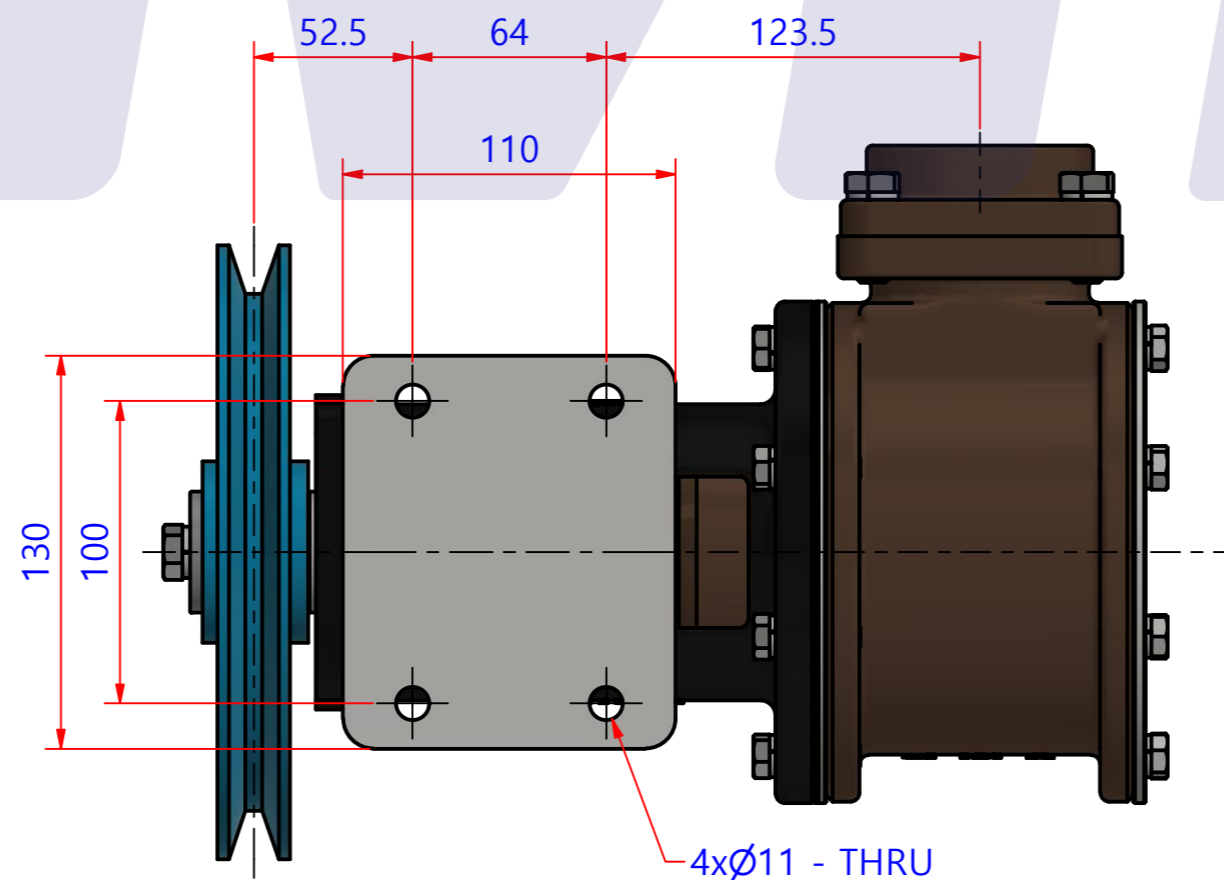

부품 리스트					
항목	수량	부품번호	주제	재질	설명
1	1	PUA002102	PUMP ASSY		JPR-65LF (with Flange kit pipe type)

Drawing by	Checked by	Approved by - date	Model Name	Date	Scale
강 명진	C.I, JEON		JPR-65LF	2020-06-08	1 : 1
			PUMP ASSY		
			PART NUMBER	Edition	Sheet
			PUA002102(0)	0	A2

품 번	PUA002102
품 명	JPR-65LF ( with Flange kit 2" pipe )

A: MAJOR KIT B: MINOR KIT C: CAM SET D: M-SEAL SET E: IMPELLER KIT F: FLANGE KIT

No.	QTY	PART NUMBER	PART NAME	A (JSK0015)	B (JSM0015)	C (CAMSET0009)	D (MCSSET0005)	E (JIKJMP056)	F (FLK0004)
1	2	BER0023	BEARING	X					
2	8	BOL0006	HEX BOLT	X	X				
3	8	BOL0009	HEX BOLT	X					
4	1	BOL0010	HEX BOLT	X	X	X			
5	8	BOL0012	HEX BOLT						X
6	16	BOL0036	SPRING WASHER	X	X (8)				
7	8	BOL0038	SPRING WASHER						X
8	1	BOL0039	SPRING WASHER	X					
9	1	BOL0043	BRONZE WASHER	X	X	X			
10	1	BOL0057	FLAT WASHER	X					
11	1	BOL0060	HEX BOLT	X					
12	1	CAM0009	CAM	X	X	X			
13	1	COV0009	COVER	X	X				
14	1	COV0026	BER COVER	X					
15	1	GAK0002	GASKET	X	X				
16	1	9100-01	RUBBER IMPELLER	X	X			X	
17	1	KEY0006	KEY	X					
18	1	MCS0017	CARBON	X	X		X		
19	1	MCS0022	CERAMIC	X	X		X		
20	2	ORG0007	O-RING						X
21	2	ORG0012	O-RING	X	X			X (1)	
22	1	PBC0024	PUMP CASING / BER						
23	1	PBC0026	PUMP CASING / IMP						
24	2	PBC0029	PUMP FLANGE (PIPE)						X
25	1	PBC0069	SEAL CASING						
26	2	PIN0003	PIN						
27	1	PUL0006	PULLEY						
28	1	SHA0014	SHAFT	X					
29	1	SLI0004	SLINGER	X					
30	2	SNP0016	SNAP-RING	X					
31	1	SNP0019	SNAP-RING	X	X				
32	1	WER0005	WEAR PLATE	X	X				

부품 리스트					
항목	수량	부품번호	주제	재질	설명
1	1	PUA002102	PUMP ASSY		JPR-65LF (PIPE)

Drawing by 강 명진	Checked by C.I, JEON	Approved by - date	Model Name JPR-65LF	Date 2020-06-04	Scale 1 : 1
			PUMP PARTS VIEW		
			PART NUMBER PUA002102(0)	Edition 0	Sheet A2