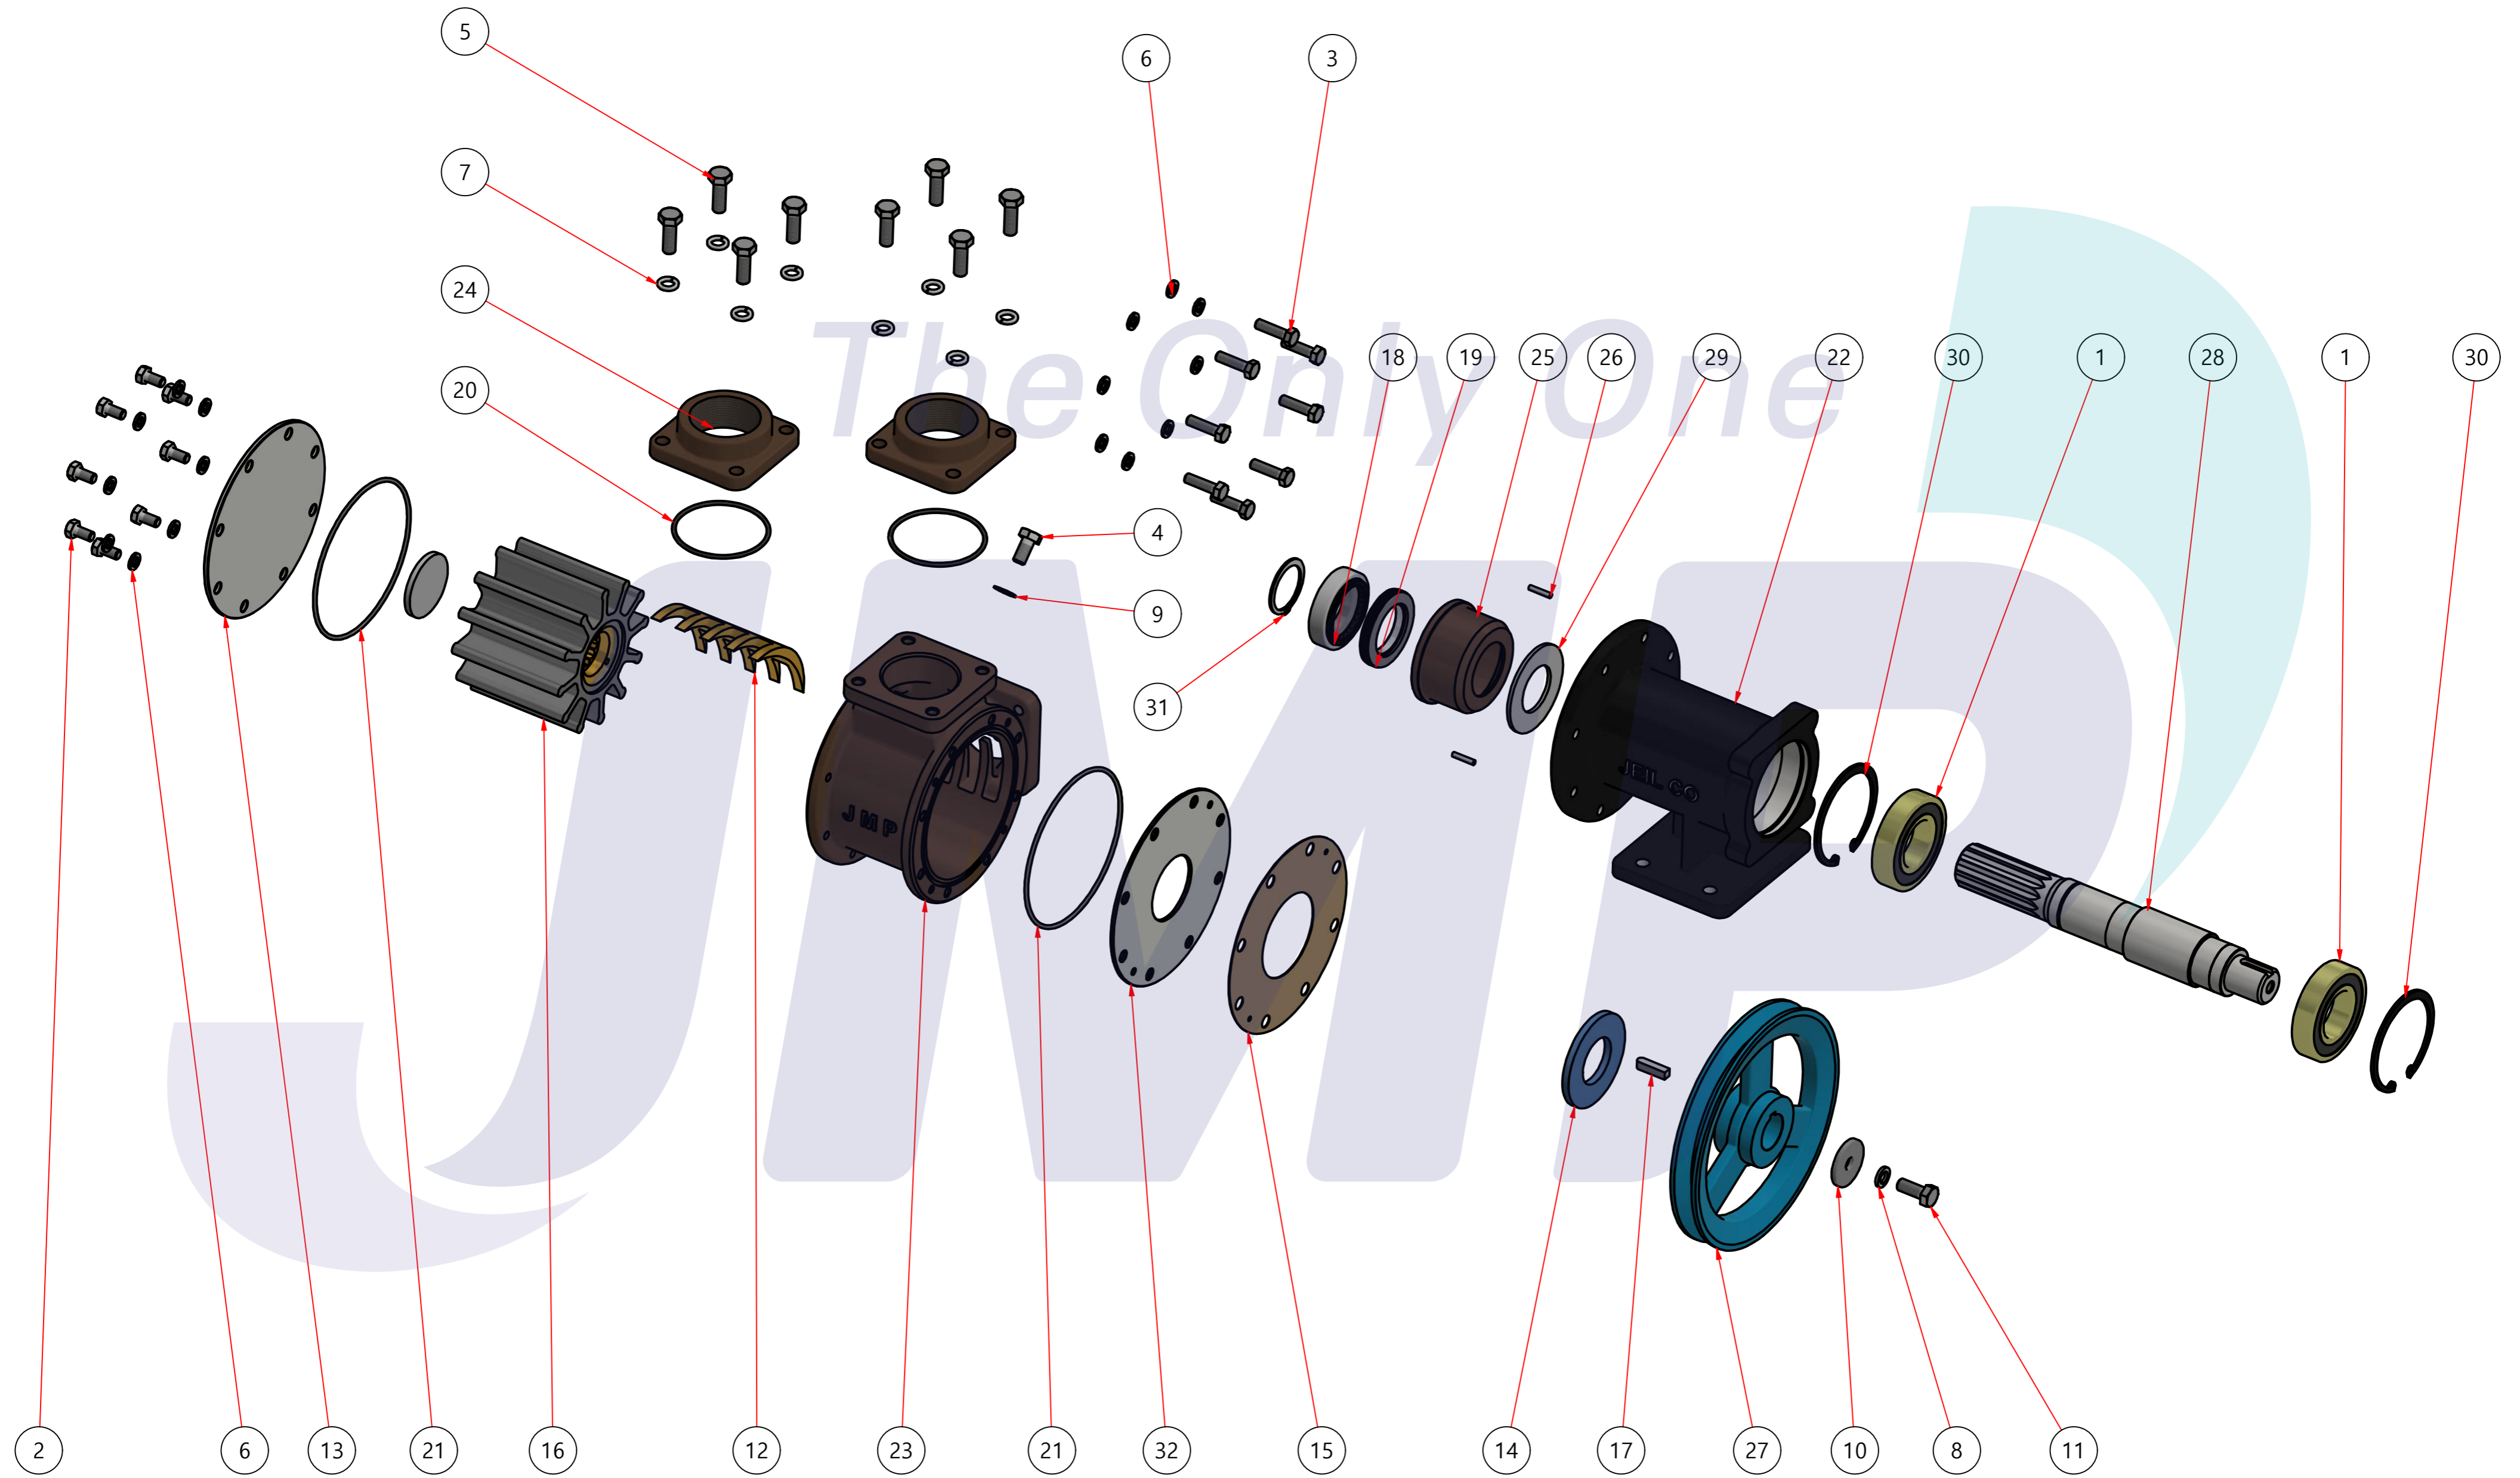

부품 리스트					
항목	수량	부품번호	주제	재질	설명
1	1	PUA002102	PUMP ASSY		JPR-65LF (with Flange kit pipe type)

Drawing by	Checked by	Approved by - date	Model Name	Date	Scale
강 명진	C.I, JEON		JPR-65LF	2020-06-08	1 : 1
			PUMP ASSY		
			PART NUMBER	Edition	Sheet
			PUA002102(0)	0	A2

품 번	PUA002102
품 명	JPR-65LF ( with Flange kit 2" pipe )

A: MAJOR KIT B: MINOR KIT C: CAM SET D: M-SEAL SET E: IMPELLER KIT F: FLANGE KIT

No.	QTY	PART NUMBER	PART NAME	A (JSK0015)	B (JSM0015)	C (CAMSET0009)	D (MCSSET0005)	E (JIKJMP056)	F (FLK0004)
1	2	BER0023	BEARING	X					
2	8	BOL0006	HEX BOLT	X	X				
3	8	BOL0009	HEX BOLT	X					
4	1	BOL0010	HEX BOLT	X	X	X			
5	8	BOL0012	HEX BOLT						X
6	16	BOL0036	SPRING WASHER	X	X (8)				
7	8	BOL0038	SPRING WASHER						X
8	1	BOL0039	SPRING WASHER	X					
9	1	BOL0043	BRONZE WASHER	X	X	X			
10	1	BOL0057	FLAT WASHER	X					
11	1	BOL0060	HEX BOLT	X					
12	1	CAM0009	CAM	X	X	X			
13	1	COV0009	COVER	X	X				
14	1	COV0026	BER COVER	X					
15	1	GAK0002	GASKET	X	X				
16	1	9100-01	RUBBER IMPELLER	X	X			X	
17	1	KEY0006	KEY	X					
18	1	MCS0017	CARBON	X	X		X		
19	1	MCS0022	CERAMIC	X	X		X		
20	2	ORG0007	O-RING						X
21	2	ORG0012	O-RING	X	X			X (1)	
22	1	PBC0024	PUMP CASING / BER						
23	1	PBC0026	PUMP CASING / IMP						
24	2	PBC0029	PUMP FLANGE (PIPE)						X
25	1	PBC0069	SEAL CASING						
26	2	PIN0003	PIN						
27	1	PUL0006	PULLEY						
28	1	SHA0014	SHAFT	X					
29	1	SLI0004	SLINGER	X					
30	2	SNP0016	SNAP-RING	X					
31	1	SNP0019	SNAP-RING	X	X				
32	1	WER0005	WEAR PLATE	X	X				

부품 리스트					
항목	수량	부품번호	주제	재질	설명
1	1	PUA002102	PUMP ASSY		JPR-65LF (PIPE)

Drawing by 강 명진	Checked by C.I, JEON	Approved by - date	Model Name JPR-65LF	Date 2020-06-04	Scale 1 : 1
			PUMP PARTS VIEW		
			PART NUMBER PUA002102(0)	Edition 0	Sheet A2