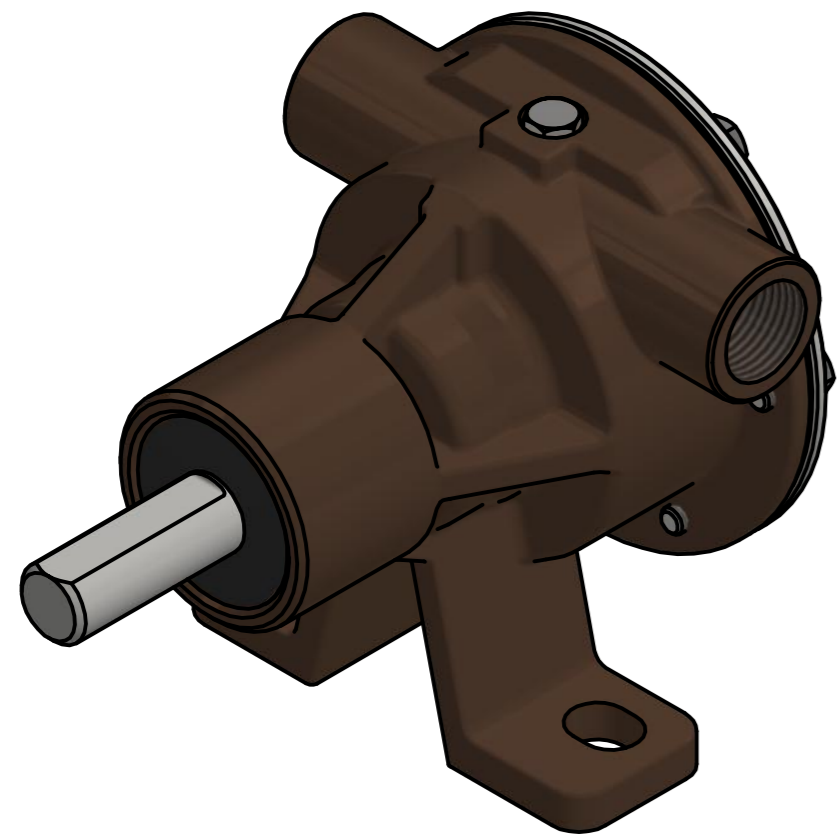

부품 리스트					
항목	수량	부품번호	주제	재질	설명
1	1	PUA0208	PUMP ASSY		JPR-15IP

Drawing by	Checked by	Approved by - date	Model Name	Date	Scale
M.J.KANG	C.I. JEON		JPR-15IP	2019-11-08	1:1
			PUMP ASSY		
			PART NUMBER	Edition	Sheet
			PUA0208(0)	0	A2

품 번	PUA0208
품 명	JPR-15IP

A: MAJOR KIT B: MINOR KIT C: CAM SET D: M-SEAL SET E: IMPELLER KIT

No.	QTY	PART NUMBER	PART NAME	A (JSK0166)	B (JSM0166)	C (CAMSET0052)	D (MCSSET0020)	E (JIKJMP005)
1	2	BER0056	BEARING	X				
2	7	BOL0144	HEX SCREW	X	X	X		
3	1	CAM0034	CAM	X	X	X		
4	1	COV0042	COVER	X	X			
5	1	COV0070	BER COVER	X				
6	1	7050-01	RUBBER IMPELLER	X	X			X
7	1	MCS0038	CARBON	X	X		X	
8	1	MCS0040	CERAMICS	X	X		X	
9	1	ORG0052	O-RING	X	X			X
10	1	ORG0053	O-RING	X				
11	1	PBC0303	PUMP CASING					
12	1	PIN0001	PIN	X				
13	1	SHA0185	SHAFT	X				
14	1	SNP0024	SNAP-RING	X				
15	1	SNP0026	SNAP-RING	X	X			
16	1	WER0039	WEAR PLATE	X	X			

PART LIST					
No.	QTY	PART NUMBER	PART NAME	MAT	DESCRIPTION
1	1	PUA0208	PUMP ASSY		JPR-15IP

Drawing by	Checked by	Approved by - date	Model Name	Date	Scale
M.J.KANG	C.I. JEON		JPR-15IP	2019-12-12	1:1
			PUMP ASSY		
			PART NUMBER	Edition	Sheet
			PUA0208(0)	0	A2