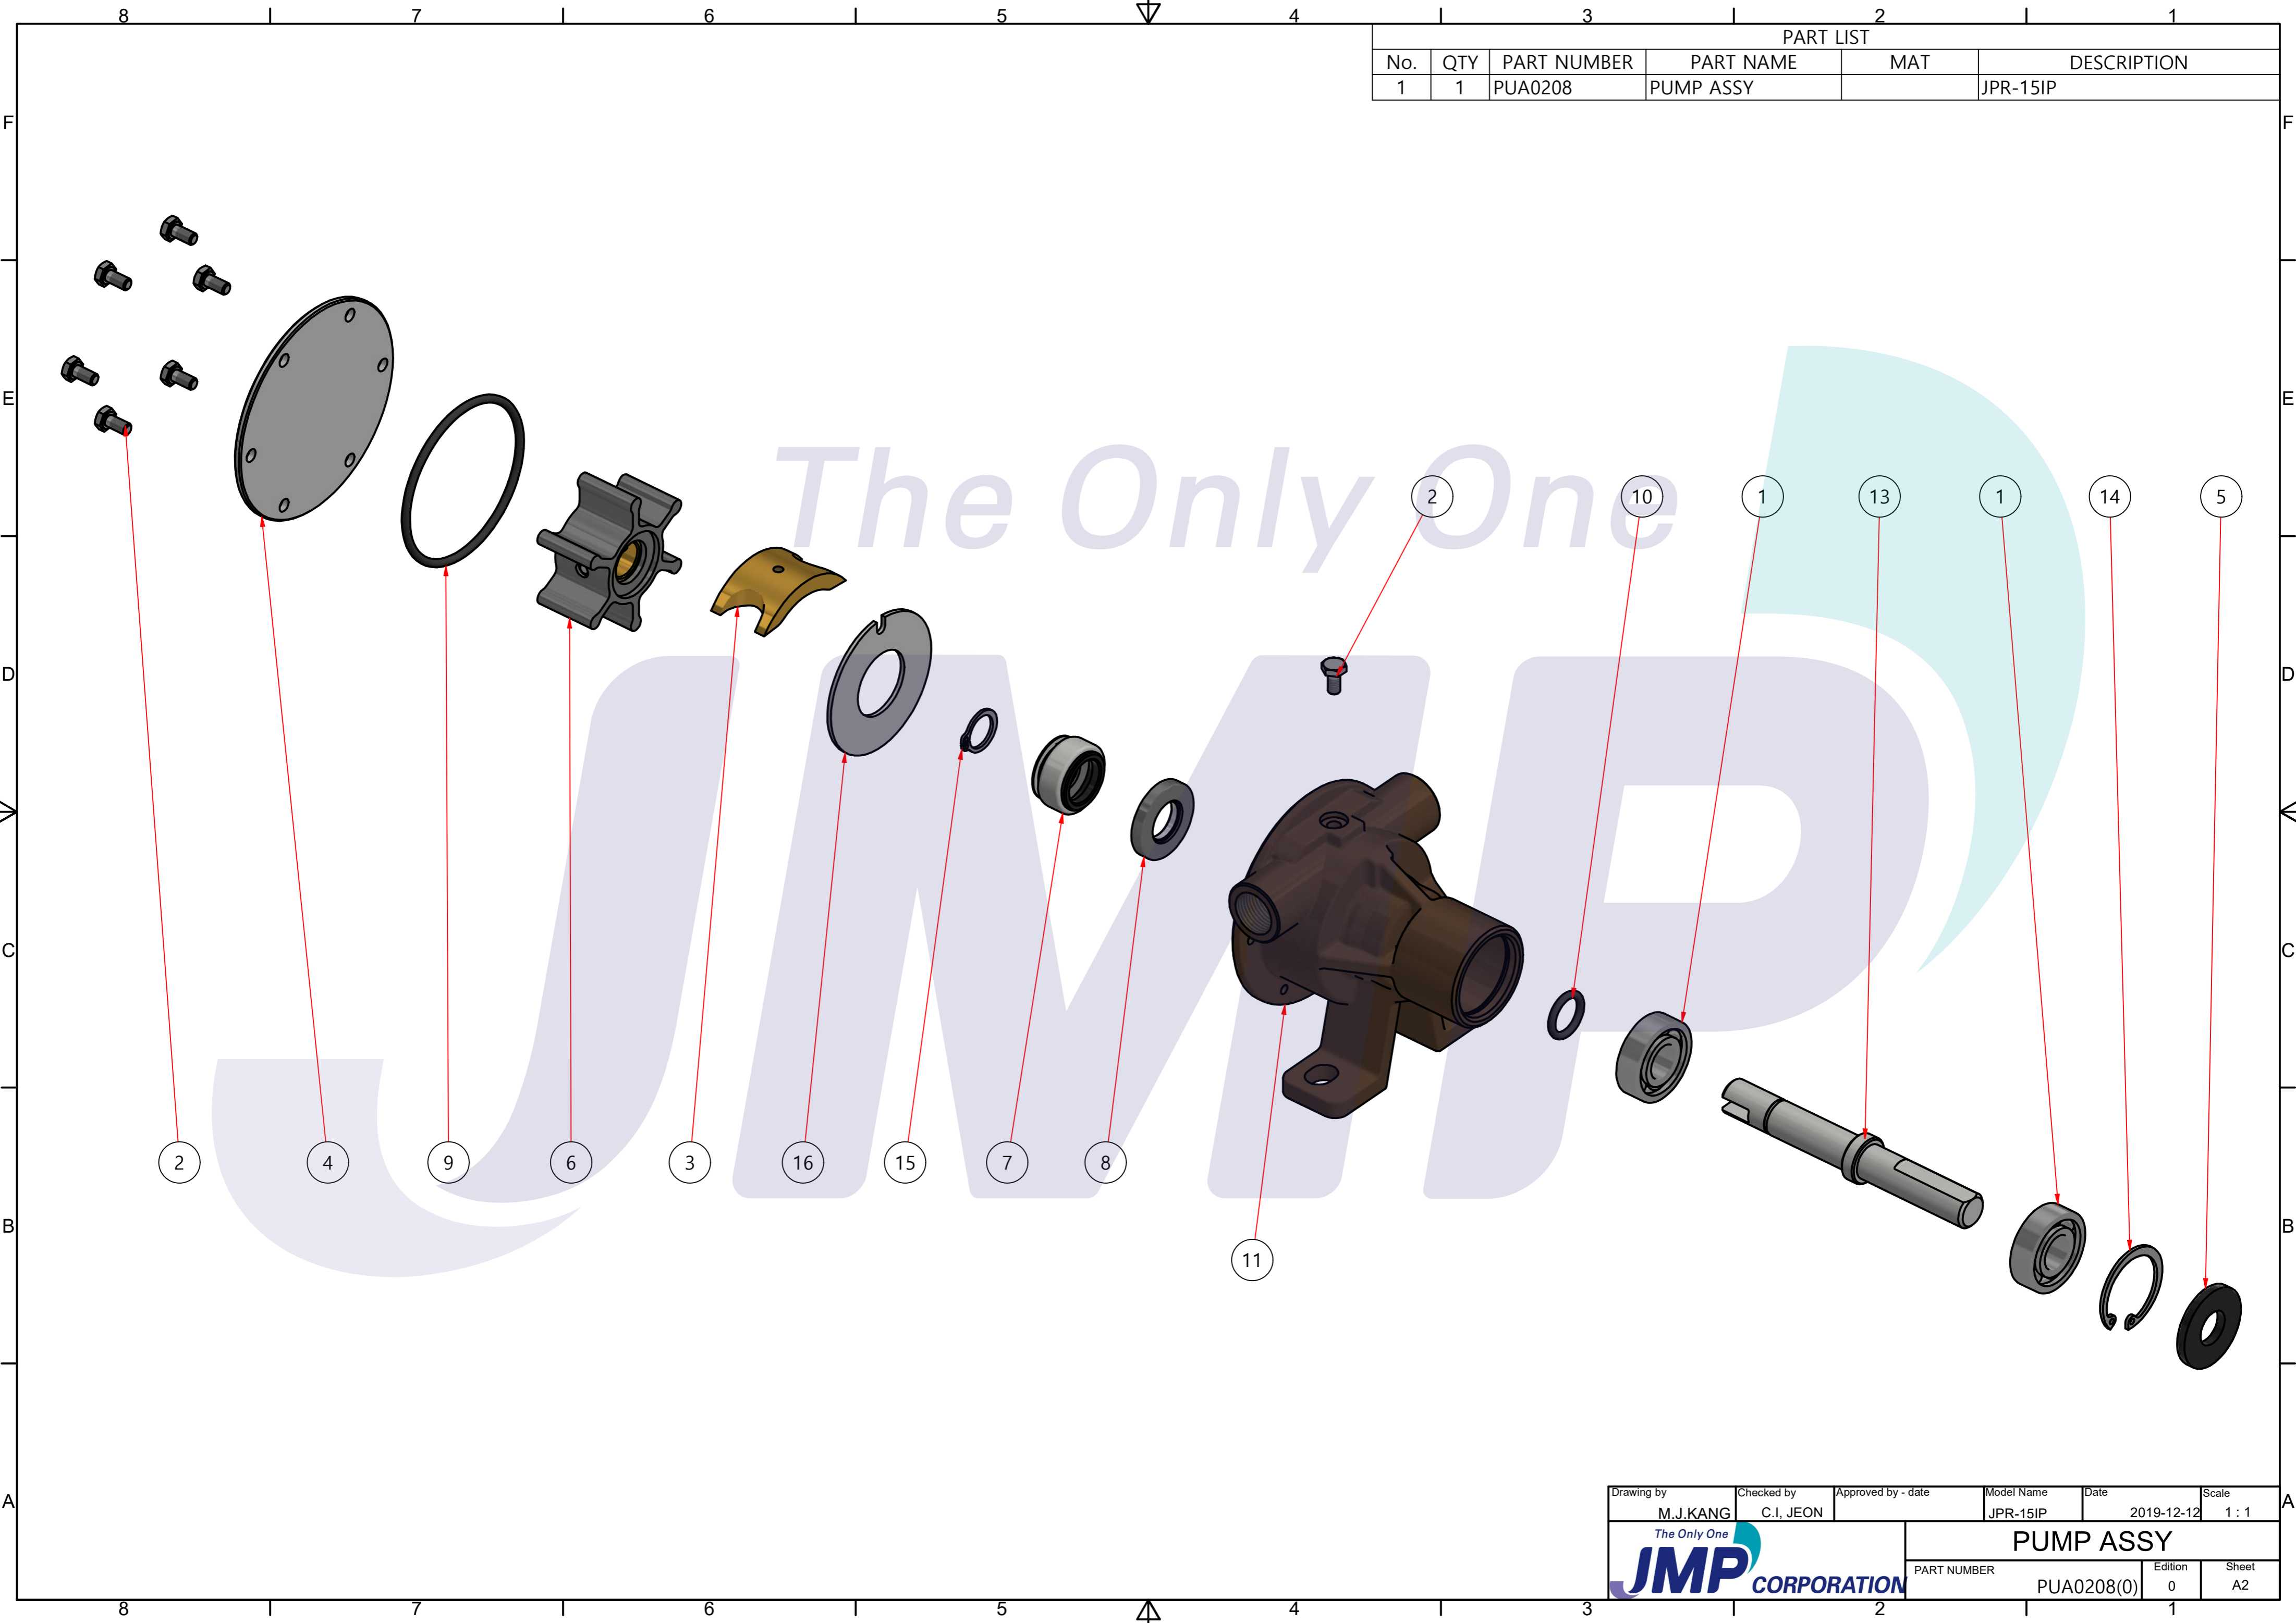

부품 리스트					
항목	수량	부품번호	주제	재질	설명
1	1	PUA0208	PUMP ASSY		JPR-15IP

Drawing by	Checked by	Approved by - date	Model Name	Date	Scale
M.J.KANG	C.I. JEON		JPR-15IP	2019-11-08	1:1
			PUMP ASSY		
			PART NUMBER	Edition	Sheet
			PUA0208(0)	0	A2

품 번	PUA0208
품 명	JPR-15IP

A: MAJOR KIT B: MINOR KIT C: CAM SET D: M-SEAL SET E: IMPELLER KIT

No.	QTY	PART NUMBER	PART NAME	A (JSK0166)	B (JSM0166)	C (CAMSET0052)	D (MCSSET0020)	E (JIKJMP005)
1	2	BER0056	BEARING	X				
2	7	BOL0144	HEX SCREW	X	X	X		
3	1	CAM0034	CAM	X	X	X		
4	1	COV0042	COVER	X	X			
5	1	COV0070	BER COVER	X				
6	1	7050-01	RUBBER IMPELLER	X	X			X
7	1	MCS0038	CARBON	X	X		X	
8	1	MCS0040	CERAMICS	X	X		X	
9	1	ORG0052	O-RING	X	X			X
10	1	ORG0053	O-RING	X				
11	1	PBC0303	PUMP CASING					
12	1	PIN0001	PIN	X				
13	1	SHA0185	SHAFT	X				
14	1	SNP0024	SNAP-RING	X				
15	1	SNP0026	SNAP-RING	X	X			
16	1	WER0039	WEAR PLATE	X	X			

PART LIST					
No.	QTY	PART NUMBER	PART NAME	MAT	DESCRIPTION
1	1	PUA0208	PUMP ASSY		JPR-15IP

Drawing by	Checked by	Approved by - date	Model Name	Date	Scale
M.J.KANG	C.I. JEON		JPR-15IP	2019-12-12	1:1
			PUMP ASSY		
			PART NUMBER	Edition	Sheet
			PUA0208(0)	0	A2