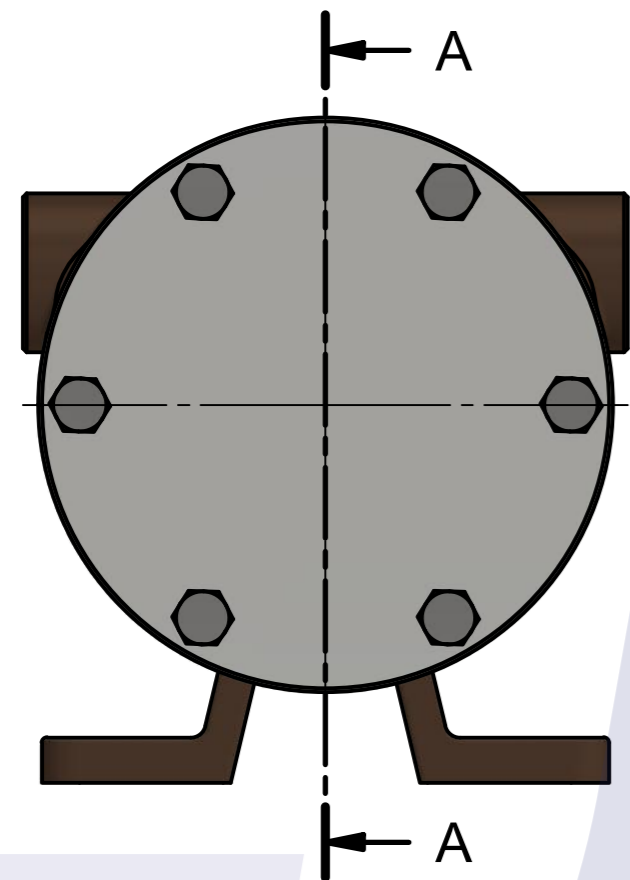

부품 리스트					
항목	수량	부품번호	주제	재질	설명
1	1	PUA0208	PUMP ASSY		JPR-15IP

Drawing by	Checked by	Approved by - date	Model Name	Date	Scale
M.J.KANG	C.I. JEON		JPR-15IP	2019-11-08	1:1
			PUMP ASSY		
			PART NUMBER	Edition	Sheet
			PUA0208(0)	0	A2

품 번	PUA0208
품 명	JPR-15IP

A: MAJOR KIT B: MINOR KIT C: CAM SET D: M-SEAL SET E: IMPELLER KIT

No.	QTY	PART NUMBER	PART NAME	A (JSK0166)	B (JSM0166)	C (CAMSET0052)	D (MCSSET0020)	E (JIKJMP005)
1	2	BER0056	BEARING	X				
2	7	BOL0144	HEX SCREW	X	X	X		
3	1	CAM0034	CAM	X	X	X		
4	1	COV0042	COVER	X	X			
5	1	COV0070	BER COVER	X				
6	1	7050-01	RUBBER IMPELLER	X	X			X
7	1	MCS0038	CARBON	X	X		X	
8	1	MCS0040	CERAMICS	X	X		X	
9	1	ORG0052	O-RING	X	X			X
10	1	ORG0053	O-RING	X				
11	1	PBC0303	PUMP CASING					
12	1	PIN0001	PIN	X				
13	1	SHA0185	SHAFT	X				
14	1	SNP0024	SNAP-RING	X				
15	1	SNP0026	SNAP-RING	X	X			
16	1	WER0039	WEAR PLATE	X	X			

PART LIST					
No.	QTY	PART NUMBER	PART NAME	MAT	DESCRIPTION
1	1	PUA0208	PUMP ASSY		JPR-15IP

Drawing by	Checked by	Approved by - date	Model Name	Date	Scale
M.J.KANG	C.I. JEON		JPR-15IP	2019-12-12	1:1
			PUMP ASSY		
			PART NUMBER	Edition	Sheet
			PUA0208(0)	0	A2