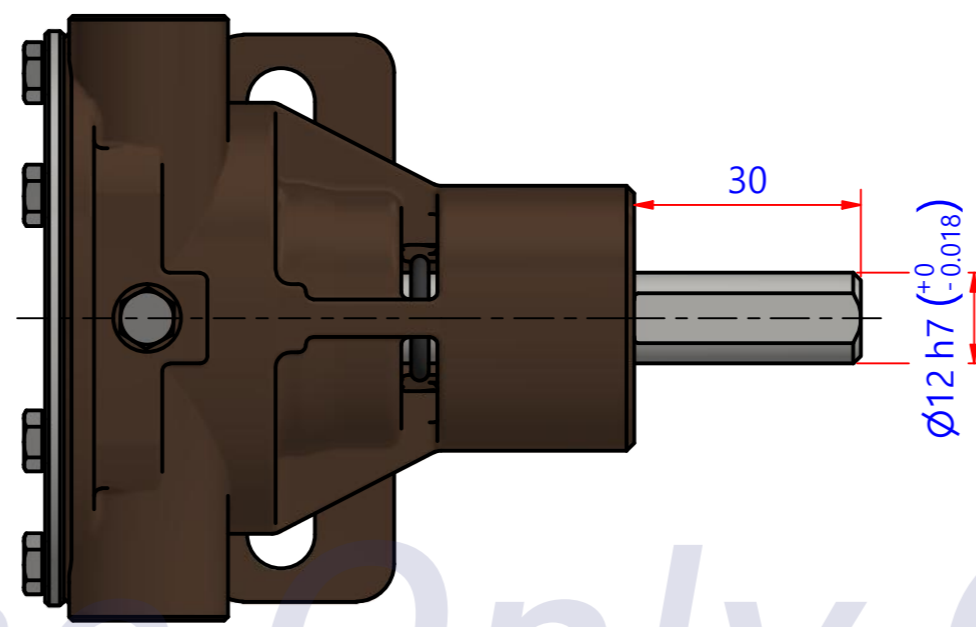

부품 리스트					
항목	수량	부품번호	주제	재질	설명
1	1	PUA0208	PUMP ASSY		JPR-15IP

Drawing by	Checked by	Approved by - date	Model Name	Date	Scale
M.J.KANG	C.I. JEON		JPR-15IP	2019-11-08	1:1
			PUMP ASSY		
			PART NUMBER	Edition	Sheet
			PUA0208(0)	0	A2

품 번	PUA0208
품 명	JPR-15IP

A: MAJOR KIT B: MINOR KIT C: CAM SET D: M-SEAL SET E: IMPELLER KIT

No.	QTY	PART NUMBER	PART NAME	A (JSK0166)	B (JSM0166)	C (CAMSET0052)	D (MCSSET0020)	E (JIKJMP005)
1	2	BER0056	BEARING	X				
2	7	BOL0144	HEX SCREW	X	X	X		
3	1	CAM0034	CAM	X	X	X		
4	1	COV0042	COVER	X	X			
5	1	COV0070	BER COVER	X				
6	1	7050-01	RUBBER IMPELLER	X	X			X
7	1	MCS0038	CARBON	X	X		X	
8	1	MCS0040	CERAMICS	X	X		X	
9	1	ORG0052	O-RING	X	X			X
10	1	ORG0053	O-RING	X				
11	1	PBC0303	PUMP CASING					
12	1	PIN0001	PIN	X				
13	1	SHA0185	SHAFT	X				
14	1	SNP0024	SNAP-RING	X				
15	1	SNP0026	SNAP-RING	X	X			
16	1	WER0039	WEAR PLATE	X	X			

PART LIST					
No.	QTY	PART NUMBER	PART NAME	MAT	DESCRIPTION
1	1	PUA0208	PUMP ASSY		JPR-15IP

Drawing by	Checked by	Approved by - date	Model Name	Date	Scale
M.J.KANG	C.I. JEON		JPR-15IP	2019-12-12	1:1
			PUMP ASSY		
			PART NUMBER	Edition	Sheet
			PUA0208(0)	0	A2