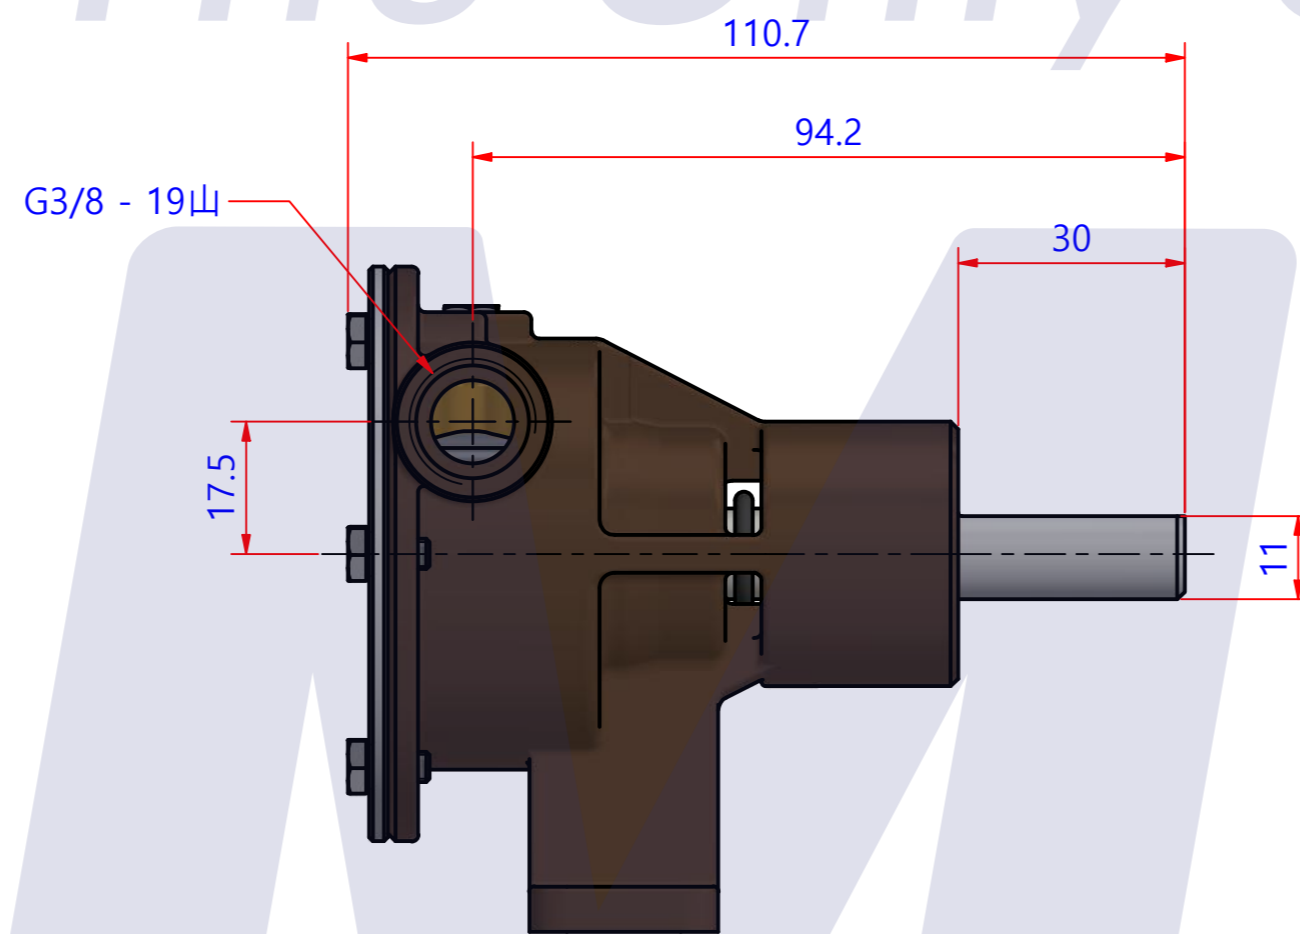

부품 리스트					
항목	수량	부품번호	주제	재질	설명
1	1	PUA0208	PUMP ASSY		JPR-15IP

Drawing by	Checked by	Approved by - date	Model Name	Date	Scale
M.J.KANG	C.I. JEON		JPR-15IP	2019-11-08	1:1
			PUMP ASSY		
			PART NUMBER	Edition	Sheet
			PUA0208(0)	0	A2

품 번	PUA0208
품 명	JPR-15IP

A: MAJOR KIT B: MINOR KIT C: CAM SET D: M-SEAL SET E: IMPELLER KIT

No.	QTY	PART NUMBER	PART NAME	A (JSK0166)	B (JSM0166)	C (CAMSET0052)	D (MCSSET0020)	E (JIKJMP005)
1	2	BER0056	BEARING	X				
2	7	BOL0144	HEX SCREW	X	X	X		
3	1	CAM0034	CAM	X	X	X		
4	1	COV0042	COVER	X	X			
5	1	COV0070	BER COVER	X				
6	1	7050-01	RUBBER IMPELLER	X	X			X
7	1	MCS0038	CARBON	X	X		X	
8	1	MCS0040	CERAMICS	X	X		X	
9	1	ORG0052	O-RING	X	X			X
10	1	ORG0053	O-RING	X				
11	1	PBC0303	PUMP CASING					
12	1	PIN0001	PIN	X				
13	1	SHA0185	SHAFT	X				
14	1	SNP0024	SNAP-RING	X				
15	1	SNP0026	SNAP-RING	X	X			
16	1	WER0039	WEAR PLATE	X	X			

PART LIST					
No.	QTY	PART NUMBER	PART NAME	MAT	DESCRIPTION
1	1	PUA0208	PUMP ASSY		JPR-15IP

Drawing by	Checked by	Approved by - date	Model Name	Date	Scale
M.J.KANG	C.I. JEON		JPR-15IP	2019-12-12	1:1
			PUMP ASSY		
			PART NUMBER	Edition	Sheet
			PUA0208(0)	0	A2