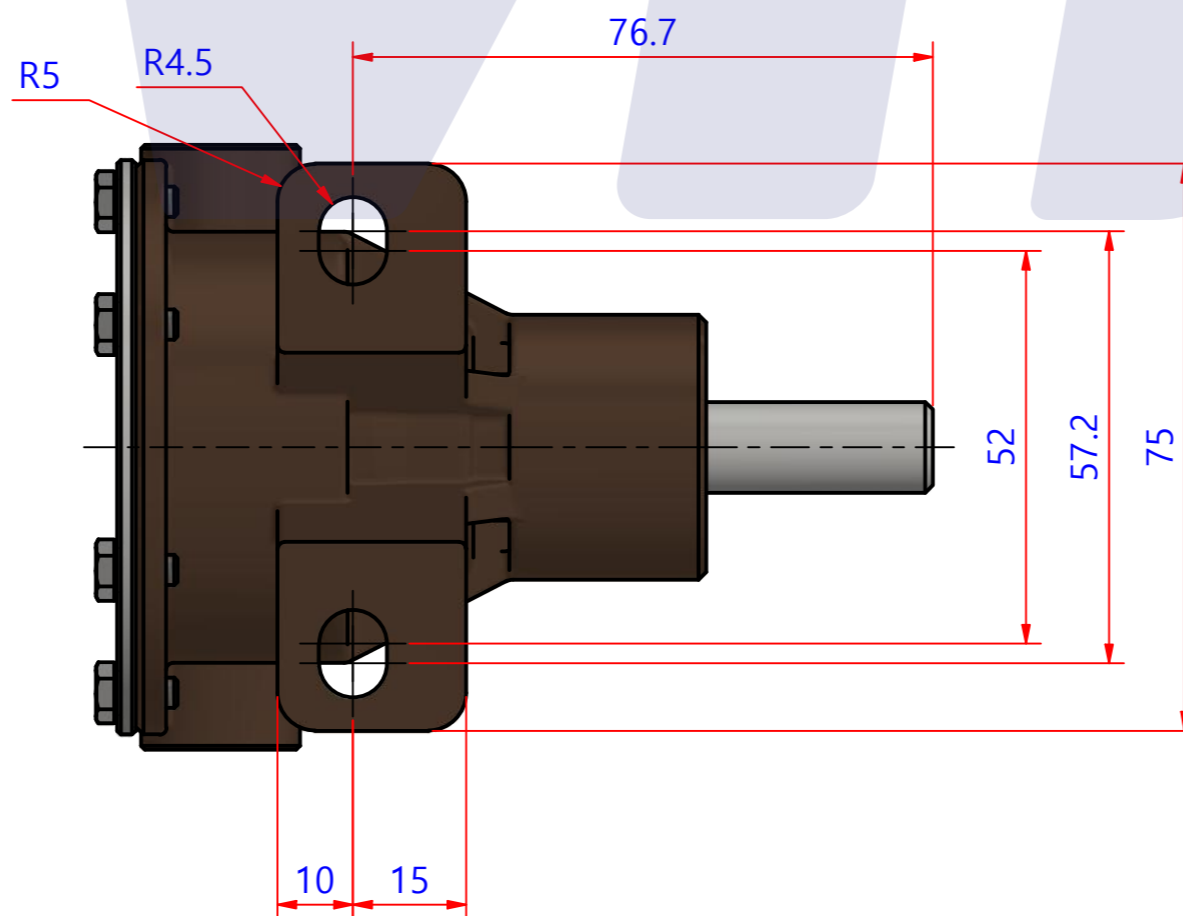

부품 리스트					
항목	수량	부품번호	주제	재질	설명
1	1	PUA0208	PUMP ASSY		JPR-15IP

Drawing by	Checked by	Approved by - date	Model Name	Date	Scale
M.J.KANG	C.I. JEON		JPR-15IP	2019-11-08	1:1
			PUMP ASSY		
			PART NUMBER	Edition	Sheet
			PUA0208(0)	0	A2

품 번	PUA0208
품 명	JPR-15IP

A: MAJOR KIT B: MINOR KIT C: CAM SET D: M-SEAL SET E: IMPELLER KIT

No.	QTY	PART NUMBER	PART NAME	A (JSK0166)	B (JSM0166)	C (CAMSET0052)	D (MCSSET0020)	E (JIKJMP005)
1	2	BER0056	BEARING	X				
2	7	BOL0144	HEX SCREW	X	X	X		
3	1	CAM0034	CAM	X	X	X		
4	1	COV0042	COVER	X	X			
5	1	COV0070	BER COVER	X				
6	1	7050-01	RUBBER IMPELLER	X	X			X
7	1	MCS0038	CARBON	X	X		X	
8	1	MCS0040	CERAMICS	X	X		X	
9	1	ORG0052	O-RING	X	X			X
10	1	ORG0053	O-RING	X				
11	1	PBC0303	PUMP CASING					
12	1	PIN0001	PIN	X				
13	1	SHA0185	SHAFT	X				
14	1	SNP0024	SNAP-RING	X				
15	1	SNP0026	SNAP-RING	X	X			
16	1	WER0039	WEAR PLATE	X	X			

PART LIST					
No.	QTY	PART NUMBER	PART NAME	MAT	DESCRIPTION
1	1	PUA0208	PUMP ASSY		JPR-15IP

Drawing by	Checked by	Approved by - date	Model Name	Date	Scale
M.J.KANG	C.I. JEON		JPR-15IP	2019-12-12	1:1
			PUMP ASSY		
			PART NUMBER	Edition	Sheet
			PUA0208(0)	0	A2