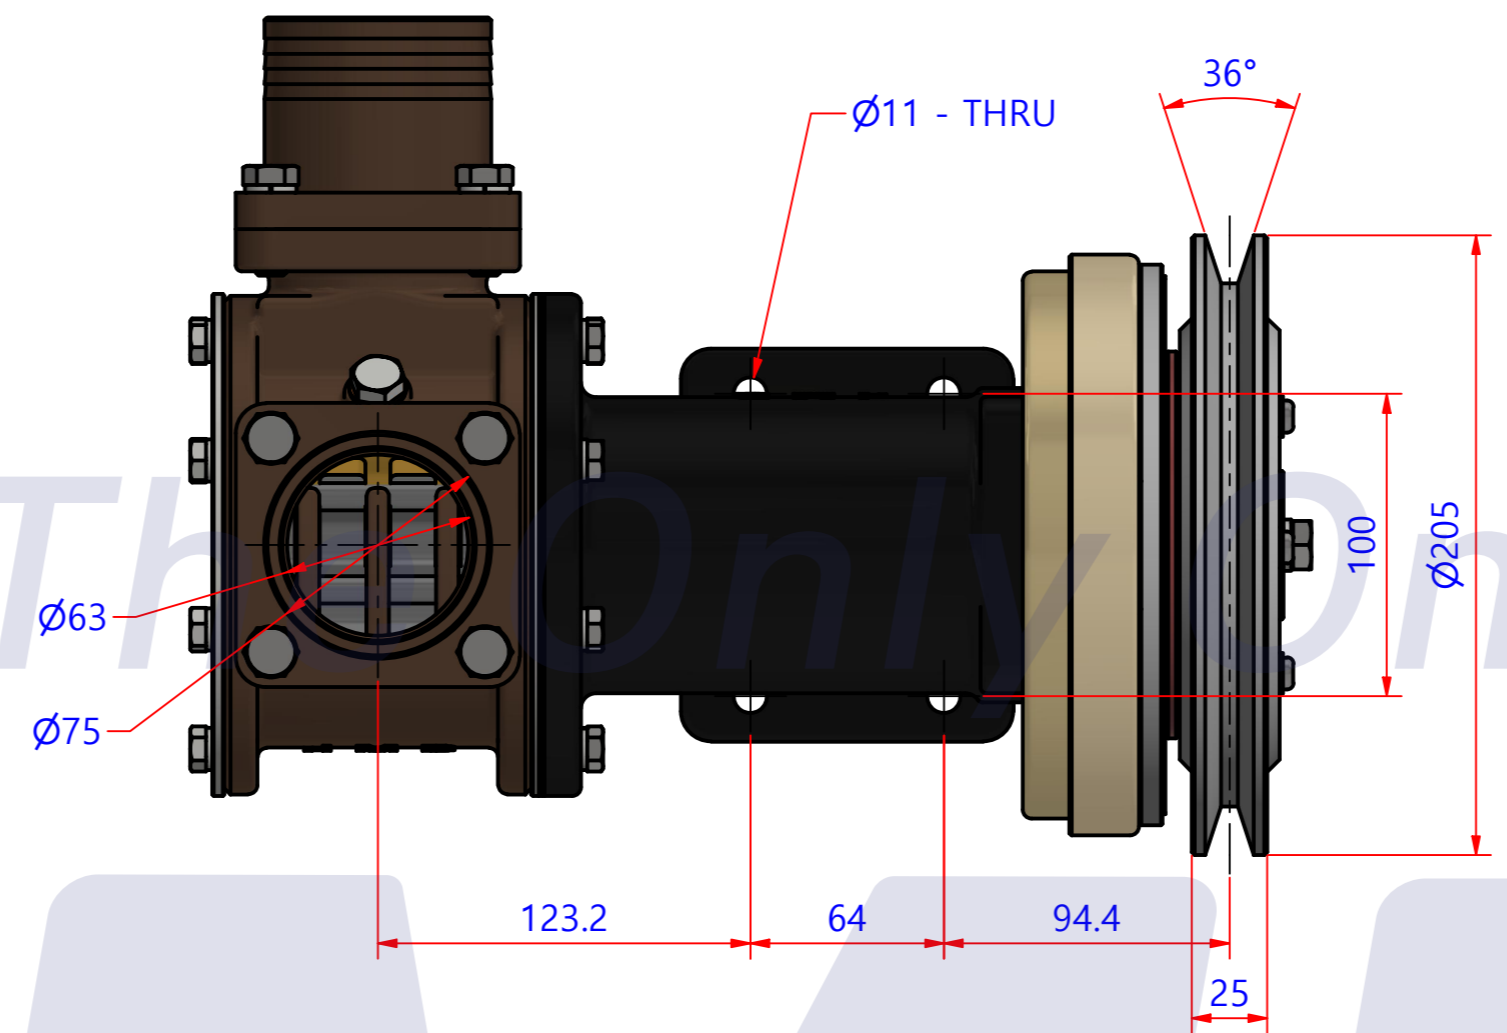

부품 리스트					
항목	수량	부품번호	주제	재질	설명
1	1	PUA0023H	PUMP ASSY		JPR-M65LF (1B-HOSE)

Drawing by C.H HWANG	Checked by C.I. JEON	Approved by - date	Model Name JPR-M65LF(B)	Date 2020-09-28	Scale 0.4:1
			PUMP ASSY		
			PART NUMBER PUA0023H(0)	Edition 0	Sheet A2

품번	PUA0023H
품명	JPR-M65LF (1B-HOSE FLANGE)

A: MAJOR KIT B: MINOR KIT C: CAM SET D: M-SEAL SET E: IMPELLER KIT F: FLANGE KIT G: CLUTCH SET H: COIL SET I: CLUTCH FULL SET

No.	QTY	PART NUMBER	PART NAME	A (JSK0016)	B (JSM0015)	C (CAMSET0009)	D (MCSSET0005)	E (JIKJMP056)	F (FLK0006)	G (MCT0002)	H (MCT0040A)	I (MCT0209)
1	2	BER0023	BEARING	X								
2	2	BER0034	BEARING							X		X
3	8	BOL0006	HEX BOLT	X	X							
4	8	BOL0009	HEX BOLT	X								
5	1	BOL0010	HEX BOLT	X	X	X						
6	12	BOL0012	HEX BOLT						X (8)			
7	4	BOL0018	NUT									
8	16	BOL0036	SPRING WASHER	X	X (8)							
9	12	BOL0038	SPRING WASHER						X (8)			
10	1	BOL0039	SPRING WASHER									X
11	1	BOL0043	BRONZE WASHER	X	X	X						
12	4	BOL0055	SPRING WASHER								X	
13	1	BOL0057	FLAT WASHER									X
14	1	BOL0060	HEX BOLT									X
15	4	BOL0068	HEX WRENCH BOLT									X
16	4	BOL0090	HEX WRENCH BOLT								X	X
17	4	BOL0150	RIBBED LOCK WASHER									X
18	1	BRK0003	BRACKET									
19	1	CAM0009	CAM	X	X	X						
20	1	COV0009	COVER	X	X							
21	1	GAK0002	GASKET	X	X							
22	1	9100-01	RUBBER IMPELLER	X	X			X				
23	1	KEY0008	KEY	X								
24	1	MCS0017	CARBON	X	X		X					
25	1	MCS0022	CERAMICS	X	X		X					
26	1	MCT0040	COIL								X	X
27	1	MCT0106	CLUTCH UP							X		X
28	1	MCT0107	CLUTCH DOWN							X		X
29	2	ORG0007	O-RING						X			
30	2	ORG0012	O-RING	X	X			X (1)				
31	1	PBC0025	BEARING CASING									
32	1	PBC0026	IMPELLER CASING									
33	2	PBC0030	FLANGE						X			
34	1	PBC0069	SEAL CASING									
35	2	PIN0003	PIN									
36	1	PUL0014	PULLEY									X
37	1	SHA0015	SHAFT	X								
38	1	SLI0004	SLINGER	X								
39	1	SNP0013	SNAP-RING							X		X
40	2	SNP0016	SNAP-RING	X								
41	1	SNP0019	SNAP-RING	X	X							
42	1	WER0005	WEAR PLATE	X	X							