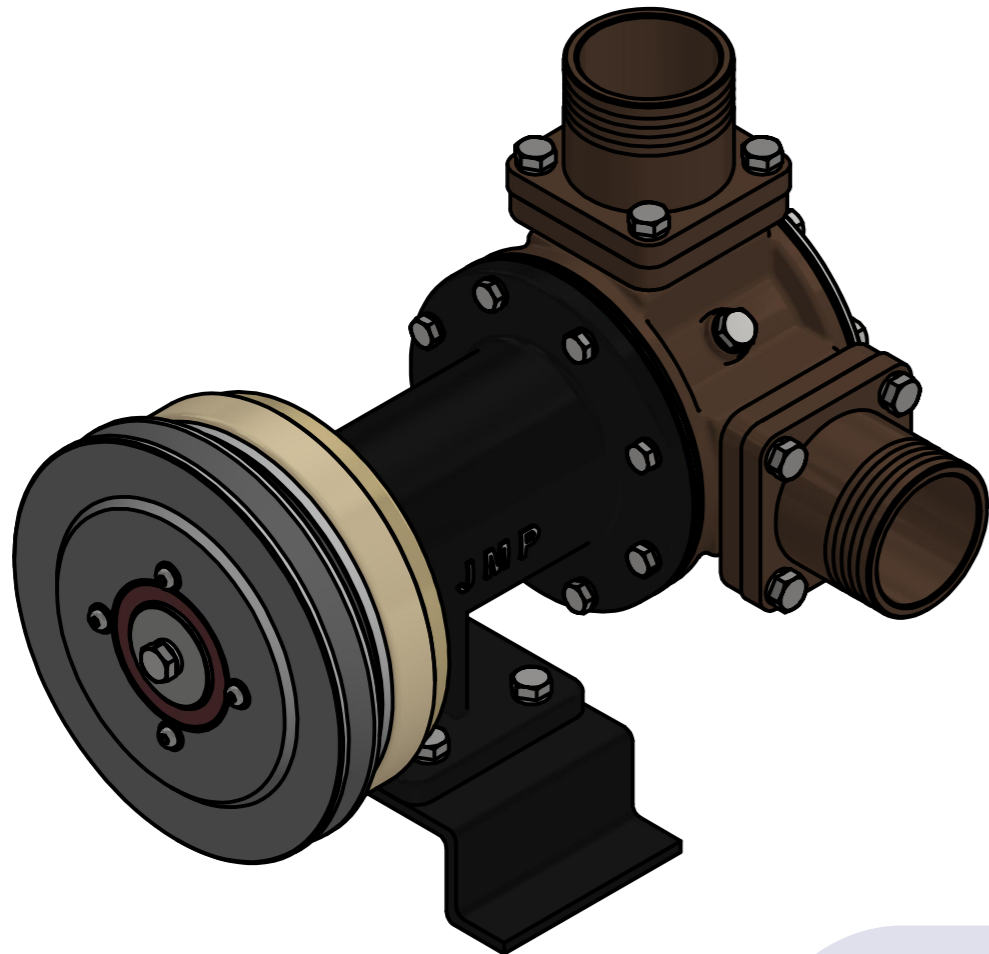

부품 리스트					
항목	수량	부품번호	주제	재질	설명
1	1	PUA0023H	PUMP ASSY		JPR-M65LF (1B-HOSE)

Drawing by C.H HWANG	Checked by C.I. JEON	Approved by - date	Model Name JPR-M65LF(B)	Date 2020-09-28	Scale 0.4:1
			PUMP ASSY		
			PART NUMBER PUA0023H(0)	Edition 0	Sheet A2

품번	PUA0023H
품명	JPR-M65LF (1B-HOSE FLANGE)

A: MAJOR KIT B: MINOR KIT C: CAM SET D: M-SEAL SET E: IMPELLER KIT F: FLANGE KIT G: CLUTCH SET H: COIL SET I: CLUTCH FULL SET

No.	QTY	PART NUMBER	PART NAME	A (JSK0016)	B (JSM0015)	C (CAMSET0009)	D (MCSSET0005)	E (JIKJMP056)	F (FLK0006)	G (MCT0002)	H (MCT0040A)	I (MCT0209)
1	2	BER0023	BEARING	X								
2	2	BER0034	BEARING							X		X
3	8	BOL0006	HEX BOLT	X	X							
4	8	BOL0009	HEX BOLT	X								
5	1	BOL0010	HEX BOLT	X	X	X						
6	12	BOL0012	HEX BOLT						X (8)			
7	4	BOL0018	NUT									
8	16	BOL0036	SPRING WASHER	X	X (8)							
9	12	BOL0038	SPRING WASHER						X (8)			
10	1	BOL0039	SPRING WASHER									X
11	1	BOL0043	BRONZE WASHER	X	X	X						
12	4	BOL0055	SPRING WASHER								X	
13	1	BOL0057	FLAT WASHER									X
14	1	BOL0060	HEX BOLT									X
15	4	BOL0068	HEX WRENCH BOLT									X
16	4	BOL0090	HEX WRENCH BOLT								X	X
17	4	BOL0150	RIBBED LOCK WASHER									X
18	1	BRK0003	BRACKET									
19	1	CAM0009	CAM	X	X	X						
20	1	COV0009	COVER	X	X							
21	1	GAK0002	GASKET	X	X							
22	1	9100-01	RUBBER IMPELLER	X	X			X				
23	1	KEY0008	KEY	X								
24	1	MCS0017	CARBON	X	X		X					
25	1	MCS0022	CERAMICS	X	X		X					
26	1	MCT0040	COIL								X	X
27	1	MCT0106	CLUTCH UP							X		X
28	1	MCT0107	CLUTCH DOWN							X		X
29	2	ORG0007	O-RING						X			
30	2	ORG0012	O-RING	X	X			X (1)				
31	1	PBC0025	BEARING CASING									
32	1	PBC0026	IMPELLER CASING									
33	2	PBC0030	FLANGE						X			
34	1	PBC0069	SEAL CASING									
35	2	PIN0003	PIN									
36	1	PUL0014	PULLEY									X
37	1	SHA0015	SHAFT	X								
38	1	SLI0004	SLINGER	X								
39	1	SNP0013	SNAP-RING							X		X
40	2	SNP0016	SNAP-RING	X								
41	1	SNP0019	SNAP-RING	X	X							
42	1	WER0005	WEAR PLATE	X	X							