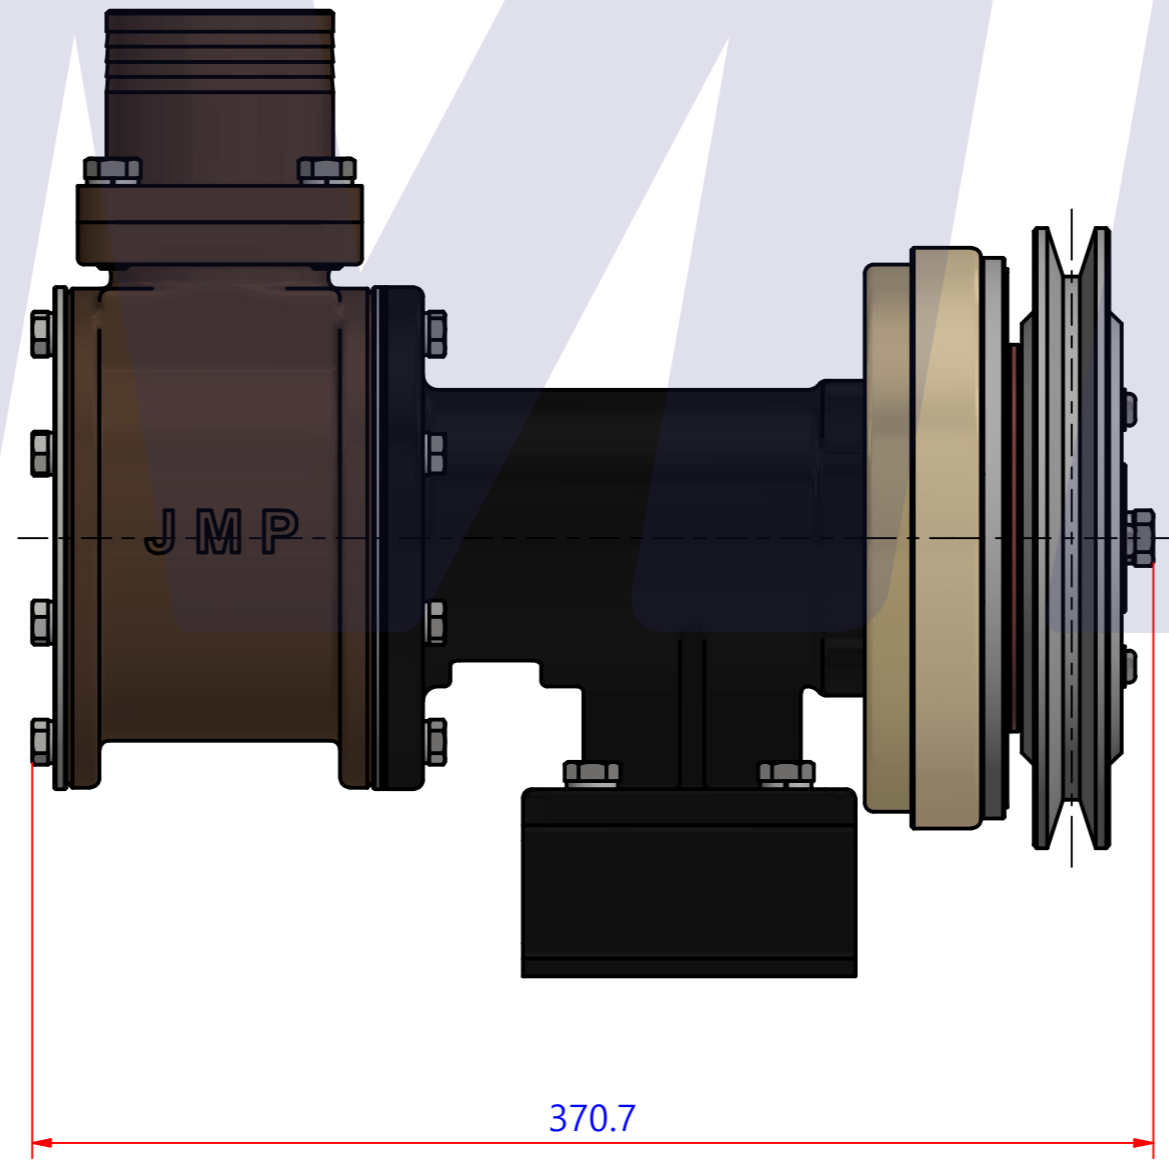

부품 리스트					
항목	수량	부품번호	주제	재질	설명
1	1	PUA0023H	PUMP ASSY		JPR-M65LF (1B-HOSE)

Drawing by C.H HWANG	Checked by C.I. JEON	Approved by - date	Model Name JPR-M65LF(B)	Date 2020-09-28	Scale 0.4:1
			PUMP ASSY		
			PART NUMBER PUA0023H(0)	Edition 0	Sheet A2

품번	PUA0023H
품명	JPR-M65LF (1B-HOSE FLANGE)

A: MAJOR KIT B: MINOR KIT C: CAM SET D: M-SEAL SET E: IMPELLER KIT F: FLANGE KIT G: CLUTCH SET H: COIL SET I: CLUTCH FULL SET

No.	QTY	PART NUMBER	PART NAME	A (JSK0016)	B (JSM0015)	C (CAMSET0009)	D (MCSSET0005)	E (JIKJMP056)	F (FLK0006)	G (MCT0002)	H (MCT0040A)	I (MCT0209)
1	2	BER0023	BEARING	X								
2	2	BER0034	BEARING							X		X
3	8	BOL0006	HEX BOLT	X	X							
4	8	BOL0009	HEX BOLT	X								
5	1	BOL0010	HEX BOLT	X	X	X						
6	12	BOL0012	HEX BOLT						X (8)			
7	4	BOL0018	NUT									
8	16	BOL0036	SPRING WASHER	X	X (8)							
9	12	BOL0038	SPRING WASHER						X (8)			
10	1	BOL0039	SPRING WASHER									X
11	1	BOL0043	BRONZE WASHER	X	X	X						
12	4	BOL0055	SPRING WASHER								X	
13	1	BOL0057	FLAT WASHER									X
14	1	BOL0060	HEX BOLT									X
15	4	BOL0068	HEX WRENCH BOLT									X
16	4	BOL0090	HEX WRENCH BOLT								X	X
17	4	BOL0150	RIBBED LOCK WASHER									X
18	1	BRK0003	BRACKET									
19	1	CAM0009	CAM	X	X	X						
20	1	COV0009	COVER	X	X							
21	1	GAK0002	GASKET	X	X							
22	1	9100-01	RUBBER IMPELLER	X	X			X				
23	1	KEY0008	KEY	X								
24	1	MCS0017	CARBON	X	X		X					
25	1	MCS0022	CERAMICS	X	X		X					
26	1	MCT0040	COIL								X	X
27	1	MCT0106	CLUTCH UP							X		X
28	1	MCT0107	CLUTCH DOWN							X		X
29	2	ORG0007	O-RING						X			
30	2	ORG0012	O-RING	X	X			X (1)				
31	1	PBC0025	BEARING CASING									
32	1	PBC0026	IMPELLER CASING									
33	2	PBC0030	FLANGE						X			
34	1	PBC0069	SEAL CASING									
35	2	PIN0003	PIN									
36	1	PUL0014	PULLEY									X
37	1	SHA0015	SHAFT	X								
38	1	SLI0004	SLINGER	X								
39	1	SNP0013	SNAP-RING							X		X
40	2	SNP0016	SNAP-RING	X								
41	1	SNP0019	SNAP-RING	X	X							
42	1	WER0005	WEAR PLATE	X	X							