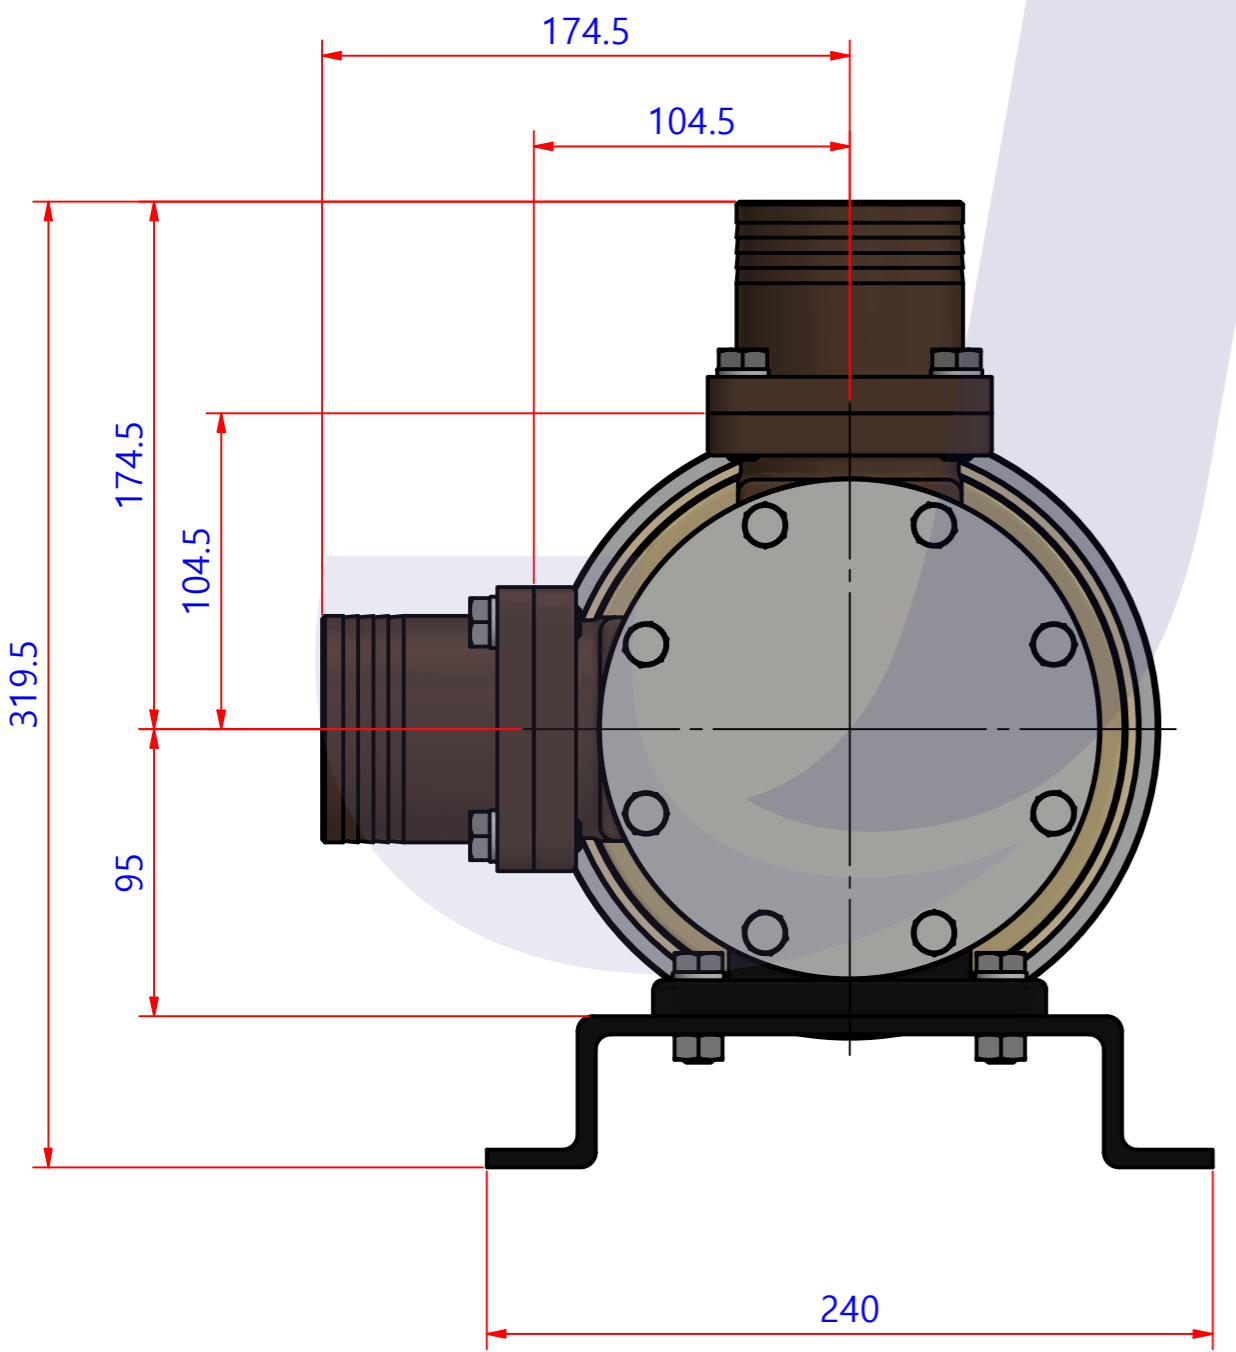

부품 리스트					
항목	수량	부품번호	주제	재질	설명
1	1	PUA0023H	PUMP ASSY		JPR-M65LF (1B-HOSE)

Drawing by C.H HWANG	Checked by C.I. JEON	Approved by - date	Model Name JPR-M65LF(B)	Date 2020-09-28	Scale 0.4:1
			PUMP ASSY		
			PART NUMBER PUA0023H(0)	Edition 0	Sheet A2

품번	PUA0023H
품명	JPR-M65LF (1B-HOSE FLANGE)

A: MAJOR KIT B: MINOR KIT C: CAM SET D: M-SEAL SET E: IMPELLER KIT F: FLANGE KIT G: CLUTCH SET H: COIL SET I: CLUTCH FULL SET

No.	QTY	PART NUMBER	PART NAME	A (JSK0016)	B (JSM0015)	C (CAMSET0009)	D (MCSSET0005)	E (JIKJMP056)	F (FLK0006)	G (MCT0002)	H (MCT0040A)	I (MCT0209)
1	2	BER0023	BEARING	X								
2	2	BER0034	BEARING							X		X
3	8	BOL0006	HEX BOLT	X	X							
4	8	BOL0009	HEX BOLT	X								
5	1	BOL0010	HEX BOLT	X	X	X						
6	12	BOL0012	HEX BOLT						X (8)			
7	4	BOL0018	NUT									
8	16	BOL0036	SPRING WASHER	X	X (8)							
9	12	BOL0038	SPRING WASHER						X (8)			
10	1	BOL0039	SPRING WASHER									X
11	1	BOL0043	BRONZE WASHER	X	X	X						
12	4	BOL0055	SPRING WASHER								X	
13	1	BOL0057	FLAT WASHER									X
14	1	BOL0060	HEX BOLT									X
15	4	BOL0068	HEX WRENCH BOLT									X
16	4	BOL0090	HEX WRENCH BOLT								X	X
17	4	BOL0150	RIBBED LOCK WASHER									X
18	1	BRK0003	BRACKET									
19	1	CAM0009	CAM	X	X	X						
20	1	COV0009	COVER	X	X							
21	1	GAK0002	GASKET	X	X							
22	1	9100-01	RUBBER IMPELLER	X	X			X				
23	1	KEY0008	KEY	X								
24	1	MCS0017	CARBON	X	X		X					
25	1	MCS0022	CERAMICS	X	X		X					
26	1	MCT0040	COIL								X	X
27	1	MCT0106	CLUTCH UP							X		X
28	1	MCT0107	CLUTCH DOWN							X		X
29	2	ORG0007	O-RING						X			
30	2	ORG0012	O-RING	X	X			X (1)				
31	1	PBC0025	BEARING CASING									
32	1	PBC0026	IMPELLER CASING									
33	2	PBC0030	FLANGE						X			
34	1	PBC0069	SEAL CASING									
35	2	PIN0003	PIN									
36	1	PUL0014	PULLEY									X
37	1	SHA0015	SHAFT	X								
38	1	SLI0004	SLINGER	X								
39	1	SNP0013	SNAP-RING							X		X
40	2	SNP0016	SNAP-RING	X								
41	1	SNP0019	SNAP-RING	X	X							
42	1	WER0005	WEAR PLATE	X	X							