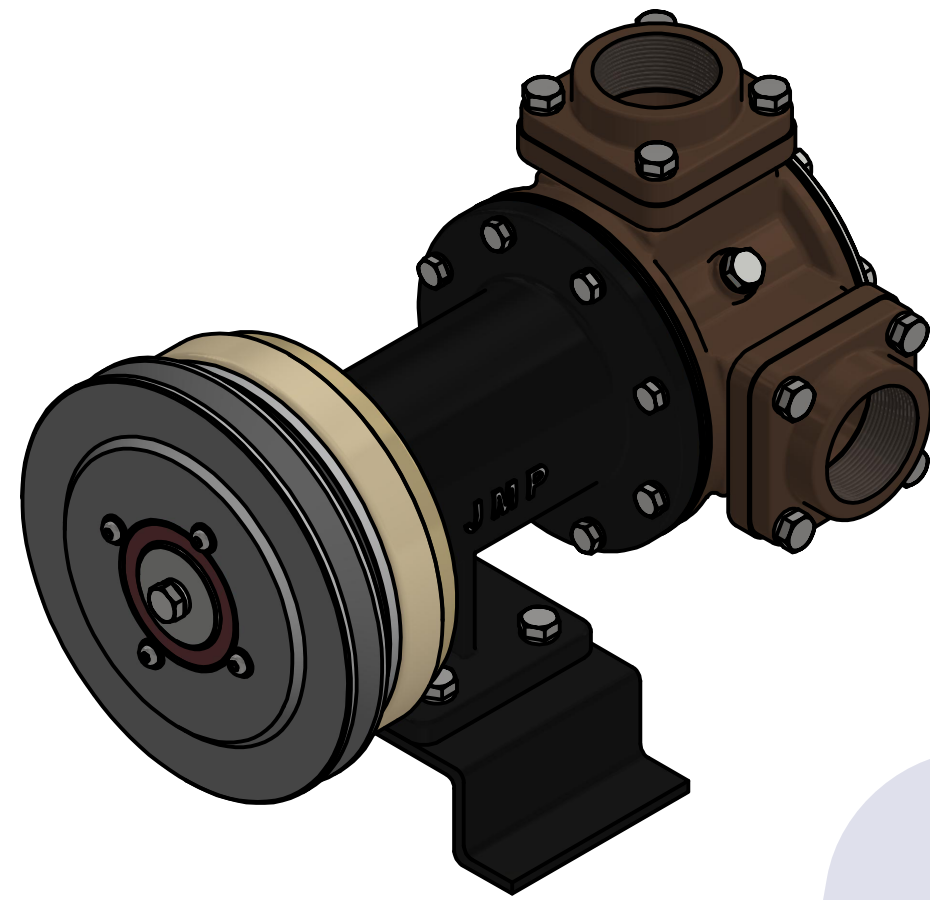

부품 리스트					
항목	수량	부품번호	주제	재질	설명
1	1	PUA0023P	PUMP ASSY		JPR-M65LF(1B-PIPE)

Drawing by C.H HWANG	Checked by C.I. JEON	Approved by - date	Model Name JPR-M65LF(B)	Date 2020-09-28	Scale 0.4:1
			PUMP ASSY		
			PART NUMBER PUA0023P(0)	Edition 0	Sheet A2

품번	PUA0023P
품명	JPR-M65LF (1B-PIPE FLANGE)

A: MAJOR KIT B: MINOR KIT C: CAM SET D: M-SEAL SET E: IMPELLER KIT F: FLANGE KIT G: CLUTCH SET H: COIL SET I: CLUTCH FULL SET

No.	QTY	PART NUMBER	PART NAME	A (JSK0016)	B (JSM0015)	C (CAMSET0009)	D (MCSSET0005)	E (JIKJMP056)	F (FLK0004)	G (MCT0002)	H (MCT0040A)	I (MCT0209)
1	2	BER0023	BEARING	X								
2	2	BER0034	BEARING							X		X
3	8	BOL0006	HEX BOLT	X	X							
4	8	BOL0009	HEX BOLT	X								
5	1	BOL0010	HEX BOLT	X	X	X						
6	12	BOL0012	HEX BOLT						X (8)			
7	4	BOL0018	NUT									
8	16	BOL0036	SPRING WASHER	X	X (8)							
9	12	BOL0038	SPRING WASHER						X (8)			
10	1	BOL0039	SPRING WASHER									X
11	1	BOL0043	BRONZE WASHER	X	X	X						
12	4	BOL0055	SPRING WASHER								X	
13	1	BOL0057	FLAT WASHER									X
14	1	BOL0060	HEX BOLT									X
15	4	BOL0068	HEX WRENCH BOLT									X
16	4	BOL0090	HEX WRENCH BOLT								X	X
17	4	BOL0150	RIBBED LOCK WASHER									X
18	1	BRK0003	BRACKET									
19	1	CAM0009	CAM	X	X	X						
20	1	COV0009	COVER	X	X							
21	1	GAK0002	GASKET	X	X							
22	1	9100-01	RUBBER IMPELLER	X	X			X				
23	1	KEY0008	KEY	X								
24	1	MCS0017	CARBON	X	X		X					
25	1	MCS0022	CERAMICS	X	X		X					
26	1	MCT0040	COIL								X	X
27	1	MCT0106	CLUTCH UP							X		X
28	1	MCT0107	CLUTCH DOWN							X		X
29	2	ORG0007	O-RING						X			
30	2	ORG0012	O-RING	X	X			X (1)				
31	1	PBC0025	BEARING CASING									
32	1	PBC0026	IMPELLER CASING									
33	2	PBC0029	FLANGE						X			
34	1	PBC0069	SEAL CASING									
35	2	PIN0003	PIN									
36	1	PUL0014	PULLEY									X
37	1	SHA0015	SHAFT	X								
38	1	SLI0004	SLINGER	X								
39	1	SNP0013	SNAP-RING							X		X
40	2	SNP0016	SNAP-RING	X								
41	1	SNP0019	SNAP-RING	X	X							
42	1	WER0005	WEAR PLATE	X	X							