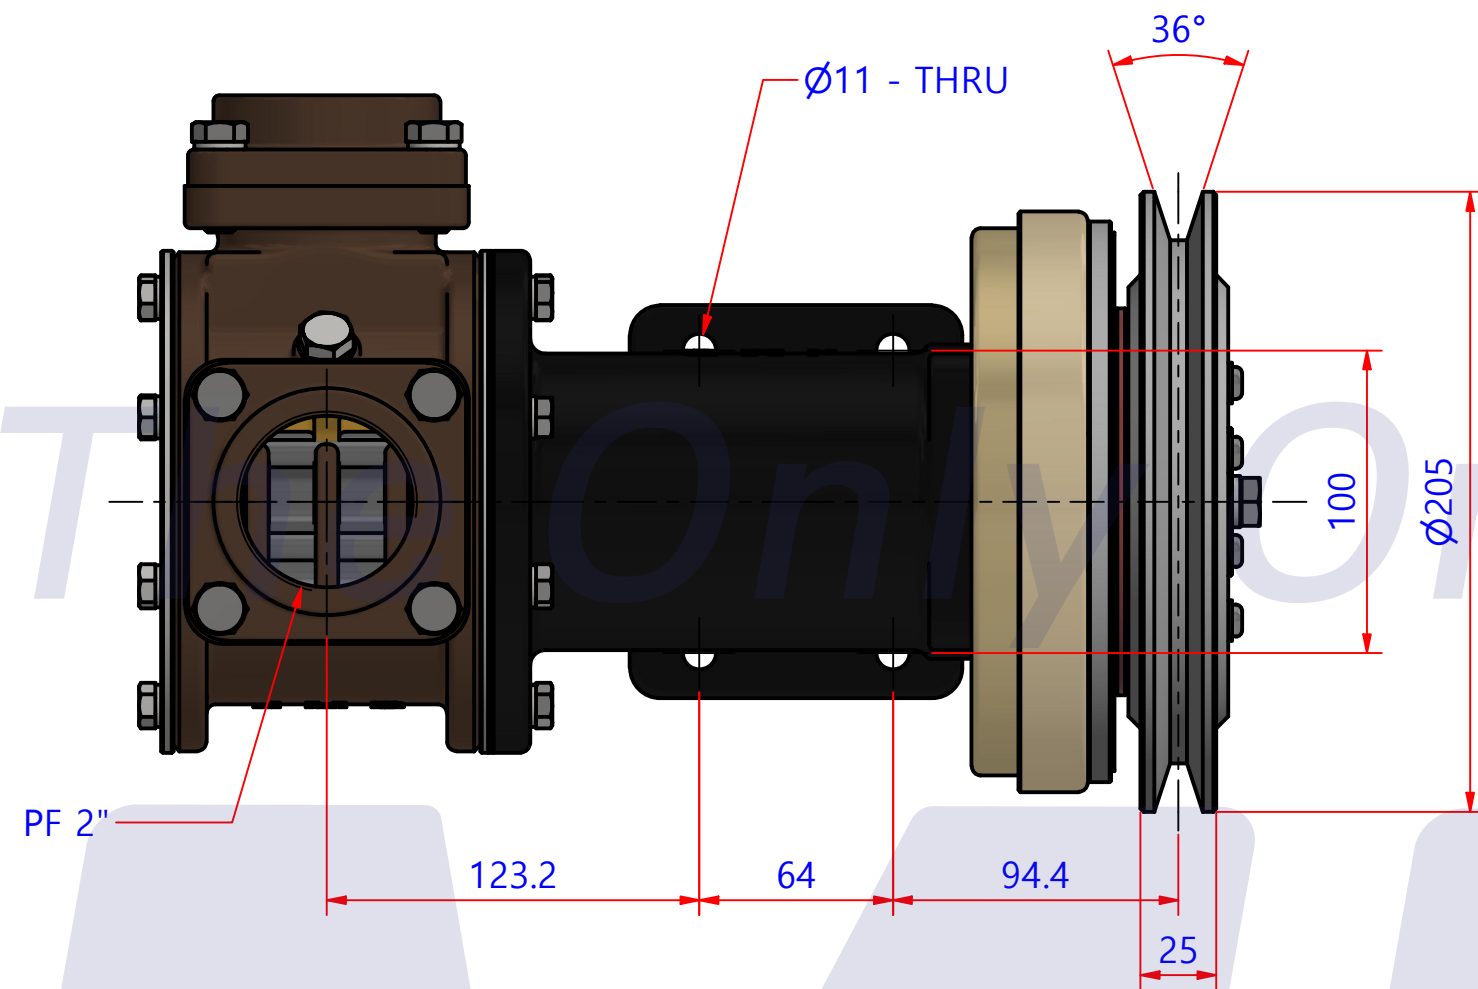

부품 리스트					
항목	수량	부품번호	주제	재질	설명
1	1	PUA0023P	PUMP ASSY		JPR-M65LF(1B-PIPE)

Drawing by C.H HWANG	Checked by C.I. JEON	Approved by - date	Model Name JPR-M65LF(B)	Date 2020-09-28	Scale 0.4:1
			PUMP ASSY		
			PART NUMBER PUA0023P(0)	Edition 0	Sheet A2

품번	PUA0023P
품명	JPR-M65LF (1B-PIPE FLANGE)

A: MAJOR KIT B: MINOR KIT C: CAM SET D: M-SEAL SET E: IMPELLER KIT F: FLANGE KIT G: CLUTCH SET H: COIL SET I: CLUTCH FULL SET

No.	QTY	PART NUMBER	PART NAME	A (JSK0016)	B (JSM0015)	C (CAMSET0009)	D (MCSSET0005)	E (JIKJMP056)	F (FLK0004)	G (MCT0002)	H (MCT0040A)	I (MCT0209)
1	2	BER0023	BEARING	X								
2	2	BER0034	BEARING							X		X
3	8	BOL0006	HEX BOLT	X	X							
4	8	BOL0009	HEX BOLT	X								
5	1	BOL0010	HEX BOLT	X	X	X						
6	12	BOL0012	HEX BOLT						X (8)			
7	4	BOL0018	NUT									
8	16	BOL0036	SPRING WASHER	X	X (8)							
9	12	BOL0038	SPRING WASHER						X (8)			
10	1	BOL0039	SPRING WASHER									X
11	1	BOL0043	BRONZE WASHER	X	X	X						
12	4	BOL0055	SPRING WASHER								X	
13	1	BOL0057	FLAT WASHER									X
14	1	BOL0060	HEX BOLT									X
15	4	BOL0068	HEX WRENCH BOLT									X
16	4	BOL0090	HEX WRENCH BOLT								X	X
17	4	BOL0150	RIBBED LOCK WASHER									X
18	1	BRK0003	BRACKET									
19	1	CAM0009	CAM	X	X	X						
20	1	COV0009	COVER	X	X							
21	1	GAK0002	GASKET	X	X							
22	1	9100-01	RUBBER IMPELLER	X	X			X				
23	1	KEY0008	KEY	X								
24	1	MCS0017	CARBON	X	X		X					
25	1	MCS0022	CERAMICS	X	X		X					
26	1	MCT0040	COIL								X	X
27	1	MCT0106	CLUTCH UP							X		X
28	1	MCT0107	CLUTCH DOWN							X		X
29	2	ORG0007	O-RING						X			
30	2	ORG0012	O-RING	X	X			X (1)				
31	1	PBC0025	BEARING CASING									
32	1	PBC0026	IMPELLER CASING									
33	2	PBC0029	FLANGE						X			
34	1	PBC0069	SEAL CASING									
35	2	PIN0003	PIN									
36	1	PUL0014	PULLEY									X
37	1	SHA0015	SHAFT	X								
38	1	SLI0004	SLINGER	X								
39	1	SNP0013	SNAP-RING							X		X
40	2	SNP0016	SNAP-RING	X								
41	1	SNP0019	SNAP-RING	X	X							
42	1	WER0005	WEAR PLATE	X	X							