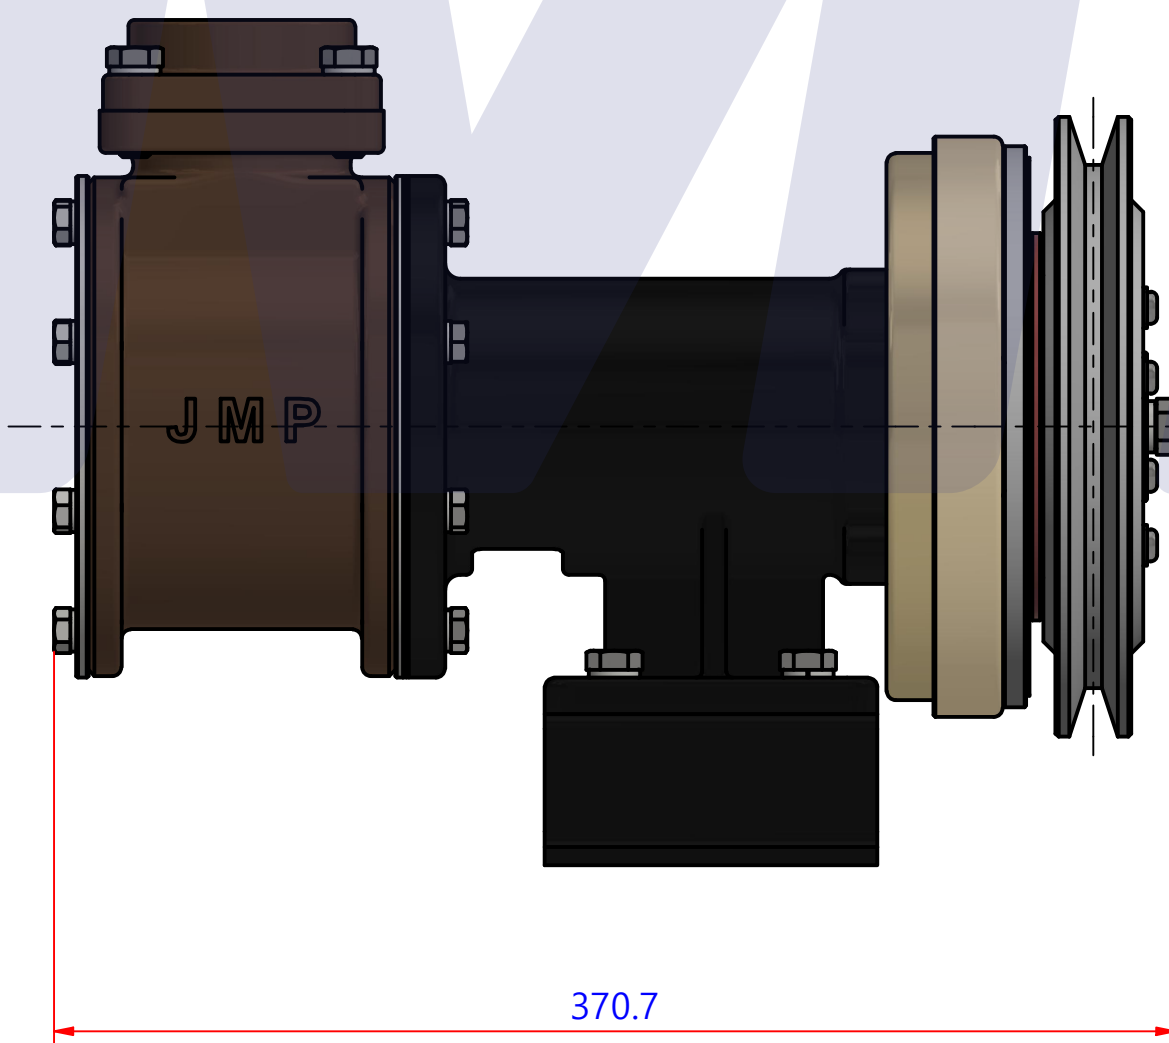

부품 리스트					
항목	수량	부품번호	주제	재질	설명
1	1	PUA0023P	PUMP ASSY		JPR-M65LF(1B-PIPE)

Drawing by C.H HWANG	Checked by C.I. JEON	Approved by - date	Model Name JPR-M65LF(B)	Date 2020-09-28	Scale 0.4:1
			PUMP ASSY		
			PART NUMBER PUA0023P(0)	Edition 0	Sheet A2

품번	PUA0023P
품명	JPR-M65LF (1B-PIPE FLANGE)

A: MAJOR KIT B: MINOR KIT C: CAM SET D: M-SEAL SET E: IMPELLER KIT F: FLANGE KIT G: CLUTCH SET H: COIL SET I: CLUTCH FULL SET

No.	QTY	PART NUMBER	PART NAME	A (JSK0016)	B (JSM0015)	C (CAMSET0009)	D (MCSSET0005)	E (JIKJMP056)	F (FLK0004)	G (MCT0002)	H (MCT0040A)	I (MCT0209)
1	2	BER0023	BEARING	X								
2	2	BER0034	BEARING							X		X
3	8	BOL0006	HEX BOLT	X	X							
4	8	BOL0009	HEX BOLT	X								
5	1	BOL0010	HEX BOLT	X	X	X						
6	12	BOL0012	HEX BOLT						X (8)			
7	4	BOL0018	NUT									
8	16	BOL0036	SPRING WASHER	X	X (8)							
9	12	BOL0038	SPRING WASHER						X (8)			
10	1	BOL0039	SPRING WASHER									X
11	1	BOL0043	BRONZE WASHER	X	X	X						
12	4	BOL0055	SPRING WASHER								X	
13	1	BOL0057	FLAT WASHER									X
14	1	BOL0060	HEX BOLT									X
15	4	BOL0068	HEX WRENCH BOLT									X
16	4	BOL0090	HEX WRENCH BOLT								X	X
17	4	BOL0150	RIBBED LOCK WASHER									X
18	1	BRK0003	BRACKET									
19	1	CAM0009	CAM	X	X	X						
20	1	COV0009	COVER	X	X							
21	1	GAK0002	GASKET	X	X							
22	1	9100-01	RUBBER IMPELLER	X	X			X				
23	1	KEY0008	KEY	X								
24	1	MCS0017	CARBON	X	X		X					
25	1	MCS0022	CERAMICS	X	X		X					
26	1	MCT0040	COIL								X	X
27	1	MCT0106	CLUTCH UP							X		X
28	1	MCT0107	CLUTCH DOWN							X		X
29	2	ORG0007	O-RING						X			
30	2	ORG0012	O-RING	X	X			X (1)				
31	1	PBC0025	BEARING CASING									
32	1	PBC0026	IMPELLER CASING									
33	2	PBC0029	FLANGE						X			
34	1	PBC0069	SEAL CASING									
35	2	PIN0003	PIN									
36	1	PUL0014	PULLEY									X
37	1	SHA0015	SHAFT	X								
38	1	SLI0004	SLINGER	X								
39	1	SNP0013	SNAP-RING							X		X
40	2	SNP0016	SNAP-RING	X								
41	1	SNP0019	SNAP-RING	X	X							
42	1	WER0005	WEAR PLATE	X	X							