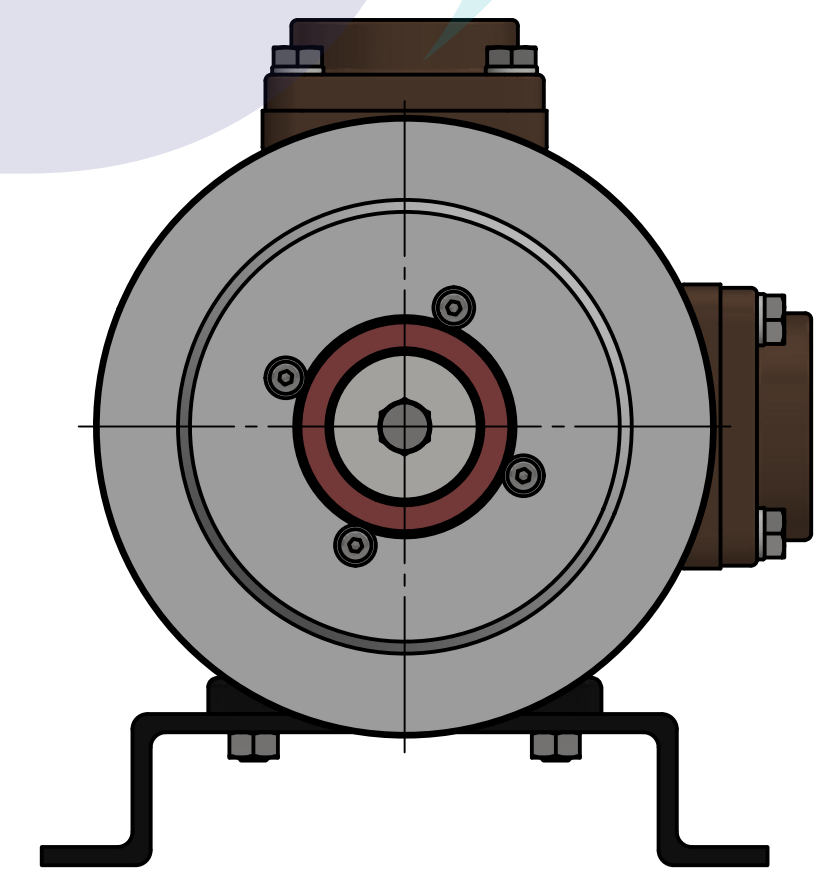

부품 리스트					
항목	수량	부품번호	주제	재질	설명
1	1	PUA0023P	PUMP ASSY		JPR-M65LF(1B-PIPE)

Drawing by C.H HWANG	Checked by C.I. JEON	Approved by - date	Model Name JPR-M65LF(B)	Date 2020-09-28	Scale 0.4:1
			PUMP ASSY		
			PART NUMBER PUA0023P(0)	Edition 0	Sheet A2

품번	PUA0023P
품명	JPR-M65LF (1B-PIPE FLANGE)

A: MAJOR KIT B: MINOR KIT C: CAM SET D: M-SEAL SET E: IMPELLER KIT F: FLANGE KIT G: CLUTCH SET H: COIL SET I: CLUTCH FULL SET

No.	QTY	PART NUMBER	PART NAME	A (JSK0016)	B (JSM0015)	C (CAMSET0009)	D (MCSSET0005)	E (JIKJMP056)	F (FLK0004)	G (MCT0002)	H (MCT0040A)	I (MCT0209)
1	2	BER0023	BEARING	X								
2	2	BER0034	BEARING							X		X
3	8	BOL0006	HEX BOLT	X	X							
4	8	BOL0009	HEX BOLT	X								
5	1	BOL0010	HEX BOLT	X	X	X						
6	12	BOL0012	HEX BOLT						X (8)			
7	4	BOL0018	NUT									
8	16	BOL0036	SPRING WASHER	X	X (8)							
9	12	BOL0038	SPRING WASHER						X (8)			
10	1	BOL0039	SPRING WASHER									X
11	1	BOL0043	BRONZE WASHER	X	X	X						
12	4	BOL0055	SPRING WASHER								X	
13	1	BOL0057	FLAT WASHER									X
14	1	BOL0060	HEX BOLT									X
15	4	BOL0068	HEX WRENCH BOLT									X
16	4	BOL0090	HEX WRENCH BOLT								X	X
17	4	BOL0150	RIBBED LOCK WASHER									X
18	1	BRK0003	BRACKET									
19	1	CAM0009	CAM	X	X	X						
20	1	COV0009	COVER	X	X							
21	1	GAK0002	GASKET	X	X							
22	1	9100-01	RUBBER IMPELLER	X	X			X				
23	1	KEY0008	KEY	X								
24	1	MCS0017	CARBON	X	X		X					
25	1	MCS0022	CERAMICS	X	X		X					
26	1	MCT0040	COIL								X	X
27	1	MCT0106	CLUTCH UP							X		X
28	1	MCT0107	CLUTCH DOWN							X		X
29	2	ORG0007	O-RING						X			
30	2	ORG0012	O-RING	X	X			X (1)				
31	1	PBC0025	BEARING CASING									
32	1	PBC0026	IMPELLER CASING									
33	2	PBC0029	FLANGE						X			
34	1	PBC0069	SEAL CASING									
35	2	PIN0003	PIN									
36	1	PUL0014	PULLEY									X
37	1	SHA0015	SHAFT	X								
38	1	SLI0004	SLINGER	X								
39	1	SNP0013	SNAP-RING							X		X
40	2	SNP0016	SNAP-RING	X								
41	1	SNP0019	SNAP-RING	X	X							
42	1	WER0005	WEAR PLATE	X	X							