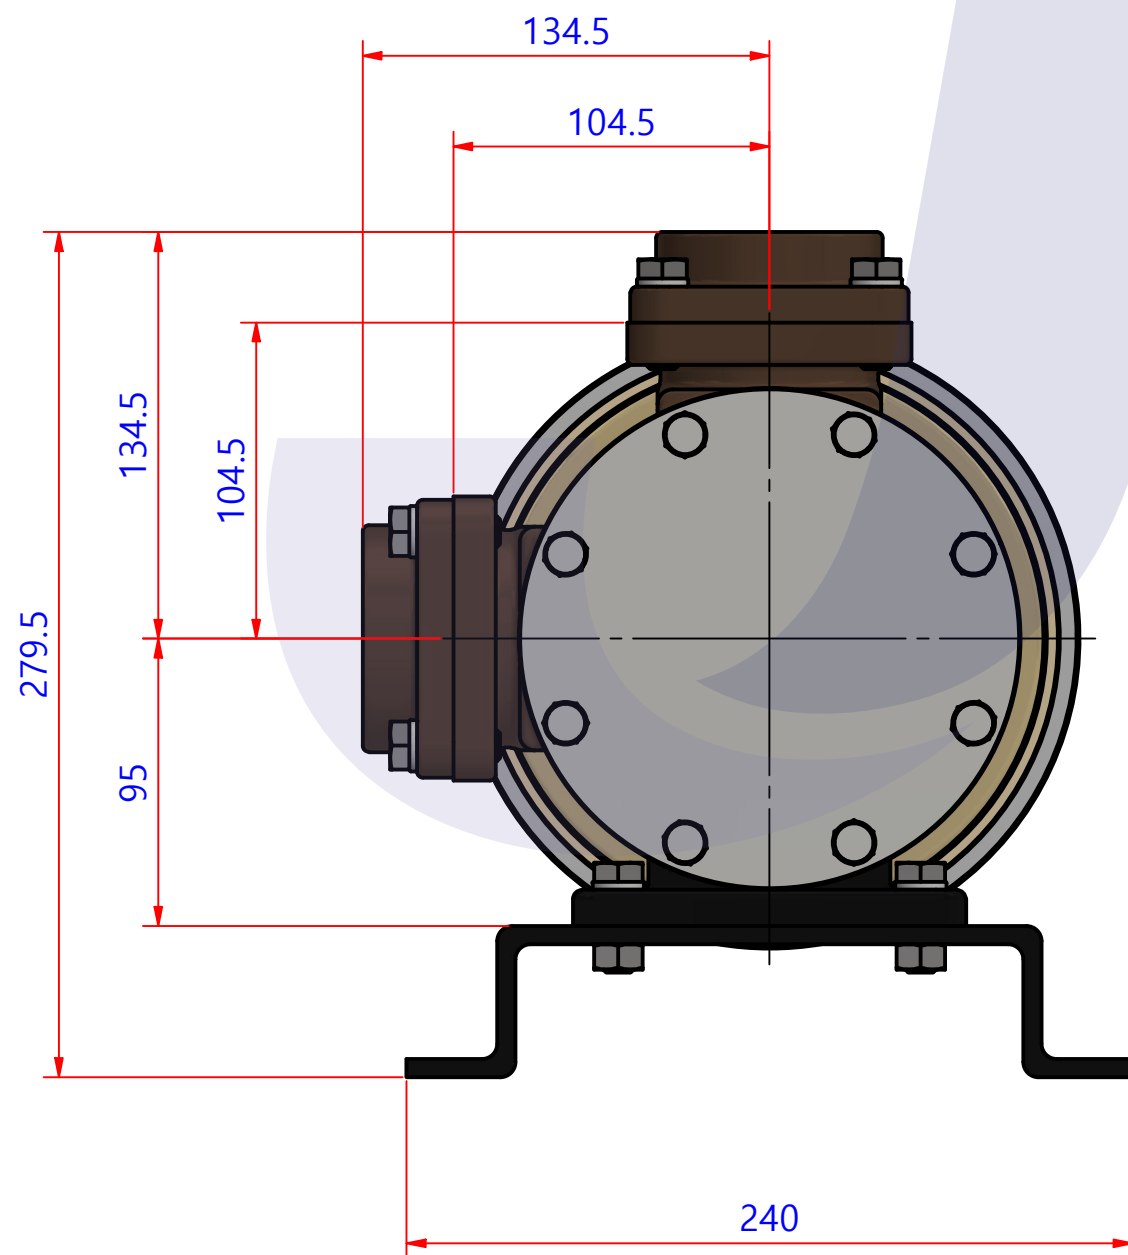

부품 리스트					
항목	수량	부품번호	주제	재질	설명
1	1	PUA0023P	PUMP ASSY		JPR-M65LF(1B-PIPE)

Drawing by C.H HWANG	Checked by C.I. JEON	Approved by - date	Model Name JPR-M65LF(B)	Date 2020-09-28	Scale 0.4:1
			PUMP ASSY		
			PART NUMBER PUA0023P(0)	Edition 0	Sheet A2

품번	PUA0023P
품명	JPR-M65LF (1B-PIPE FLANGE)

A: MAJOR KIT B: MINOR KIT C: CAM SET D: M-SEAL SET E: IMPELLER KIT F: FLANGE KIT G: CLUTCH SET H: COIL SET I: CLUTCH FULL SET

No.	QTY	PART NUMBER	PART NAME	A (JSK0016)	B (JSM0015)	C (CAMSET0009)	D (MCSSET0005)	E (JIKJMP056)	F (FLK0004)	G (MCT0002)	H (MCT0040A)	I (MCT0209)
1	2	BER0023	BEARING	X								
2	2	BER0034	BEARING							X		X
3	8	BOL0006	HEX BOLT	X	X							
4	8	BOL0009	HEX BOLT	X								
5	1	BOL0010	HEX BOLT	X	X	X						
6	12	BOL0012	HEX BOLT						X (8)			
7	4	BOL0018	NUT									
8	16	BOL0036	SPRING WASHER	X	X (8)							
9	12	BOL0038	SPRING WASHER						X (8)			
10	1	BOL0039	SPRING WASHER									X
11	1	BOL0043	BRONZE WASHER	X	X	X						
12	4	BOL0055	SPRING WASHER								X	
13	1	BOL0057	FLAT WASHER									X
14	1	BOL0060	HEX BOLT									X
15	4	BOL0068	HEX WRENCH BOLT									X
16	4	BOL0090	HEX WRENCH BOLT								X	X
17	4	BOL0150	RIBBED LOCK WASHER									X
18	1	BRK0003	BRACKET									
19	1	CAM0009	CAM	X	X	X						
20	1	COV0009	COVER	X	X							
21	1	GAK0002	GASKET	X	X							
22	1	9100-01	RUBBER IMPELLER	X	X			X				
23	1	KEY0008	KEY	X								
24	1	MCS0017	CARBON	X	X		X					
25	1	MCS0022	CERAMICS	X	X		X					
26	1	MCT0040	COIL								X	X
27	1	MCT0106	CLUTCH UP							X		X
28	1	MCT0107	CLUTCH DOWN							X		X
29	2	ORG0007	O-RING						X			
30	2	ORG0012	O-RING	X	X			X (1)				
31	1	PBC0025	BEARING CASING									
32	1	PBC0026	IMPELLER CASING									
33	2	PBC0029	FLANGE						X			
34	1	PBC0069	SEAL CASING									
35	2	PIN0003	PIN									
36	1	PUL0014	PULLEY									X
37	1	SHA0015	SHAFT	X								
38	1	SLI0004	SLINGER	X								
39	1	SNP0013	SNAP-RING							X		X
40	2	SNP0016	SNAP-RING	X								
41	1	SNP0019	SNAP-RING	X	X							
42	1	WER0005	WEAR PLATE	X	X							