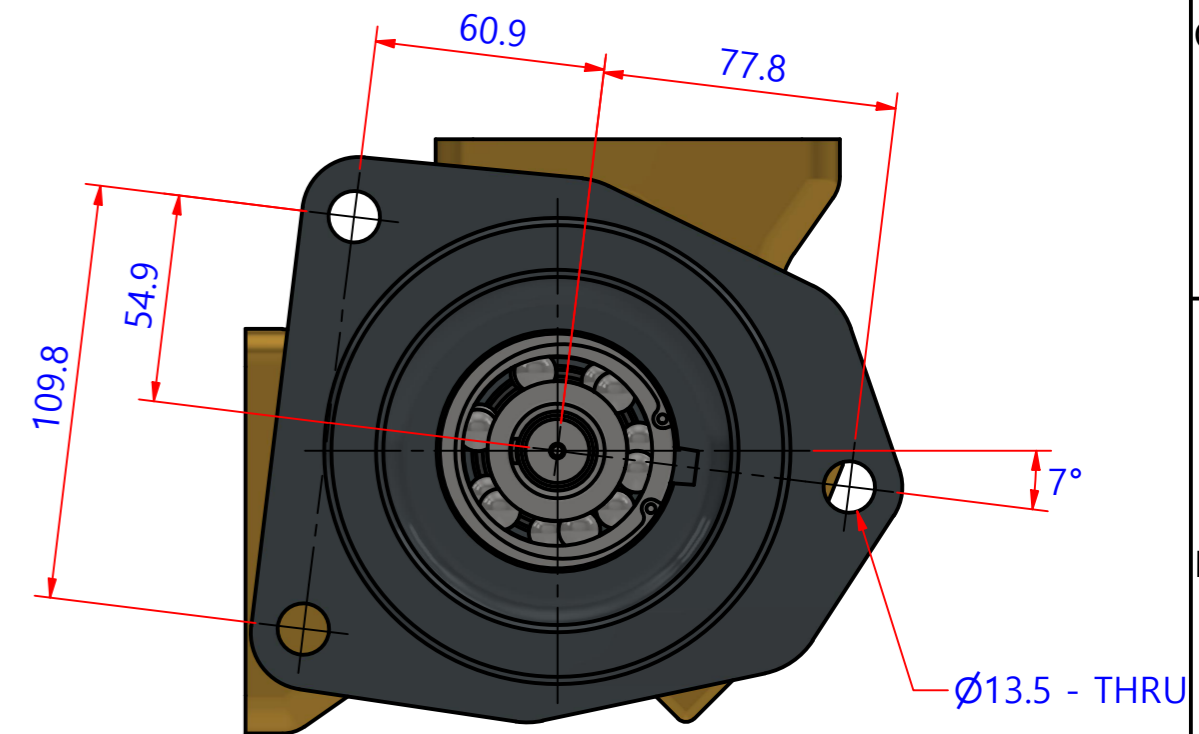

부품 리스트					
항목	수량	부품번호	주제	재질	설명
1	1	PUA0229	PUMP ASSY		JPR-CT1200R

Drawing by C.H HWANG	Checked by C.I, JEON	Approved by - date	Model Name JPR-CT1200R	Date 2021-09-13	Scale 1:2
			PUMP ASSY		
			PART NUMBER PUA0229(0)	Edition 0	Sheet A2

품 번	PUA0229
품 명	JPR-CT1200R

A: MAJOR KIT B: MINOR KIT C: CAM SET D: M-SEAL SET E: IMPELLER KIT

No.	QTY	PART NUMBER	PART NAME	A (JSK0138)	B (JSM0138)	C (CAMSET003201)	D (MCSSET0027)	E (JIKJMP049)
1	1	BER0010	BEARING	X				
2	1	BER0064	BEARING	X				
3	5	BOL0006	HEX BOLT	X	X			
4	5	BOL0036	SPRING WASHER	X	X			
5	3	BOL0038	SPRING WASHER	X				
6	3	BOL0194	HEX BOLT	X				
7	1	CAM003201	CAM	X	X	X		
8	1	COV0038	COVER	X	X			
9	1	IMP0057	RUBBER IMPELLER	X	X			X
10	1	MCS0010	CERAMIC	X	X		X	
11	1	MCS0037	CARBON	X	X		X	
12	1	NIP0016	PLUG	X				
13	2	ORG0043	QUAD-RING	X	X	X (1)		X (1)
14	1	ORG0054	V-RING	X				
15	1	PBC0335	BEARING CASING					
16	1	PBC0336	IMPELLER CASING					
17	1	PIN0011	PIN	X	X	X		
18	1	RET0042	RETAINER	X				
19	1	SHA0146	SHAFT	X				
20	1	SNP0008	SNAP-RING	X	X			
21	1	SNP0013	SNAP-RING	X				
22	1	SPC0012	SHIM	X	X			
23	1	SPC0035	SPACER	X				
24	1	WER0020	WEAR PLATE	X	X			

부품 리스트					
항목	수량	부품번호	주제	재질	설명
1	1	PUA0229	PUMP ASSY		JPR-CT1200R

Drawing by C.H HWANG	Checked by C.I, JEON	Approved by - date	Model Name JPR-CT1200R	Date 2021-12-06	Scale 1 : 3.2
			PUMP PARTS VIEW		
			PART NUMBER PUA0229(0)	Edition 0	Sheet A2