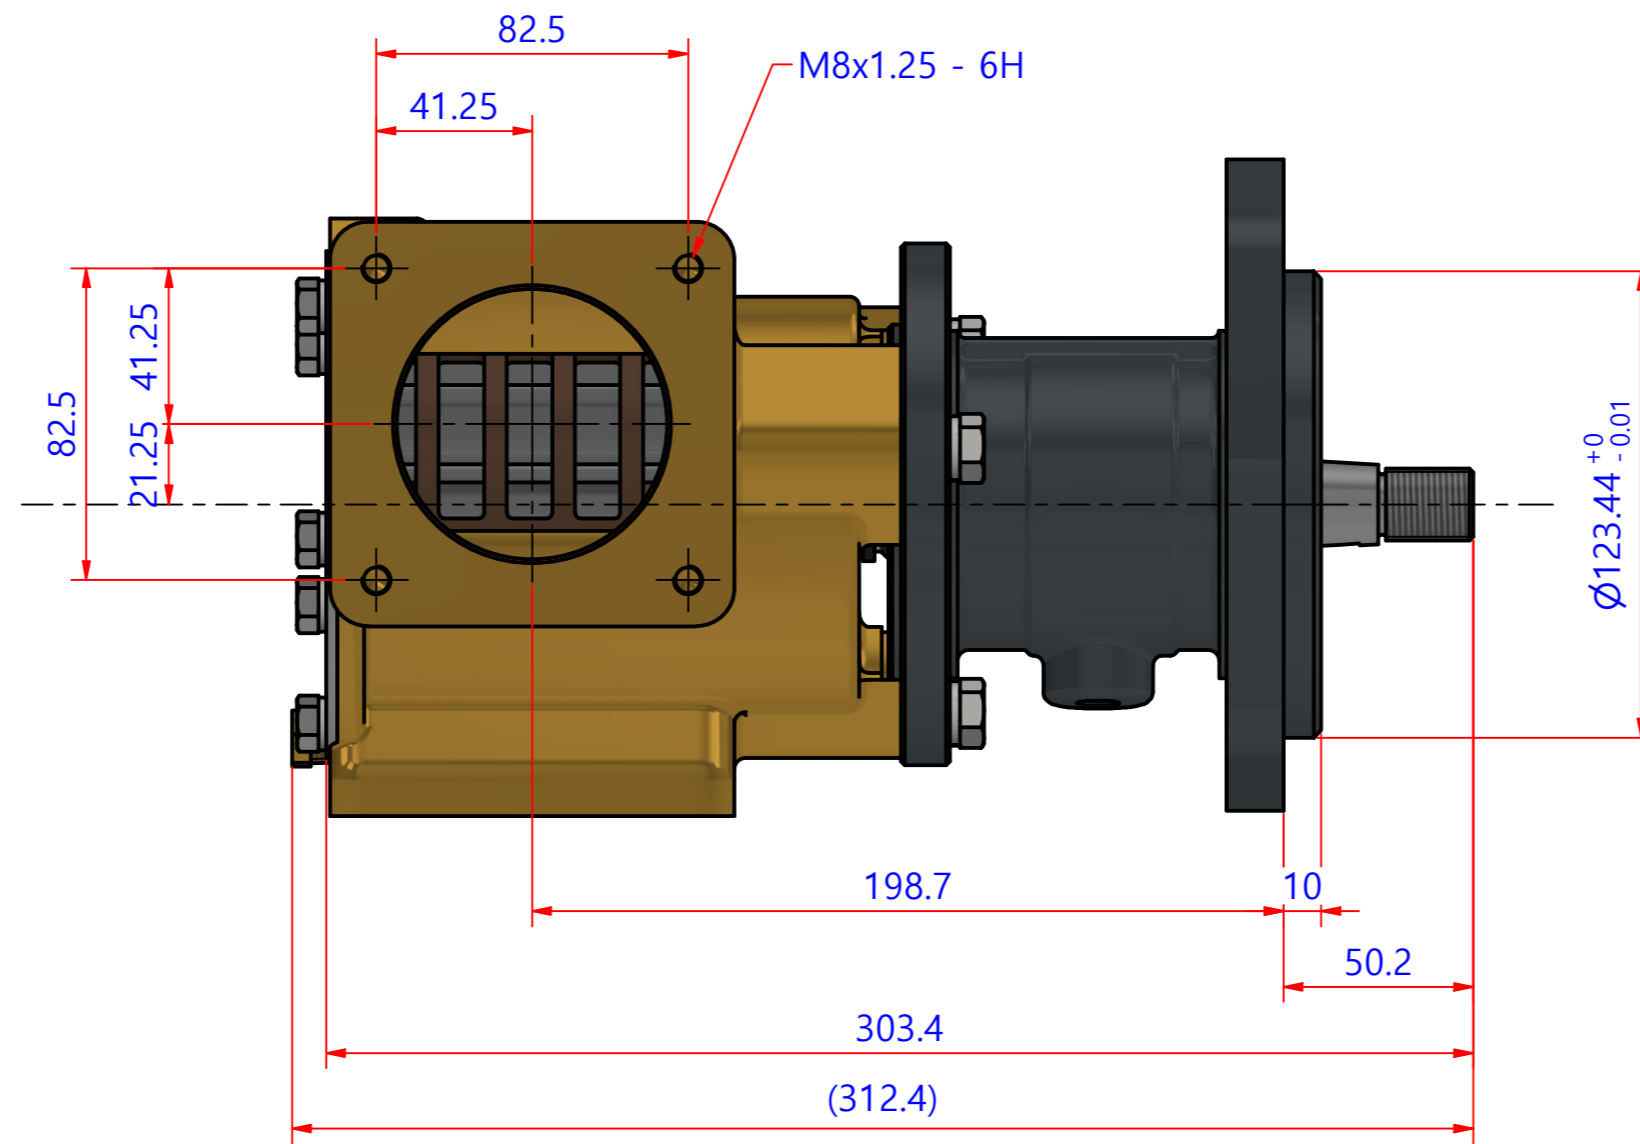

부품 리스트					
항목	수량	부품번호	주제	재질	설명
1	1	PUA0229	PUMP ASSY		JPR-CT1200R

Drawing by C.H HWANG	Checked by C.I, JEON	Approved by - date	Model Name JPR-CT1200R	Date 2021-09-13	Scale 1:2
			PUMP ASSY		
			PART NUMBER PUA0229(0)	Edition 0	Sheet A2

품 번	PUA0229
품 명	JPR-CT1200R

A: MAJOR KIT B: MINOR KIT C: CAM SET D: M-SEAL SET E: IMPELLER KIT

No.	QTY	PART NUMBER	PART NAME	A (JSK0138)	B (JSM0138)	C (CAMSET003201)	D (MCSSET0027)	E (JIKJMP049)
1	1	BER0010	BEARING	X				
2	1	BER0064	BEARING	X				
3	5	BOL0006	HEX BOLT	X	X			
4	5	BOL0036	SPRING WASHER	X	X			
5	3	BOL0038	SPRING WASHER	X				
6	3	BOL0194	HEX BOLT	X				
7	1	CAM003201	CAM	X	X	X		
8	1	COV0038	COVER	X	X			
9	1	IMP0057	RUBBER IMPELLER	X	X			X
10	1	MCS0010	CERAMIC	X	X		X	
11	1	MCS0037	CARBON	X	X		X	
12	1	NIP0016	PLUG	X				
13	2	ORG0043	QUAD-RING	X	X	X (1)		X (1)
14	1	ORG0054	V-RING	X				
15	1	PBC0335	BEARING CASING					
16	1	PBC0336	IMPELLER CASING					
17	1	PIN0011	PIN	X	X	X		
18	1	RET0042	RETAINER	X				
19	1	SHA0146	SHAFT	X				
20	1	SNP0008	SNAP-RING	X	X			
21	1	SNP0013	SNAP-RING	X				
22	1	SPC0012	SHIM	X	X			
23	1	SPC0035	SPACER	X				
24	1	WER0020	WEAR PLATE	X	X			

부품 리스트					
항목	수량	부품번호	주제	재질	설명
1	1	PUA0229	PUMP ASSY		JPR-CT1200R

Drawing by C.H HWANG	Checked by C.I, JEON	Approved by - date	Model Name JPR-CT1200R	Date 2021-12-06	Scale 1 : 3.2
			PUMP PARTS VIEW		
			PART NUMBER PUA0229(0)	Edition 0	Sheet A2