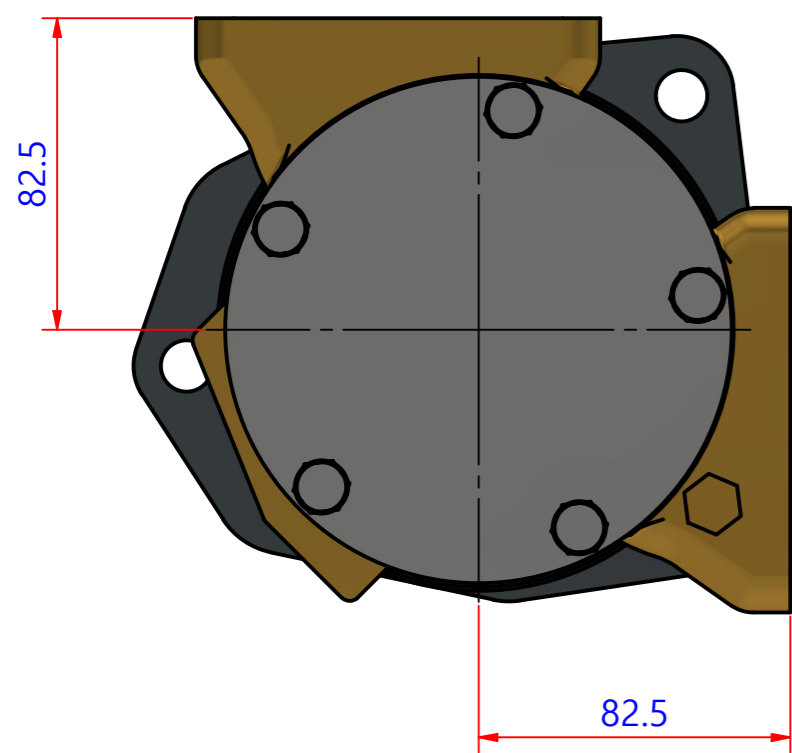

부품 리스트					
항목	수량	부품번호	주제	재질	설명
1	1	PUA0229	PUMP ASSY		JPR-CT1200R

Drawing by C.H HWANG	Checked by C.I, JEON	Approved by - date	Model Name JPR-CT1200R	Date 2021-09-13	Scale 1:2
			PUMP ASSY		
			PART NUMBER PUA0229(0)	Edition 0	Sheet A2

품 번	PUA0229
품 명	JPR-CT1200R

A: MAJOR KIT B: MINOR KIT C: CAM SET D: M-SEAL SET E: IMPELLER KIT

No.	QTY	PART NUMBER	PART NAME	A (JSK0138)	B (JSM0138)	C (CAMSET003201)	D (MCSSET0027)	E (JIKJMP049)
1	1	BER0010	BEARING	X				
2	1	BER0064	BEARING	X				
3	5	BOL0006	HEX BOLT	X	X			
4	5	BOL0036	SPRING WASHER	X	X			
5	3	BOL0038	SPRING WASHER	X				
6	3	BOL0194	HEX BOLT	X				
7	1	CAM003201	CAM	X	X	X		
8	1	COV0038	COVER	X	X			
9	1	IMP0057	RUBBER IMPELLER	X	X			X
10	1	MCS0010	CERAMIC	X	X		X	
11	1	MCS0037	CARBON	X	X		X	
12	1	NIP0016	PLUG	X				
13	2	ORG0043	QUAD-RING	X	X	X (1)		X (1)
14	1	ORG0054	V-RING	X				
15	1	PBC0335	BEARING CASING					
16	1	PBC0336	IMPELLER CASING					
17	1	PIN0011	PIN	X	X	X		
18	1	RET0042	RETAINER	X				
19	1	SHA0146	SHAFT	X				
20	1	SNP0008	SNAP-RING	X	X			
21	1	SNP0013	SNAP-RING	X				
22	1	SPC0012	SHIM	X	X			
23	1	SPC0035	SPACER	X				
24	1	WER0020	WEAR PLATE	X	X			

부품 리스트					
항목	수량	부품번호	주제	재질	설명
1	1	PUA0229	PUMP ASSY		JPR-CT1200R

Drawing by C.H HWANG	Checked by C.I, JEON	Approved by - date	Model Name JPR-CT1200R	Date 2021-12-06	Scale 1 : 3.2
			PUMP PARTS VIEW		
			PART NUMBER PUA0229(0)	Edition 0	Sheet A2