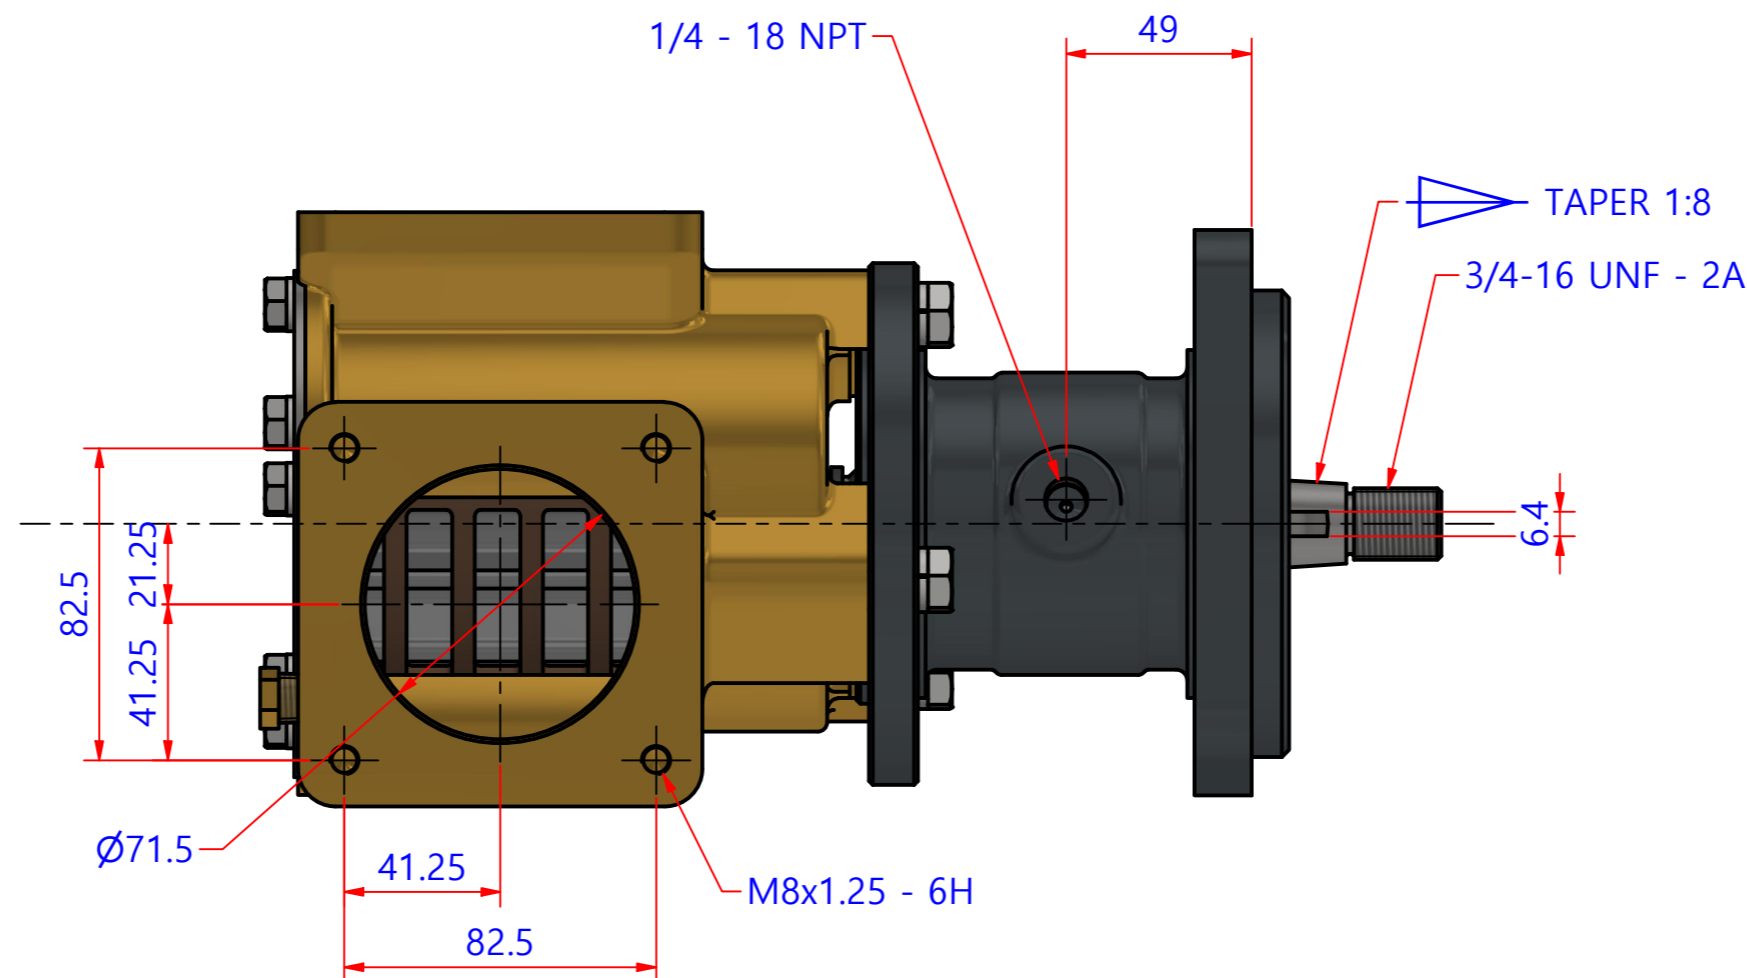

부품 리스트					
항목	수량	부품번호	주제	재질	설명
1	1	PUA0229	PUMP ASSY		JPR-CT1200R

Drawing by C.H HWANG	Checked by C.I, JEON	Approved by - date	Model Name JPR-CT1200R	Date 2021-09-13	Scale 1:2
			PUMP ASSY		
			PART NUMBER PUA0229(0)	Edition 0	Sheet A2

품 번	PUA0229
품 명	JPR-CT1200R

A: MAJOR KIT B: MINOR KIT C: CAM SET D: M-SEAL SET E: IMPELLER KIT

No.	QTY	PART NUMBER	PART NAME	A (JSK0138)	B (JSM0138)	C (CAMSET003201)	D (MCSSET0027)	E (JIKJMP049)
1	1	BER0010	BEARING	X				
2	1	BER0064	BEARING	X				
3	5	BOL0006	HEX BOLT	X	X			
4	5	BOL0036	SPRING WASHER	X	X			
5	3	BOL0038	SPRING WASHER	X				
6	3	BOL0194	HEX BOLT	X				
7	1	CAM003201	CAM	X	X	X		
8	1	COV0038	COVER	X	X			
9	1	IMP0057	RUBBER IMPELLER	X	X			X
10	1	MCS0010	CERAMIC	X	X		X	
11	1	MCS0037	CARBON	X	X		X	
12	1	NIP0016	PLUG	X				
13	2	ORG0043	QUAD-RING	X	X	X (1)		X (1)
14	1	ORG0054	V-RING	X				
15	1	PBC0335	BEARING CASING					
16	1	PBC0336	IMPELLER CASING					
17	1	PIN0011	PIN	X	X	X		
18	1	RET0042	RETAINER	X				
19	1	SHA0146	SHAFT	X				
20	1	SNP0008	SNAP-RING	X	X			
21	1	SNP0013	SNAP-RING	X				
22	1	SPC0012	SHIM	X	X			
23	1	SPC0035	SPACER	X				
24	1	WER0020	WEAR PLATE	X	X			

부품 리스트					
항목	수량	부품번호	주제	재질	설명
1	1	PUA0229	PUMP ASSY		JPR-CT1200R

Drawing by C.H HWANG	Checked by C.I, JEON	Approved by - date	Model Name JPR-CT1200R	Date 2021-12-06	Scale 1 : 3.2
			PUMP PARTS VIEW		
			PART NUMBER PUA0229(0)	Edition 0	Sheet A2