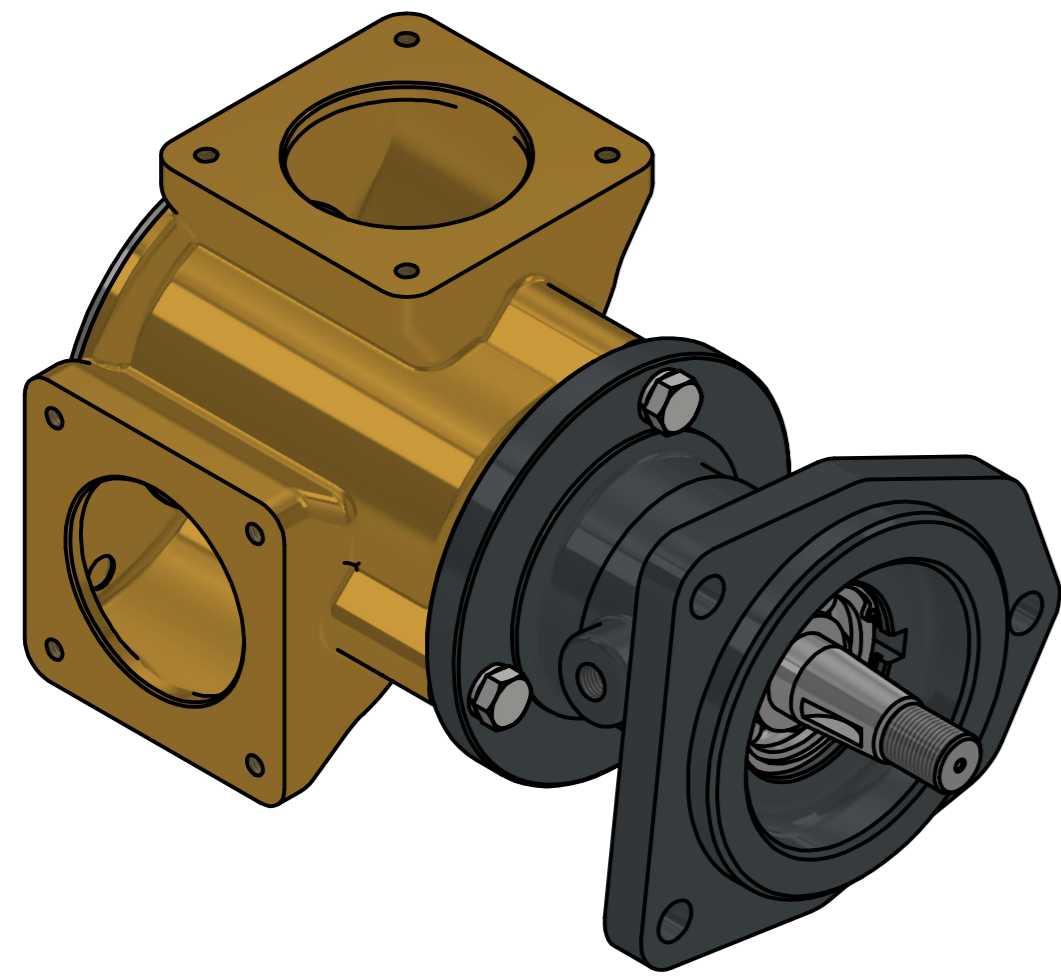

부품 리스트					
항목	수량	부품번호	주제	재질	설명
1	1	PUA0229	PUMP ASSY		JPR-CT1200R

Drawing by C.H HWANG	Checked by C.I, JEON	Approved by - date	Model Name JPR-CT1200R	Date 2021-09-13	Scale 1:2
			PUMP ASSY		
			PART NUMBER PUA0229(0)	Edition 0	Sheet A2

품 번	PUA0229
품 명	JPR-CT1200R

A: MAJOR KIT B: MINOR KIT C: CAM SET D: M-SEAL SET E: IMPELLER KIT

No.	QTY	PART NUMBER	PART NAME	A (JSK0138)	B (JSM0138)	C (CAMSET003201)	D (MCSSET0027)	E (JIKJMP049)
1	1	BER0010	BEARING	X				
2	1	BER0064	BEARING	X				
3	5	BOL0006	HEX BOLT	X	X			
4	5	BOL0036	SPRING WASHER	X	X			
5	3	BOL0038	SPRING WASHER	X				
6	3	BOL0194	HEX BOLT	X				
7	1	CAM003201	CAM	X	X	X		
8	1	COV0038	COVER	X	X			
9	1	IMP0057	RUBBER IMPELLER	X	X			X
10	1	MCS0010	CERAMIC	X	X		X	
11	1	MCS0037	CARBON	X	X		X	
12	1	NIP0016	PLUG	X				
13	2	ORG0043	QUAD-RING	X	X	X (1)		X (1)
14	1	ORG0054	V-RING	X				
15	1	PBC0335	BEARING CASING					
16	1	PBC0336	IMPELLER CASING					
17	1	PIN0011	PIN	X	X	X		
18	1	RET0042	RETAINER	X				
19	1	SHA0146	SHAFT	X				
20	1	SNP0008	SNAP-RING	X	X			
21	1	SNP0013	SNAP-RING	X				
22	1	SPC0012	SHIM	X	X			
23	1	SPC0035	SPACER	X				
24	1	WER0020	WEAR PLATE	X	X			

부품 리스트					
항목	수량	부품번호	주제	재질	설명
1	1	PUA0229	PUMP ASSY		JPR-CT1200R

Drawing by C.H HWANG	Checked by C.I, JEON	Approved by - date	Model Name JPR-CT1200R	Date 2021-12-06	Scale 1 : 3.2
			PUMP PARTS VIEW		
			PART NUMBER PUA0229(0)	Edition 0	Sheet A2