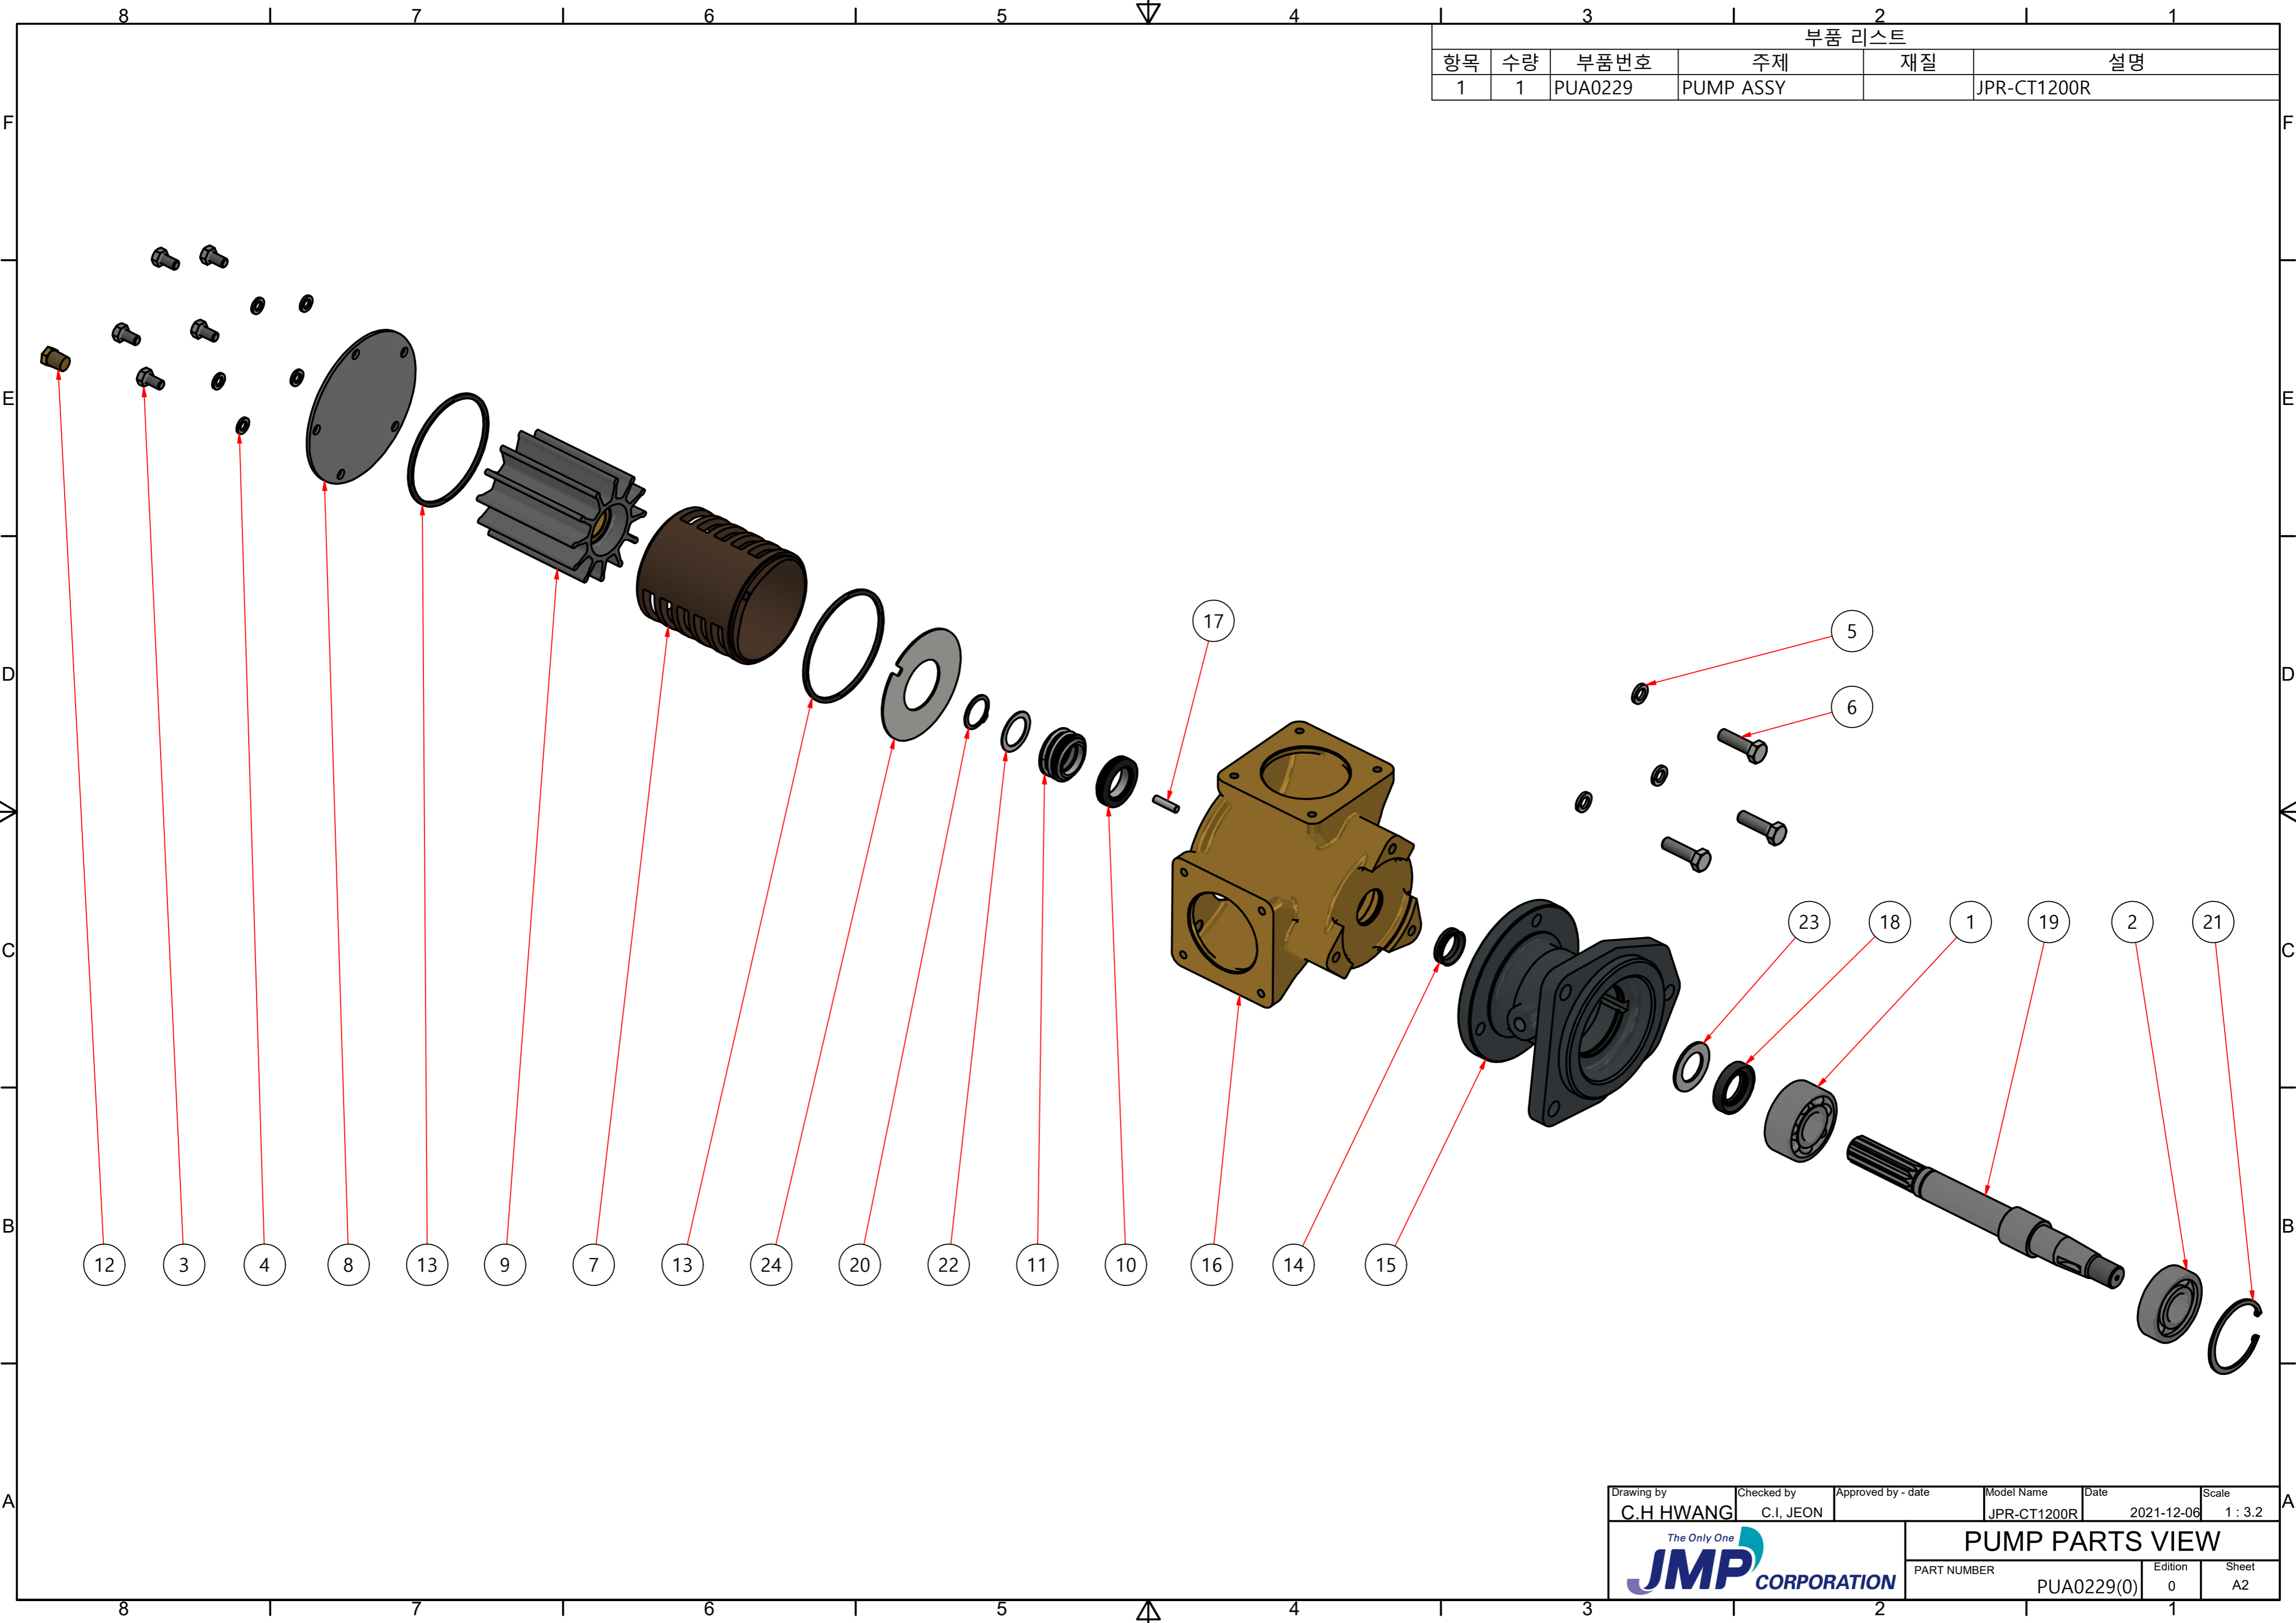

부품 리스트					
항목	수량	부품번호	주제	재질	설명
1	1	PUA0229	PUMP ASSY		JPR-CT1200R

Drawing by C.H HWANG	Checked by C.I, JEON	Approved by - date	Model Name JPR-CT1200R	Date 2021-09-13	Scale 1:2
			PUMP ASSY		
			PART NUMBER PUA0229(0)	Edition 0	Sheet A2

품 번	PUA0229
품 명	JPR-CT1200R

A: MAJOR KIT B: MINOR KIT C: CAM SET D: M-SEAL SET E: IMPELLER KIT

No.	QTY	PART NUMBER	PART NAME	A (JSK0138)	B (JSM0138)	C (CAMSET003201)	D (MCSSET0027)	E (JIKJMP049)
1	1	BER0010	BEARING	X				
2	1	BER0064	BEARING	X				
3	5	BOL0006	HEX BOLT	X	X			
4	5	BOL0036	SPRING WASHER	X	X			
5	3	BOL0038	SPRING WASHER	X				
6	3	BOL0194	HEX BOLT	X				
7	1	CAM003201	CAM	X	X	X		
8	1	COV0038	COVER	X	X			
9	1	IMP0057	RUBBER IMPELLER	X	X			X
10	1	MCS0010	CERAMIC	X	X		X	
11	1	MCS0037	CARBON	X	X		X	
12	1	NIP0016	PLUG	X				
13	2	ORG0043	QUAD-RING	X	X	X (1)		X (1)
14	1	ORG0054	V-RING	X				
15	1	PBC0335	BEARING CASING					
16	1	PBC0336	IMPELLER CASING					
17	1	PIN0011	PIN	X	X	X		
18	1	RET0042	RETAINER	X				
19	1	SHA0146	SHAFT	X				
20	1	SNP0008	SNAP-RING	X	X			
21	1	SNP0013	SNAP-RING	X				
22	1	SPC0012	SHIM	X	X			
23	1	SPC0035	SPACER	X				
24	1	WER0020	WEAR PLATE	X	X			

부품 리스트					
항목	수량	부품번호	주제	재질	설명
1	1	PUA0229	PUMP ASSY		JPR-CT1200R

Drawing by C.H HWANG	Checked by C.I, JEON	Approved by - date	Model Name JPR-CT1200R	Date 2021-12-06	Scale 1 : 3.2
			PUMP PARTS VIEW		
			PART NUMBER PUA0229(0)	Edition 0	Sheet A2